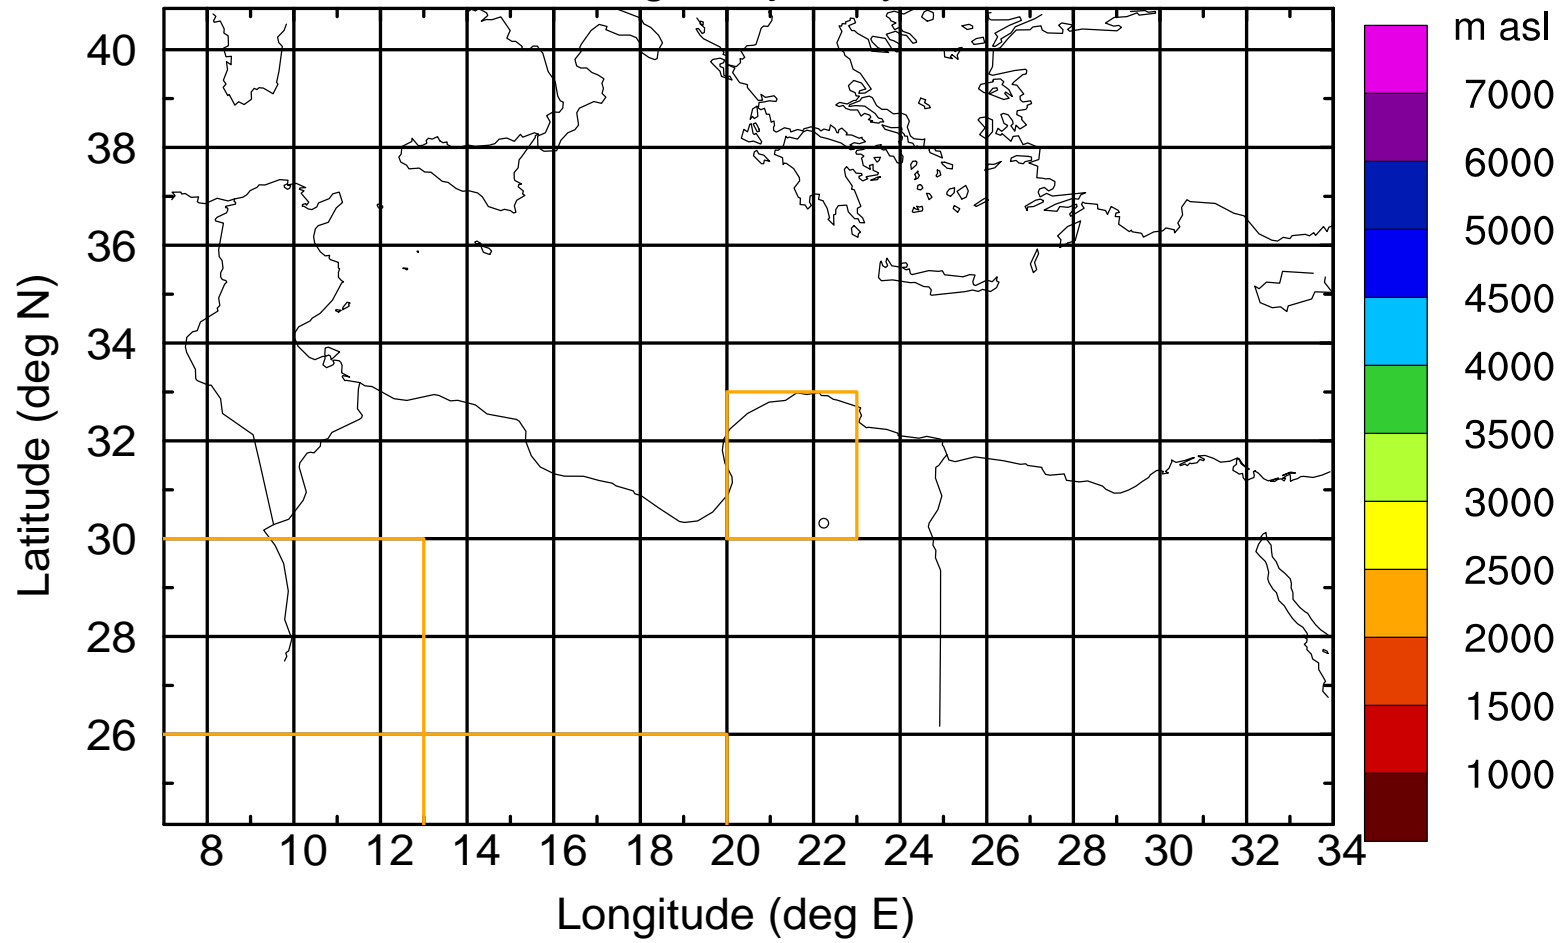

Paphos Airport ground station 20170422 5:00 UTC

Flight trajectory