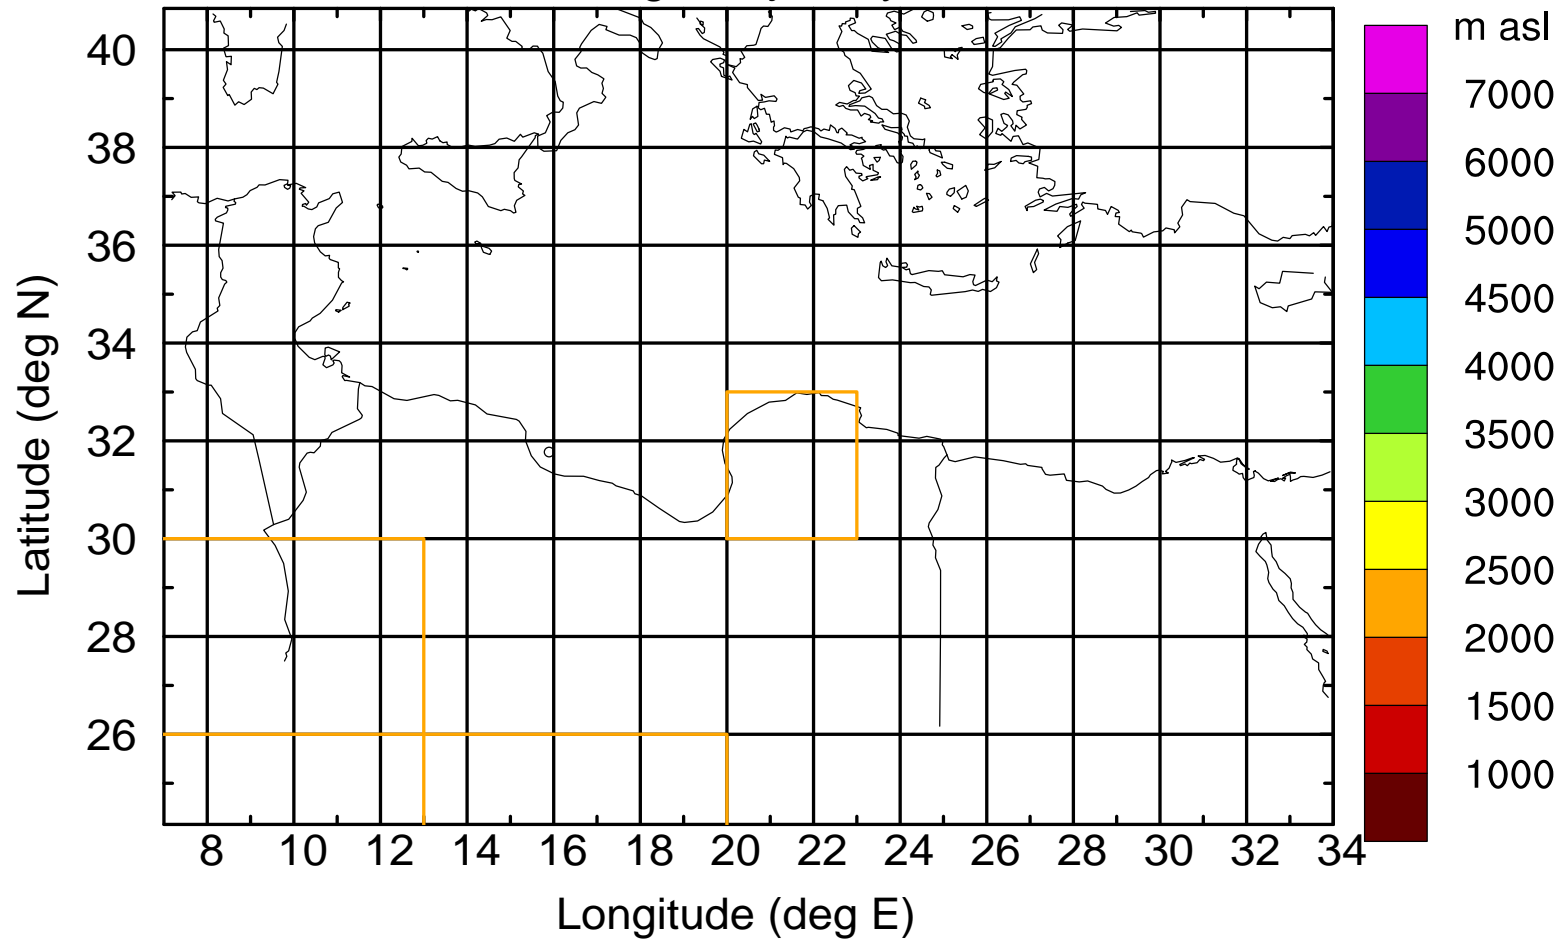

Paphos Airport ground station 20170422 5:00 UTC

Flight trajectory