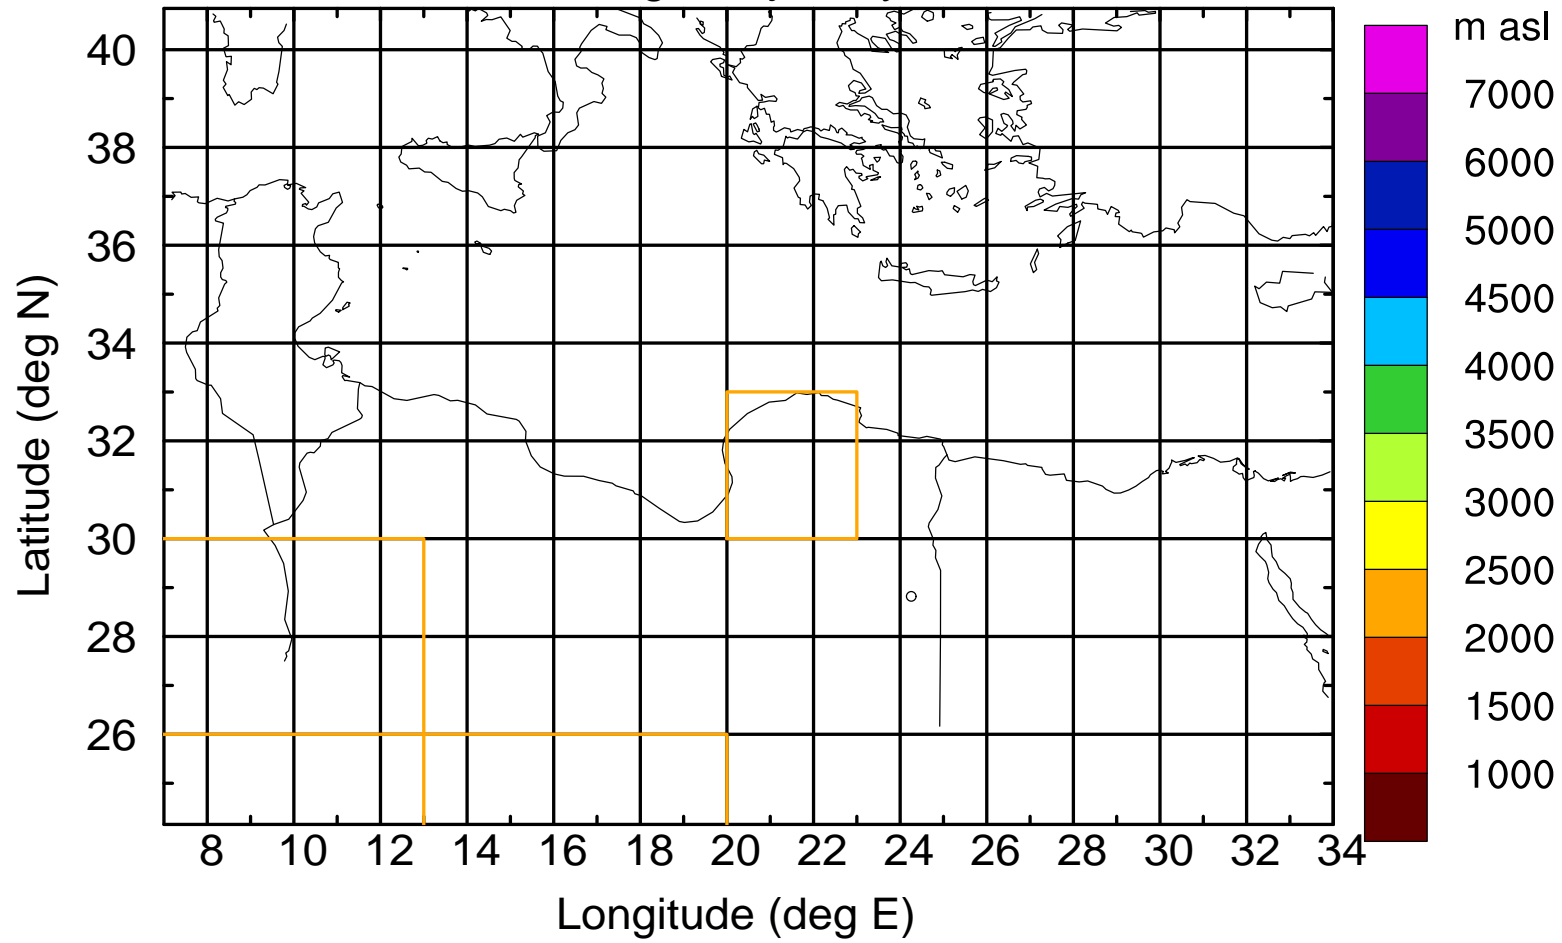

Paphos Airport ground station 20170422 5:00 UTC

Flight trajectory