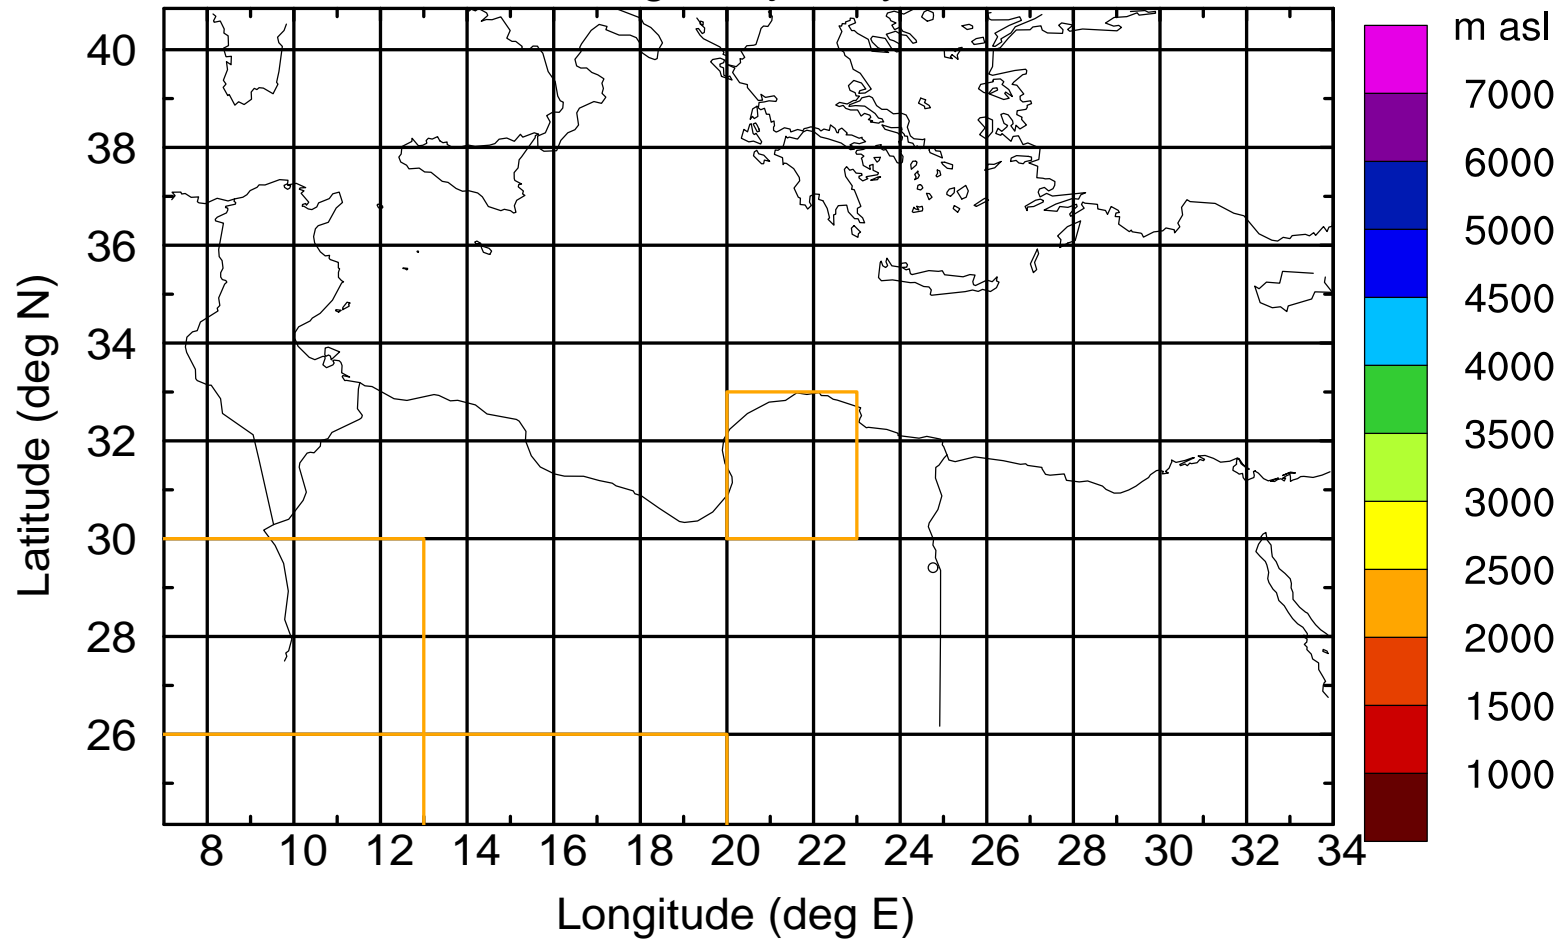

Paphos Airport ground station 20170422 5:00 UTC

Flight trajectory