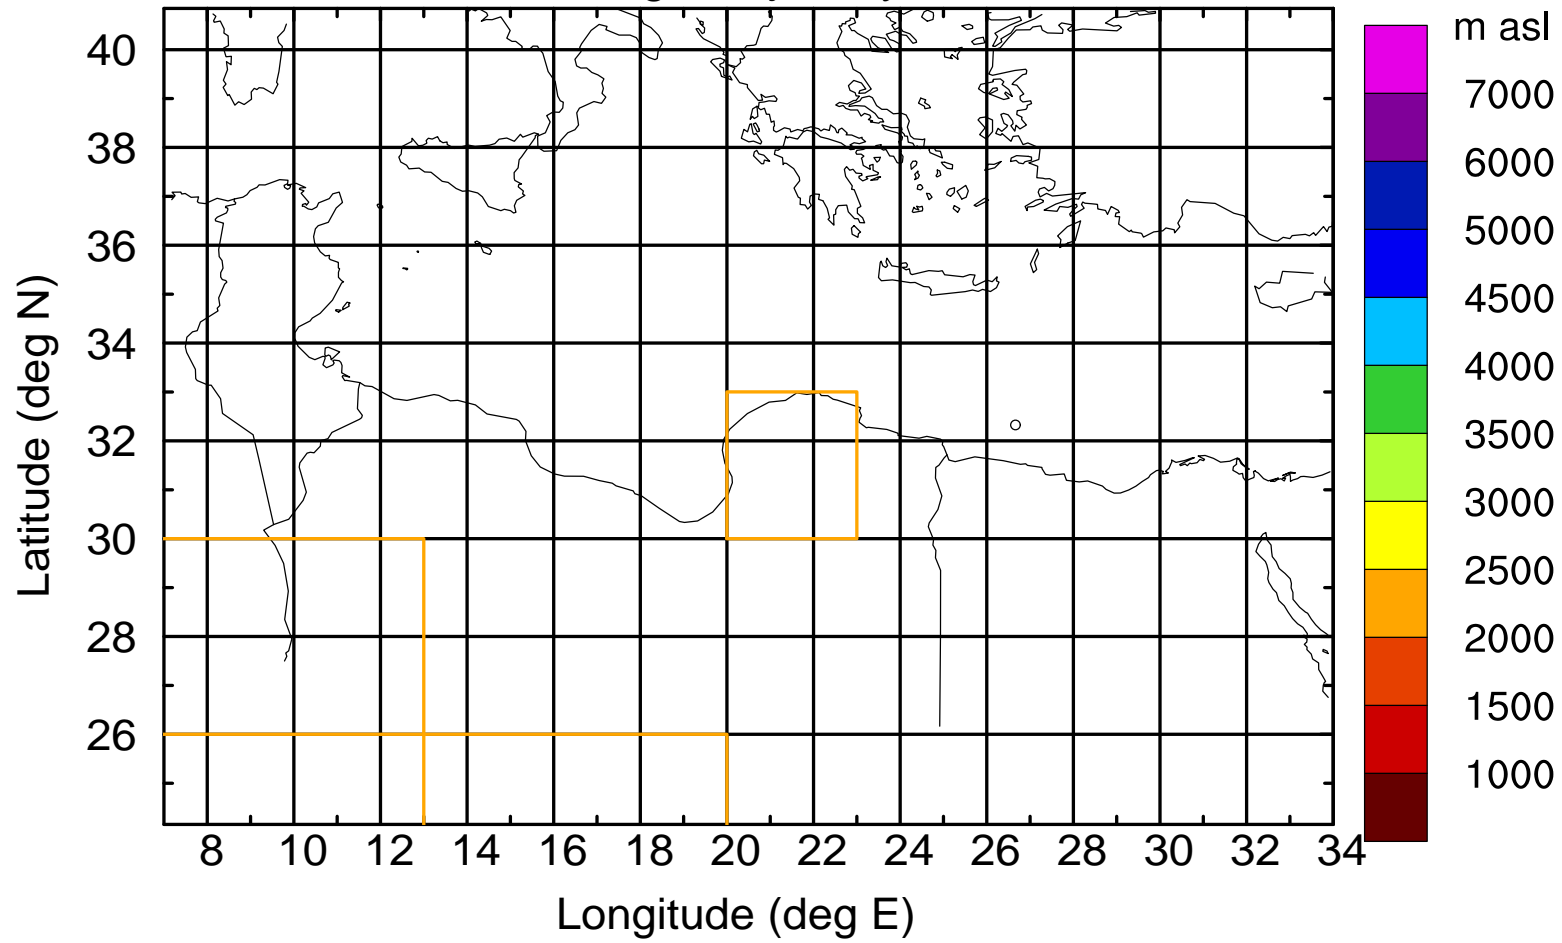

Paphos Airport ground station 20170422 5:00 UTC

Flight trajectory