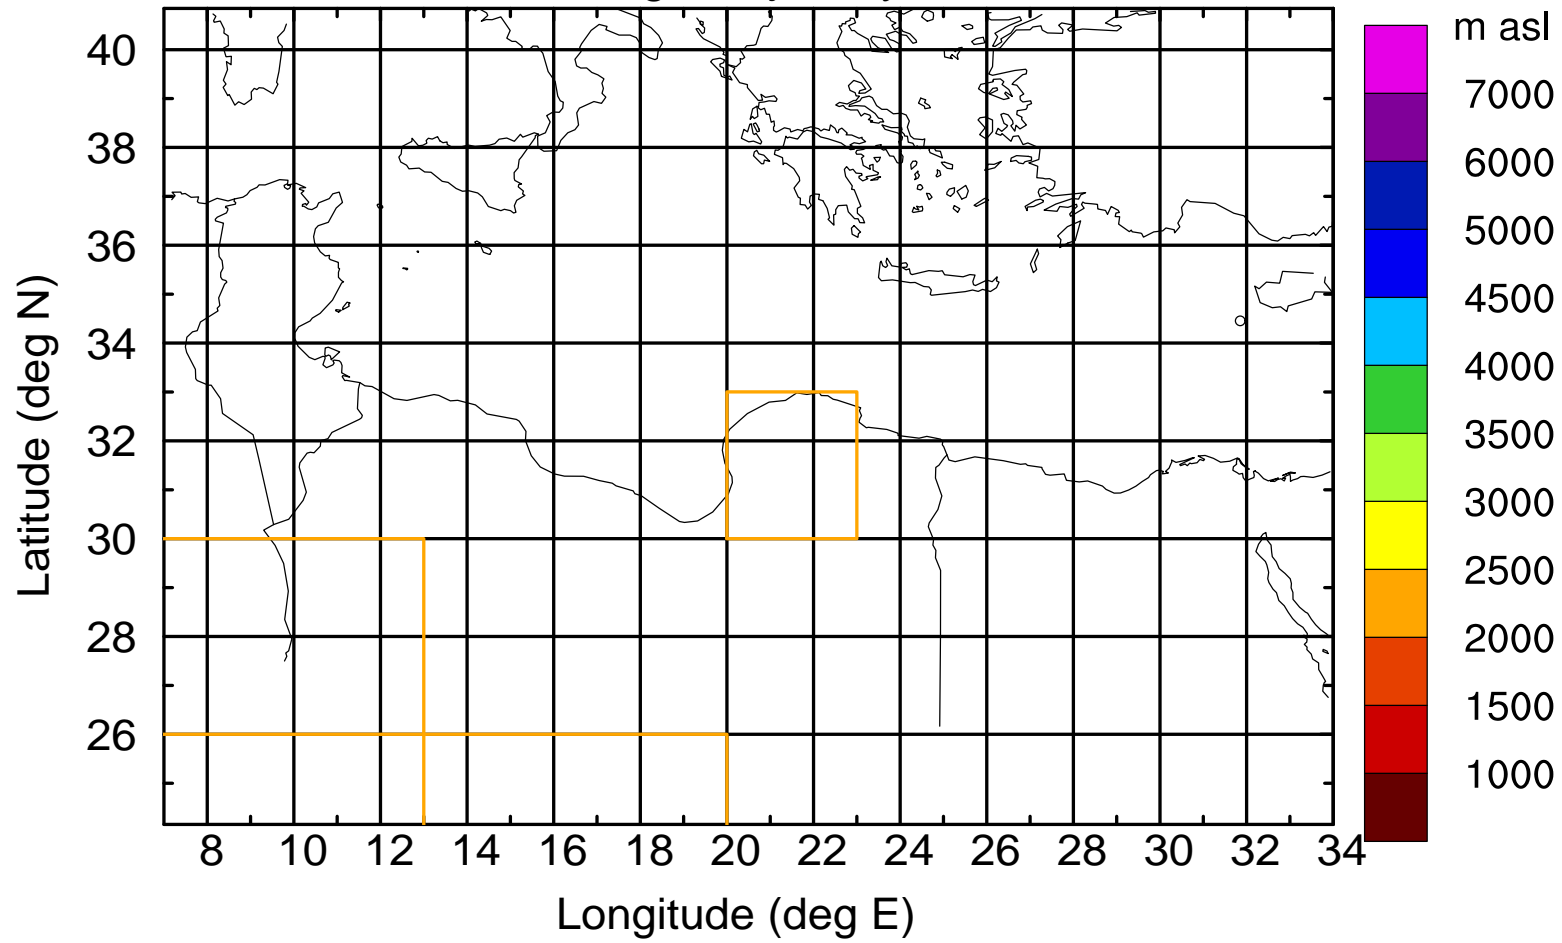

Paphos Airport ground station 20170422 5:00 UTC

Flight trajectory