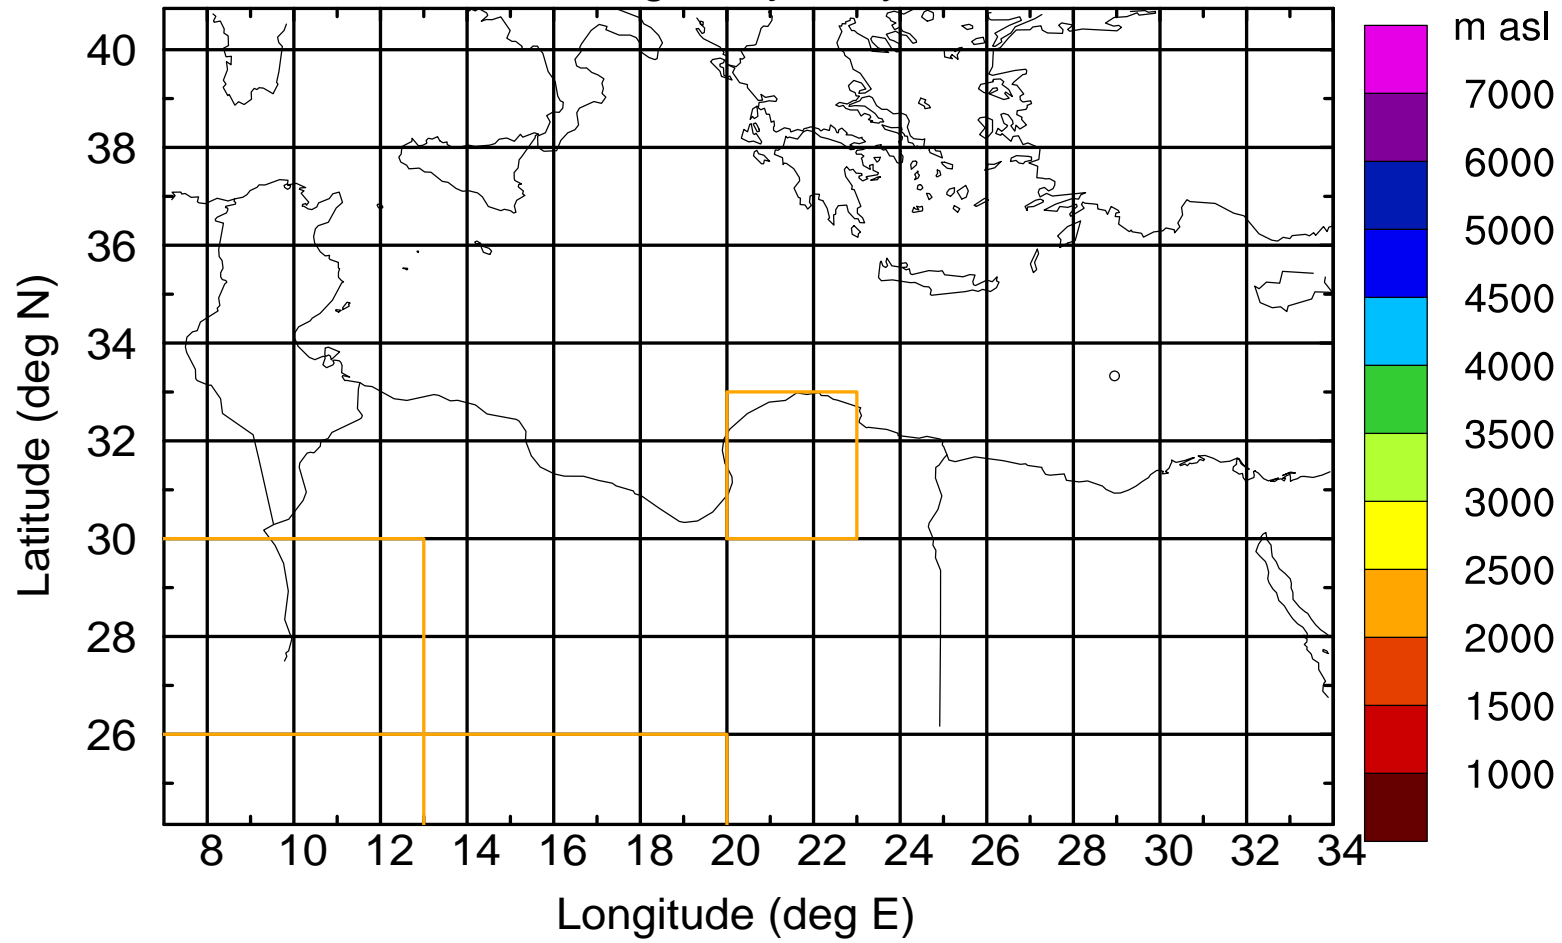

Paphos Airport ground station 20170422 5:00 UTC

Flight trajectory