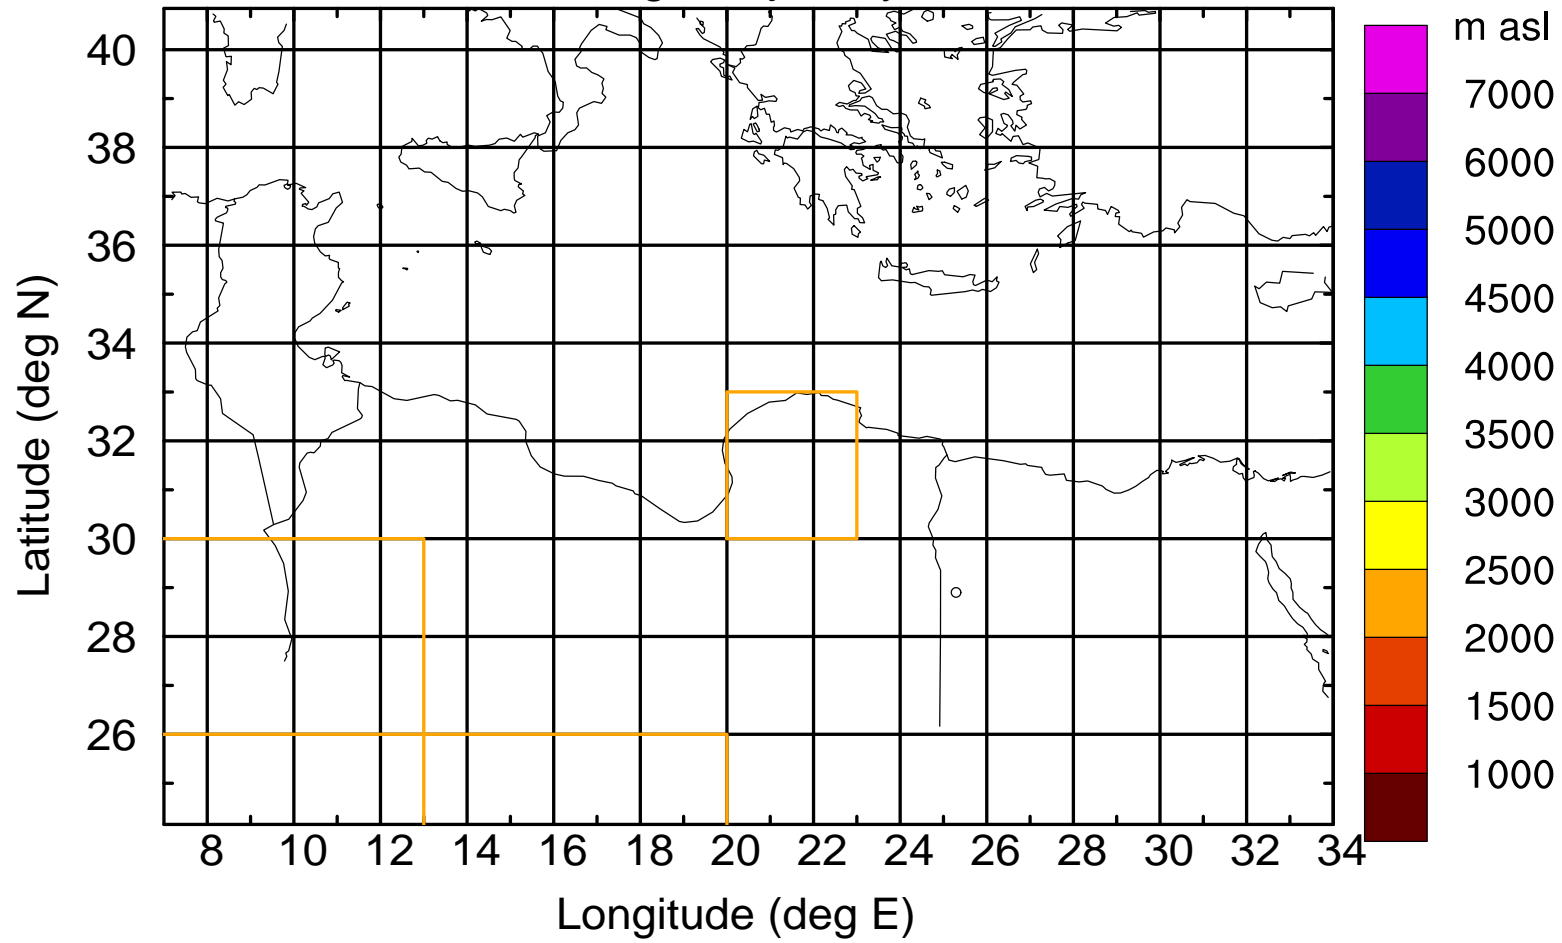

Paphos Airport ground station 20170422 5:00 UTC

Flight trajectory