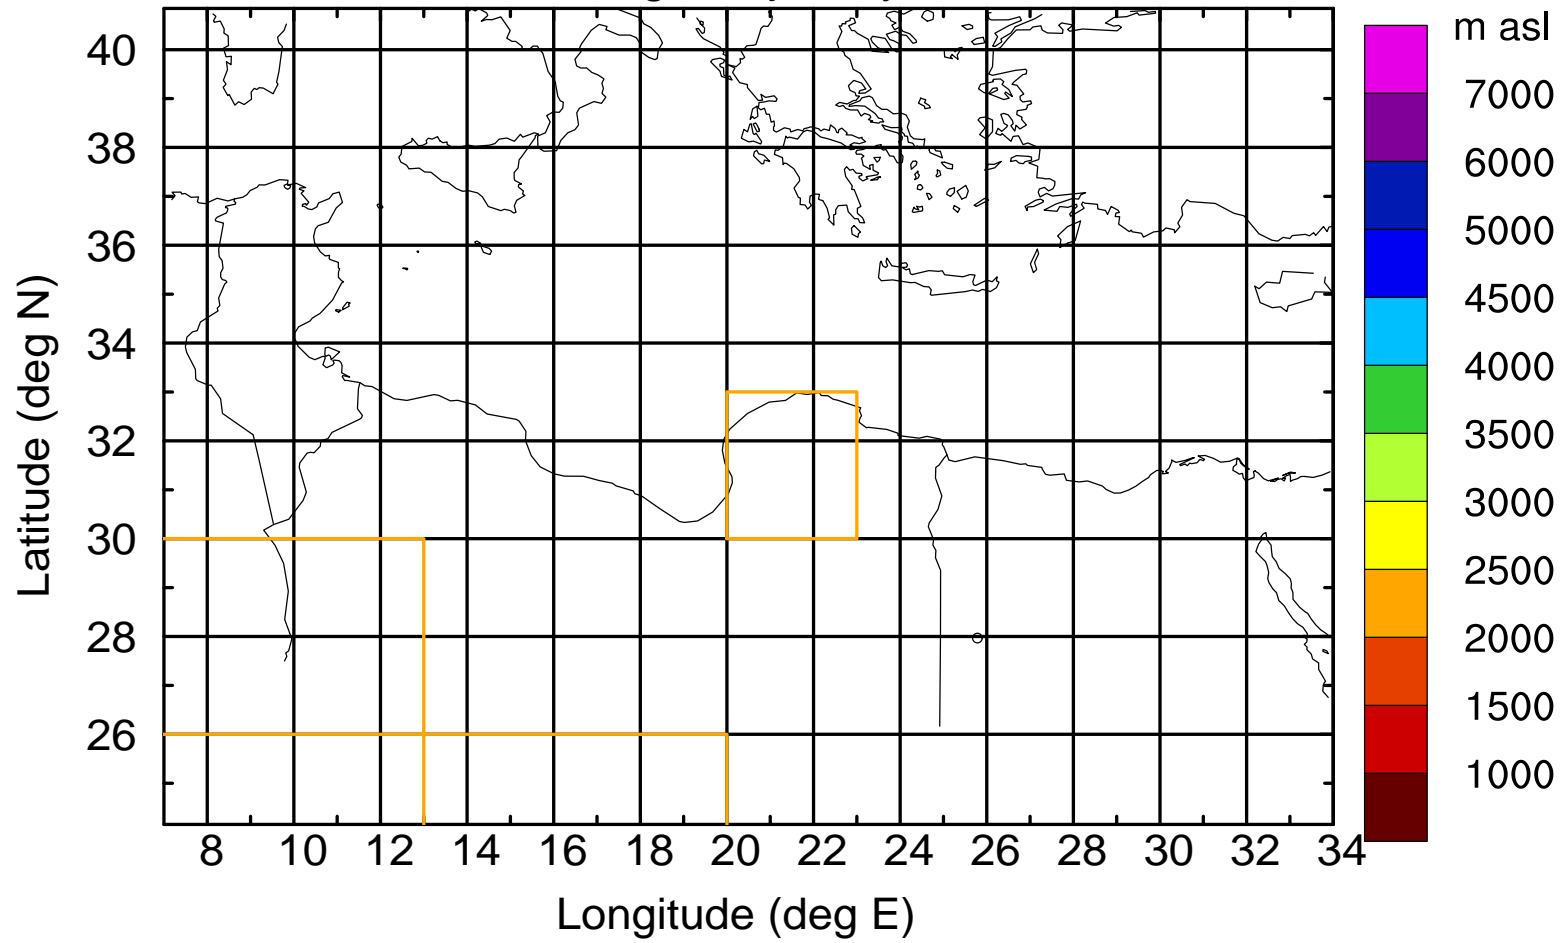

Paphos Airport ground station 20170422 5:00 UTC

Flight trajectory