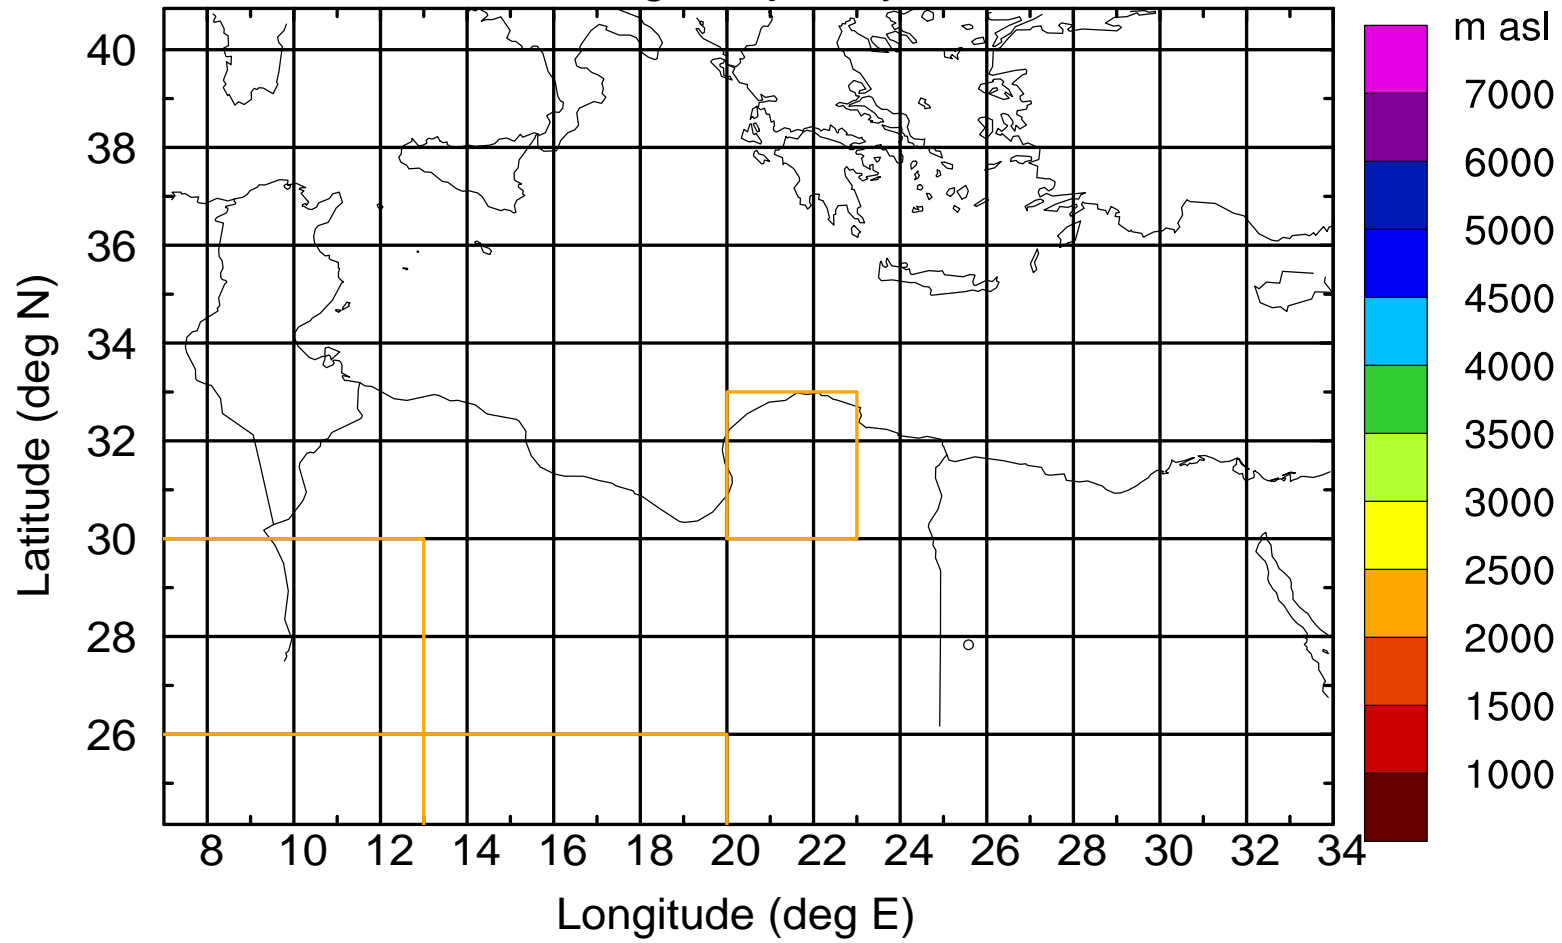

Paphos Airport ground station 20170422 5:00 UTC

Flight trajectory