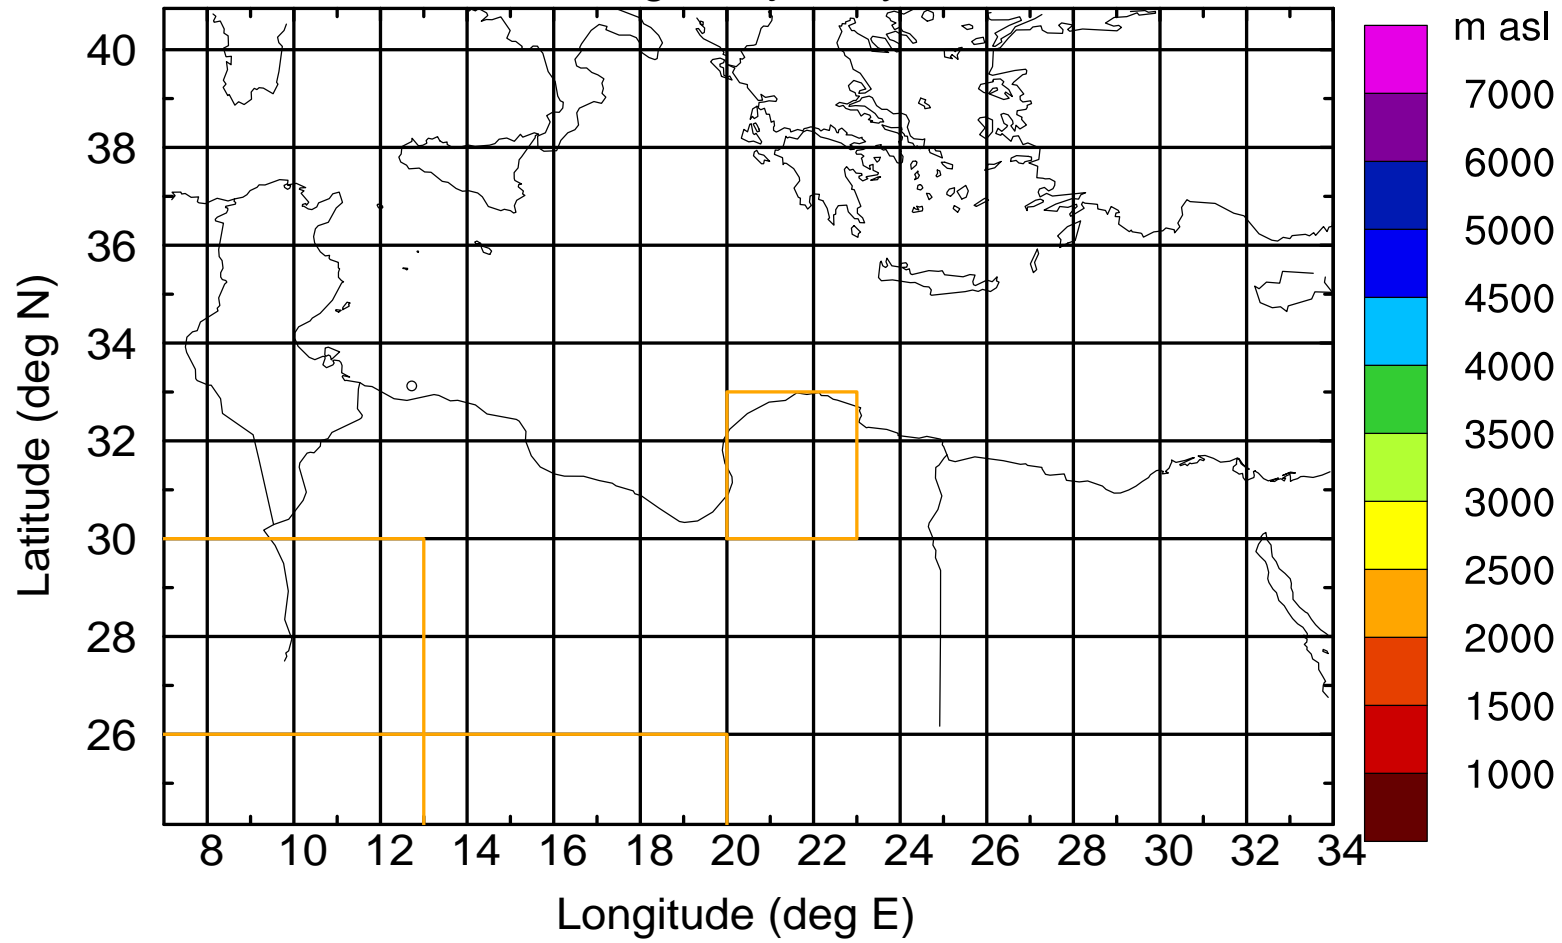

Paphos Airport ground station 20170422 5:00 UTC

Flight trajectory