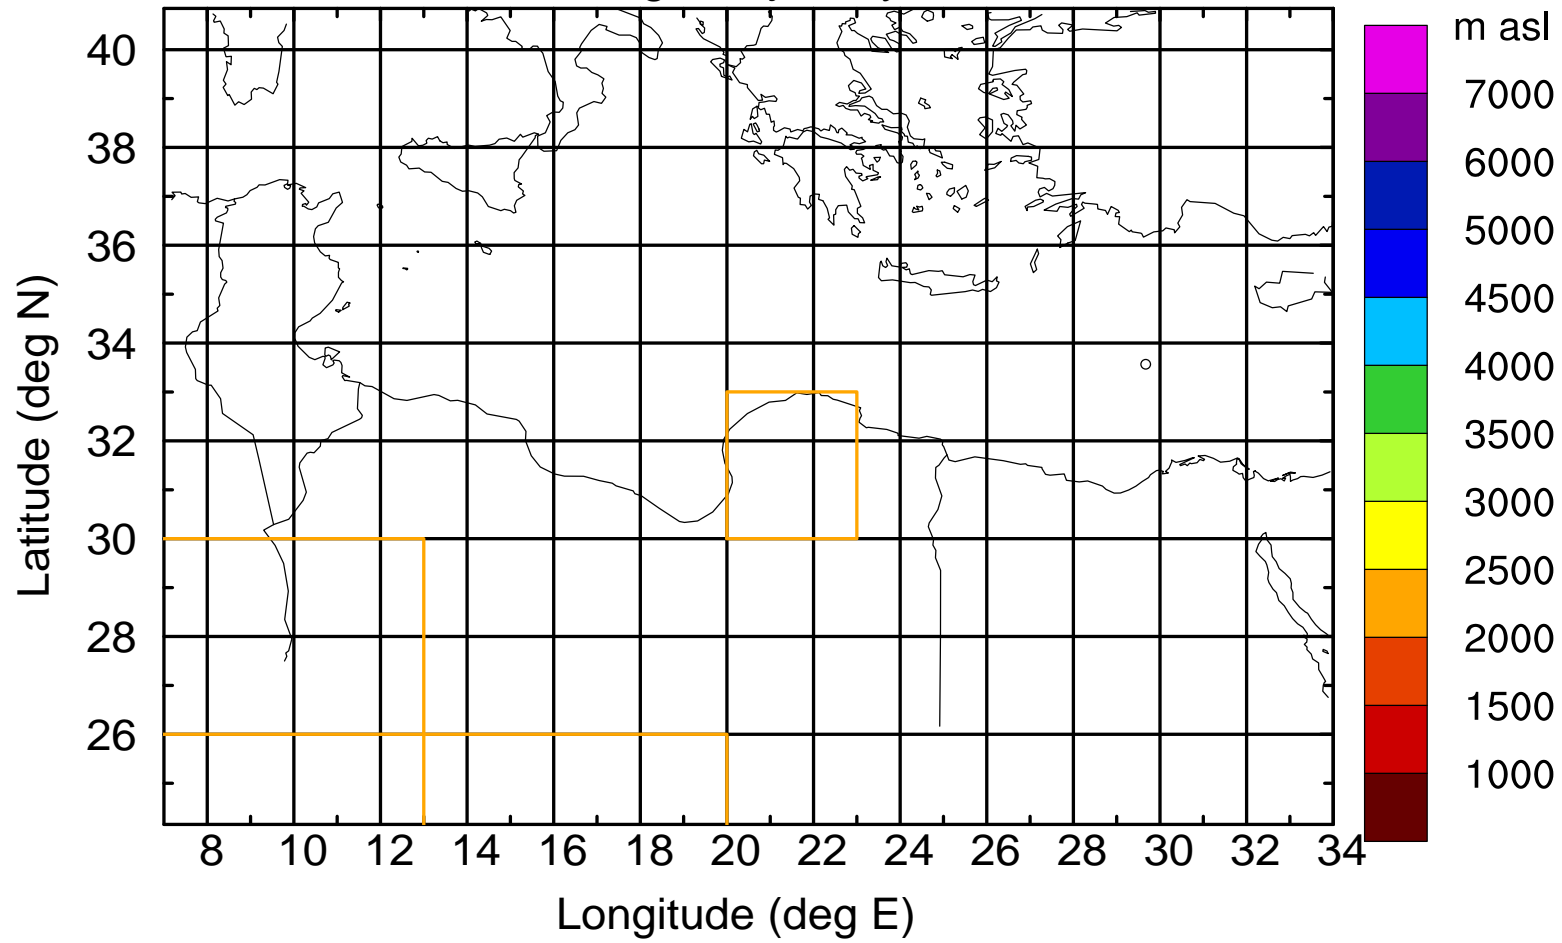

Paphos Airport ground station 20170422 5:00 UTC

Flight trajectory