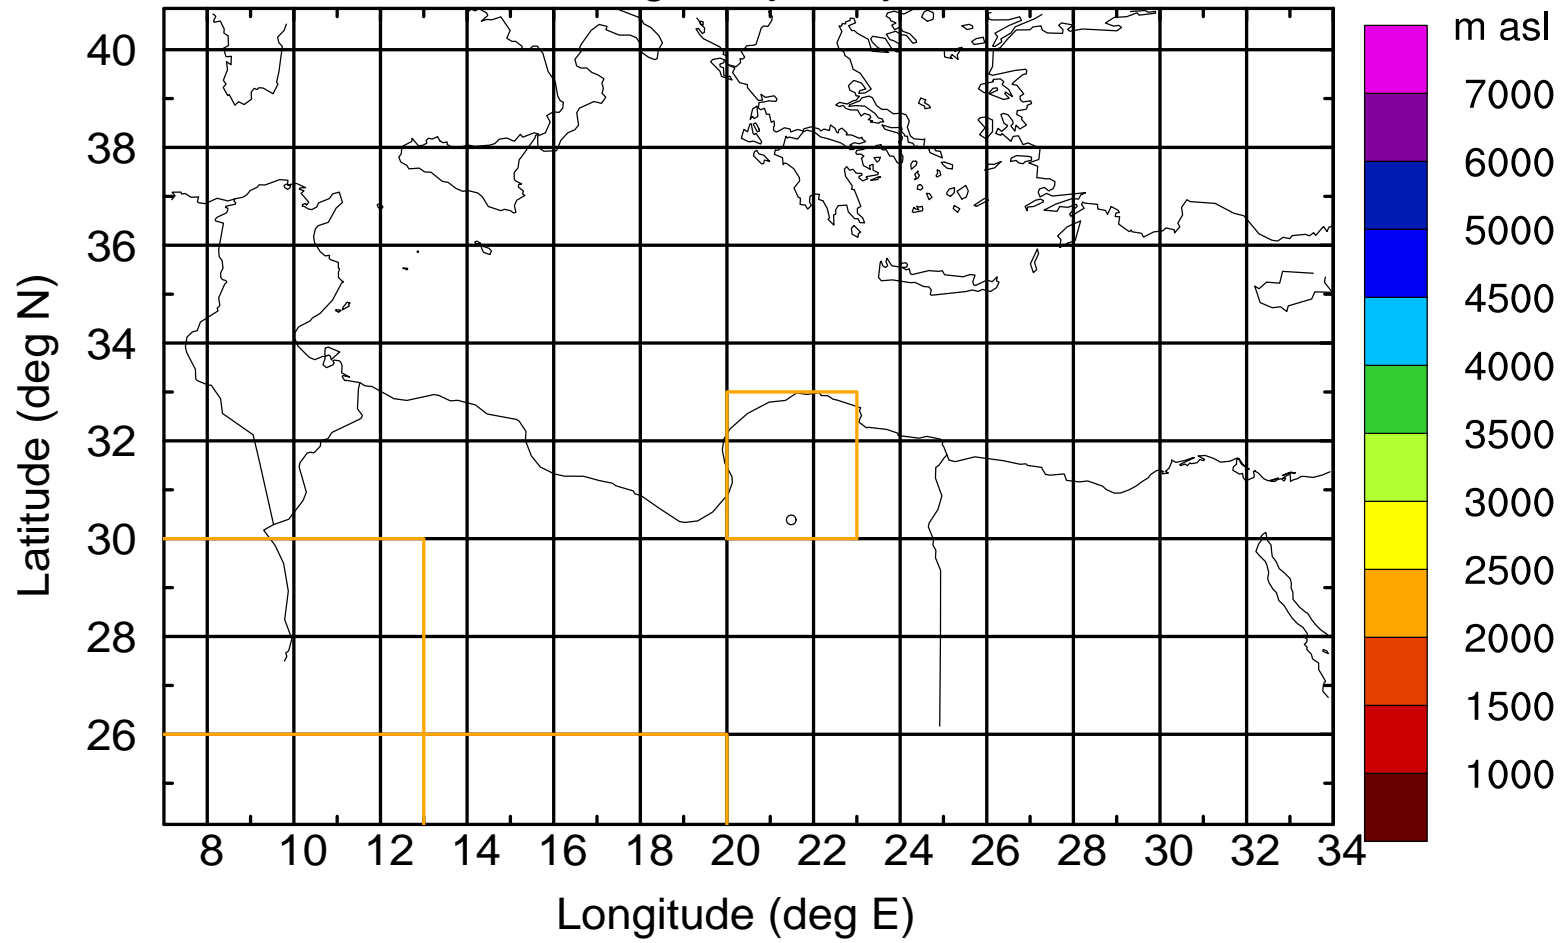

Paphos Airport ground station 20170422 5:00 UTC

Flight trajectory