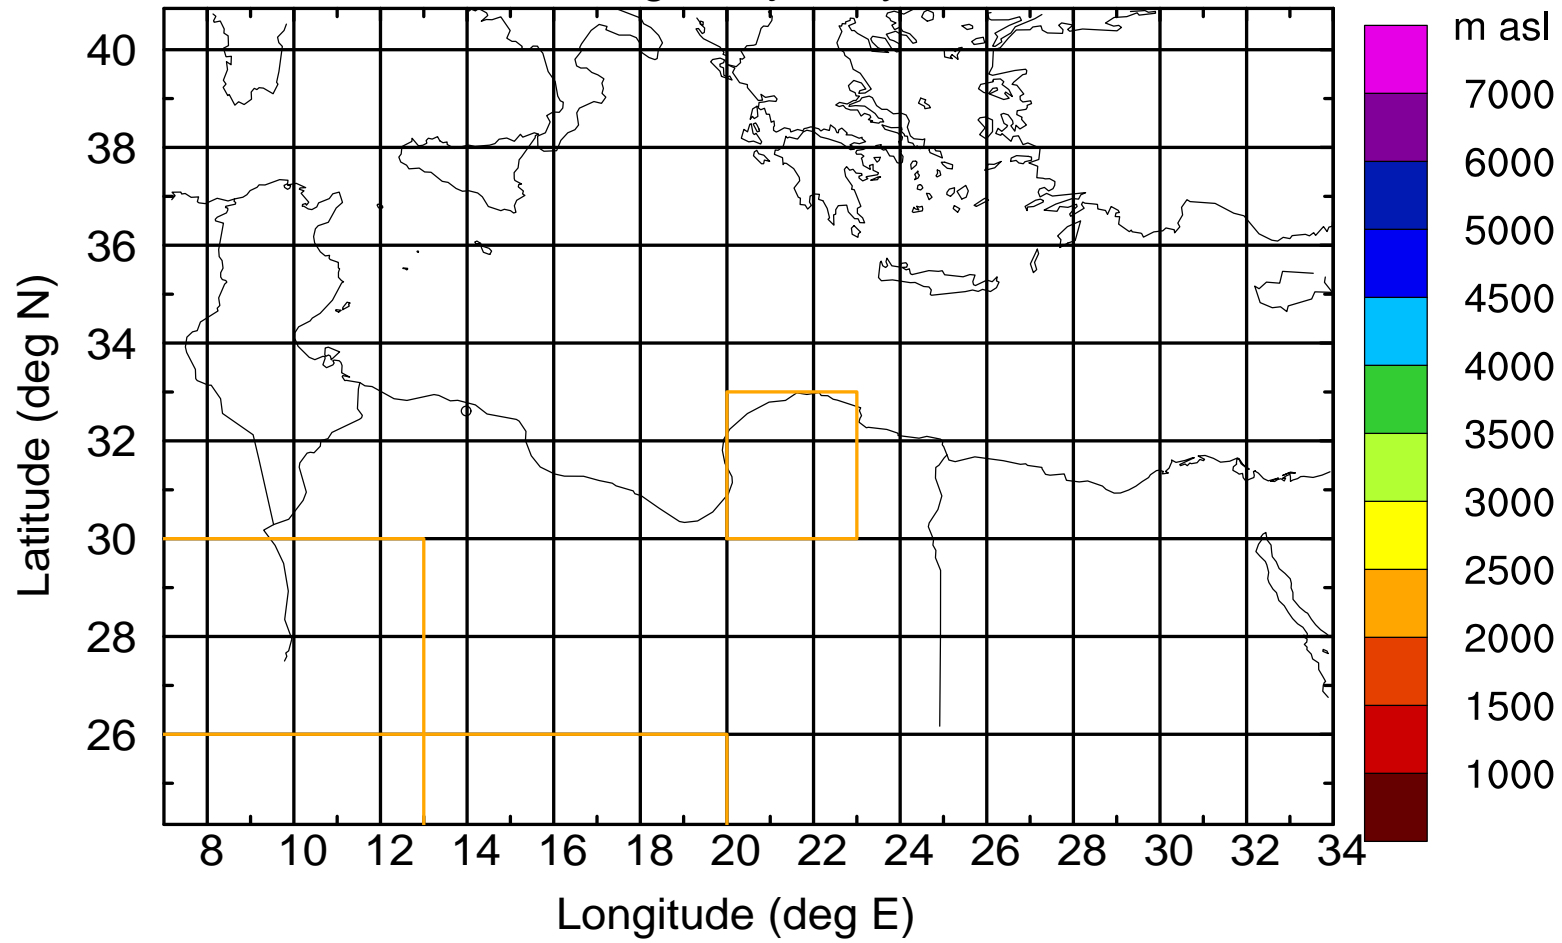

Paphos Airport ground station 20170422 5:00 UTC

Flight trajectory