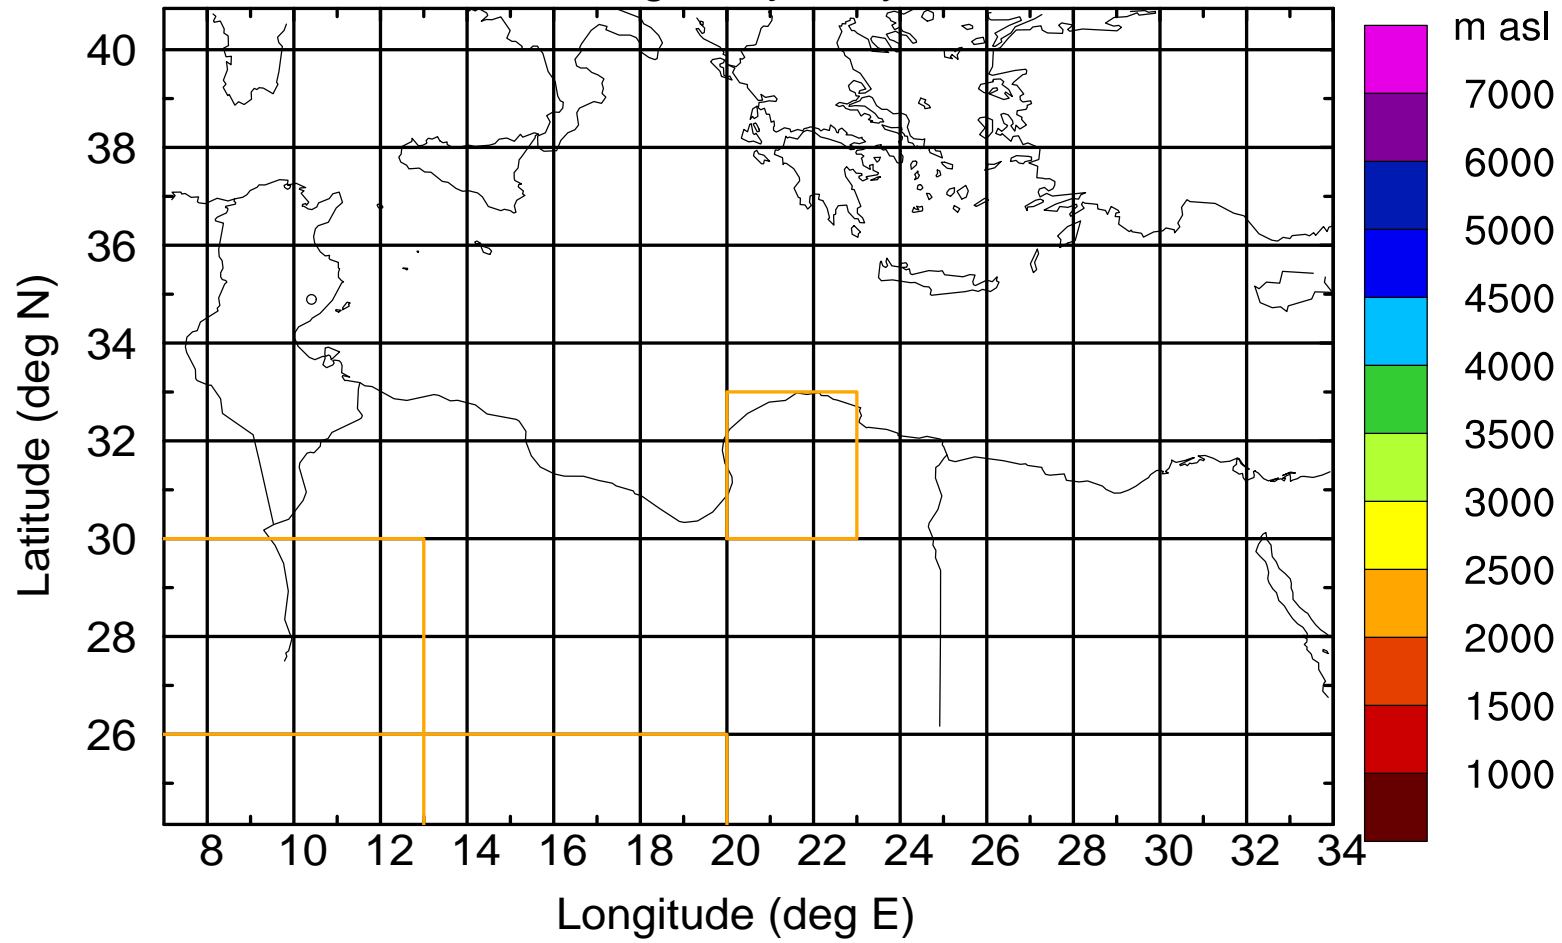

Paphos Airport ground station 20170422 5:00 UTC

Flight trajectory