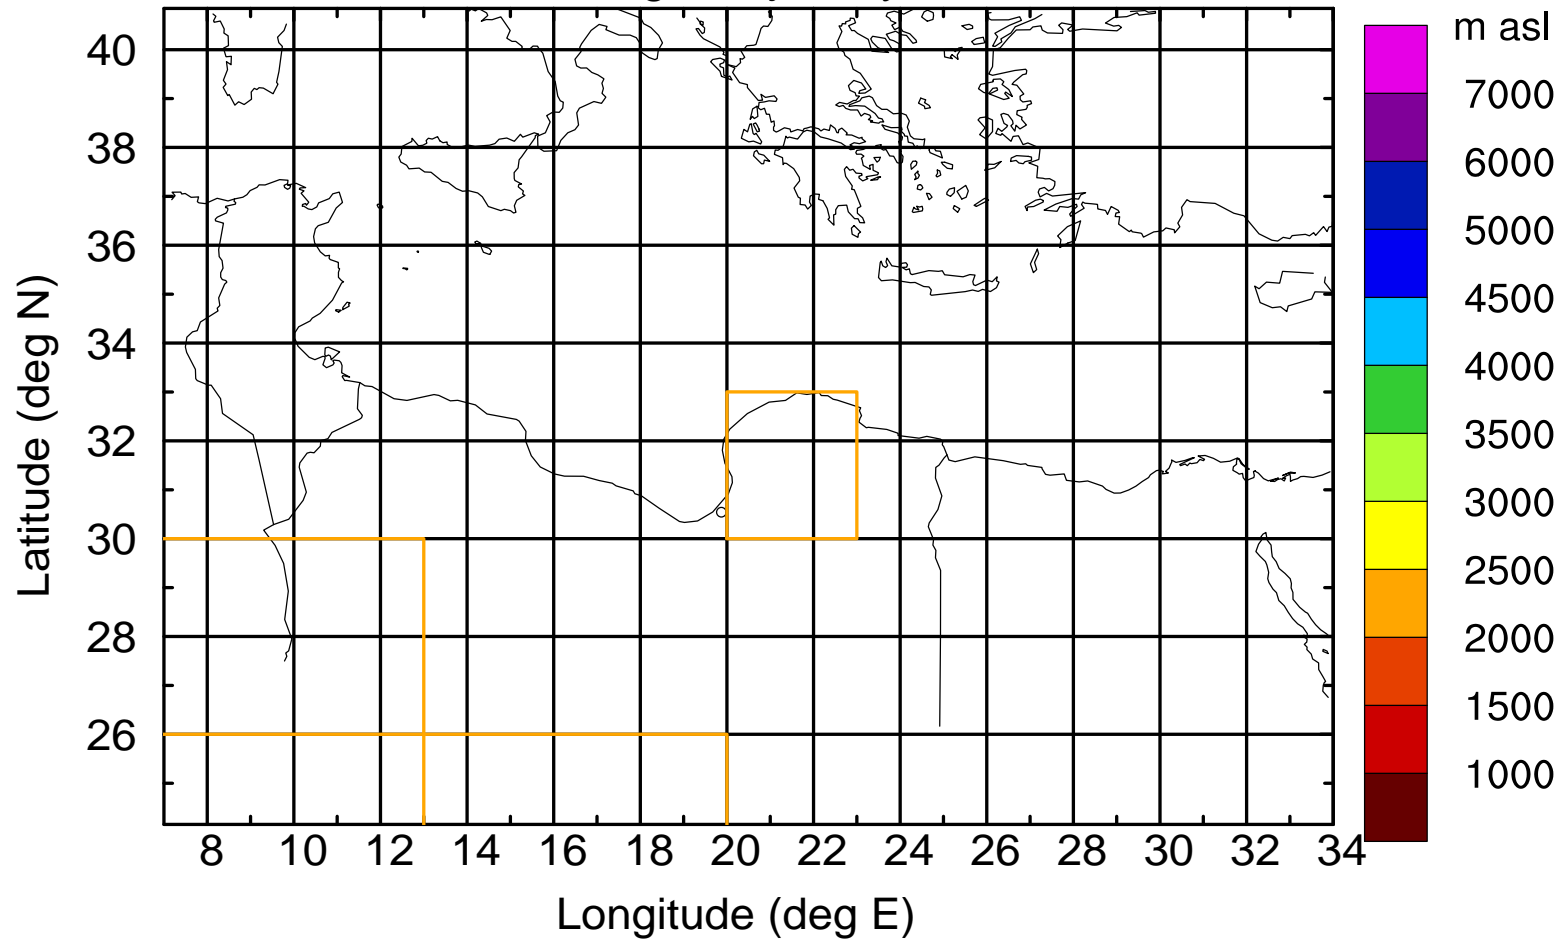

Paphos Airport ground station 20170422 5:00 UTC

Flight trajectory