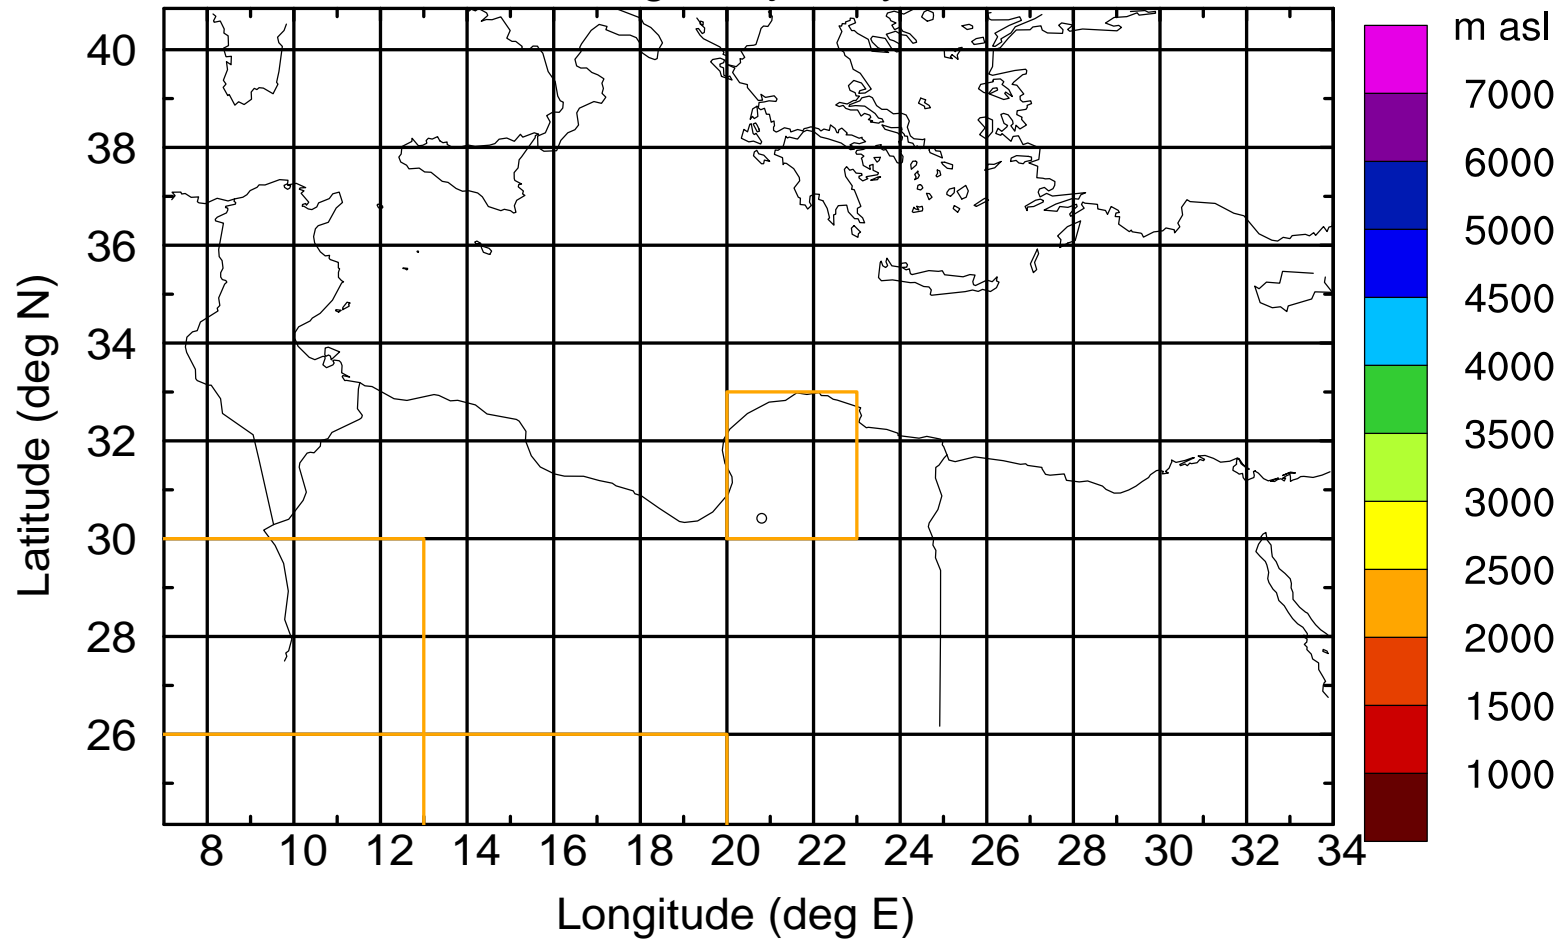

Paphos Airport ground station 20170422 5:00 UTC

Flight trajectory