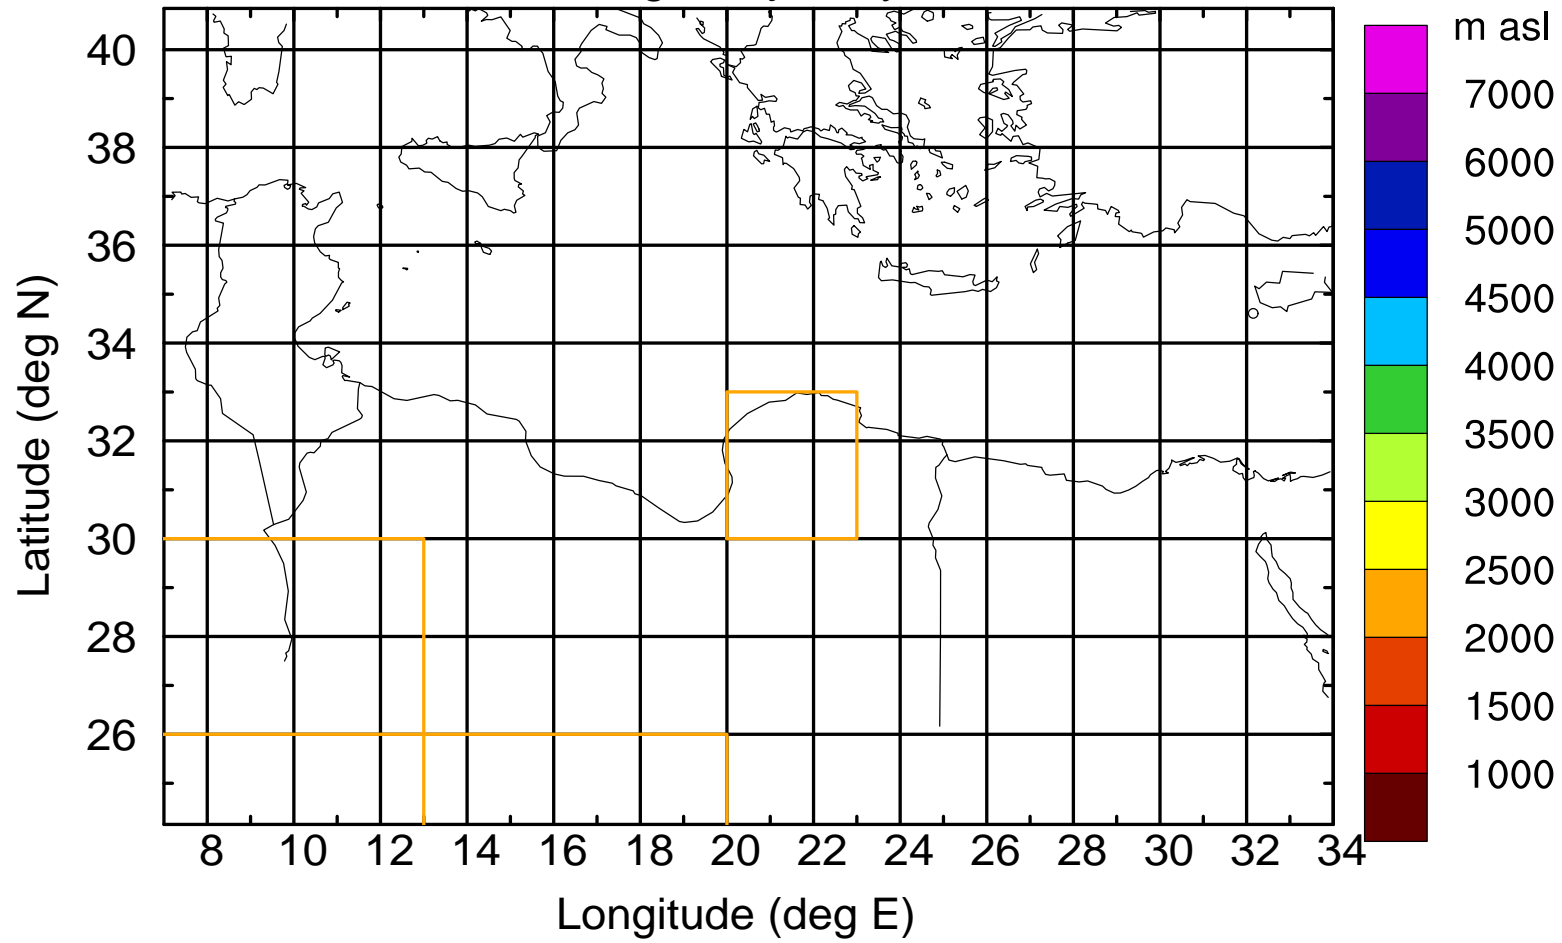

Paphos Airport ground station 20170422 5:00 UTC

Flight trajectory