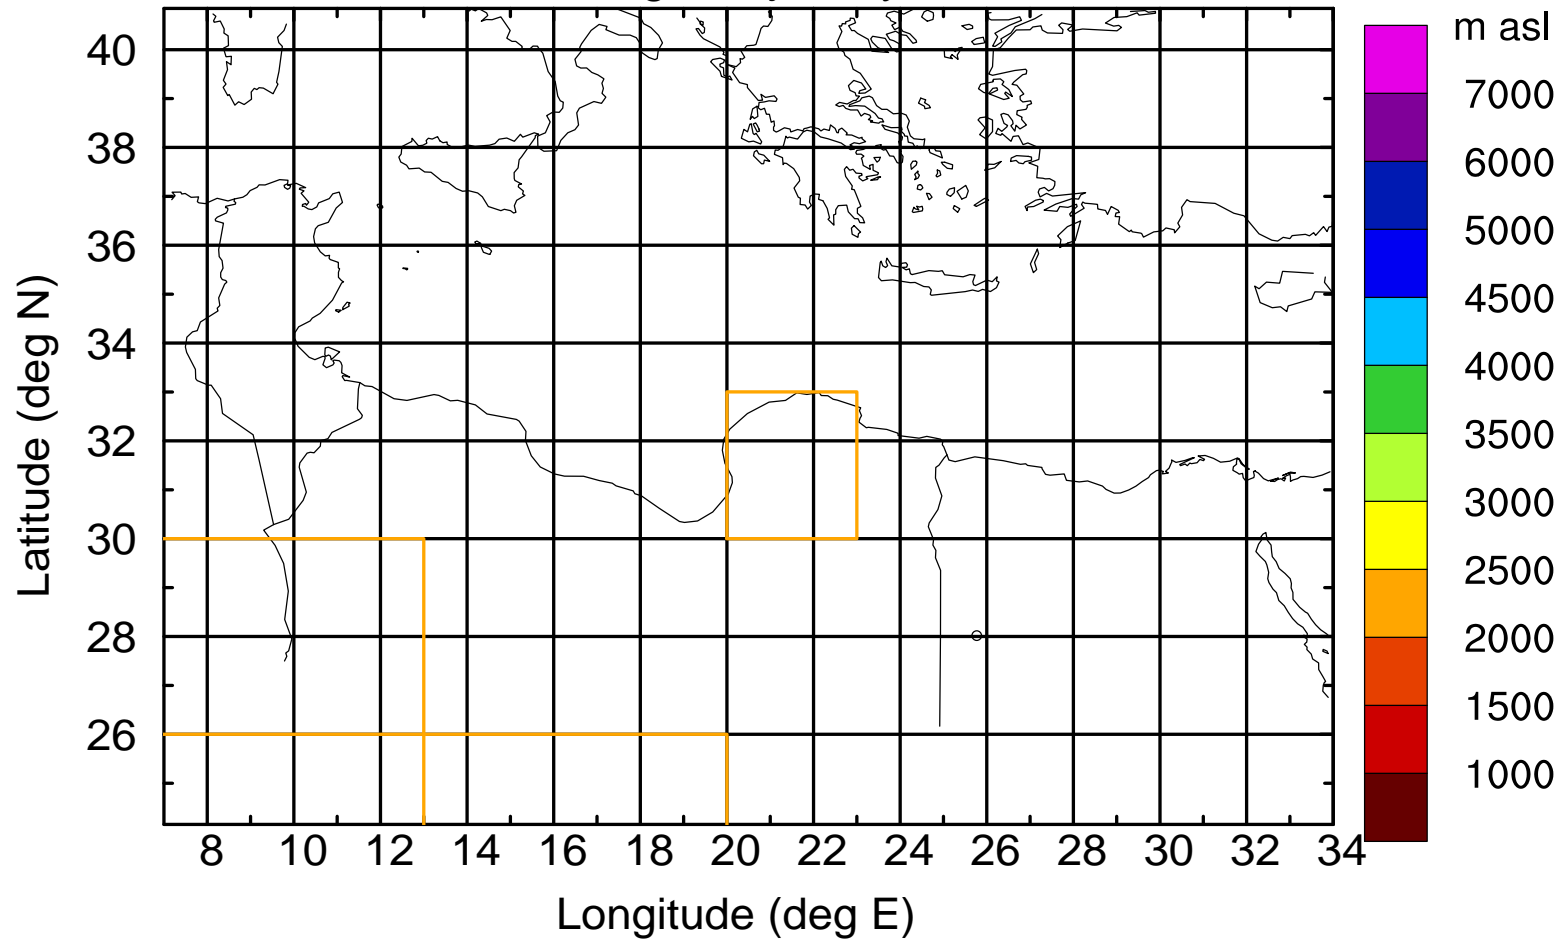

Paphos Airport ground station 20170422 5:00 UTC

Flight trajectory