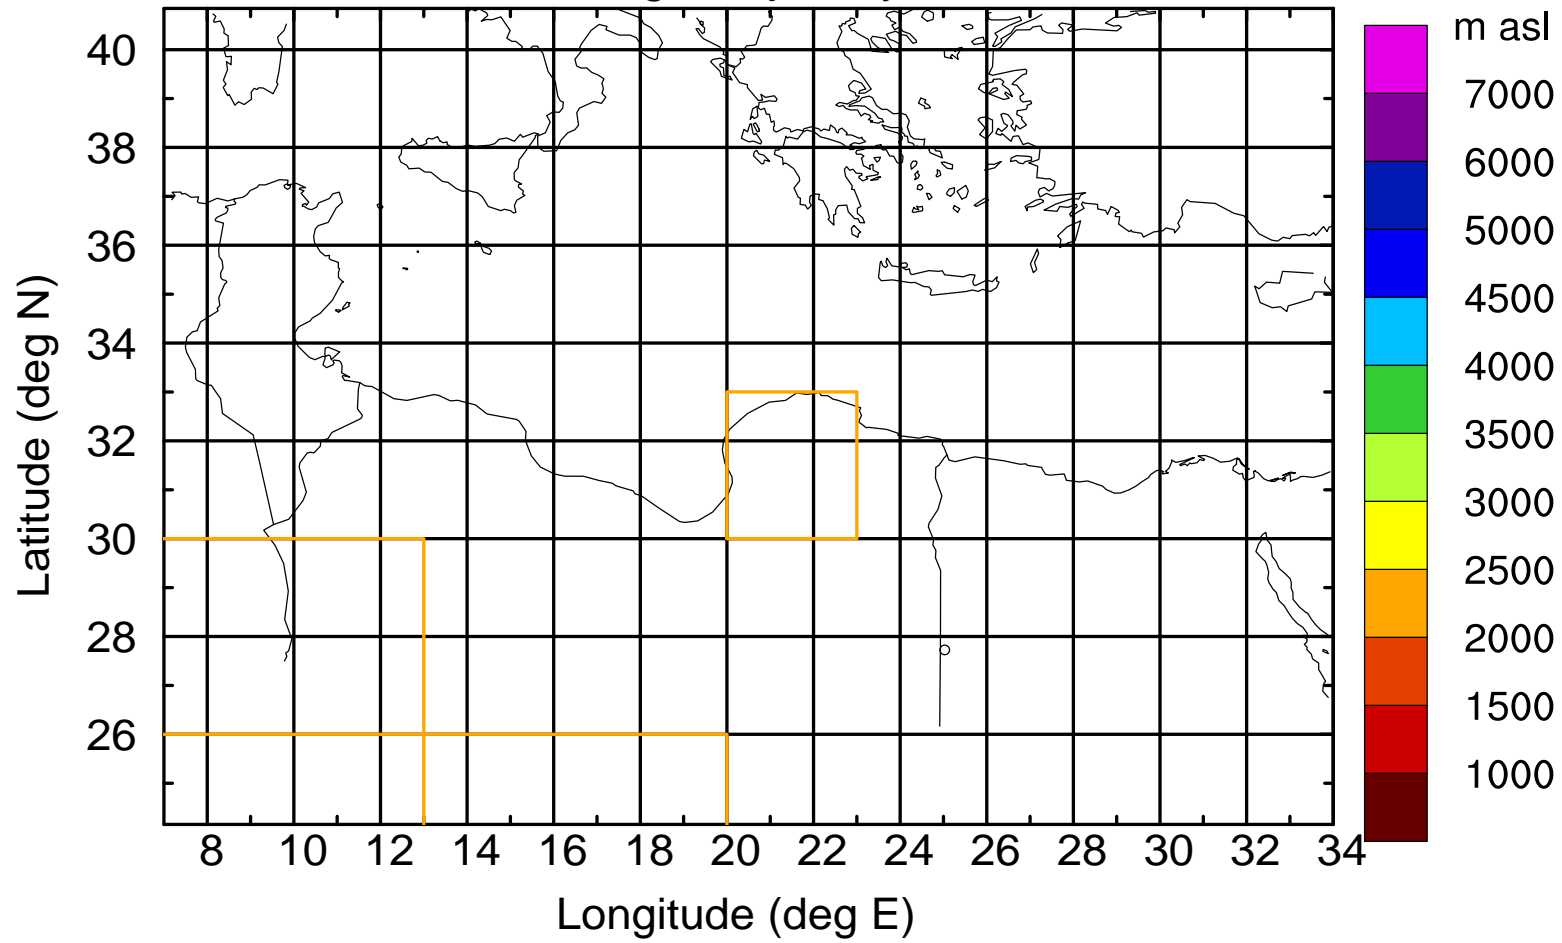

Paphos Airport ground station 20170422 5:00 UTC

Flight trajectory