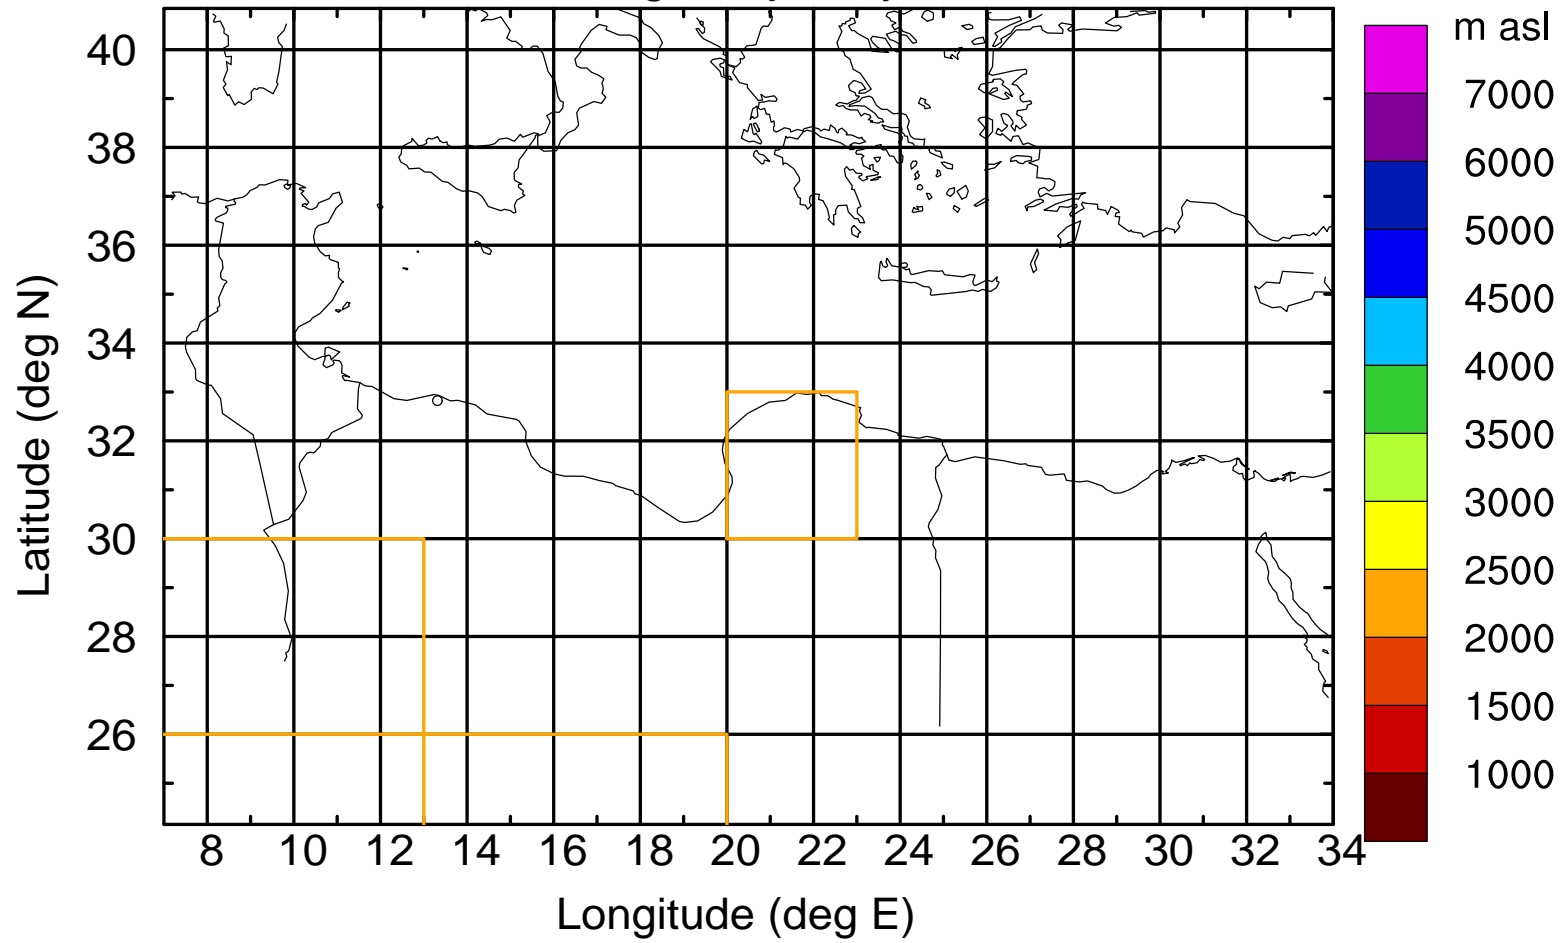

Paphos Airport ground station 20170422 5:00 UTC

Flight trajectory