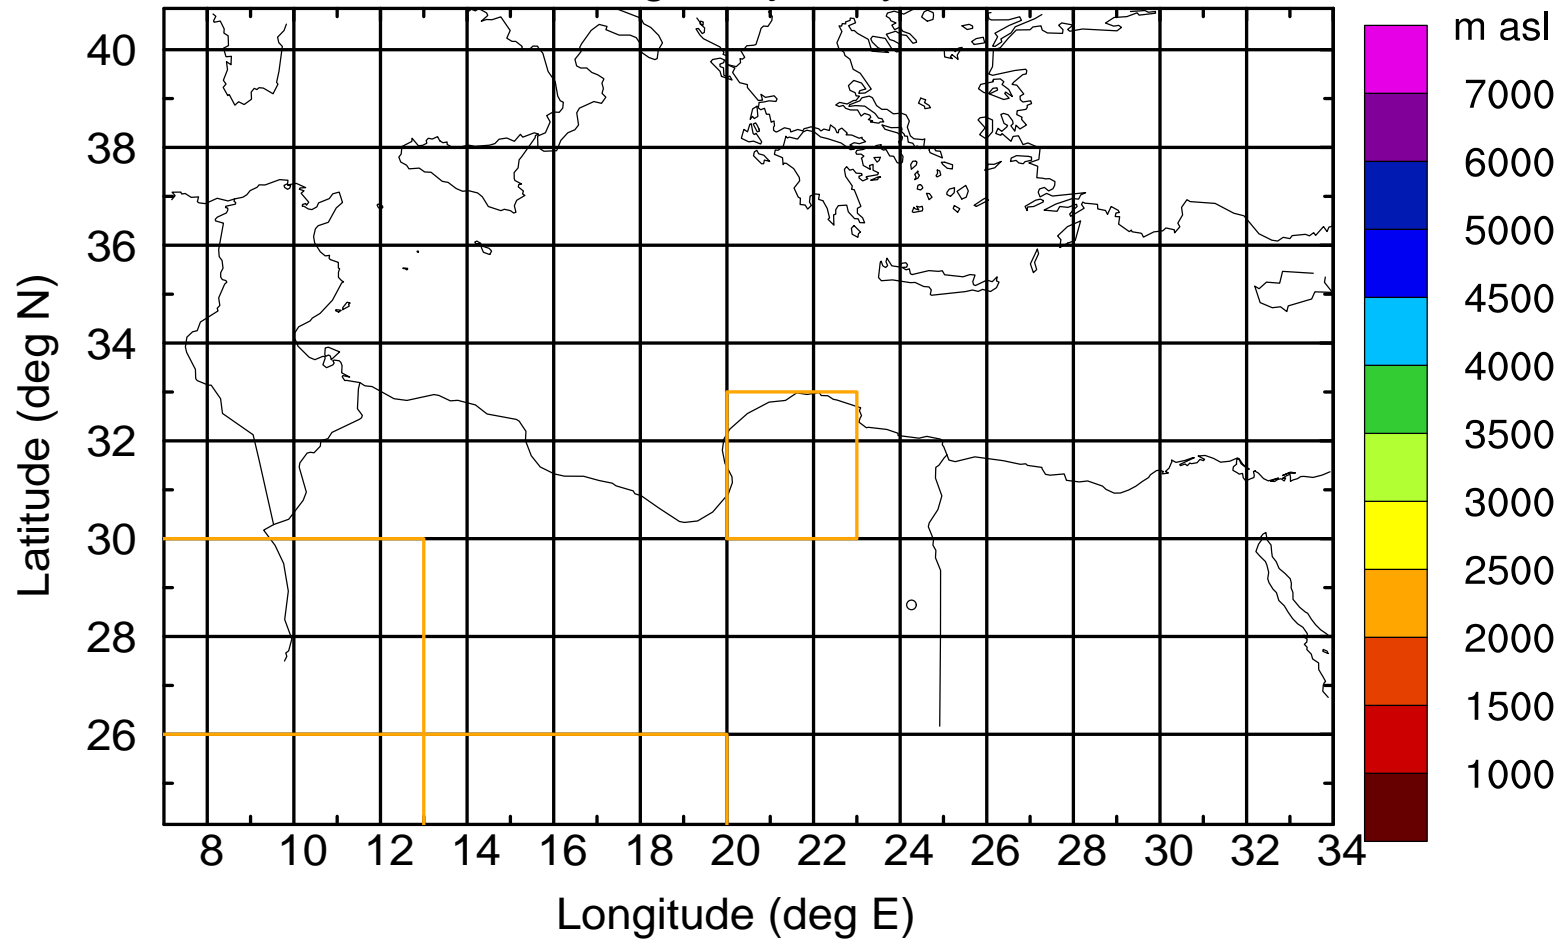

Paphos Airport ground station 20170422 5:00 UTC

Flight trajectory