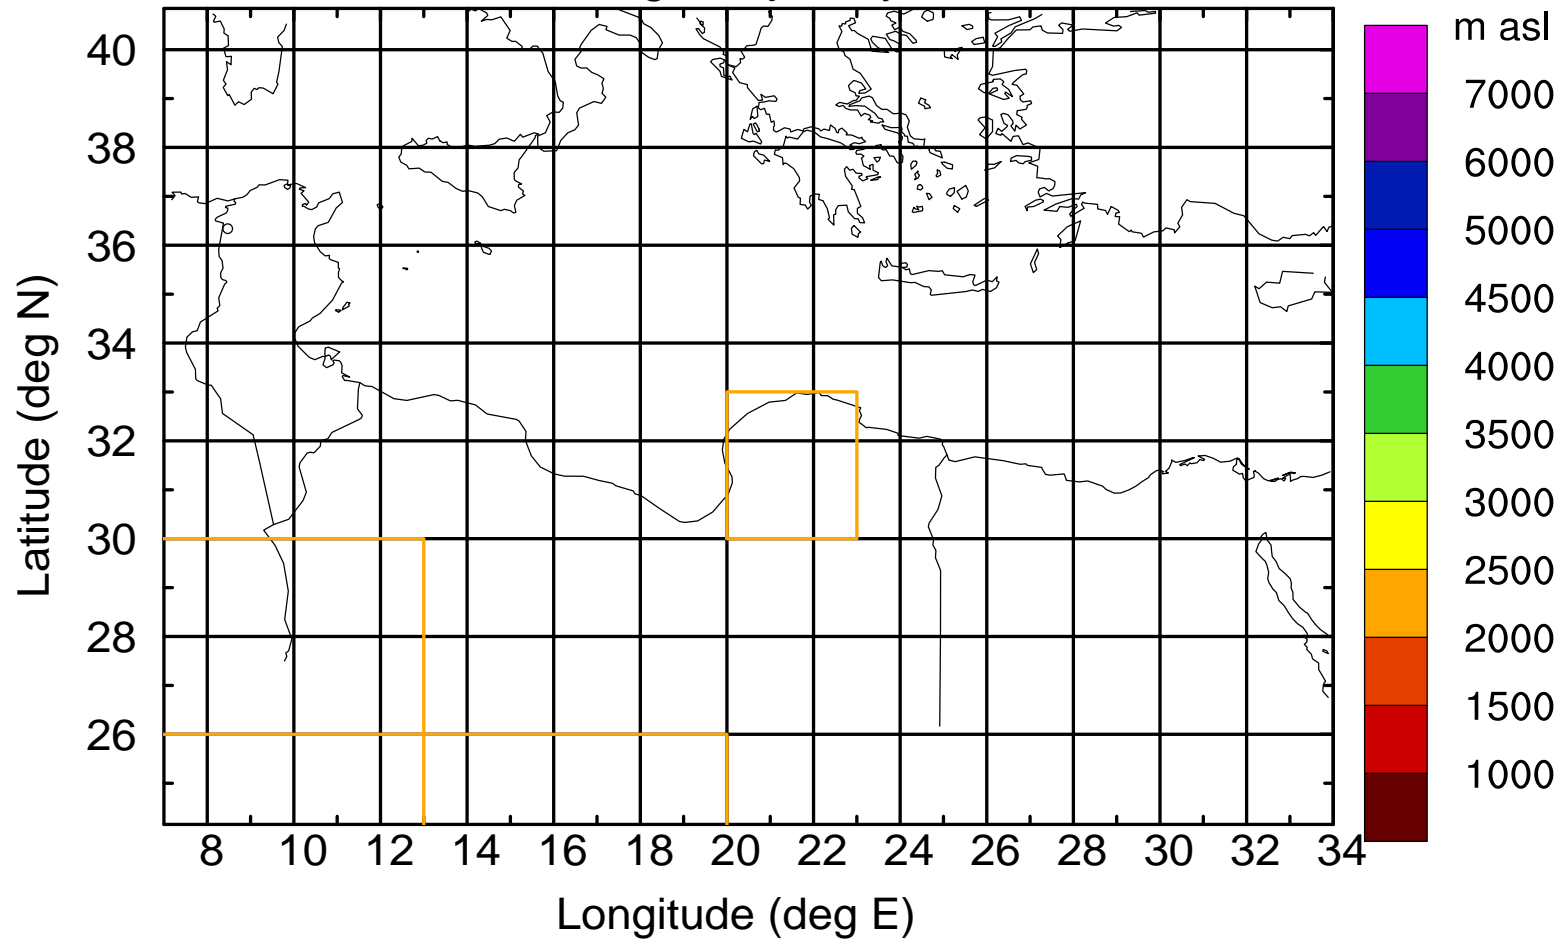

Paphos Airport ground station 20170422 5:00 UTC

Flight trajectory