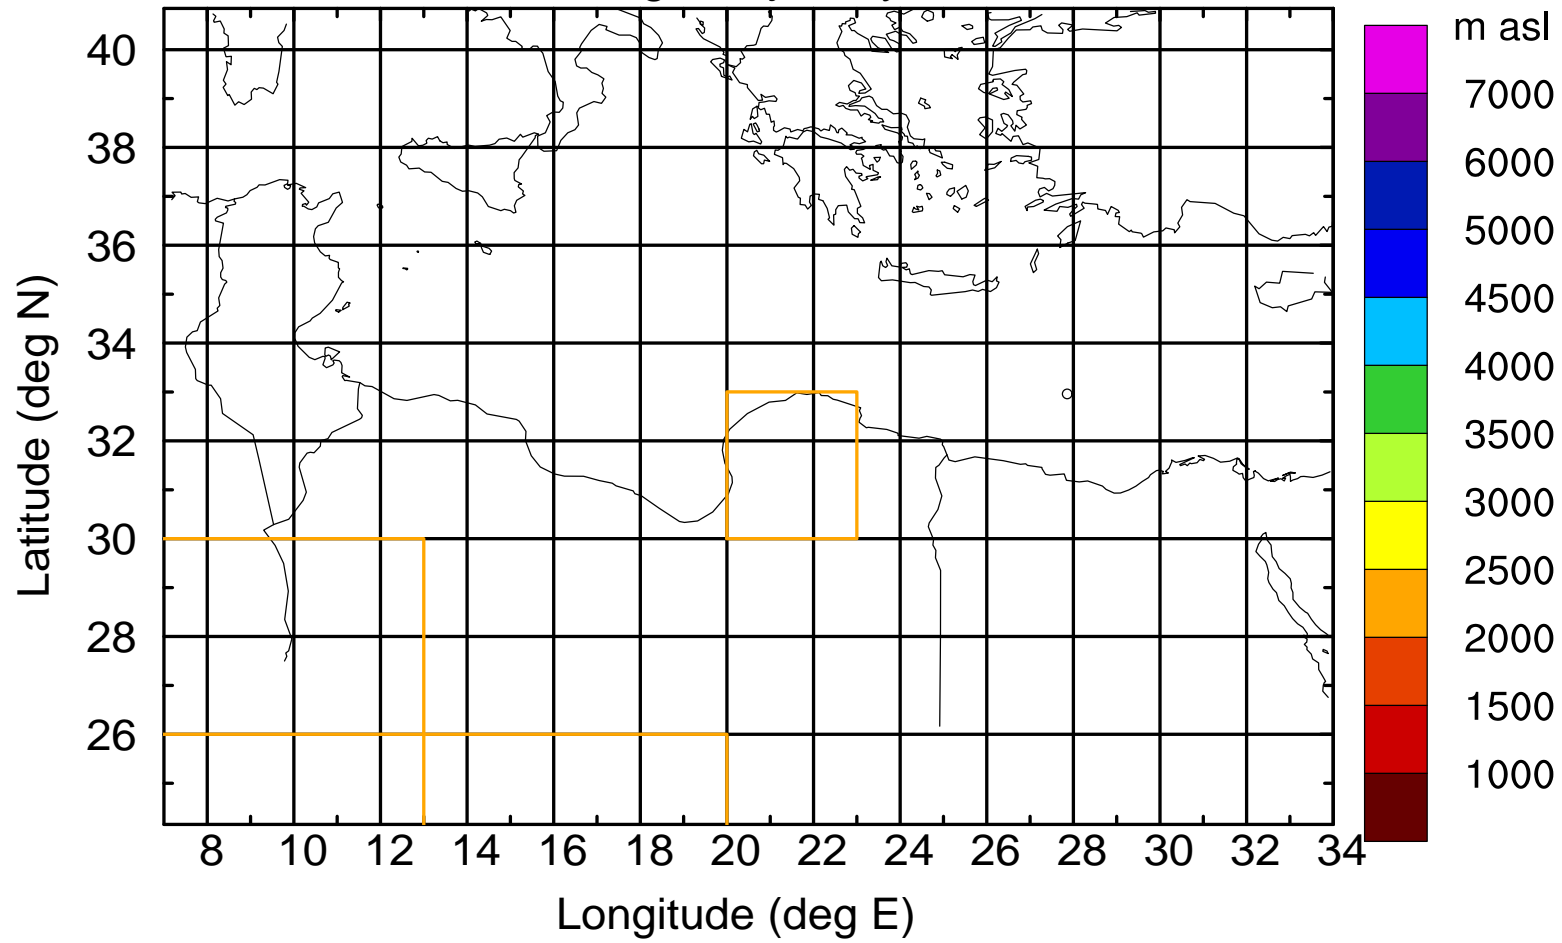

Paphos Airport ground station 20170422 5:00 UTC

Flight trajectory