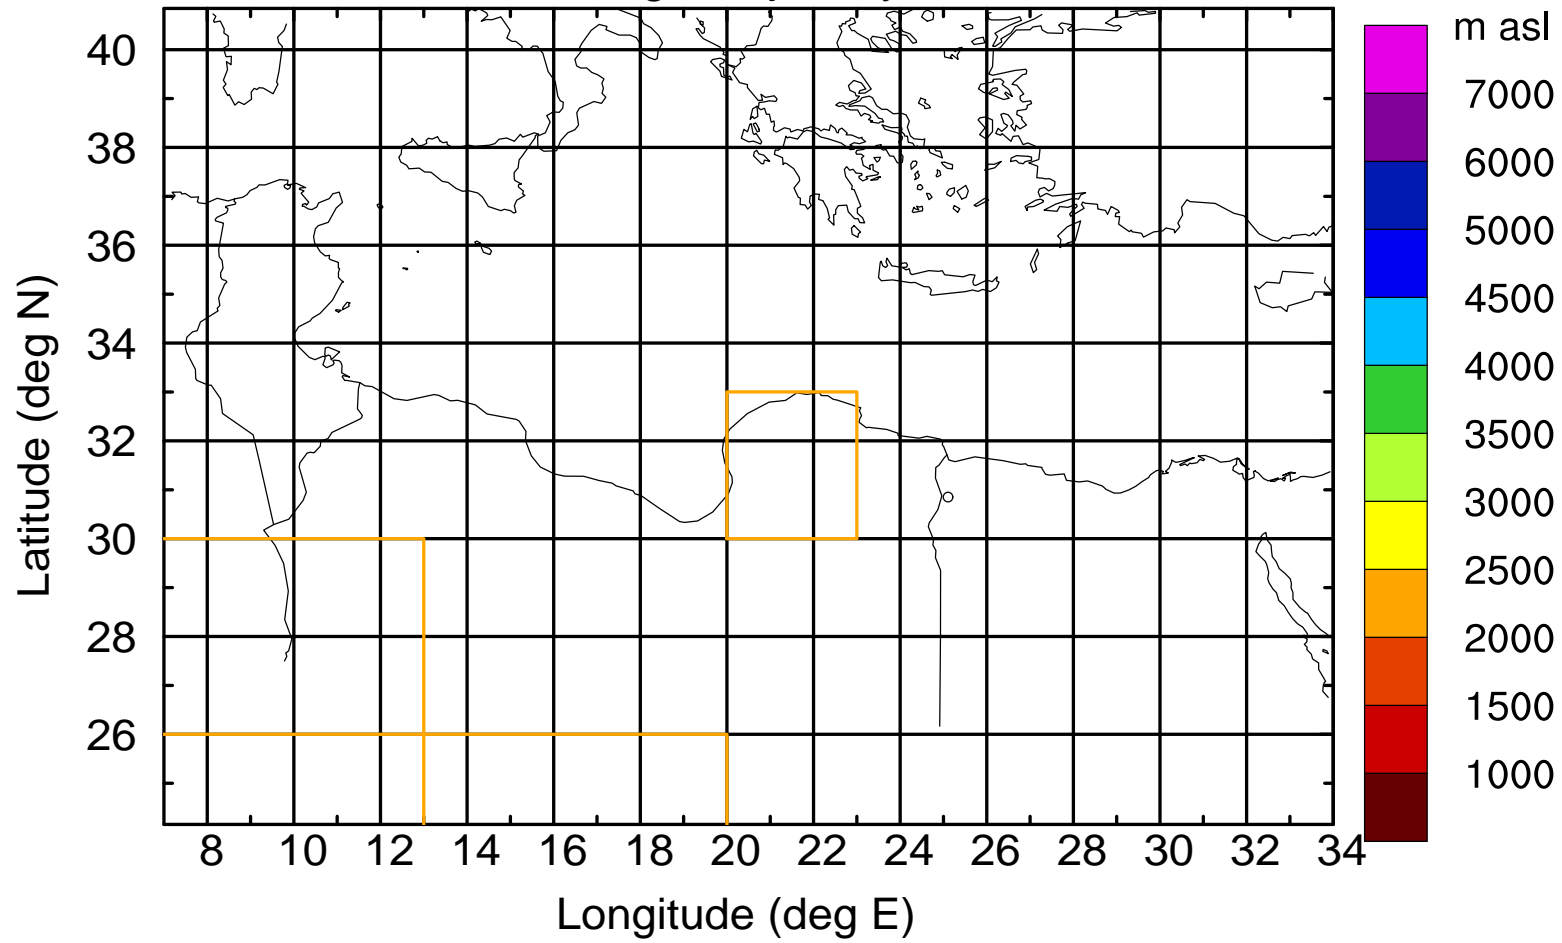

Paphos Airport ground station 20170422 5:00 UTC

Flight trajectory