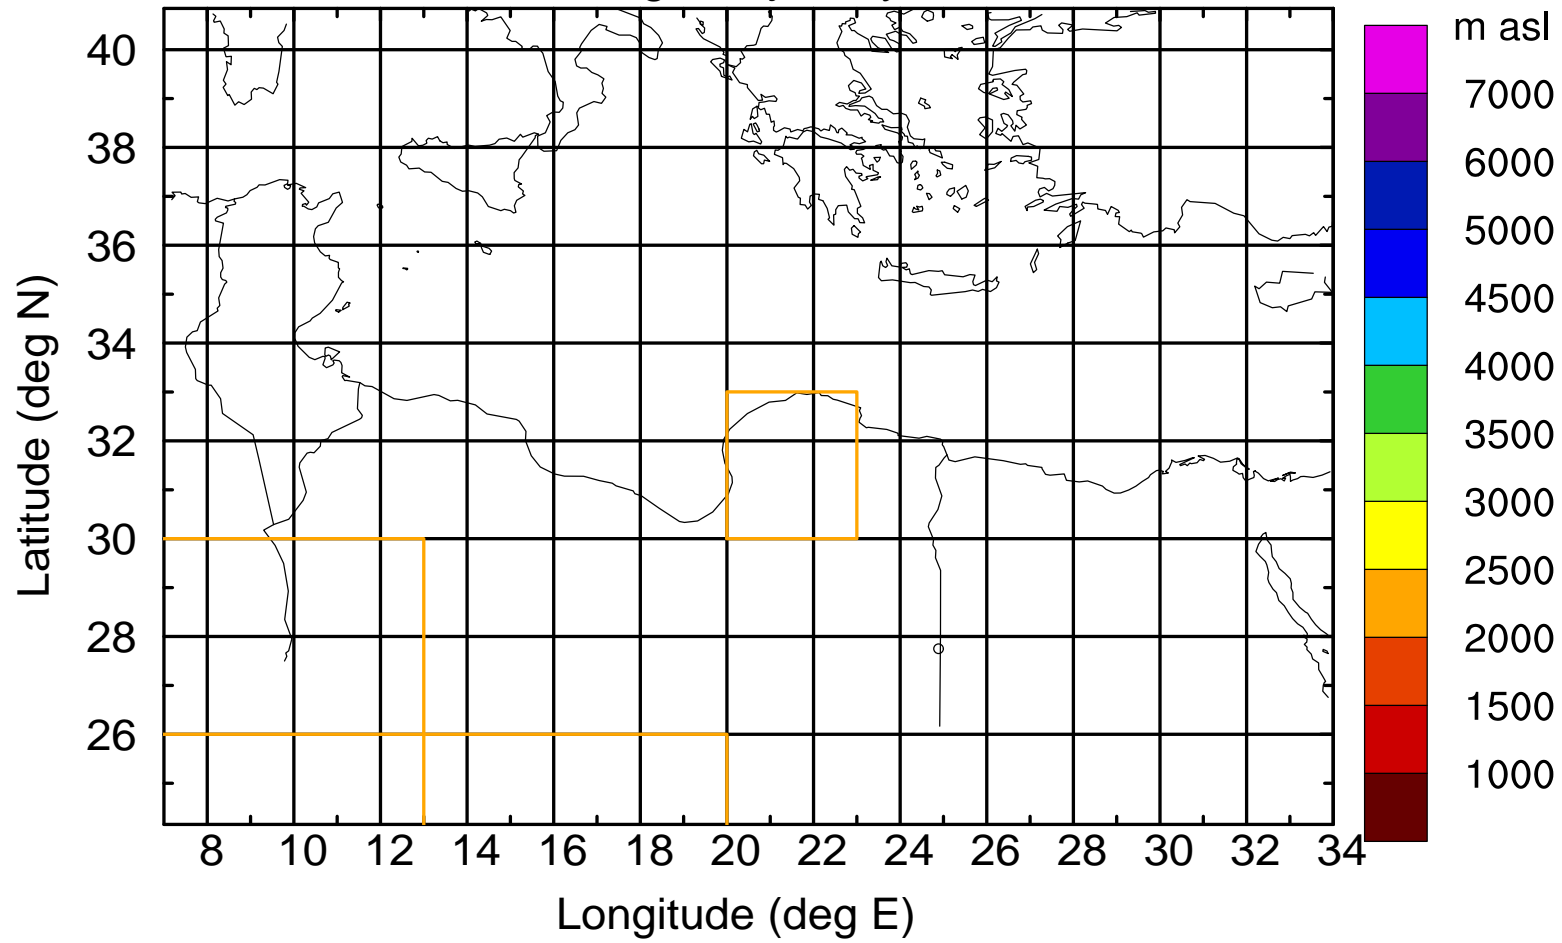

Paphos Airport ground station 20170422 5:00 UTC

Flight trajectory