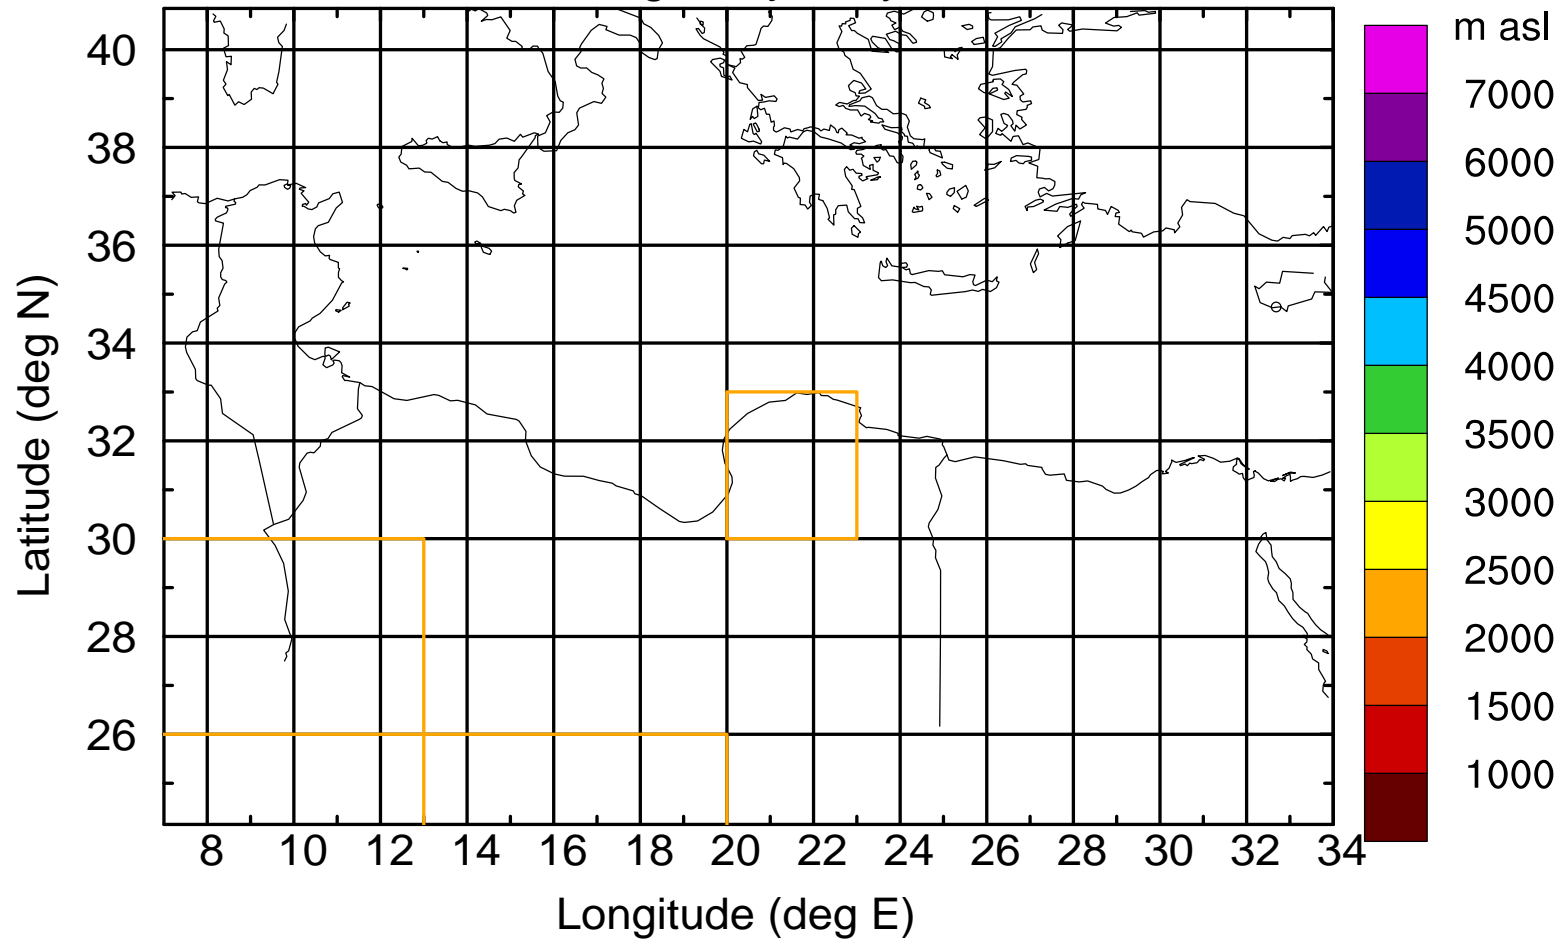

Paphos Airport ground station 20170422 5:00 UTC

Flight trajectory