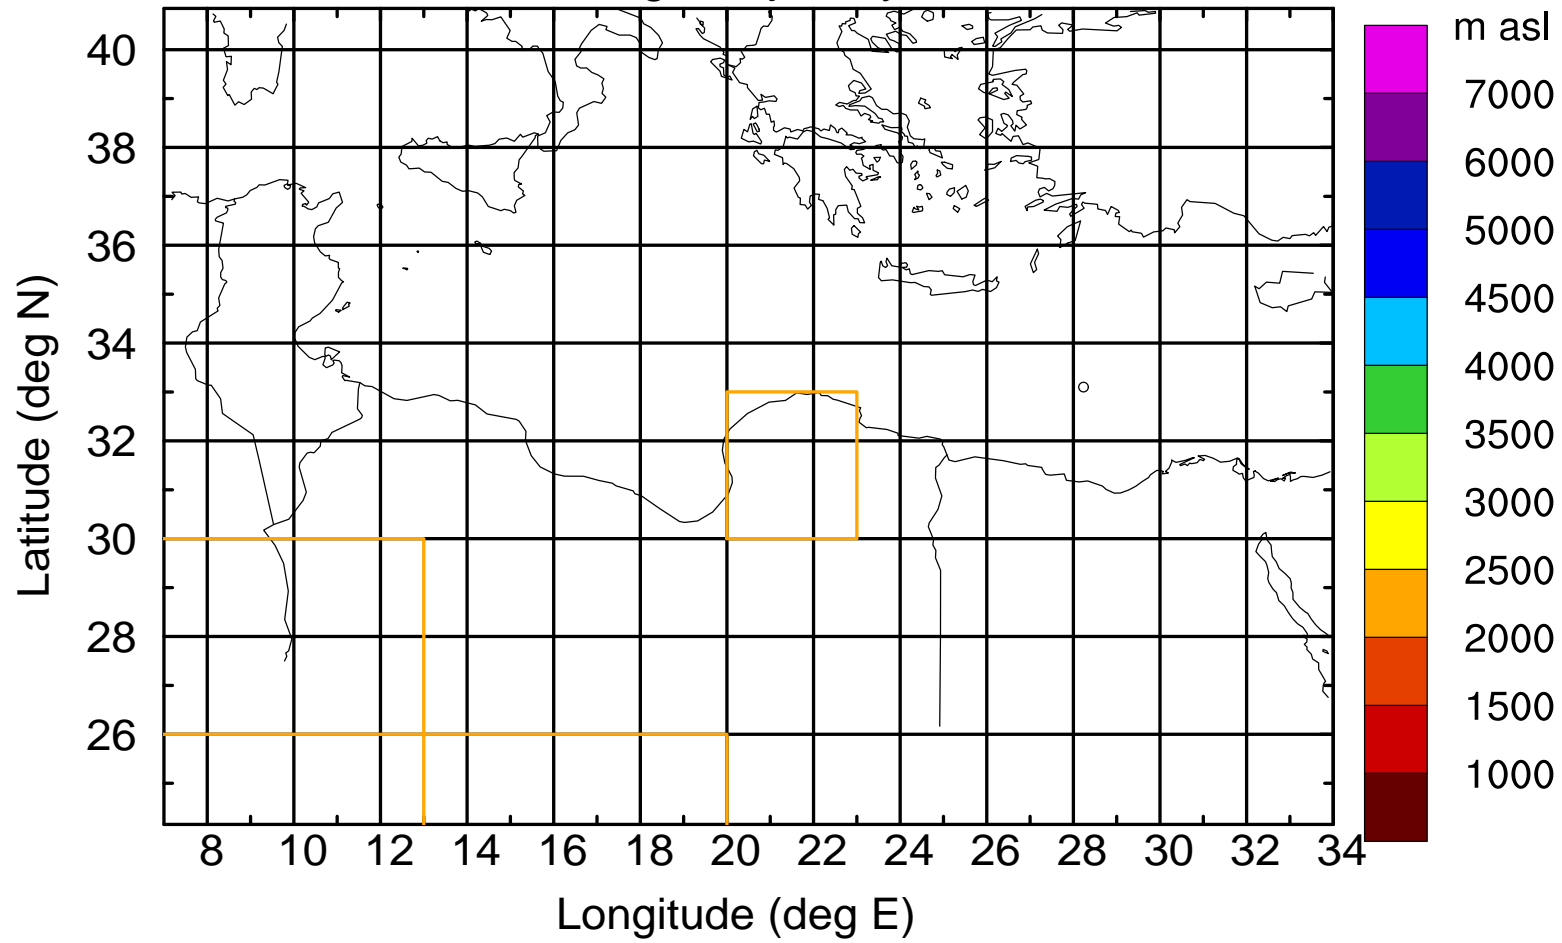

Paphos Airport ground station 20170422 5:00 UTC

Flight trajectory