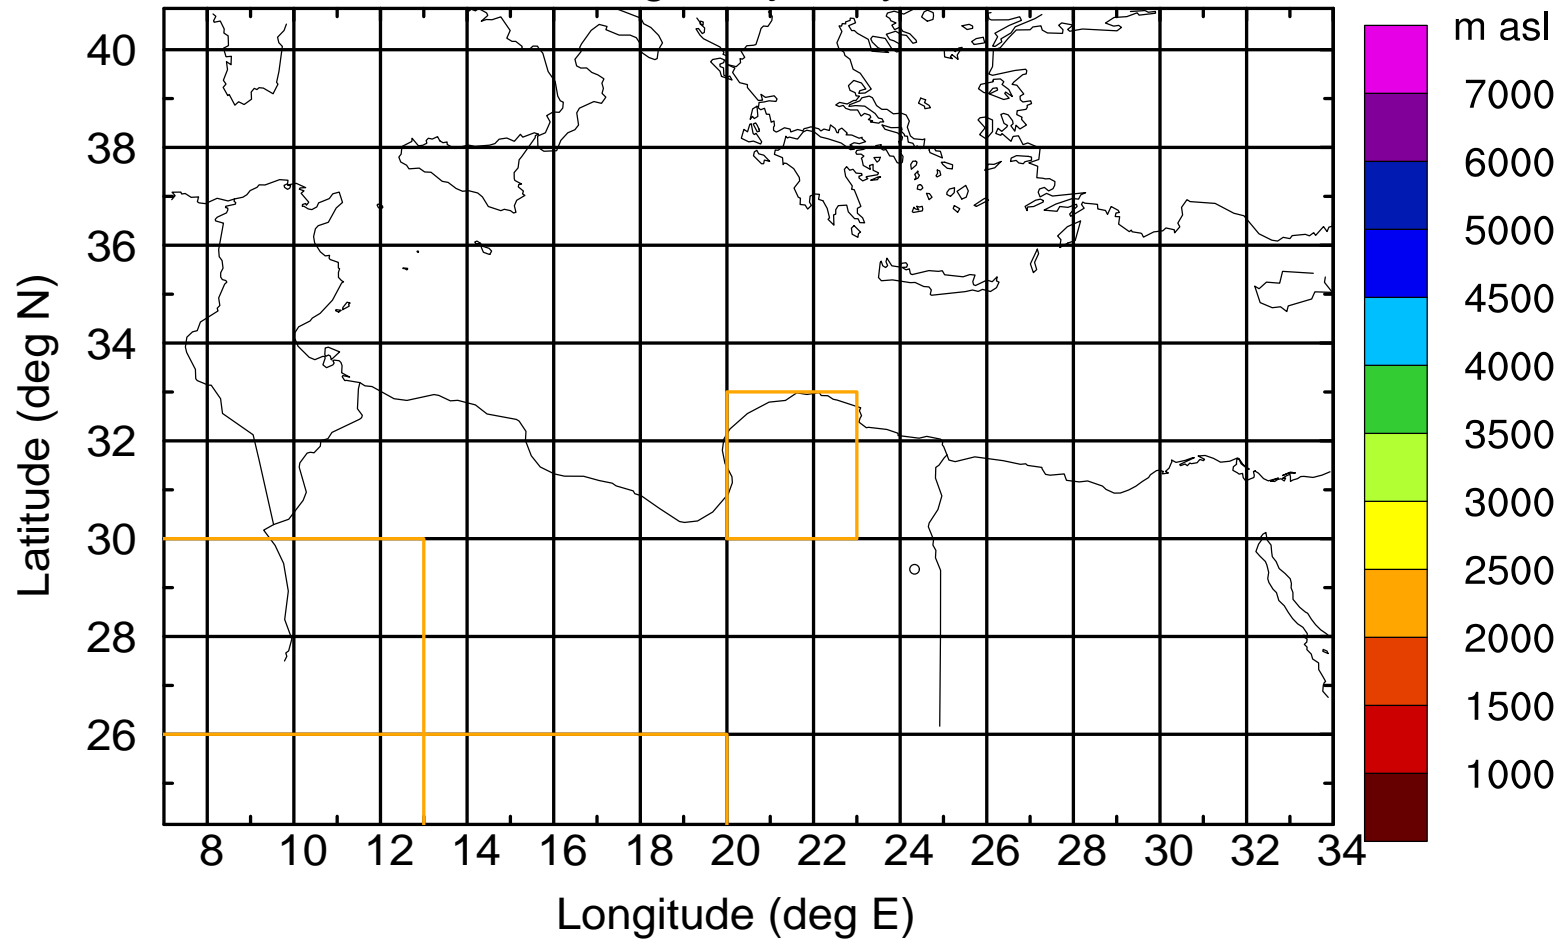

Paphos Airport ground station 20170422 5:00 UTC

Flight trajectory