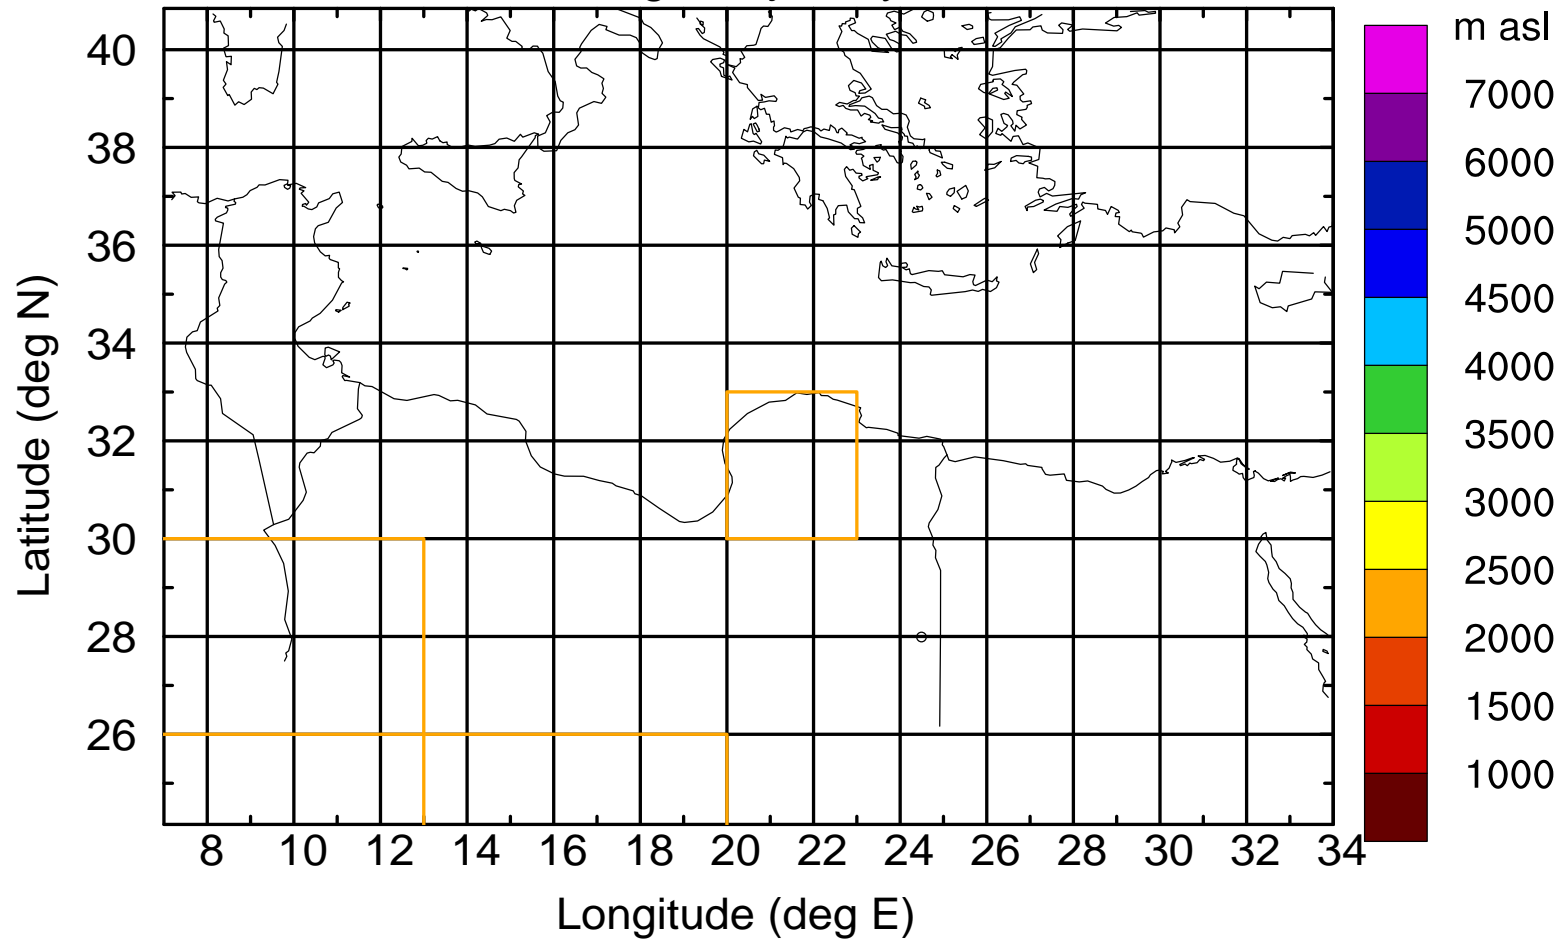

Paphos Airport ground station 20170422 5:00 UTC

Flight trajectory