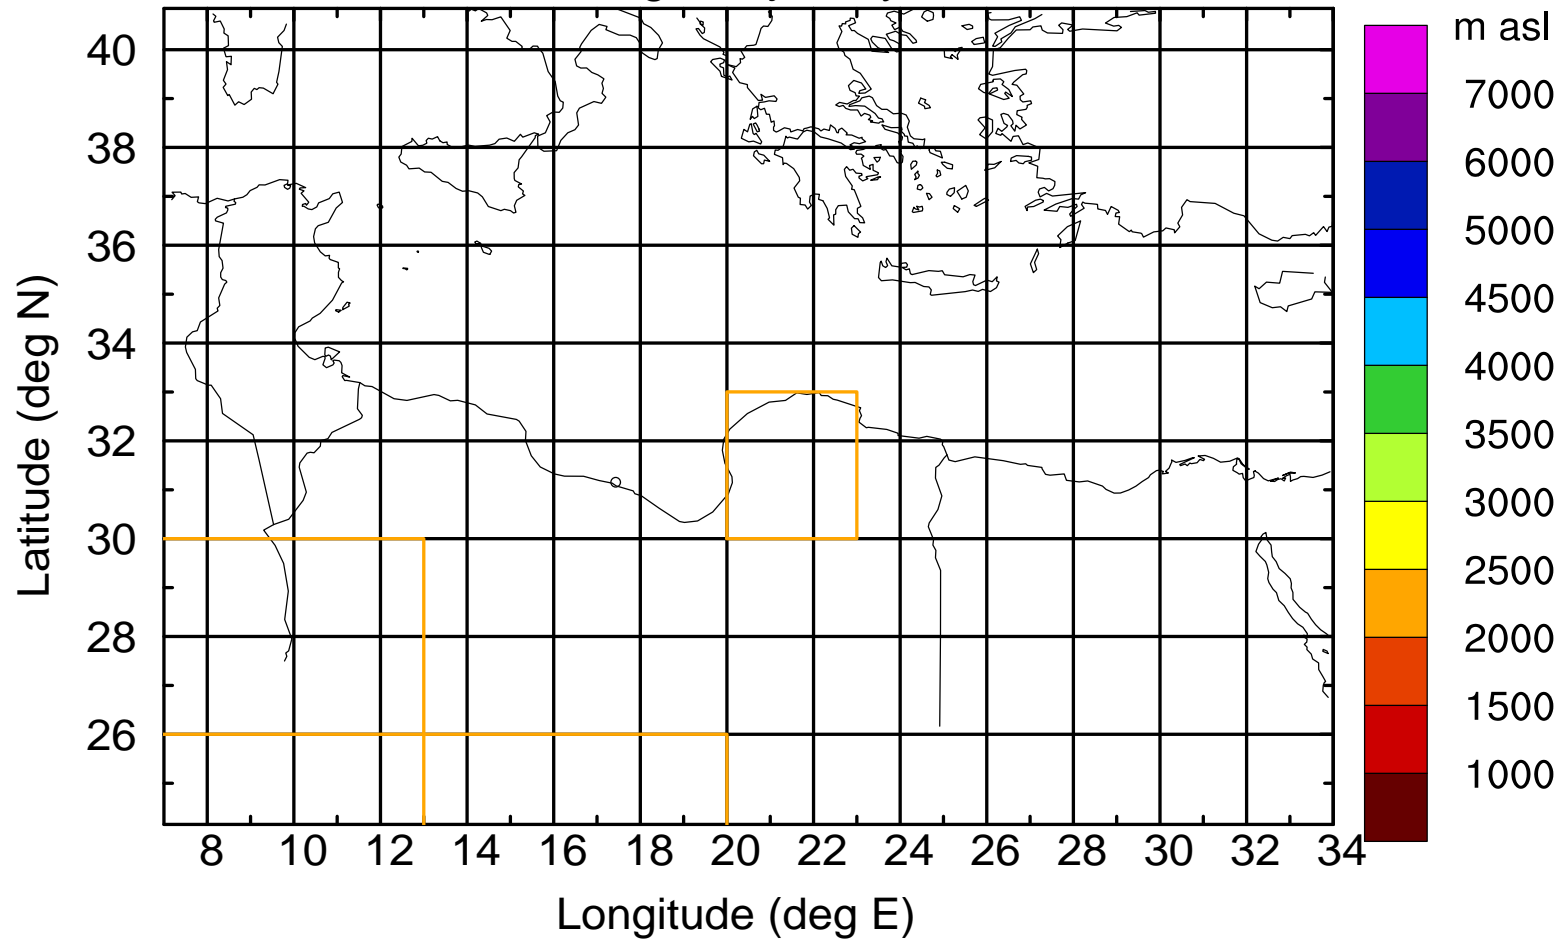

Paphos Airport ground station 20170422 5:00 UTC

Flight trajectory