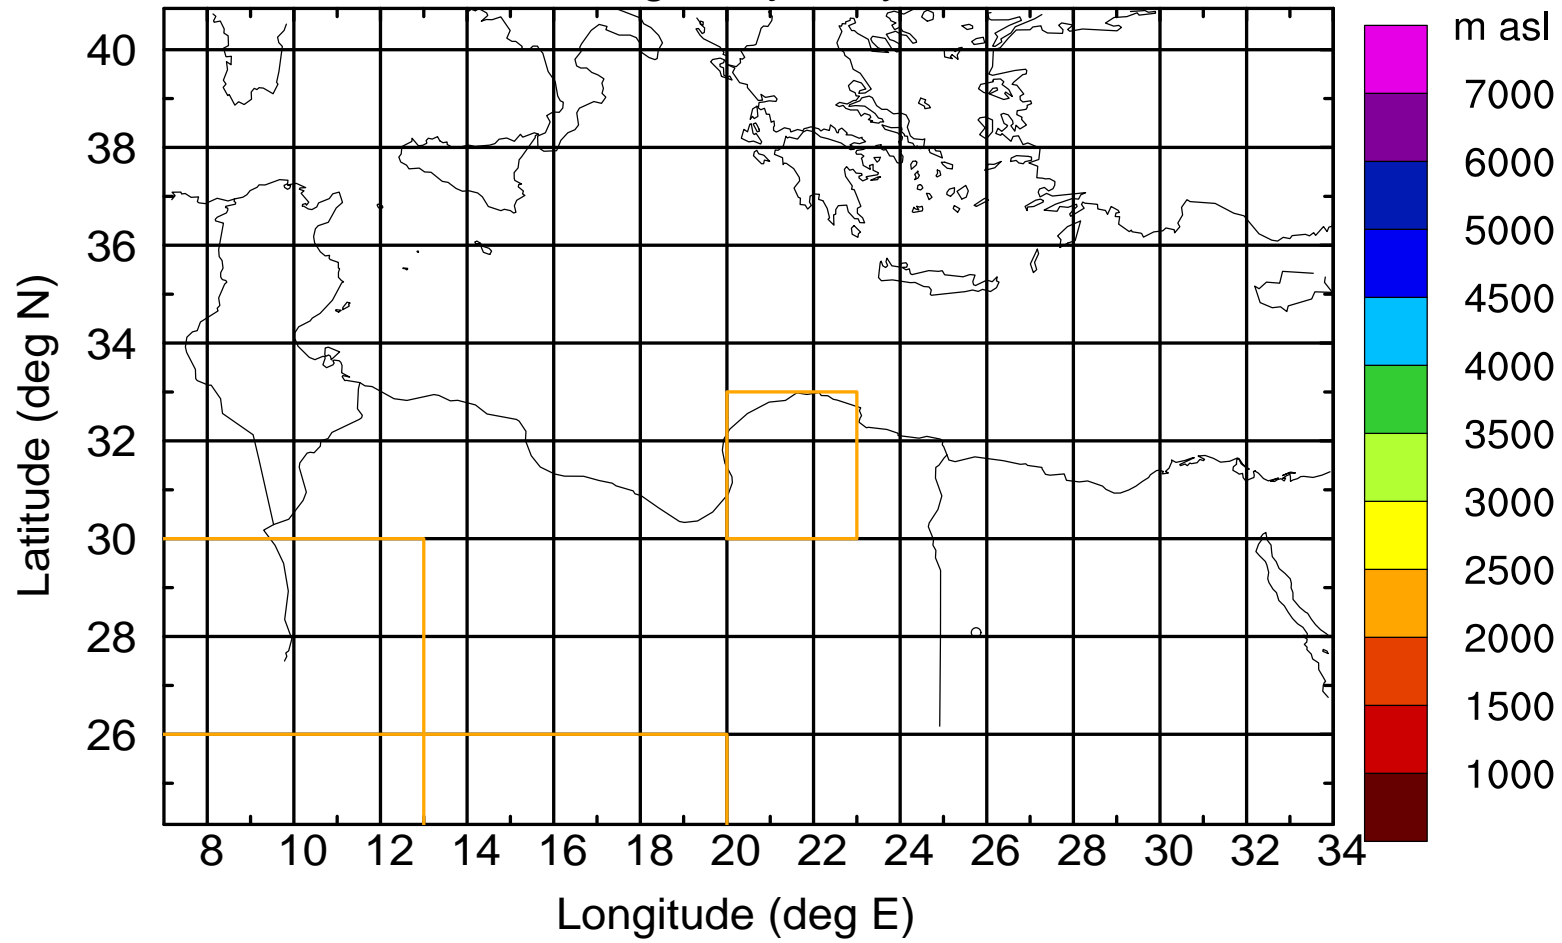

Paphos Airport ground station 20170422 5:00 UTC

Flight trajectory