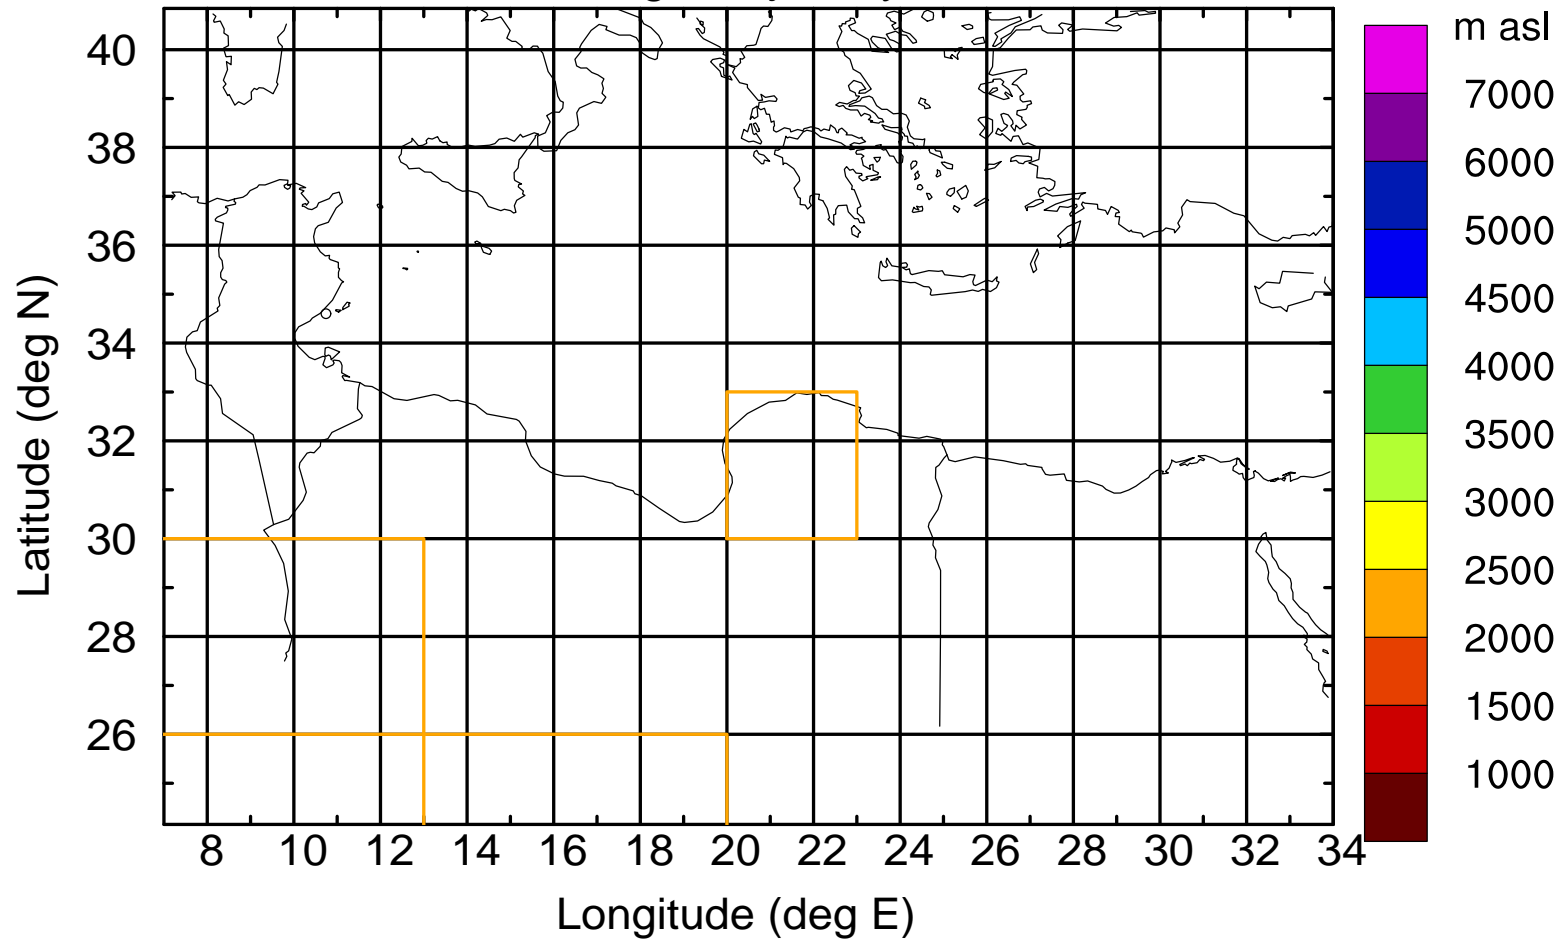

Paphos Airport ground station 20170422 5:00 UTC

Flight trajectory