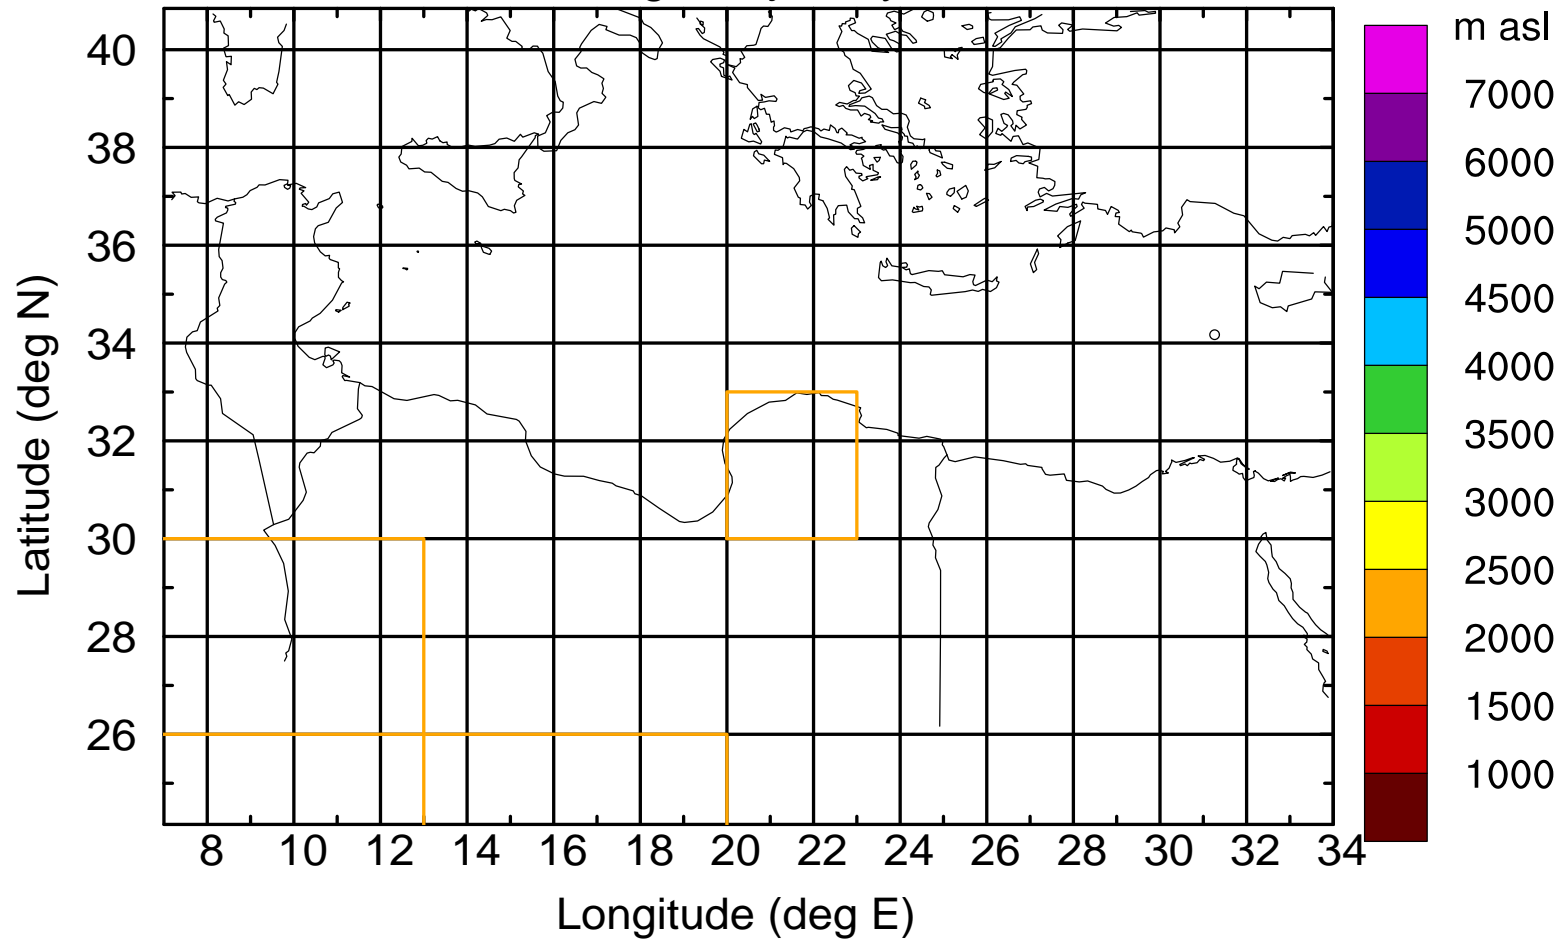

Paphos Airport ground station 20170422 5:00 UTC

Flight trajectory