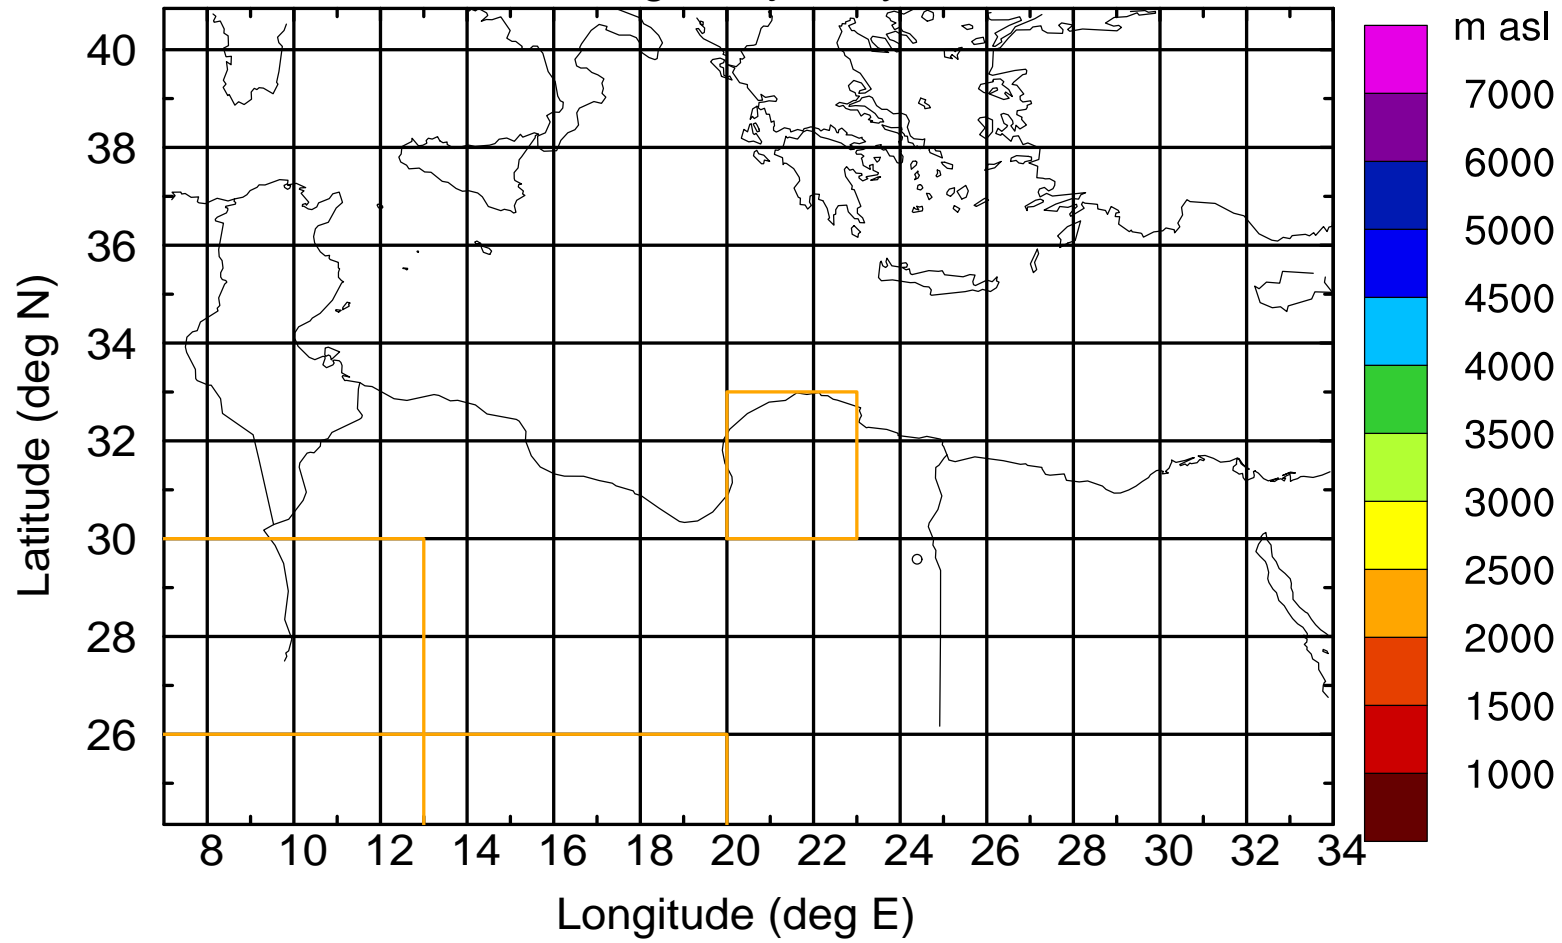

Paphos Airport ground station 20170422 5:00 UTC

Flight trajectory