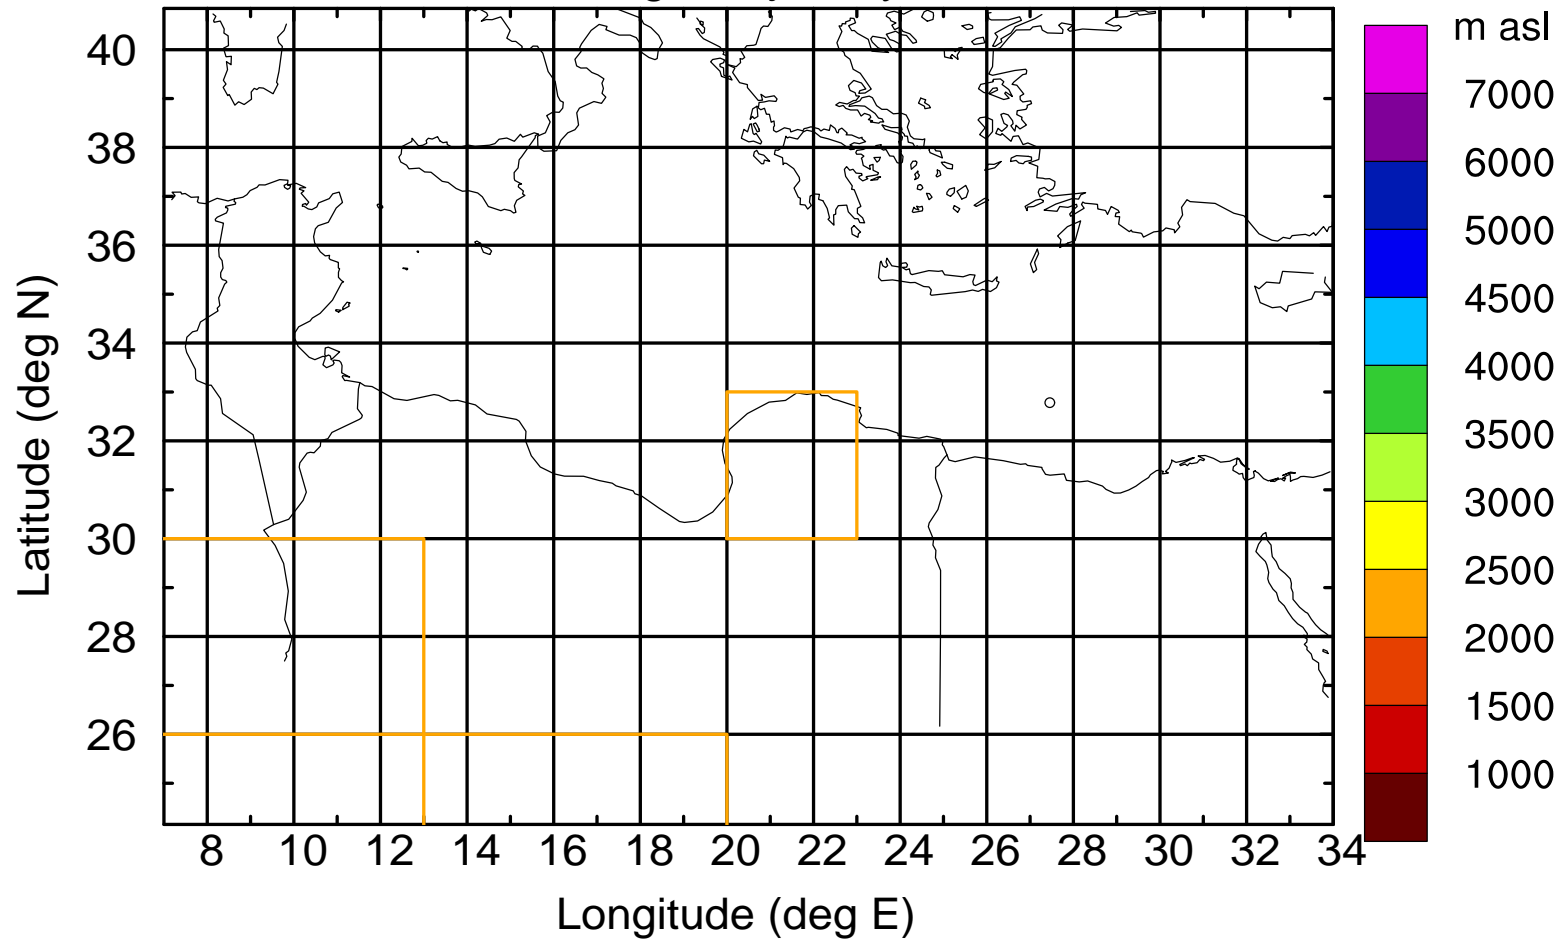

Paphos Airport ground station 20170422 5:00 UTC

Flight trajectory