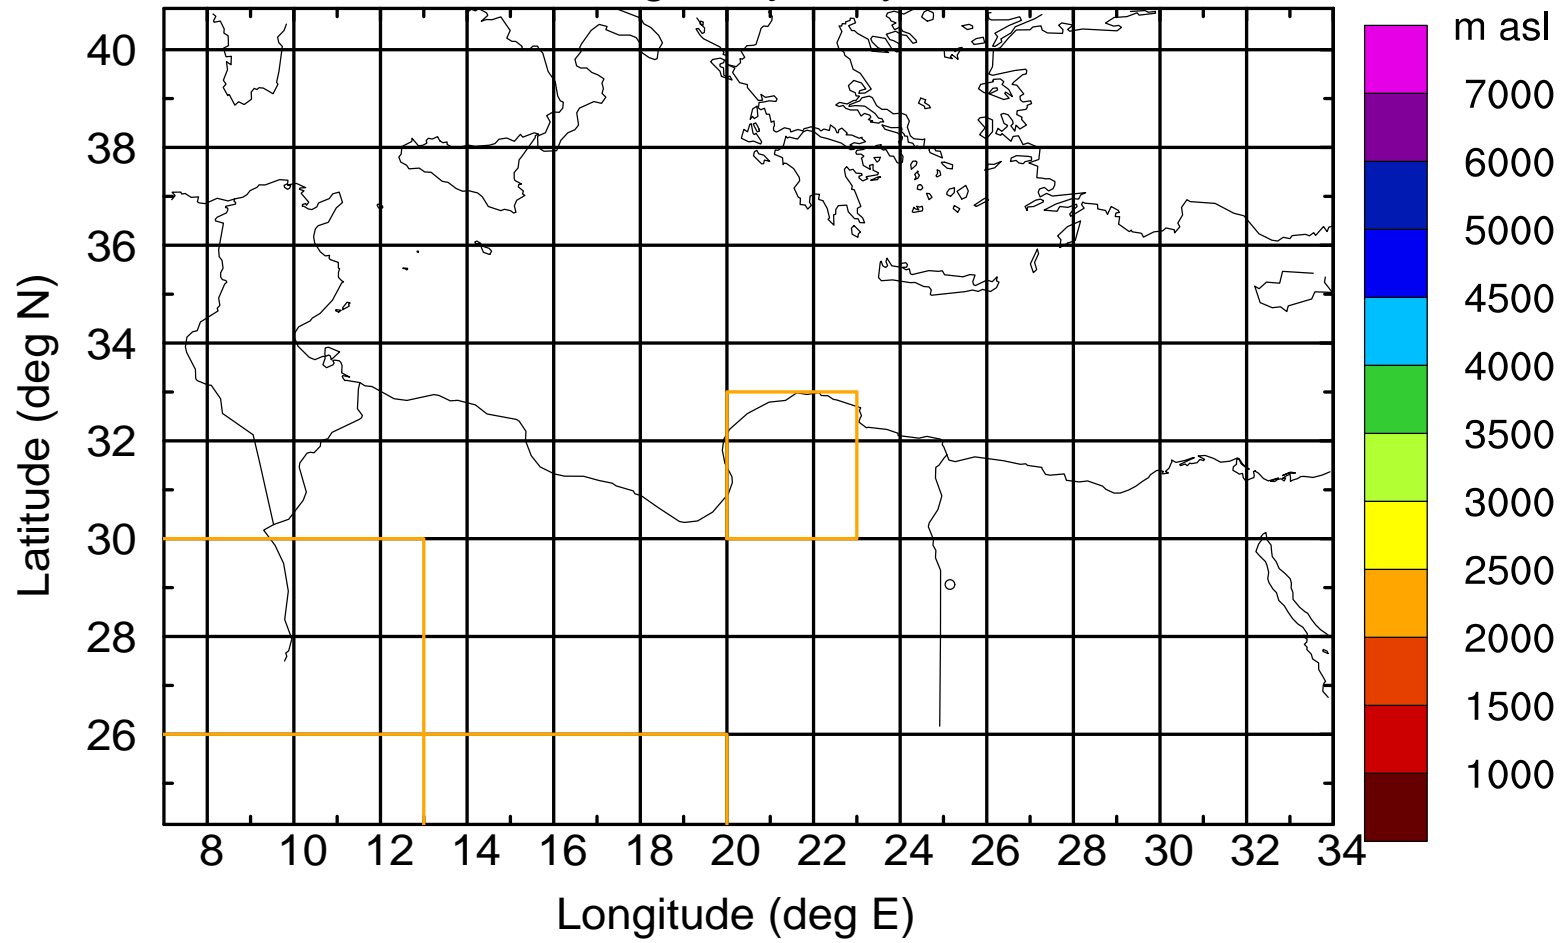

Paphos Airport ground station 20170422 5:00 UTC

Flight trajectory