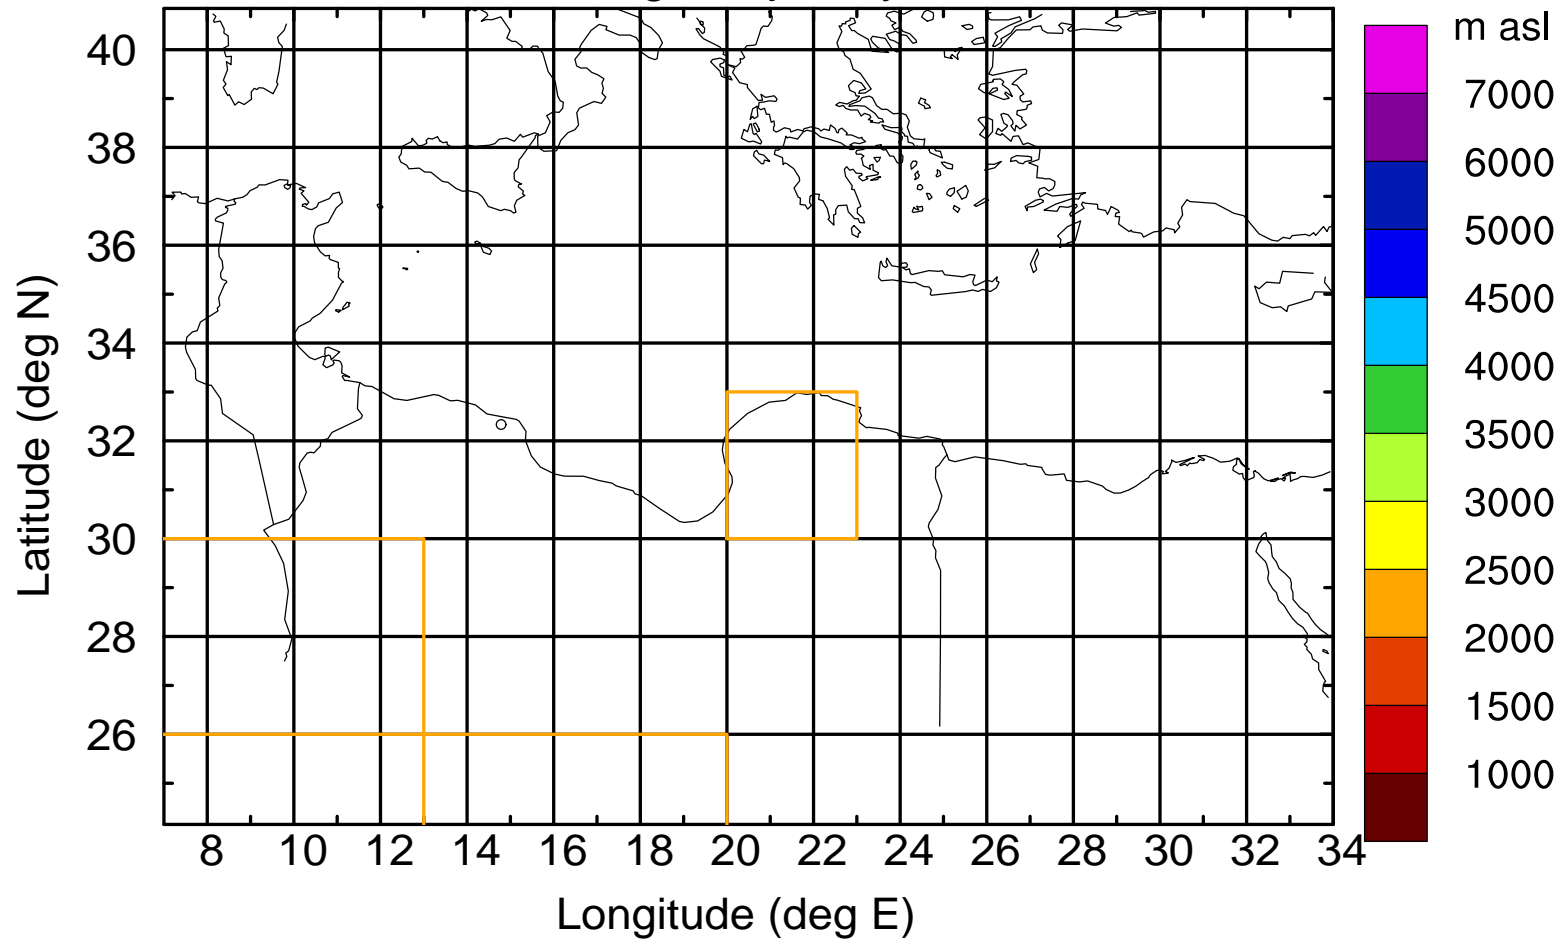

Paphos Airport ground station 20170422 5:00 UTC

Flight trajectory