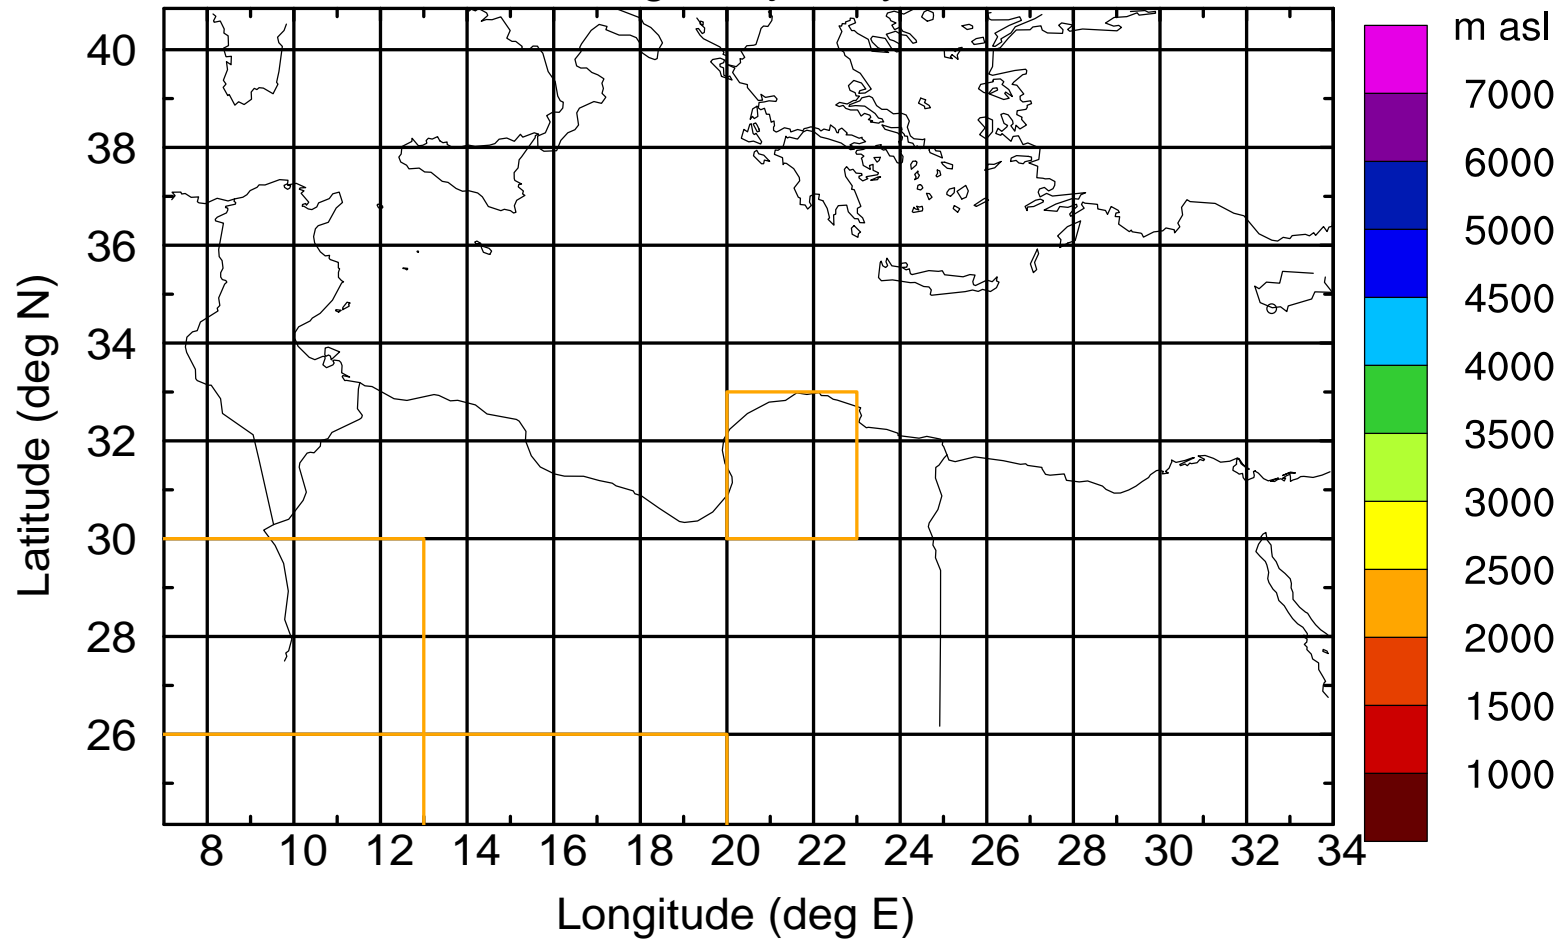

Paphos Airport ground station 20170422 5:00 UTC

Flight trajectory