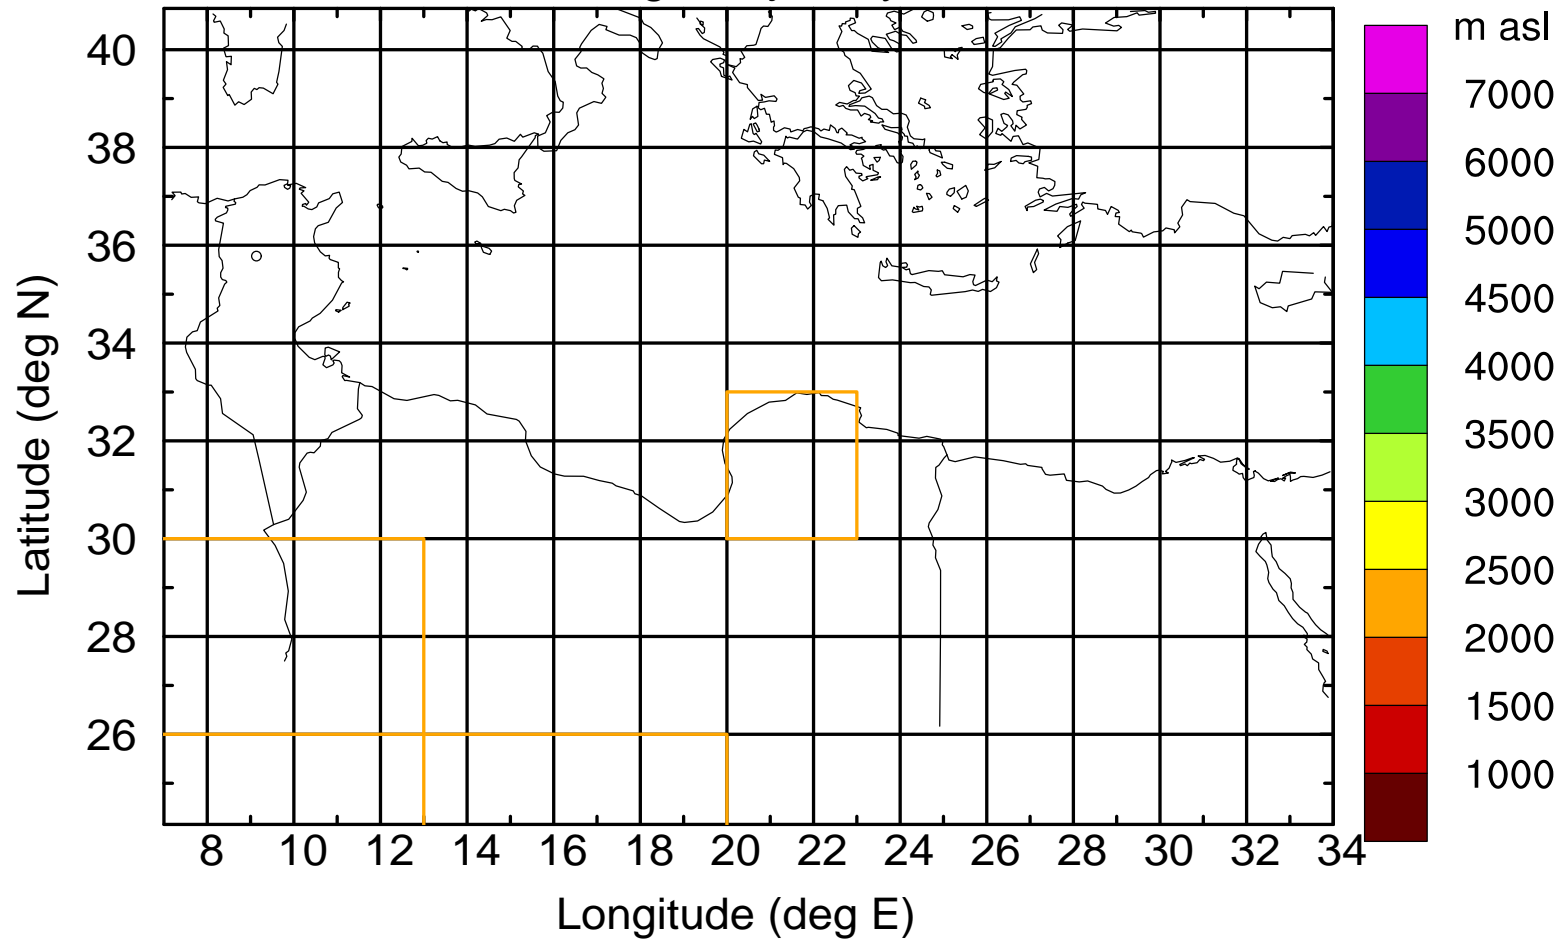

Paphos Airport ground station 20170422 5:00 UTC

Flight trajectory