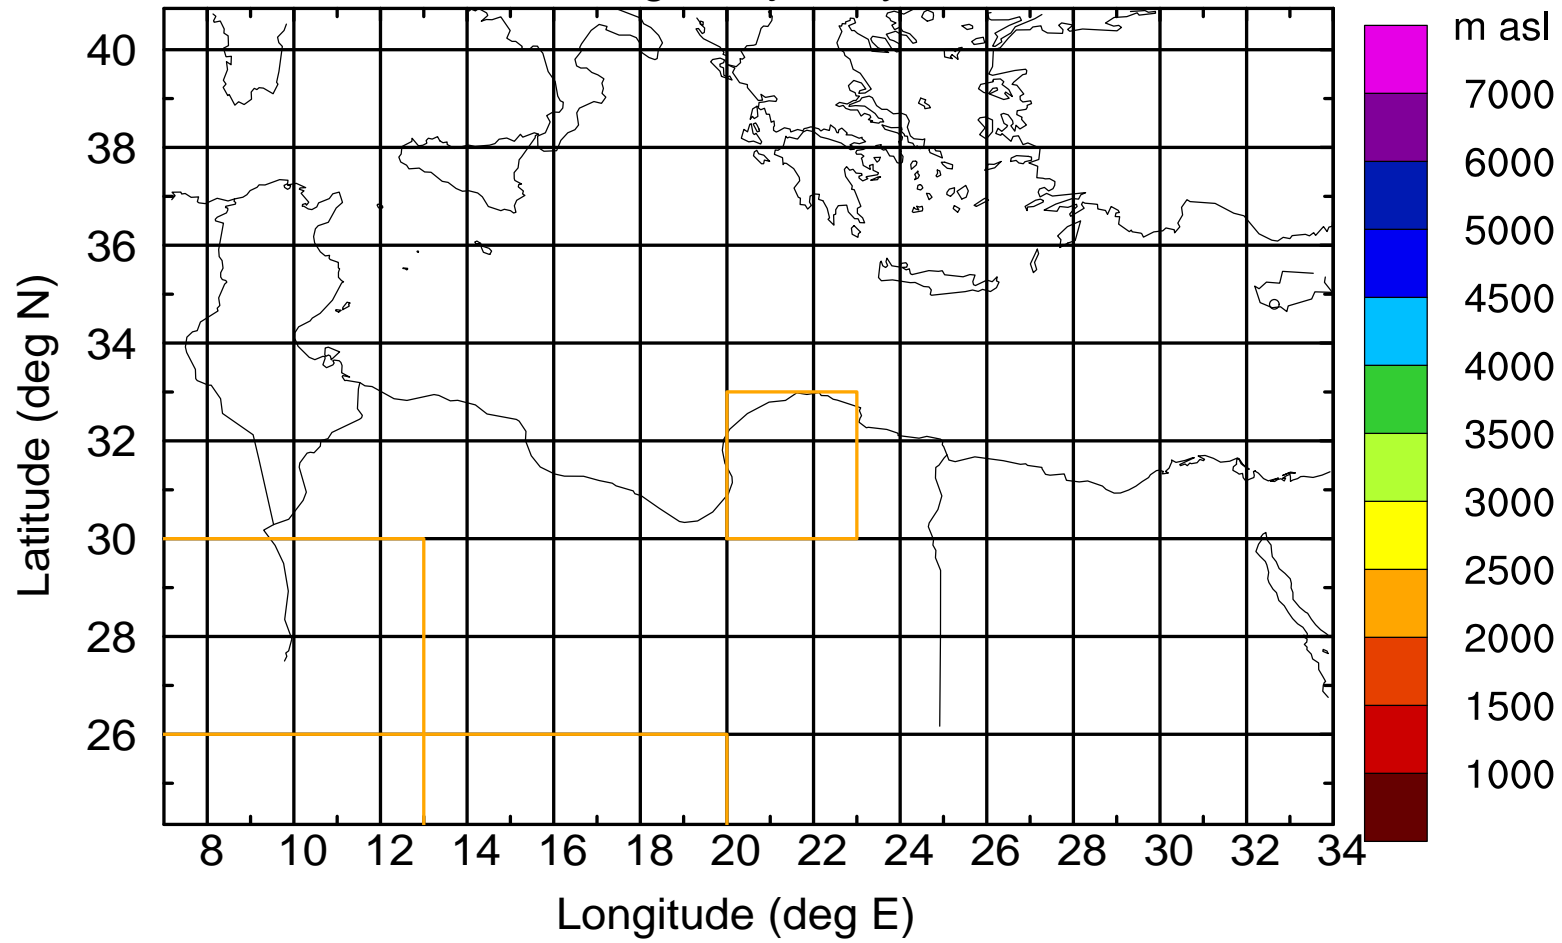

Paphos Airport ground station 20170422 5:00 UTC

Flight trajectory