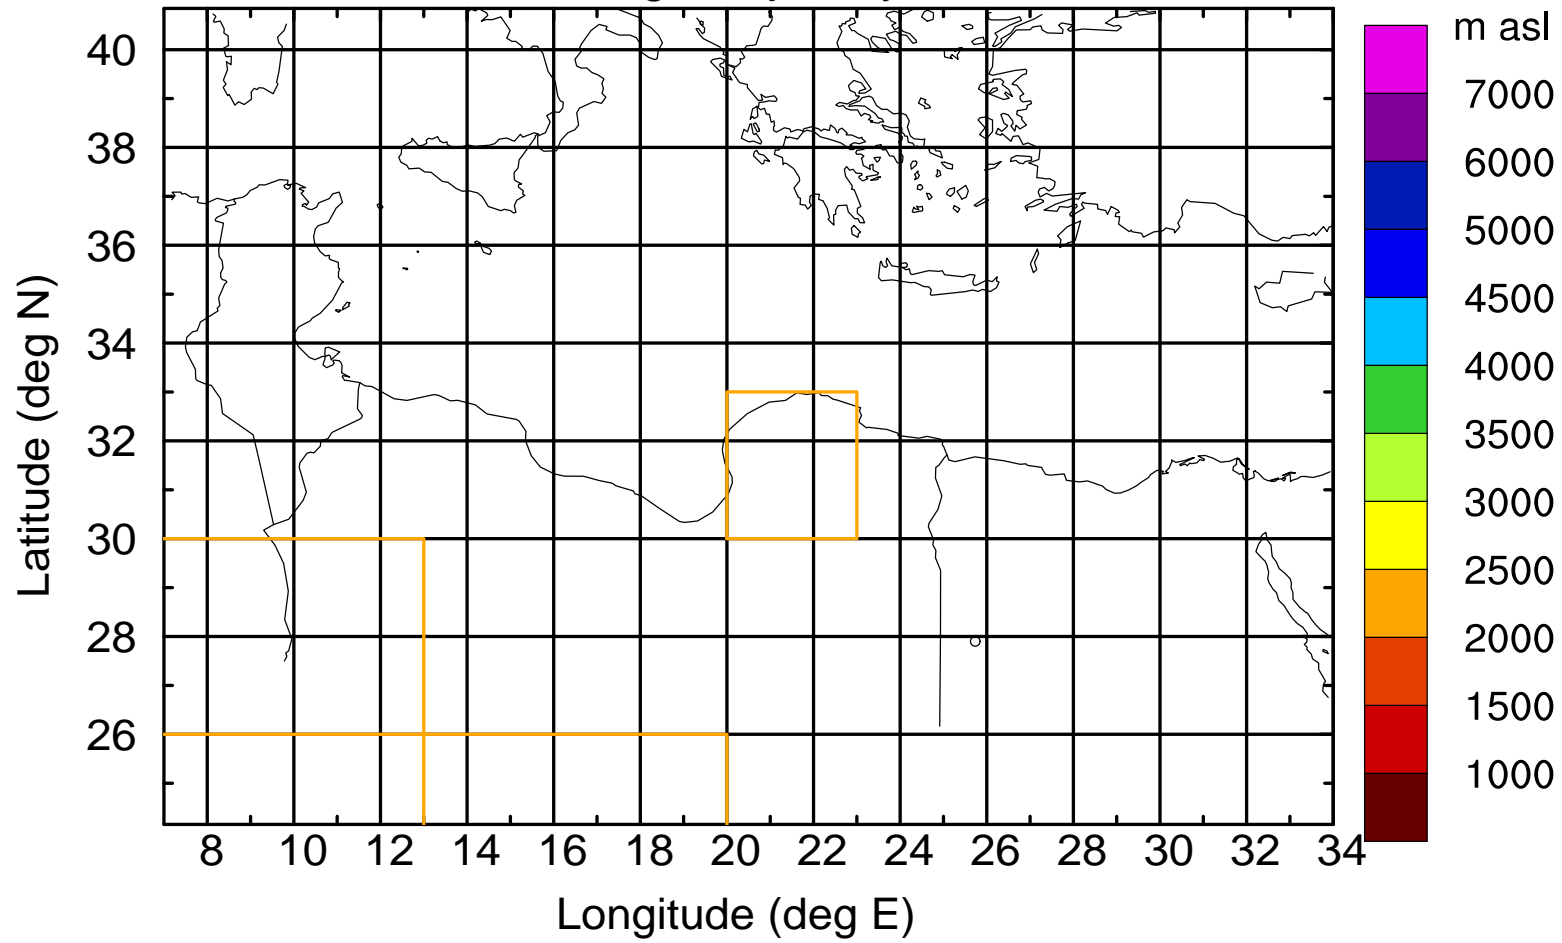

Paphos Airport ground station 20170422 5:00 UTC

Flight trajectory