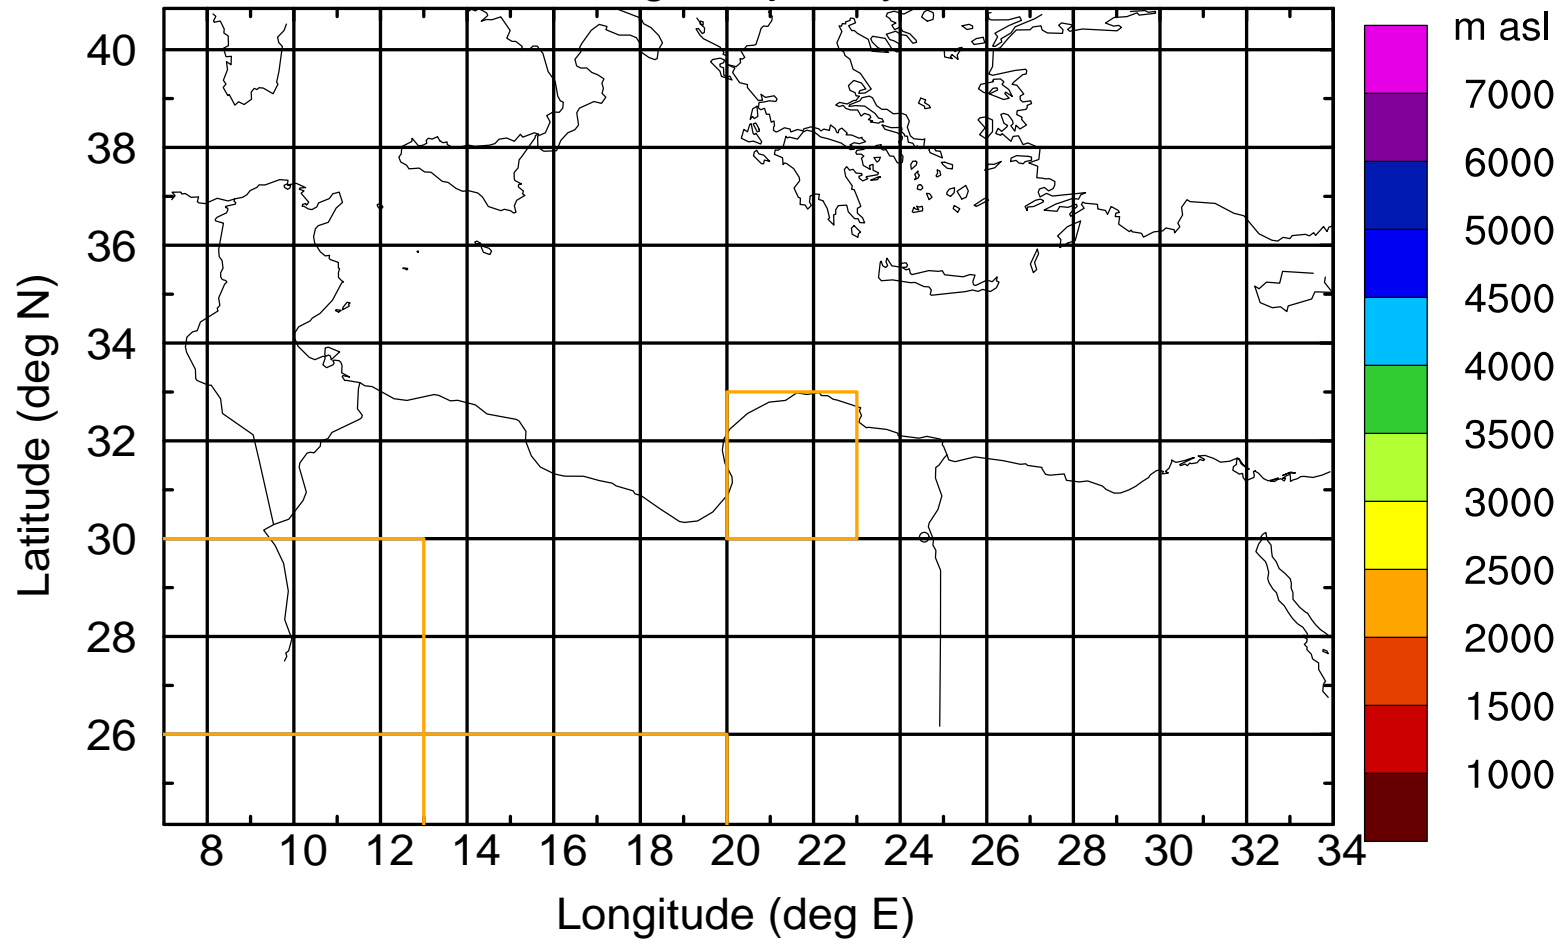

Paphos Airport ground station 20170422 5:00 UTC

Flight trajectory