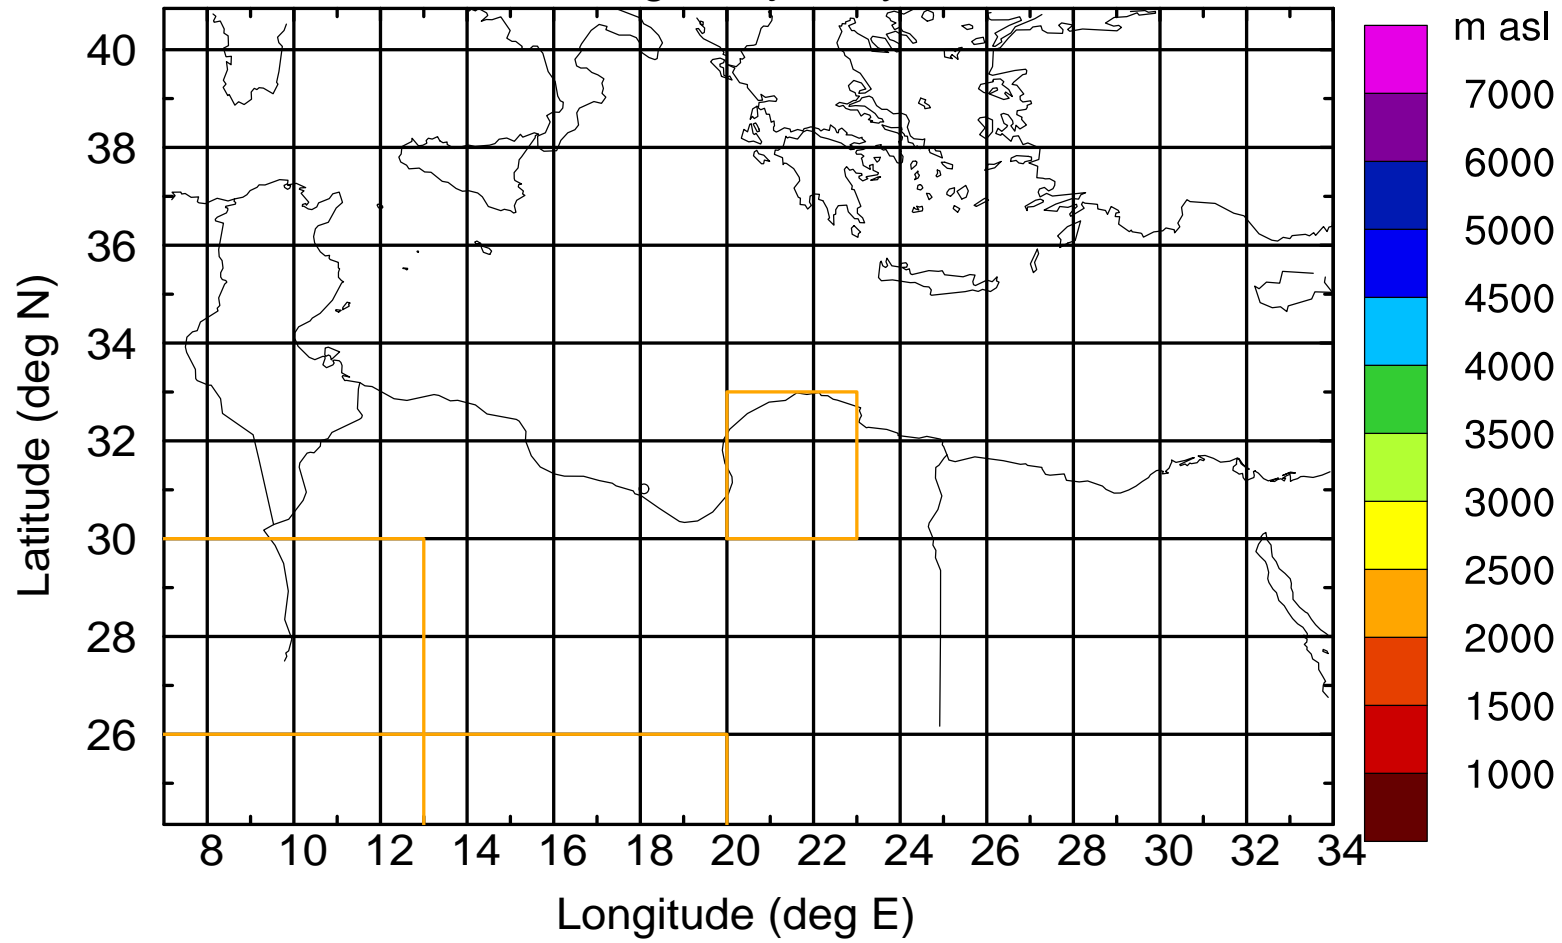

Paphos Airport ground station 20170422 5:00 UTC

Flight trajectory