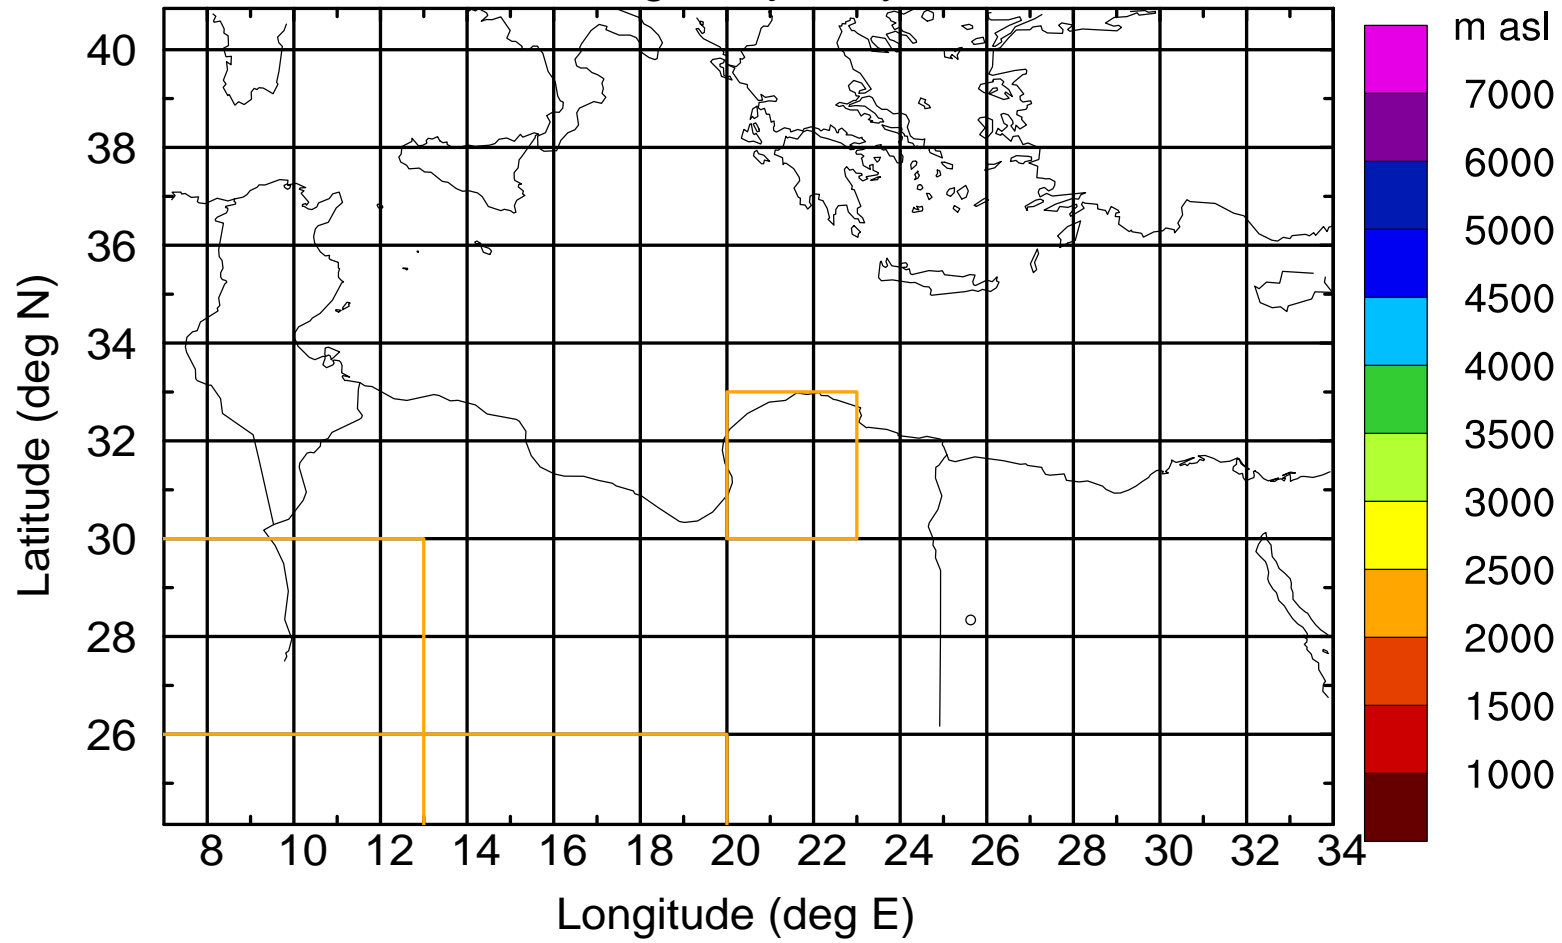

Paphos Airport ground station 20170422 5:00 UTC

Flight trajectory