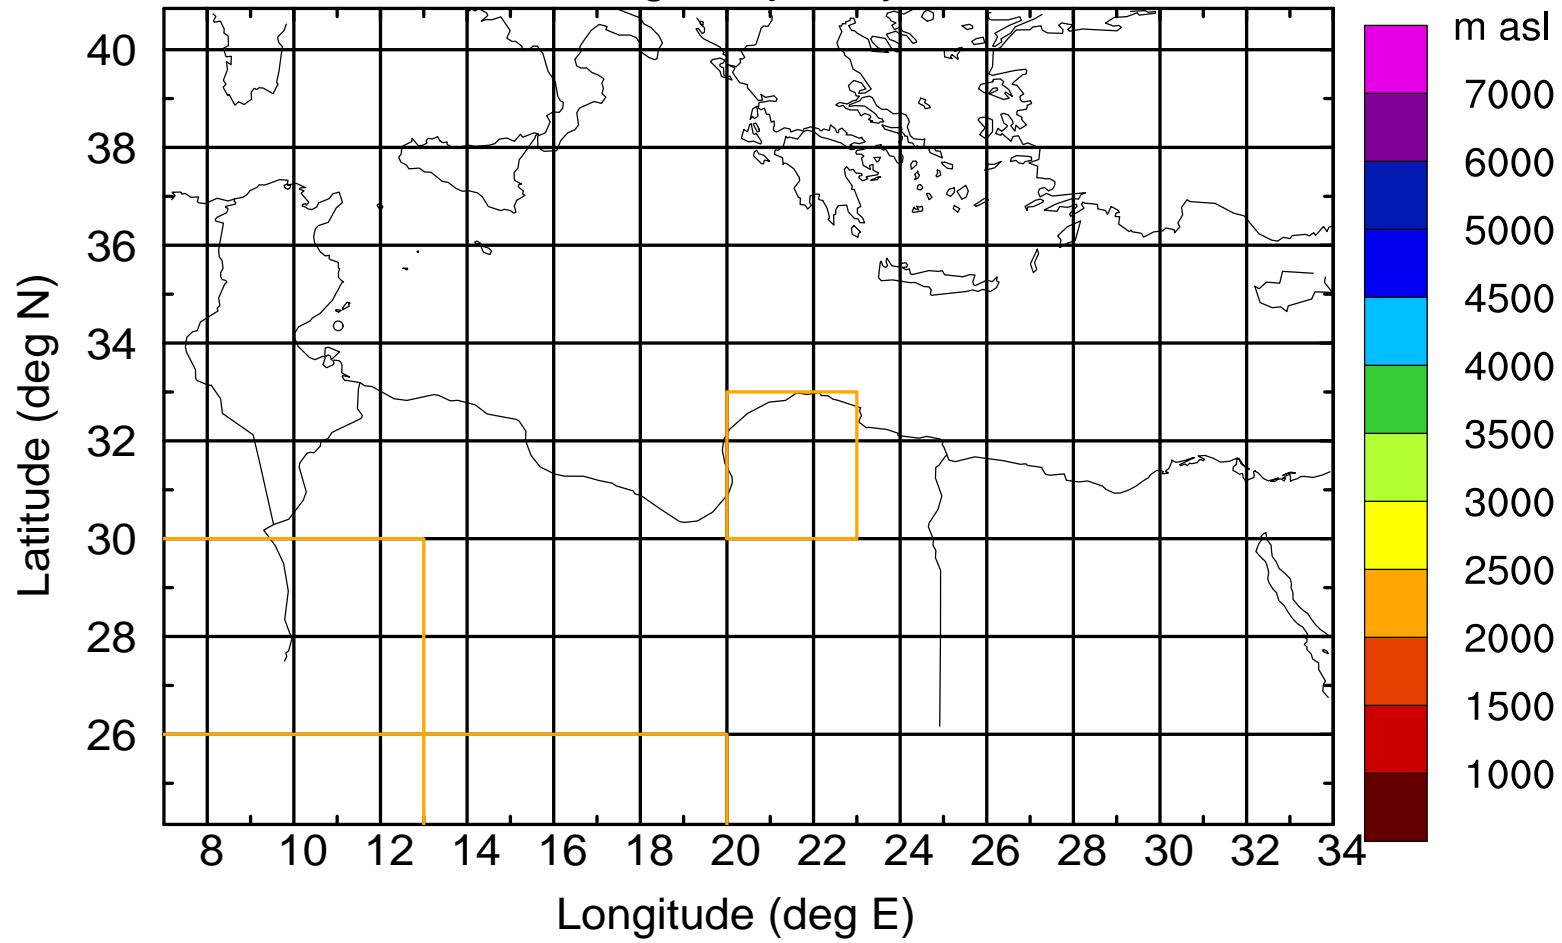

Paphos Airport ground station 20170422 5:00 UTC

Flight trajectory