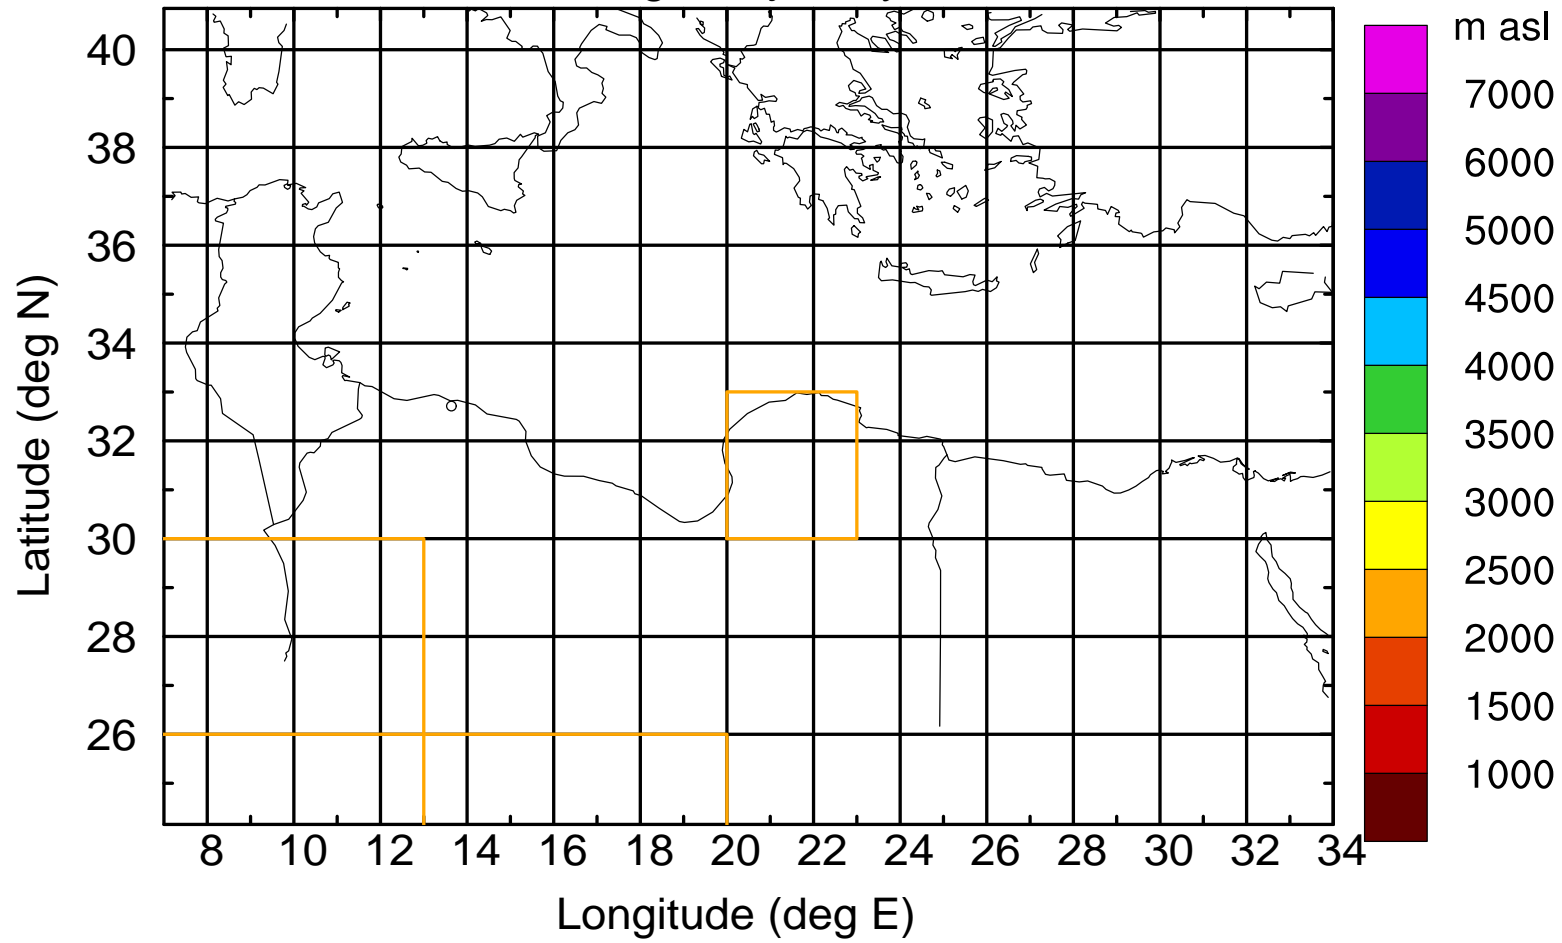

Paphos Airport ground station 20170422 5:00 UTC

Flight trajectory