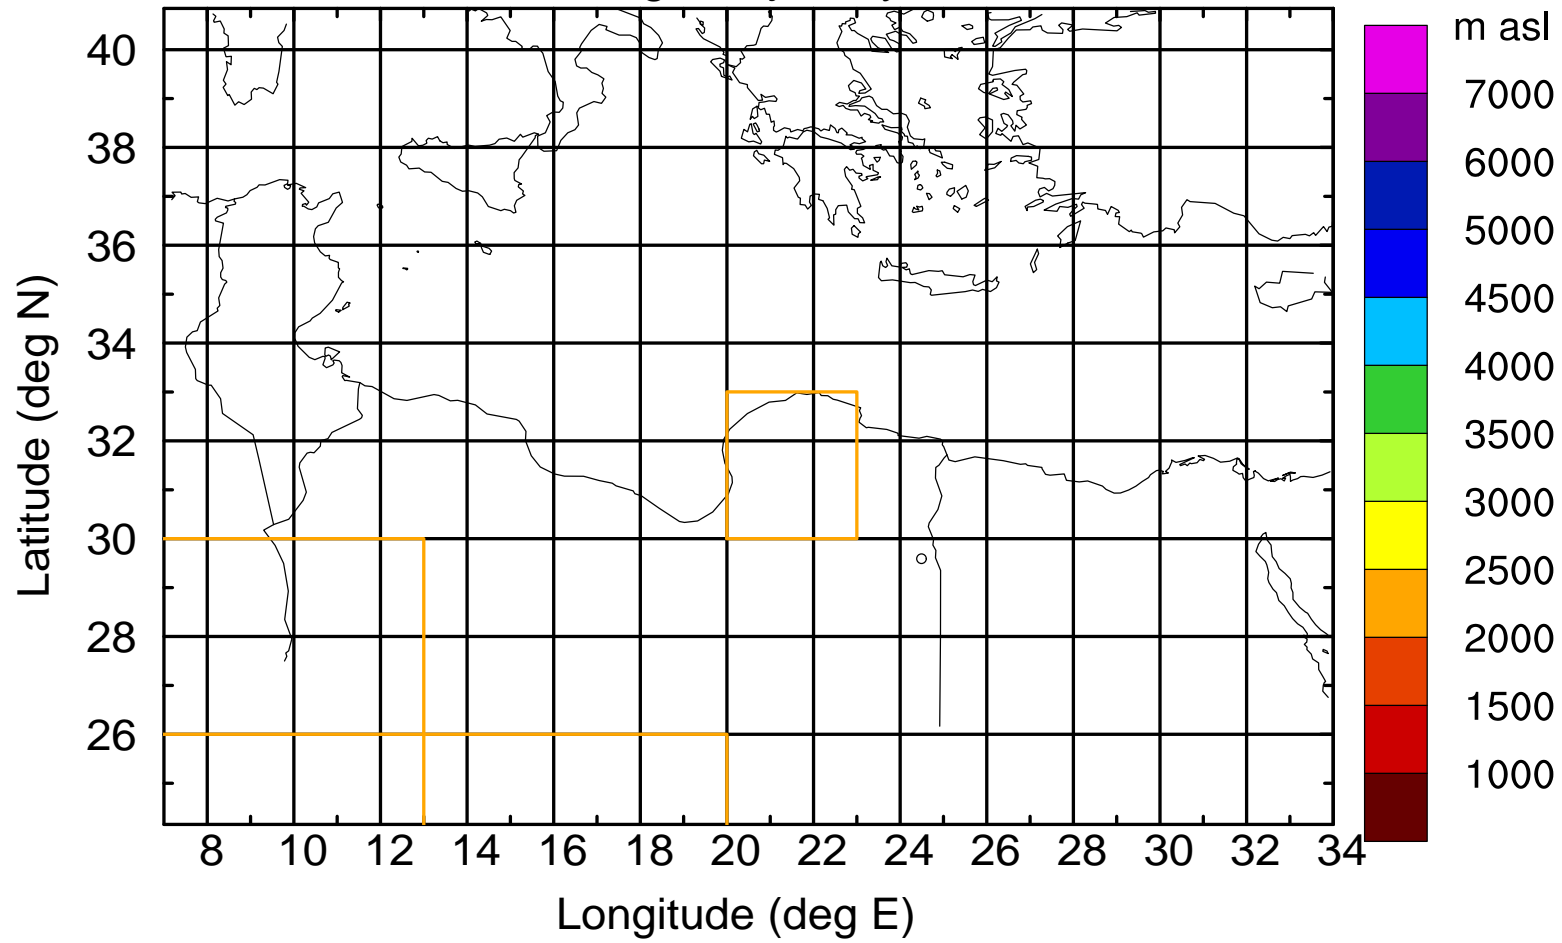

Paphos Airport ground station 20170422 5:00 UTC

Flight trajectory