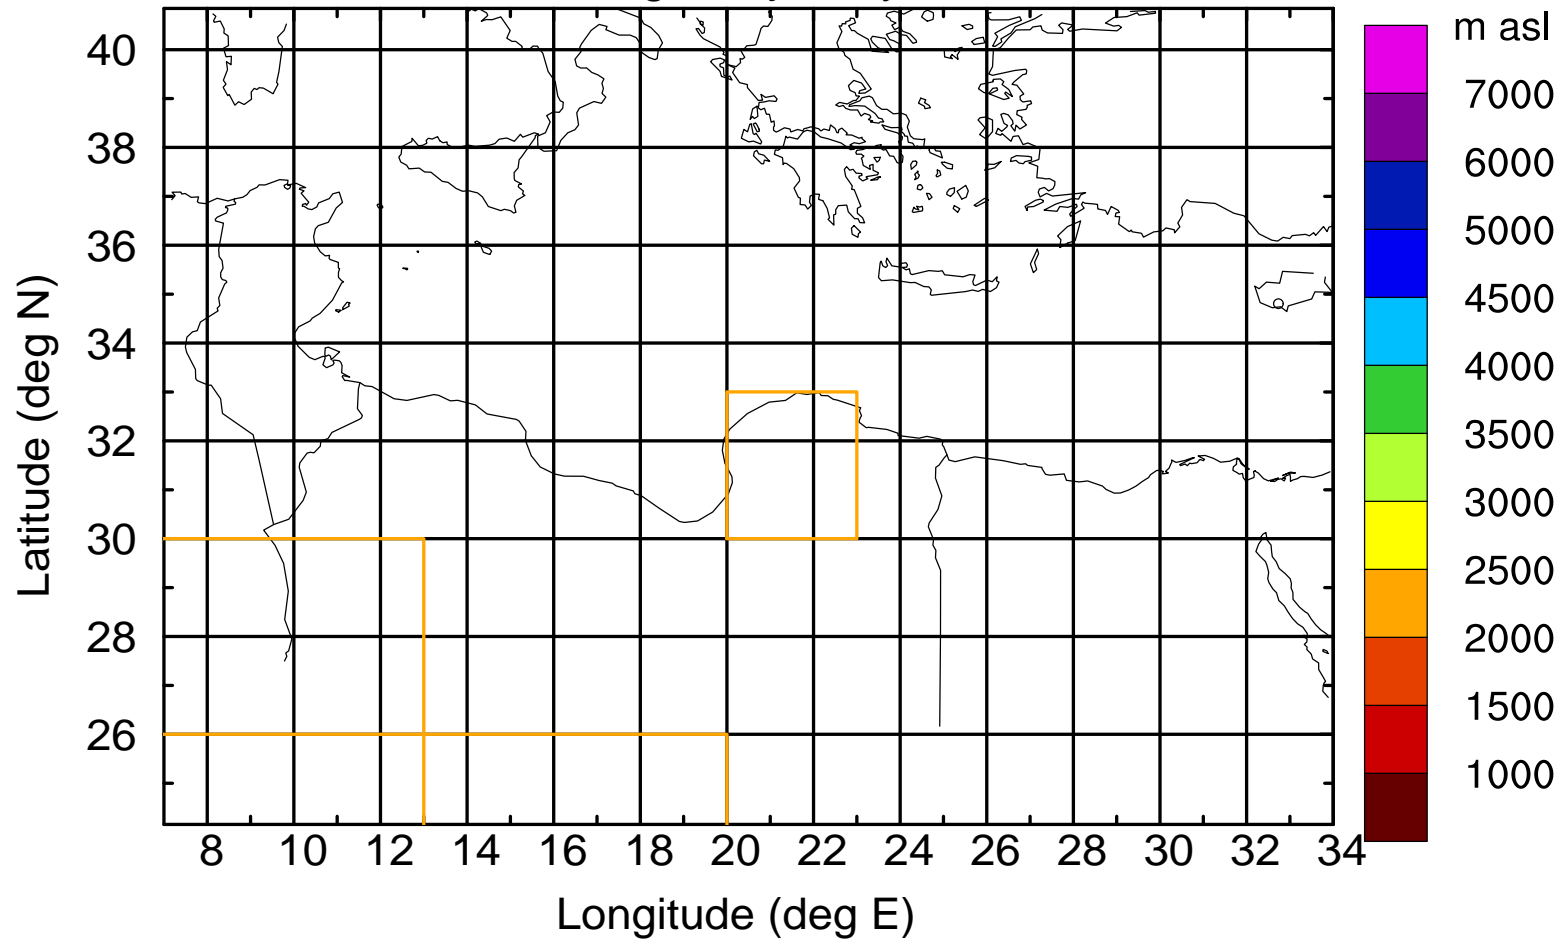

Paphos Airport ground station 20170422 5:00 UTC

Flight trajectory