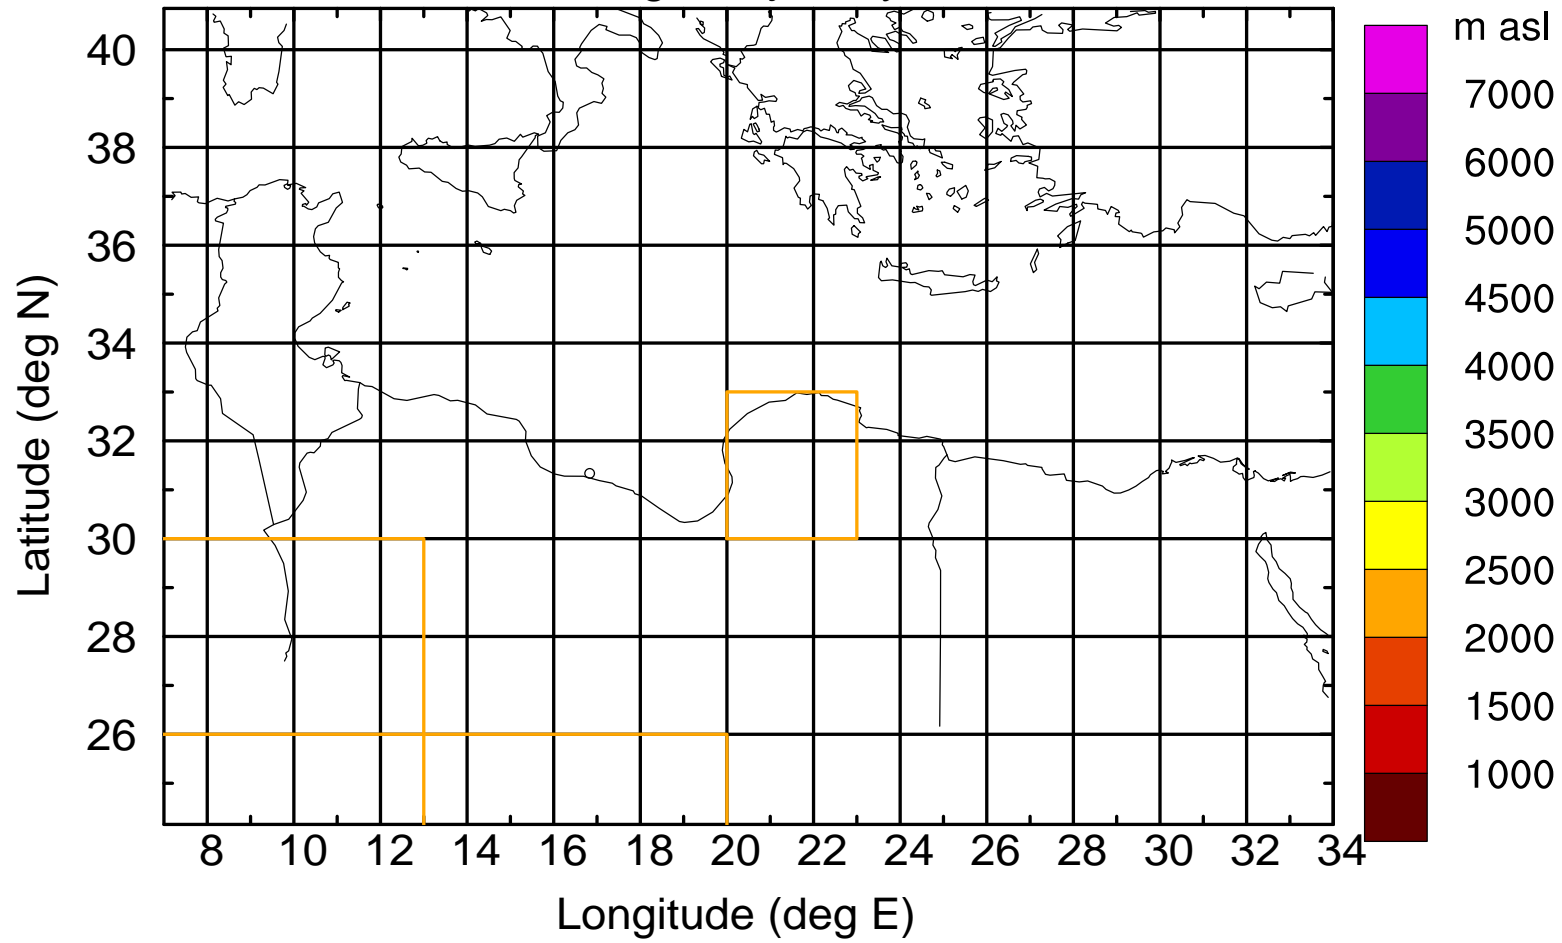

Paphos Airport ground station 20170422 5:00 UTC

Flight trajectory