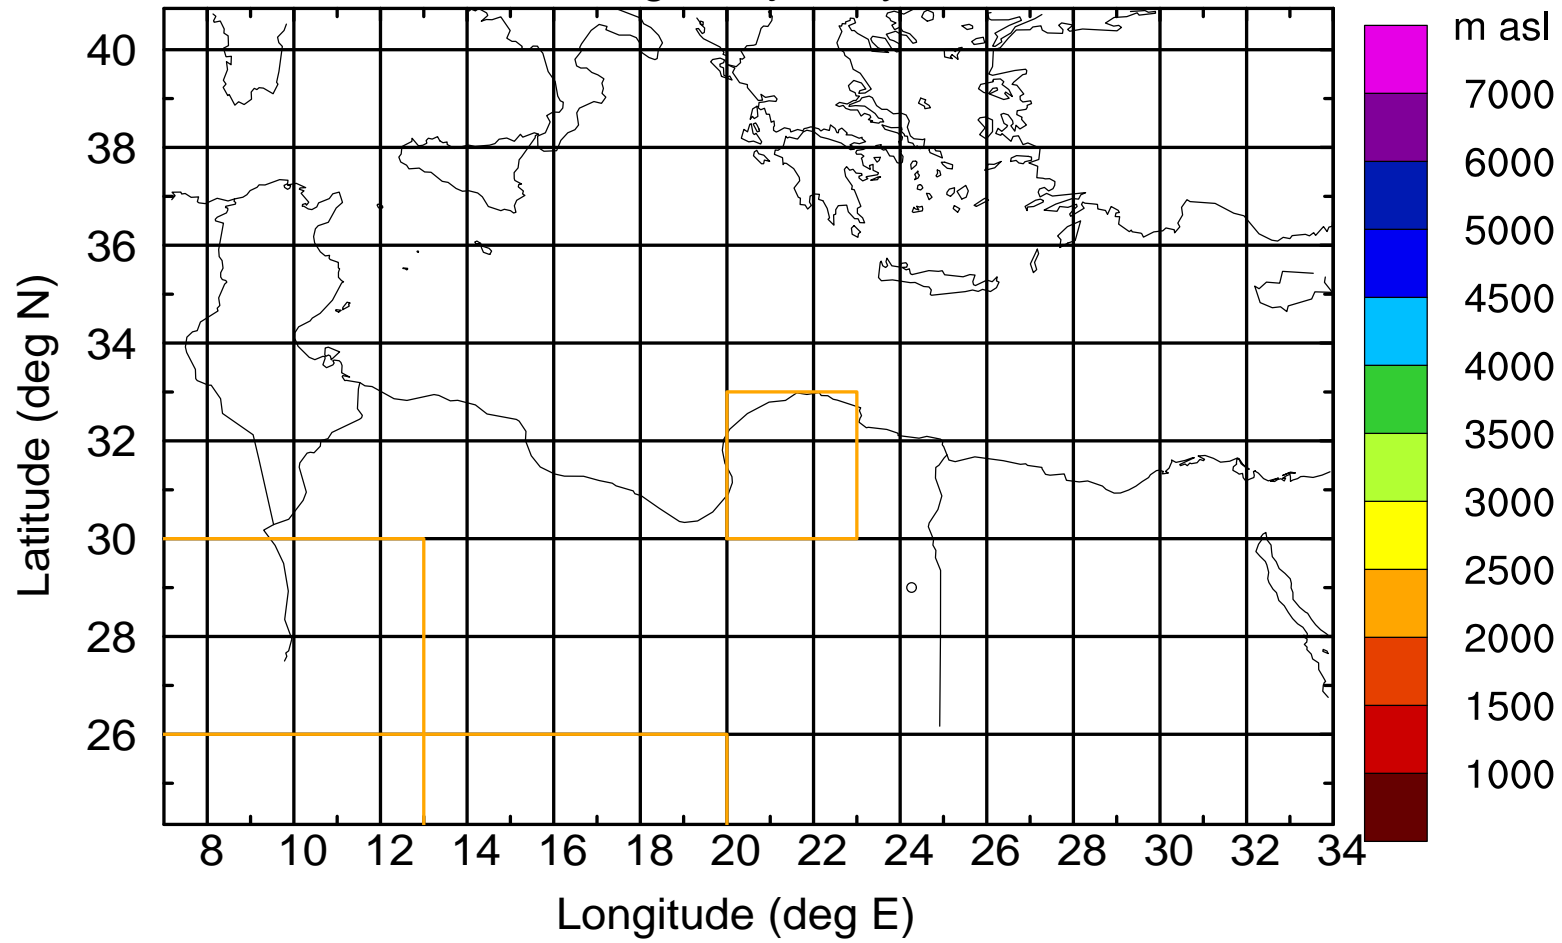

Paphos Airport ground station 20170422 5:00 UTC

Flight trajectory