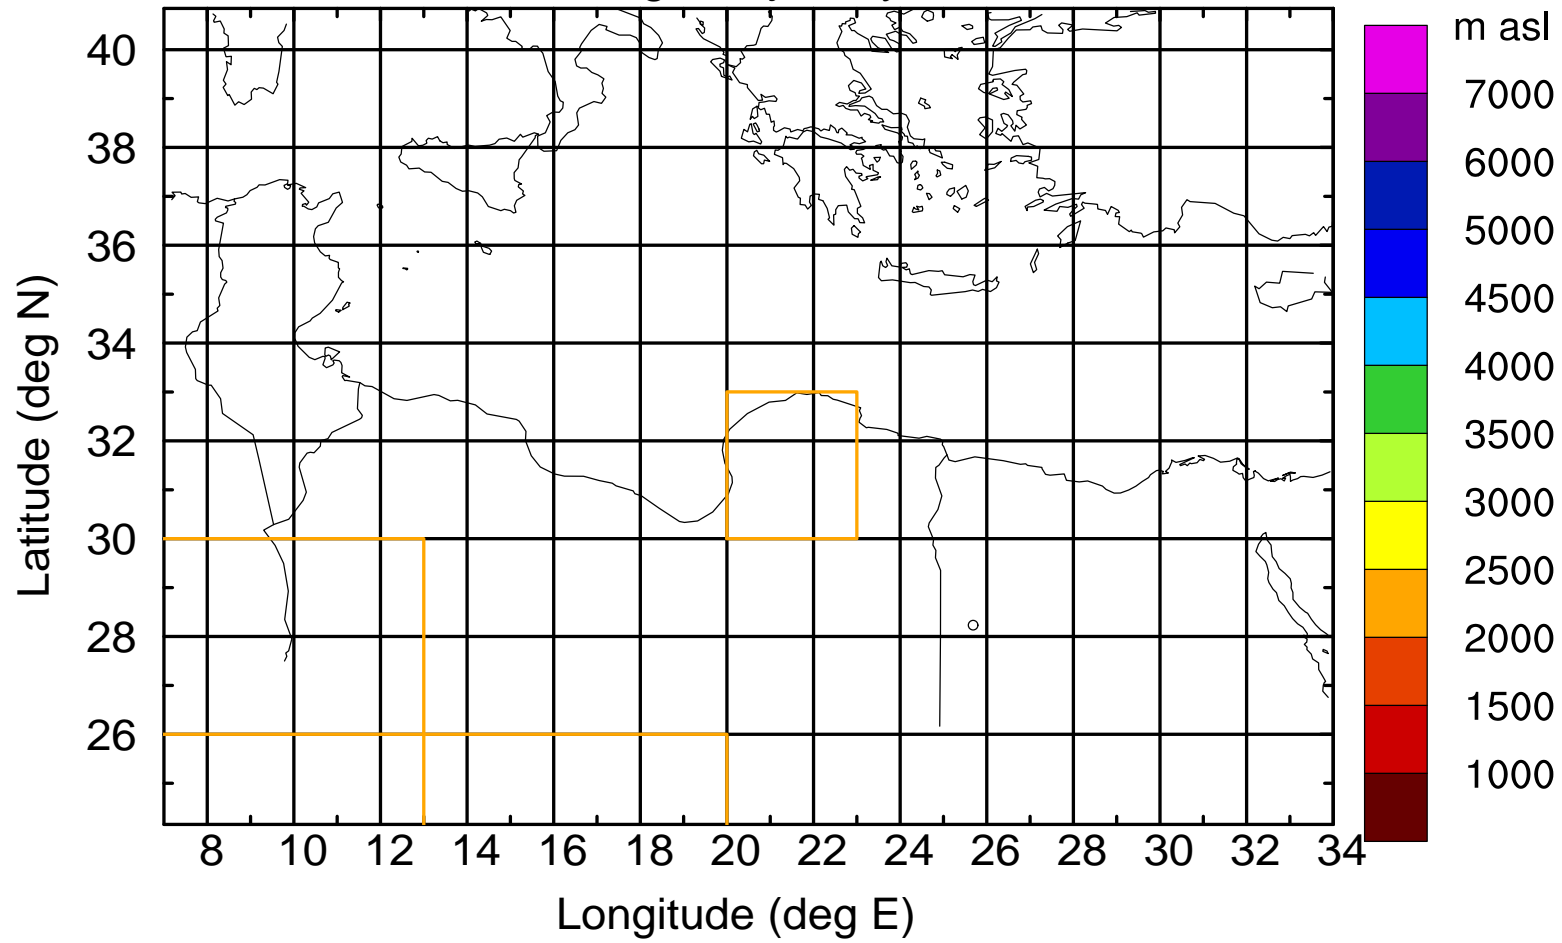

Paphos Airport ground station 20170422 5:00 UTC

Flight trajectory