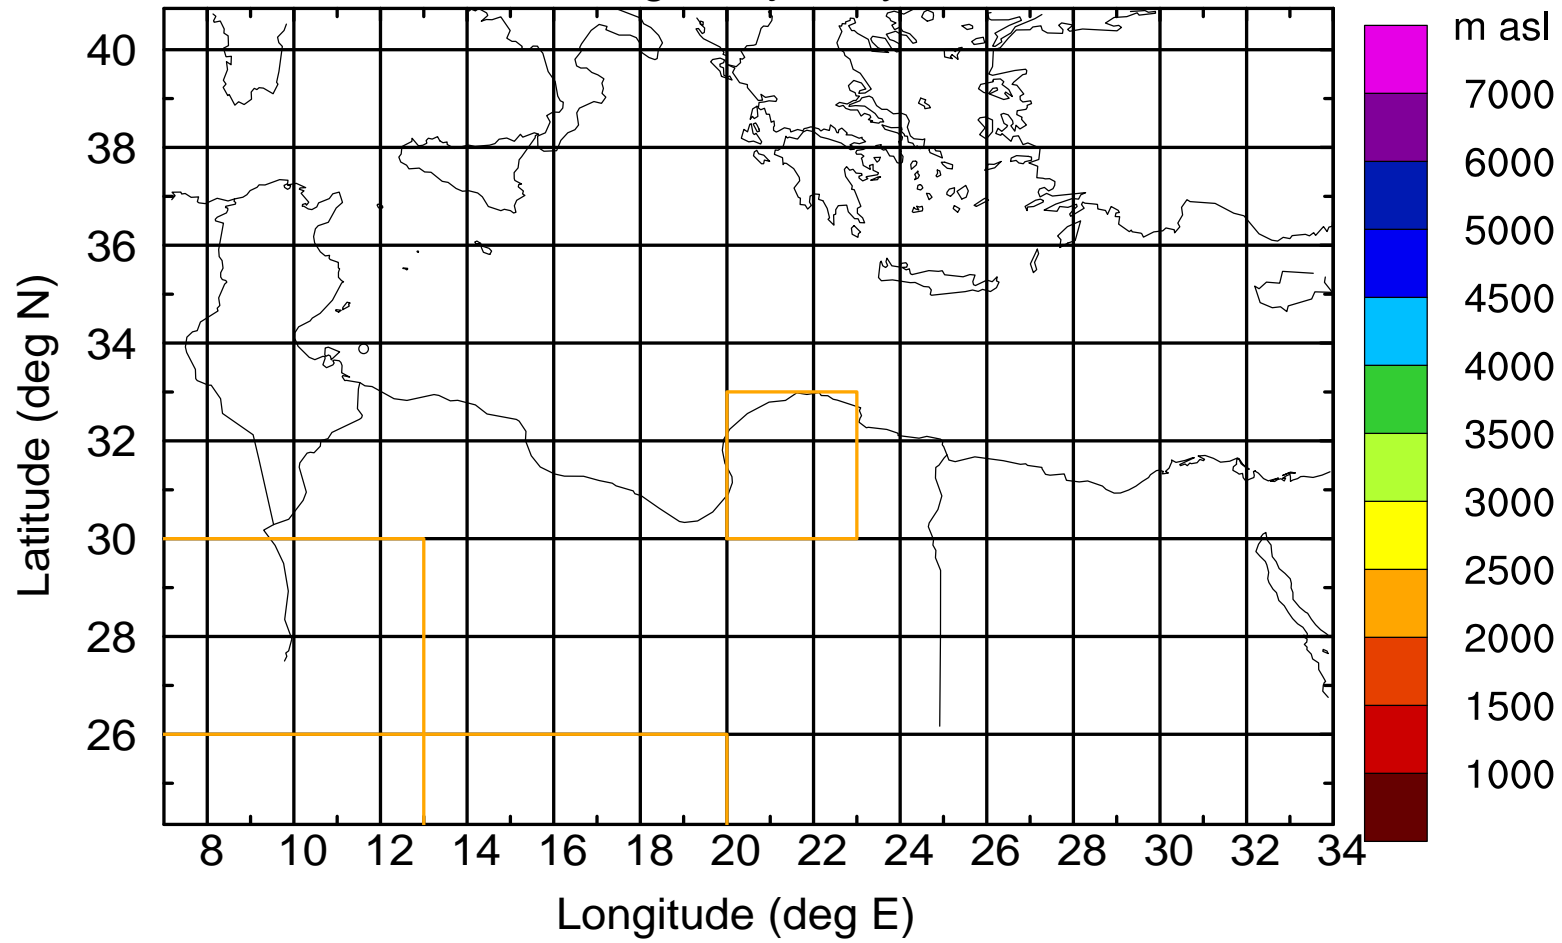

Paphos Airport ground station 20170422 5:00 UTC

Flight trajectory