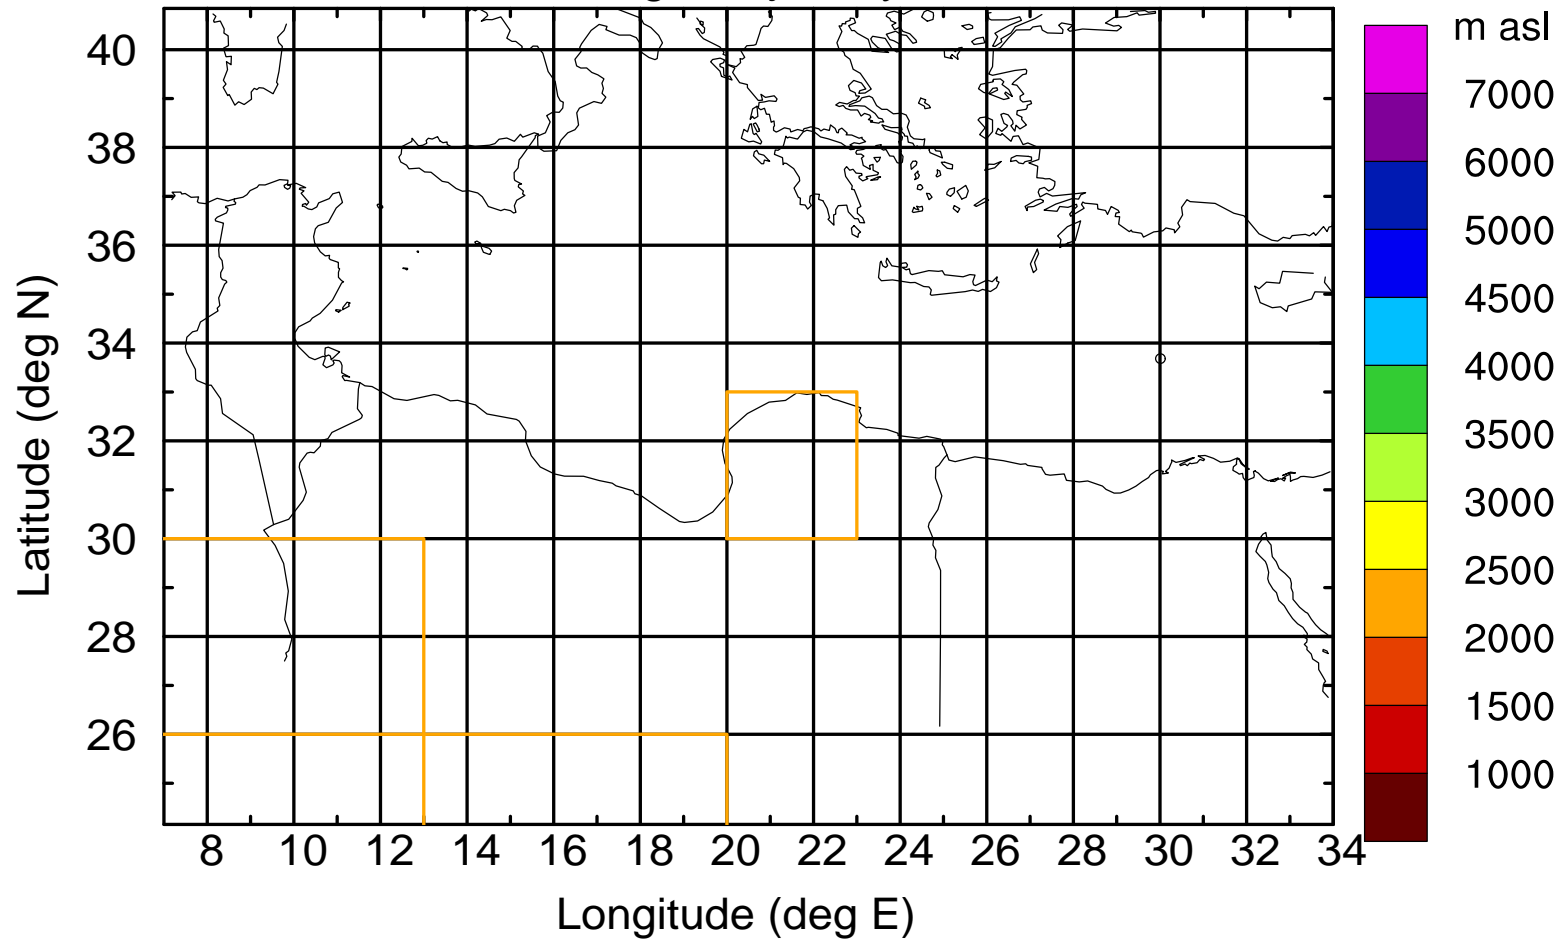

Paphos Airport ground station 20170422 5:00 UTC

Flight trajectory