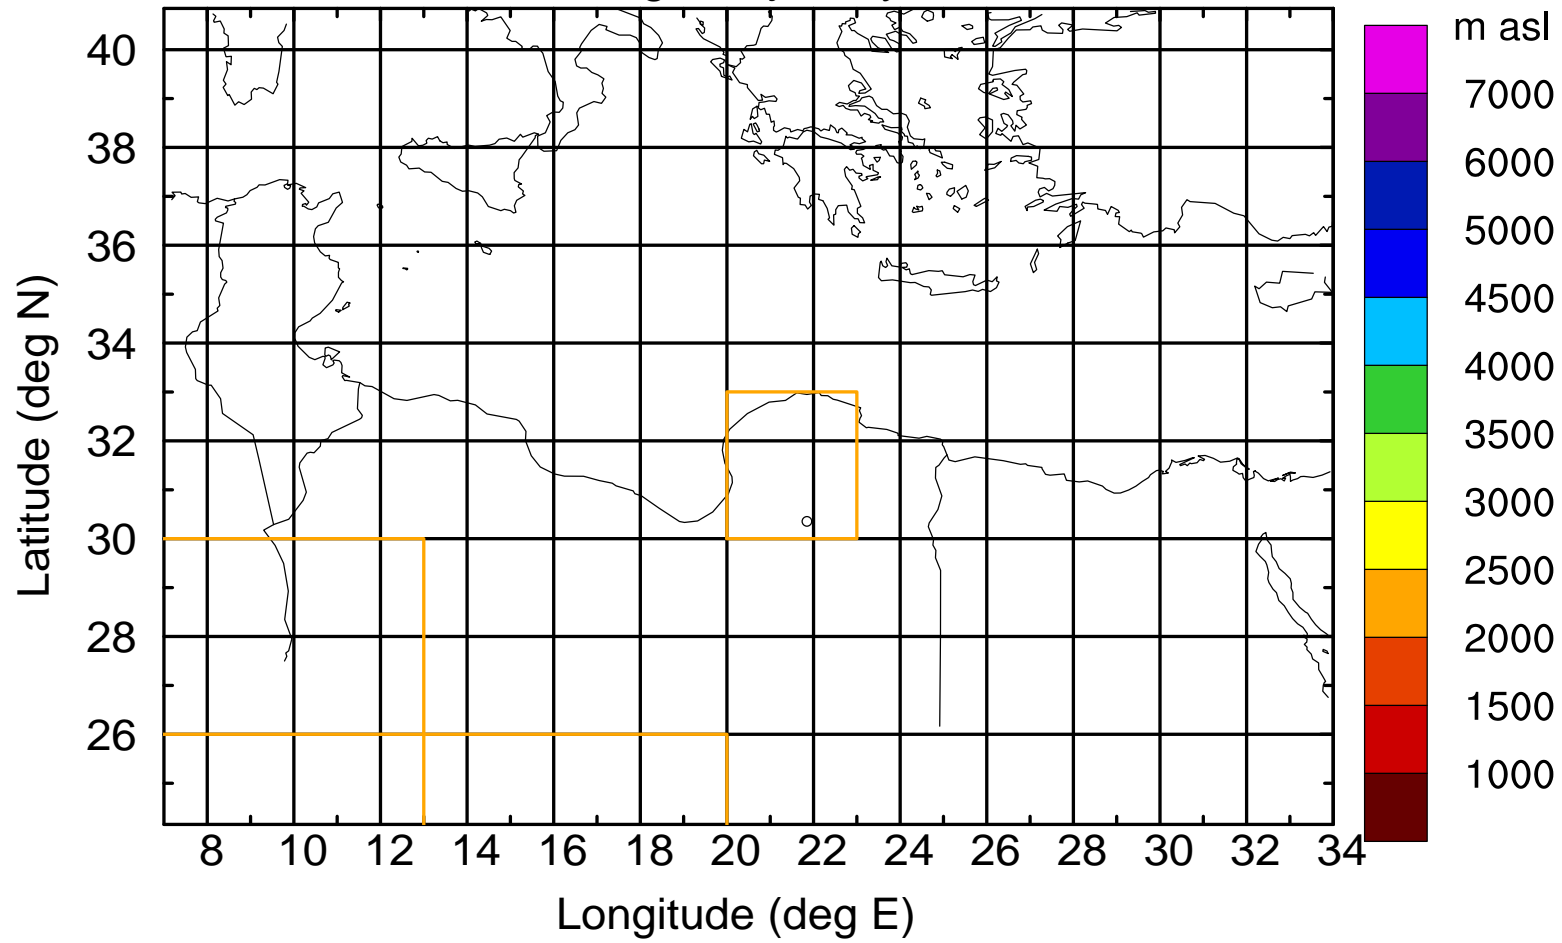

Paphos Airport ground station 20170422 5:00 UTC

Flight trajectory