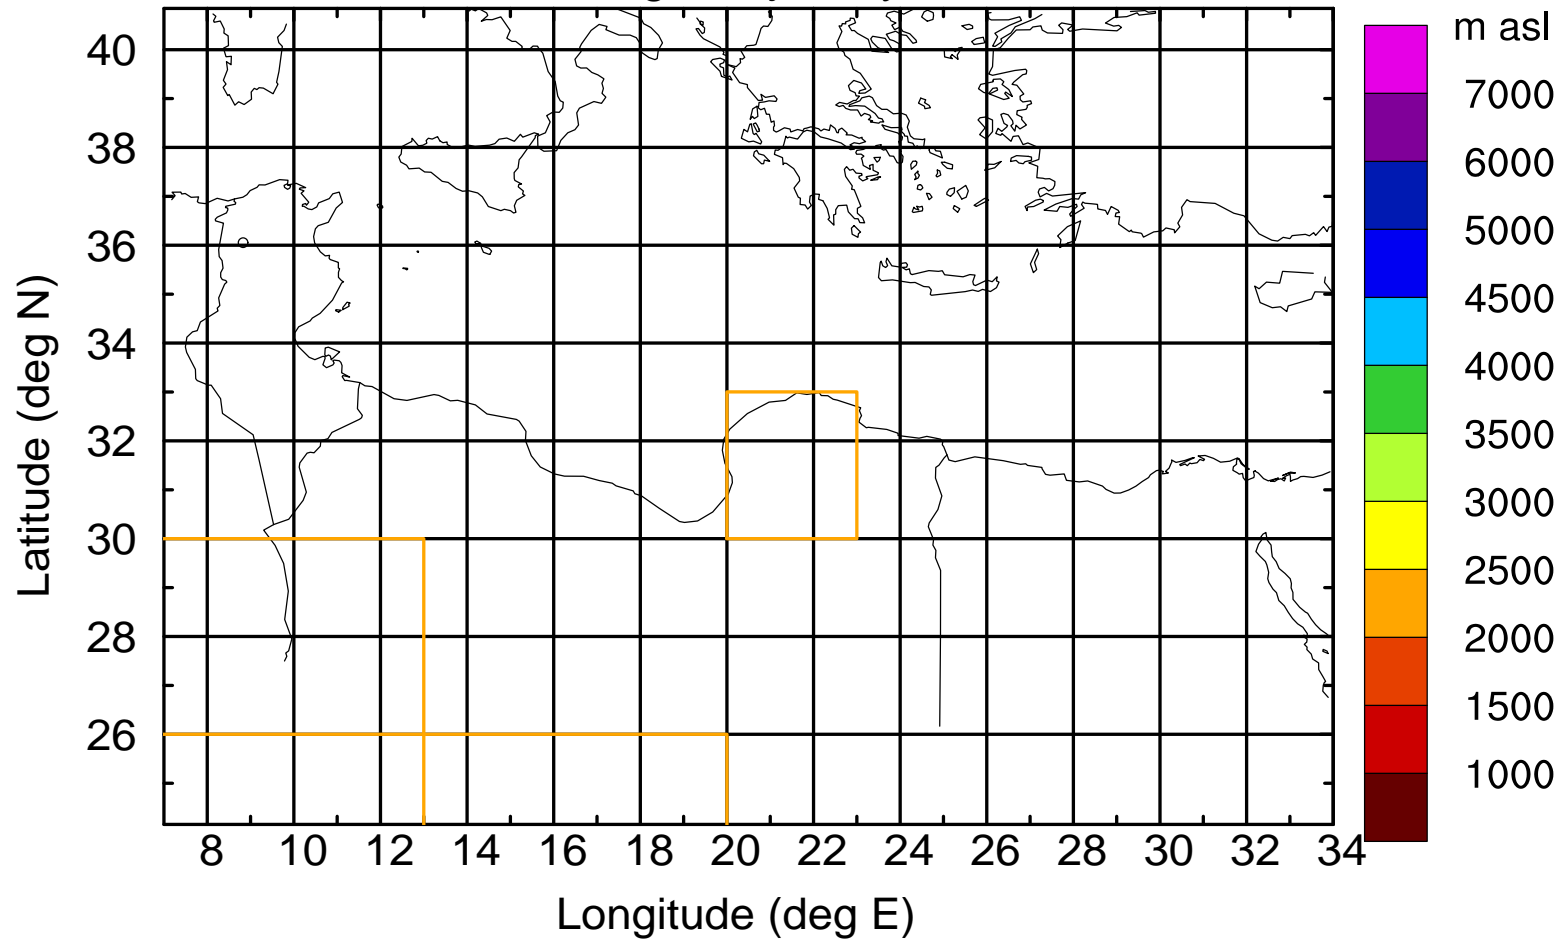

Paphos Airport ground station 20170422 5:00 UTC

Flight trajectory