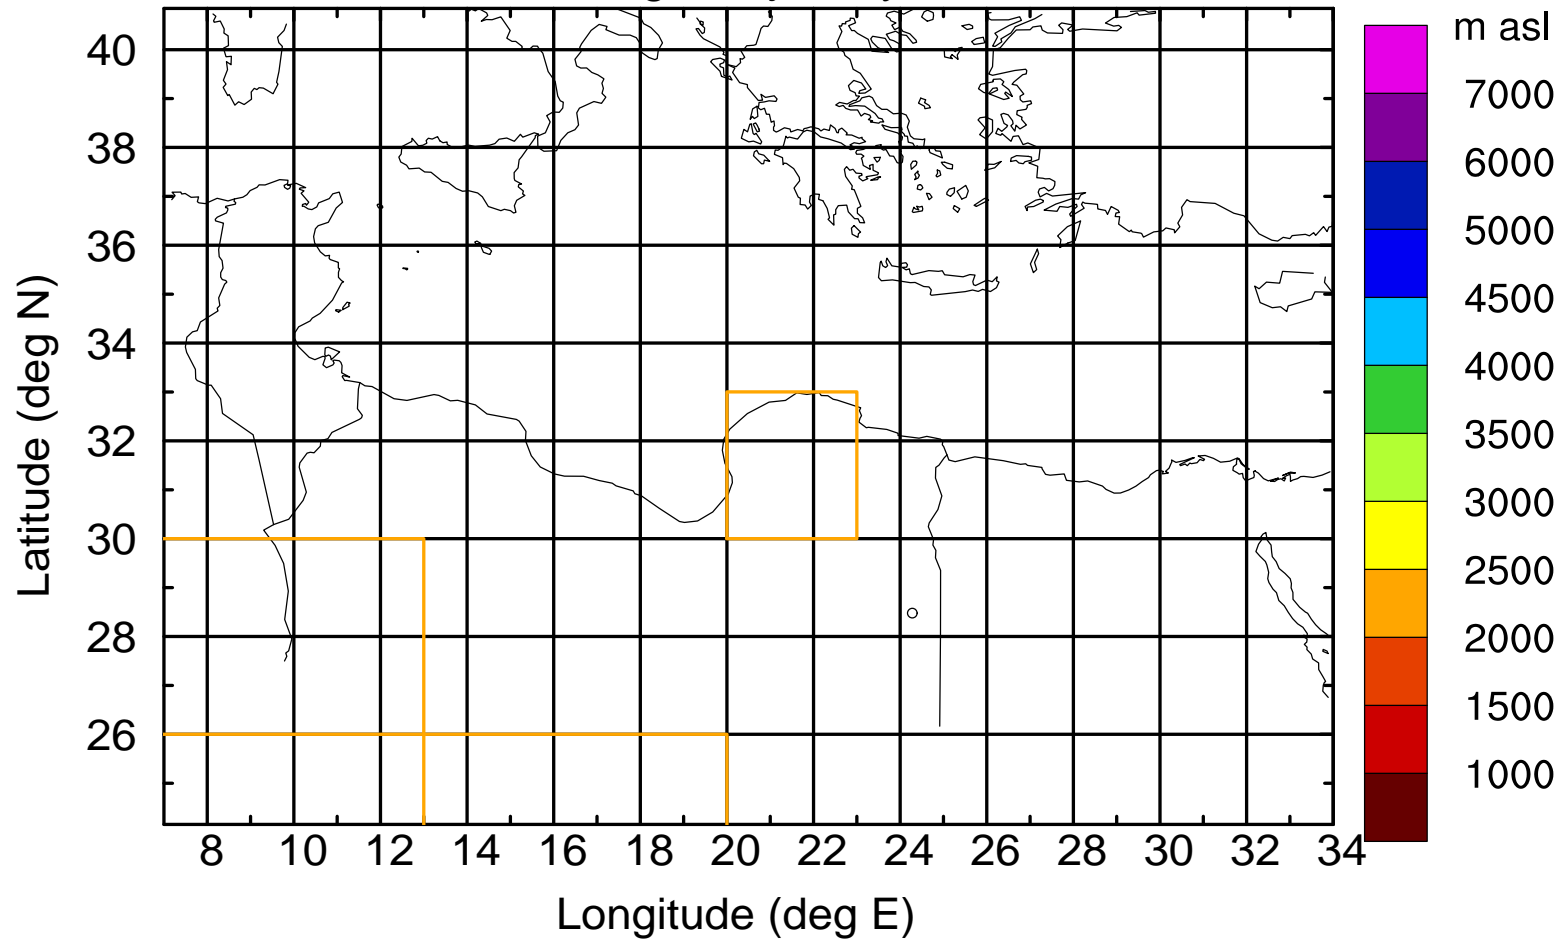

Paphos Airport ground station 20170422 5:00 UTC

Flight trajectory