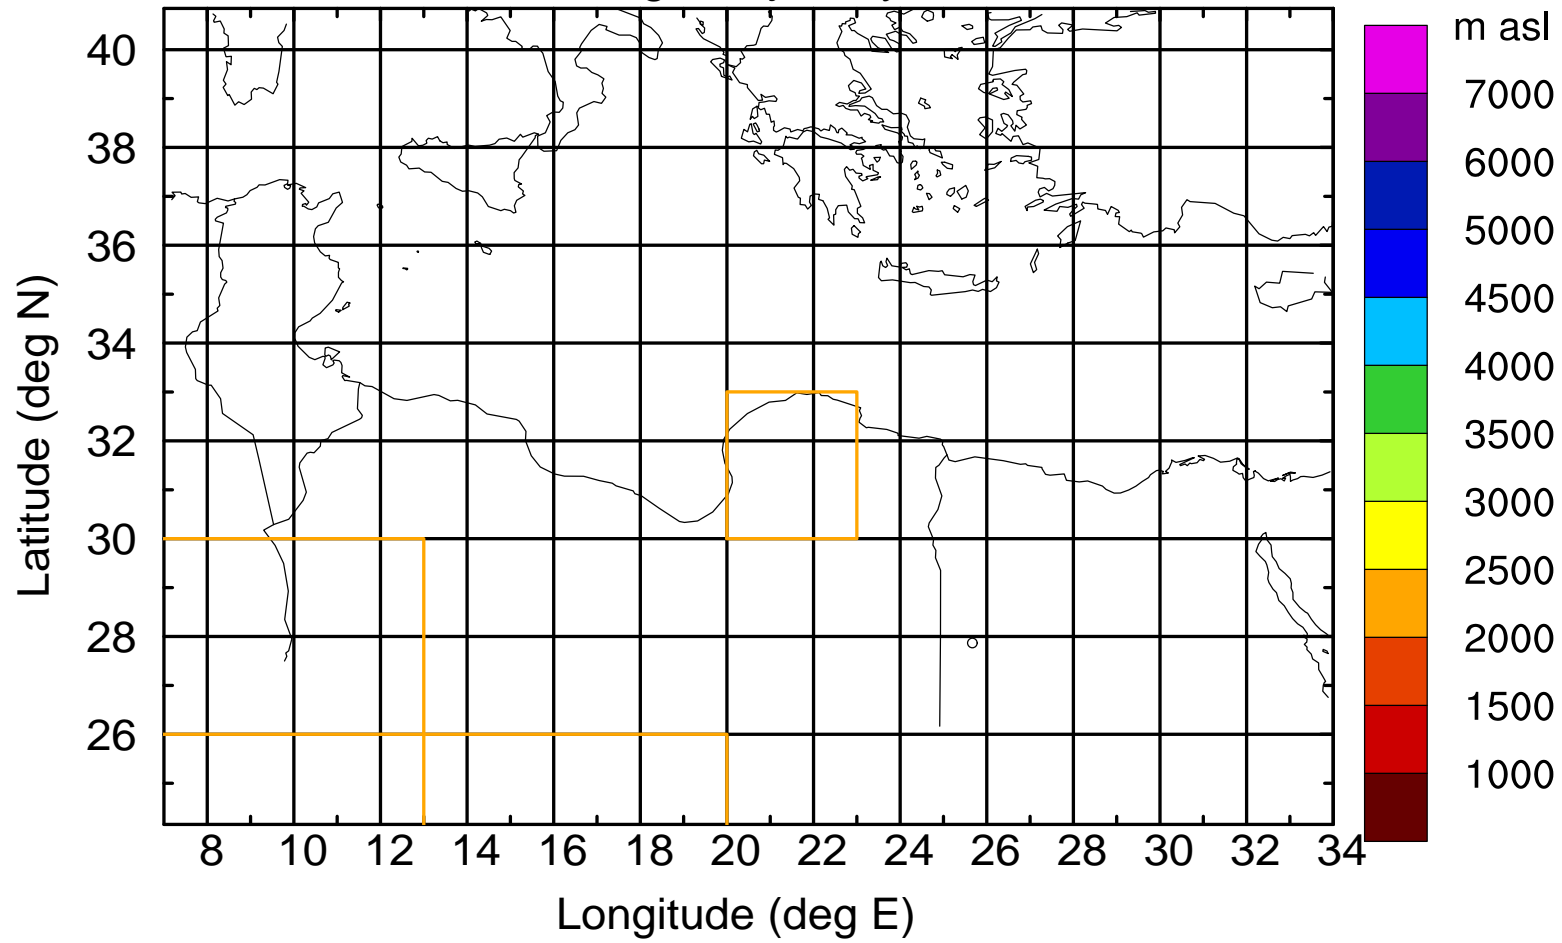

Paphos Airport ground station 20170422 5:00 UTC

Flight trajectory