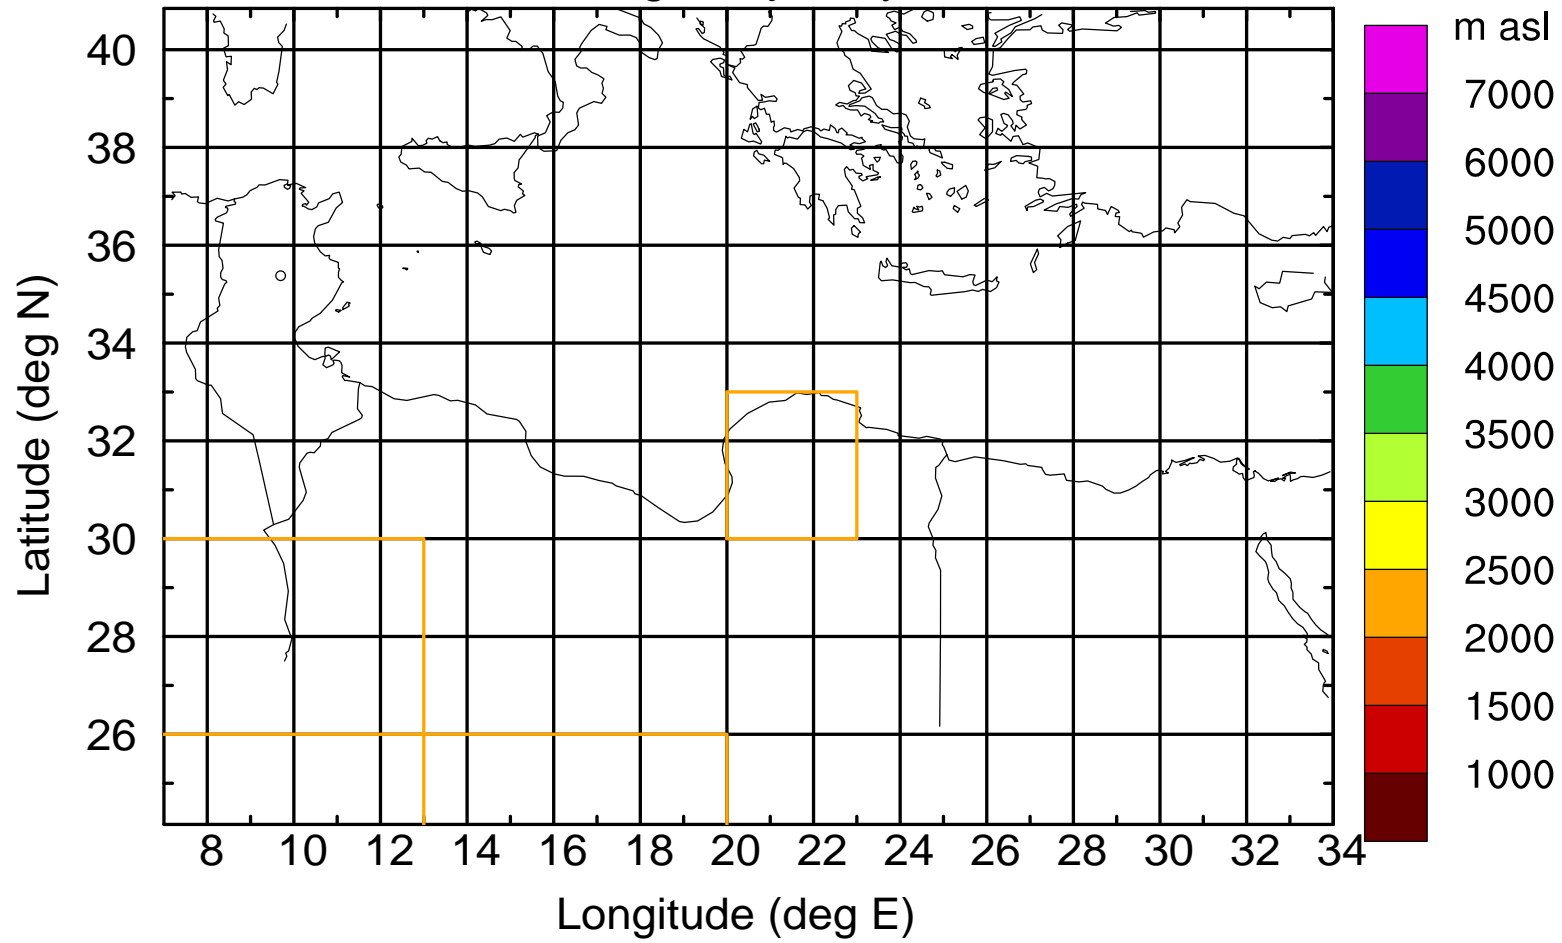

Paphos Airport ground station 20170422 5:00 UTC

Flight trajectory