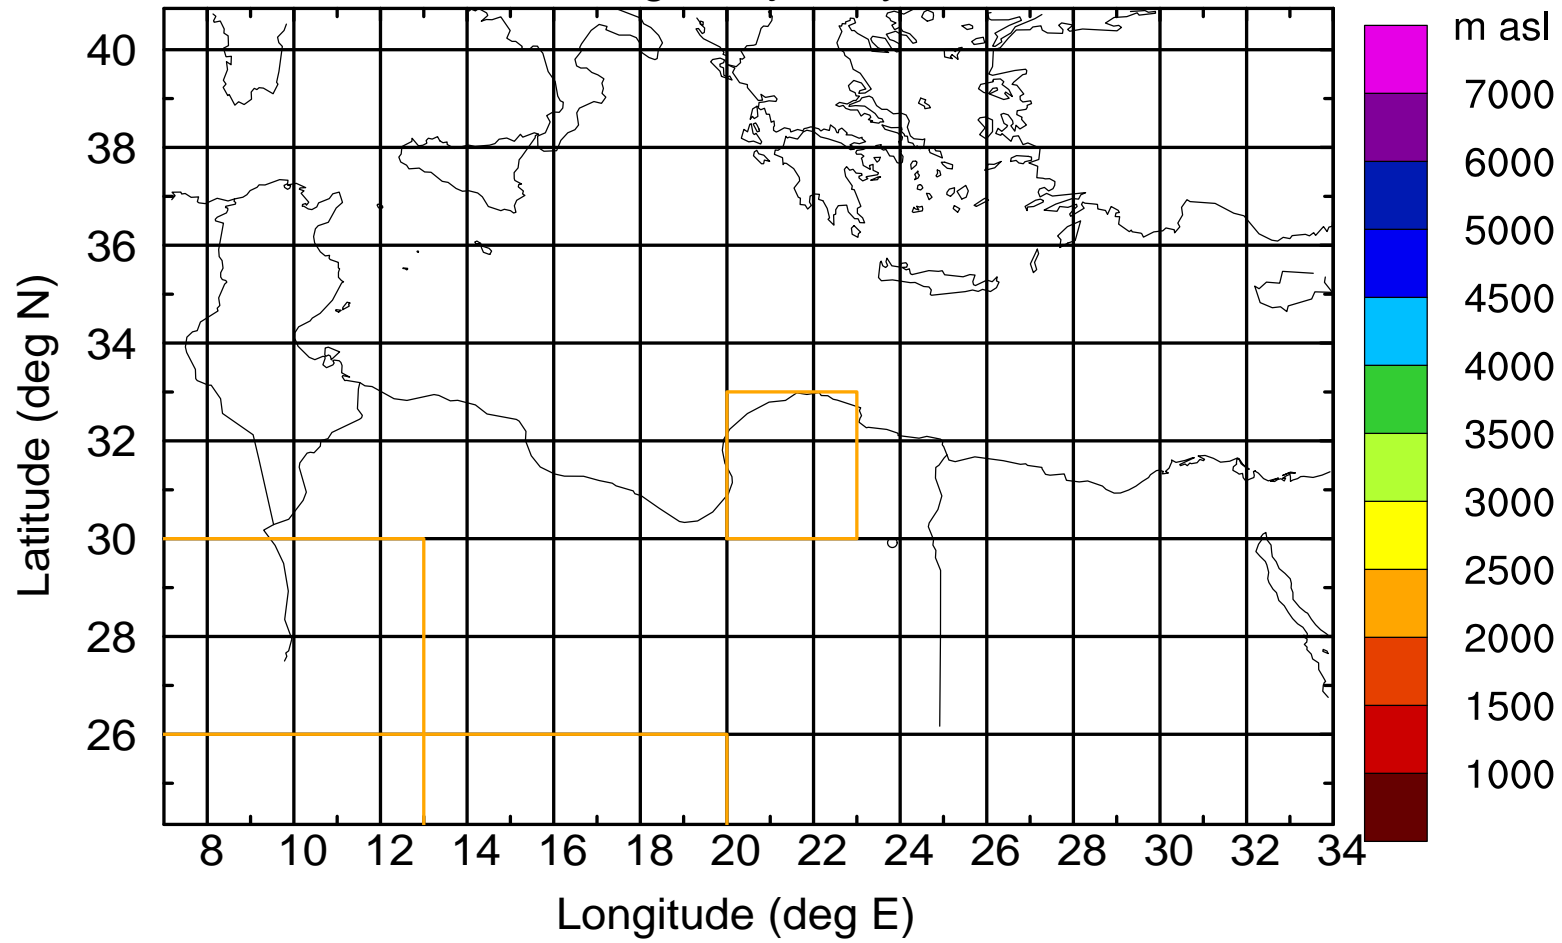

Paphos Airport ground station 20170422 5:00 UTC

Flight trajectory