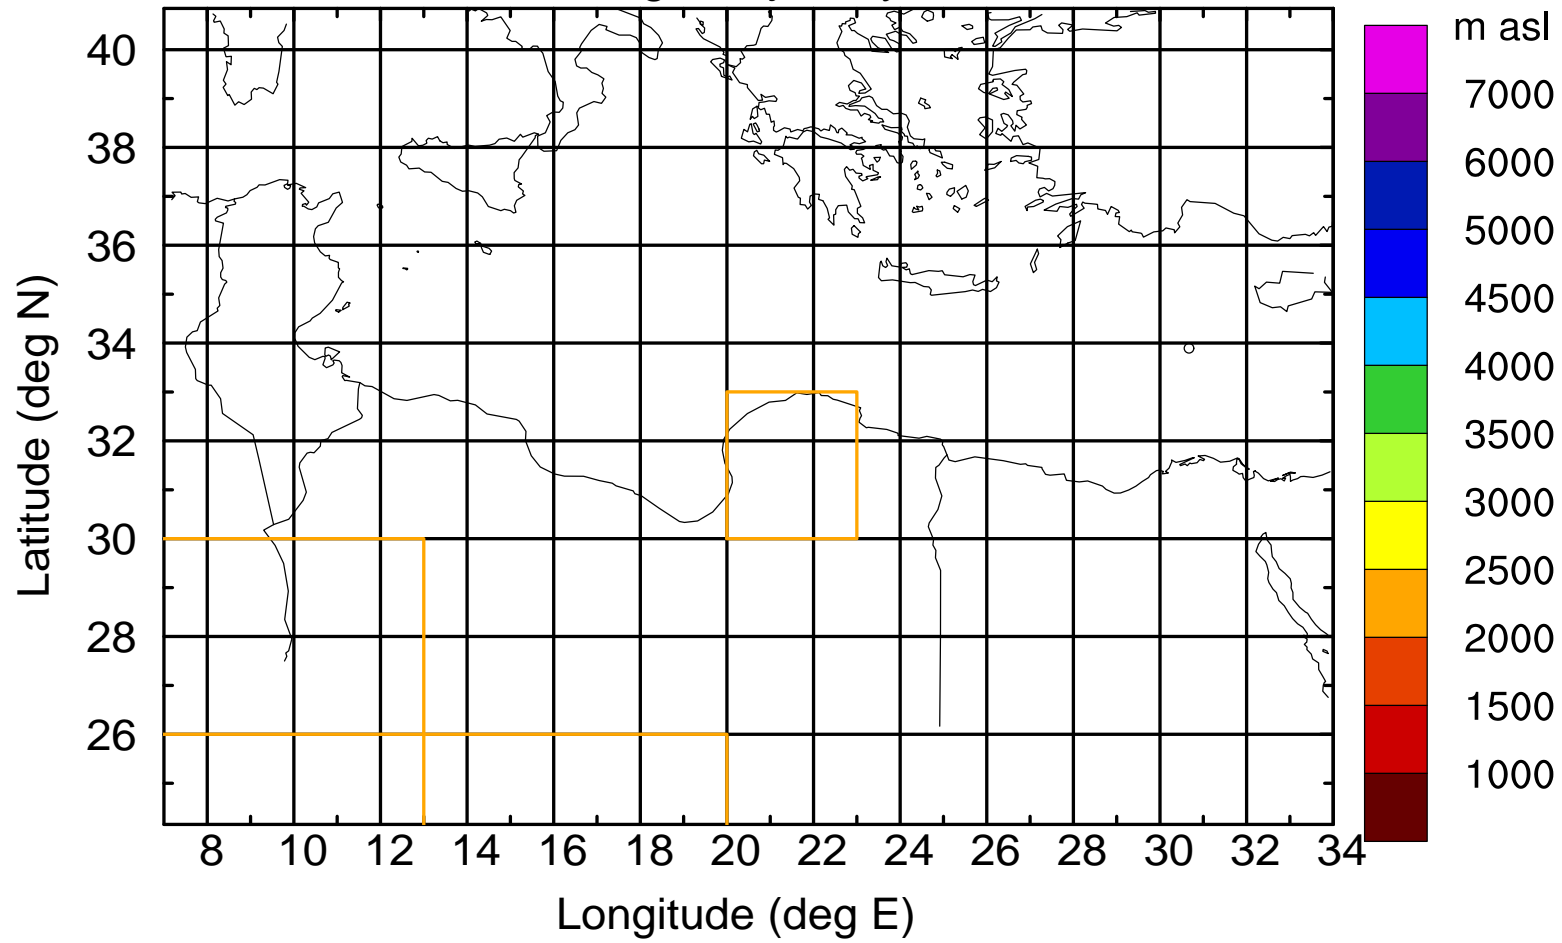

Paphos Airport ground station 20170422 5:00 UTC

Flight trajectory