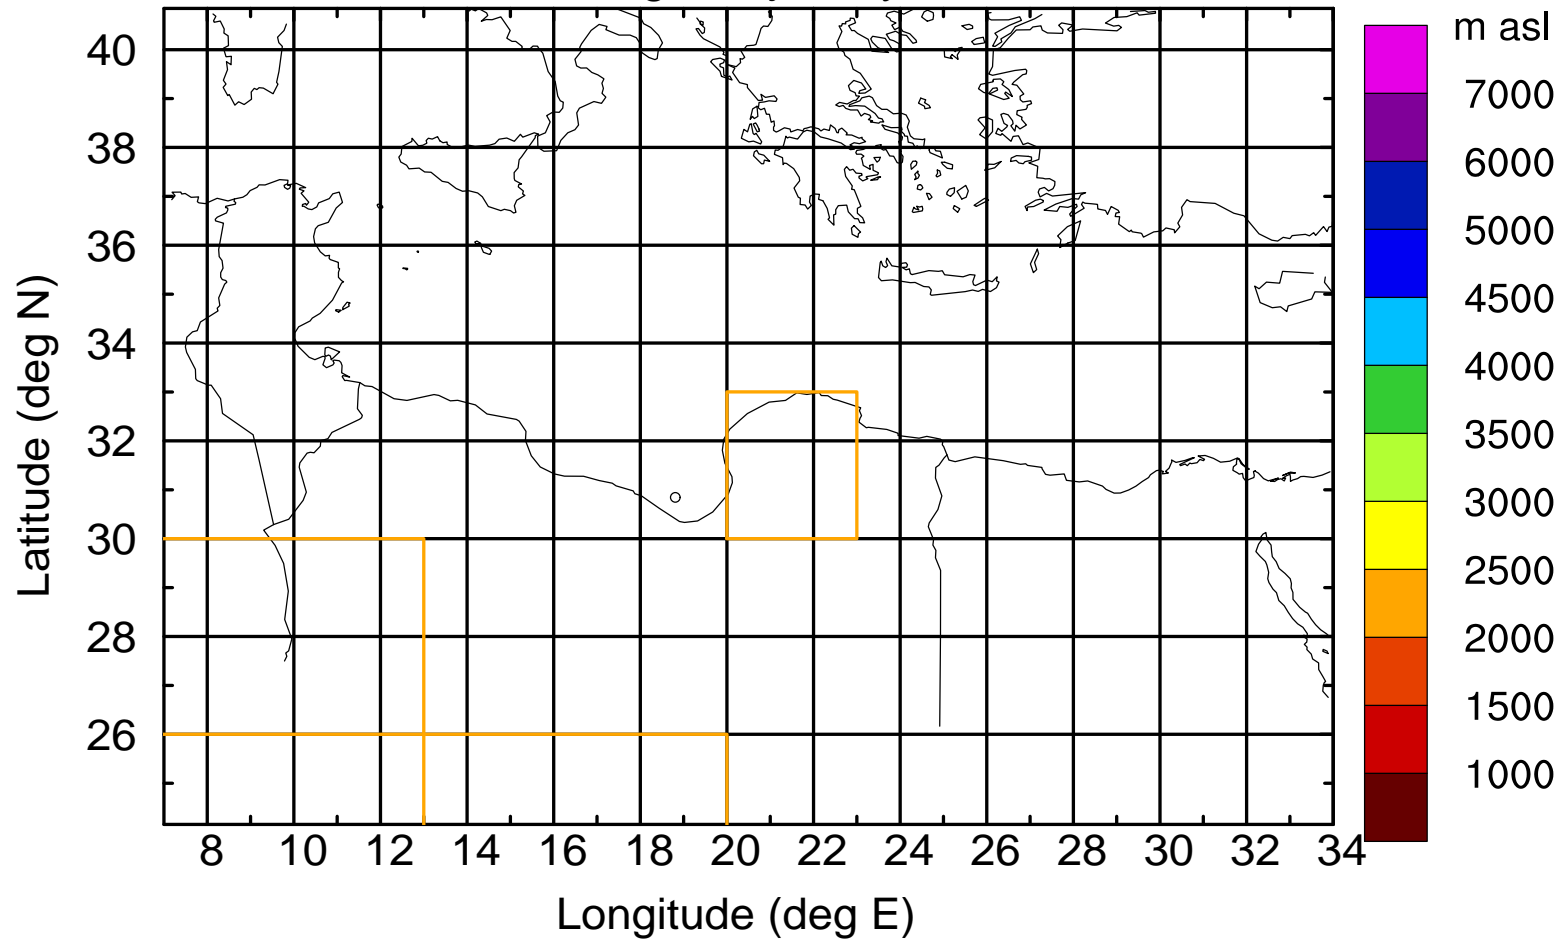

Paphos Airport ground station 20170422 5:00 UTC

Flight trajectory