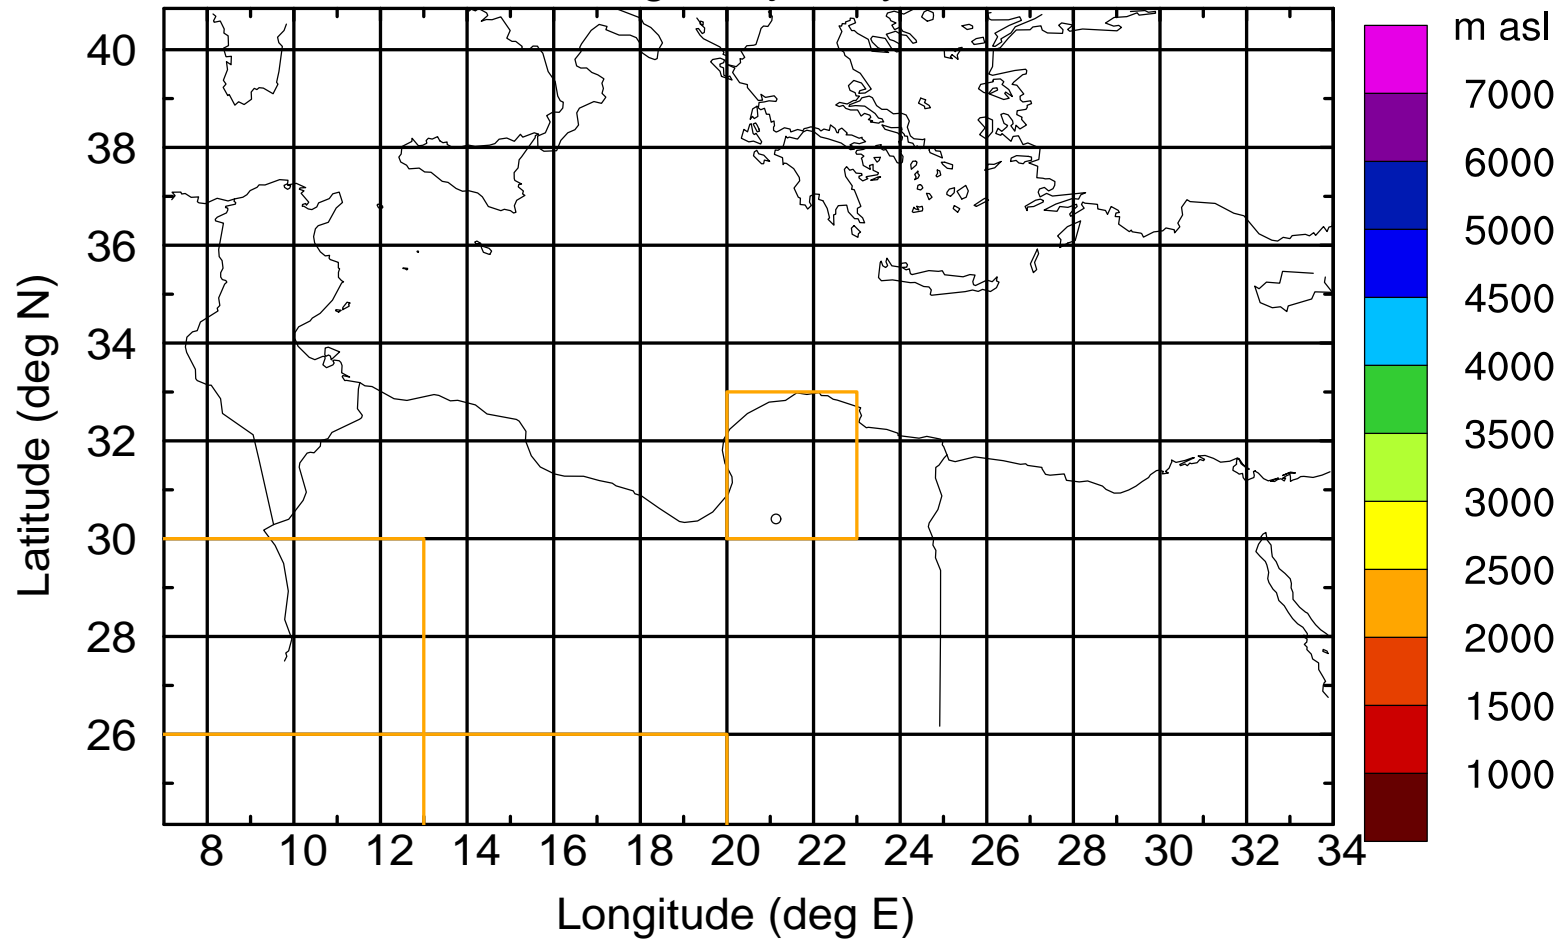

Paphos Airport ground station 20170422 5:00 UTC

Flight trajectory