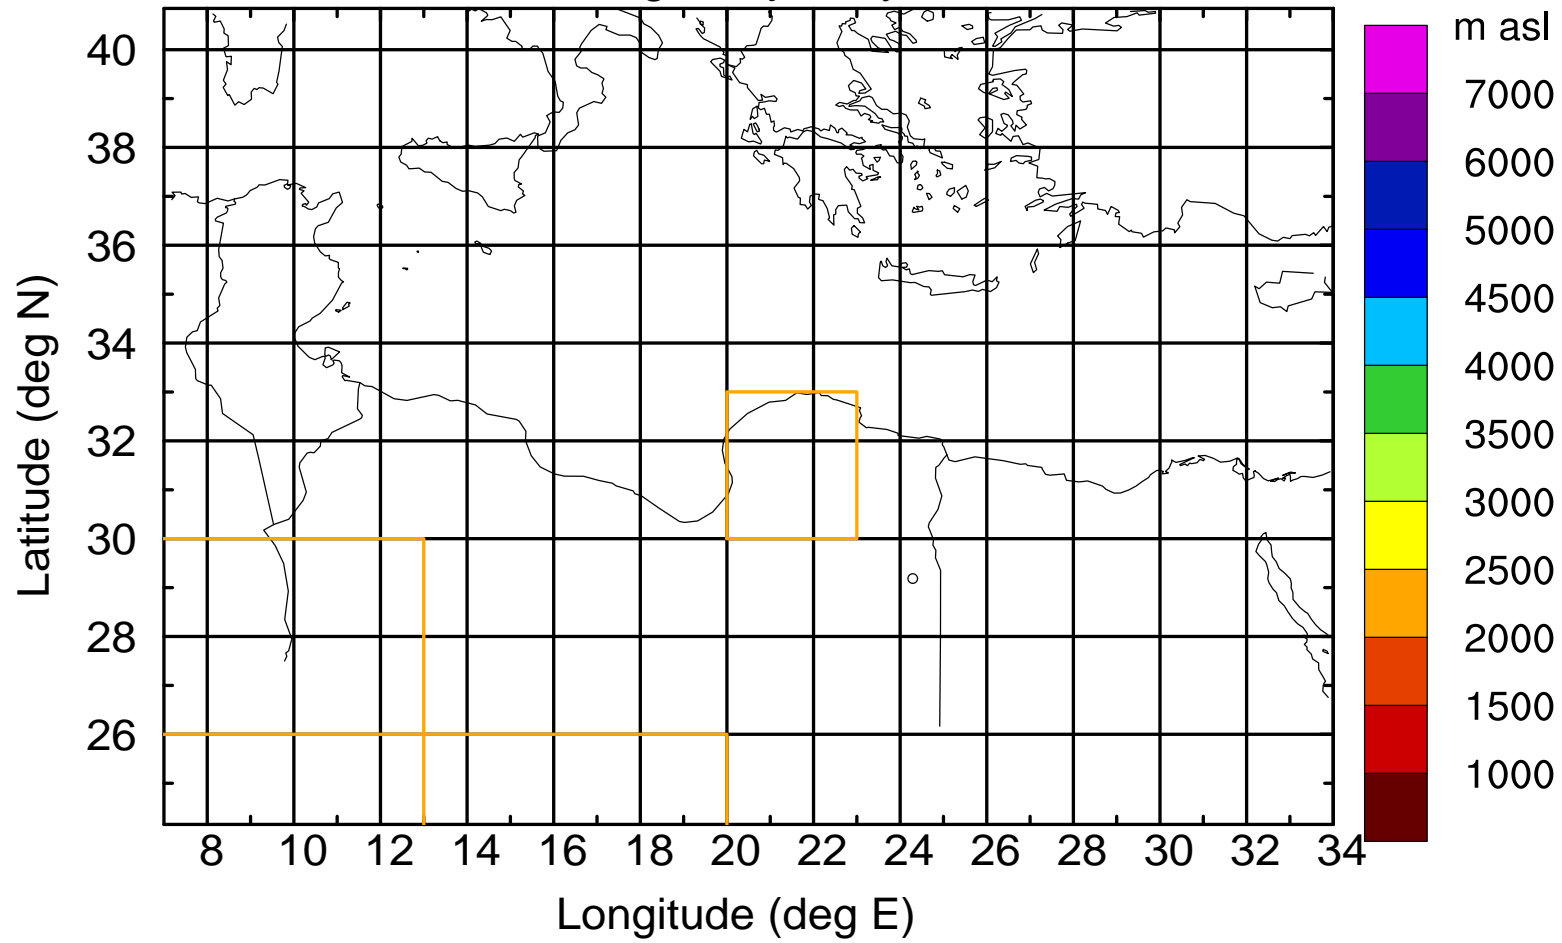

Paphos Airport ground station 20170422 5:00 UTC

Flight trajectory