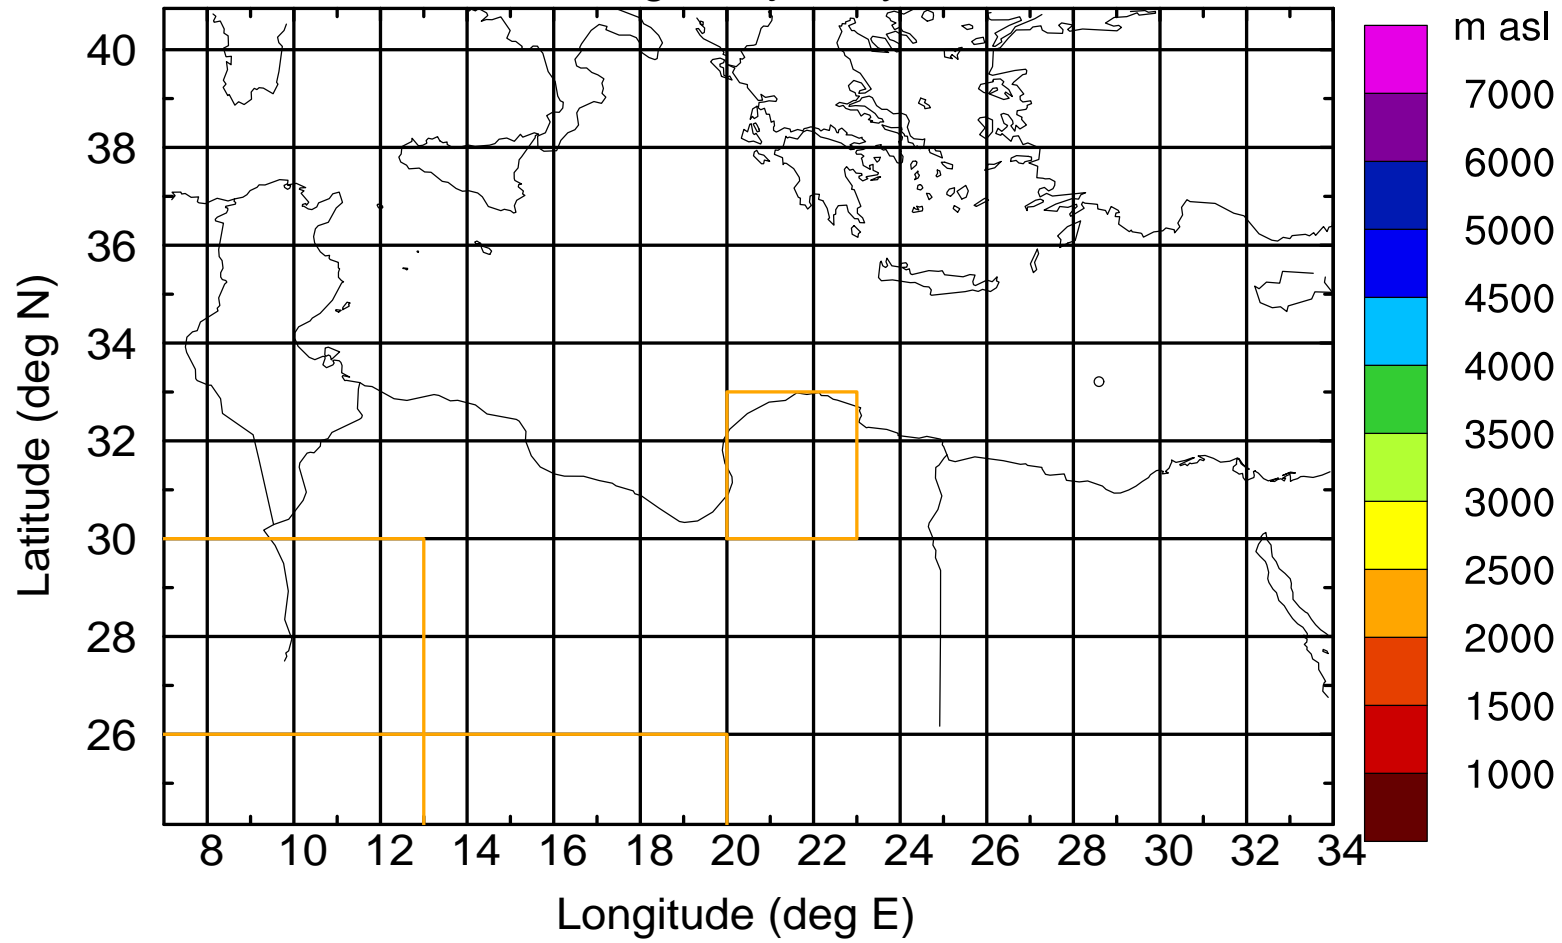

Paphos Airport ground station 20170422 5:00 UTC

Flight trajectory