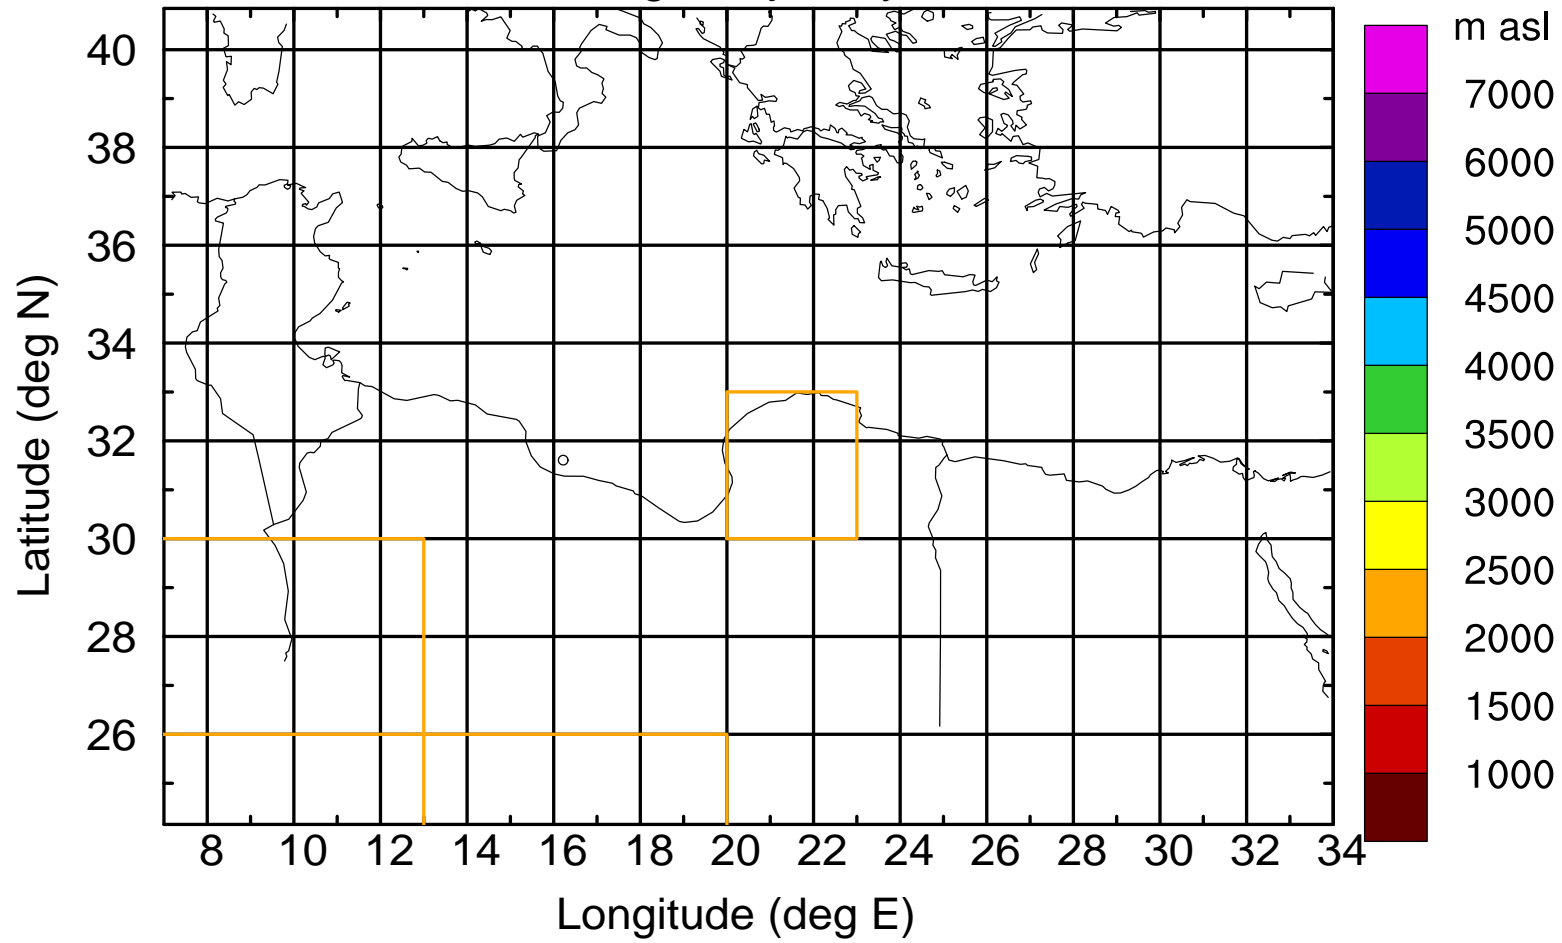

Paphos Airport ground station 20170422 5:00 UTC

Flight trajectory