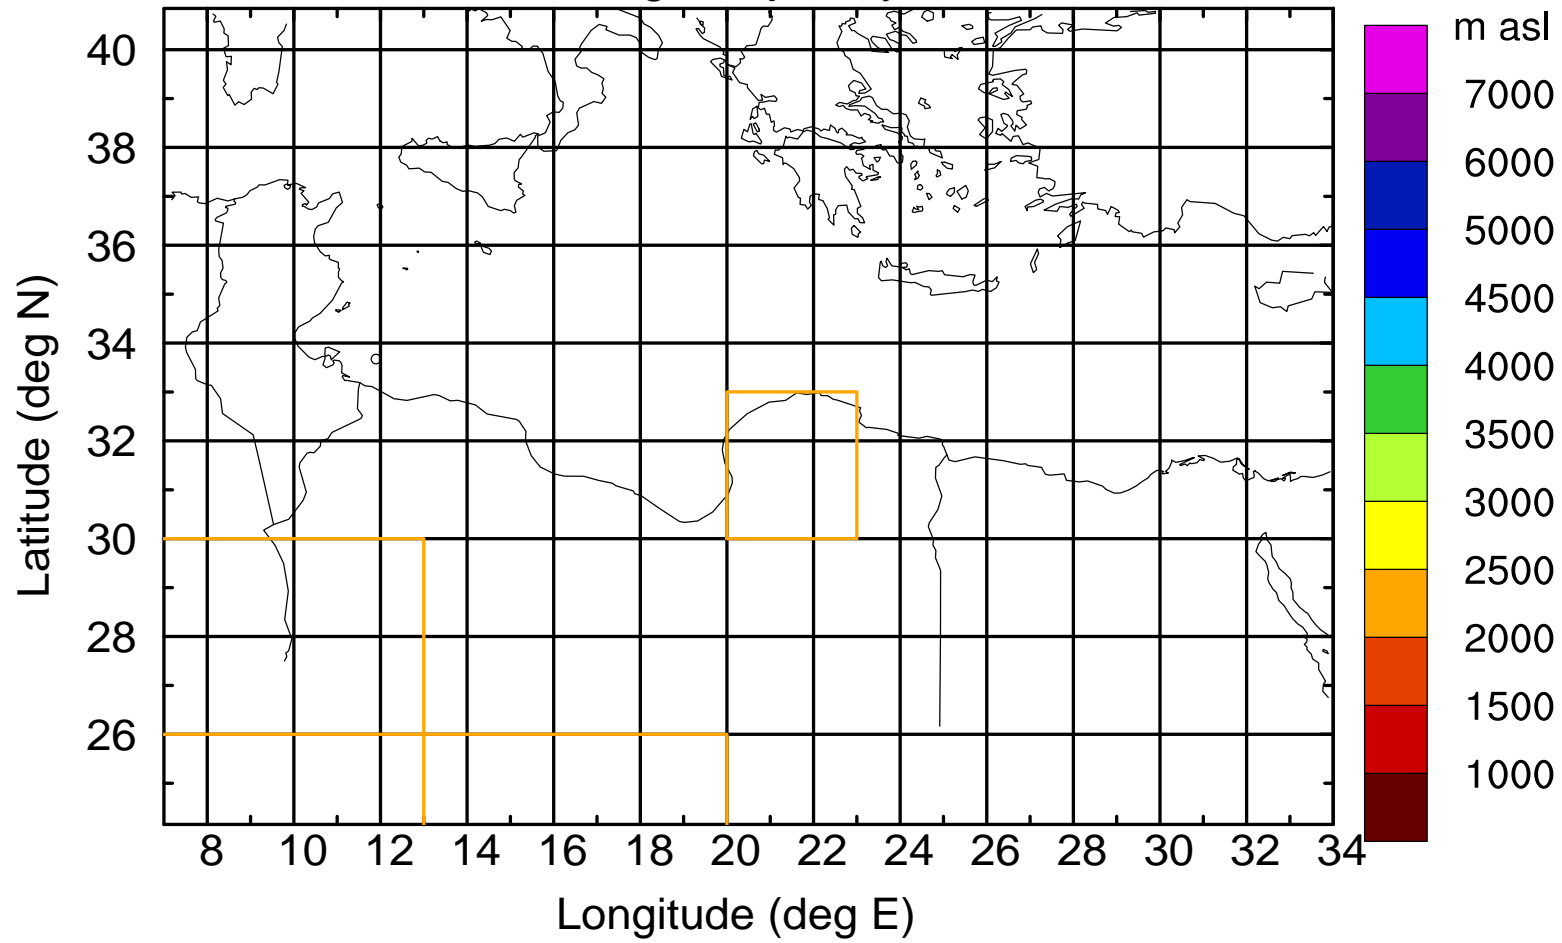

Paphos Airport ground station 20170422 5:00 UTC

Flight trajectory