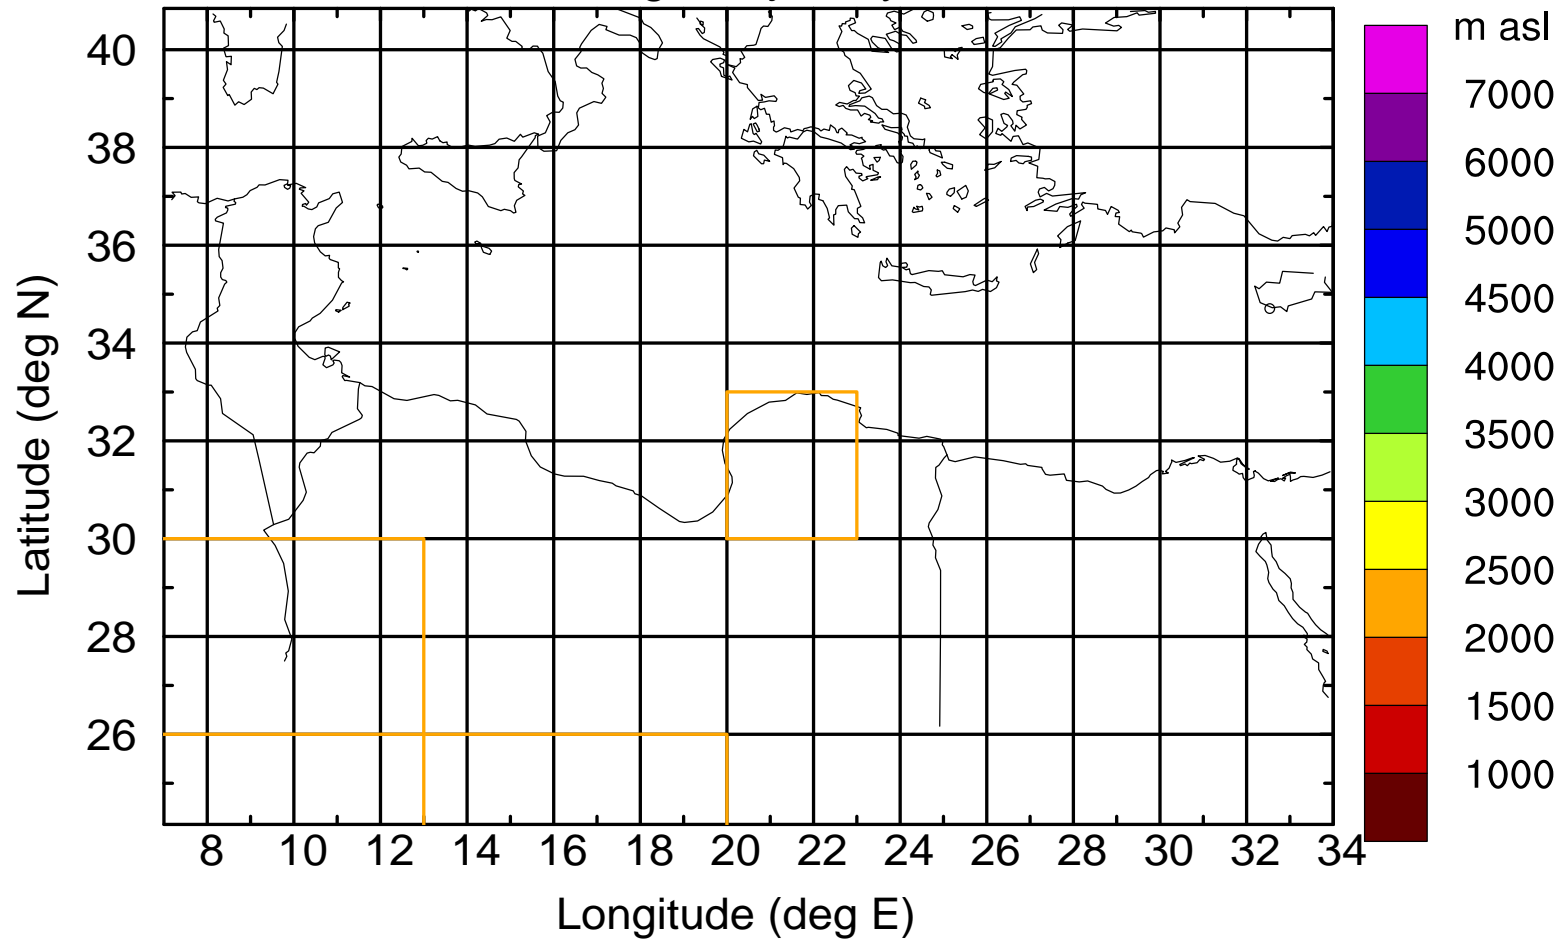

Paphos Airport ground station 20170422 5:00 UTC

Flight trajectory