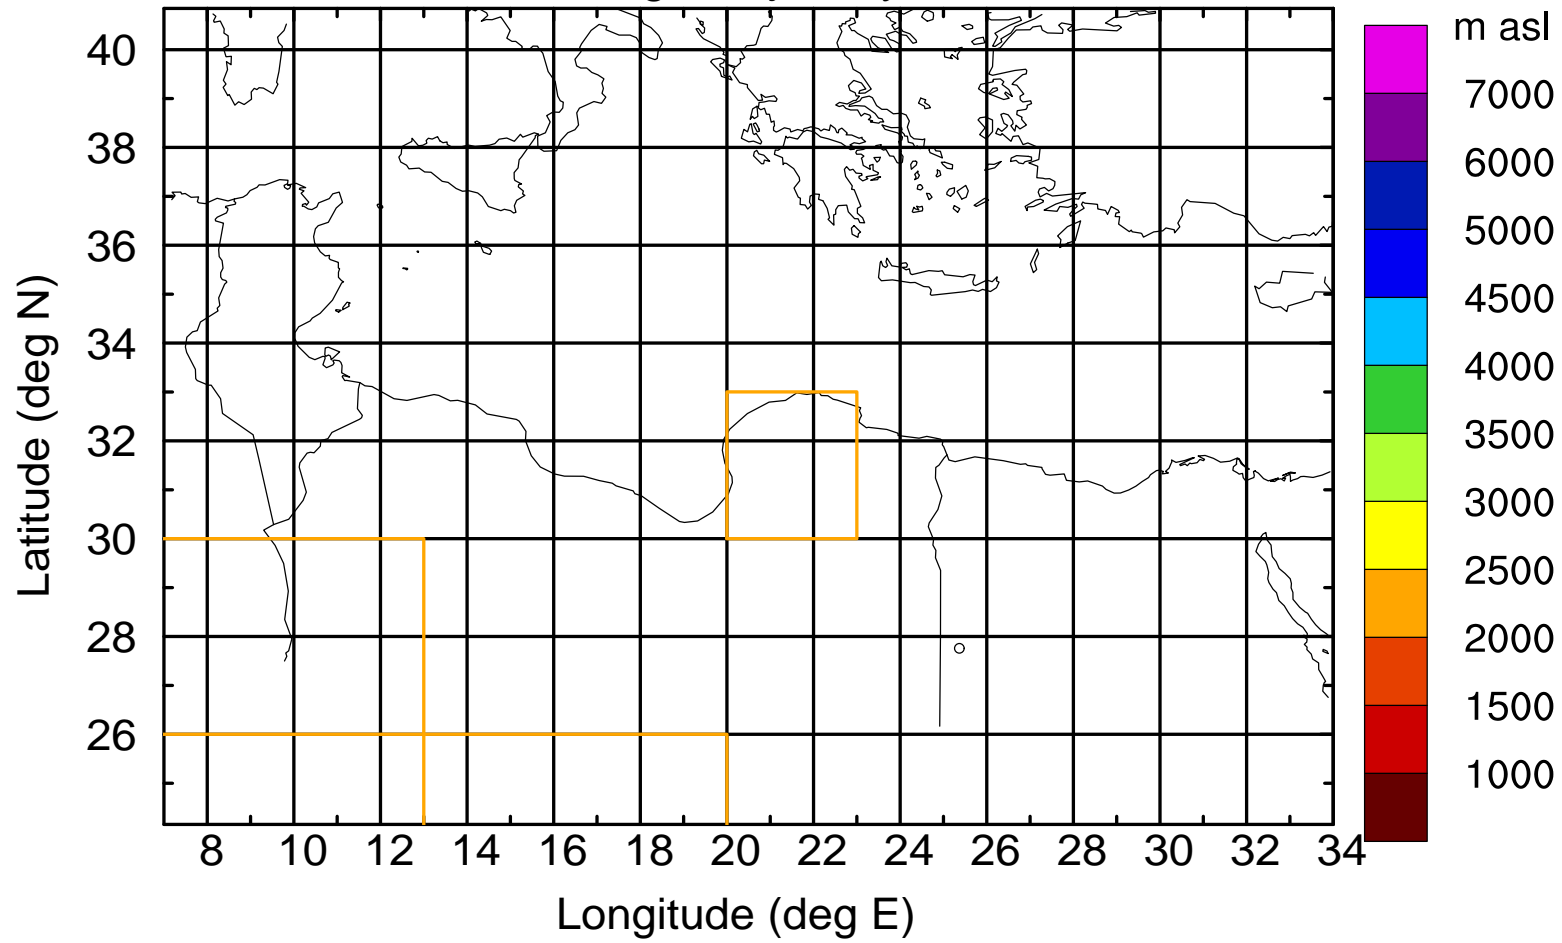

Paphos Airport ground station 20170422 5:00 UTC

Flight trajectory