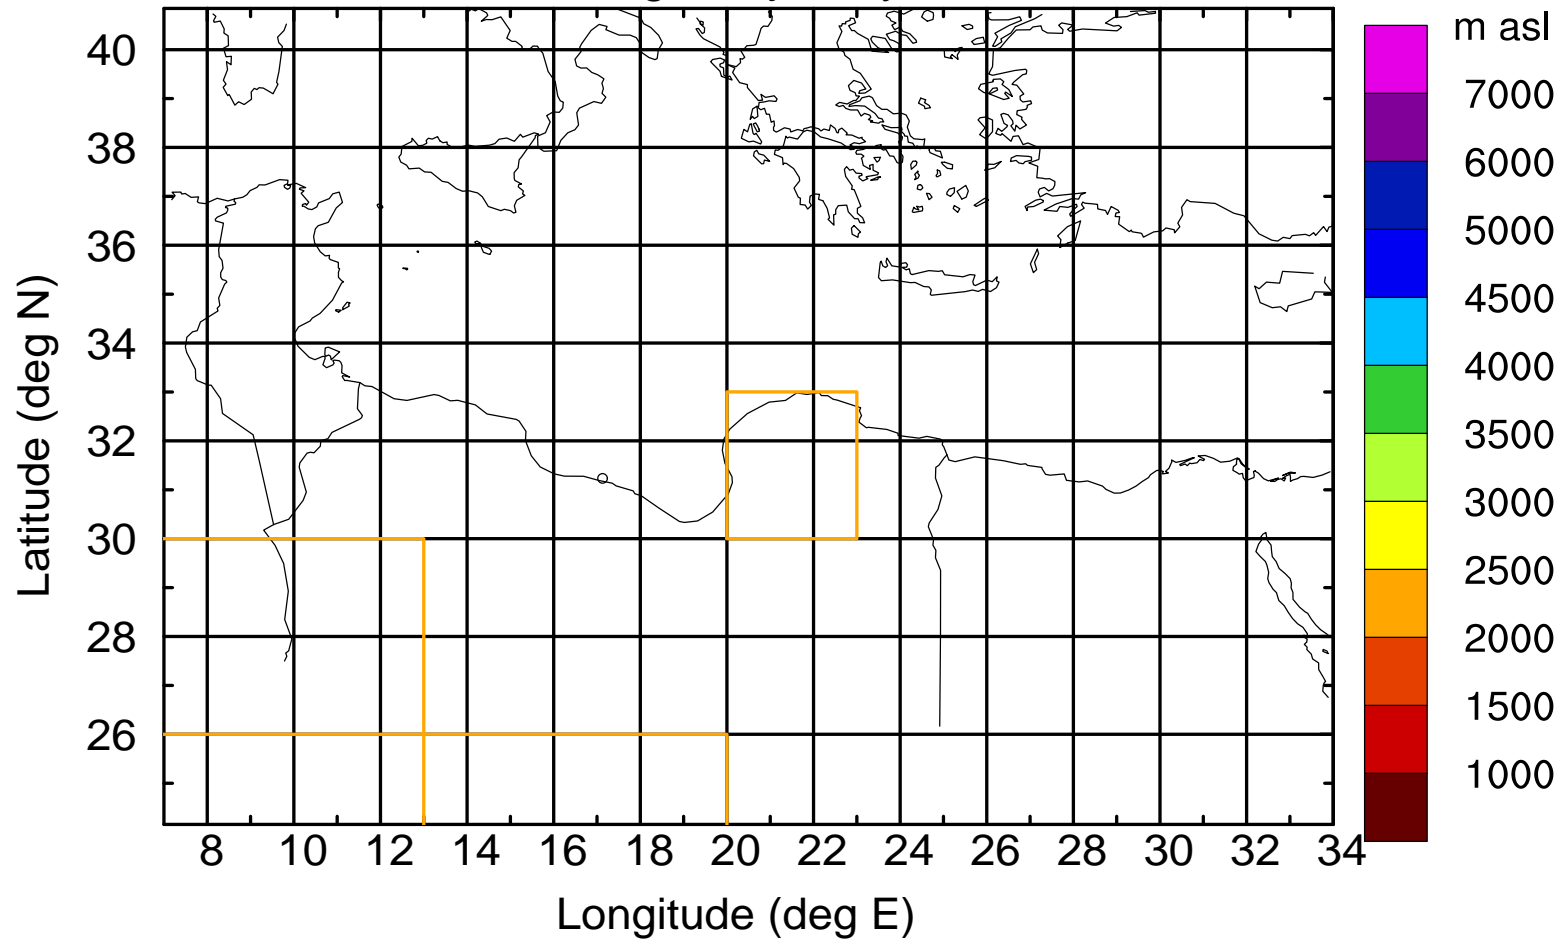

Paphos Airport ground station 20170422 5:00 UTC

Flight trajectory