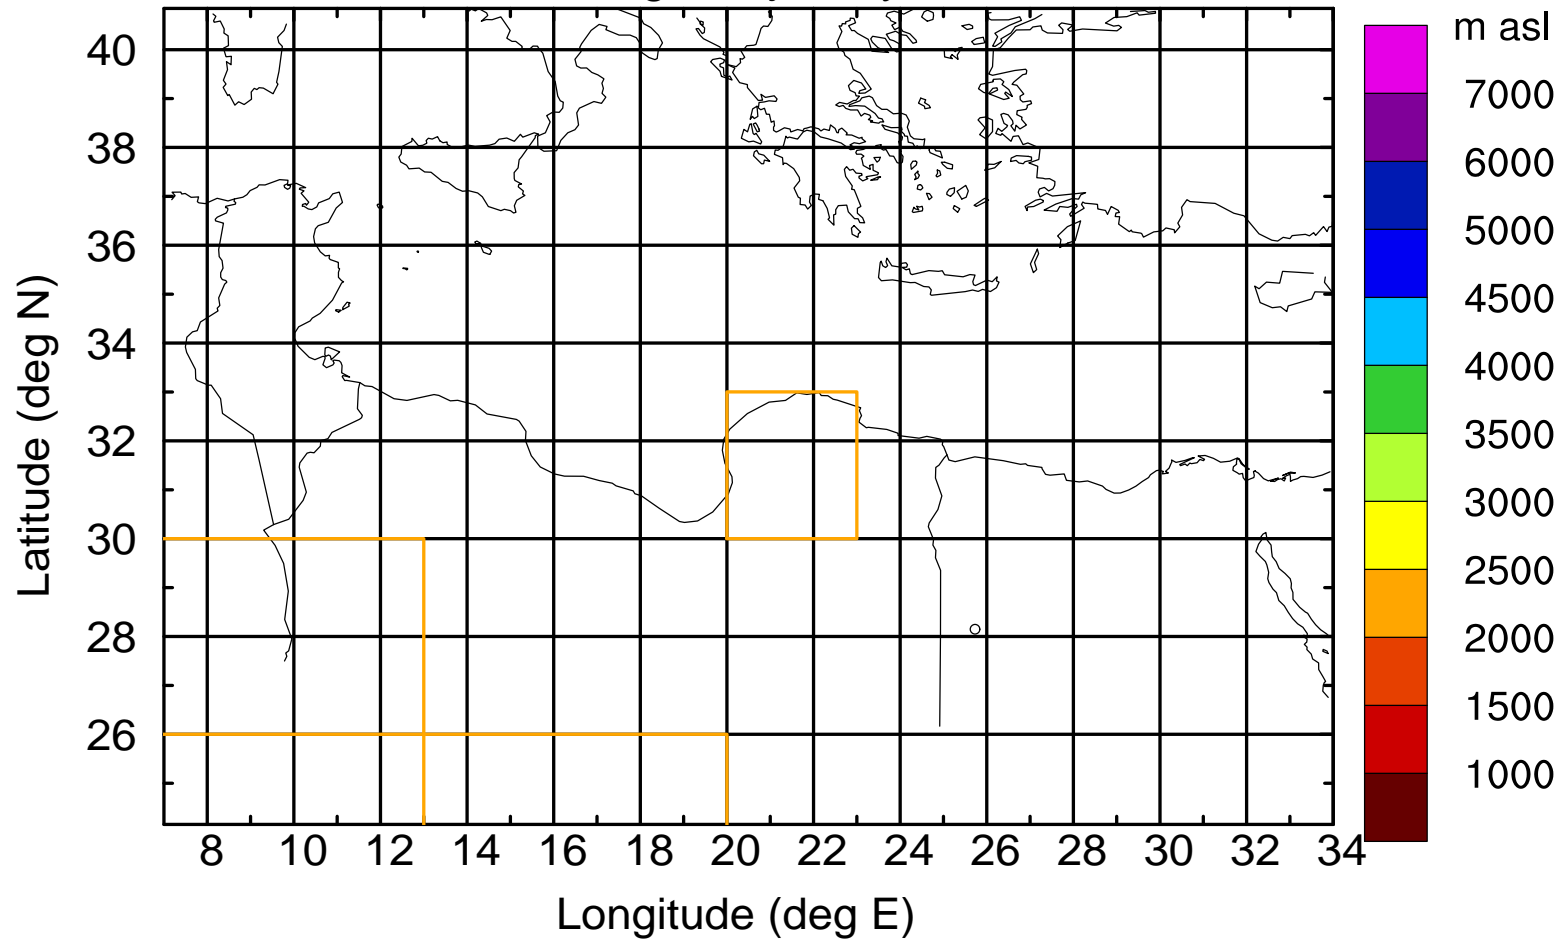

Paphos Airport ground station 20170422 5:00 UTC

Flight trajectory