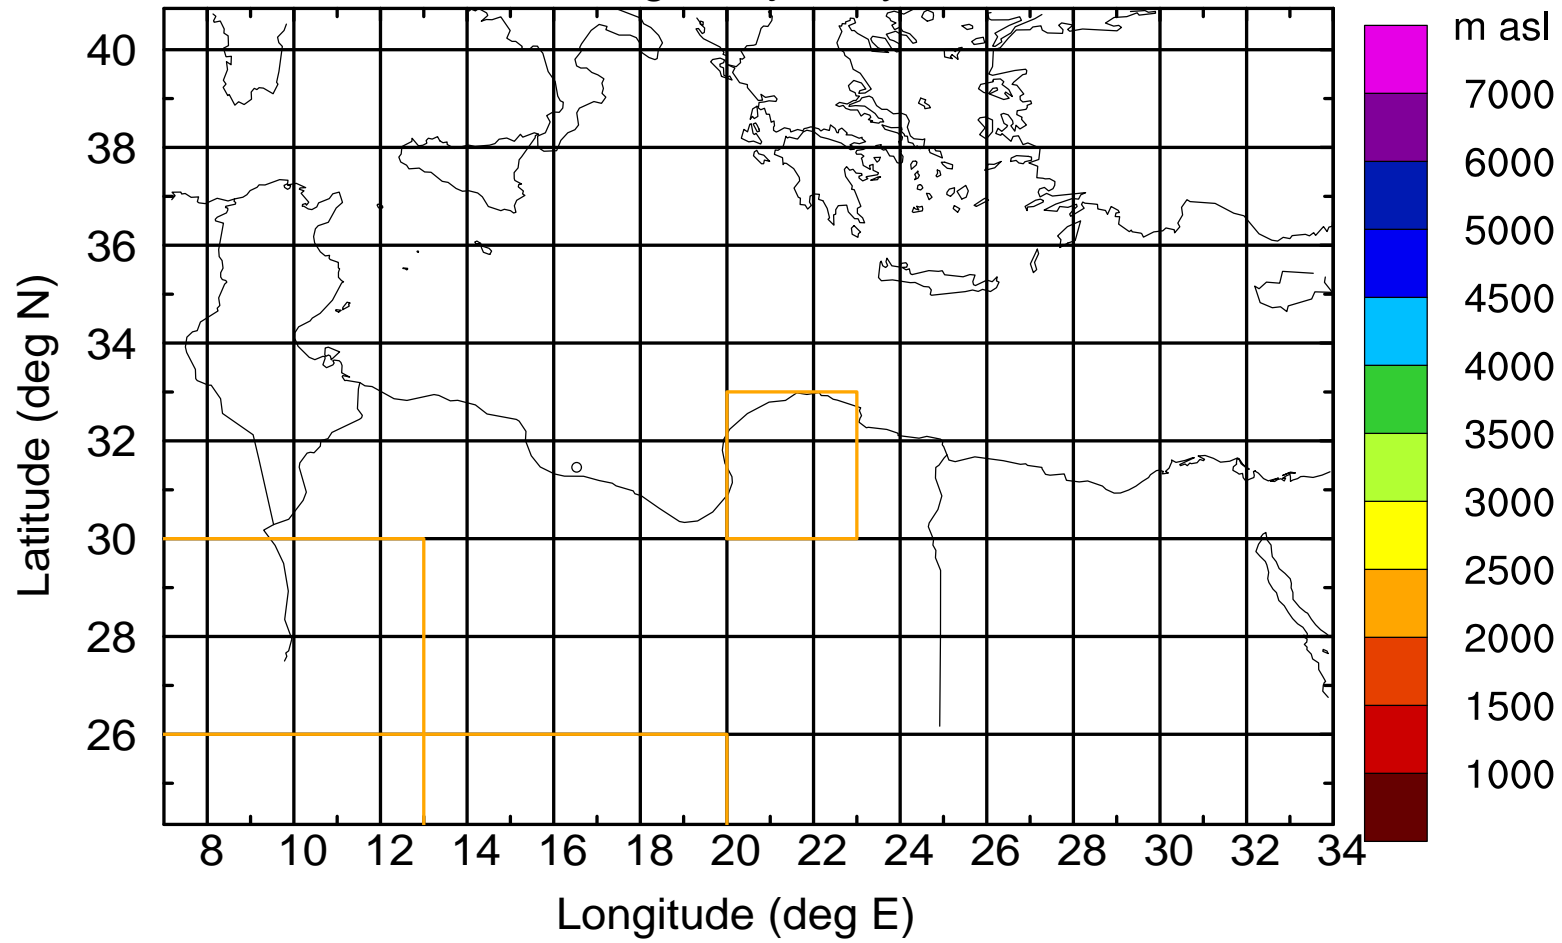

Paphos Airport ground station 20170422 5:00 UTC

Flight trajectory