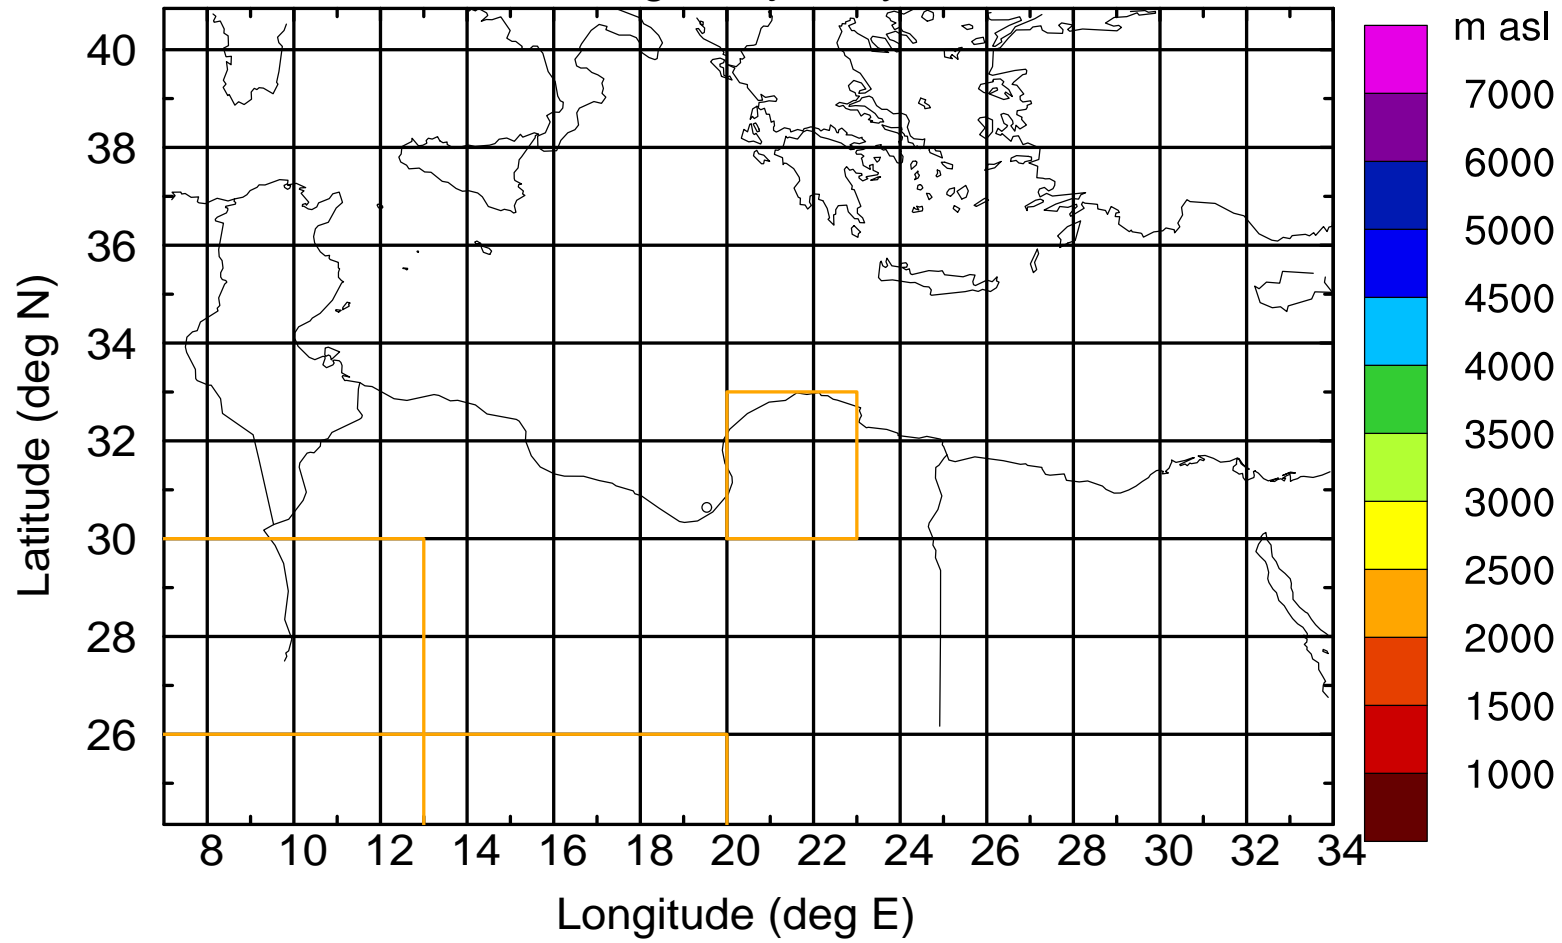

Paphos Airport ground station 20170422 5:00 UTC

Flight trajectory