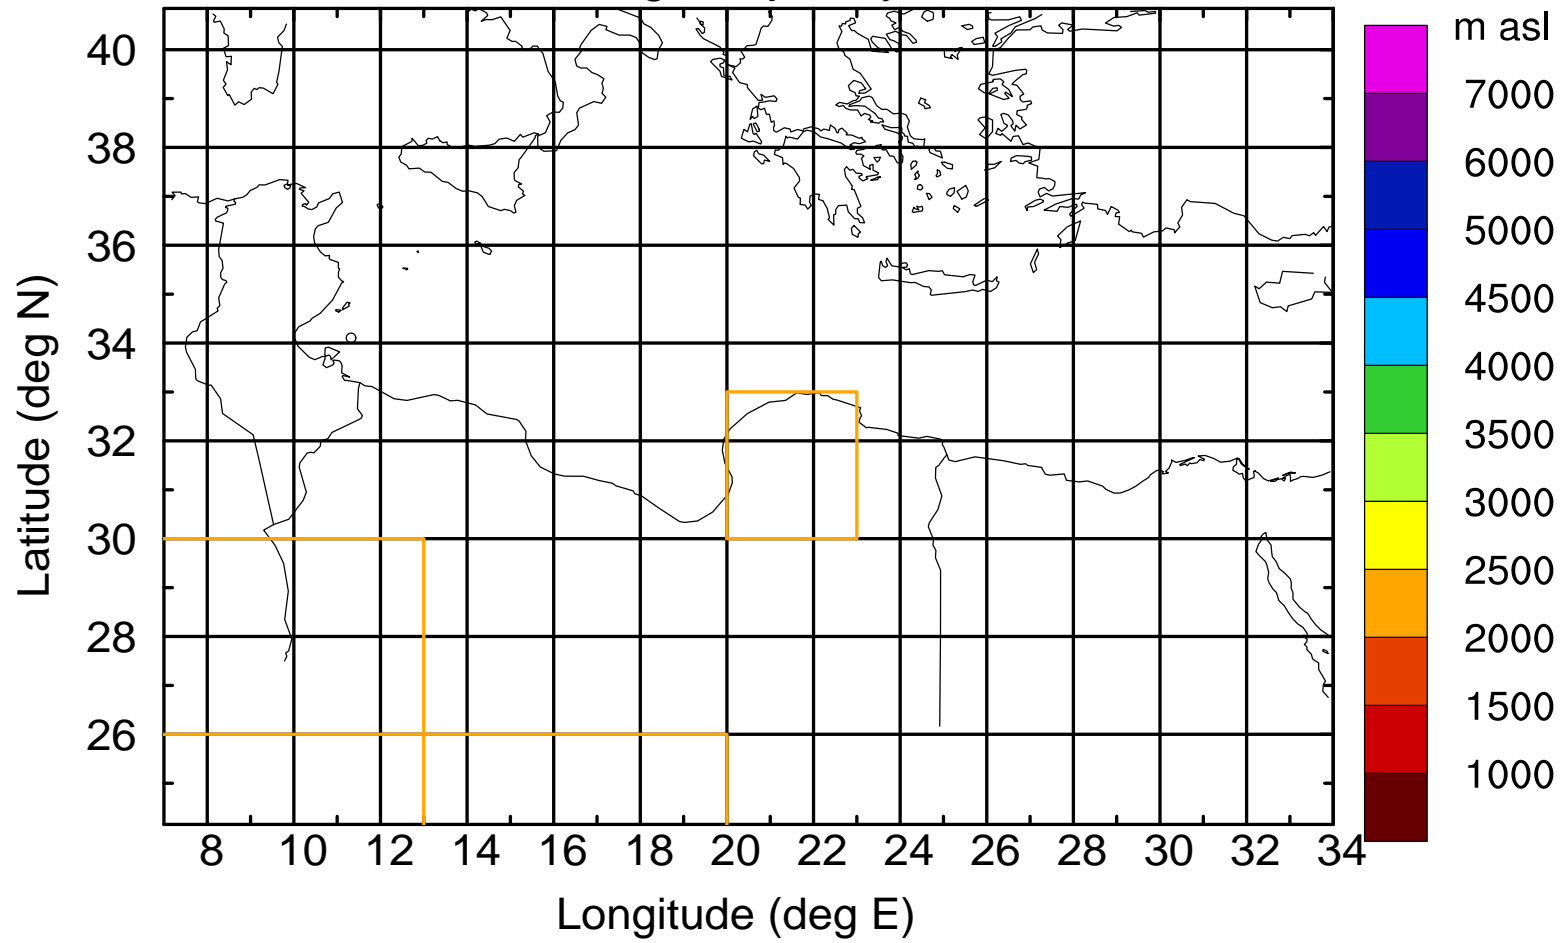

Paphos Airport ground station 20170422 5:00 UTC

Flight trajectory