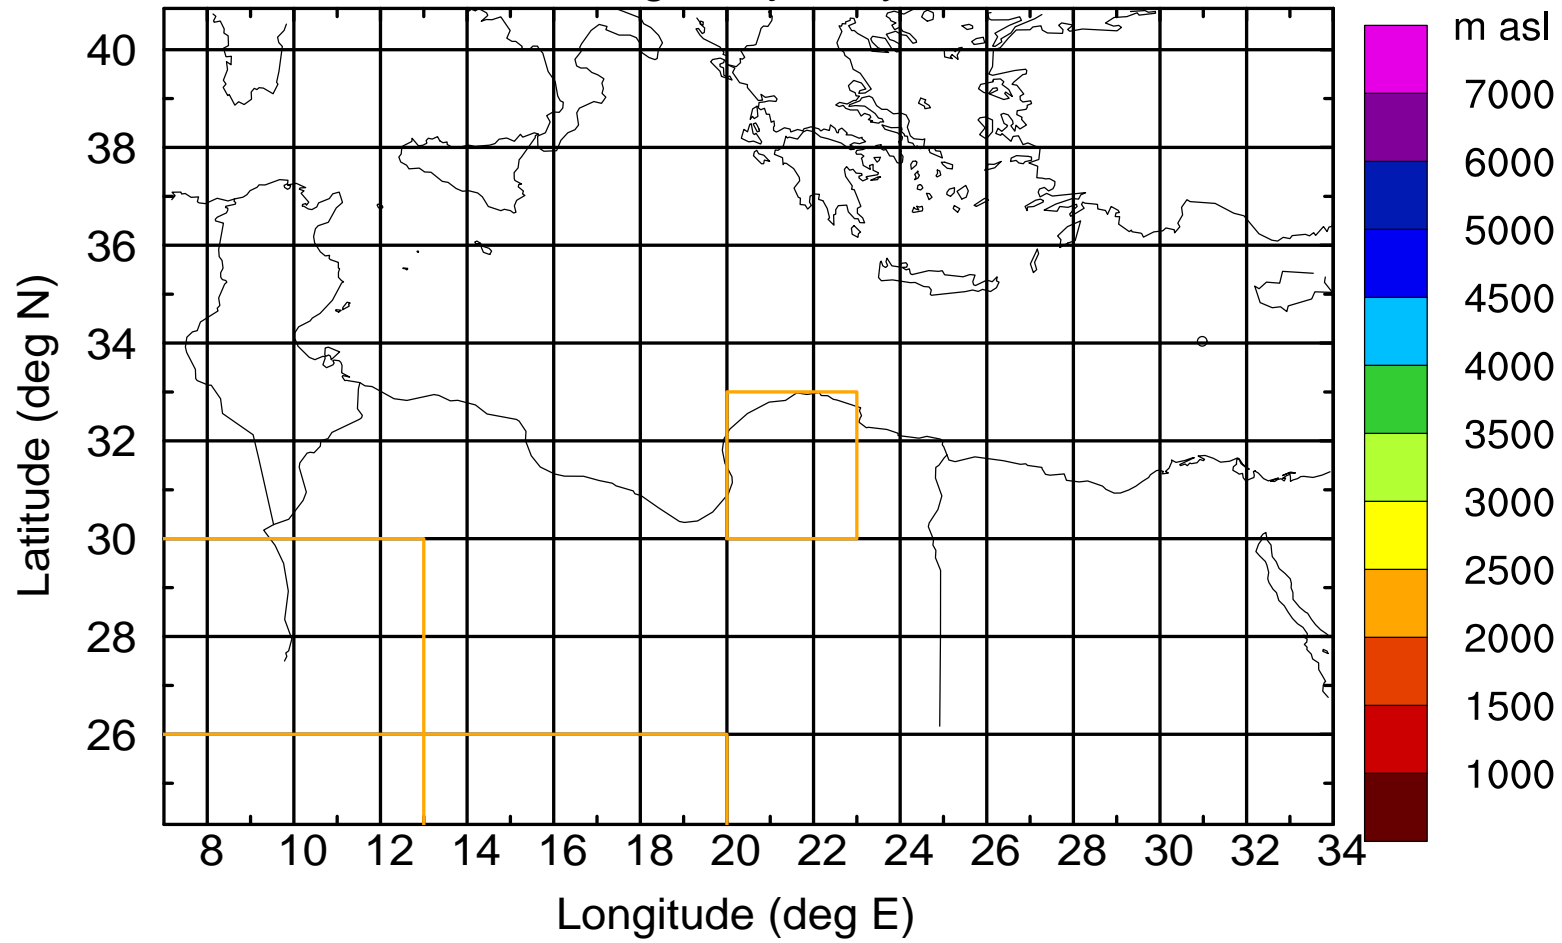

Paphos Airport ground station 20170422 5:00 UTC

Flight trajectory