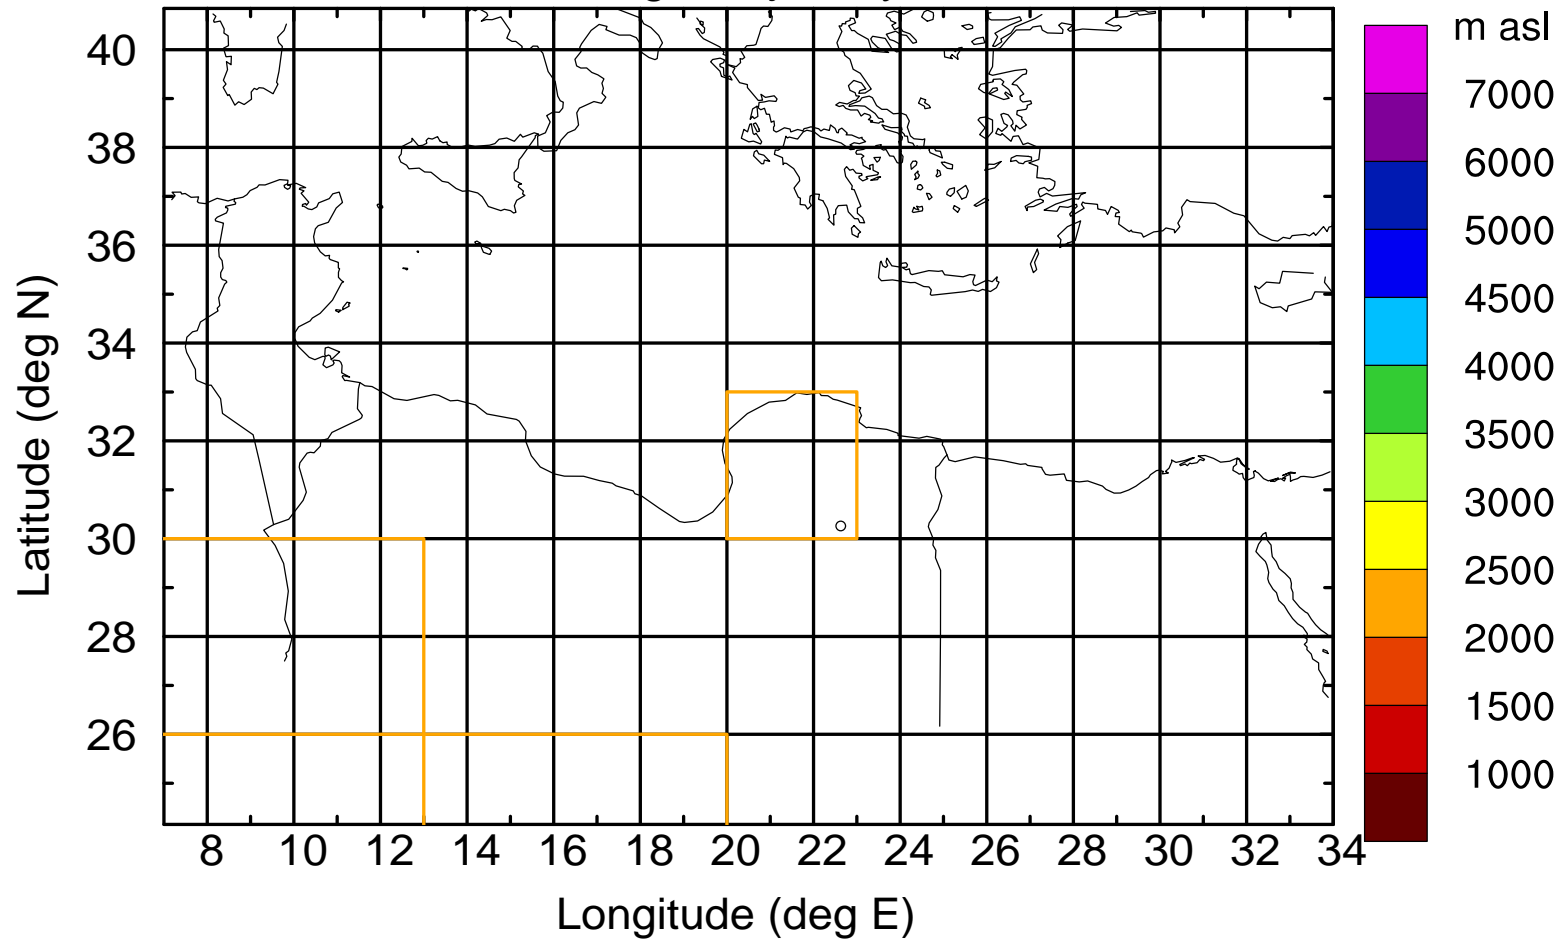

Paphos Airport ground station 20170422 5:00 UTC

Flight trajectory