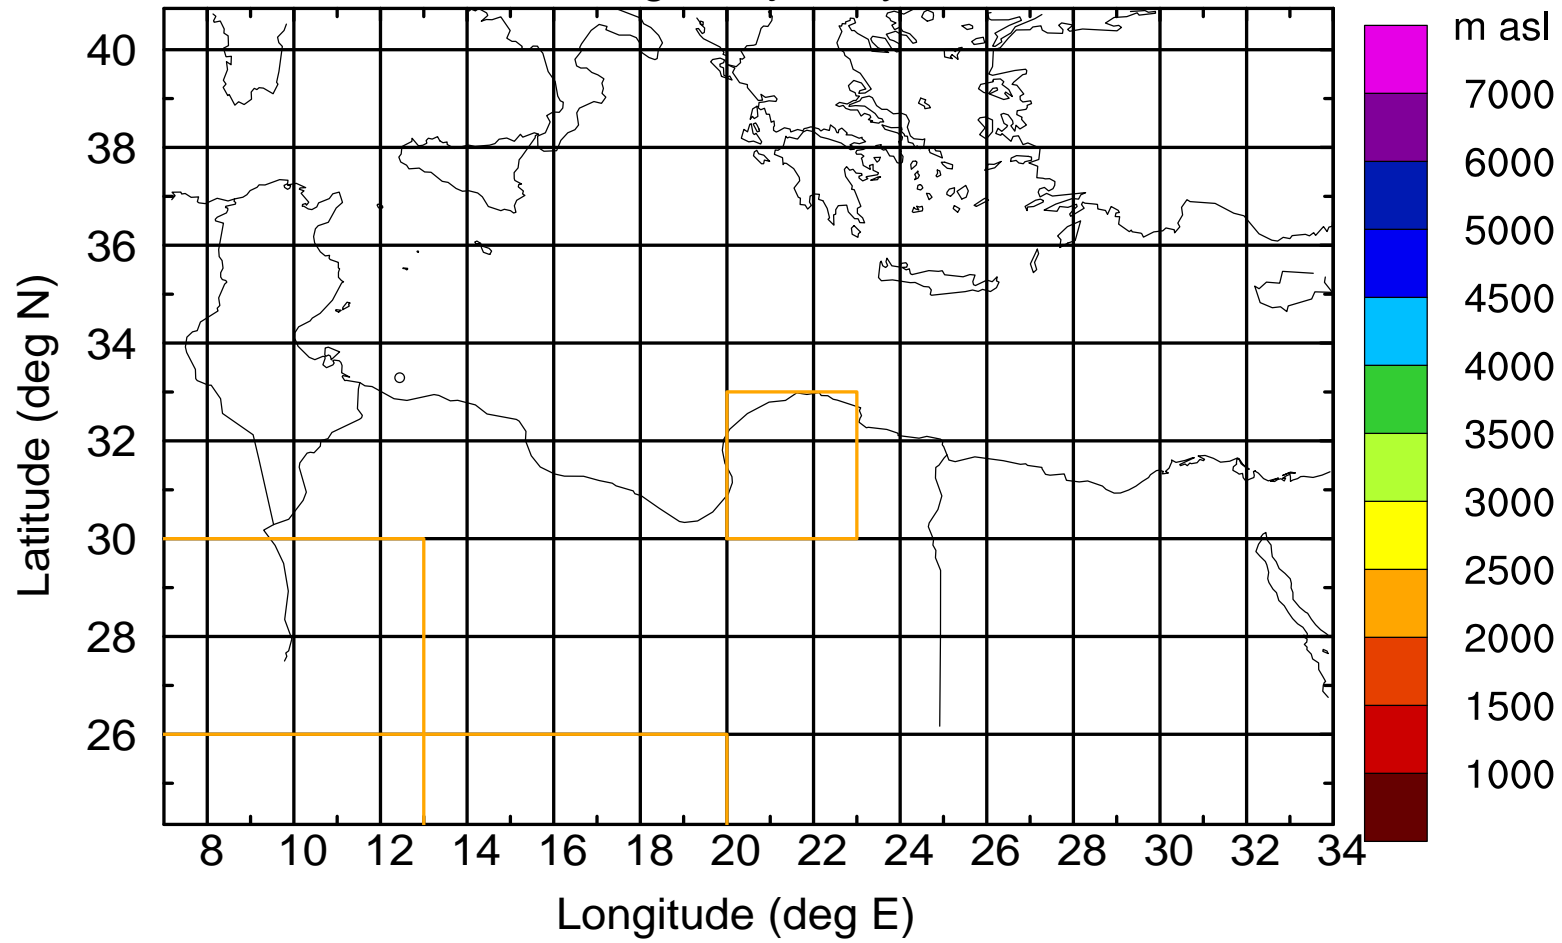

Paphos Airport ground station 20170422 5:00 UTC

Flight trajectory