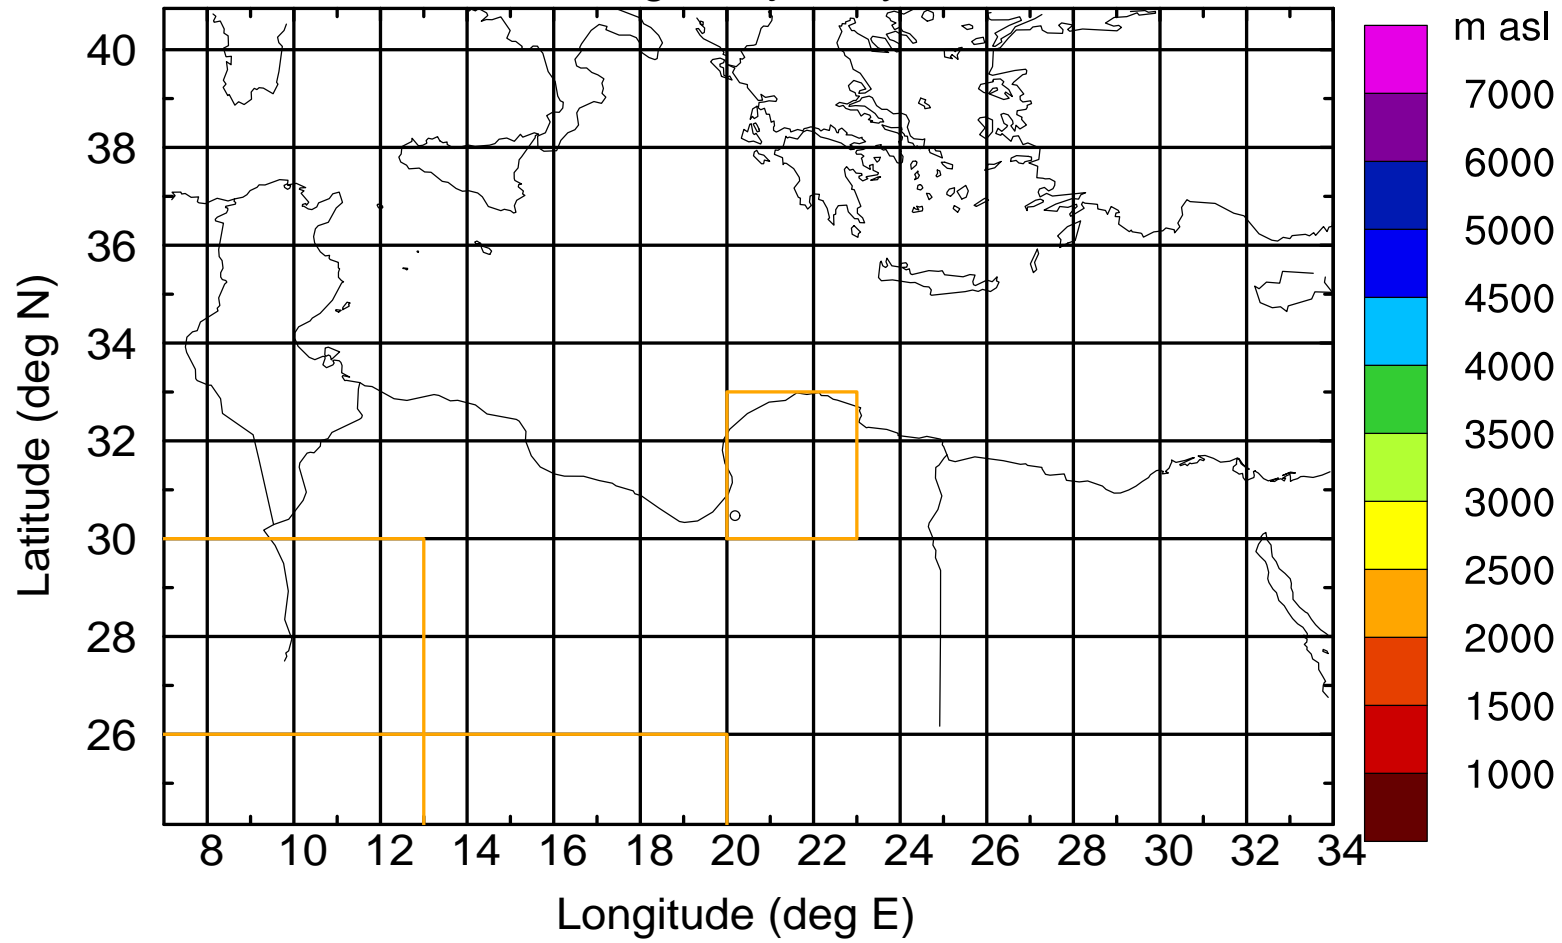

Paphos Airport ground station 20170422 5:00 UTC

Flight trajectory