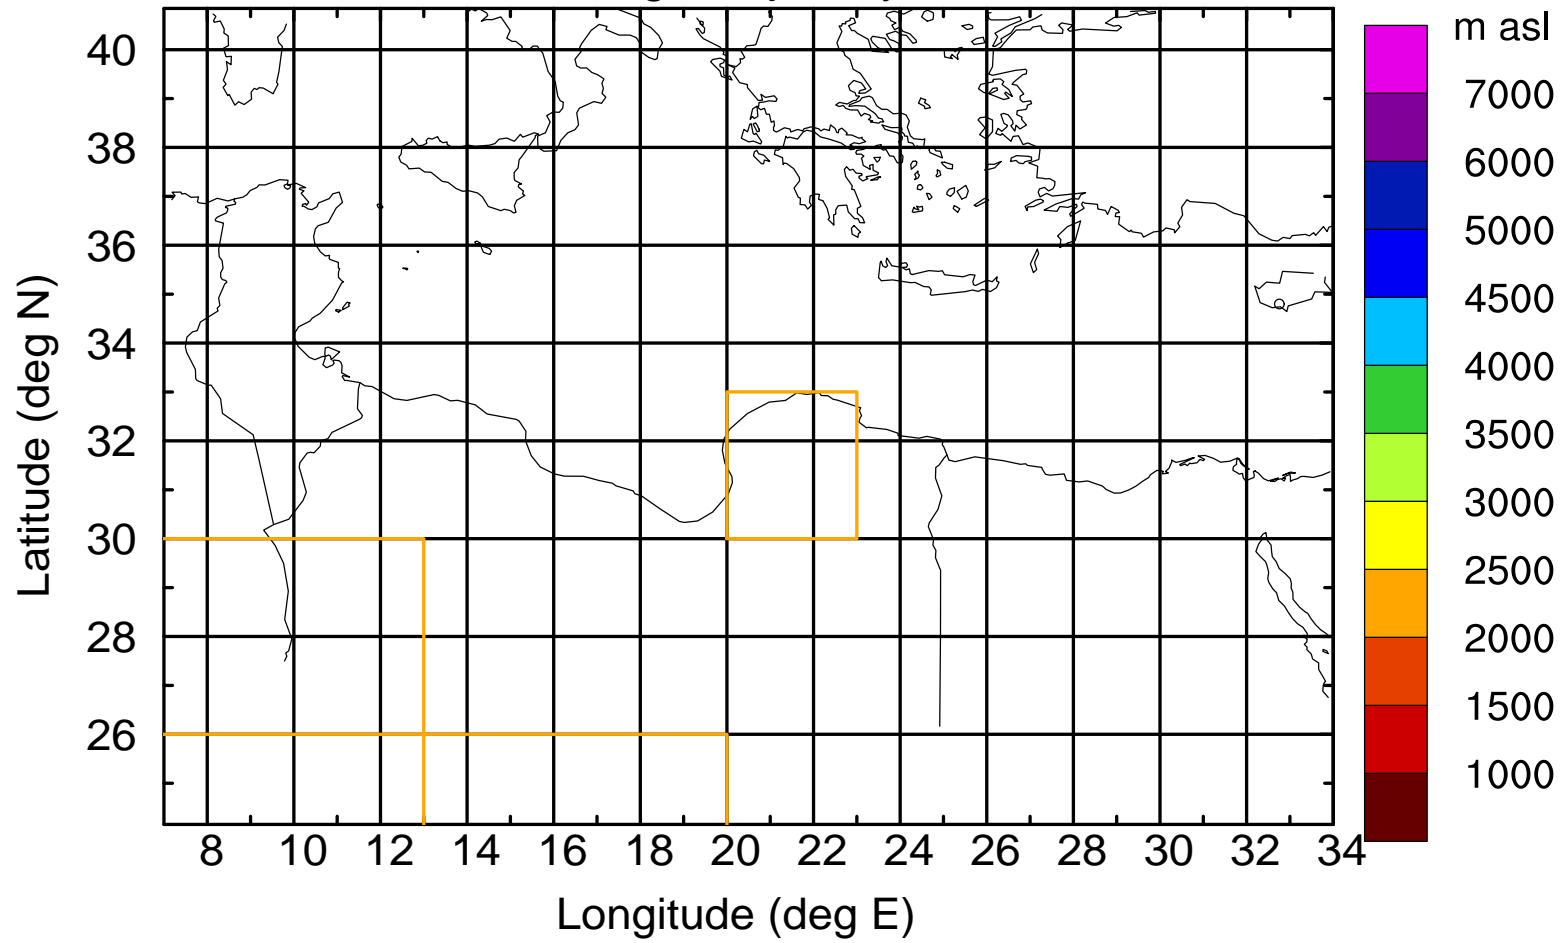

Paphos Airport ground station 20170422 5:00 UTC

Flight trajectory