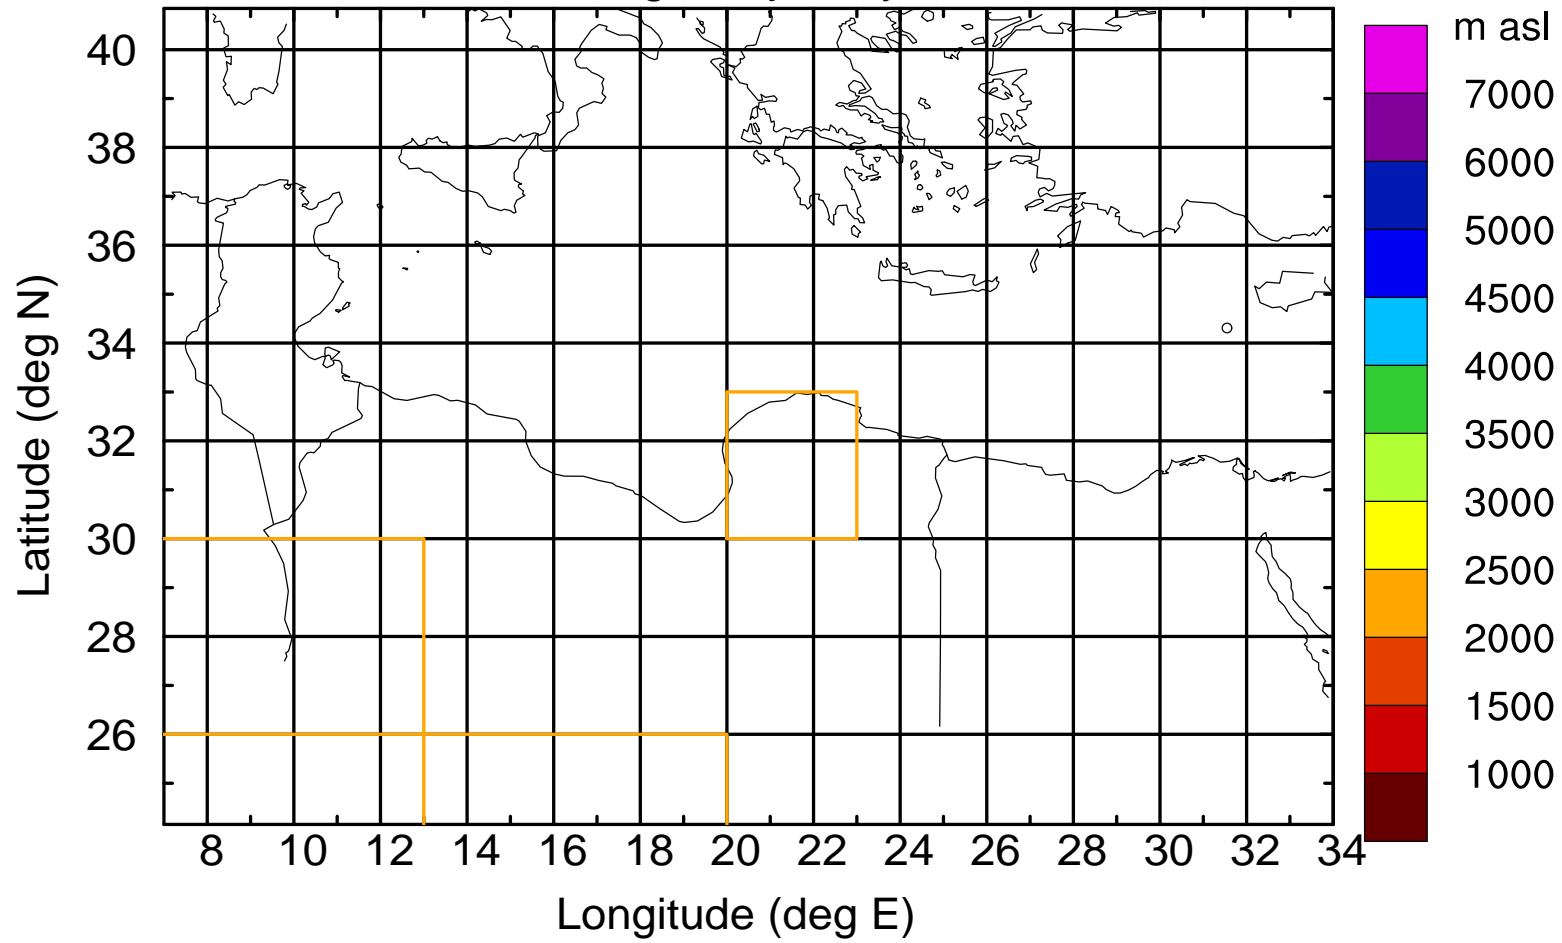

Paphos Airport ground station 20170422 5:00 UTC

Flight trajectory