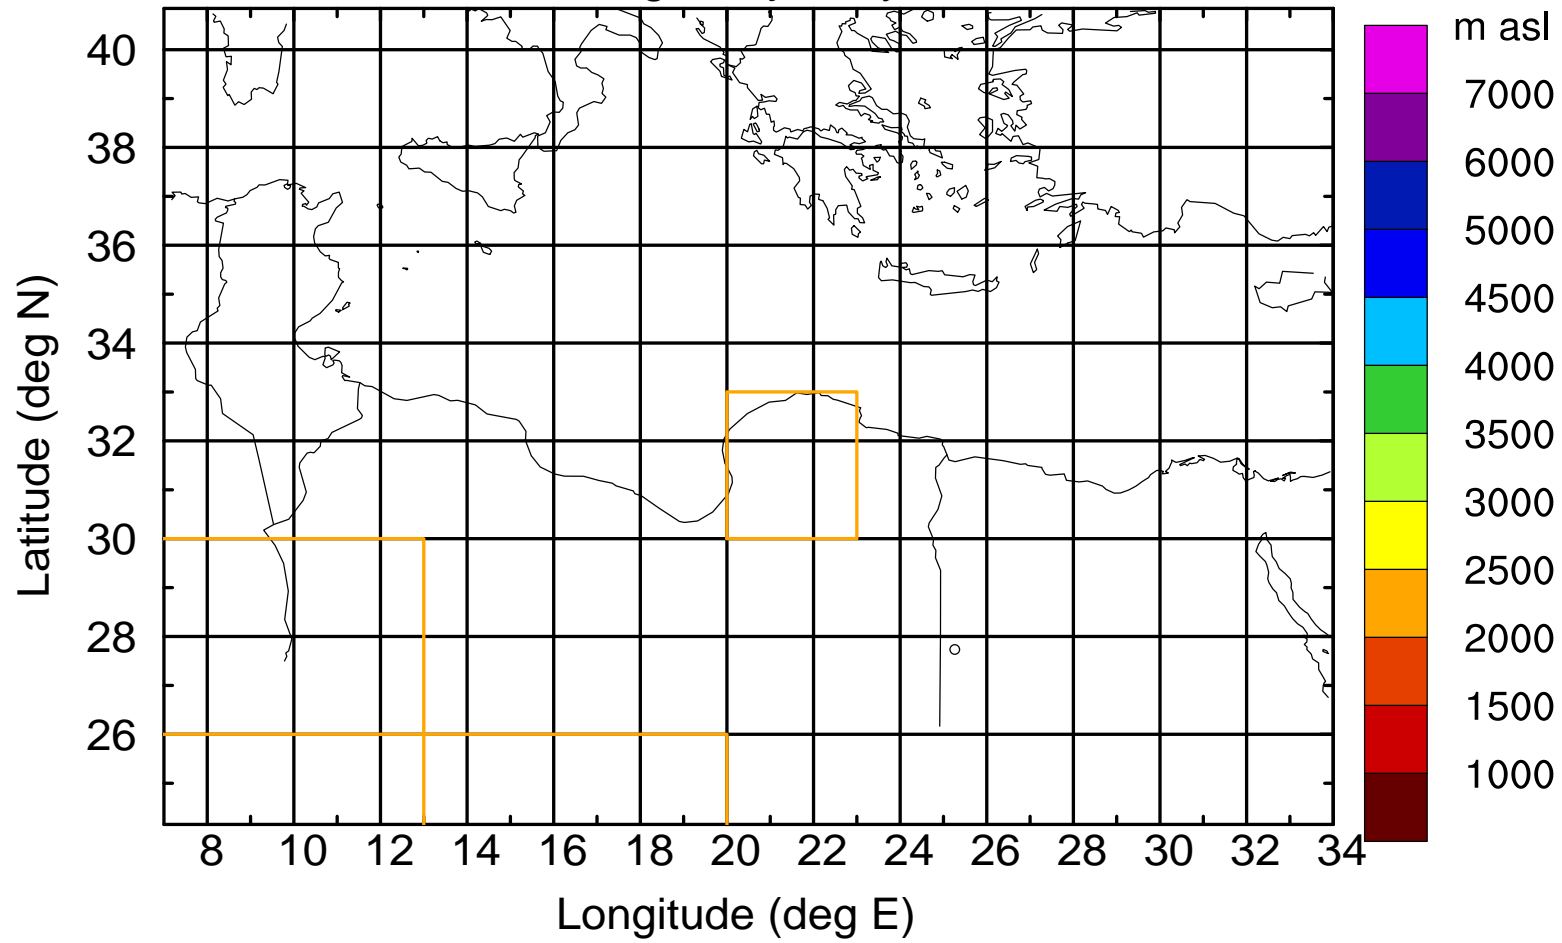

Paphos Airport ground station 20170422 5:00 UTC

Flight trajectory