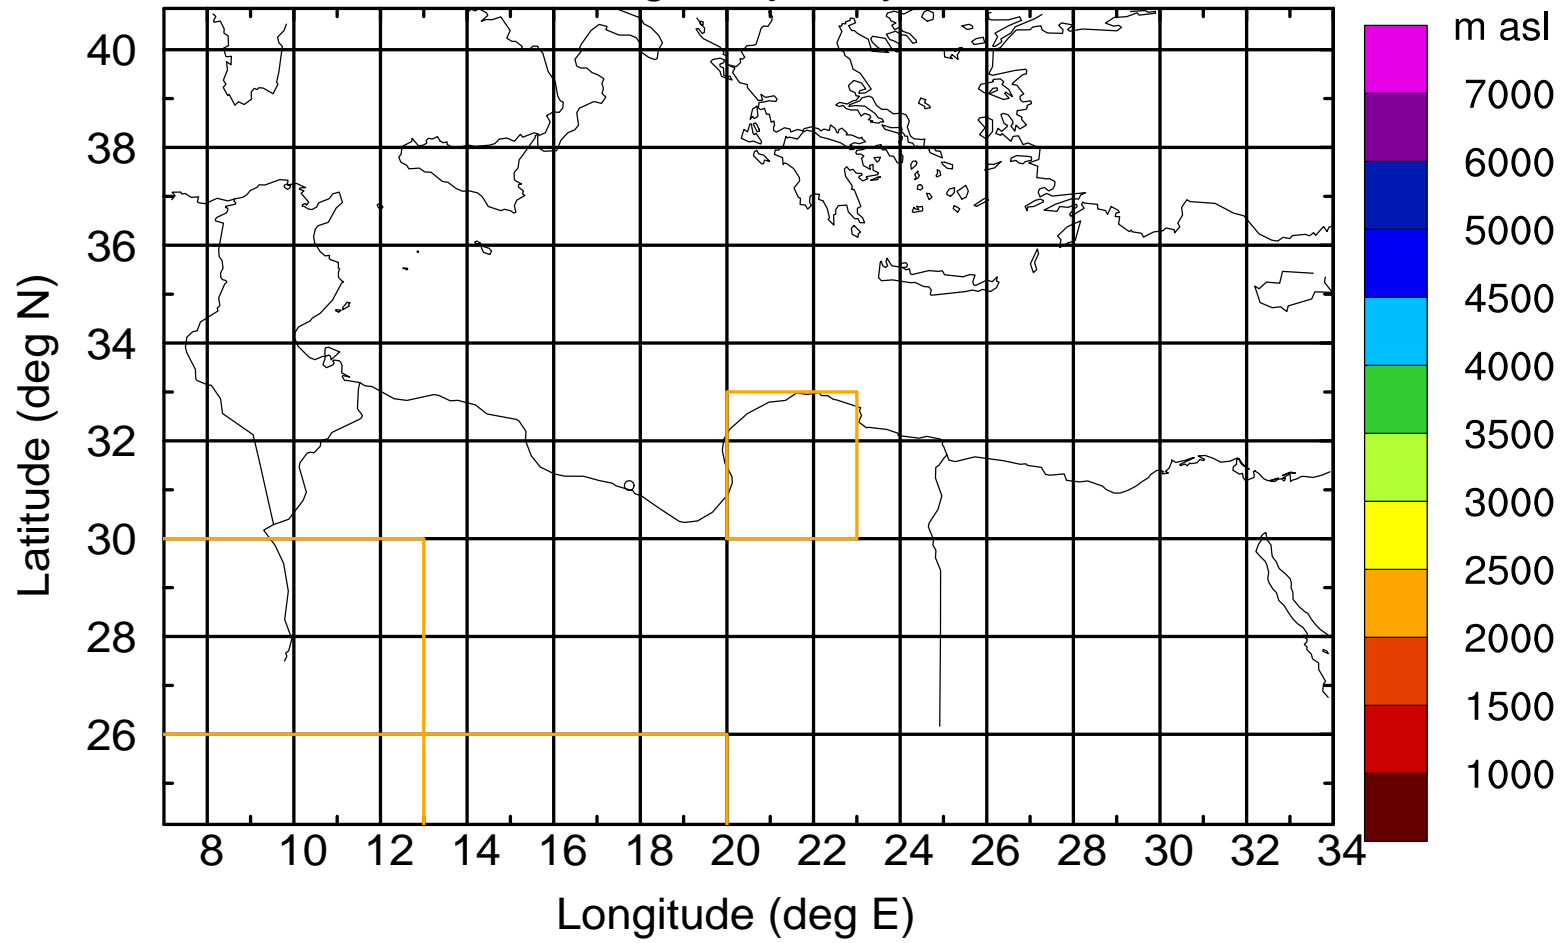

Paphos Airport ground station 20170422 5:00 UTC

Flight trajectory