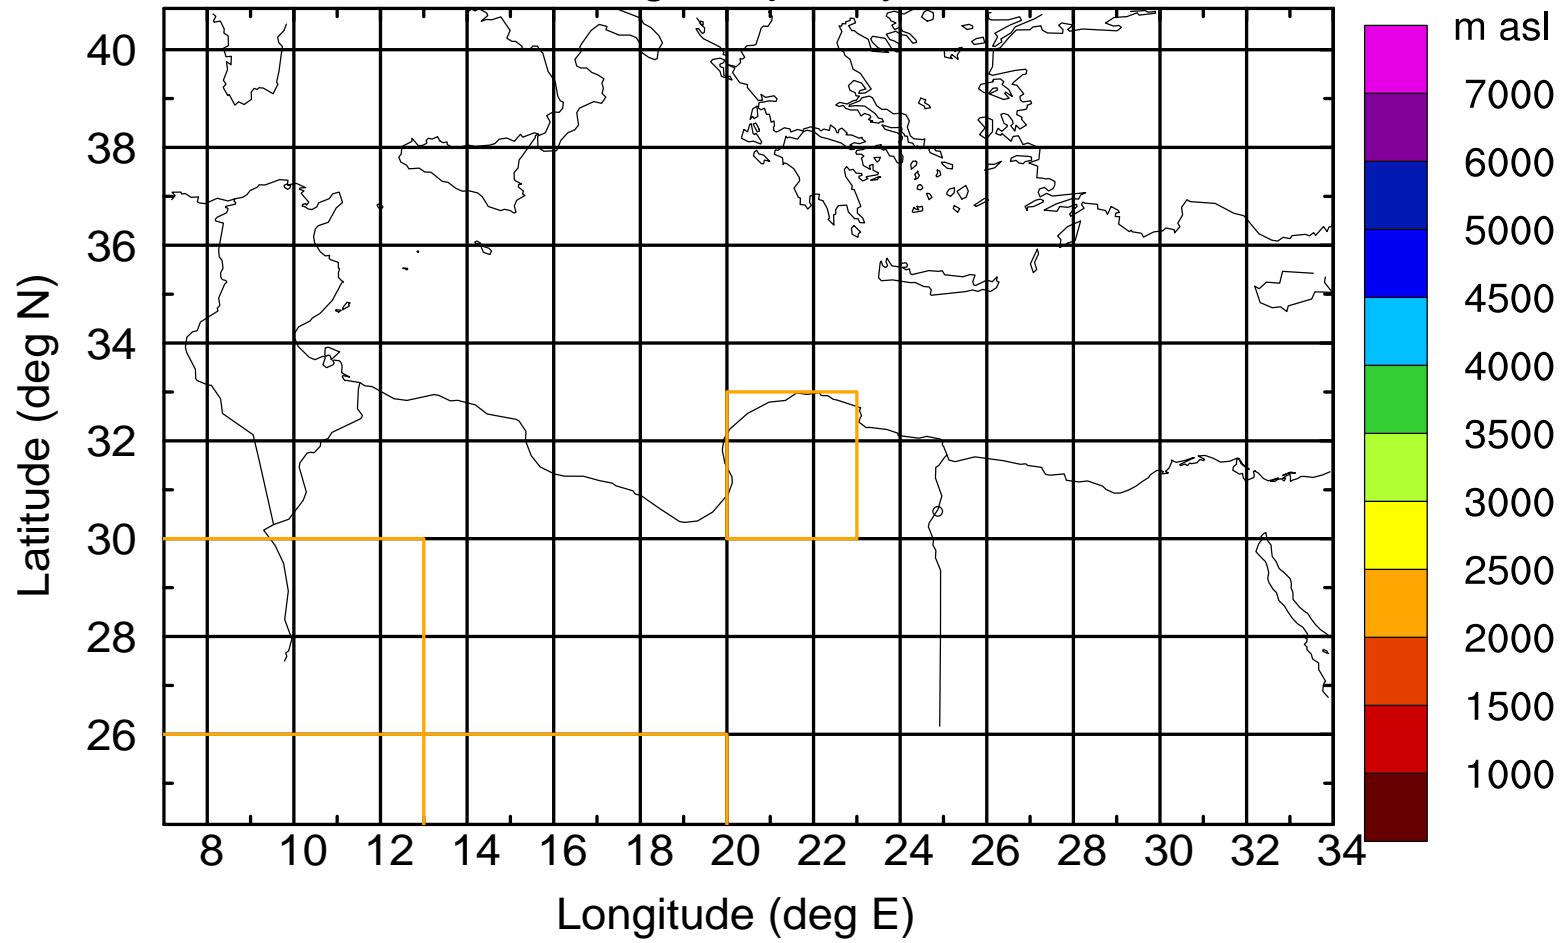

Paphos Airport ground station 20170422 5:00 UTC

Flight trajectory