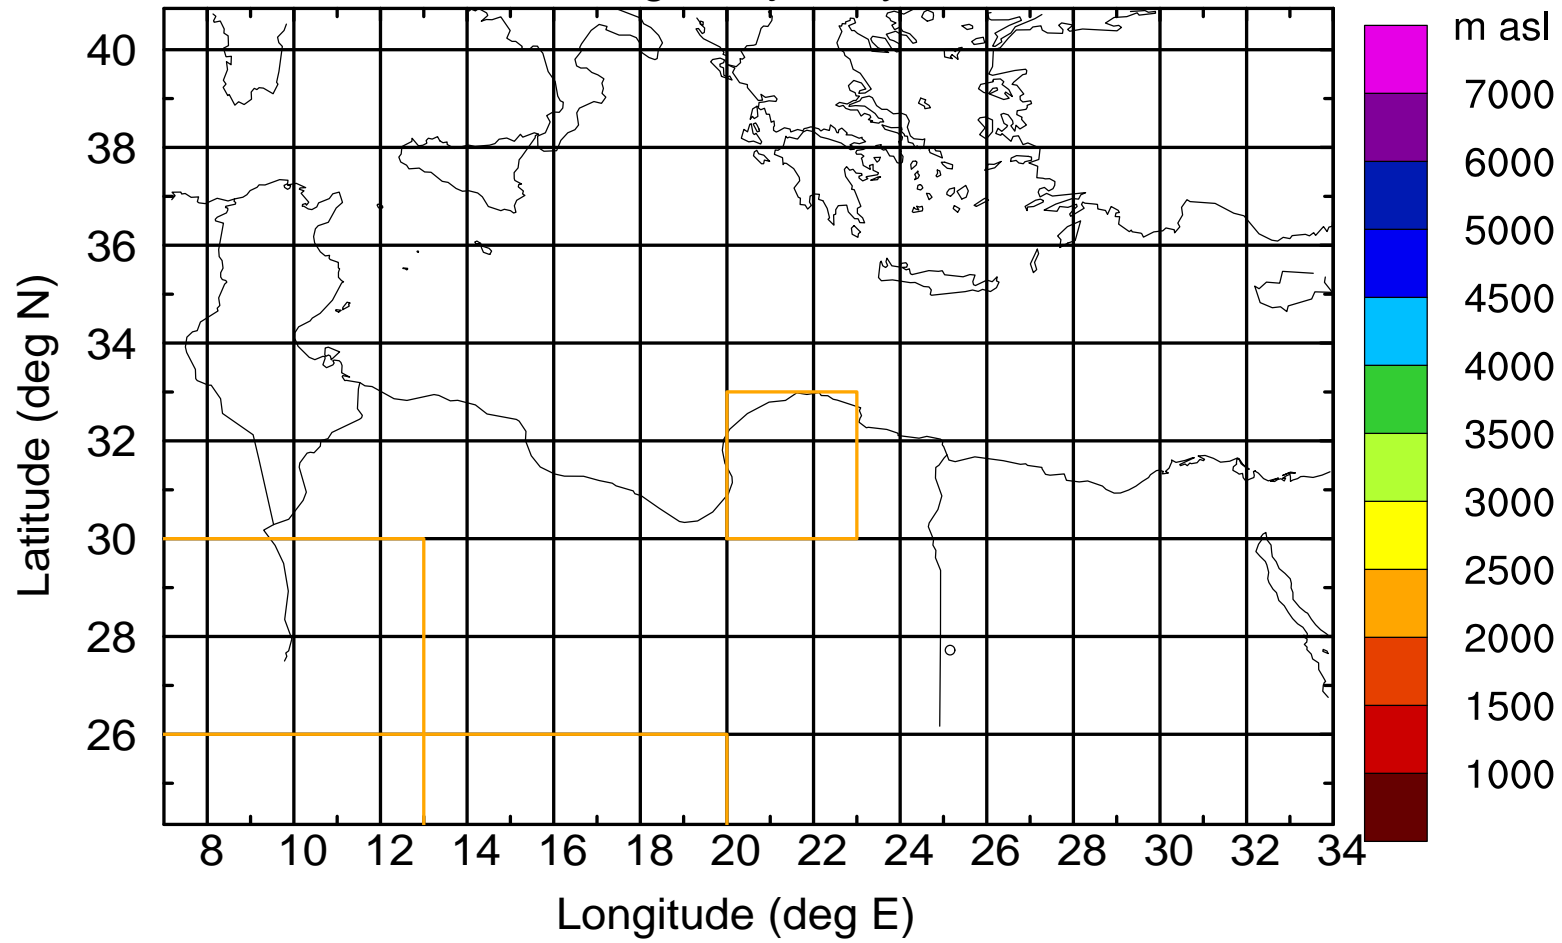

Paphos Airport ground station 20170422 5:00 UTC

Flight trajectory