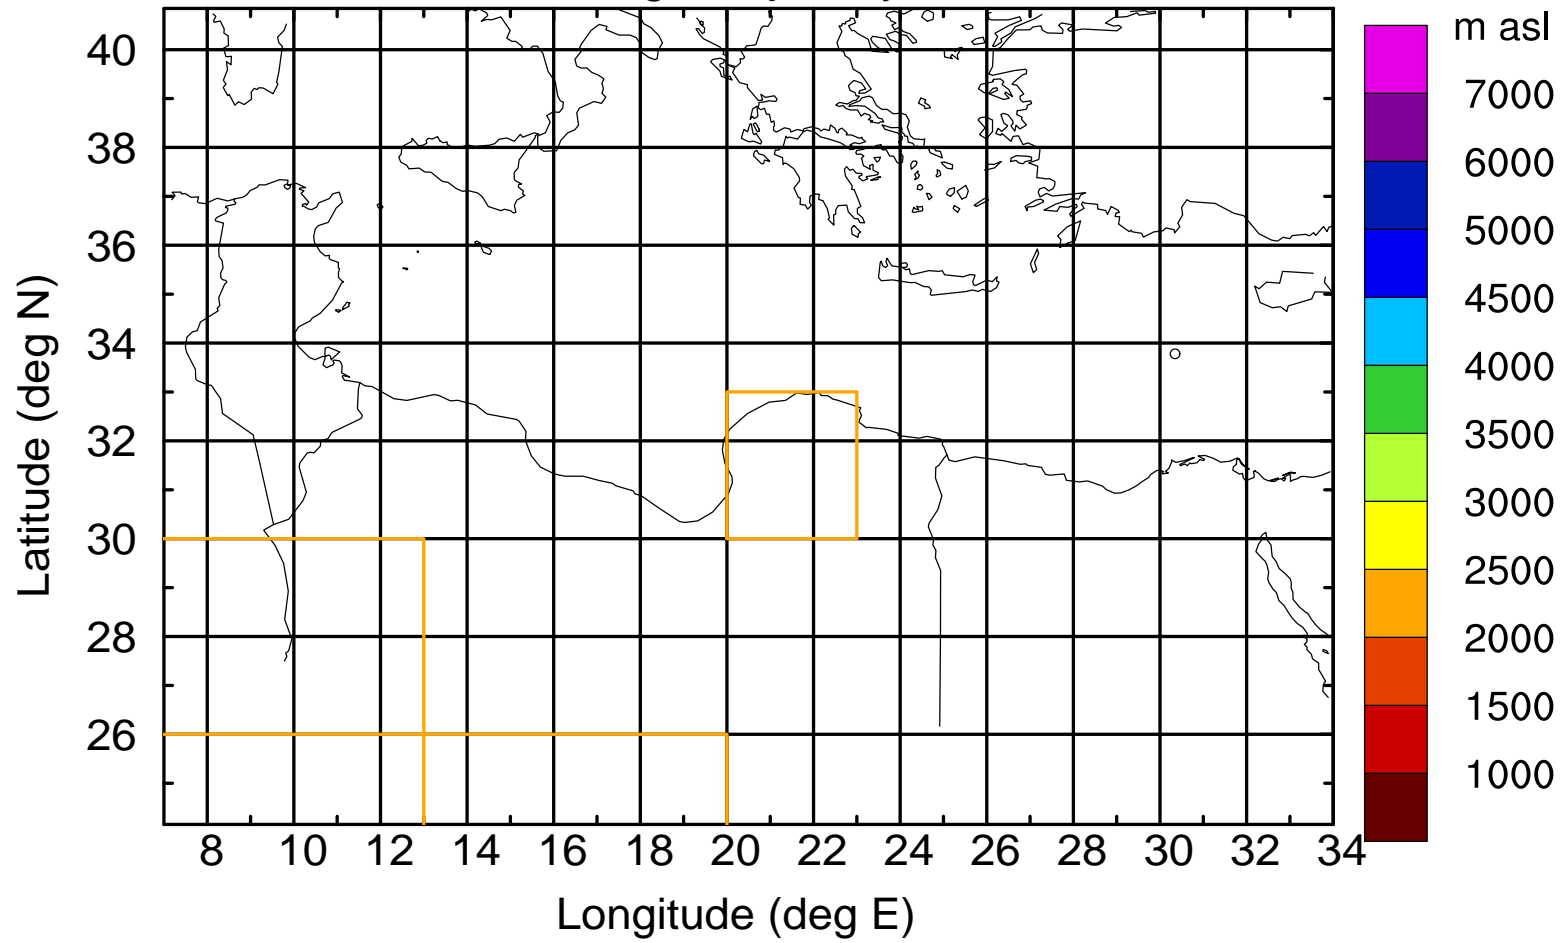

Paphos Airport ground station 20170422 5:00 UTC

Flight trajectory