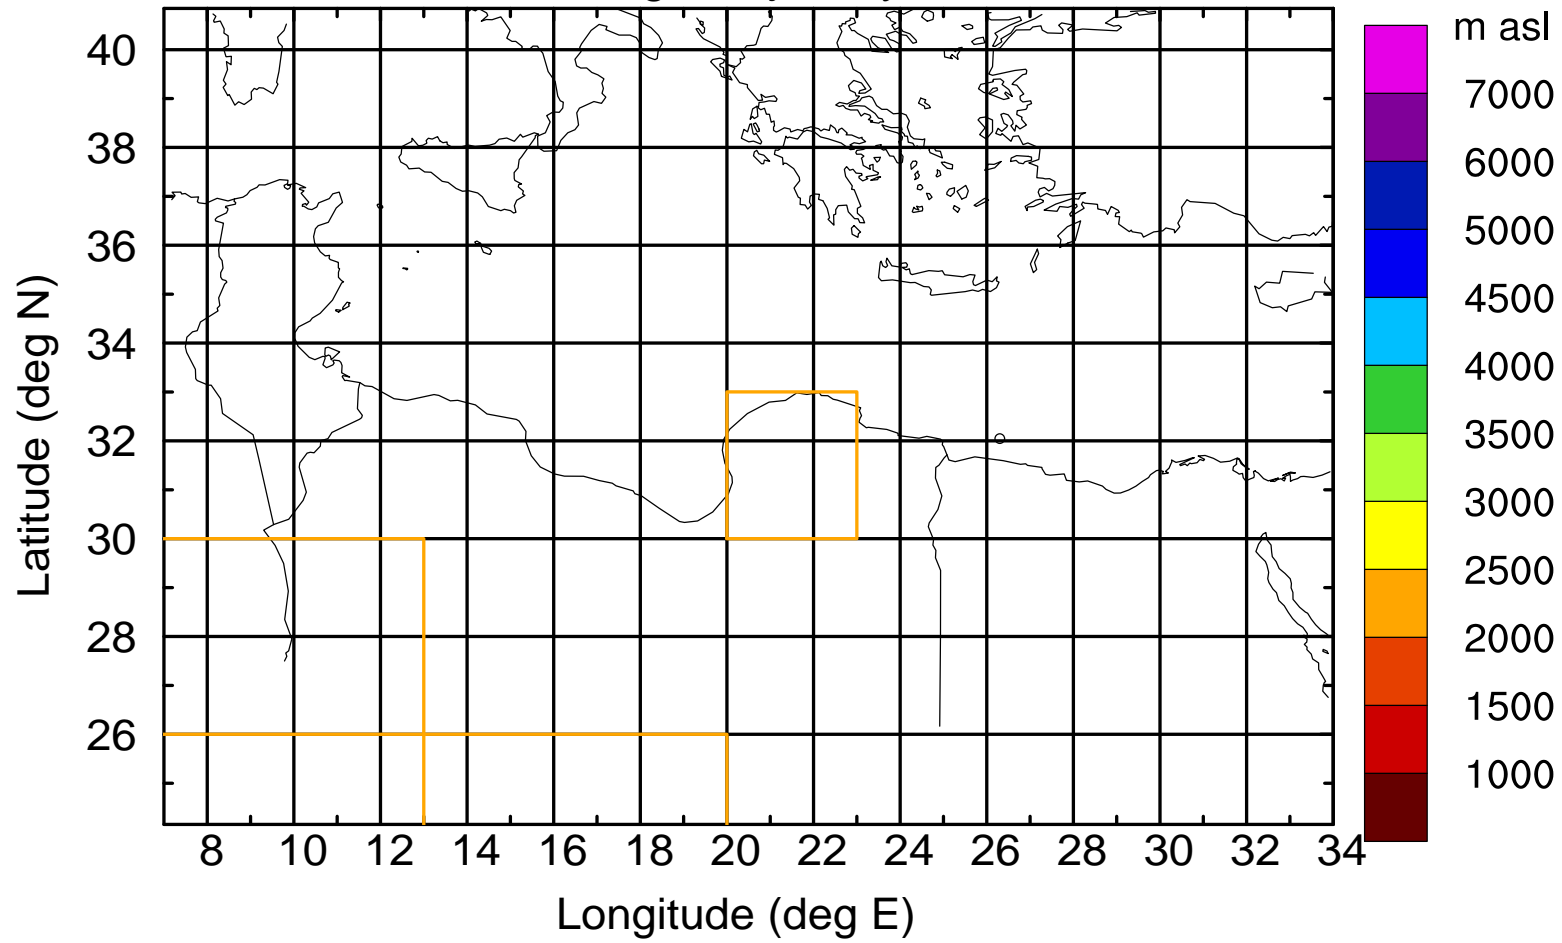

Paphos Airport ground station 20170422 5:00 UTC

Flight trajectory