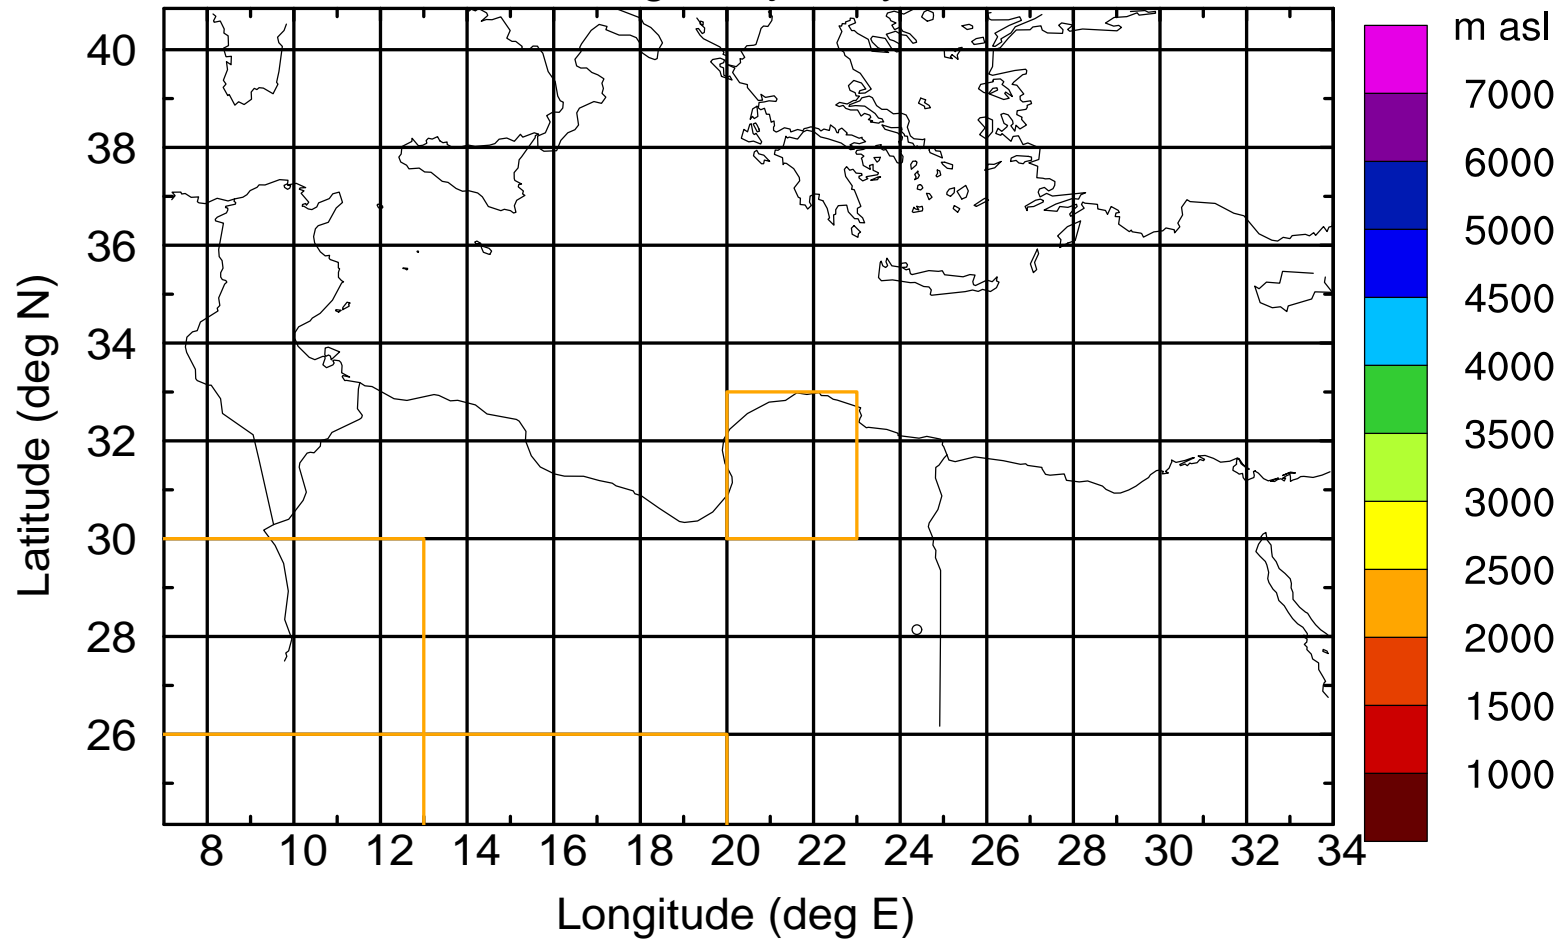

Paphos Airport ground station 20170422 5:00 UTC

Flight trajectory