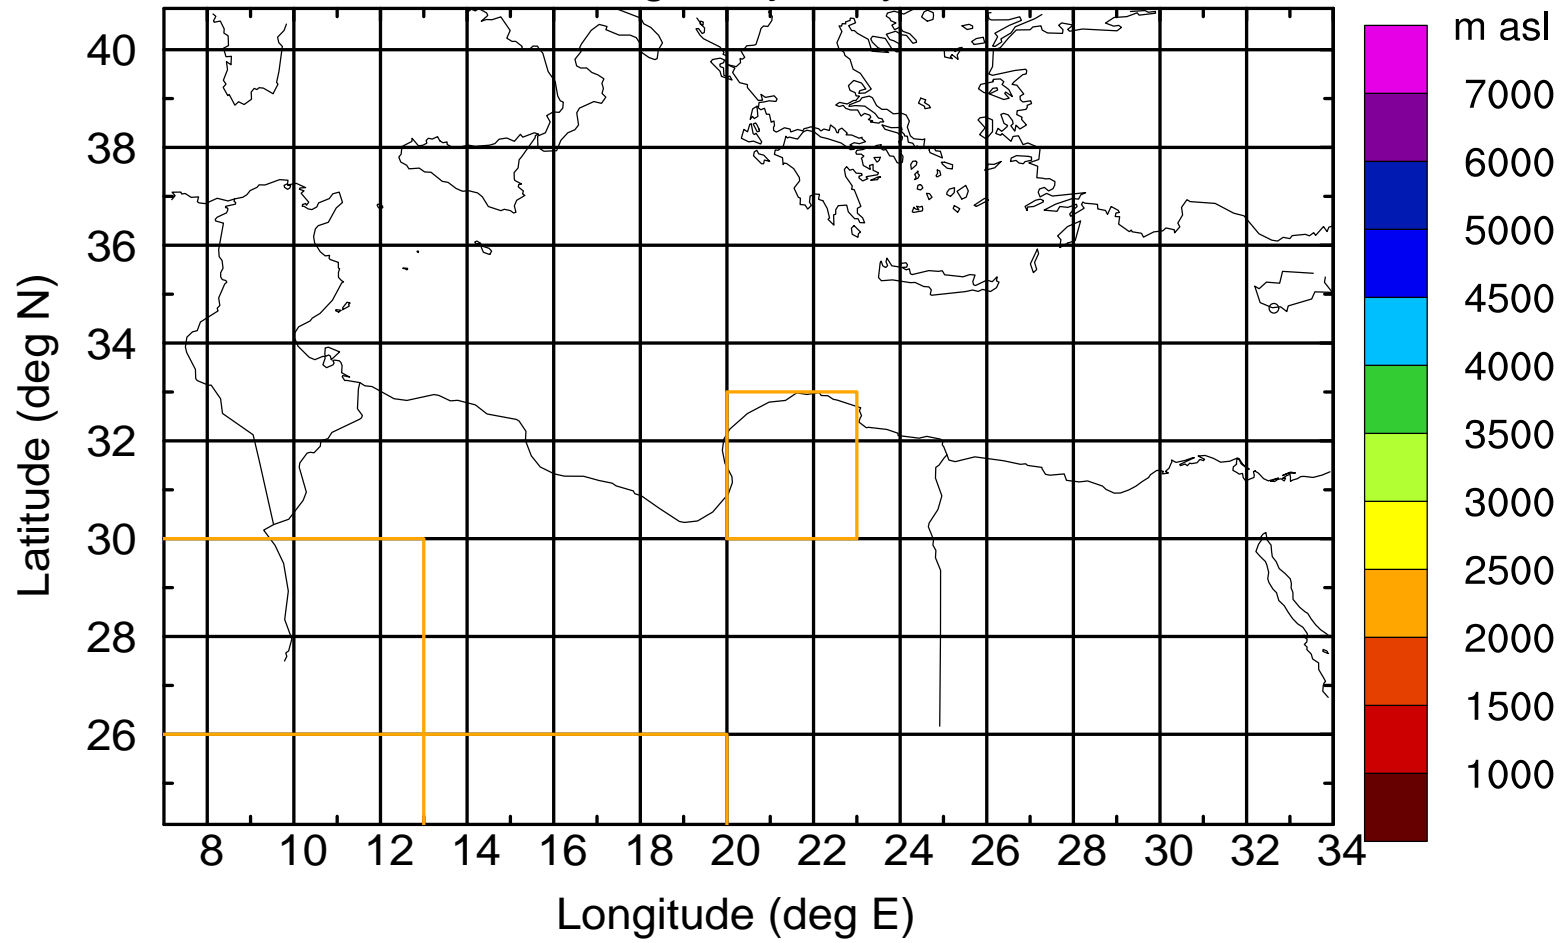

Paphos Airport ground station 20170422 5:00 UTC

Flight trajectory