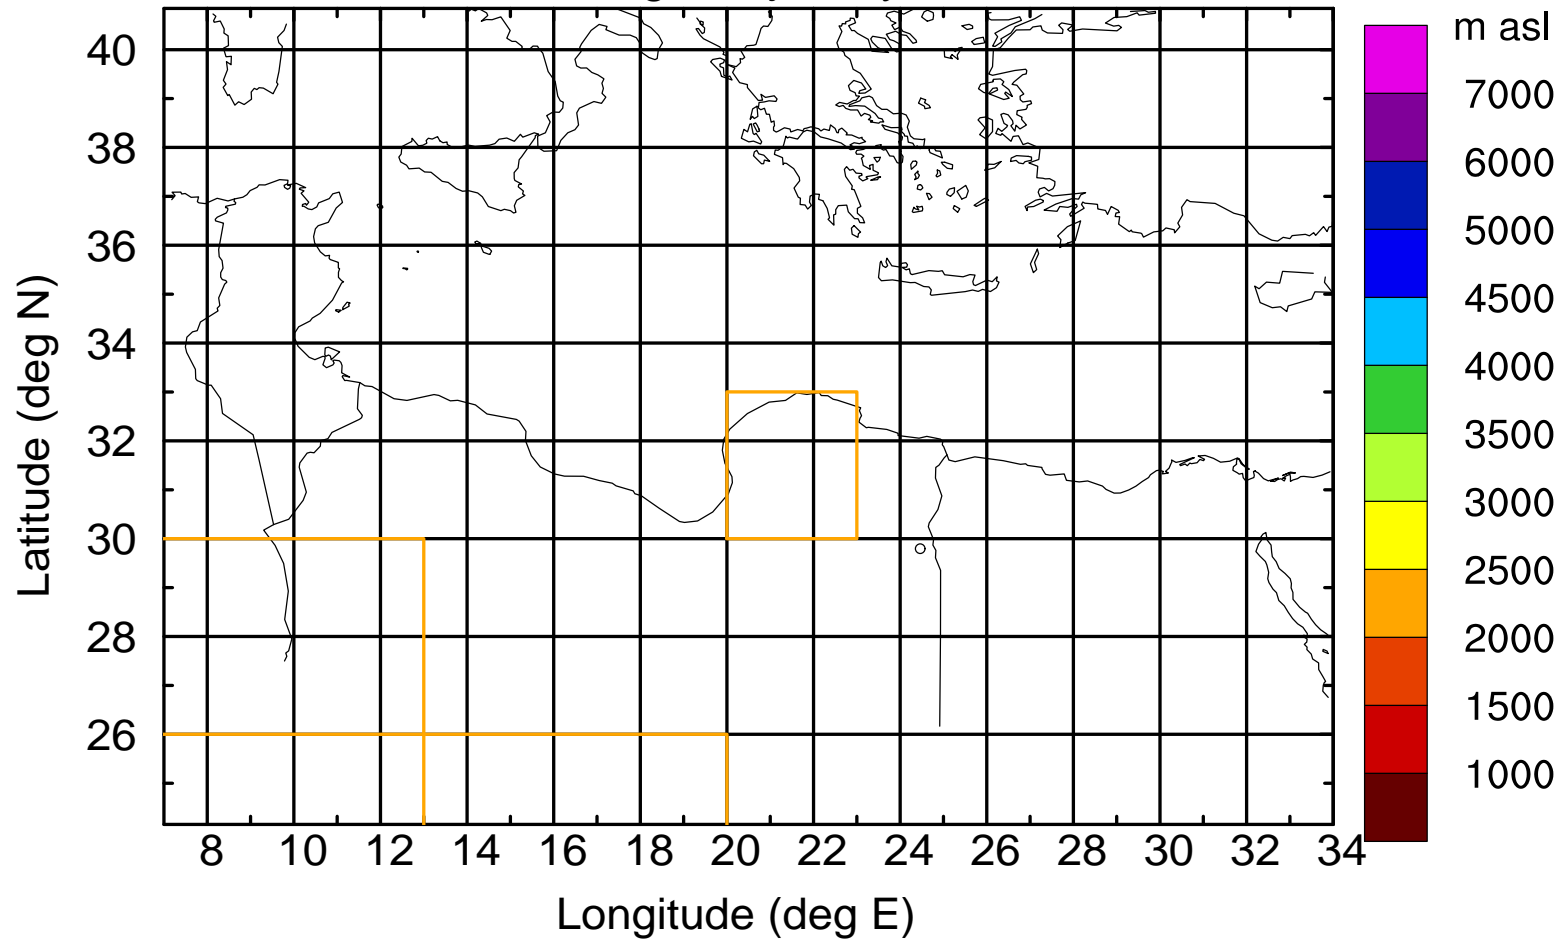

Paphos Airport ground station 20170422 5:00 UTC

Flight trajectory