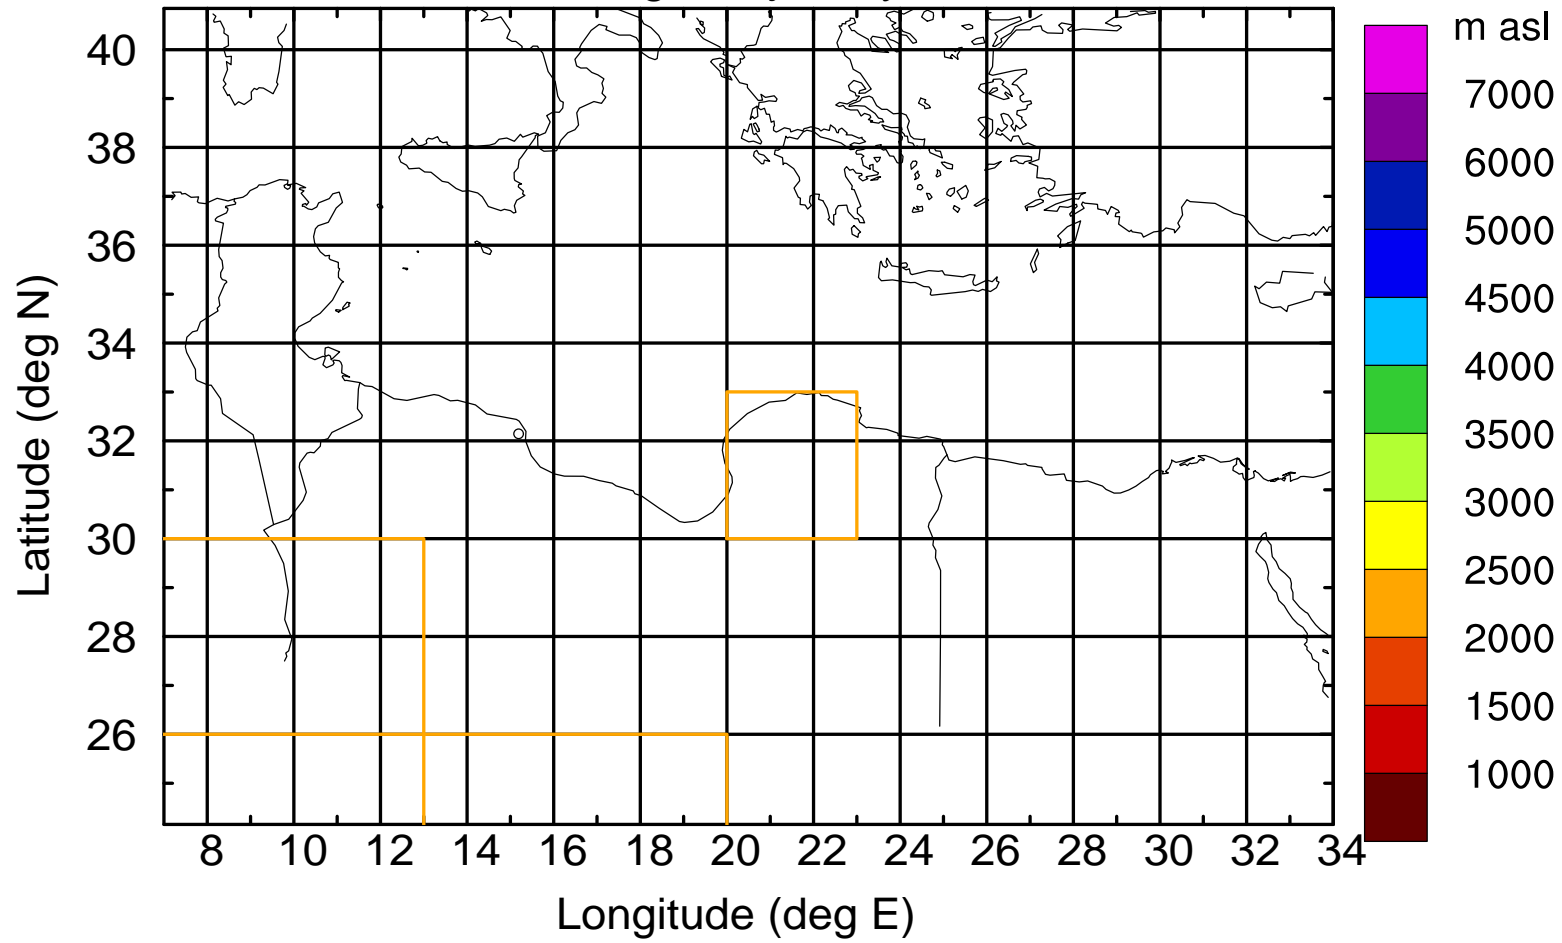

Paphos Airport ground station 20170422 5:00 UTC

Flight trajectory