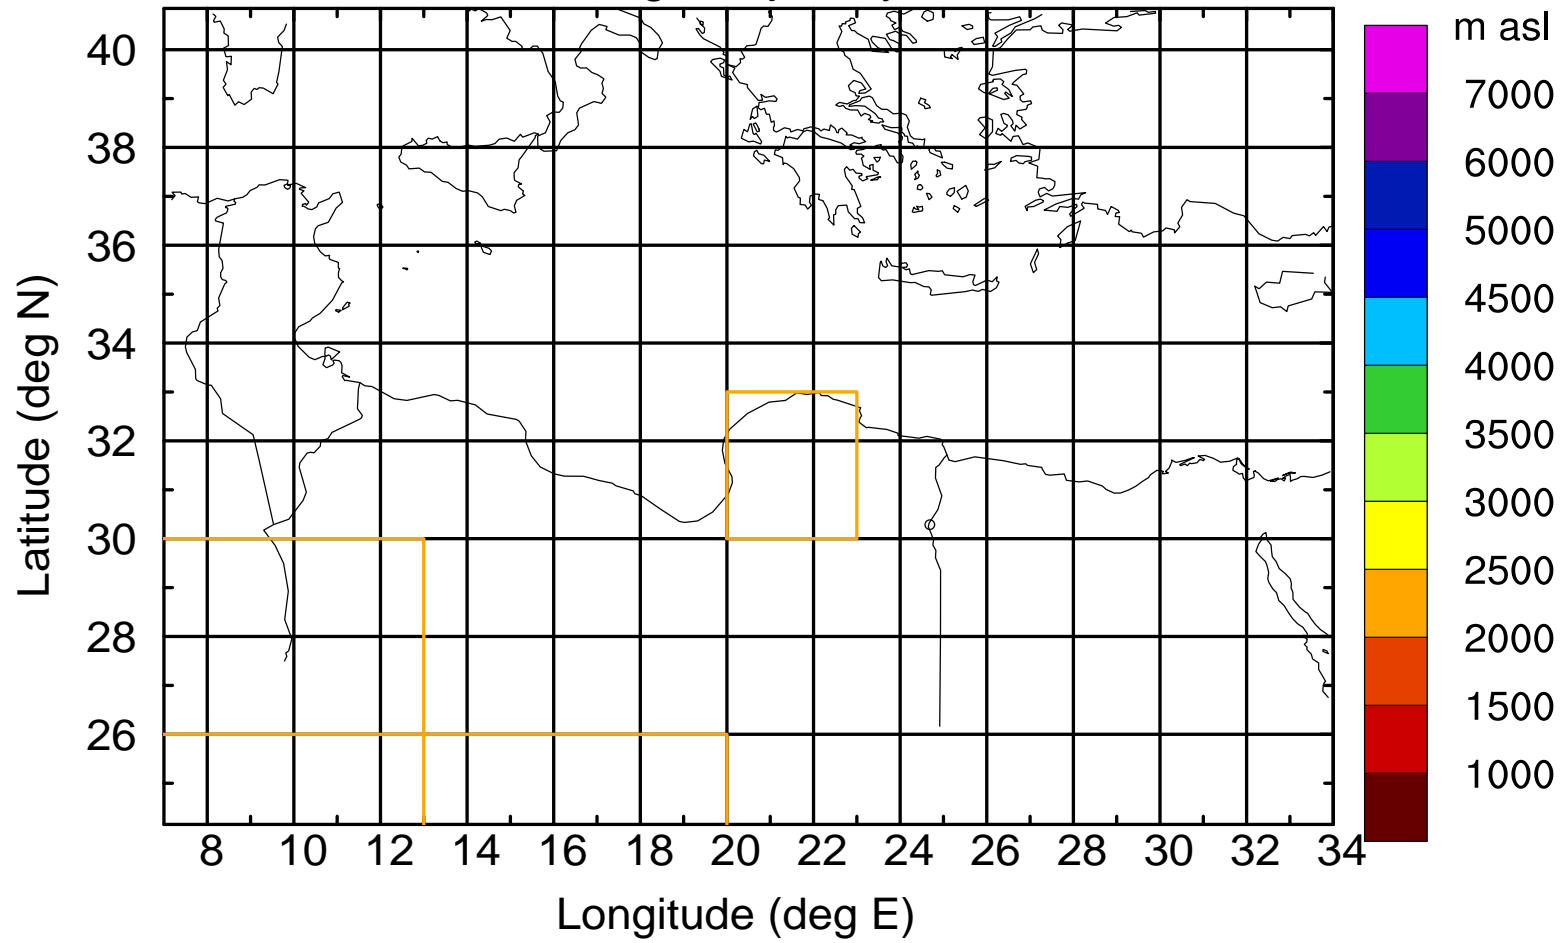

Paphos Airport ground station 20170422 5:00 UTC

Flight trajectory