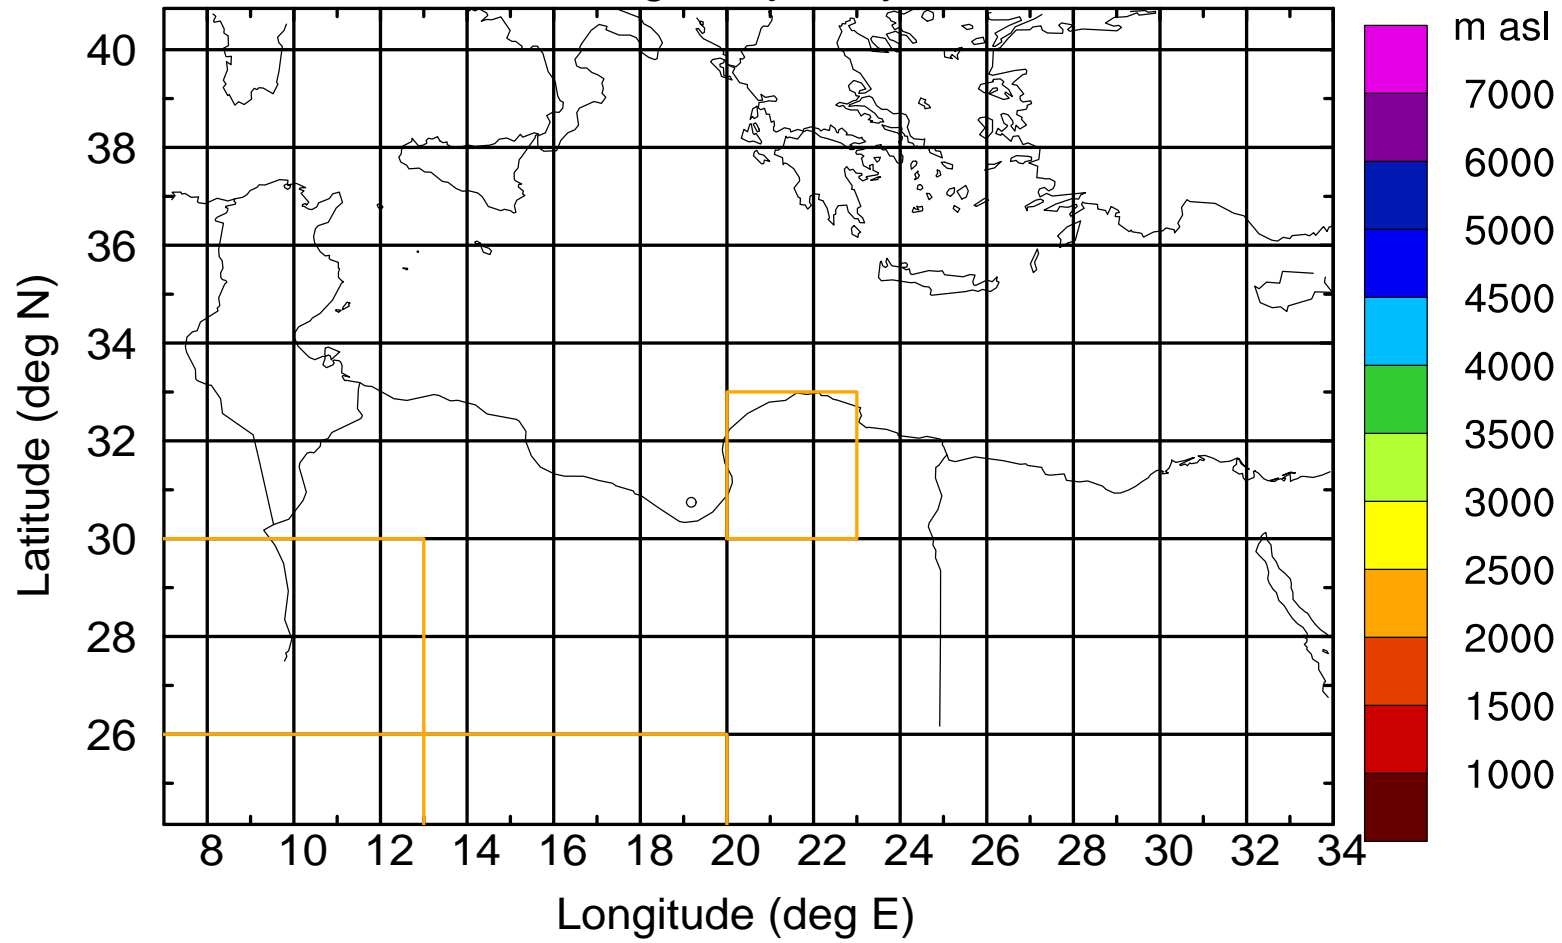

Paphos Airport ground station 20170422 5:00 UTC

Flight trajectory