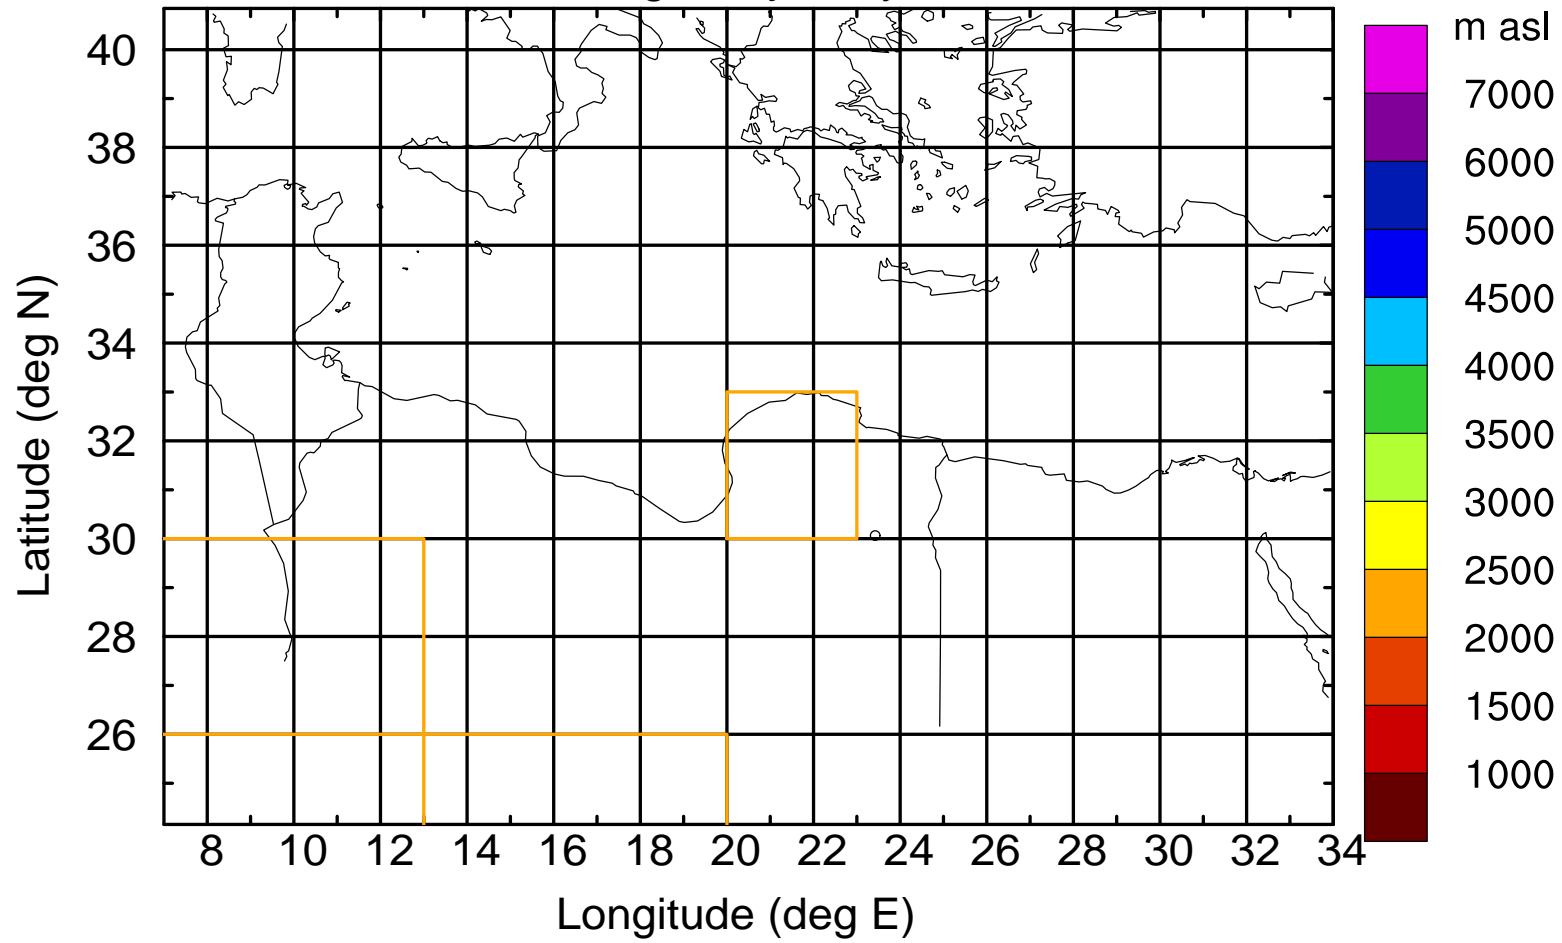

Paphos Airport ground station 20170422 5:00 UTC

Flight trajectory