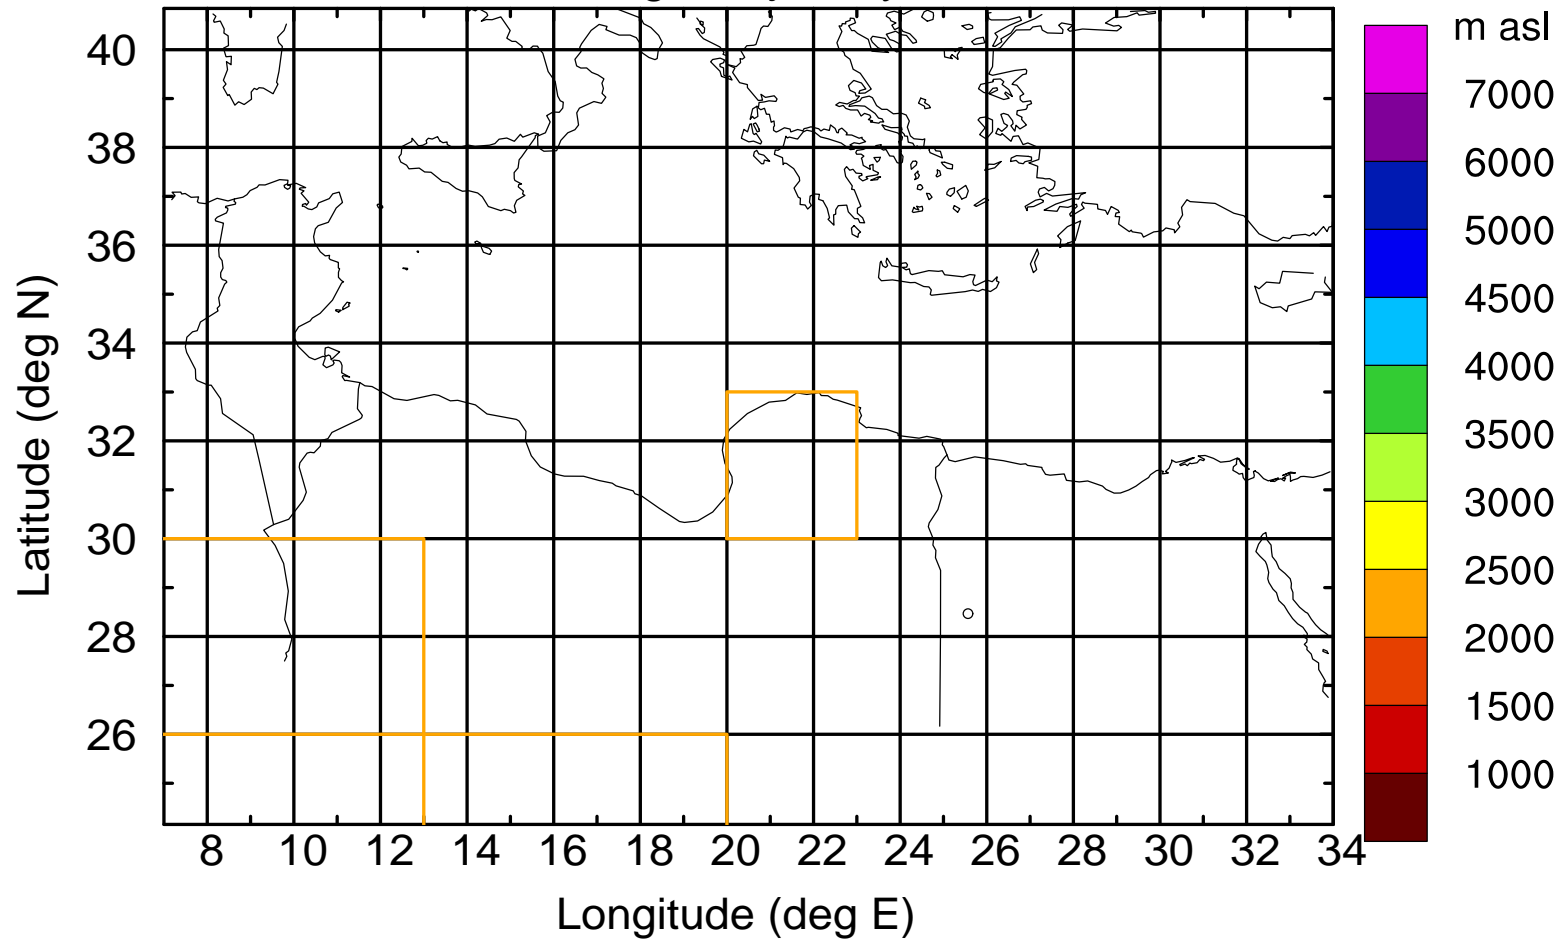

Paphos Airport ground station 20170422 5:00 UTC

Flight trajectory