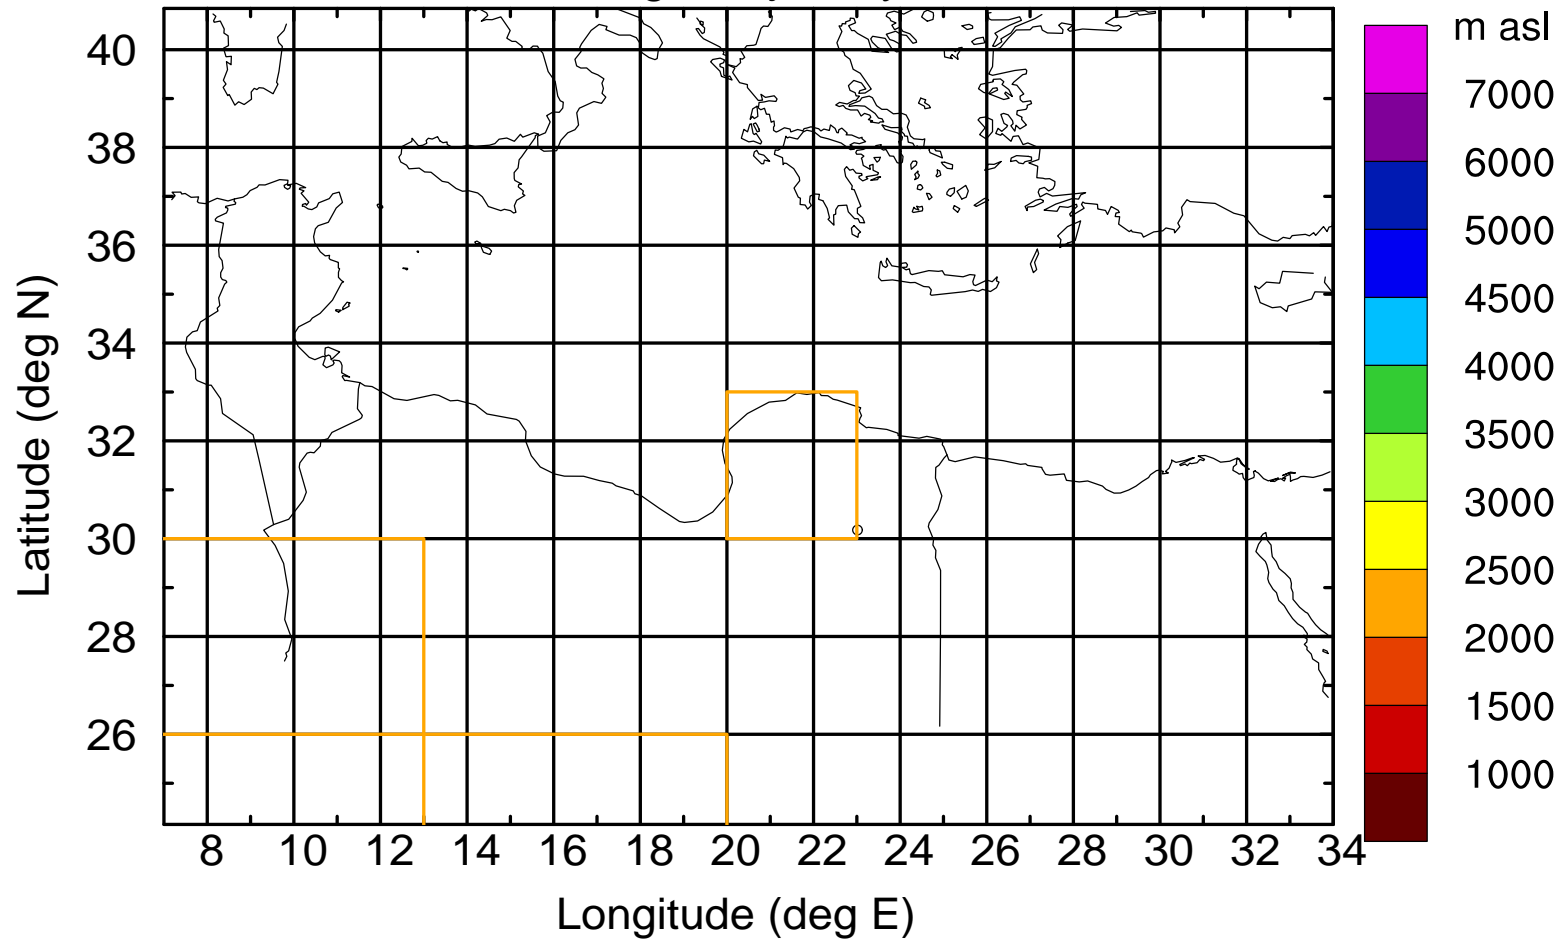

Paphos Airport ground station 20170422 5:00 UTC

Flight trajectory