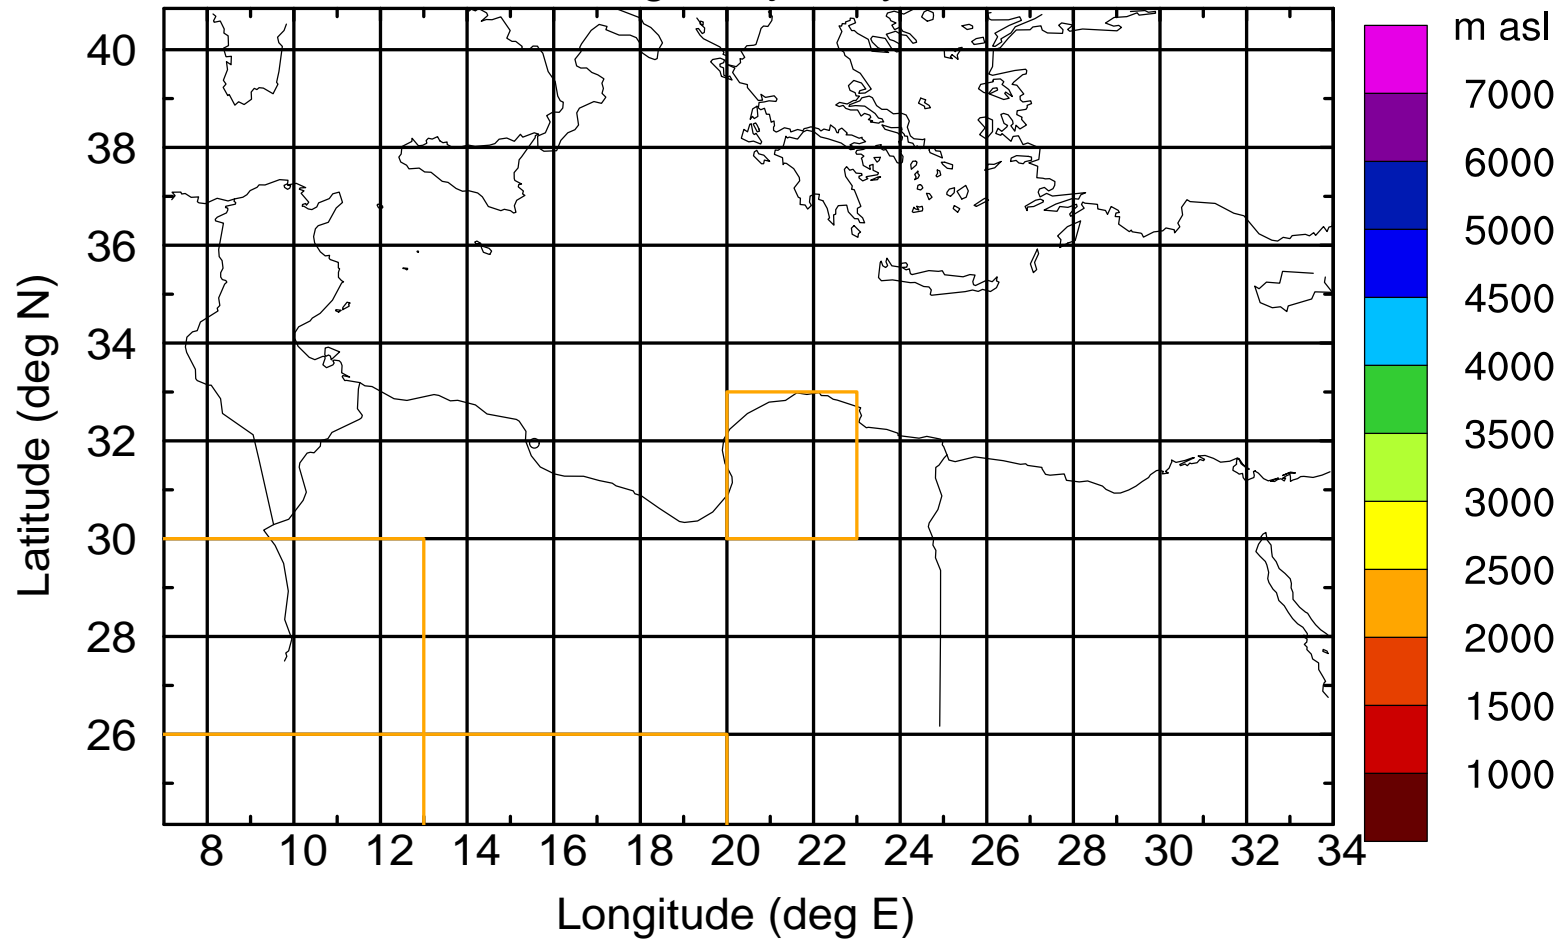

Paphos Airport ground station 20170422 5:00 UTC

Flight trajectory