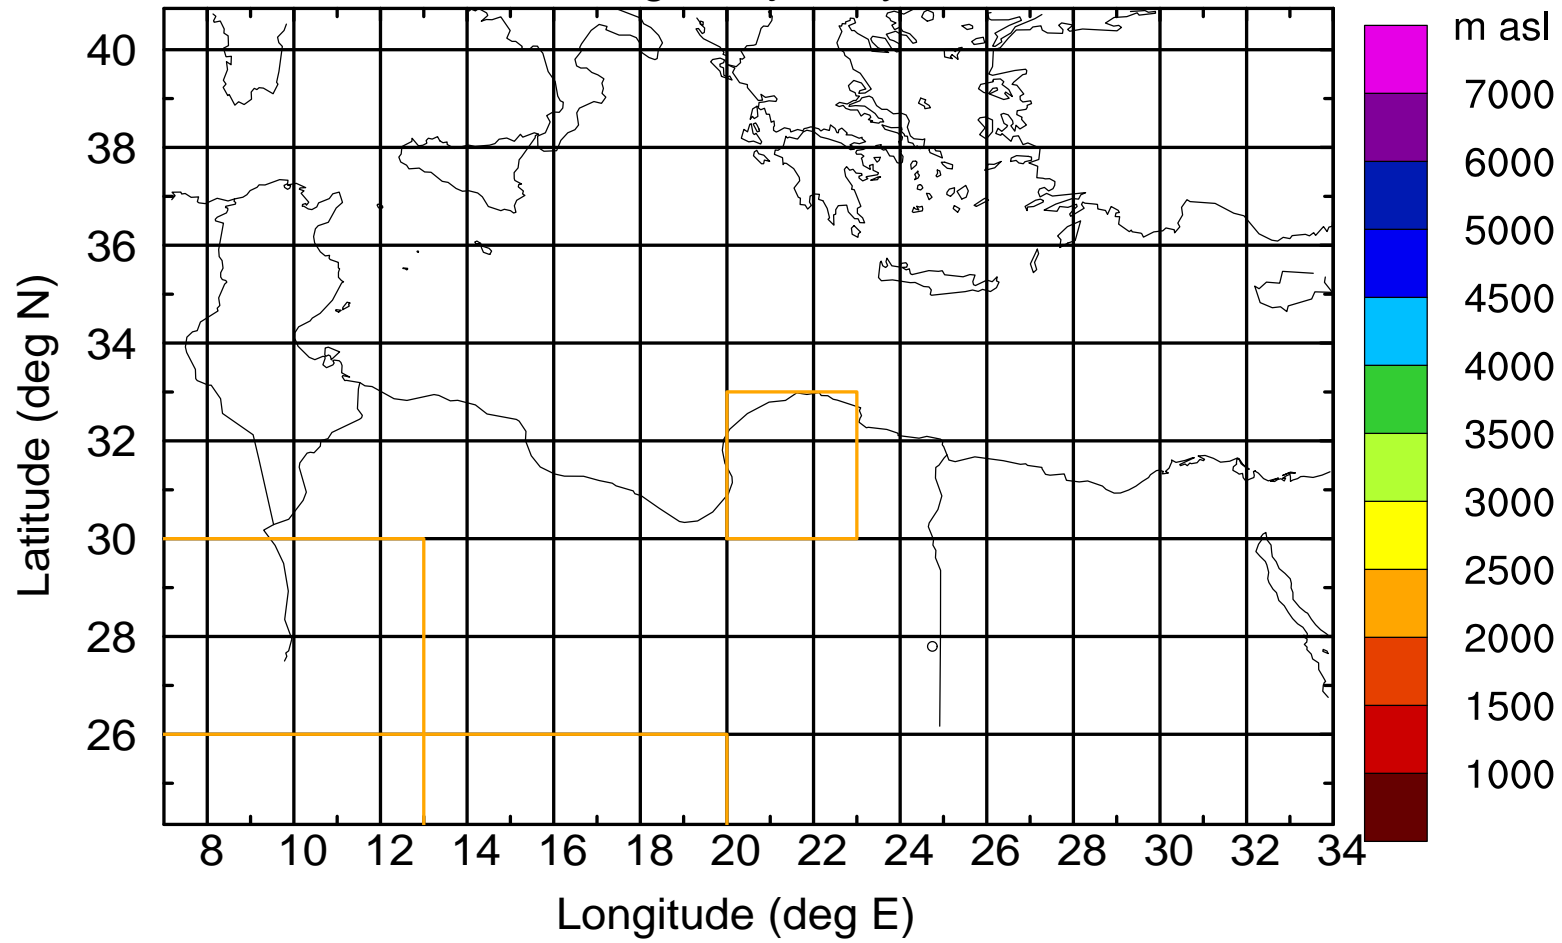

Paphos Airport ground station 20170422 5:00 UTC

Flight trajectory