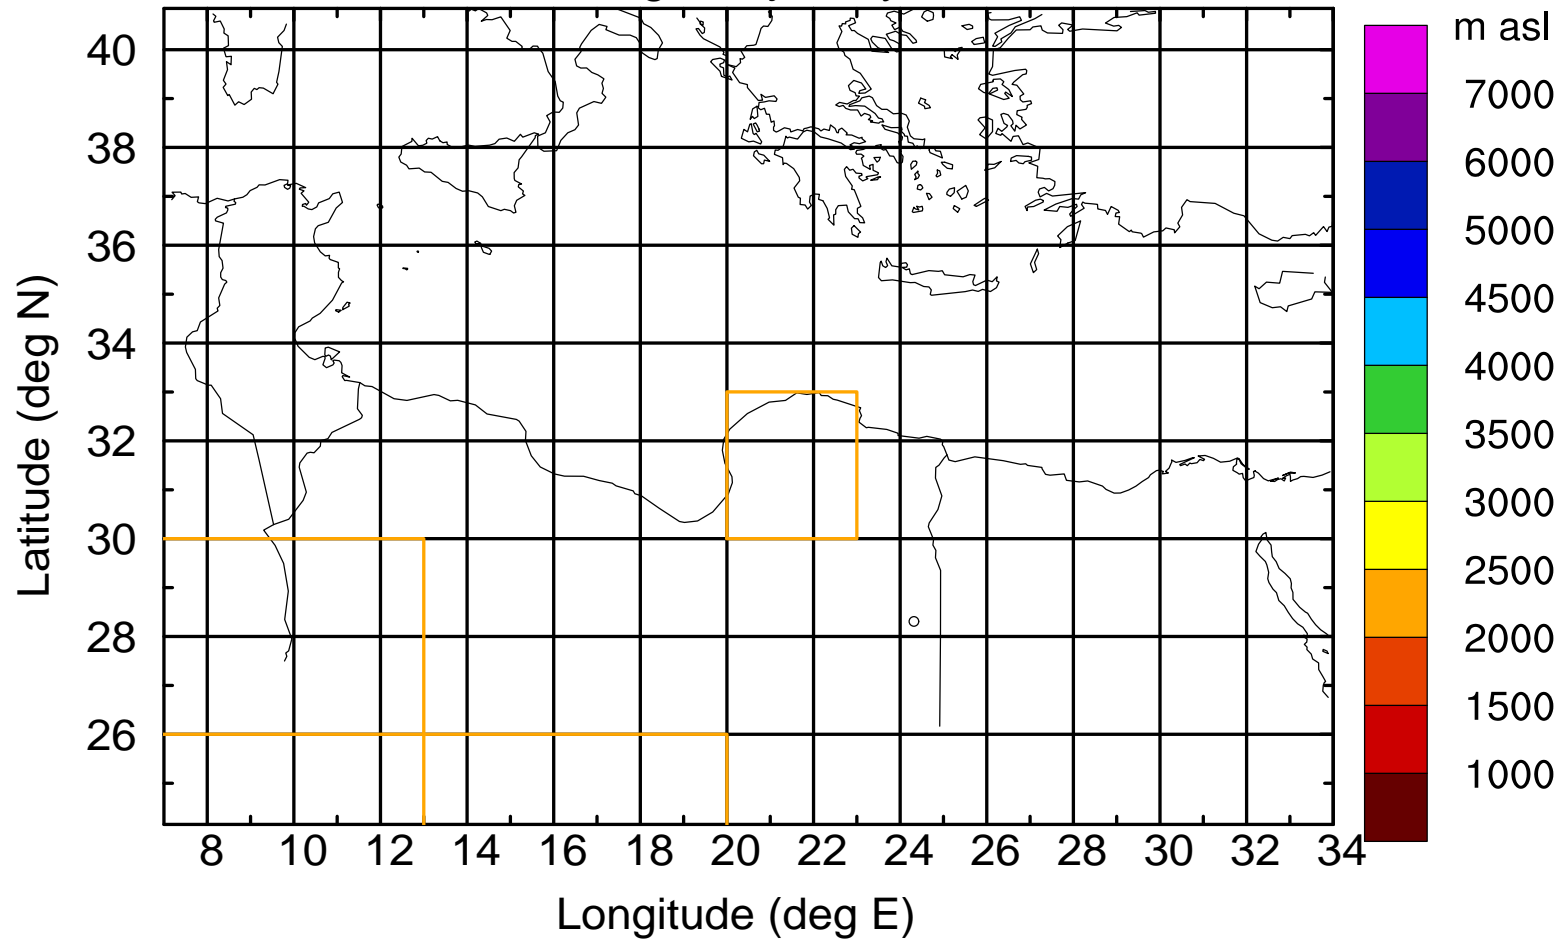

Paphos Airport ground station 20170422 5:00 UTC

Flight trajectory