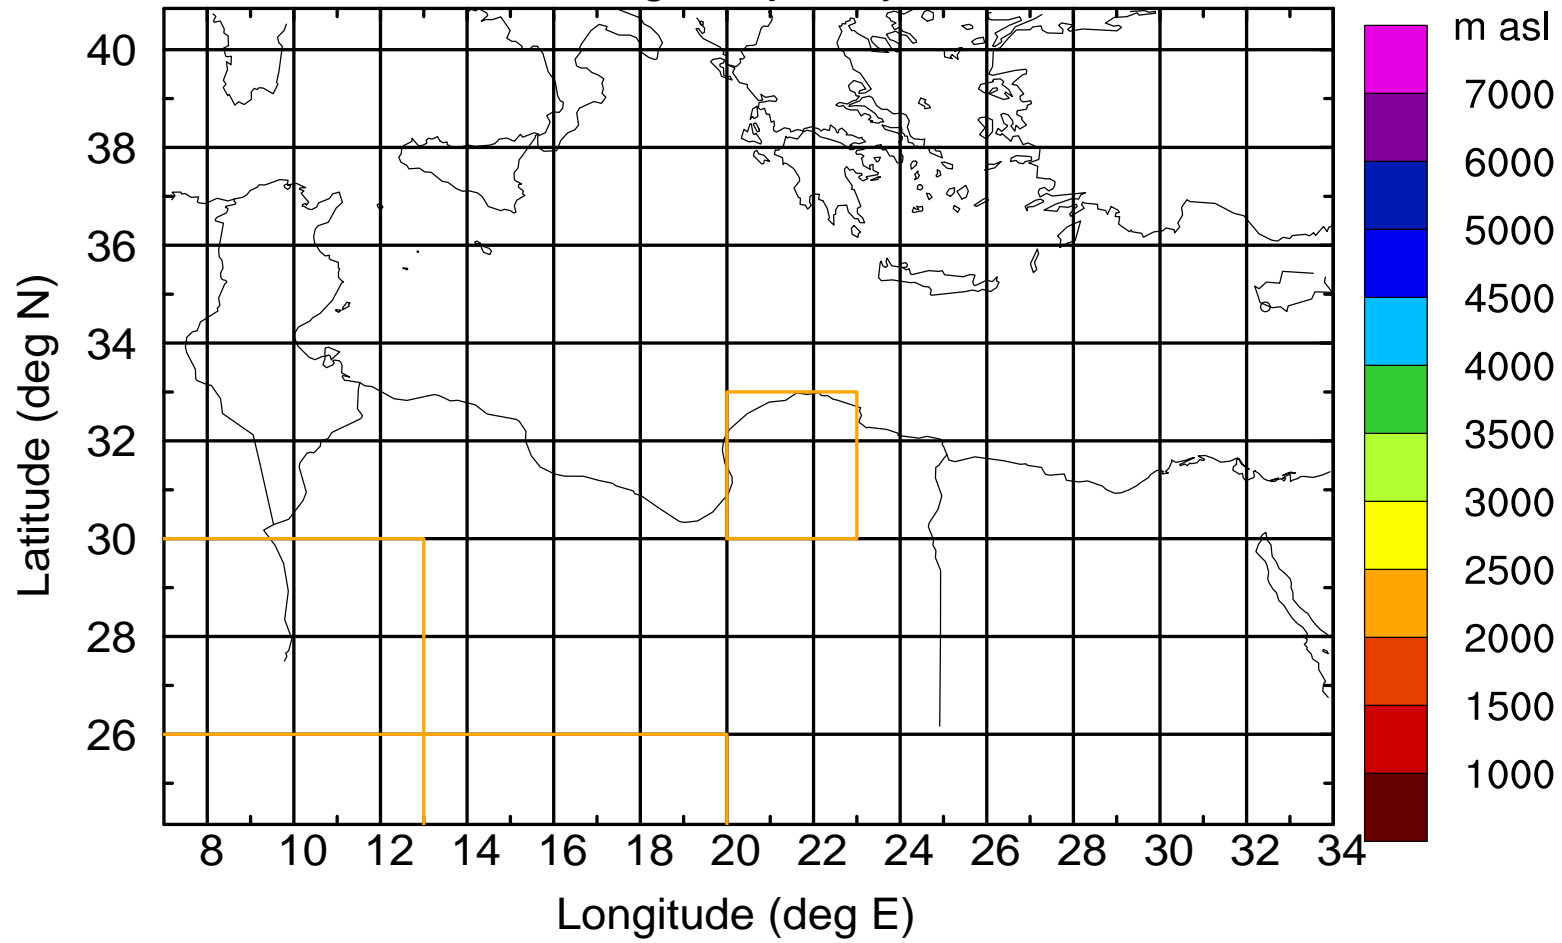

Paphos Airport ground station 20170422 5:00 UTC

Flight trajectory