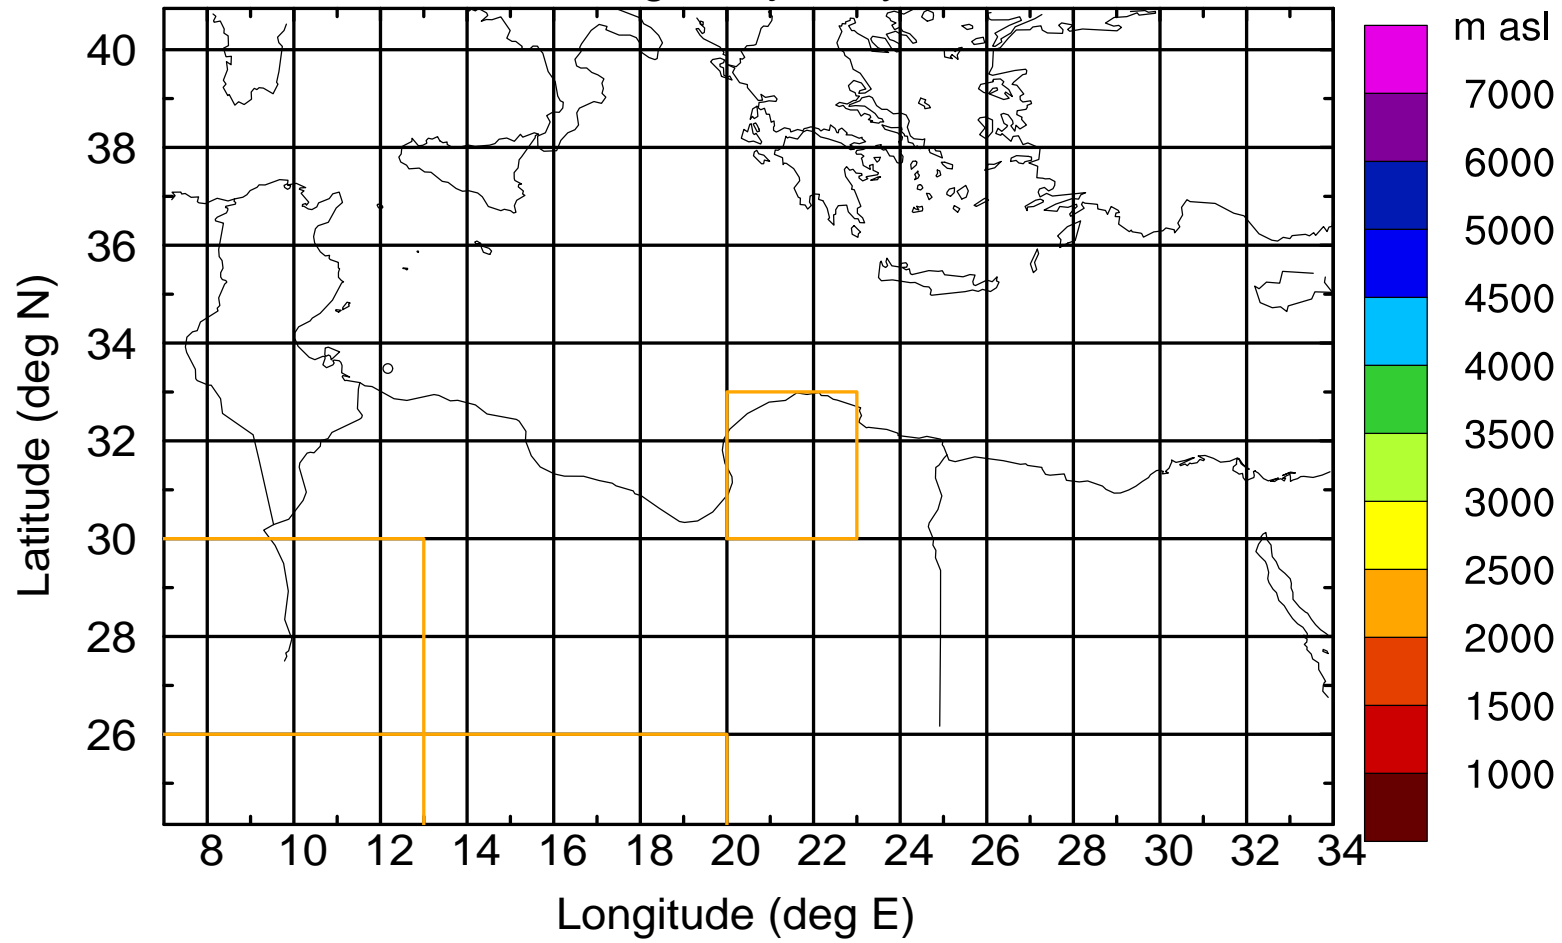

Paphos Airport ground station 20170422 5:00 UTC

Flight trajectory