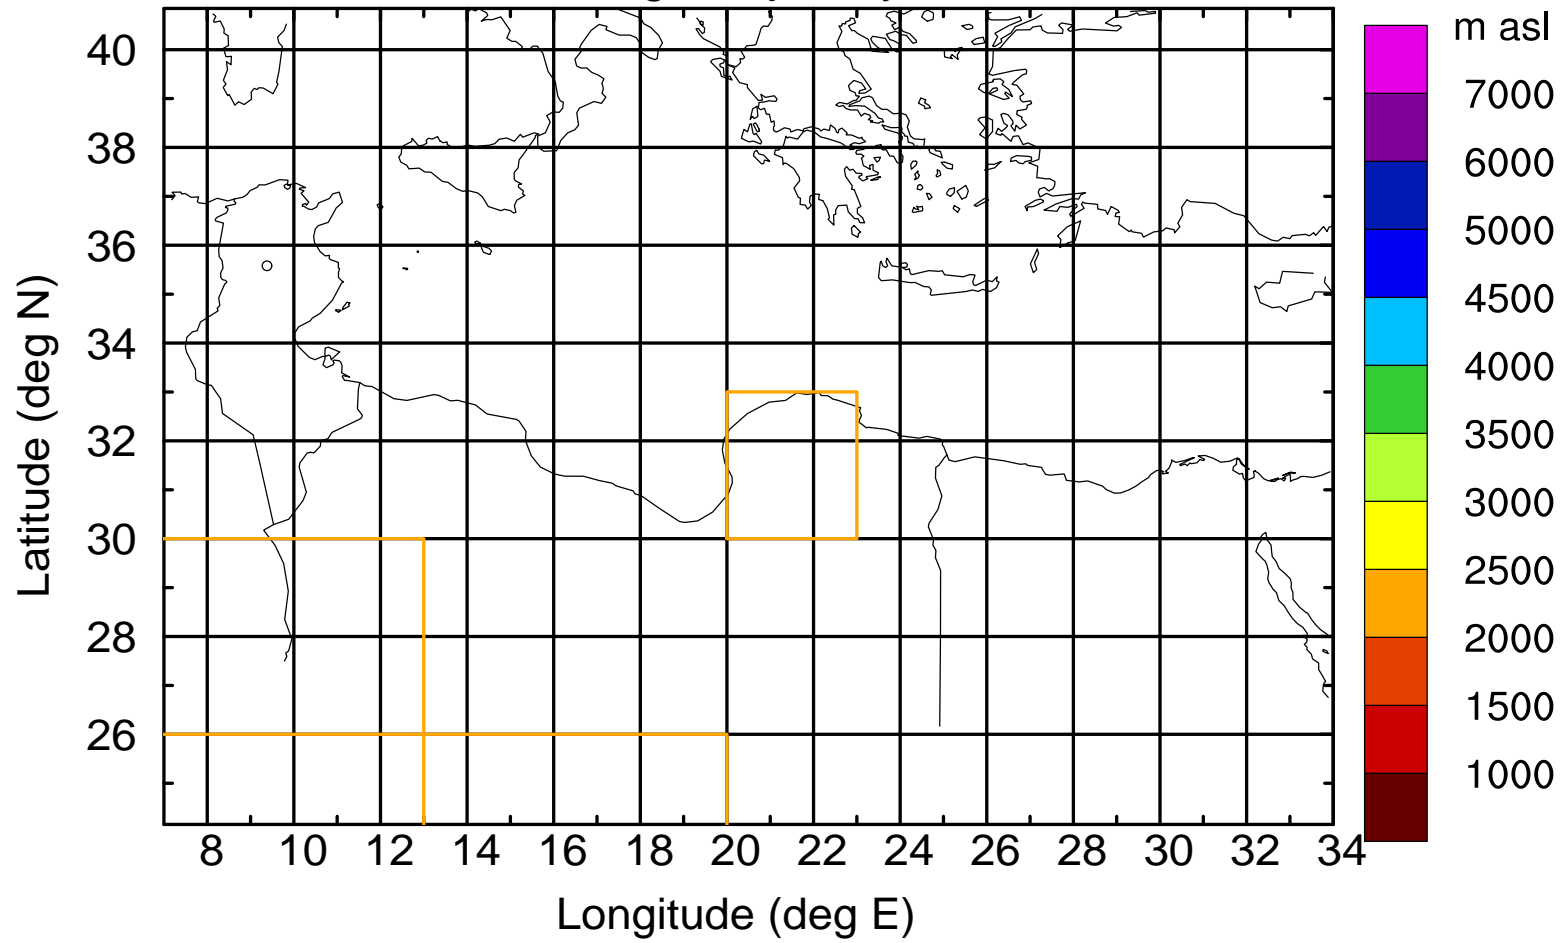

Paphos Airport ground station 20170422 5:00 UTC

Flight trajectory