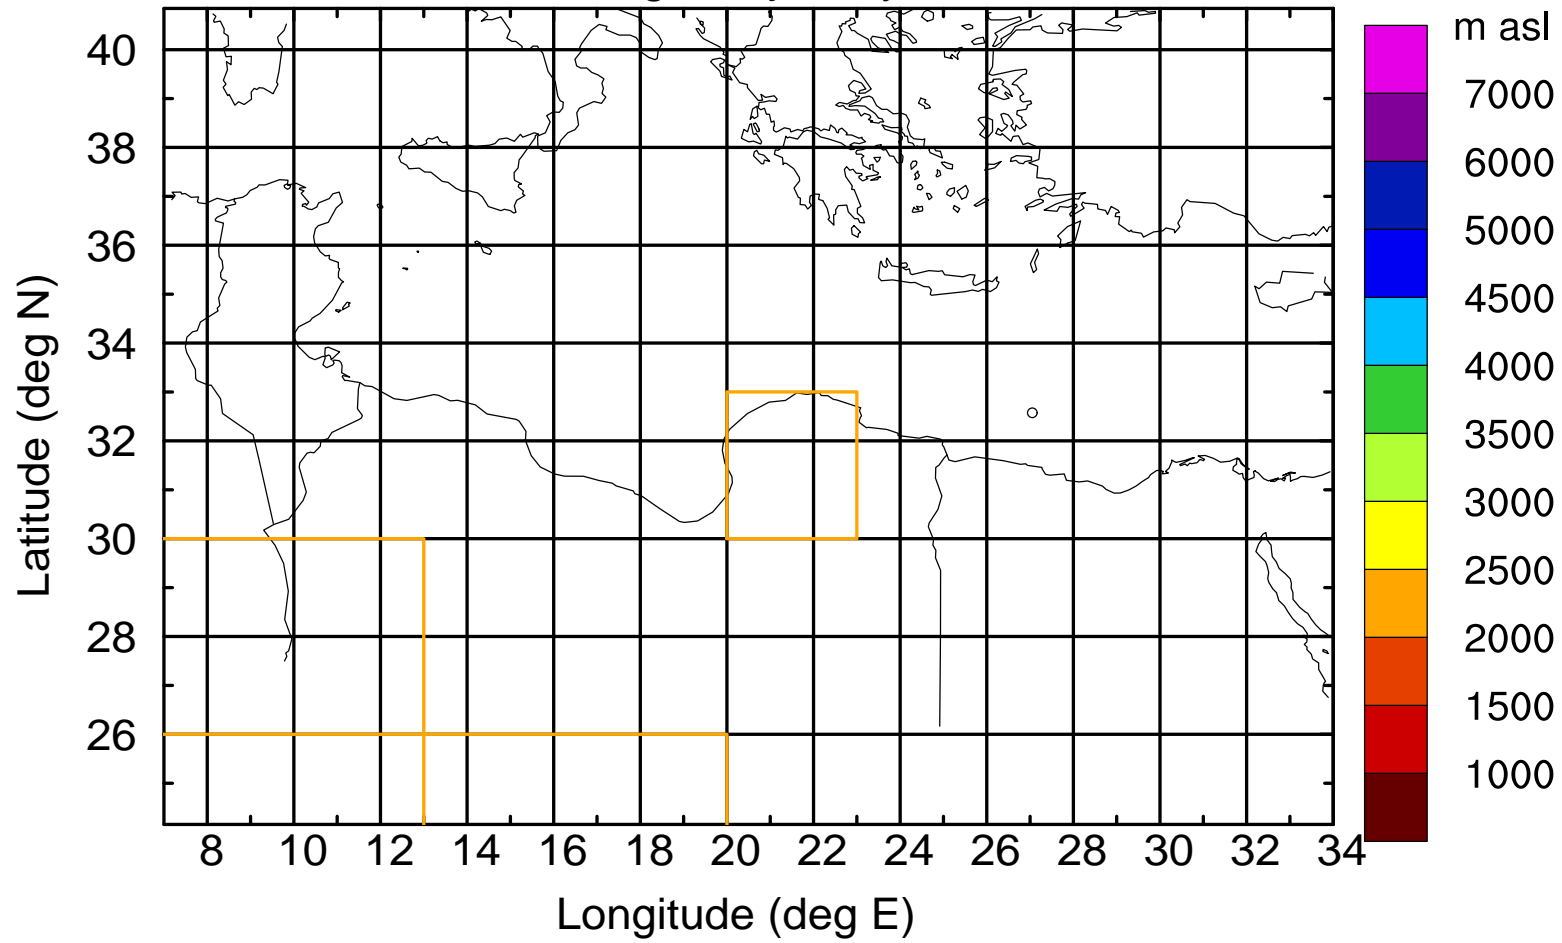

Paphos Airport ground station 20170422 5:00 UTC

Flight trajectory