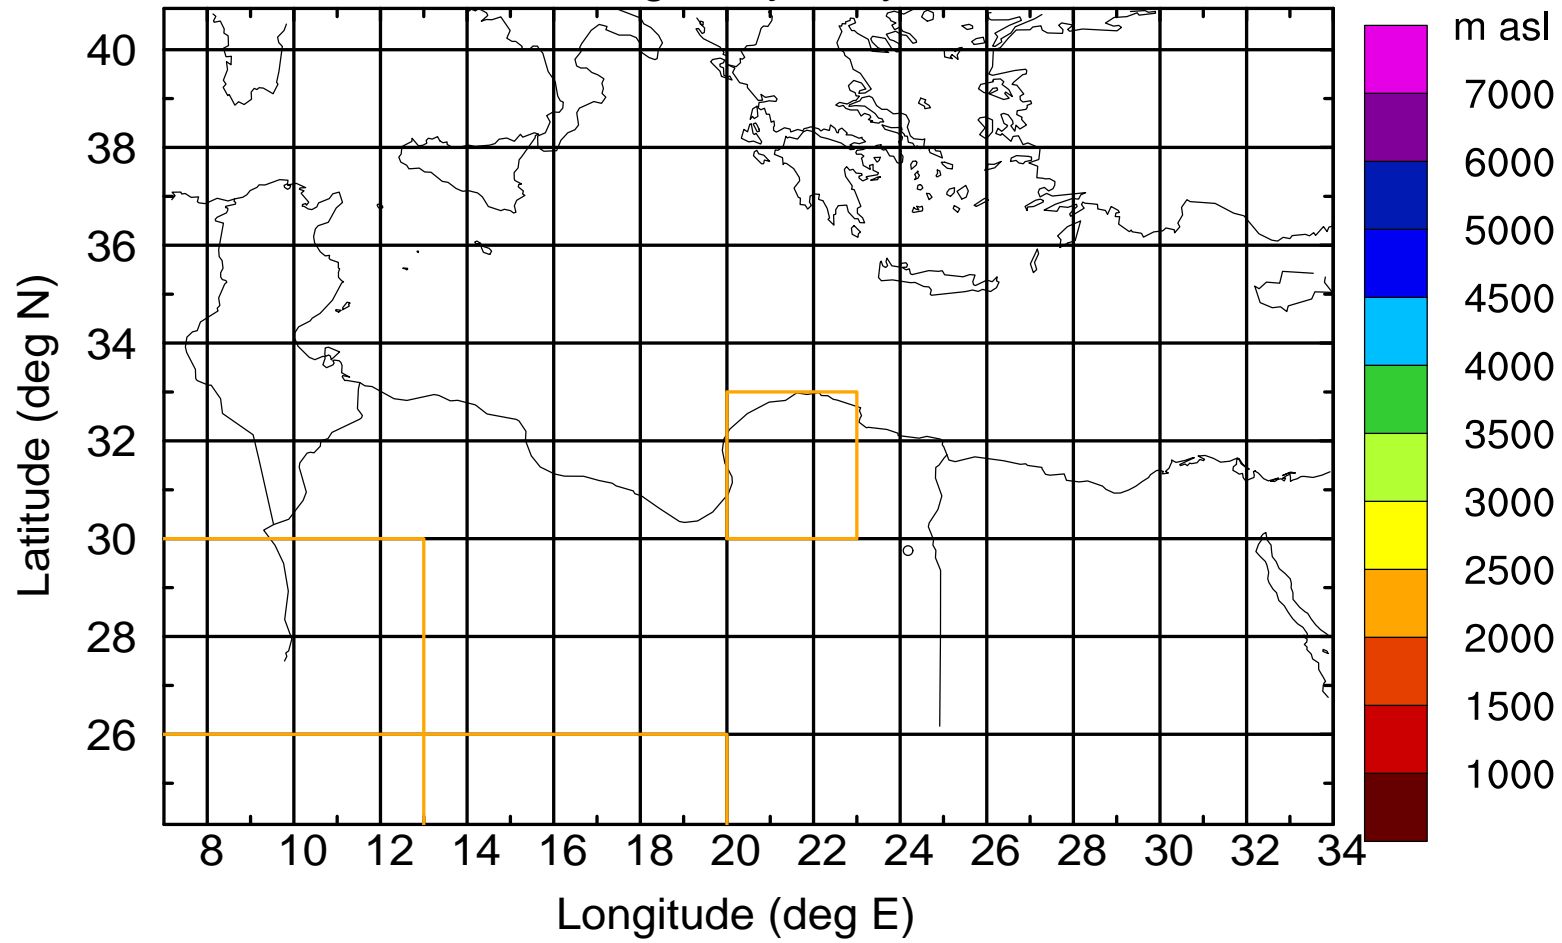

Paphos Airport ground station 20170422 5:00 UTC

Flight trajectory