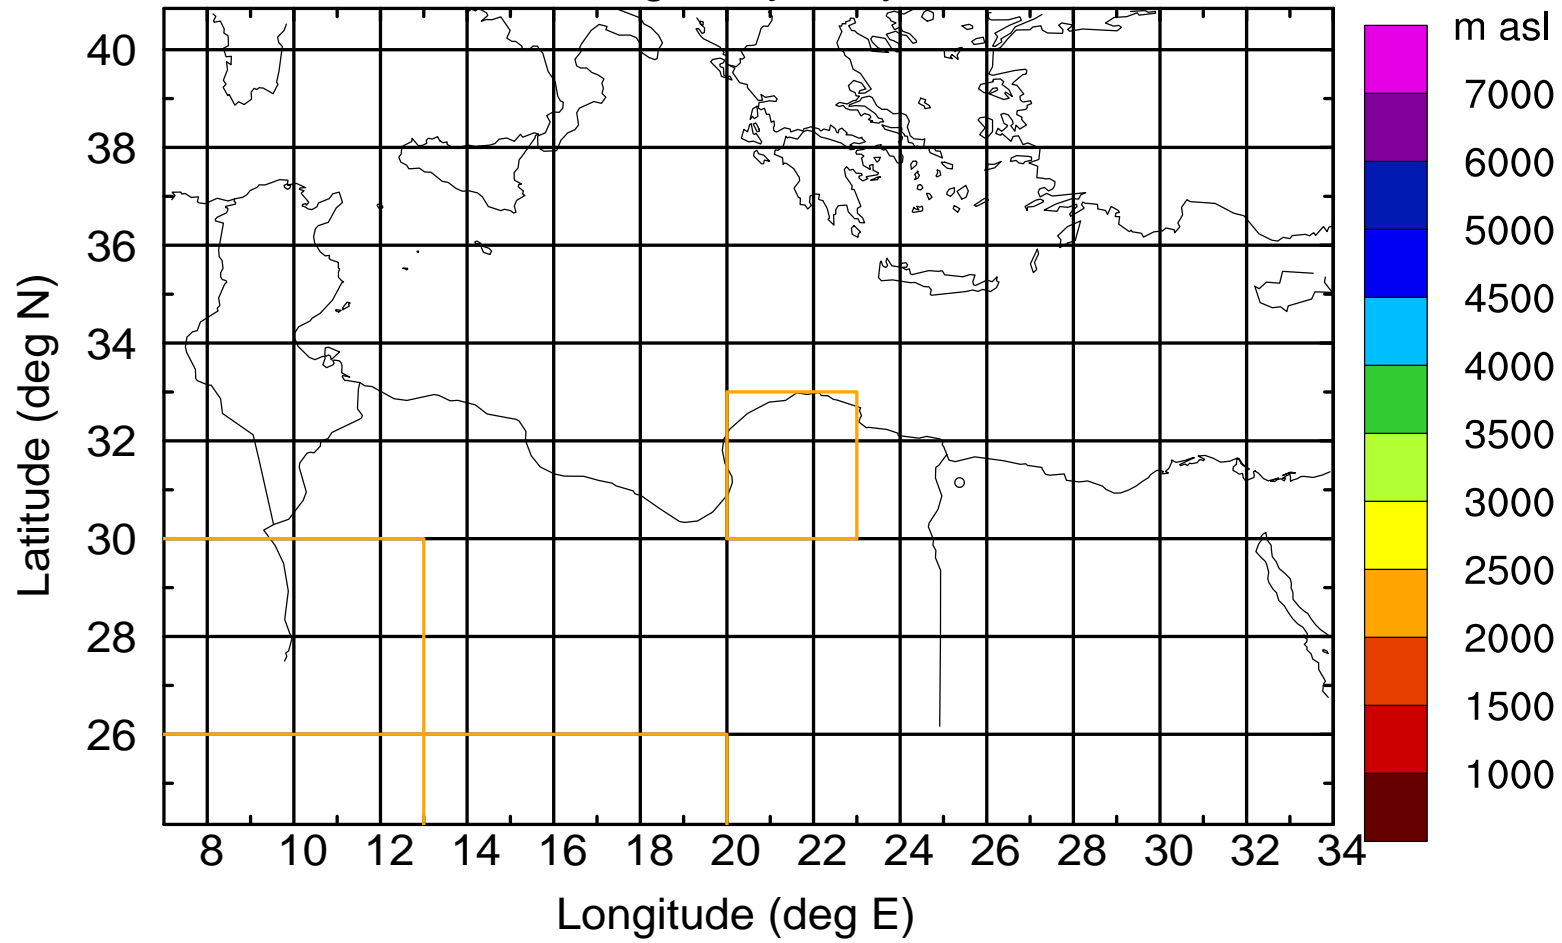

Paphos Airport ground station 20170422 5:00 UTC

Flight trajectory