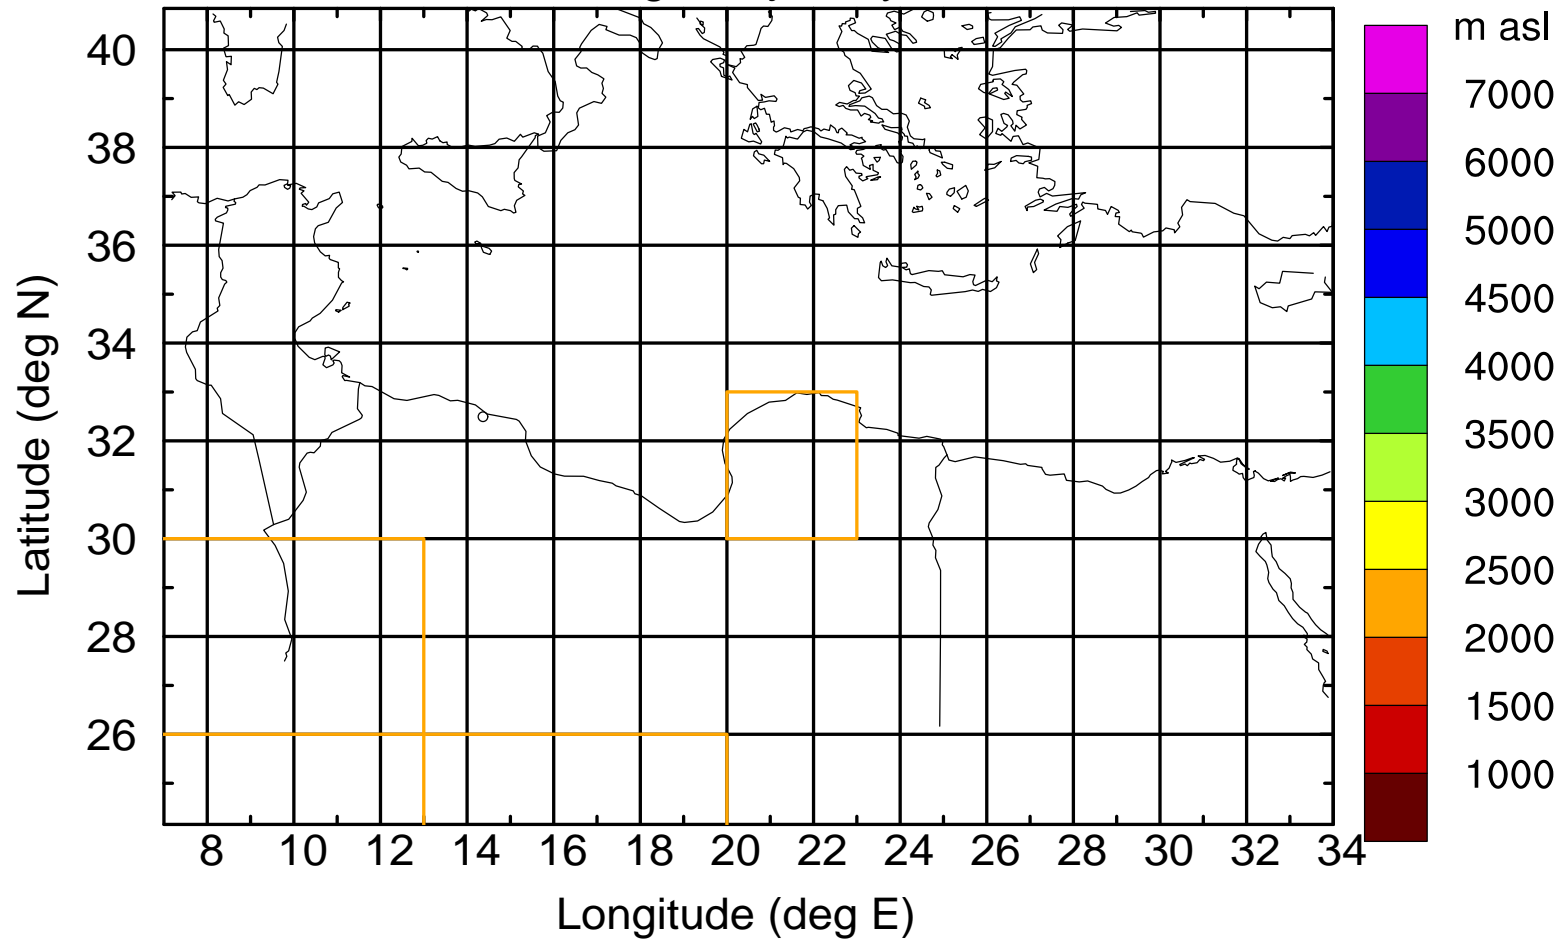

Paphos Airport ground station 20170422 5:00 UTC

Flight trajectory