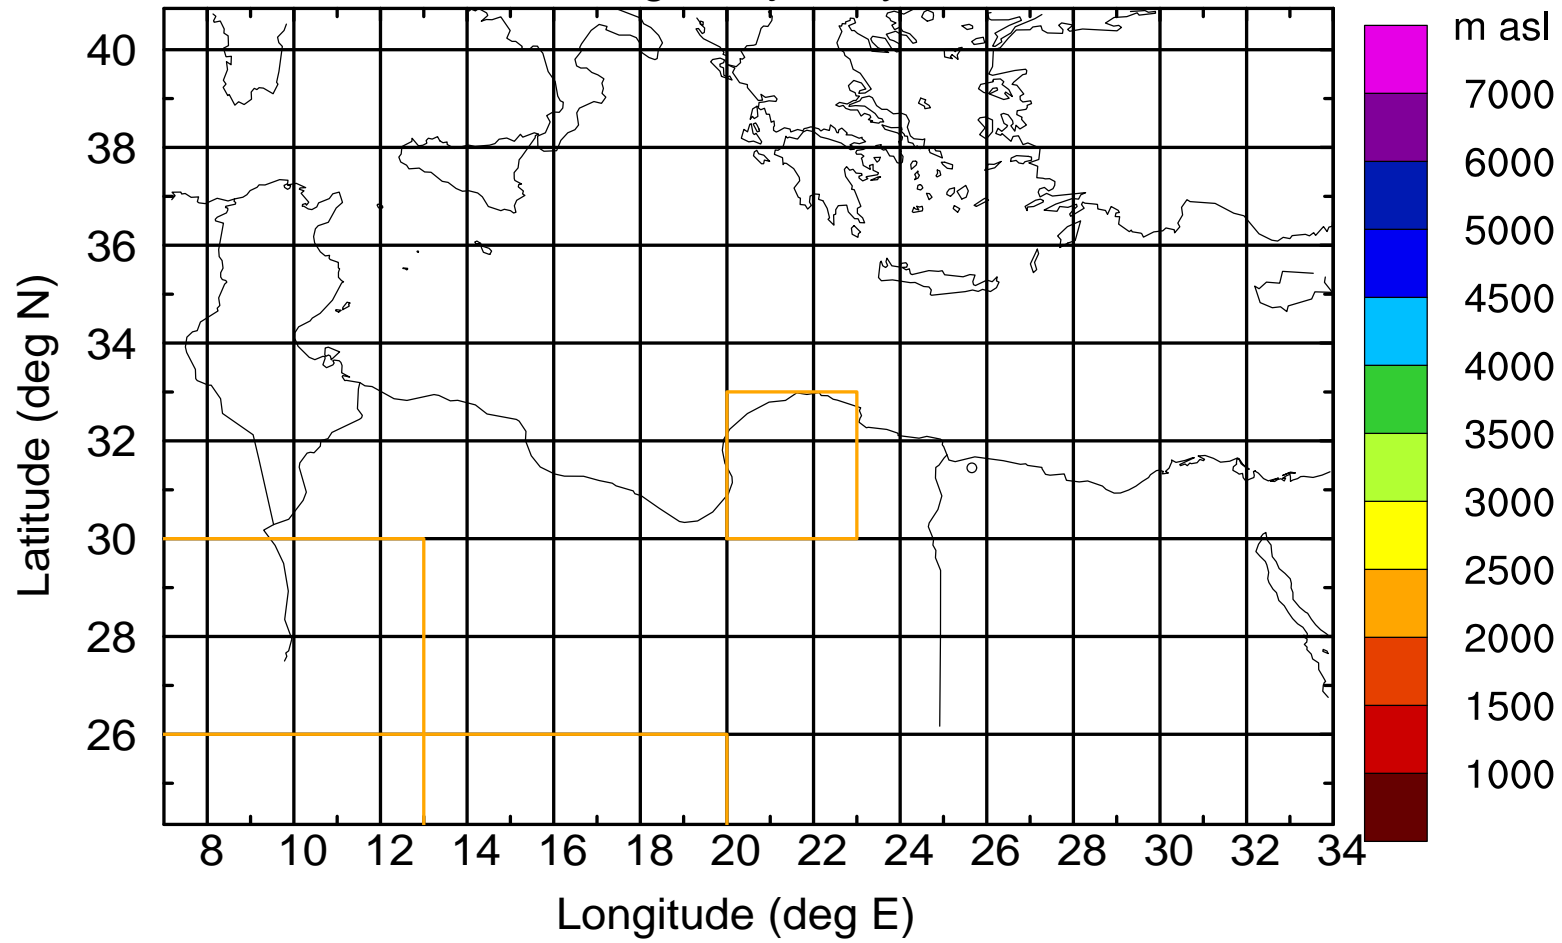

Paphos Airport ground station 20170422 5:00 UTC

Flight trajectory