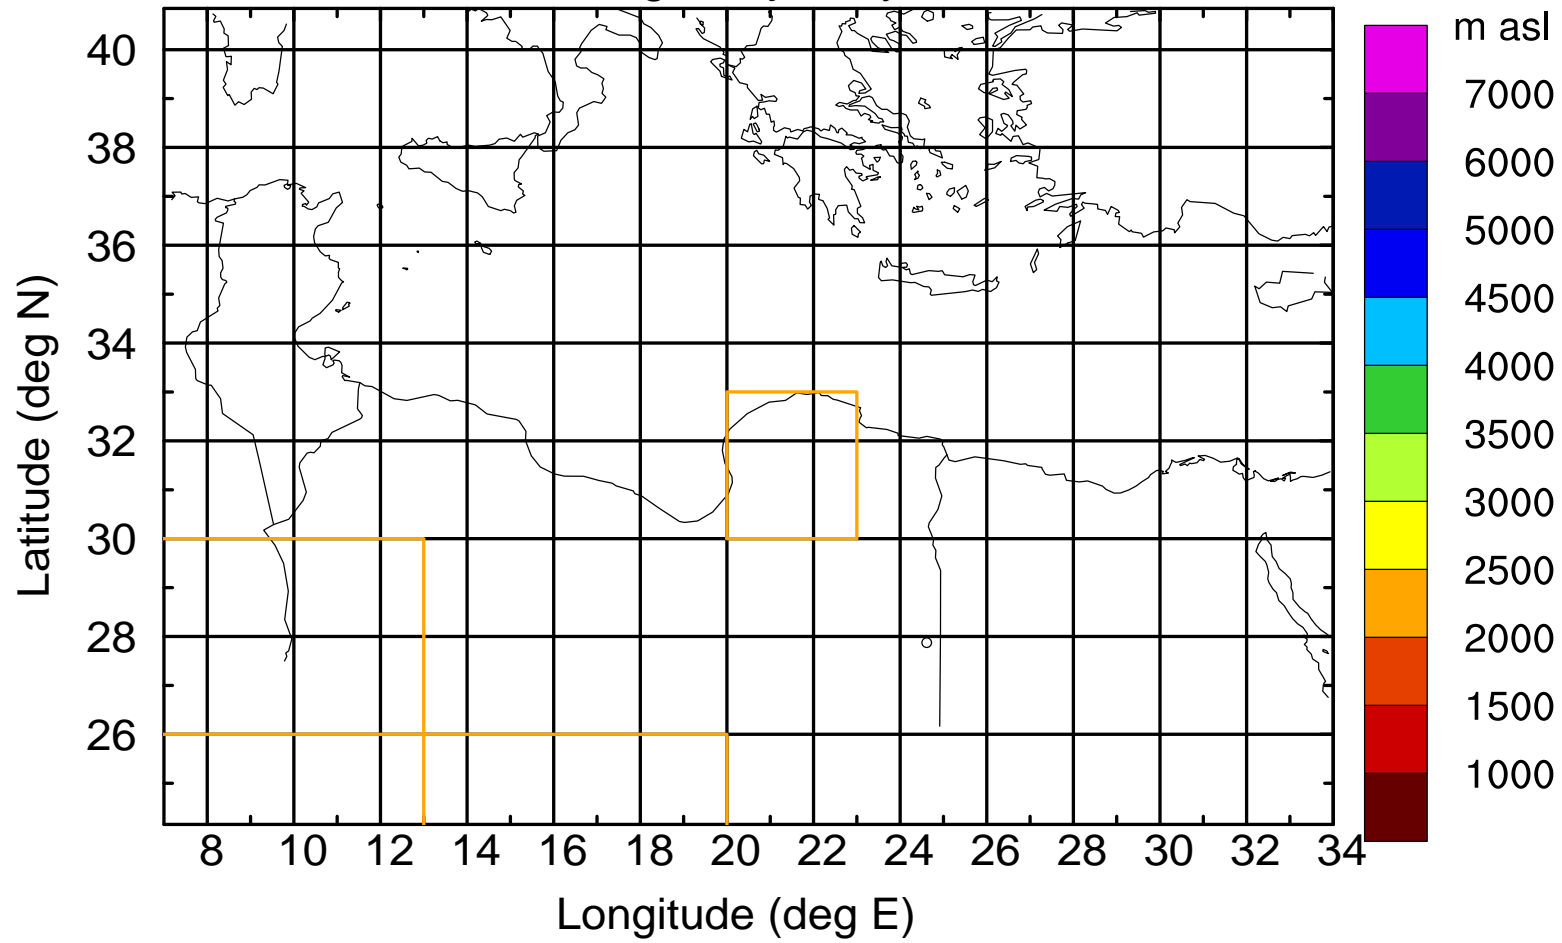

Paphos Airport ground station 20170422 5:00 UTC

Flight trajectory