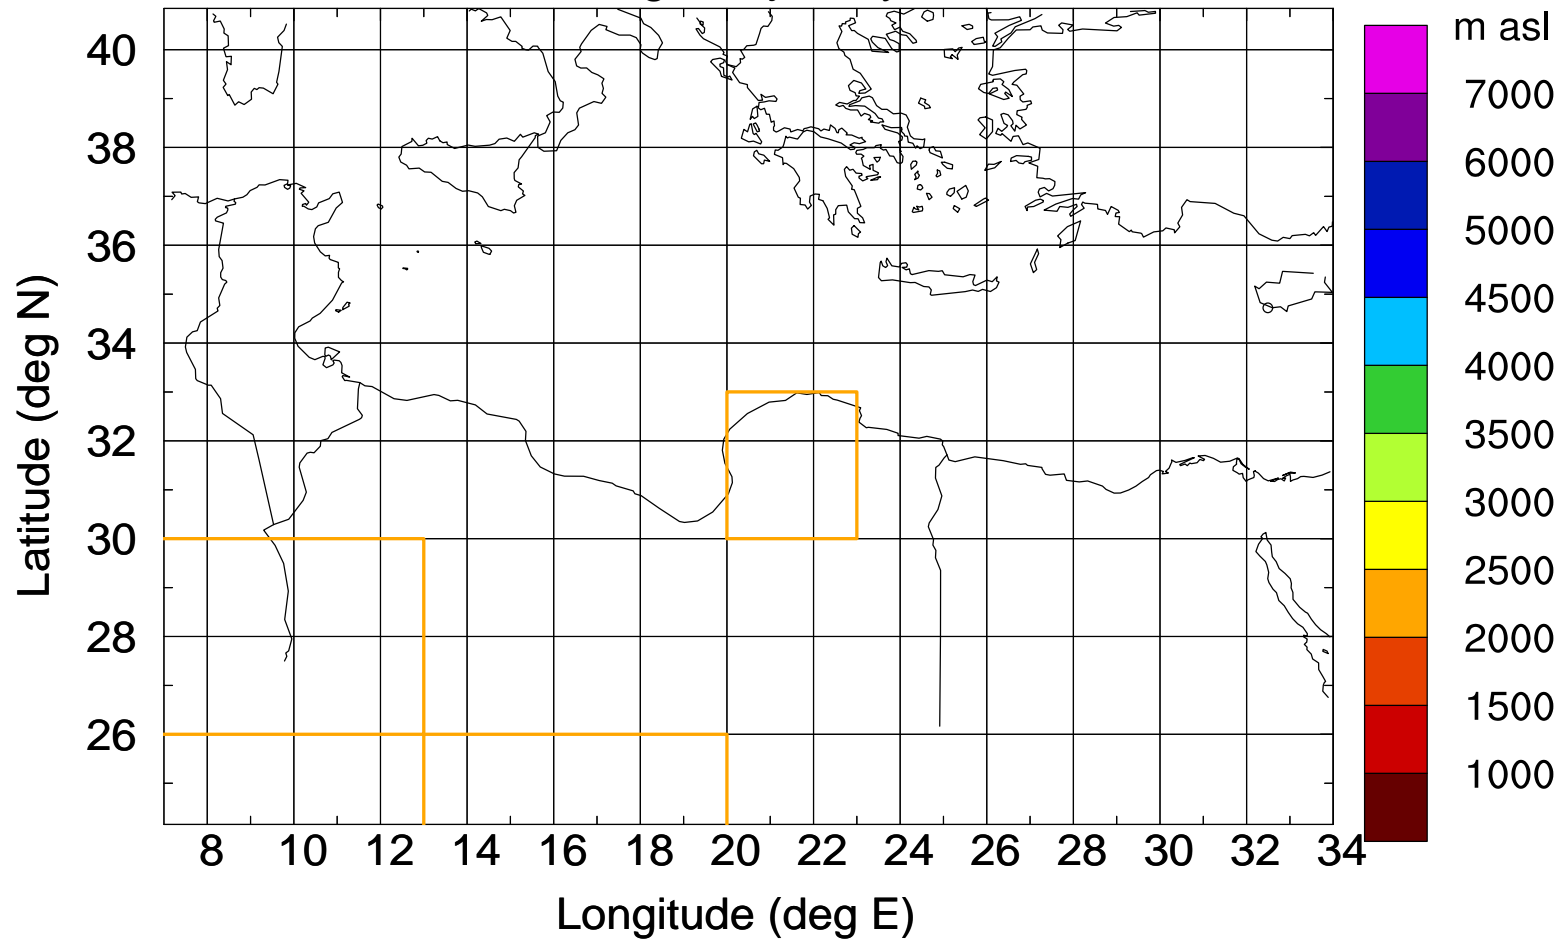

### Flight trajectory

Paphos Airport ground station 20170422 5:00 UTC