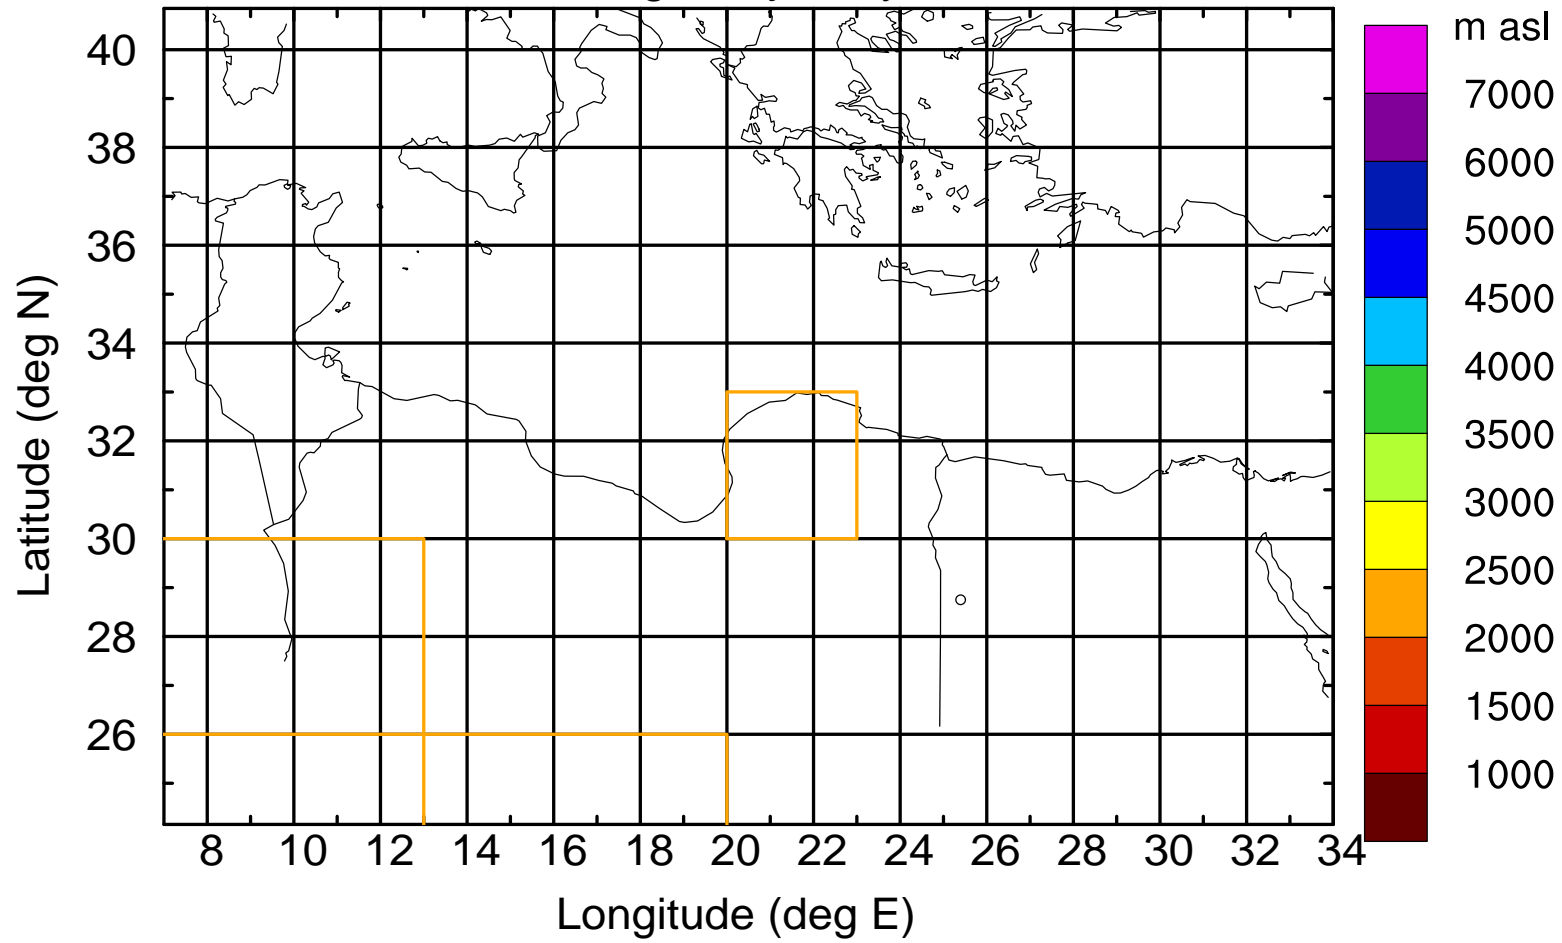

Paphos Airport ground station 20170422 5:00 UTC

Flight trajectory