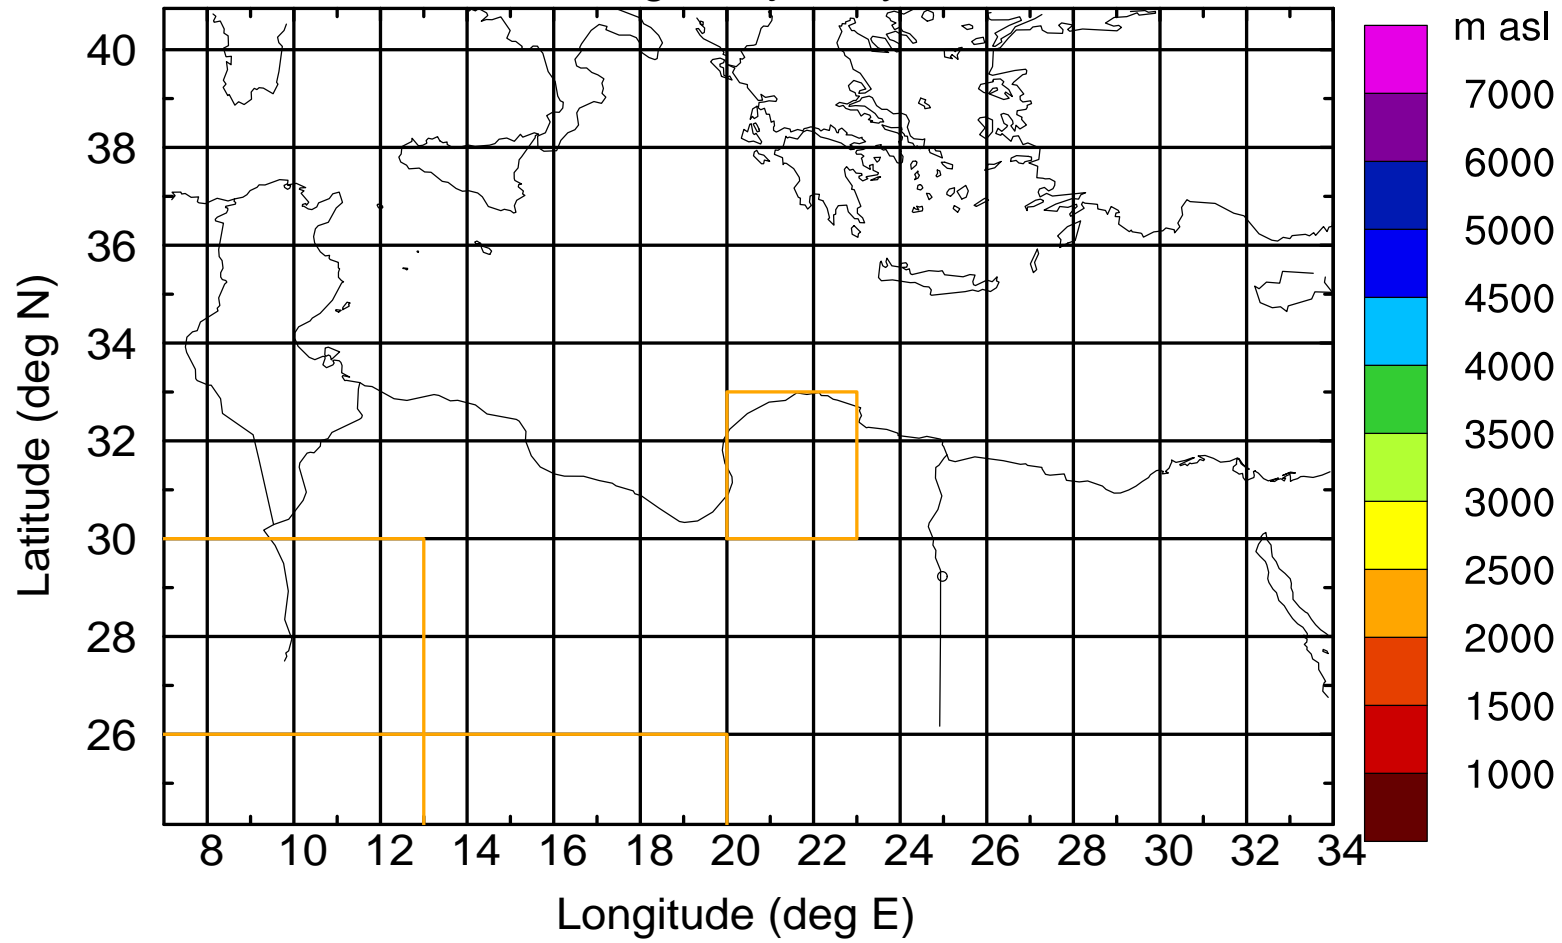

Paphos Airport ground station 20170422 5:00 UTC

Flight trajectory