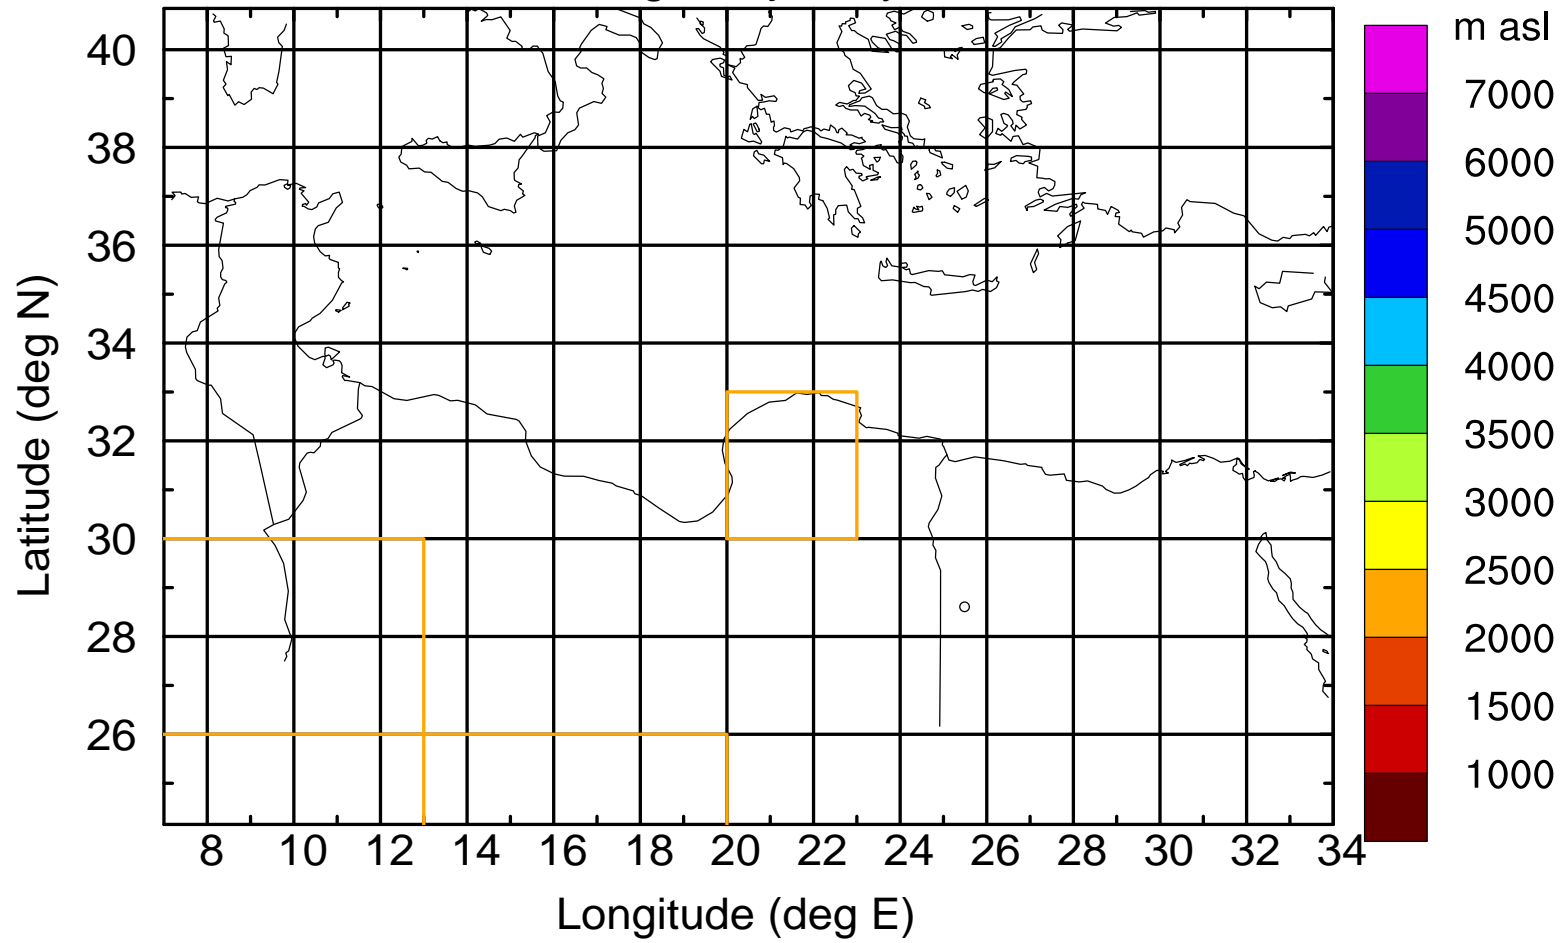

Paphos Airport ground station 20170422 5:00 UTC

Flight trajectory