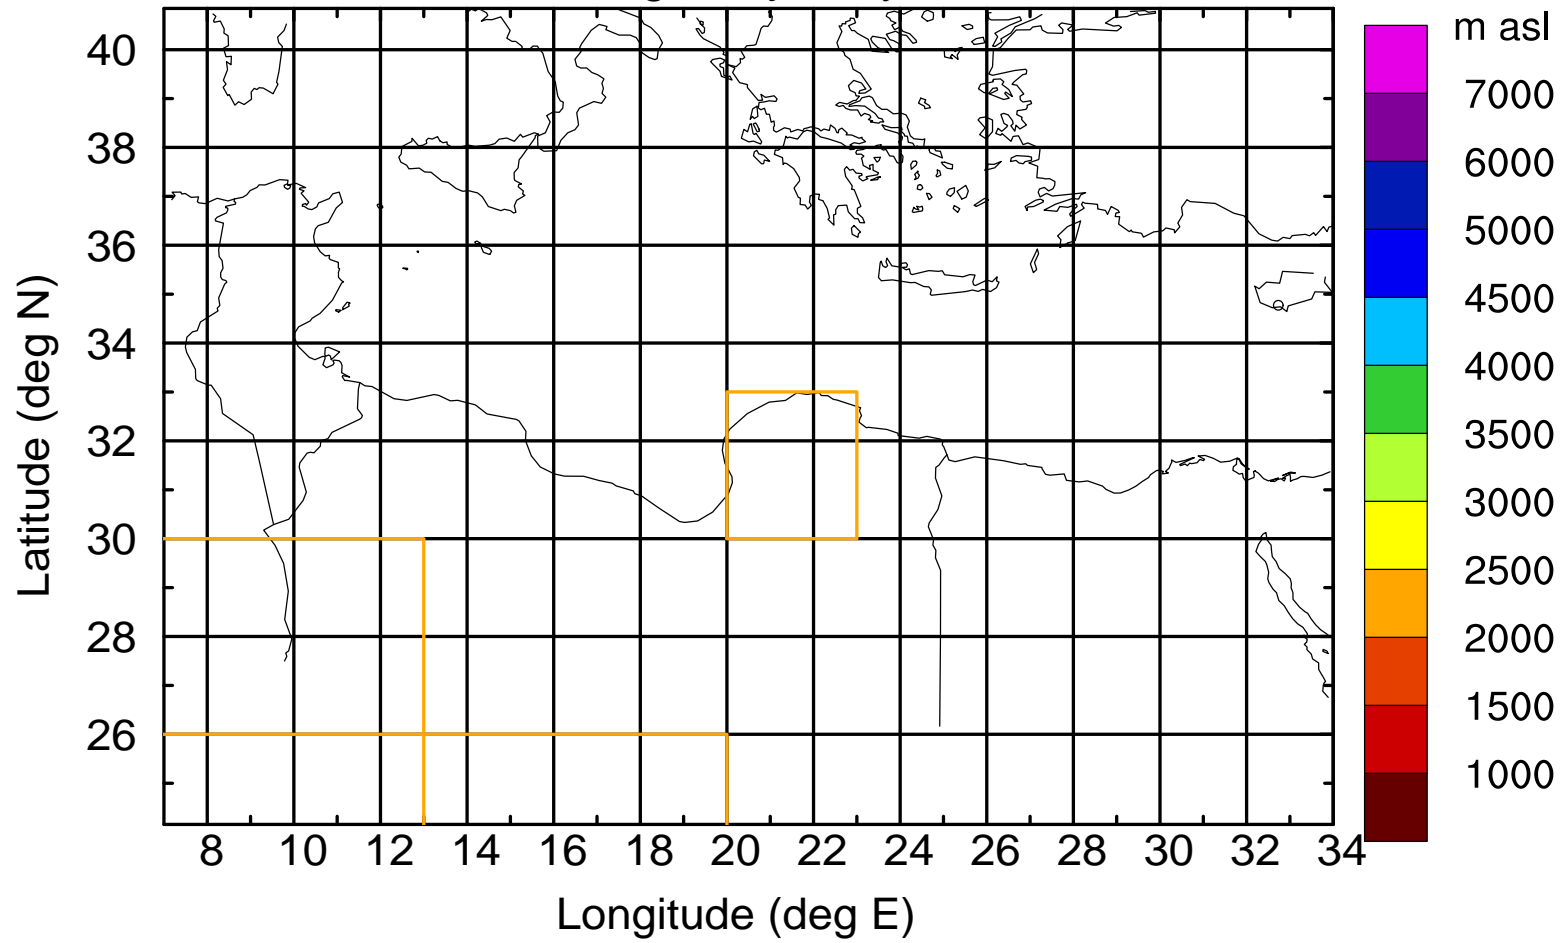

Paphos Airport ground station 20170422 5:00 UTC

Flight trajectory