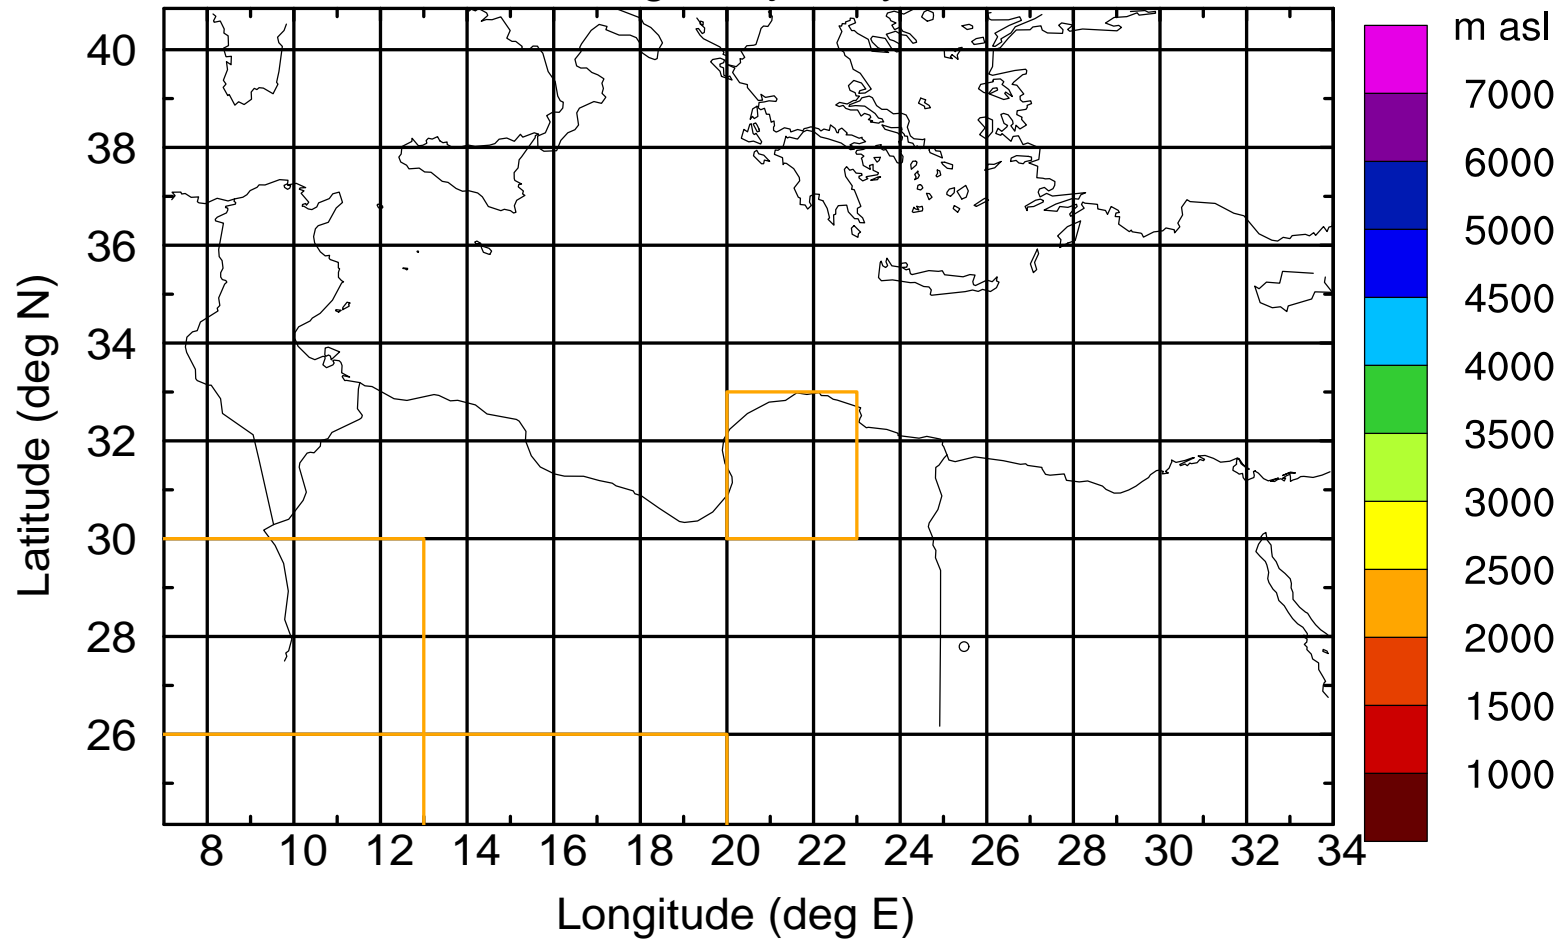

Paphos Airport ground station 20170422 5:00 UTC

Flight trajectory