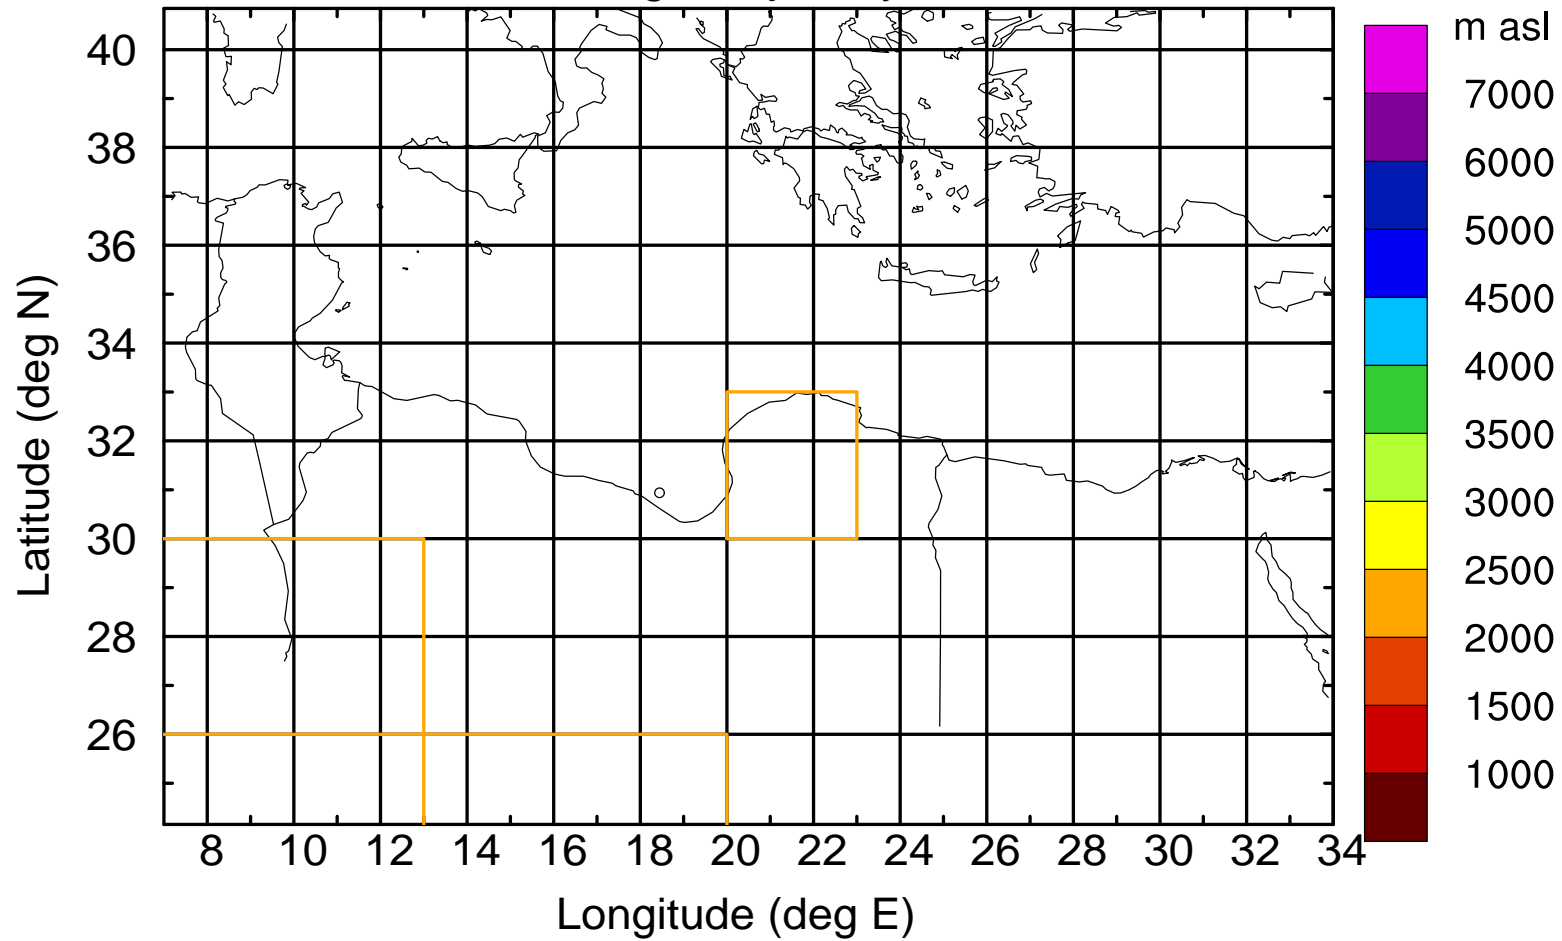

Paphos Airport ground station 20170422 5:00 UTC

Flight trajectory