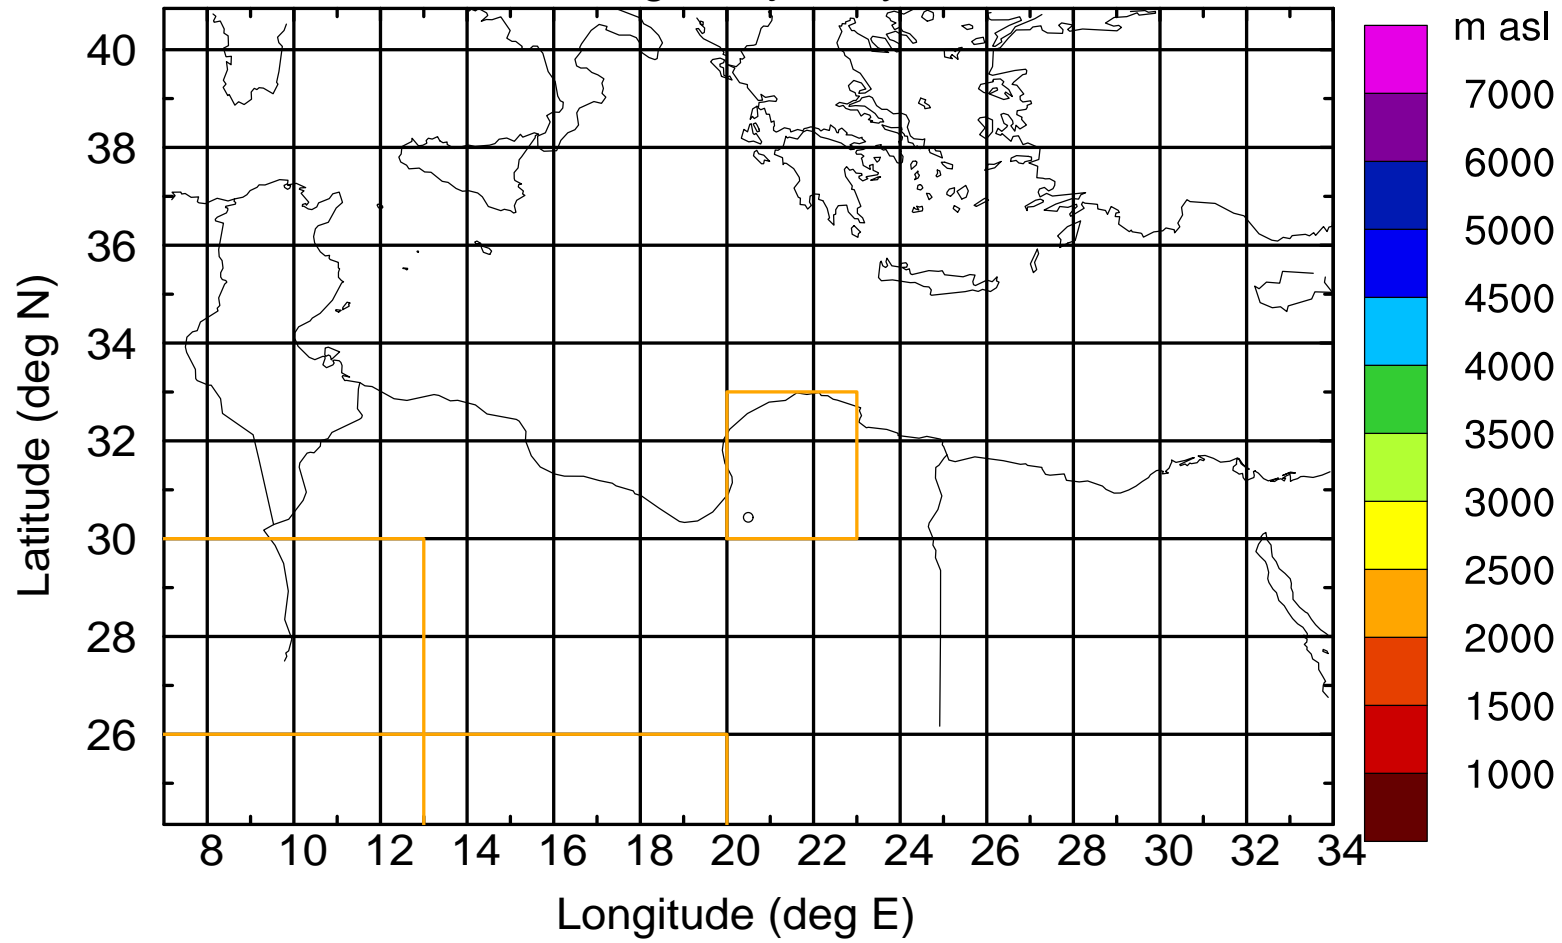

Paphos Airport ground station 20170422 5:00 UTC

Flight trajectory