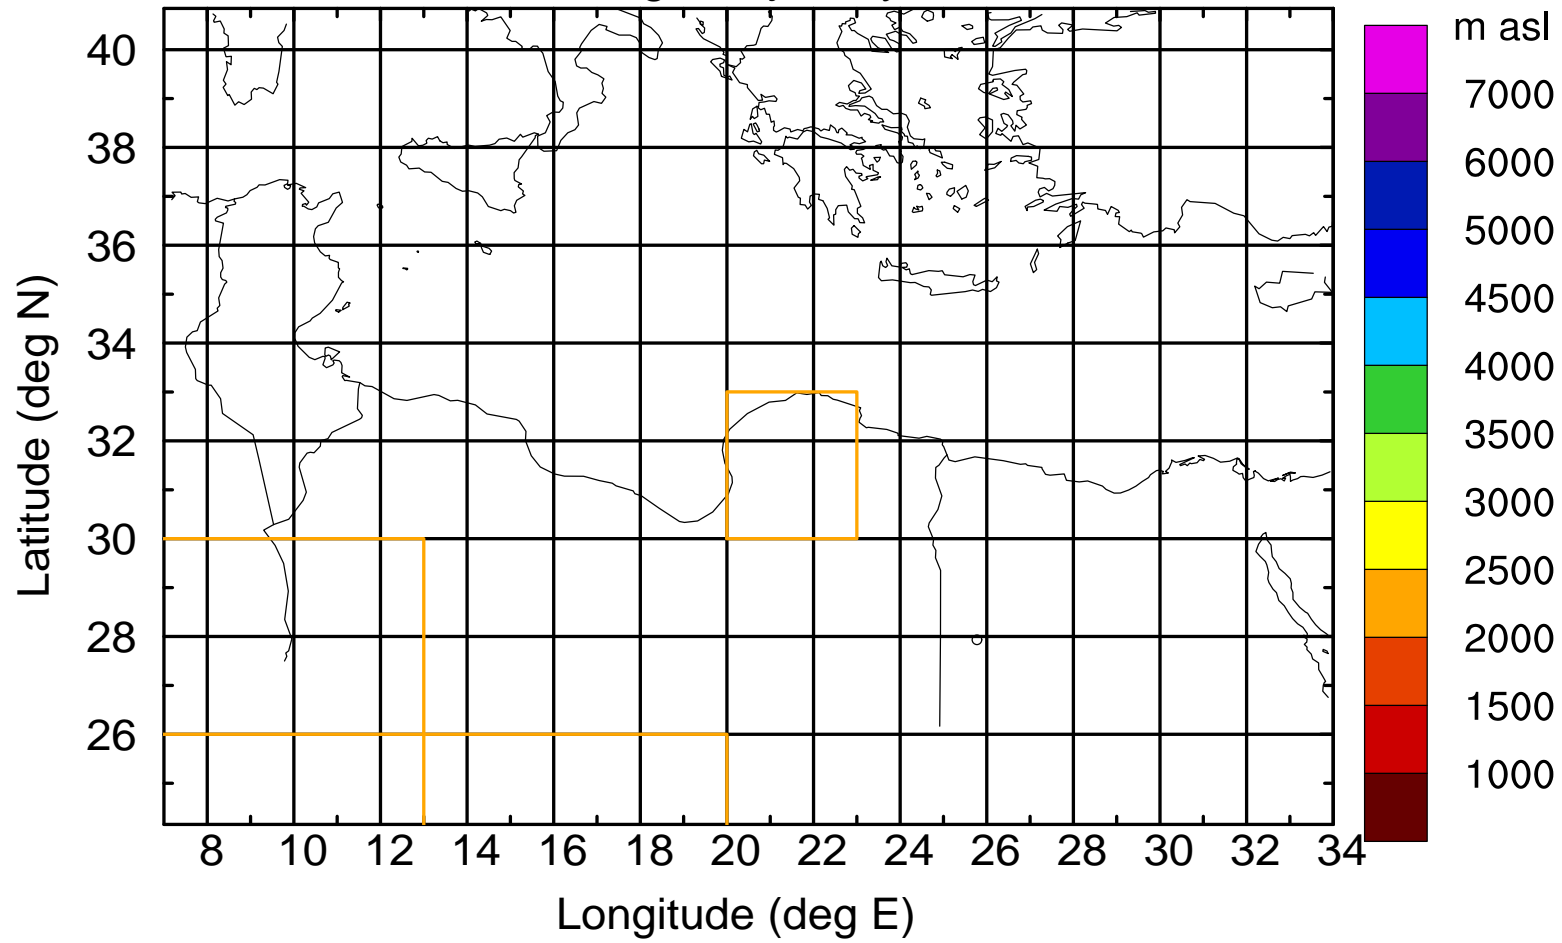

Paphos Airport ground station 20170422 5:00 UTC

Flight trajectory