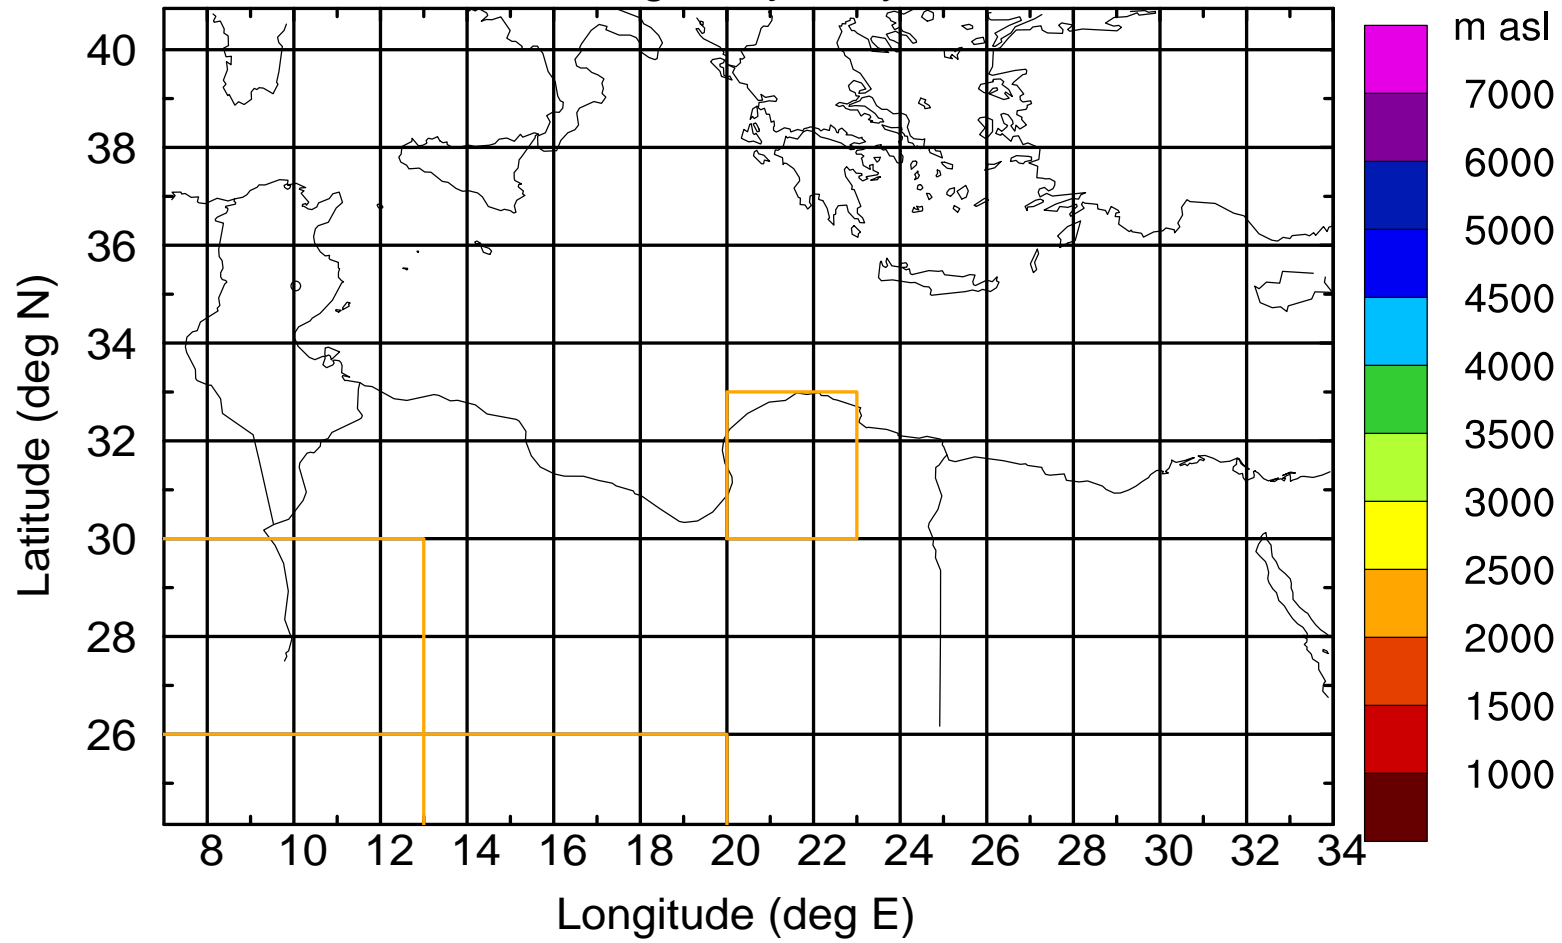

Paphos Airport ground station 20170422 5:00 UTC

Flight trajectory