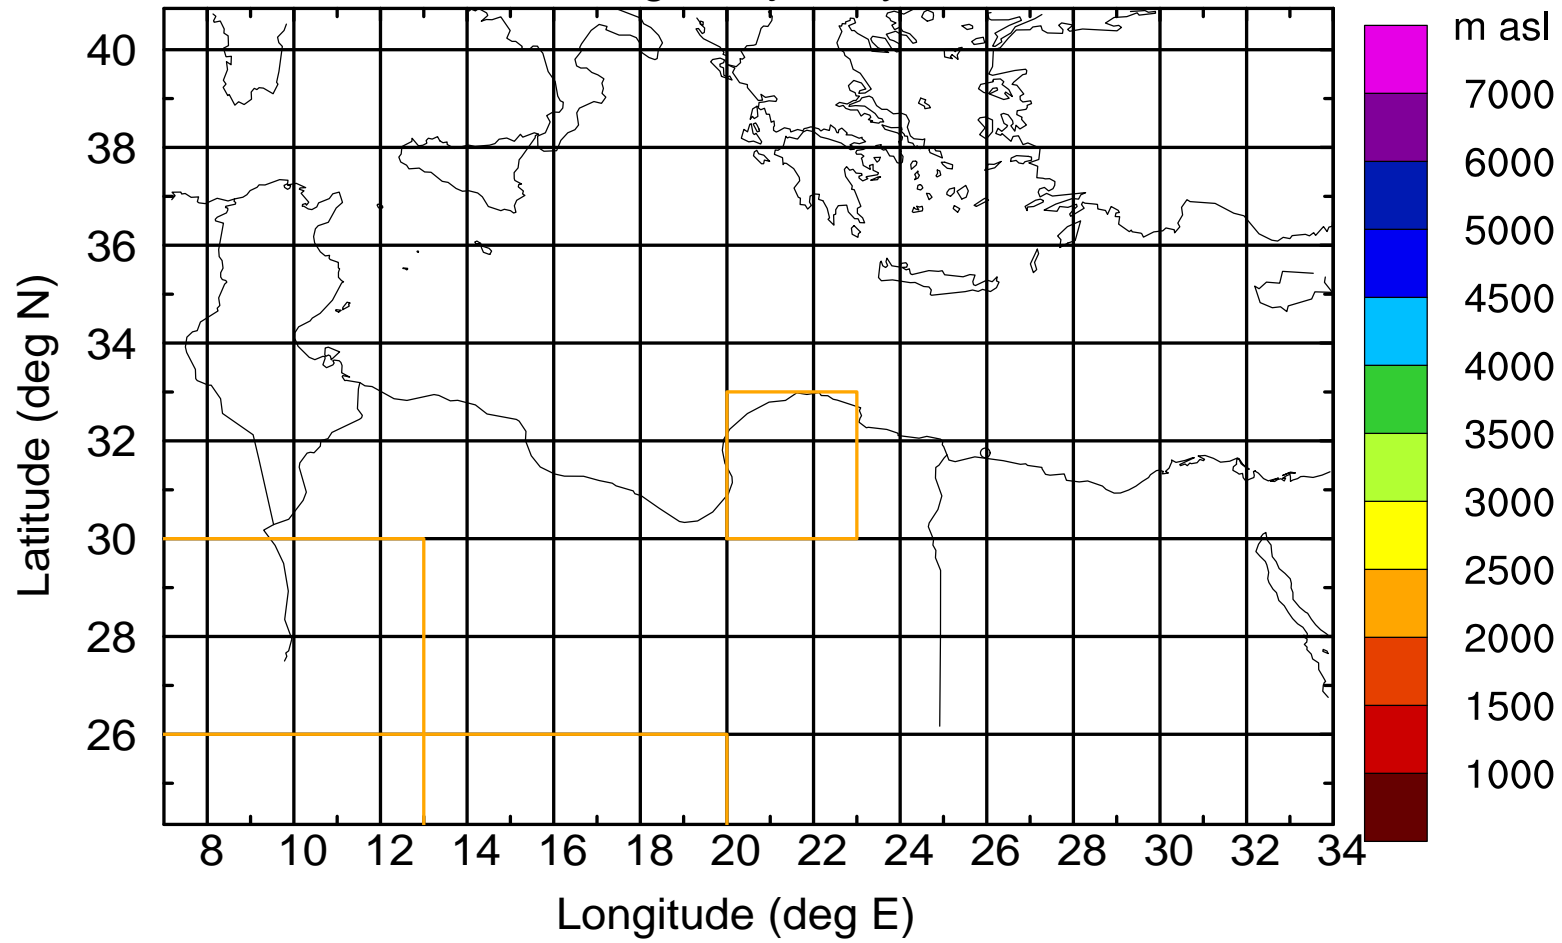

Paphos Airport ground station 20170422 5:00 UTC

Flight trajectory