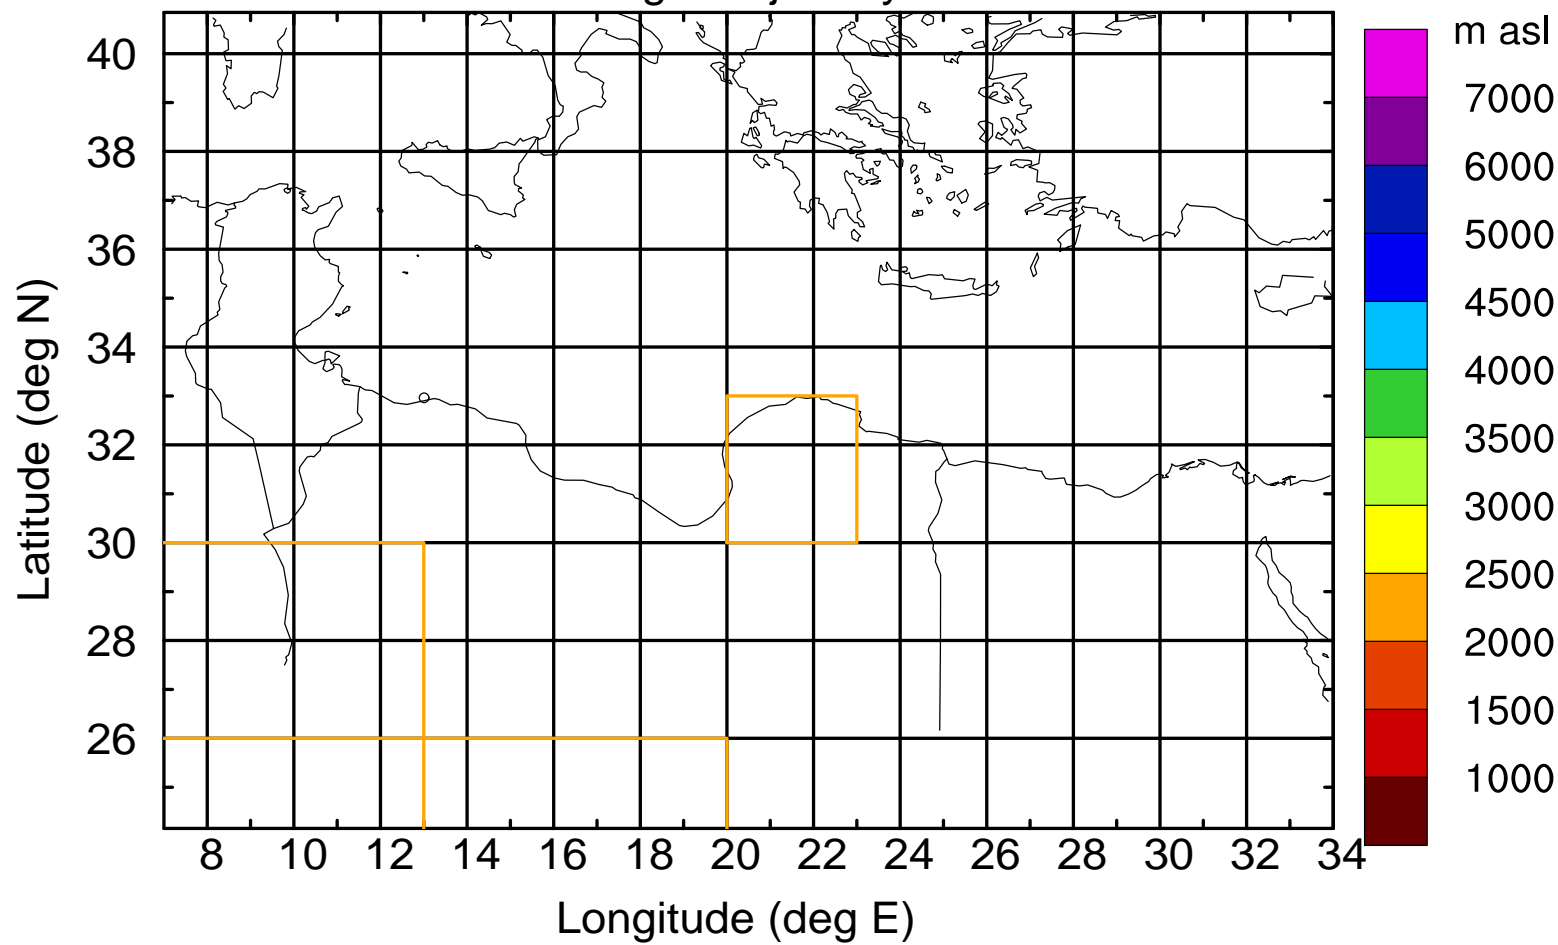

Paphos Airport ground station 20170422 5:00 UTC

Flight trajectory