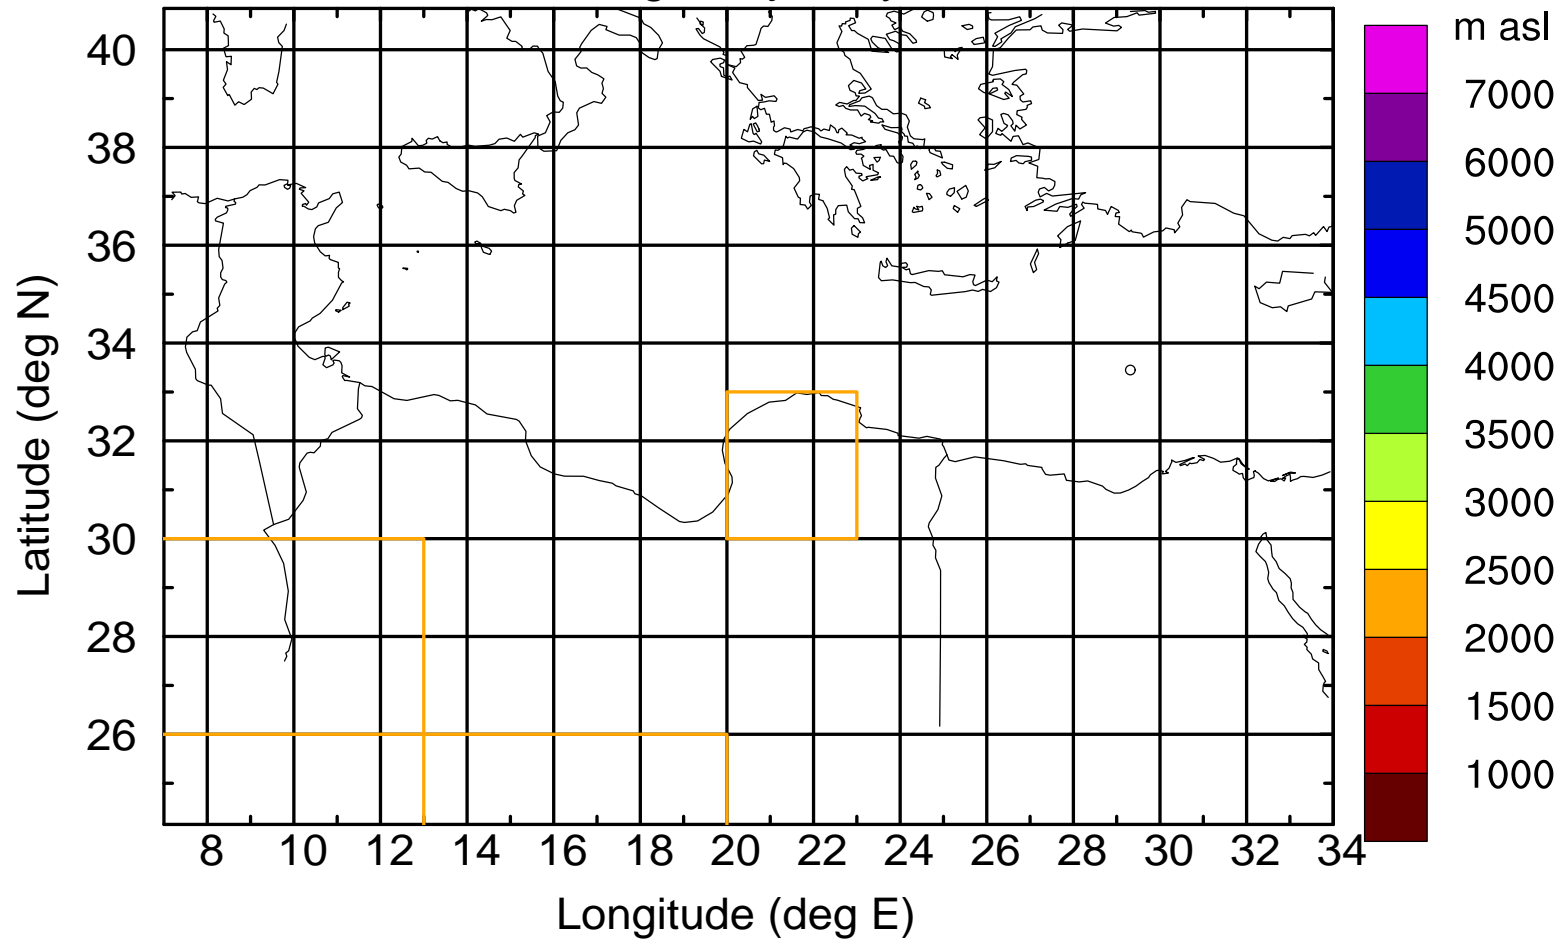

Paphos Airport ground station 20170422 5:00 UTC

Flight trajectory