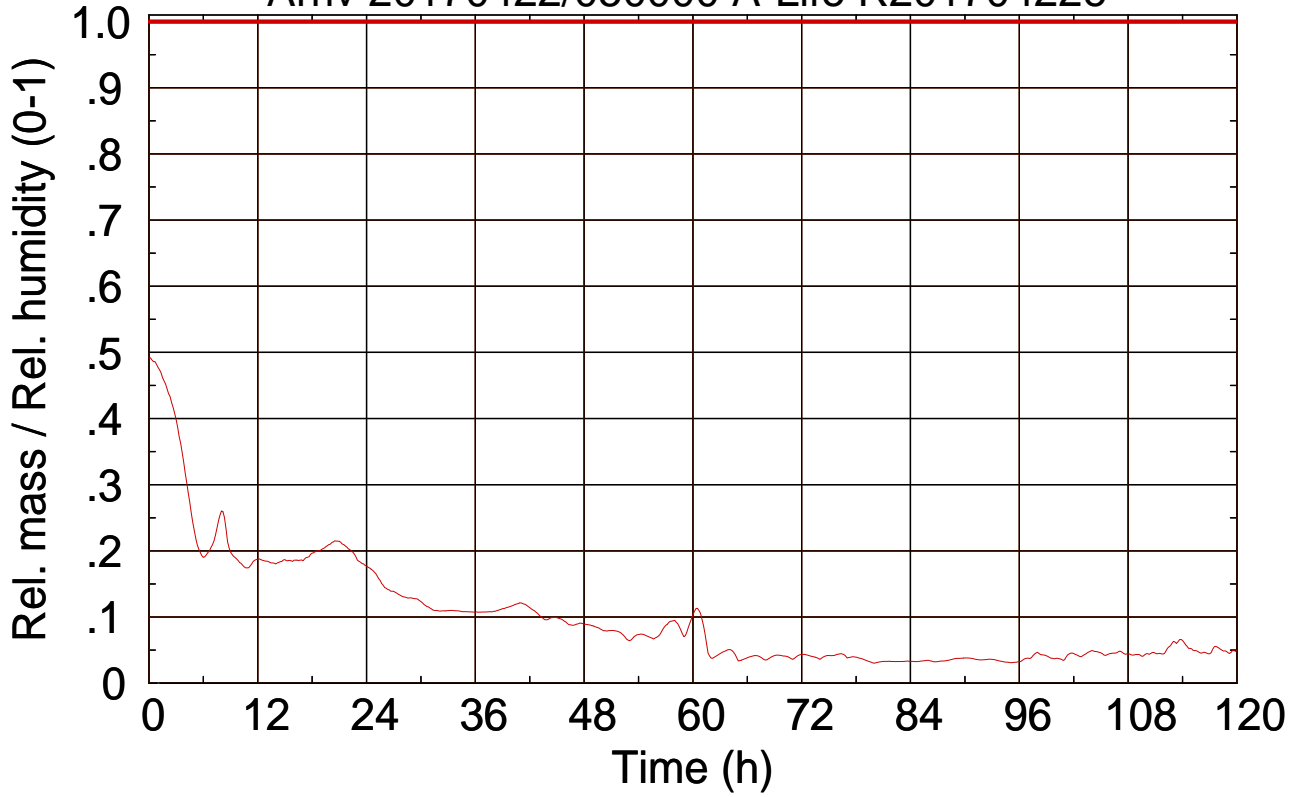

Arriv 20170422/050000 A-Life R20170422e

0 —

Arriv 20170422/050000 A-Life R20170422e

— Height

— Mixing height