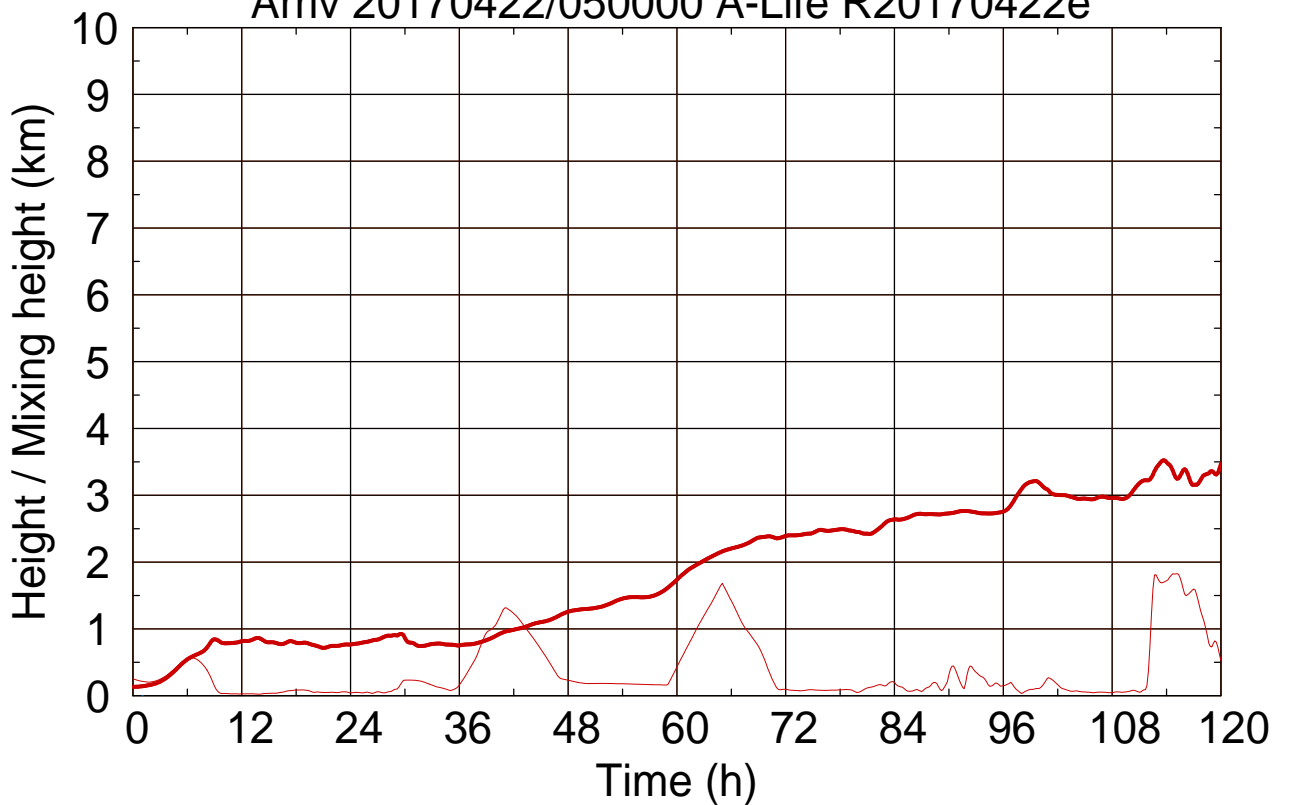

Arriv 20170422/050000 A-Life R20170422e

0 —

Arriv 20170422/050000 A-Life R20170422e

— Height

— Mixing height