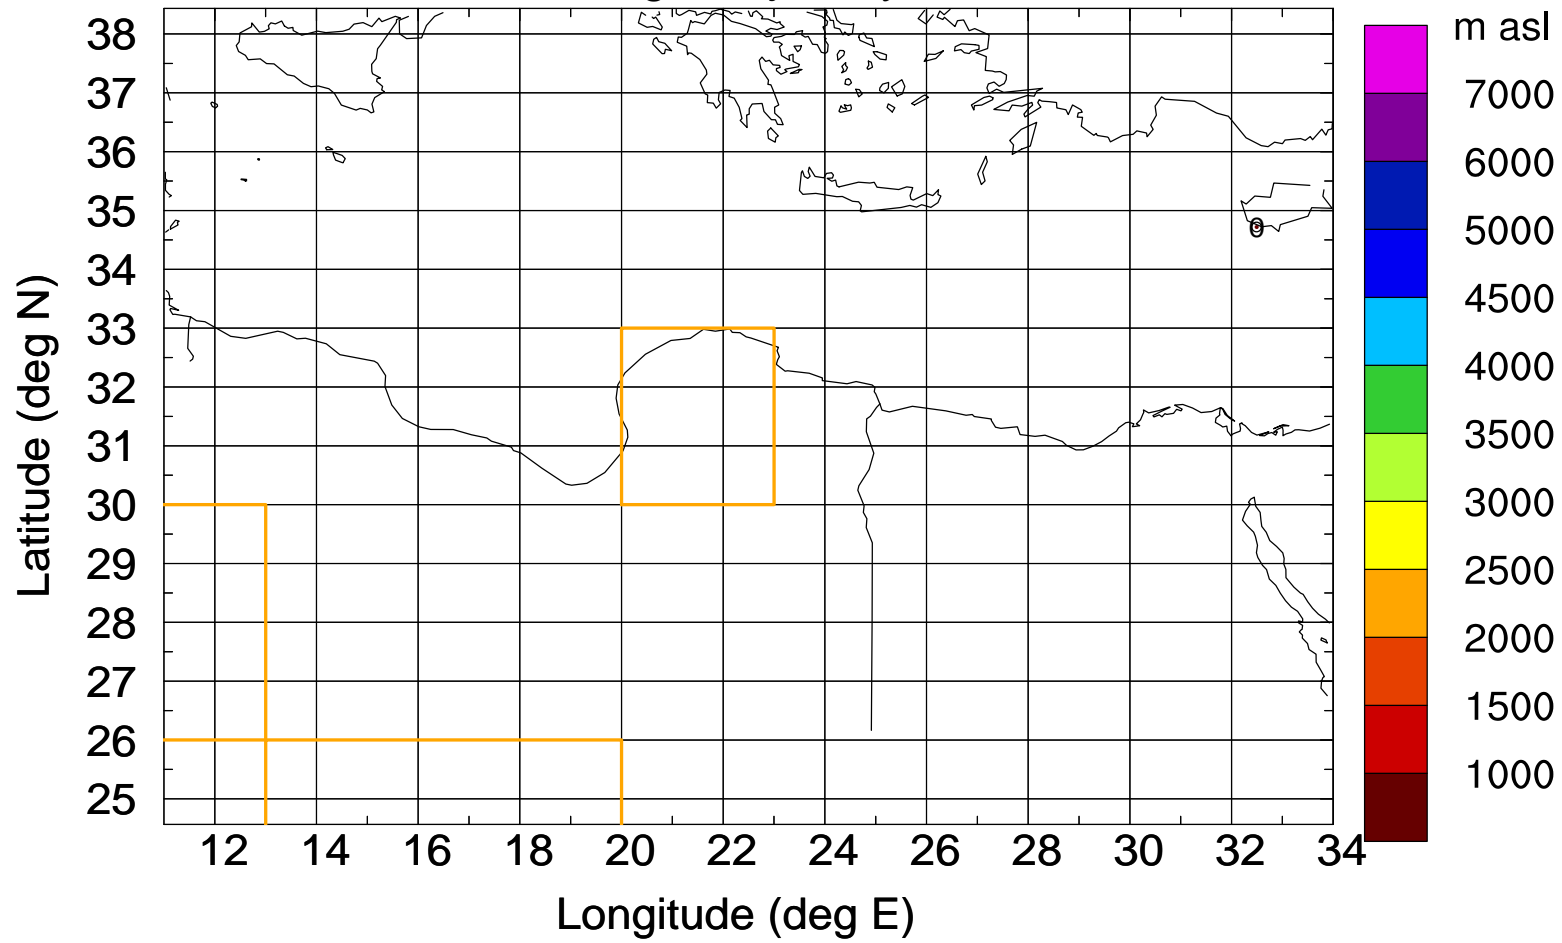

Paphos Airport ground station 20170422 4:30 UTC

Flight trajectory

Paphos Airport ground station 20170422 4:30 UTC

Flight trajectory

Paphos Airport ground station 20170422 4:30 UTC

Flight trajectory

Paphos Airport ground station 20170422 4:30 UTC