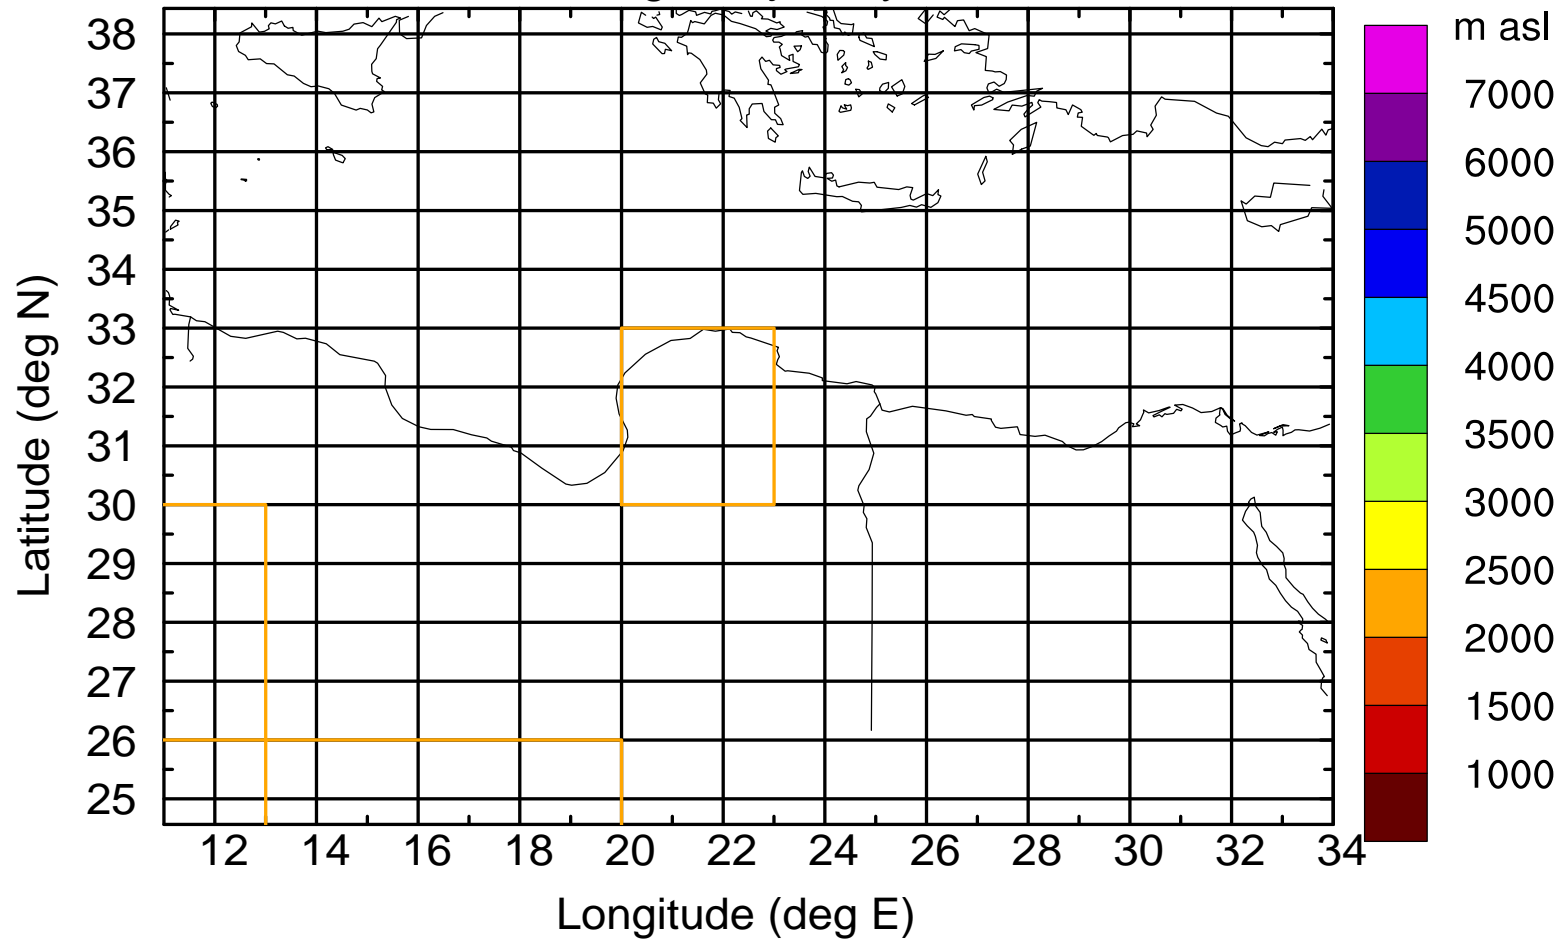

Paphos Airport ground station 20170422 4:30 UTC

Flight trajectory