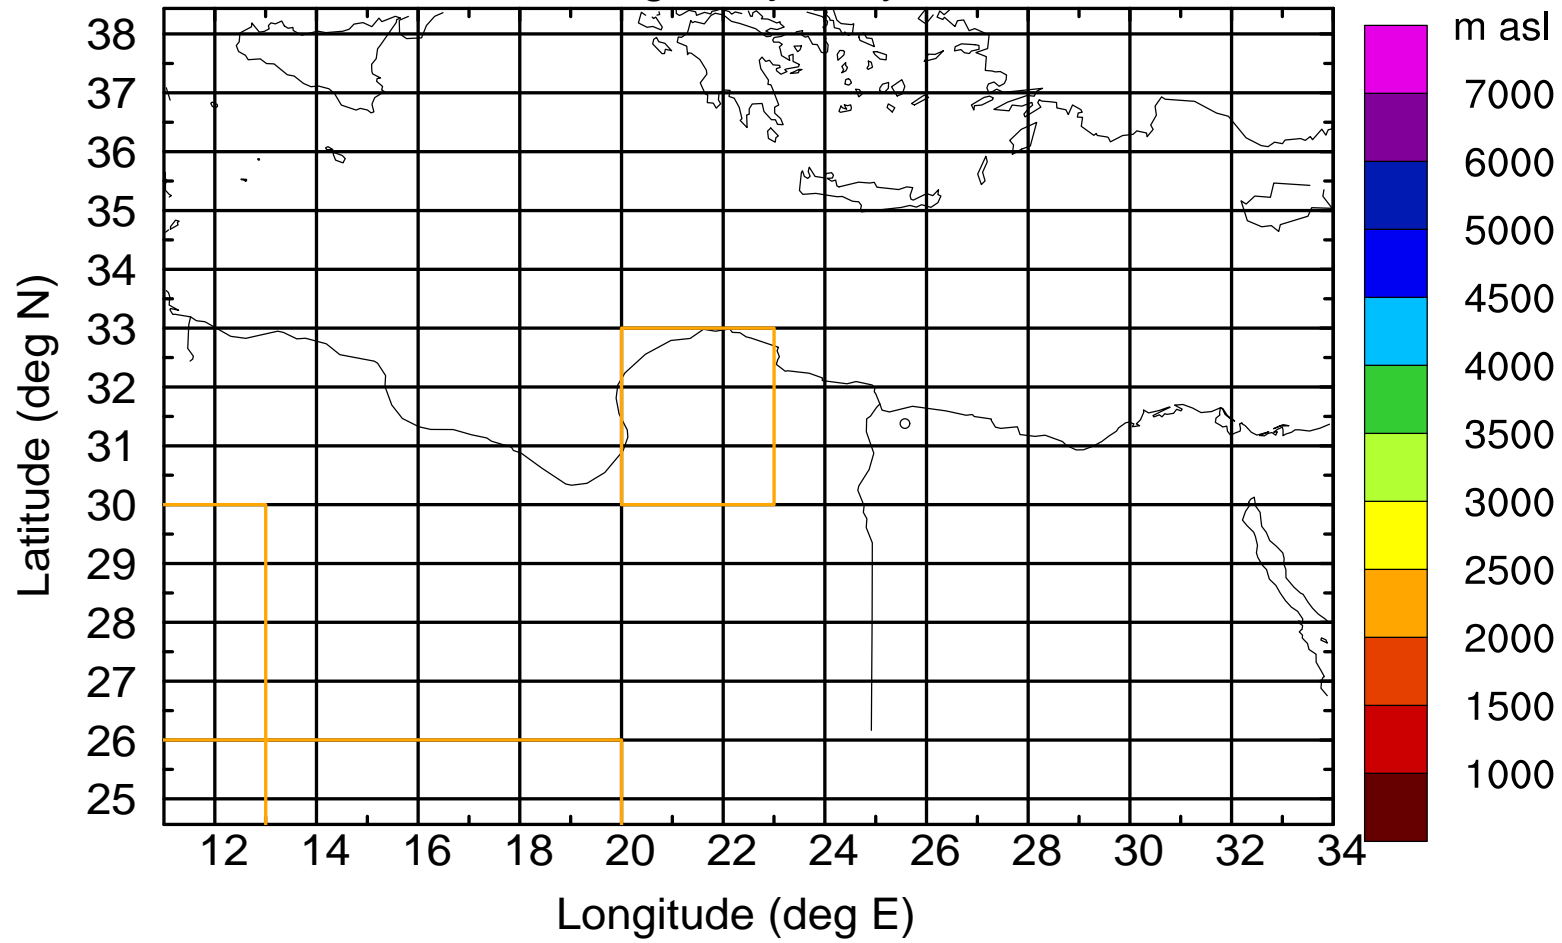

Paphos Airport ground station 20170422 4:30 UTC

Flight trajectory