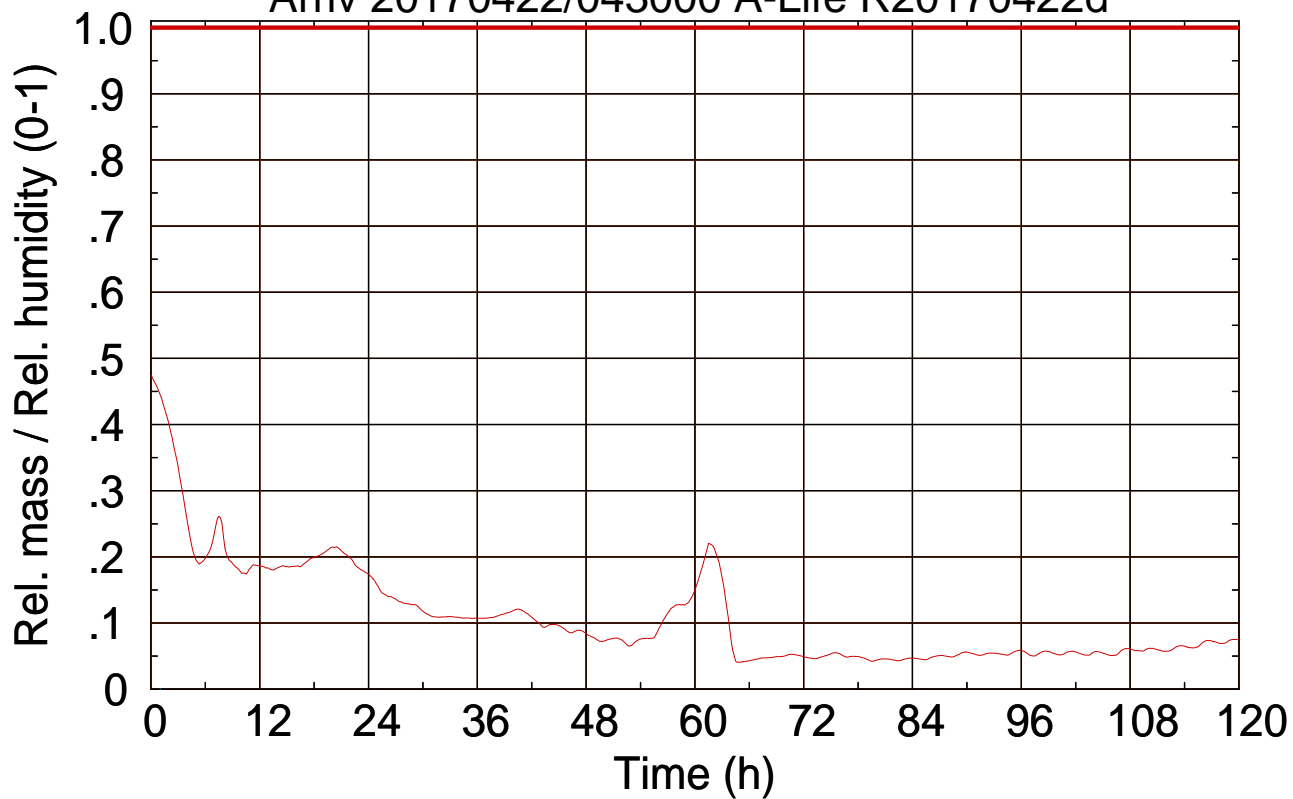

Arriv 20170422/043000 A-Life R20170422d

0 —

Arriv 20170422/043000 A-Life R20170422d

— Height

— Mixing height