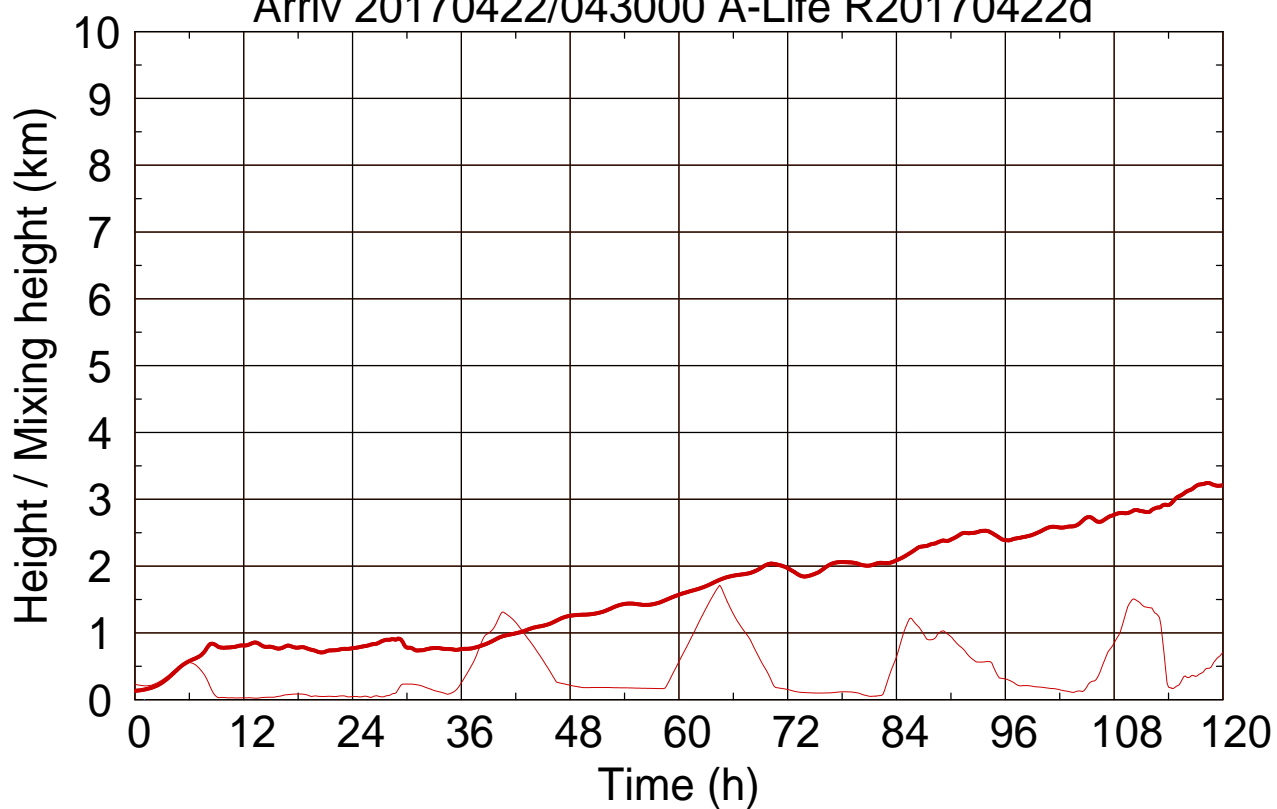

Arriv 20170422/043000 A-Life R20170422d

0 —

Arriv 20170422/043000 A-Life R20170422d

— Height

— Mixing height