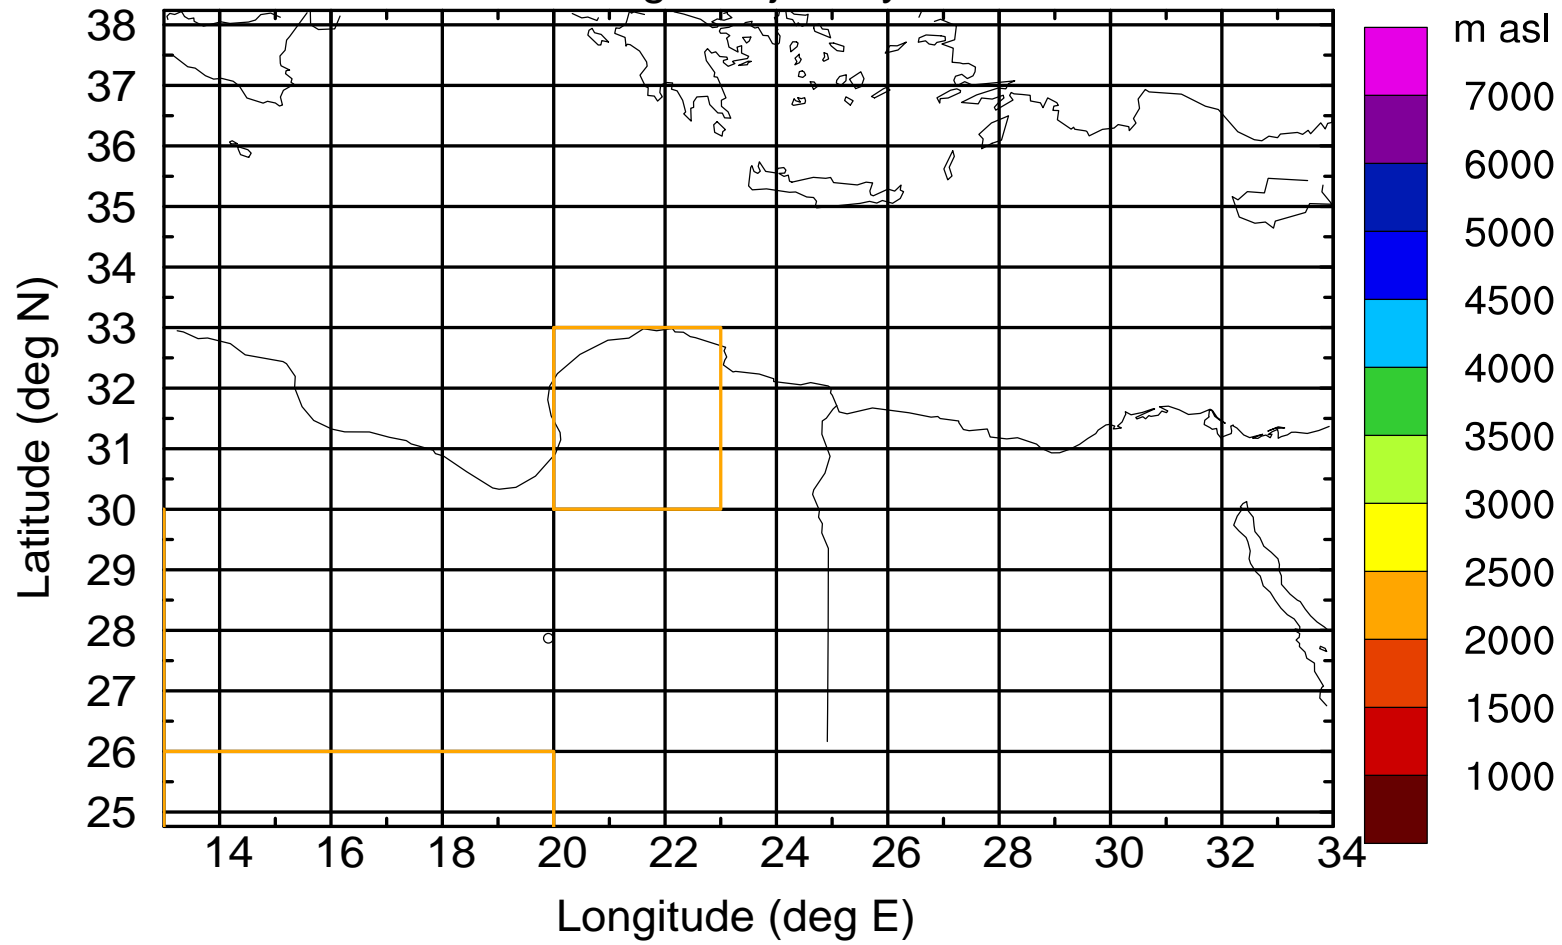

Flight trajectory

Paphos Airport ground station 20170422 4:00 UTC

Flight trajectory

Paphos Airport ground station 20170422 4:00 UTC

Flight trajectory

Paphos Airport ground station 20170422 4:00 UTC

Flight trajectory