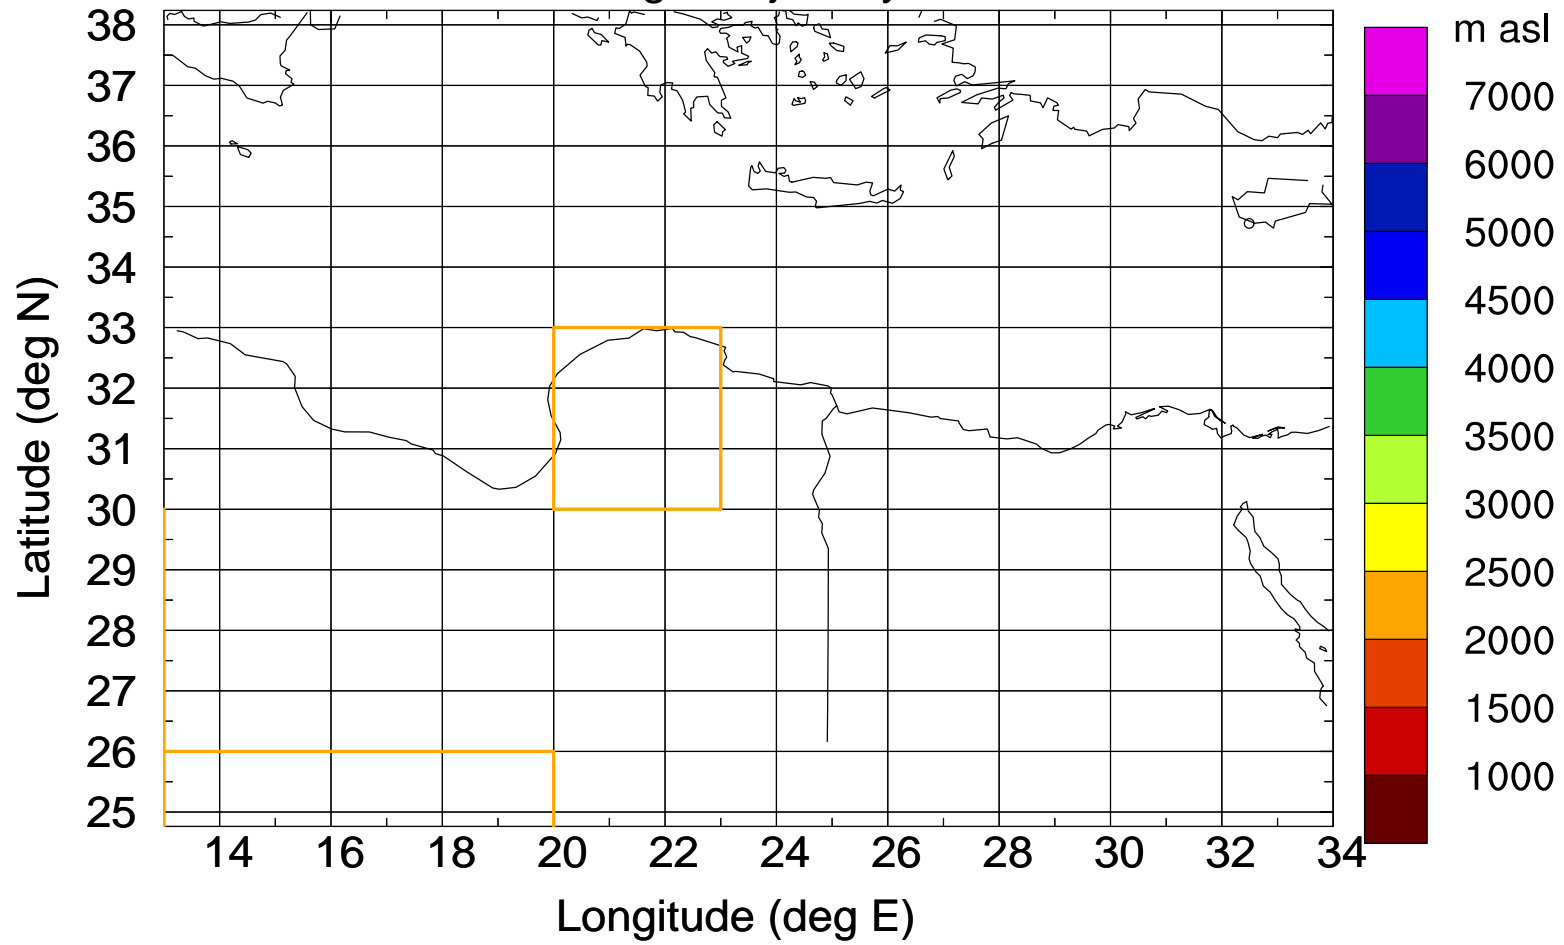

Paphos Airport ground station 20170422 4:00 UTC

Flight trajectory

Paphos Airport ground station 20170422 4:00 UTC

Flight trajectory

Paphos Airport ground station 20170422 4:00 UTC

Flight trajectory

Paphos Airport ground station 20170422 4:00 UTC