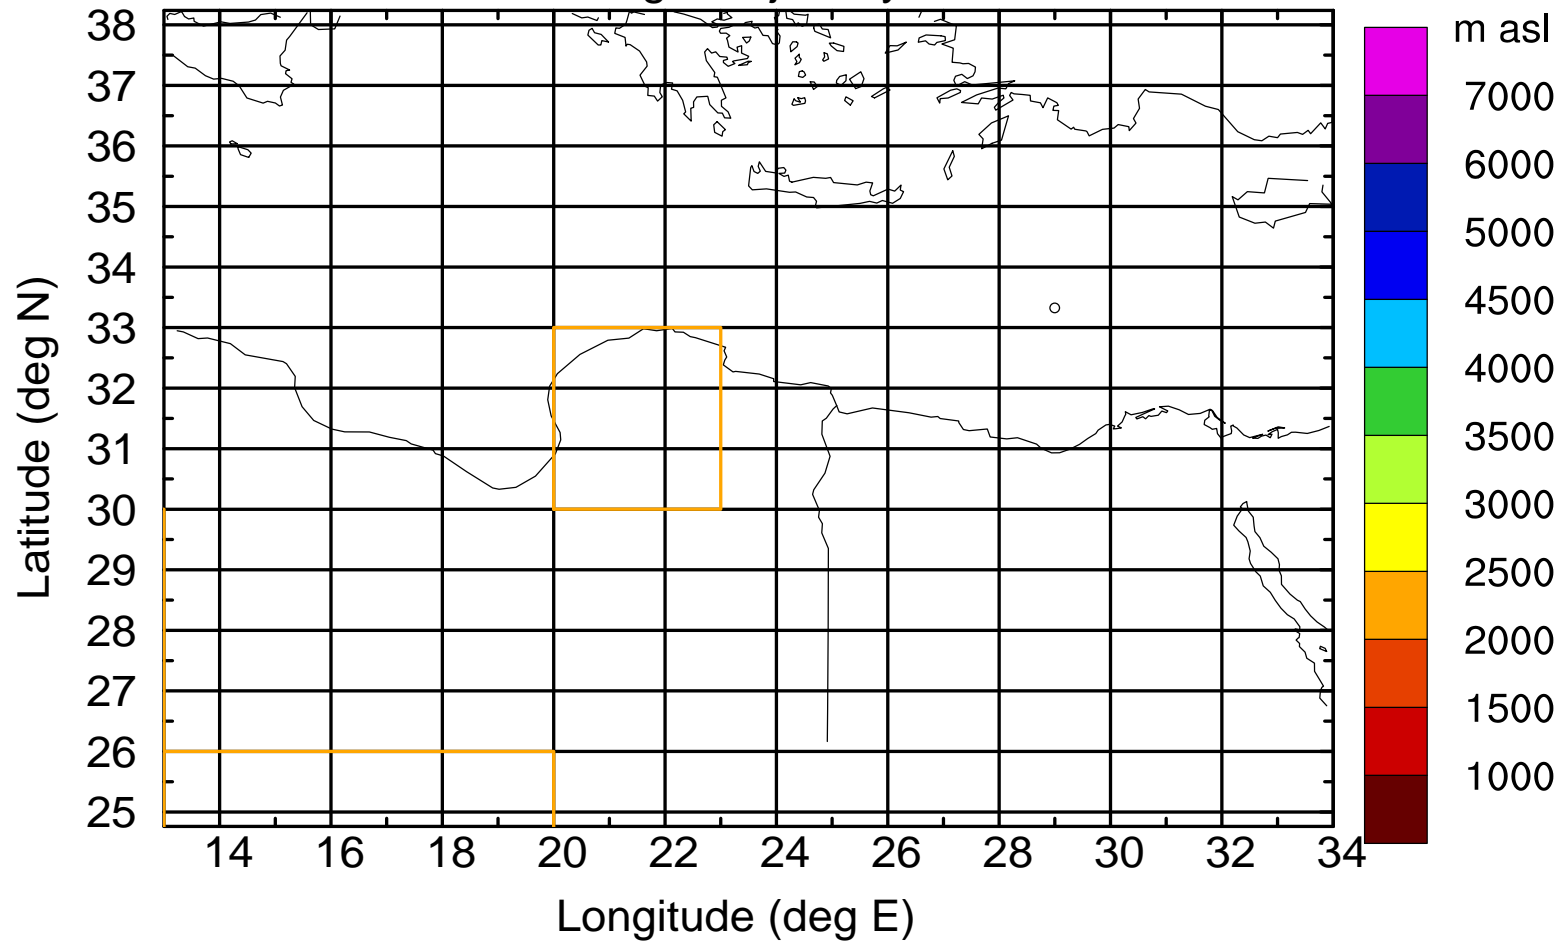

Flight trajectory

Paphos Airport ground station 20170422 4:00 UTC

Flight trajectory

Paphos Airport ground station 20170422 4:00 UTC

Flight trajectory

Paphos Airport ground station 20170422 4:00 UTC

Flight trajectory