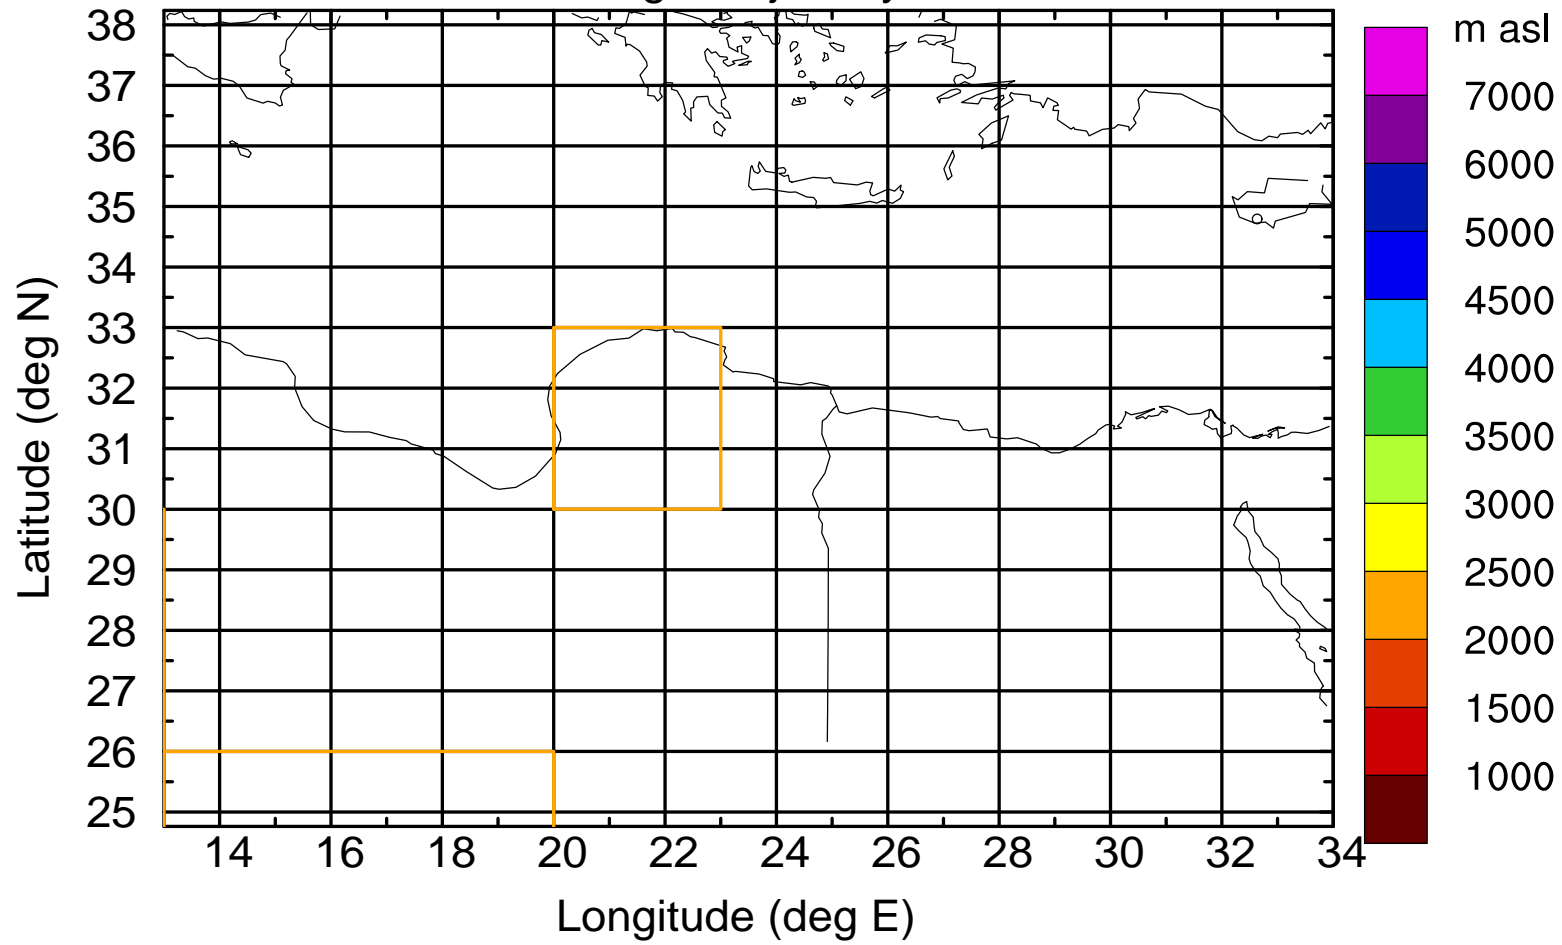

Paphos Airport ground station 20170422 4:00 UTC

Flight trajectory