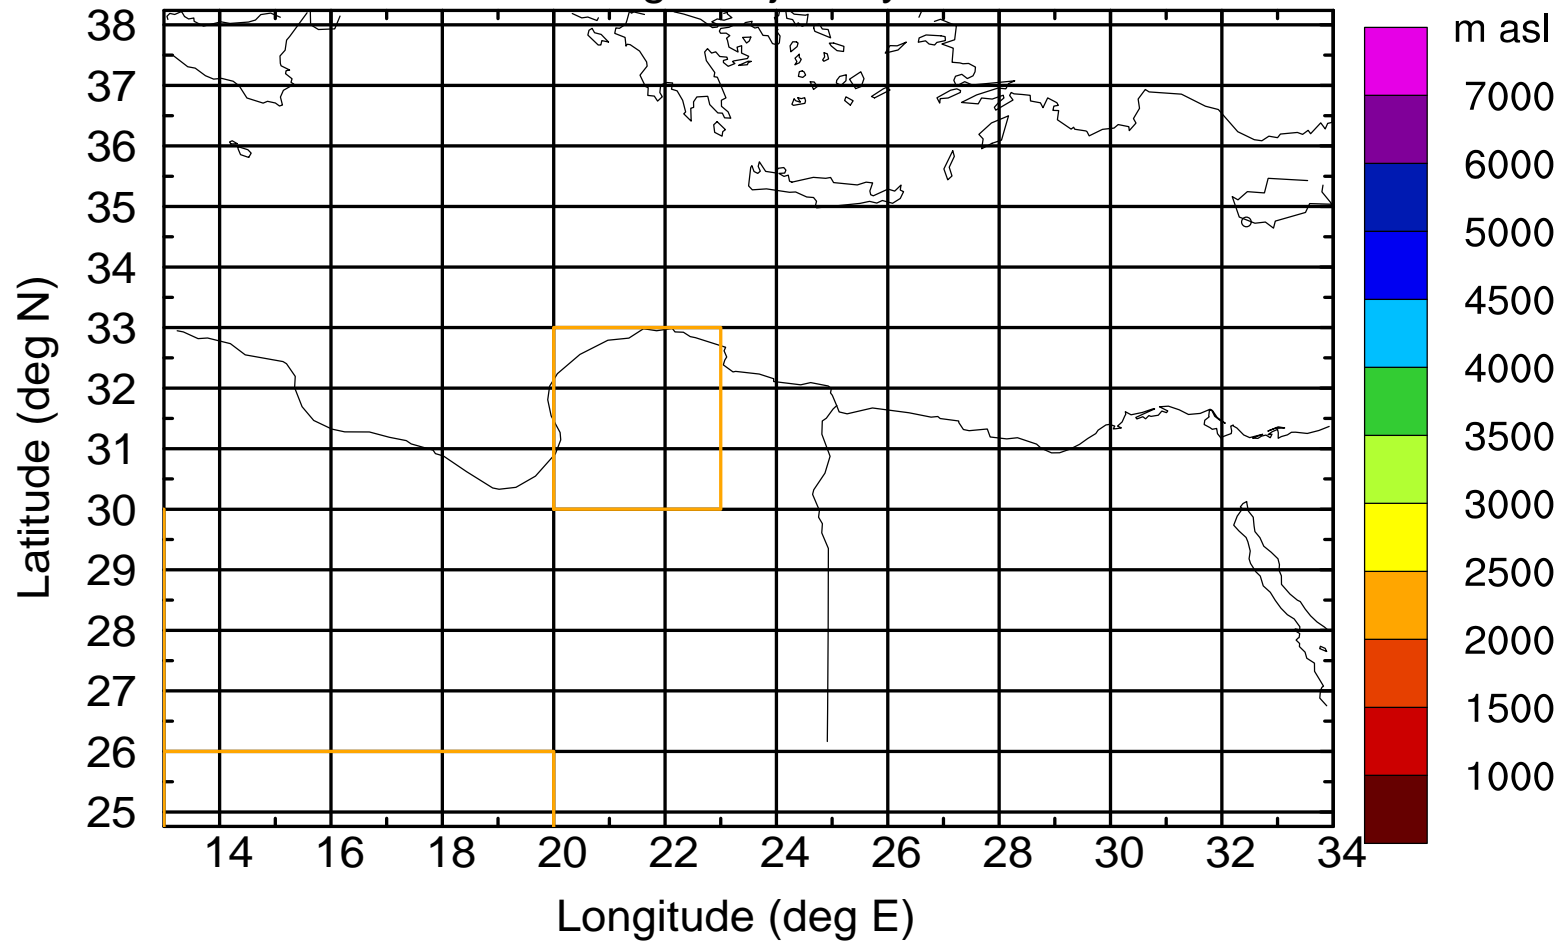

Paphos Airport ground station 20170422 4:00 UTC

Flight trajectory