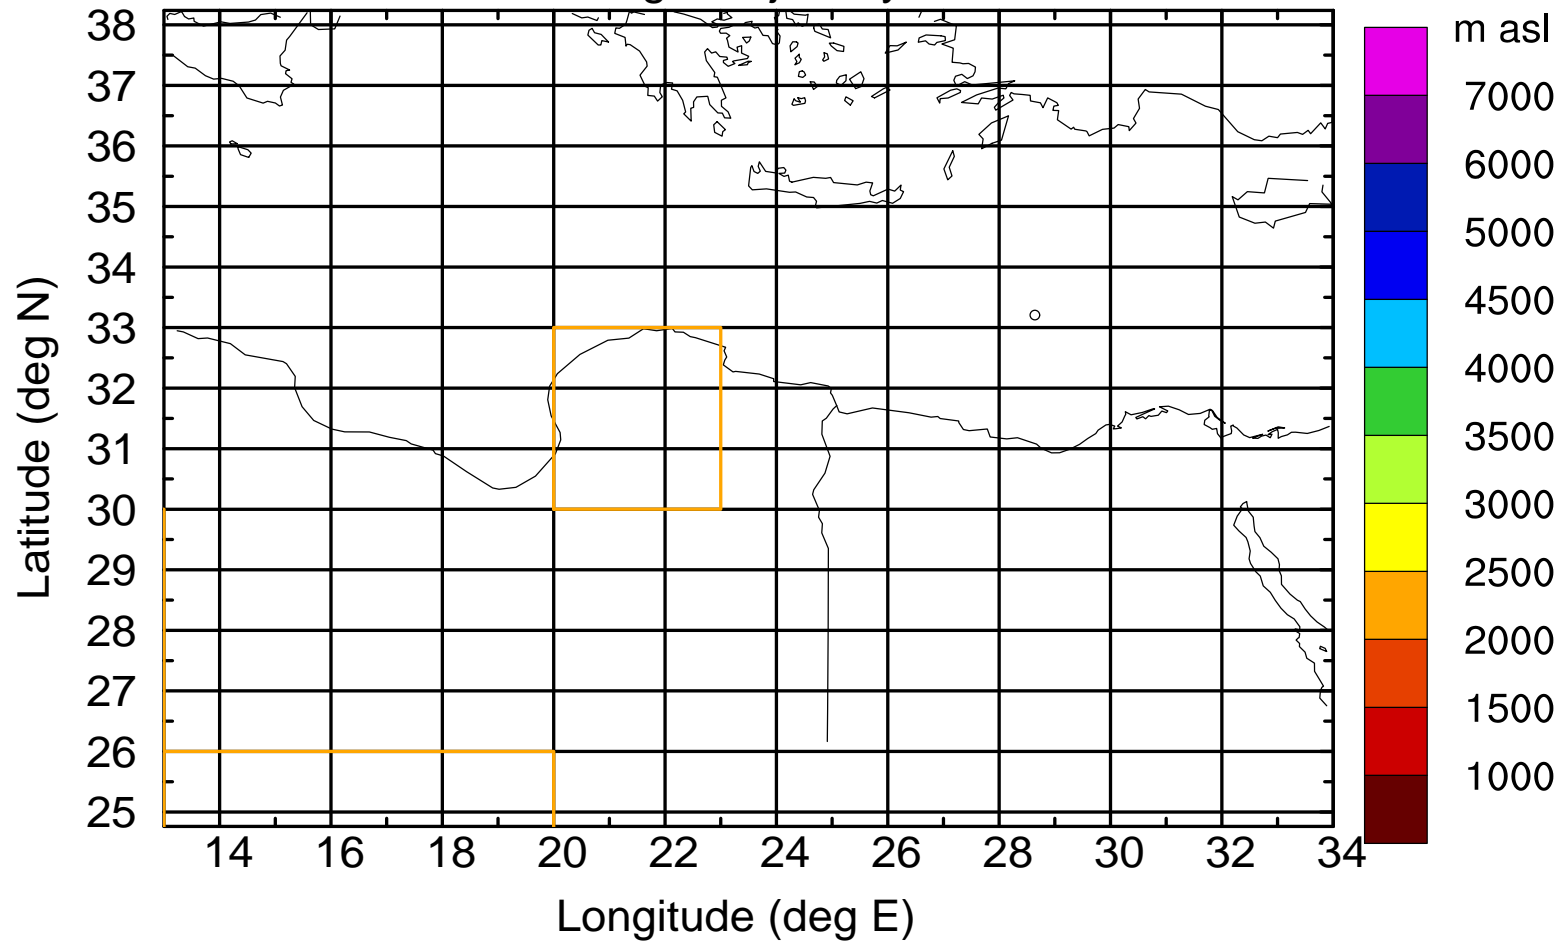

Flight trajectory

Paphos Airport ground station 20170422 4:00 UTC

Flight trajectory

Paphos Airport ground station 20170422 4:00 UTC

Flight trajectory

Paphos Airport ground station 20170422 4:00 UTC

Flight trajectory