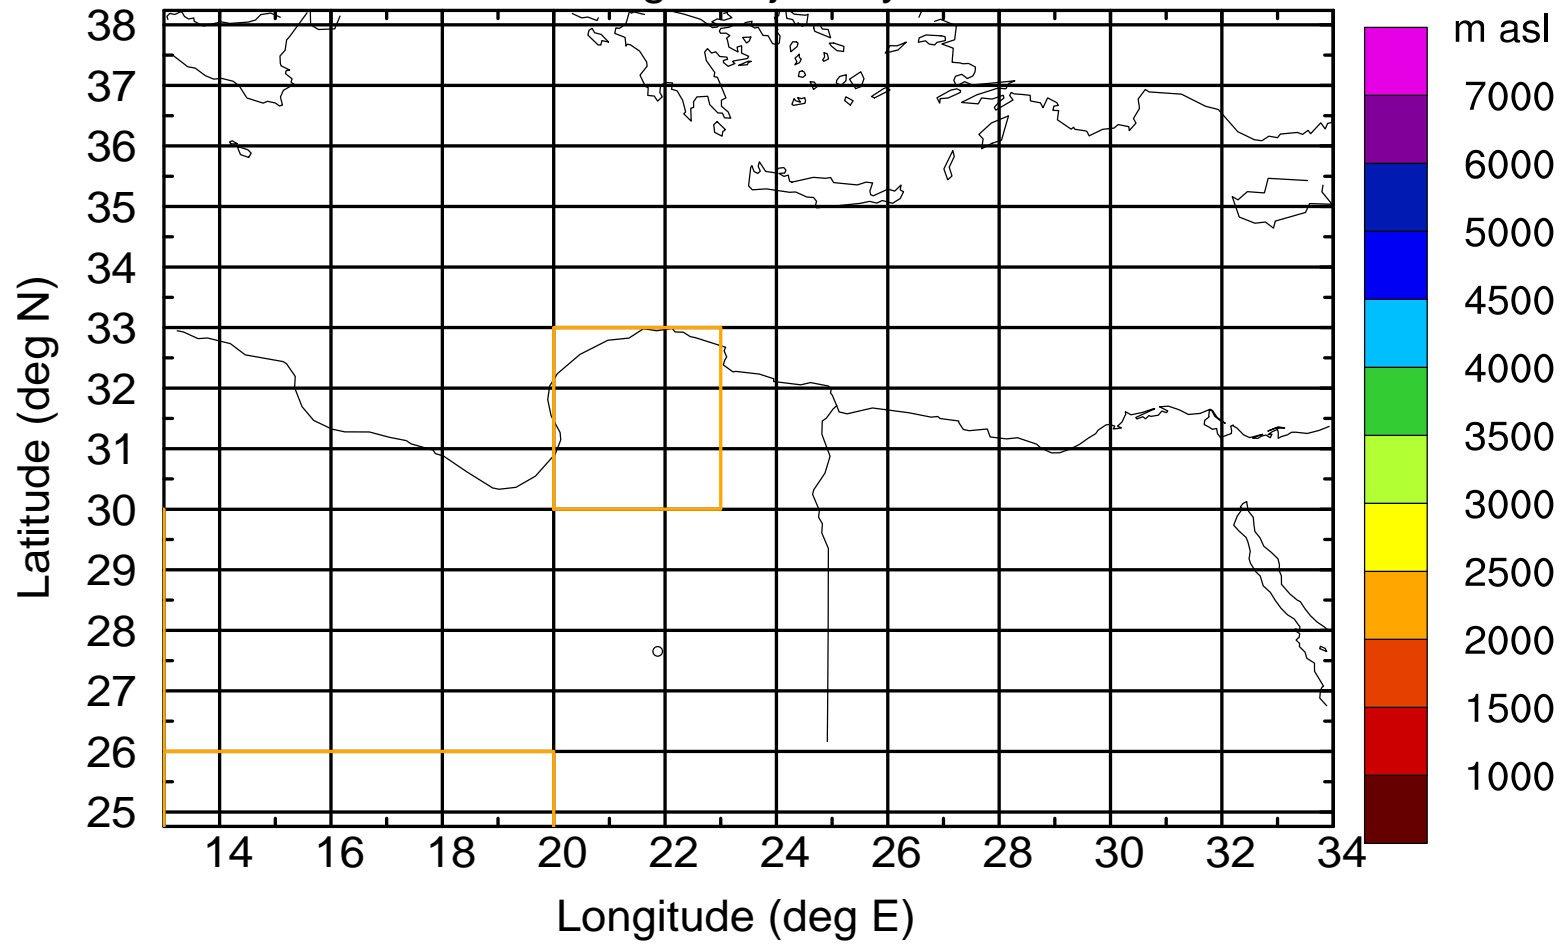

Paphos Airport ground station 20170422 4:00 UTC

Flight trajectory