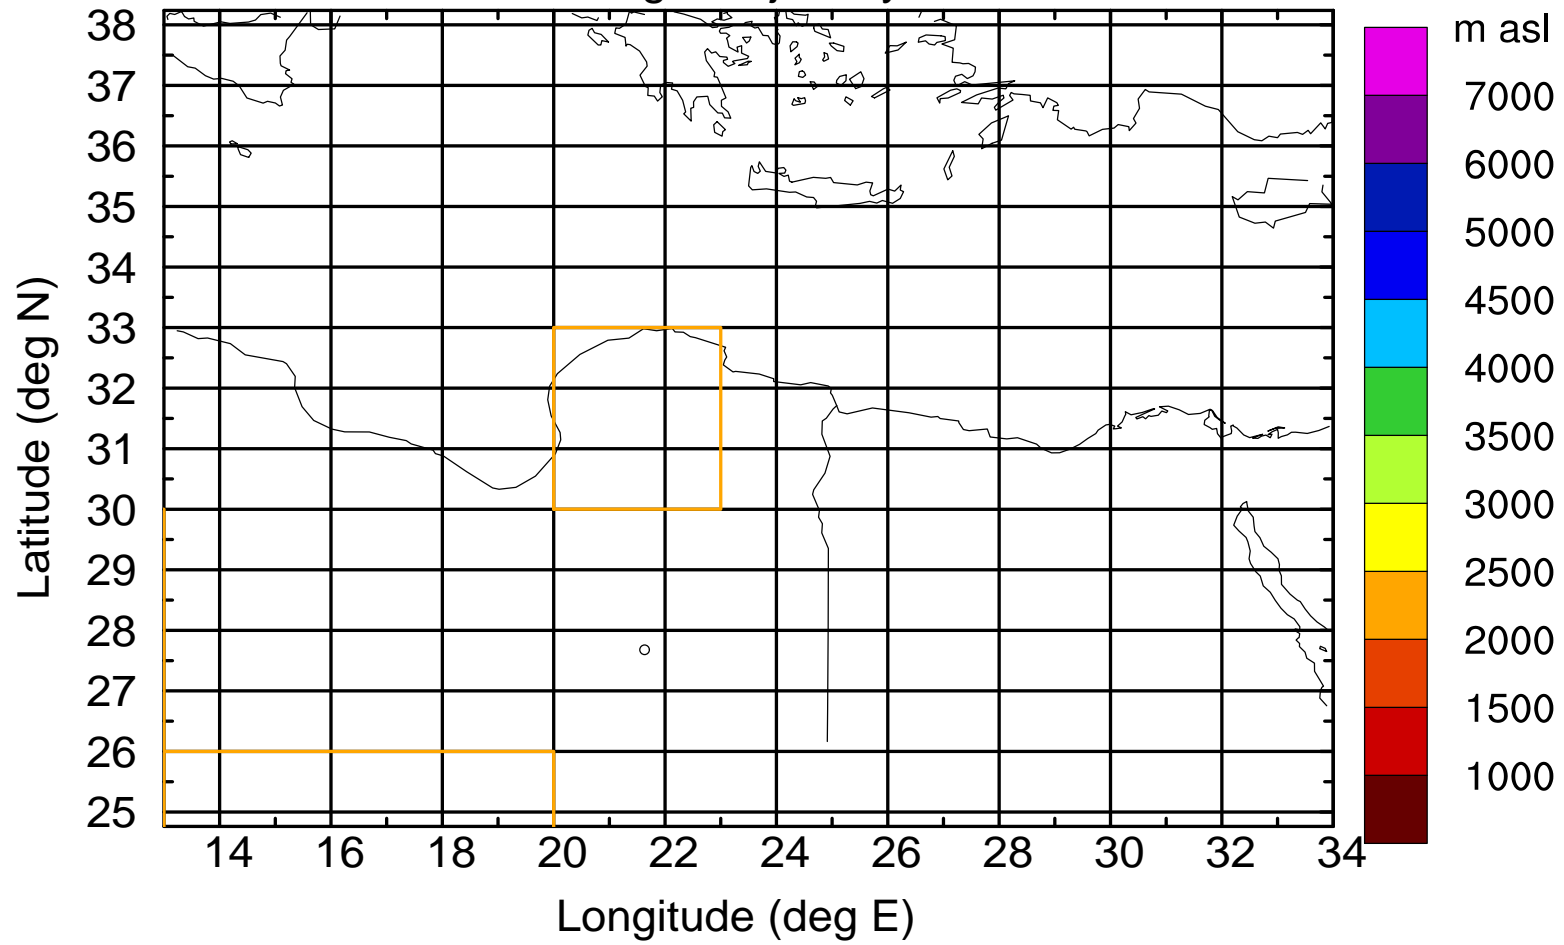

Paphos Airport ground station 20170422 4:00 UTC

Flight trajectory