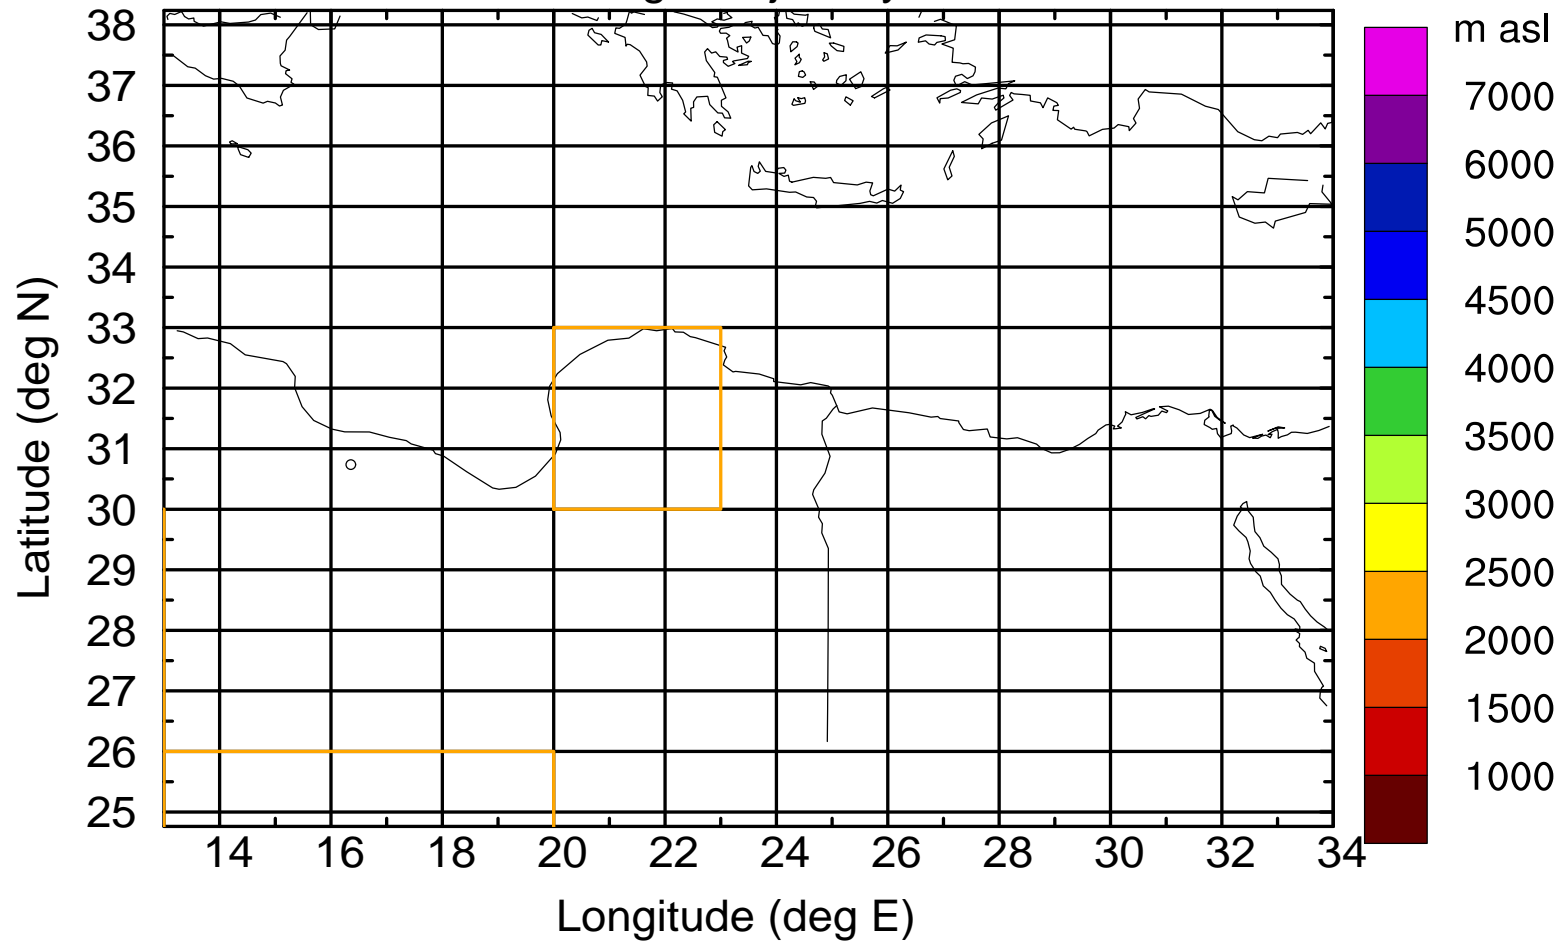

Paphos Airport ground station 20170422 4:00 UTC

Flight trajectory