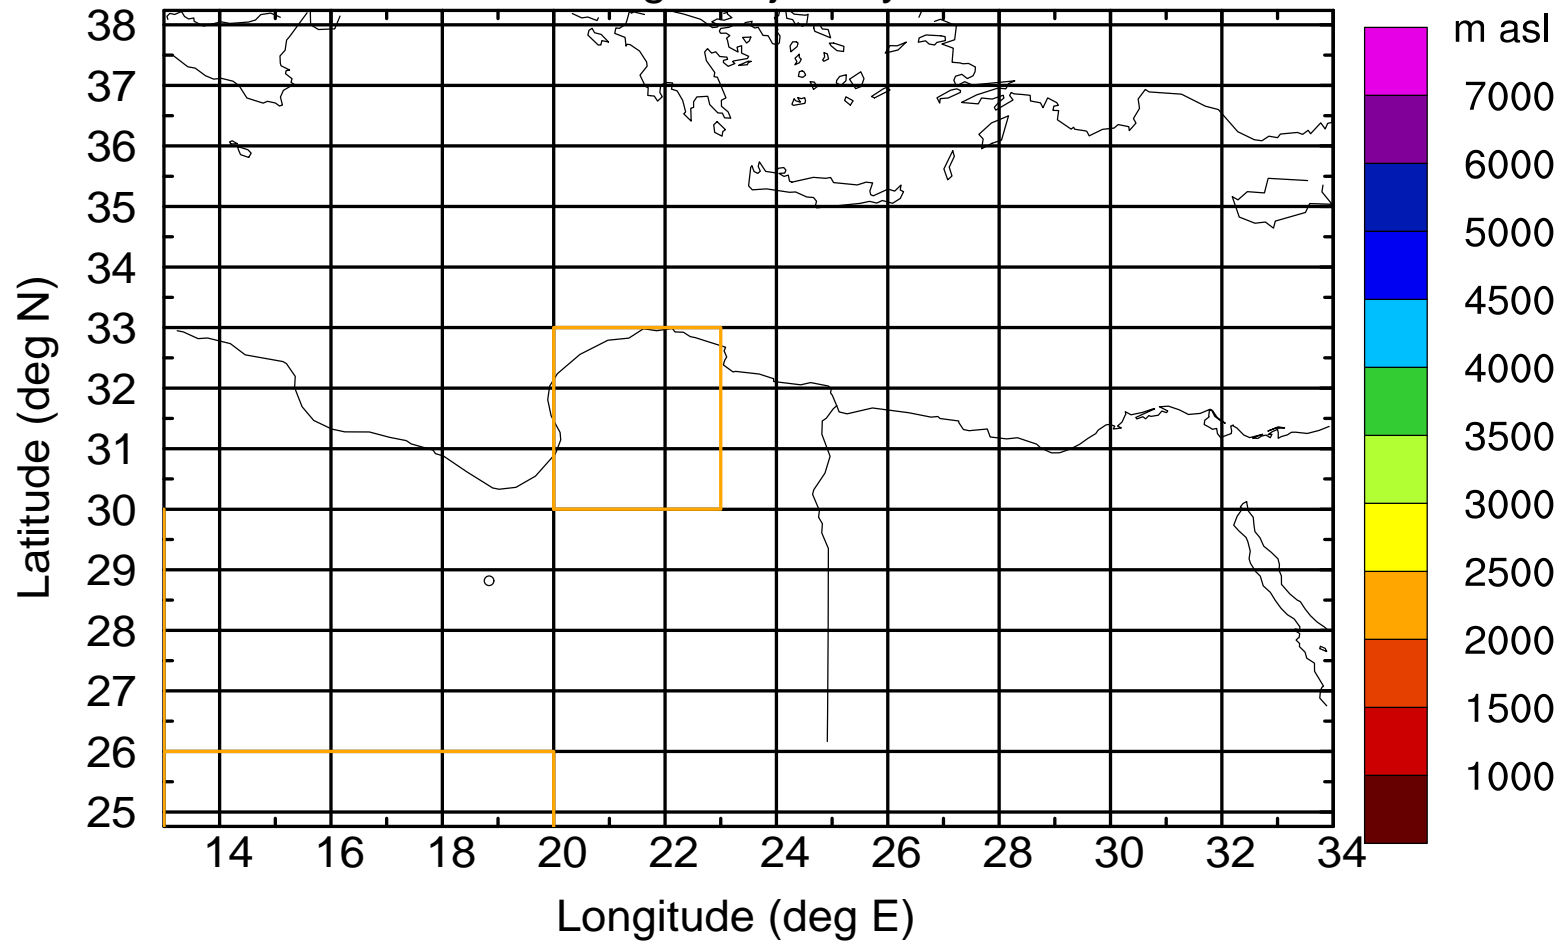

Paphos Airport ground station 20170422 4:00 UTC

Flight trajectory