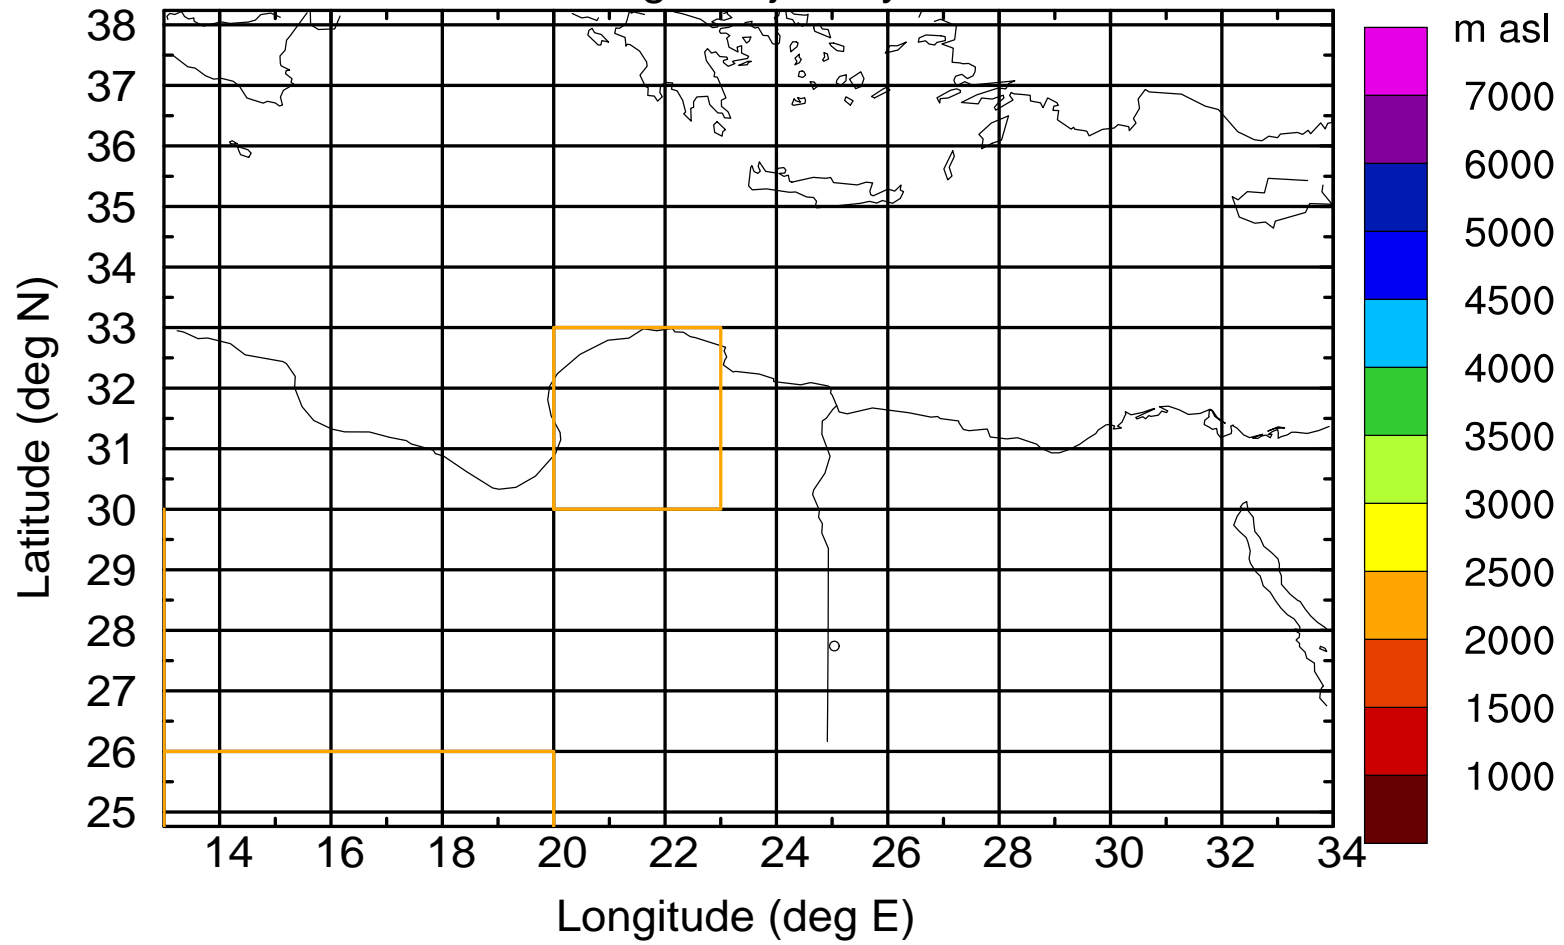

Flight trajectory

Paphos Airport ground station 20170422 4:00 UTC

Flight trajectory

Paphos Airport ground station 20170422 4:00 UTC

Flight trajectory

Paphos Airport ground station 20170422 4:00 UTC

Flight trajectory