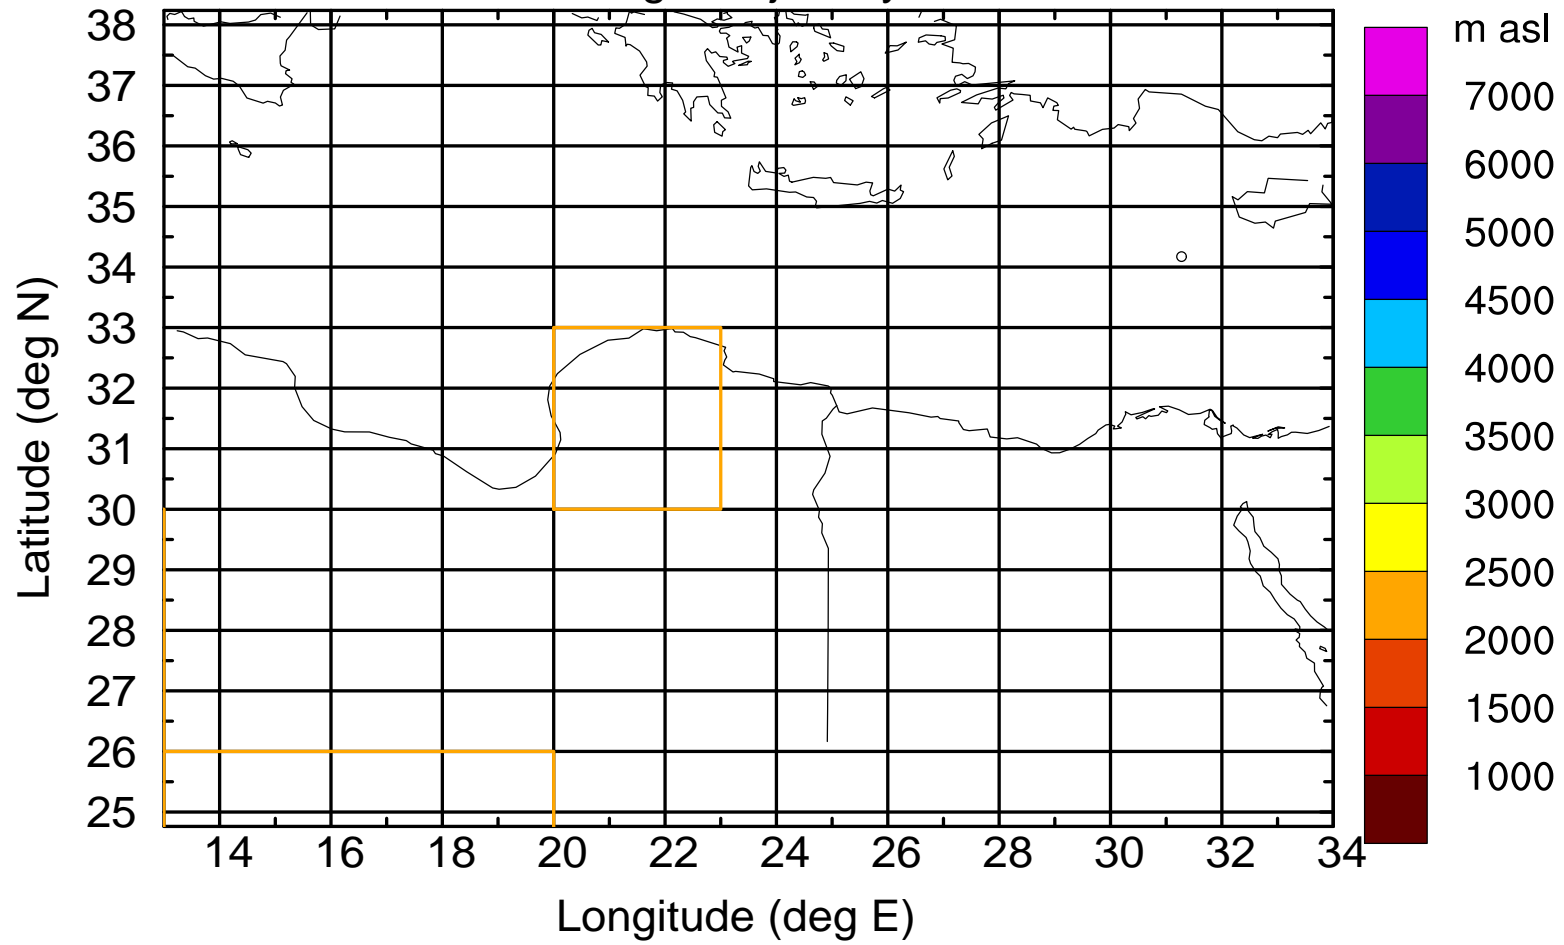

Flight trajectory

Paphos Airport ground station 20170422 4:00 UTC

Flight trajectory

Paphos Airport ground station 20170422 4:00 UTC

Flight trajectory

Paphos Airport ground station 20170422 4:00 UTC

Flight trajectory