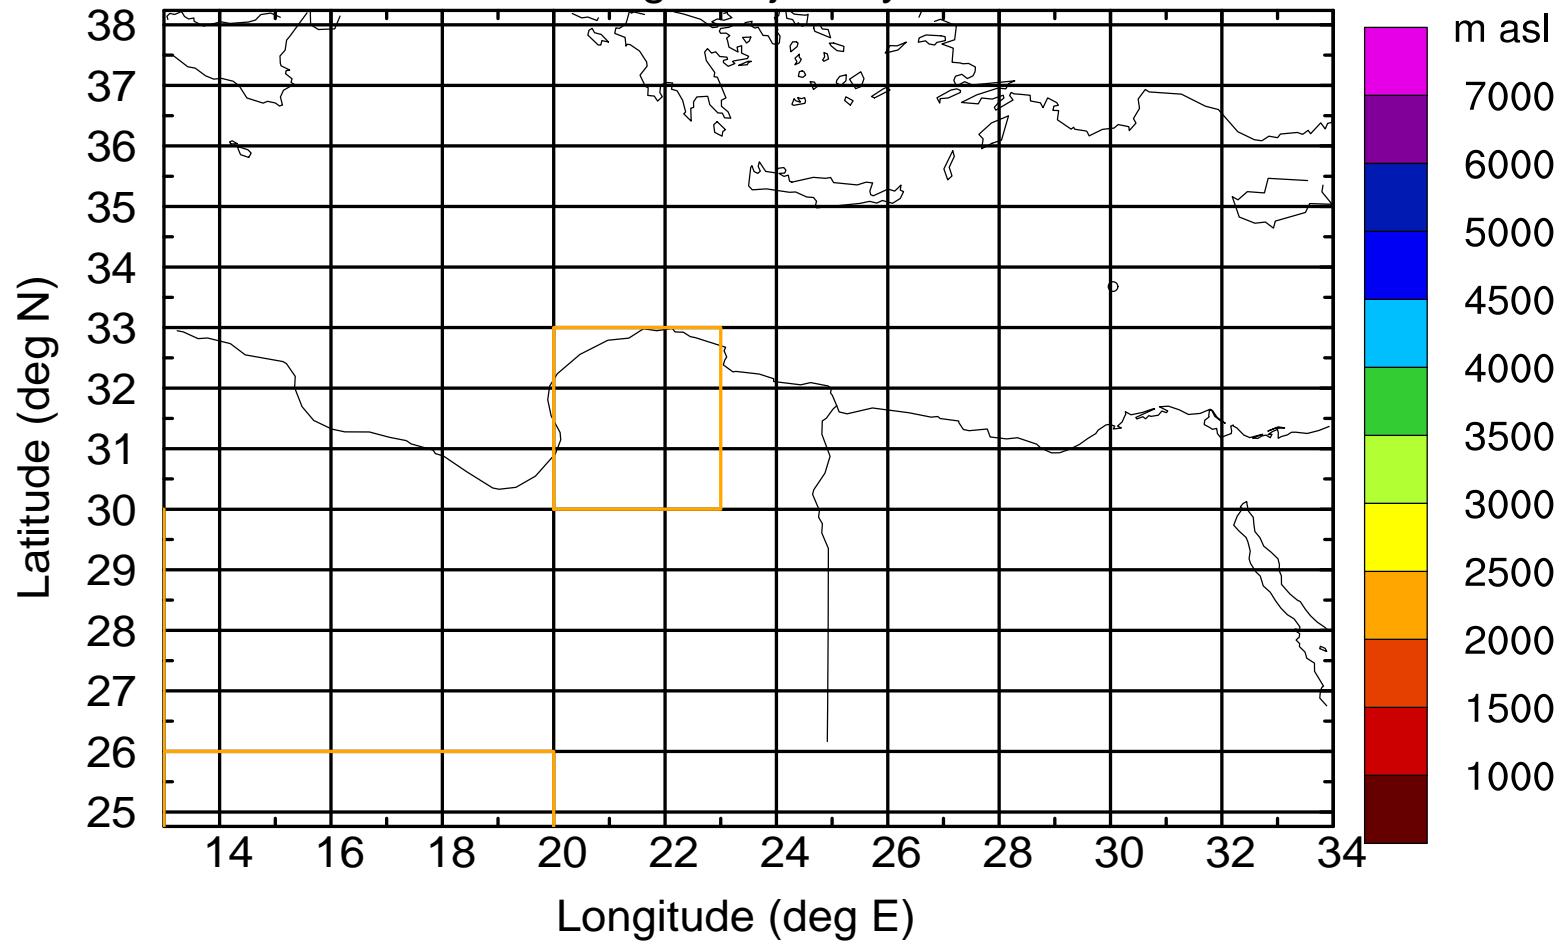

Paphos Airport ground station 20170422 4:00 UTC

Flight trajectory

Paphos Airport ground station 20170422 4:00 UTC

Flight trajectory

Paphos Airport ground station 20170422 4:00 UTC

Flight trajectory

Paphos Airport ground station 20170422 4:00 UTC