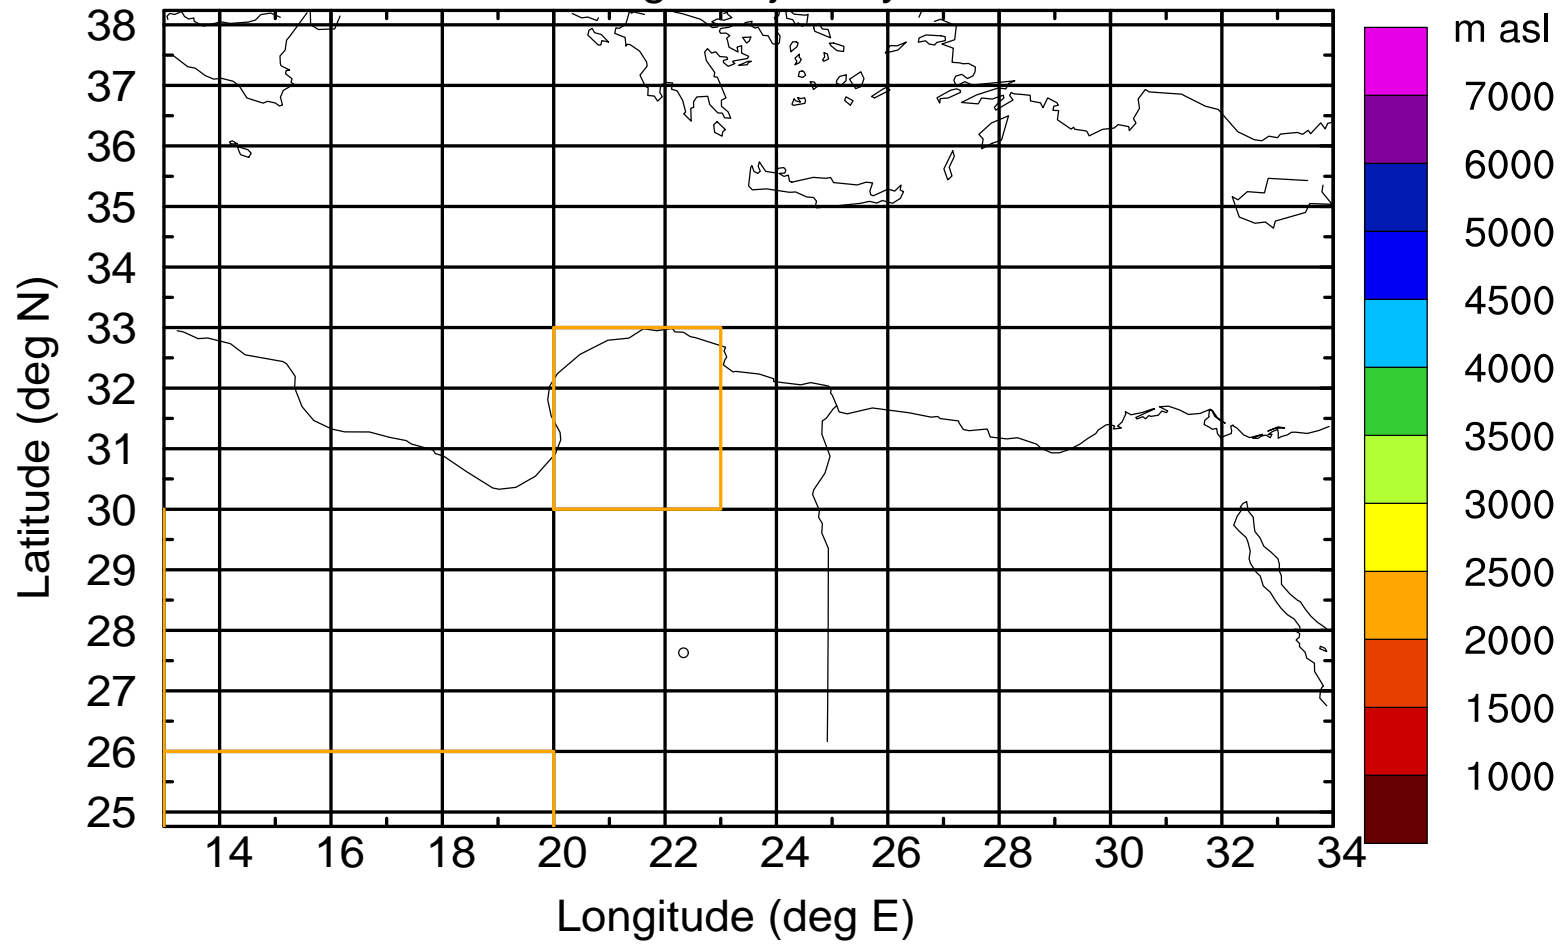

Paphos Airport ground station 20170422 4:00 UTC

Flight trajectory