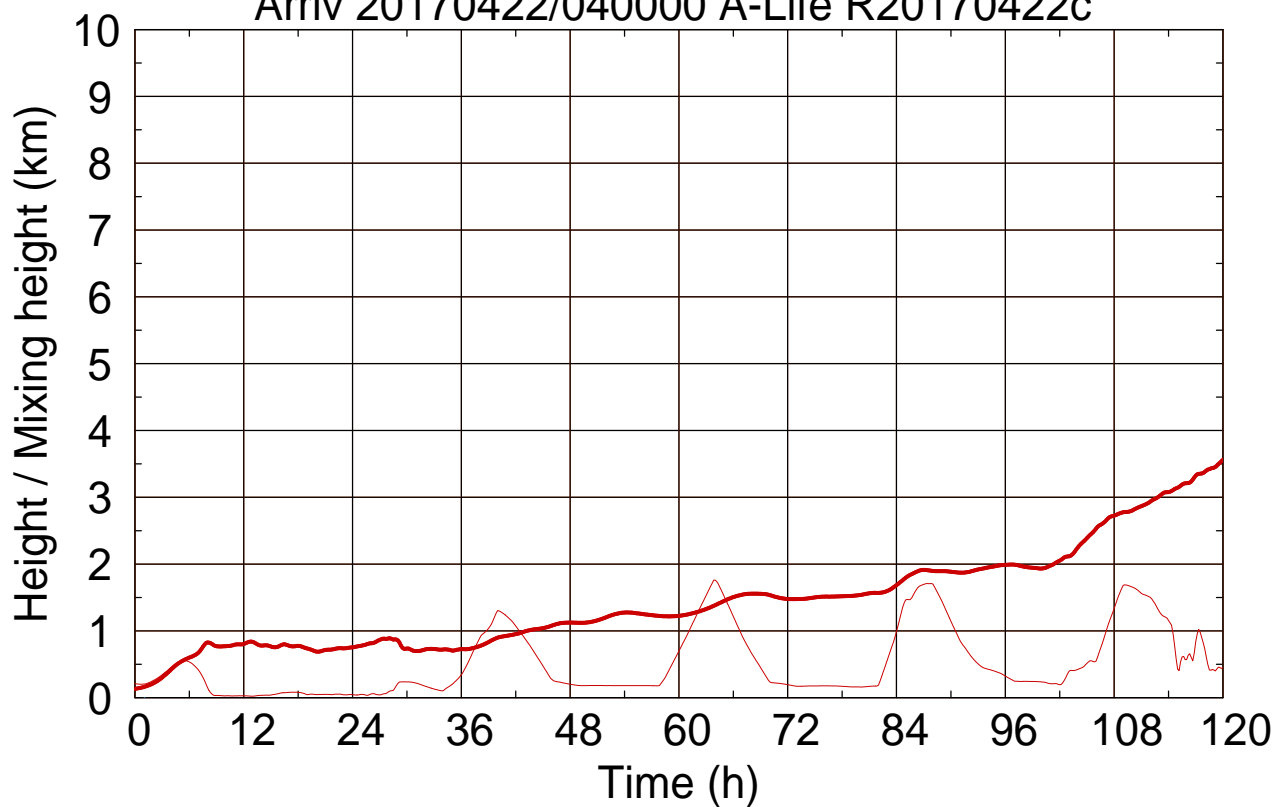

Arriv 20170422/040000 A-Life R20170422c

0 —

Arriv 20170422/040000 A-Life R20170422c

— Height

— Mixing height