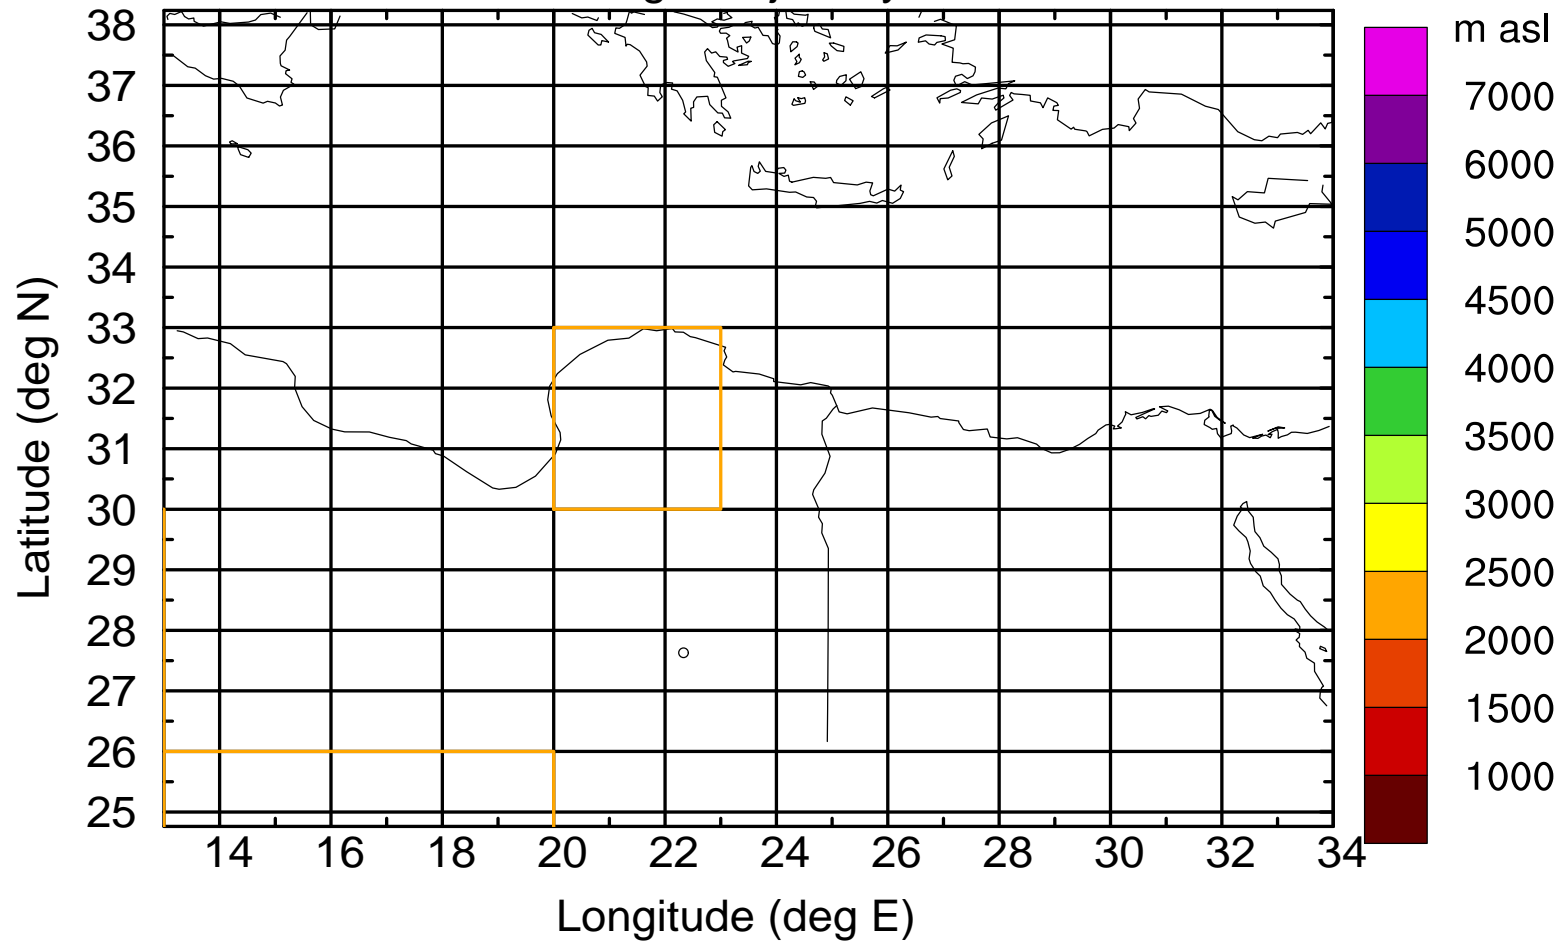

Paphos Airport ground station 20170422 4:00 UTC

Flight trajectory