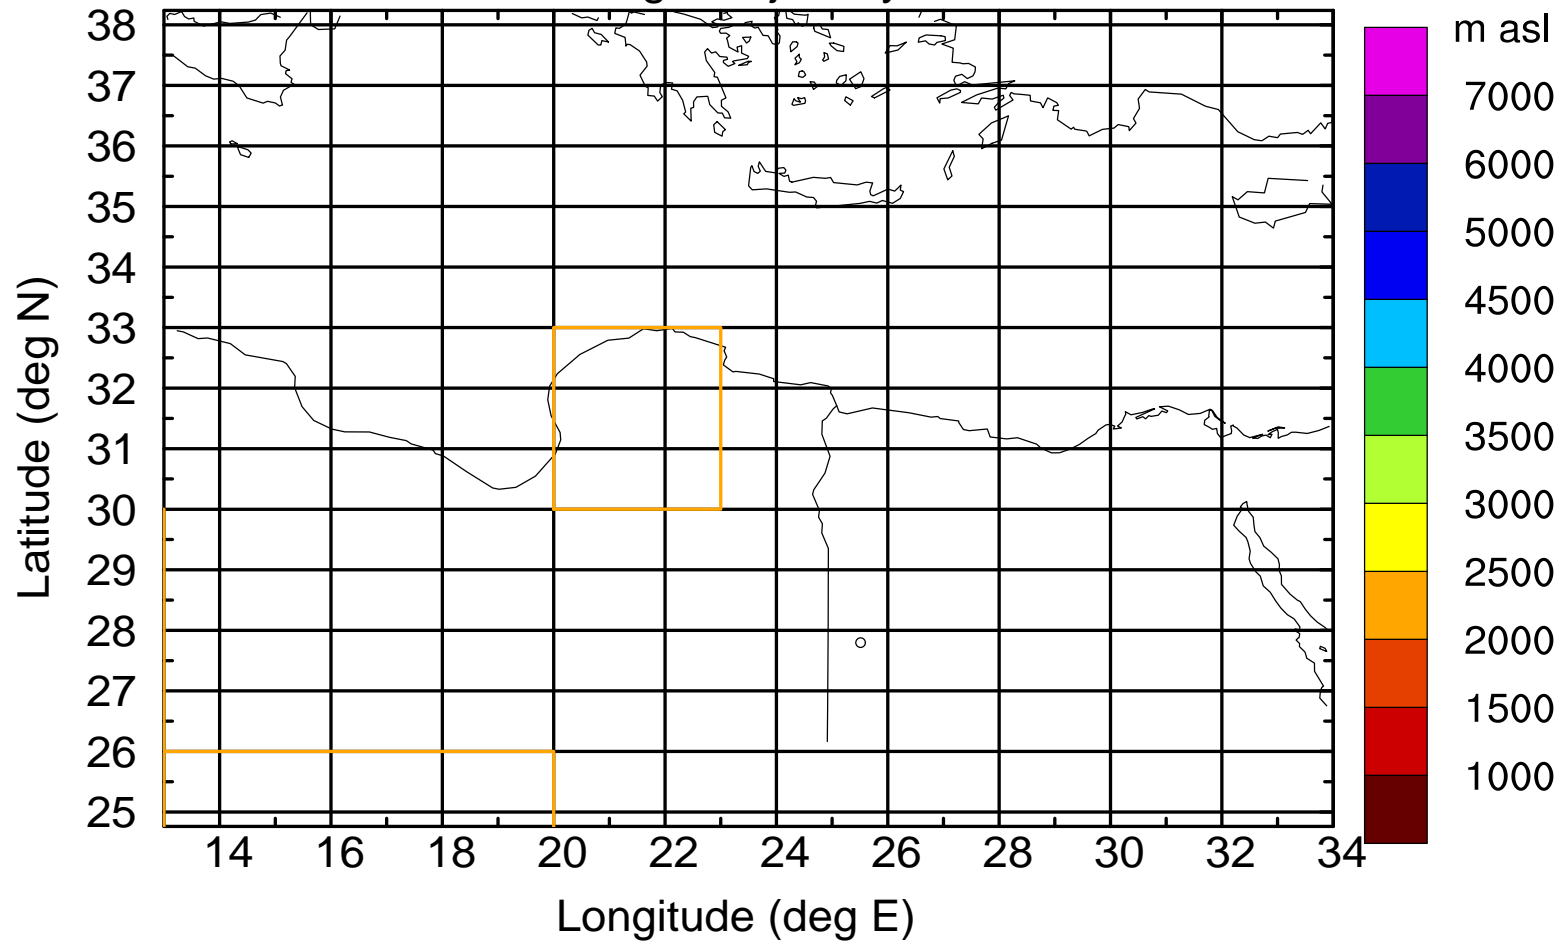

Flight trajectory

Paphos Airport ground station 20170422 4:00 UTC

Flight trajectory

Paphos Airport ground station 20170422 4:00 UTC

Flight trajectory

Paphos Airport ground station 20170422 4:00 UTC

Flight trajectory