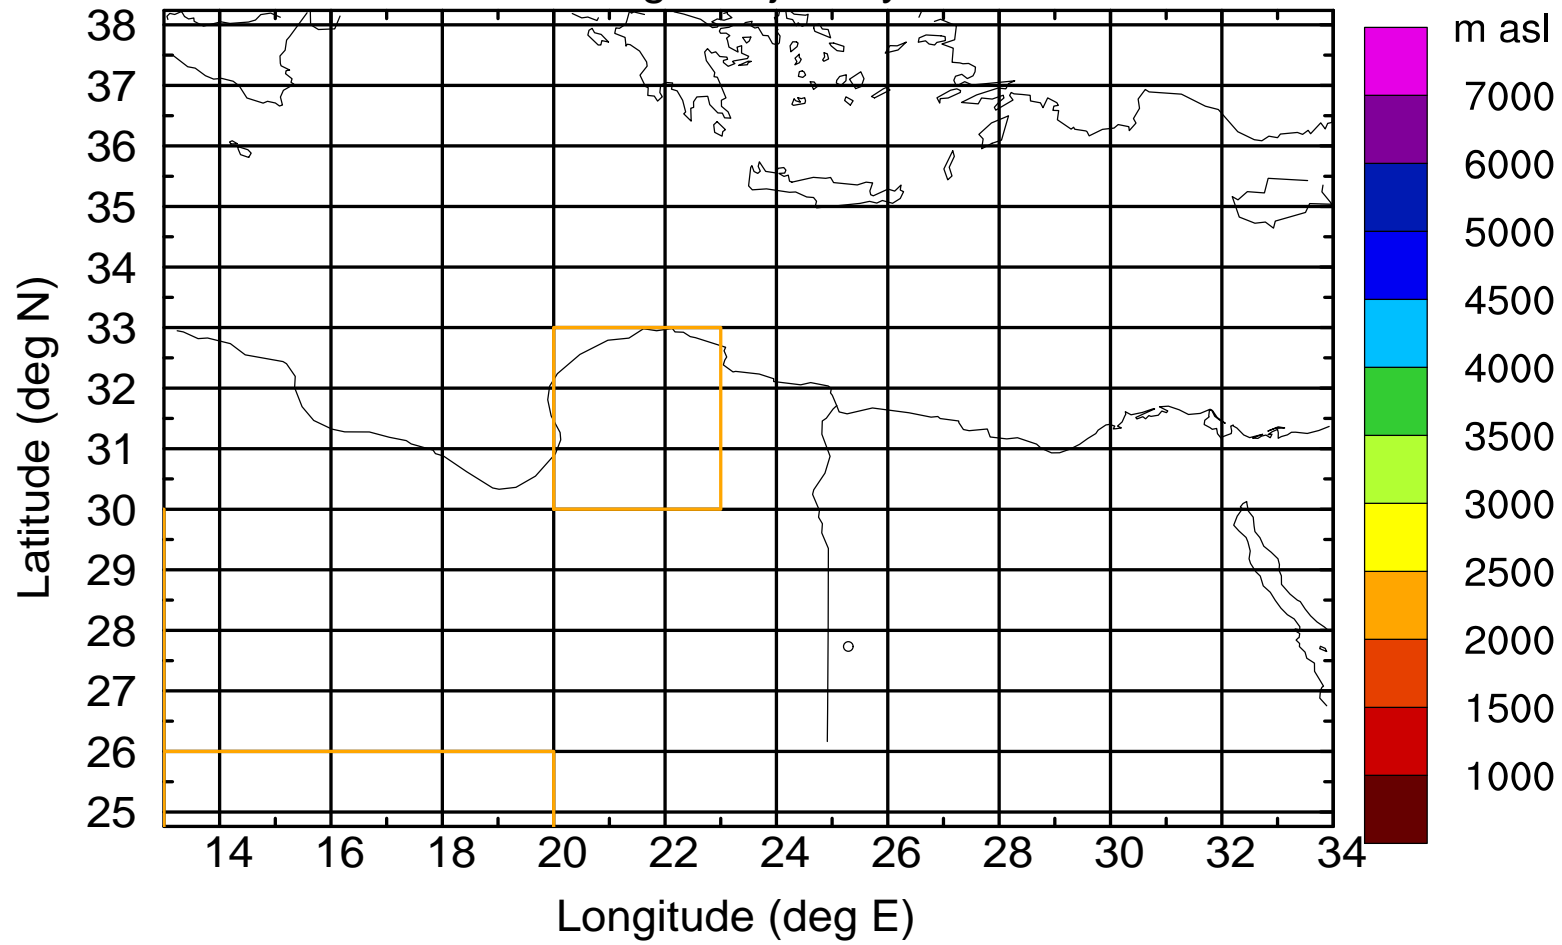

Paphos Airport ground station 20170422 4:00 UTC

Flight trajectory

Paphos Airport ground station 20170422 4:00 UTC

Flight trajectory

Paphos Airport ground station 20170422 4:00 UTC

Flight trajectory

Paphos Airport ground station 20170422 4:00 UTC