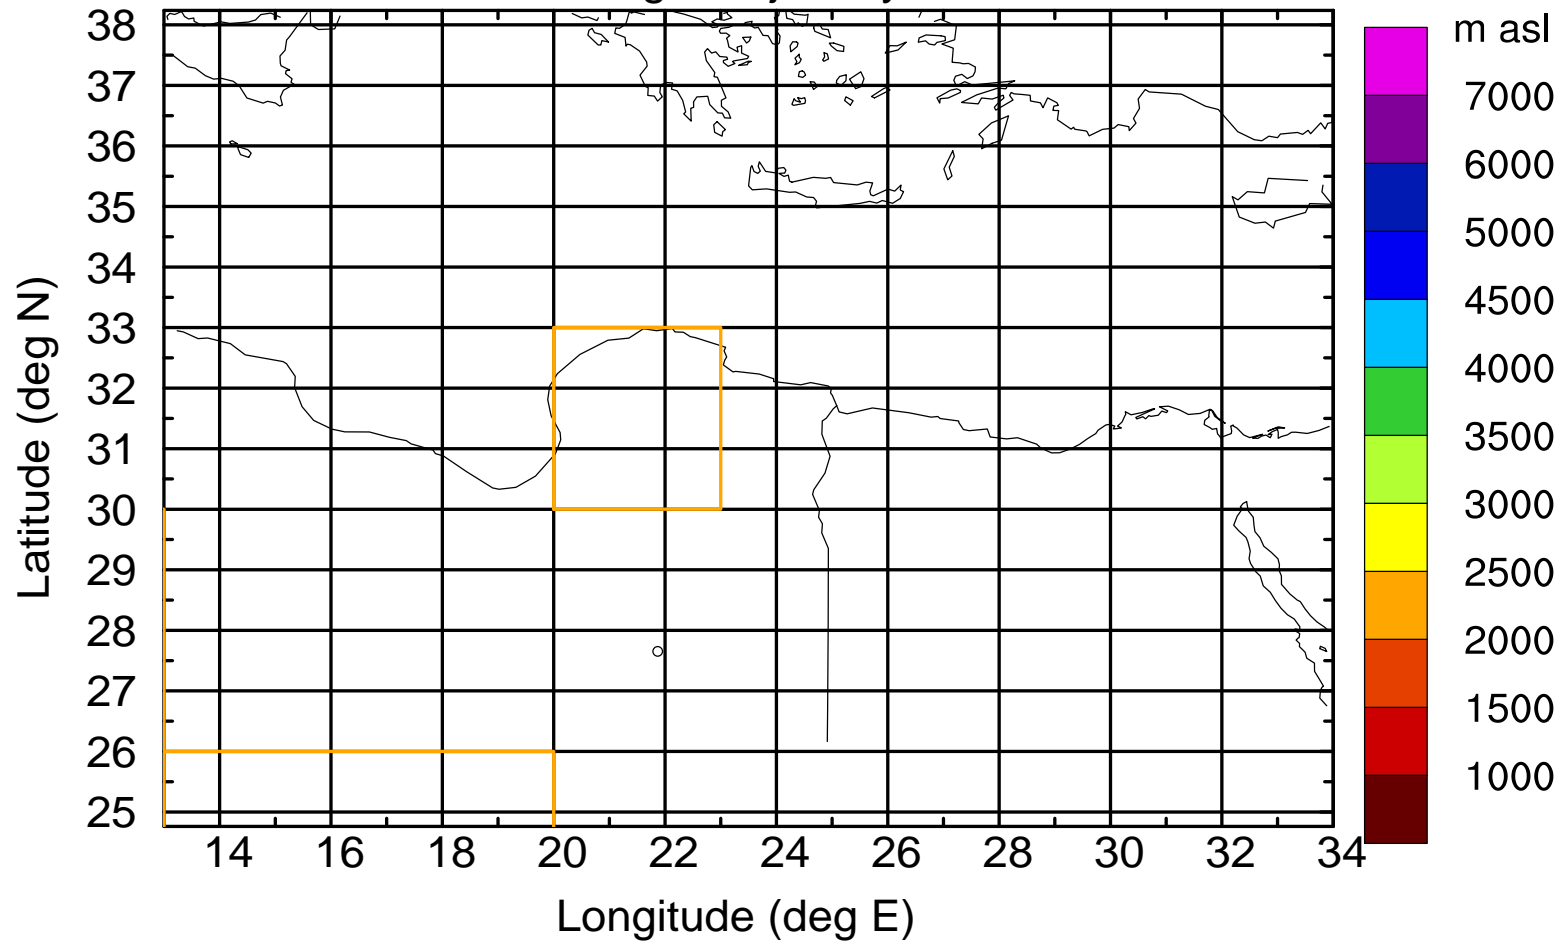

Paphos Airport ground station 20170422 4:00 UTC

Flight trajectory