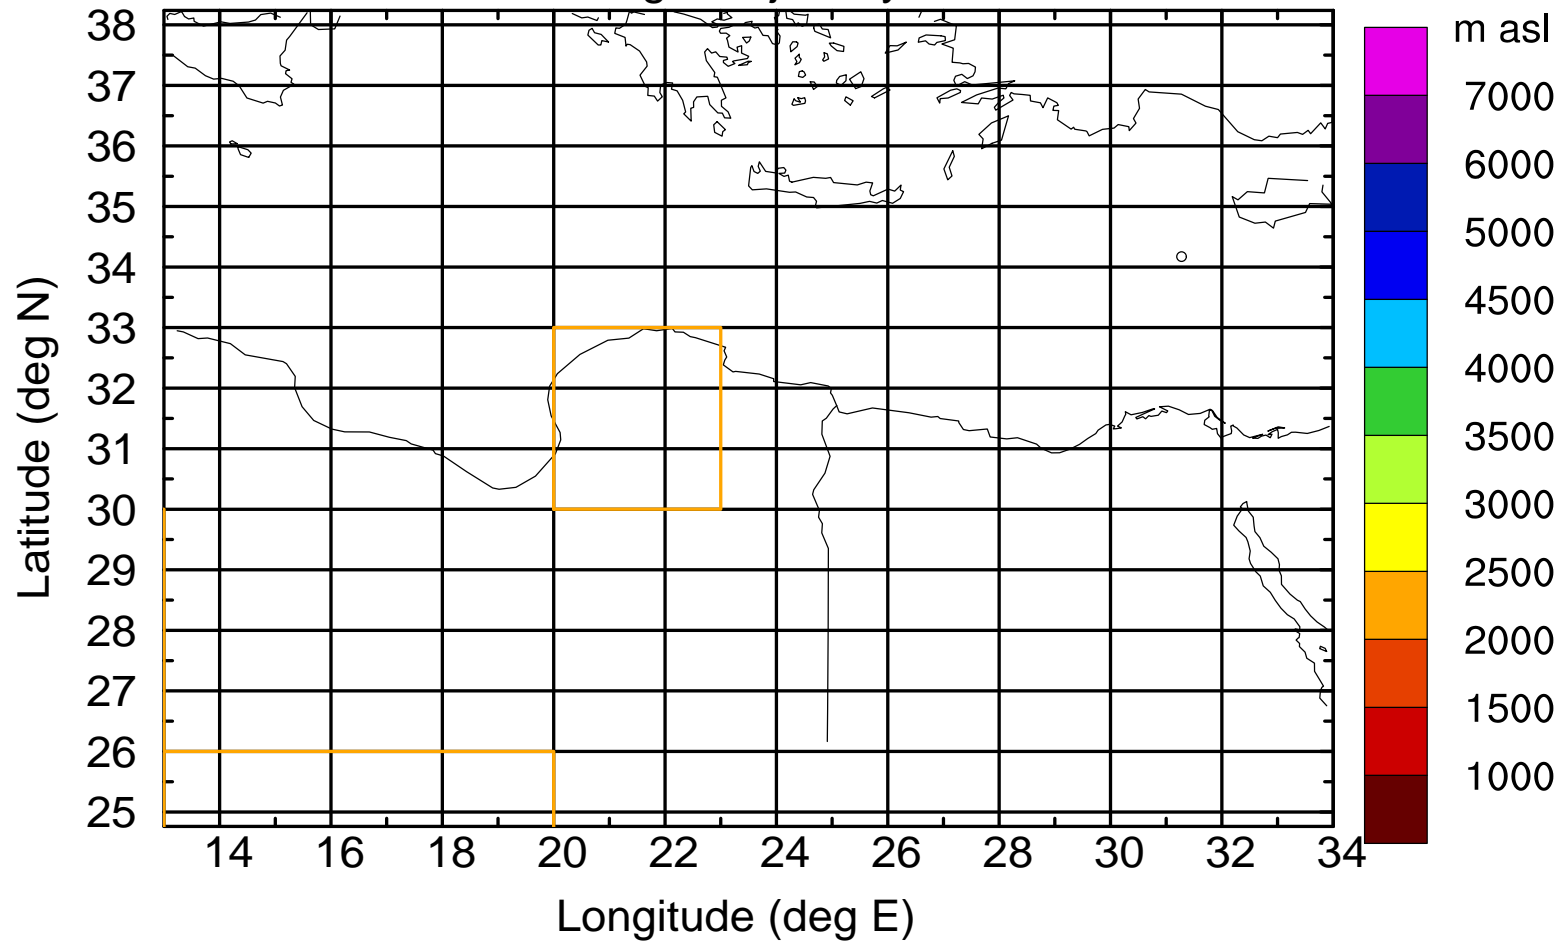

Flight trajectory

Paphos Airport ground station 20170422 4:00 UTC

Flight trajectory

Paphos Airport ground station 20170422 4:00 UTC

Flight trajectory

Paphos Airport ground station 20170422 4:00 UTC

Flight trajectory