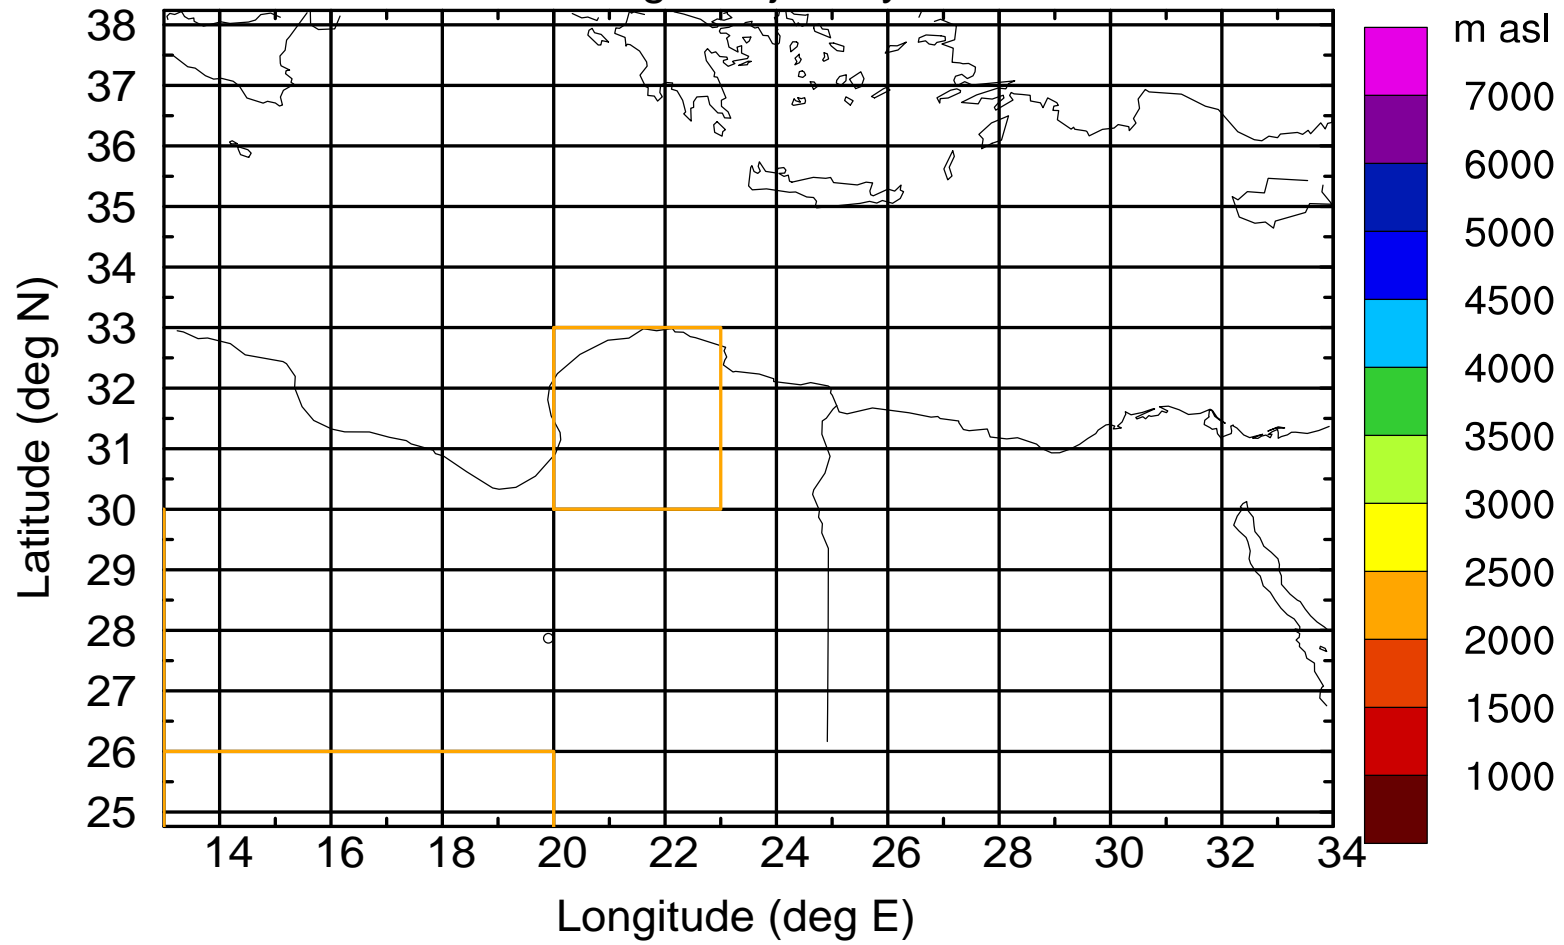

Flight trajectory

Paphos Airport ground station 20170422 4:00 UTC

Flight trajectory

Paphos Airport ground station 20170422 4:00 UTC

Flight trajectory

Paphos Airport ground station 20170422 4:00 UTC

Flight trajectory