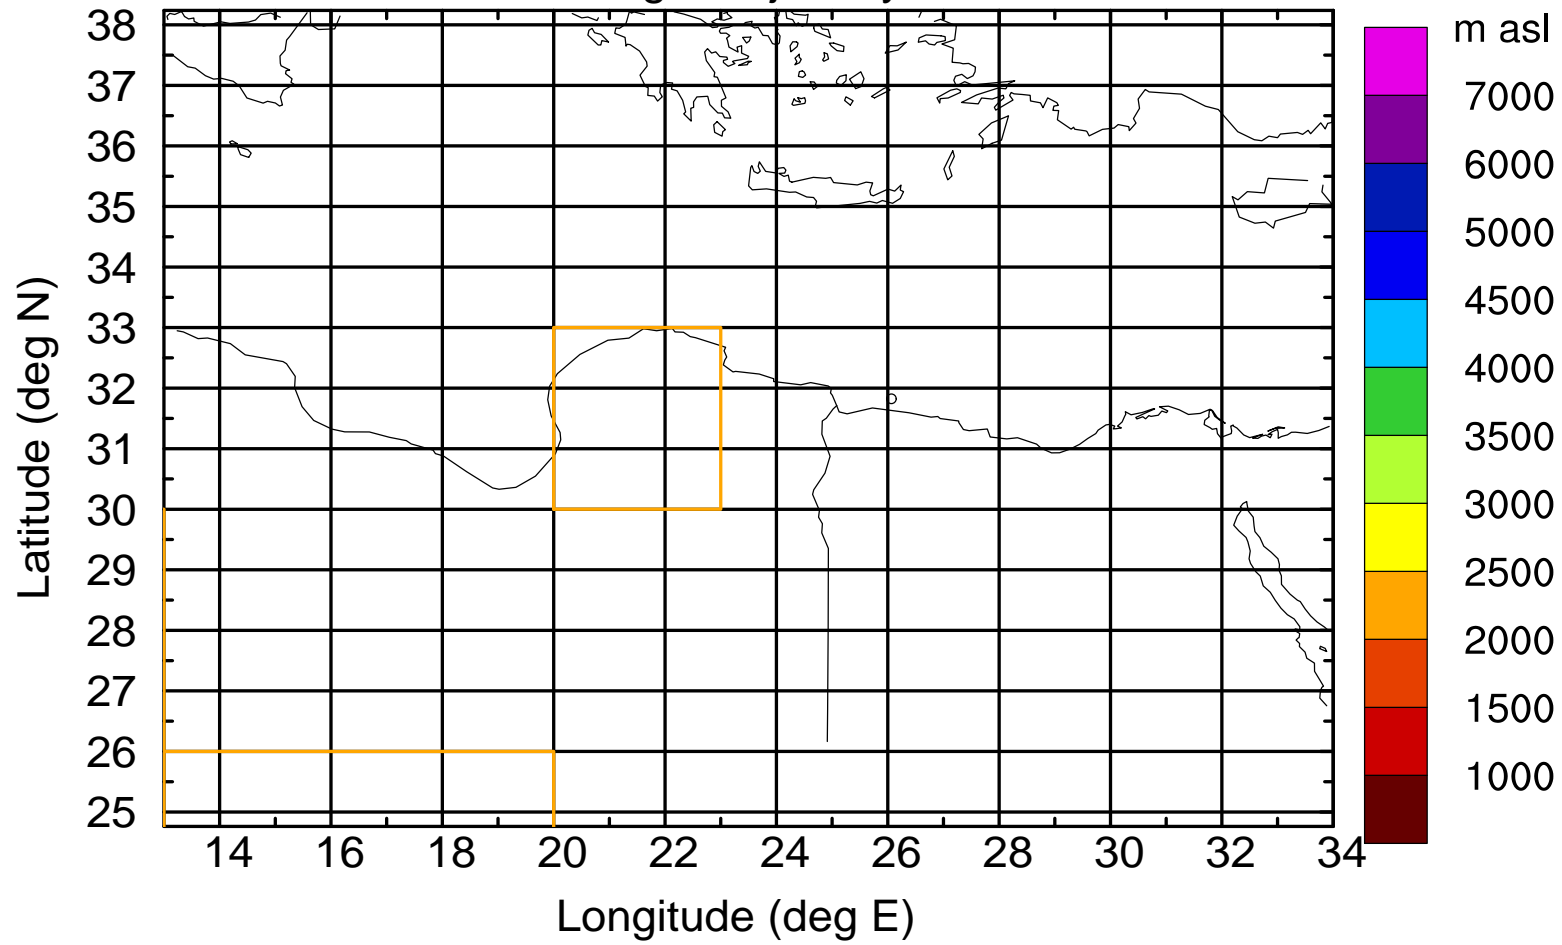

Flight trajectory

Paphos Airport ground station 20170422 4:00 UTC

Flight trajectory

Paphos Airport ground station 20170422 4:00 UTC

Flight trajectory

Paphos Airport ground station 20170422 4:00 UTC

Flight trajectory