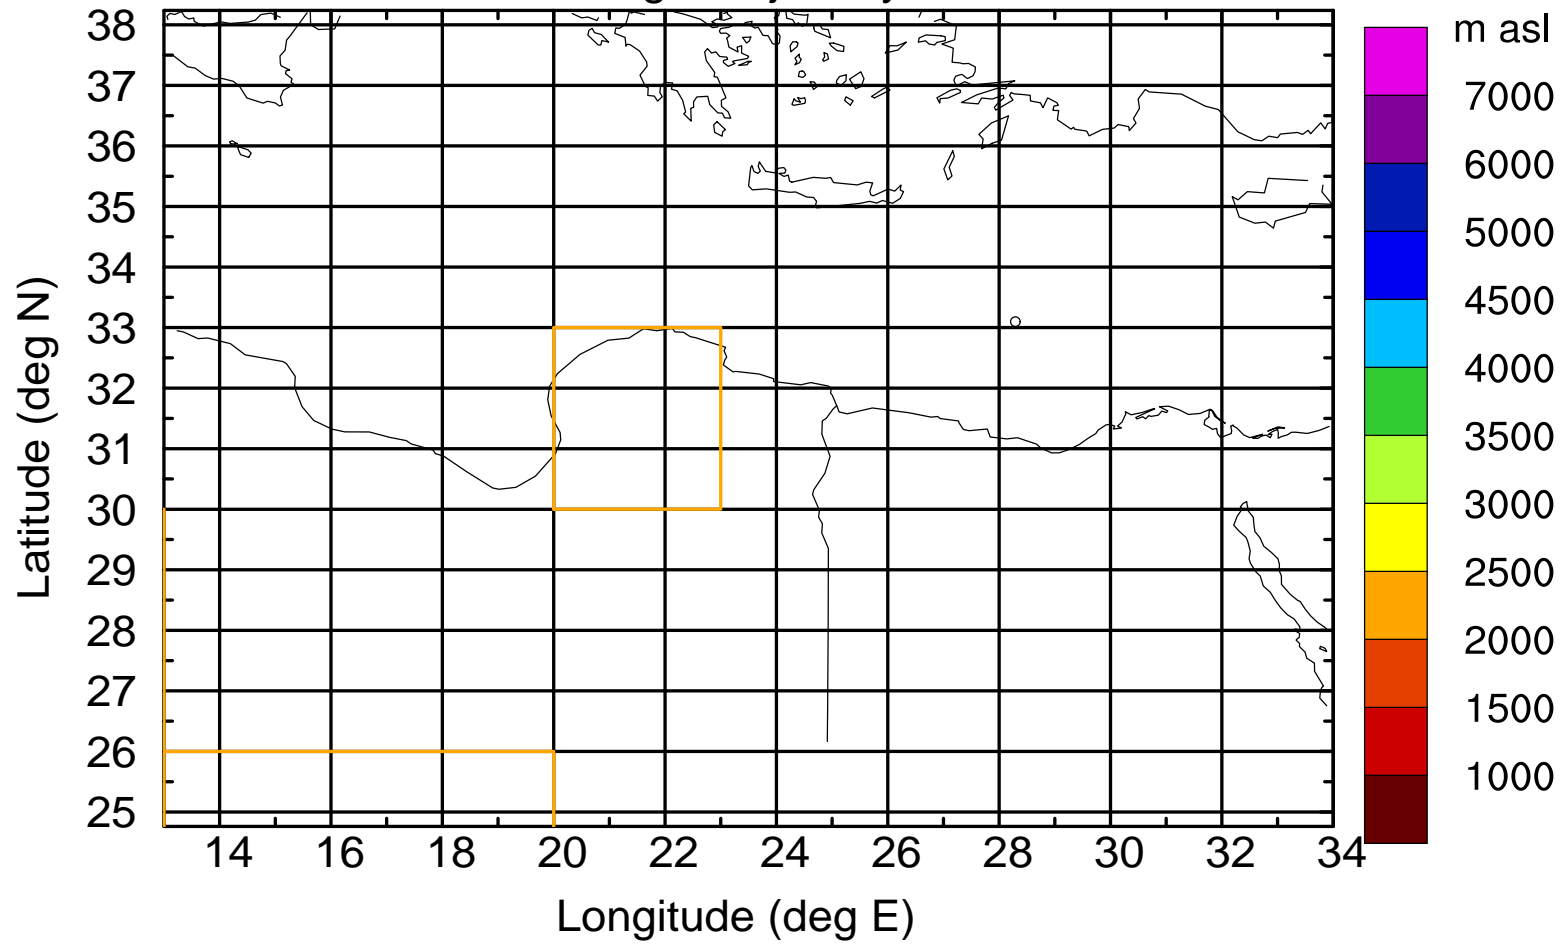

Paphos Airport ground station 20170422 4:00 UTC

Flight trajectory