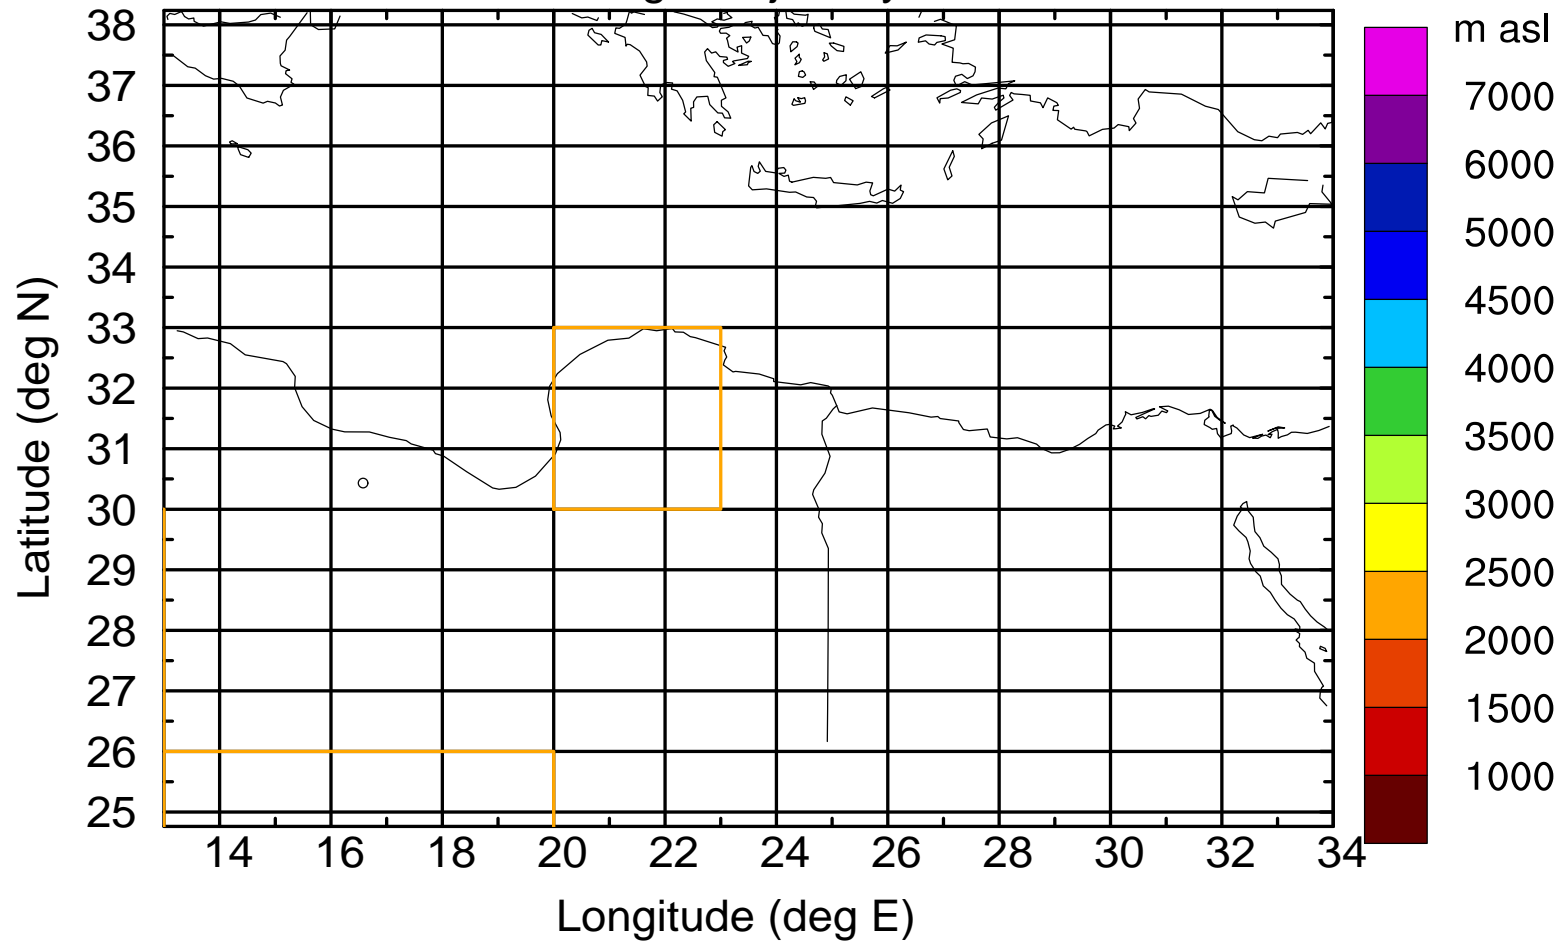

Paphos Airport ground station 20170422 4:00 UTC

Flight trajectory