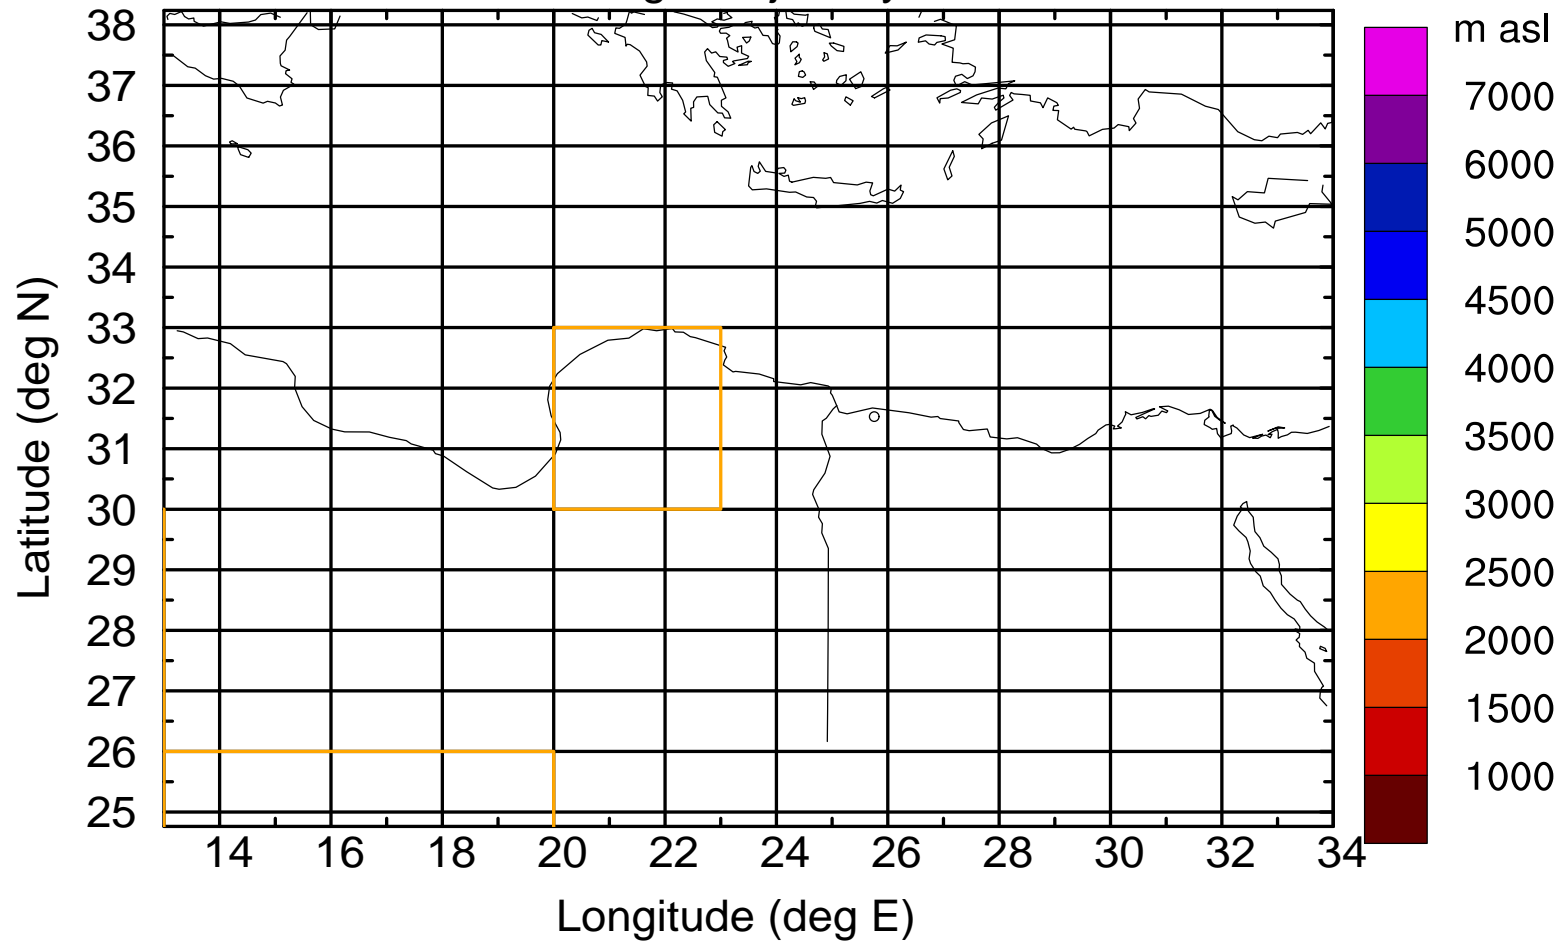

Paphos Airport ground station 20170422 4:00 UTC

Flight trajectory