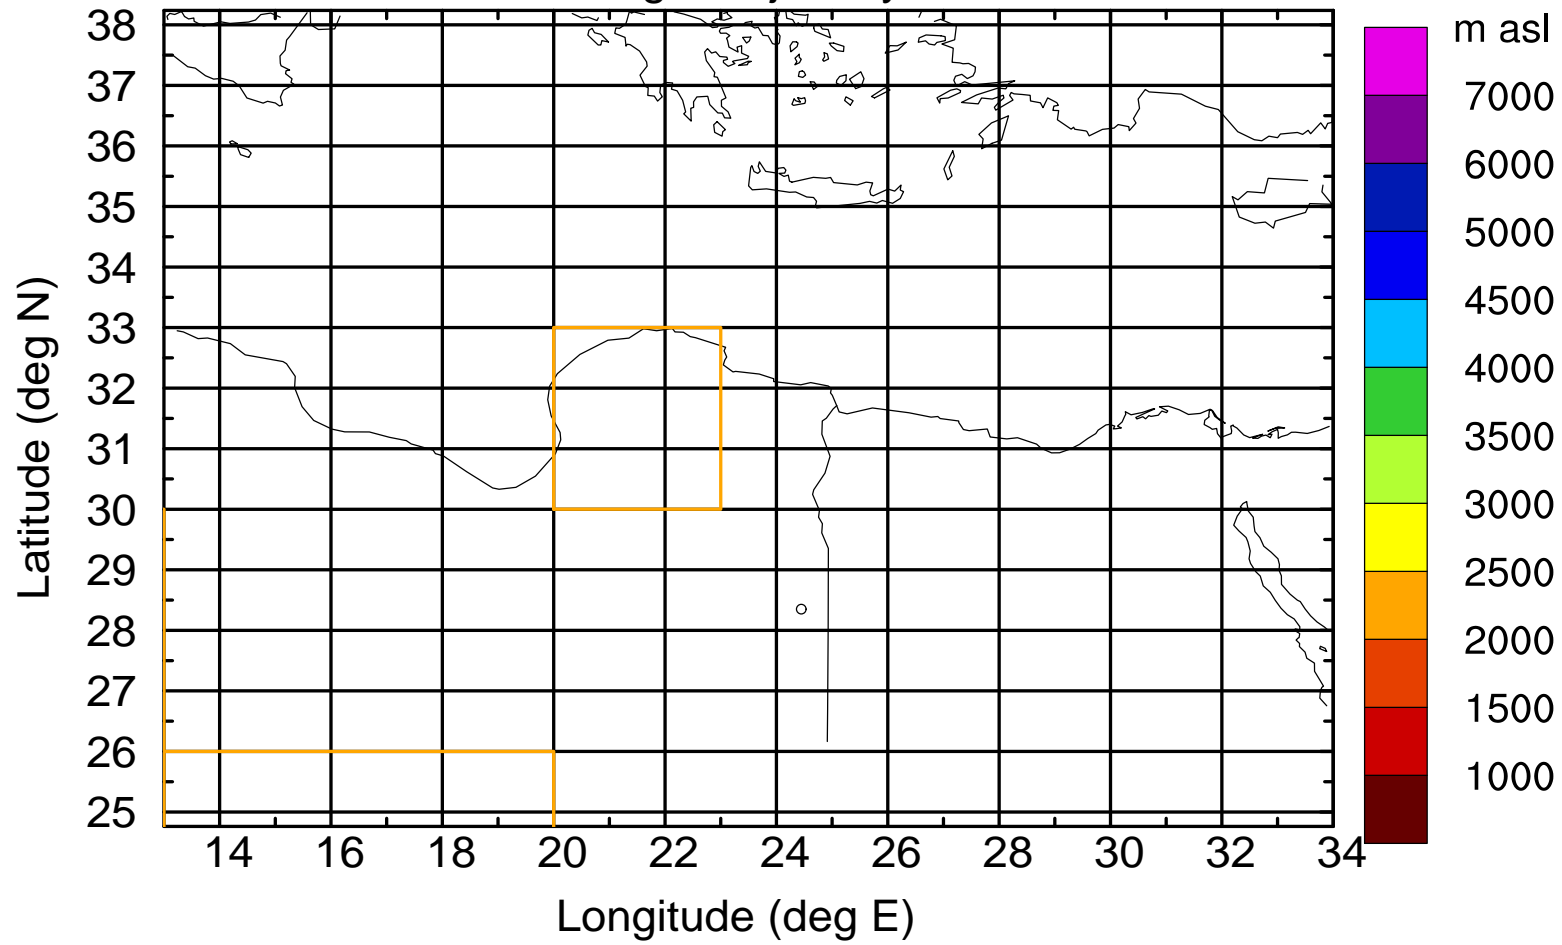

Paphos Airport ground station 20170422 4:00 UTC

Flight trajectory