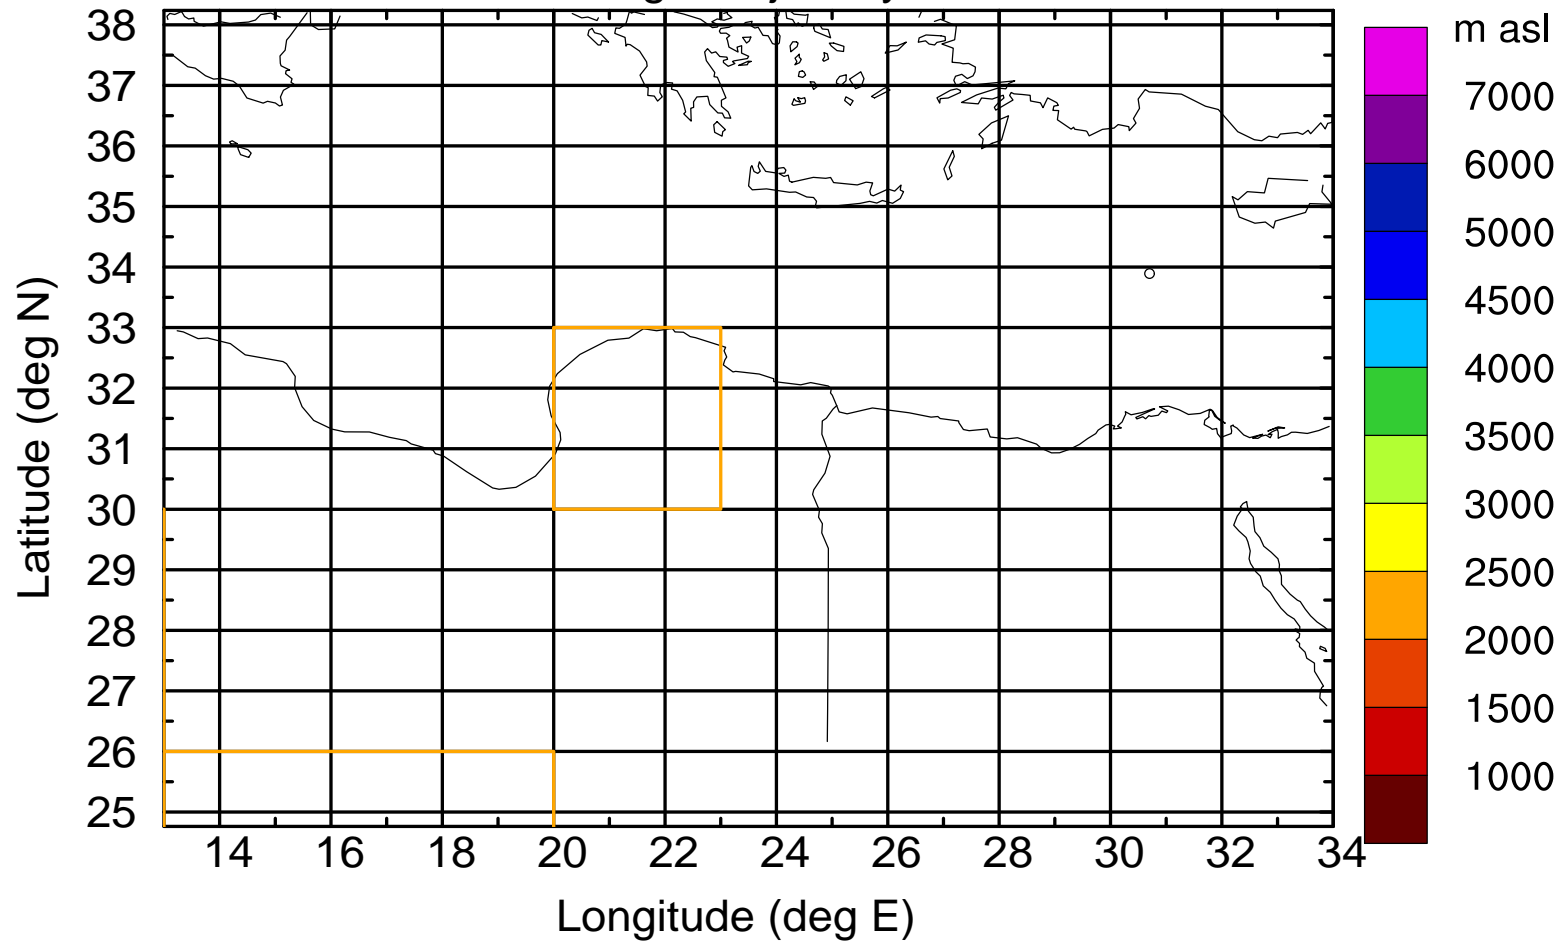

Paphos Airport ground station 20170422 4:00 UTC

Flight trajectory