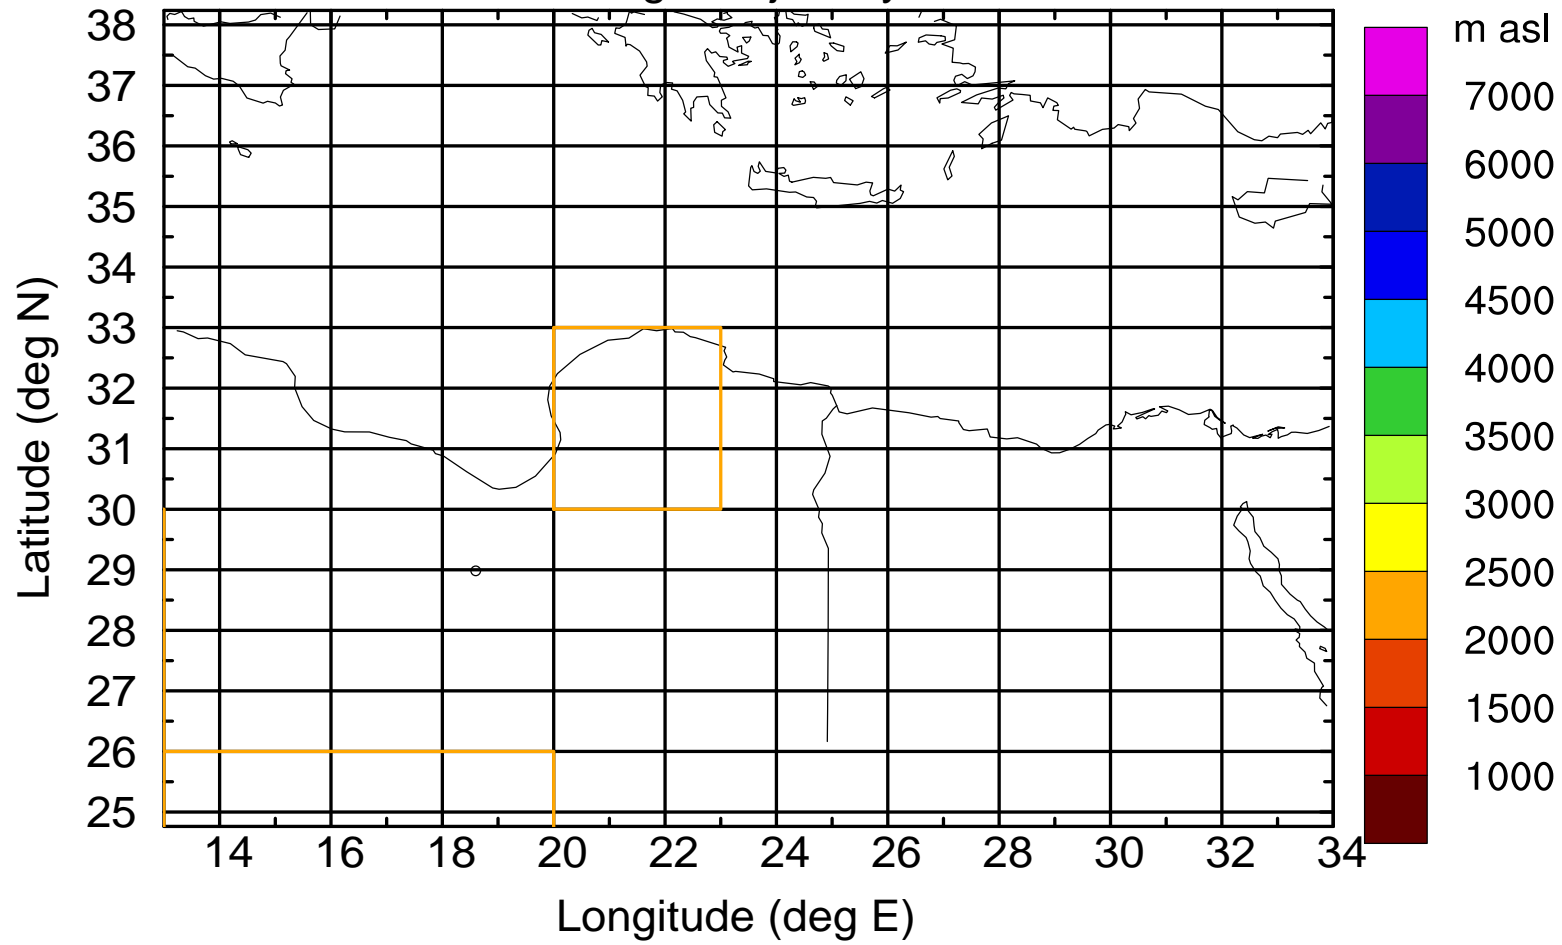

Flight trajectory

Paphos Airport ground station 20170422 4:00 UTC

Flight trajectory

Paphos Airport ground station 20170422 4:00 UTC

Flight trajectory

Paphos Airport ground station 20170422 4:00 UTC

Flight trajectory