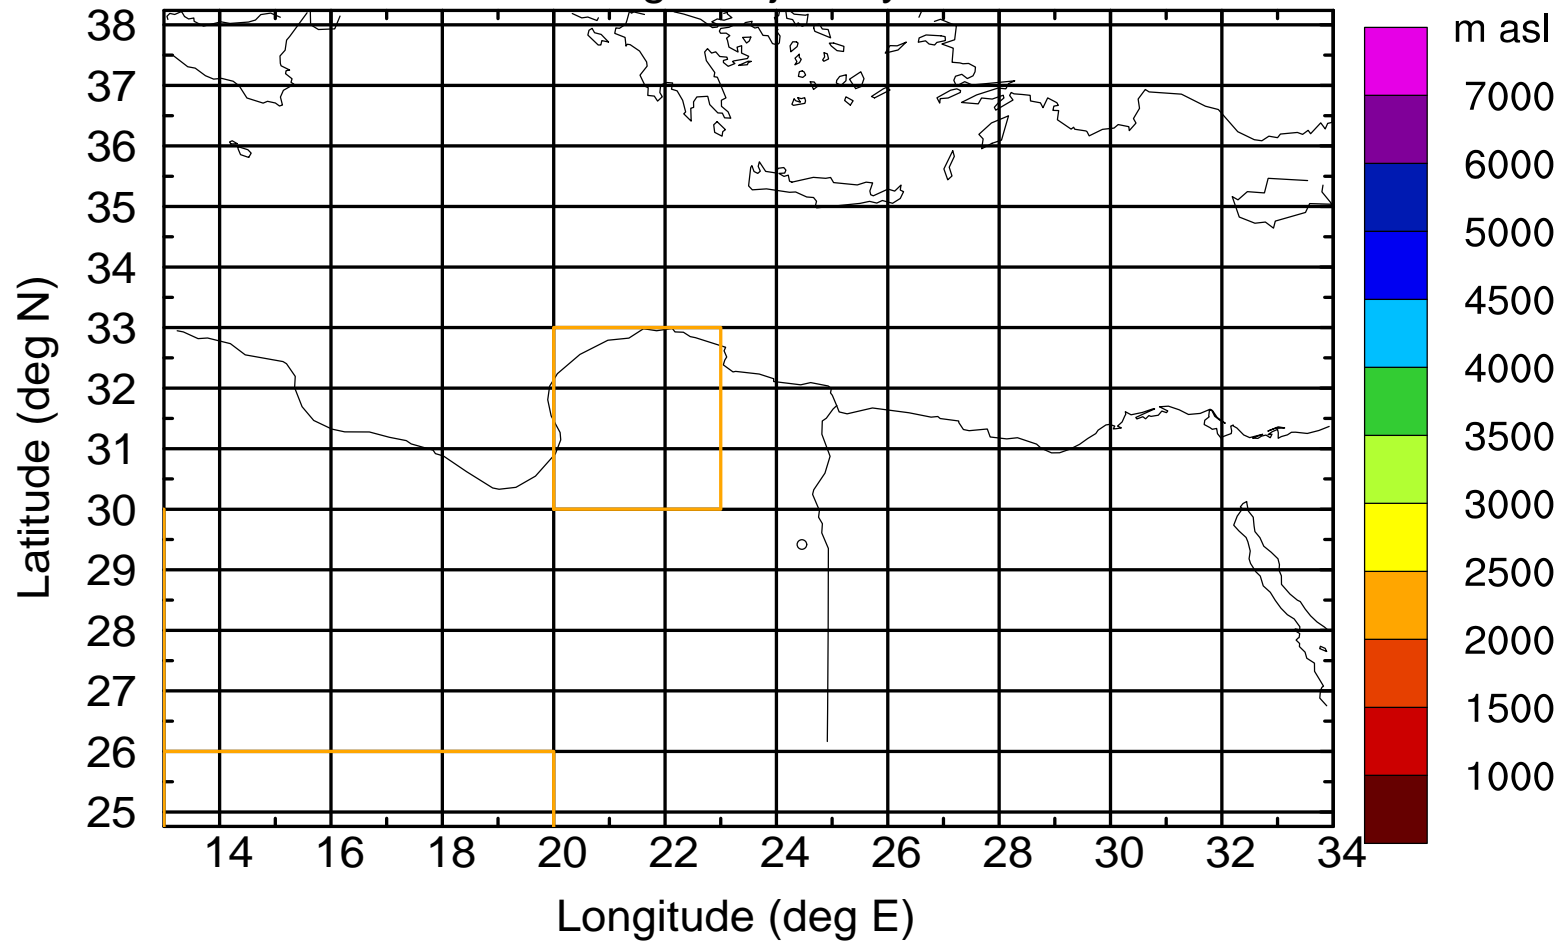

Paphos Airport ground station 20170422 4:00 UTC

Flight trajectory