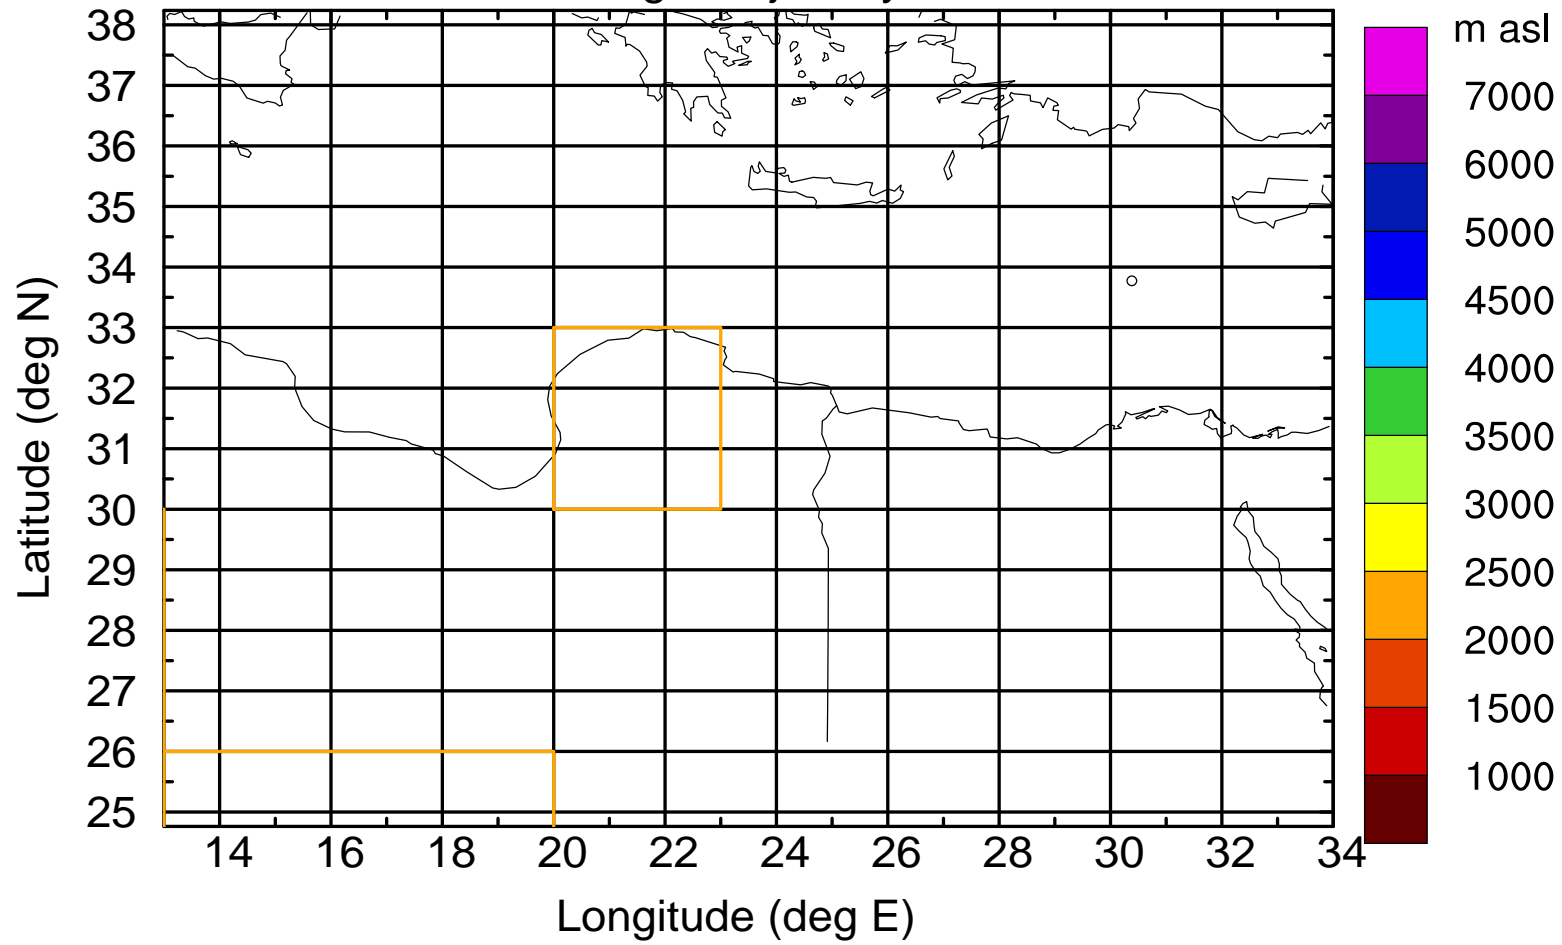

Paphos Airport ground station 20170422 4:00 UTC

Flight trajectory