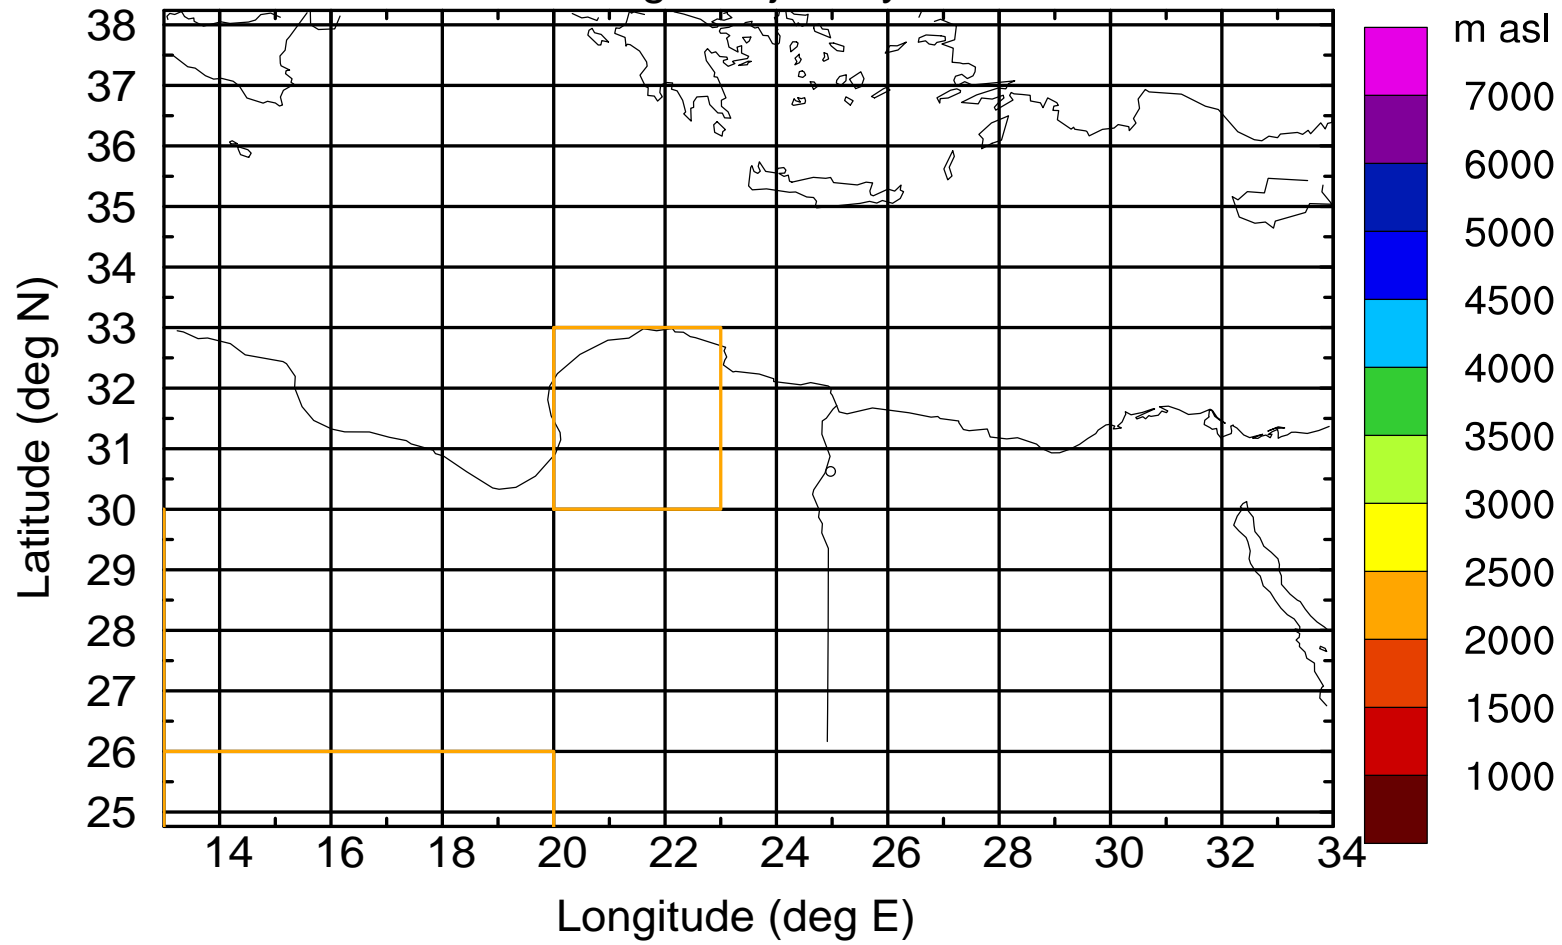

Paphos Airport ground station 20170422 4:00 UTC

Flight trajectory