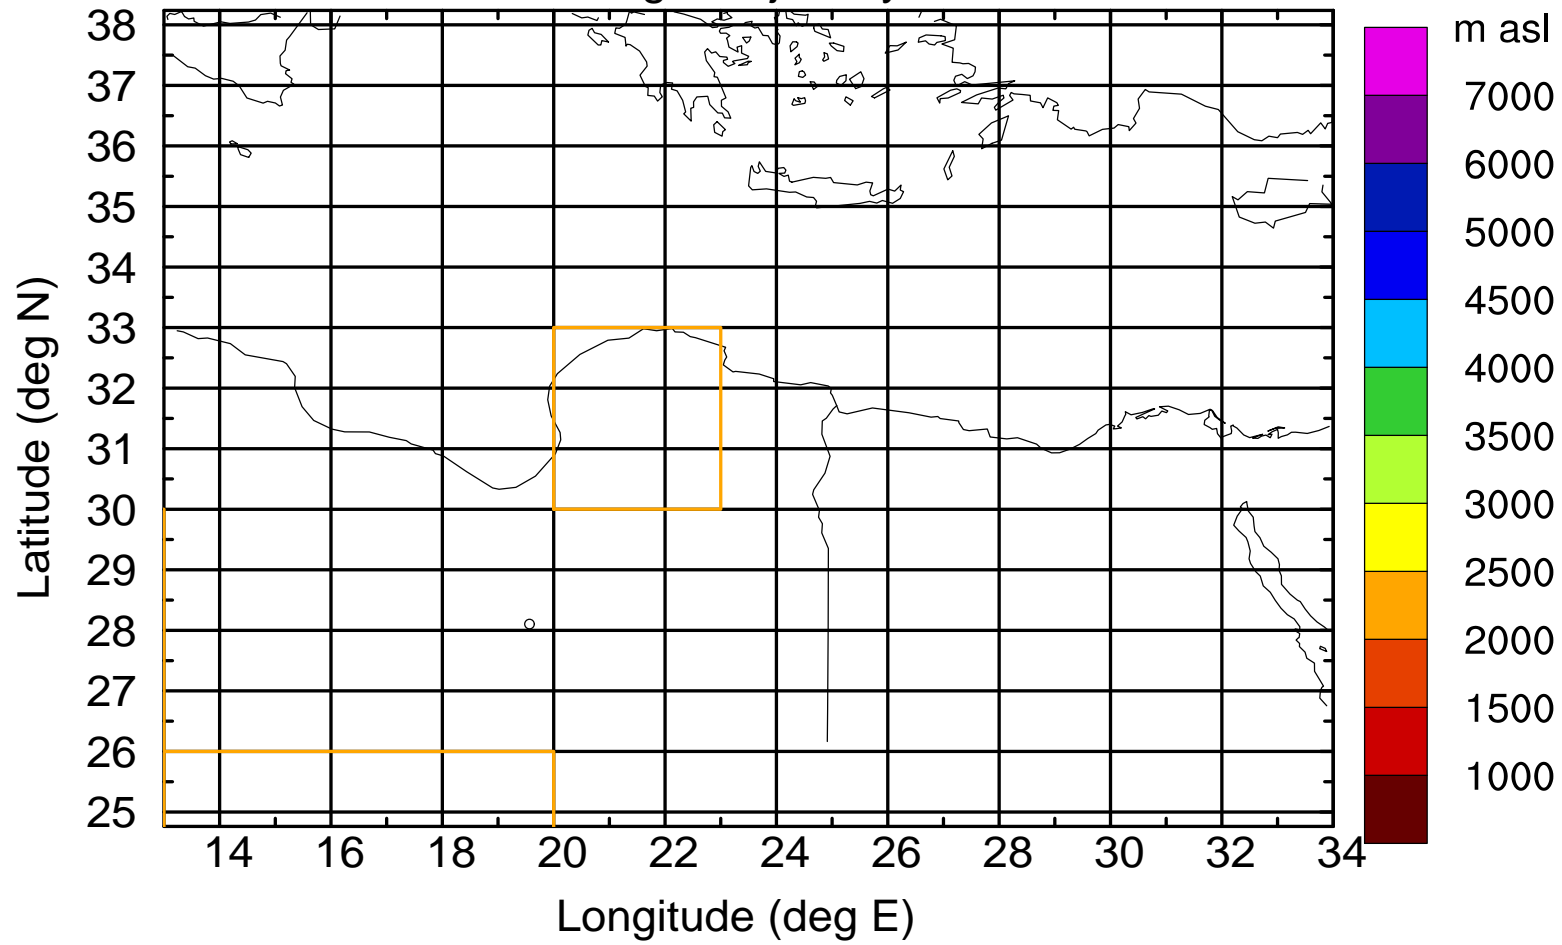

Paphos Airport ground station 20170422 4:00 UTC

Flight trajectory