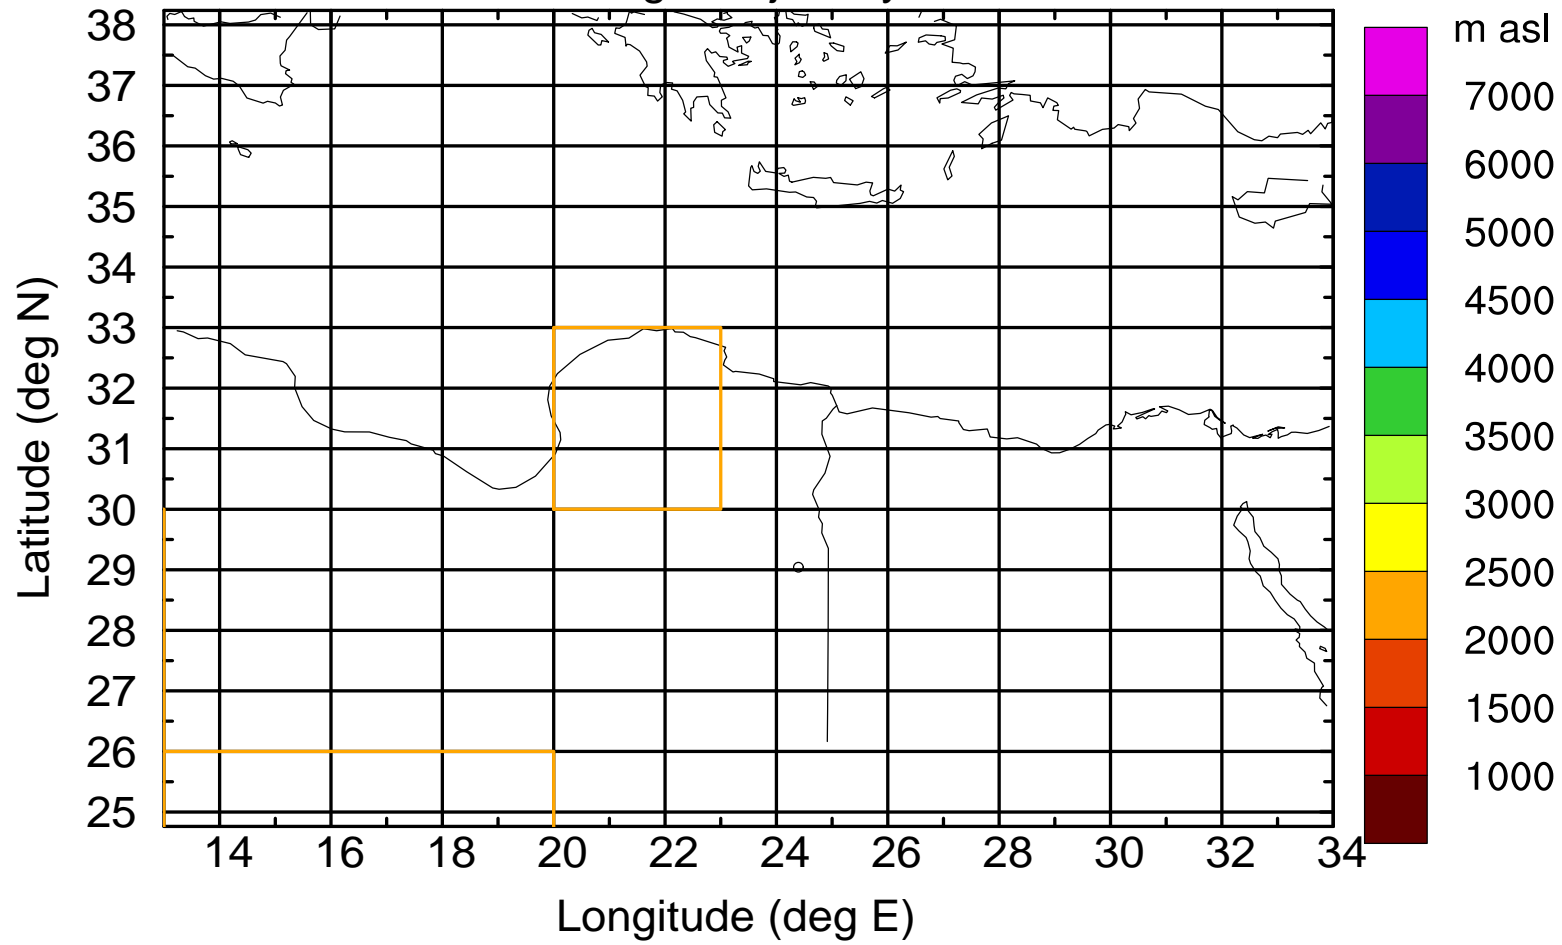

Paphos Airport ground station 20170422 4:00 UTC

Flight trajectory