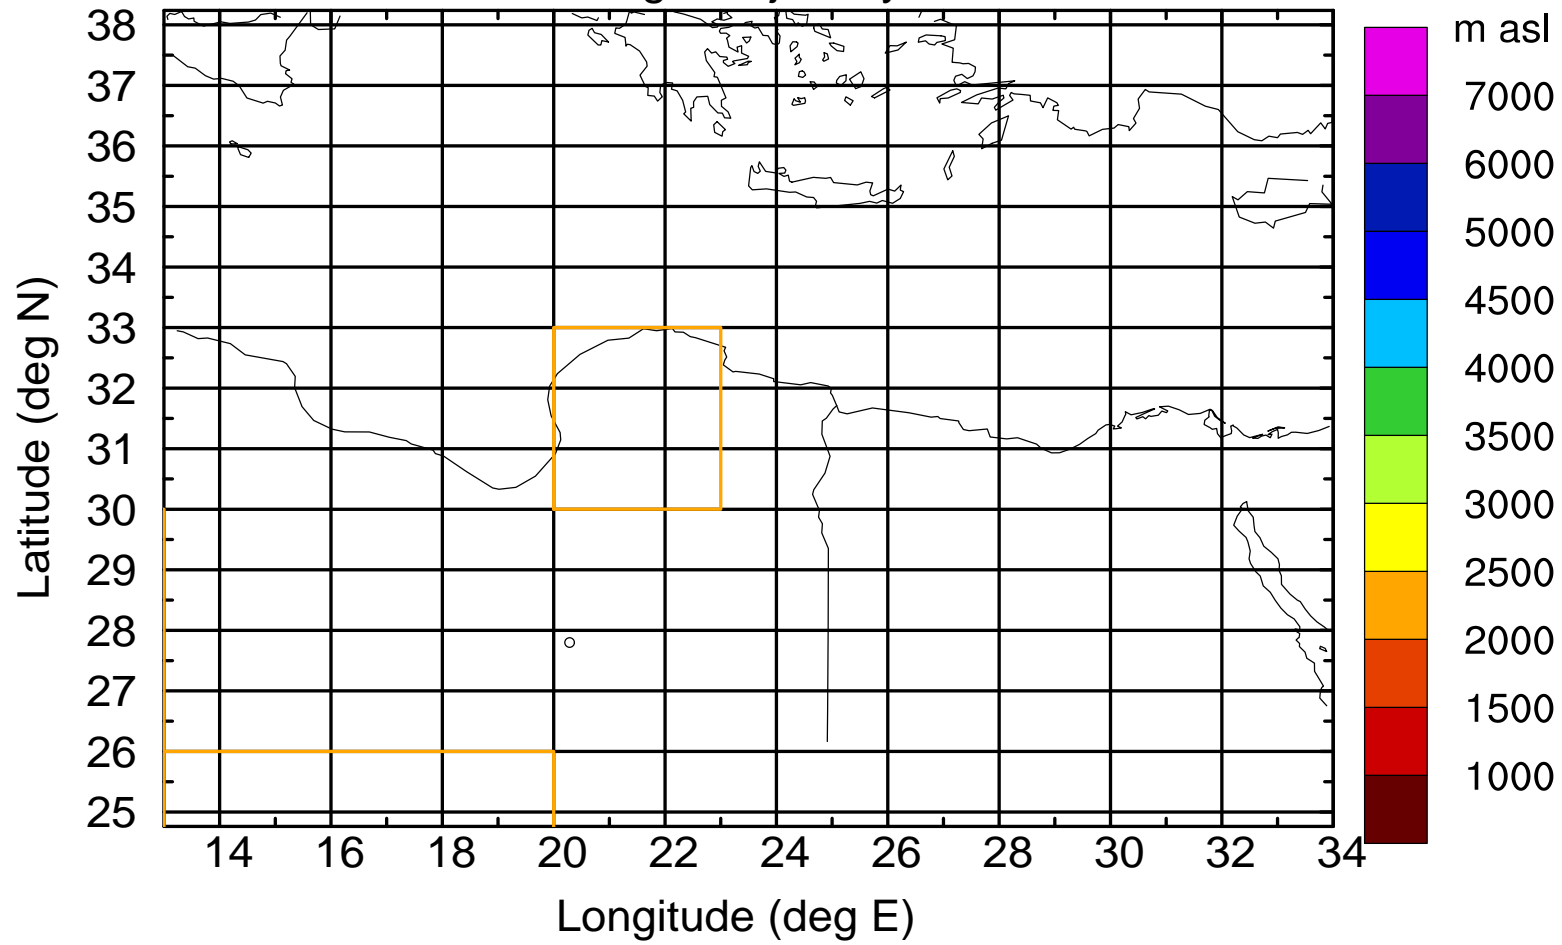

Paphos Airport ground station 20170422 4:00 UTC

Flight trajectory