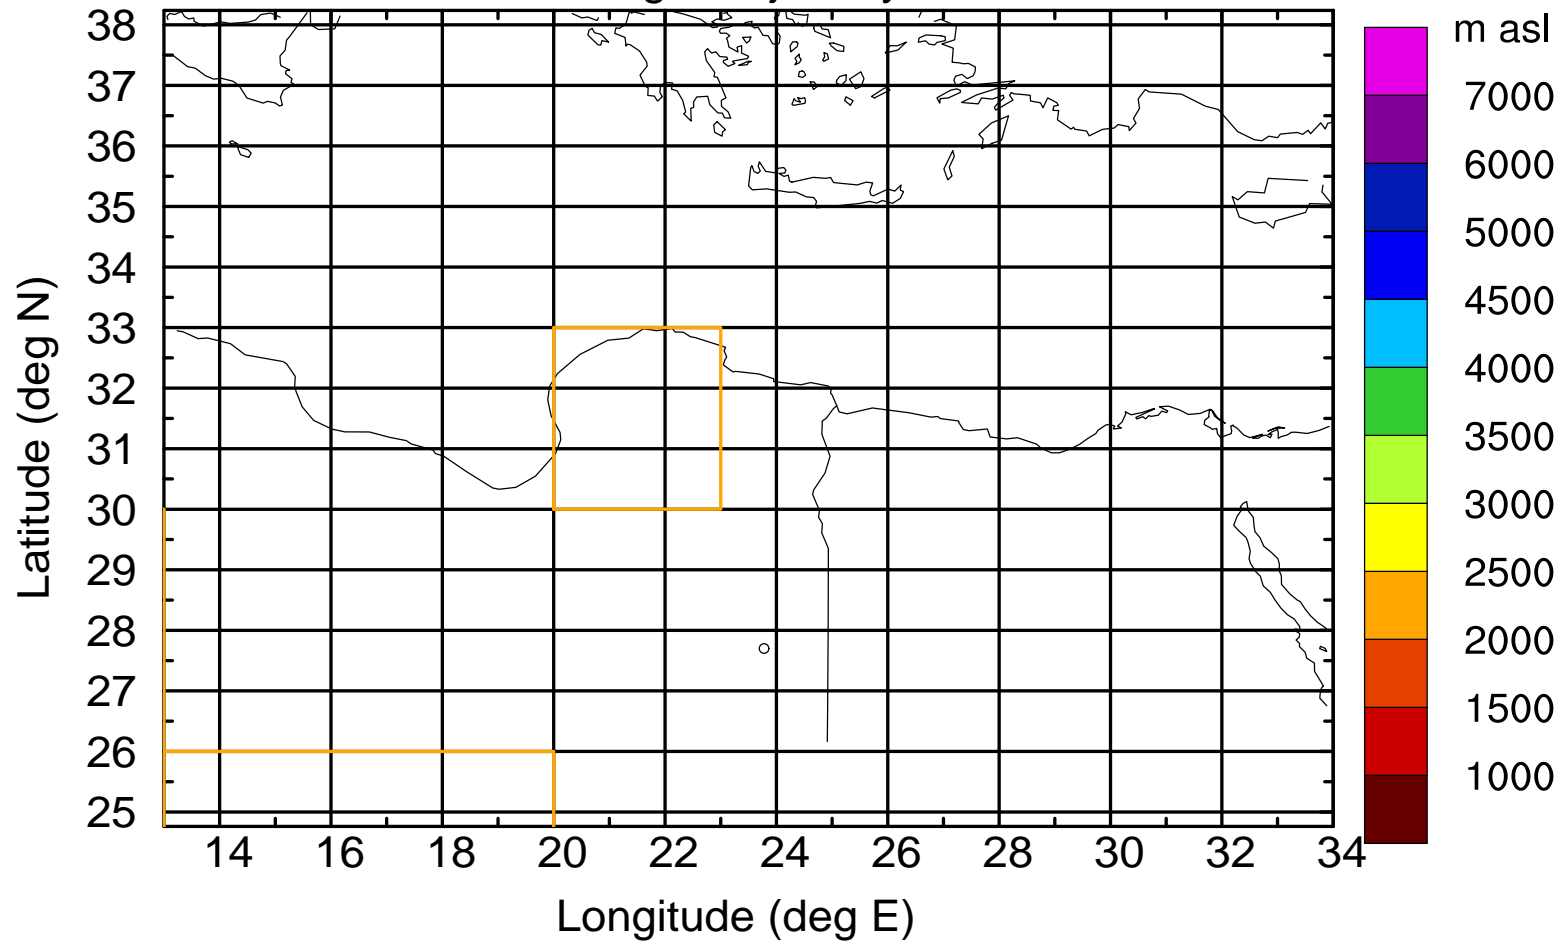

Flight trajectory

Paphos Airport ground station 20170422 4:00 UTC

Flight trajectory

Paphos Airport ground station 20170422 4:00 UTC

Flight trajectory

Paphos Airport ground station 20170422 4:00 UTC

Flight trajectory