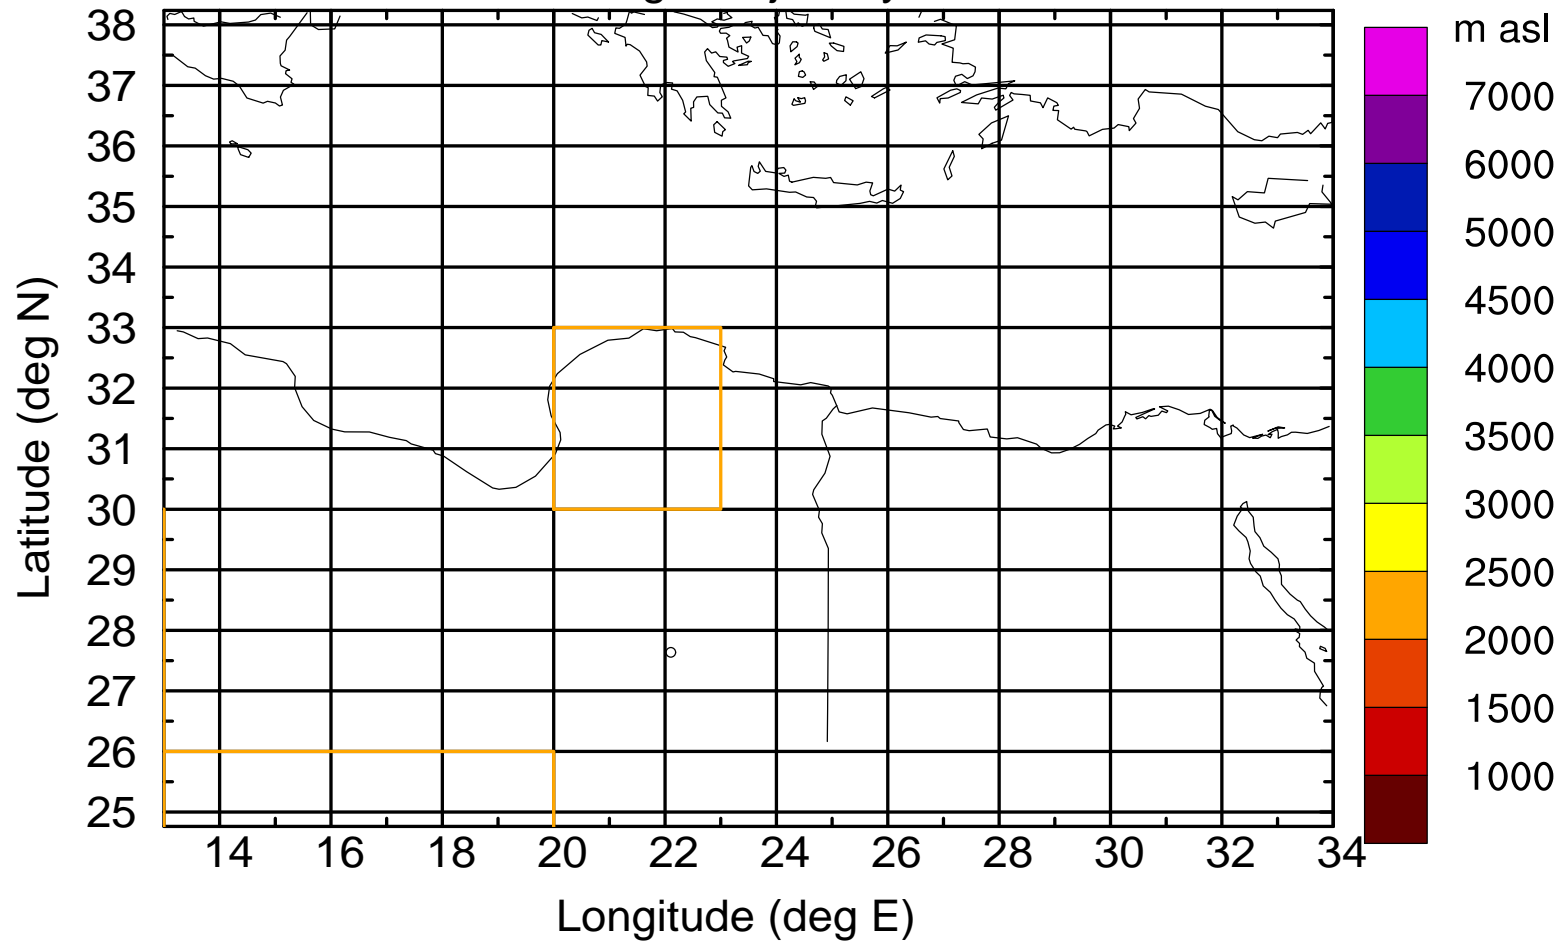

Paphos Airport ground station 20170422 4:00 UTC

Flight trajectory

Paphos Airport ground station 20170422 4:00 UTC

Flight trajectory

Paphos Airport ground station 20170422 4:00 UTC

Flight trajectory

Paphos Airport ground station 20170422 4:00 UTC