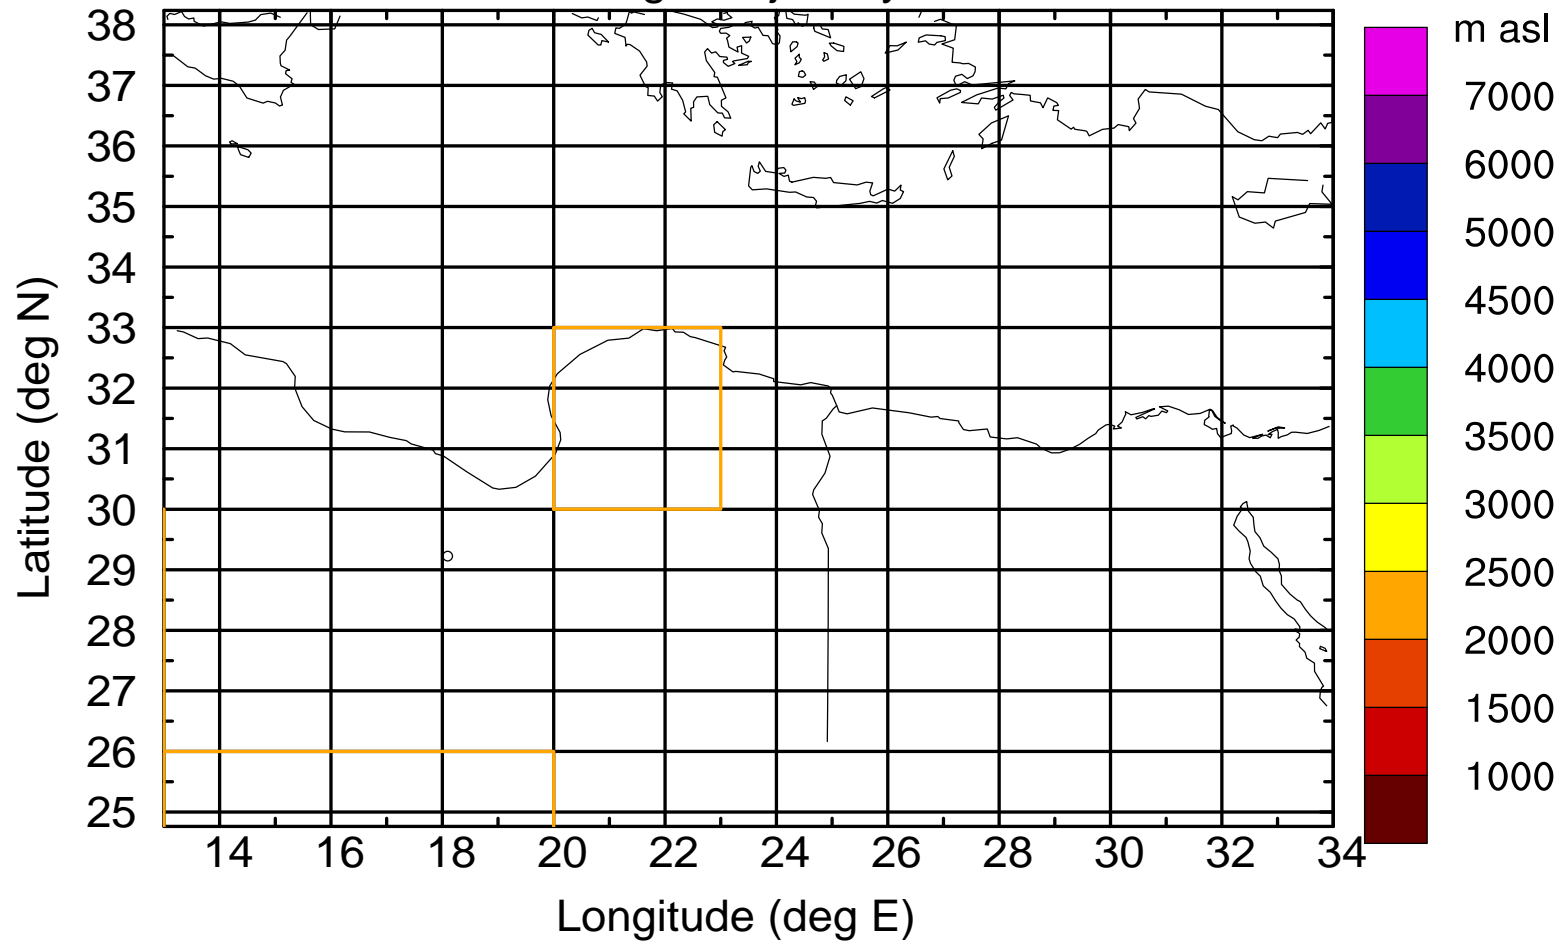

Paphos Airport ground station 20170422 4:00 UTC

Flight trajectory