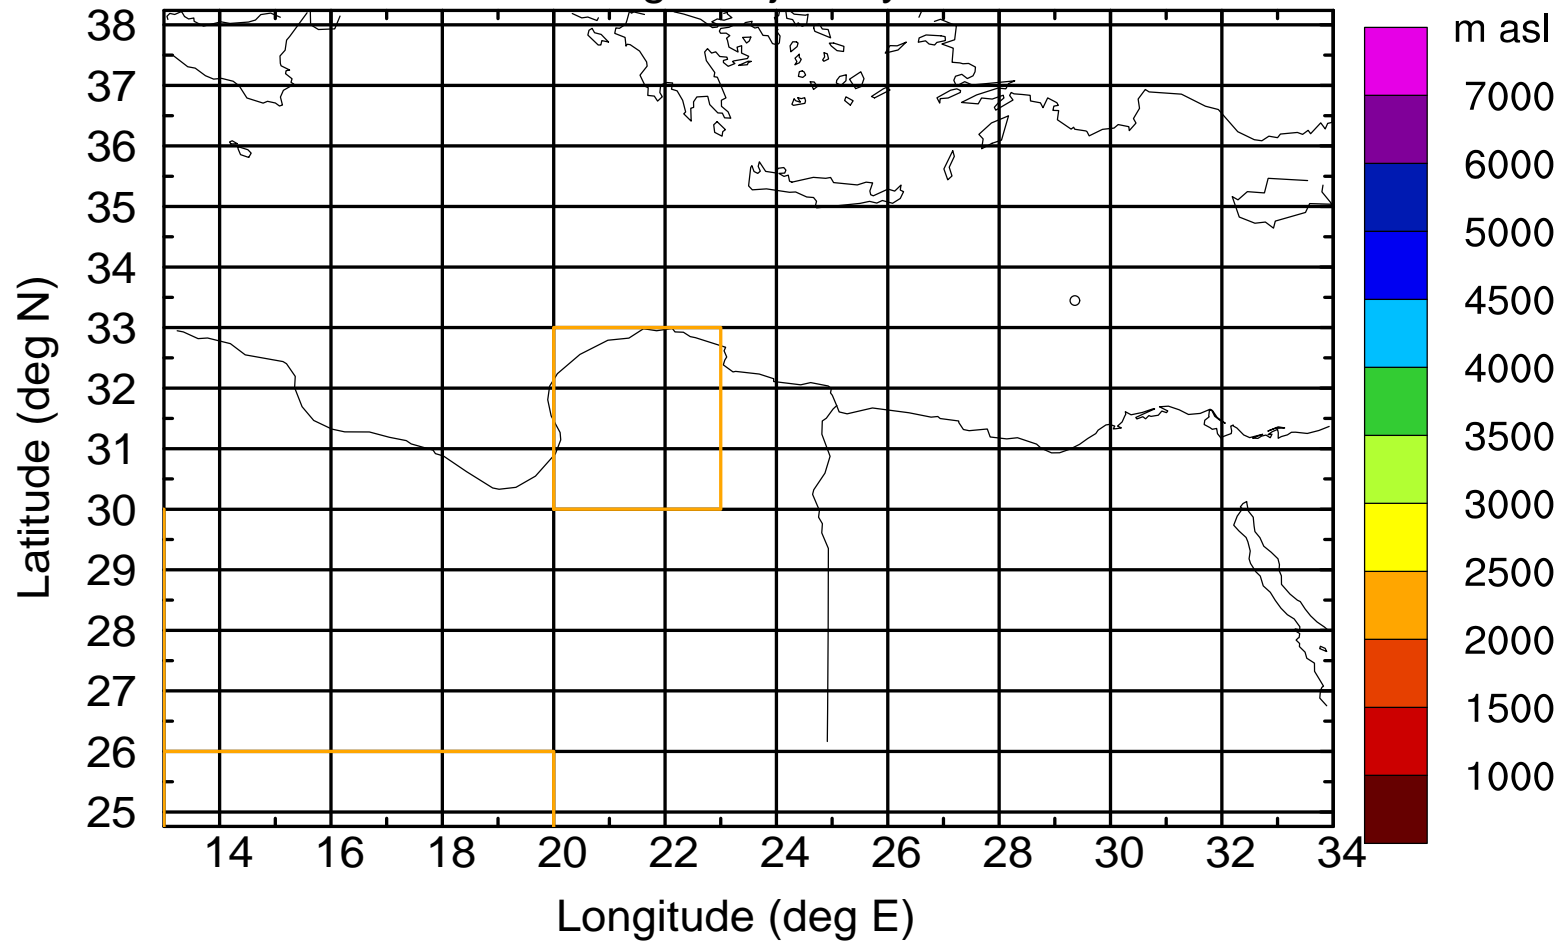

Paphos Airport ground station 20170422 4:00 UTC

Flight trajectory