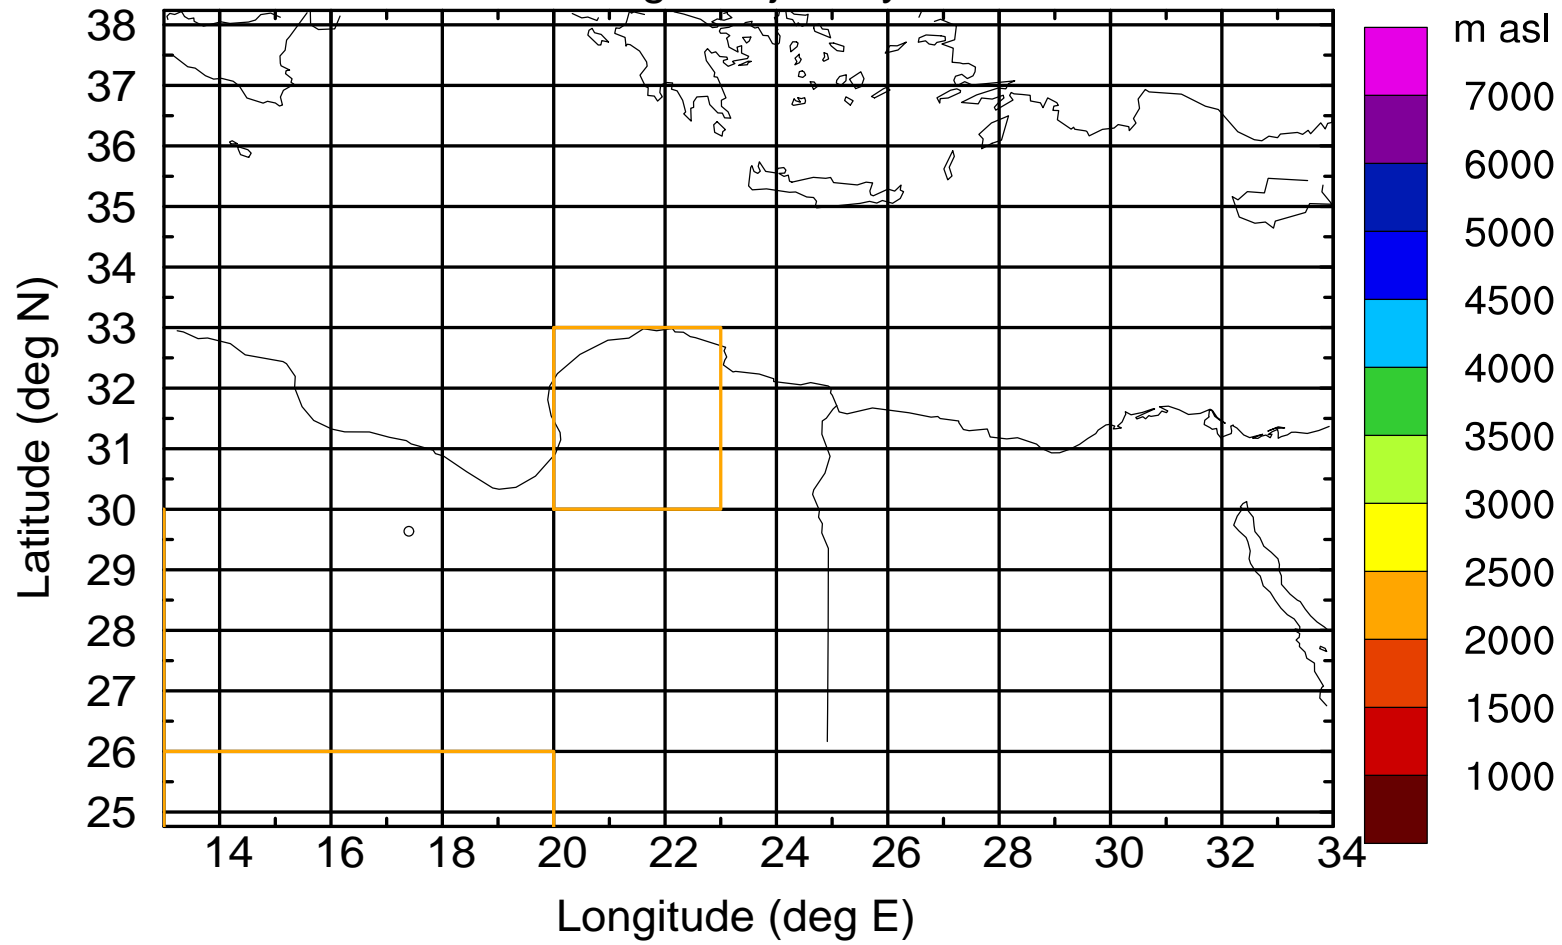

Paphos Airport ground station 20170422 4:00 UTC

Flight trajectory