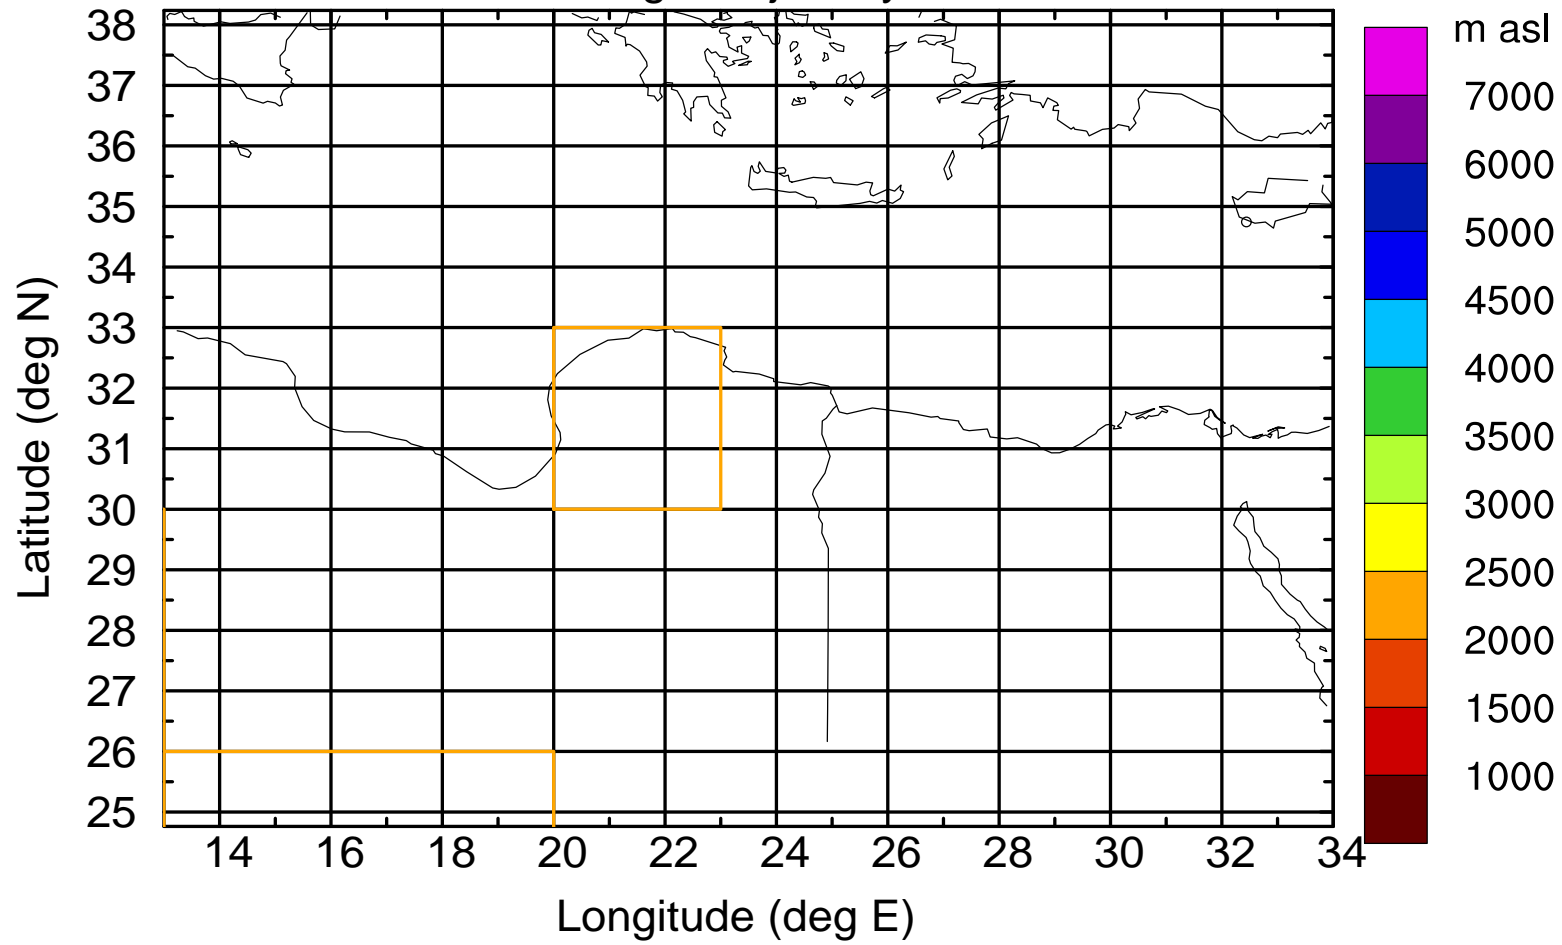

Paphos Airport ground station 20170422 4:00 UTC

Flight trajectory