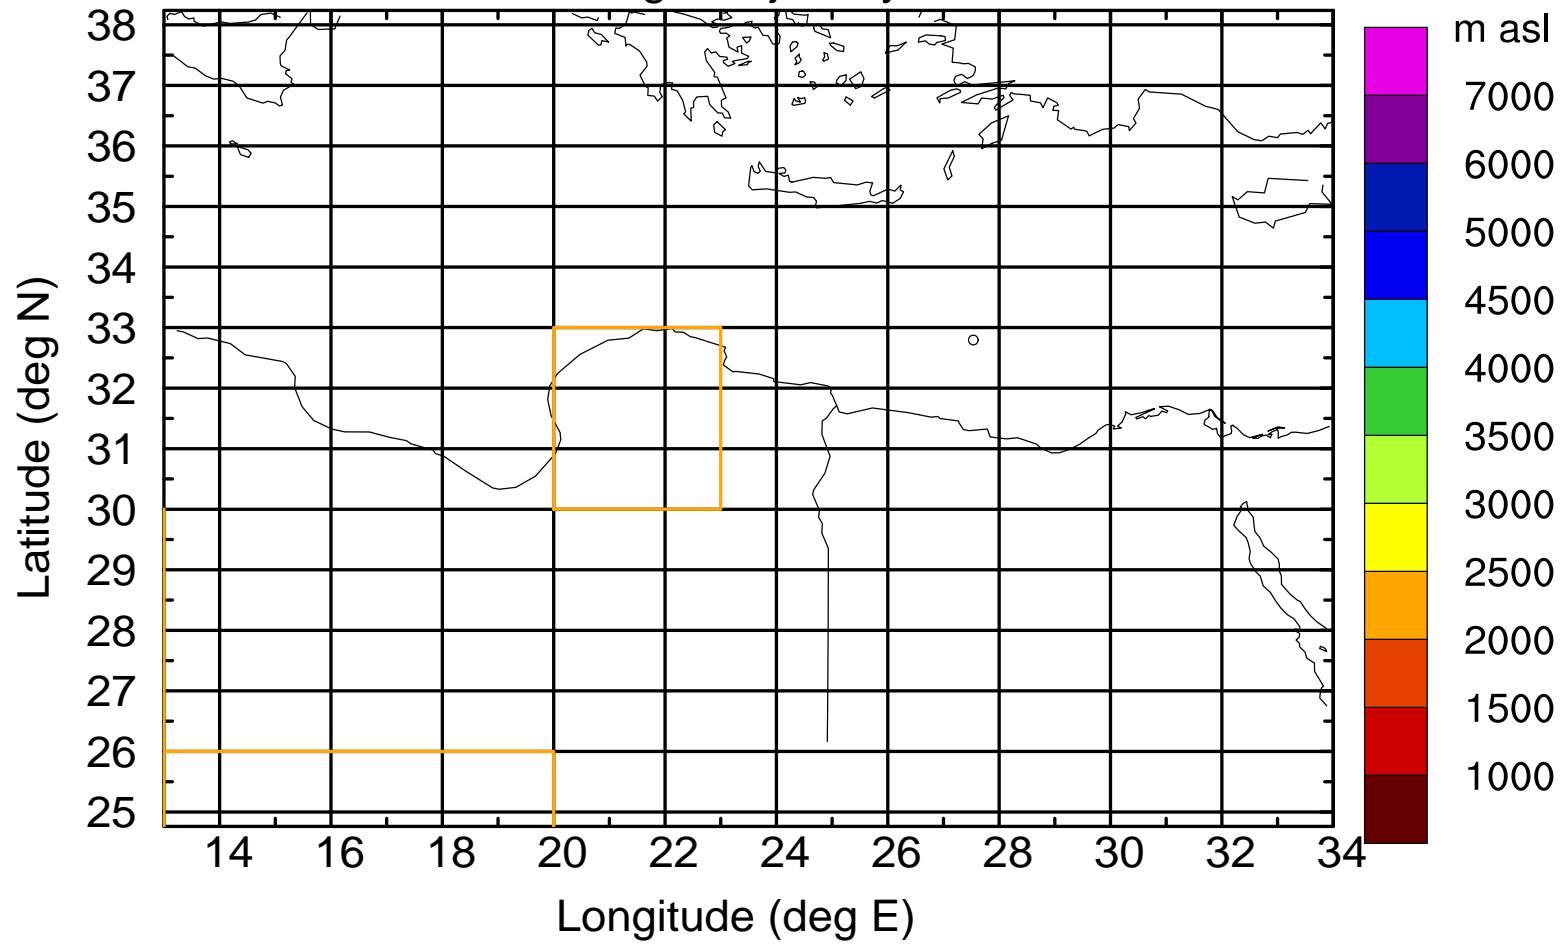

Paphos Airport ground station 20170422 4:00 UTC

Flight trajectory

Paphos Airport ground station 20170422 4:00 UTC

Flight trajectory

Paphos Airport ground station 20170422 4:00 UTC

Flight trajectory

Paphos Airport ground station 20170422 4:00 UTC