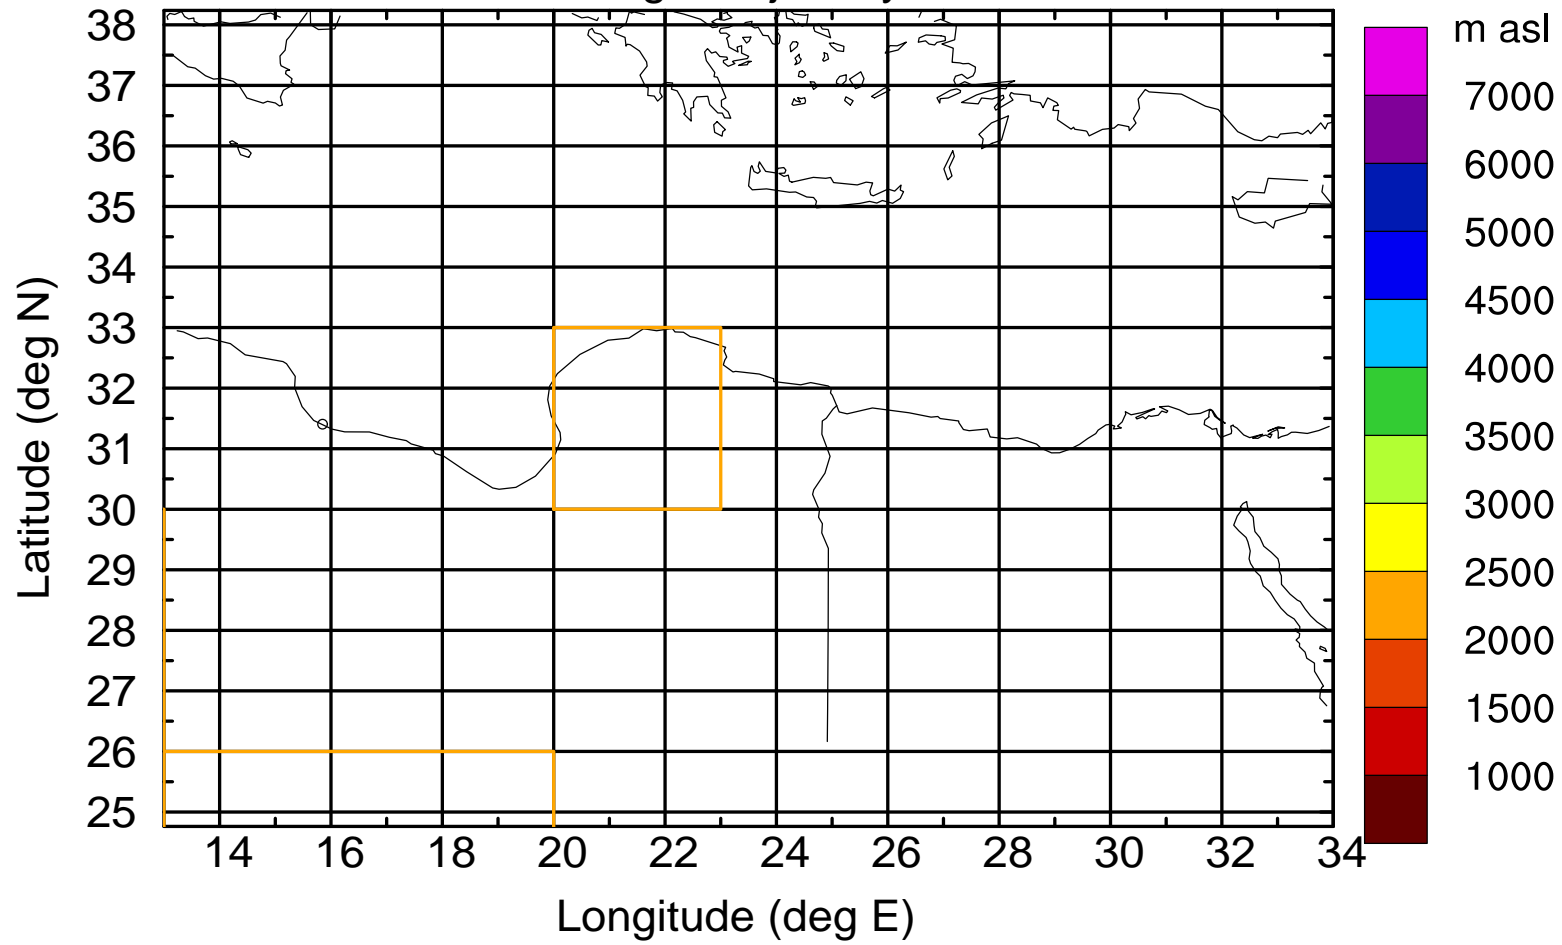

Paphos Airport ground station 20170422 4:00 UTC

Flight trajectory