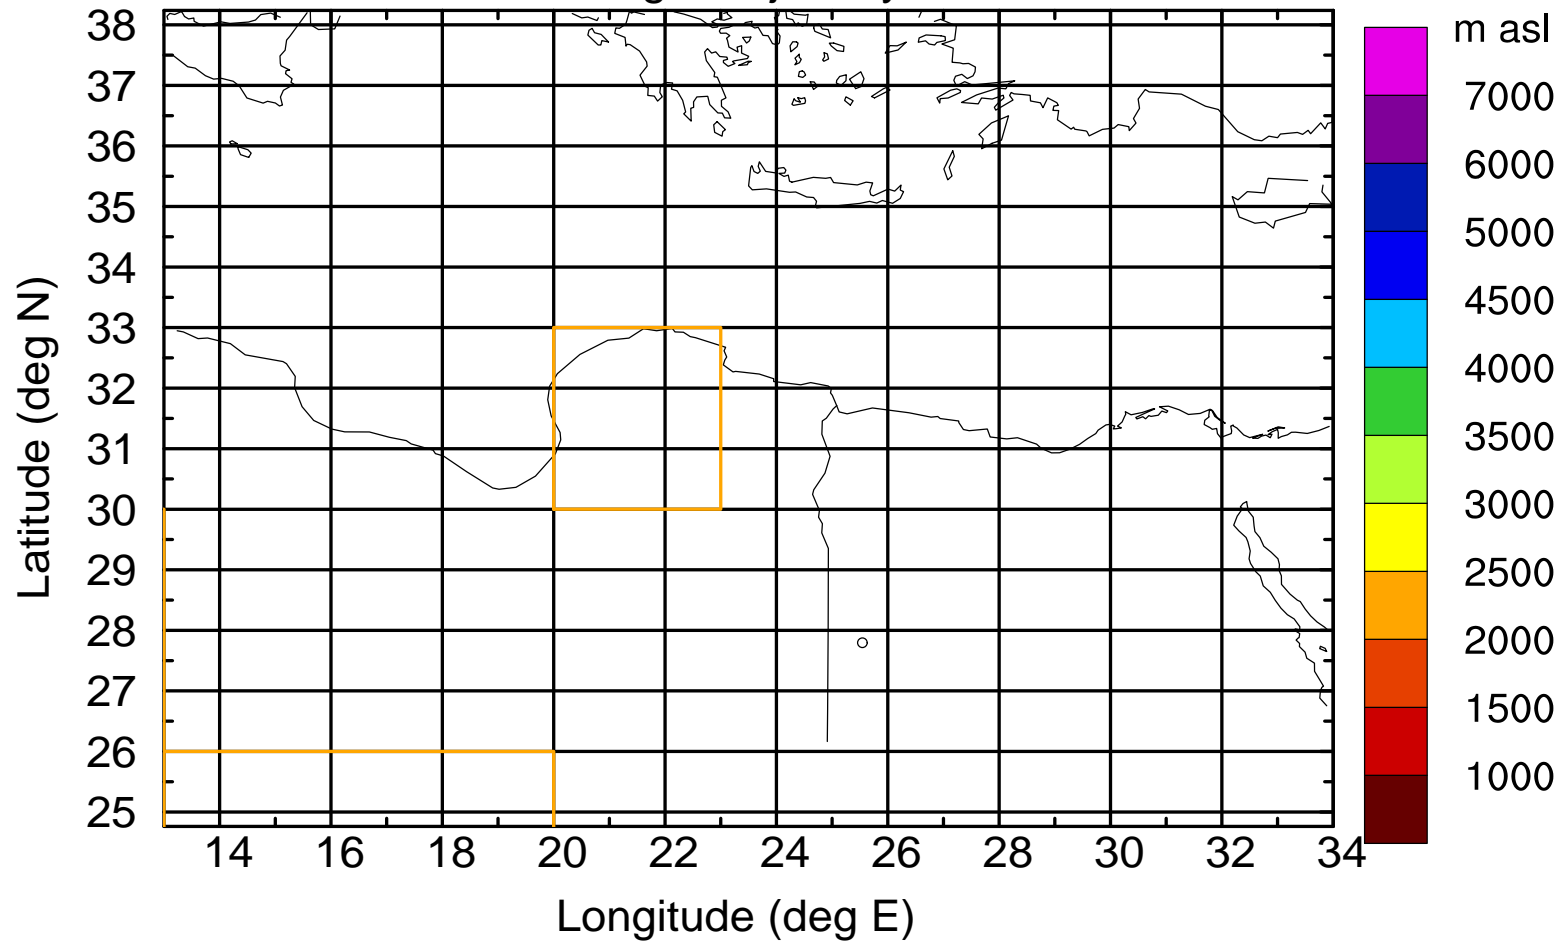

Paphos Airport ground station 20170422 4:00 UTC

Flight trajectory