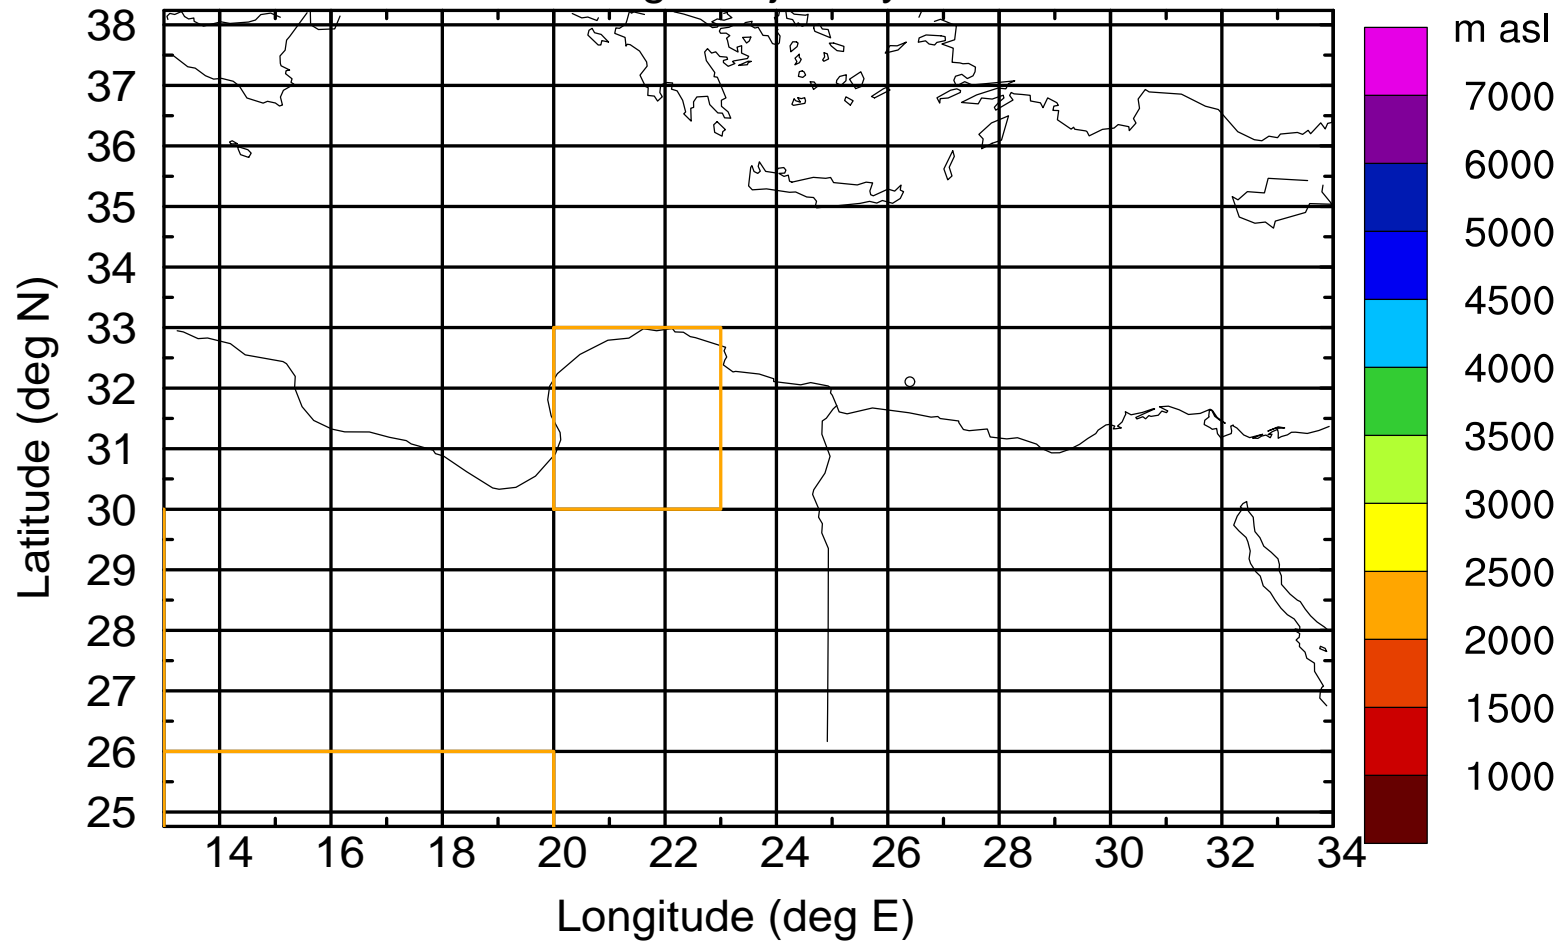

Flight trajectory

Paphos Airport ground station 20170422 4:00 UTC

Flight trajectory

Paphos Airport ground station 20170422 4:00 UTC

Flight trajectory

Paphos Airport ground station 20170422 4:00 UTC

Flight trajectory