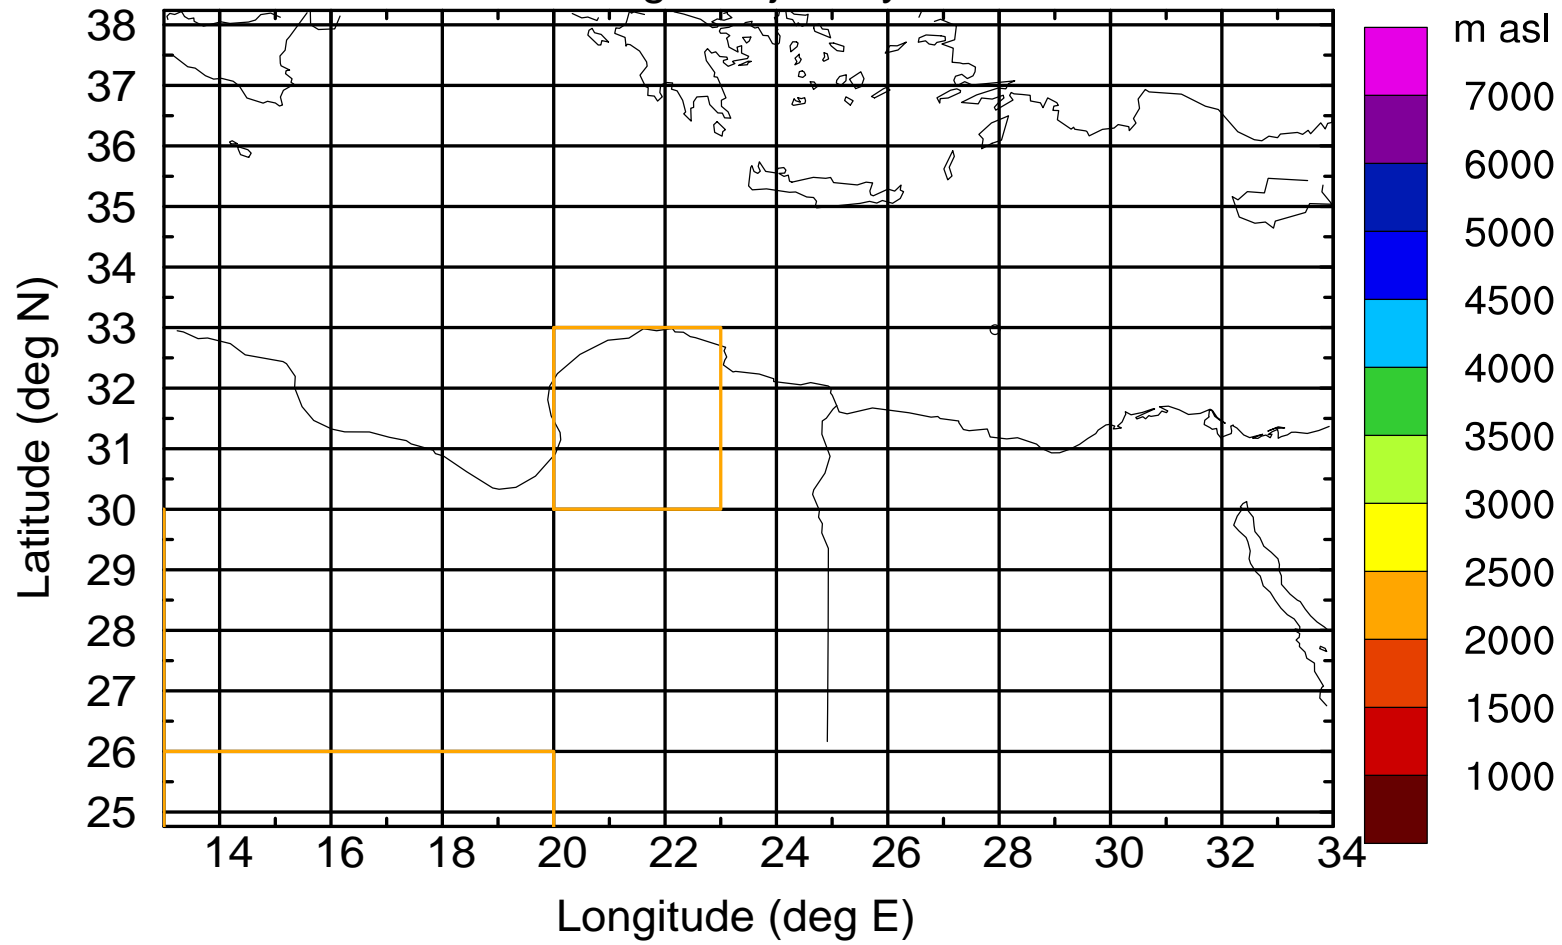

Paphos Airport ground station 20170422 4:00 UTC

Flight trajectory