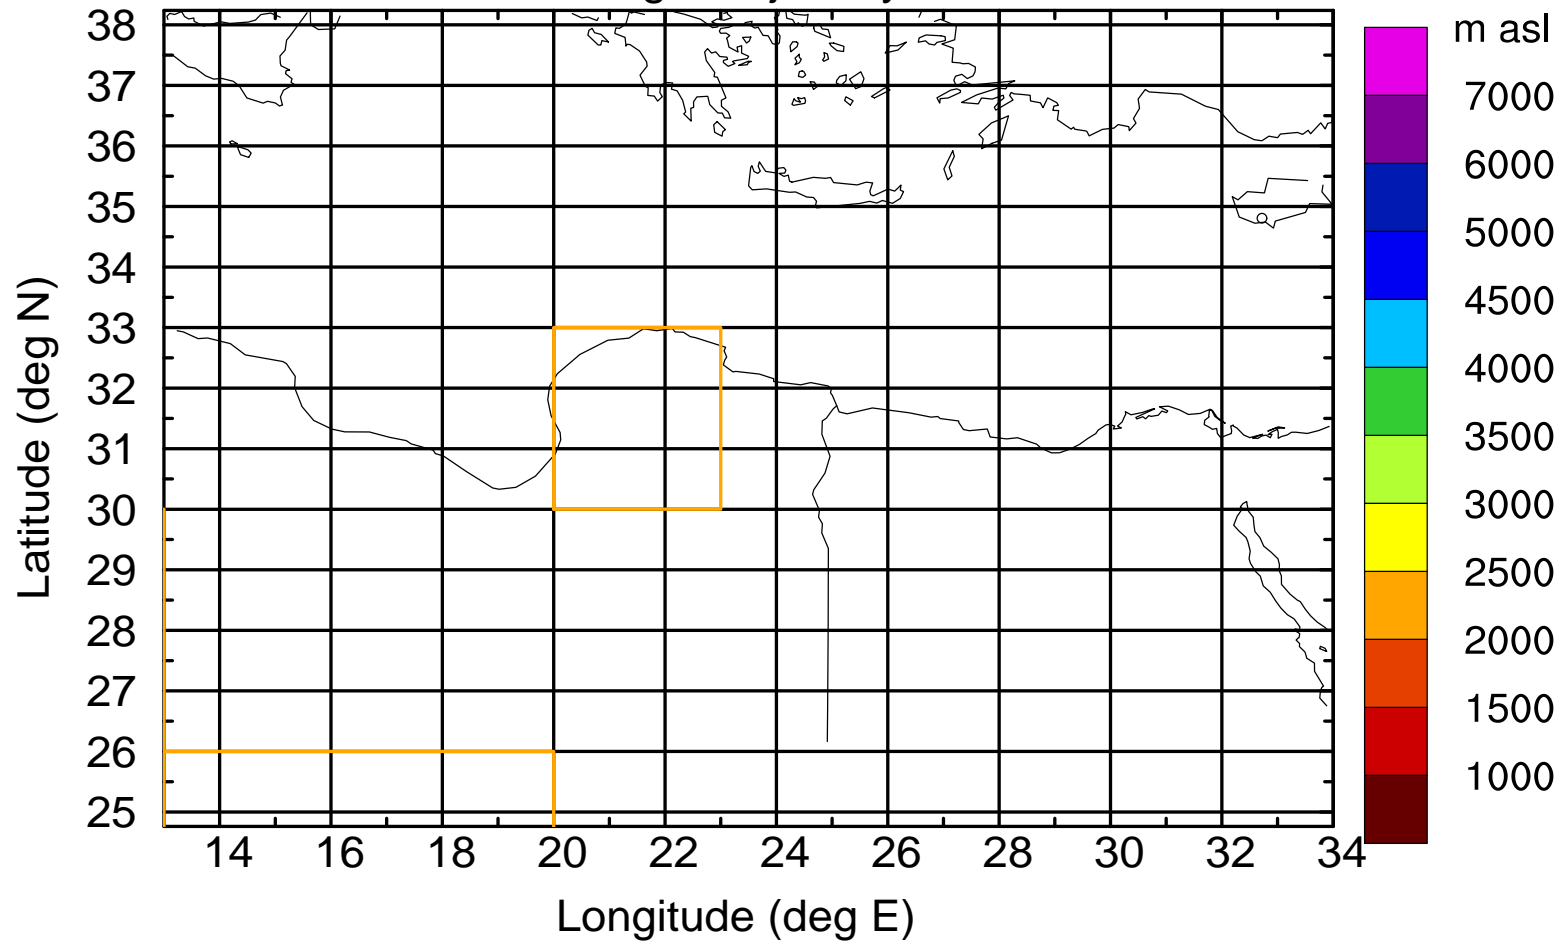

Flight trajectory

Paphos Airport ground station 20170422 4:00 UTC

Flight trajectory

Paphos Airport ground station 20170422 4:00 UTC

Flight trajectory

Paphos Airport ground station 20170422 4:00 UTC

Flight trajectory