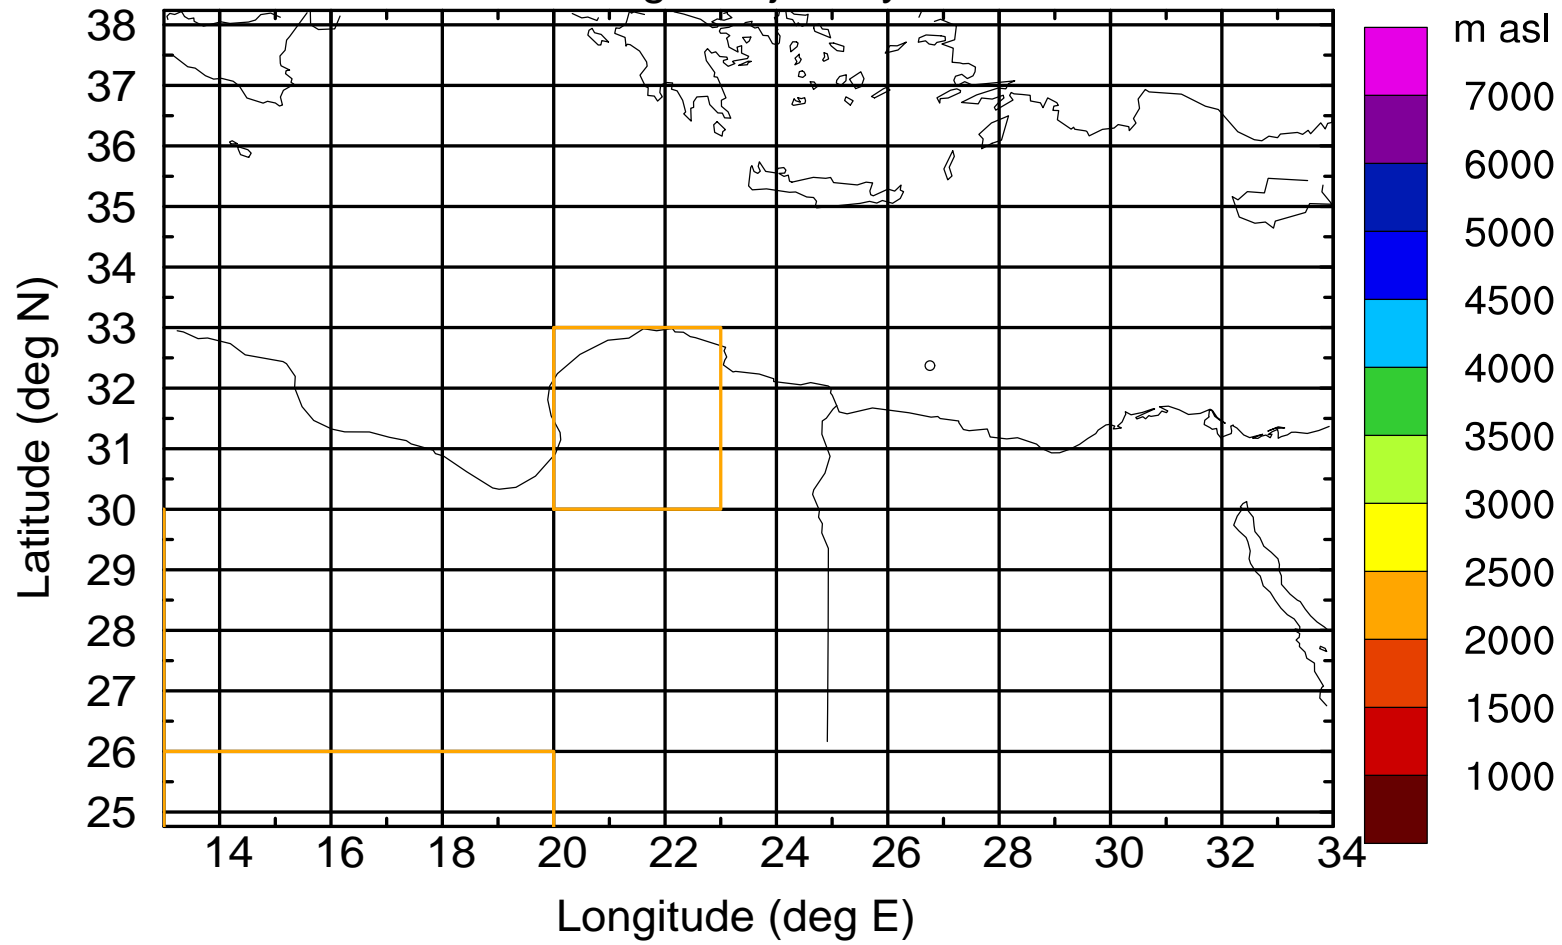

Paphos Airport ground station 20170422 4:00 UTC

Flight trajectory