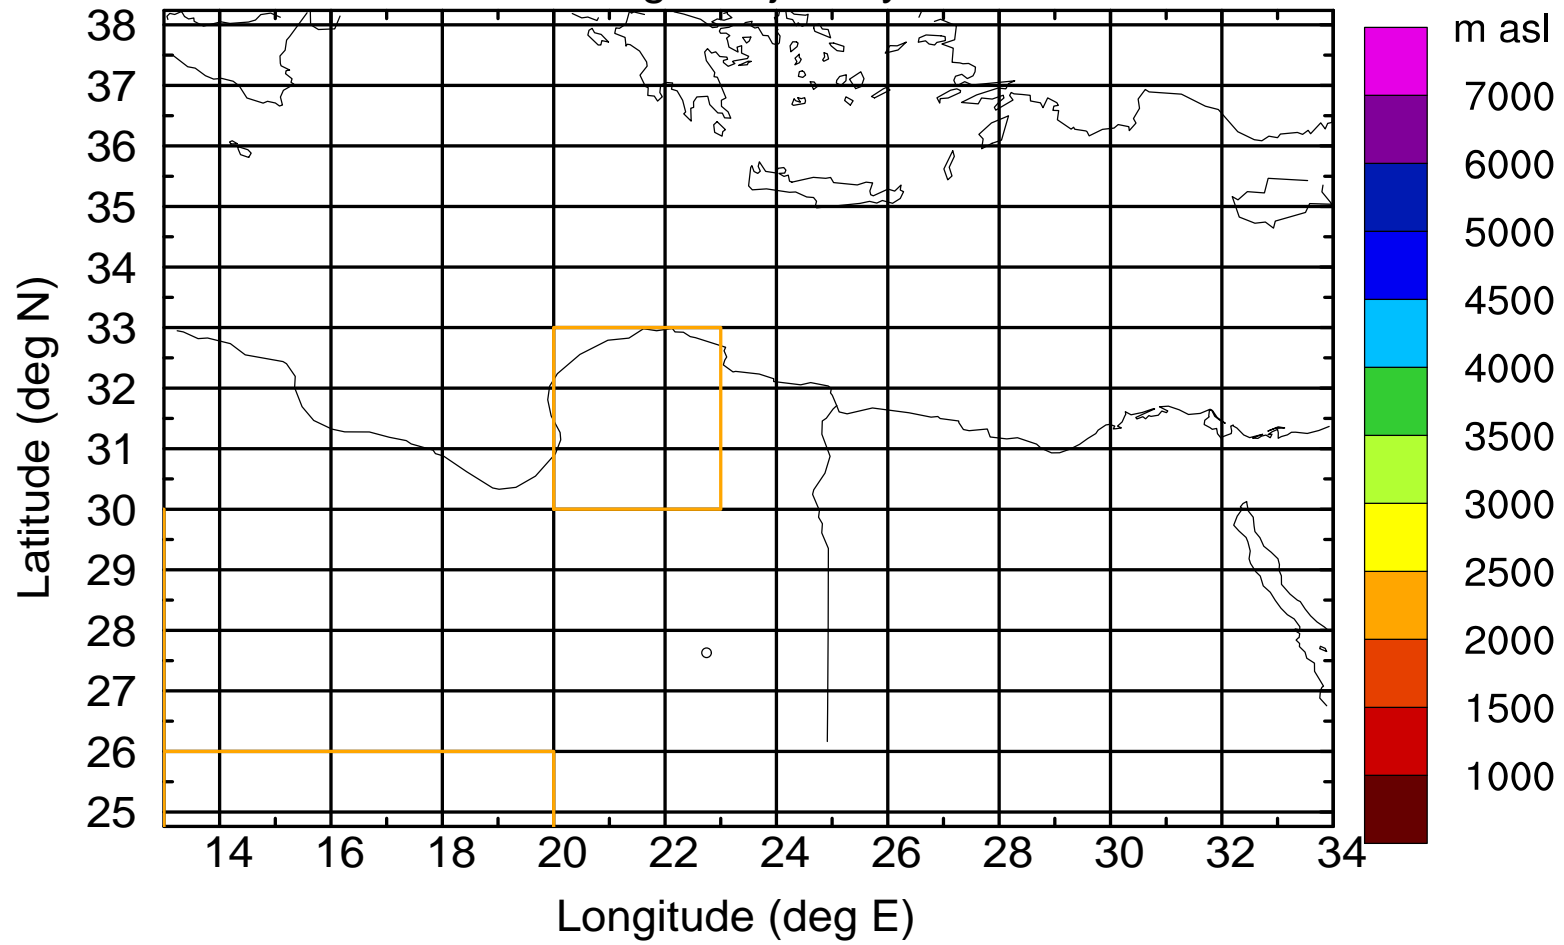

Flight trajectory

Paphos Airport ground station 20170422 4:00 UTC

Flight trajectory

Paphos Airport ground station 20170422 4:00 UTC

Flight trajectory

Paphos Airport ground station 20170422 4:00 UTC

Flight trajectory