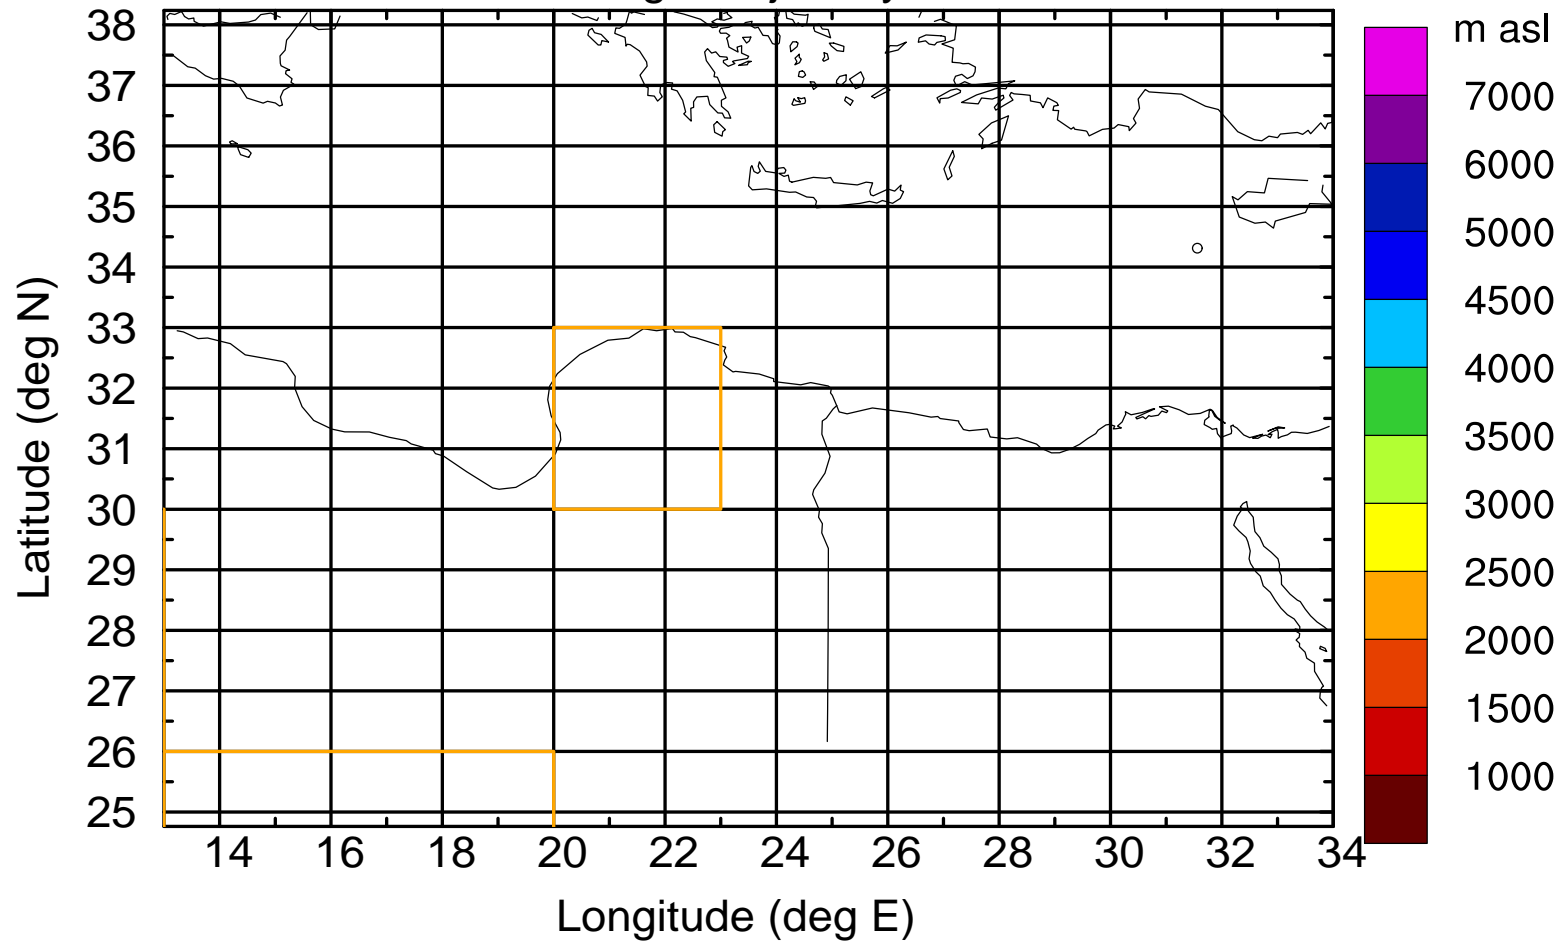

Paphos Airport ground station 20170422 4:00 UTC

Flight trajectory