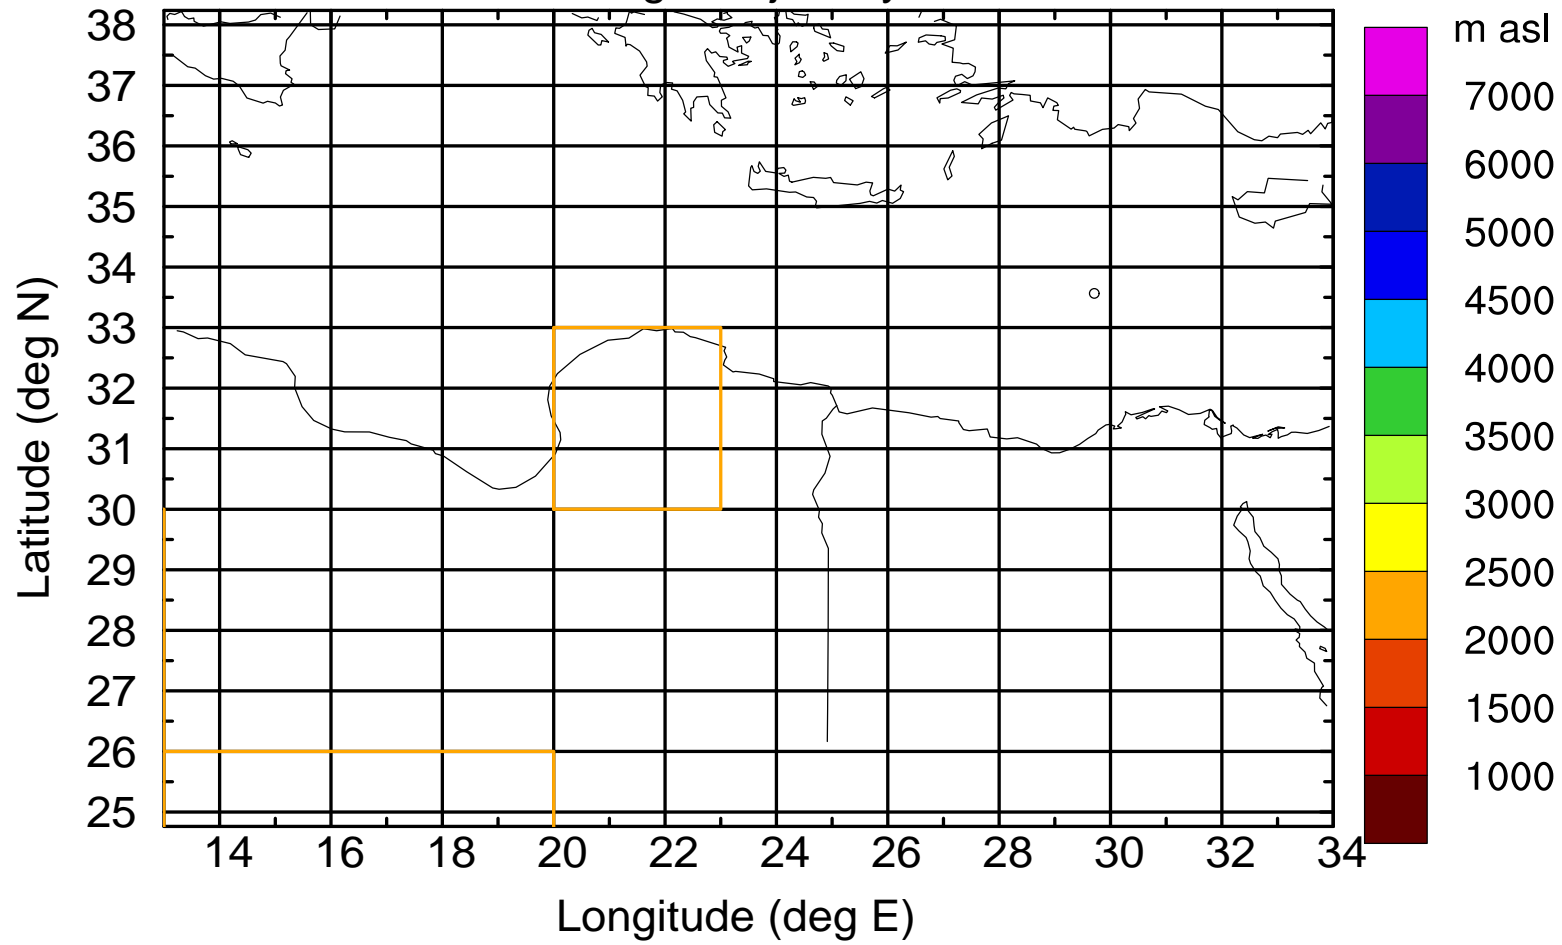

Paphos Airport ground station 20170422 4:00 UTC

Flight trajectory