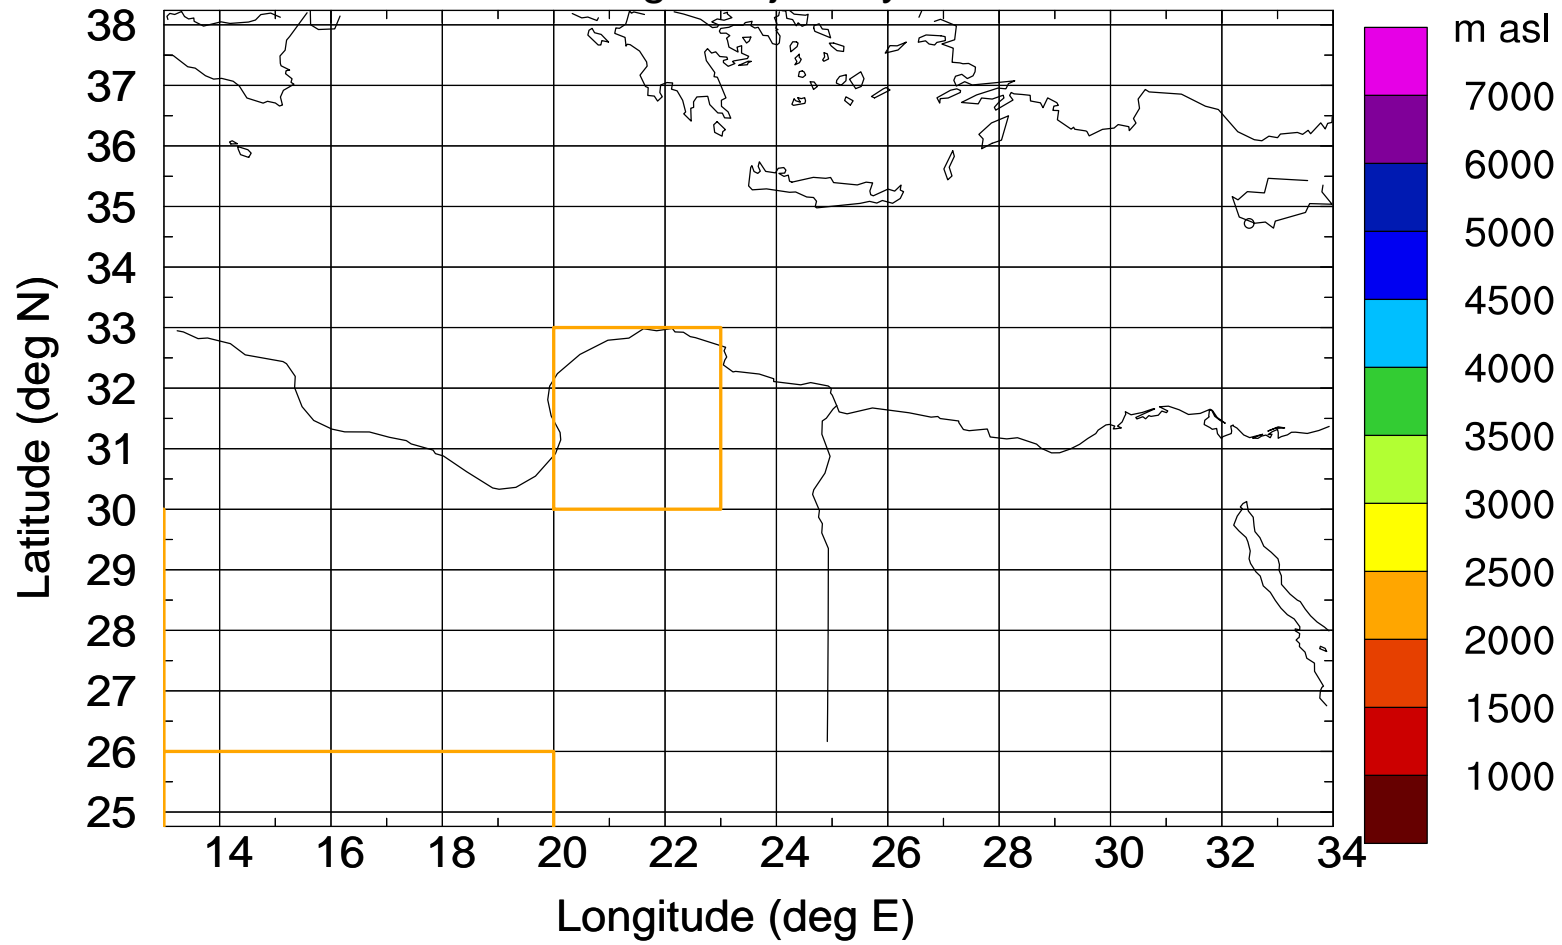

Paphos Airport ground station 20170422 4:00 UTC

Flight trajectory

Paphos Airport ground station 20170422 4:00 UTC

Flight trajectory

Paphos Airport ground station 20170422 4:00 UTC

Flight trajectory

Paphos Airport ground station 20170422 4:00 UTC