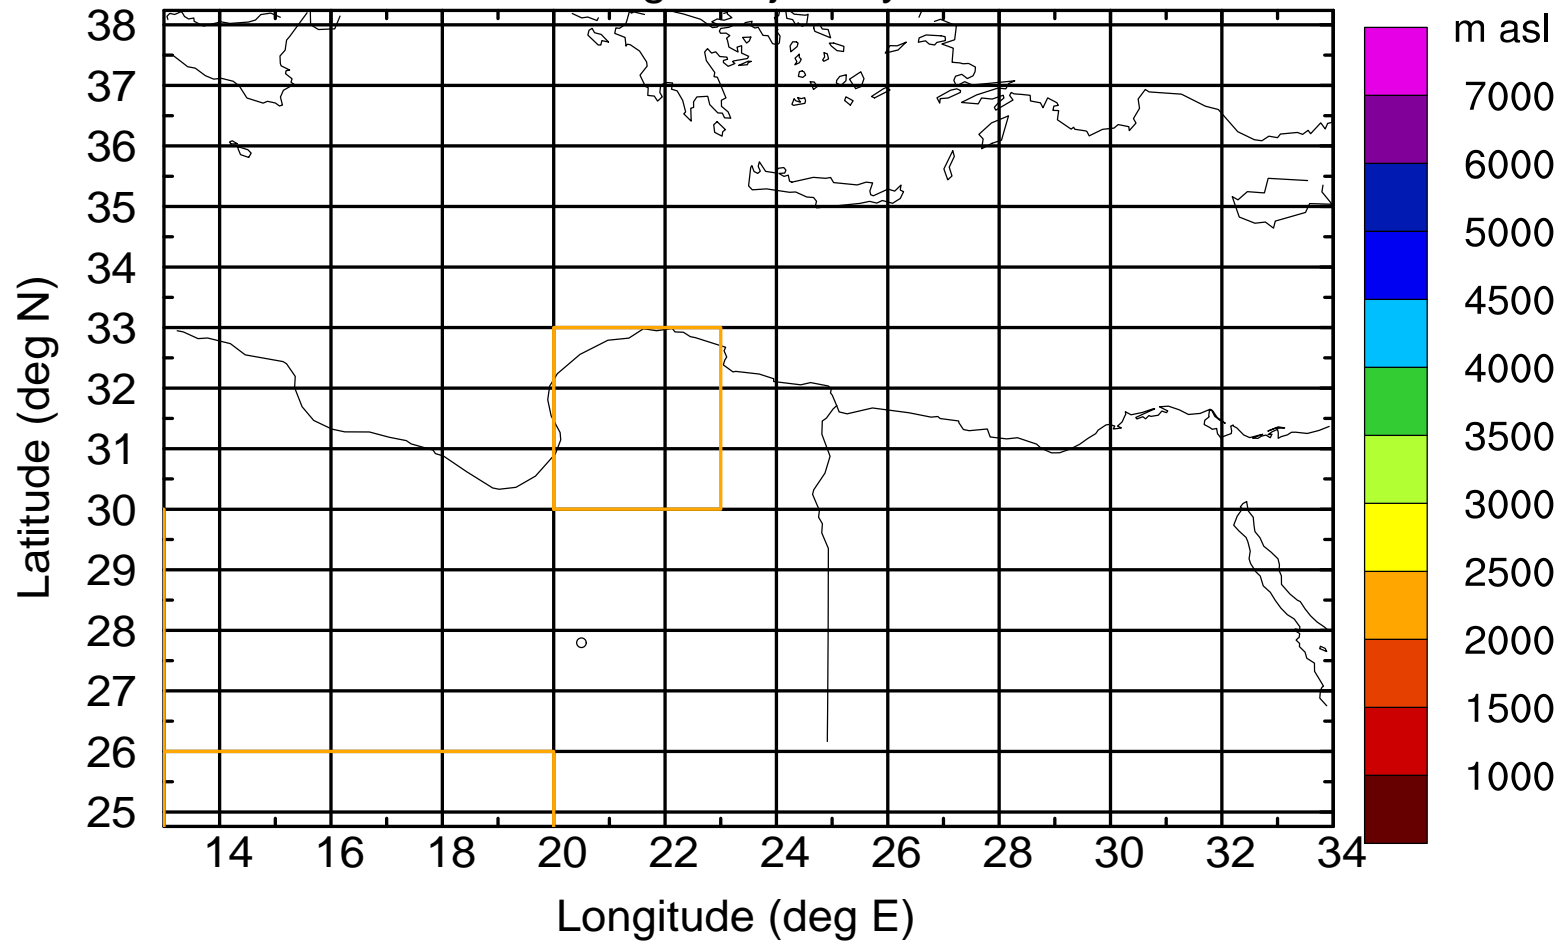

Paphos Airport ground station 20170422 4:00 UTC

Flight trajectory

Paphos Airport ground station 20170422 4:00 UTC

Flight trajectory

Paphos Airport ground station 20170422 4:00 UTC

Flight trajectory

Paphos Airport ground station 20170422 4:00 UTC