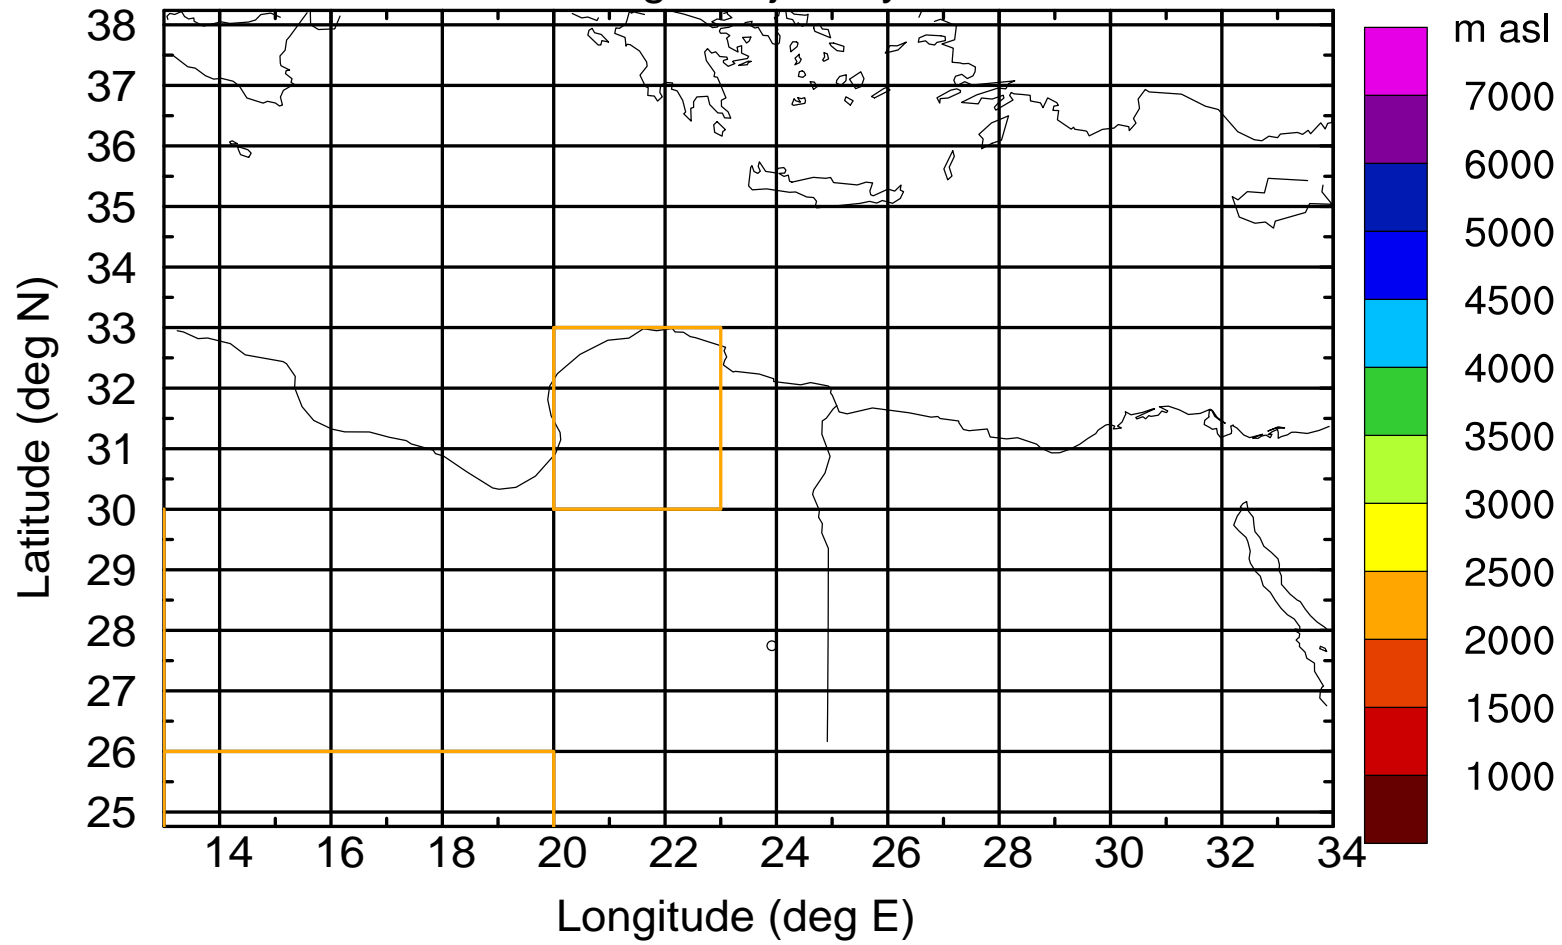

Flight trajectory

Paphos Airport ground station 20170422 4:00 UTC

Flight trajectory

Paphos Airport ground station 20170422 4:00 UTC

Flight trajectory

Paphos Airport ground station 20170422 4:00 UTC

Flight trajectory