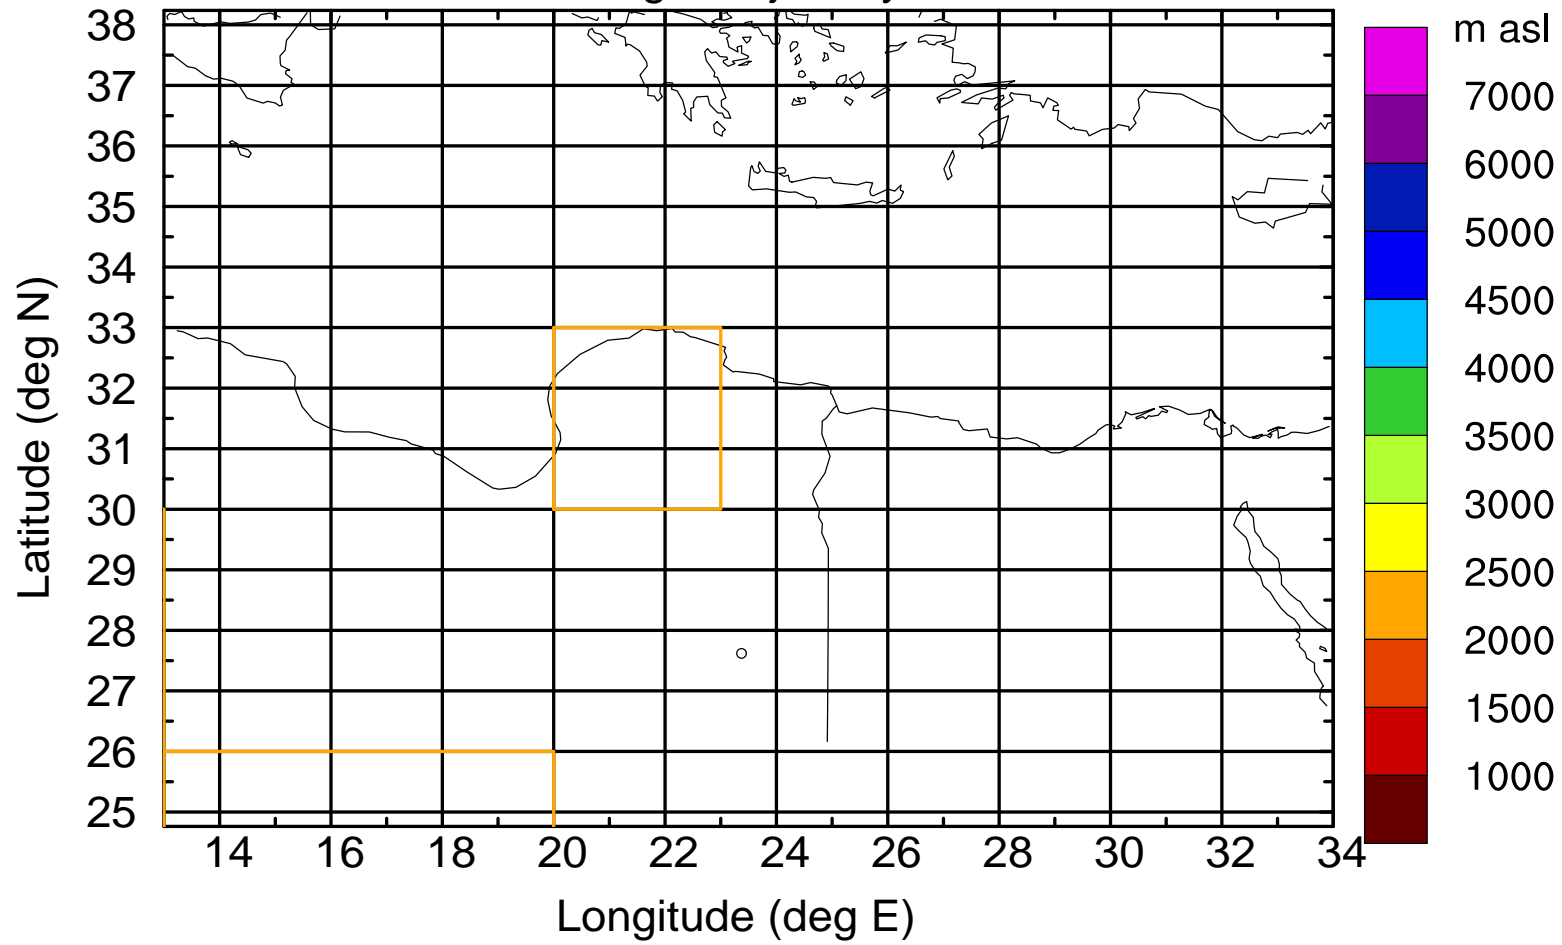

Paphos Airport ground station 20170422 4:00 UTC

Flight trajectory

Paphos Airport ground station 20170422 4:00 UTC

Flight trajectory

Paphos Airport ground station 20170422 4:00 UTC

Flight trajectory

Paphos Airport ground station 20170422 4:00 UTC