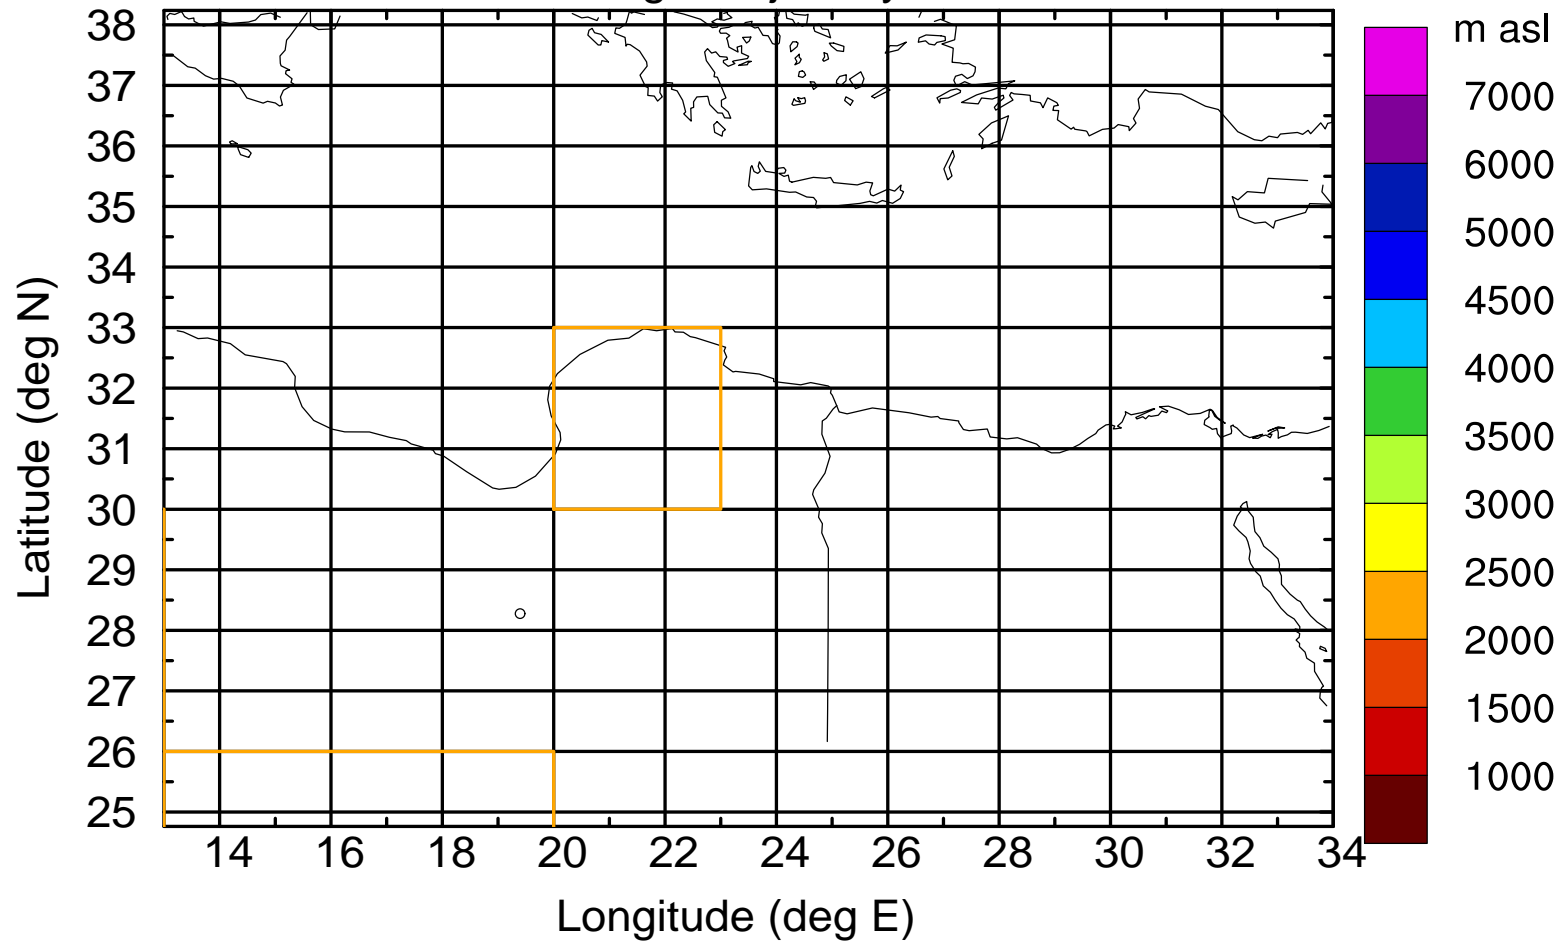

Paphos Airport ground station 20170422 4:00 UTC

Flight trajectory