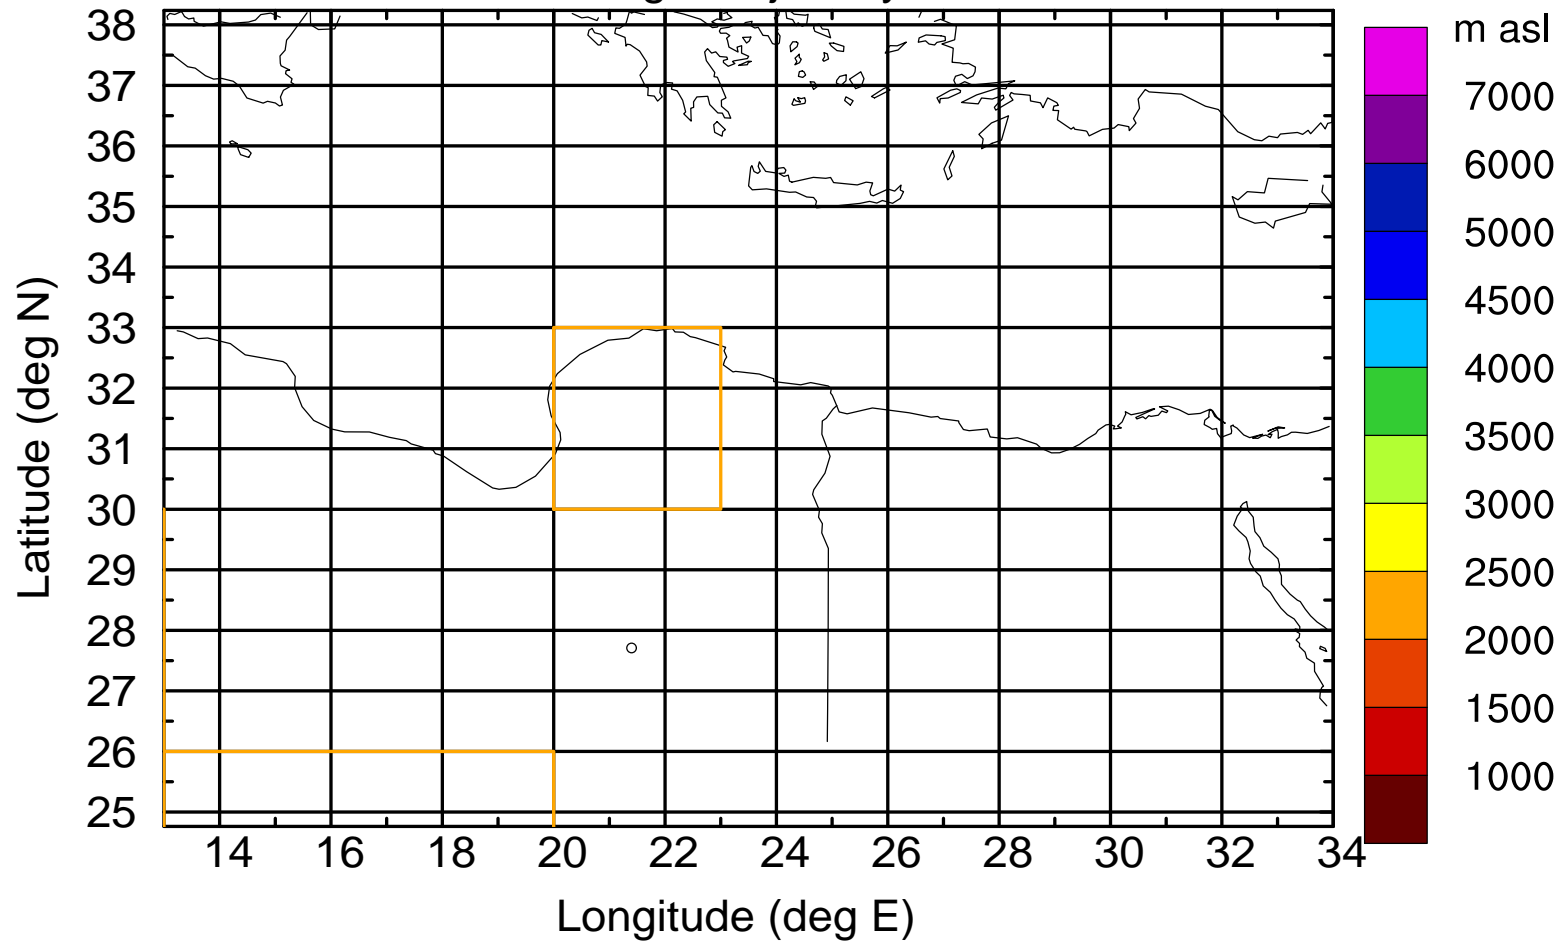

Flight trajectory

Paphos Airport ground station 20170422 4:00 UTC

Flight trajectory

Paphos Airport ground station 20170422 4:00 UTC

Flight trajectory

Paphos Airport ground station 20170422 4:00 UTC

Flight trajectory