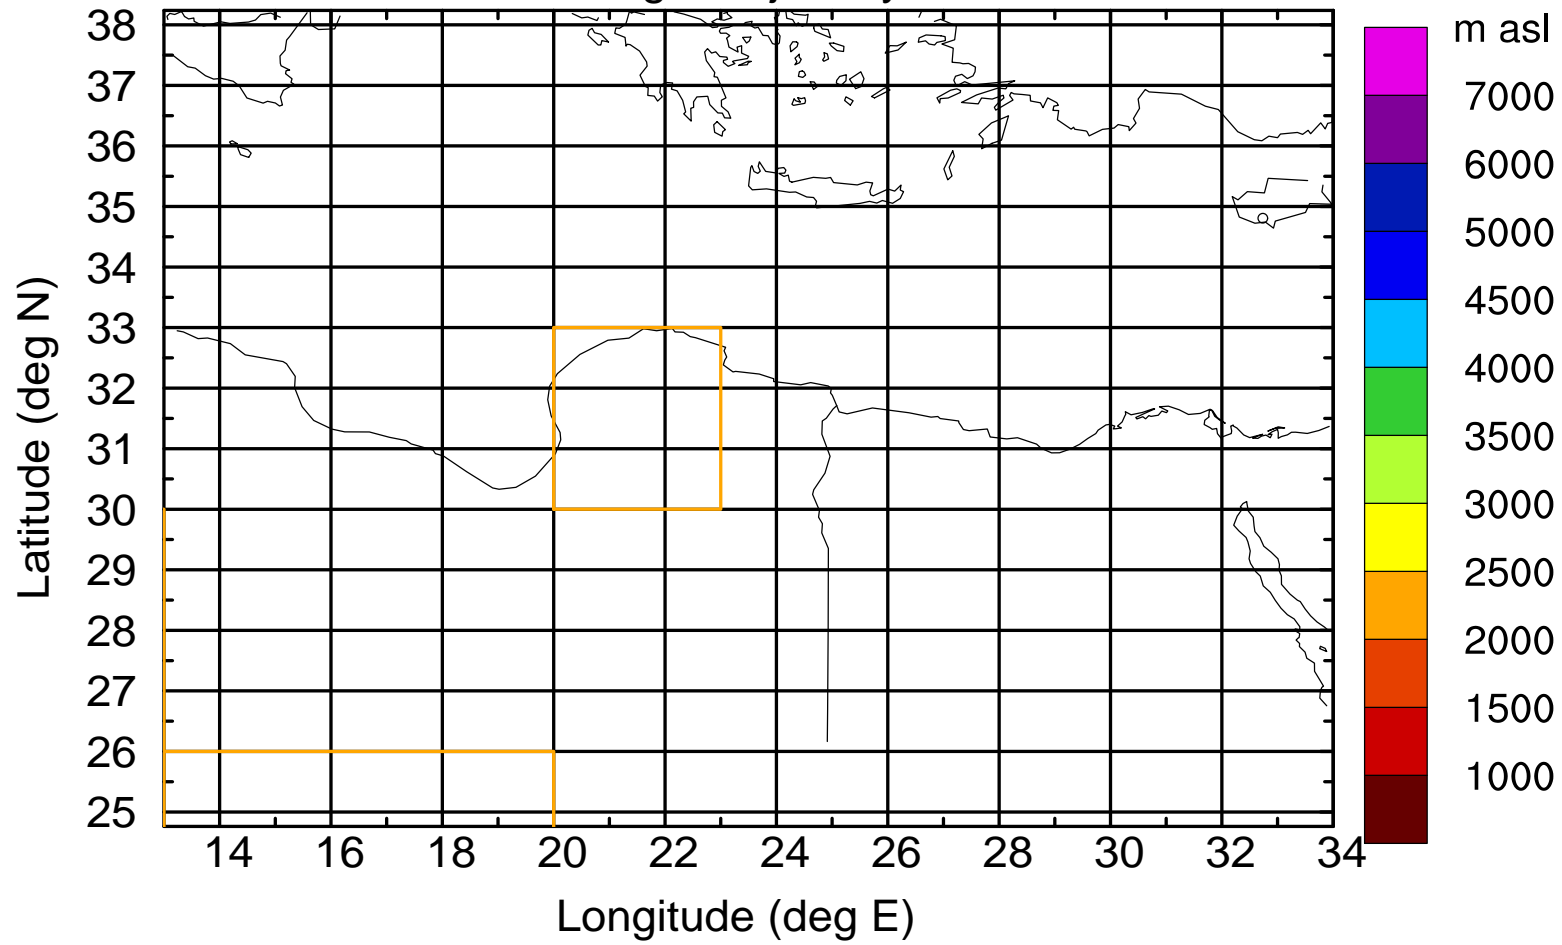

Flight trajectory

Paphos Airport ground station 20170422 4:00 UTC

Flight trajectory

Paphos Airport ground station 20170422 4:00 UTC

Flight trajectory

Paphos Airport ground station 20170422 4:00 UTC

Flight trajectory