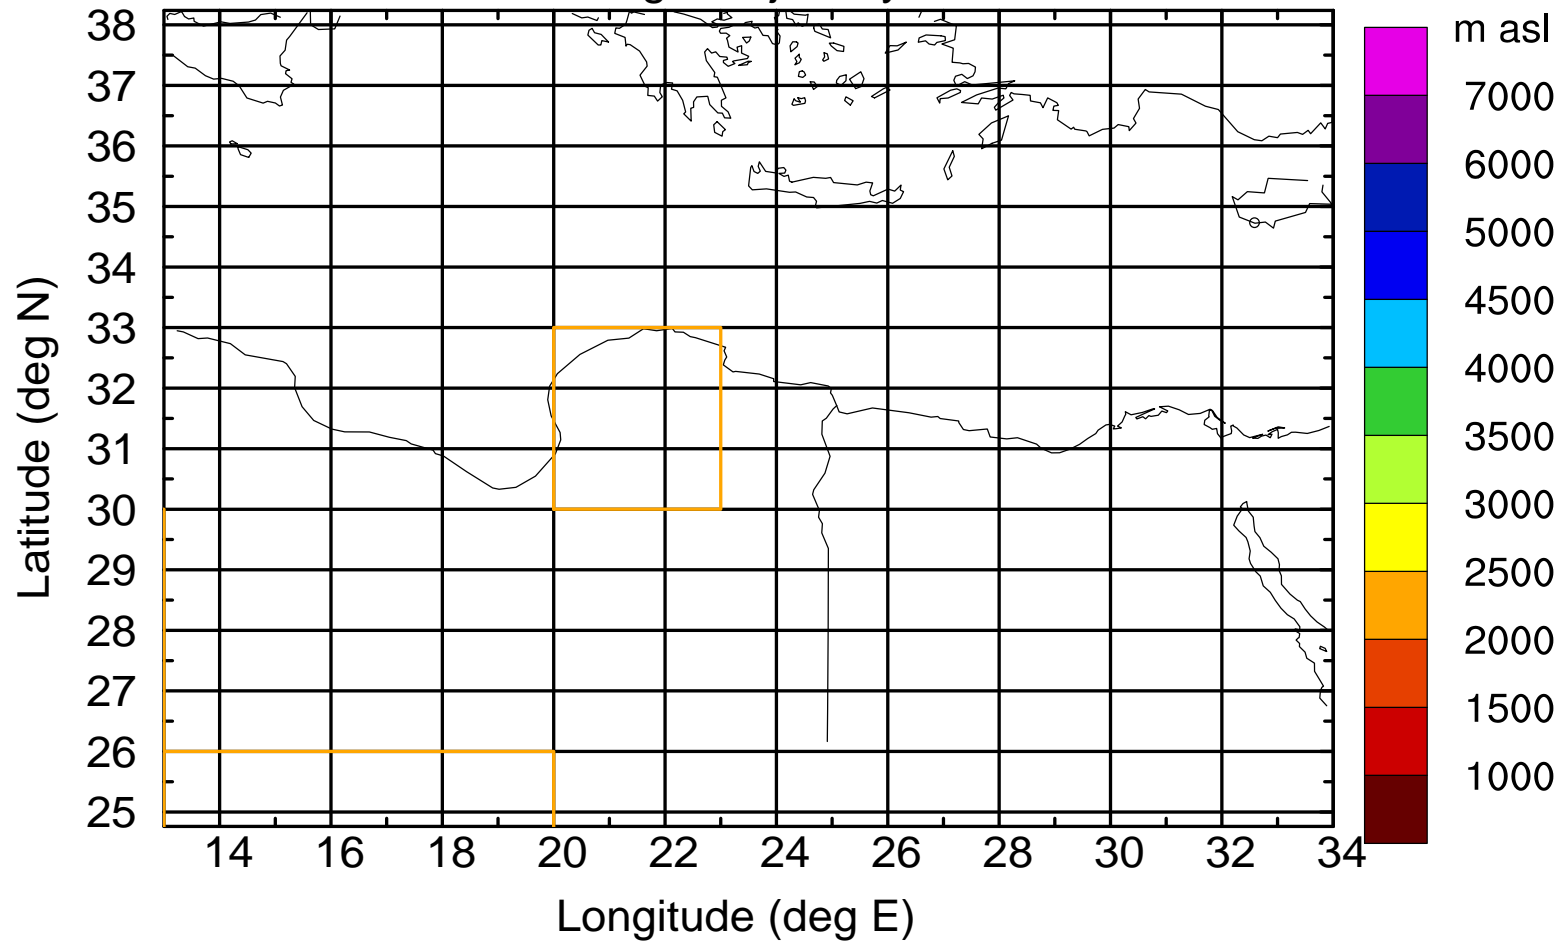

Paphos Airport ground station 20170422 4:00 UTC

Flight trajectory

Paphos Airport ground station 20170422 4:00 UTC

Flight trajectory

Paphos Airport ground station 20170422 4:00 UTC

Flight trajectory

Paphos Airport ground station 20170422 4:00 UTC