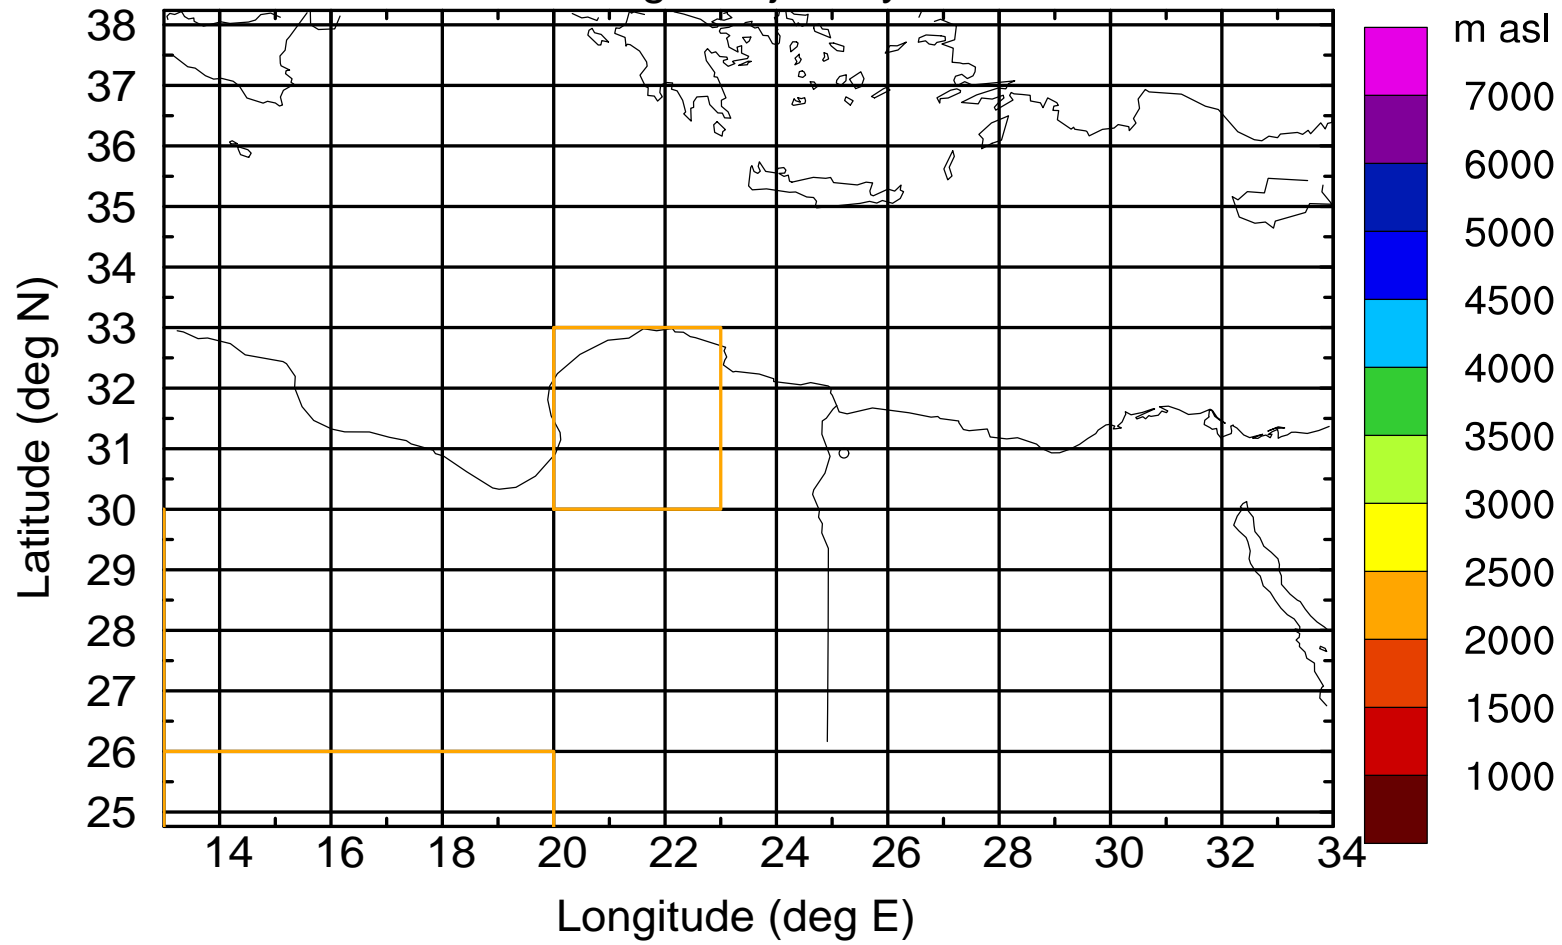

Paphos Airport ground station 20170422 4:00 UTC

Flight trajectory

Paphos Airport ground station 20170422 4:00 UTC

Flight trajectory

Paphos Airport ground station 20170422 4:00 UTC

Flight trajectory

Paphos Airport ground station 20170422 4:00 UTC