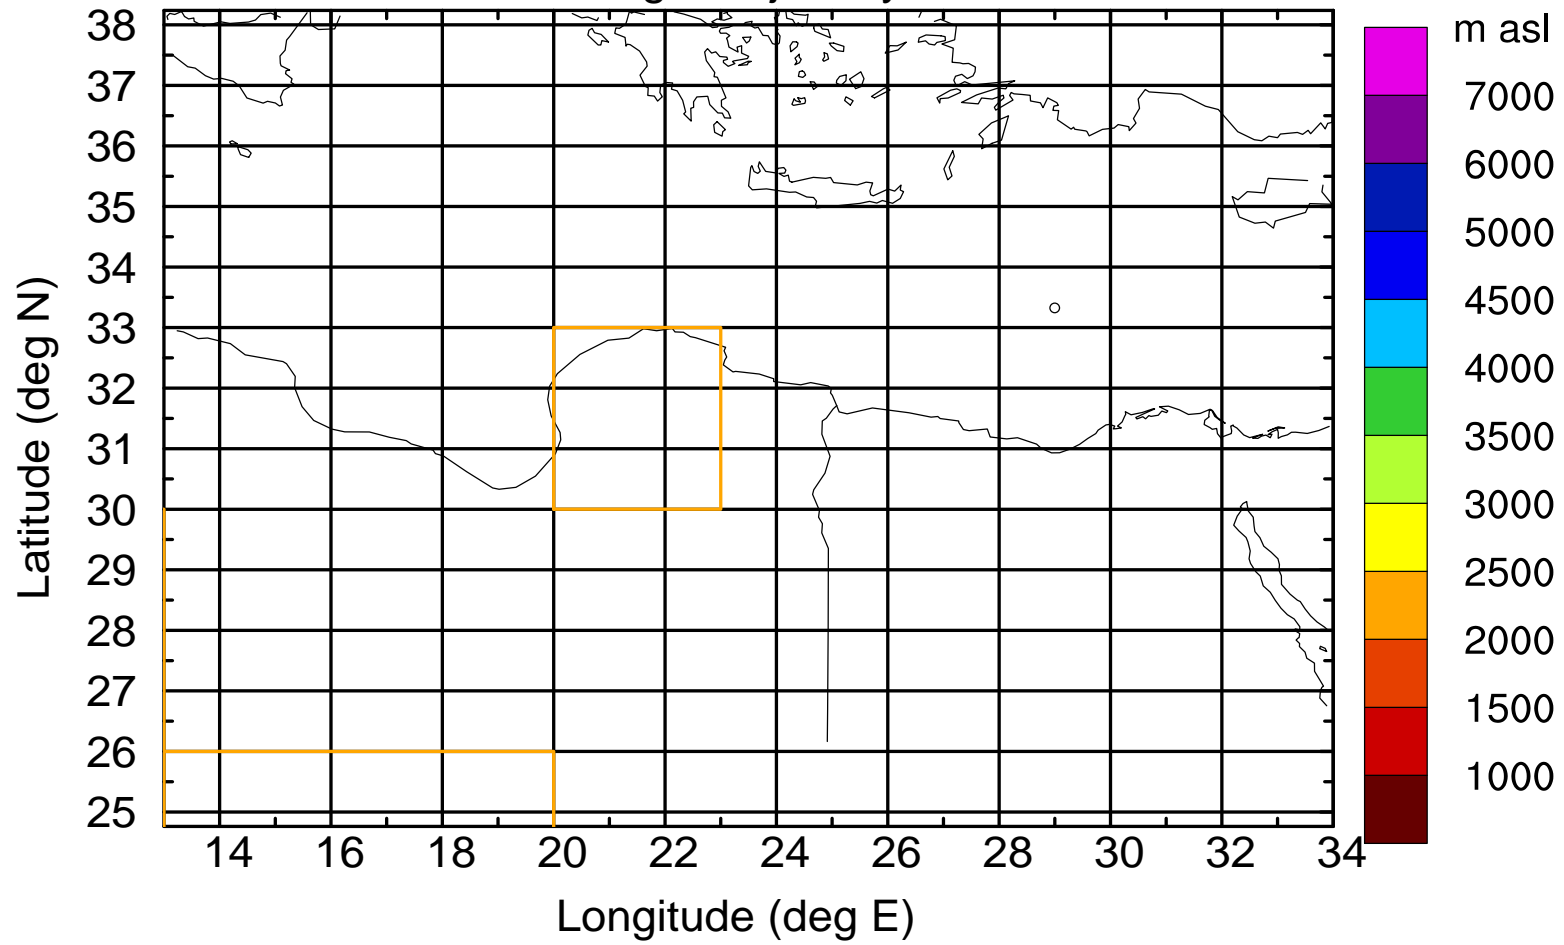

Flight trajectory

Paphos Airport ground station 20170422 4:00 UTC

Flight trajectory

Paphos Airport ground station 20170422 4:00 UTC

Flight trajectory

Paphos Airport ground station 20170422 4:00 UTC

Flight trajectory