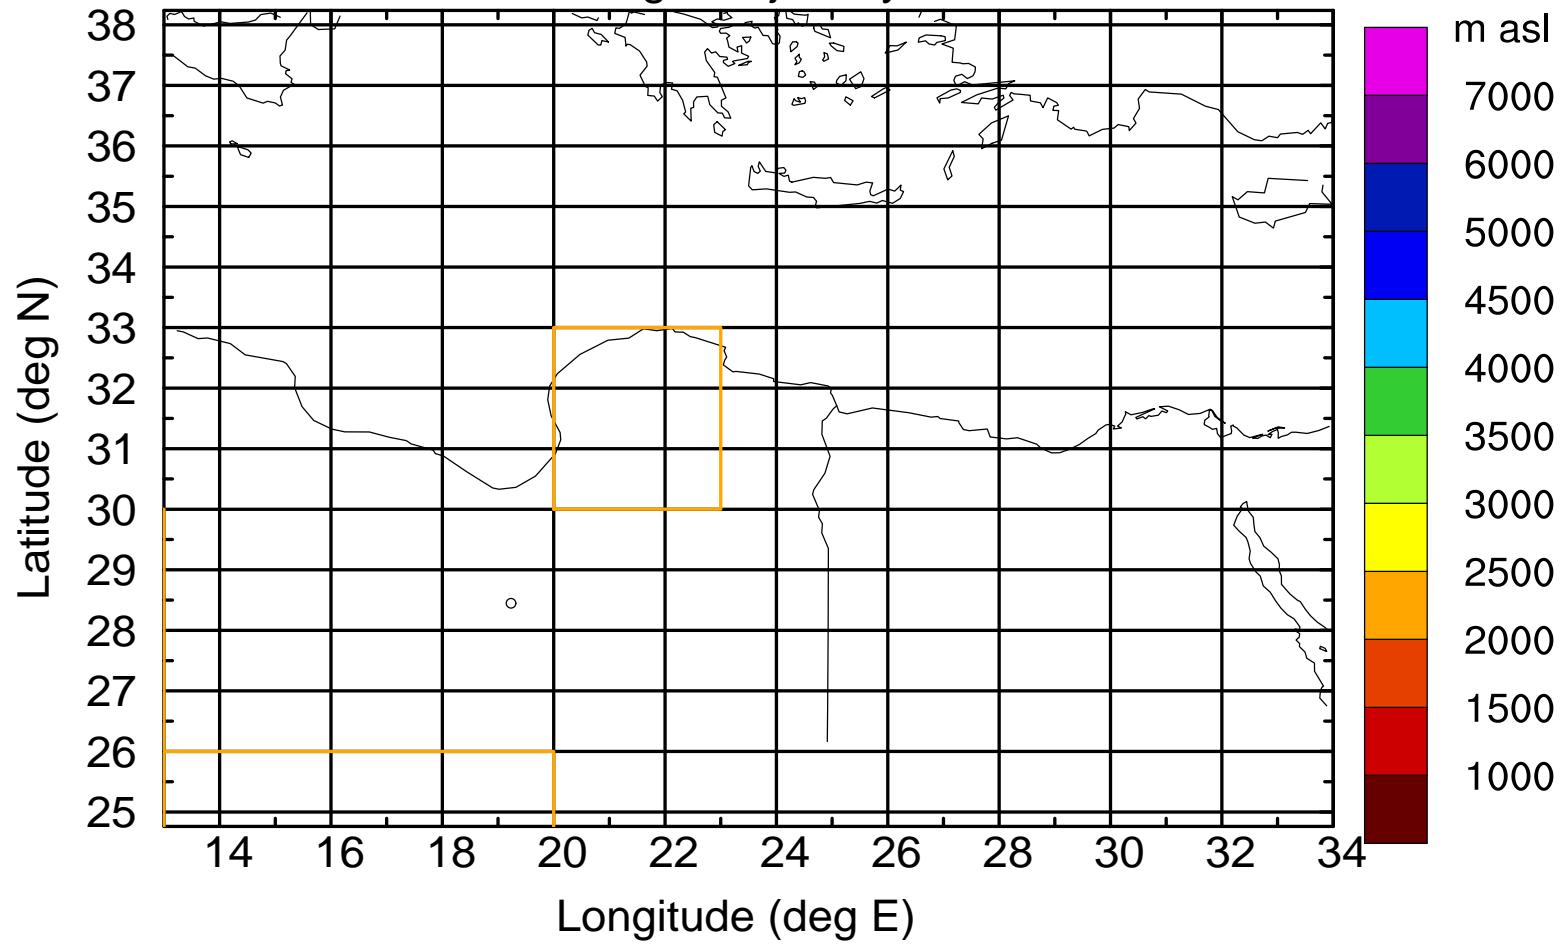

Paphos Airport ground station 20170422 4:00 UTC

Flight trajectory

Paphos Airport ground station 20170422 4:00 UTC

Flight trajectory

Paphos Airport ground station 20170422 4:00 UTC

Flight trajectory

Paphos Airport ground station 20170422 4:00 UTC