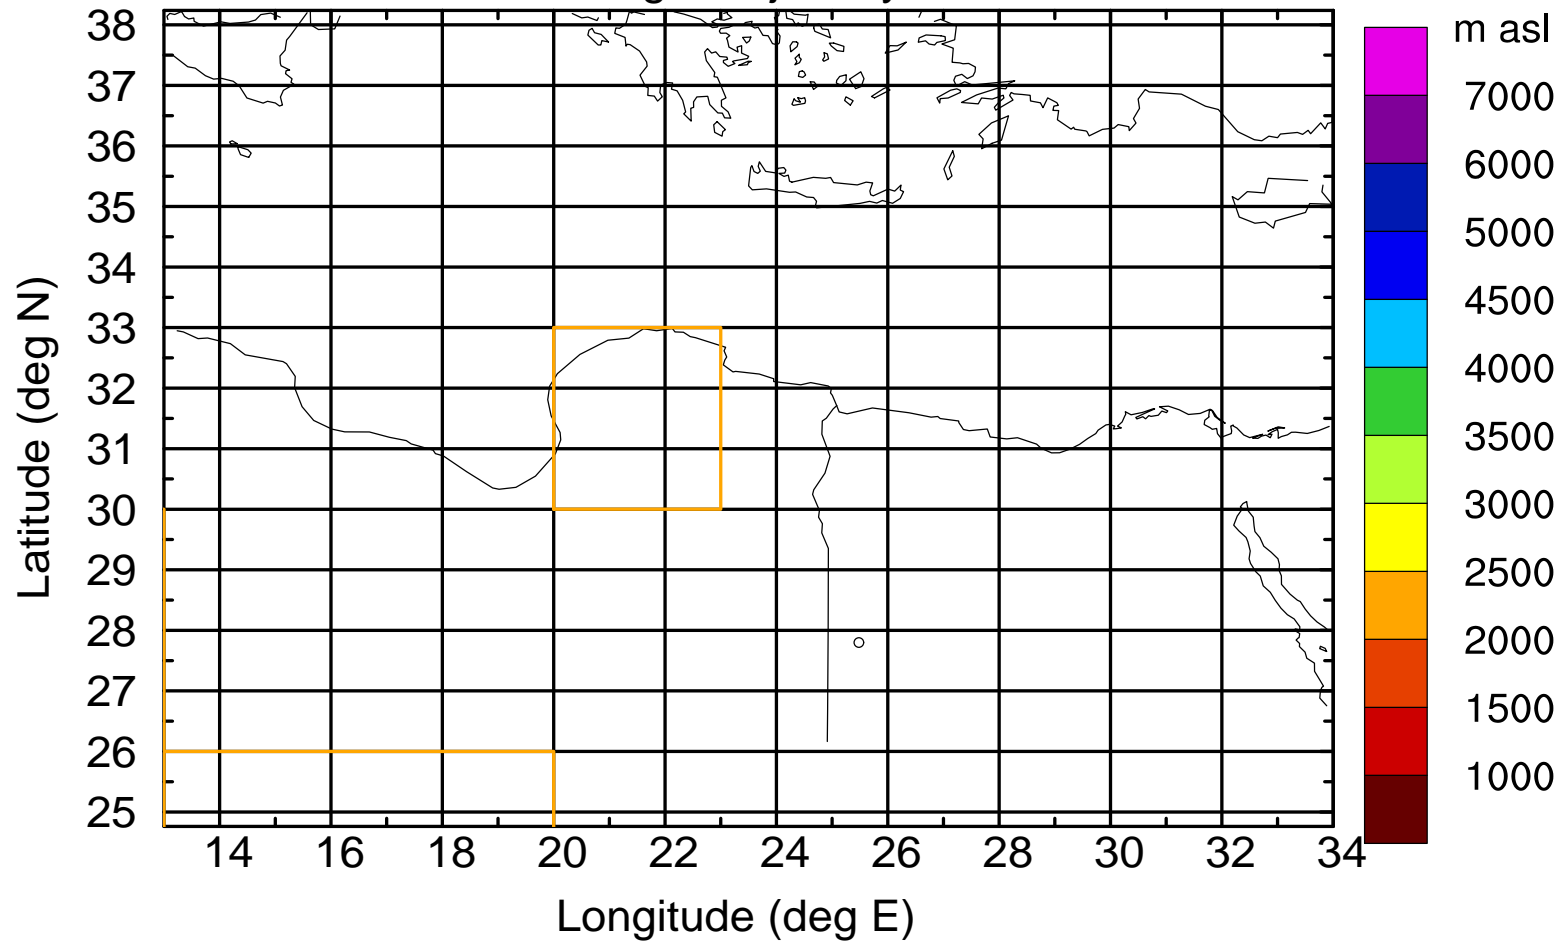

Flight trajectory

Paphos Airport ground station 20170422 4:00 UTC

Flight trajectory

Paphos Airport ground station 20170422 4:00 UTC

Flight trajectory

Paphos Airport ground station 20170422 4:00 UTC

Flight trajectory