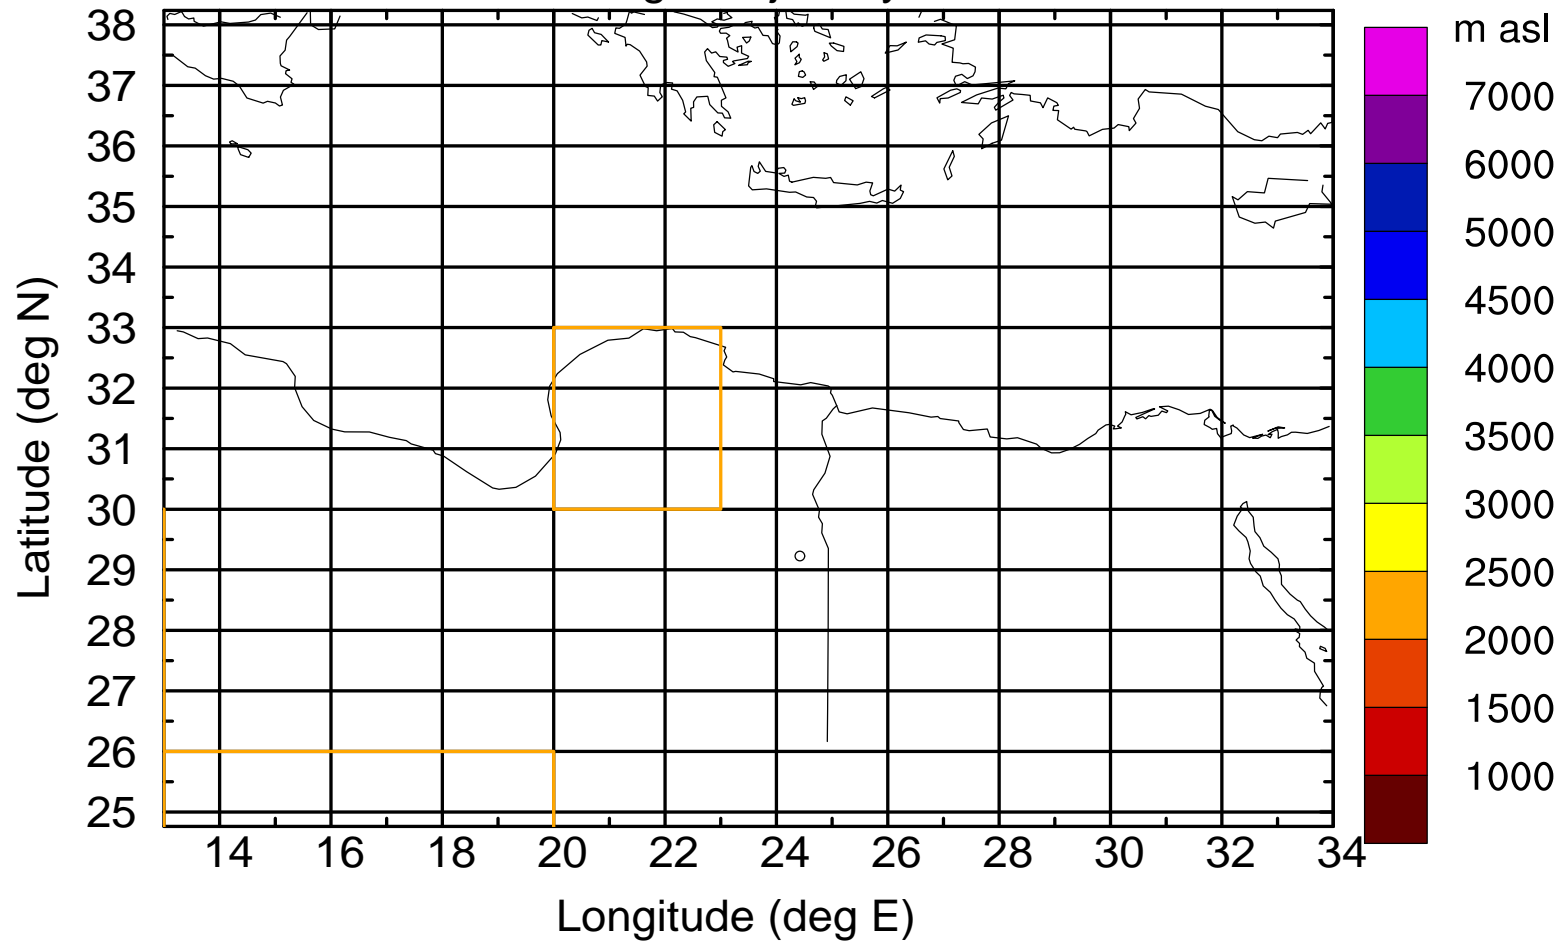

Paphos Airport ground station 20170422 4:00 UTC

Flight trajectory

Paphos Airport ground station 20170422 4:00 UTC

Flight trajectory

Paphos Airport ground station 20170422 4:00 UTC

Flight trajectory

Paphos Airport ground station 20170422 4:00 UTC