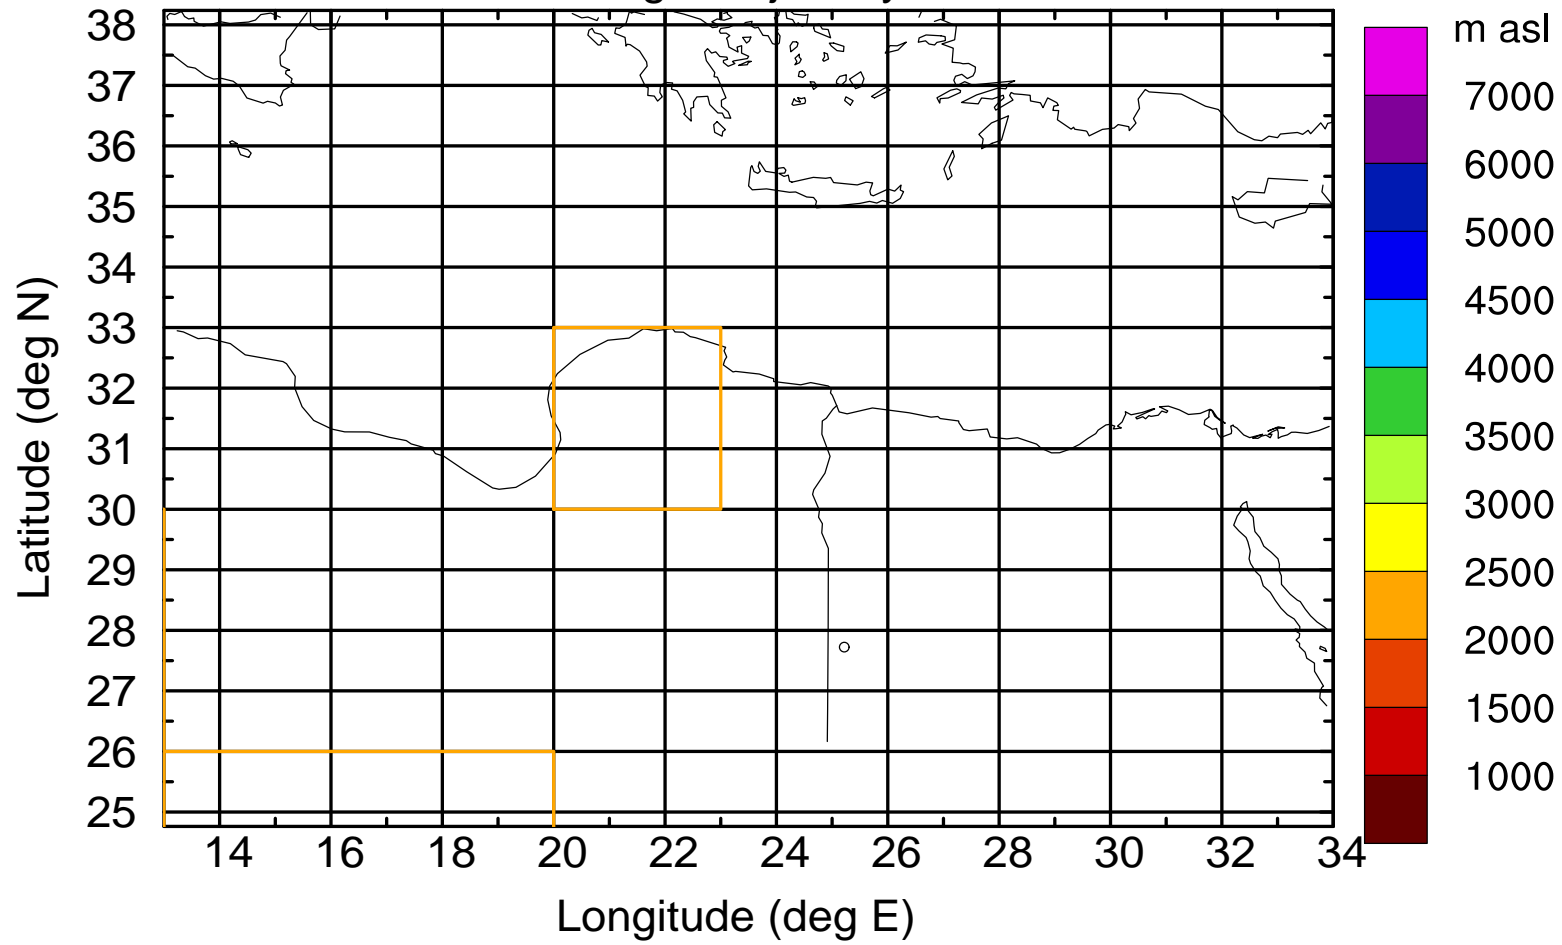

Paphos Airport ground station 20170422 4:00 UTC

Flight trajectory