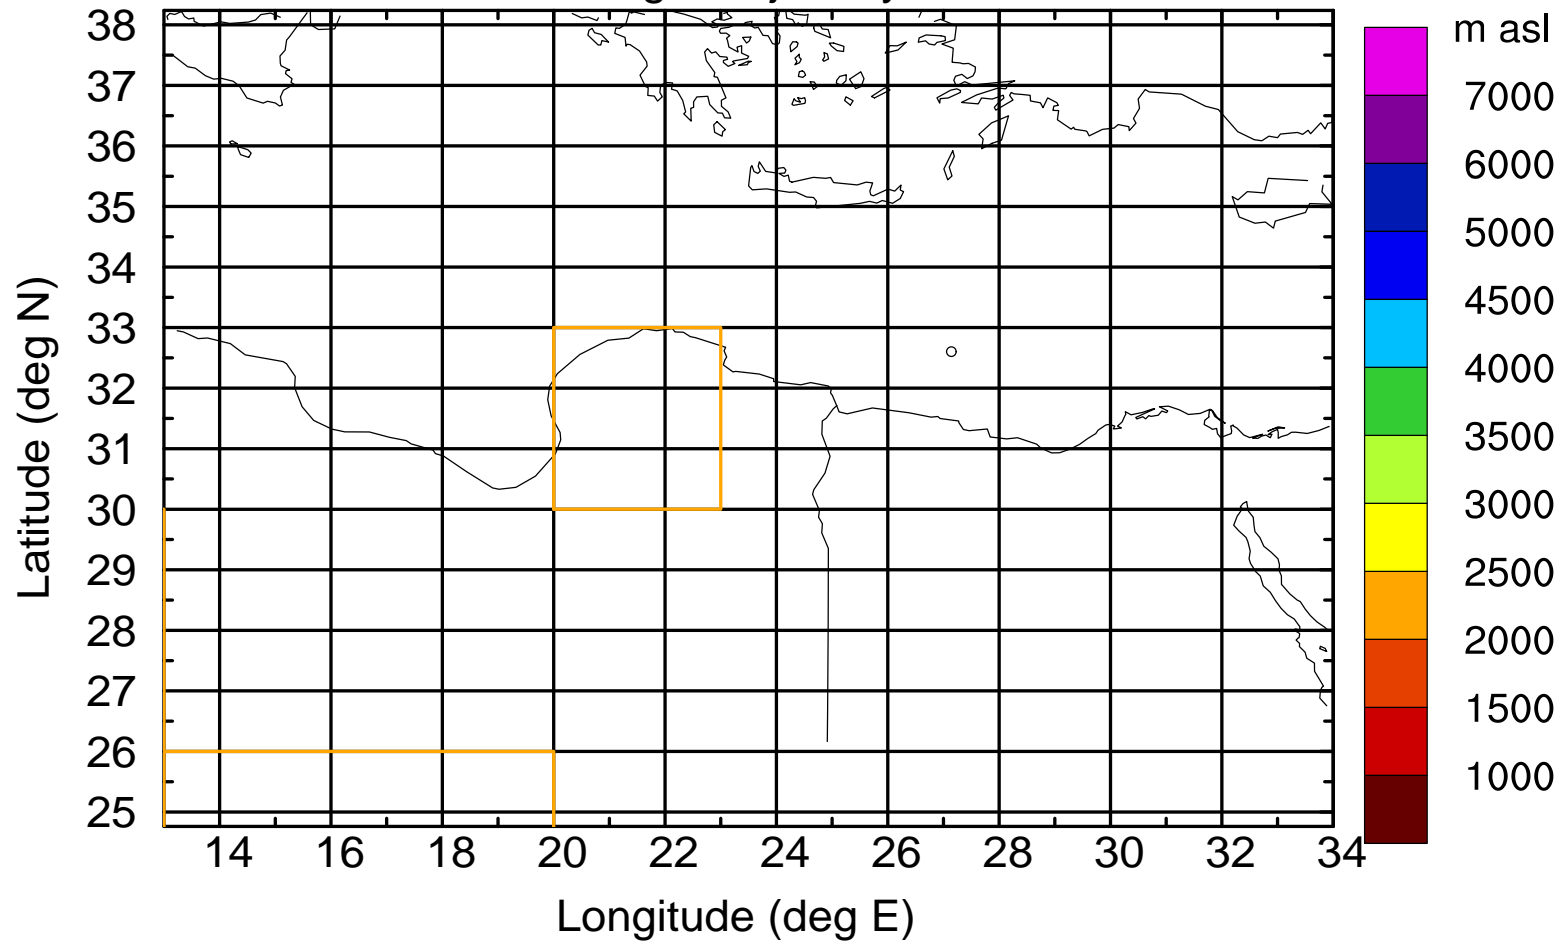

Paphos Airport ground station 20170422 4:00 UTC

Flight trajectory