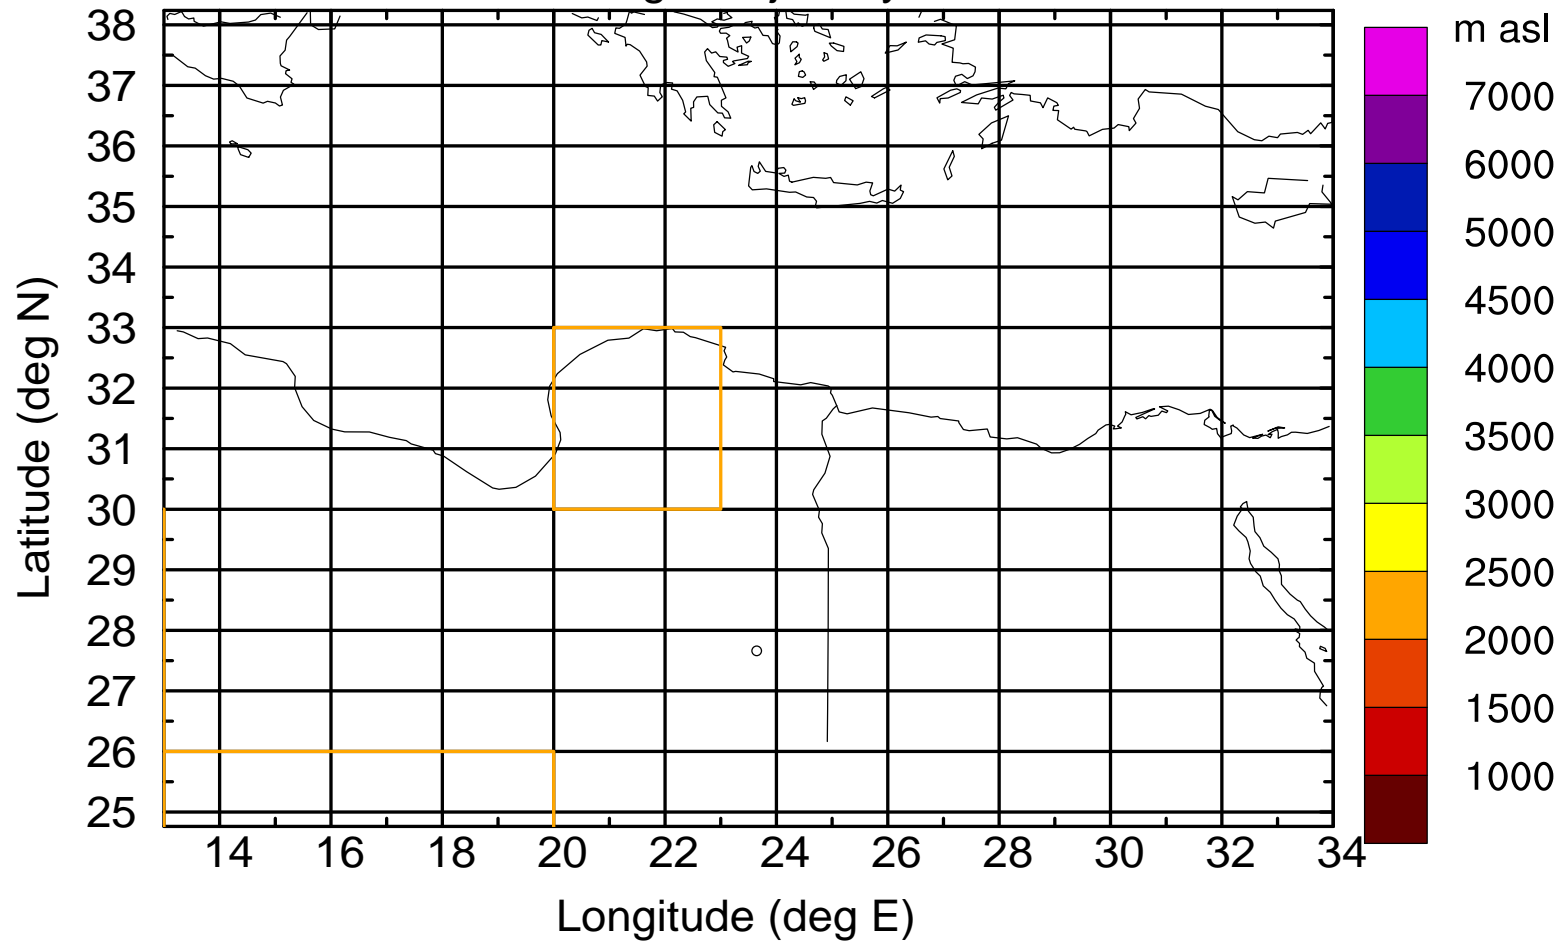

Paphos Airport ground station 20170422 4:00 UTC

Flight trajectory