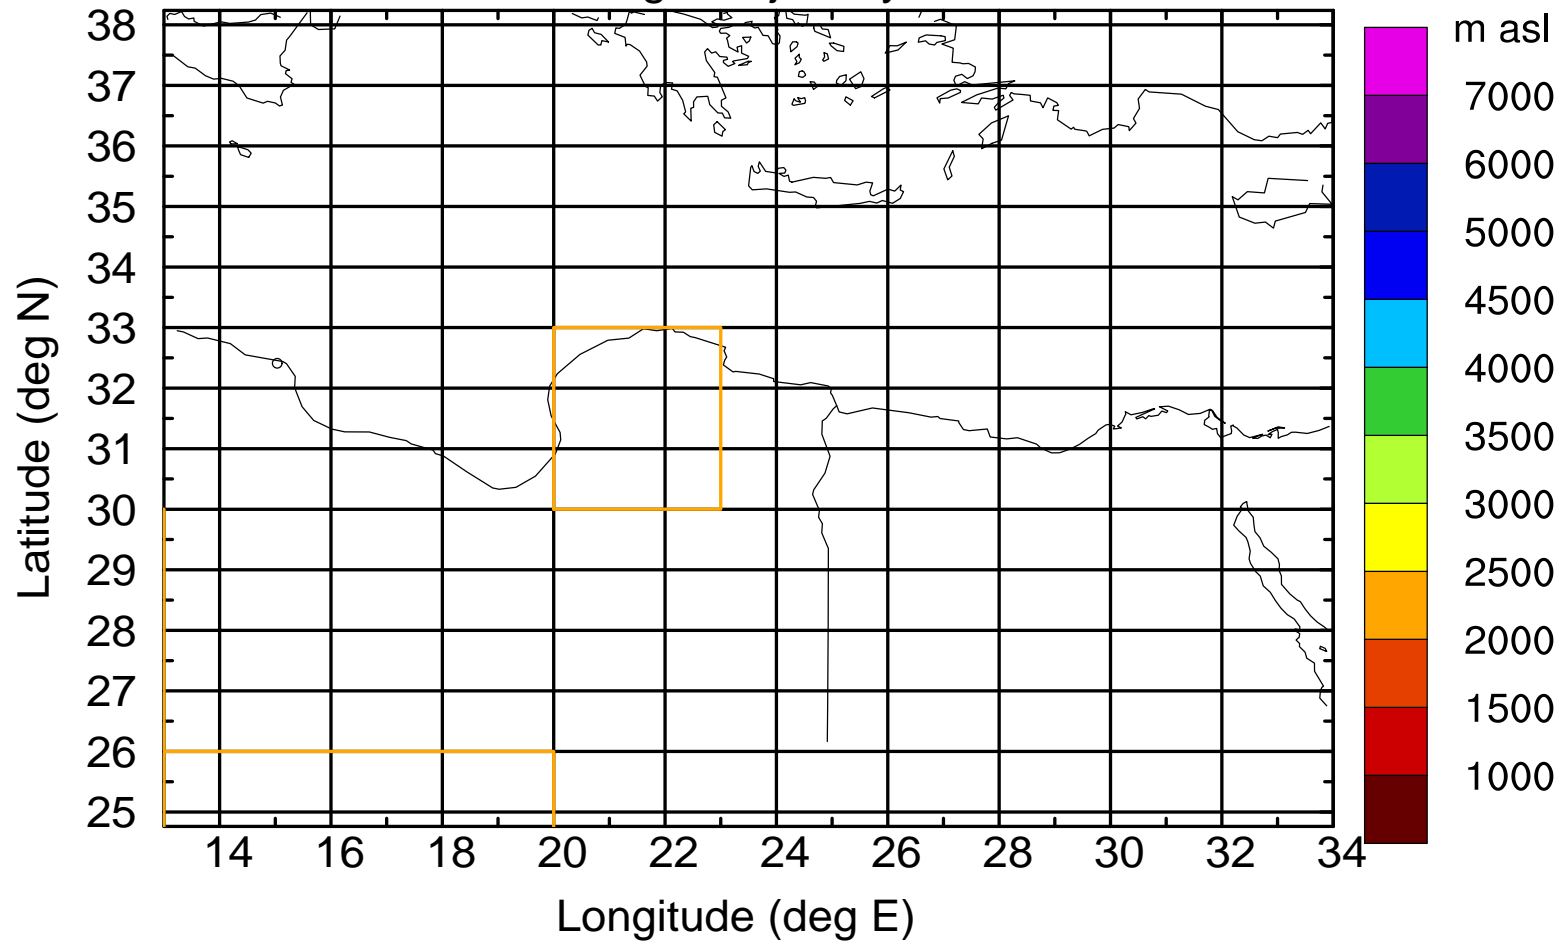

Flight trajectory

Paphos Airport ground station 20170422 4:00 UTC

Flight trajectory

Paphos Airport ground station 20170422 4:00 UTC

Flight trajectory

Paphos Airport ground station 20170422 4:00 UTC

Flight trajectory