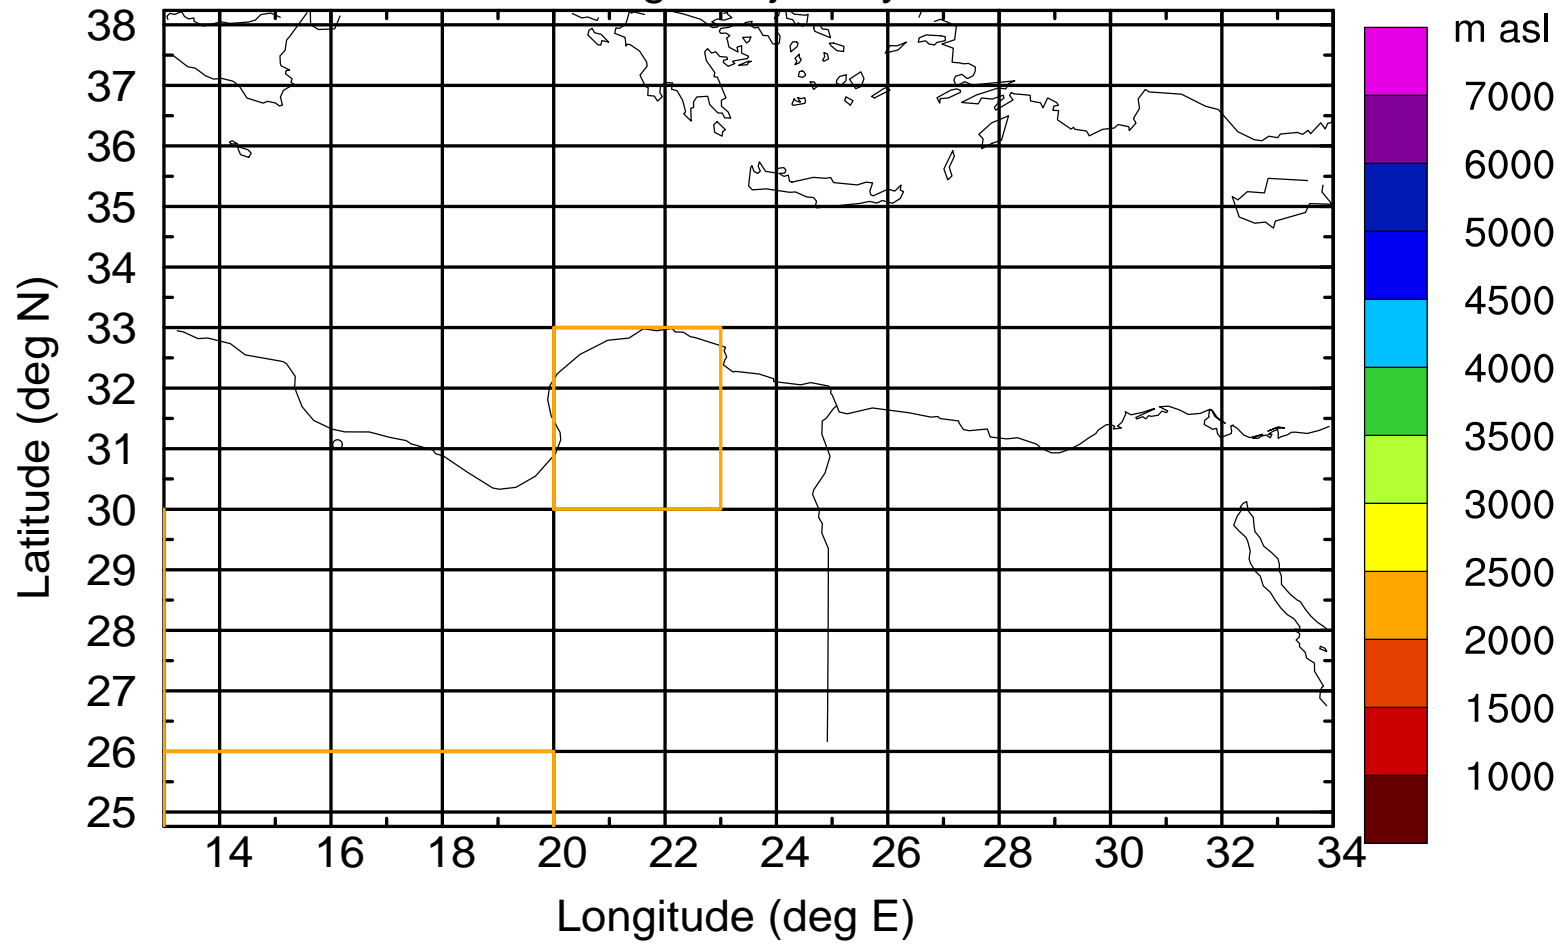

Paphos Airport ground station 20170422 4:00 UTC

Flight trajectory

Paphos Airport ground station 20170422 4:00 UTC

Flight trajectory

Paphos Airport ground station 20170422 4:00 UTC

Flight trajectory

Paphos Airport ground station 20170422 4:00 UTC