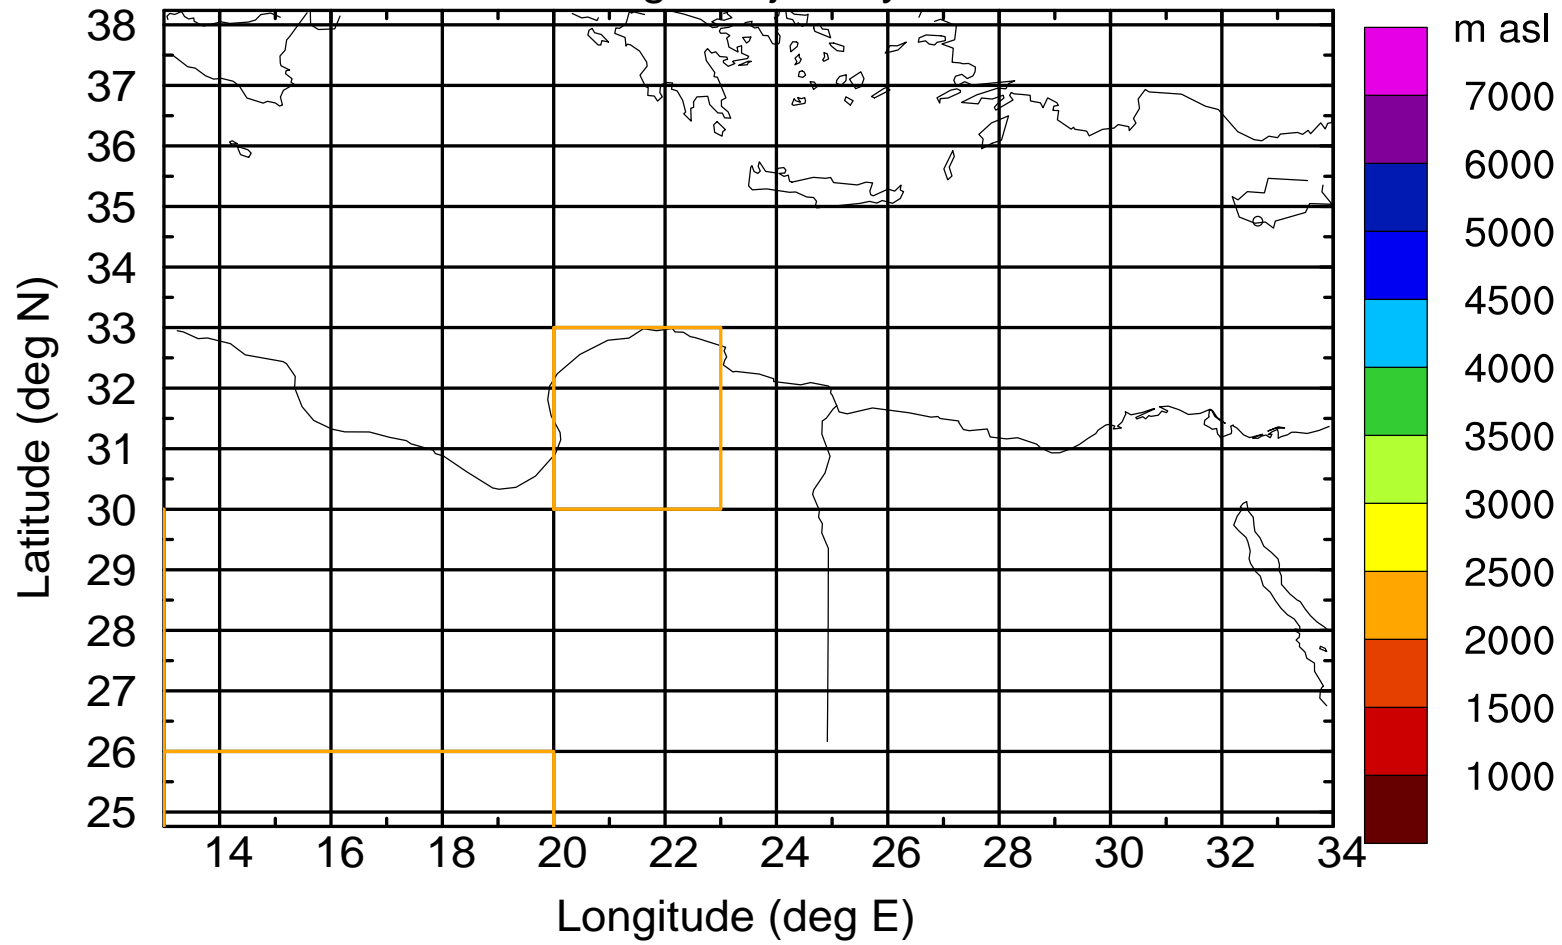

Paphos Airport ground station 20170422 4:00 UTC

Flight trajectory