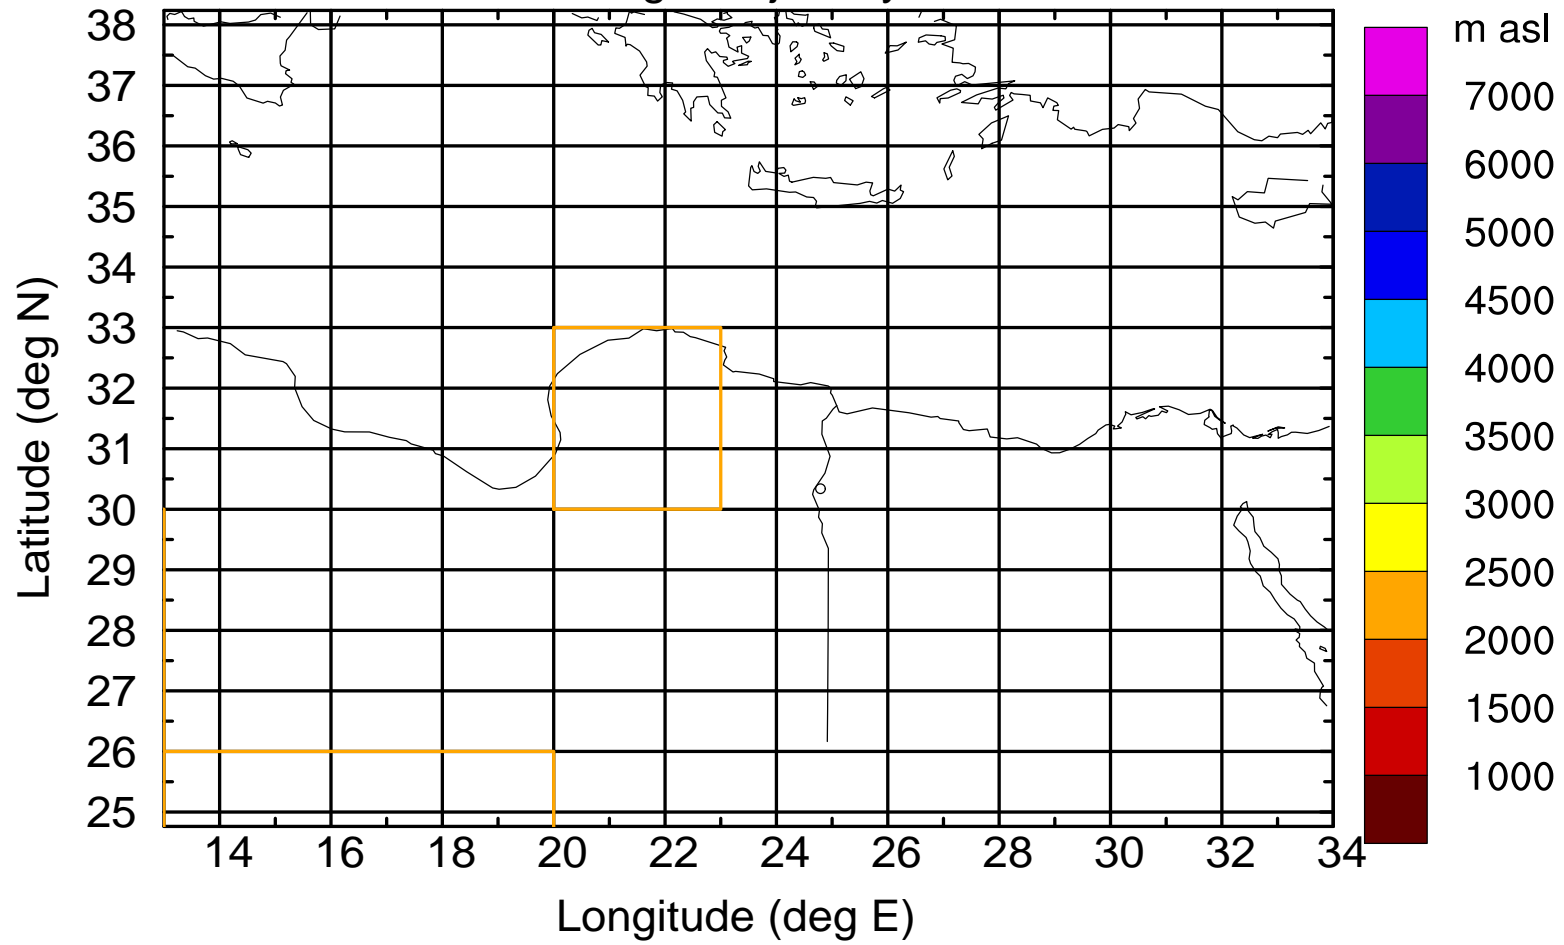

Paphos Airport ground station 20170422 4:00 UTC

Flight trajectory