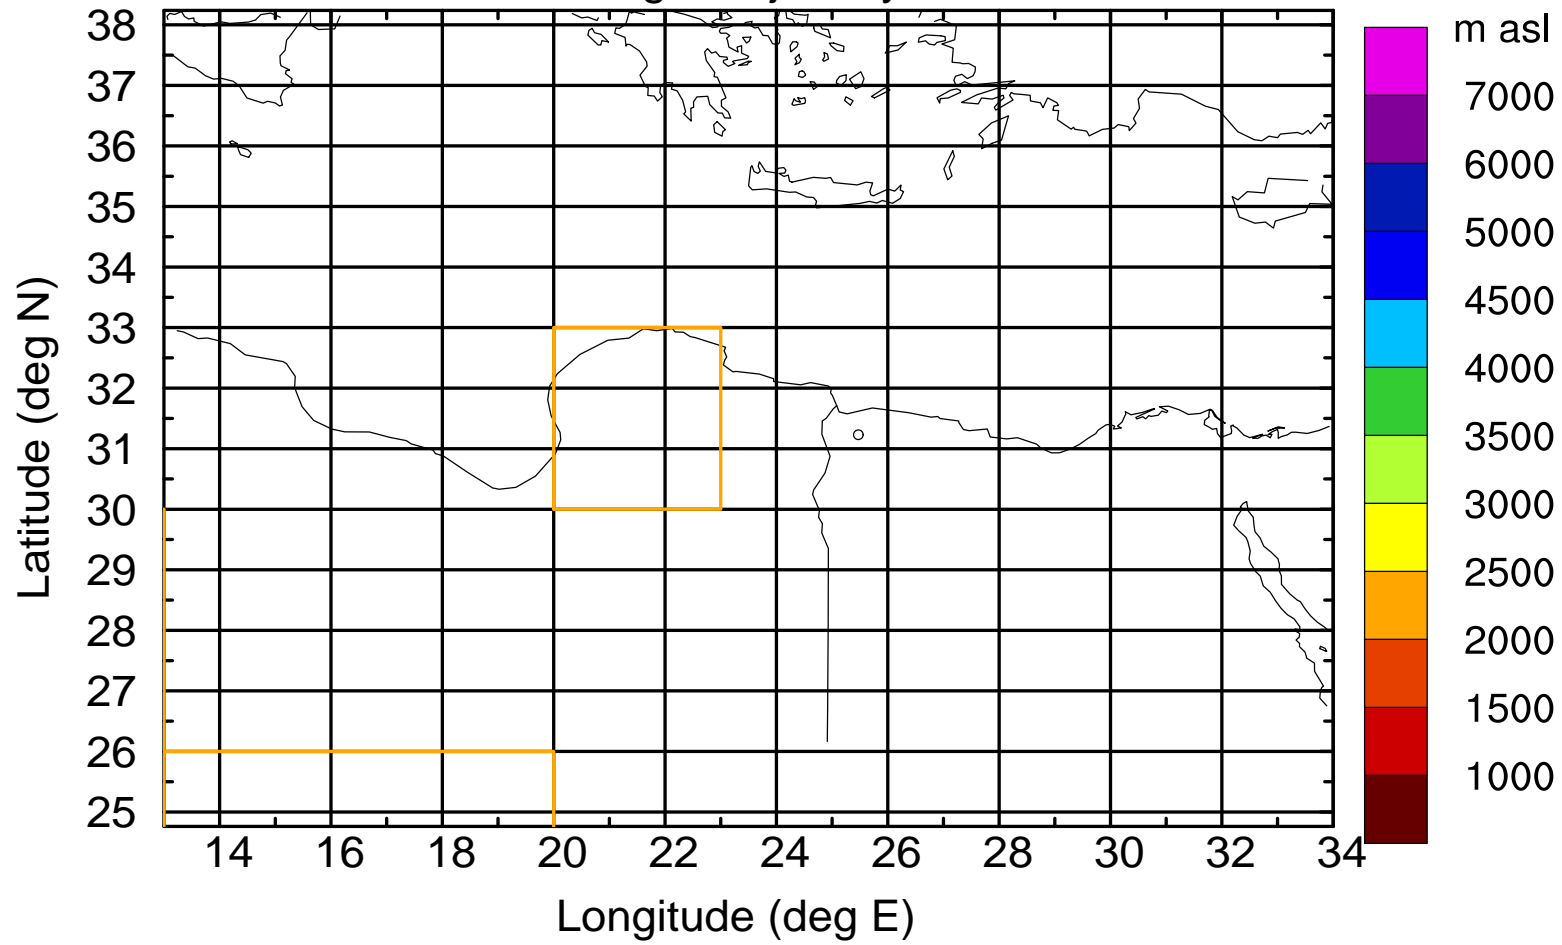

Paphos Airport ground station 20170422 4:00 UTC

Flight trajectory