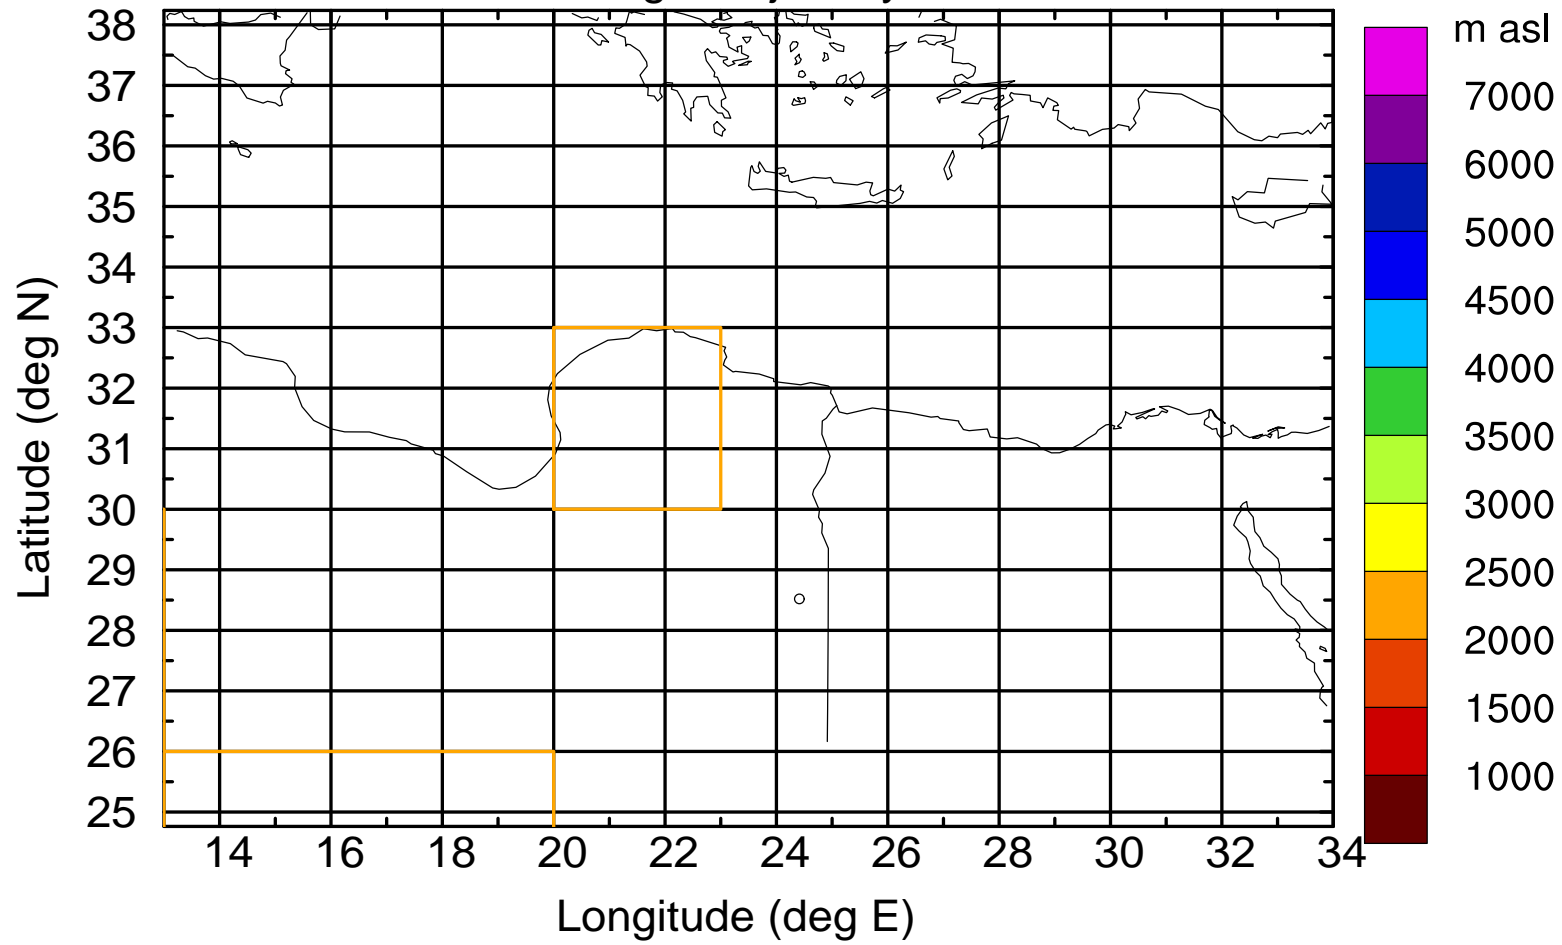

Flight trajectory

Paphos Airport ground station 20170422 4:00 UTC

Flight trajectory

Paphos Airport ground station 20170422 4:00 UTC

Flight trajectory

Paphos Airport ground station 20170422 4:00 UTC

Flight trajectory