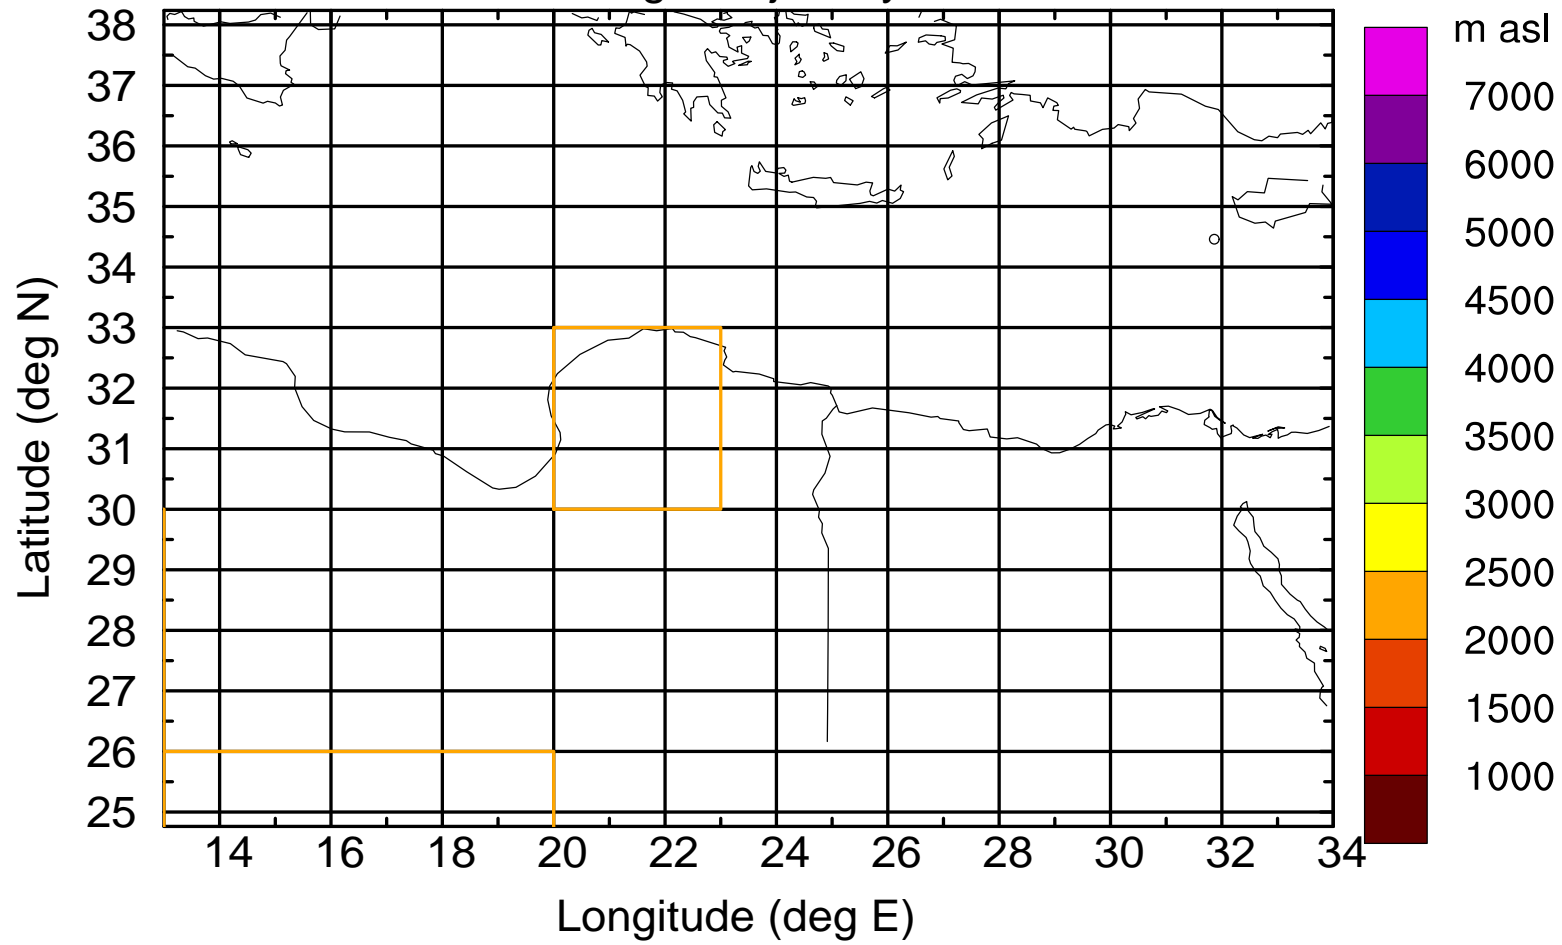

Paphos Airport ground station 20170422 4:00 UTC

Flight trajectory