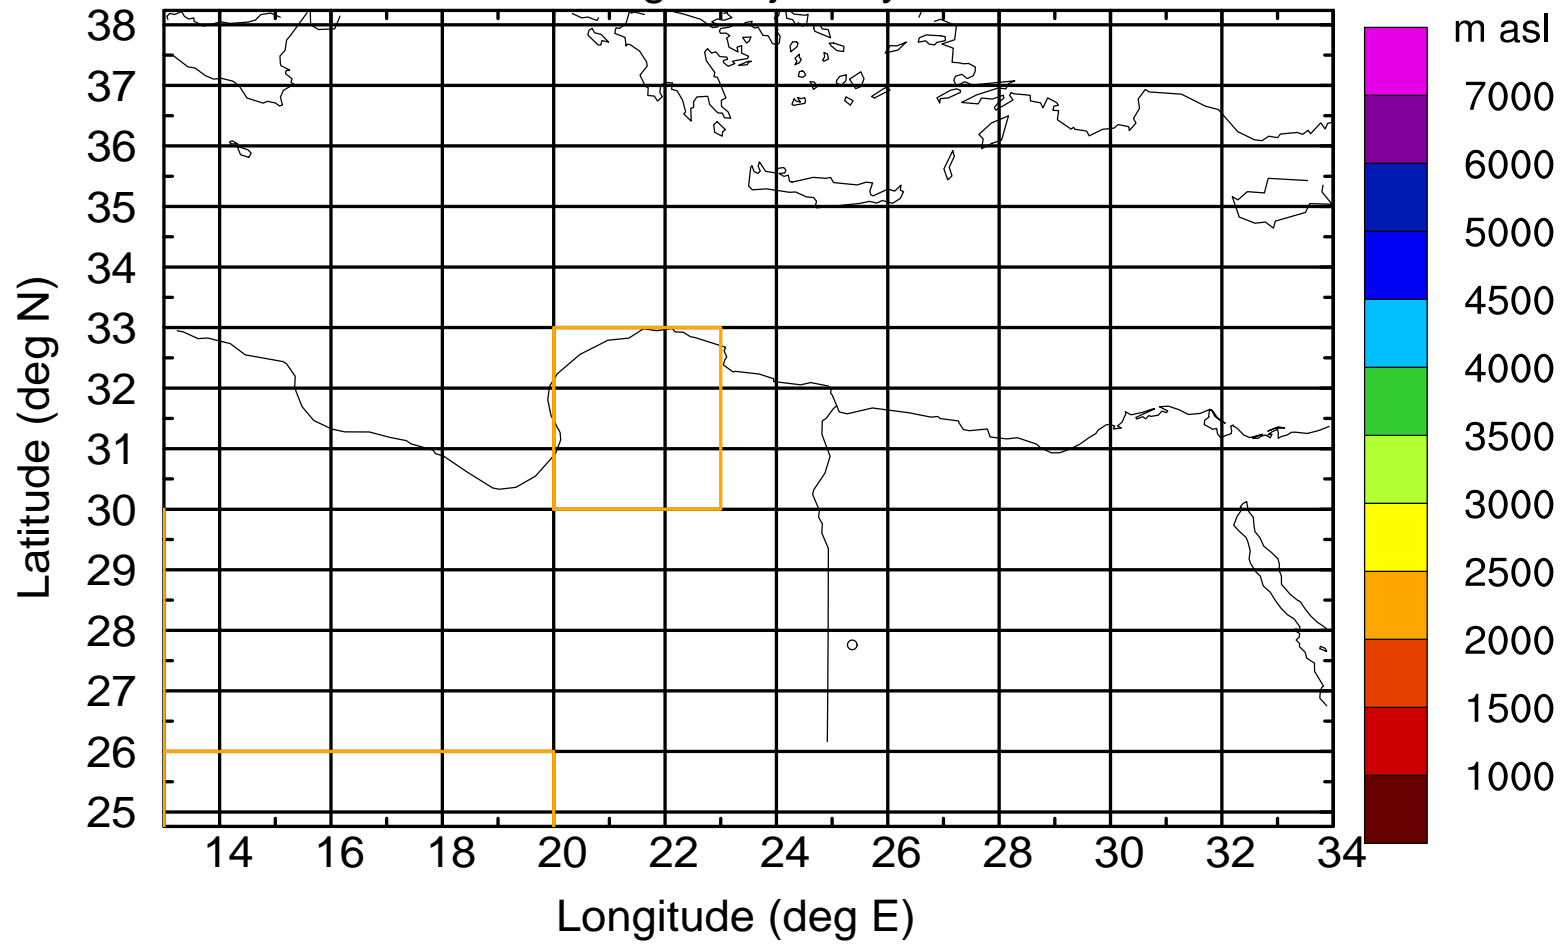

Paphos Airport ground station 20170422 4:00 UTC

Flight trajectory