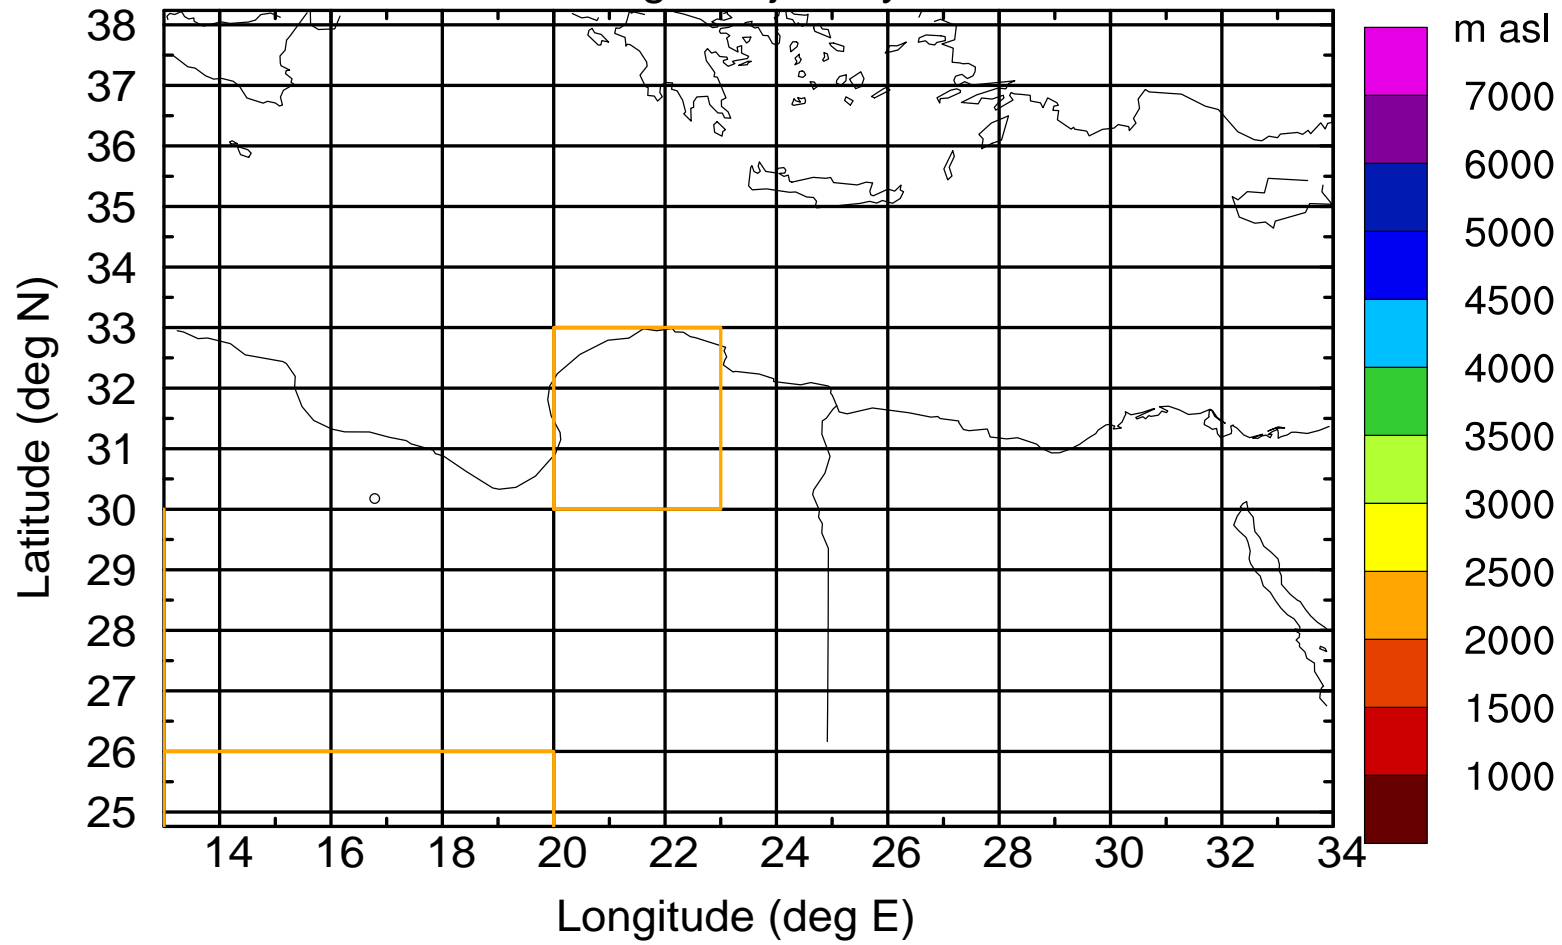

Flight trajectory

Paphos Airport ground station 20170422 4:00 UTC

Flight trajectory

Paphos Airport ground station 20170422 4:00 UTC

Flight trajectory

Paphos Airport ground station 20170422 4:00 UTC

Flight trajectory