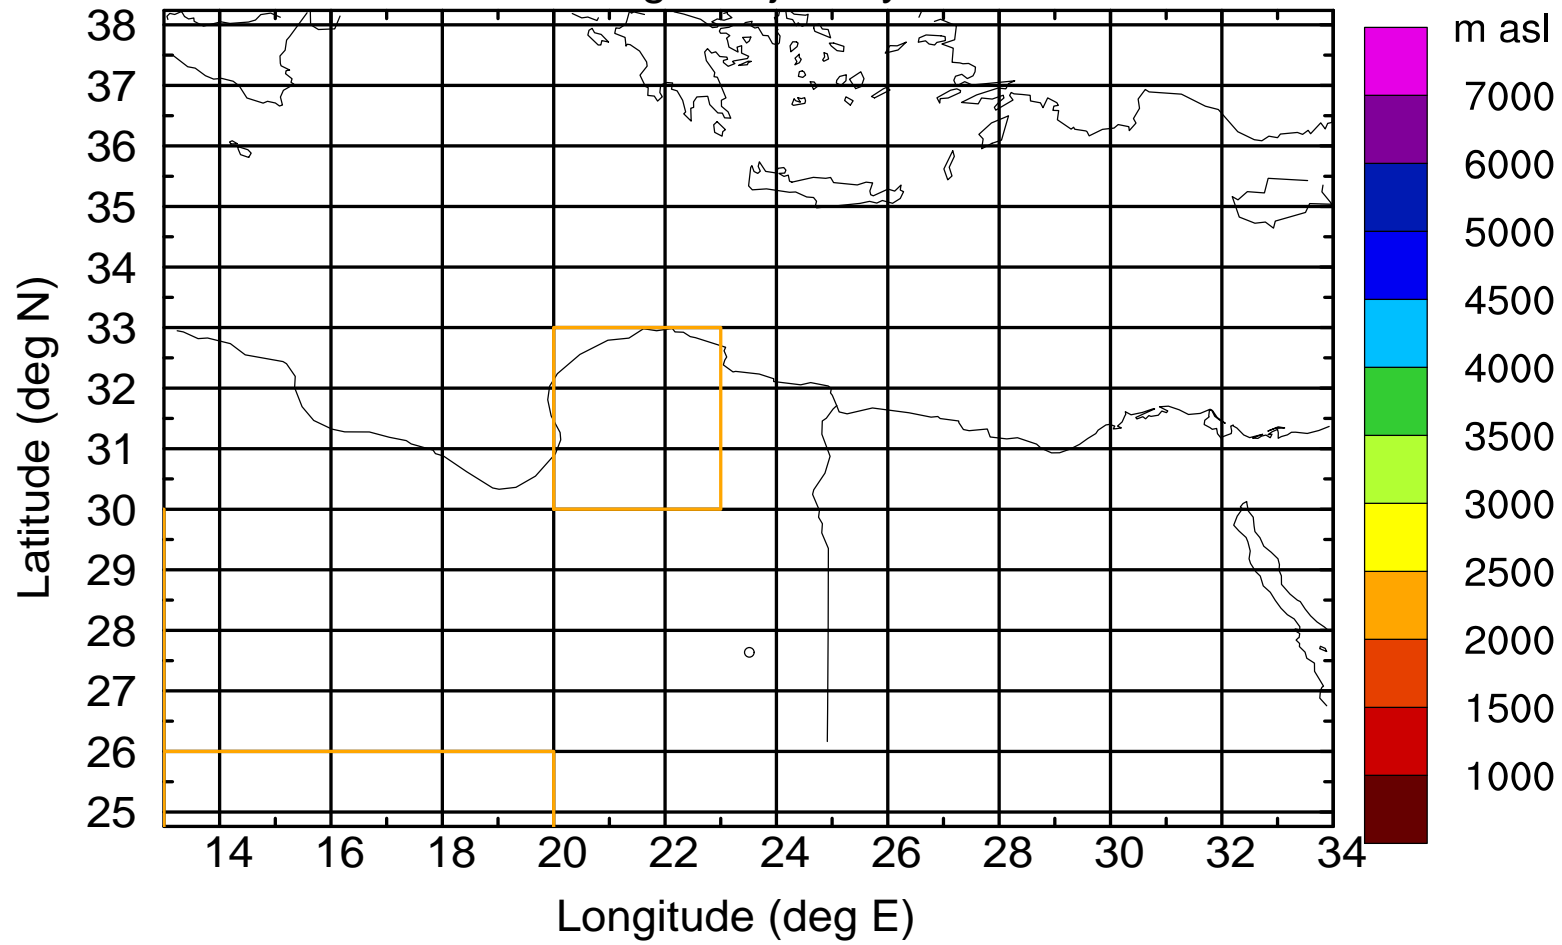

Paphos Airport ground station 20170422 4:00 UTC

Flight trajectory