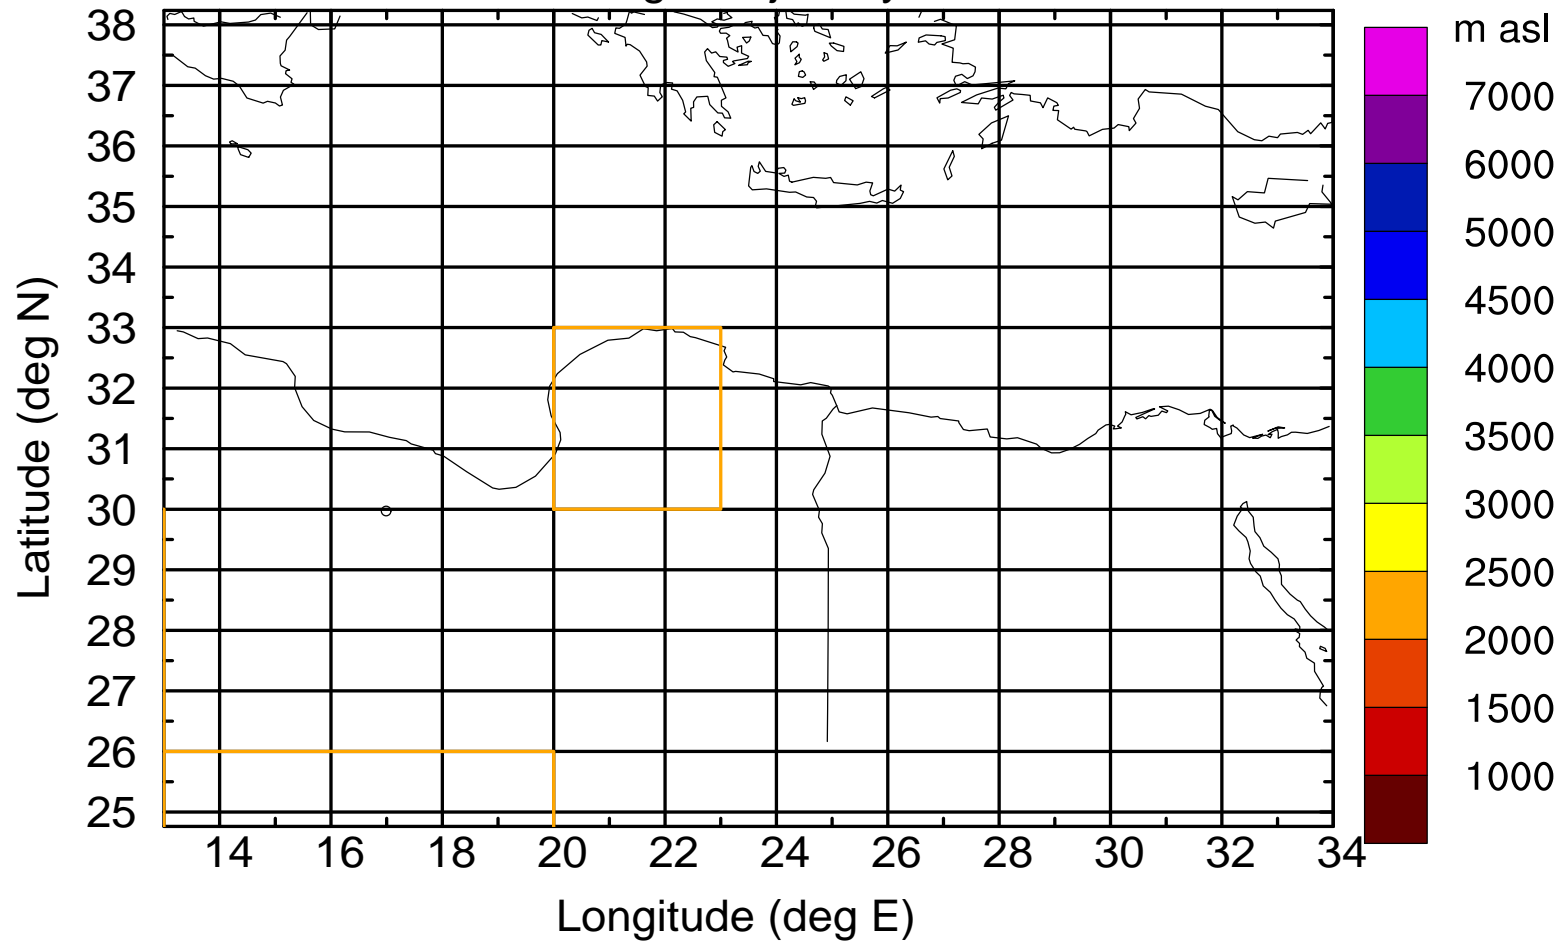

Flight trajectory

Paphos Airport ground station 20170422 4:00 UTC

Flight trajectory

Paphos Airport ground station 20170422 4:00 UTC

Flight trajectory

Paphos Airport ground station 20170422 4:00 UTC

Flight trajectory