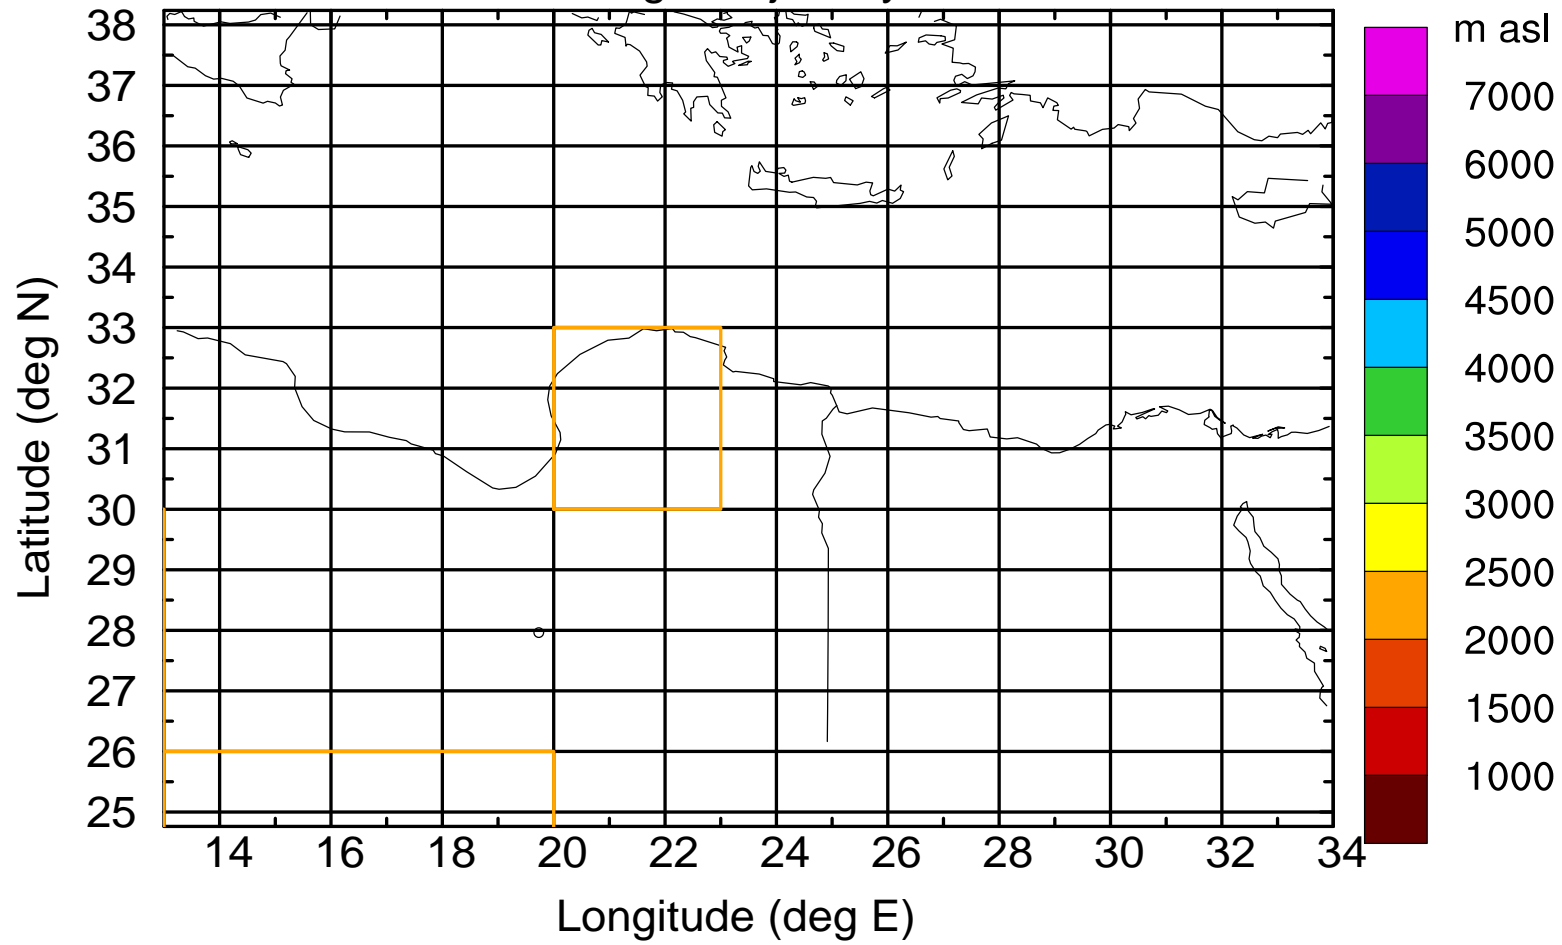

Flight trajectory

Paphos Airport ground station 20170422 4:00 UTC

Flight trajectory

Paphos Airport ground station 20170422 4:00 UTC

Flight trajectory

Paphos Airport ground station 20170422 4:00 UTC

Flight trajectory