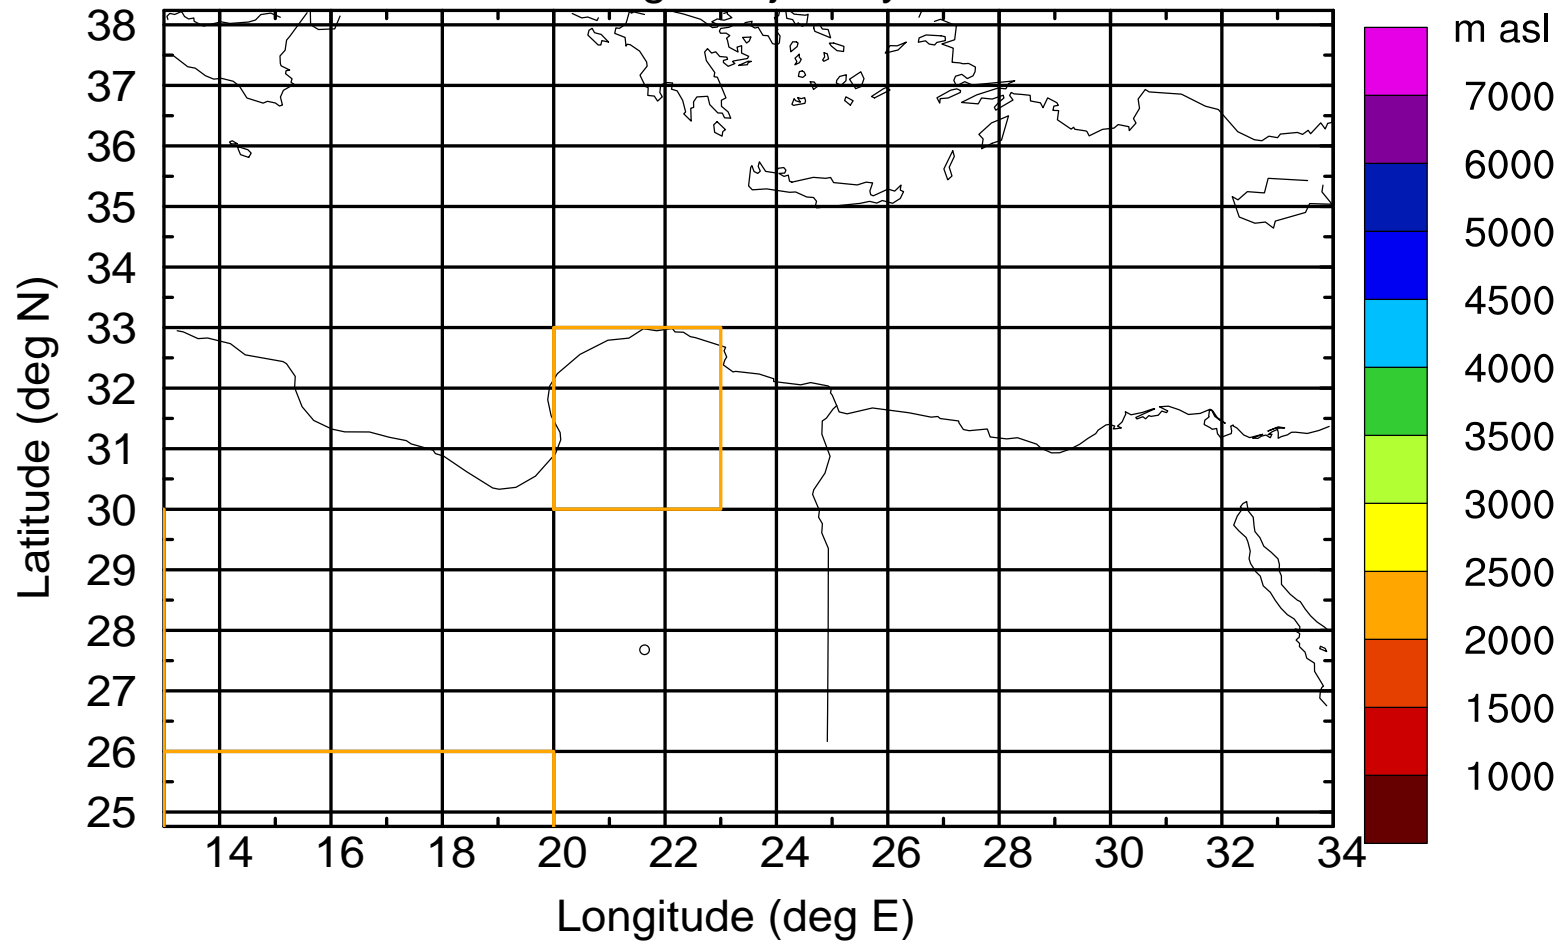

Paphos Airport ground station 20170422 4:00 UTC

Flight trajectory