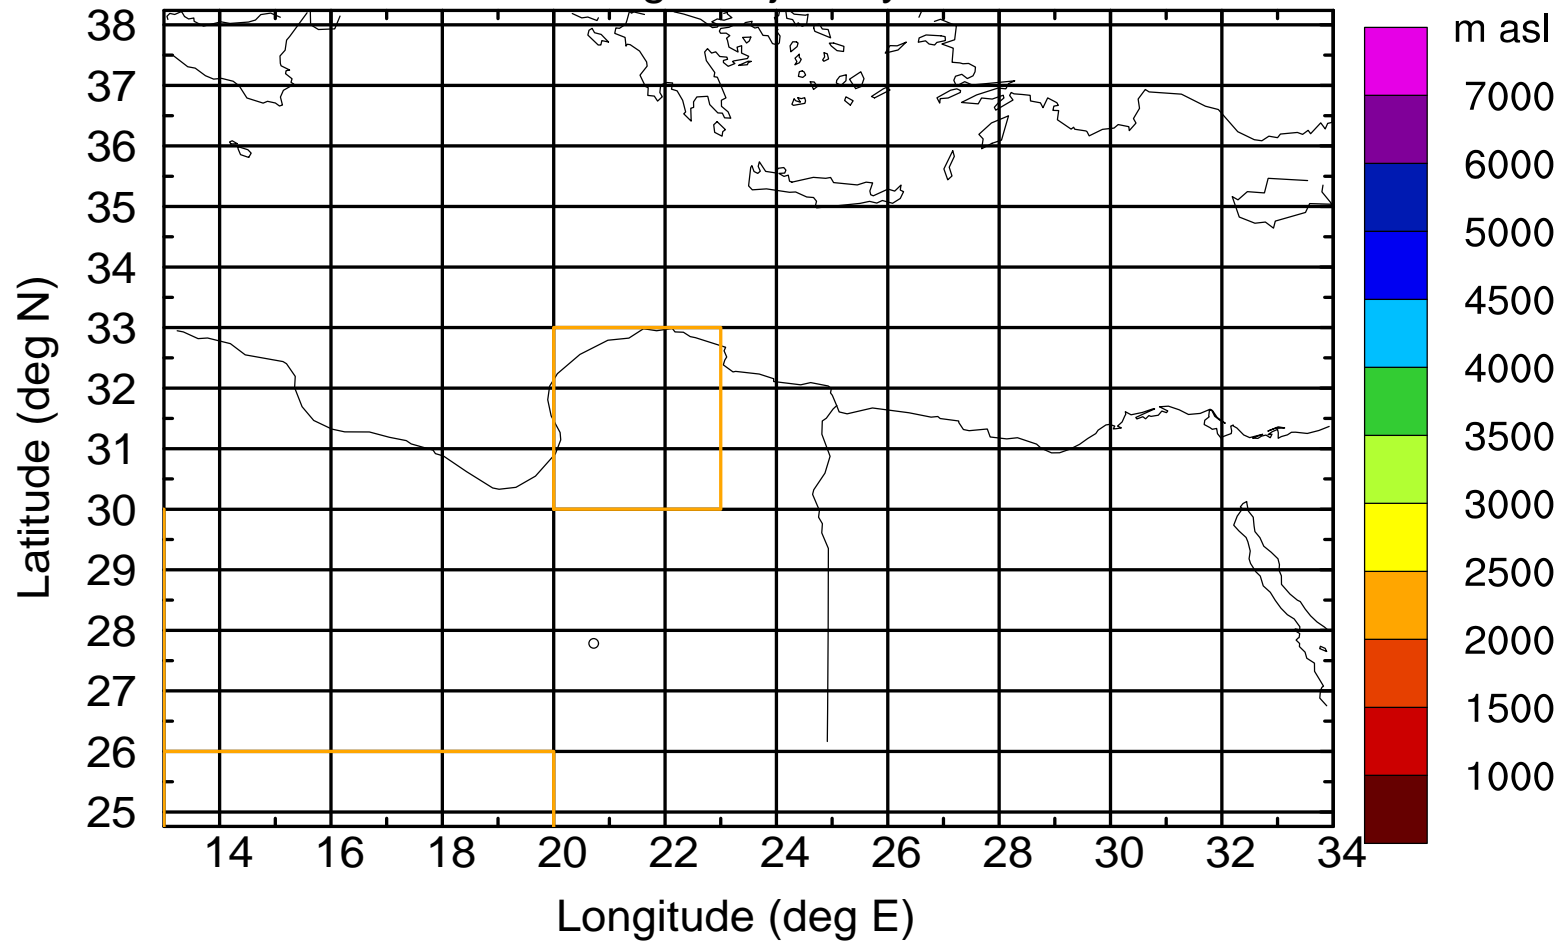

Paphos Airport ground station 20170422 4:00 UTC

Flight trajectory