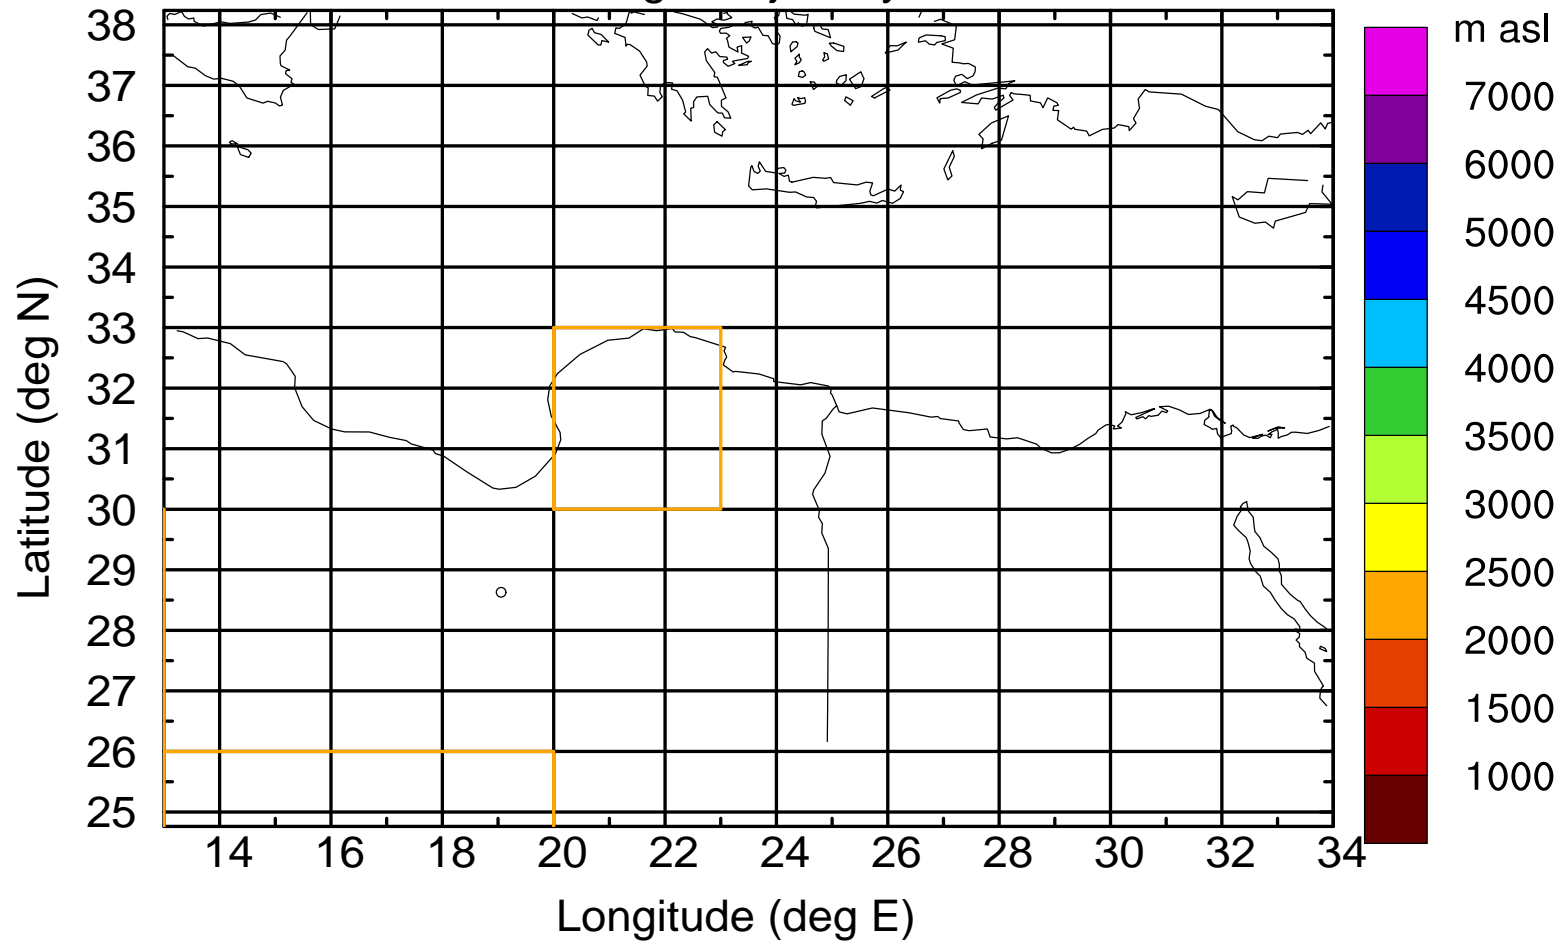

Paphos Airport ground station 20170422 4:00 UTC

Flight trajectory