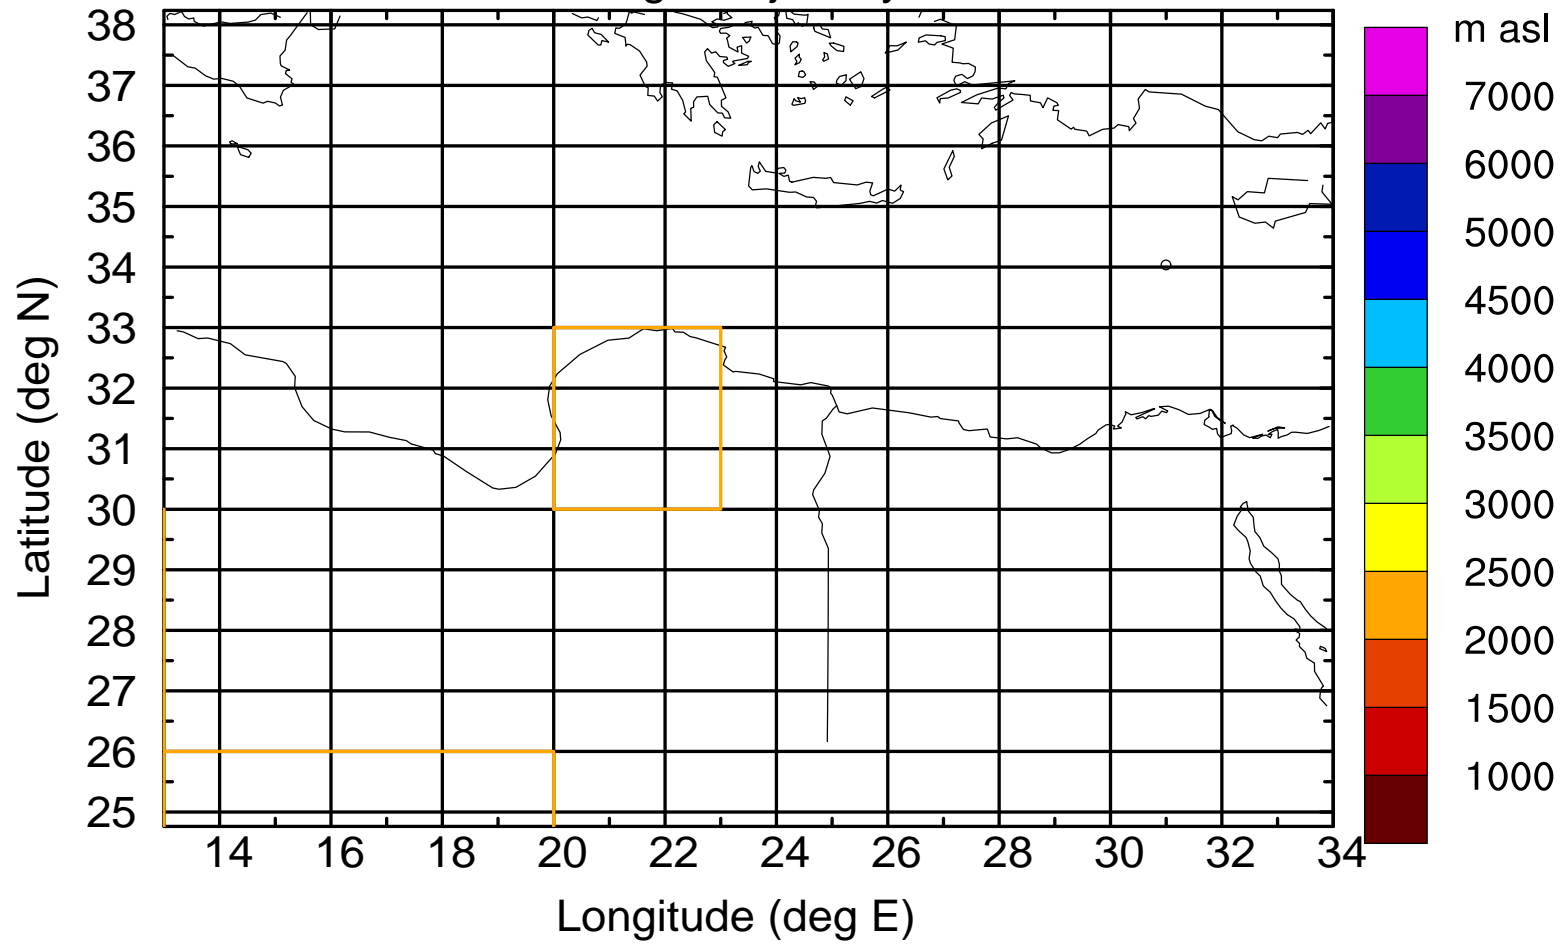

Flight trajectory

Paphos Airport ground station 20170422 4:00 UTC

Flight trajectory

Paphos Airport ground station 20170422 4:00 UTC

Flight trajectory

Paphos Airport ground station 20170422 4:00 UTC

Flight trajectory