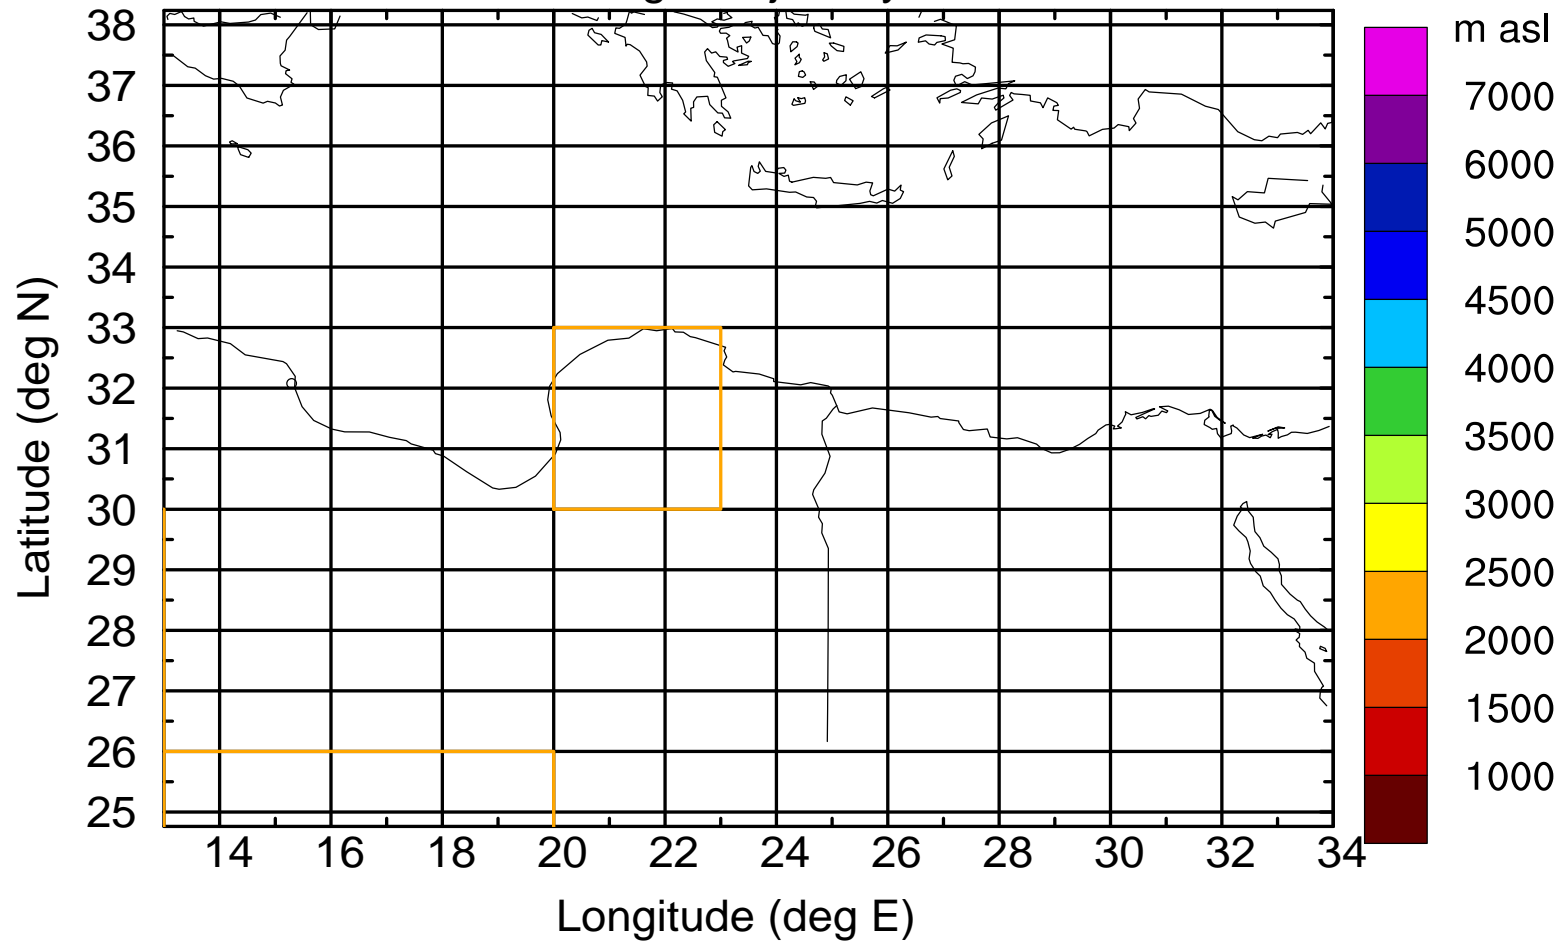

Flight trajectory

Paphos Airport ground station 20170422 4:00 UTC

Flight trajectory

Paphos Airport ground station 20170422 4:00 UTC

Flight trajectory

Paphos Airport ground station 20170422 4:00 UTC

Flight trajectory