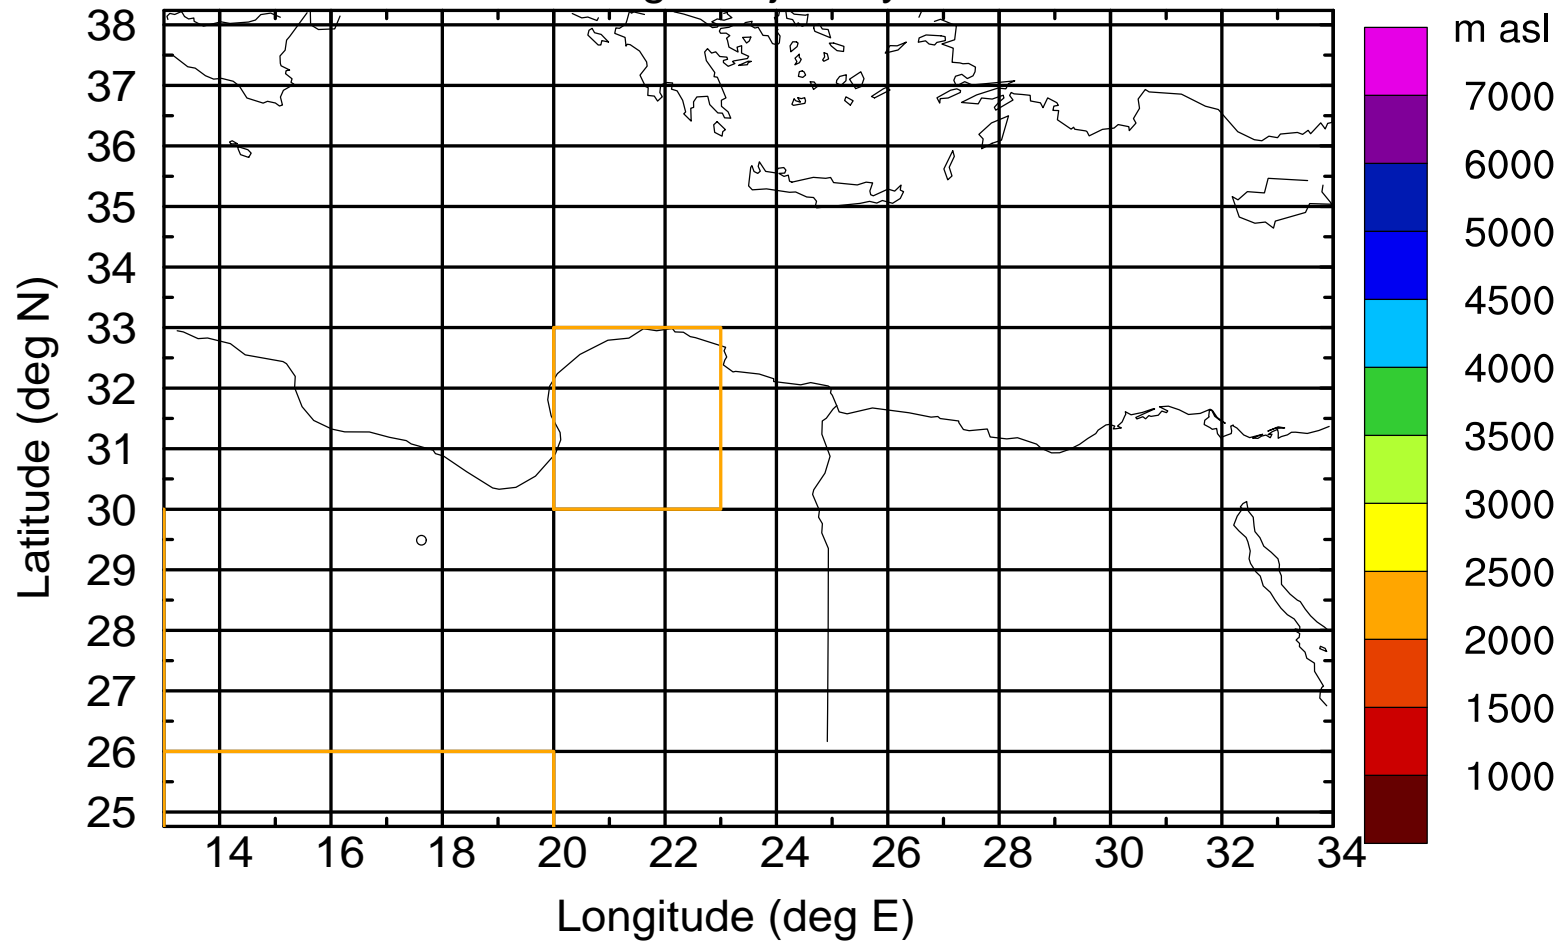

Paphos Airport ground station 20170422 4:00 UTC

Flight trajectory

Paphos Airport ground station 20170422 4:00 UTC

Flight trajectory

Paphos Airport ground station 20170422 4:00 UTC

Flight trajectory

Paphos Airport ground station 20170422 4:00 UTC