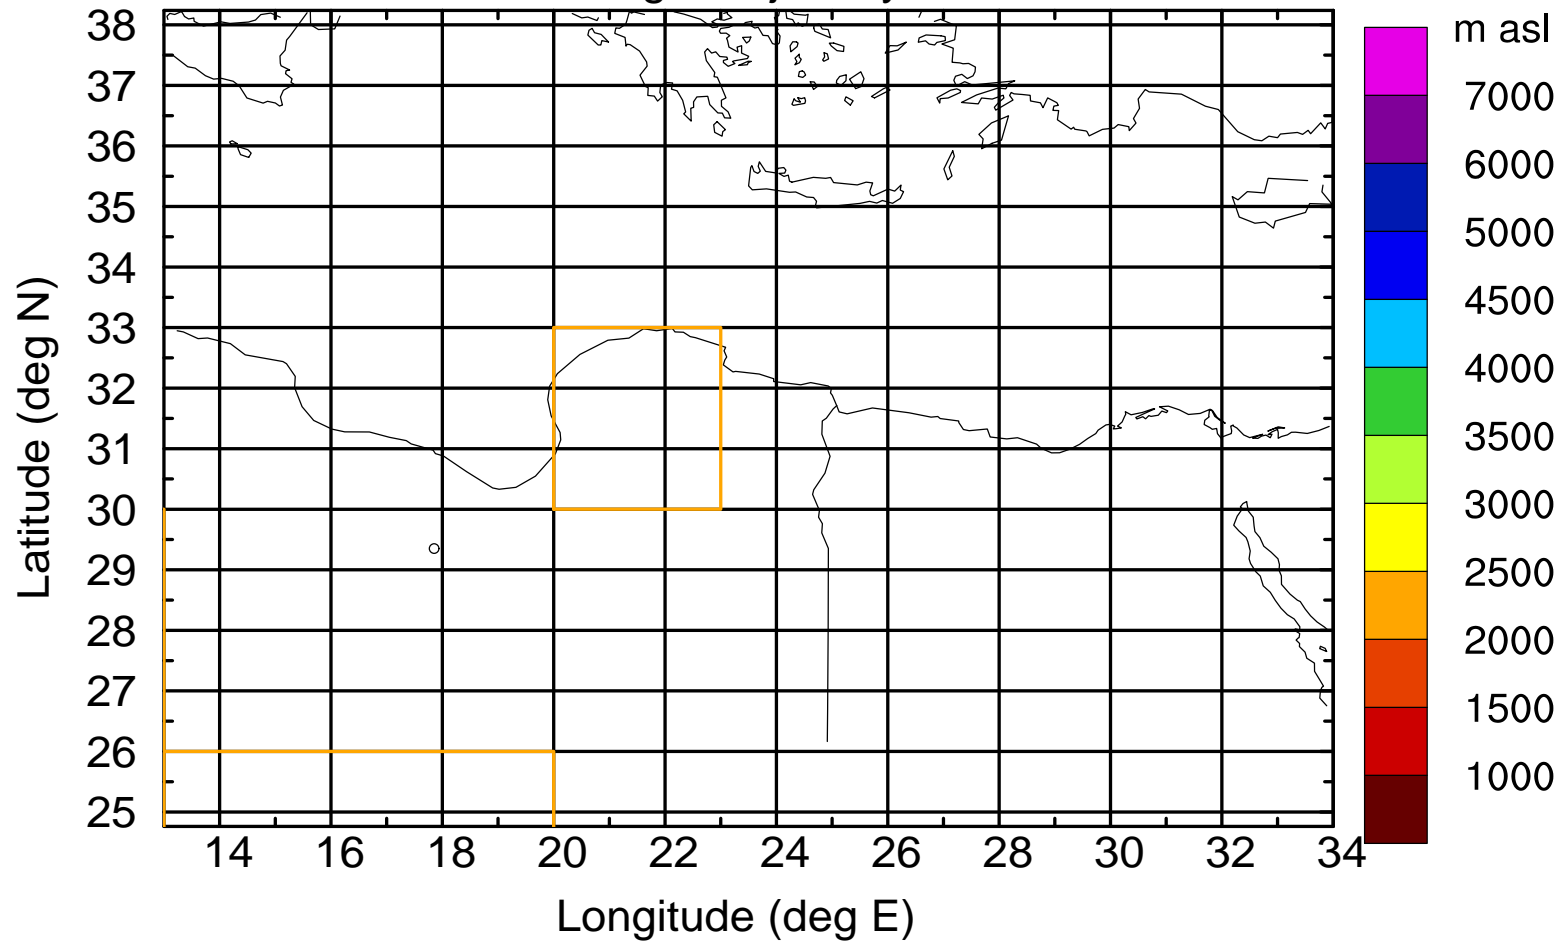

Paphos Airport ground station 20170422 4:00 UTC

Flight trajectory