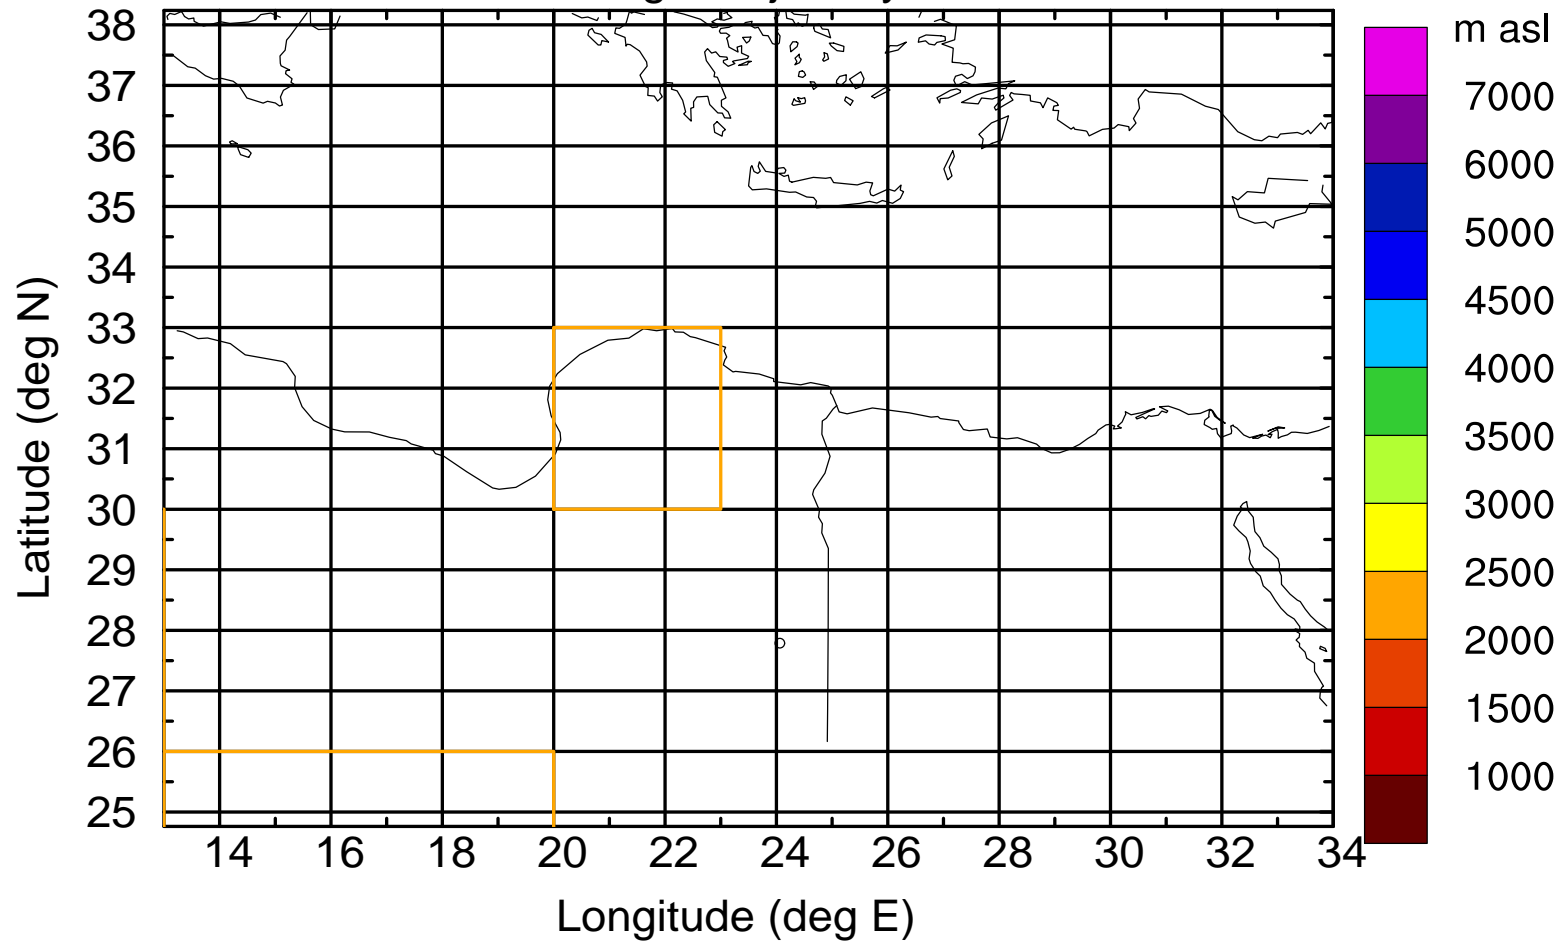

Paphos Airport ground station 20170422 4:00 UTC

Flight trajectory