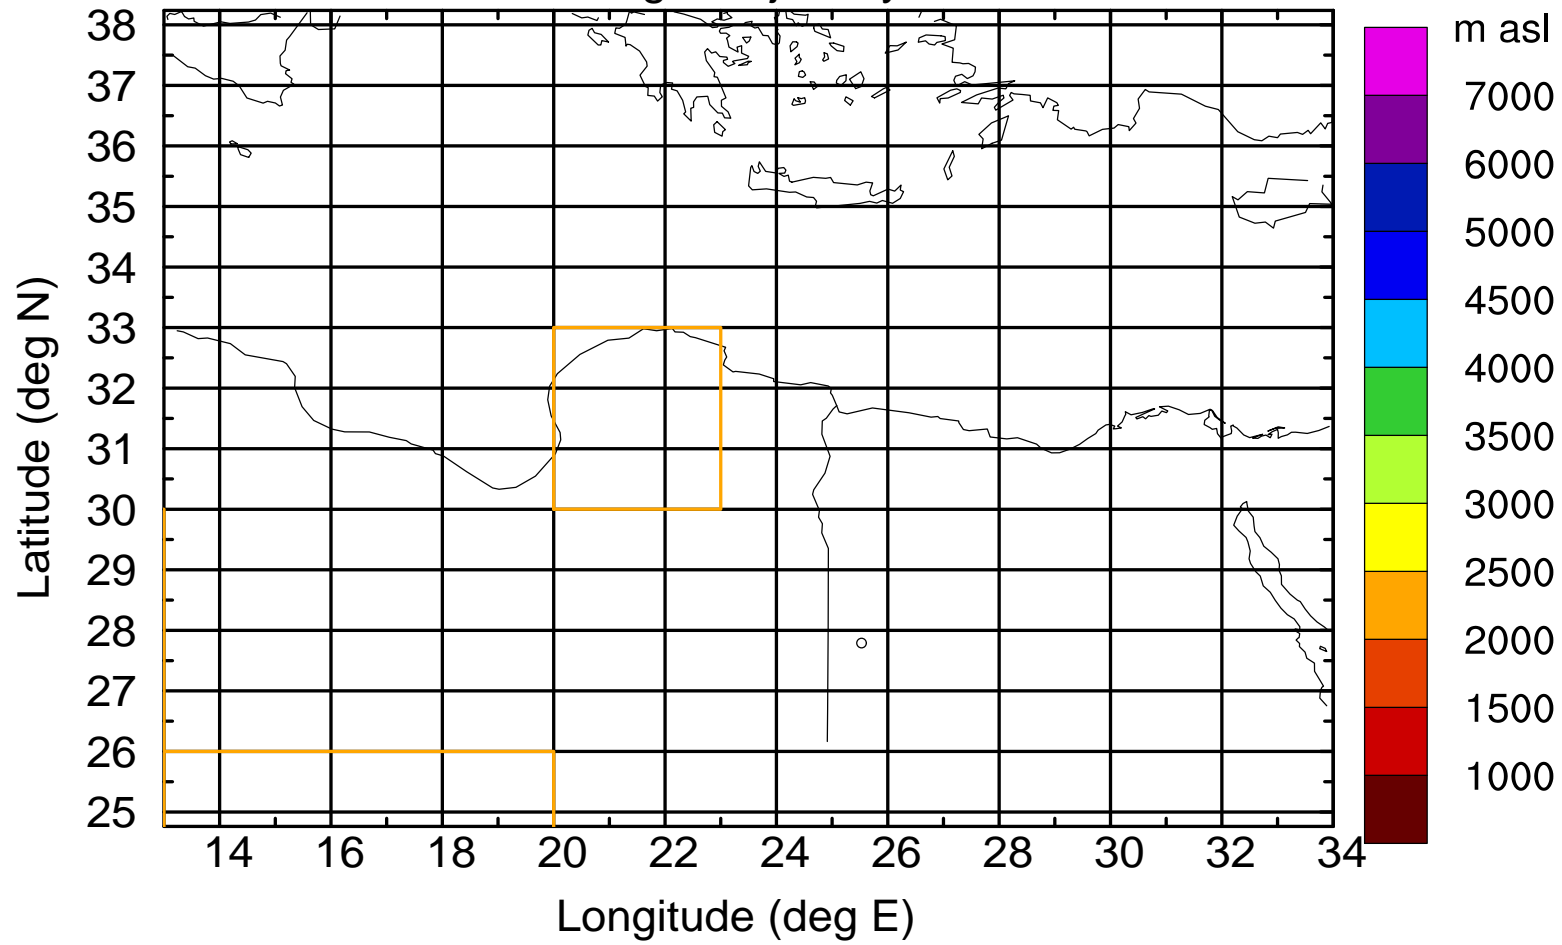

Paphos Airport ground station 20170422 4:00 UTC

Flight trajectory