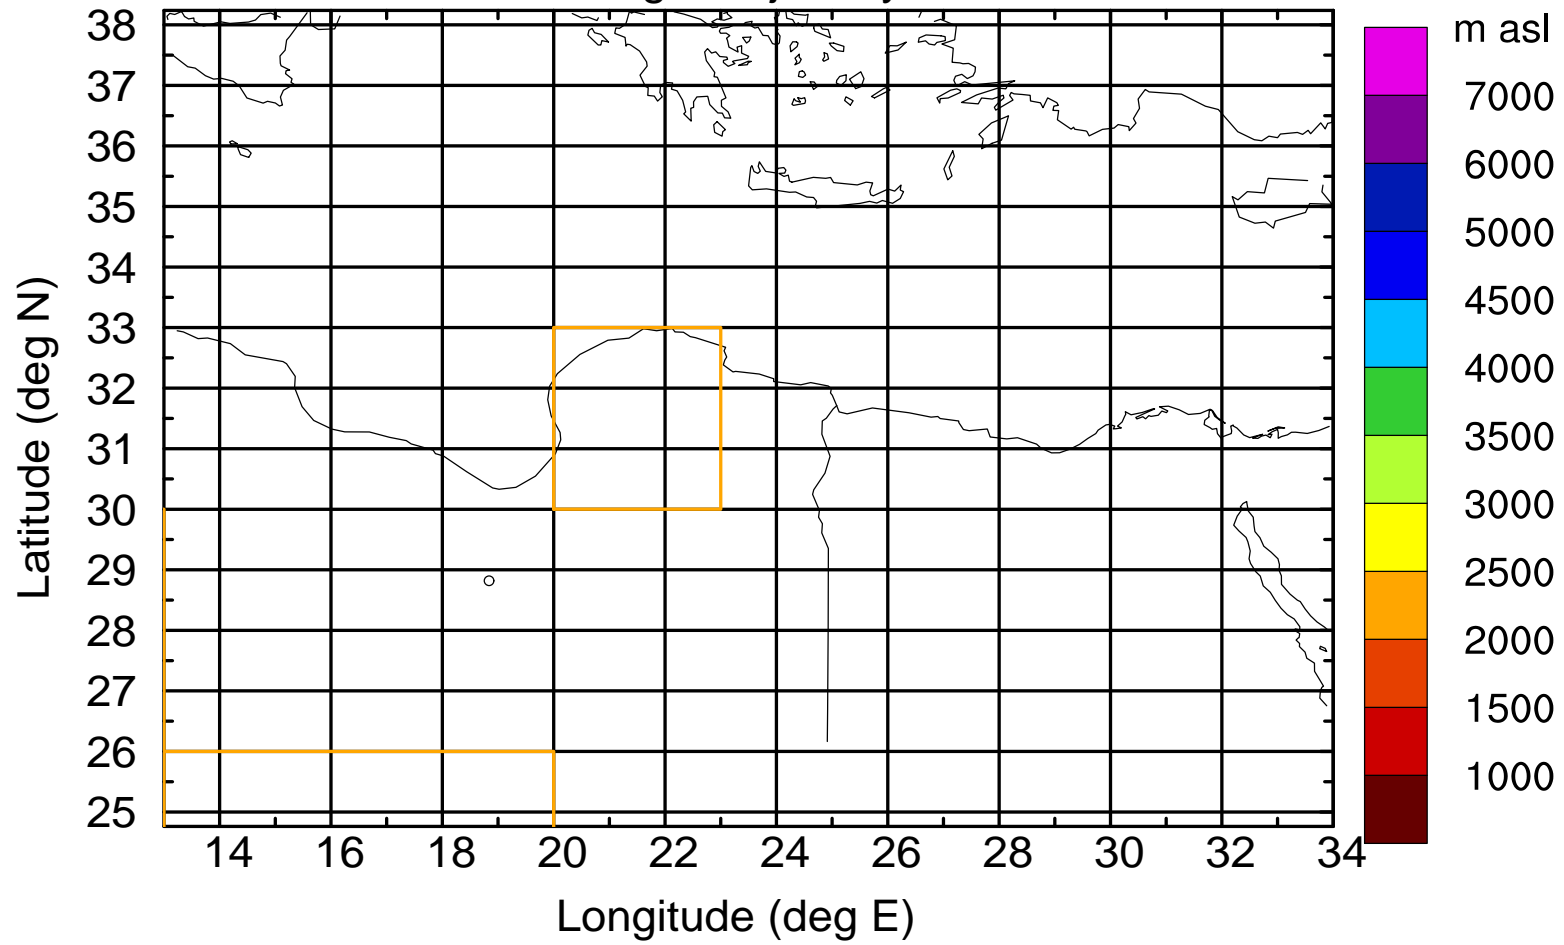

Paphos Airport ground station 20170422 4:00 UTC

Flight trajectory