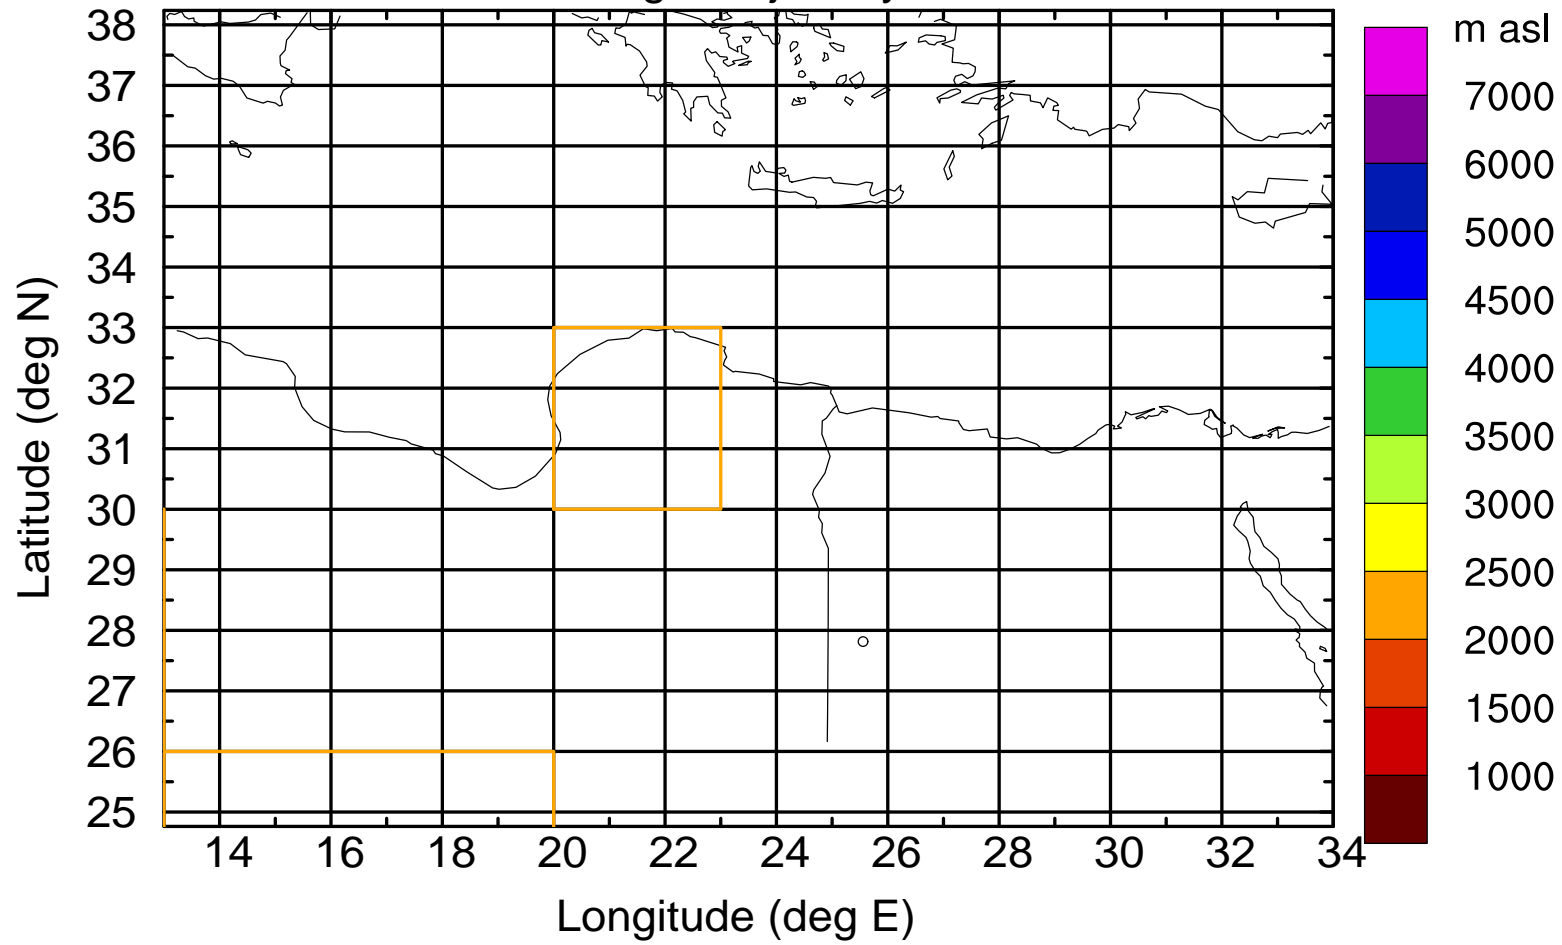

Paphos Airport ground station 20170422 4:00 UTC

Flight trajectory

Paphos Airport ground station 20170422 4:00 UTC

Flight trajectory

Paphos Airport ground station 20170422 4:00 UTC

Flight trajectory

Paphos Airport ground station 20170422 4:00 UTC