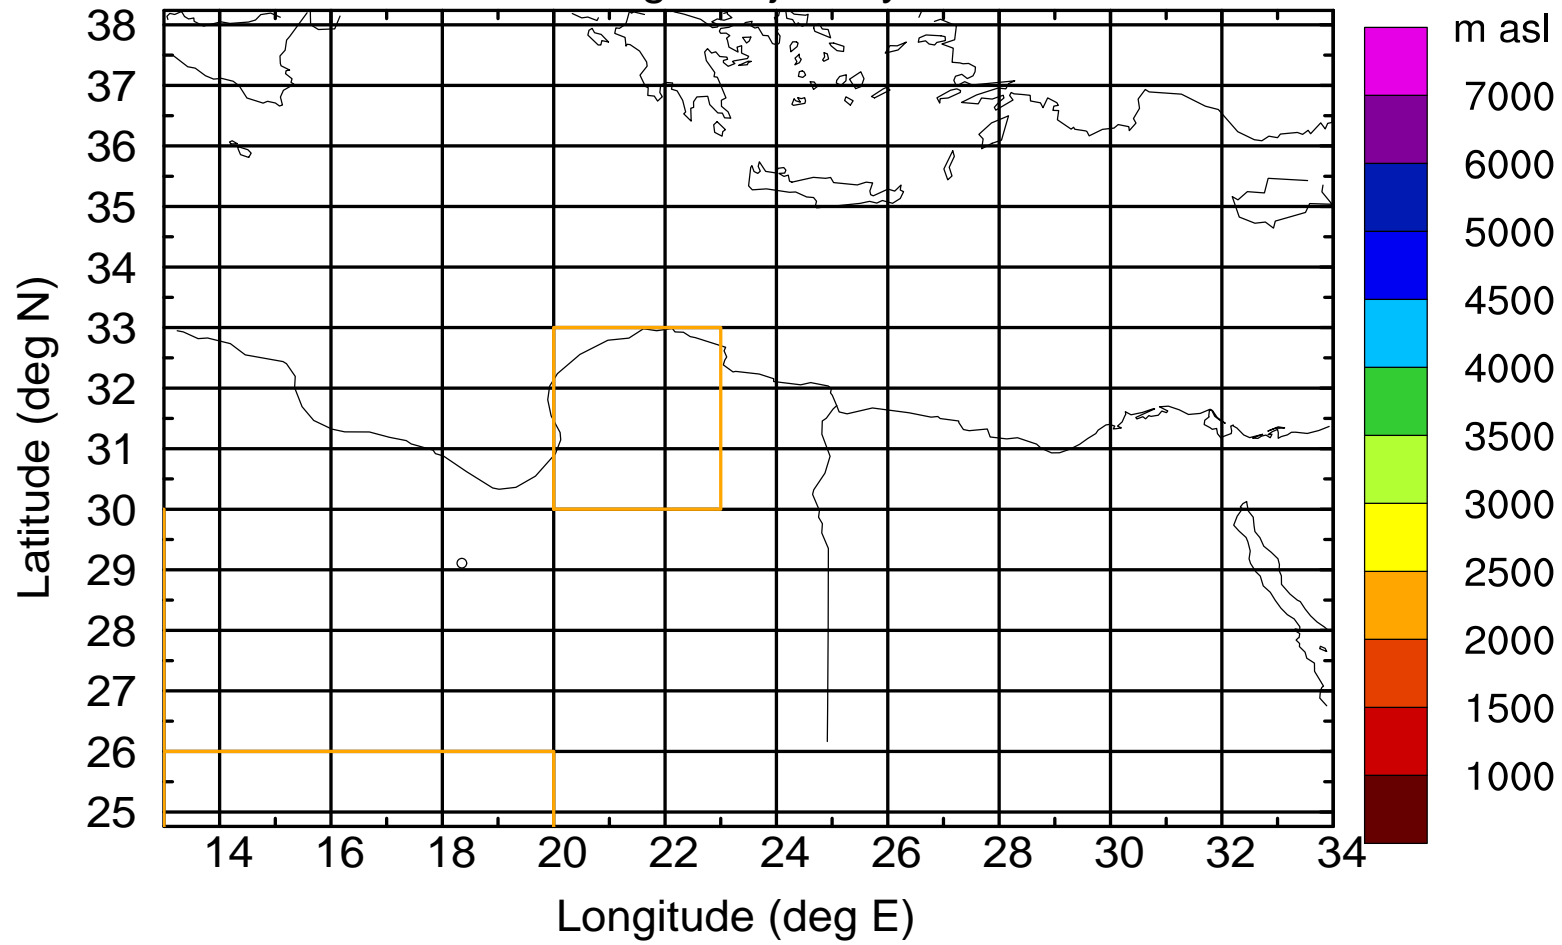

Flight trajectory

Paphos Airport ground station 20170422 4:00 UTC

Flight trajectory

Paphos Airport ground station 20170422 4:00 UTC

Flight trajectory

Paphos Airport ground station 20170422 4:00 UTC

Flight trajectory