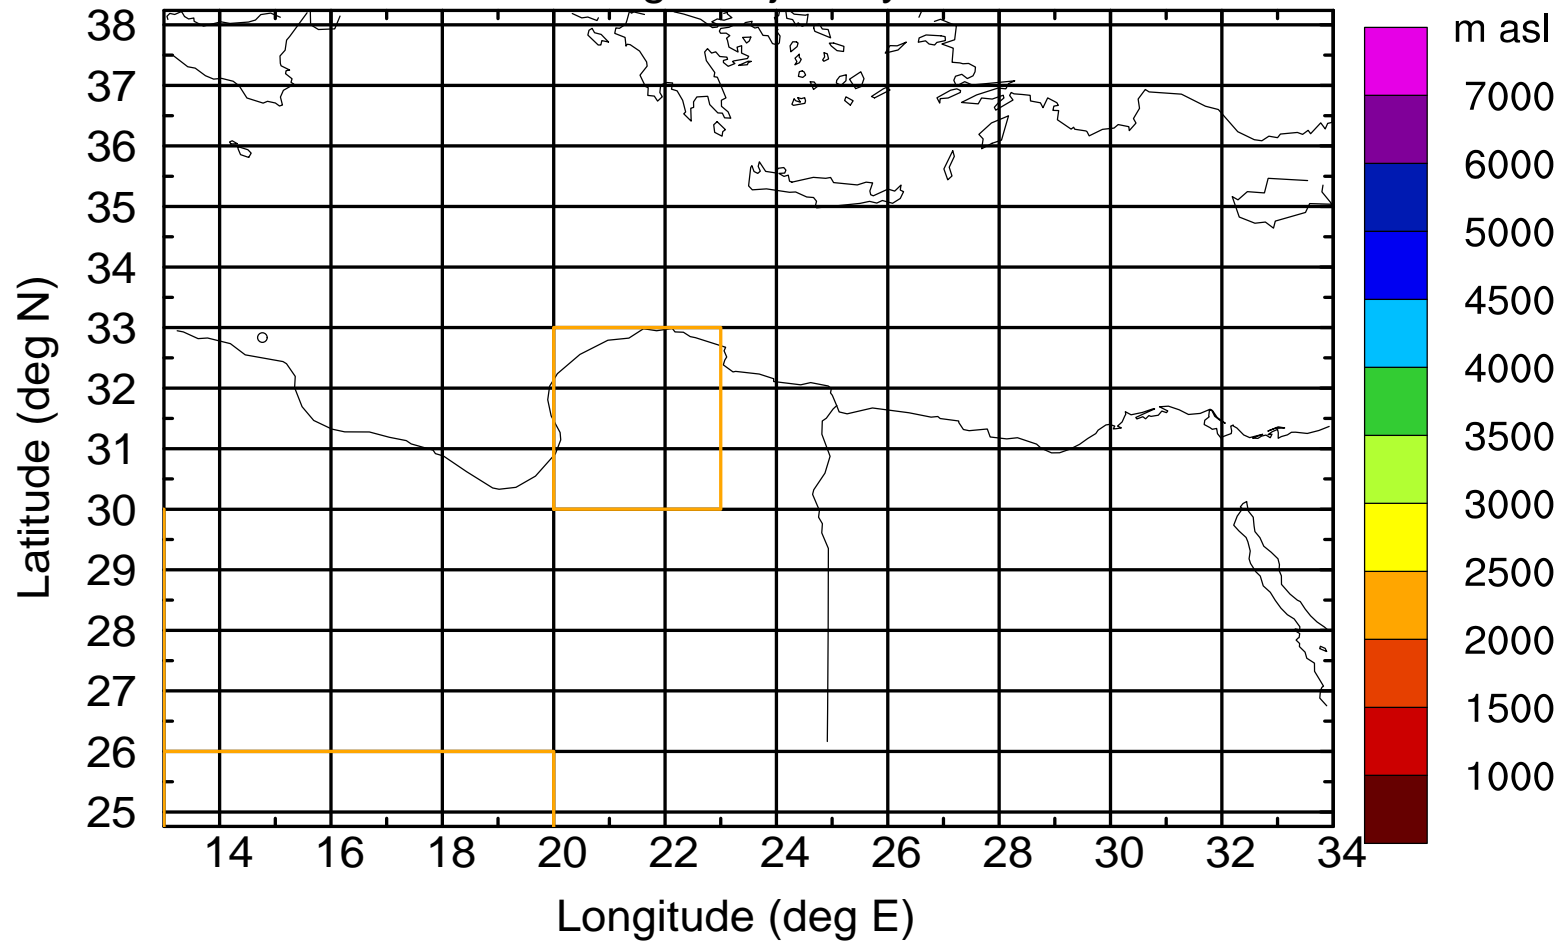

Paphos Airport ground station 20170422 4:00 UTC

Flight trajectory