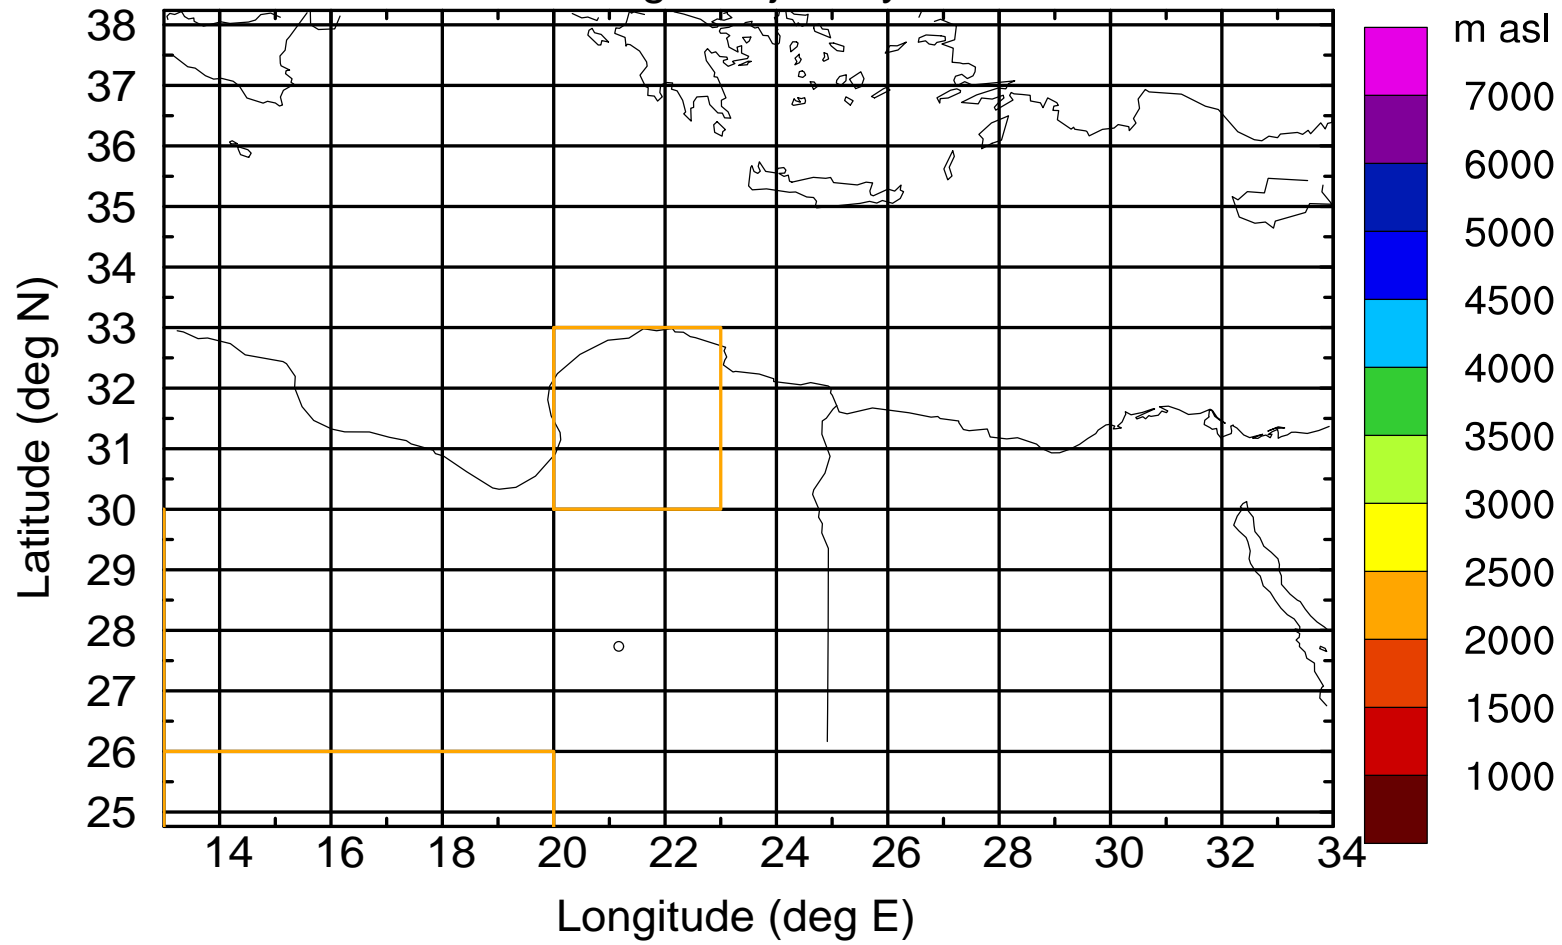

Flight trajectory

Paphos Airport ground station 20170422 4:00 UTC

Flight trajectory

Paphos Airport ground station 20170422 4:00 UTC

Flight trajectory

Paphos Airport ground station 20170422 4:00 UTC

Flight trajectory