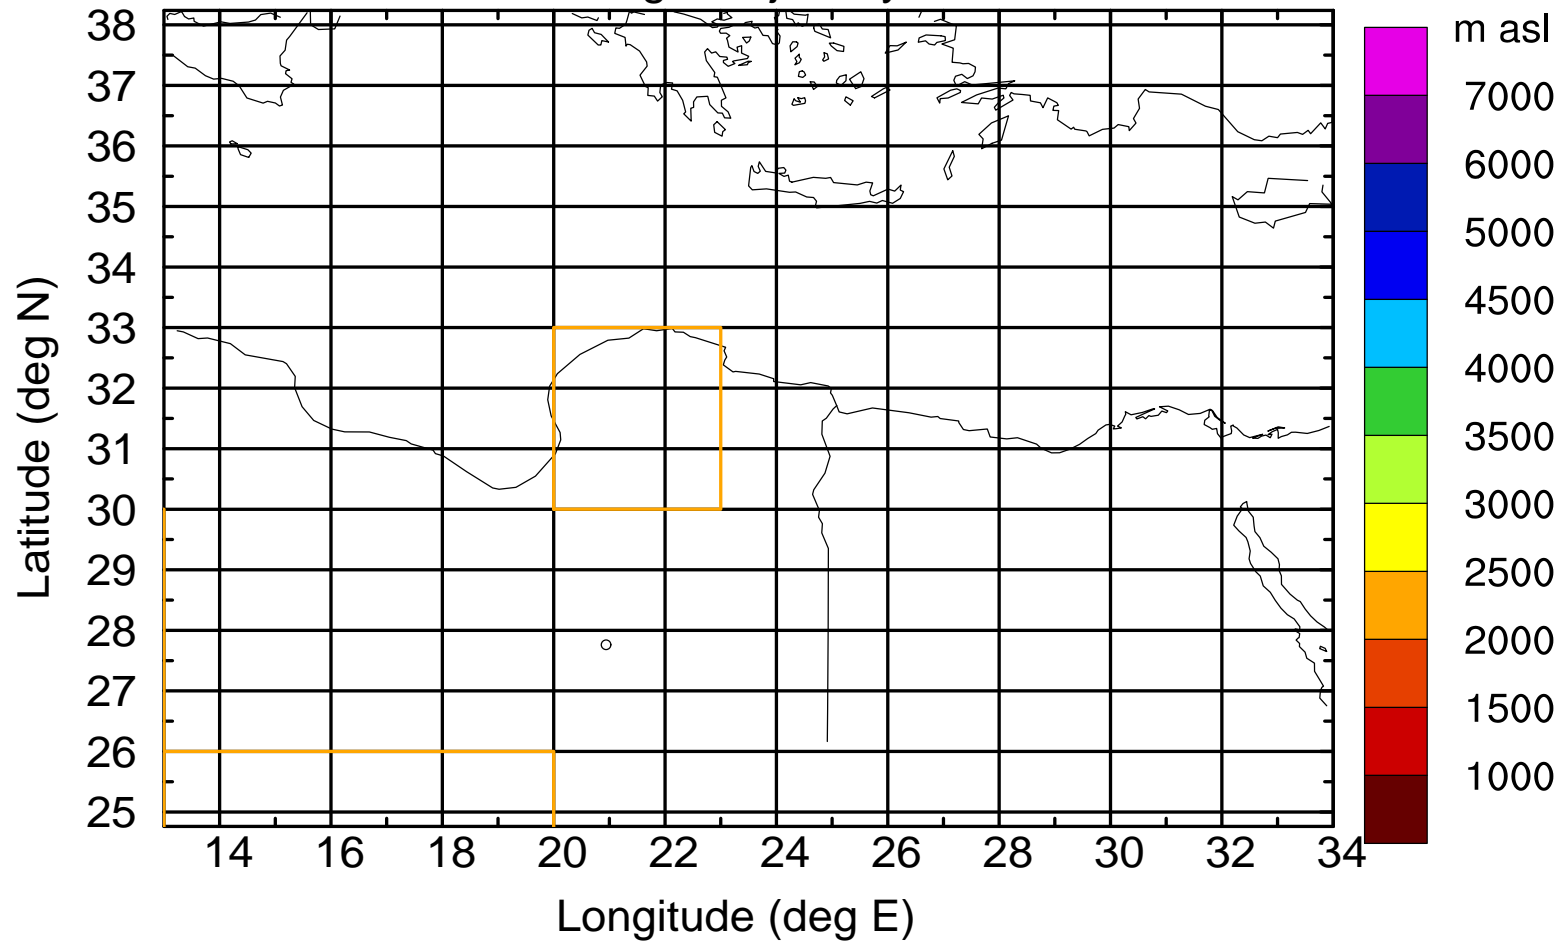

Paphos Airport ground station 20170422 4:00 UTC

Flight trajectory