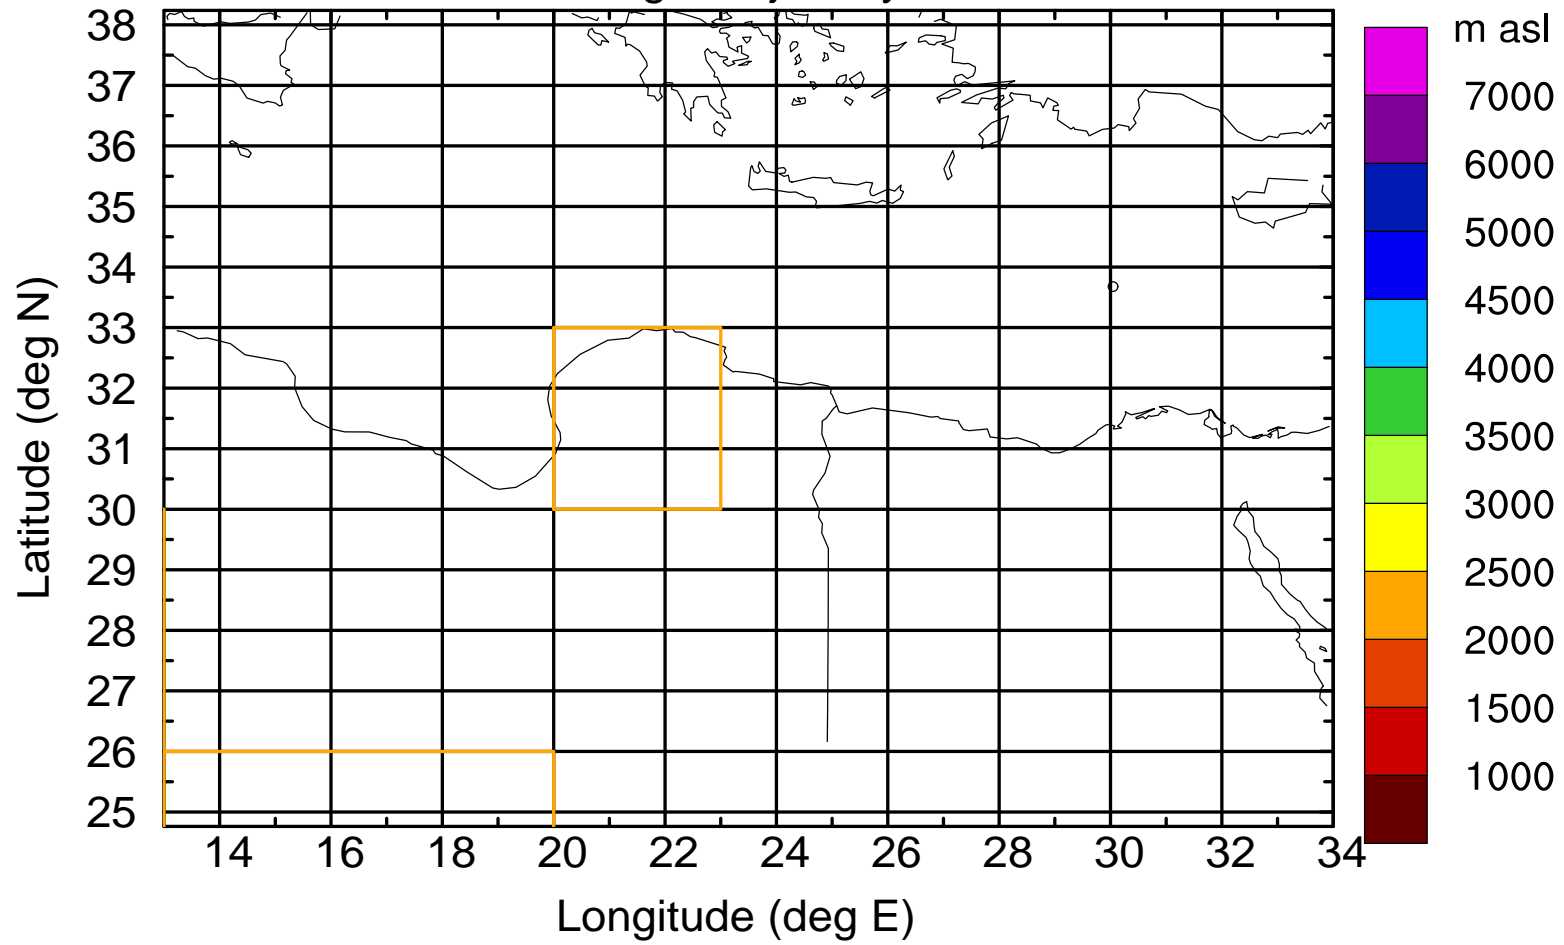

Paphos Airport ground station 20170422 4:00 UTC

Flight trajectory

Paphos Airport ground station 20170422 4:00 UTC

Flight trajectory

Paphos Airport ground station 20170422 4:00 UTC

Flight trajectory

Paphos Airport ground station 20170422 4:00 UTC