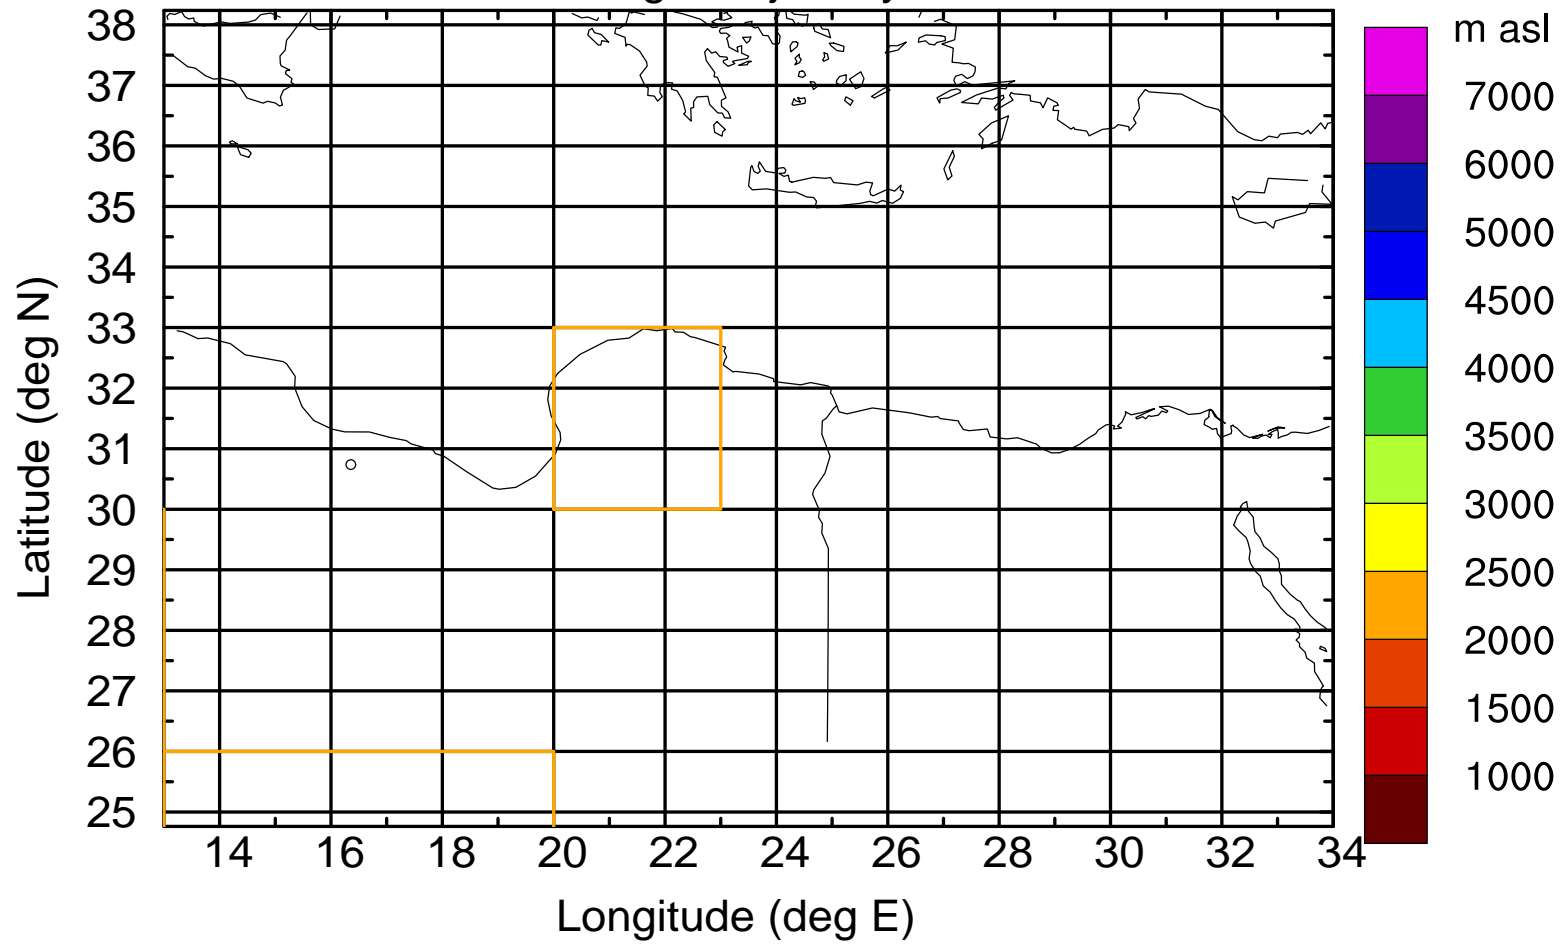

Paphos Airport ground station 20170422 4:00 UTC

Flight trajectory