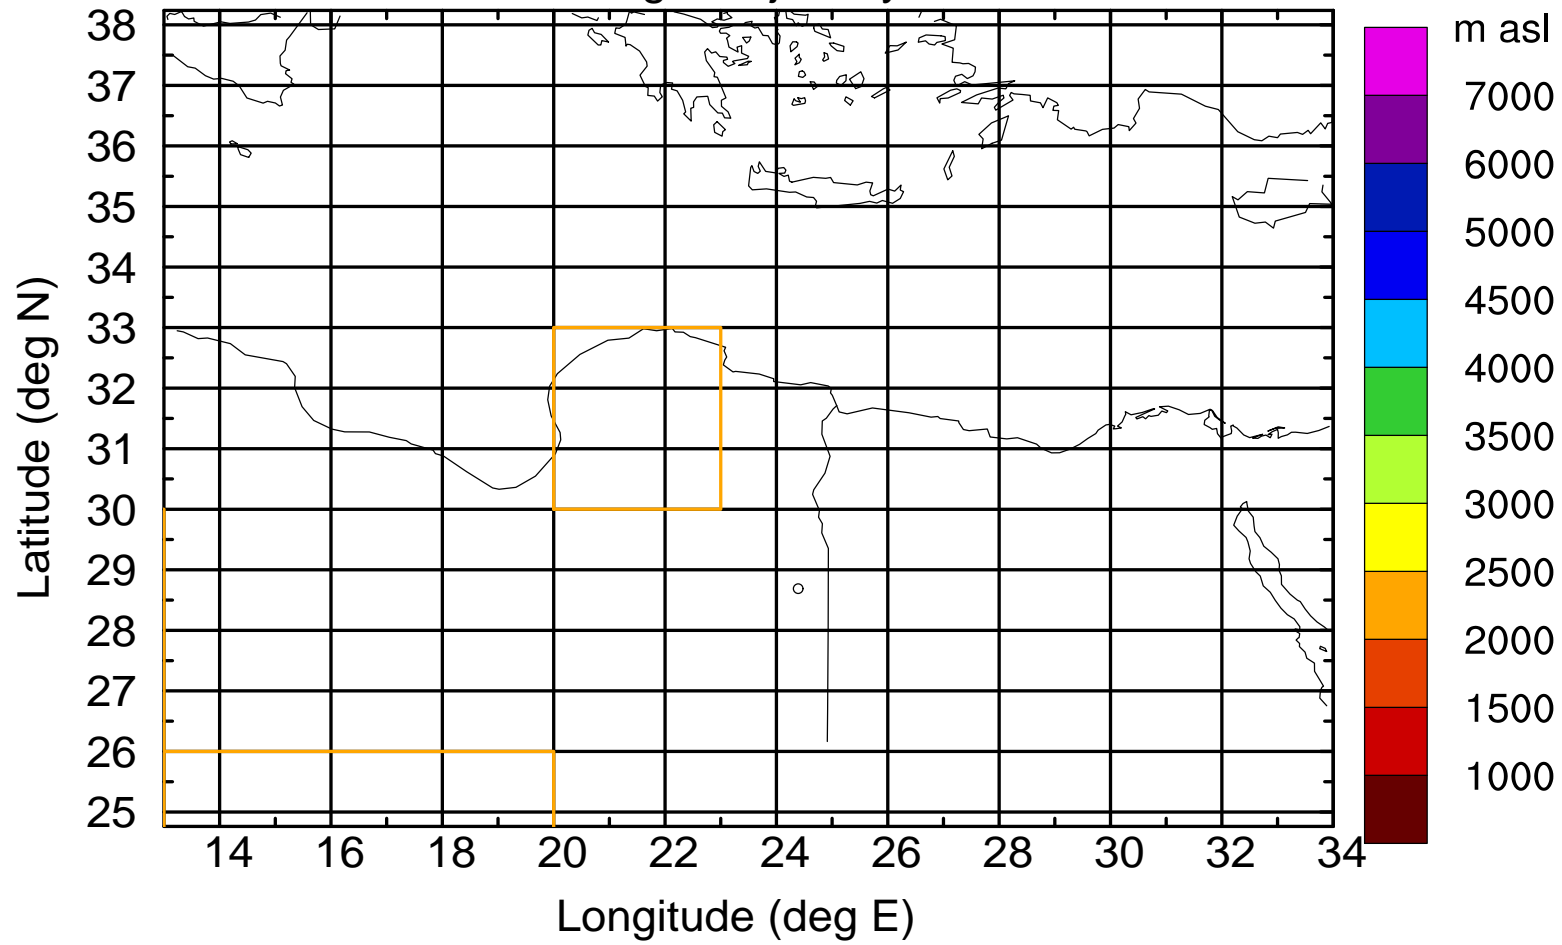

Flight trajectory

Paphos Airport ground station 20170422 4:00 UTC

Flight trajectory

Paphos Airport ground station 20170422 4:00 UTC

Flight trajectory

Paphos Airport ground station 20170422 4:00 UTC

Flight trajectory