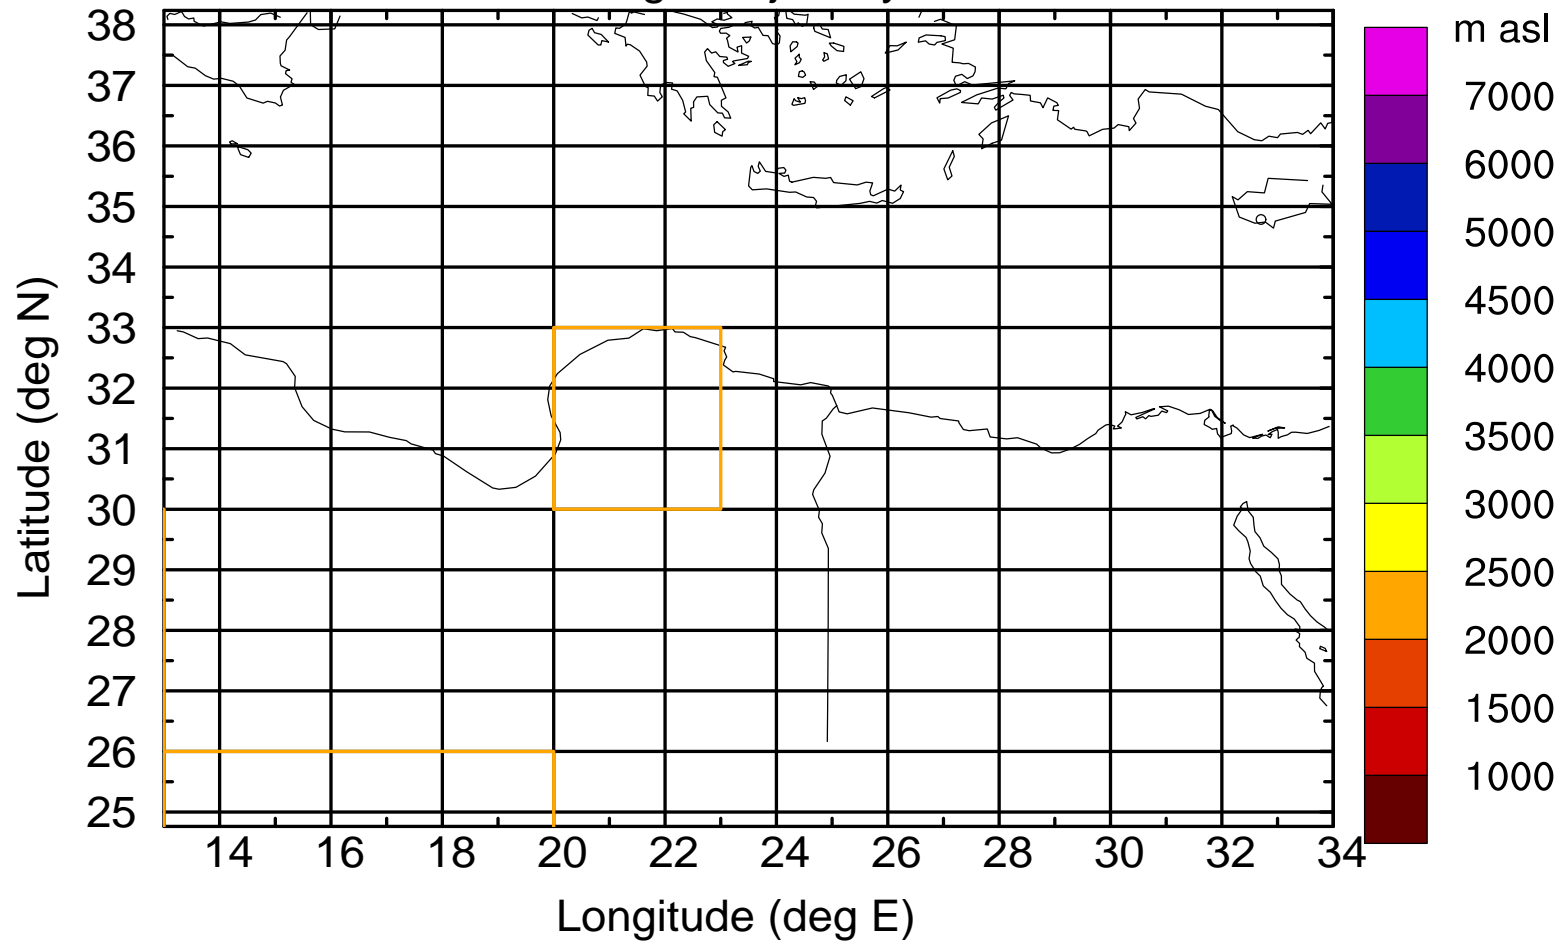

Paphos Airport ground station 20170422 4:00 UTC

Flight trajectory