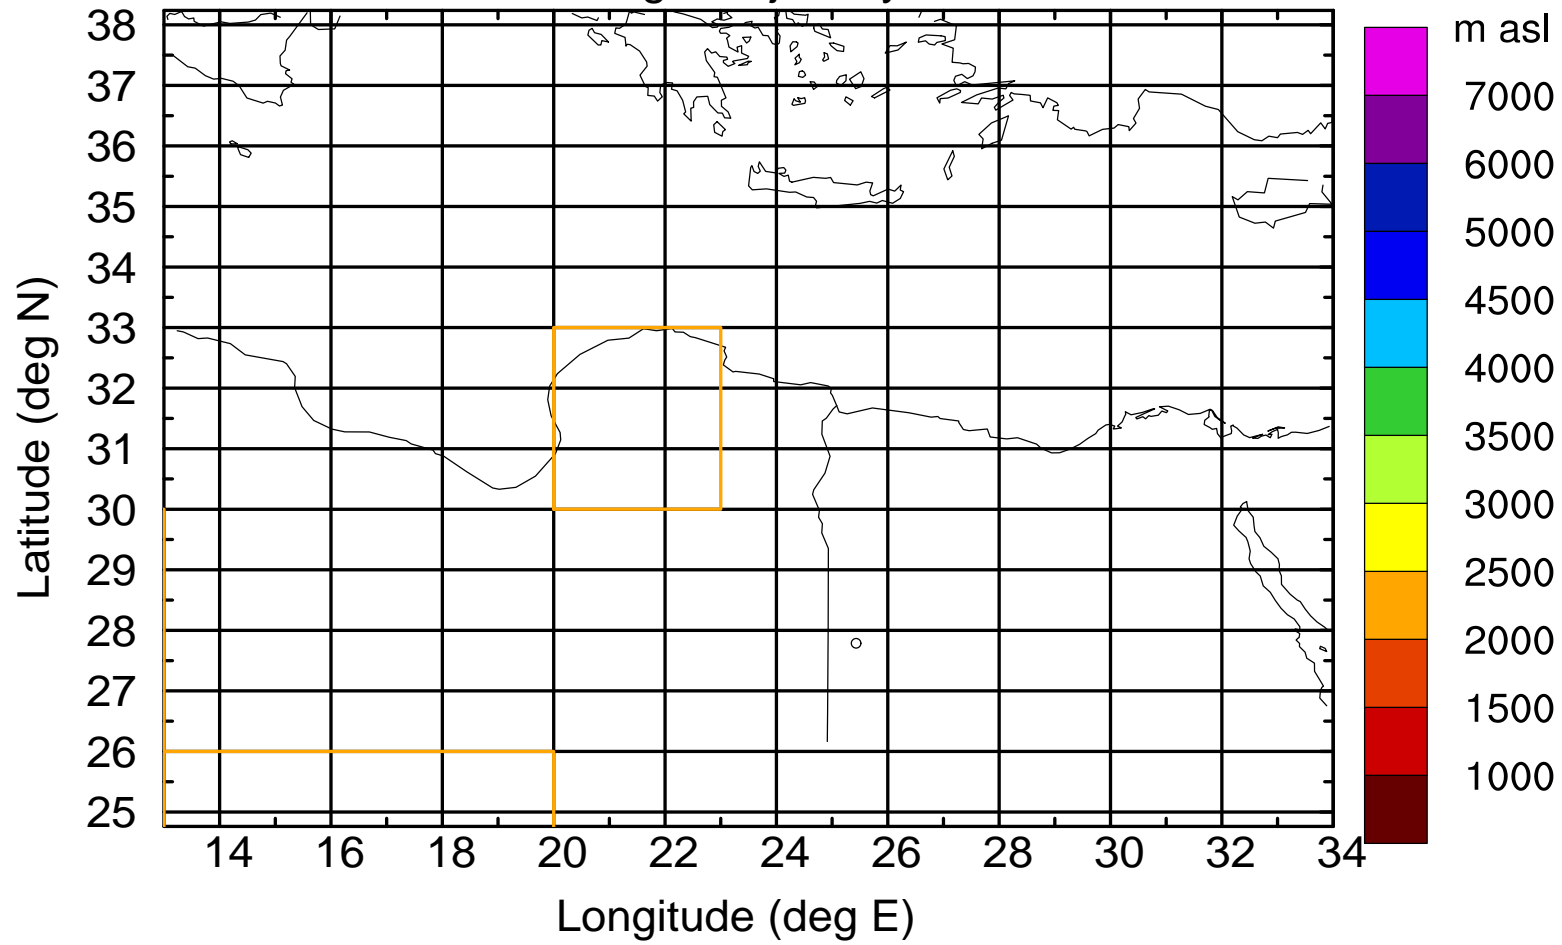

Paphos Airport ground station 20170422 4:00 UTC

Flight trajectory