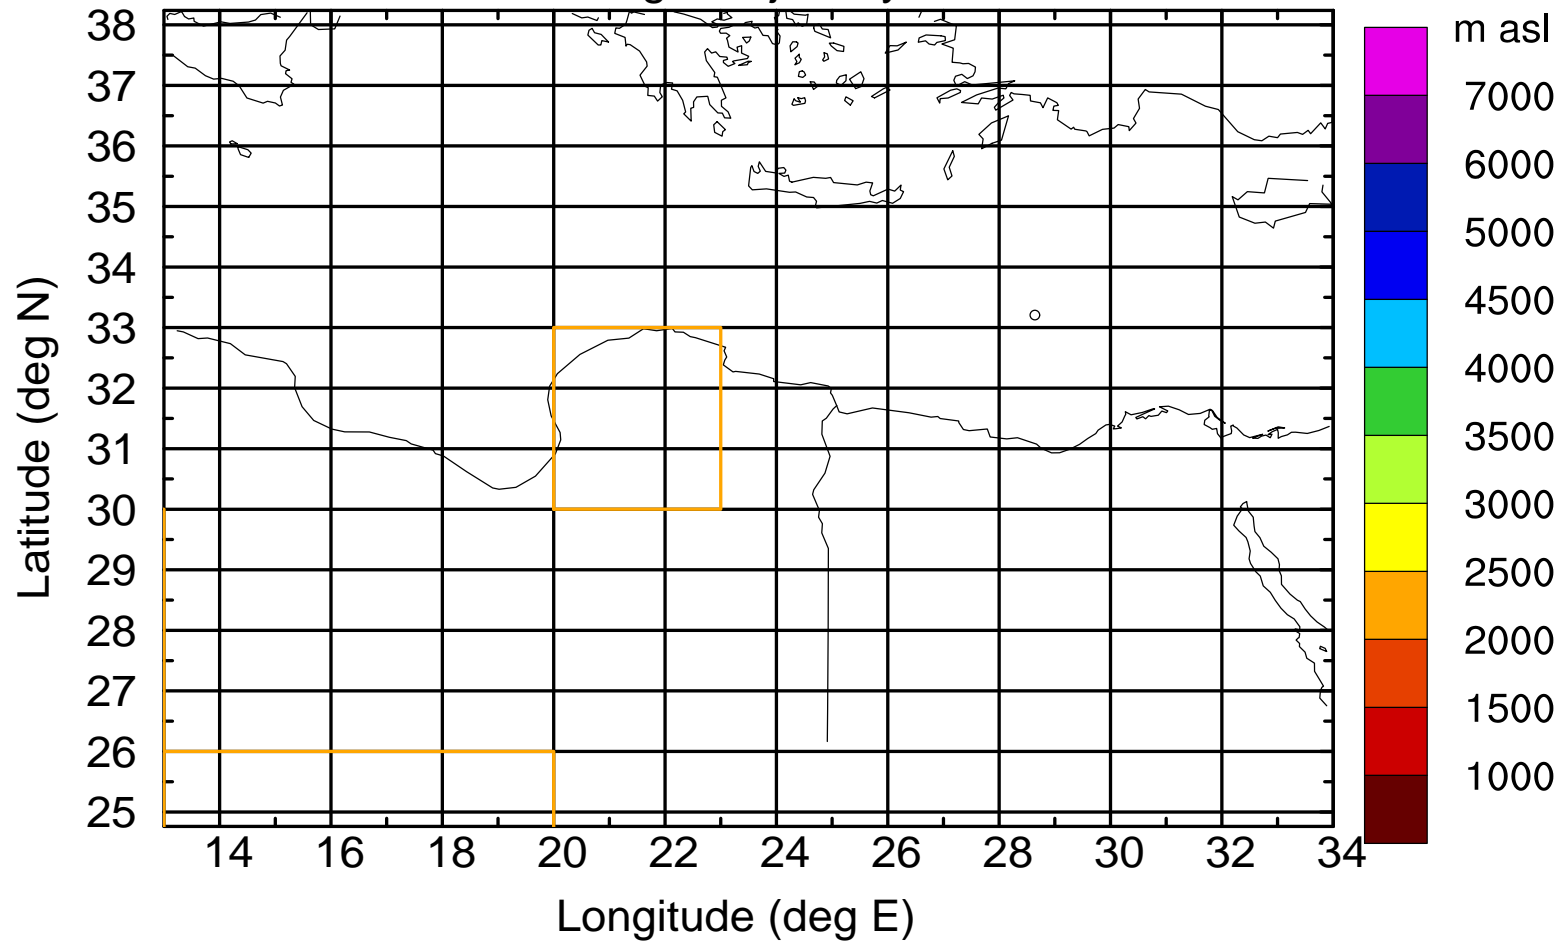

Flight trajectory

Paphos Airport ground station 20170422 4:00 UTC

Flight trajectory

Paphos Airport ground station 20170422 4:00 UTC

Flight trajectory

Paphos Airport ground station 20170422 4:00 UTC

Flight trajectory