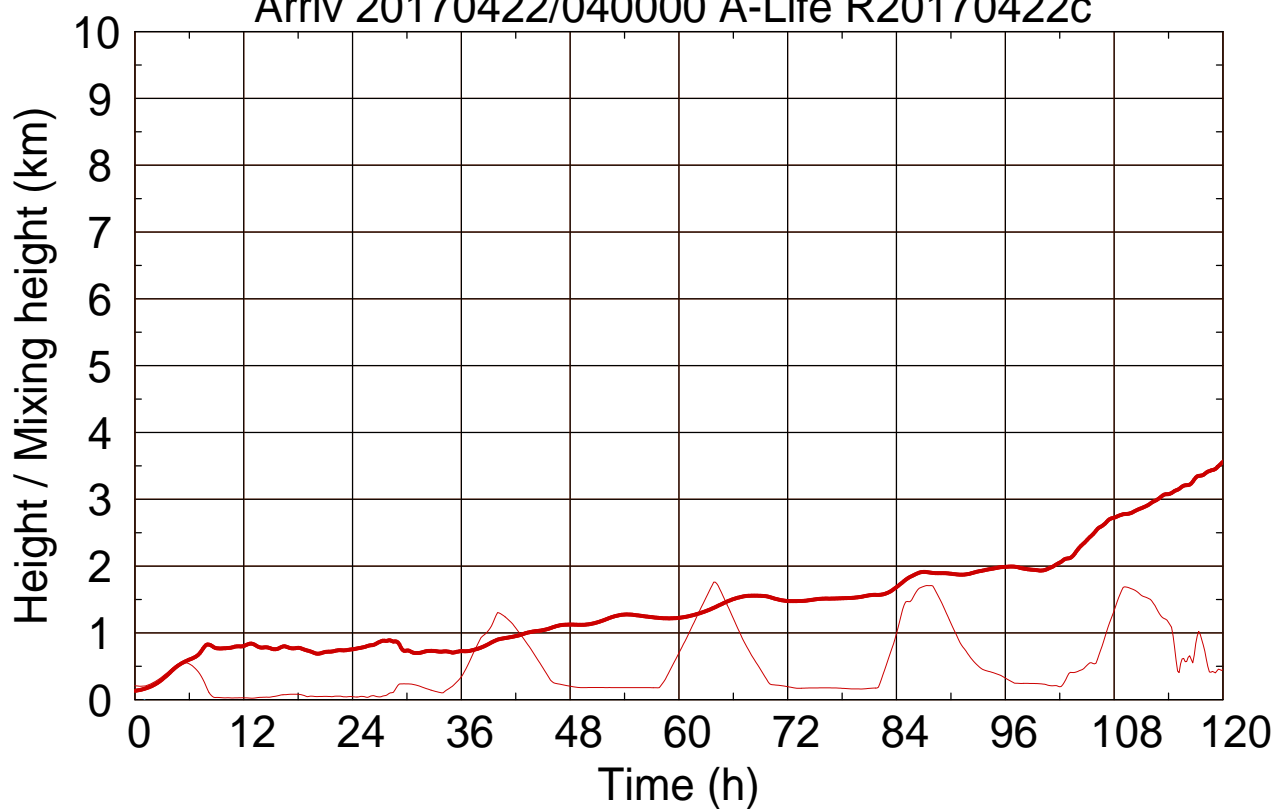

Arriv 20170422/040000 A-Life R20170422c

0 —

Arriv 20170422/040000 A-Life R20170422c

— Height

— Mixing height