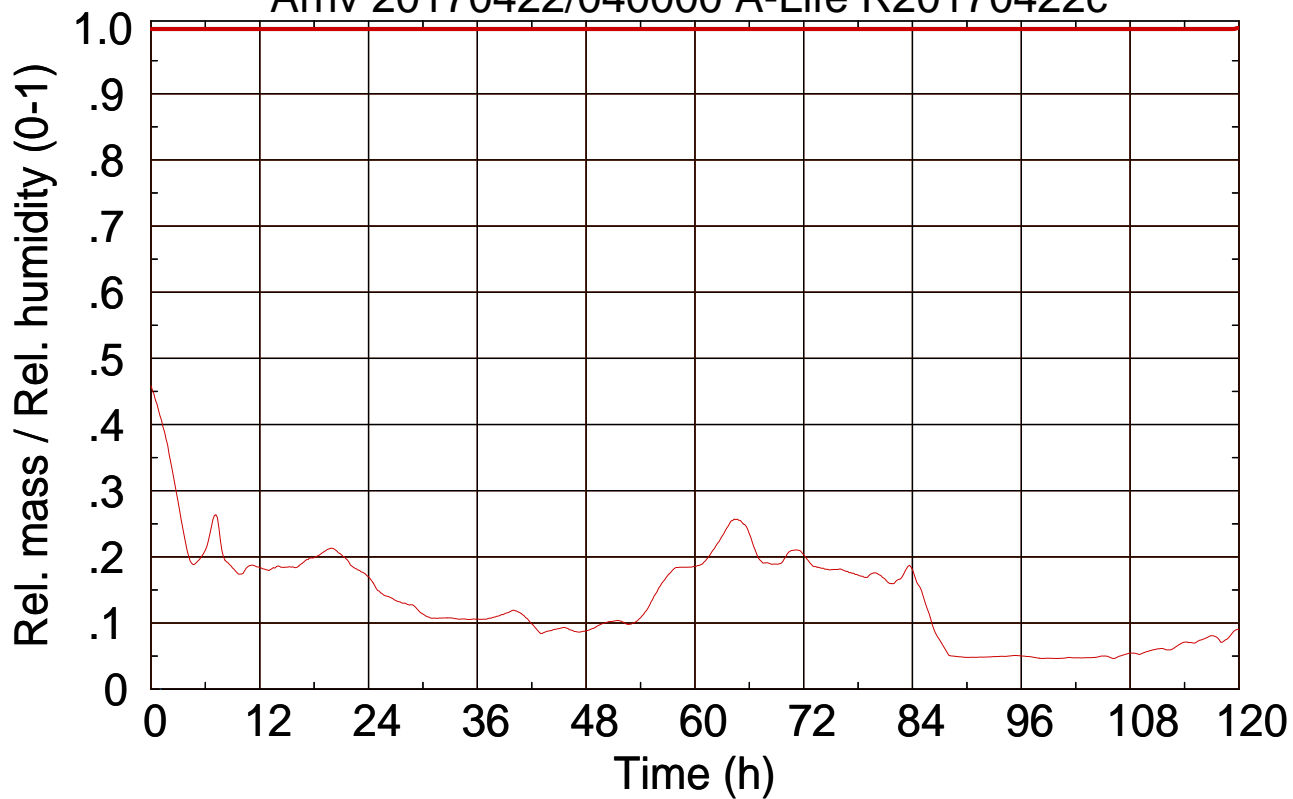

Arriv 20170422/040000 A-Life R20170422c

0 —

Arriv 20170422/040000 A-Life R20170422c

— Height

— Mixing height