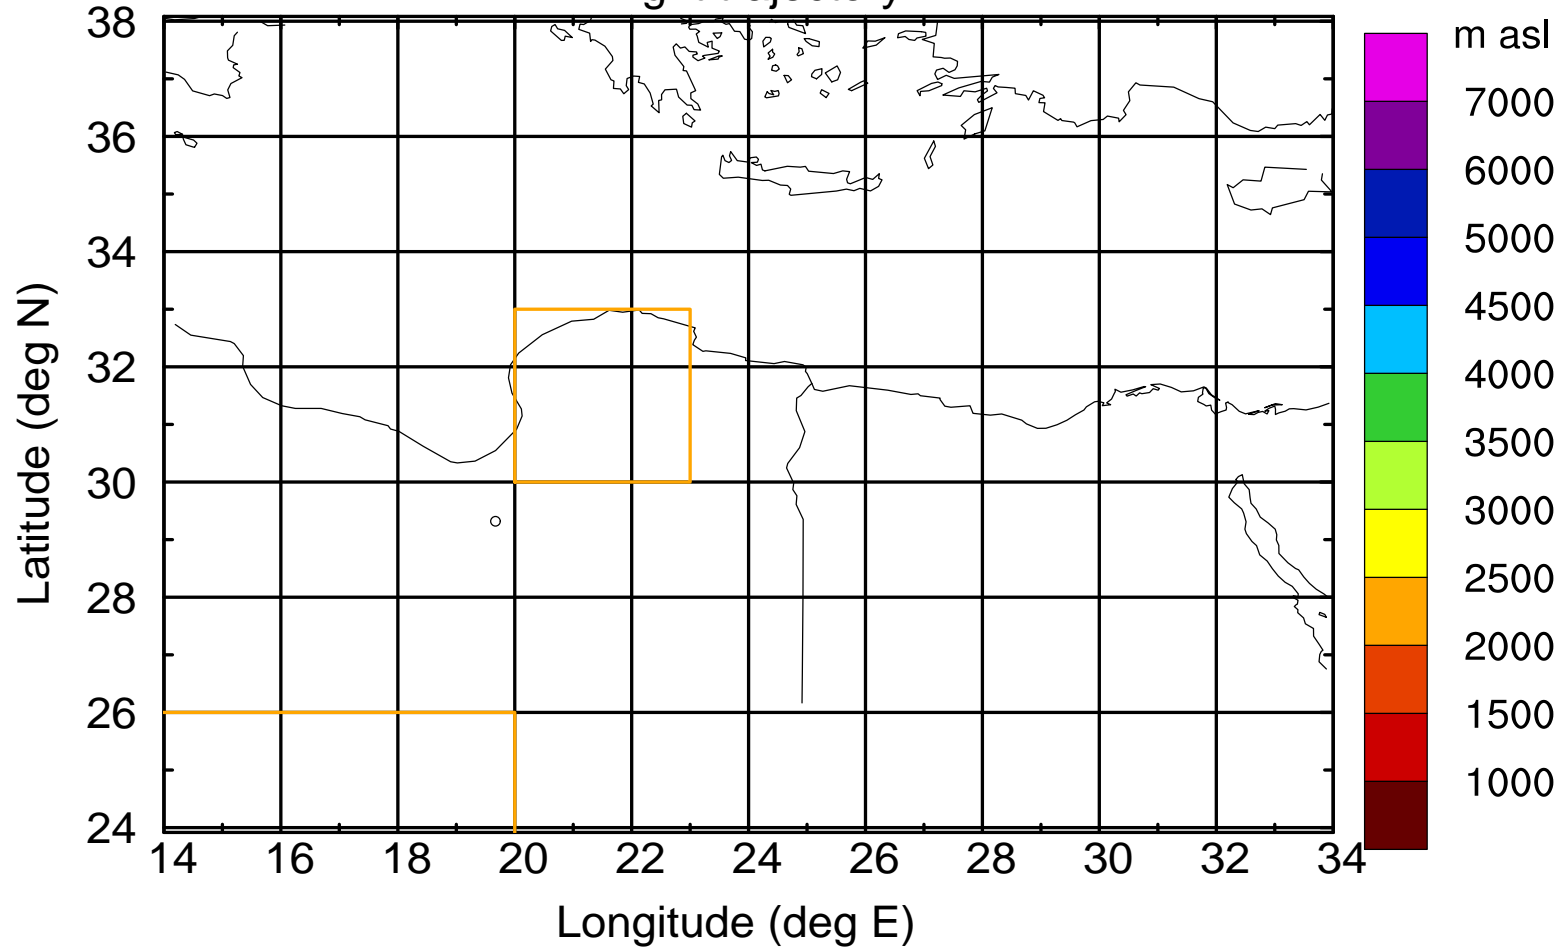

Flight trajectory

Paphos Airport ground station 20170422 3:30 UTC

Flight trajectory

Paphos Airport ground station 20170422 3:30 UTC

Flight trajectory

Paphos Airport ground station 20170422 3:30 UTC

Flight trajectory