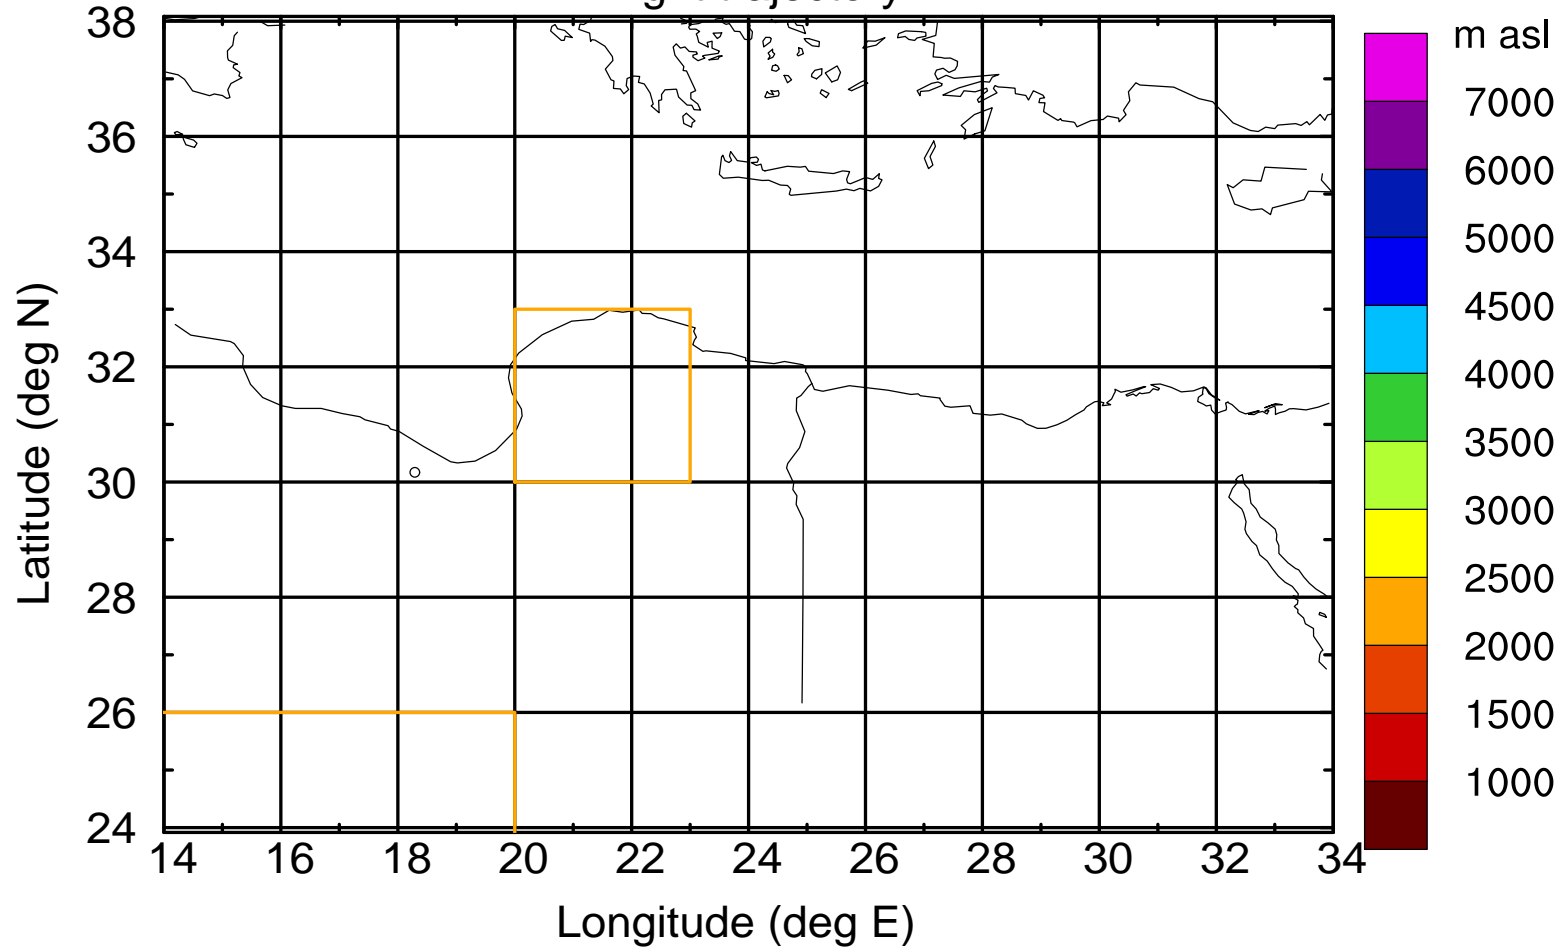

Paphos Airport ground station 20170422 3:30 UTC

Flight trajectory