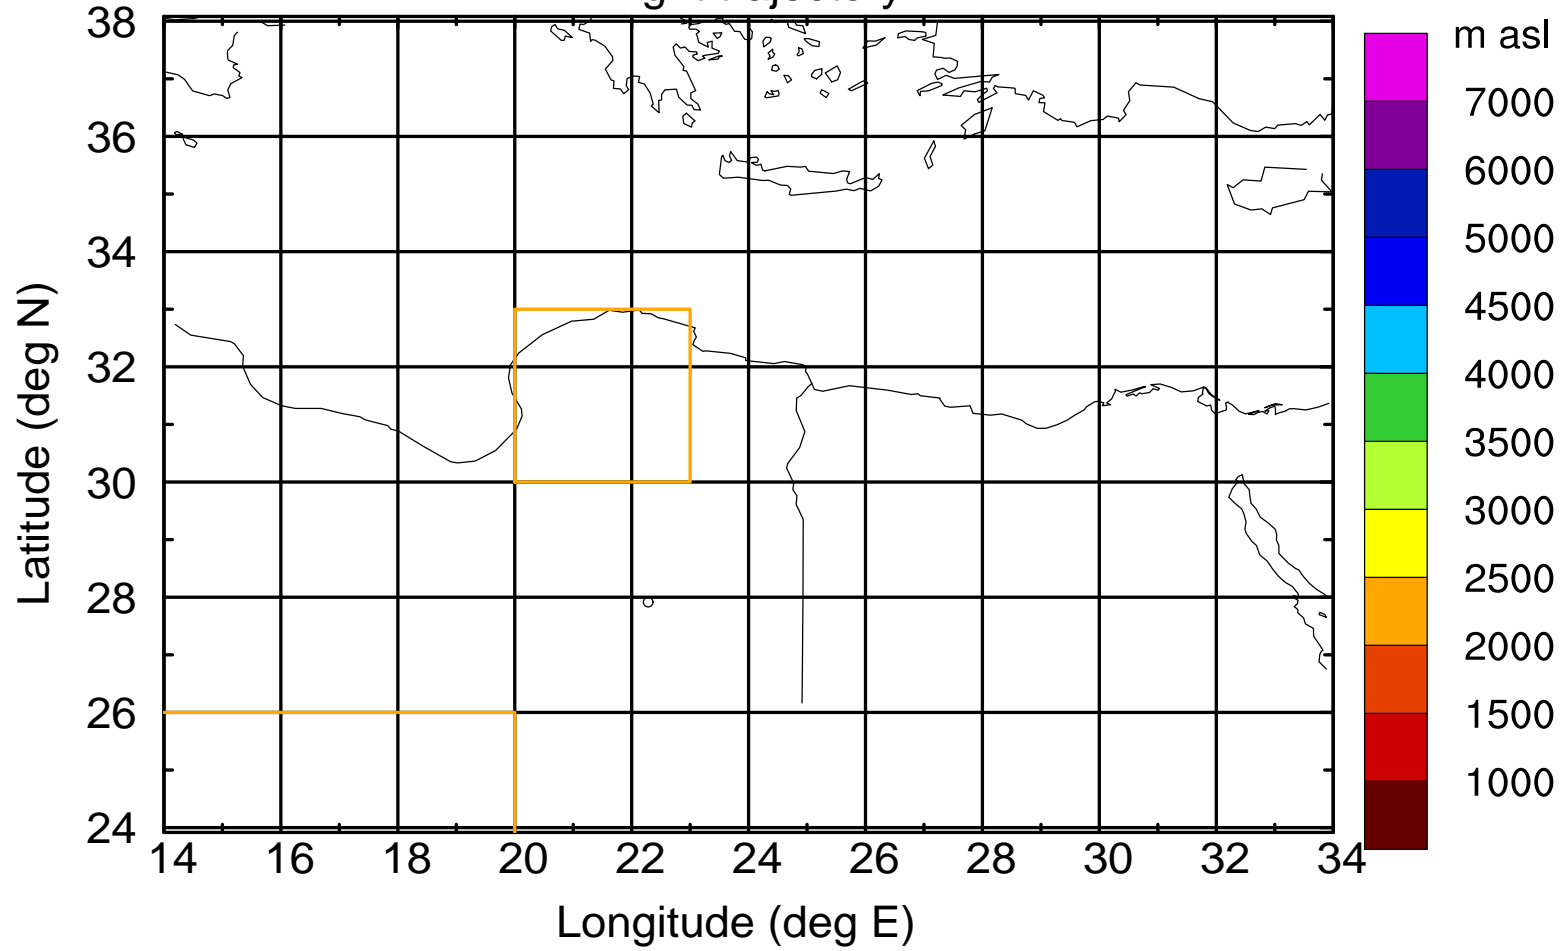

Paphos Airport ground station 20170422 3:30 UTC

Flight trajectory

Paphos Airport ground station 20170422 3:30 UTC

Flight trajectory

Paphos Airport ground station 20170422 3:30 UTC

Flight trajectory

Paphos Airport ground station 20170422 3:30 UTC