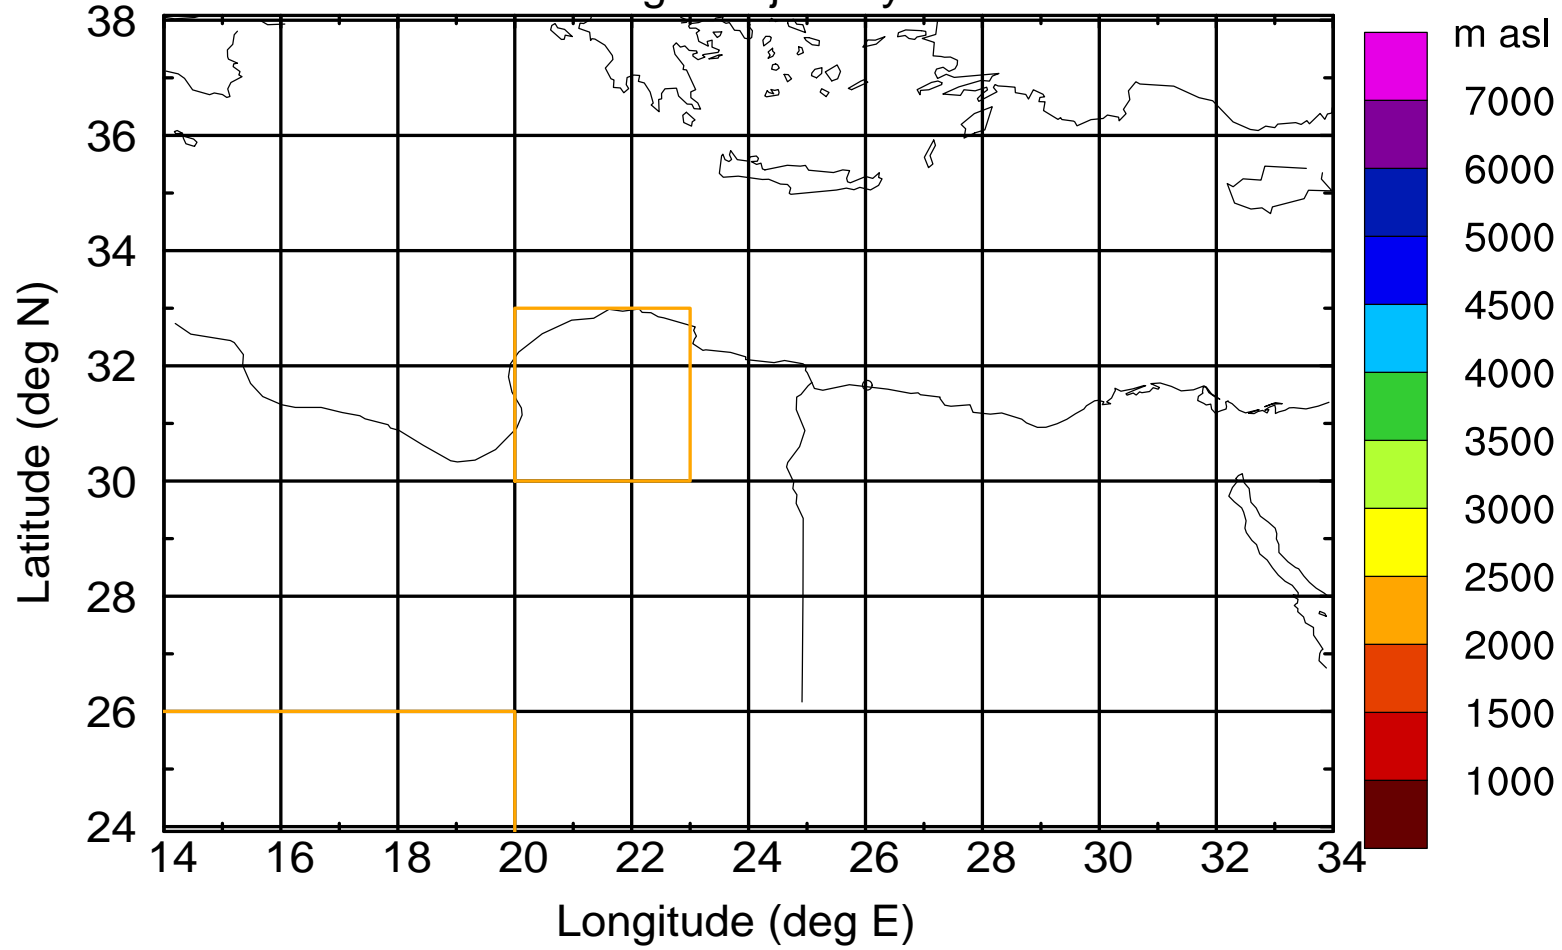

Flight trajectory

Paphos Airport ground station 20170422 3:30 UTC

Flight trajectory

Paphos Airport ground station 20170422 3:30 UTC

Flight trajectory

Paphos Airport ground station 20170422 3:30 UTC

Flight trajectory