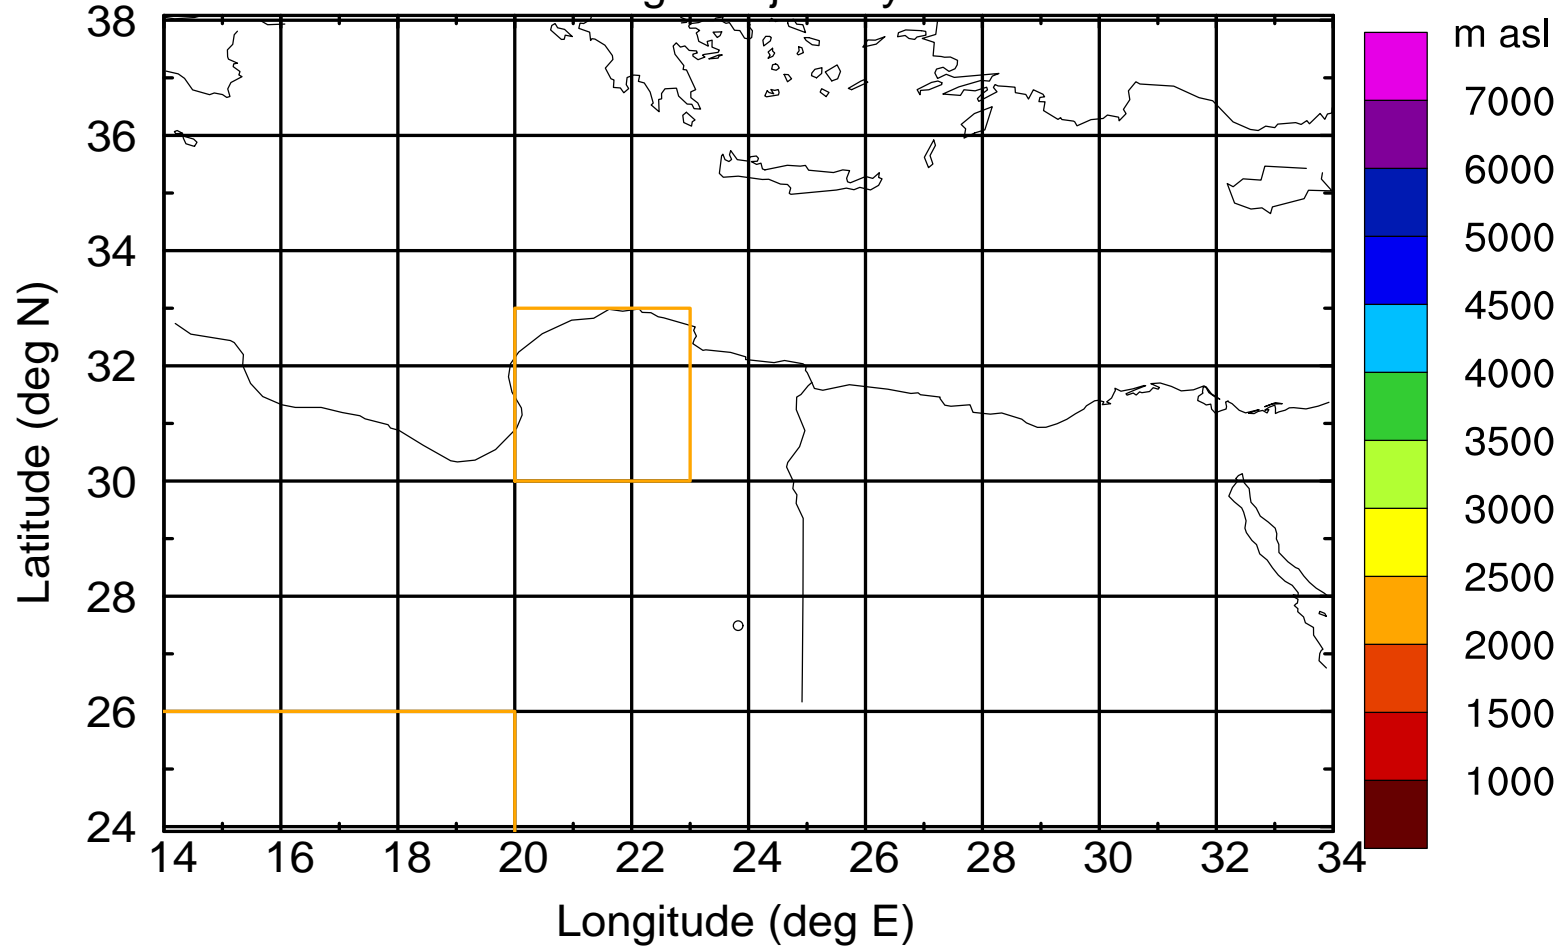

Paphos Airport ground station 20170422 3:30 UTC

Flight trajectory