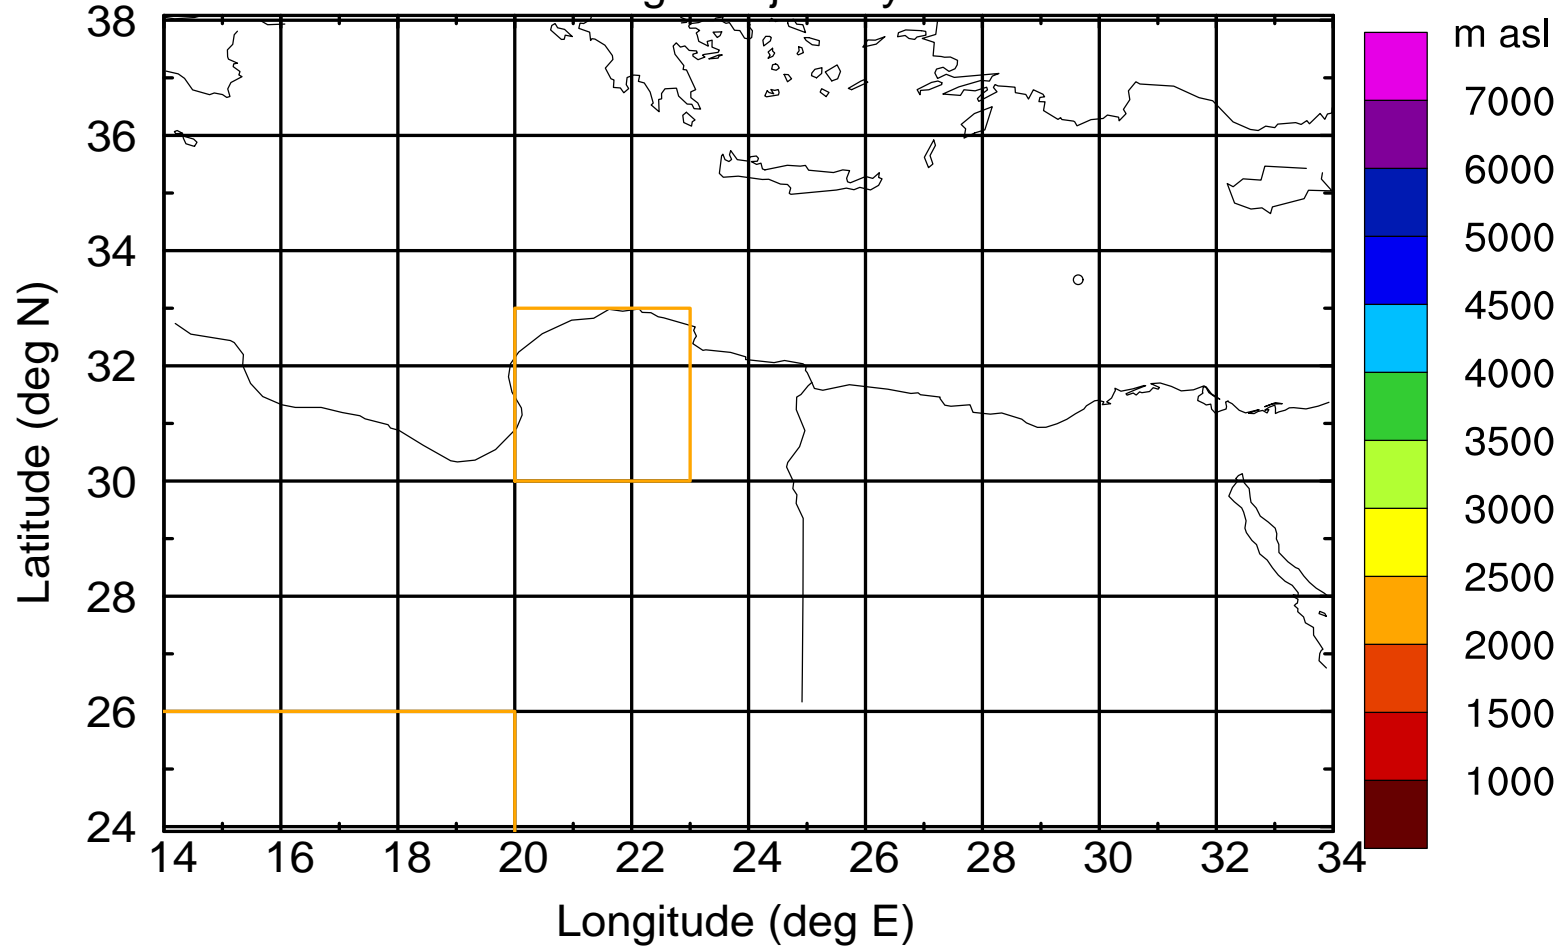

Paphos Airport ground station 20170422 3:30 UTC

Flight trajectory

Paphos Airport ground station 20170422 3:30 UTC

Flight trajectory

Paphos Airport ground station 20170422 3:30 UTC

Flight trajectory

Paphos Airport ground station 20170422 3:30 UTC