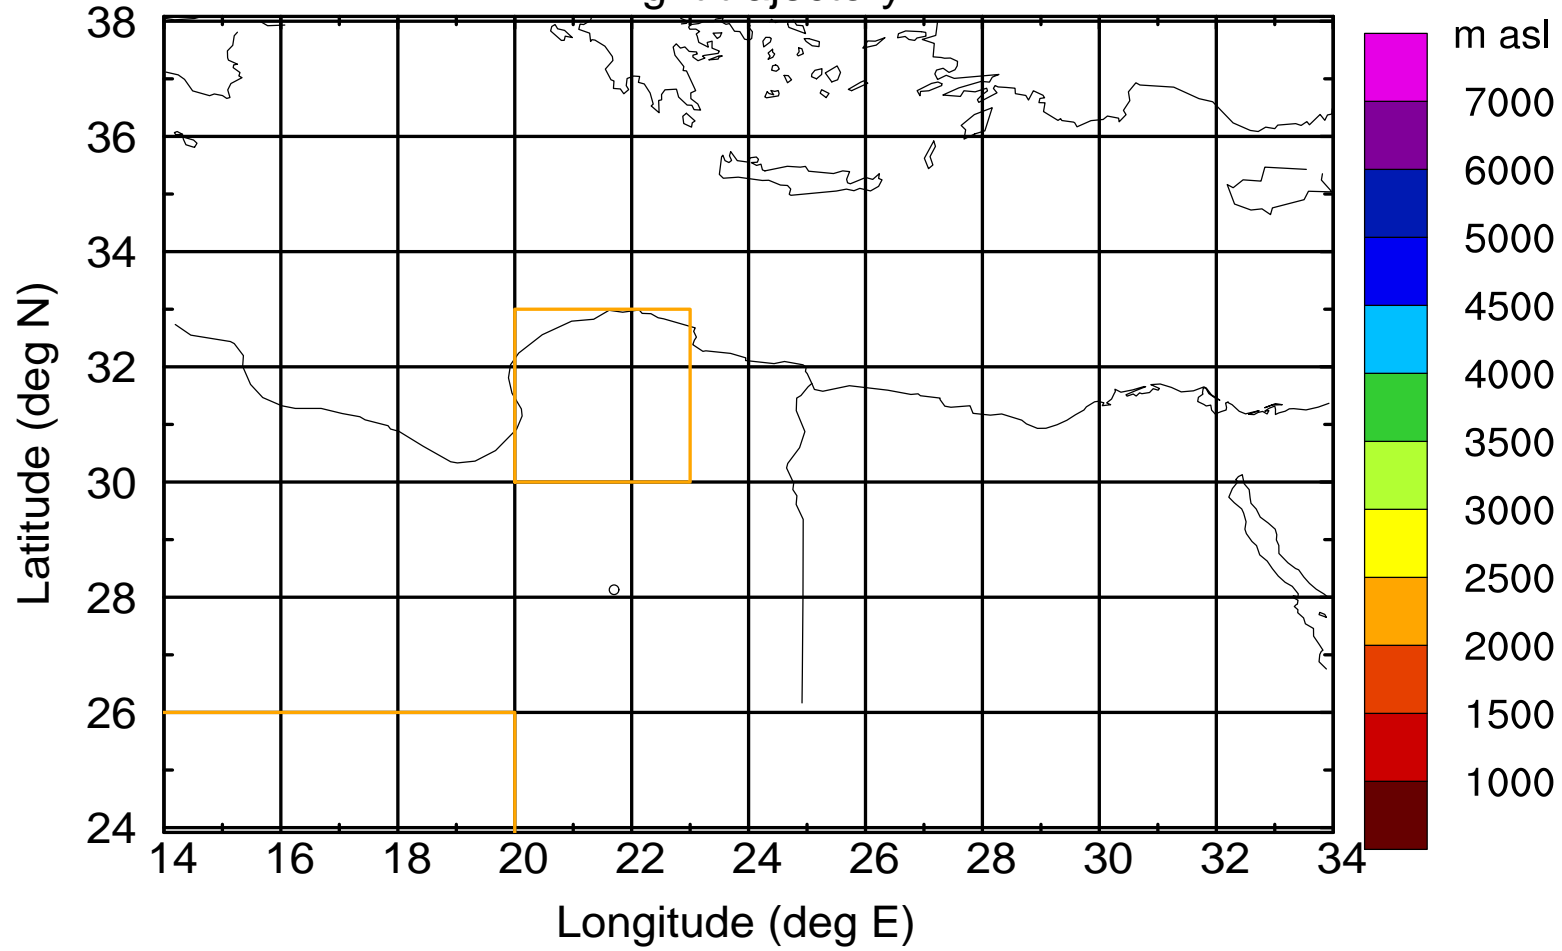

Flight trajectory

Paphos Airport ground station 20170422 3:30 UTC

Flight trajectory

Paphos Airport ground station 20170422 3:30 UTC

Flight trajectory

Paphos Airport ground station 20170422 3:30 UTC

Flight trajectory