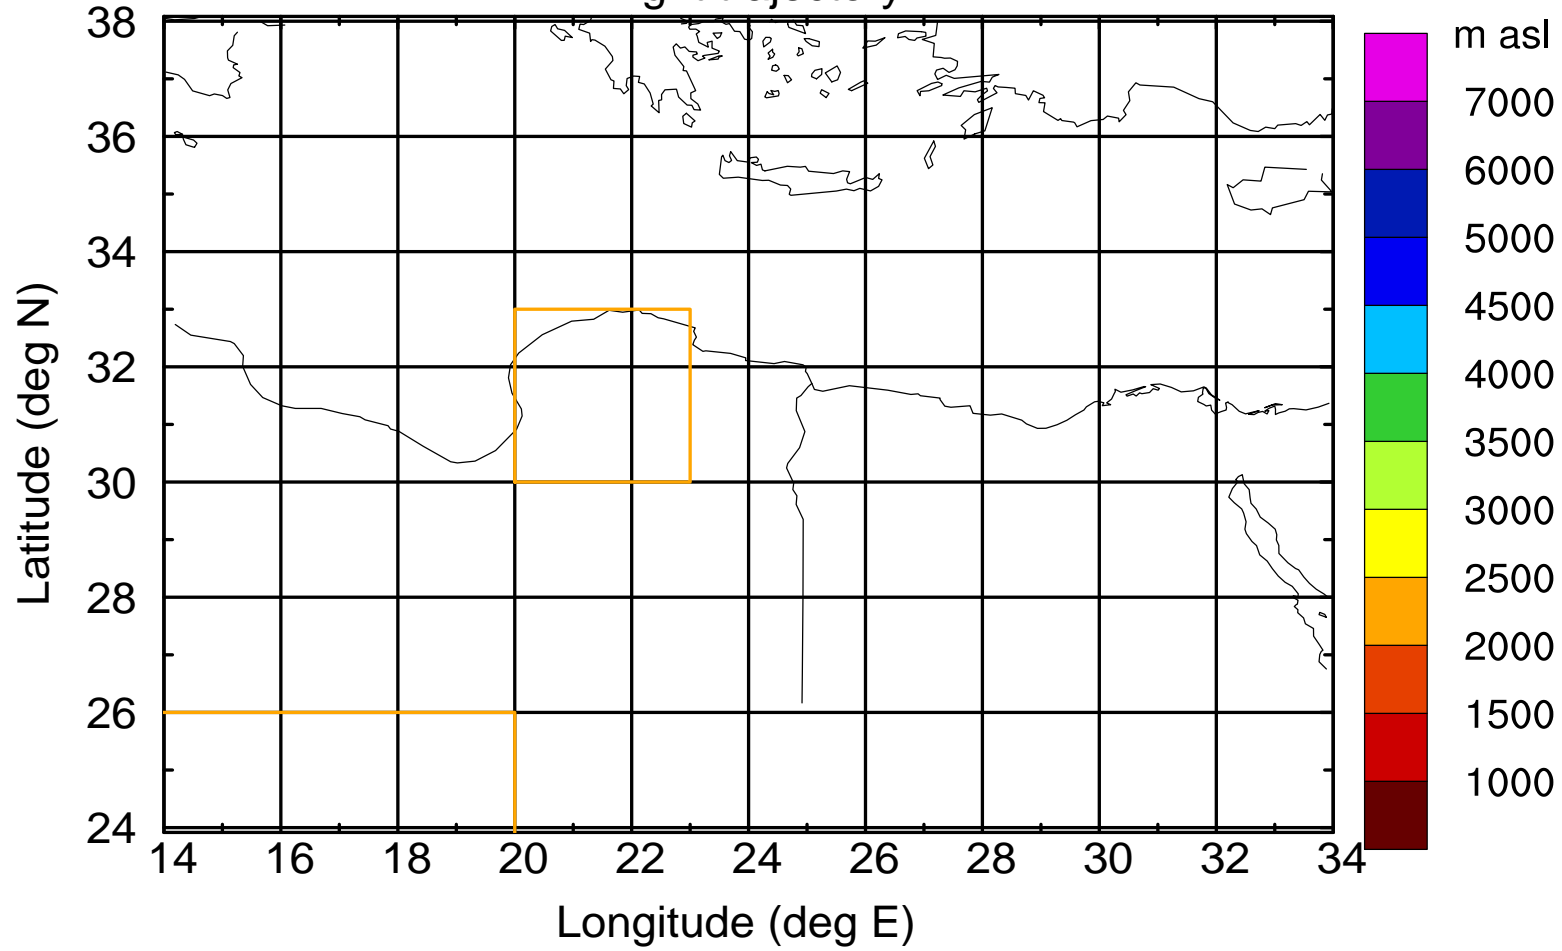

Paphos Airport ground station 20170422 3:30 UTC

Flight trajectory

Paphos Airport ground station 20170422 3:30 UTC

Flight trajectory

Paphos Airport ground station 20170422 3:30 UTC

Flight trajectory

Paphos Airport ground station 20170422 3:30 UTC