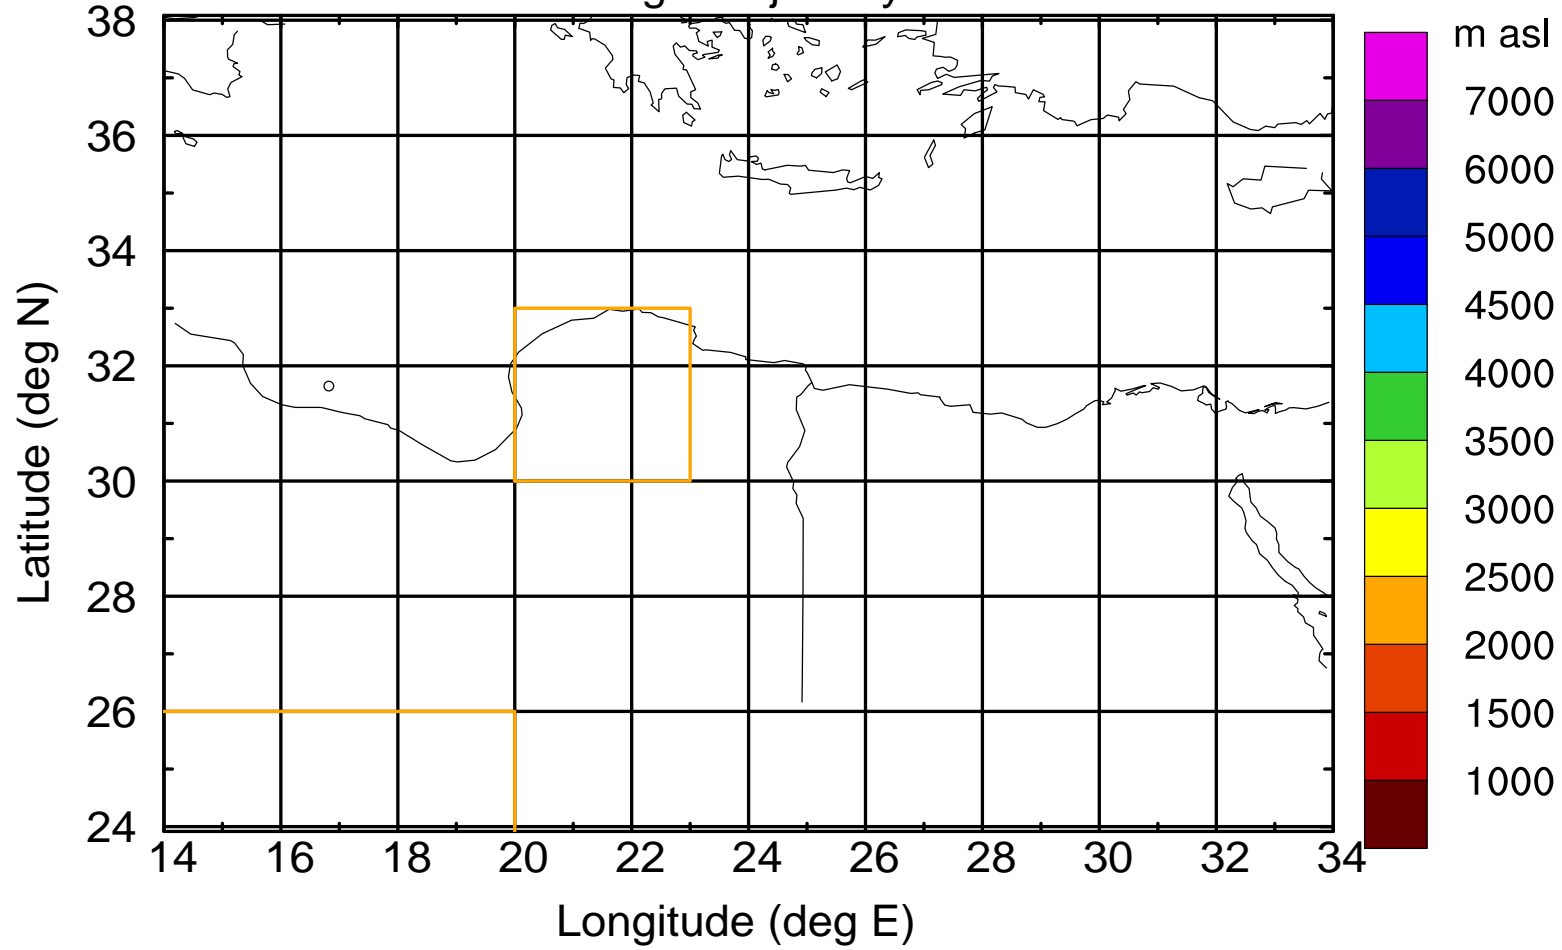

Paphos Airport ground station 20170422 3:30 UTC

Flight trajectory

Paphos Airport ground station 20170422 3:30 UTC

Flight trajectory

Paphos Airport ground station 20170422 3:30 UTC

Flight trajectory

Paphos Airport ground station 20170422 3:30 UTC