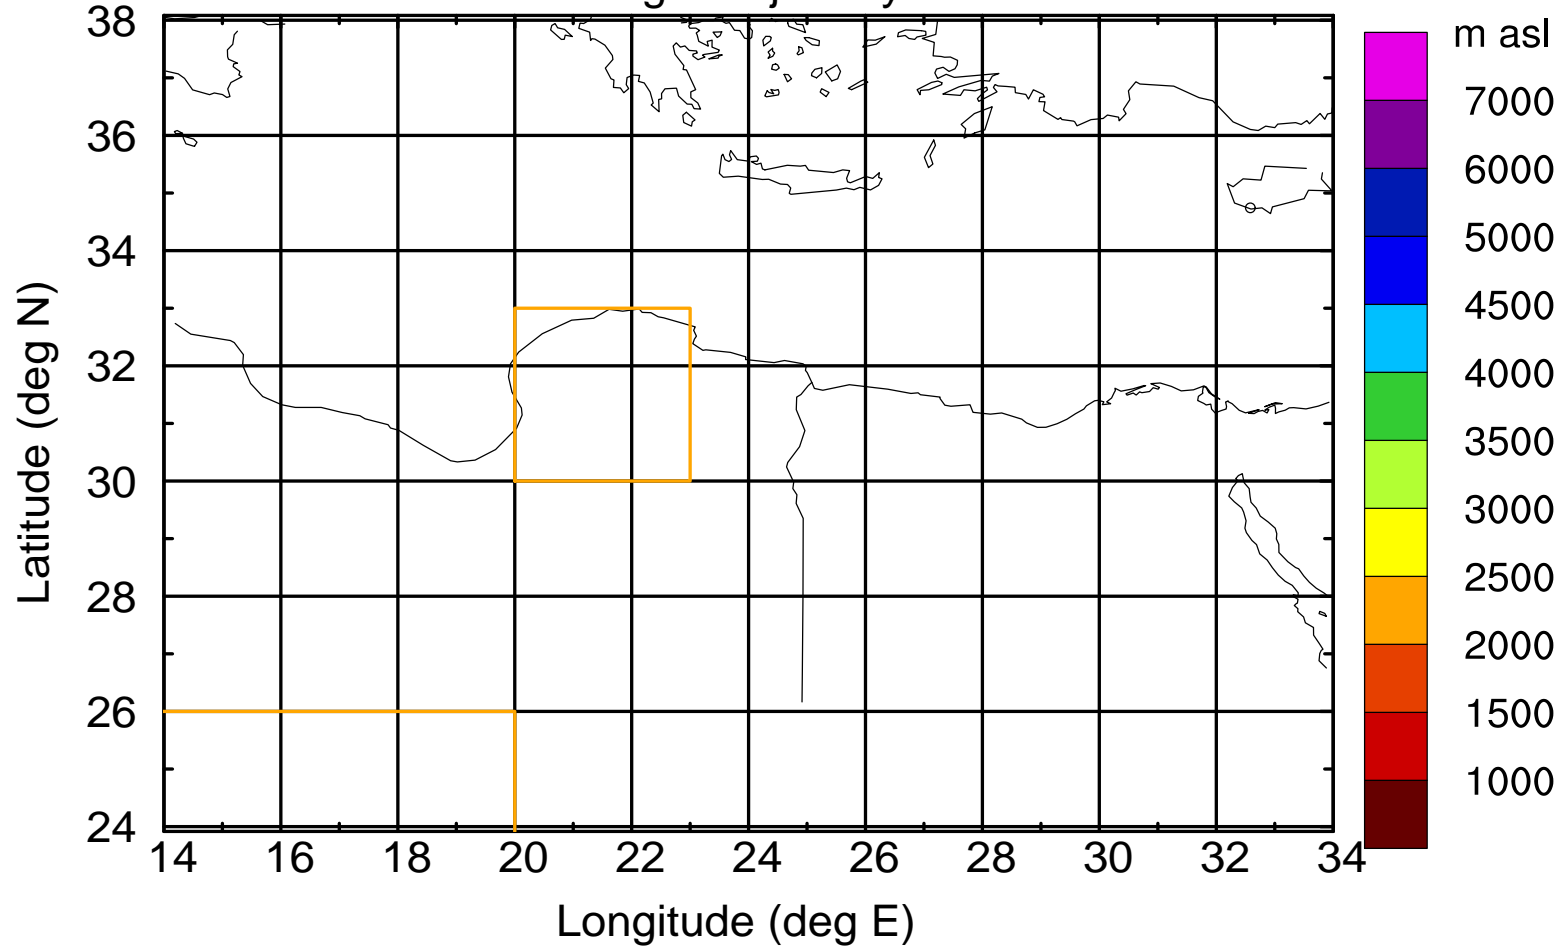

Paphos Airport ground station 20170422 3:30 UTC

Flight trajectory

Paphos Airport ground station 20170422 3:30 UTC

Flight trajectory

Paphos Airport ground station 20170422 3:30 UTC

Flight trajectory

Paphos Airport ground station 20170422 3:30 UTC