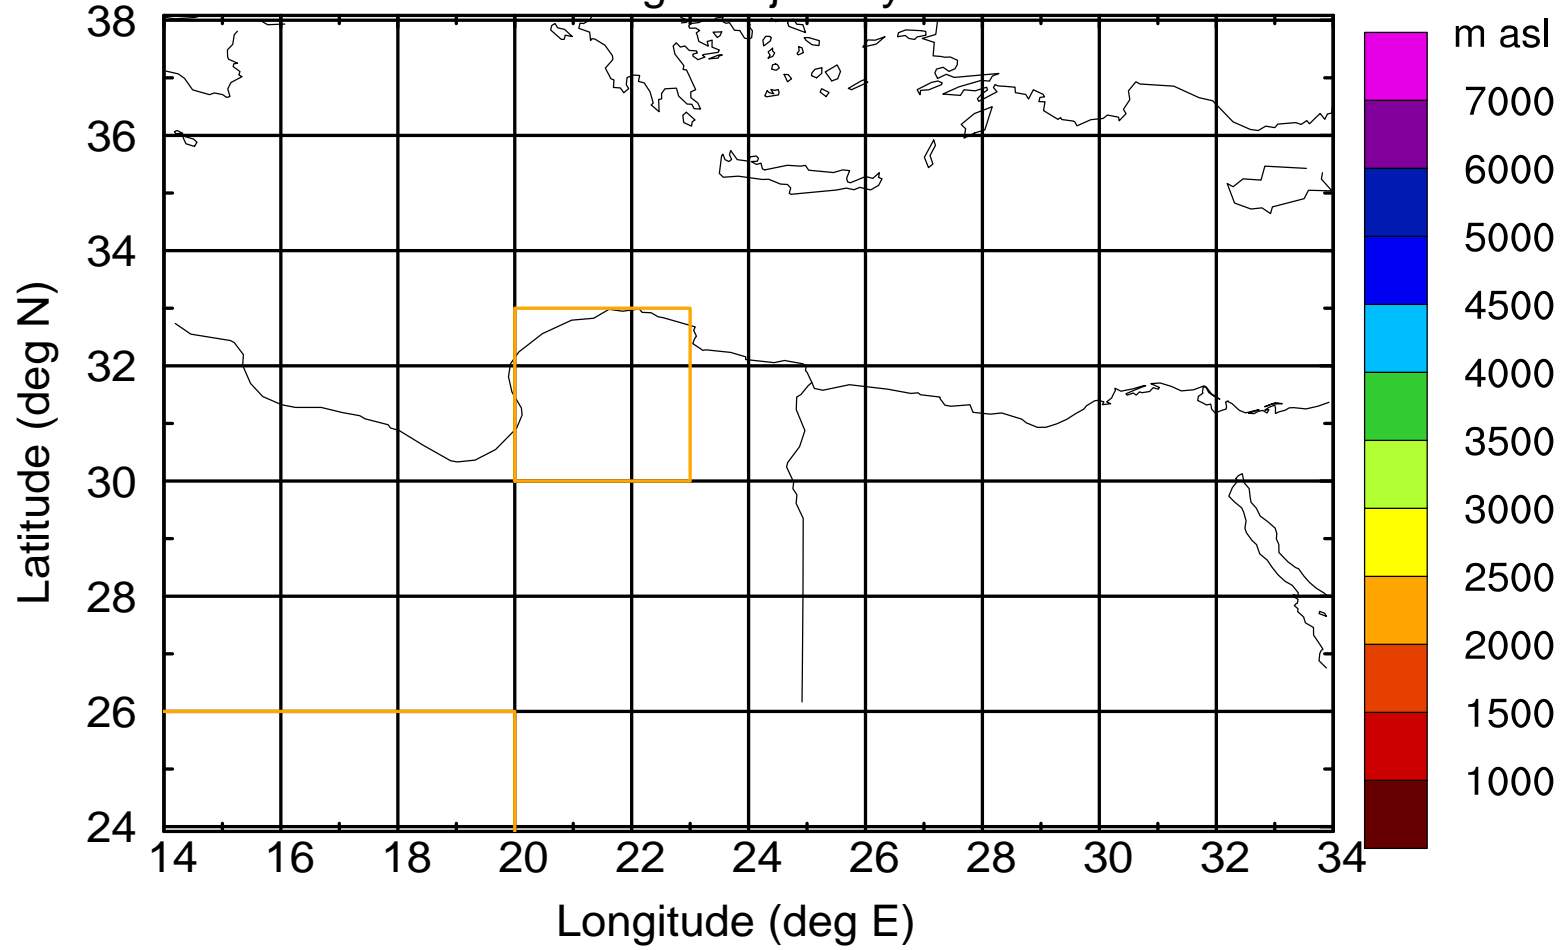

Flight trajectory

Paphos Airport ground station 20170422 3:30 UTC

Flight trajectory

Paphos Airport ground station 20170422 3:30 UTC

Flight trajectory

Paphos Airport ground station 20170422 3:30 UTC

Flight trajectory