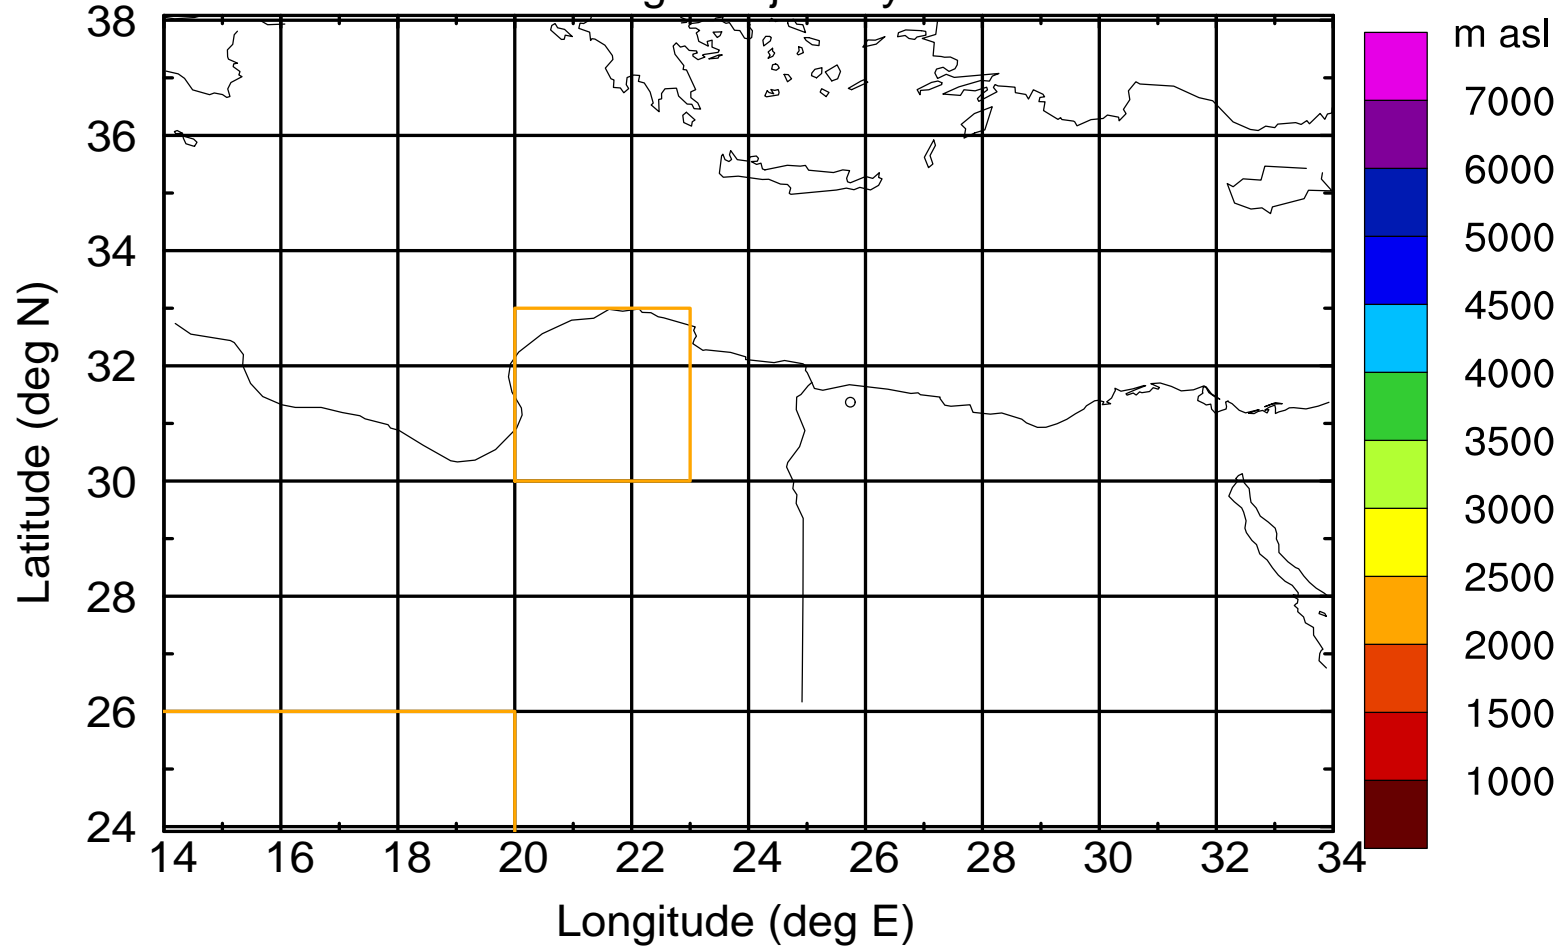

Flight trajectory

Paphos Airport ground station 20170422 3:30 UTC

Flight trajectory

Paphos Airport ground station 20170422 3:30 UTC

Flight trajectory

Paphos Airport ground station 20170422 3:30 UTC

Flight trajectory