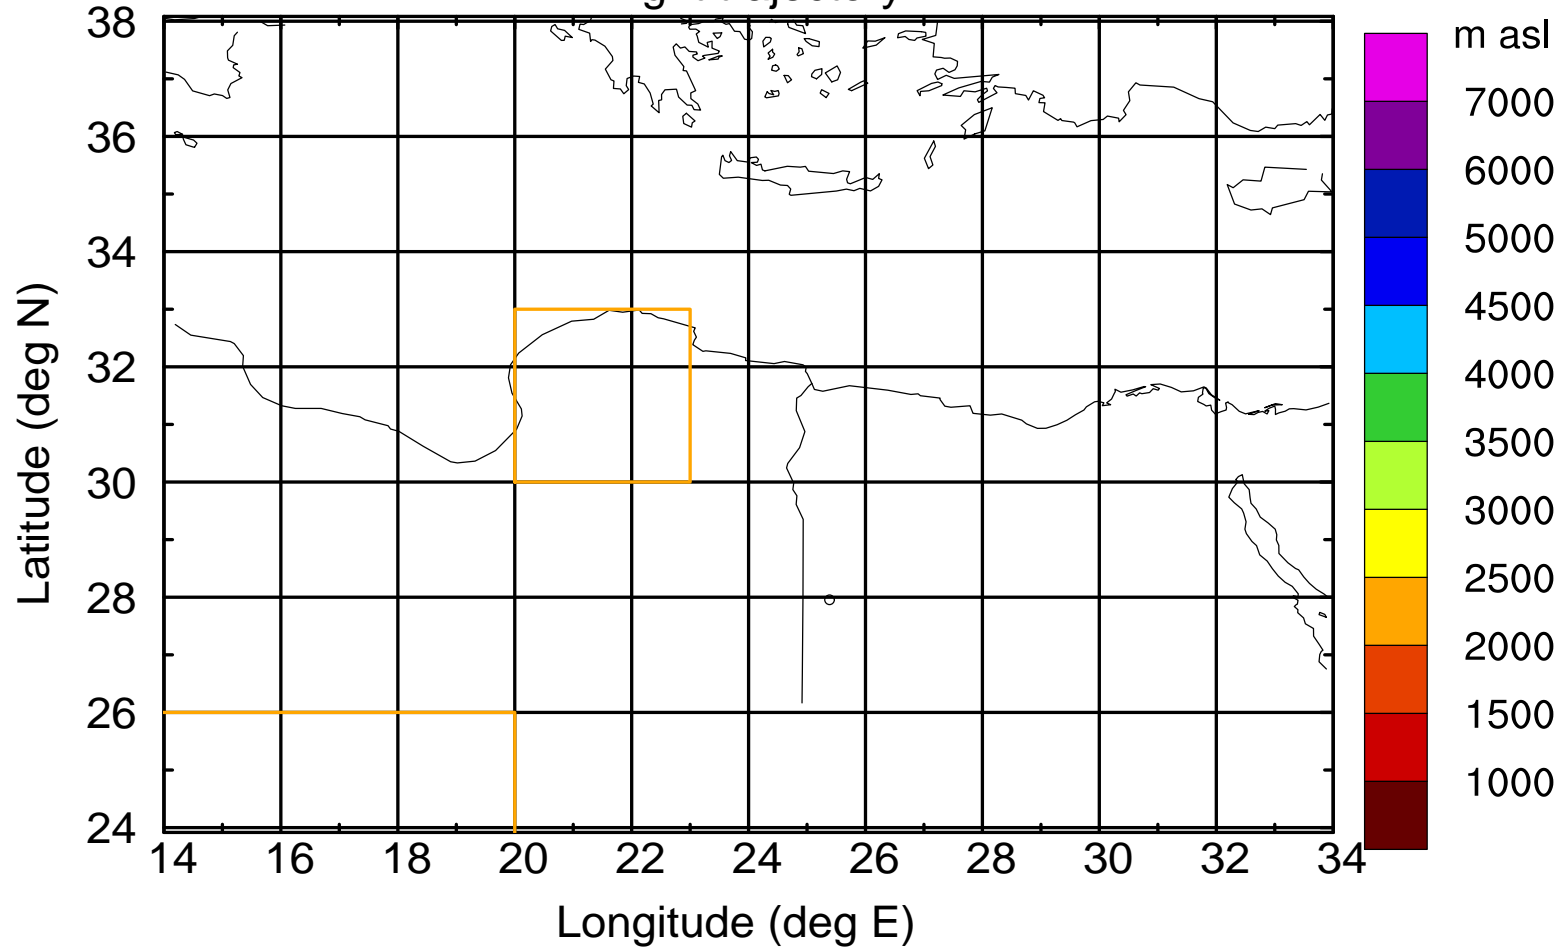

Paphos Airport ground station 20170422 3:30 UTC

Flight trajectory

Paphos Airport ground station 20170422 3:30 UTC

Flight trajectory

Paphos Airport ground station 20170422 3:30 UTC

Flight trajectory

Paphos Airport ground station 20170422 3:30 UTC