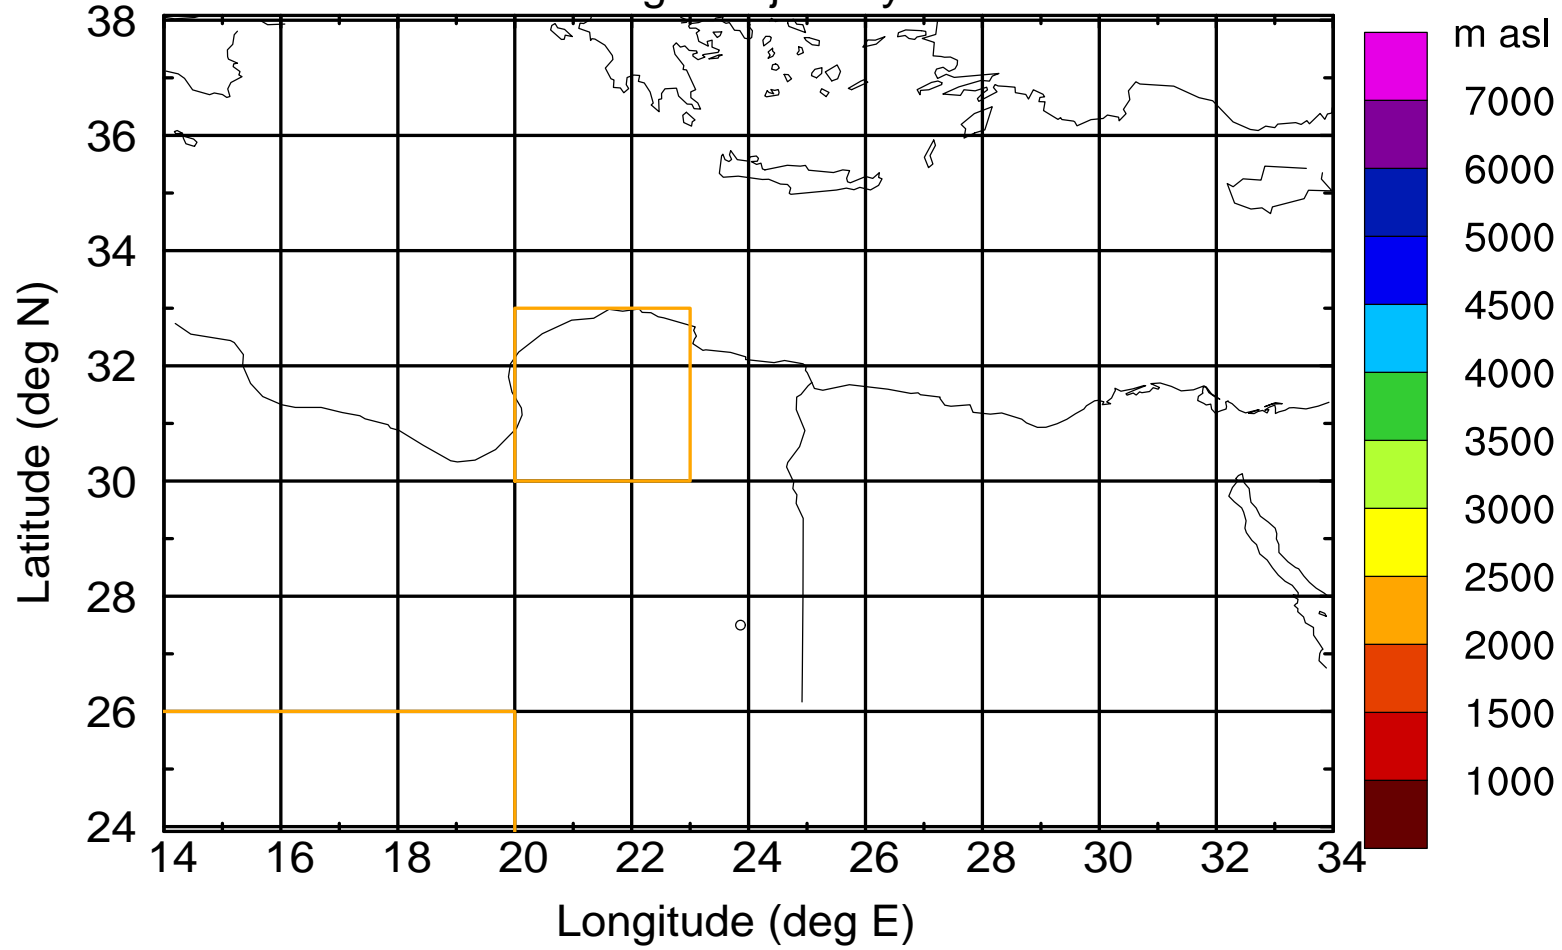

Paphos Airport ground station 20170422 3:30 UTC

Flight trajectory

Paphos Airport ground station 20170422 3:30 UTC

Flight trajectory

Paphos Airport ground station 20170422 3:30 UTC

Flight trajectory

Paphos Airport ground station 20170422 3:30 UTC