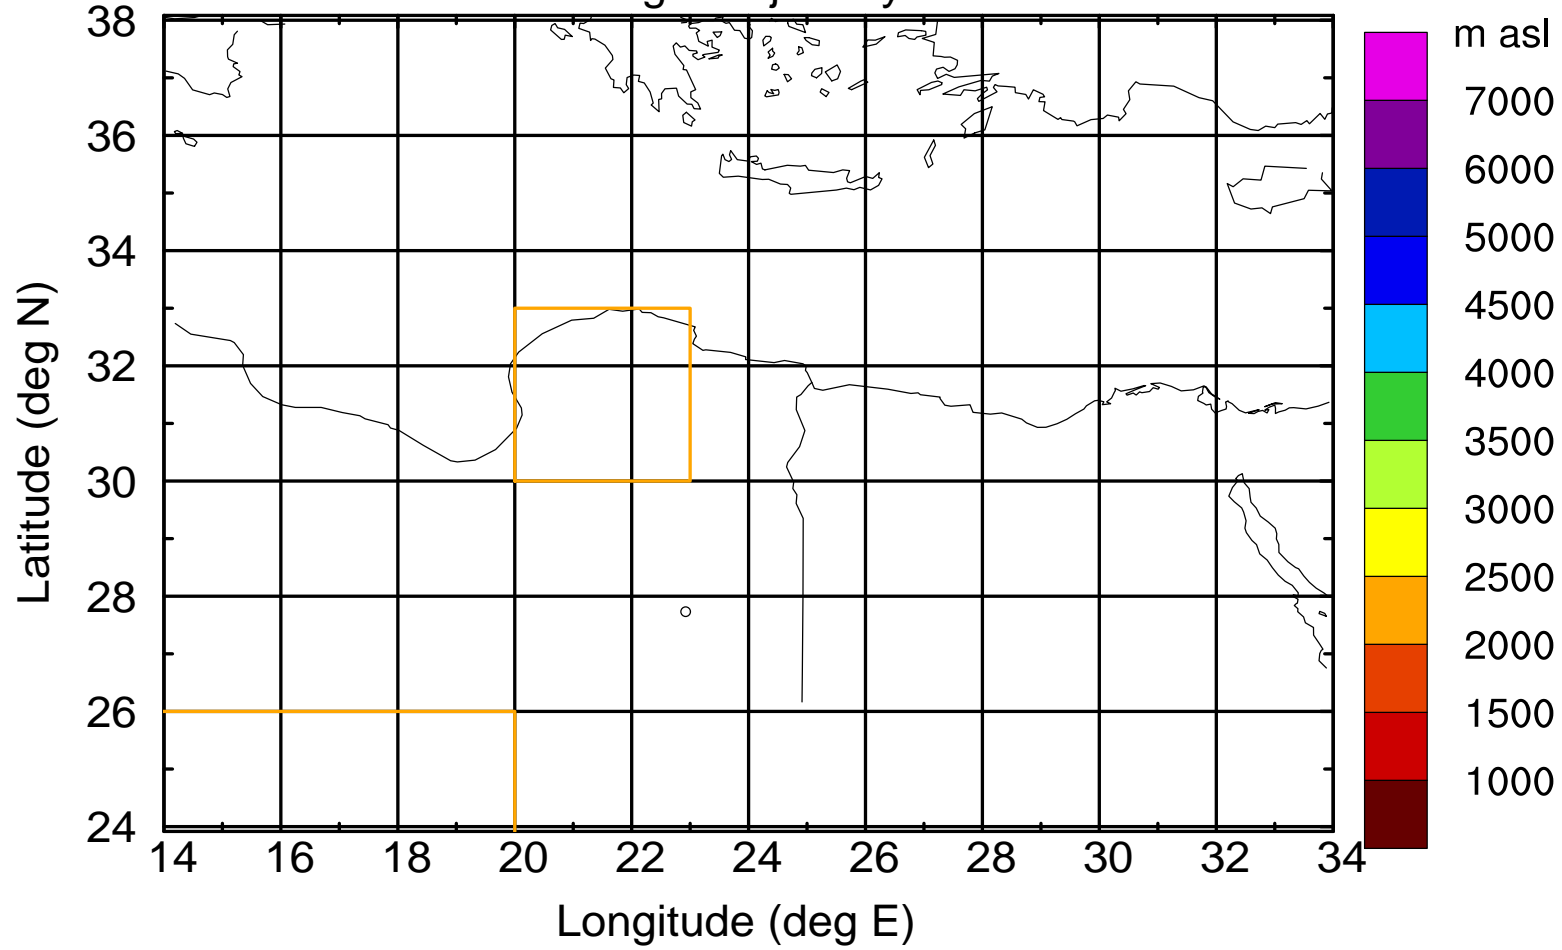

Flight trajectory

Paphos Airport ground station 20170422 3:30 UTC

Flight trajectory

Paphos Airport ground station 20170422 3:30 UTC

Flight trajectory

Paphos Airport ground station 20170422 3:30 UTC

Flight trajectory