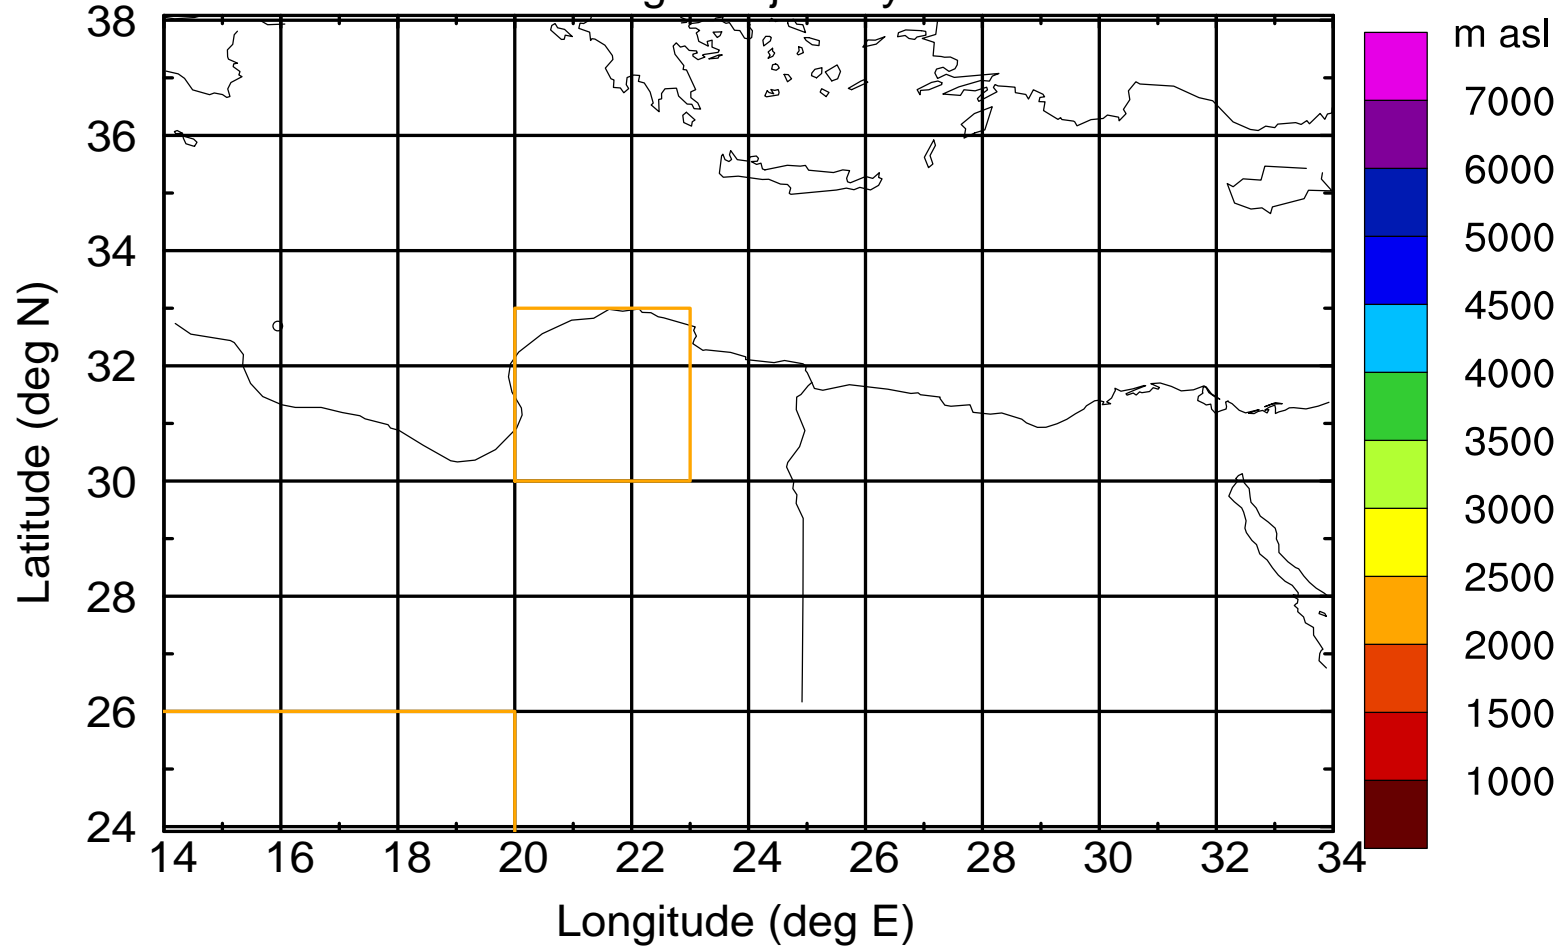

Flight trajectory

Paphos Airport ground station 20170422 3:30 UTC

Flight trajectory

Paphos Airport ground station 20170422 3:30 UTC

Flight trajectory

Paphos Airport ground station 20170422 3:30 UTC

Flight trajectory