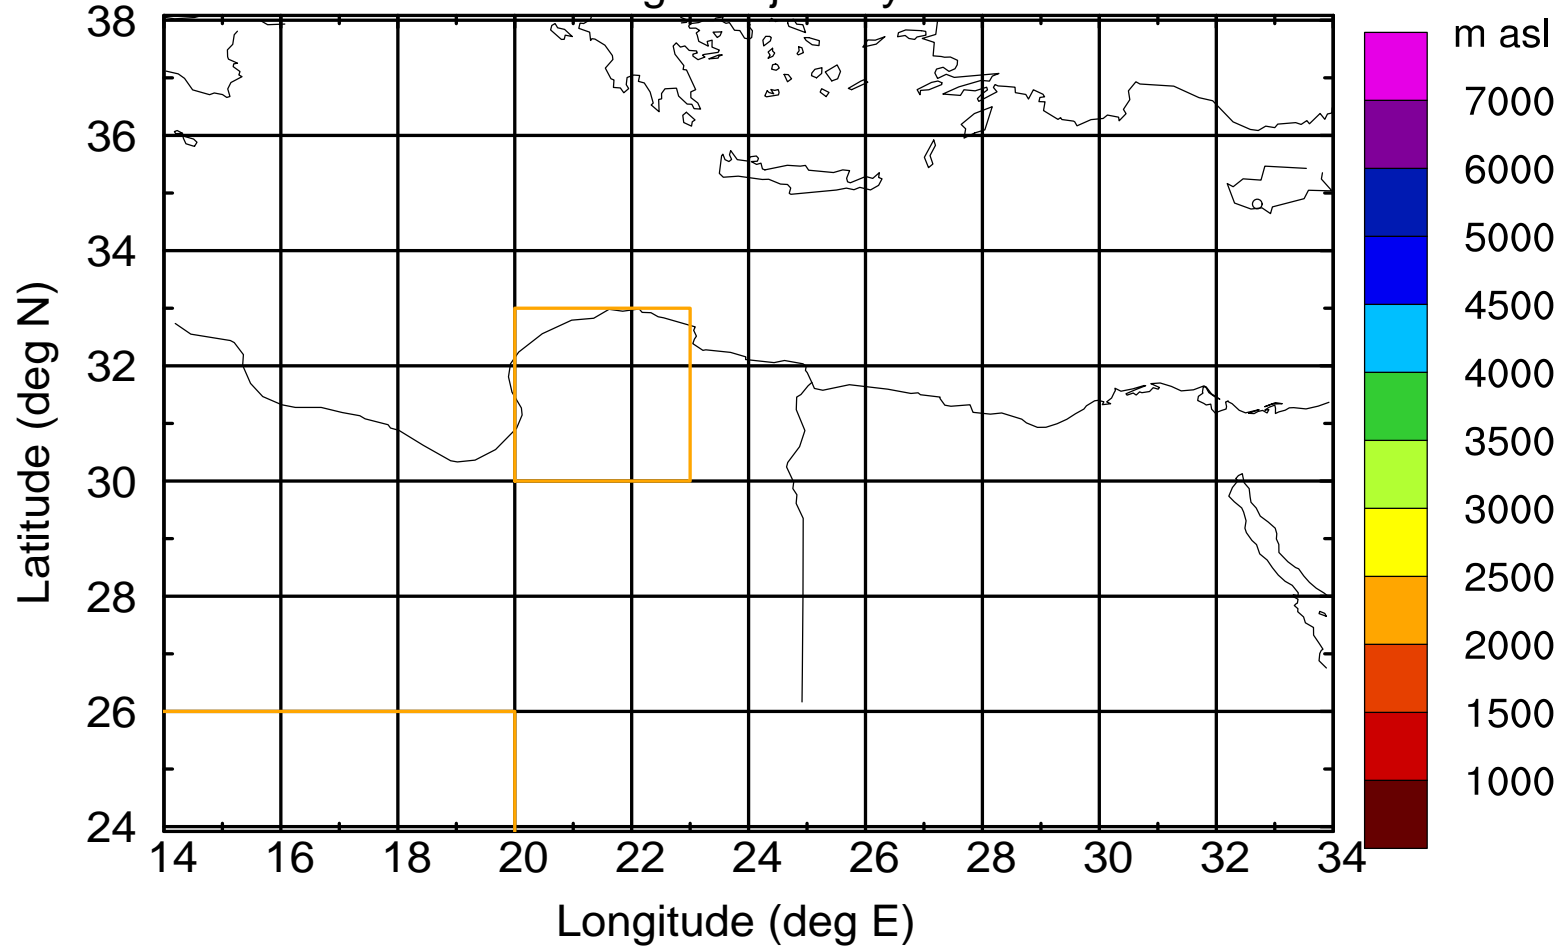

Flight trajectory

Paphos Airport ground station 20170422 3:30 UTC

Flight trajectory

Paphos Airport ground station 20170422 3:30 UTC

Flight trajectory

Paphos Airport ground station 20170422 3:30 UTC

Flight trajectory