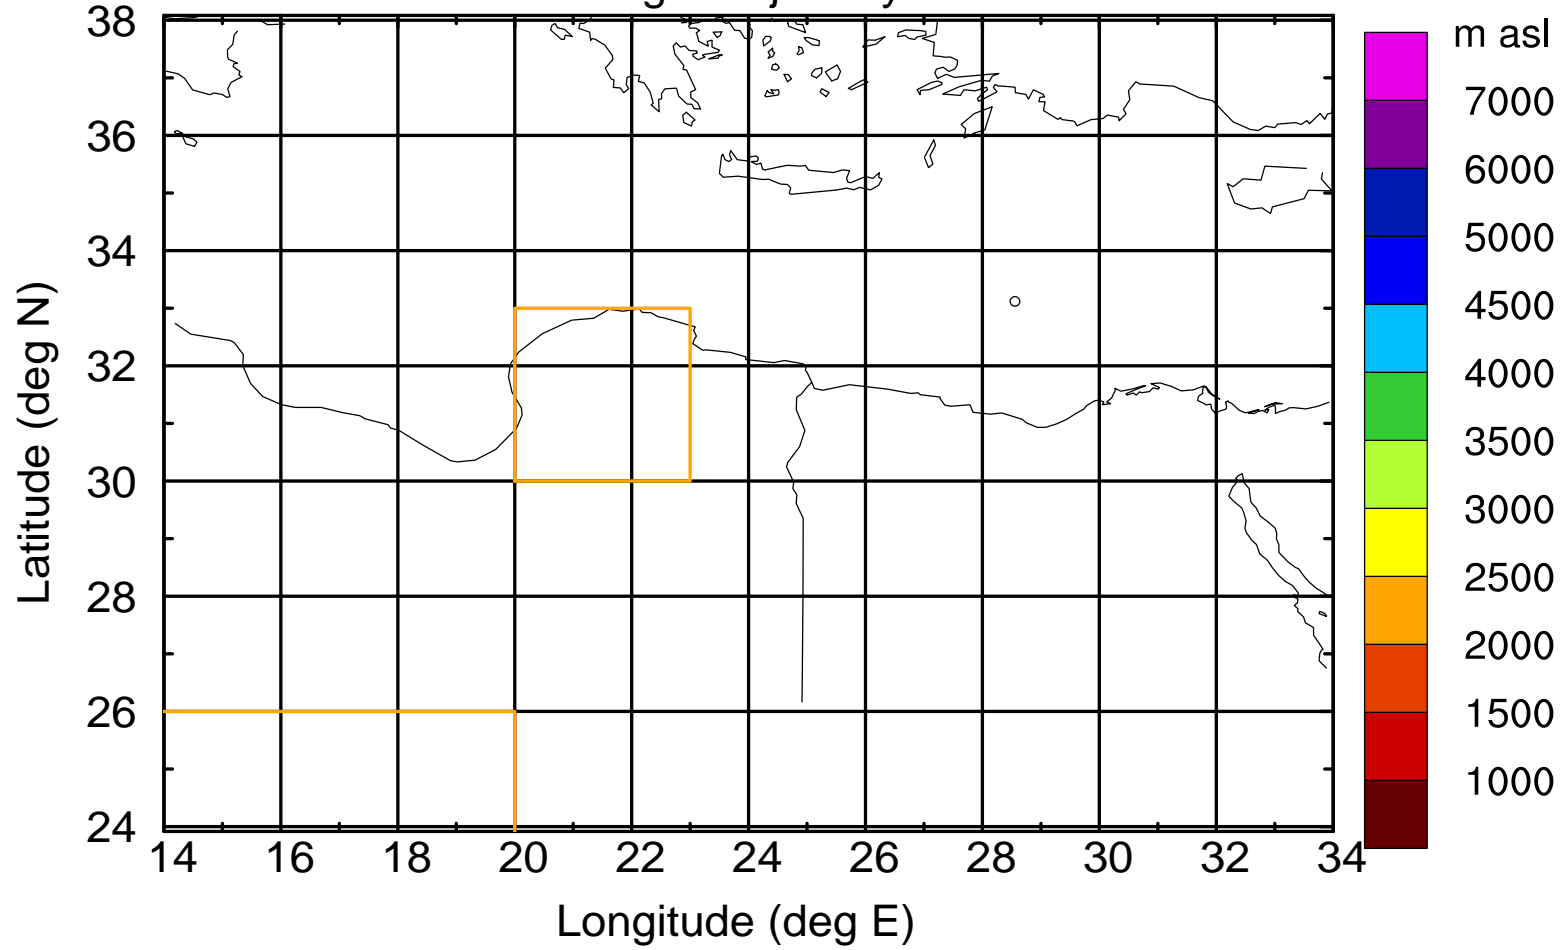

Flight trajectory

Paphos Airport ground station 20170422 3:30 UTC

Flight trajectory

Paphos Airport ground station 20170422 3:30 UTC

Flight trajectory

Paphos Airport ground station 20170422 3:30 UTC

Flight trajectory