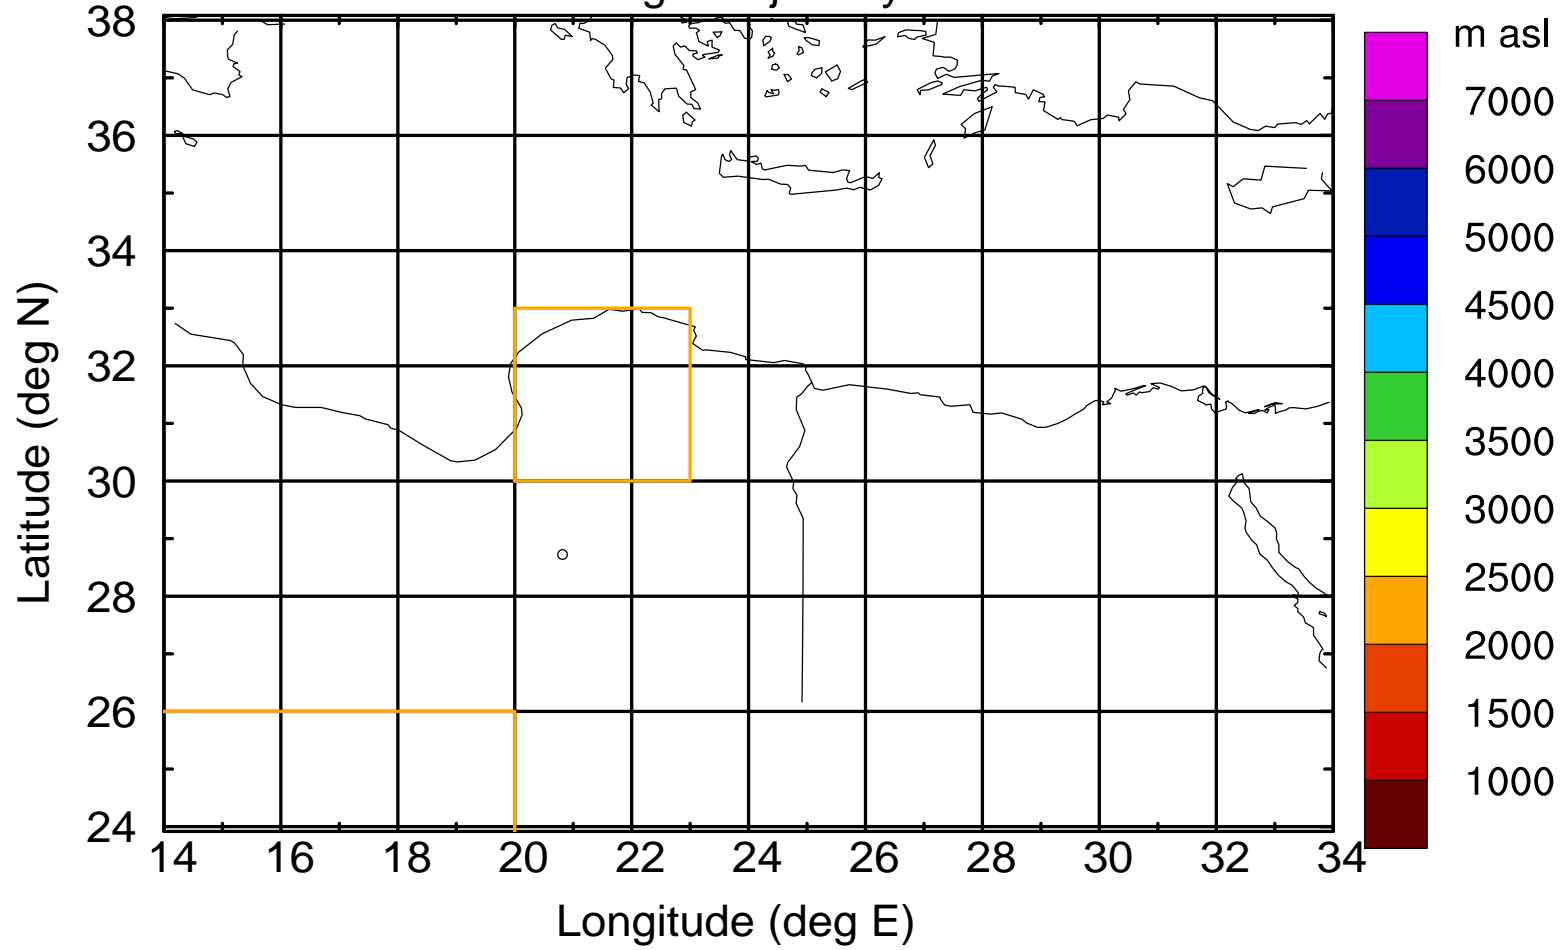

Paphos Airport ground station 20170422 3:30 UTC

Flight trajectory

Paphos Airport ground station 20170422 3:30 UTC

Flight trajectory

Paphos Airport ground station 20170422 3:30 UTC

Flight trajectory

Paphos Airport ground station 20170422 3:30 UTC