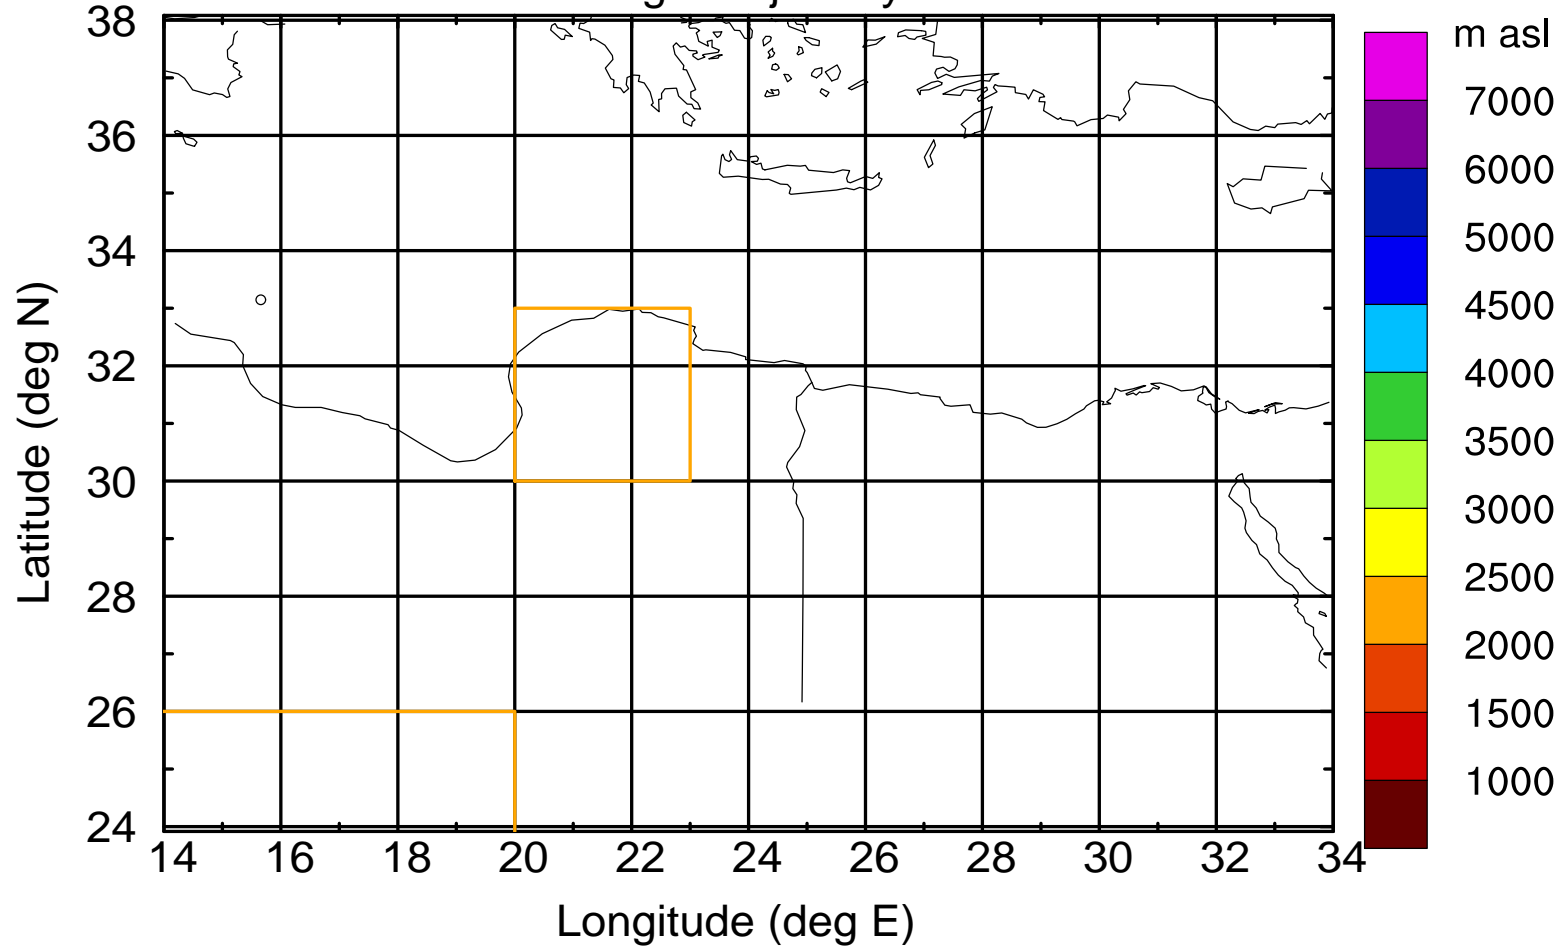

Flight trajectory

Paphos Airport ground station 20170422 3:30 UTC

Flight trajectory

Paphos Airport ground station 20170422 3:30 UTC

Flight trajectory

Paphos Airport ground station 20170422 3:30 UTC

Flight trajectory