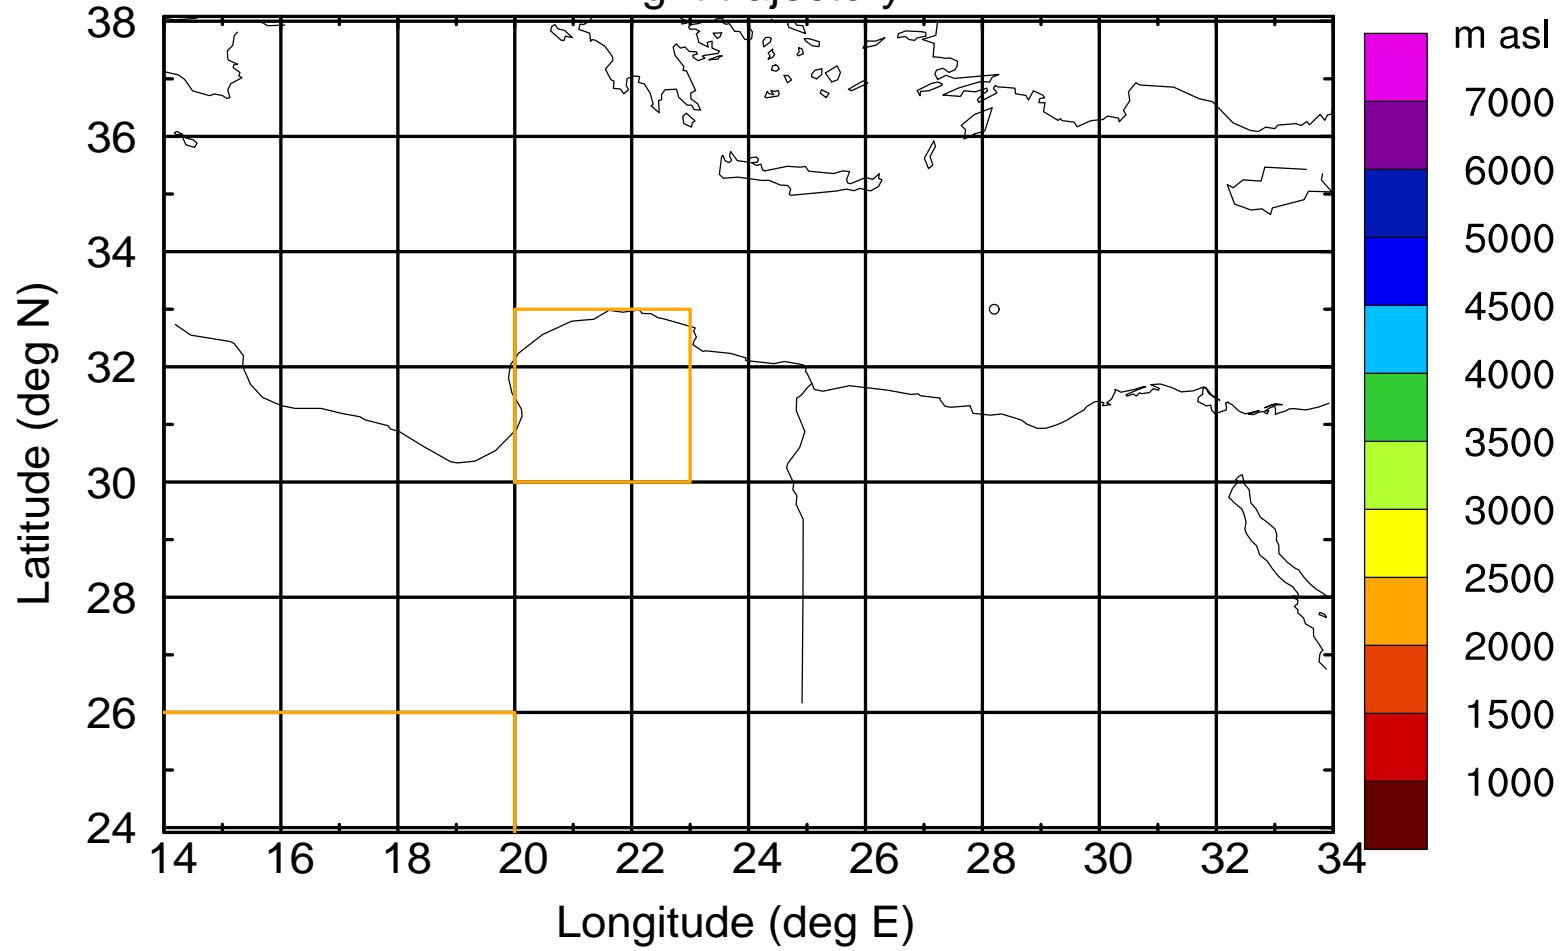

Flight trajectory

Paphos Airport ground station 20170422 3:30 UTC

Flight trajectory

Paphos Airport ground station 20170422 3:30 UTC

Flight trajectory

Paphos Airport ground station 20170422 3:30 UTC

Flight trajectory