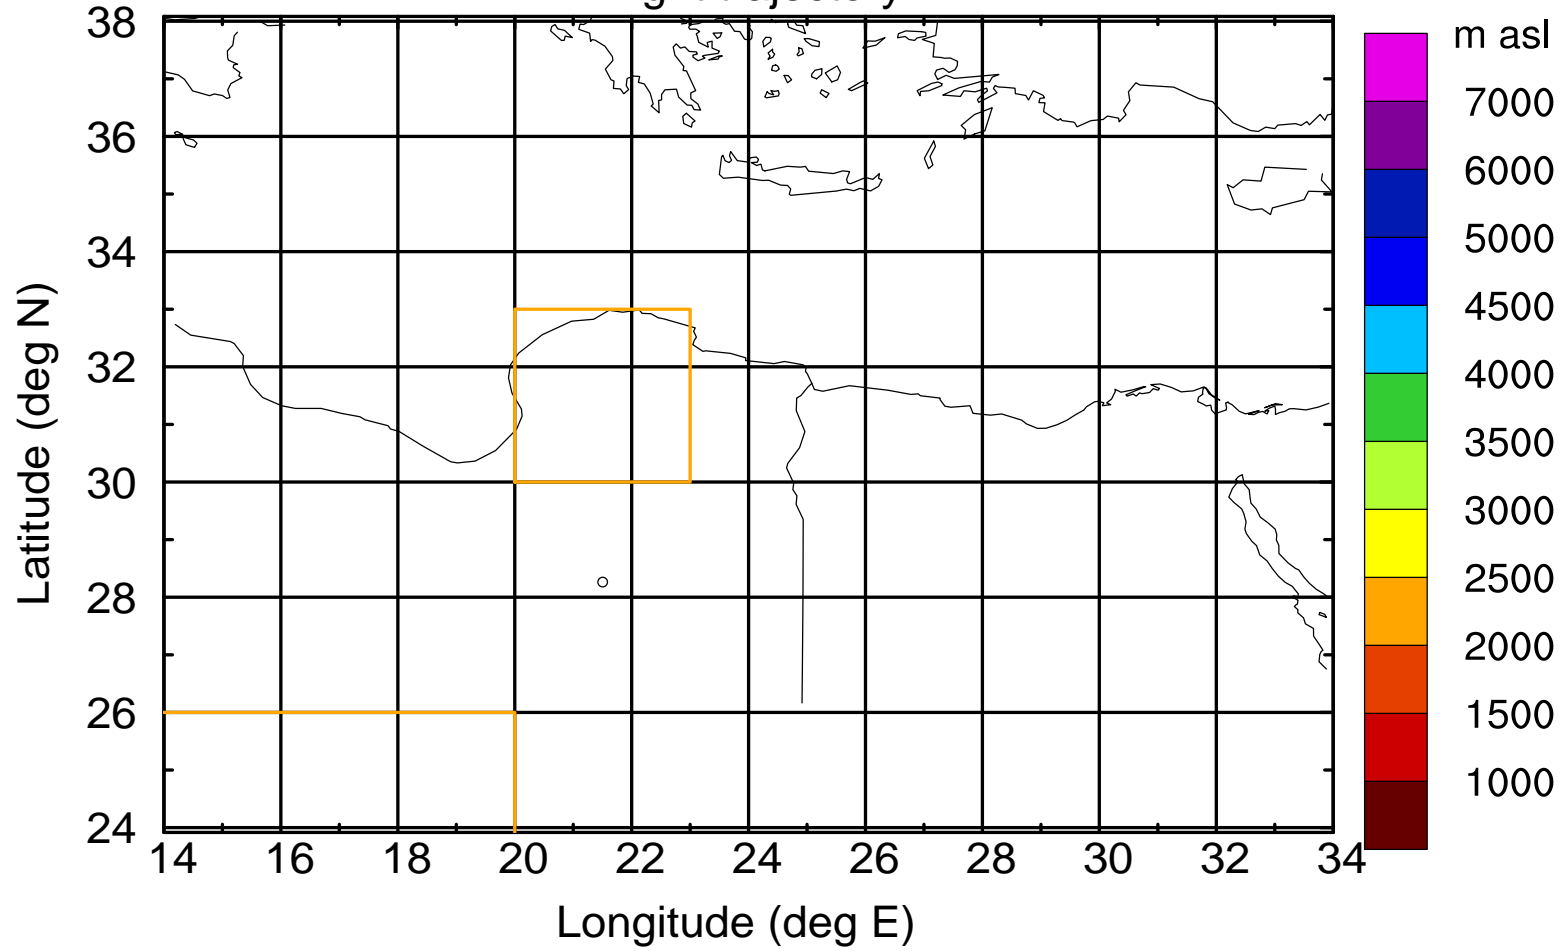

Flight trajectory

Paphos Airport ground station 20170422 3:30 UTC

Flight trajectory

Paphos Airport ground station 20170422 3:30 UTC

Flight trajectory

Paphos Airport ground station 20170422 3:30 UTC

Flight trajectory