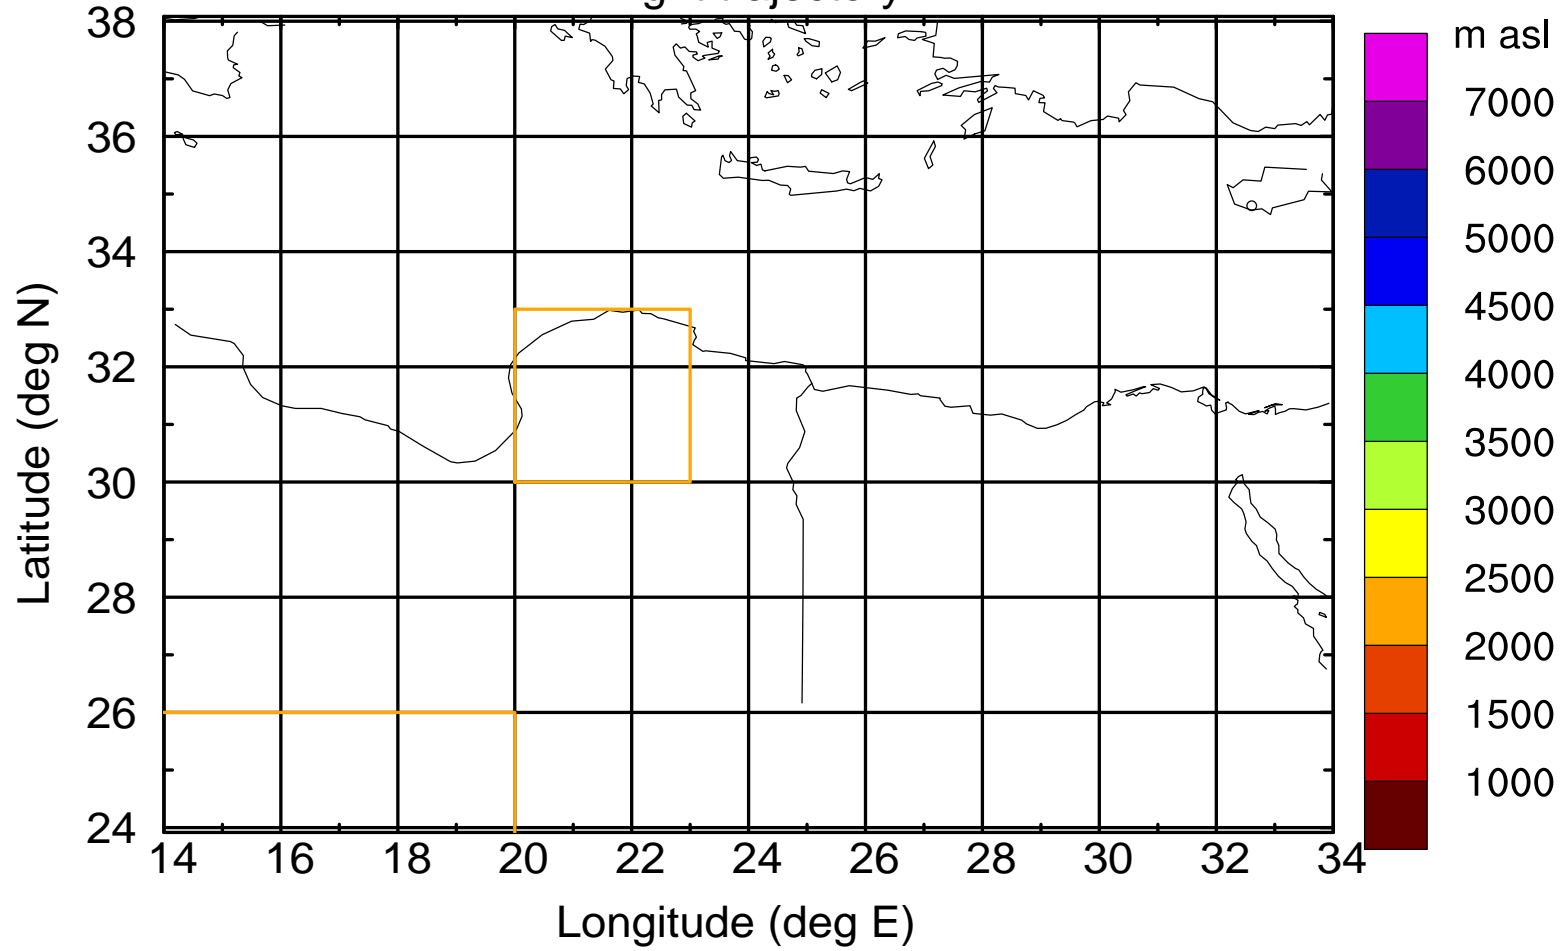

Flight trajectory

Paphos Airport ground station 20170422 3:30 UTC

Flight trajectory

Paphos Airport ground station 20170422 3:30 UTC

Flight trajectory

Paphos Airport ground station 20170422 3:30 UTC

Flight trajectory