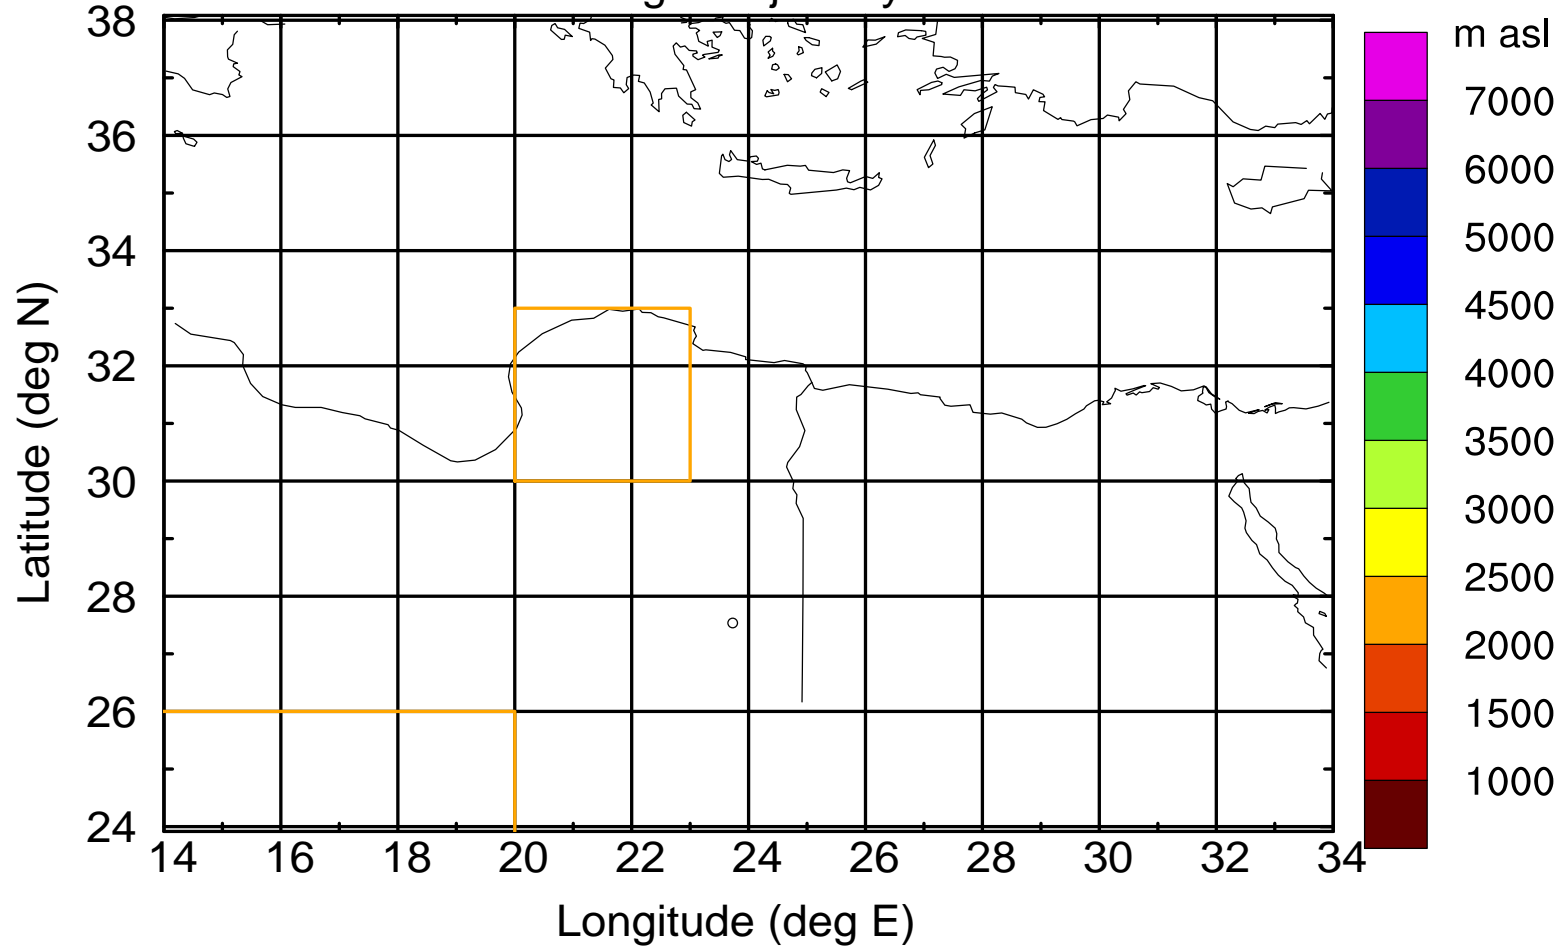

Flight trajectory

Paphos Airport ground station 20170422 3:30 UTC

Flight trajectory

Paphos Airport ground station 20170422 3:30 UTC

Flight trajectory

Paphos Airport ground station 20170422 3:30 UTC

Flight trajectory