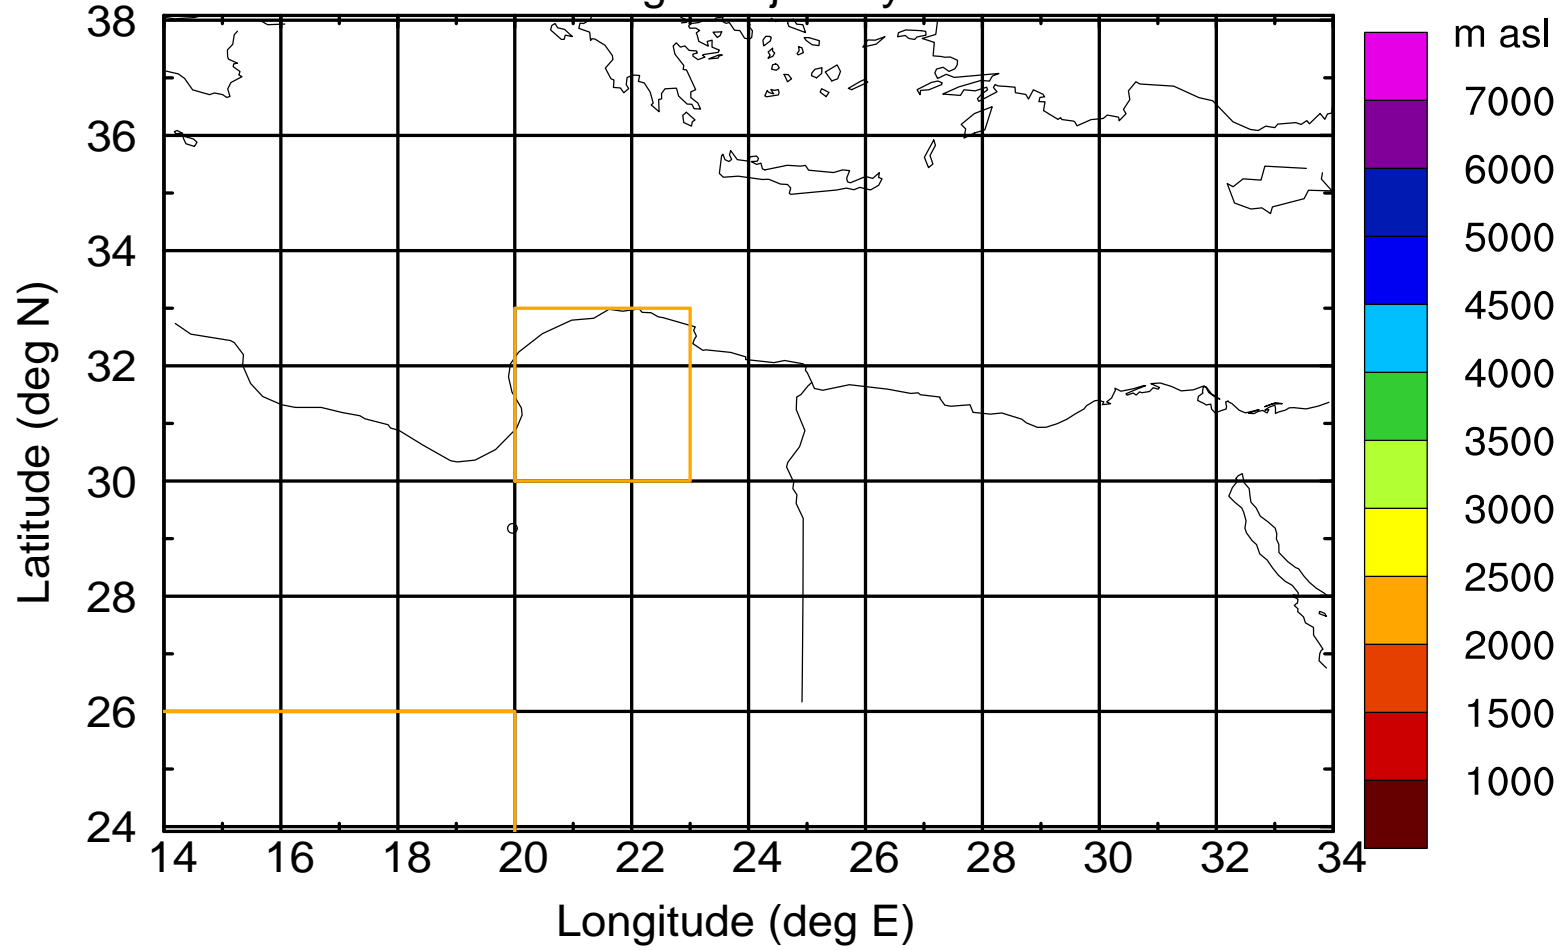

Flight trajectory

Paphos Airport ground station 20170422 3:30 UTC

Flight trajectory

Paphos Airport ground station 20170422 3:30 UTC

Flight trajectory

Paphos Airport ground station 20170422 3:30 UTC

Flight trajectory