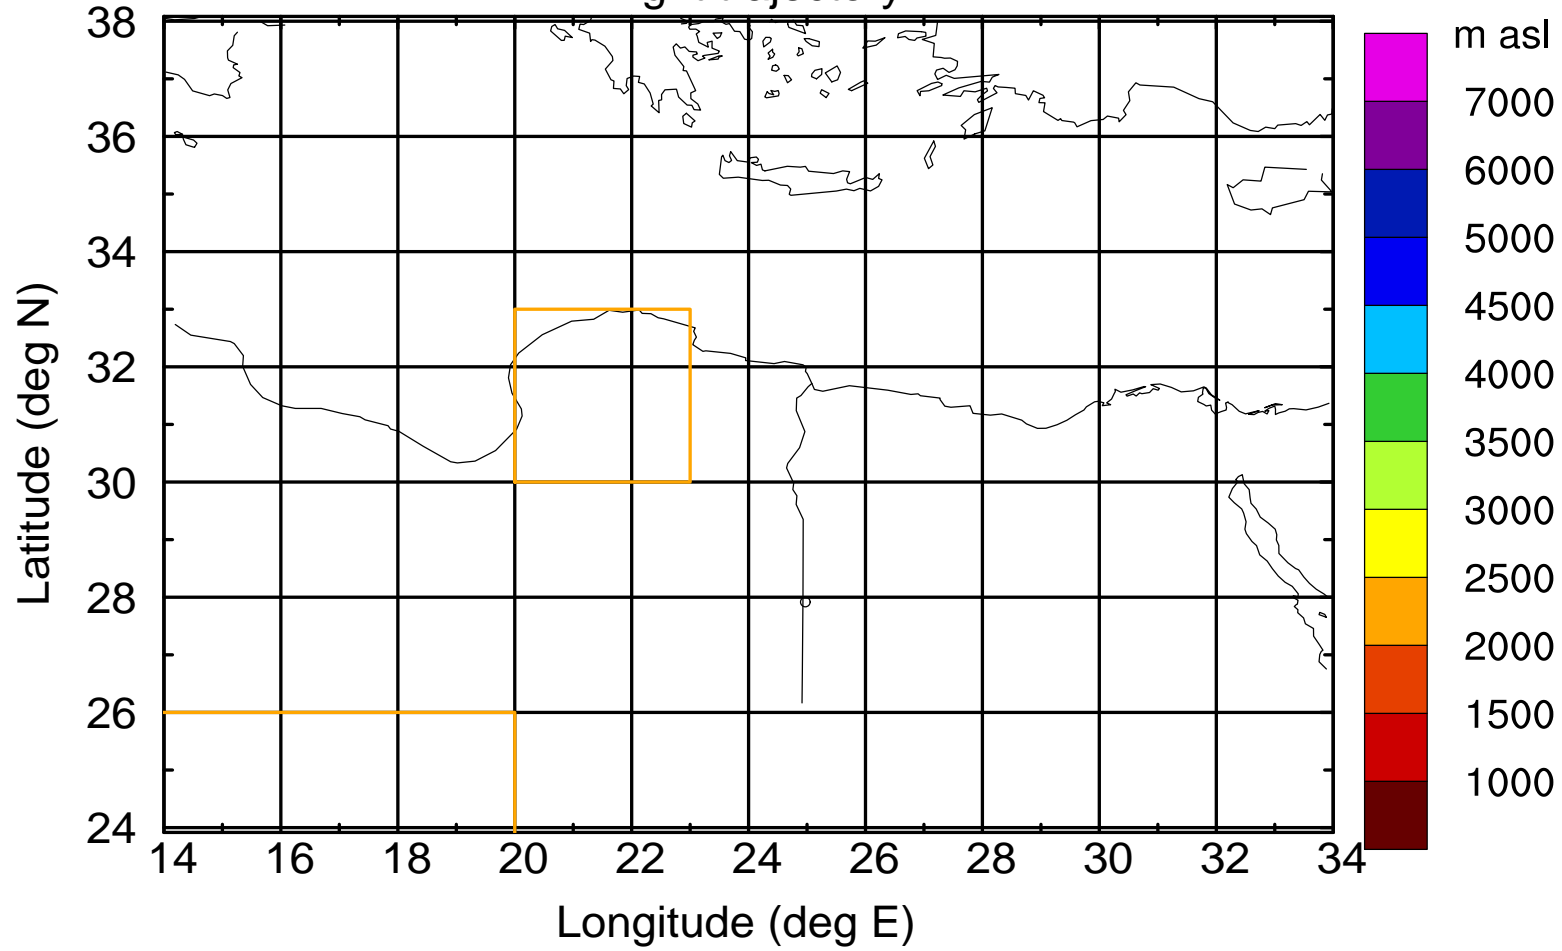

Flight trajectory

Paphos Airport ground station 20170422 3:30 UTC

Flight trajectory

Paphos Airport ground station 20170422 3:30 UTC

Flight trajectory

Paphos Airport ground station 20170422 3:30 UTC

Flight trajectory