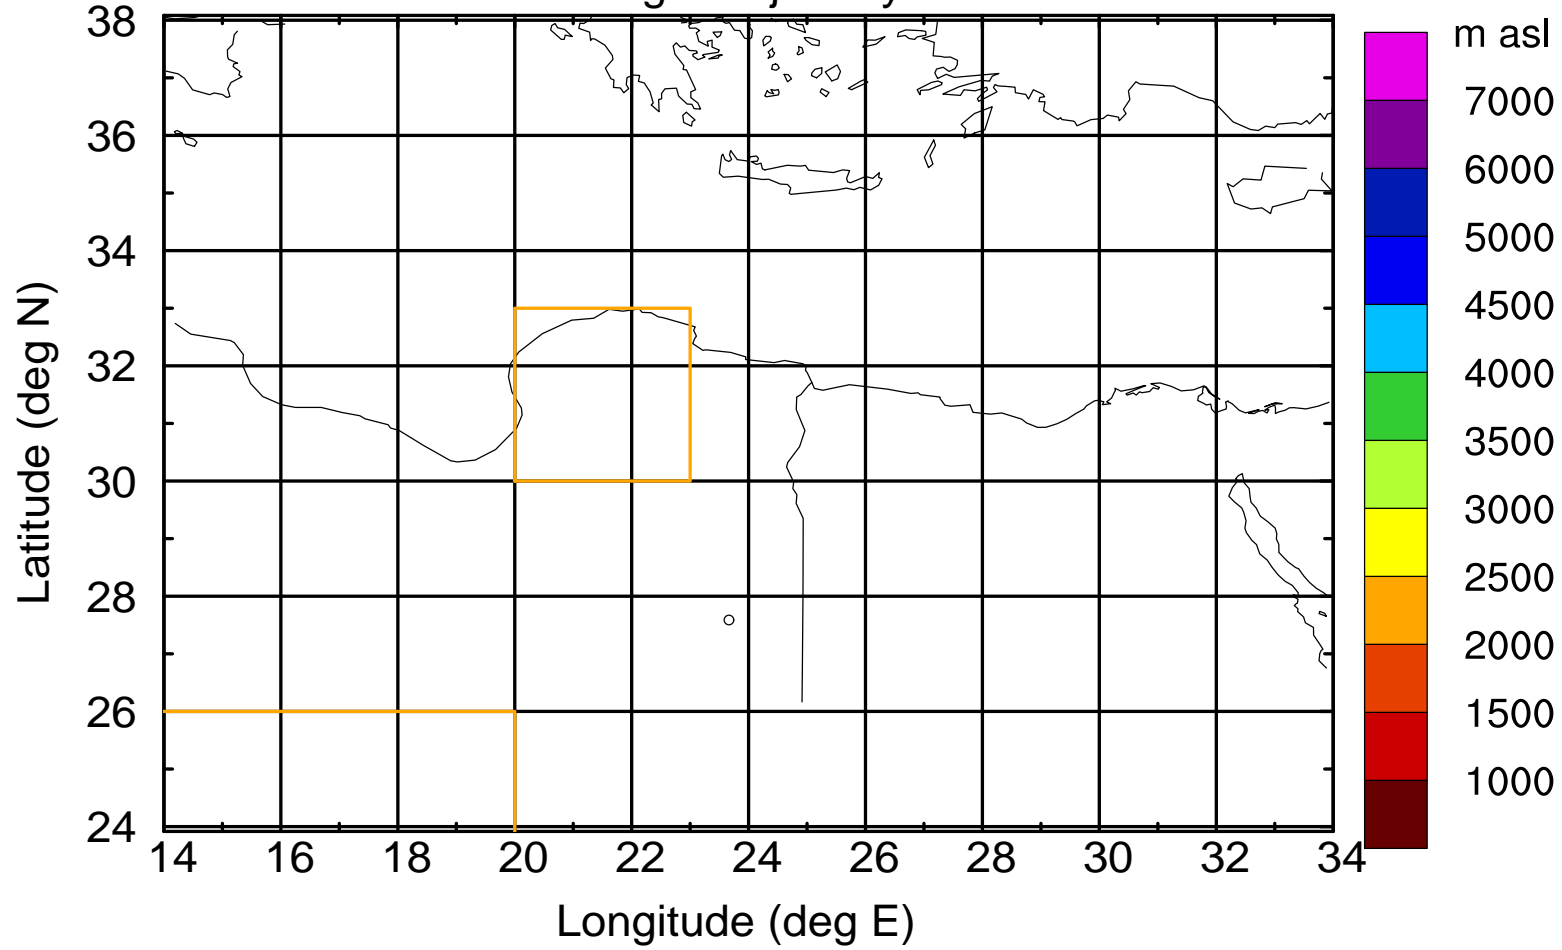

Flight trajectory

Paphos Airport ground station 20170422 3:30 UTC

Flight trajectory

Paphos Airport ground station 20170422 3:30 UTC

Flight trajectory

Paphos Airport ground station 20170422 3:30 UTC

Flight trajectory