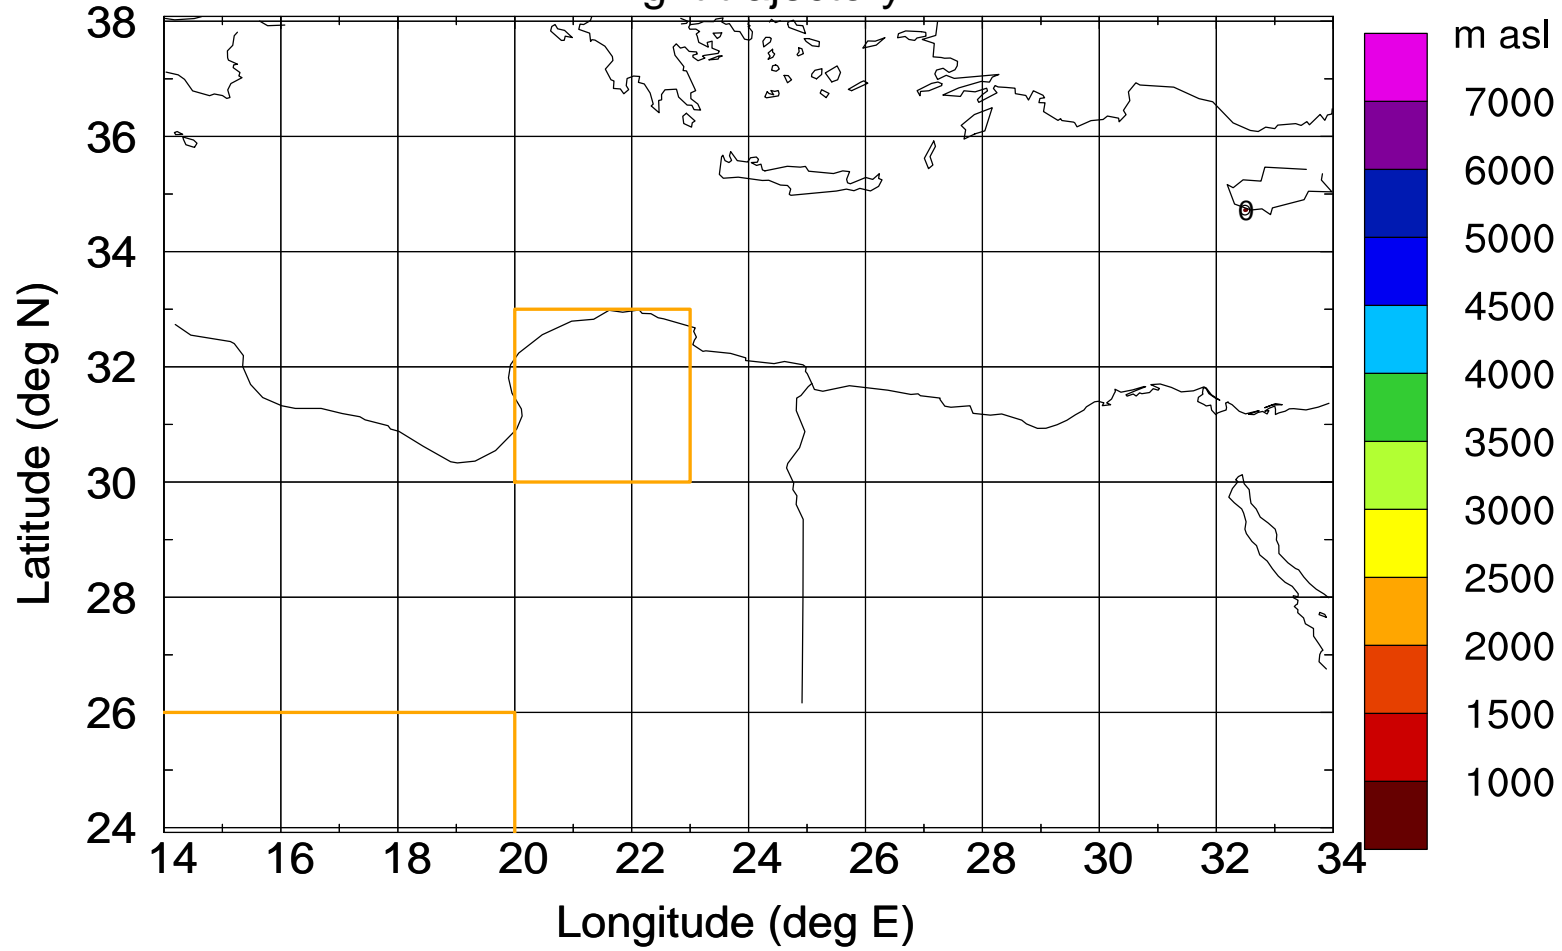

Paphos Airport ground station 20170422 3:30 UTC

Flight trajectory

Paphos Airport ground station 20170422 3:30 UTC

Flight trajectory

Paphos Airport ground station 20170422 3:30 UTC

Flight trajectory

Paphos Airport ground station 20170422 3:30 UTC