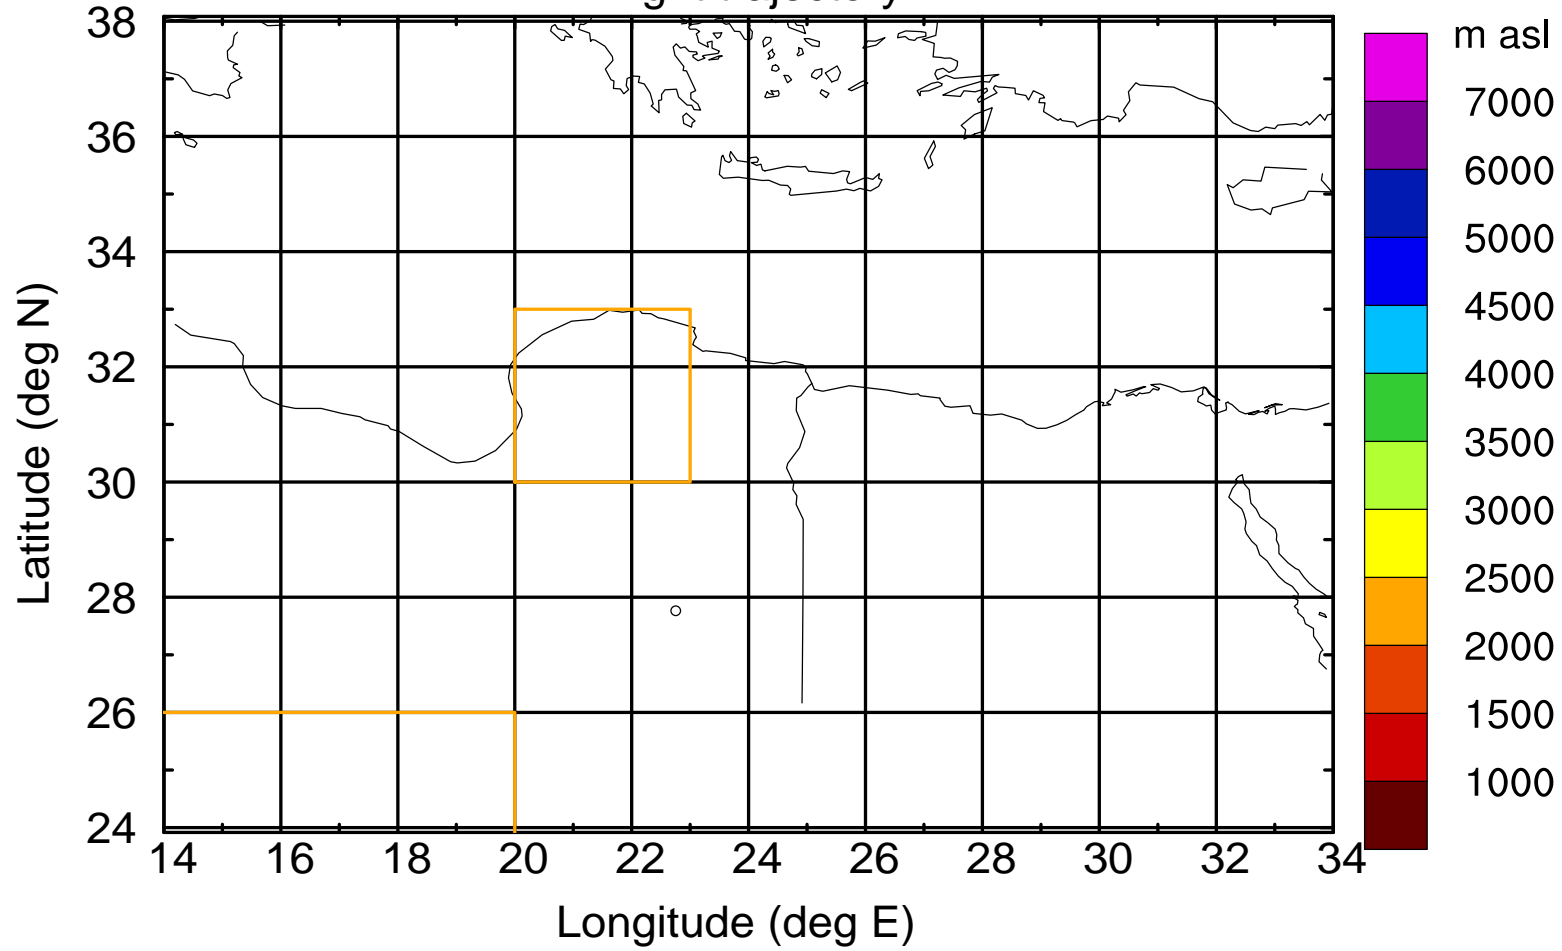

Flight trajectory

Paphos Airport ground station 20170422 3:30 UTC

Flight trajectory

Paphos Airport ground station 20170422 3:30 UTC

Flight trajectory

Paphos Airport ground station 20170422 3:30 UTC

Flight trajectory