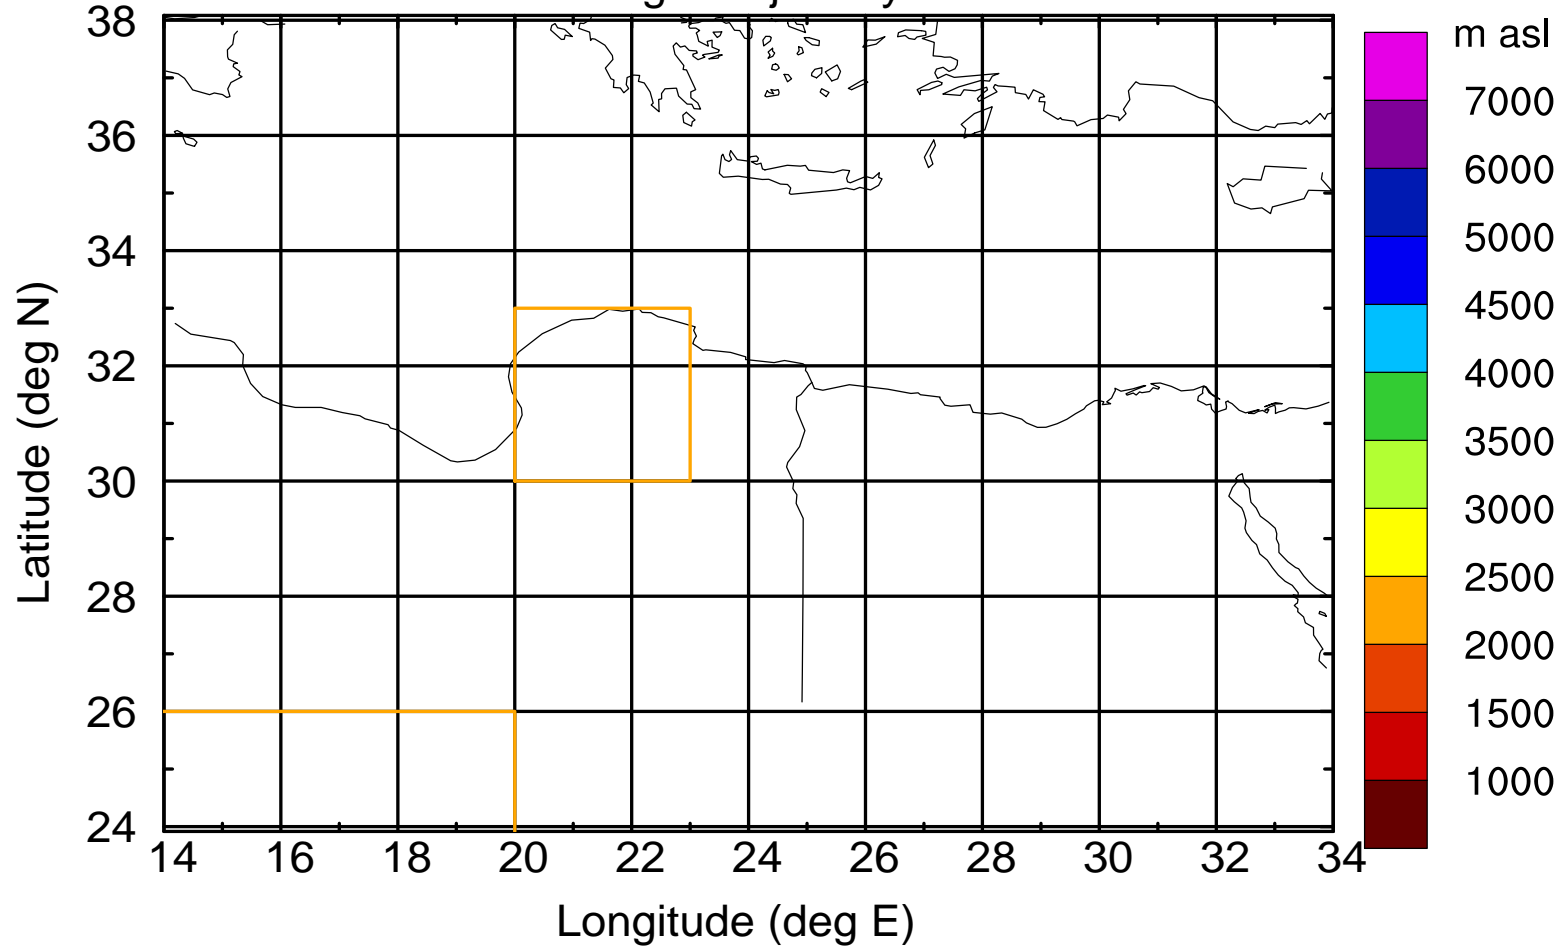

Paphos Airport ground station 20170422 3:30 UTC

Flight trajectory

Paphos Airport ground station 20170422 3:30 UTC

Flight trajectory

Paphos Airport ground station 20170422 3:30 UTC

Flight trajectory

Paphos Airport ground station 20170422 3:30 UTC