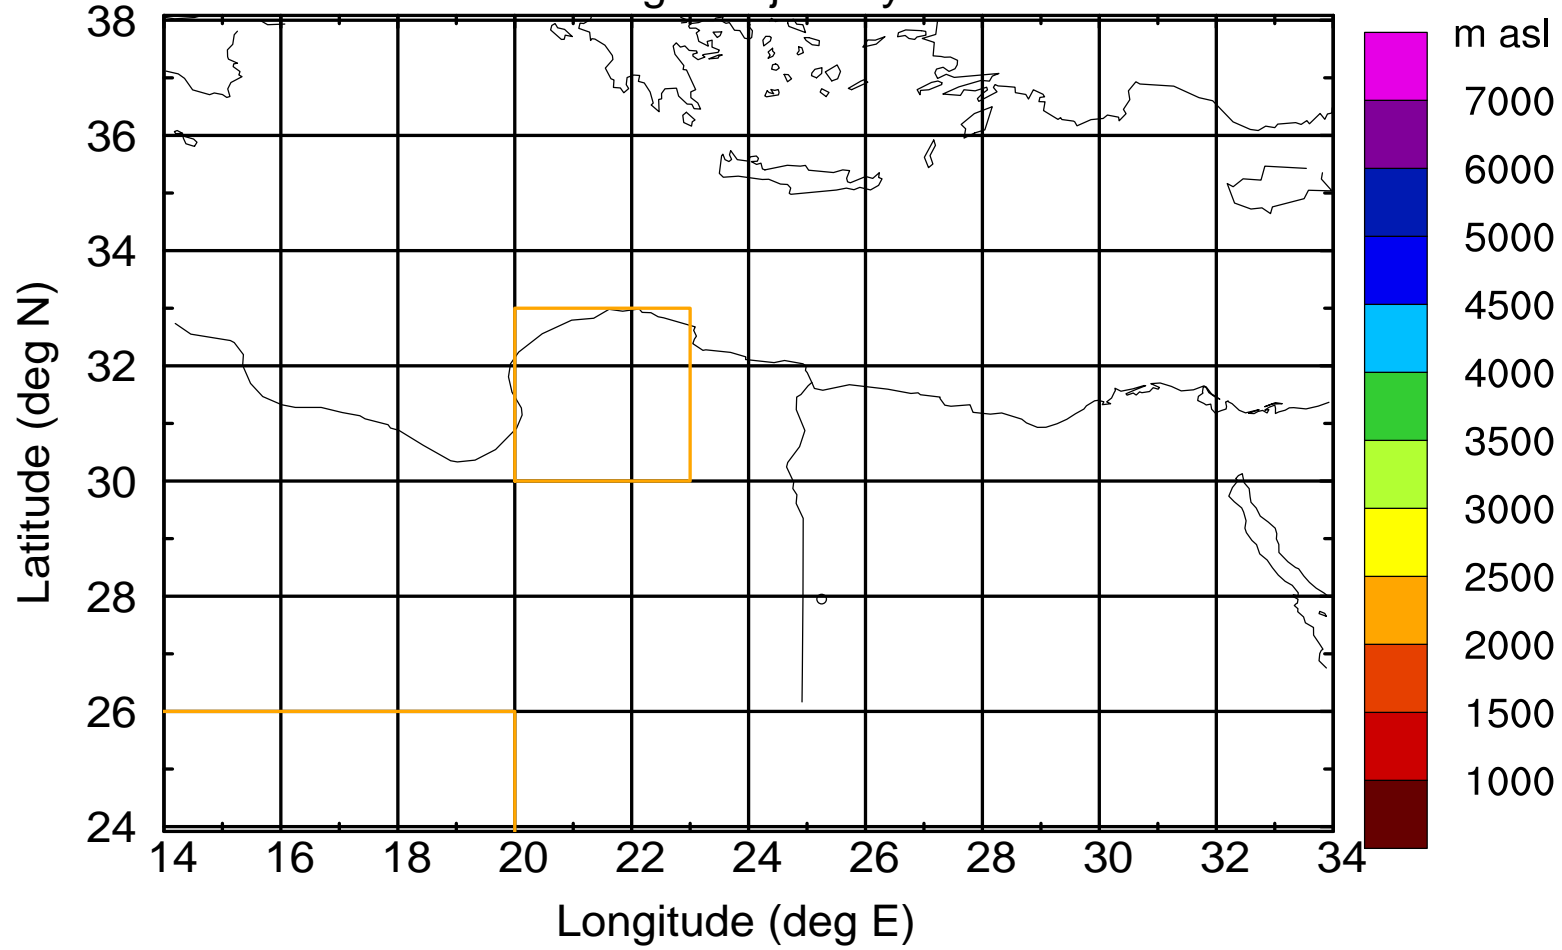

Paphos Airport ground station 20170422 3:30 UTC

Flight trajectory