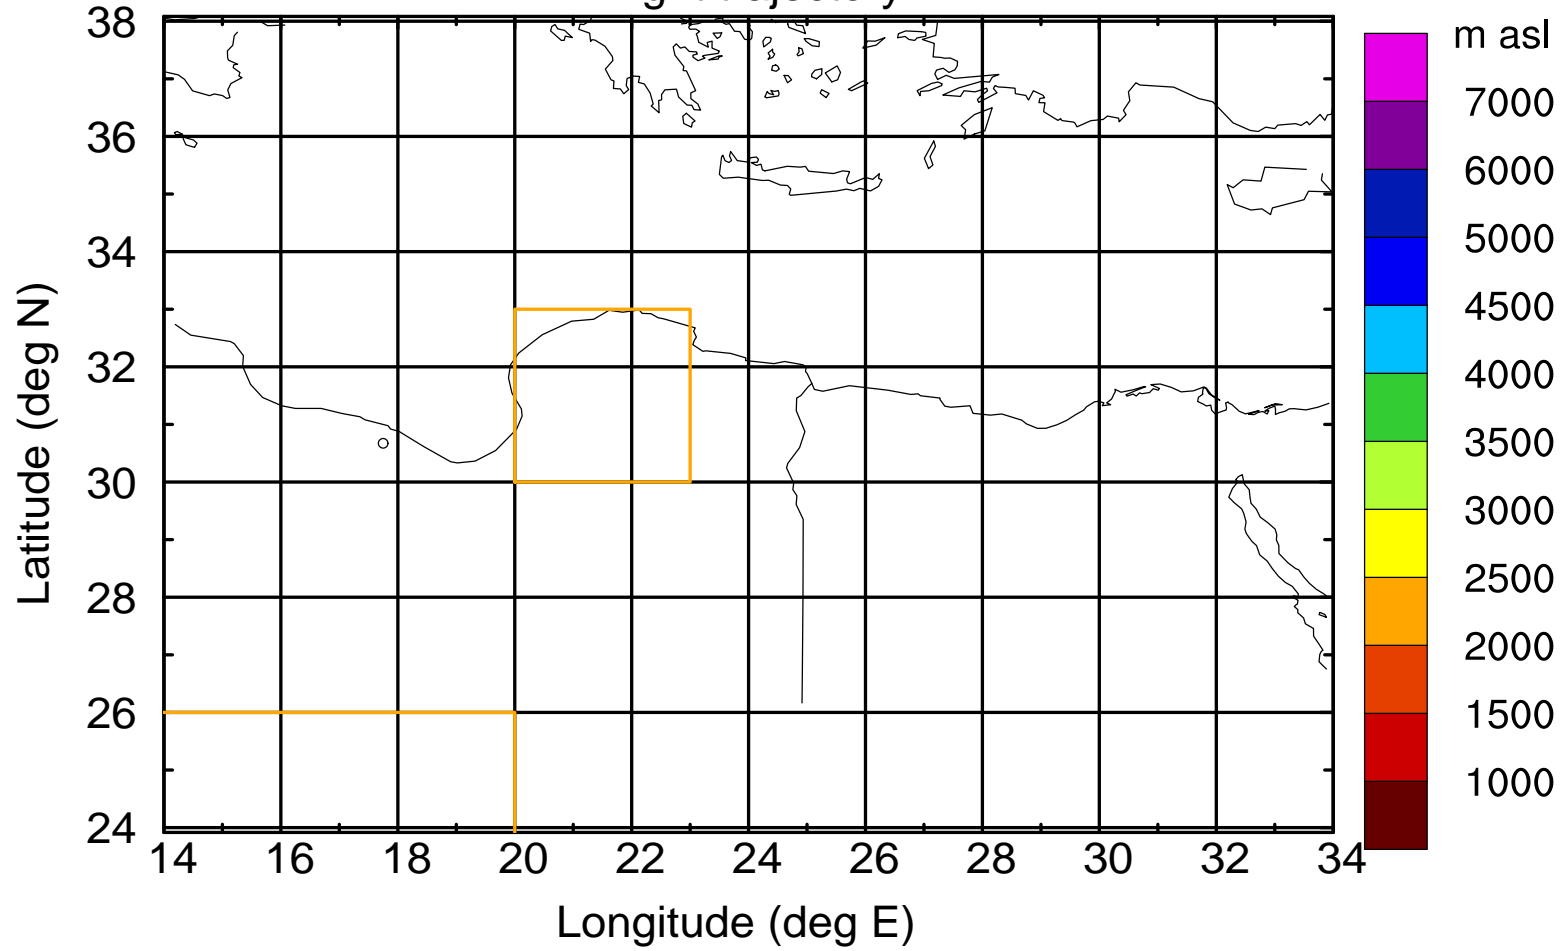

Flight trajectory

Paphos Airport ground station 20170422 3:30 UTC

Flight trajectory

Paphos Airport ground station 20170422 3:30 UTC

Flight trajectory

Paphos Airport ground station 20170422 3:30 UTC

Flight trajectory