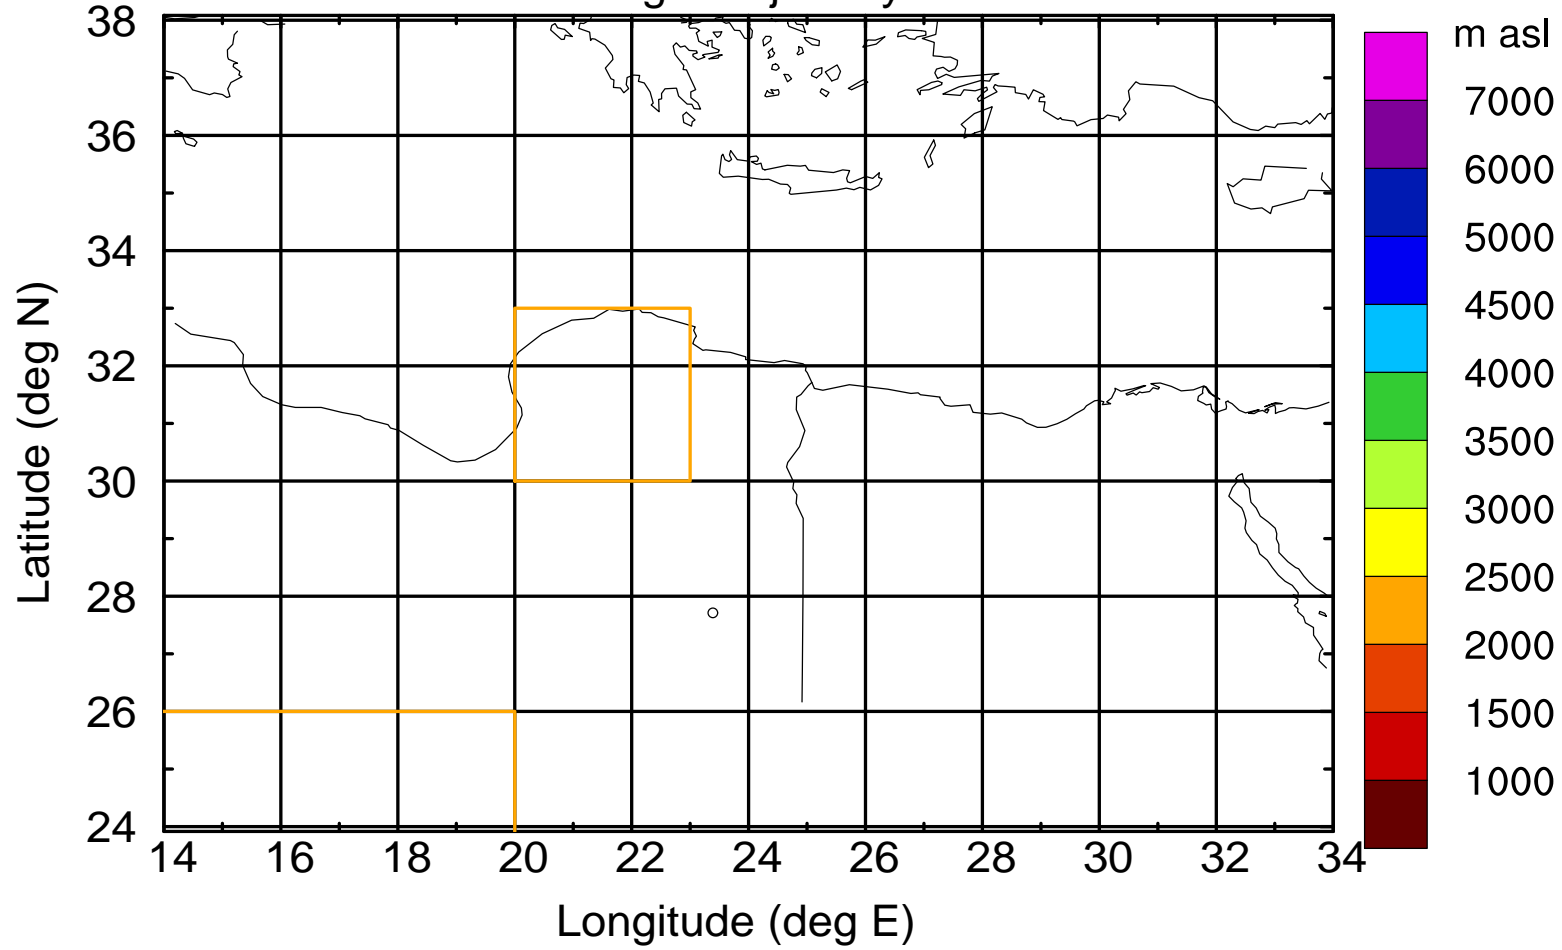

Paphos Airport ground station 20170422 3:30 UTC

Flight trajectory

Paphos Airport ground station 20170422 3:30 UTC

Flight trajectory

Paphos Airport ground station 20170422 3:30 UTC

Flight trajectory

Paphos Airport ground station 20170422 3:30 UTC