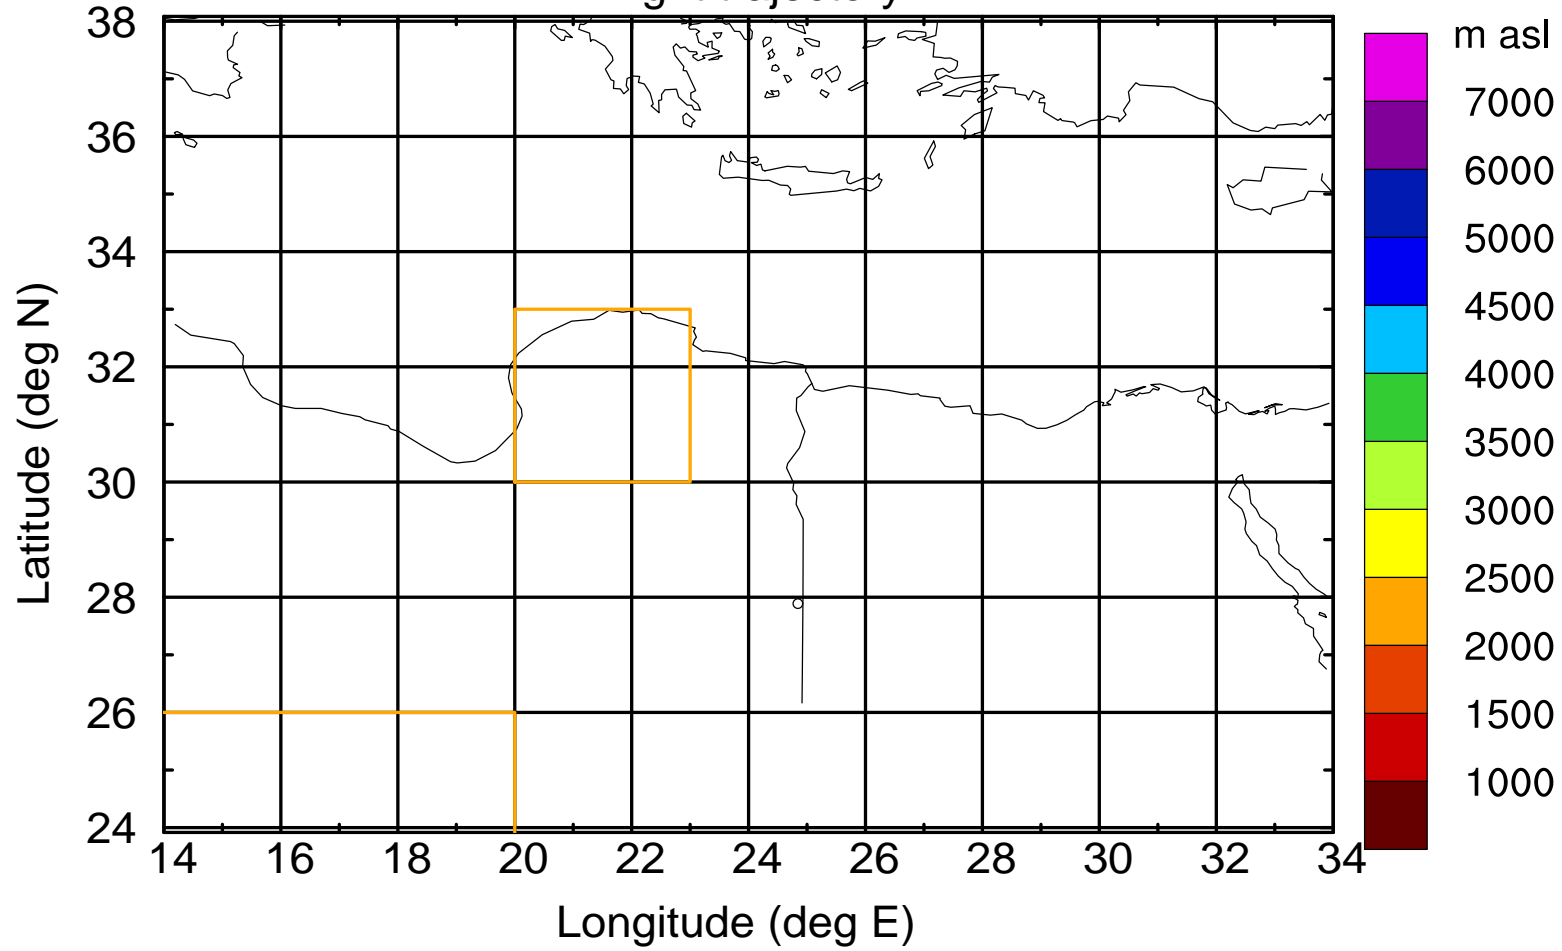

Flight trajectory

Paphos Airport ground station 20170422 3:30 UTC

Flight trajectory

Paphos Airport ground station 20170422 3:30 UTC

Flight trajectory

Paphos Airport ground station 20170422 3:30 UTC

Flight trajectory