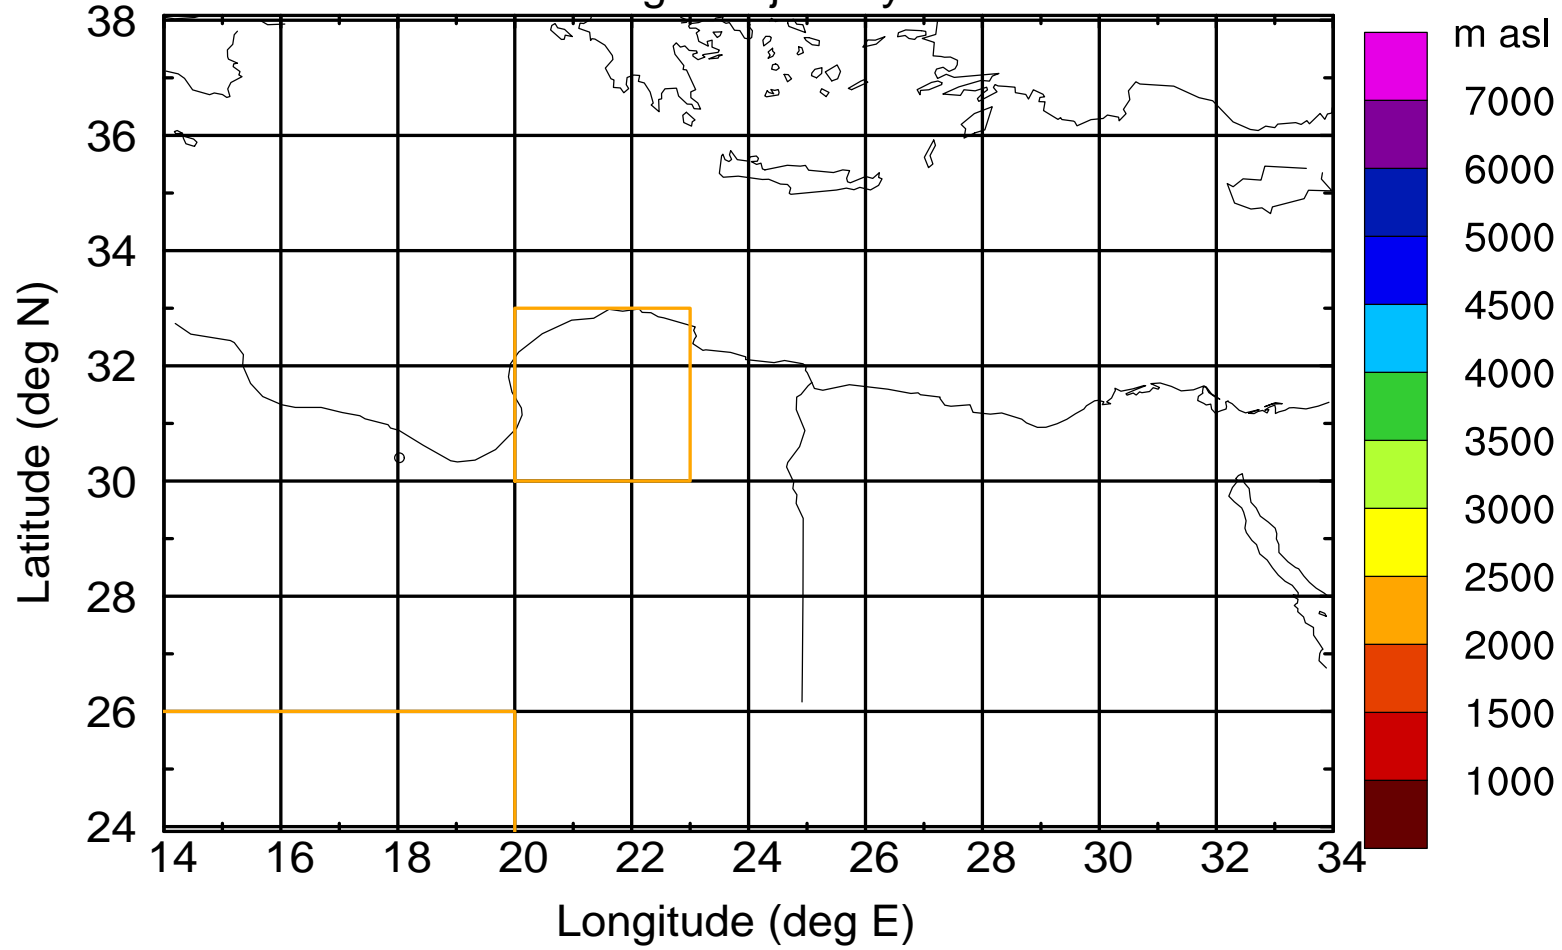

Flight trajectory

Paphos Airport ground station 20170422 3:30 UTC

Flight trajectory

Paphos Airport ground station 20170422 3:30 UTC

Flight trajectory

Paphos Airport ground station 20170422 3:30 UTC

Flight trajectory