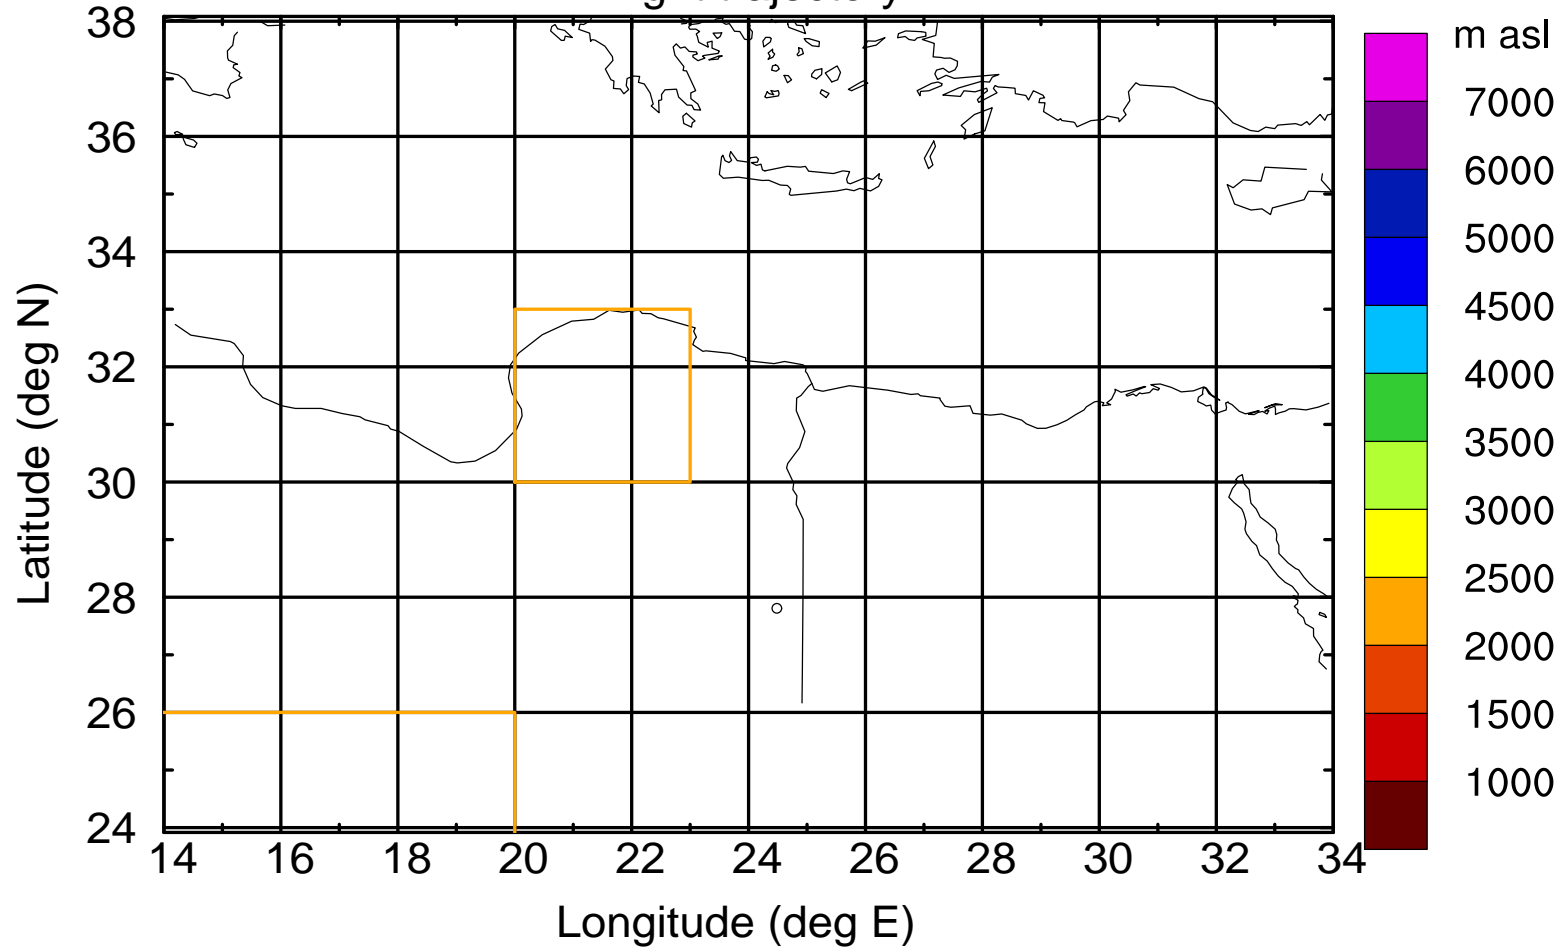

Paphos Airport ground station 20170422 3:30 UTC

Flight trajectory

Paphos Airport ground station 20170422 3:30 UTC

Flight trajectory

Paphos Airport ground station 20170422 3:30 UTC

Flight trajectory

Paphos Airport ground station 20170422 3:30 UTC