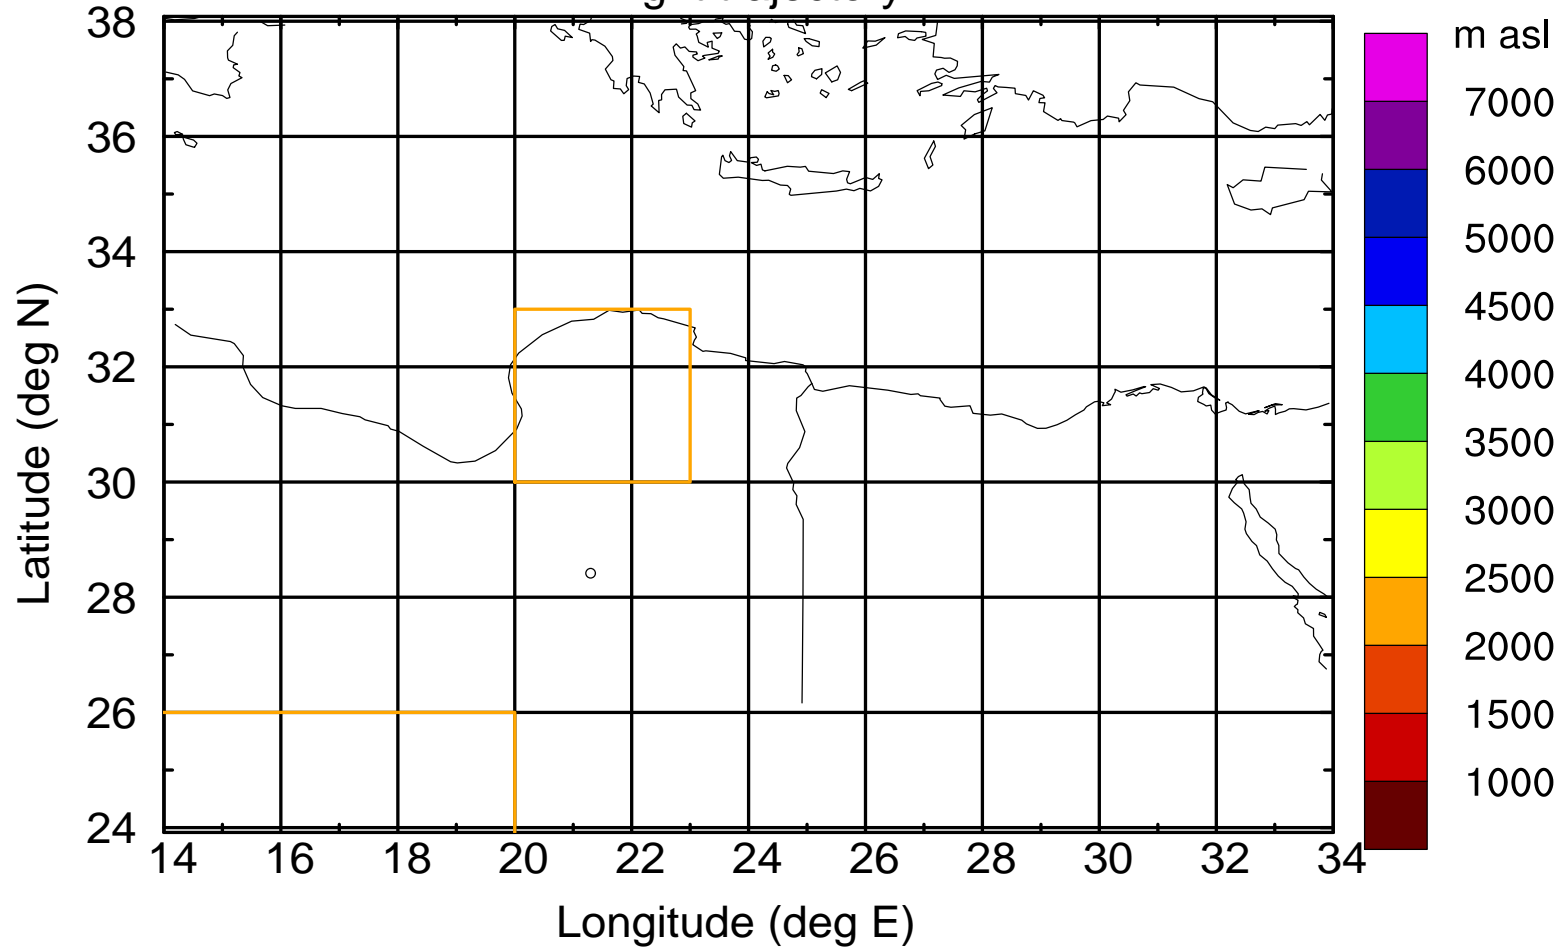

Paphos Airport ground station 20170422 3:30 UTC

Flight trajectory