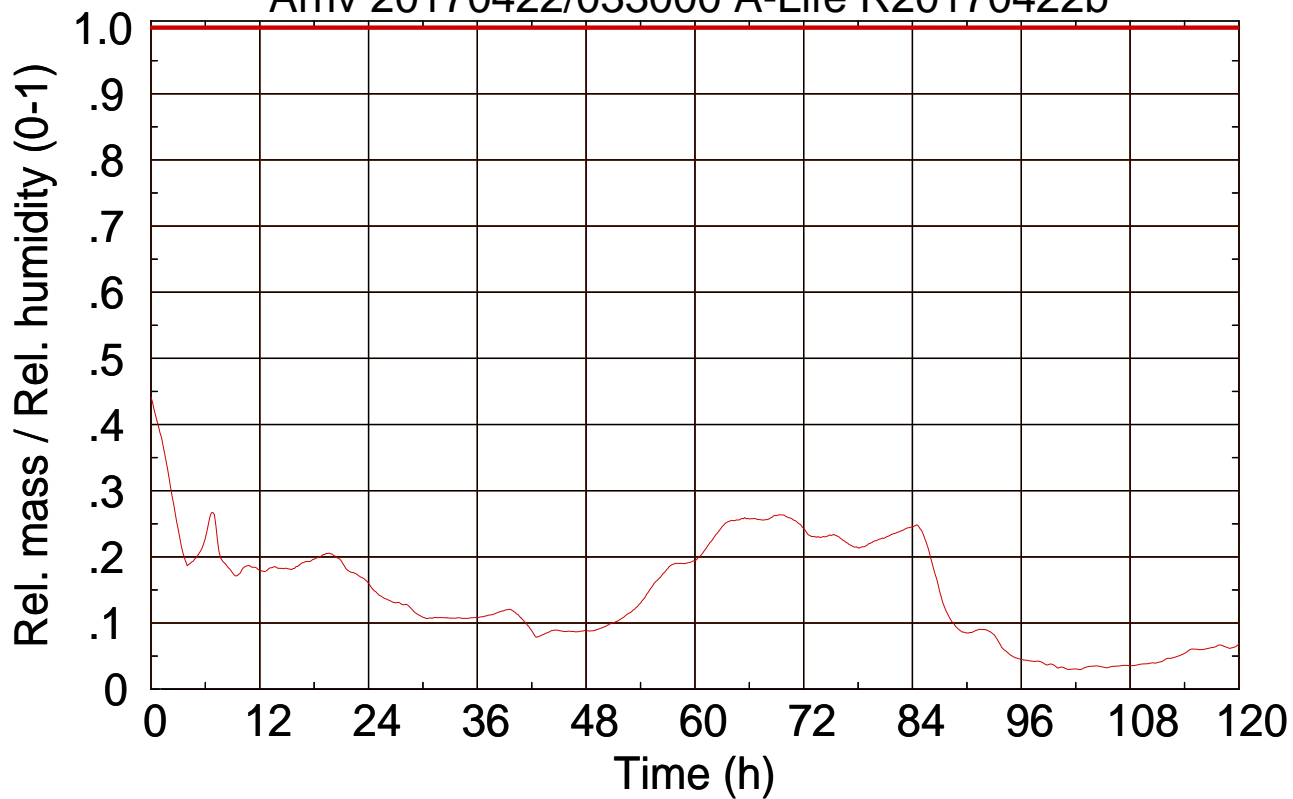

Arriv 20170422/033000 A-Life R20170422b

0 —

Arriv 20170422/033000 A-Life R20170422b

— Height

— Mixing height