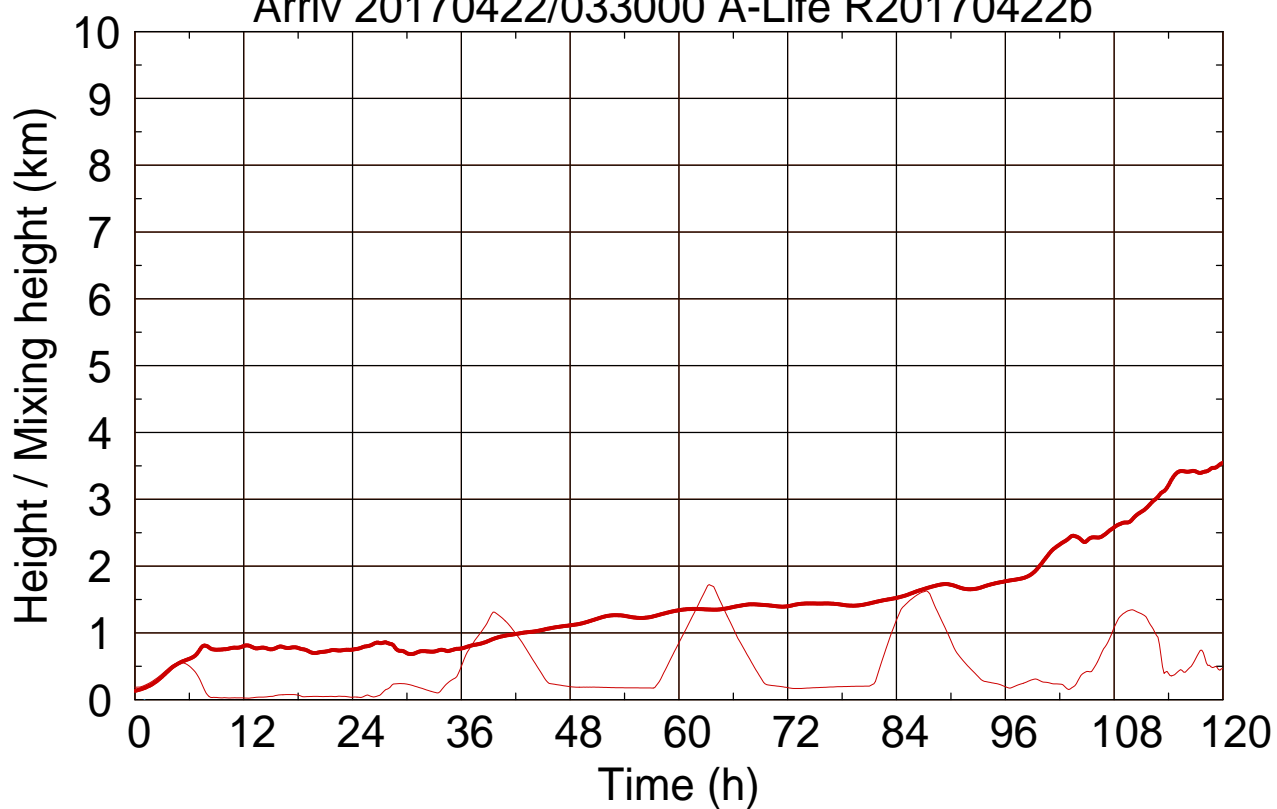

Arriv 20170422/033000 A-Life R20170422b

0 —

Arriv 20170422/033000 A-Life R20170422b

— Height

— Mixing height