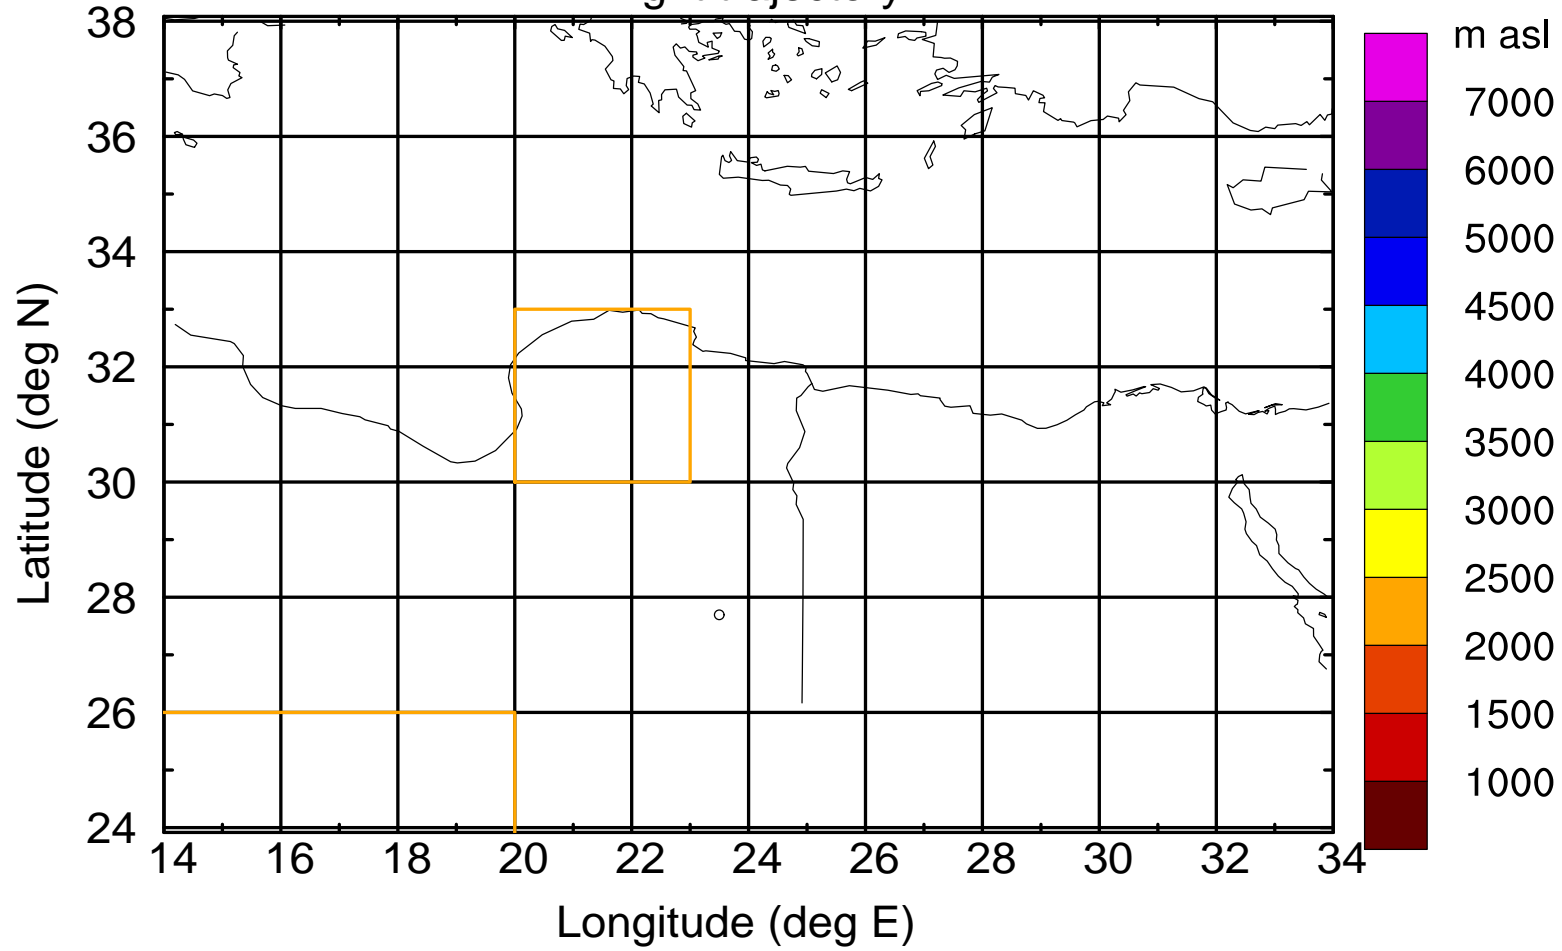

Paphos Airport ground station 20170422 3:30 UTC

Flight trajectory