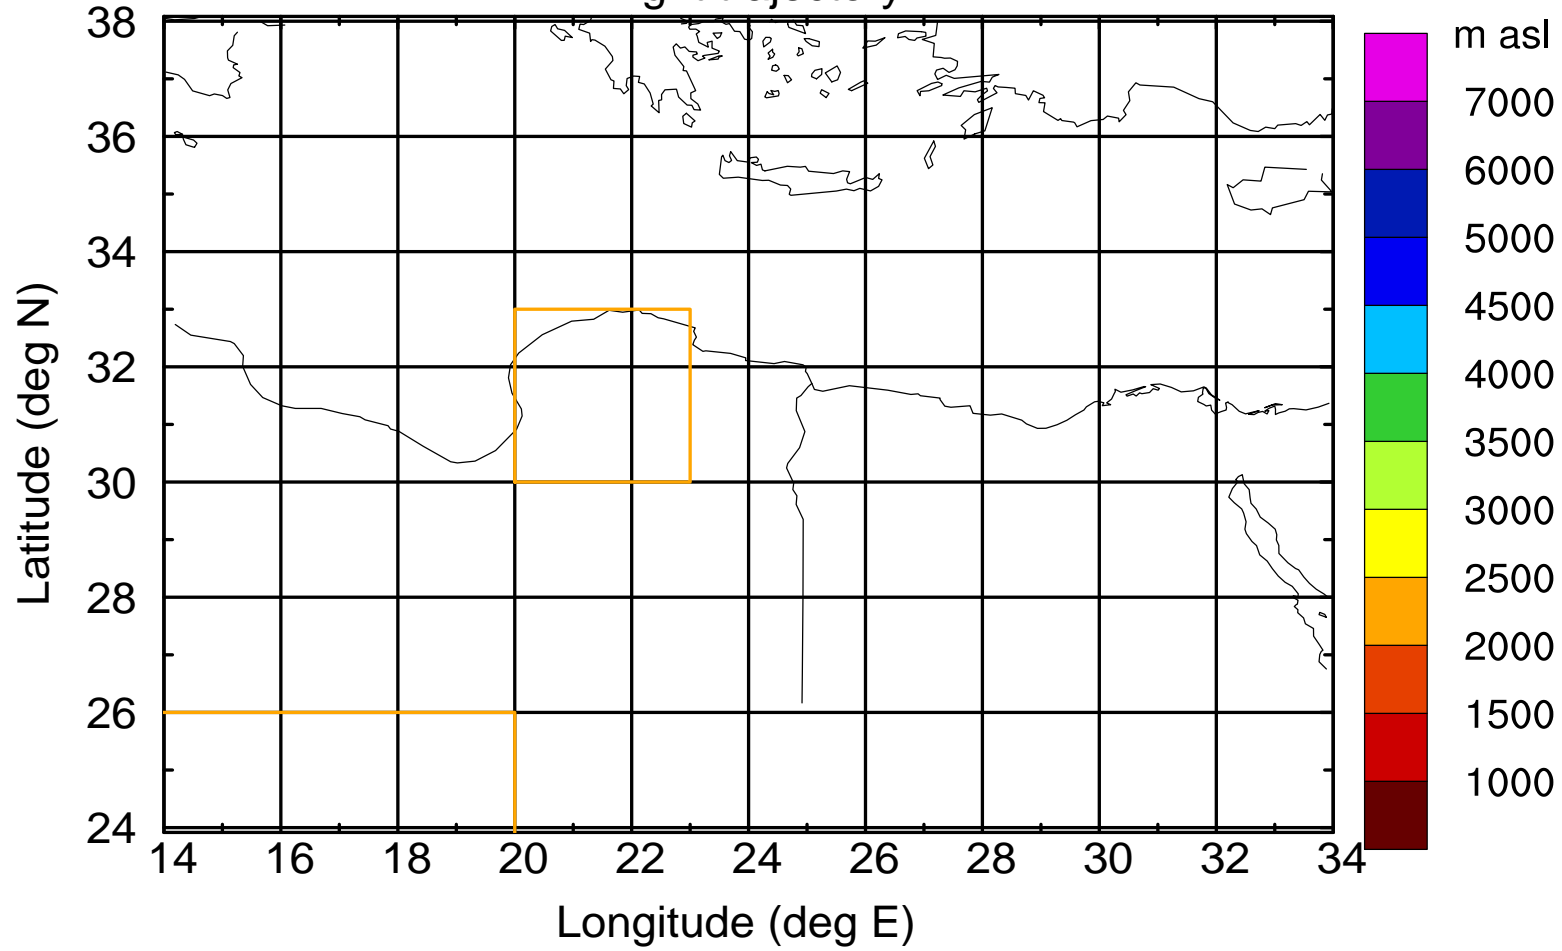

Paphos Airport ground station 20170422 3:30 UTC

Flight trajectory