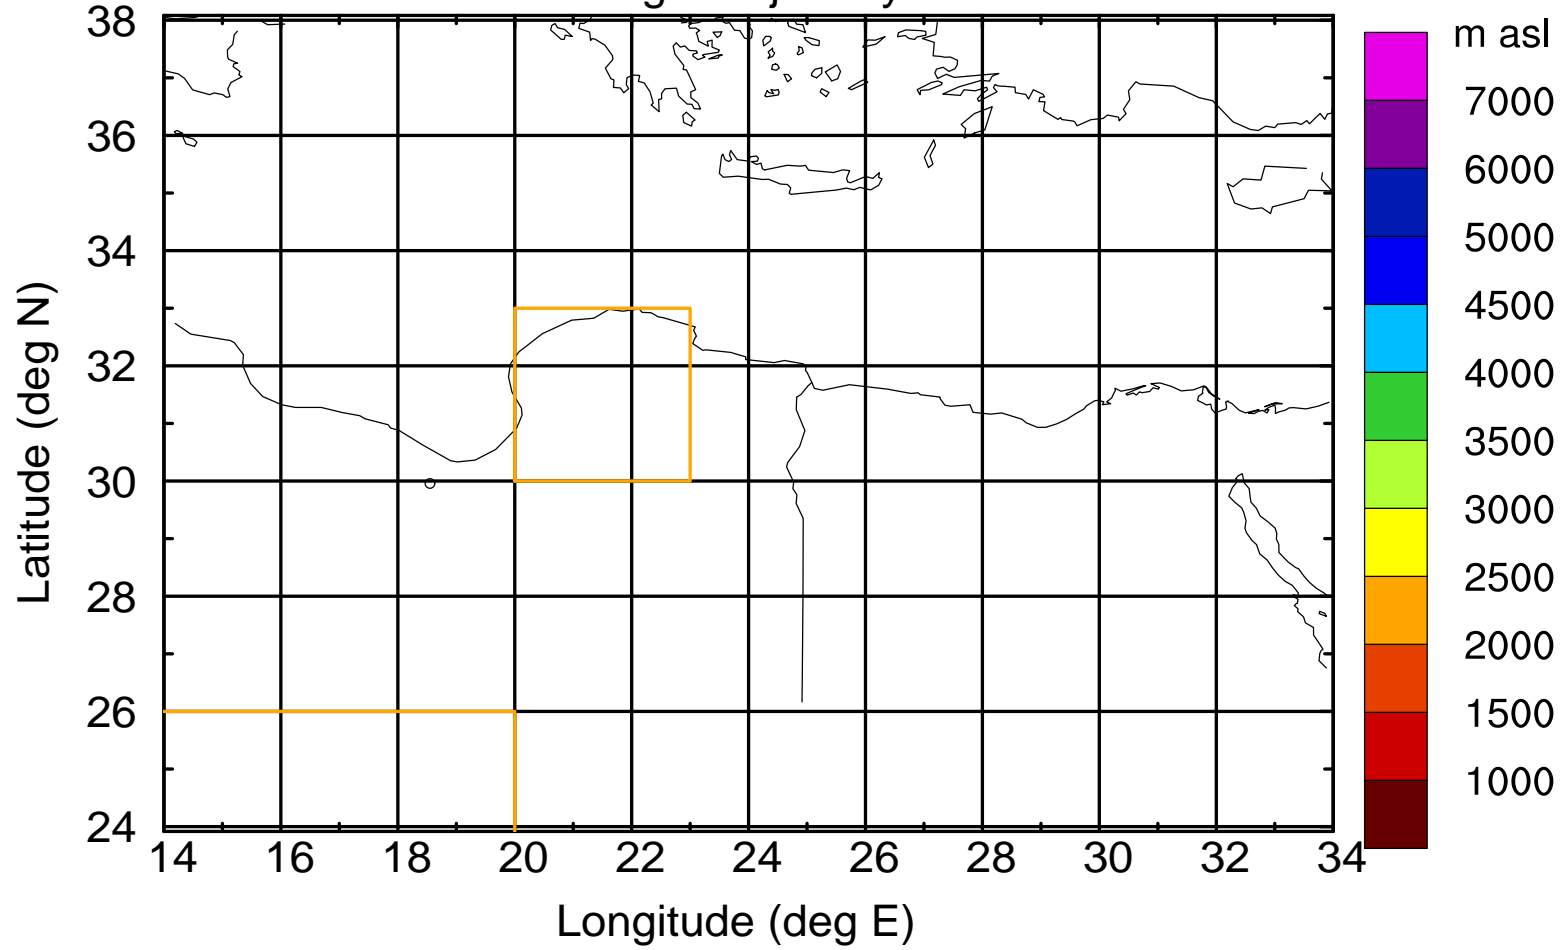

Paphos Airport ground station 20170422 3:30 UTC

Flight trajectory