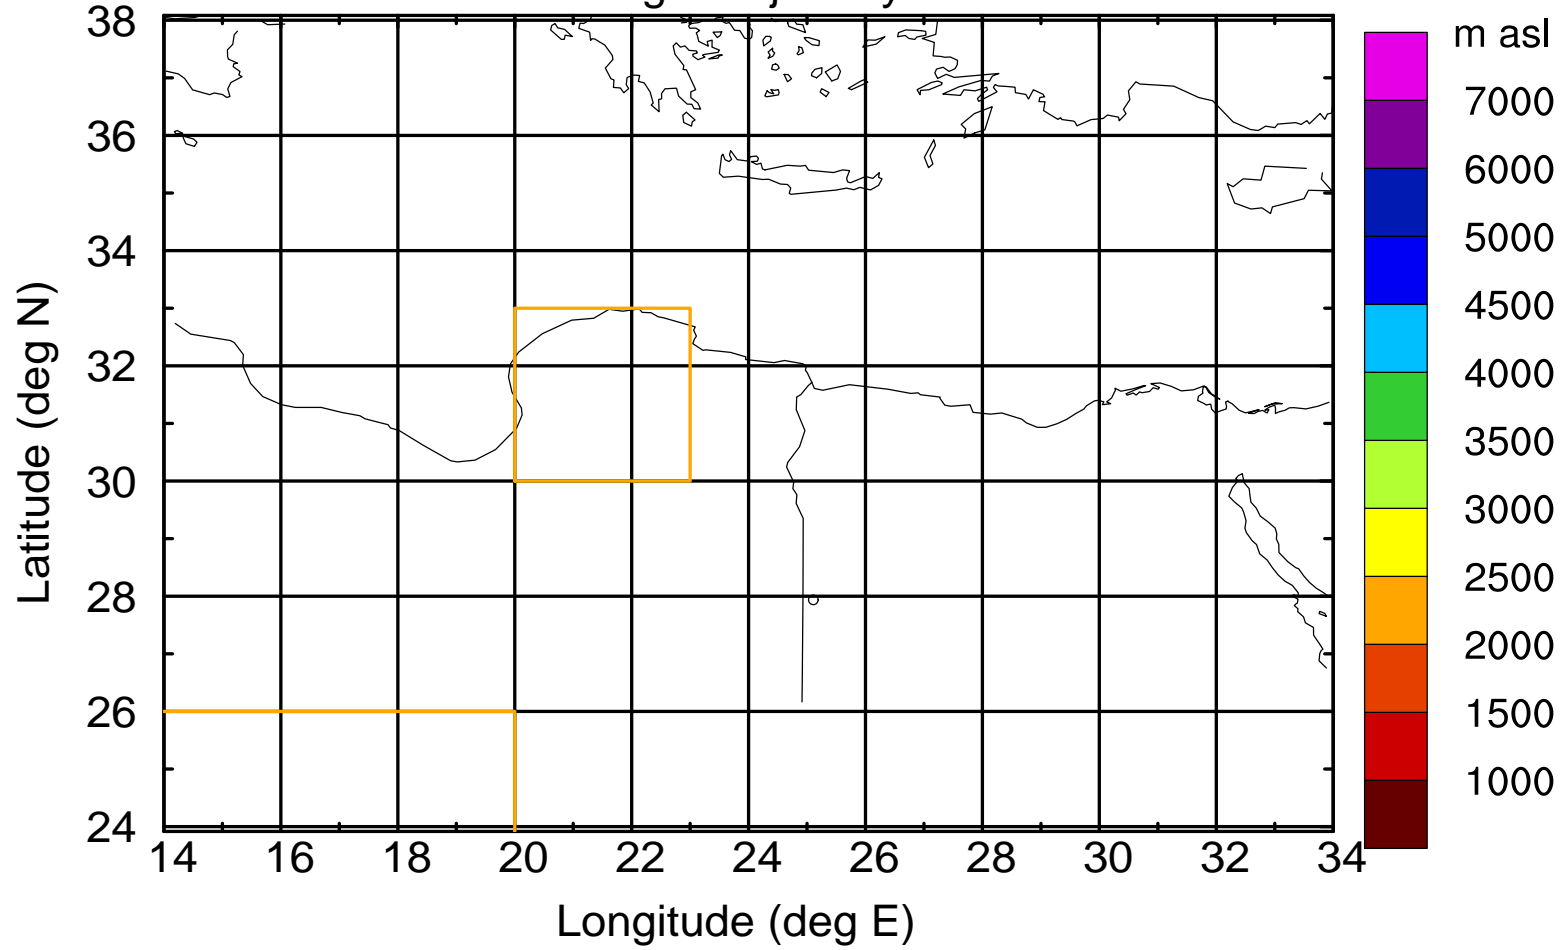

Paphos Airport ground station 20170422 3:30 UTC

Flight trajectory