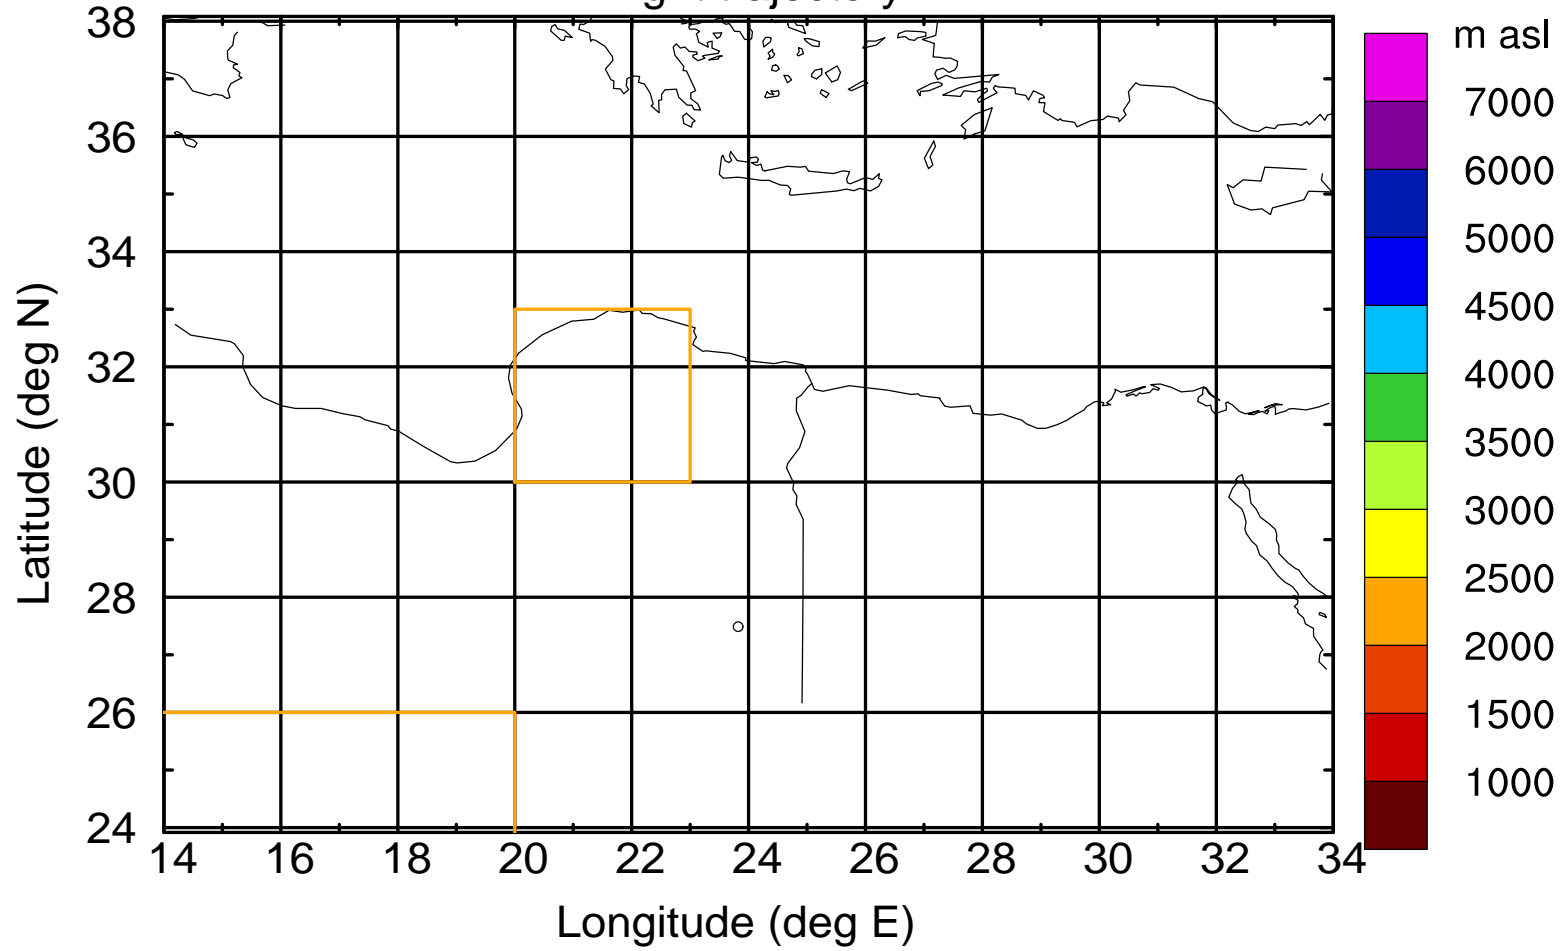

Paphos Airport ground station 20170422 3:30 UTC

Flight trajectory