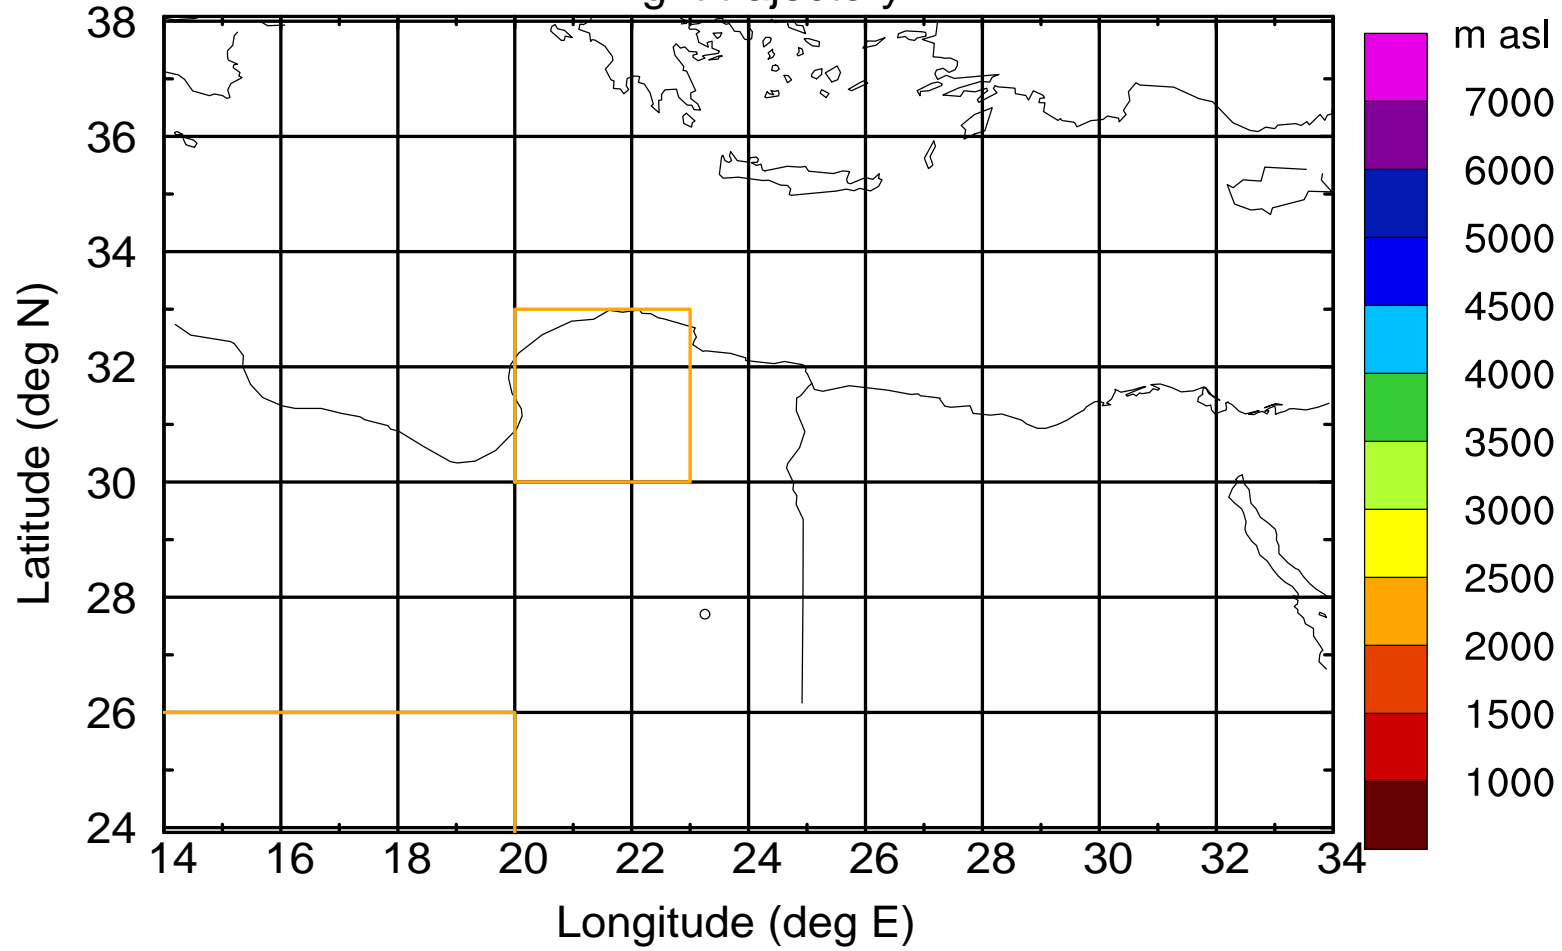

Paphos Airport ground station 20170422 3:30 UTC

Flight trajectory