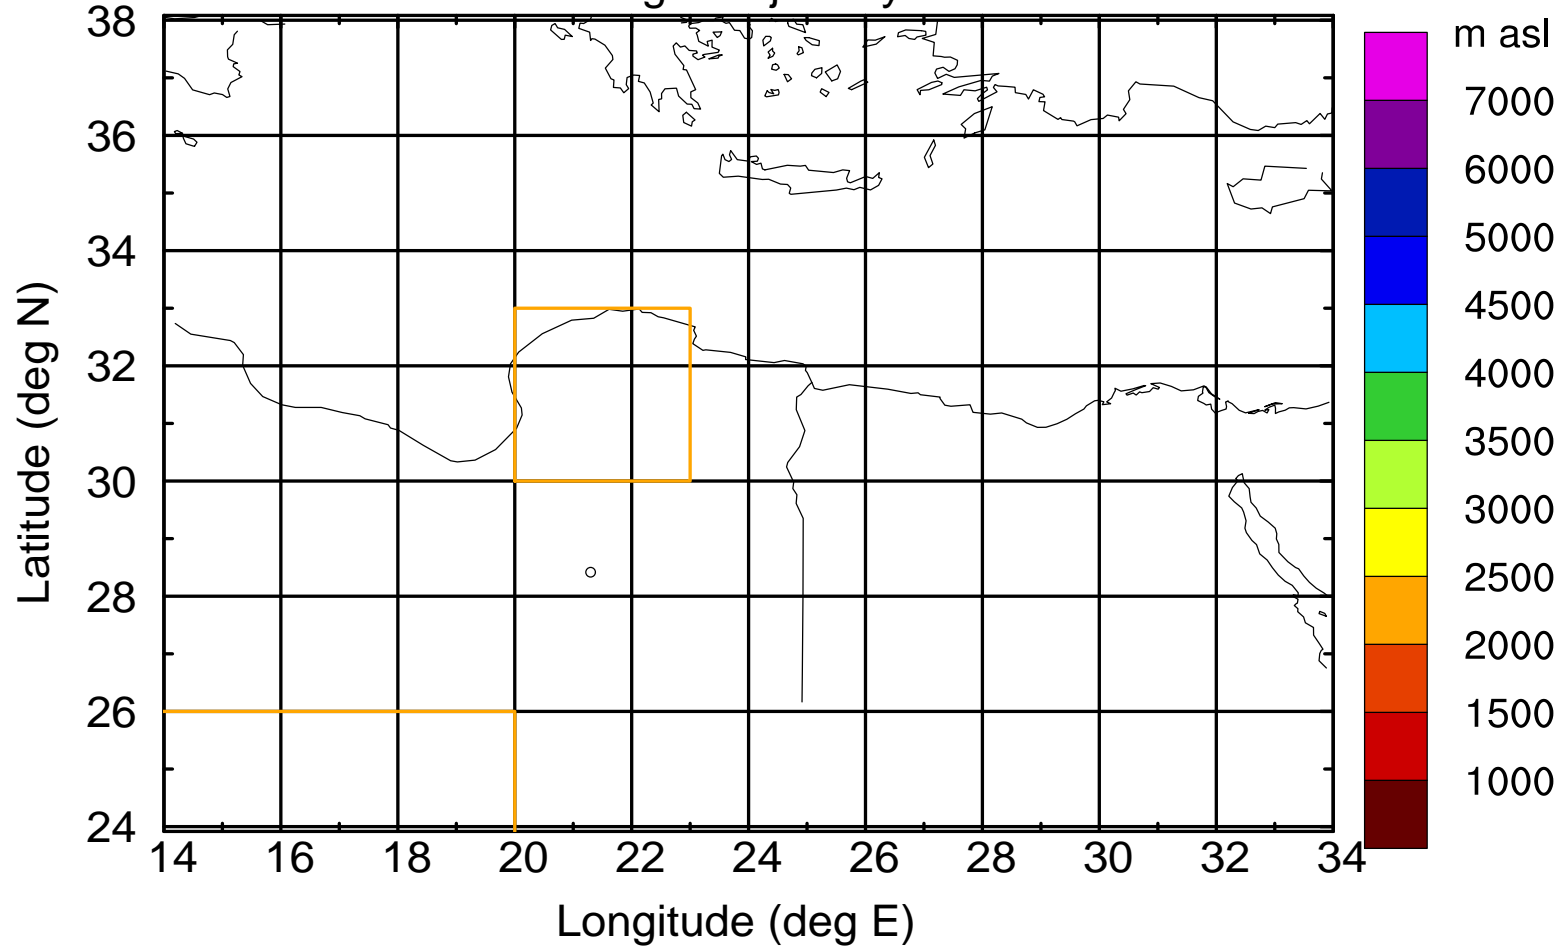

Paphos Airport ground station 20170422 3:30 UTC

Flight trajectory