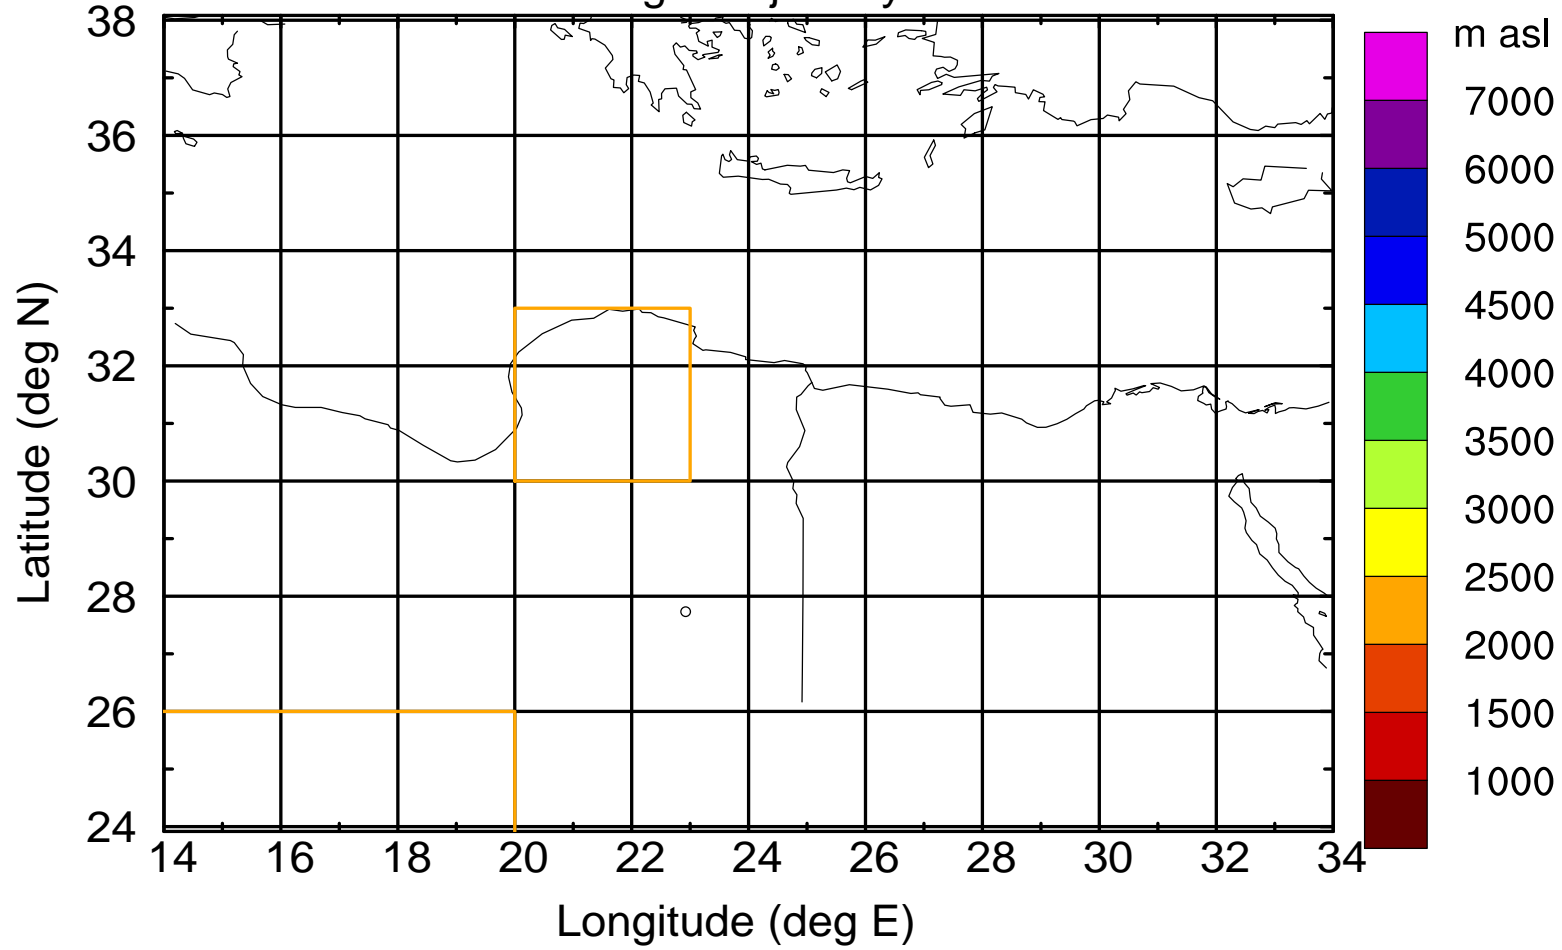

Paphos Airport ground station 20170422 3:30 UTC

Flight trajectory