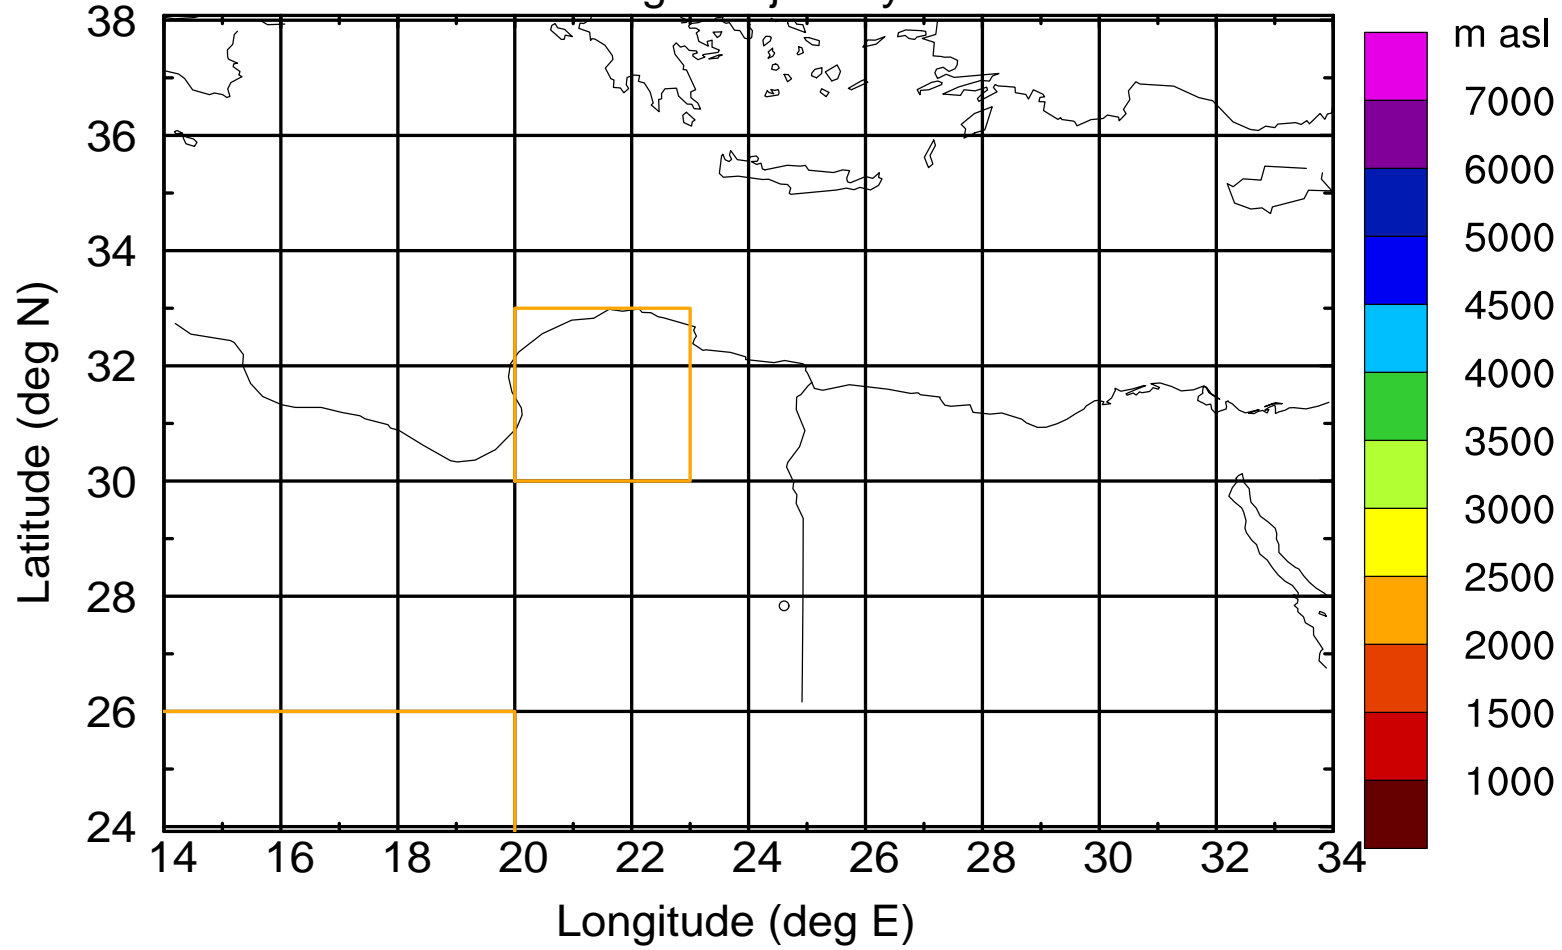

Paphos Airport ground station 20170422 3:30 UTC

Flight trajectory