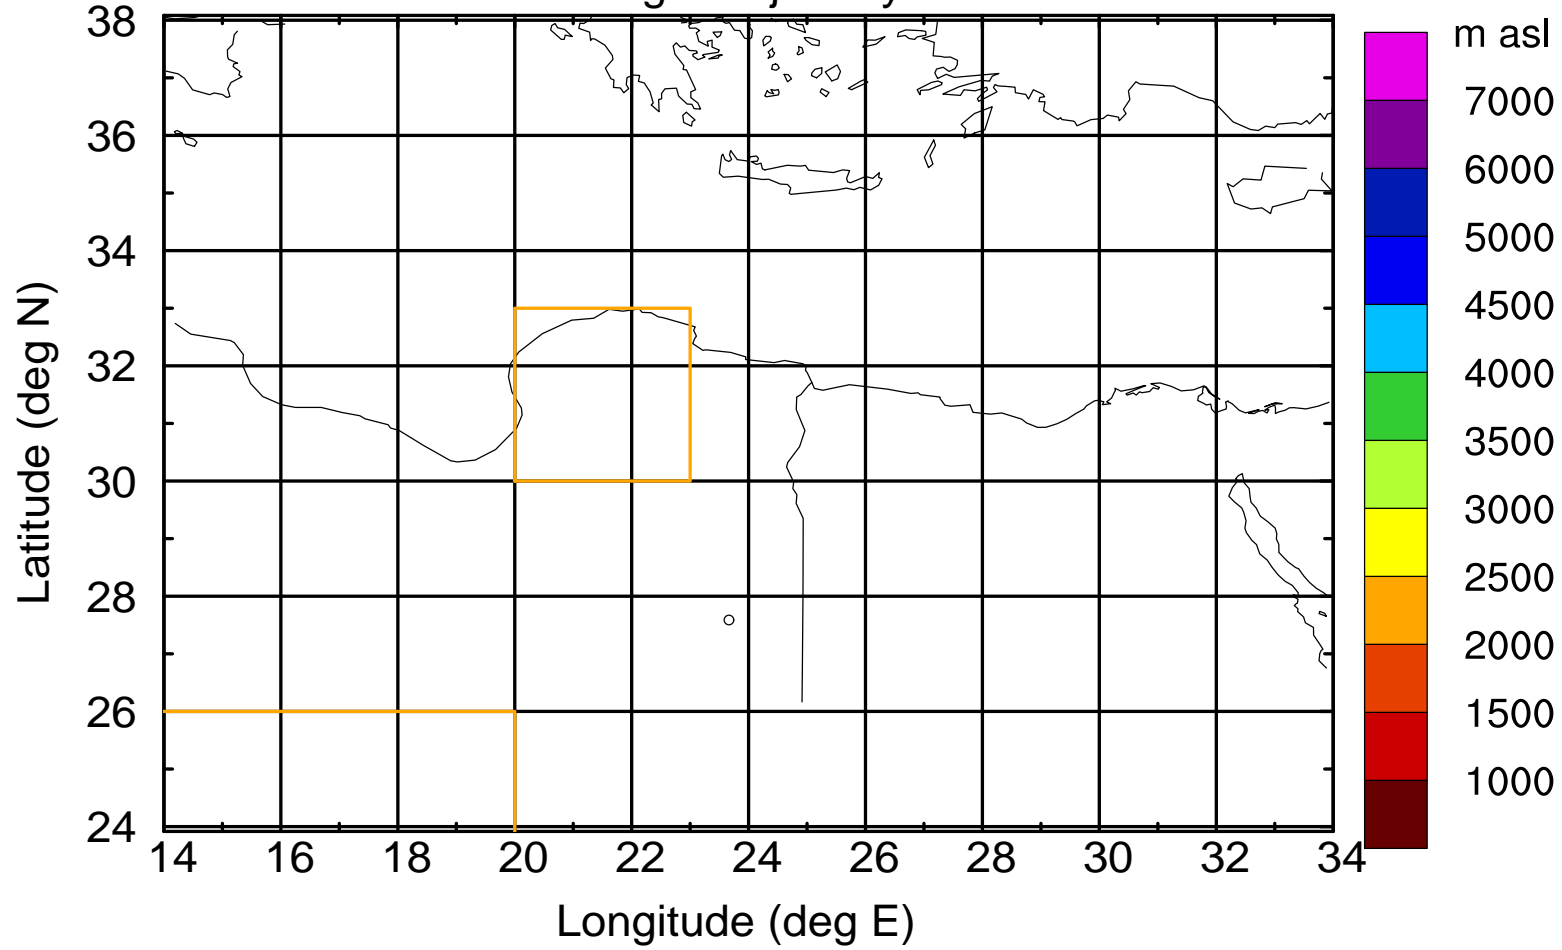

Paphos Airport ground station 20170422 3:30 UTC

Flight trajectory