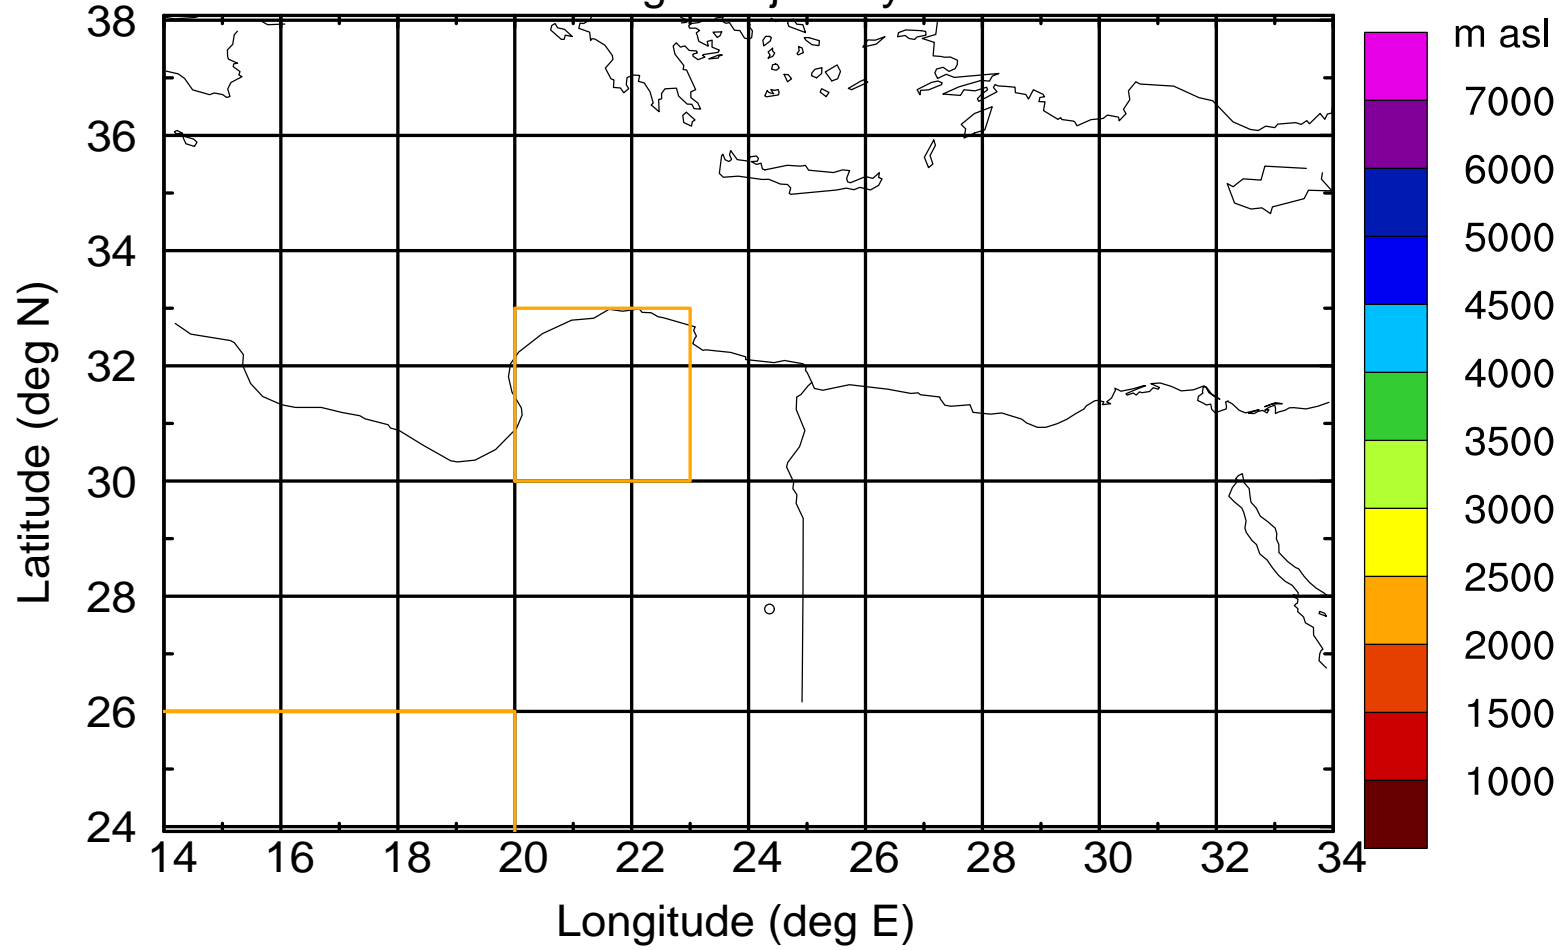

Paphos Airport ground station 20170422 3:30 UTC

Flight trajectory