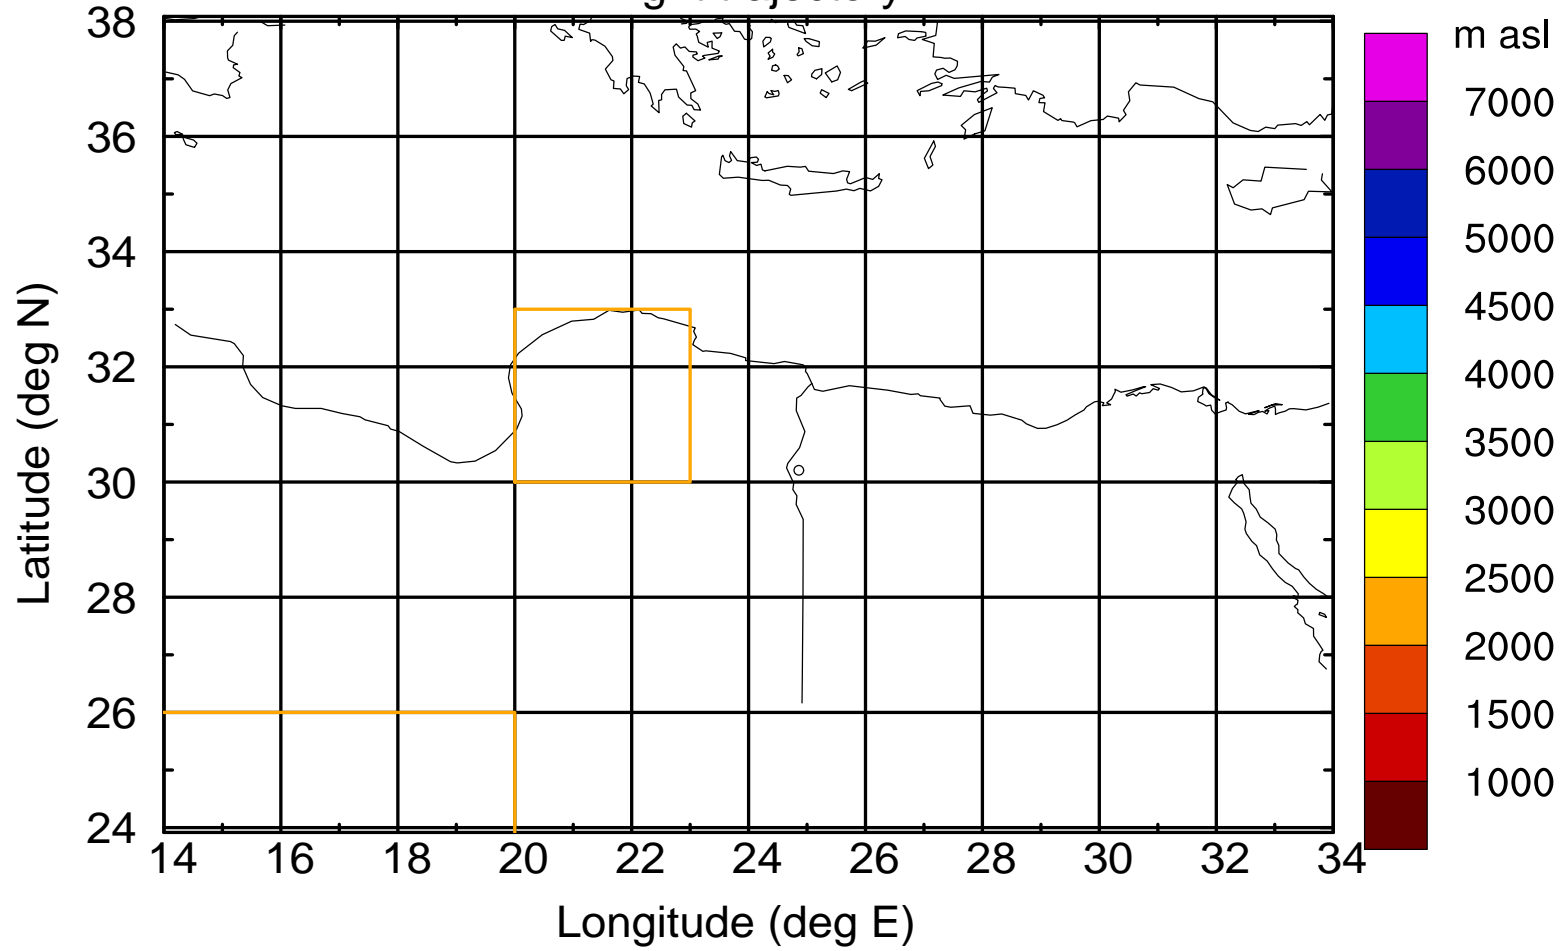

Paphos Airport ground station 20170422 3:30 UTC

Flight trajectory