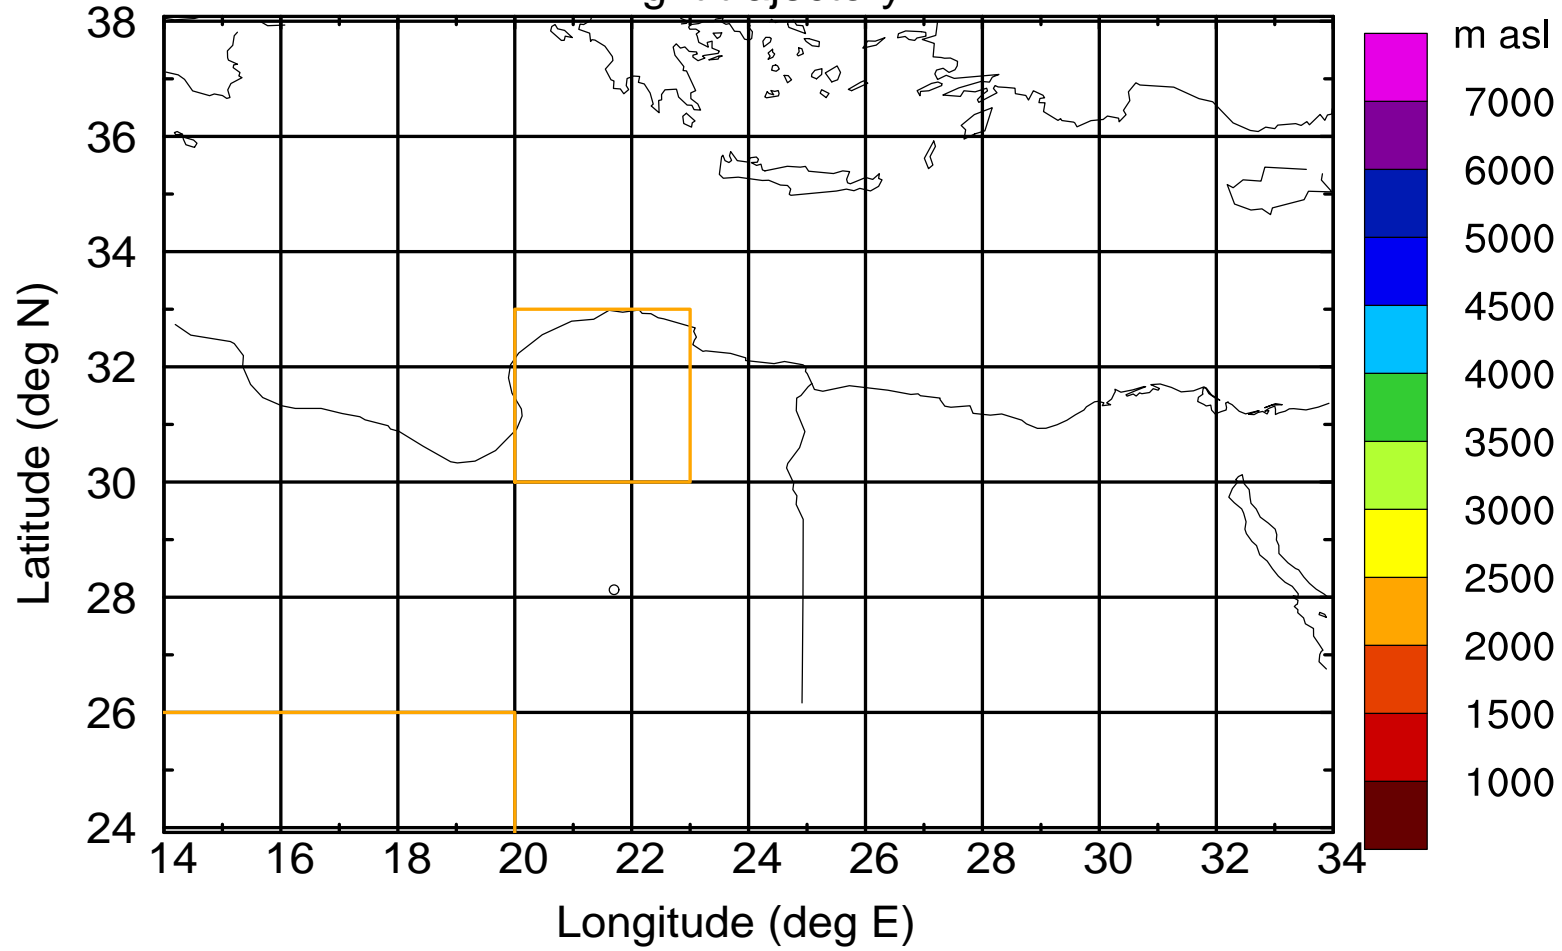

Paphos Airport ground station 20170422 3:30 UTC

Flight trajectory