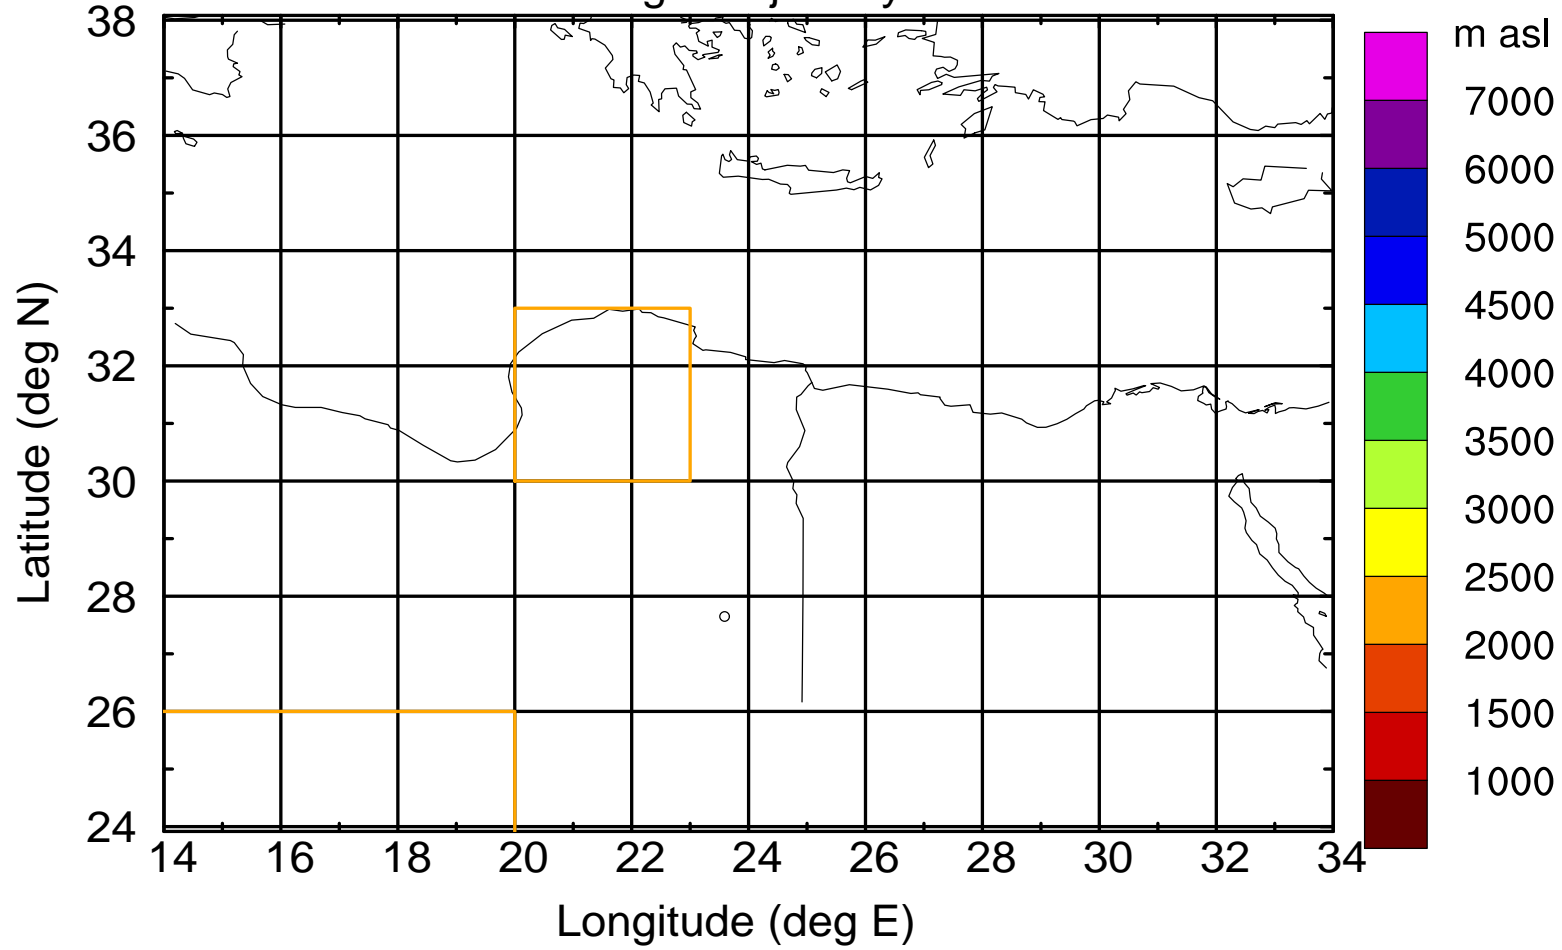

Paphos Airport ground station 20170422 3:30 UTC

Flight trajectory