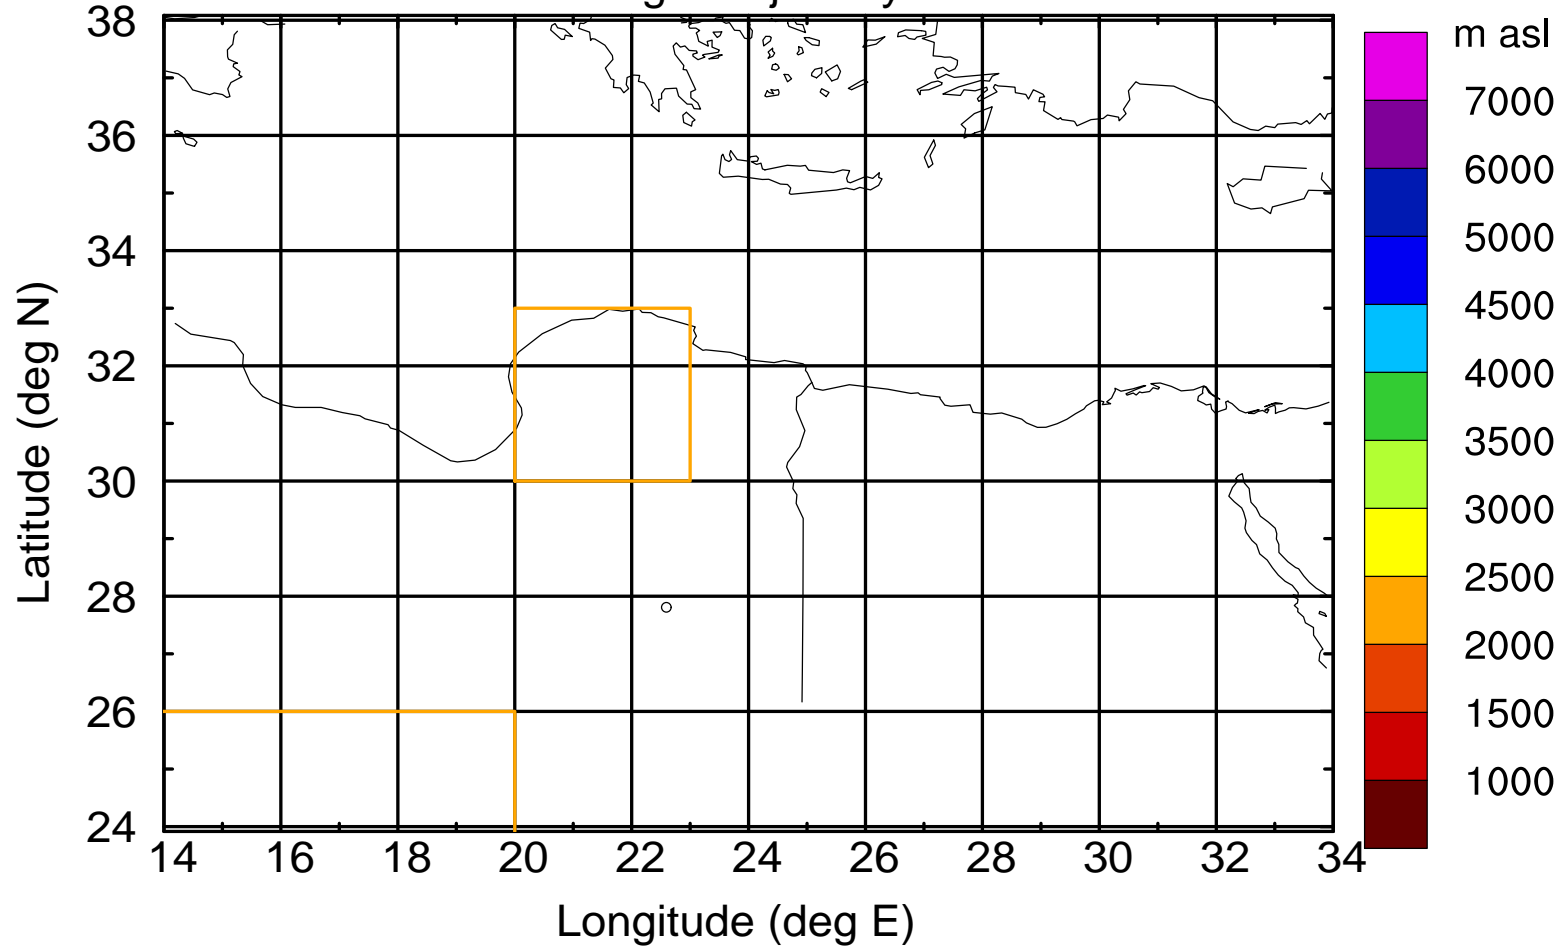

Paphos Airport ground station 20170422 3:30 UTC

Flight trajectory