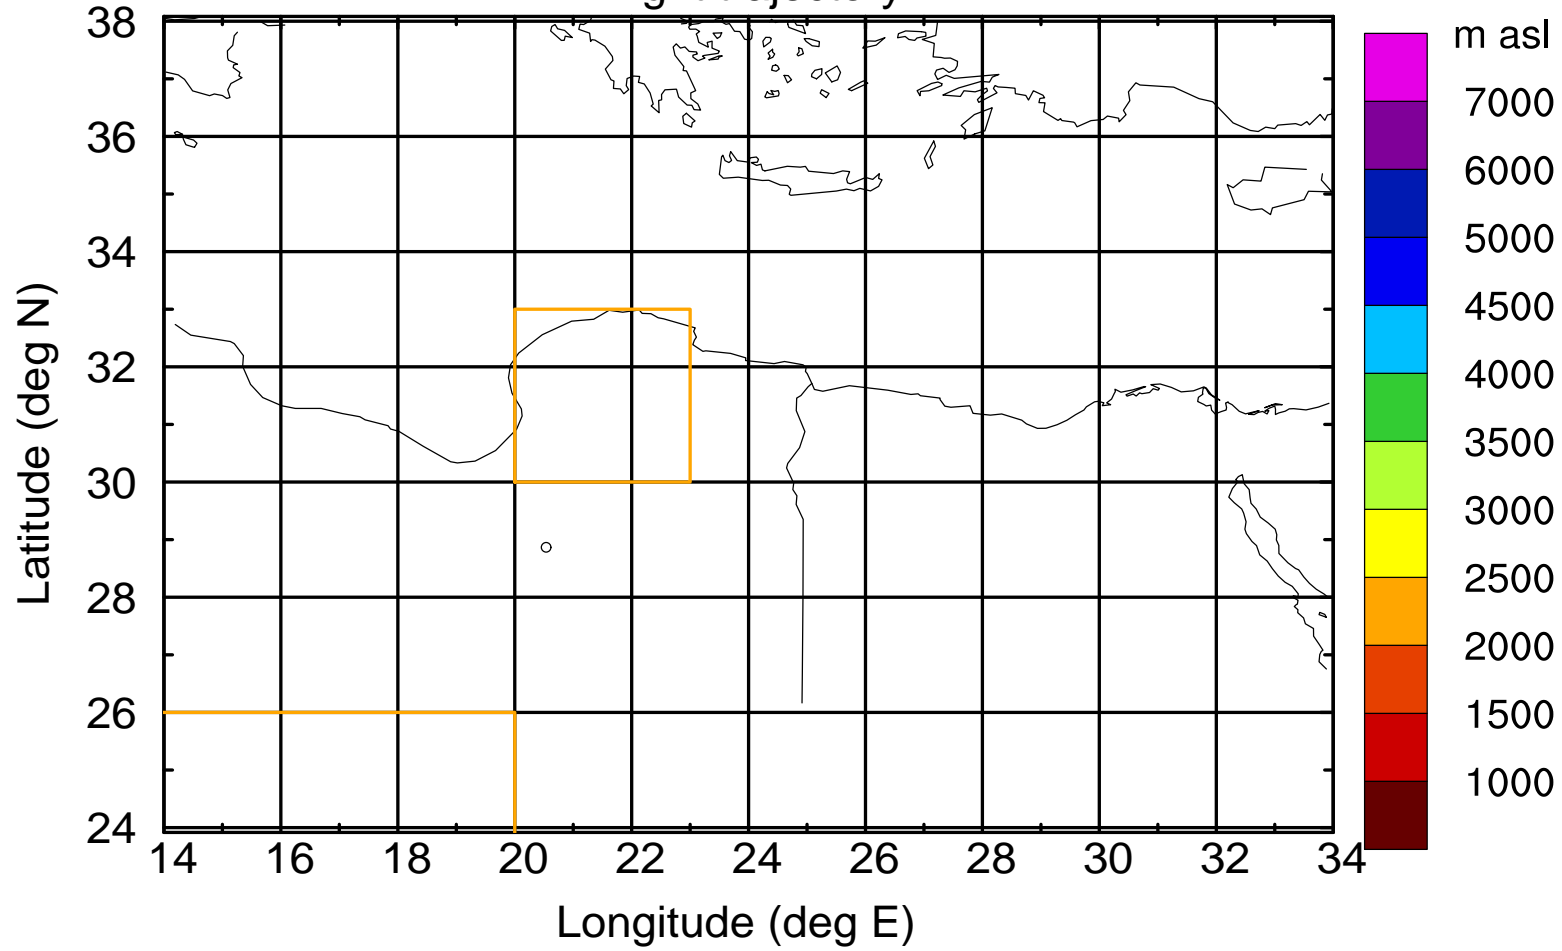

Paphos Airport ground station 20170422 3:30 UTC

Flight trajectory