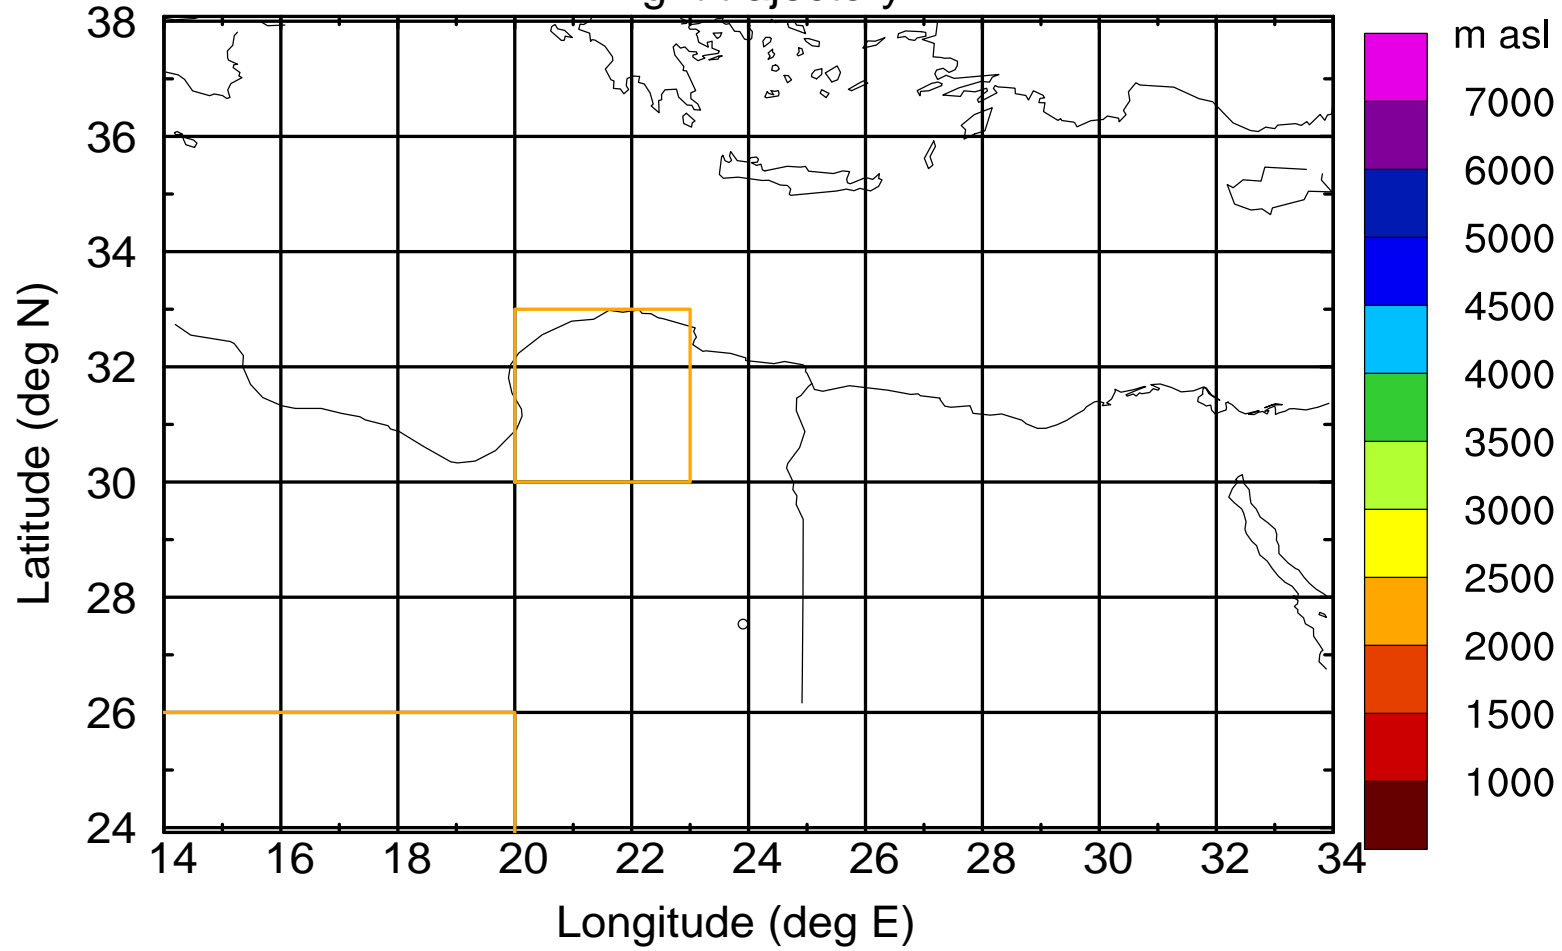

Paphos Airport ground station 20170422 3:30 UTC

Flight trajectory