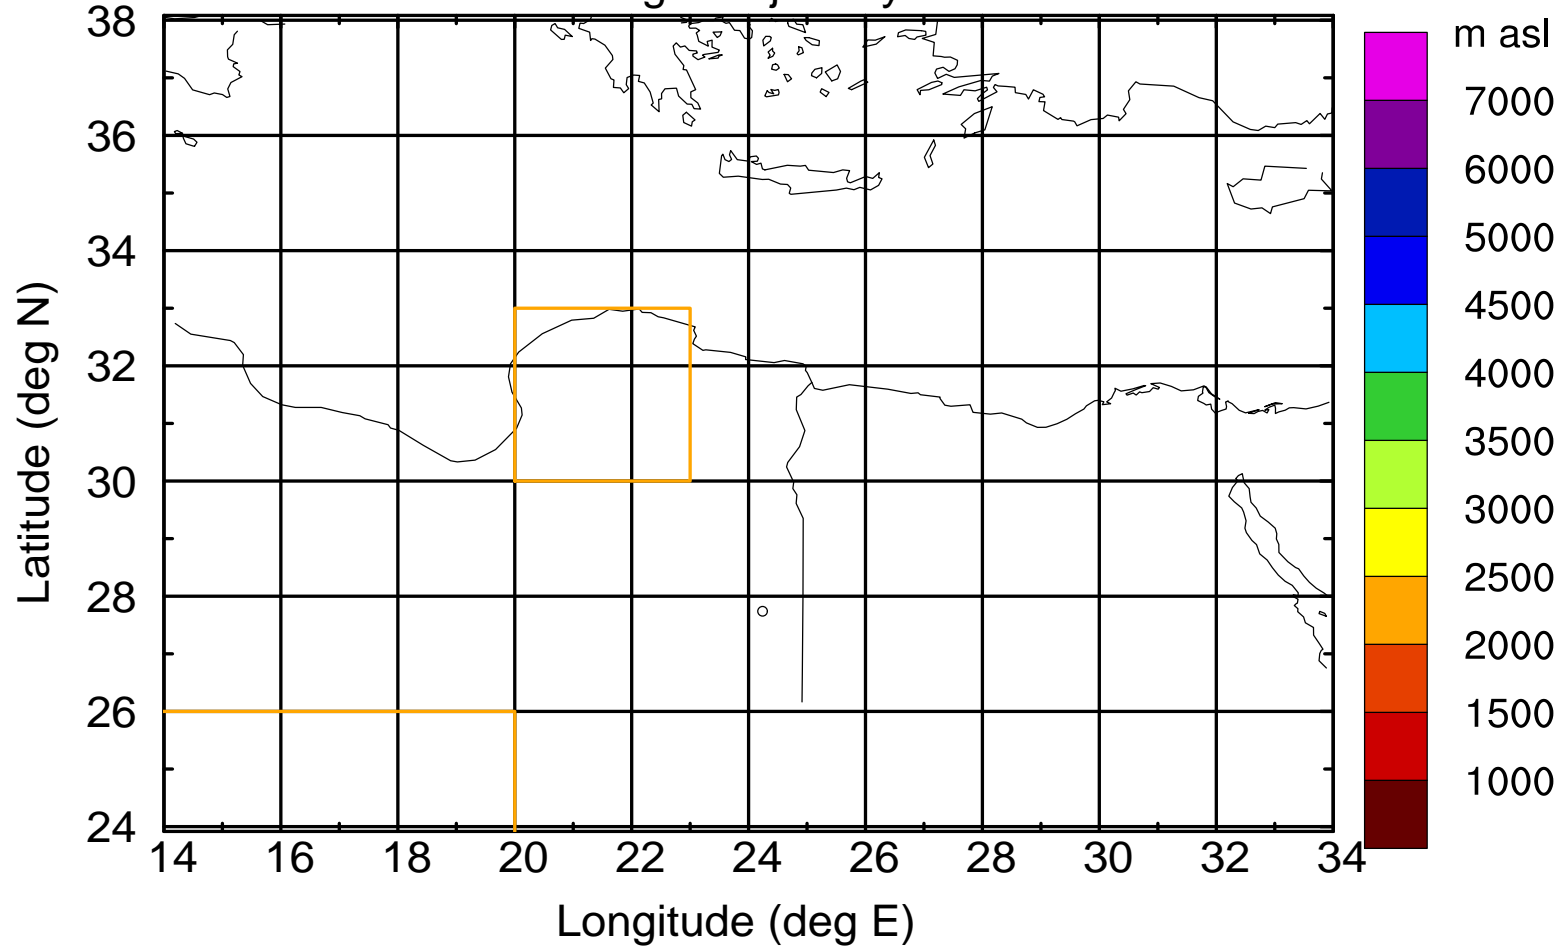

Paphos Airport ground station 20170422 3:30 UTC

Flight trajectory