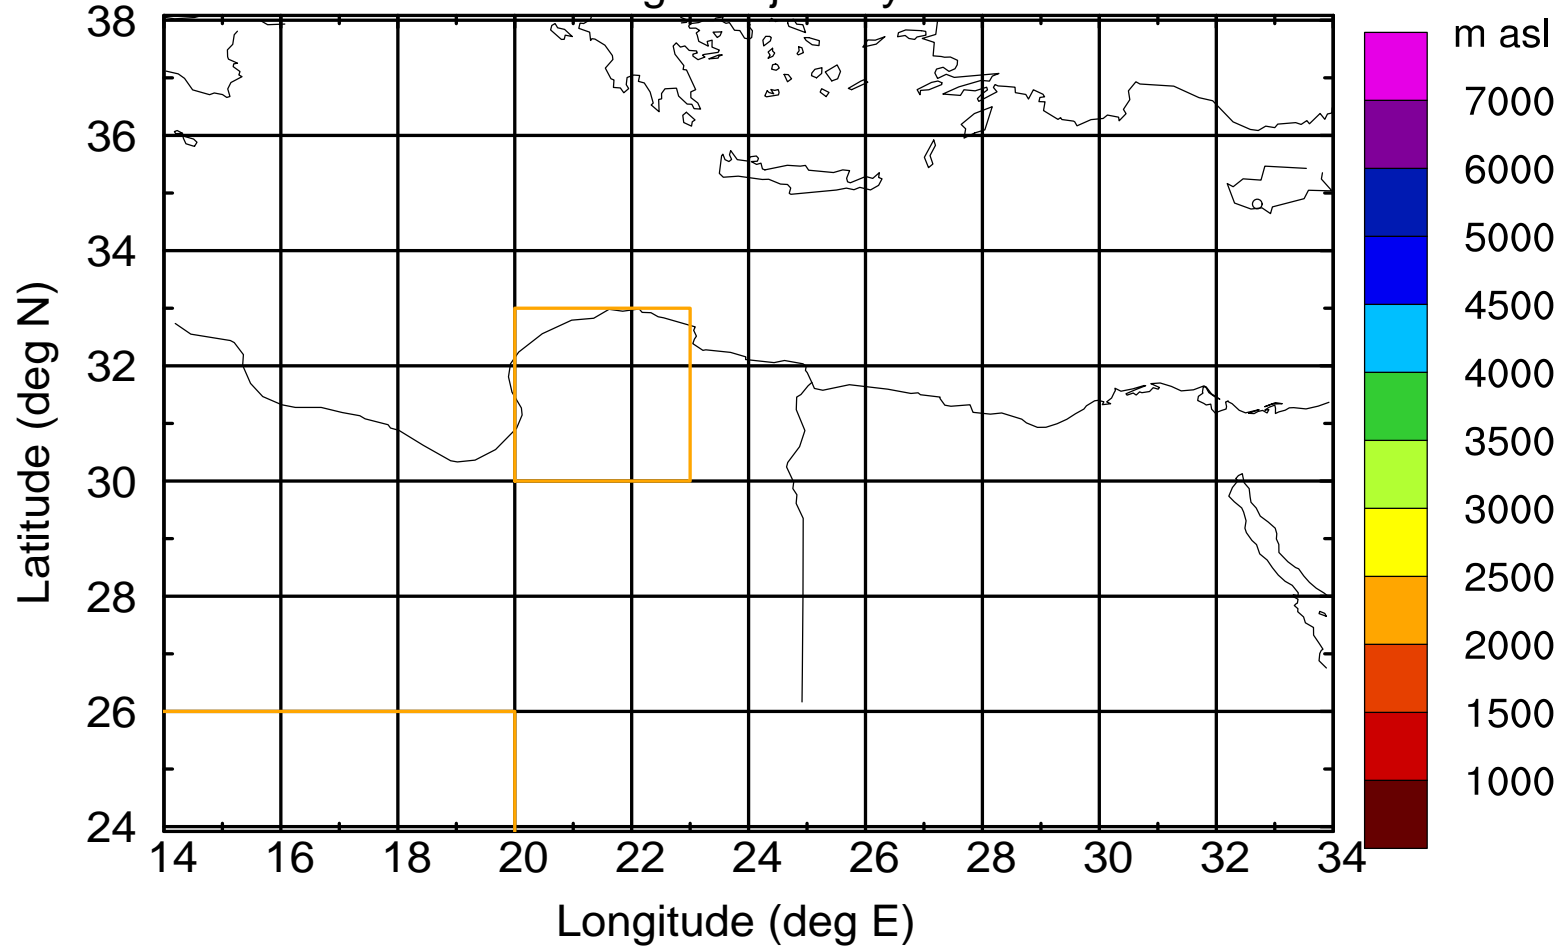

Paphos Airport ground station 20170422 3:30 UTC

Flight trajectory