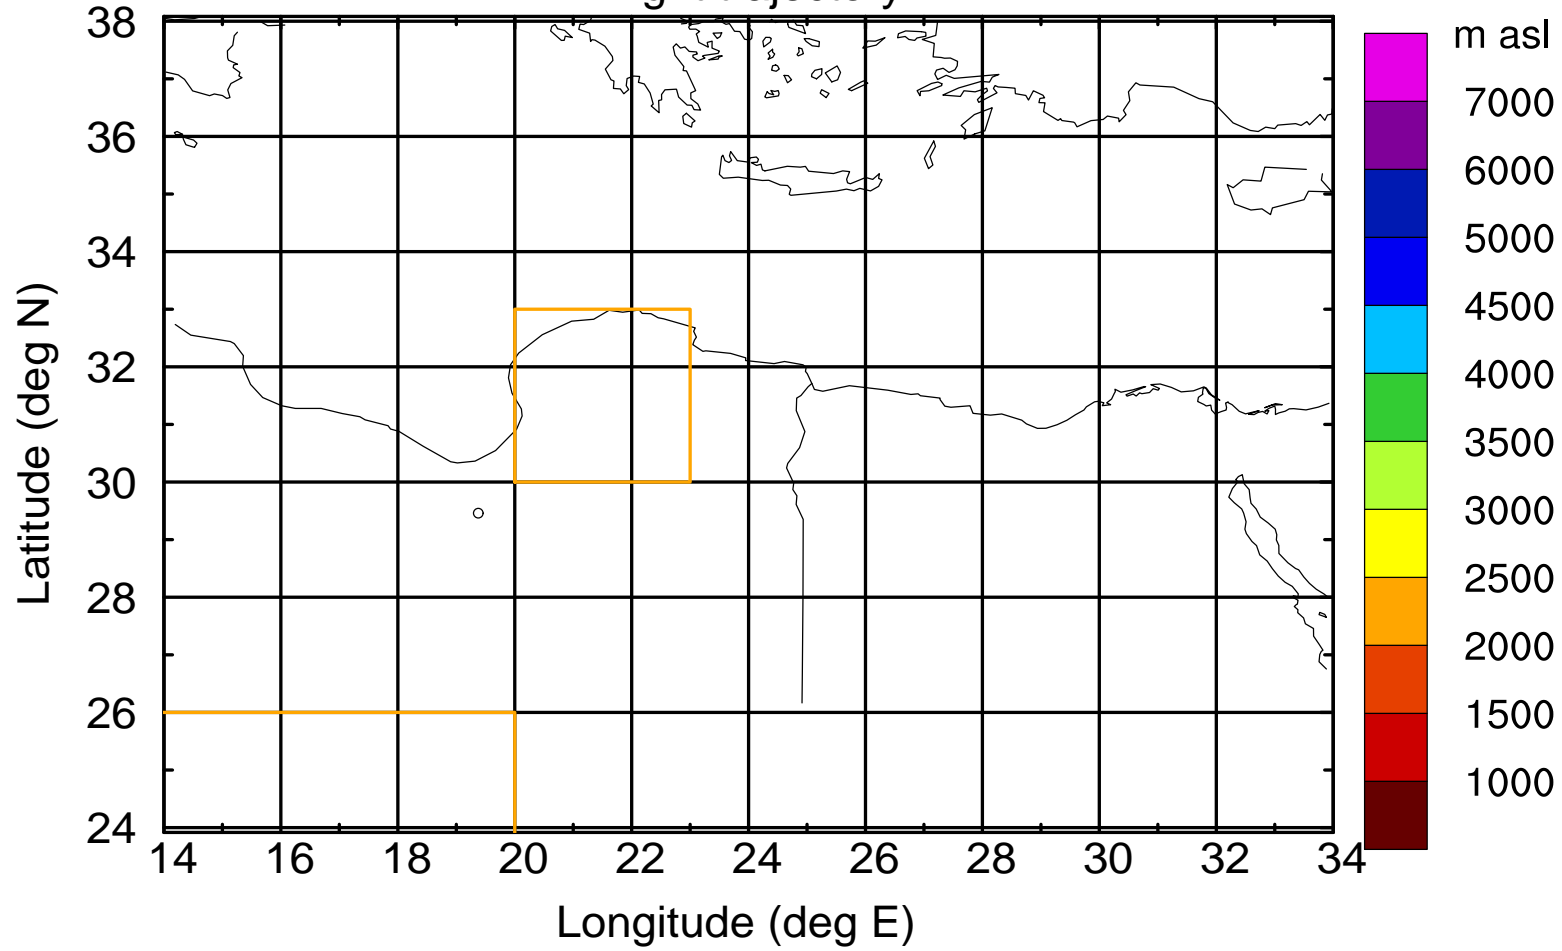

Paphos Airport ground station 20170422 3:30 UTC

Flight trajectory