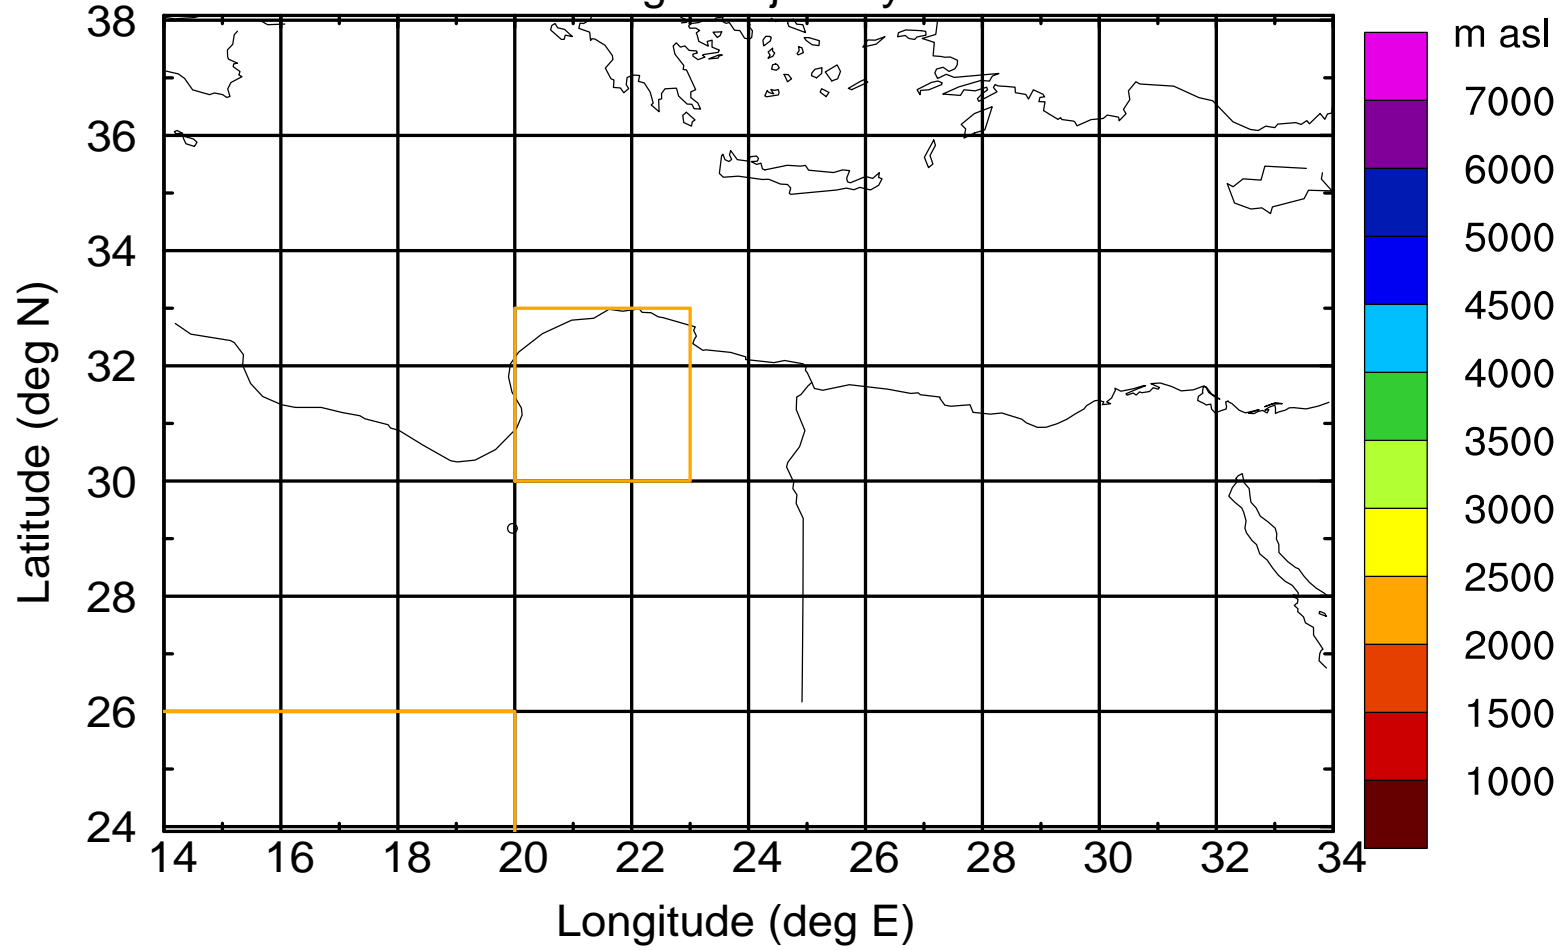

Paphos Airport ground station 20170422 3:30 UTC

Flight trajectory