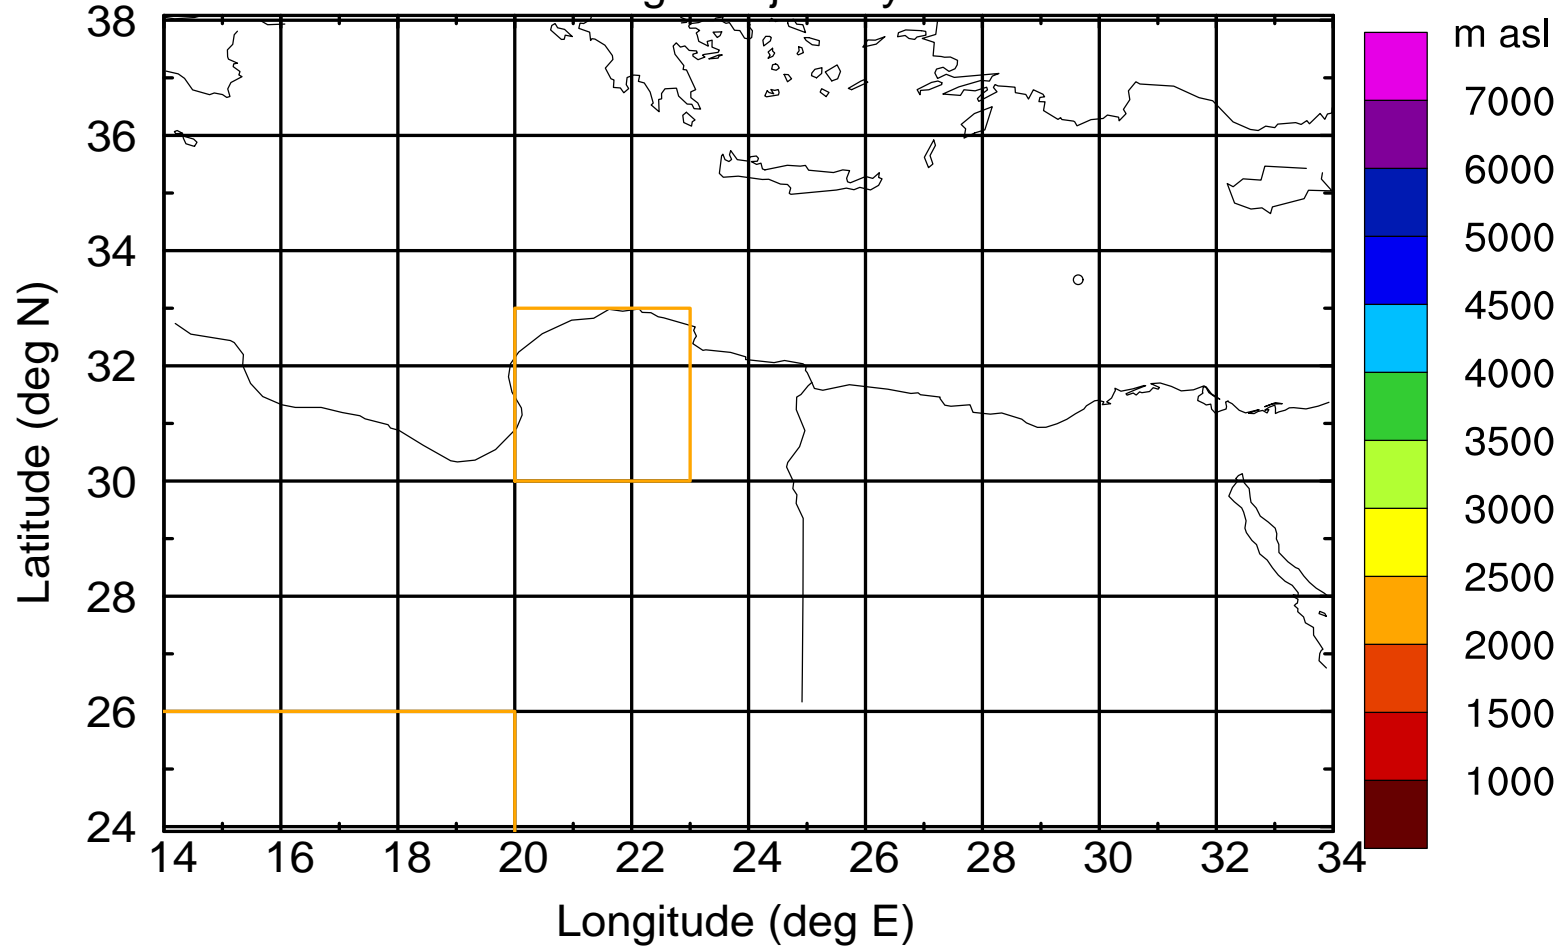

Paphos Airport ground station 20170422 3:30 UTC

Flight trajectory