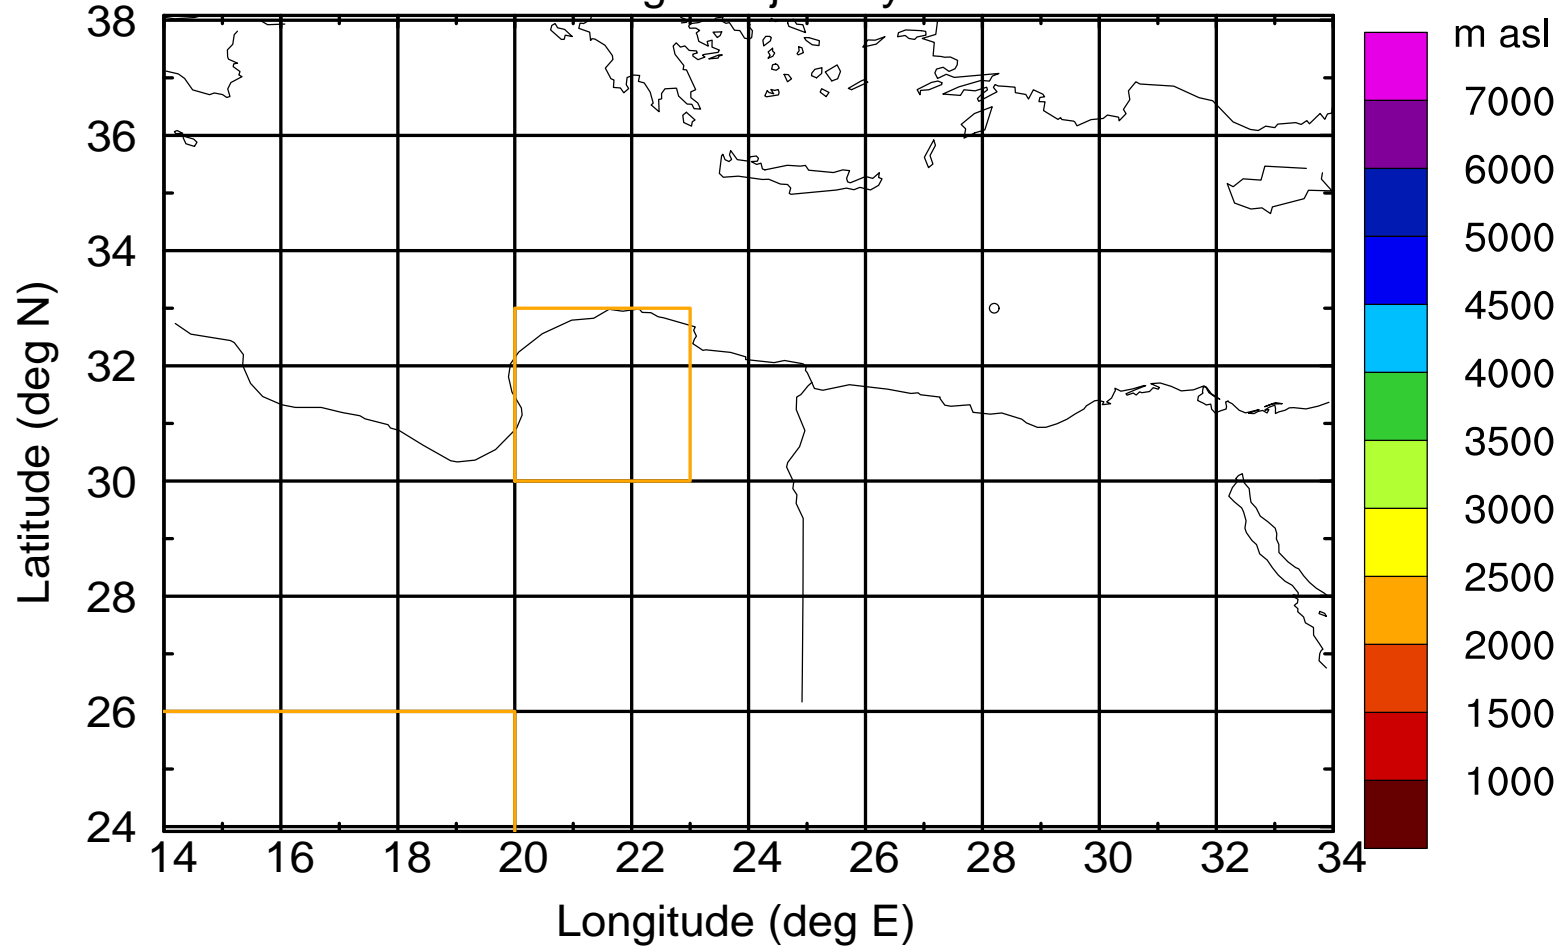

Paphos Airport ground station 20170422 3:30 UTC

Flight trajectory