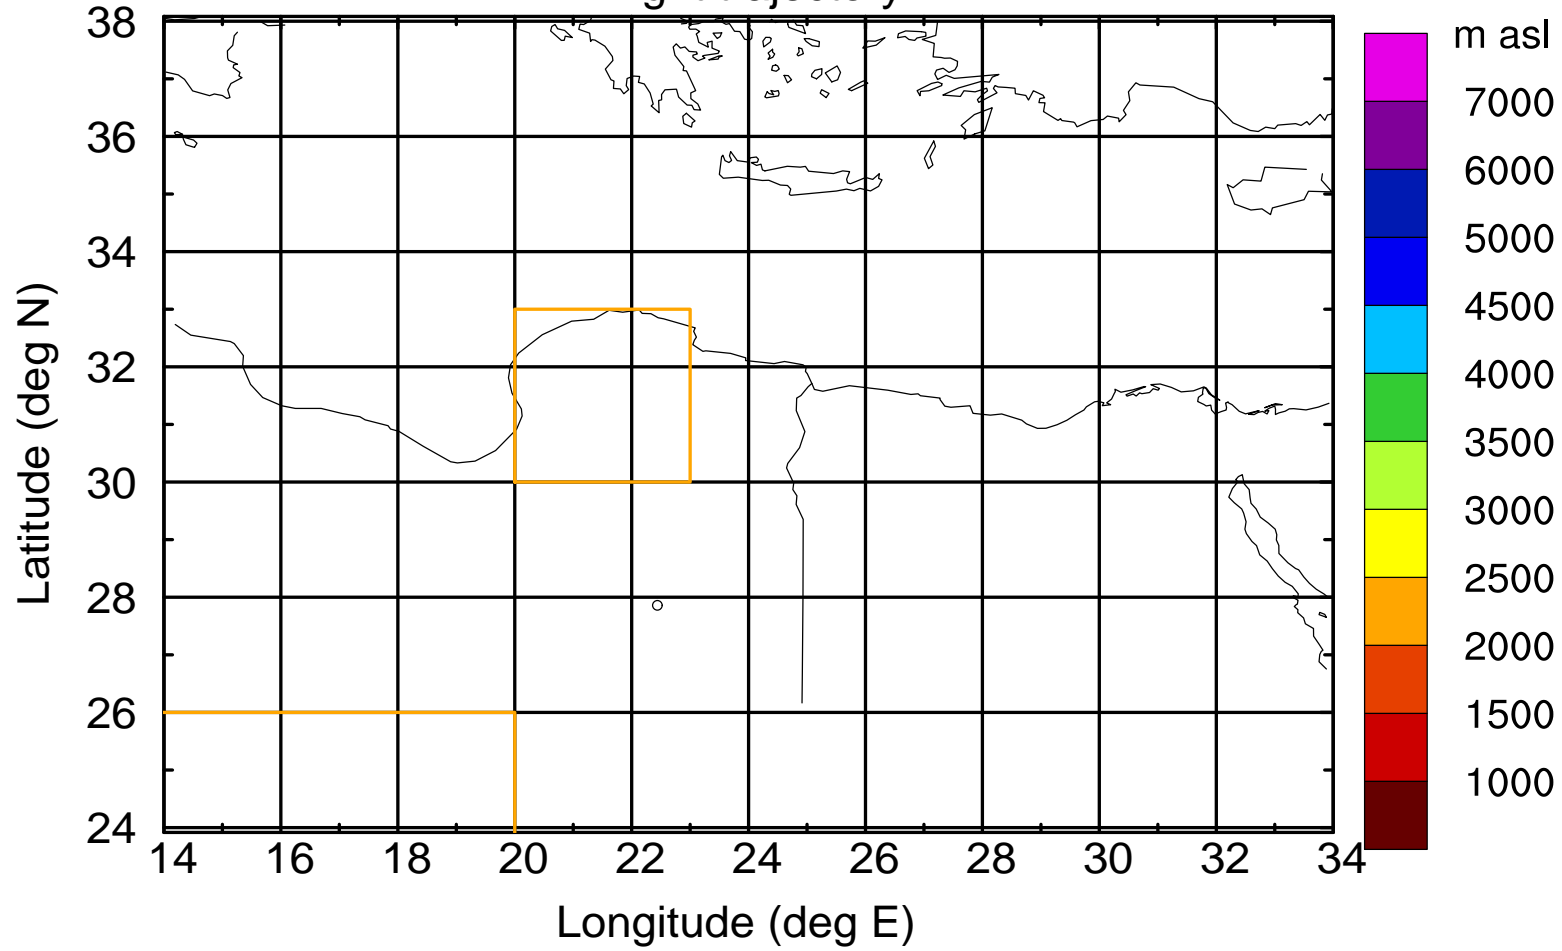

Paphos Airport ground station 20170422 3:30 UTC

Flight trajectory