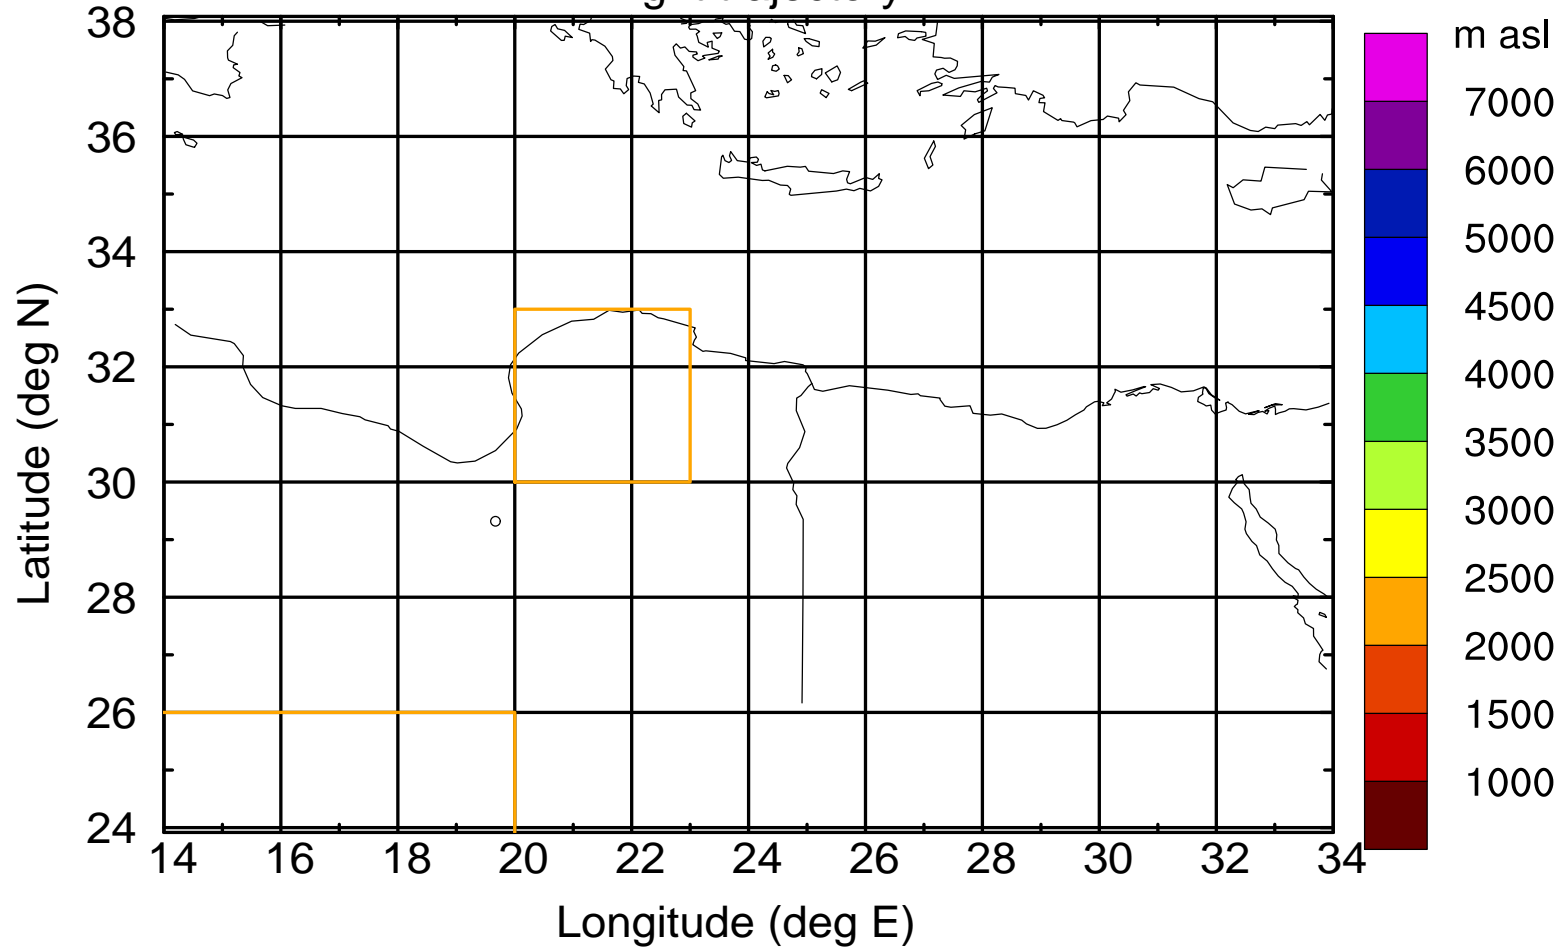

Paphos Airport ground station 20170422 3:30 UTC

Flight trajectory