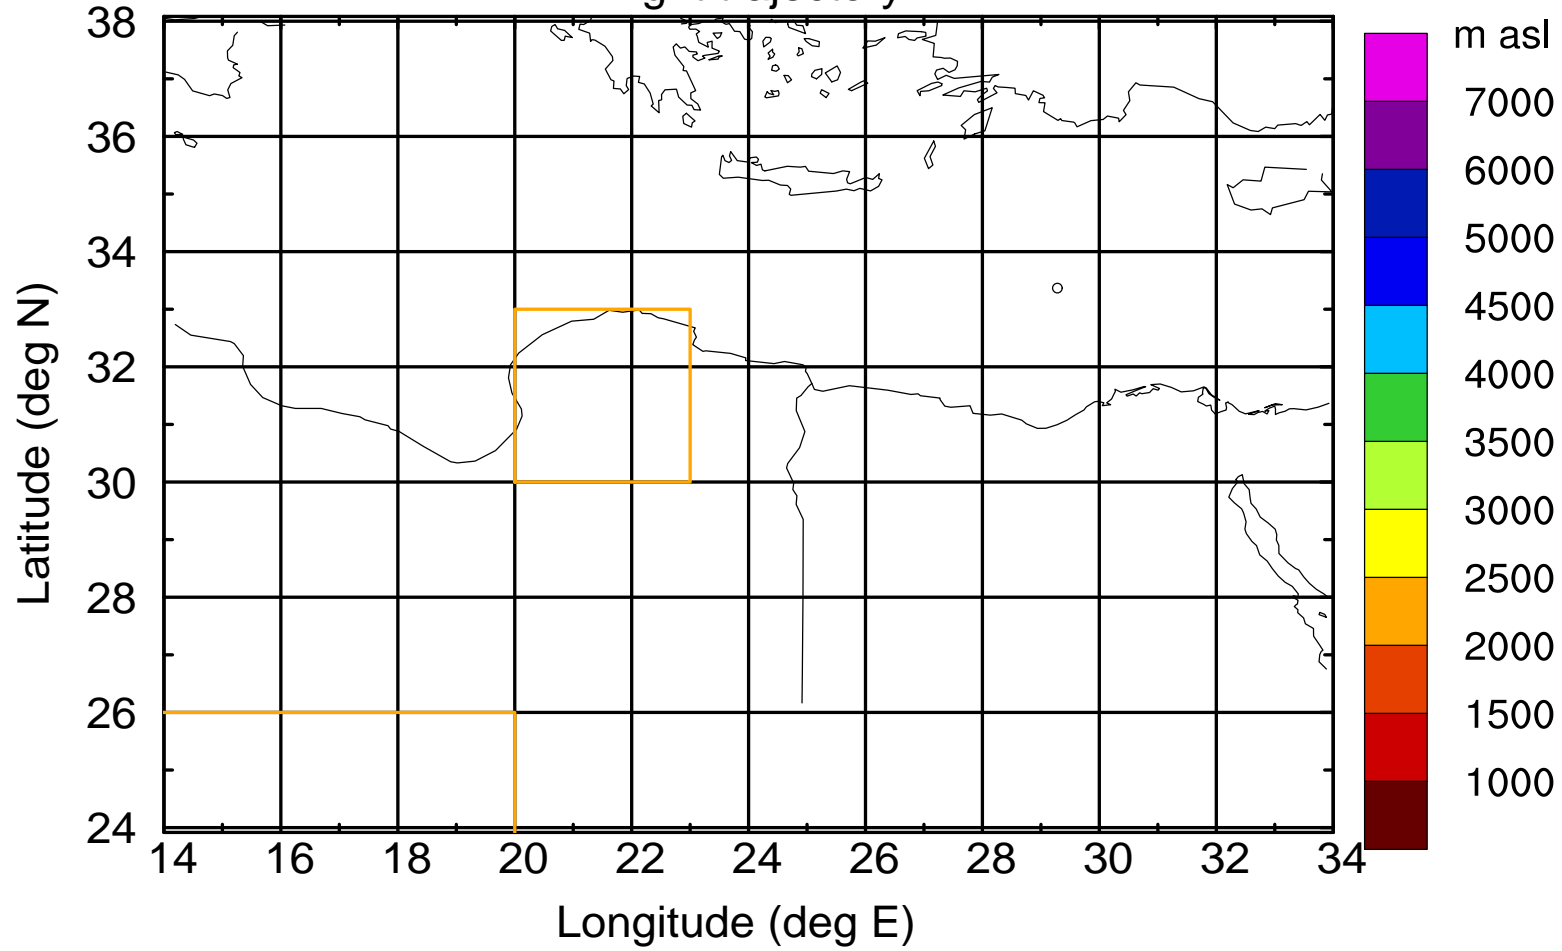

Paphos Airport ground station 20170422 3:30 UTC

Flight trajectory