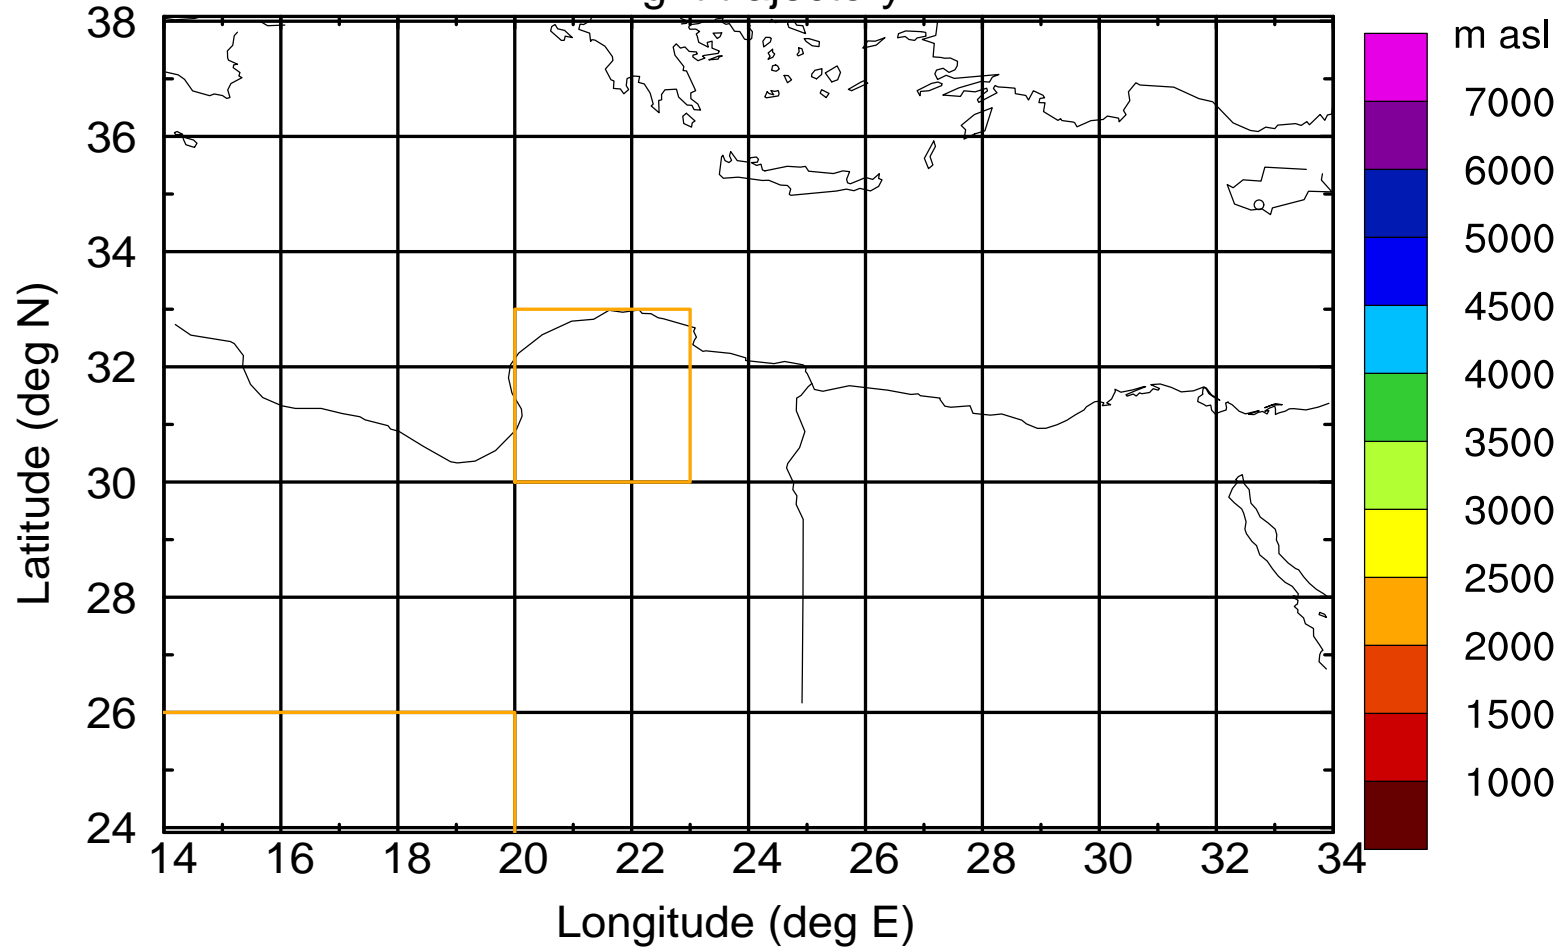

Paphos Airport ground station 20170422 3:30 UTC

Flight trajectory