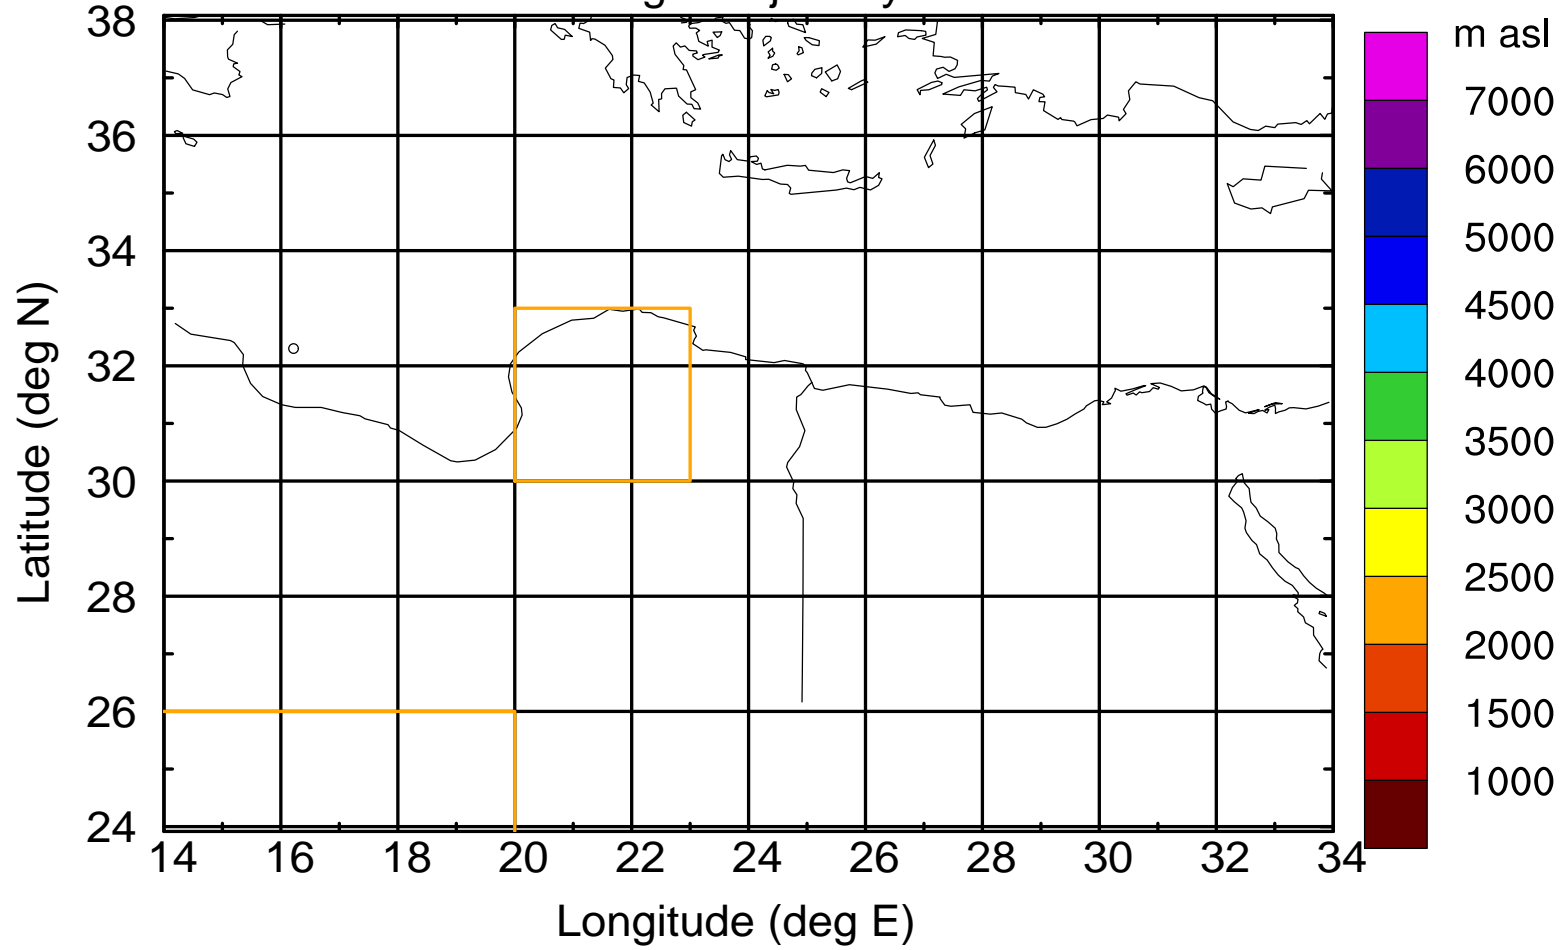

Paphos Airport ground station 20170422 3:30 UTC

Flight trajectory