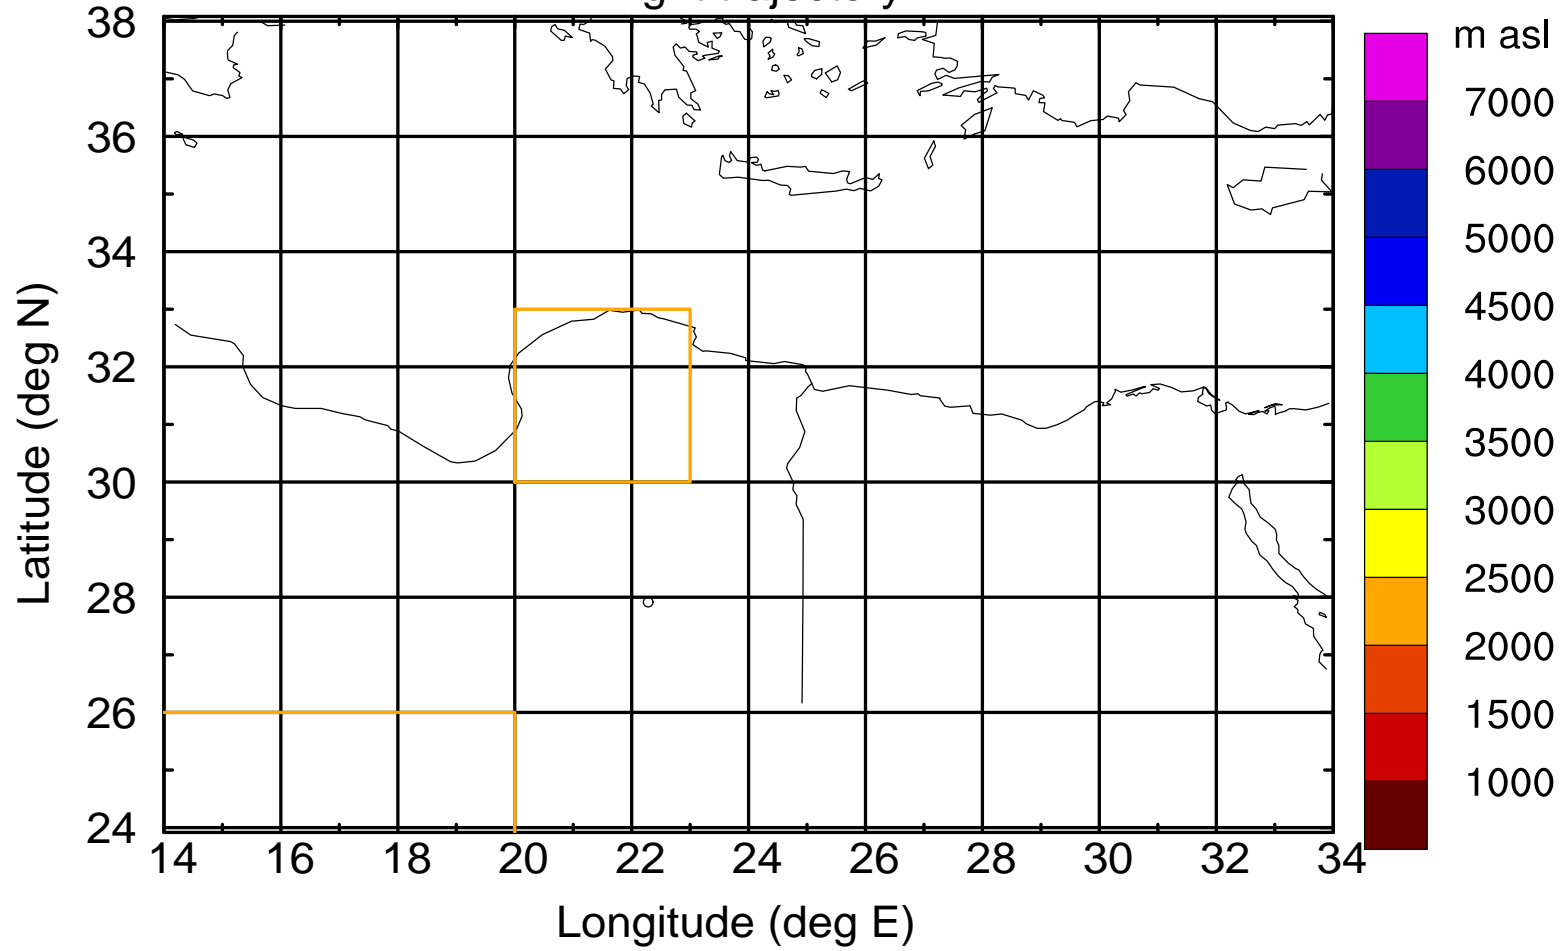

Paphos Airport ground station 20170422 3:30 UTC

Flight trajectory