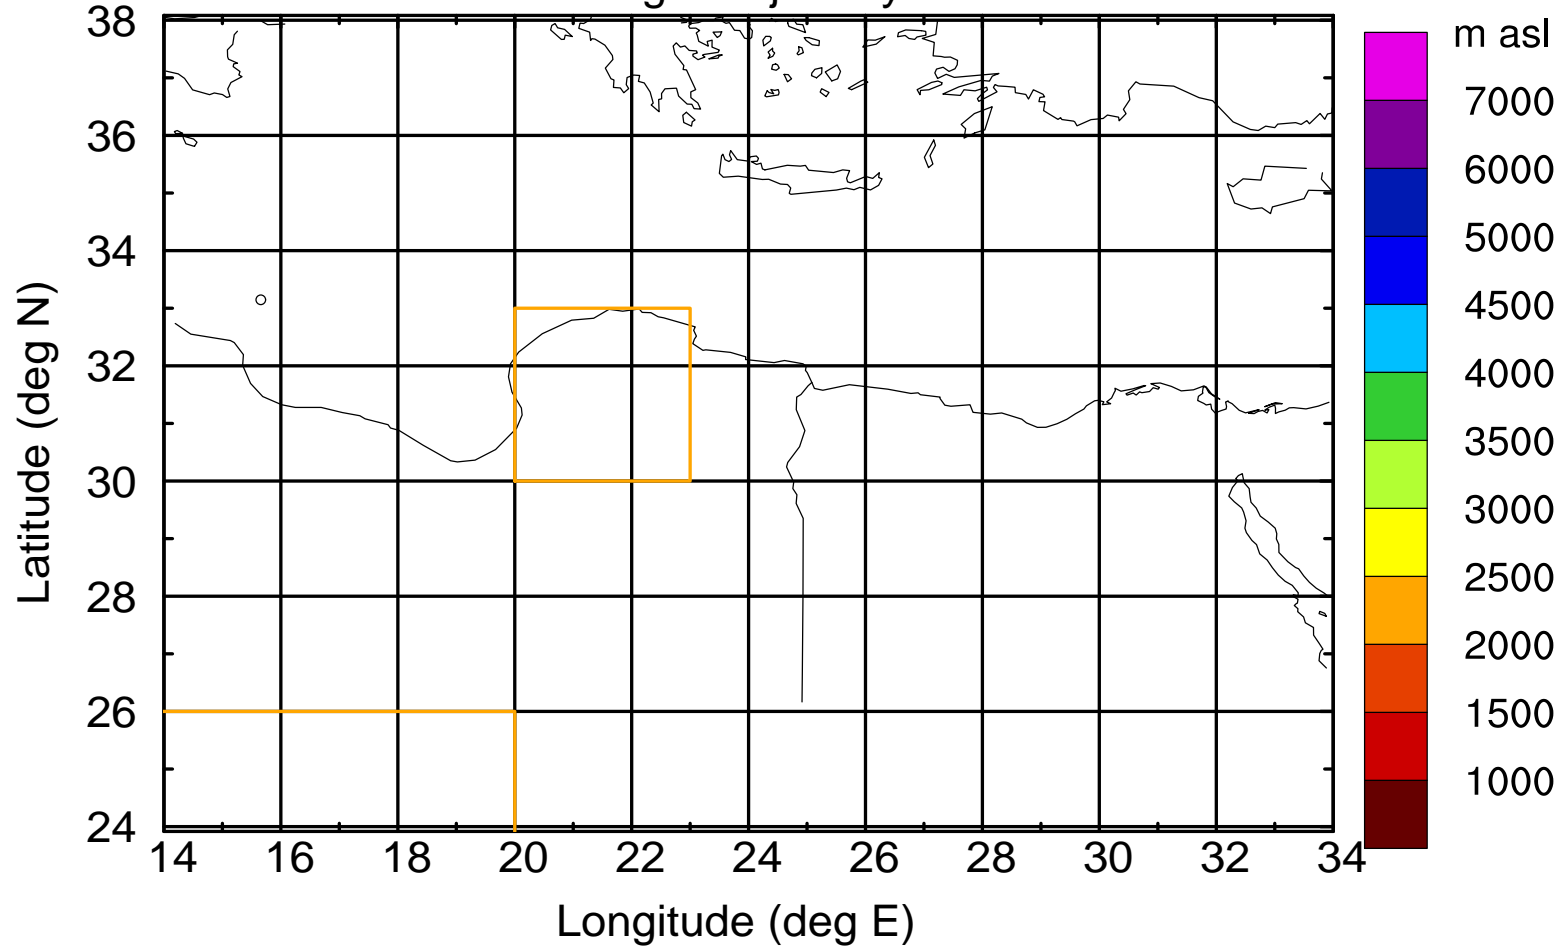

Paphos Airport ground station 20170422 3:30 UTC

Flight trajectory