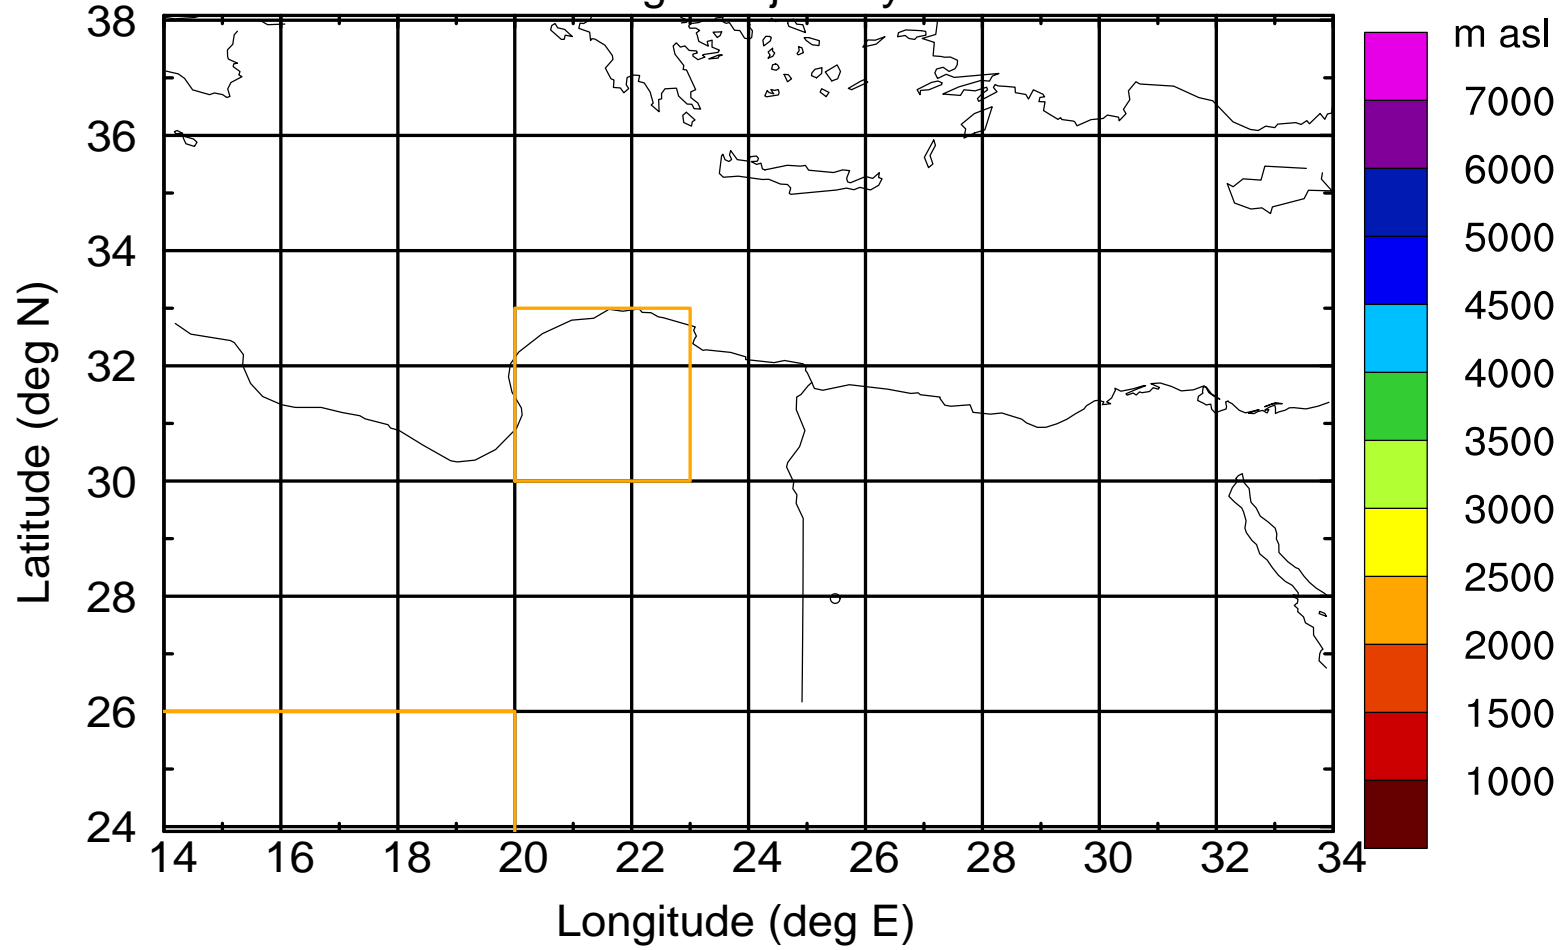

Paphos Airport ground station 20170422 3:30 UTC

Flight trajectory