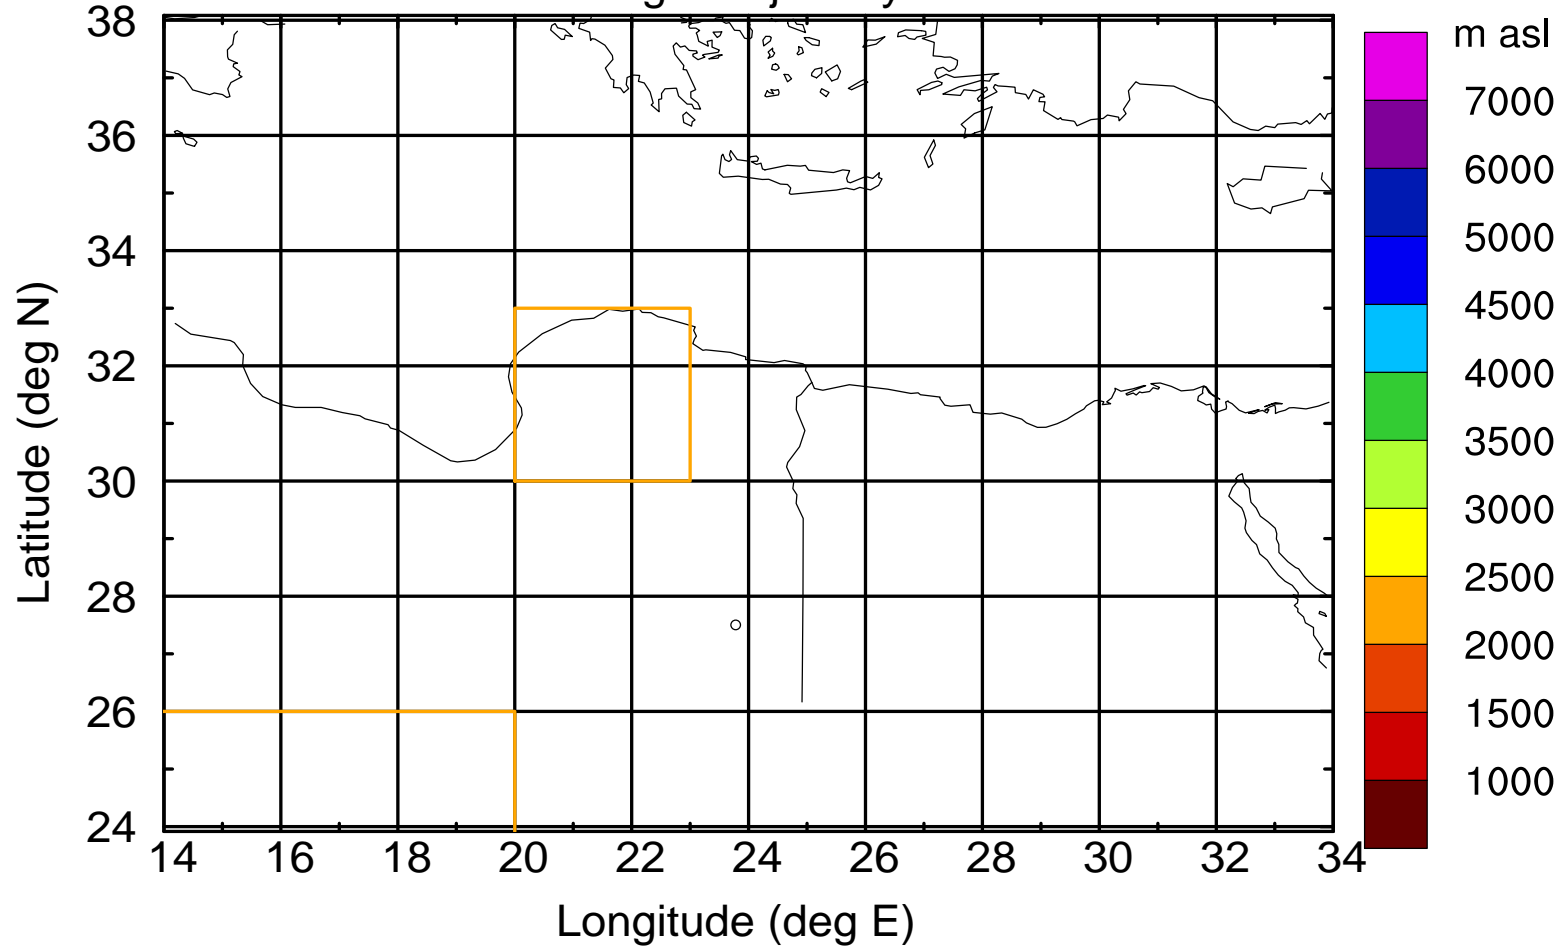

Paphos Airport ground station 20170422 3:30 UTC

Flight trajectory