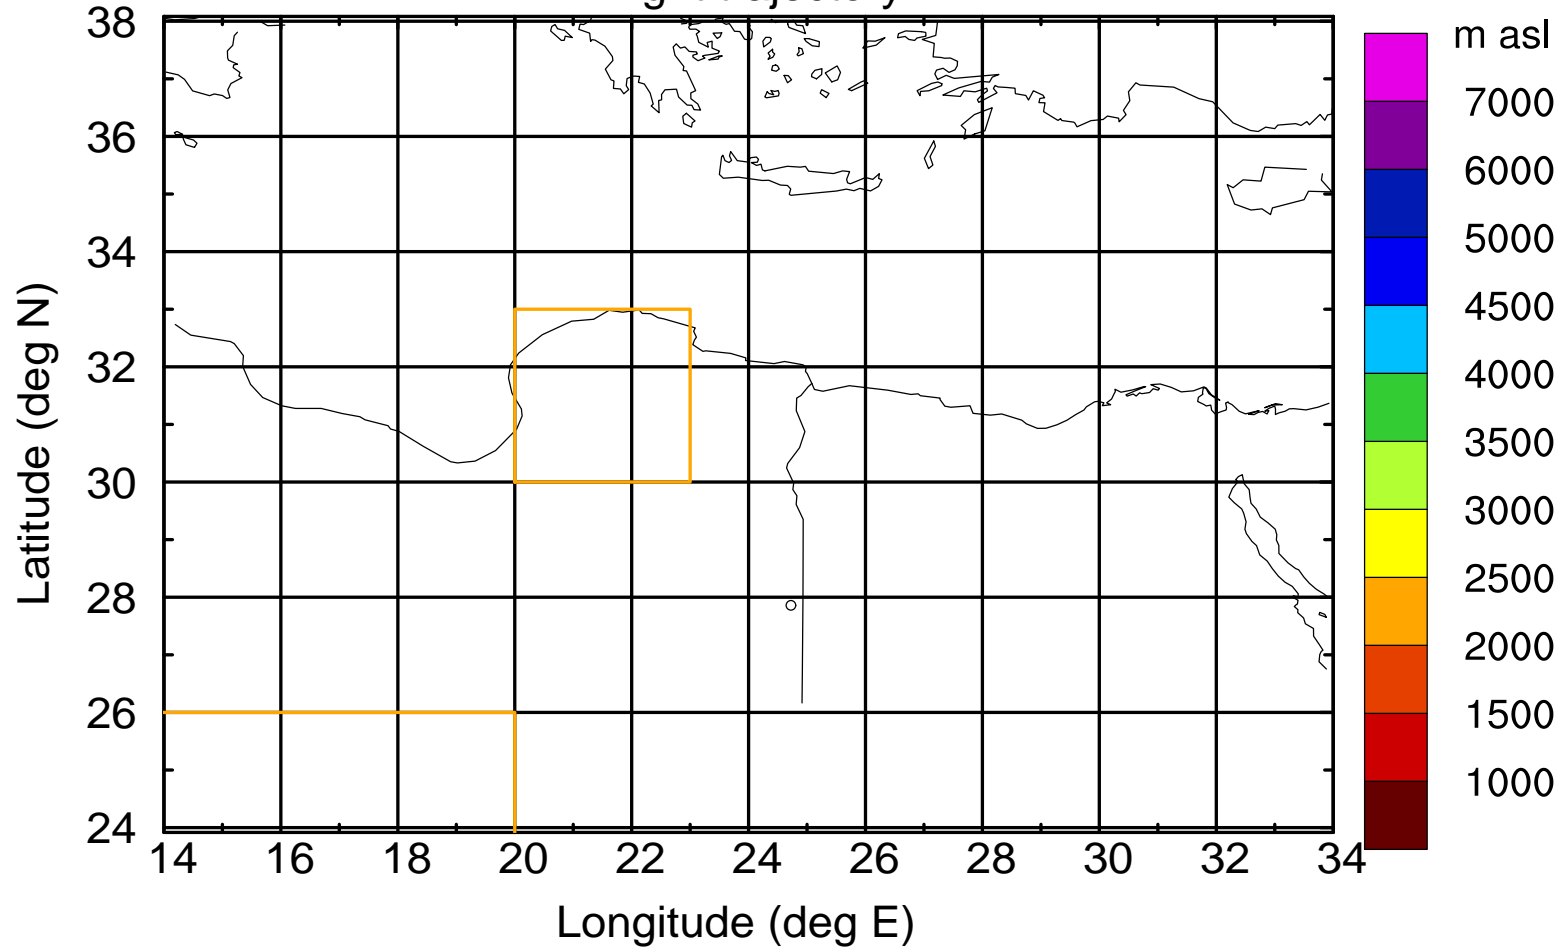

Paphos Airport ground station 20170422 3:30 UTC

Flight trajectory