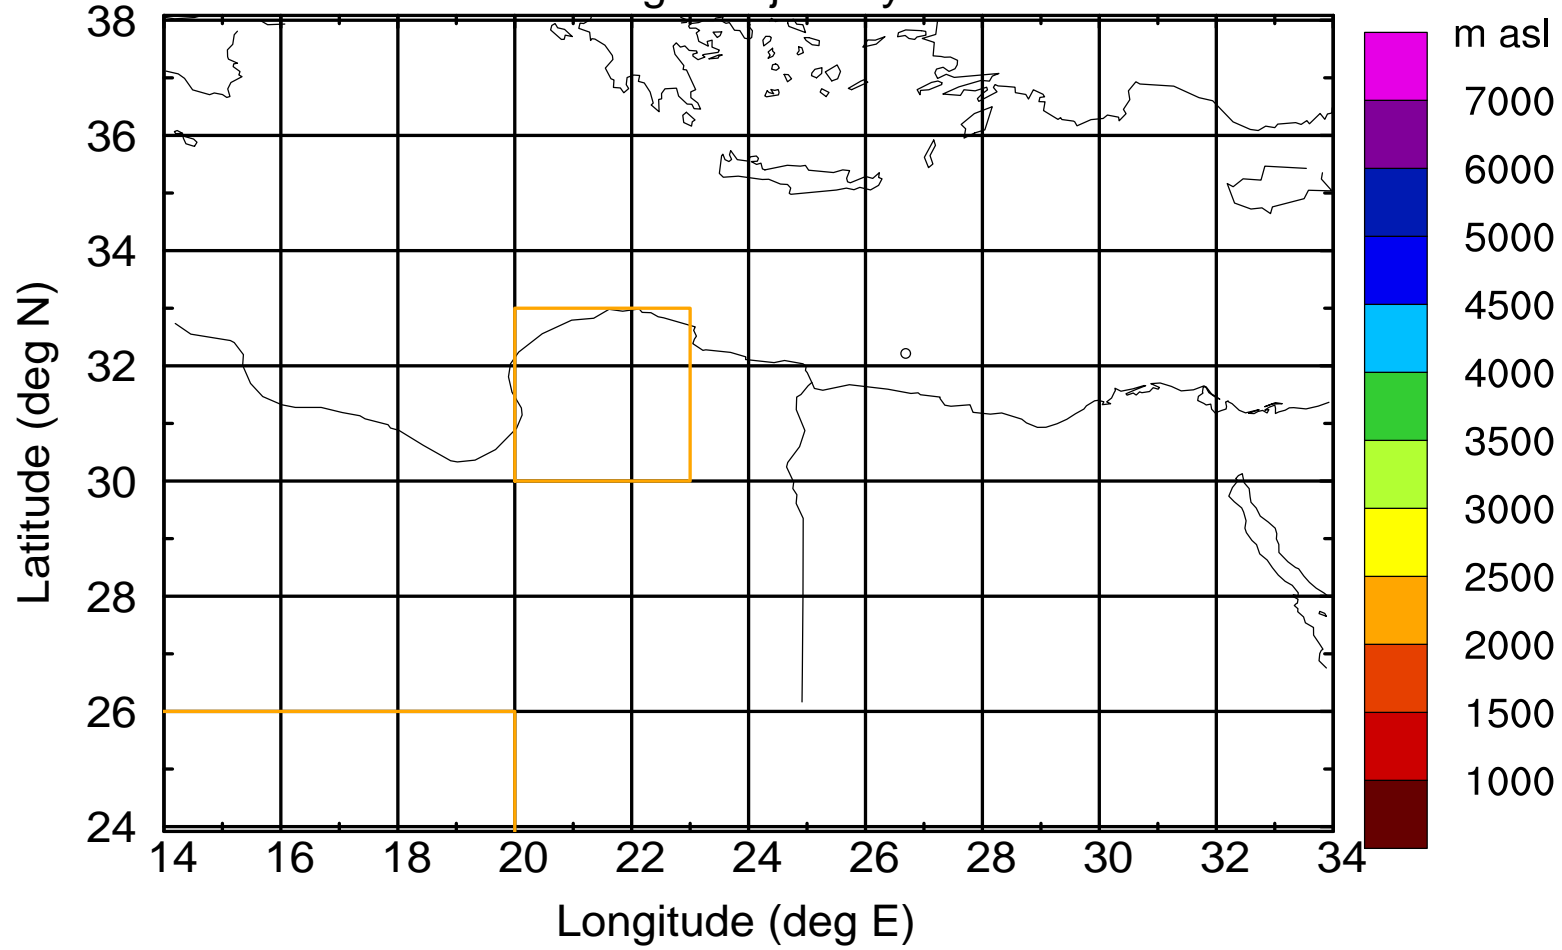

Paphos Airport ground station 20170422 3:30 UTC

Flight trajectory