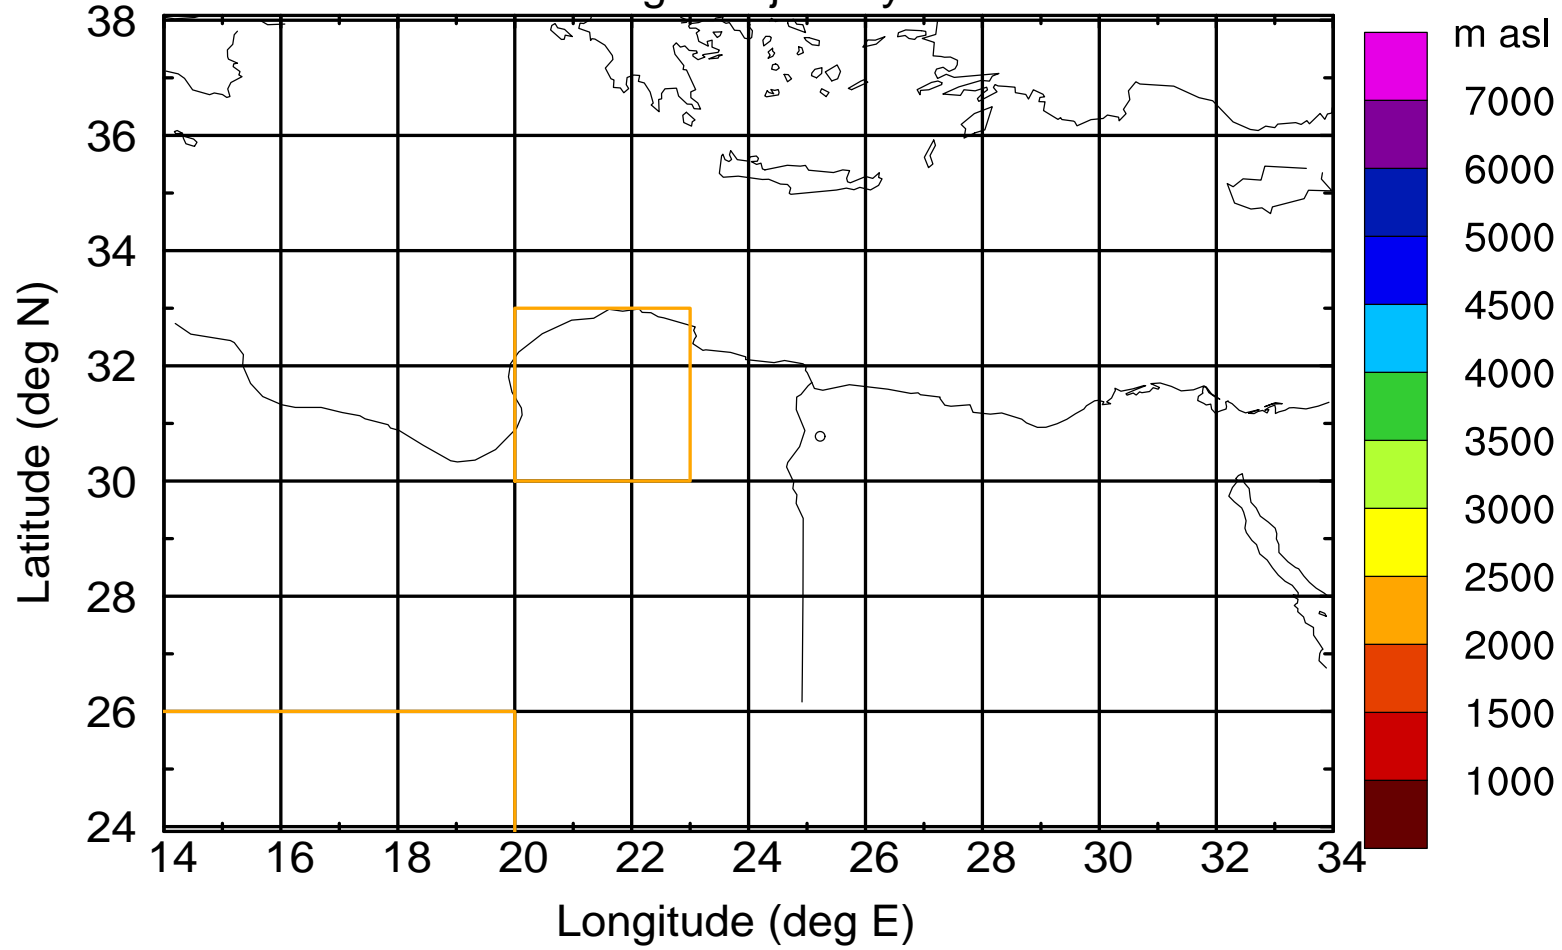

Paphos Airport ground station 20170422 3:30 UTC

Flight trajectory