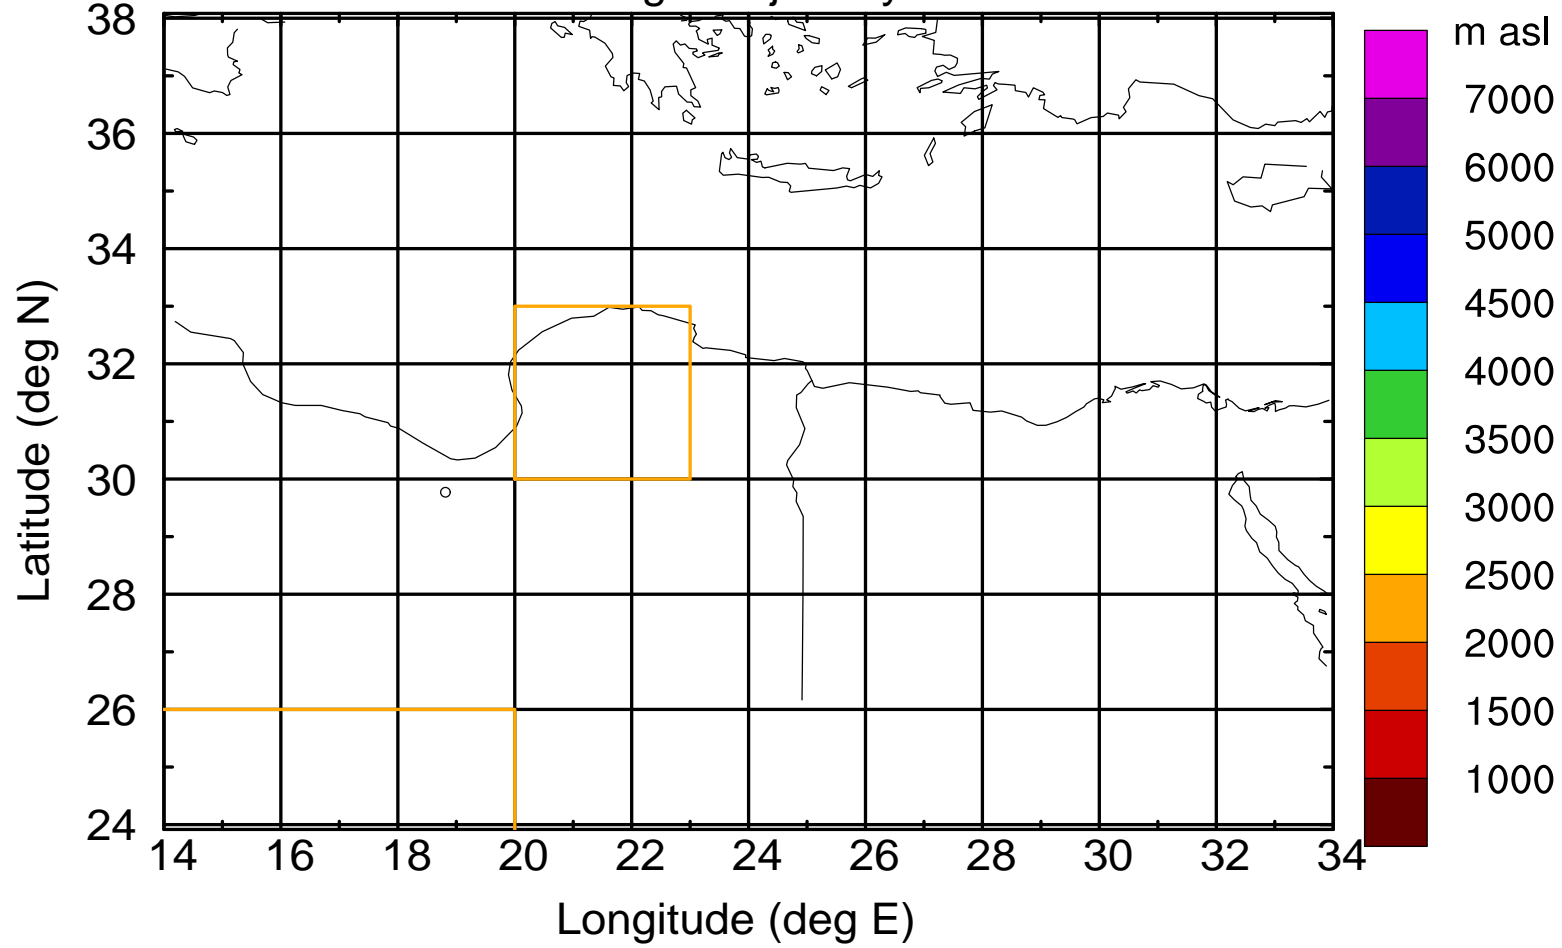

Paphos Airport ground station 20170422 3:30 UTC

Flight trajectory