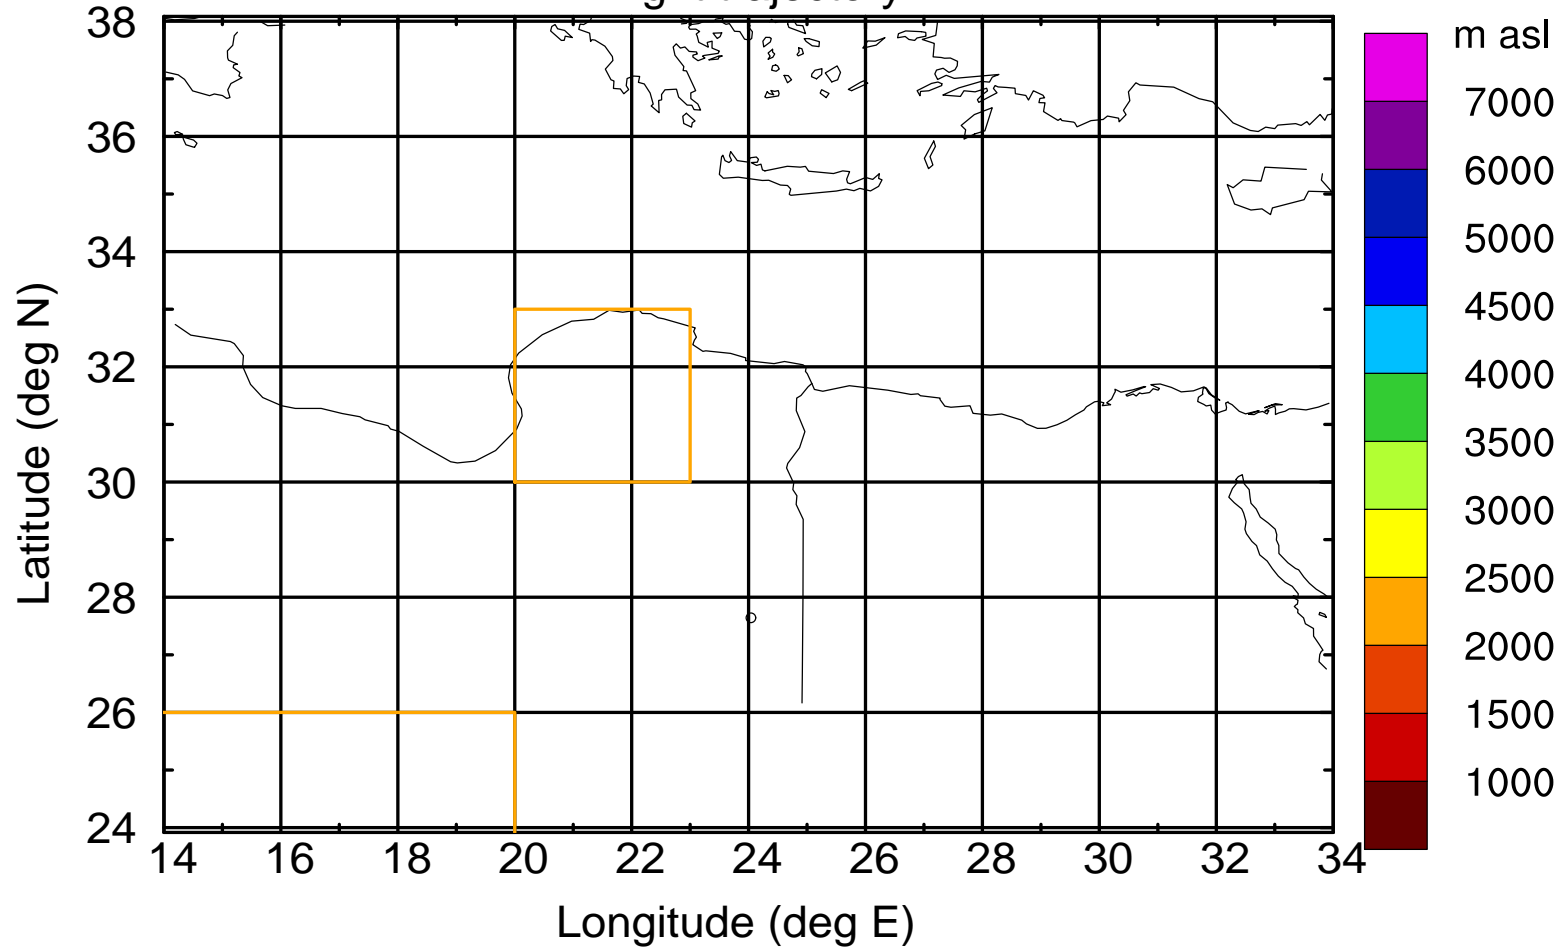

Paphos Airport ground station 20170422 3:30 UTC

Flight trajectory