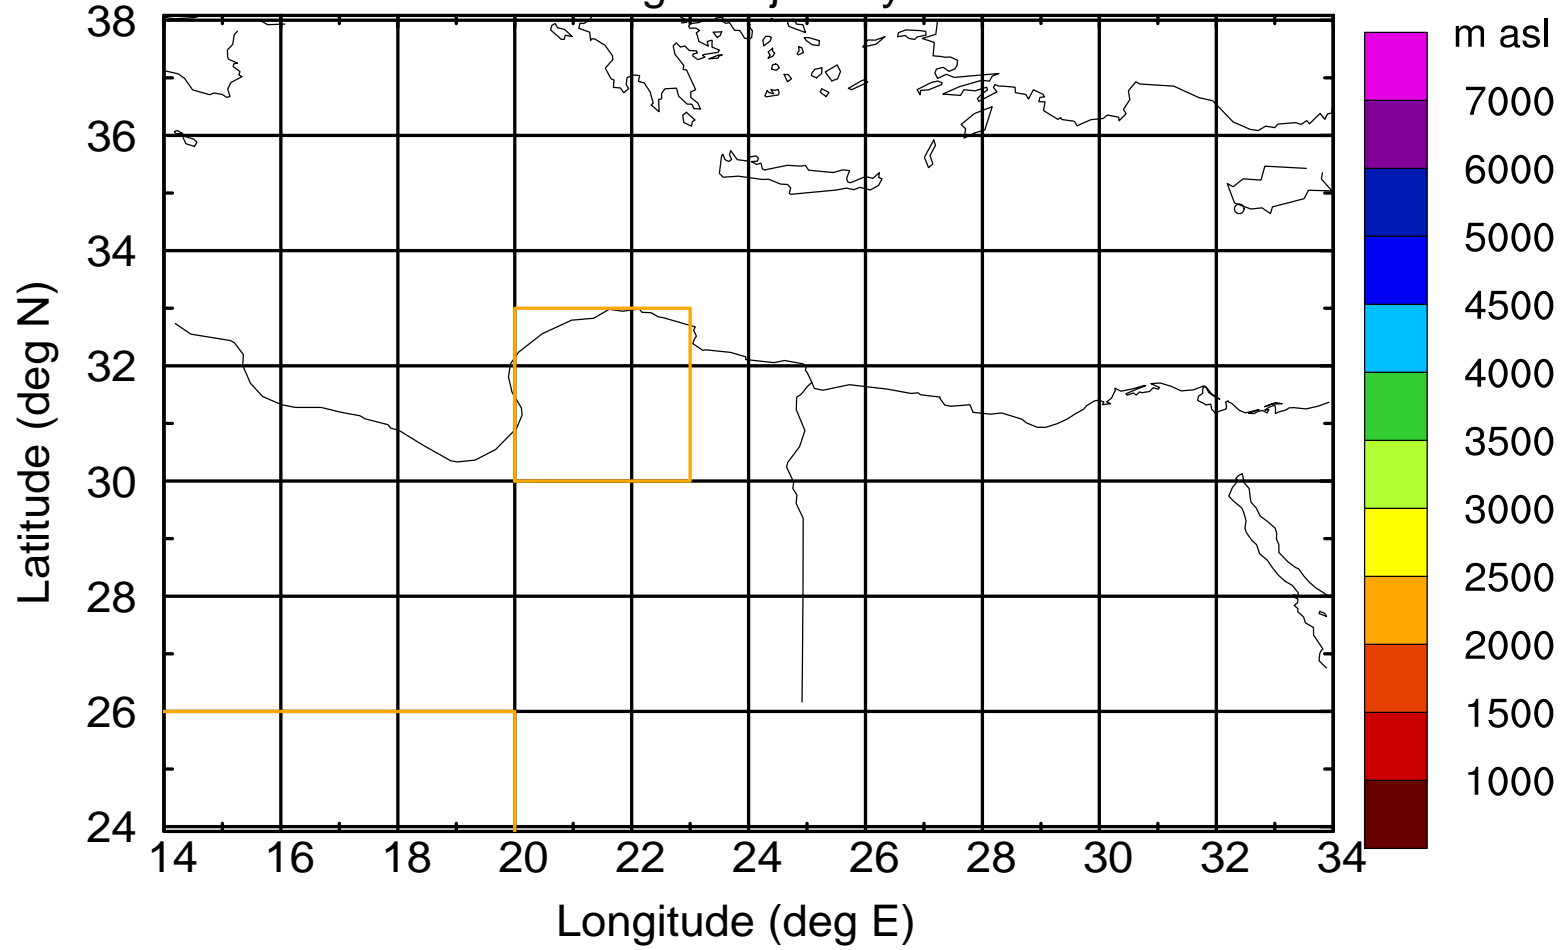

Paphos Airport ground station 20170422 3:30 UTC

Flight trajectory