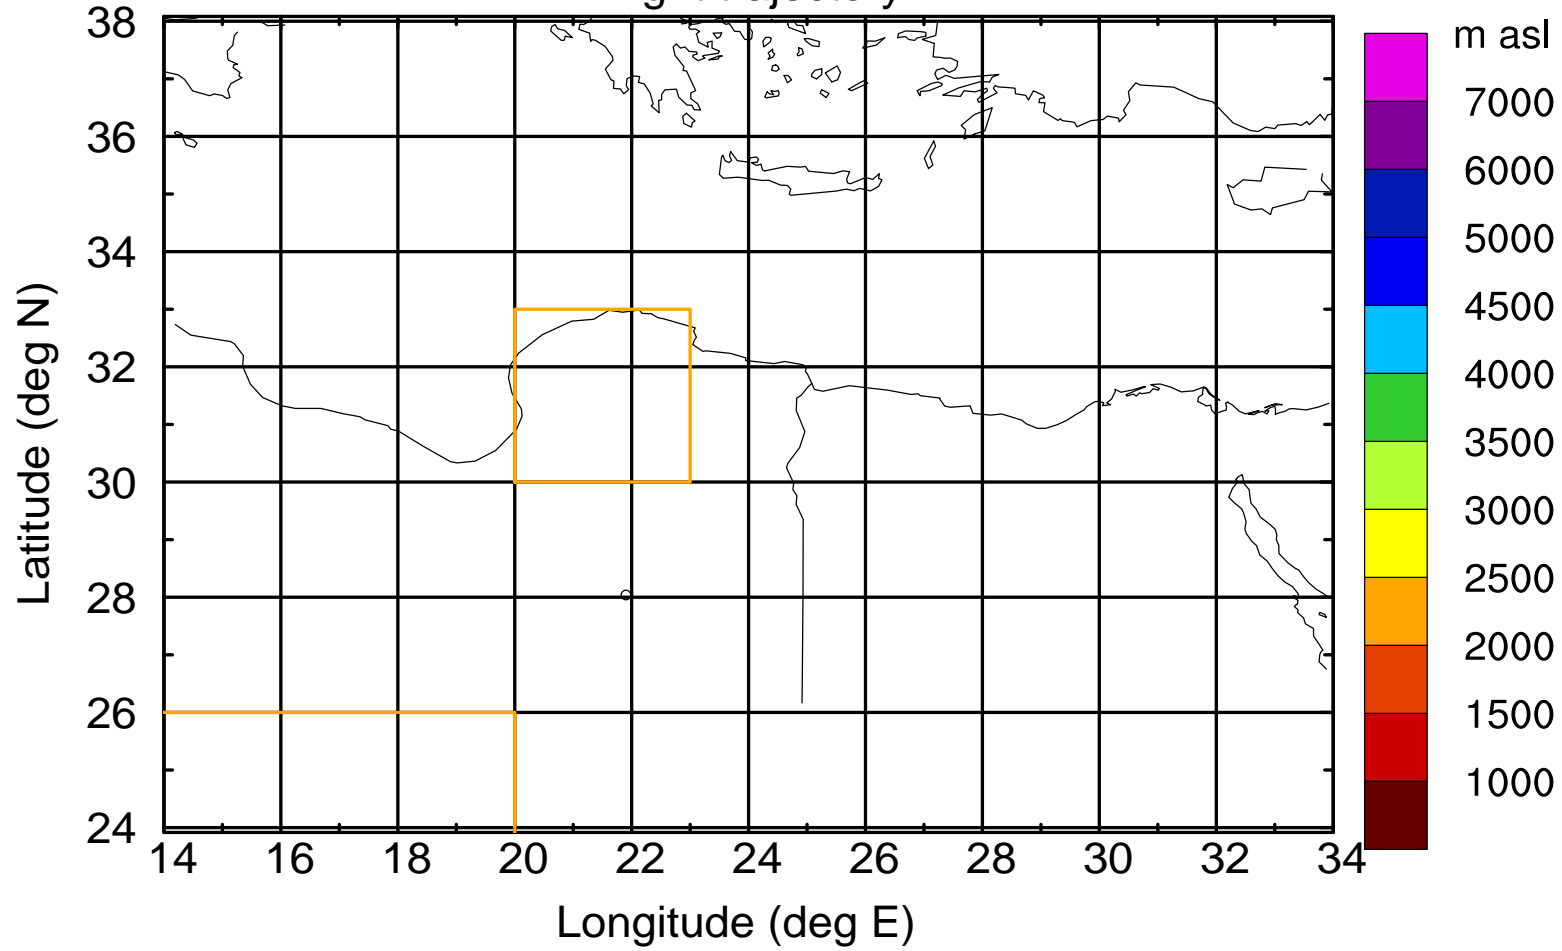

Paphos Airport ground station 20170422 3:30 UTC

Flight trajectory