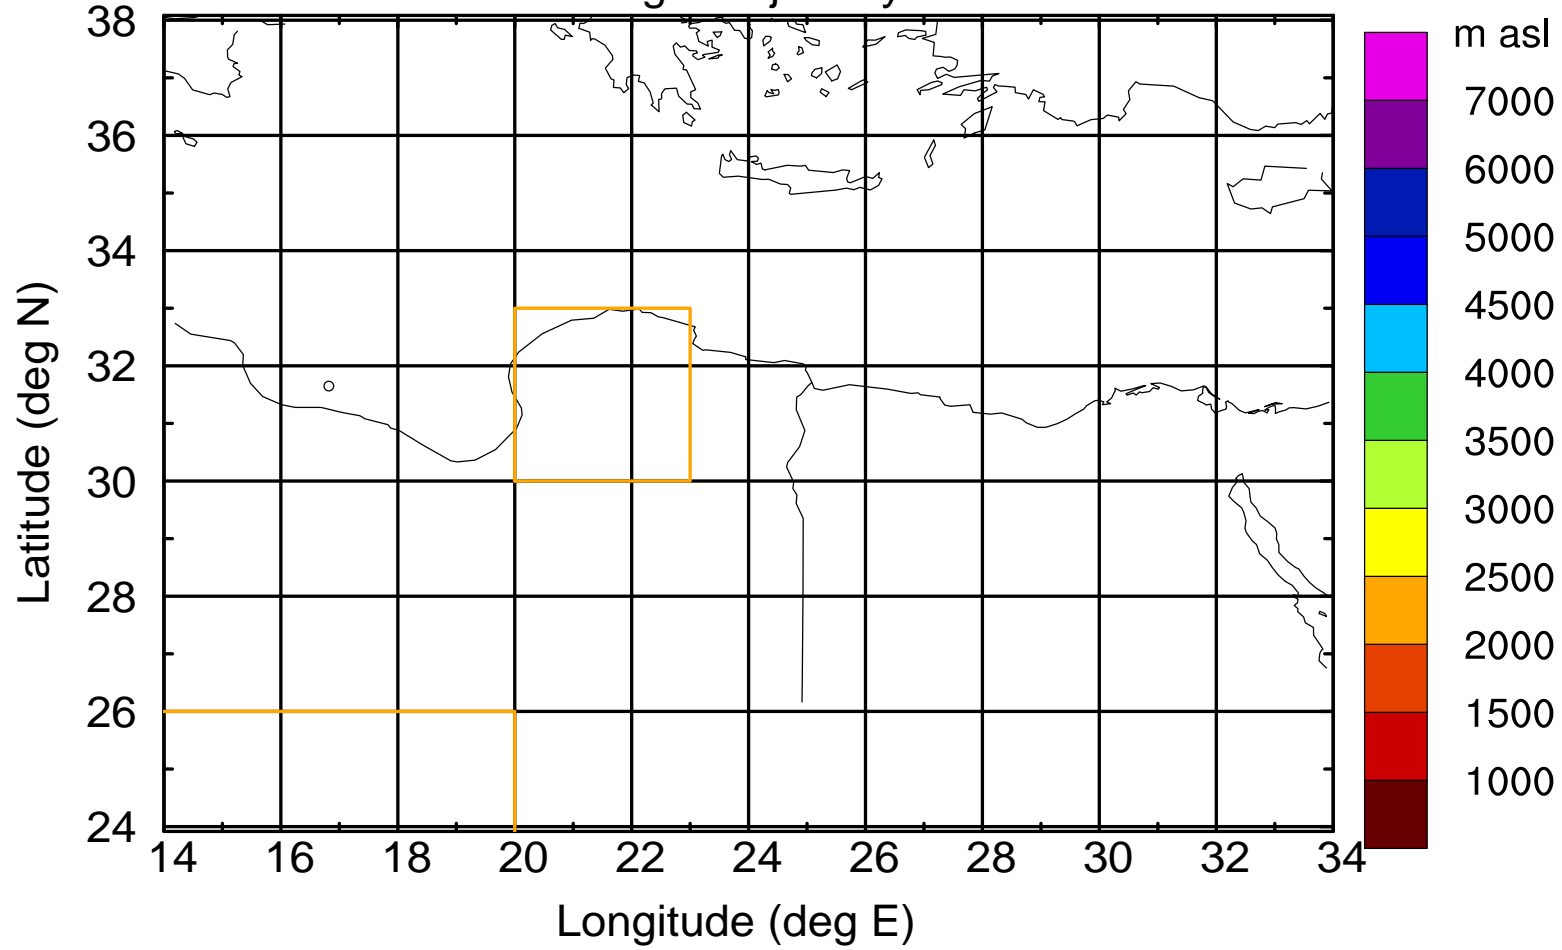

Paphos Airport ground station 20170422 3:30 UTC

Flight trajectory