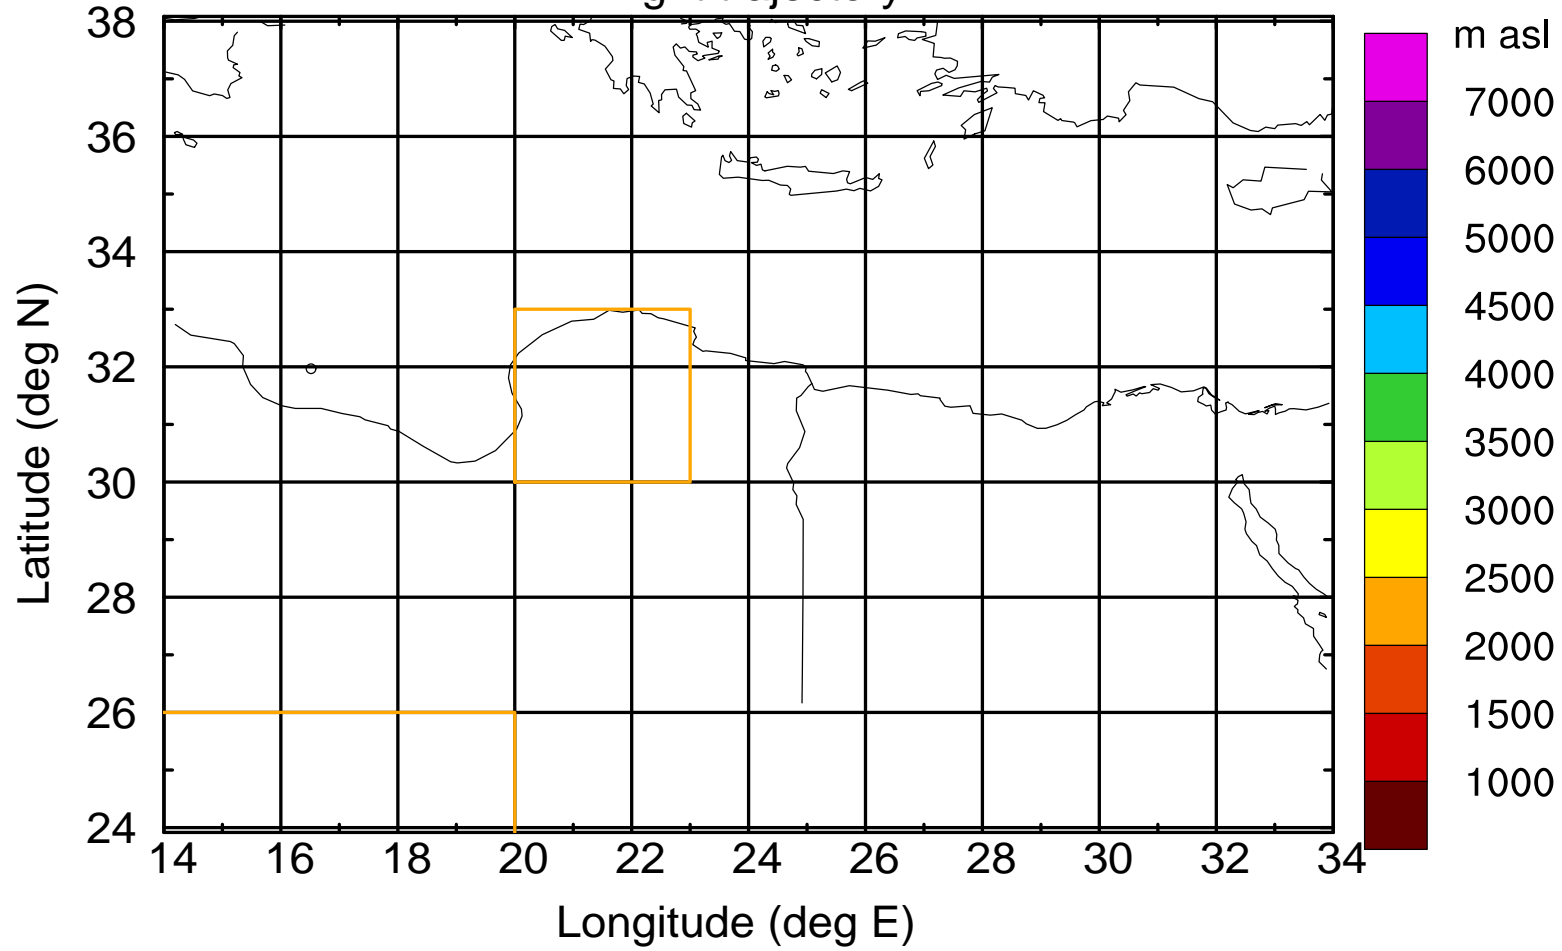

Paphos Airport ground station 20170422 3:30 UTC

Flight trajectory