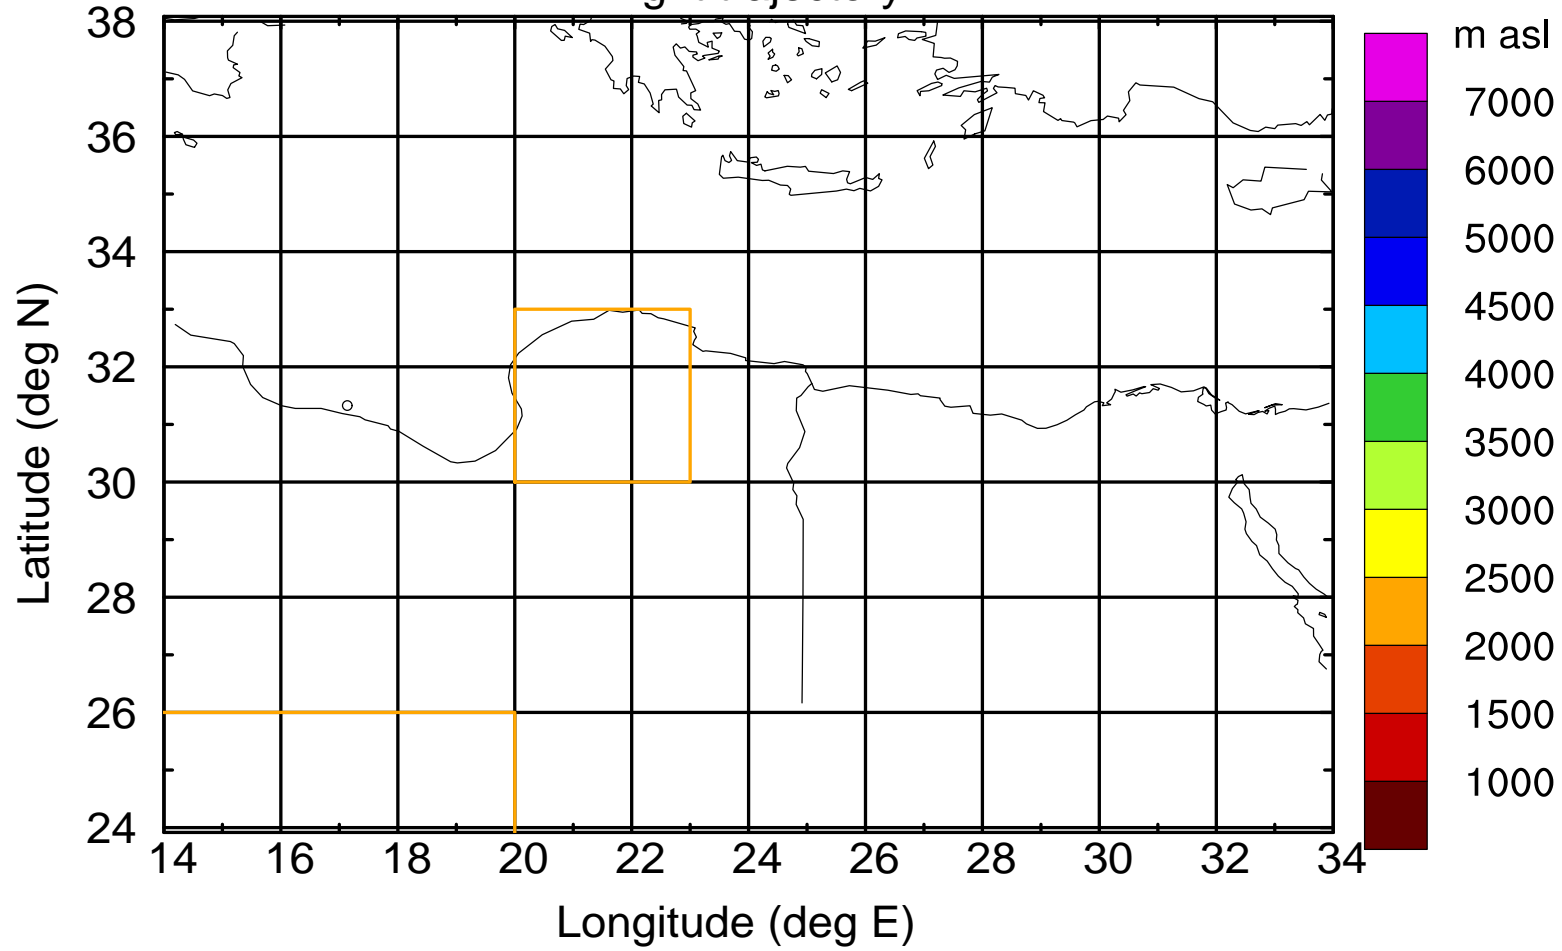

Paphos Airport ground station 20170422 3:30 UTC

Flight trajectory