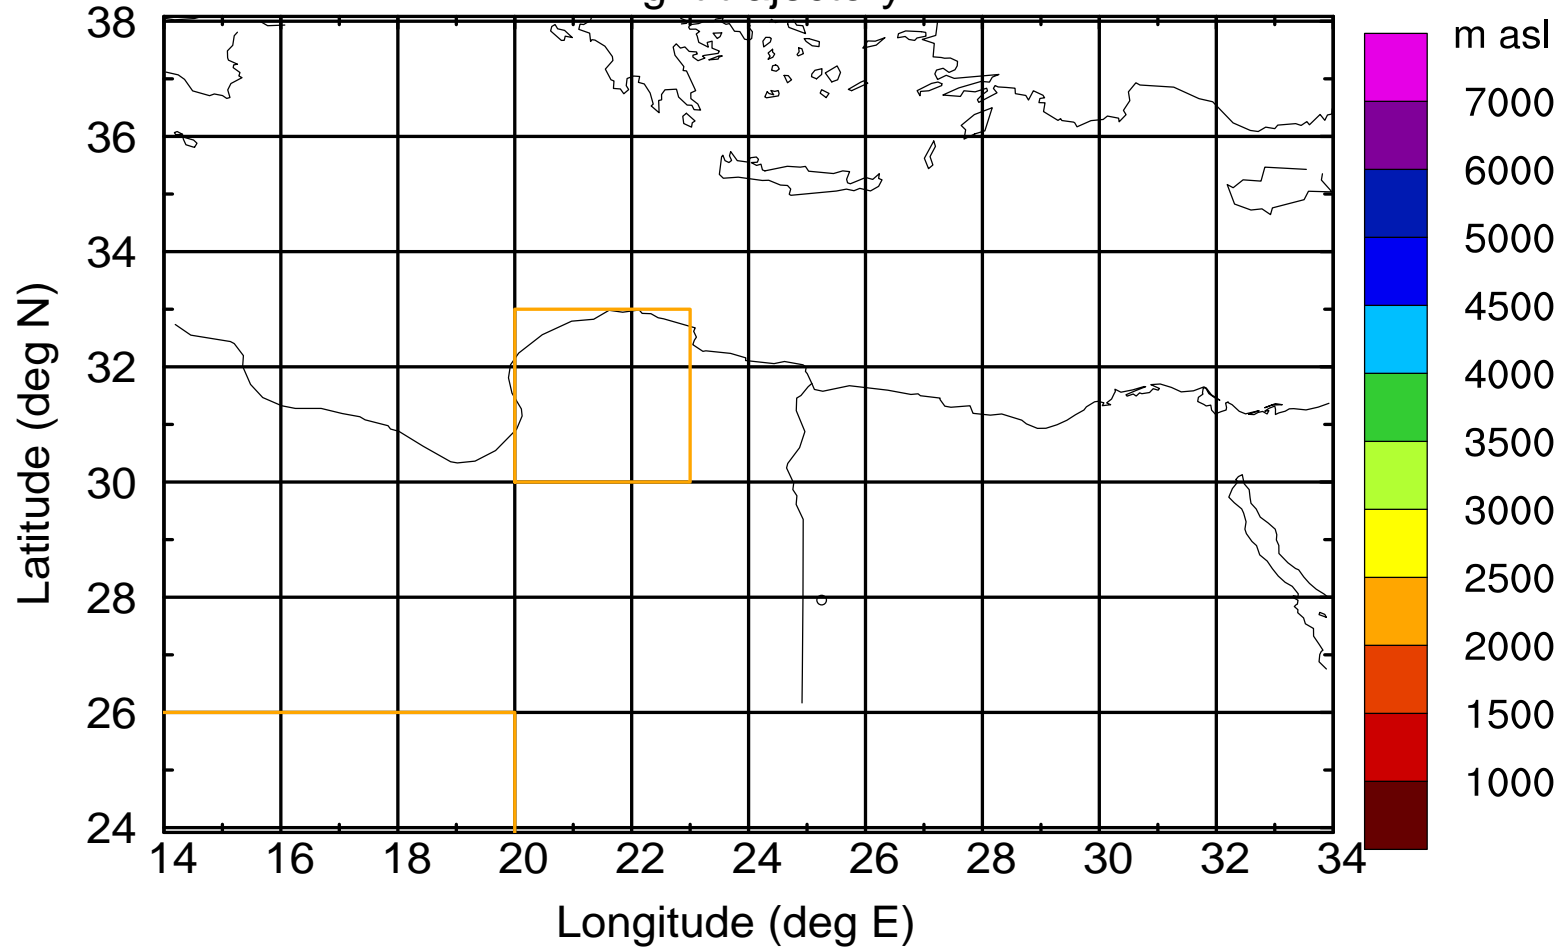

Paphos Airport ground station 20170422 3:30 UTC

Flight trajectory