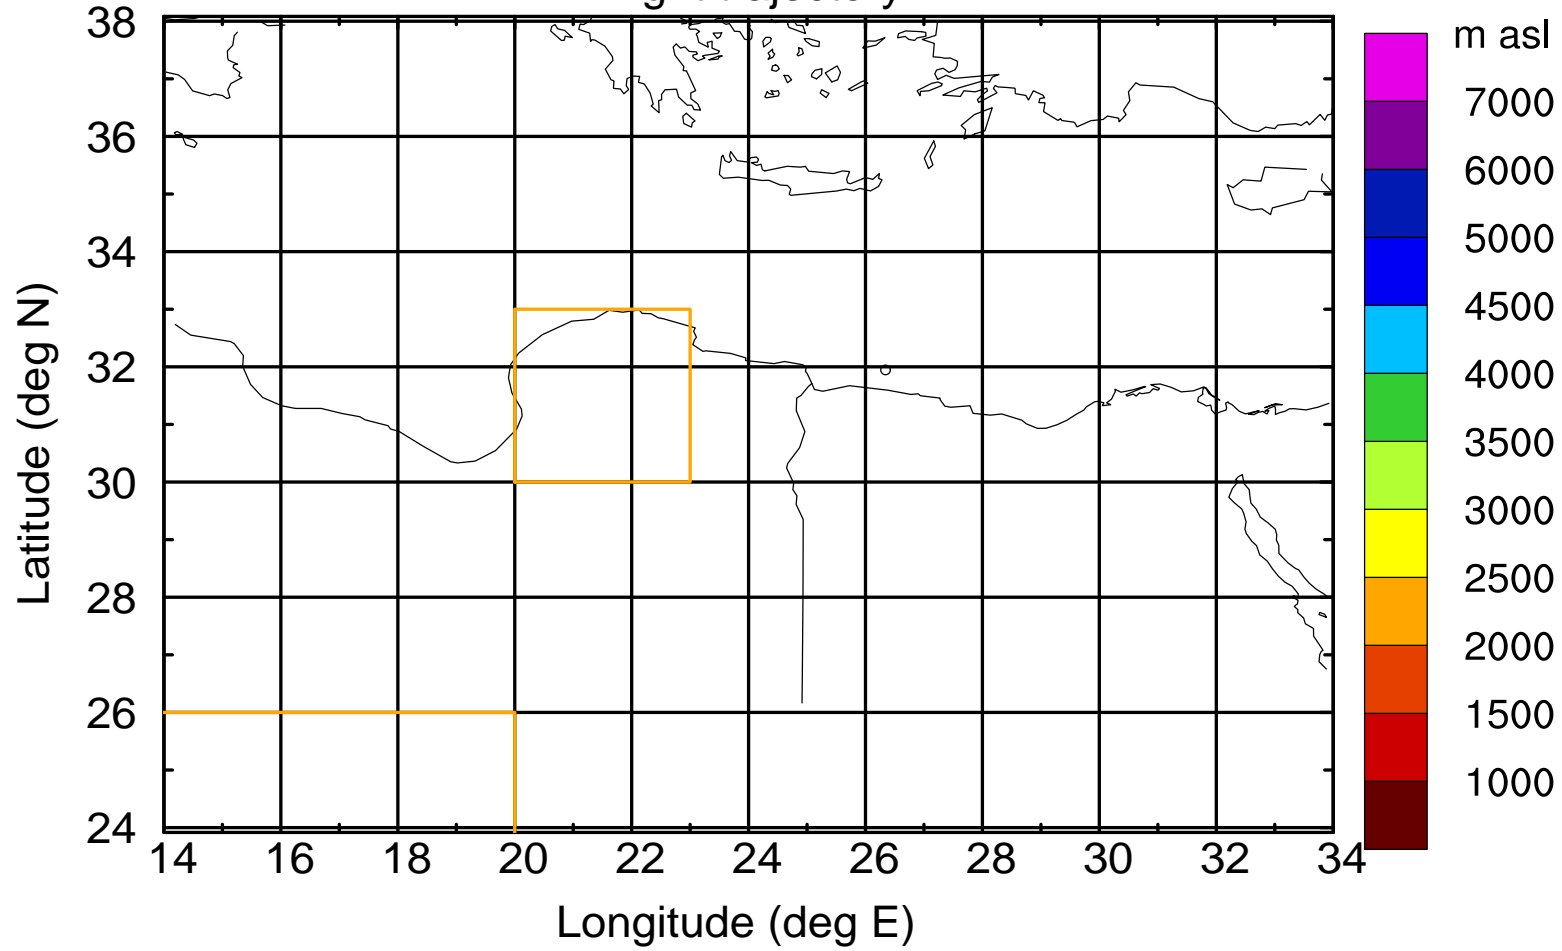

Paphos Airport ground station 20170422 3:30 UTC

Flight trajectory