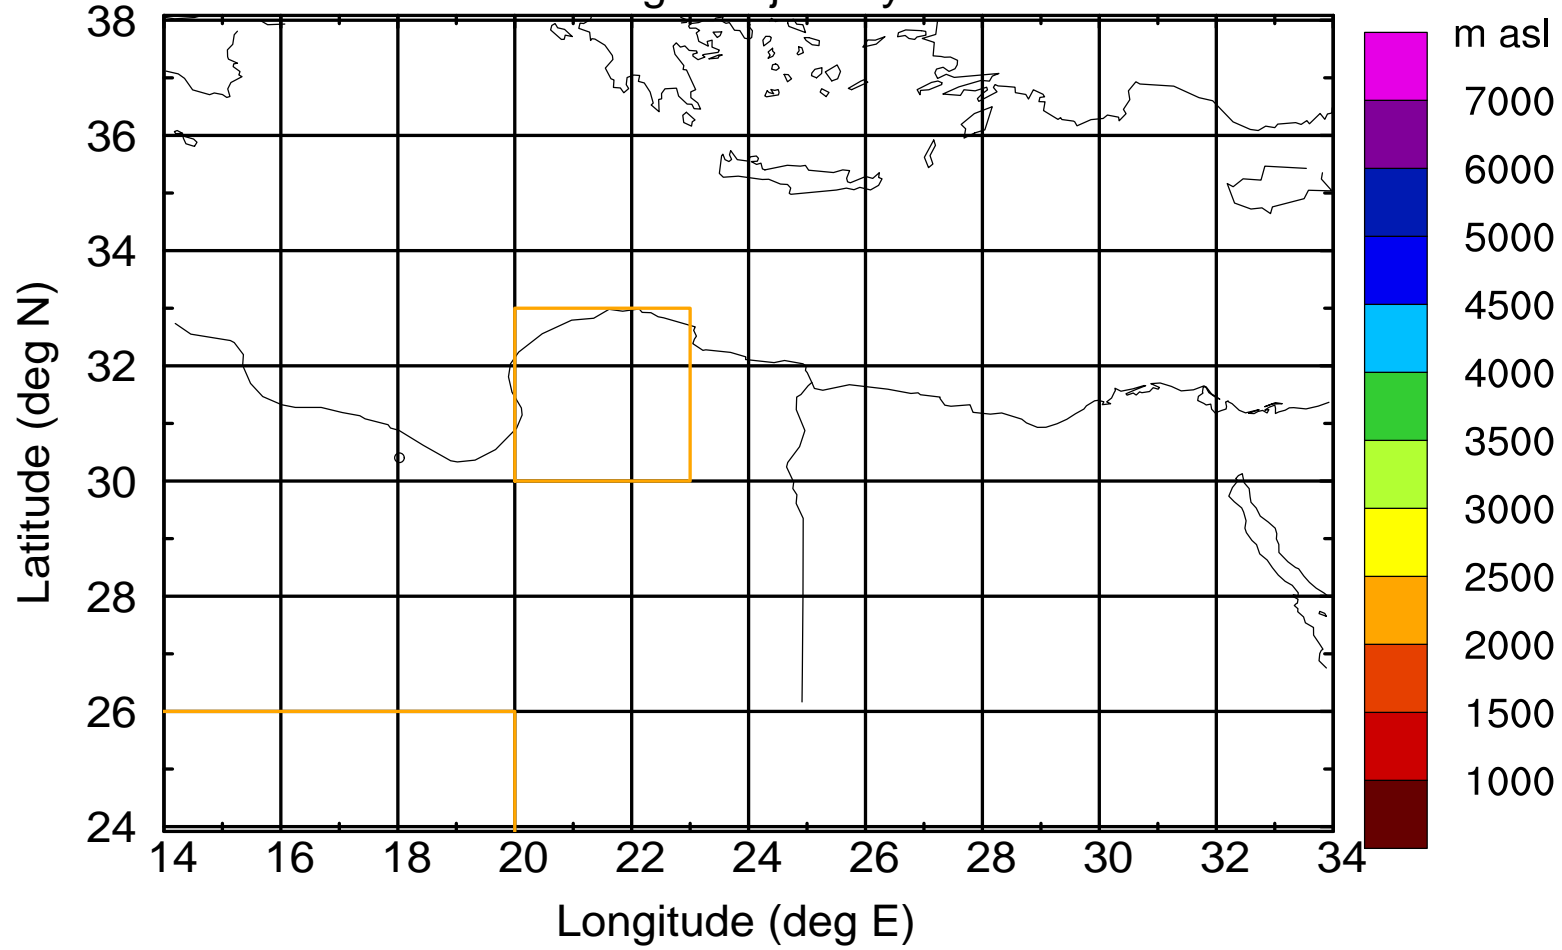

Paphos Airport ground station 20170422 3:30 UTC

Flight trajectory