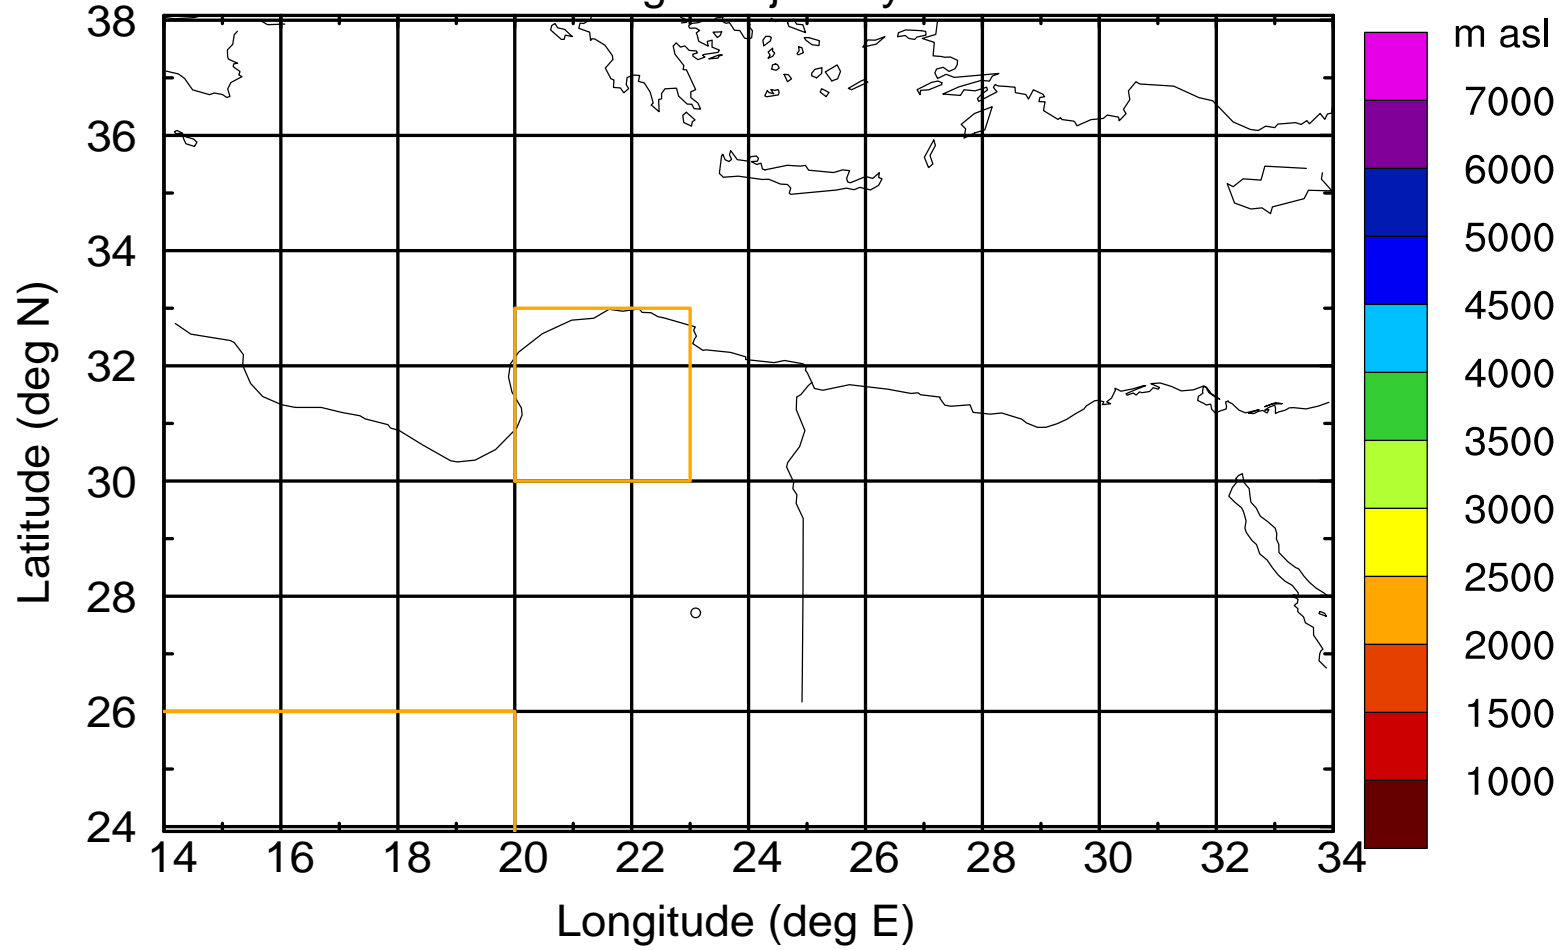

Paphos Airport ground station 20170422 3:30 UTC

Flight trajectory