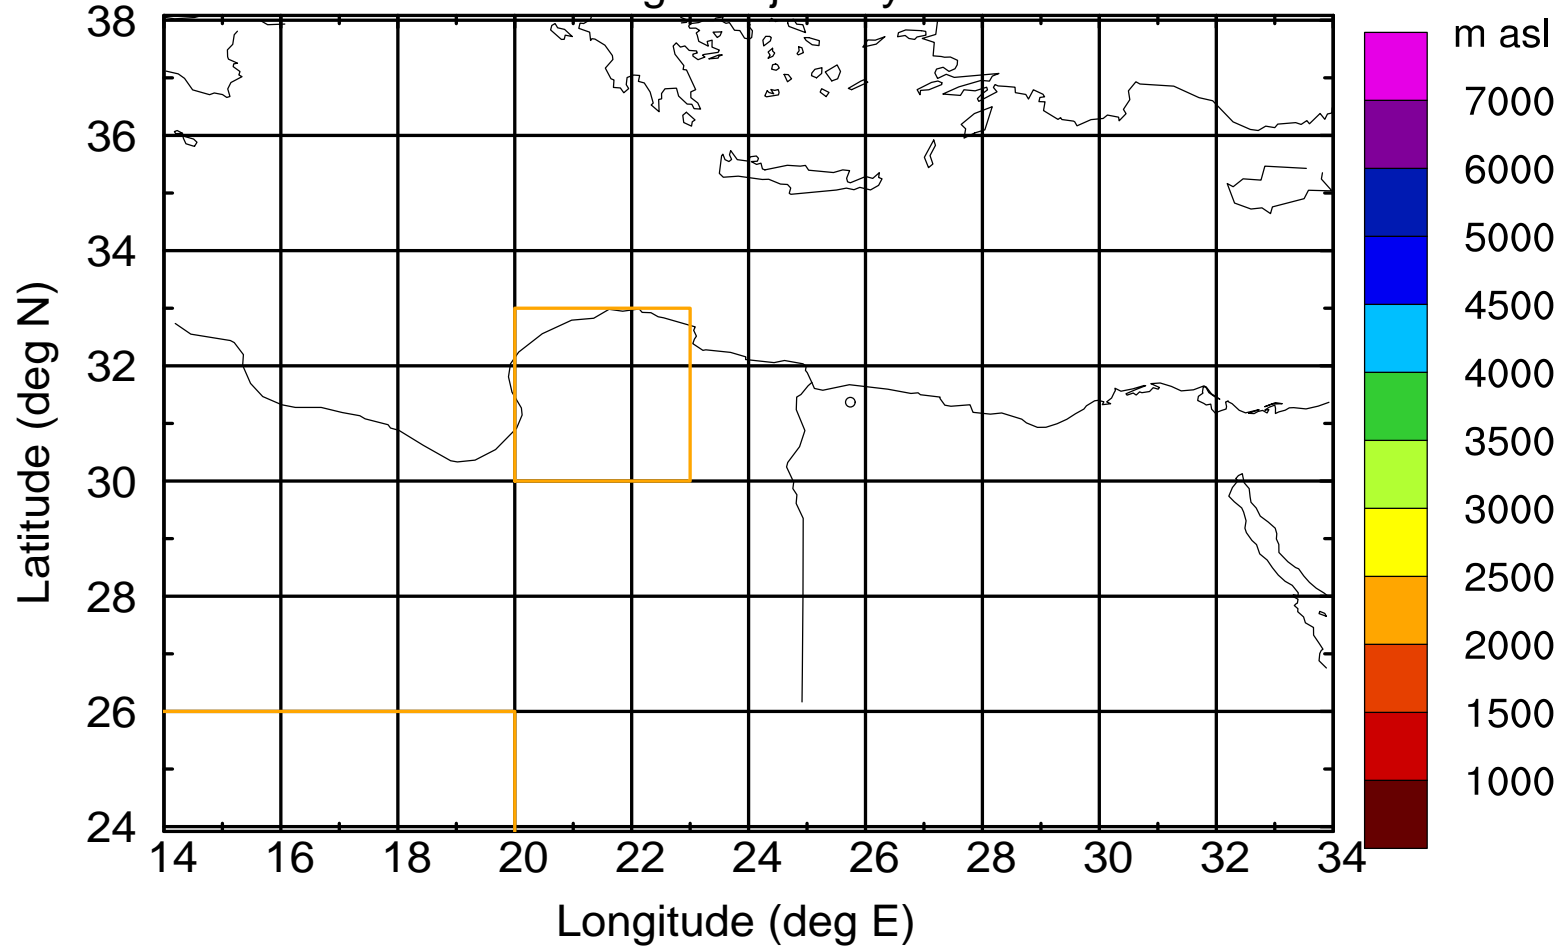

Paphos Airport ground station 20170422 3:30 UTC

Flight trajectory