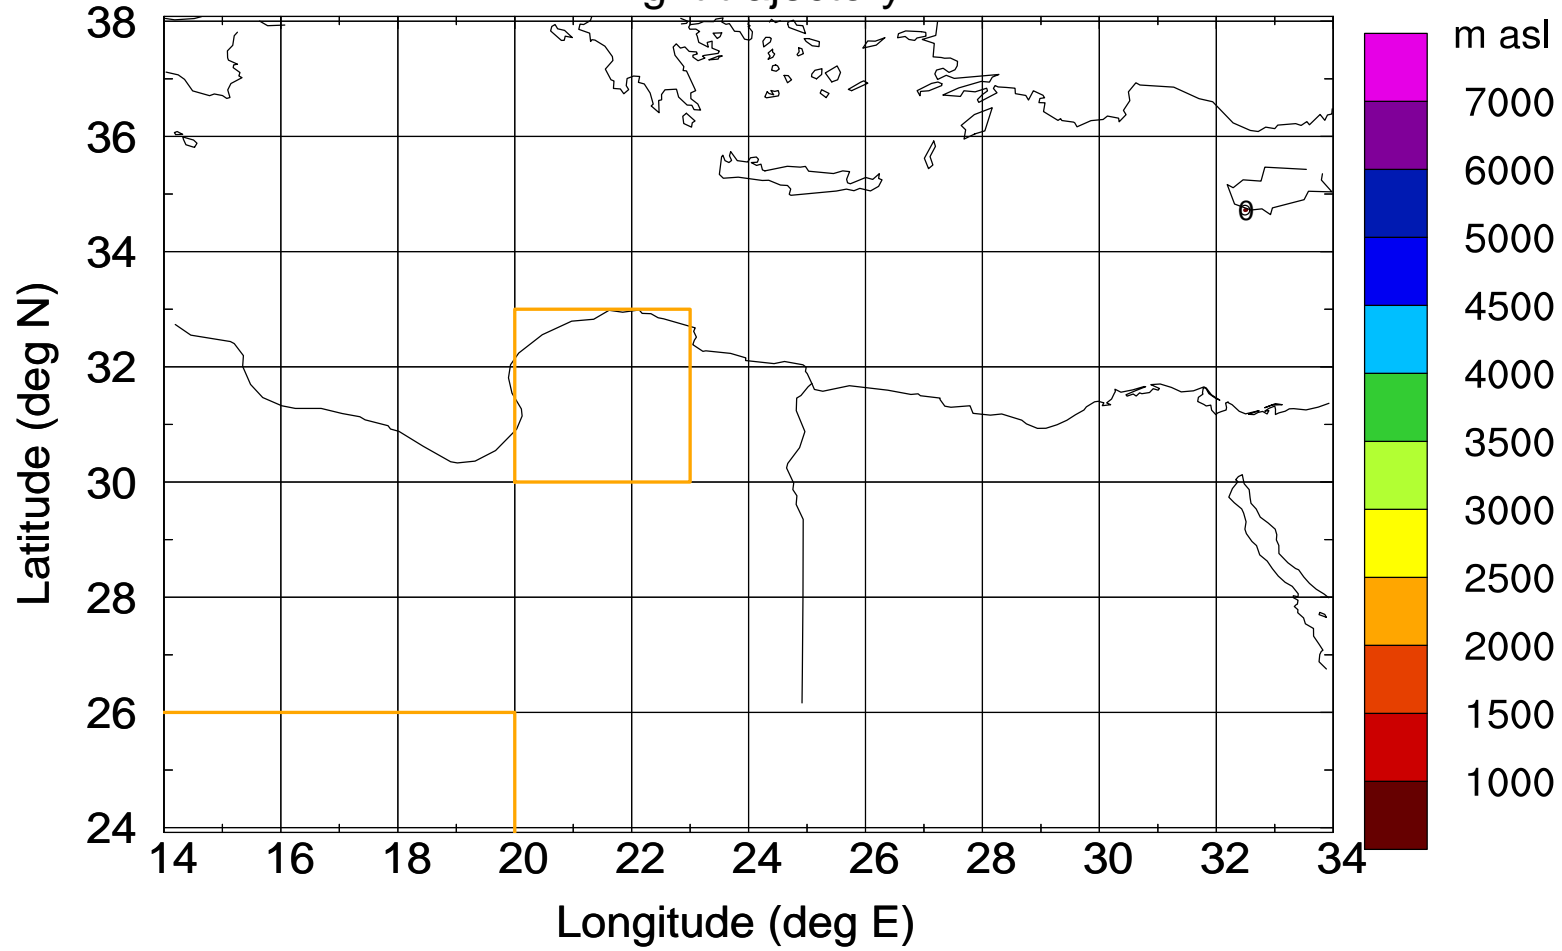

### Flight trajectory

Paphos Airport ground station 20170422 3:30 UTC