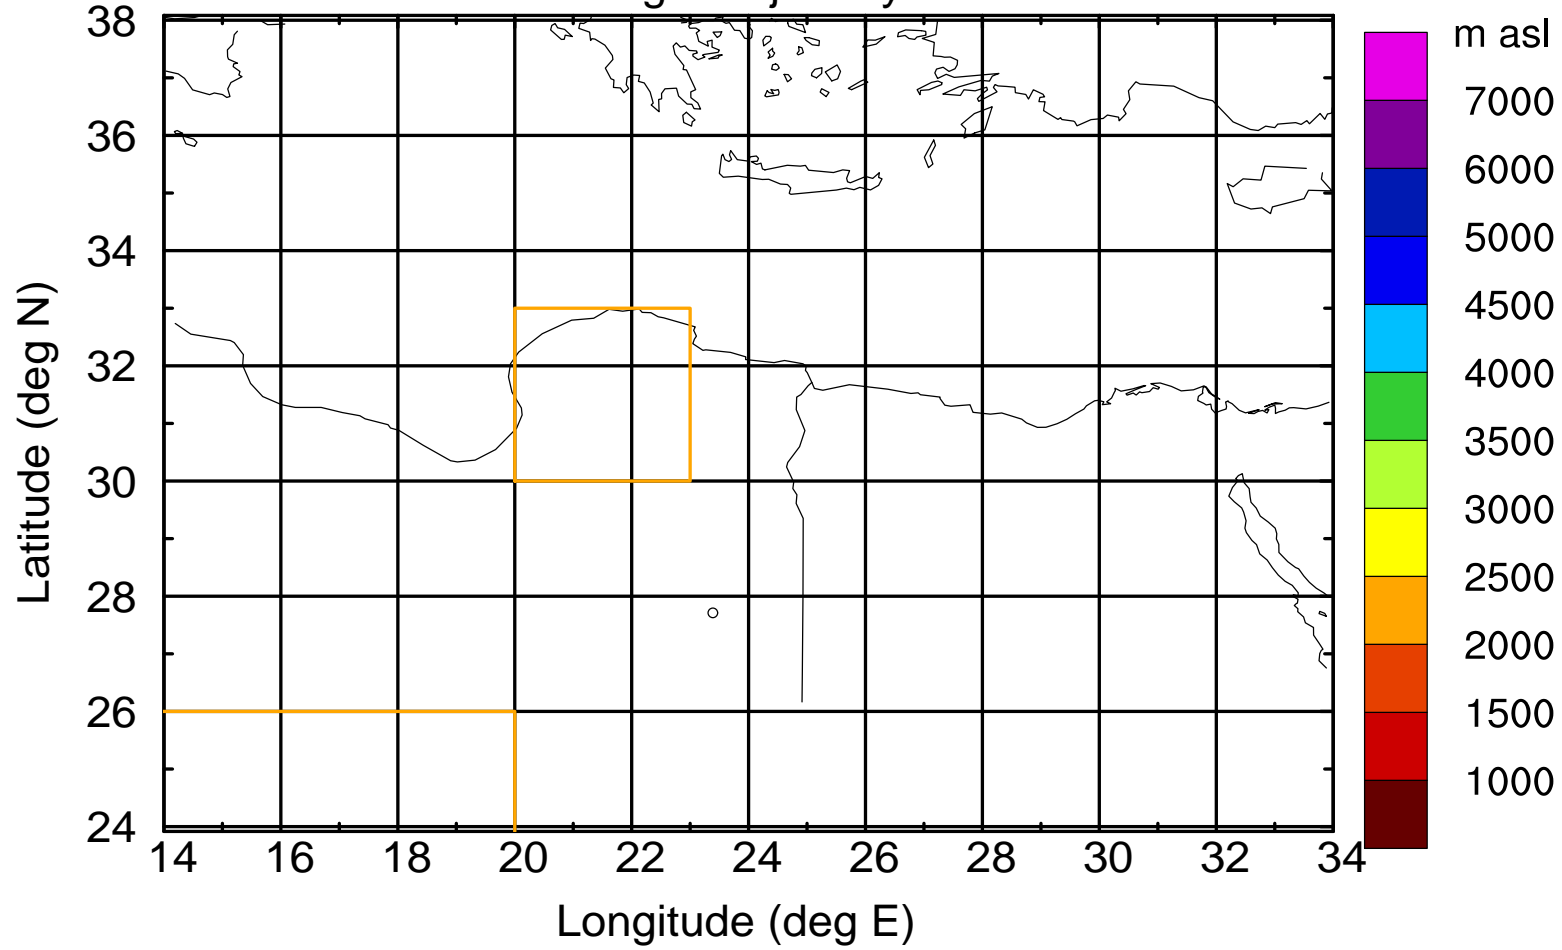

Paphos Airport ground station 20170422 3:30 UTC

Flight trajectory