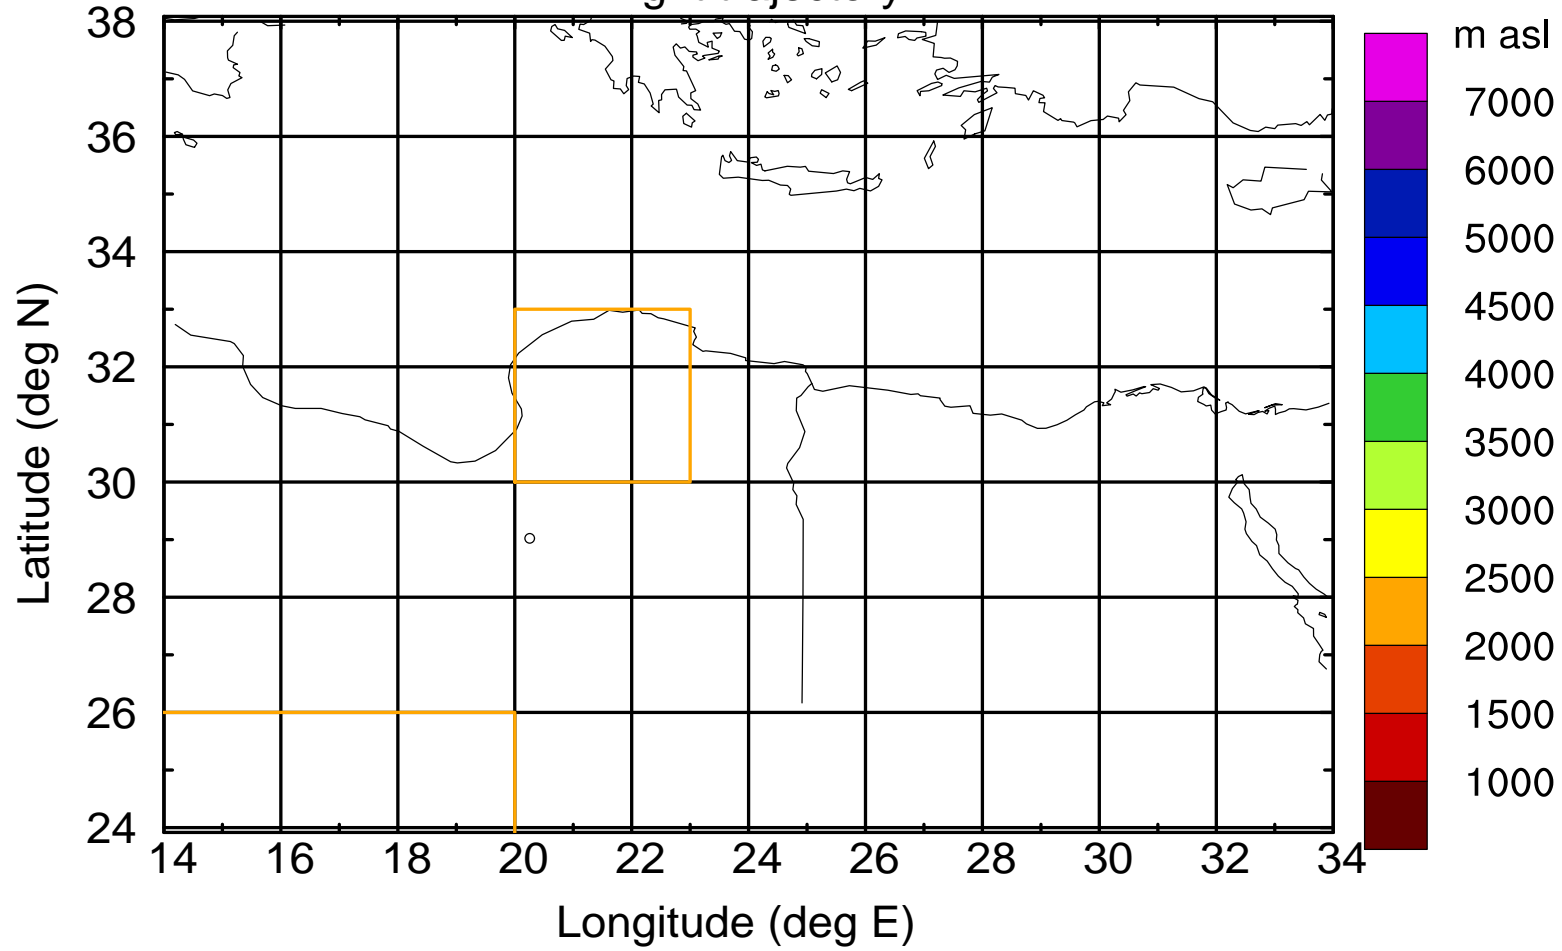

Paphos Airport ground station 20170422 3:30 UTC

Flight trajectory