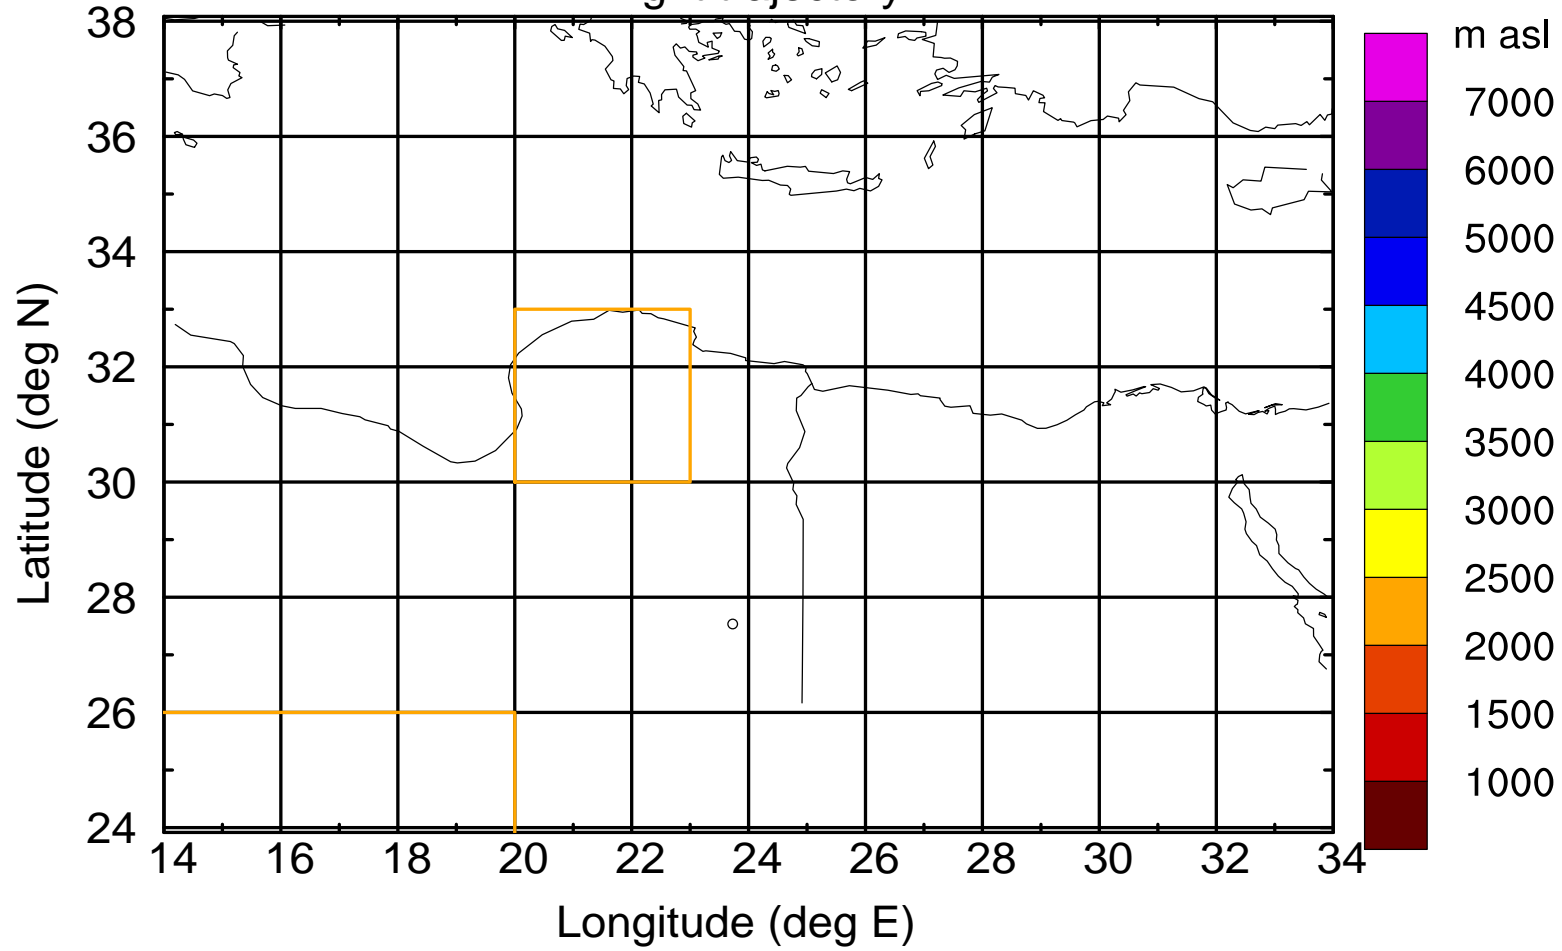

Paphos Airport ground station 20170422 3:30 UTC

Flight trajectory