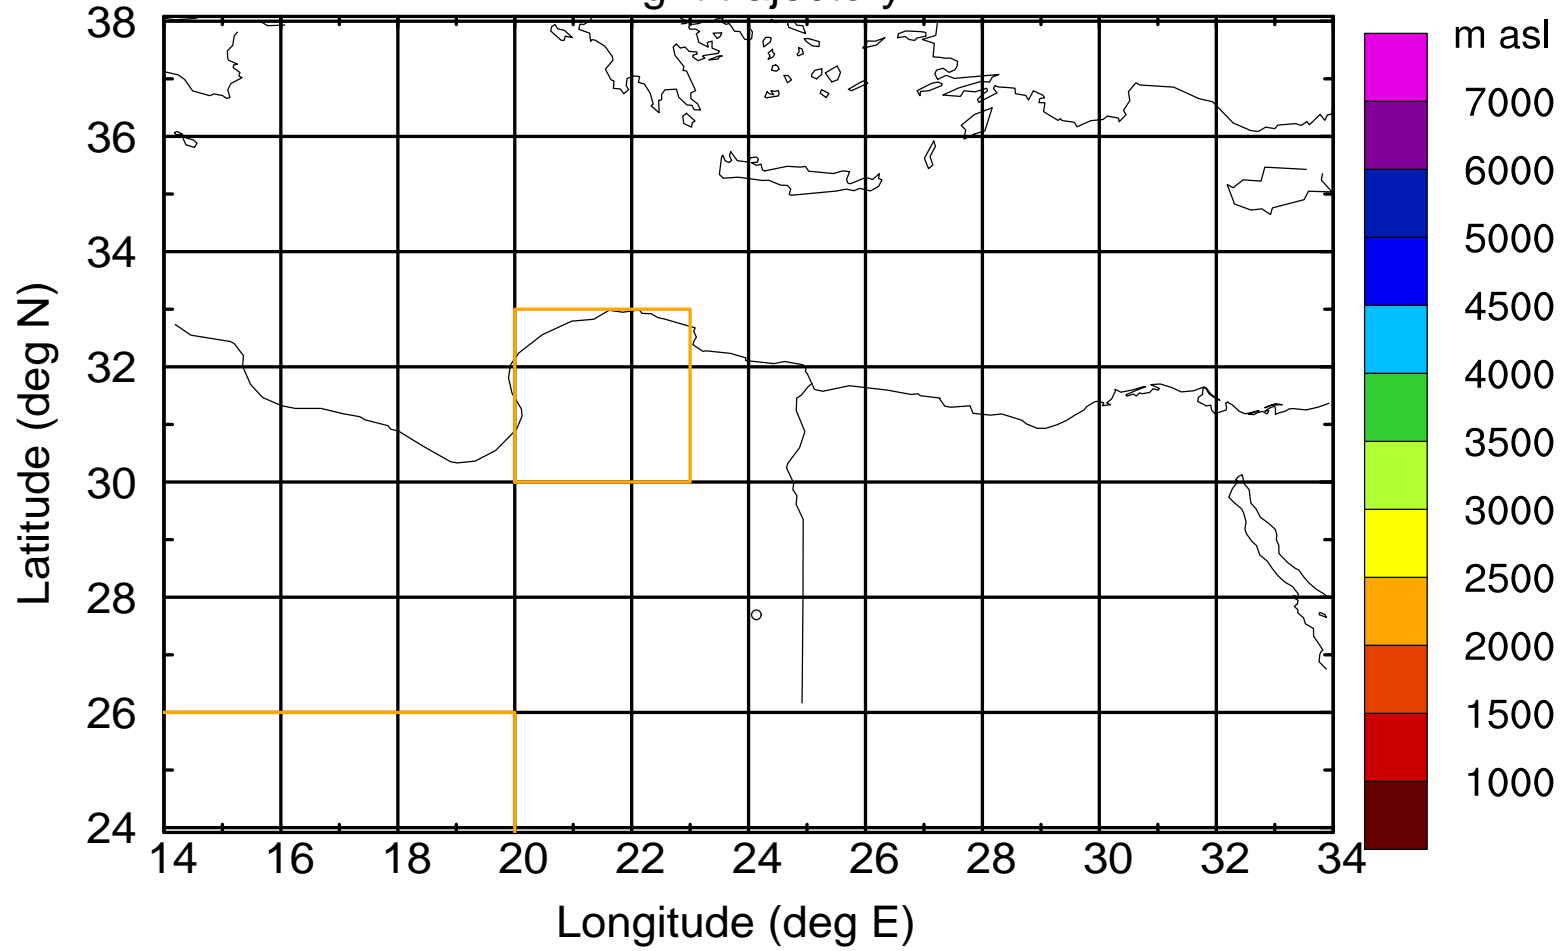

Paphos Airport ground station 20170422 3:30 UTC

Flight trajectory