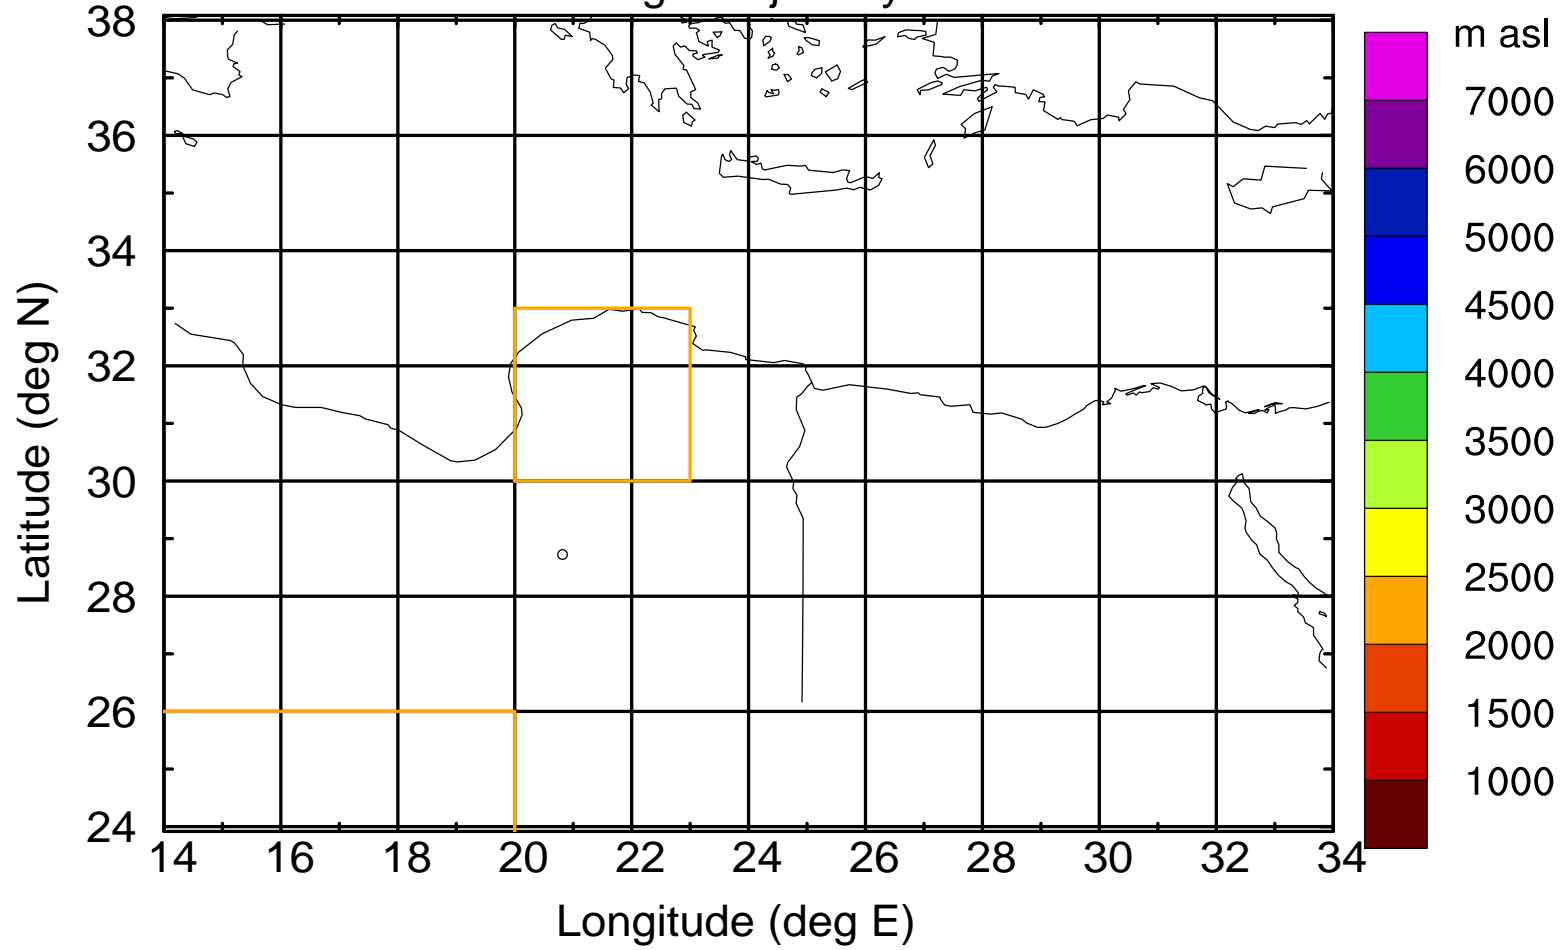

Paphos Airport ground station 20170422 3:30 UTC

Flight trajectory