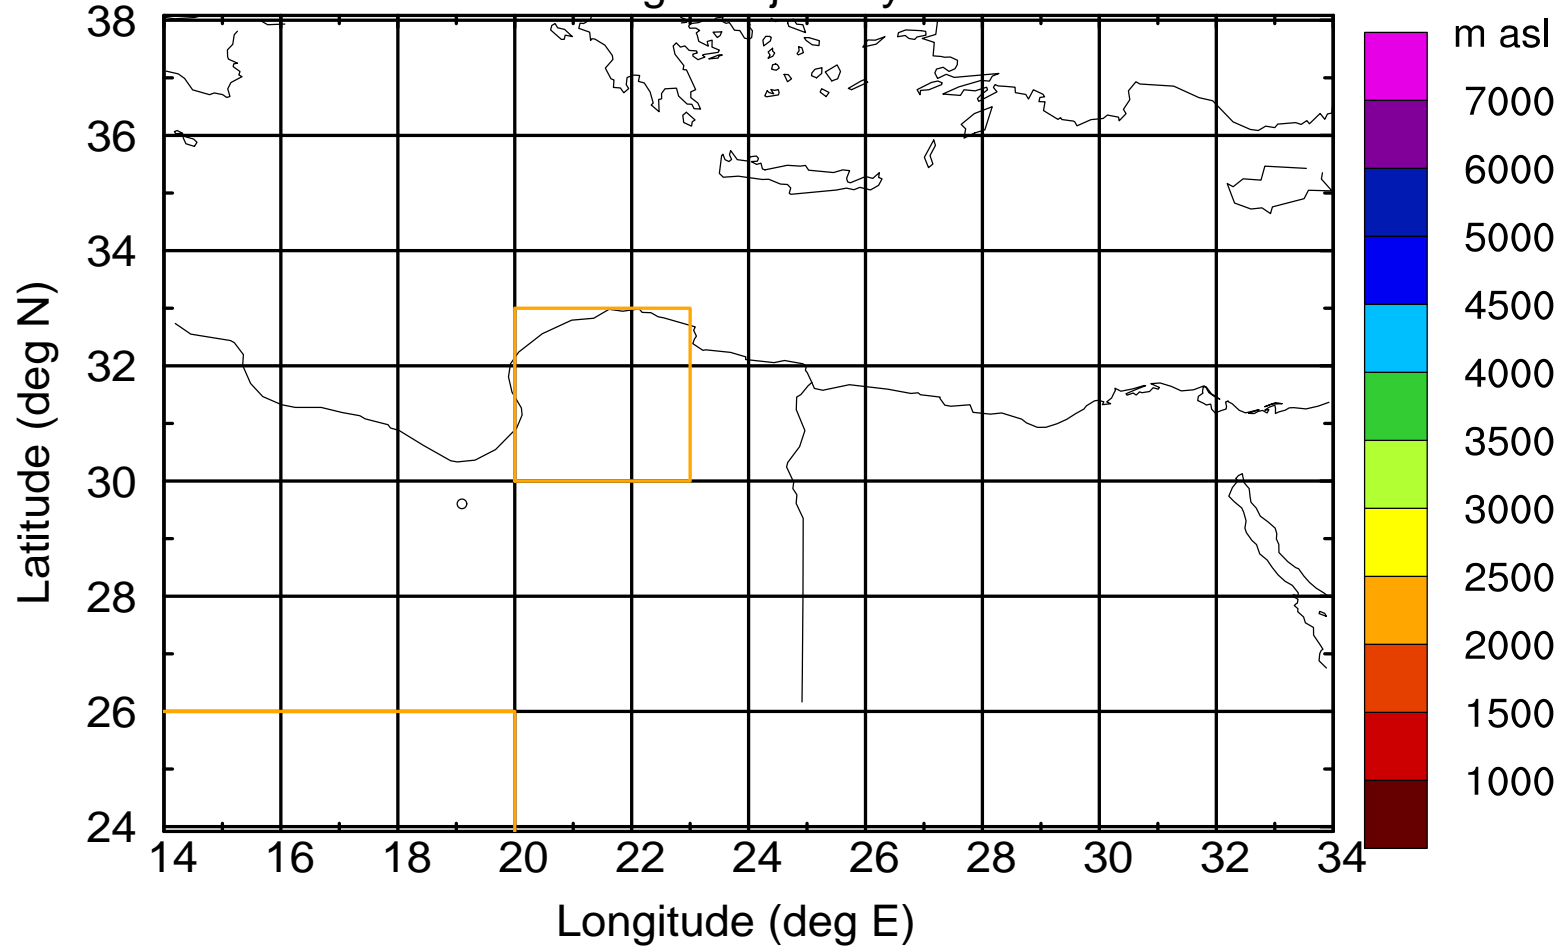

Paphos Airport ground station 20170422 3:30 UTC

Flight trajectory