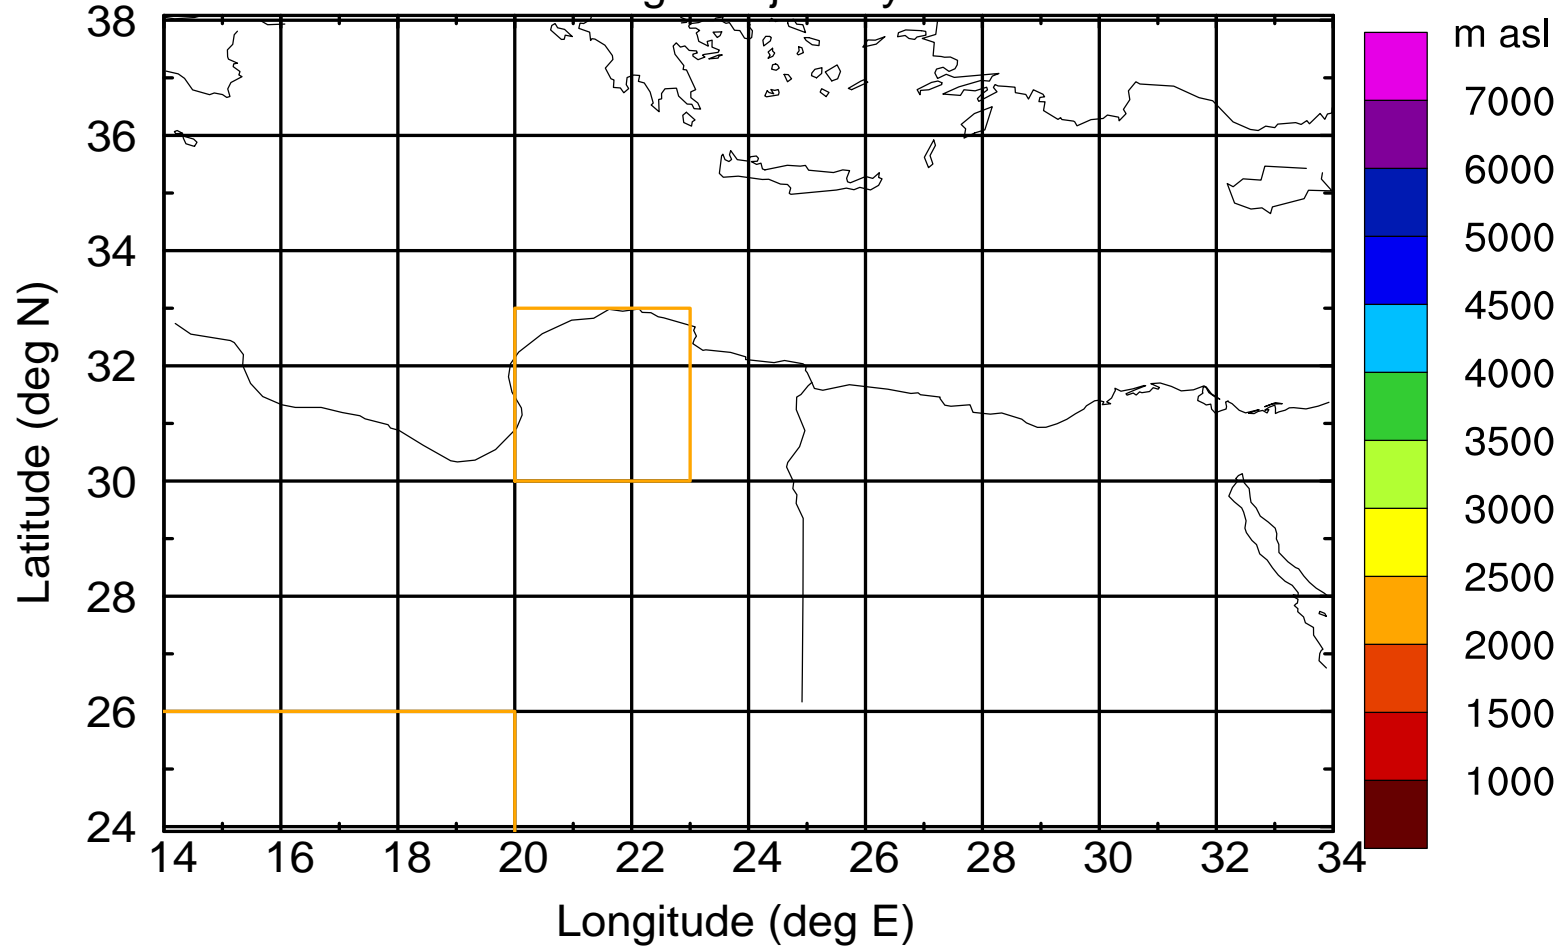

Paphos Airport ground station 20170422 3:30 UTC

Flight trajectory