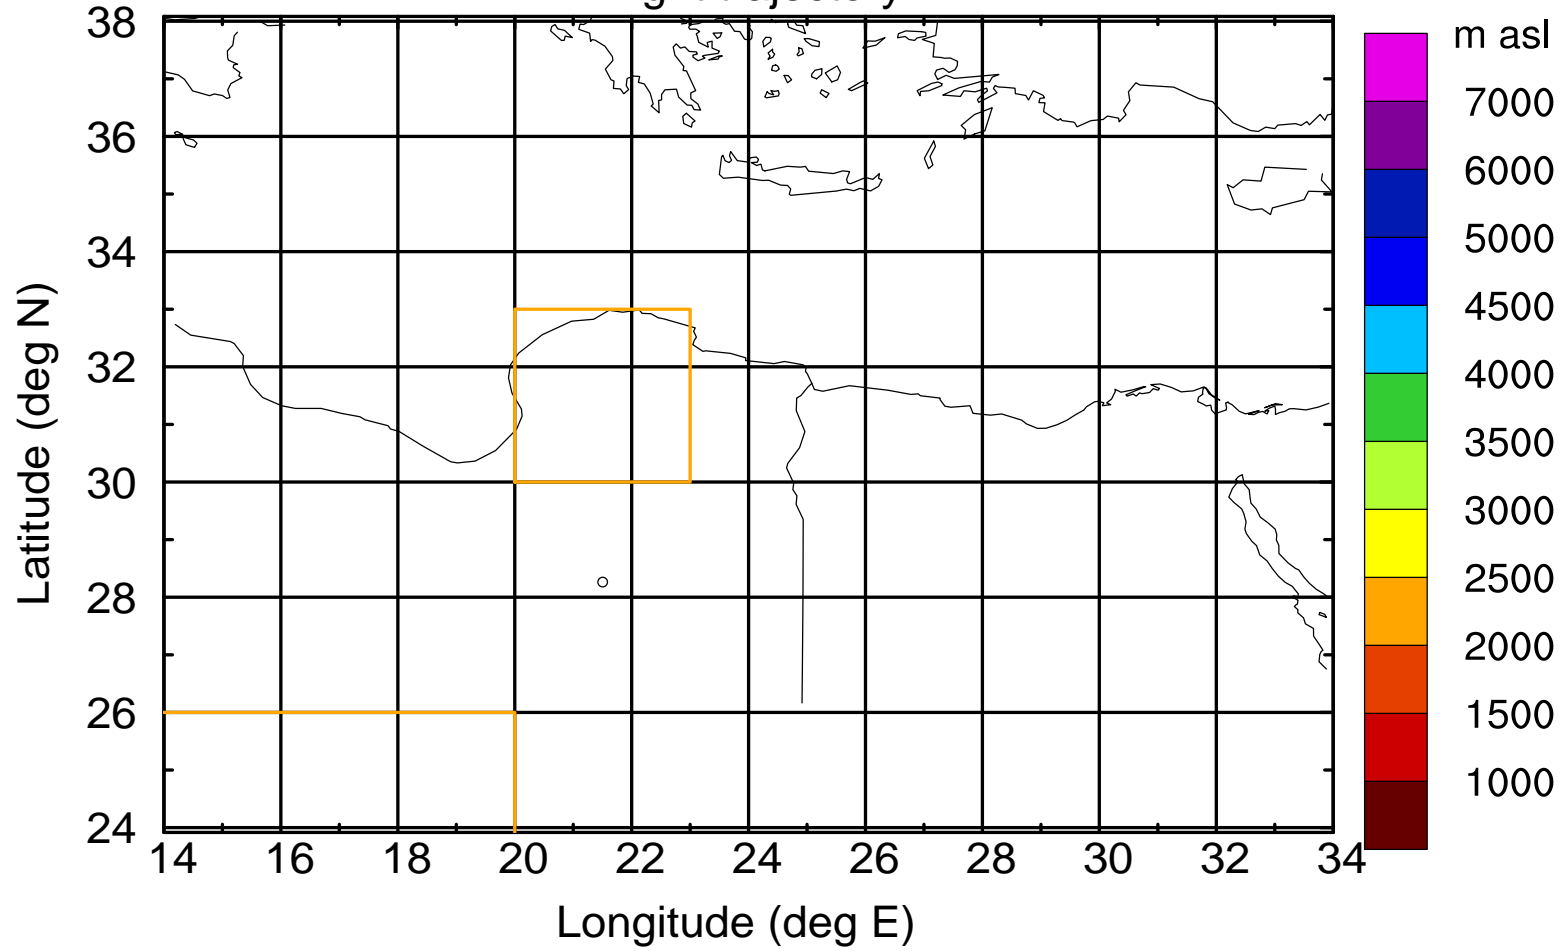

Paphos Airport ground station 20170422 3:30 UTC

Flight trajectory