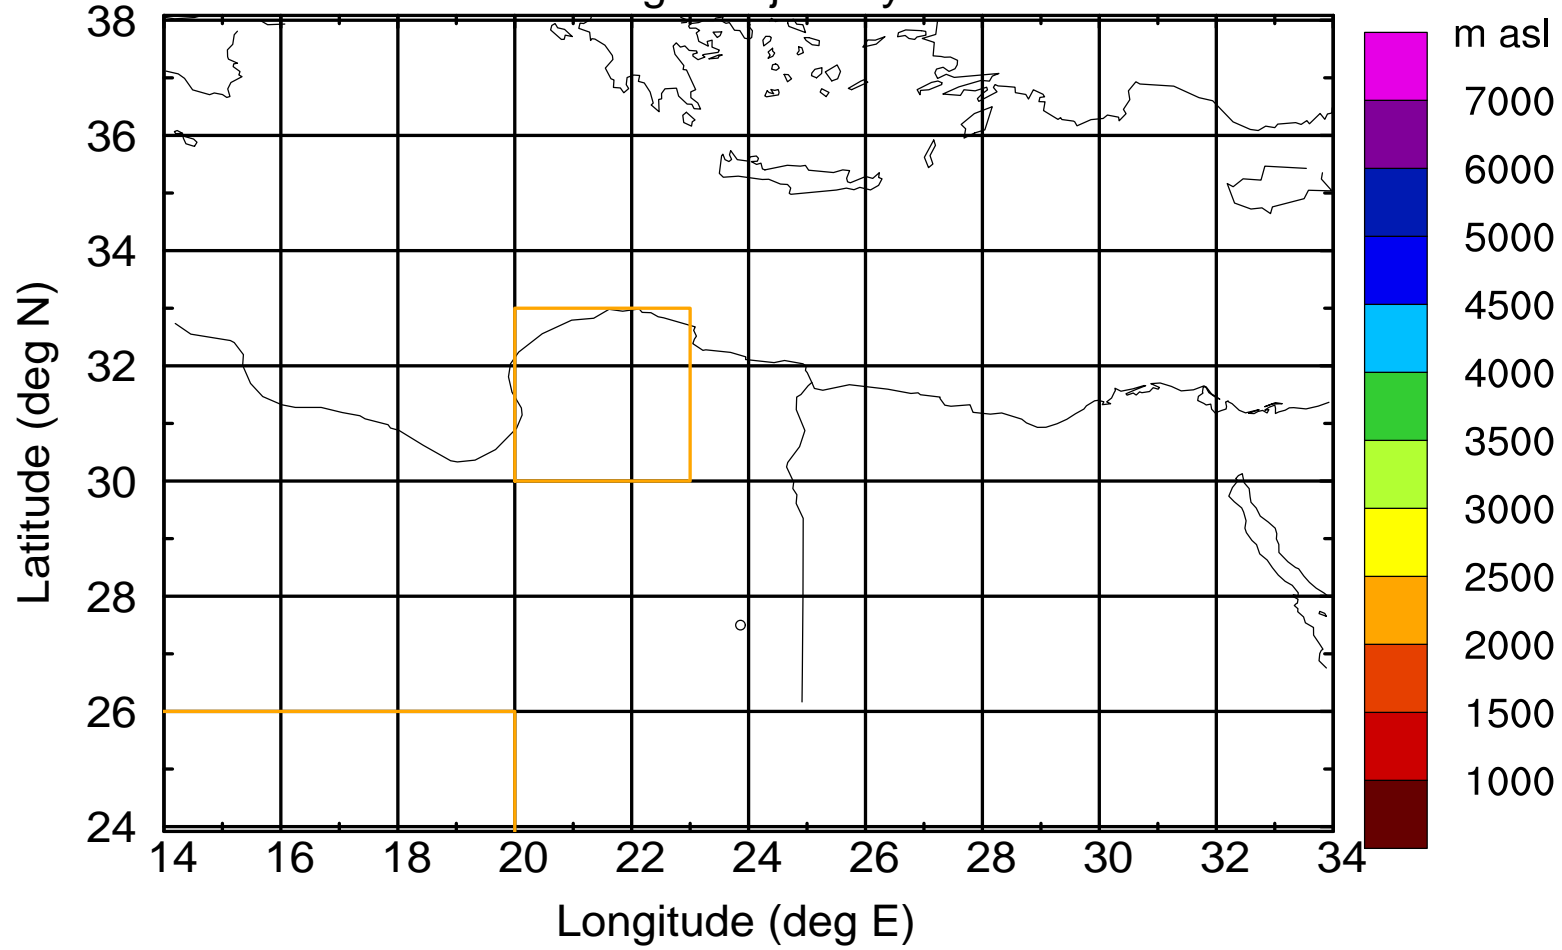

Paphos Airport ground station 20170422 3:30 UTC

Flight trajectory