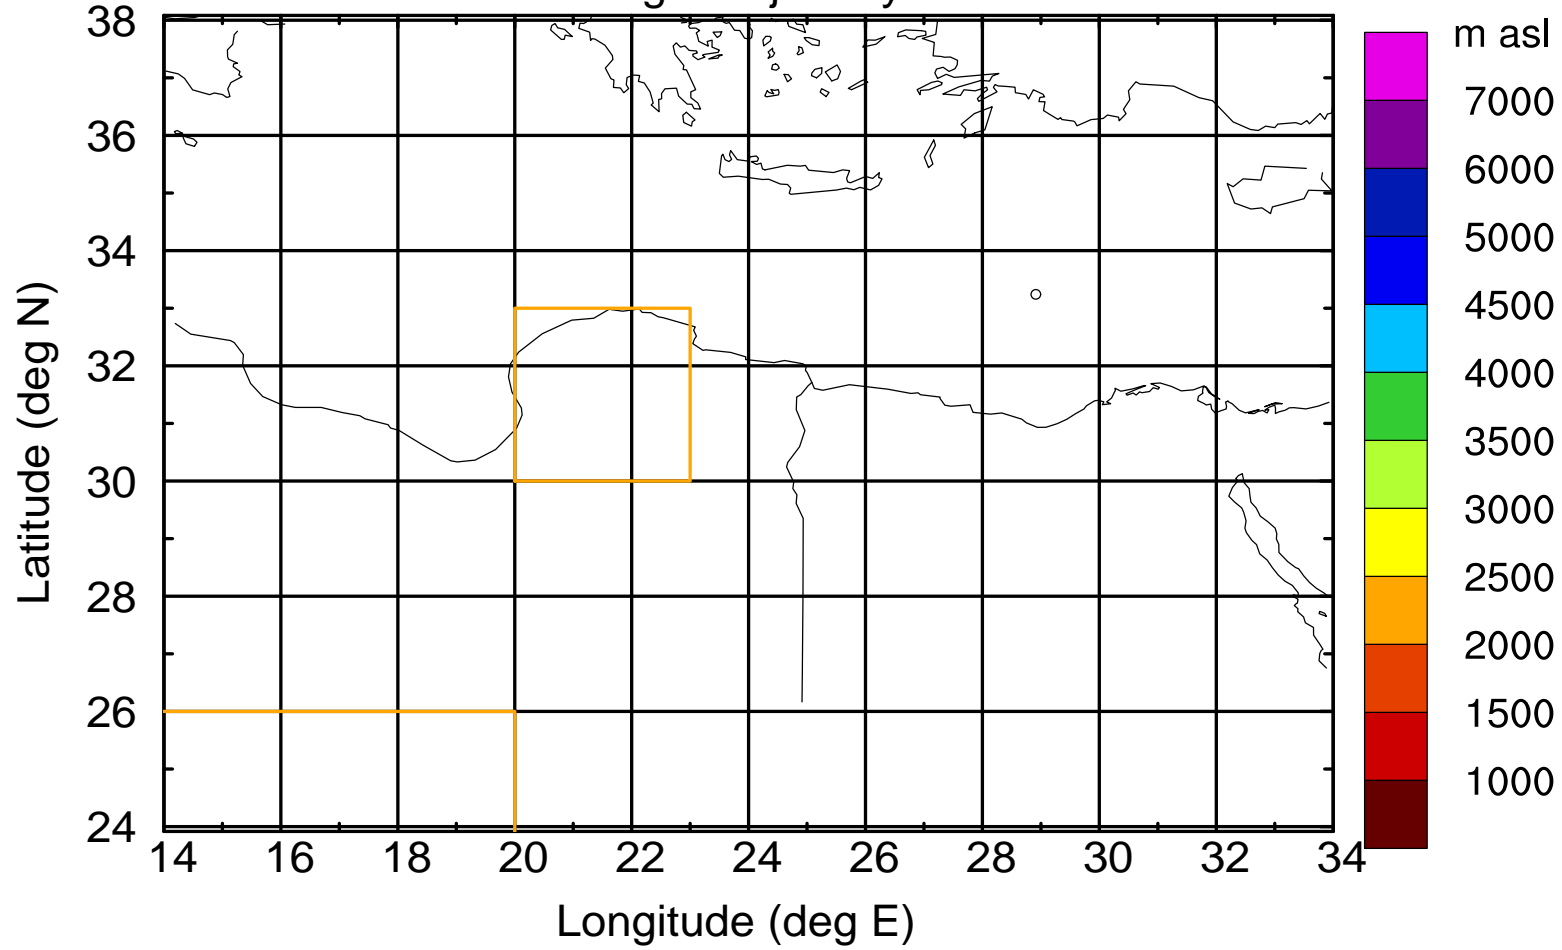

Paphos Airport ground station 20170422 3:30 UTC

Flight trajectory