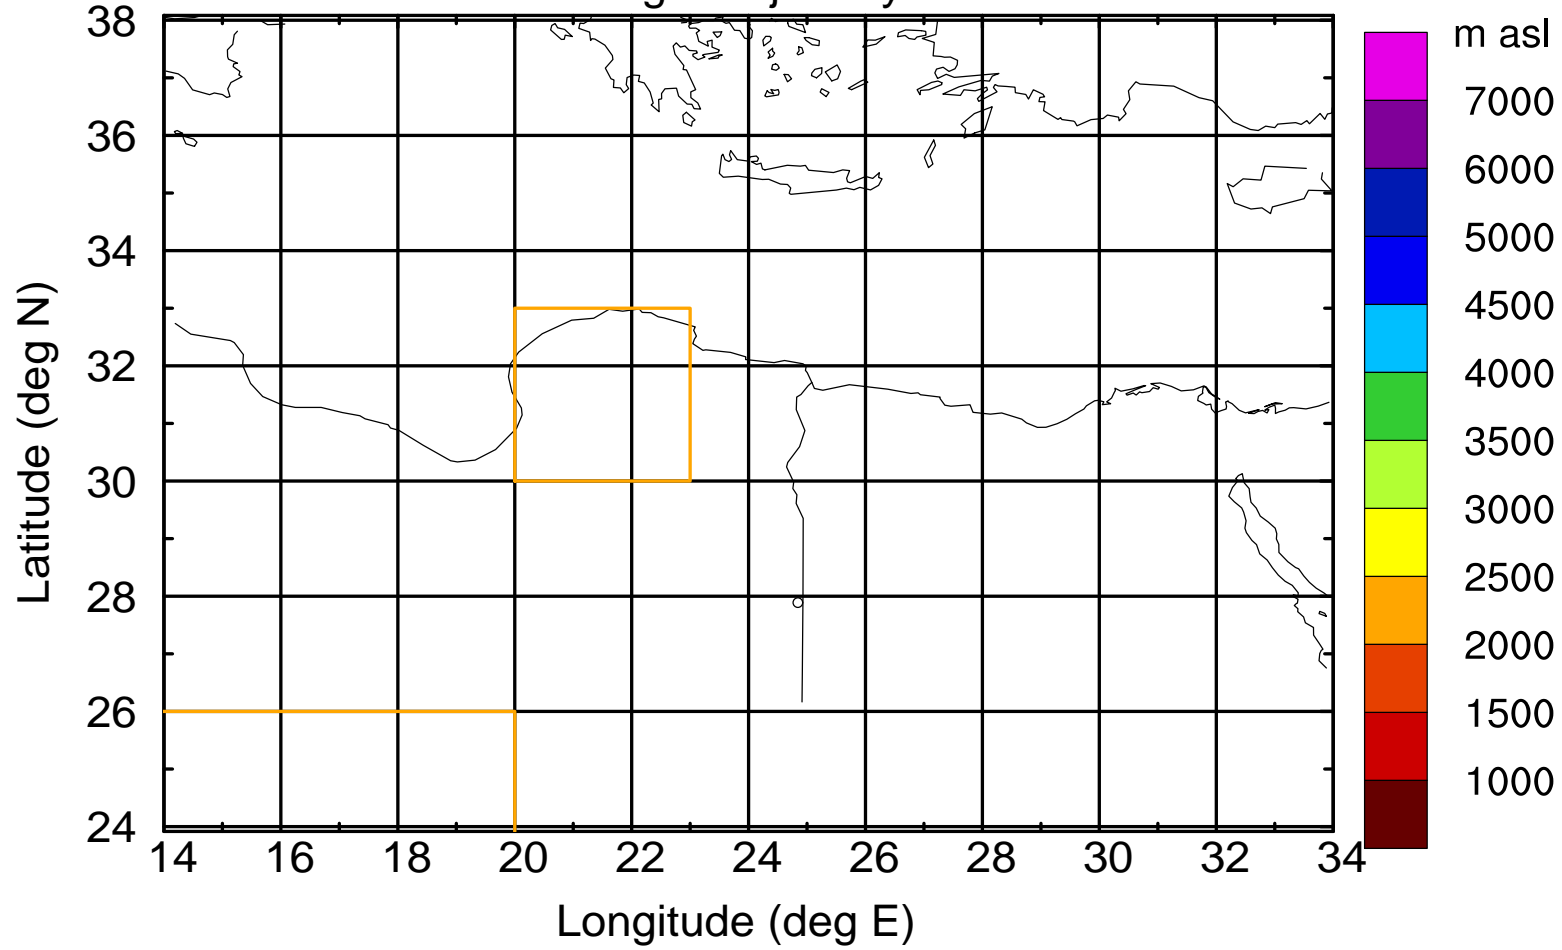

Paphos Airport ground station 20170422 3:30 UTC

Flight trajectory