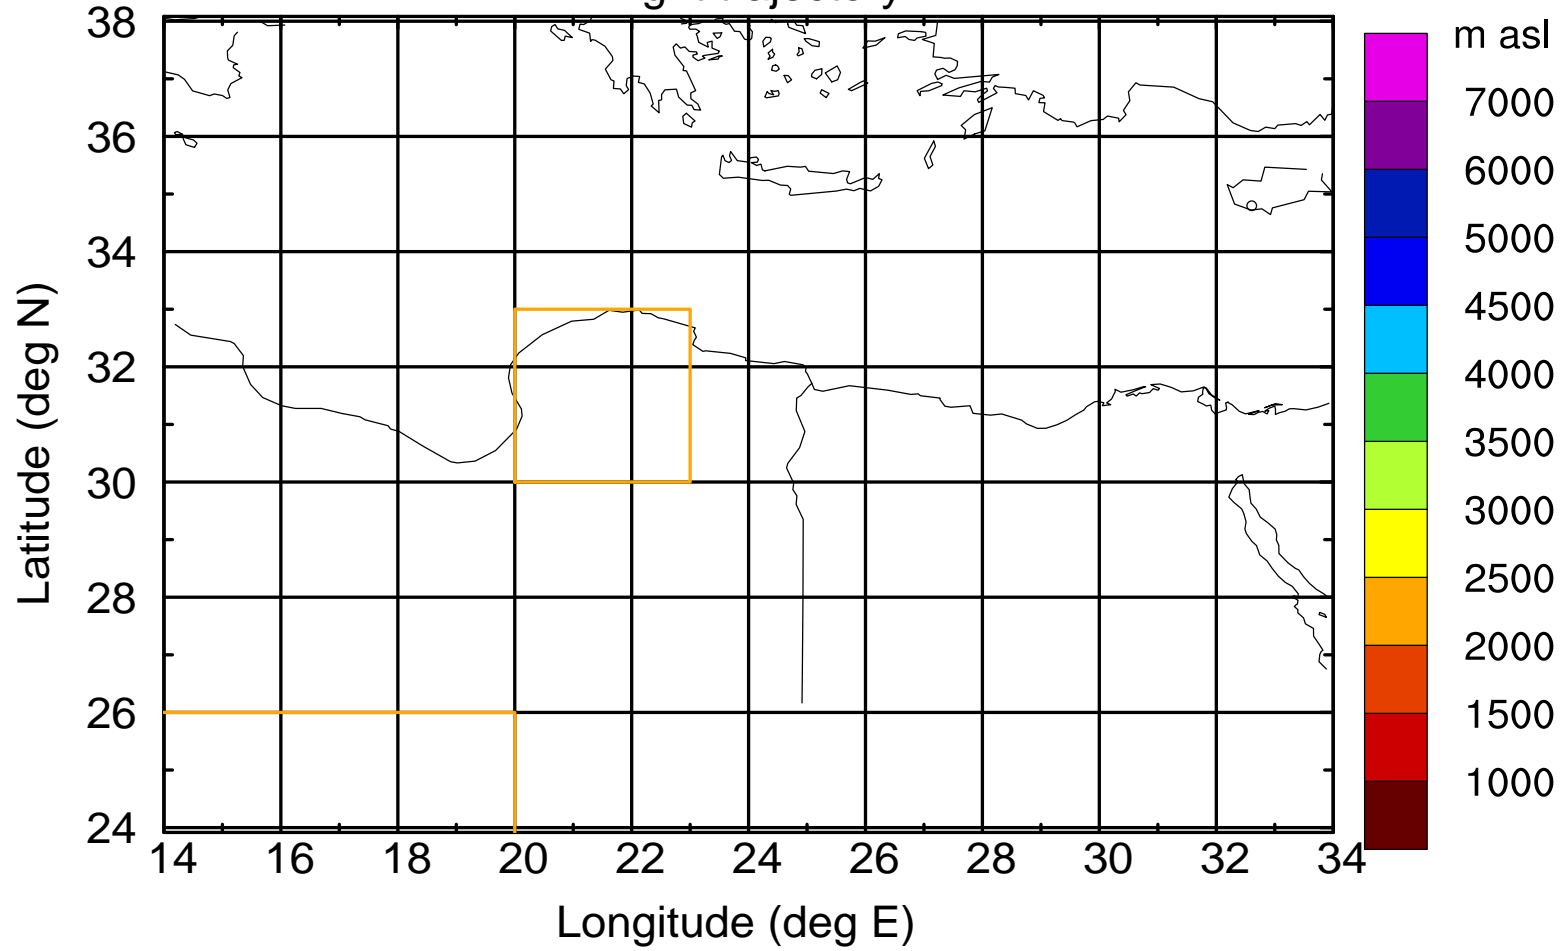

Paphos Airport ground station 20170422 3:30 UTC

Flight trajectory