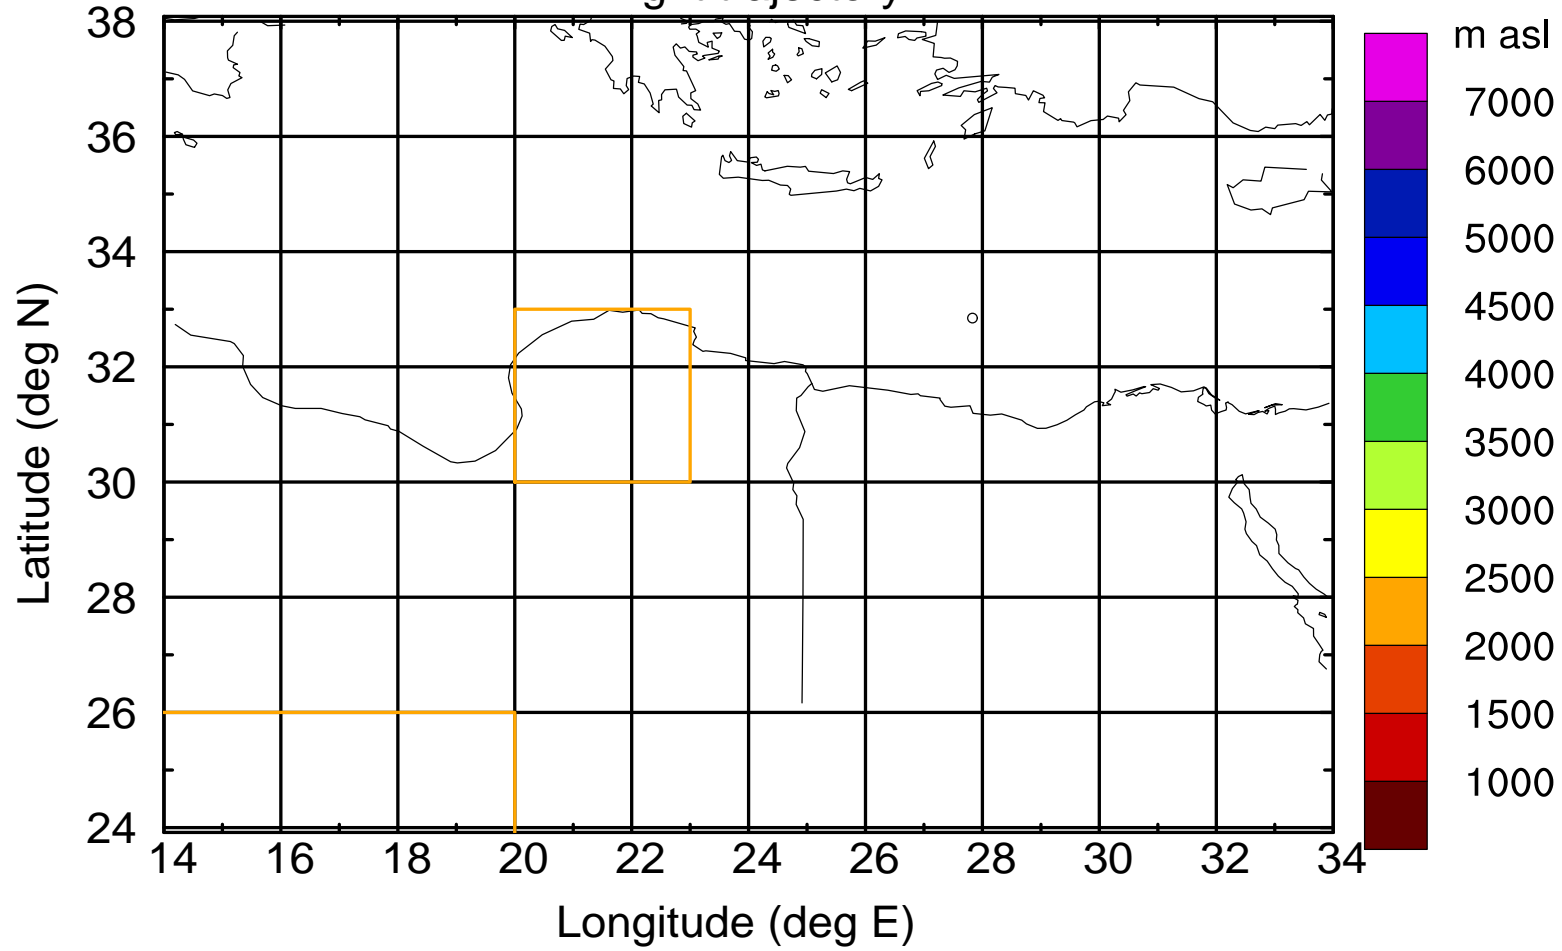

Paphos Airport ground station 20170422 3:30 UTC

Flight trajectory