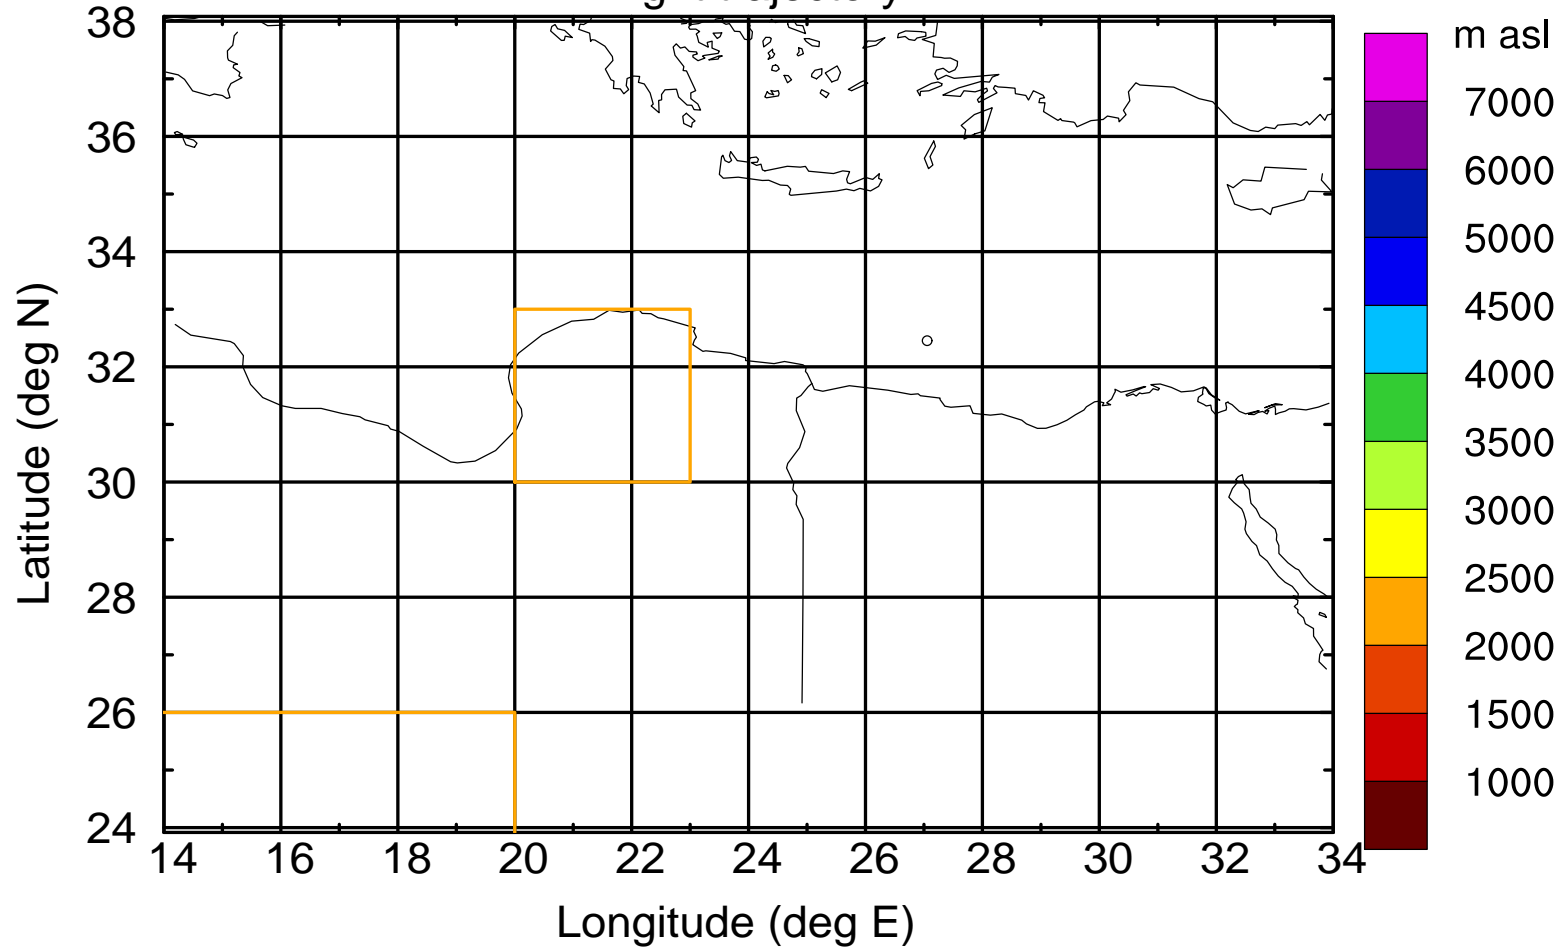

Paphos Airport ground station 20170422 3:30 UTC

Flight trajectory