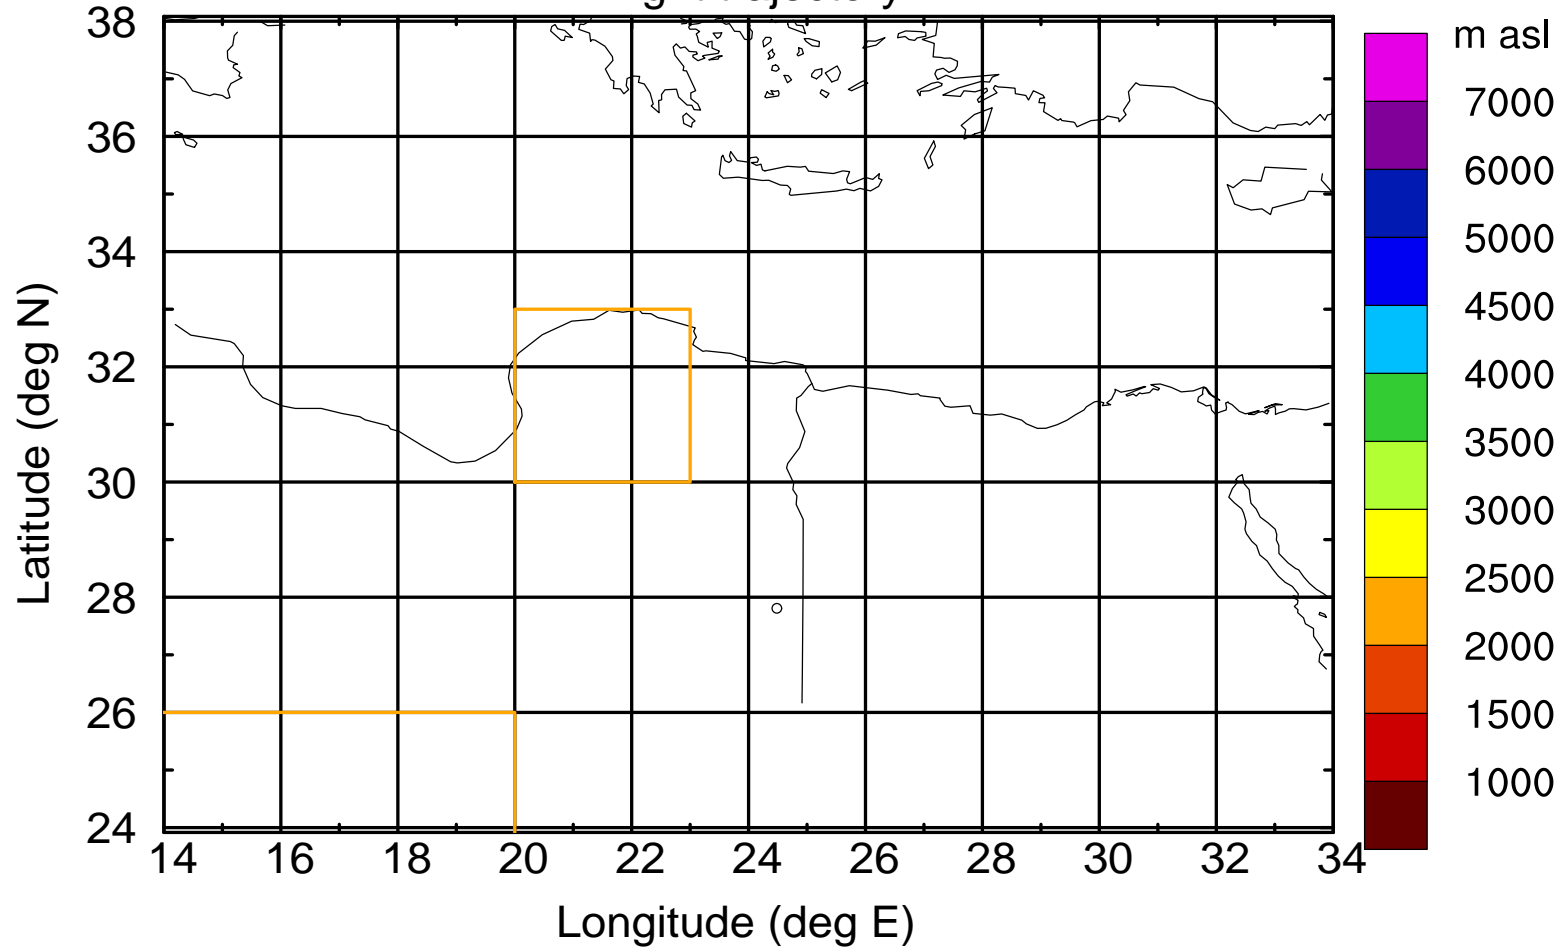

Paphos Airport ground station 20170422 3:30 UTC

Flight trajectory