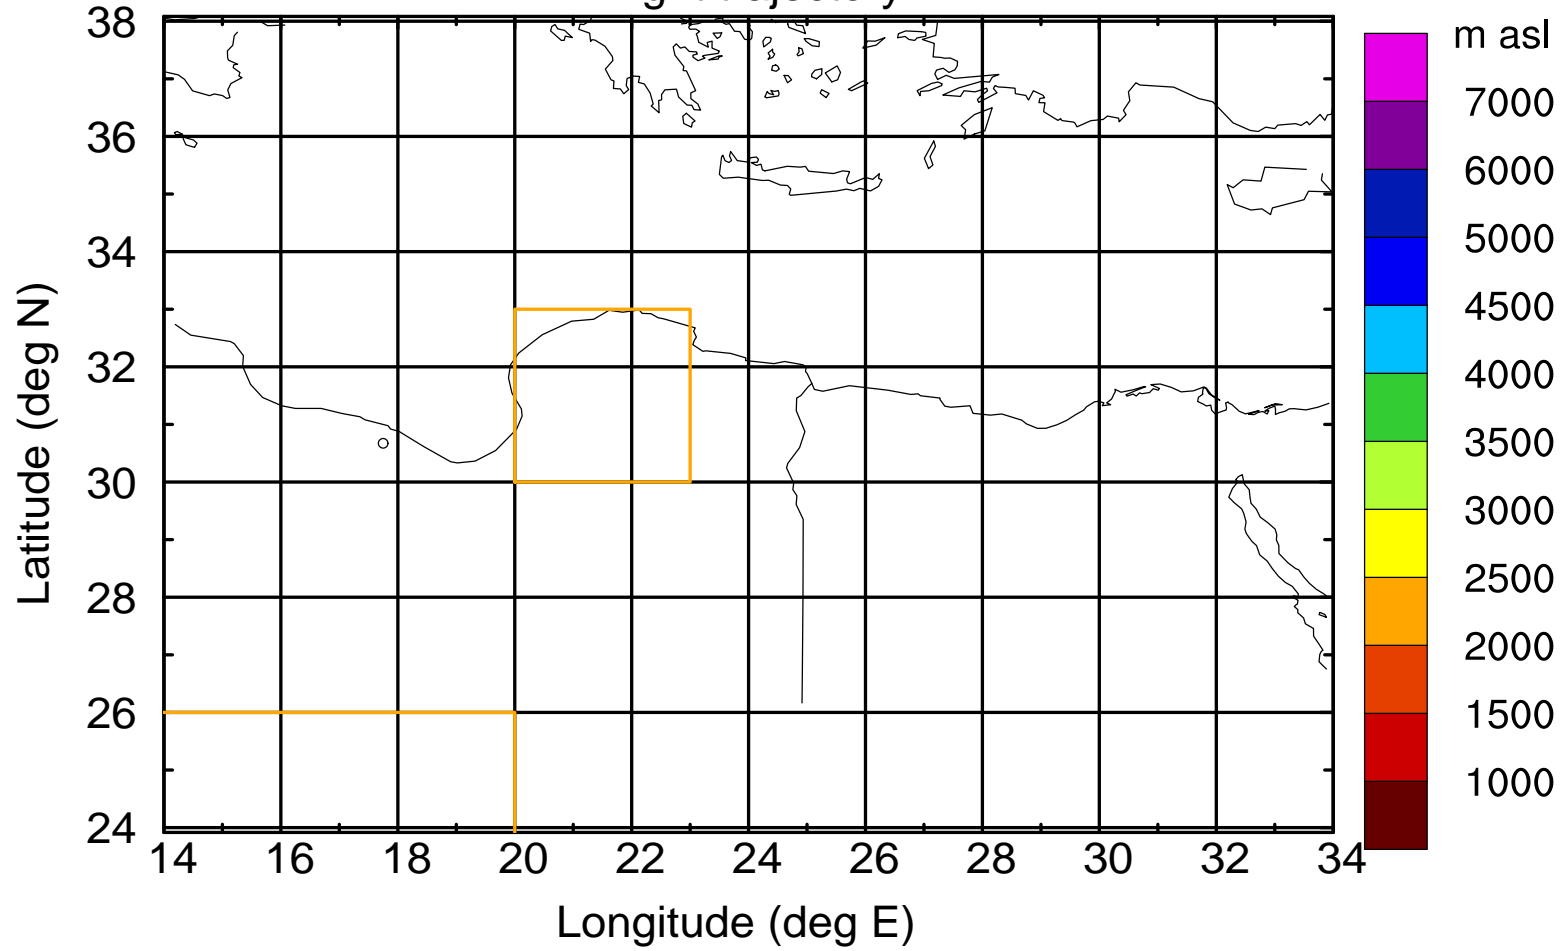

Paphos Airport ground station 20170422 3:30 UTC

Flight trajectory