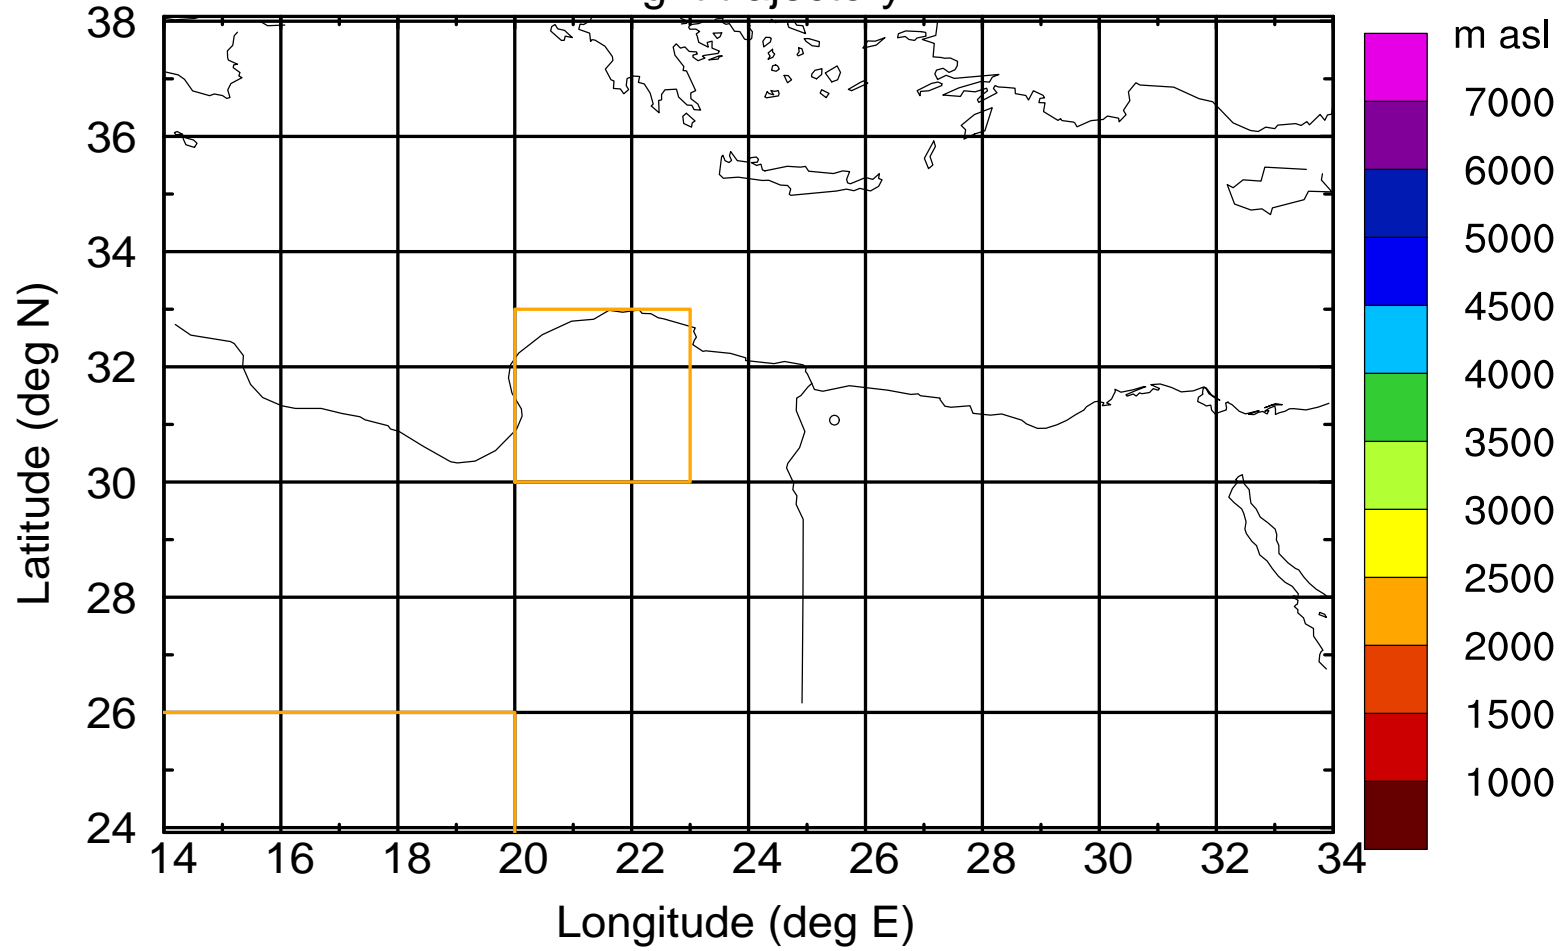

Paphos Airport ground station 20170422 3:30 UTC

Flight trajectory