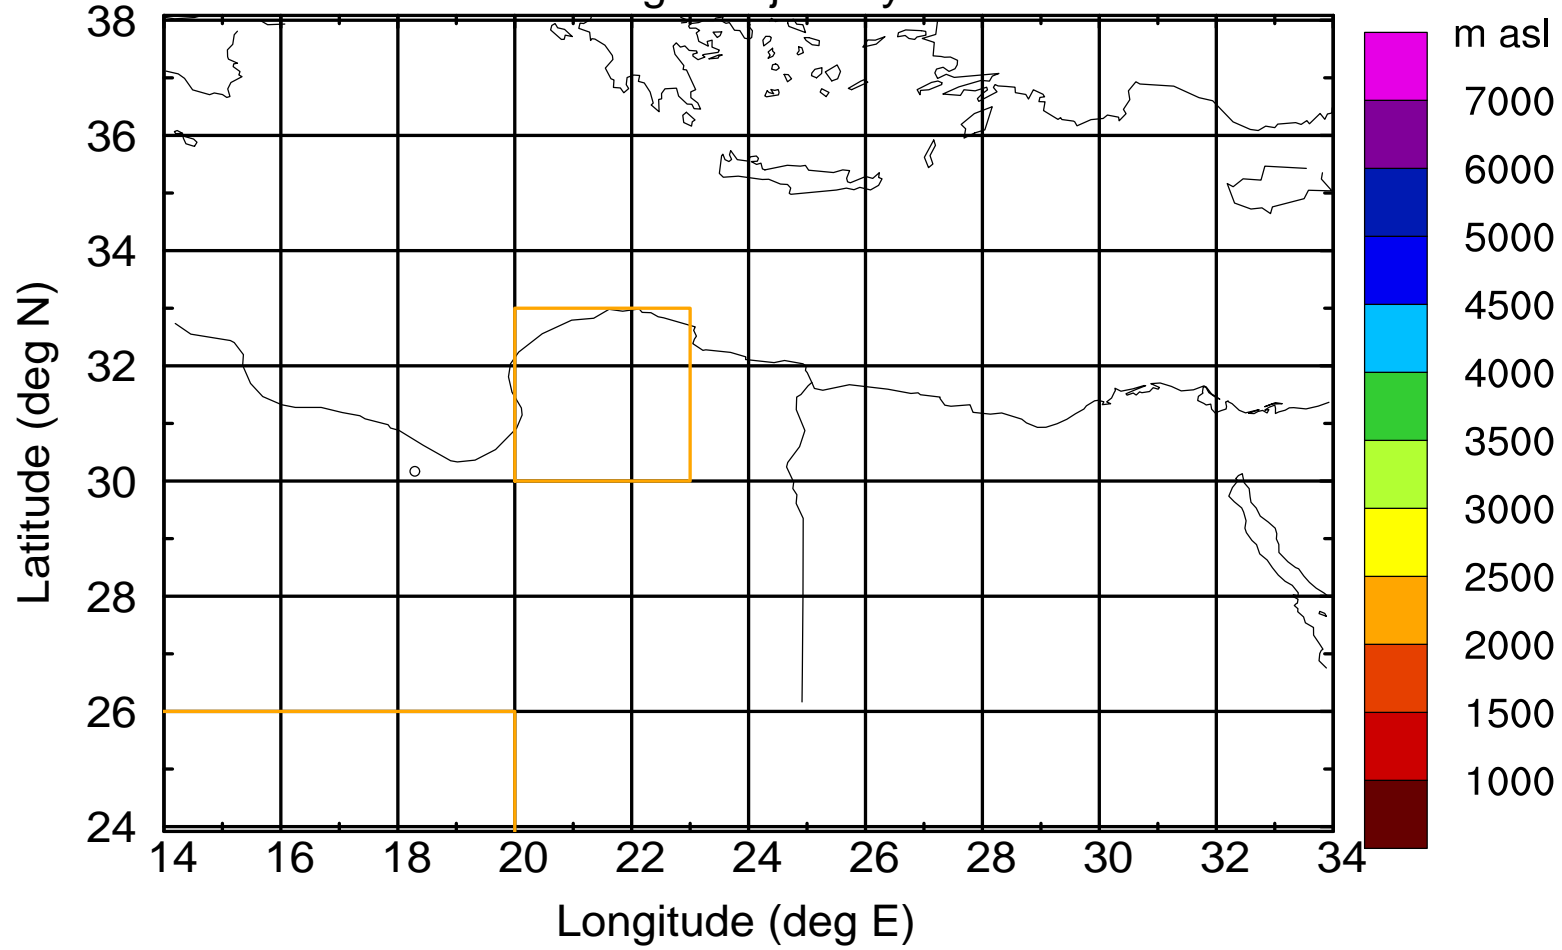

Paphos Airport ground station 20170422 3:30 UTC

Flight trajectory