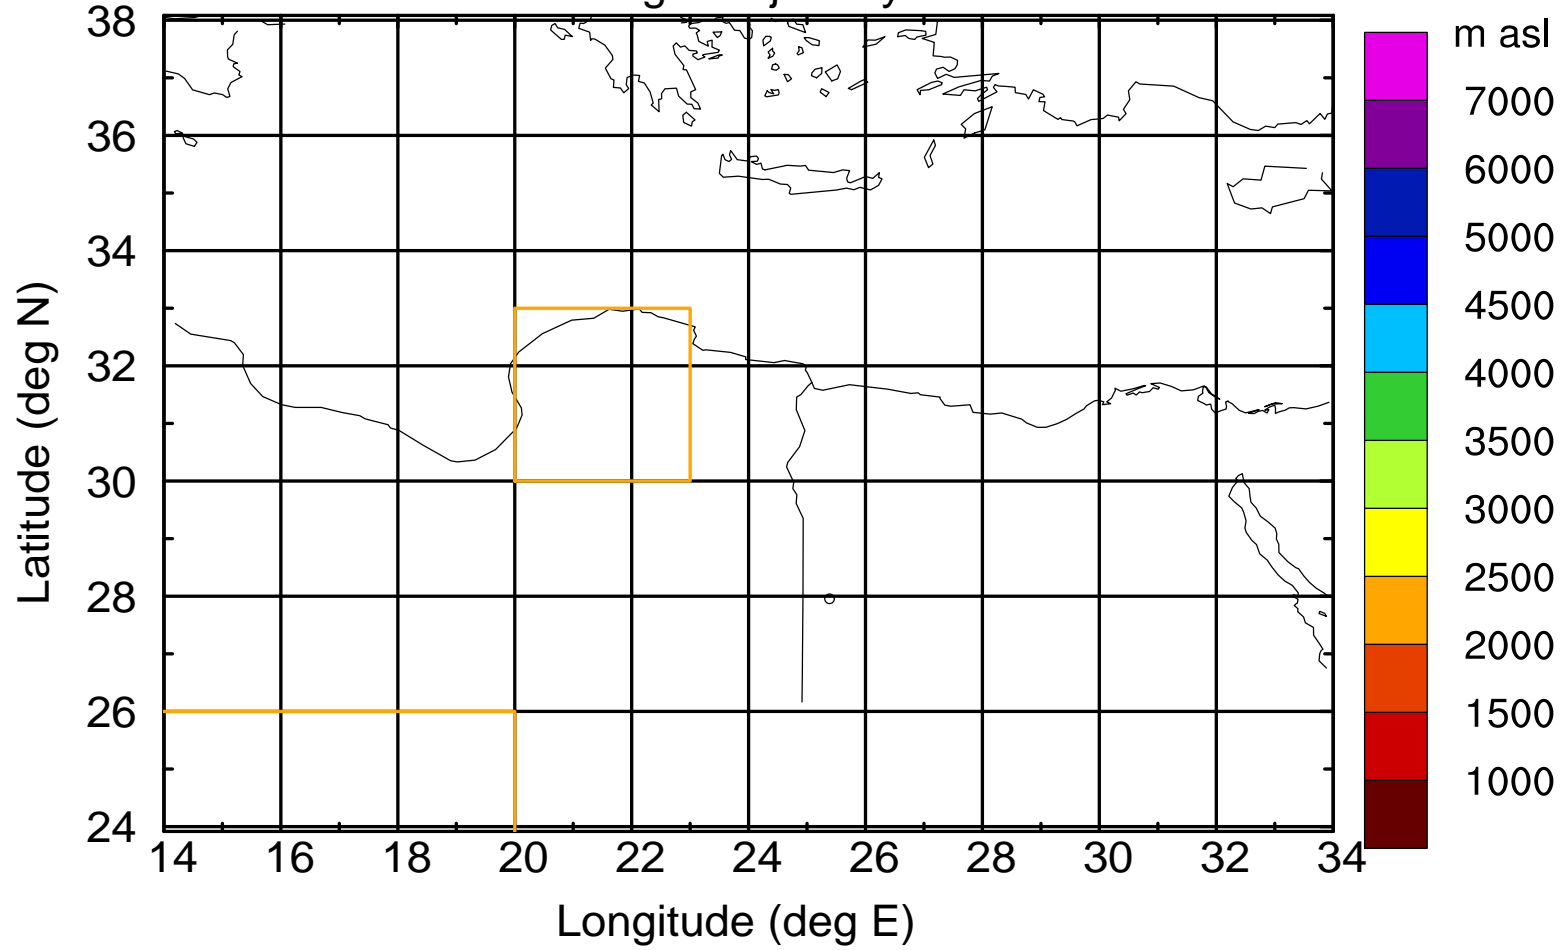

Paphos Airport ground station 20170422 3:30 UTC

Flight trajectory