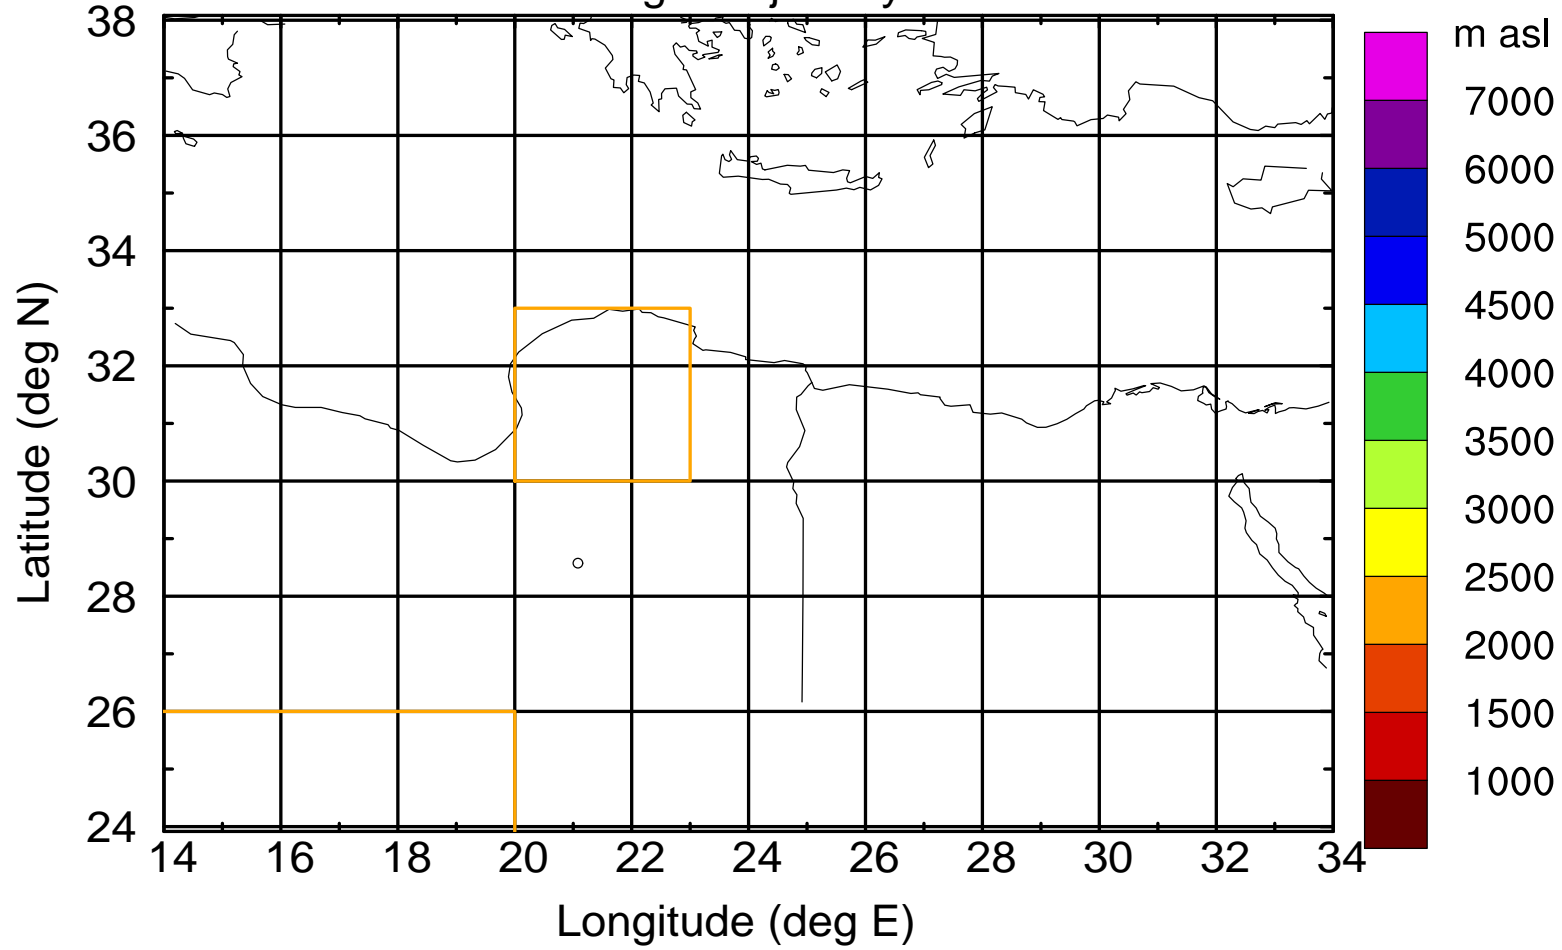

Paphos Airport ground station 20170422 3:30 UTC

Flight trajectory