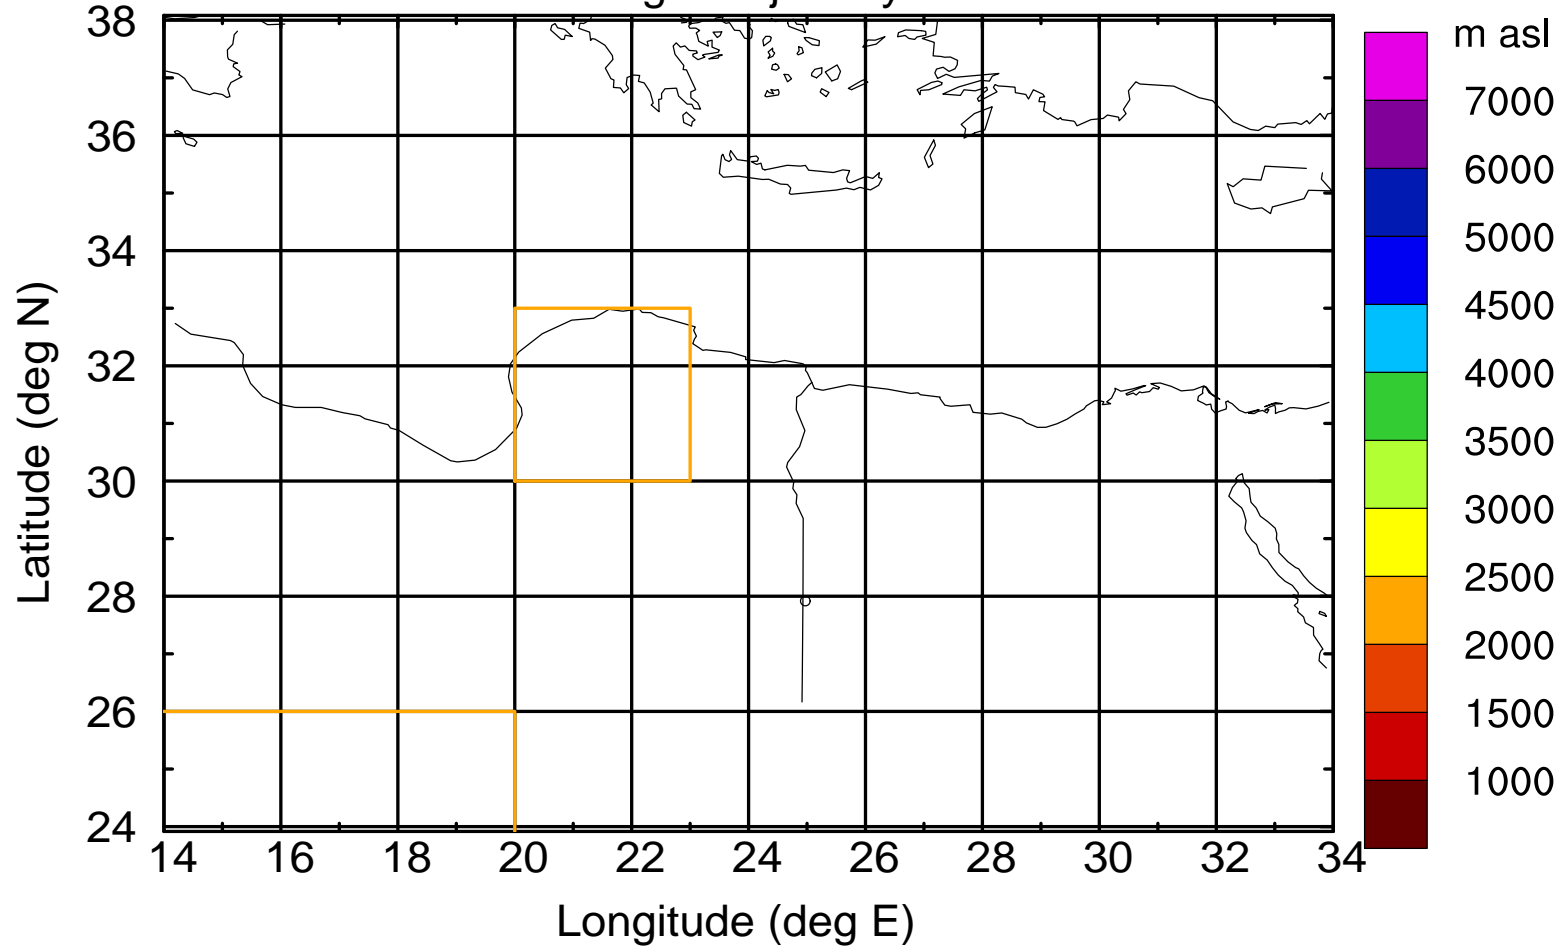

Paphos Airport ground station 20170422 3:30 UTC

Flight trajectory