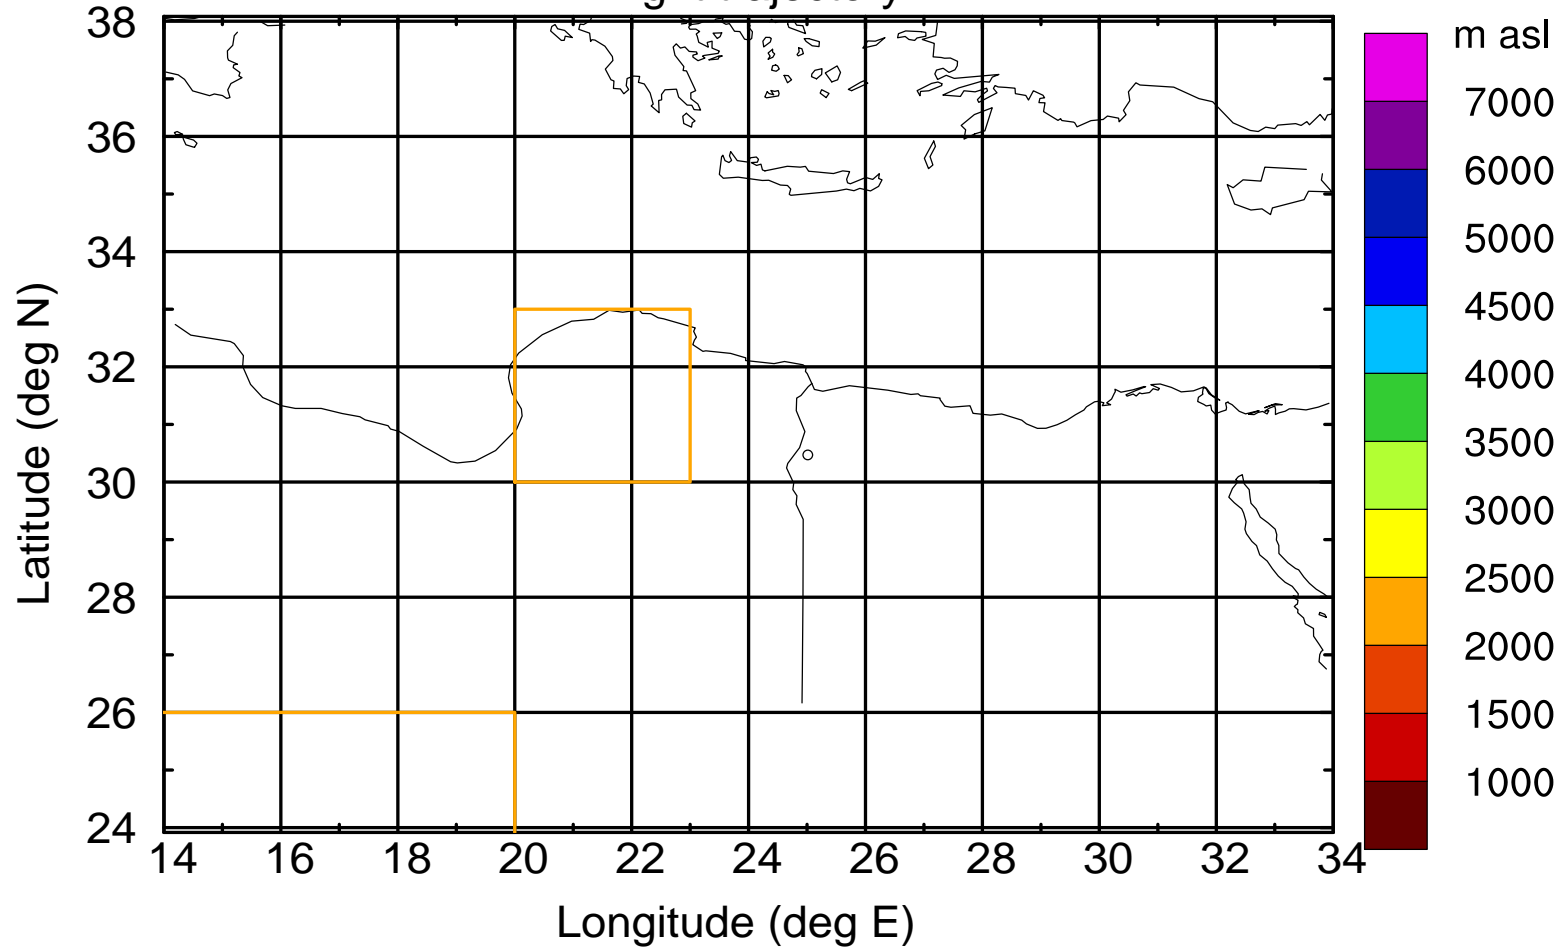

Paphos Airport ground station 20170422 3:30 UTC

Flight trajectory