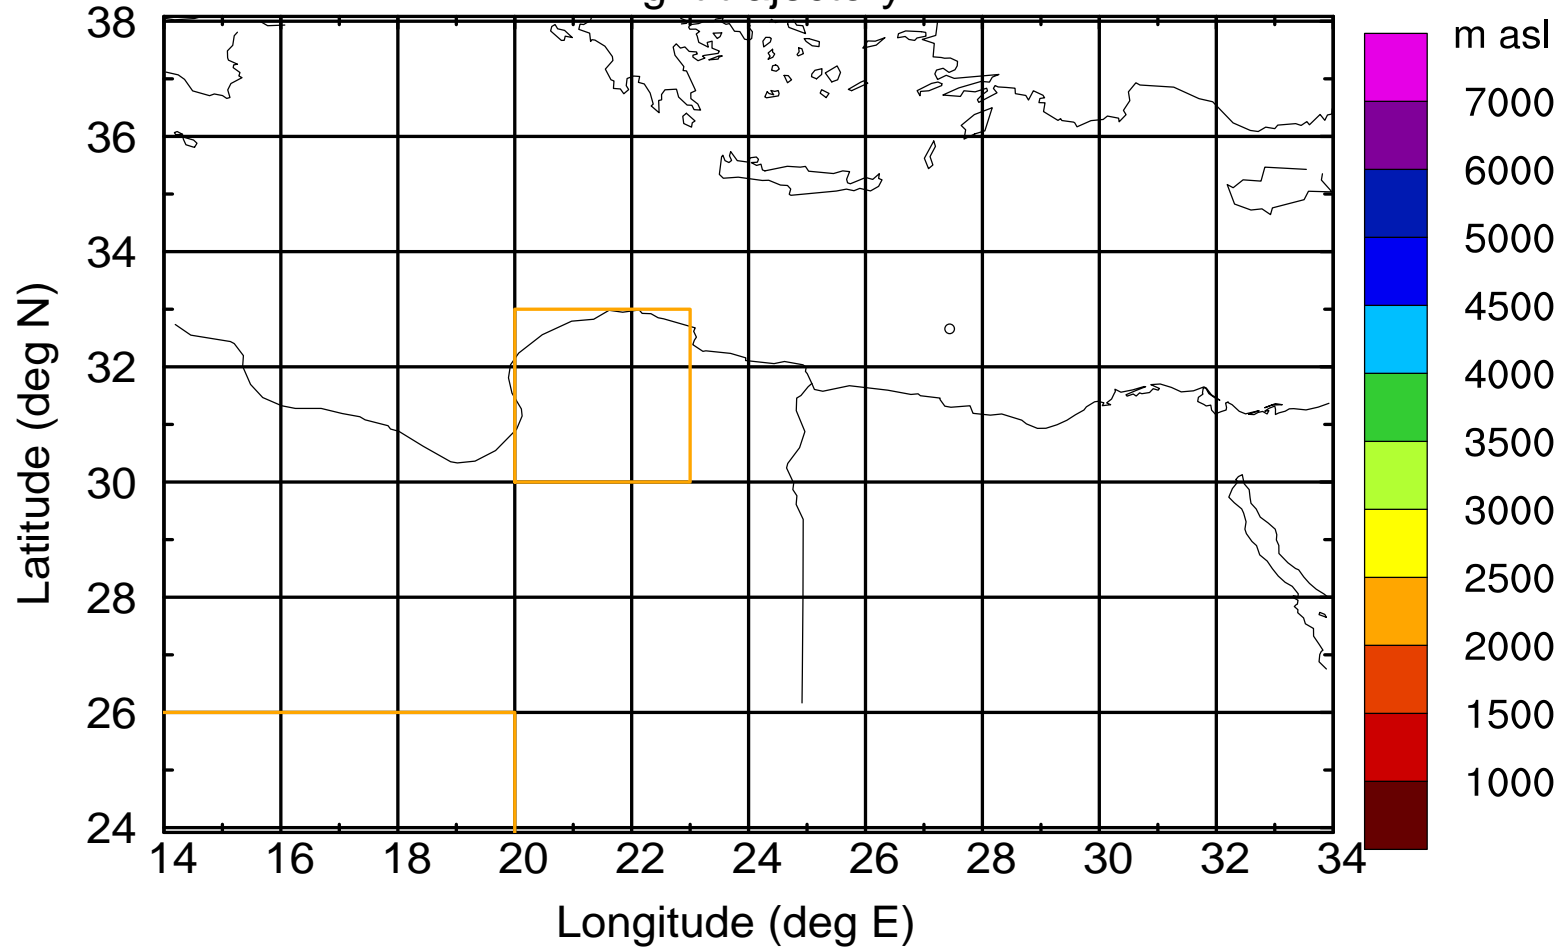

Paphos Airport ground station 20170422 3:30 UTC

Flight trajectory