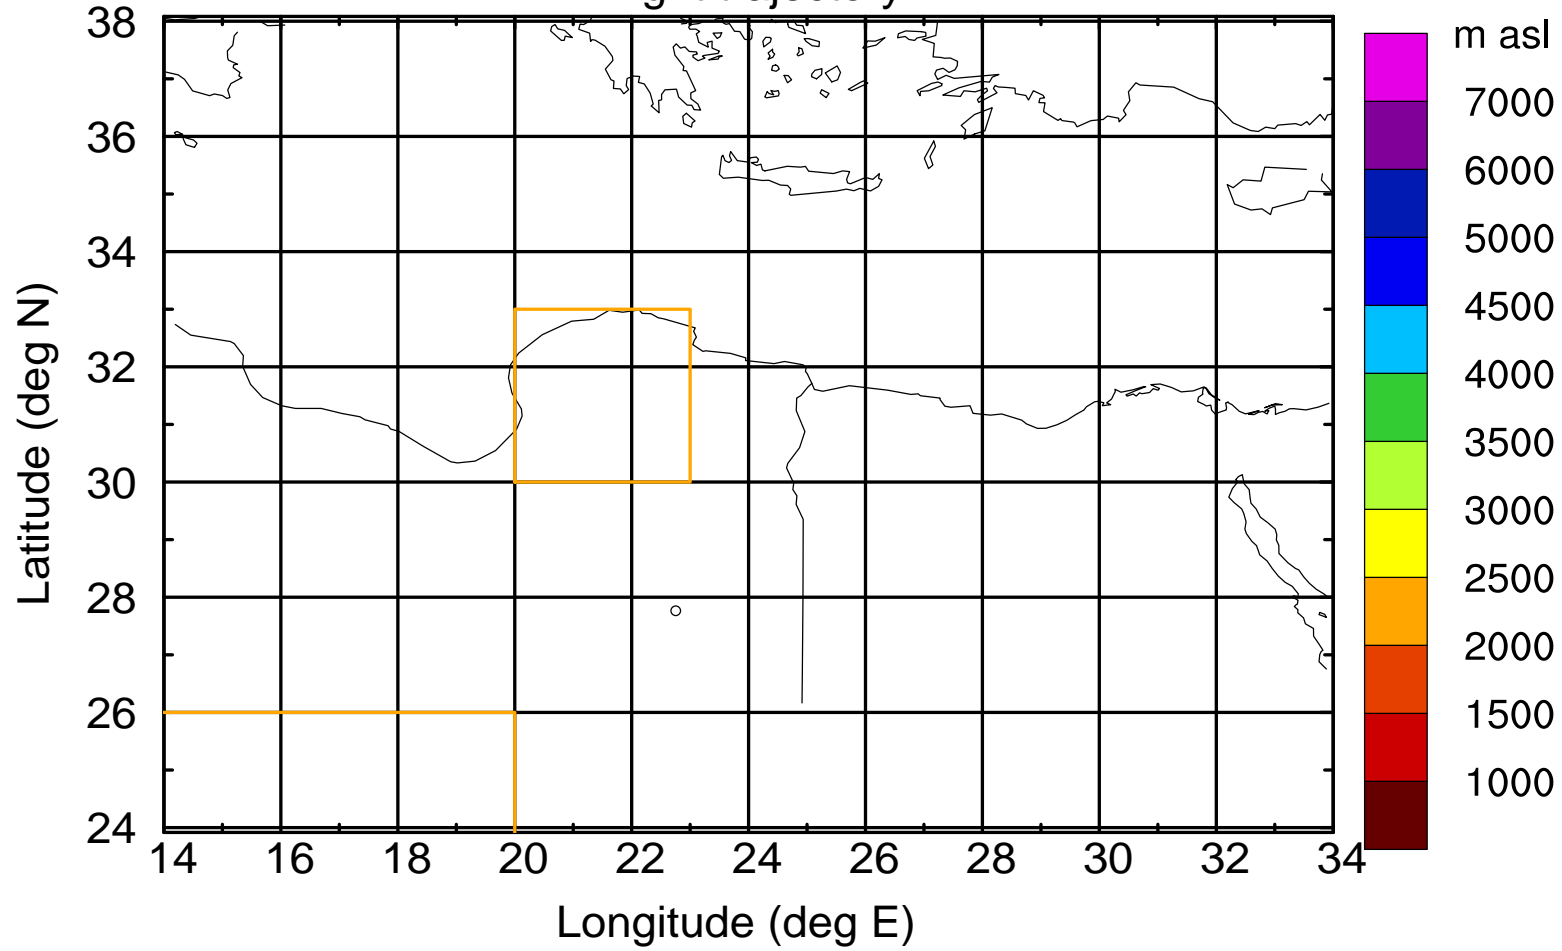

Paphos Airport ground station 20170422 3:30 UTC

Flight trajectory