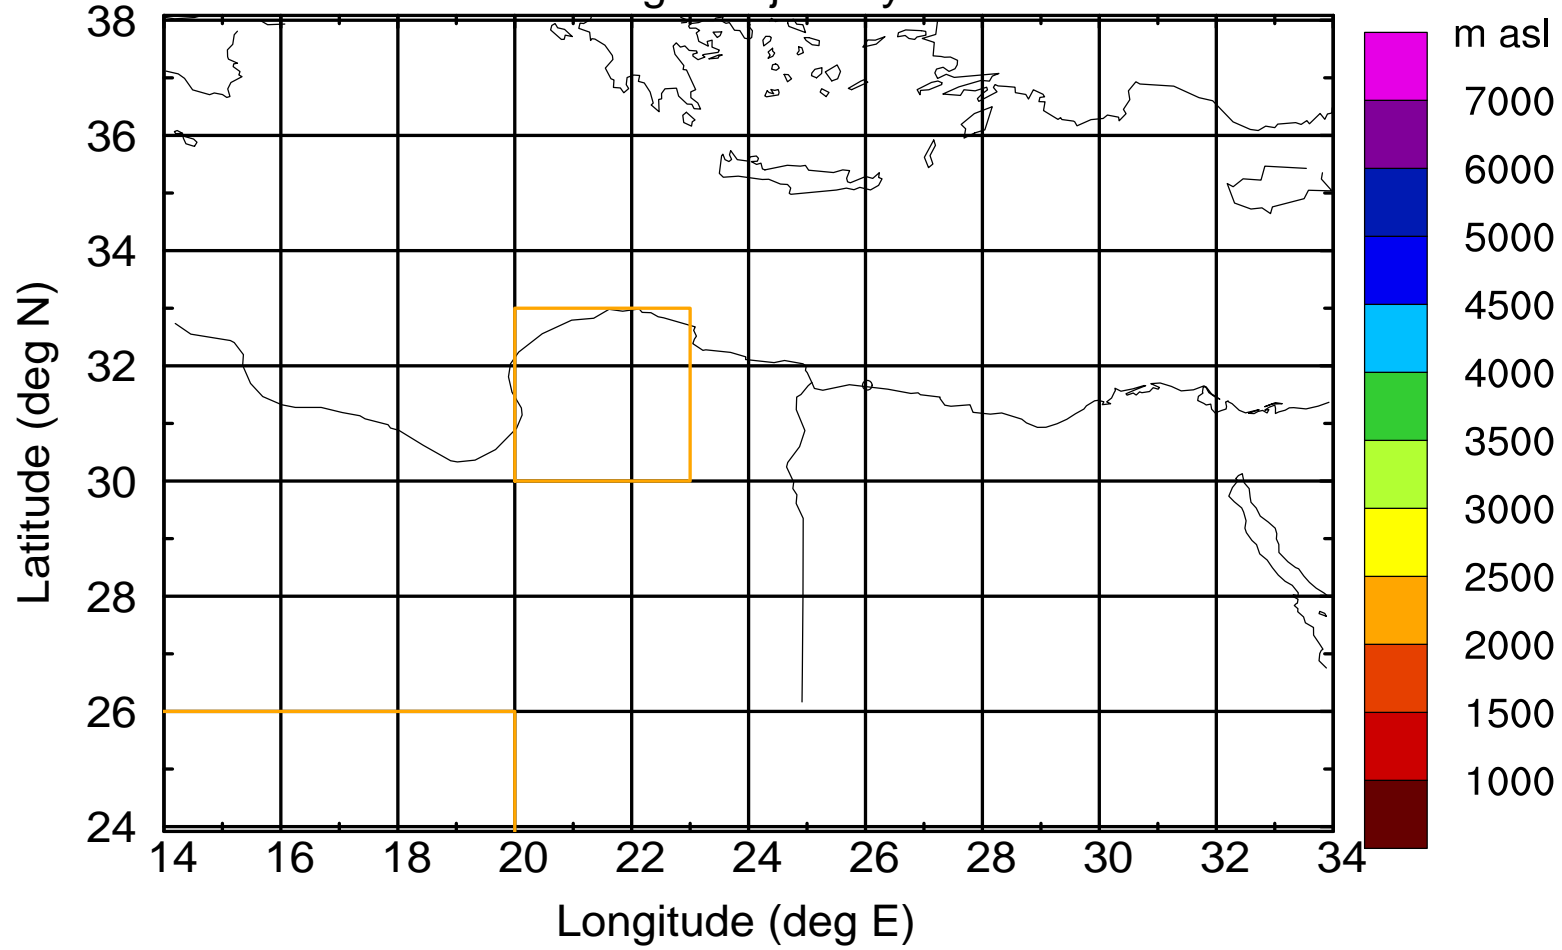

Paphos Airport ground station 20170422 3:30 UTC

Flight trajectory