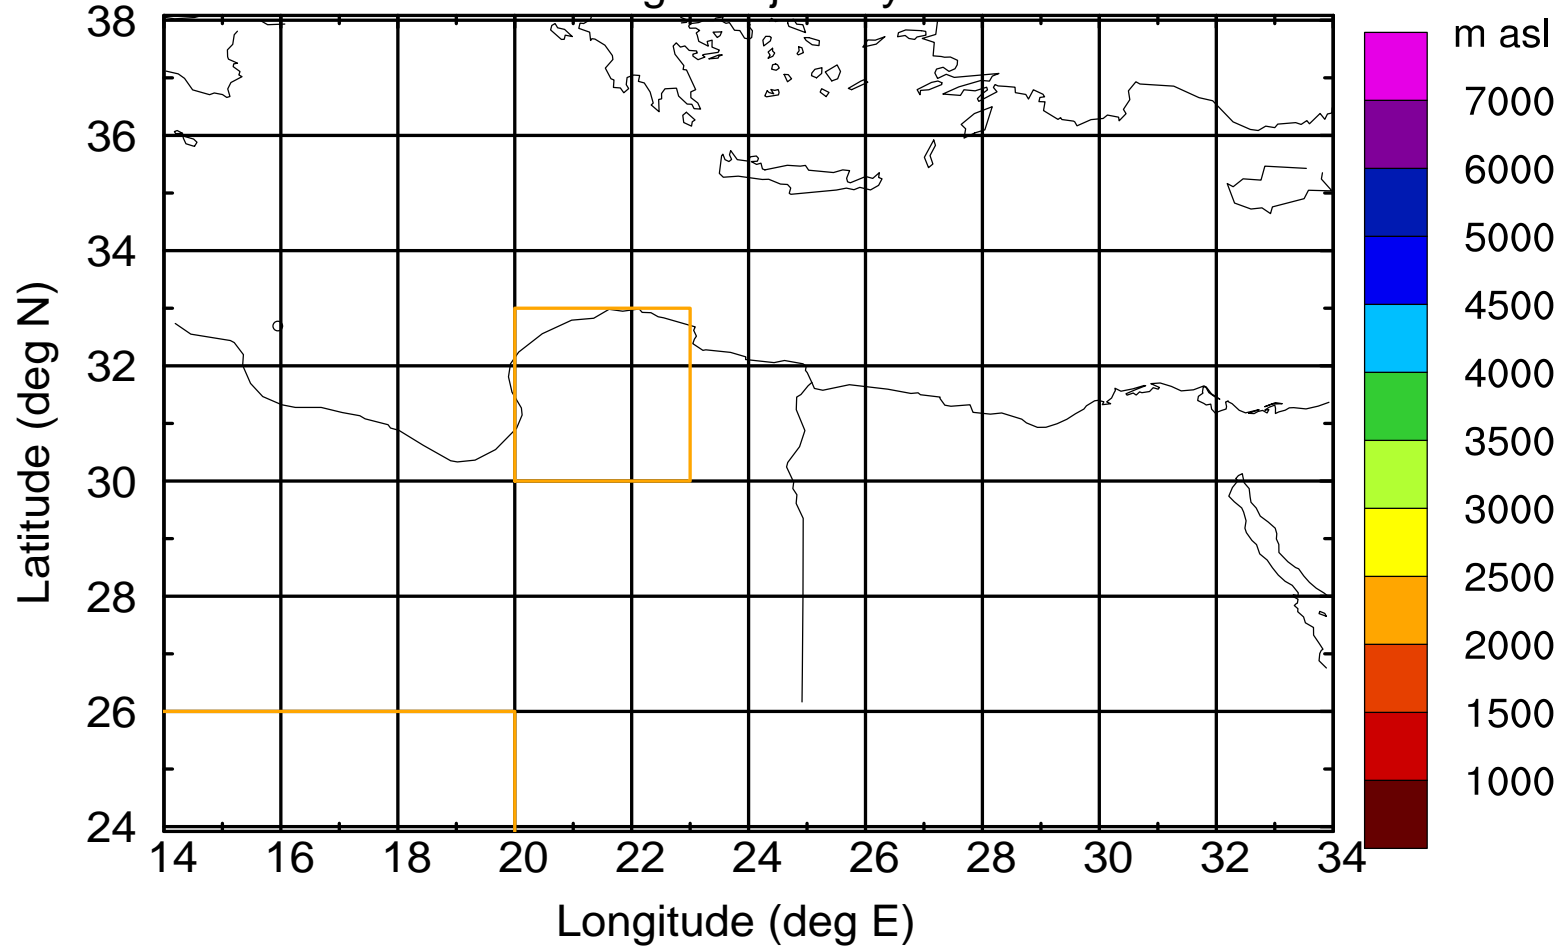

Paphos Airport ground station 20170422 3:30 UTC

Flight trajectory