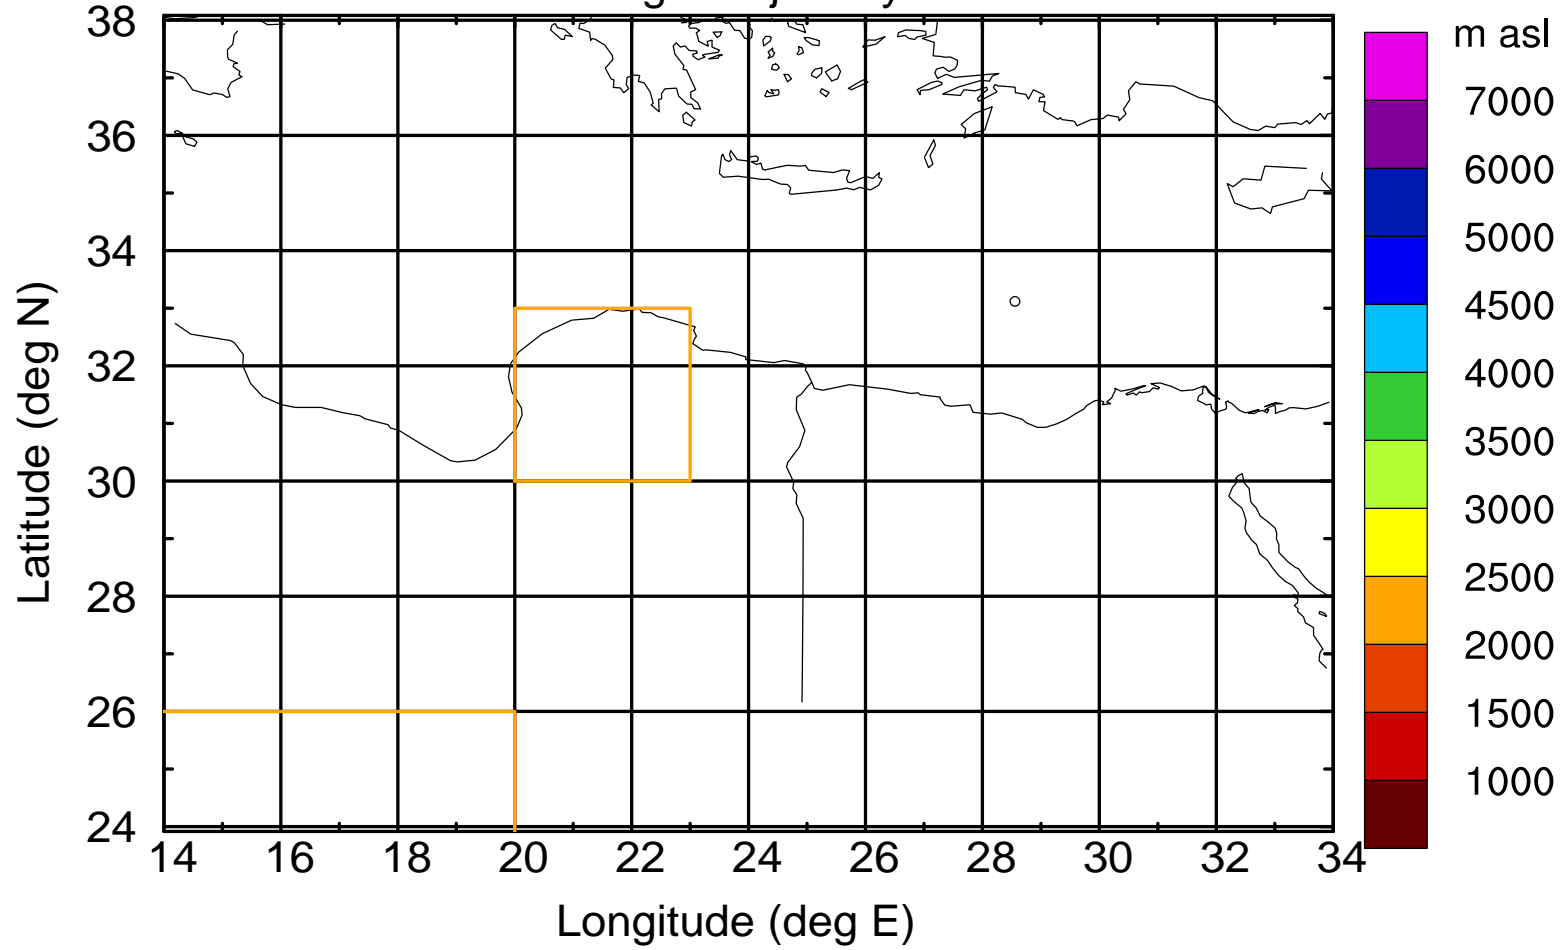

Paphos Airport ground station 20170422 3:30 UTC

Flight trajectory