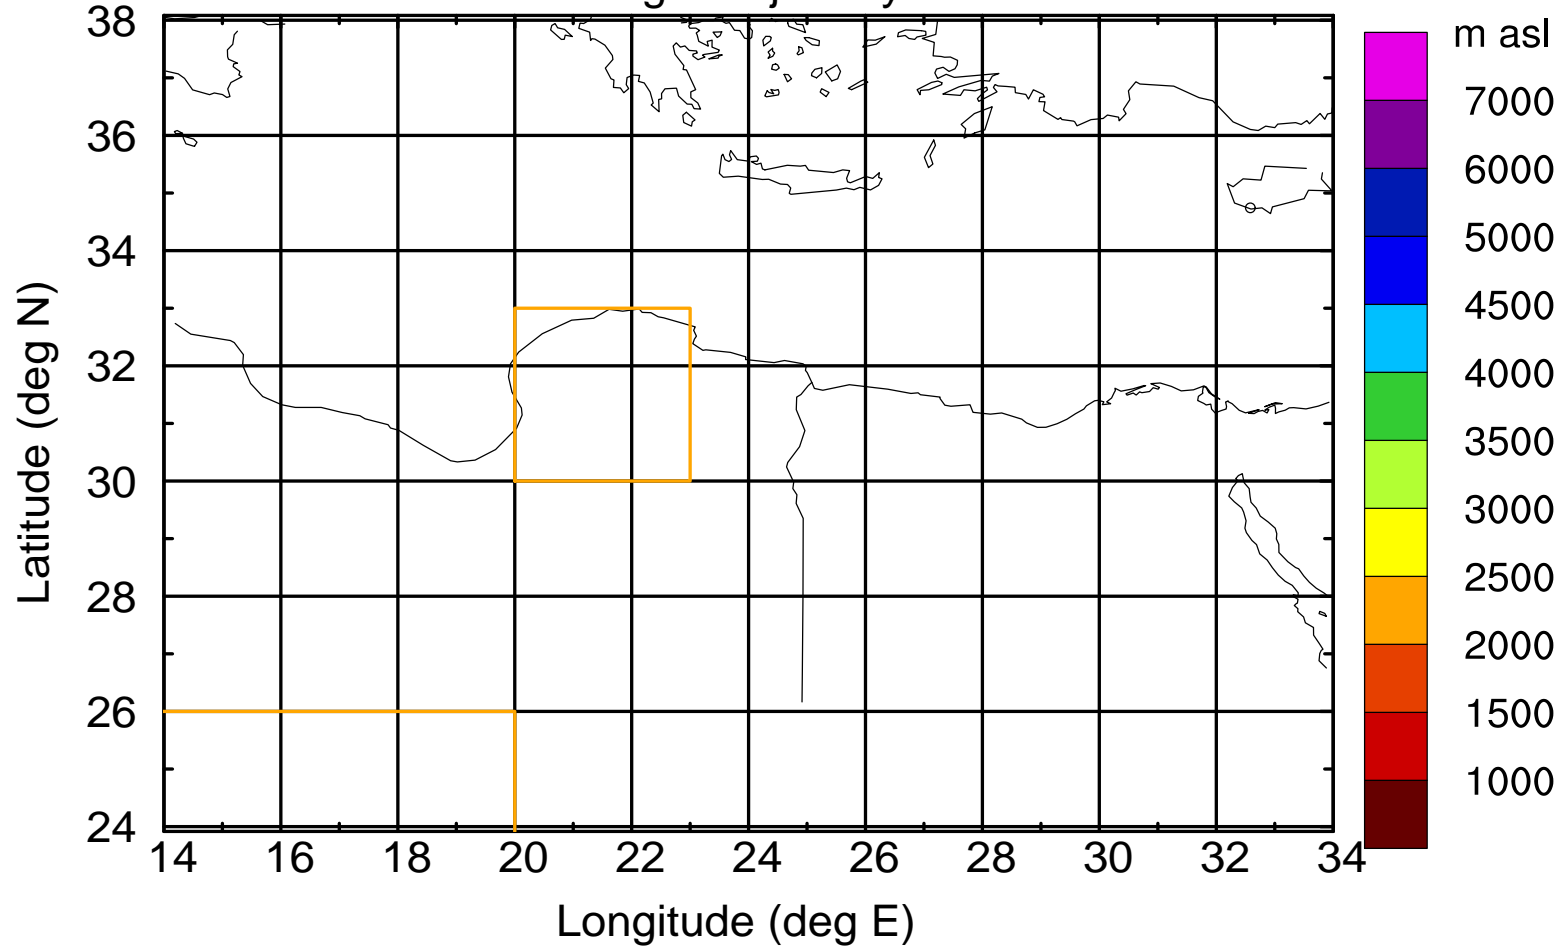

Paphos Airport ground station 20170422 3:30 UTC

Flight trajectory