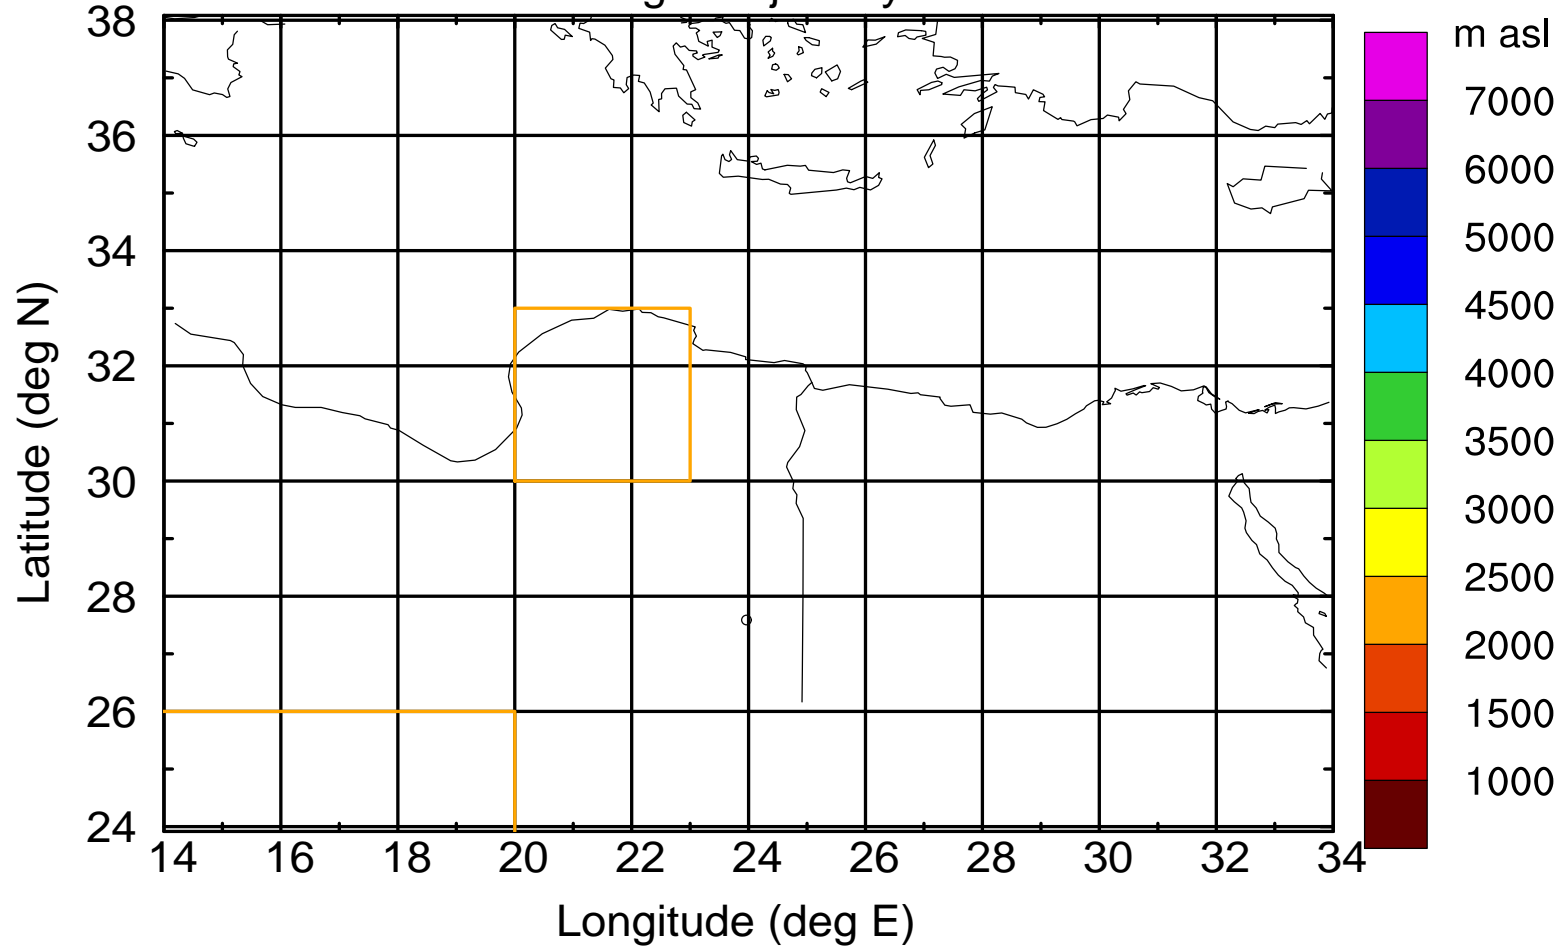

Paphos Airport ground station 20170422 3:30 UTC

Flight trajectory