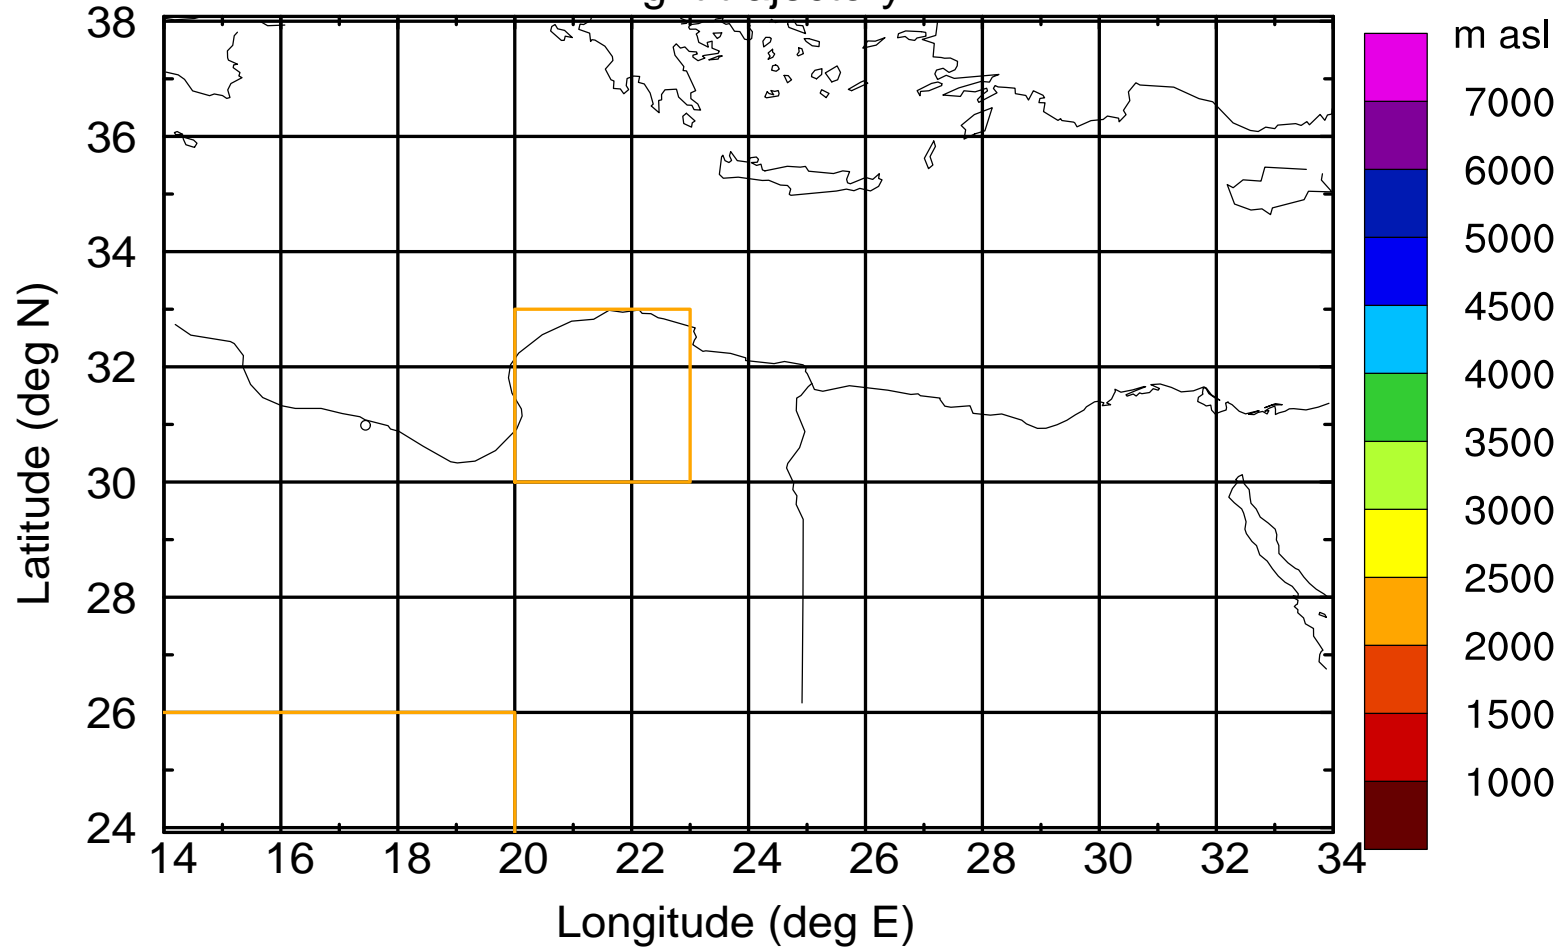

Paphos Airport ground station 20170422 3:30 UTC

Flight trajectory