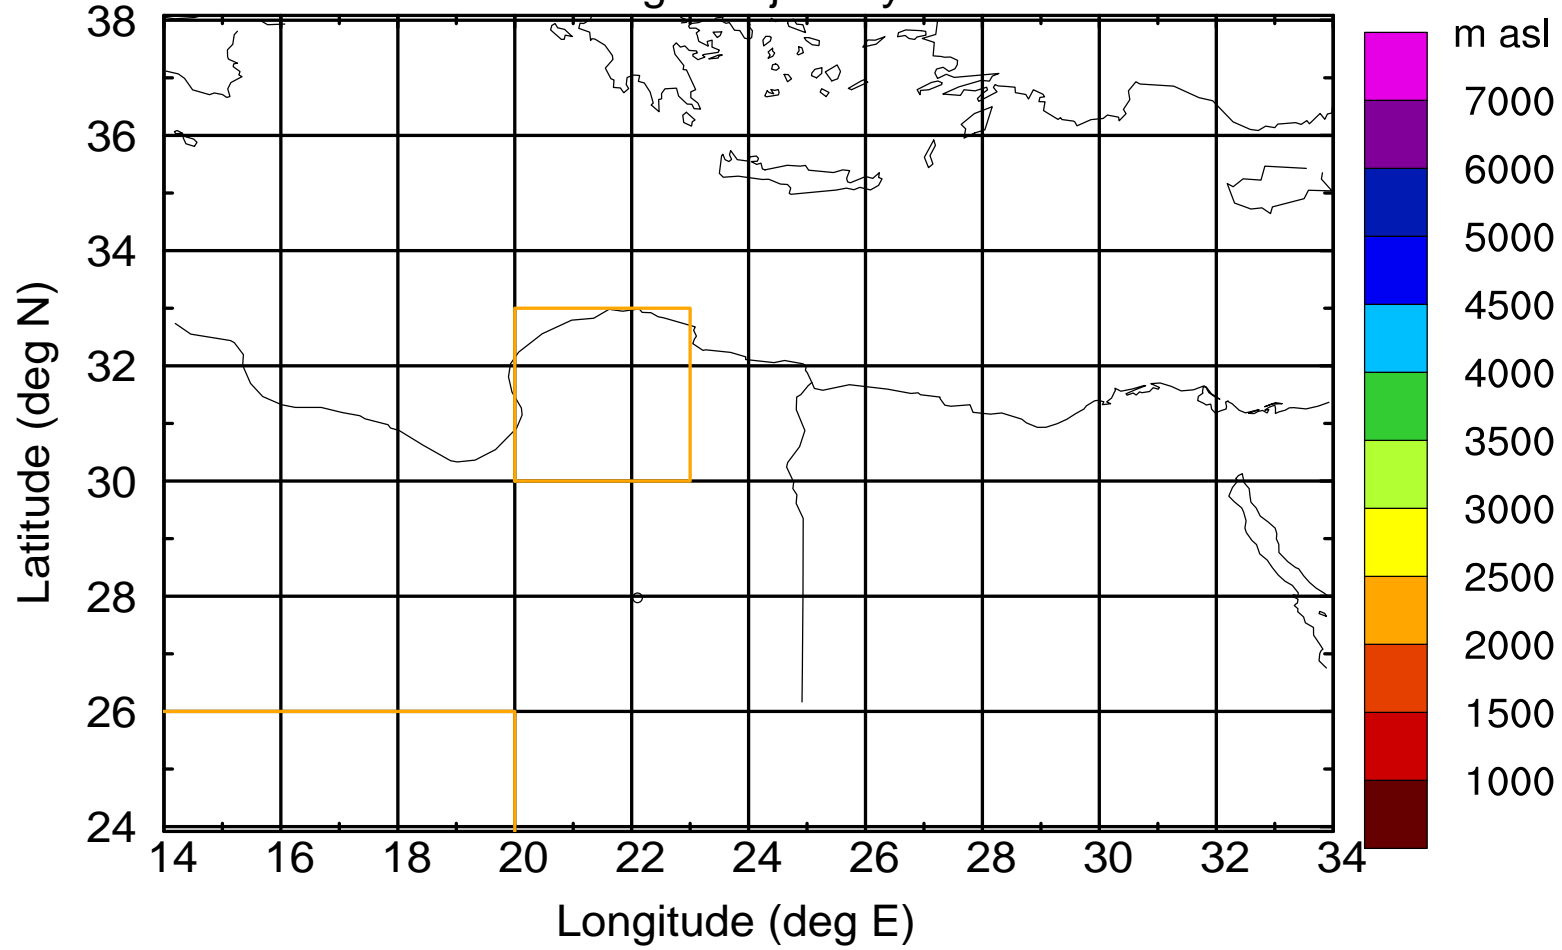

Paphos Airport ground station 20170422 3:30 UTC

Flight trajectory