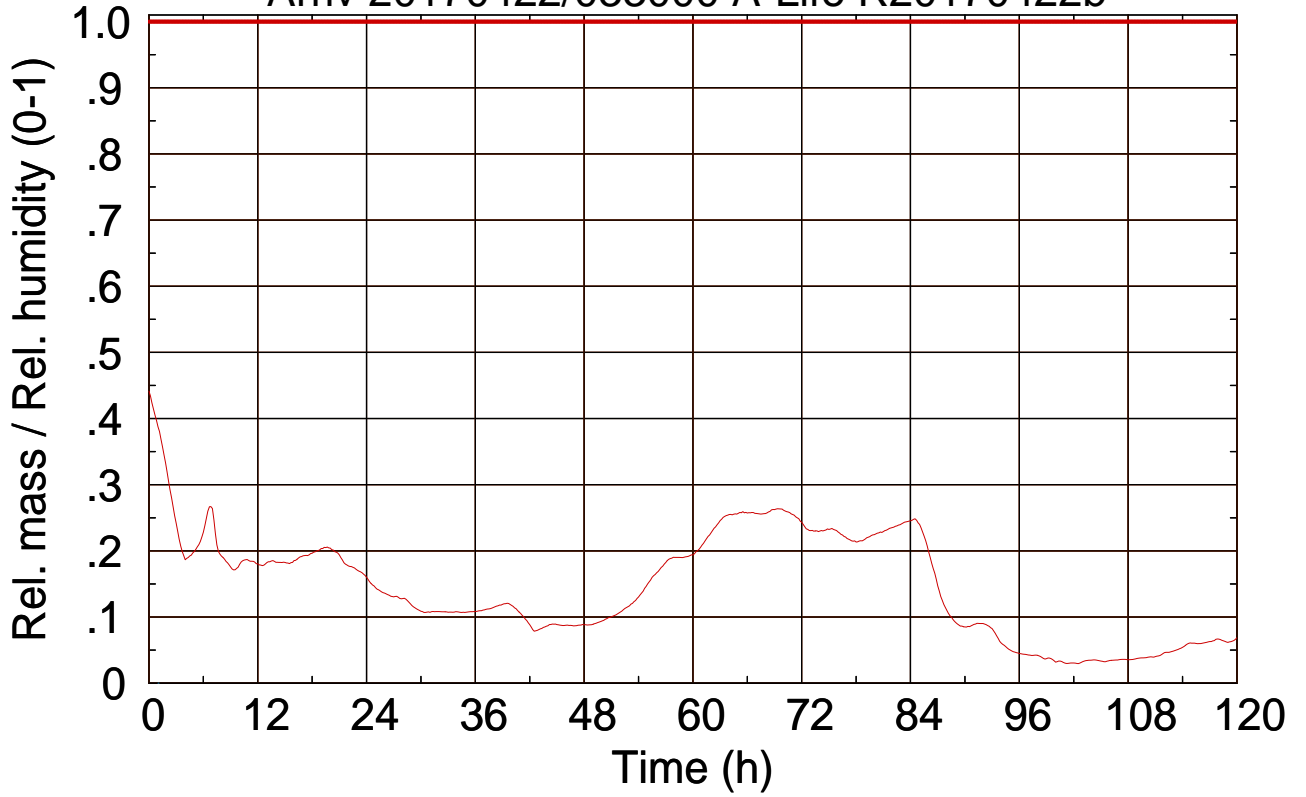

Arriv 20170422/033000 A-Life R20170422b

0 —

Arriv 20170422/033000 A-Life R20170422b

— Height

— Mixing height