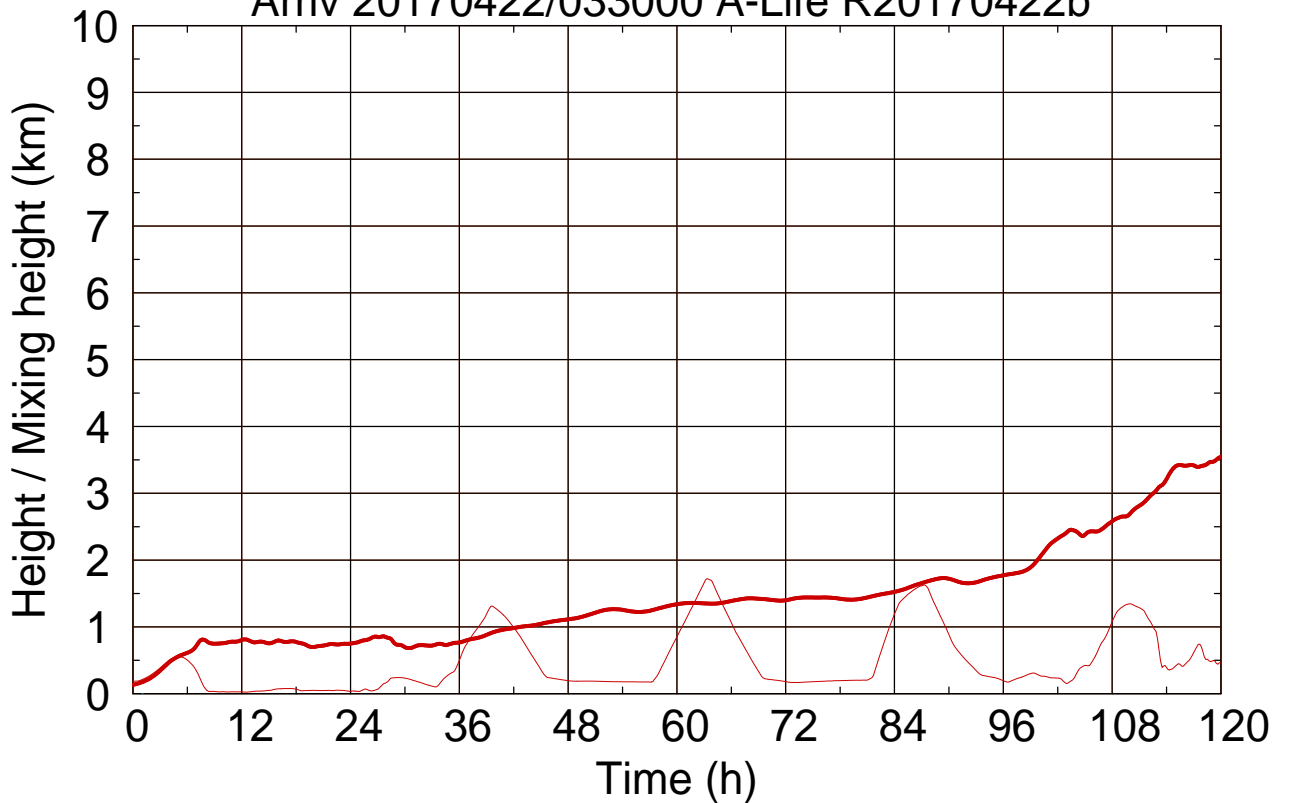

Arriv 20170422/033000 A-Life R20170422b

0 —

Arriv 20170422/033000 A-Life R20170422b

— Height

— Mixing height