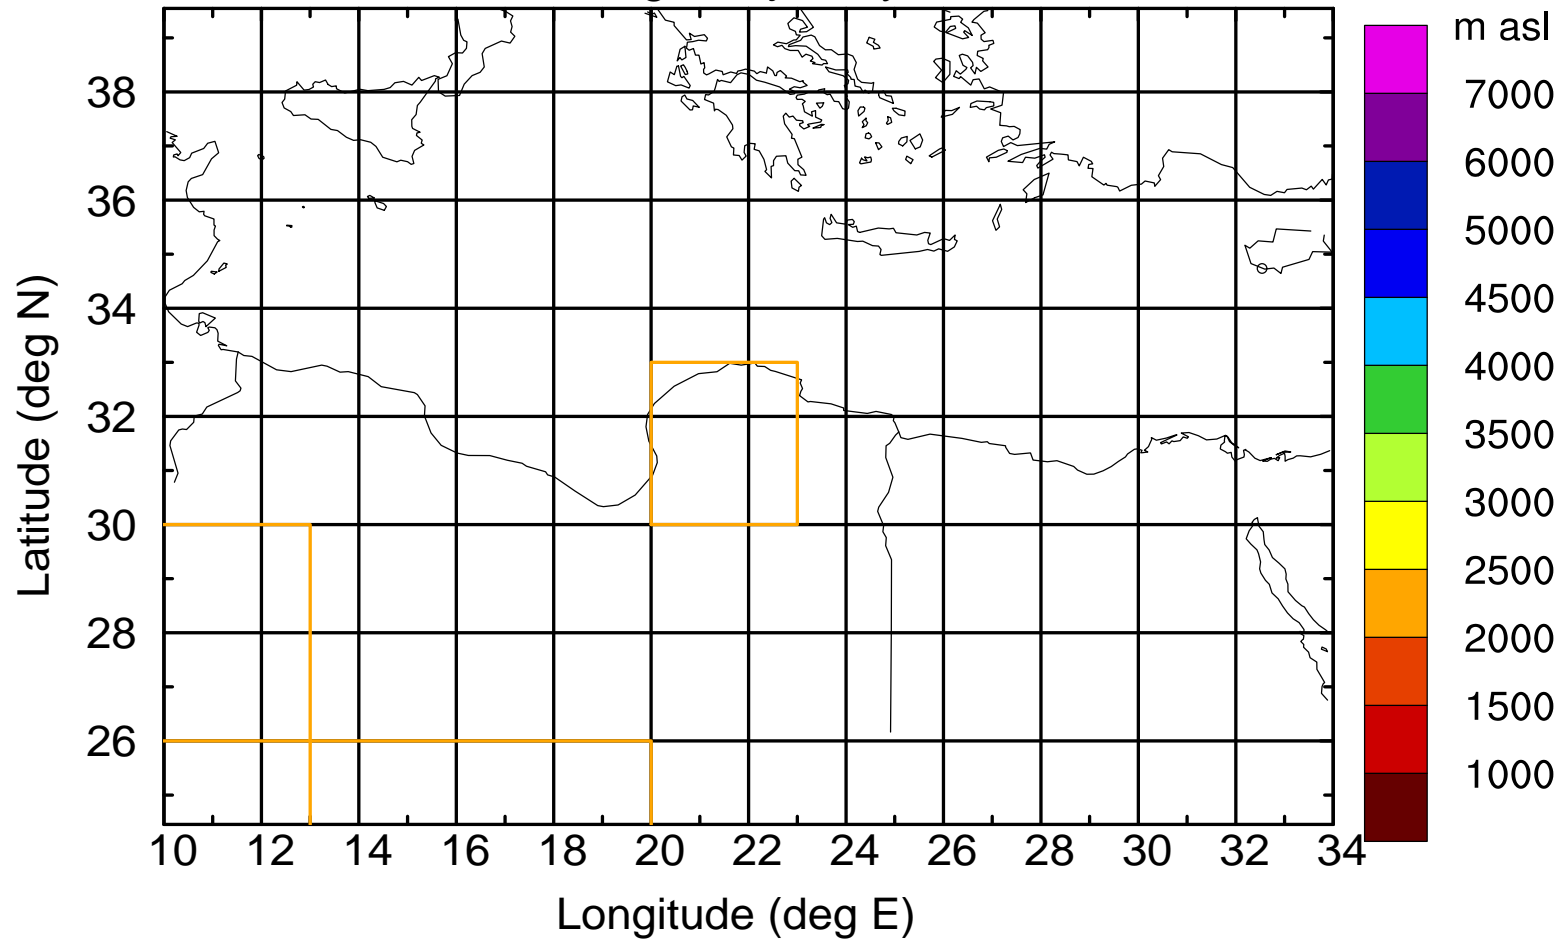

Paphos Airport ground station 20170422 3:00 UTC

Flight trajectory

Paphos Airport ground station 20170422 3:00 UTC

Flight trajectory

Paphos Airport ground station 20170422 3:00 UTC

Flight trajectory

Paphos Airport ground station 20170422 3:00 UTC