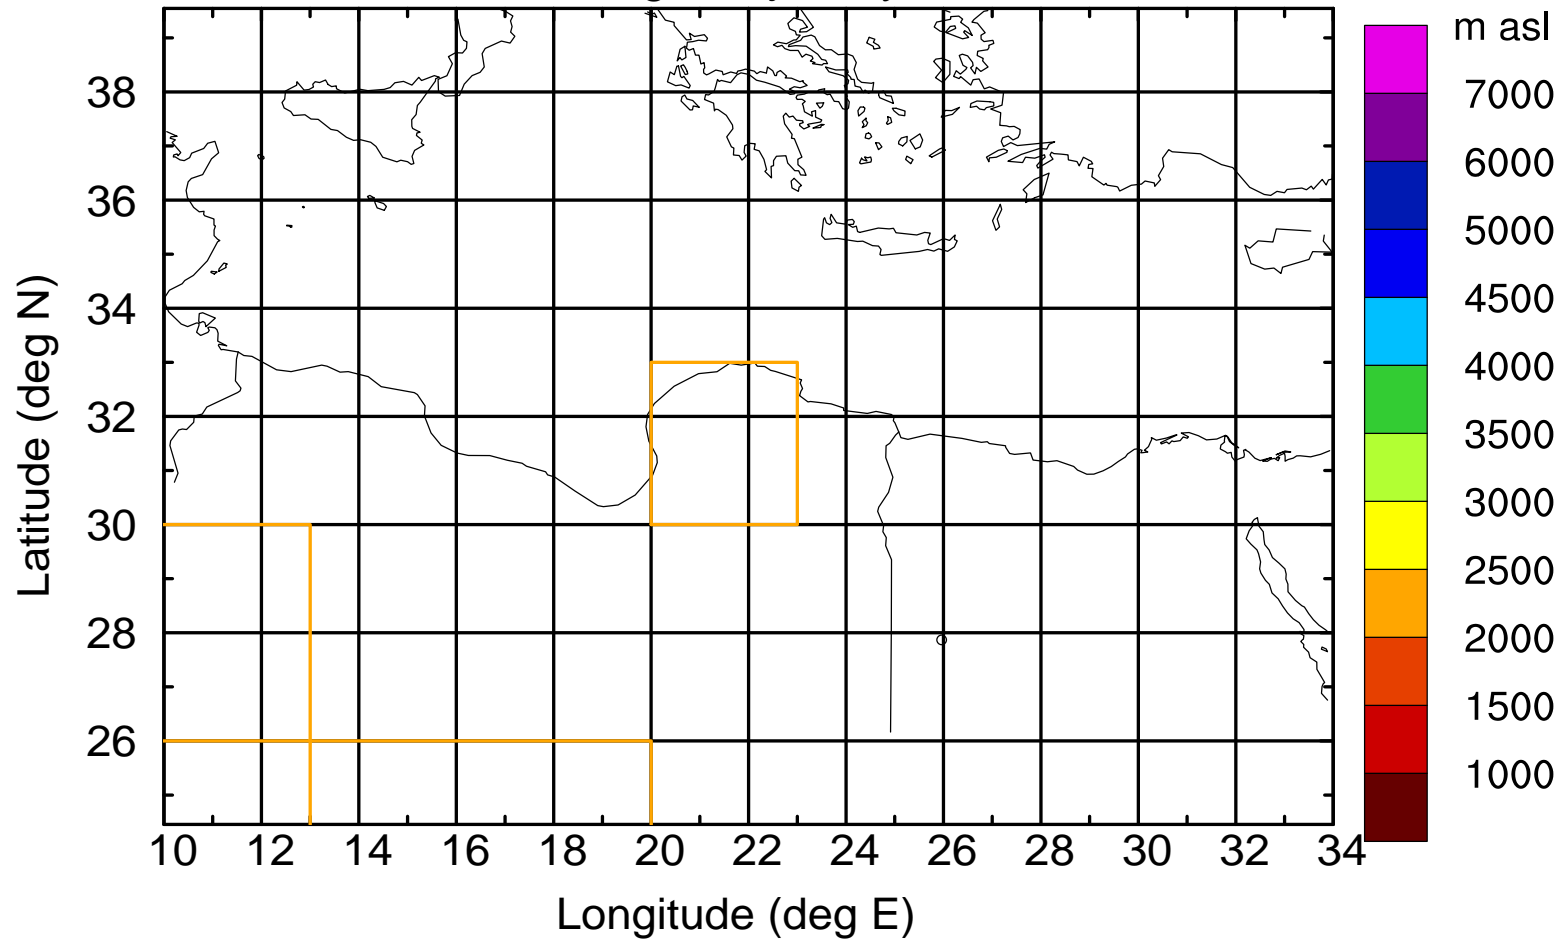

Flight trajectory

Paphos Airport ground station 20170422 3:00 UTC

Flight trajectory

Paphos Airport ground station 20170422 3:00 UTC

Flight trajectory

Paphos Airport ground station 20170422 3:00 UTC

Flight trajectory