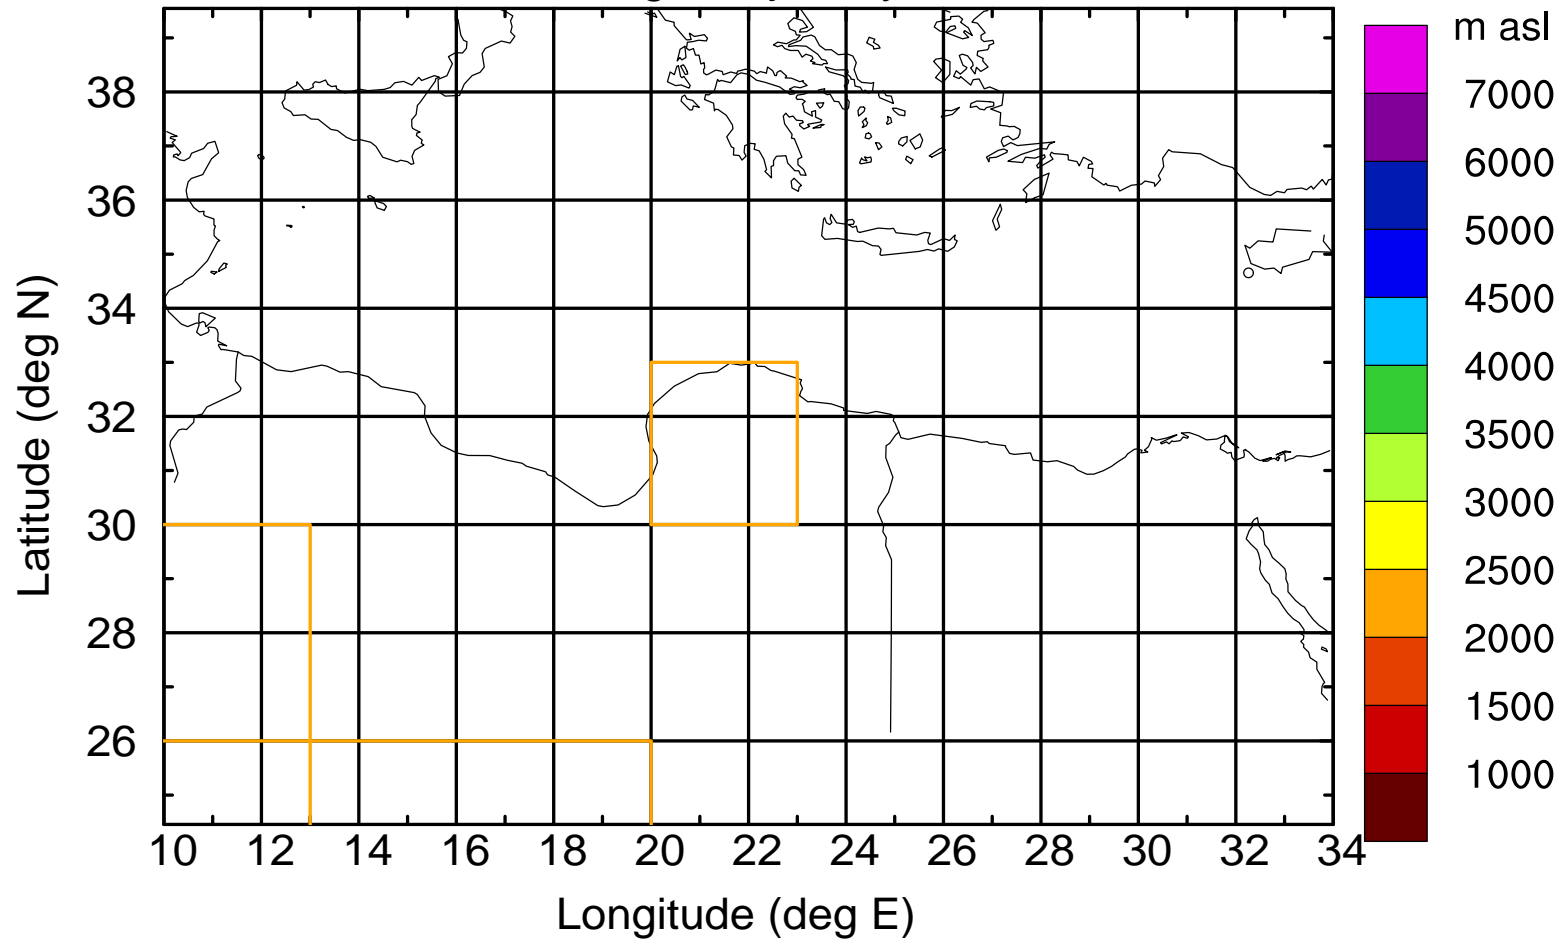

Paphos Airport ground station 20170422 3:00 UTC

Flight trajectory