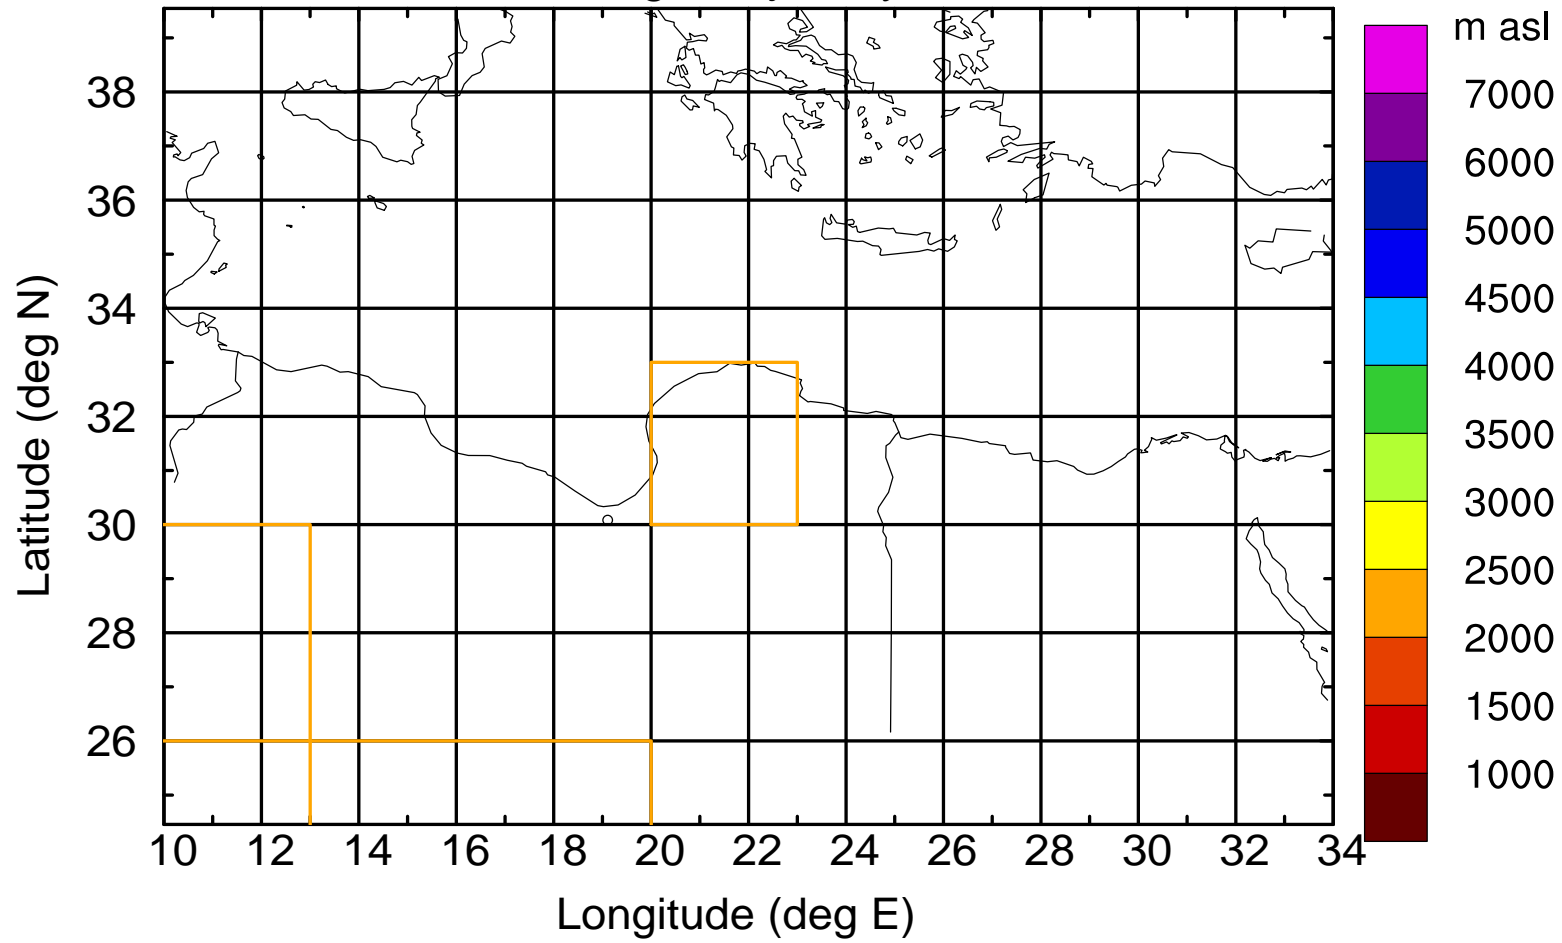

Paphos Airport ground station 20170422 3:00 UTC

Flight trajectory

Paphos Airport ground station 20170422 3:00 UTC

Flight trajectory

Paphos Airport ground station 20170422 3:00 UTC

Flight trajectory

Paphos Airport ground station 20170422 3:00 UTC