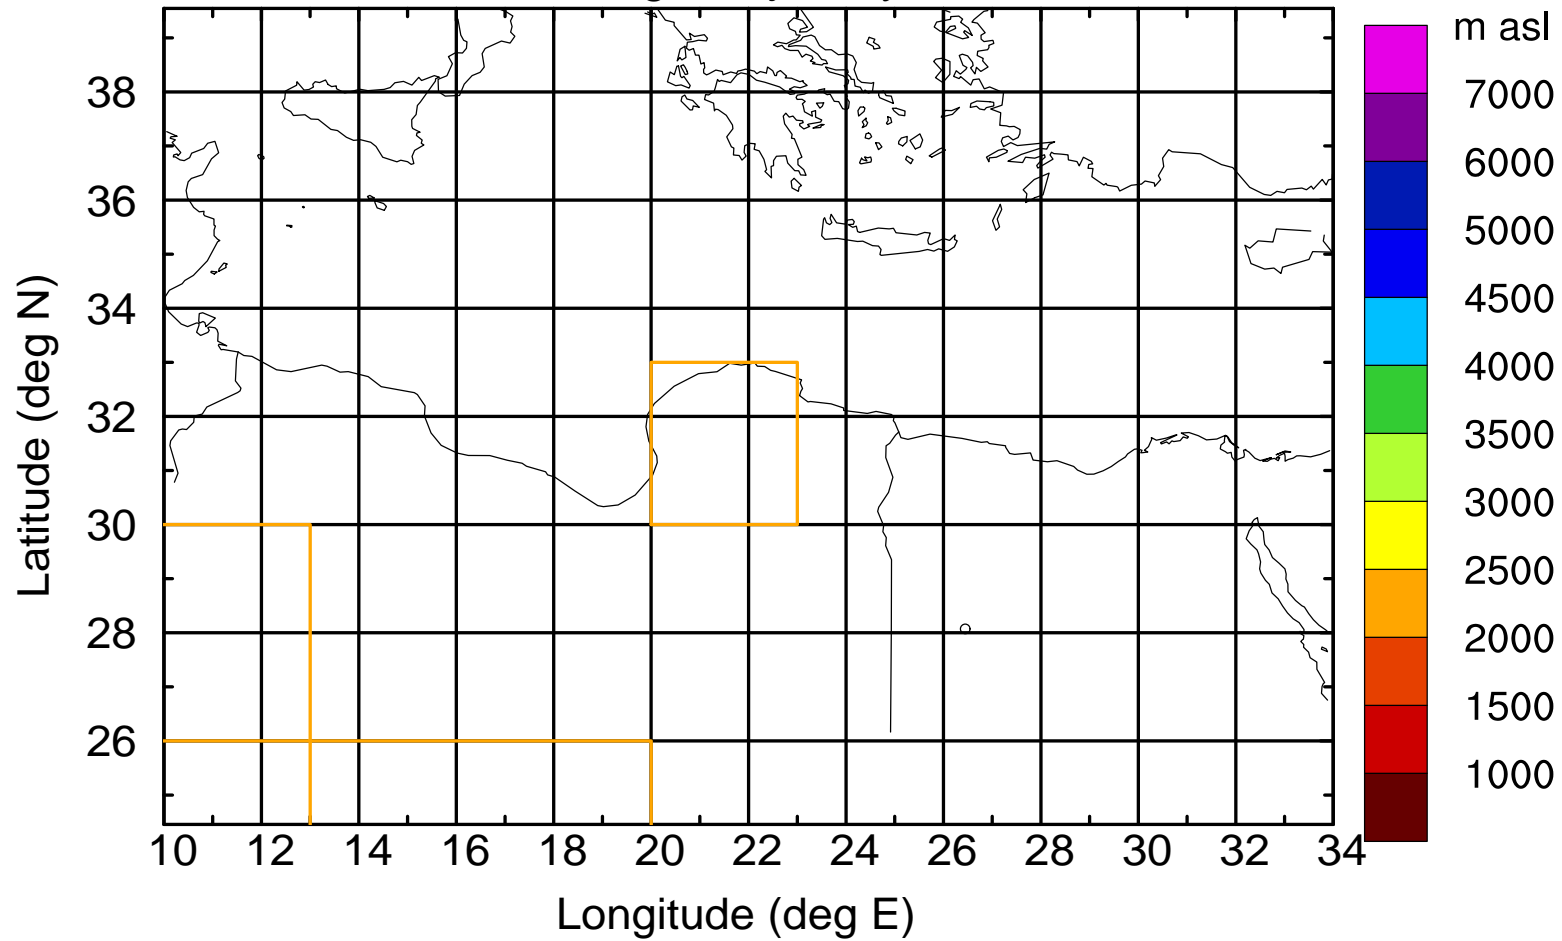

Paphos Airport ground station 20170422 3:00 UTC

Flight trajectory