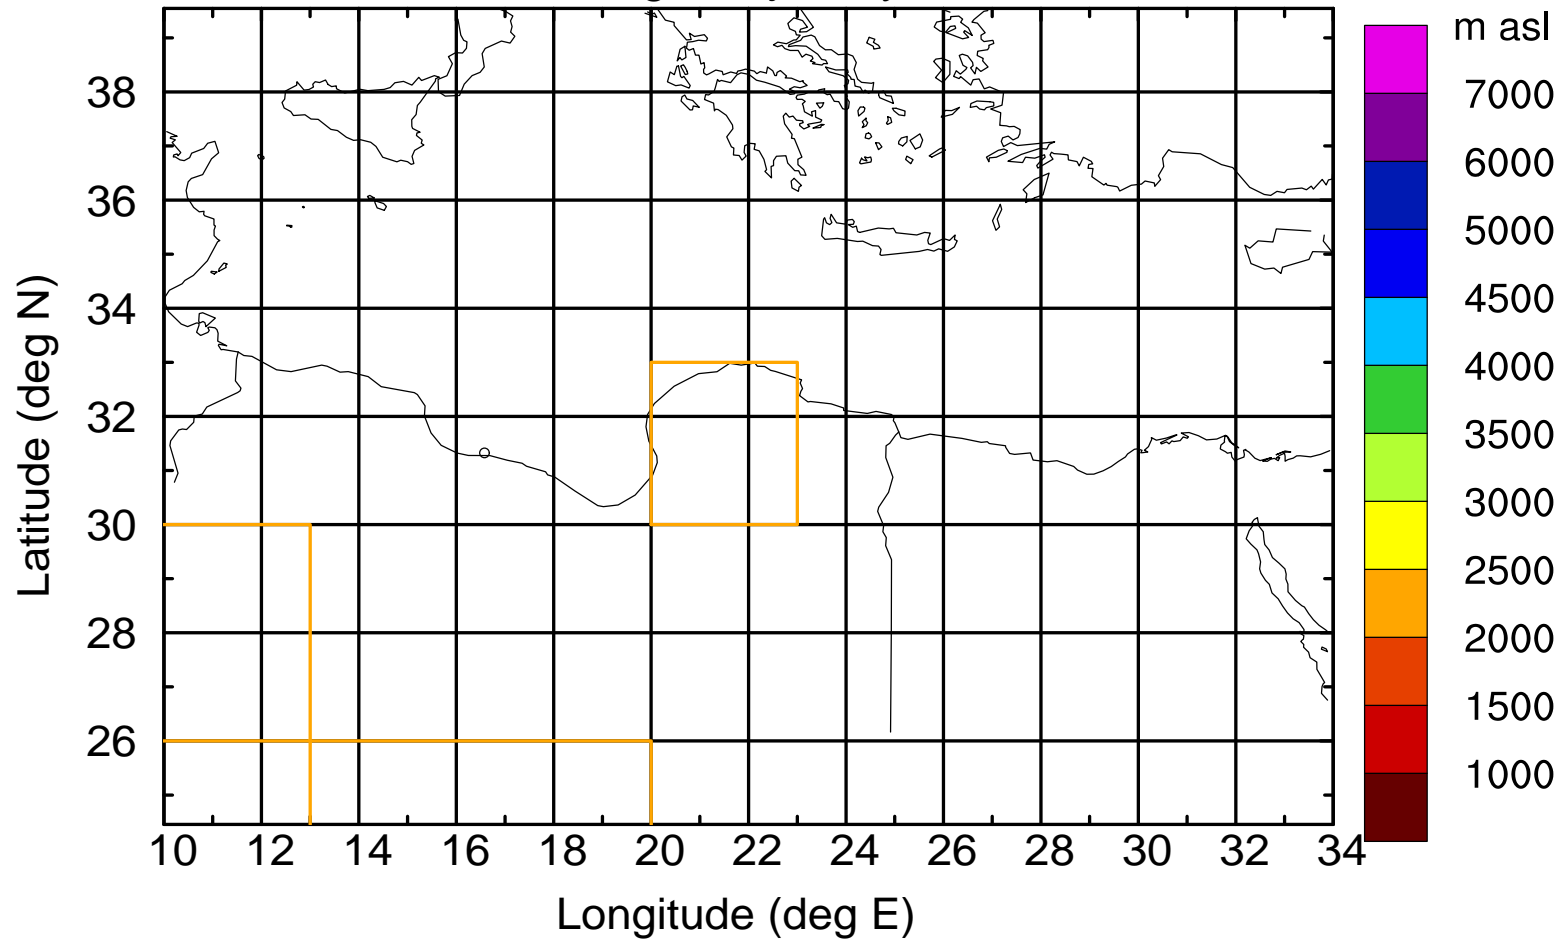

Paphos Airport ground station 20170422 3:00 UTC

Flight trajectory