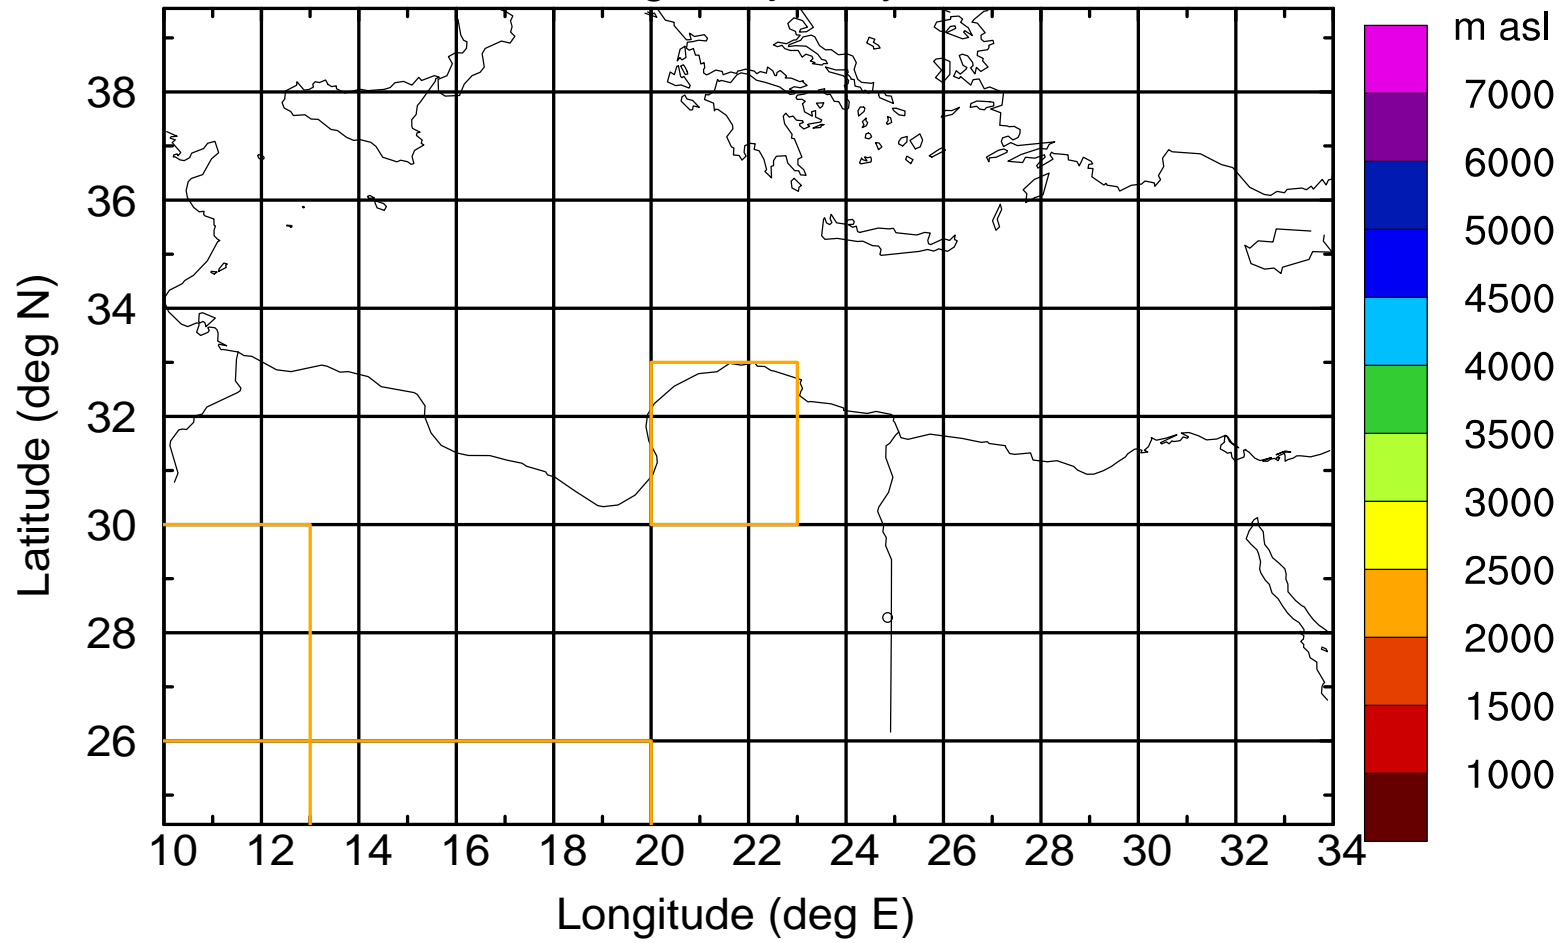

Flight trajectory

Paphos Airport ground station 20170422 3:00 UTC

Flight trajectory

Paphos Airport ground station 20170422 3:00 UTC

Flight trajectory

Paphos Airport ground station 20170422 3:00 UTC

Flight trajectory