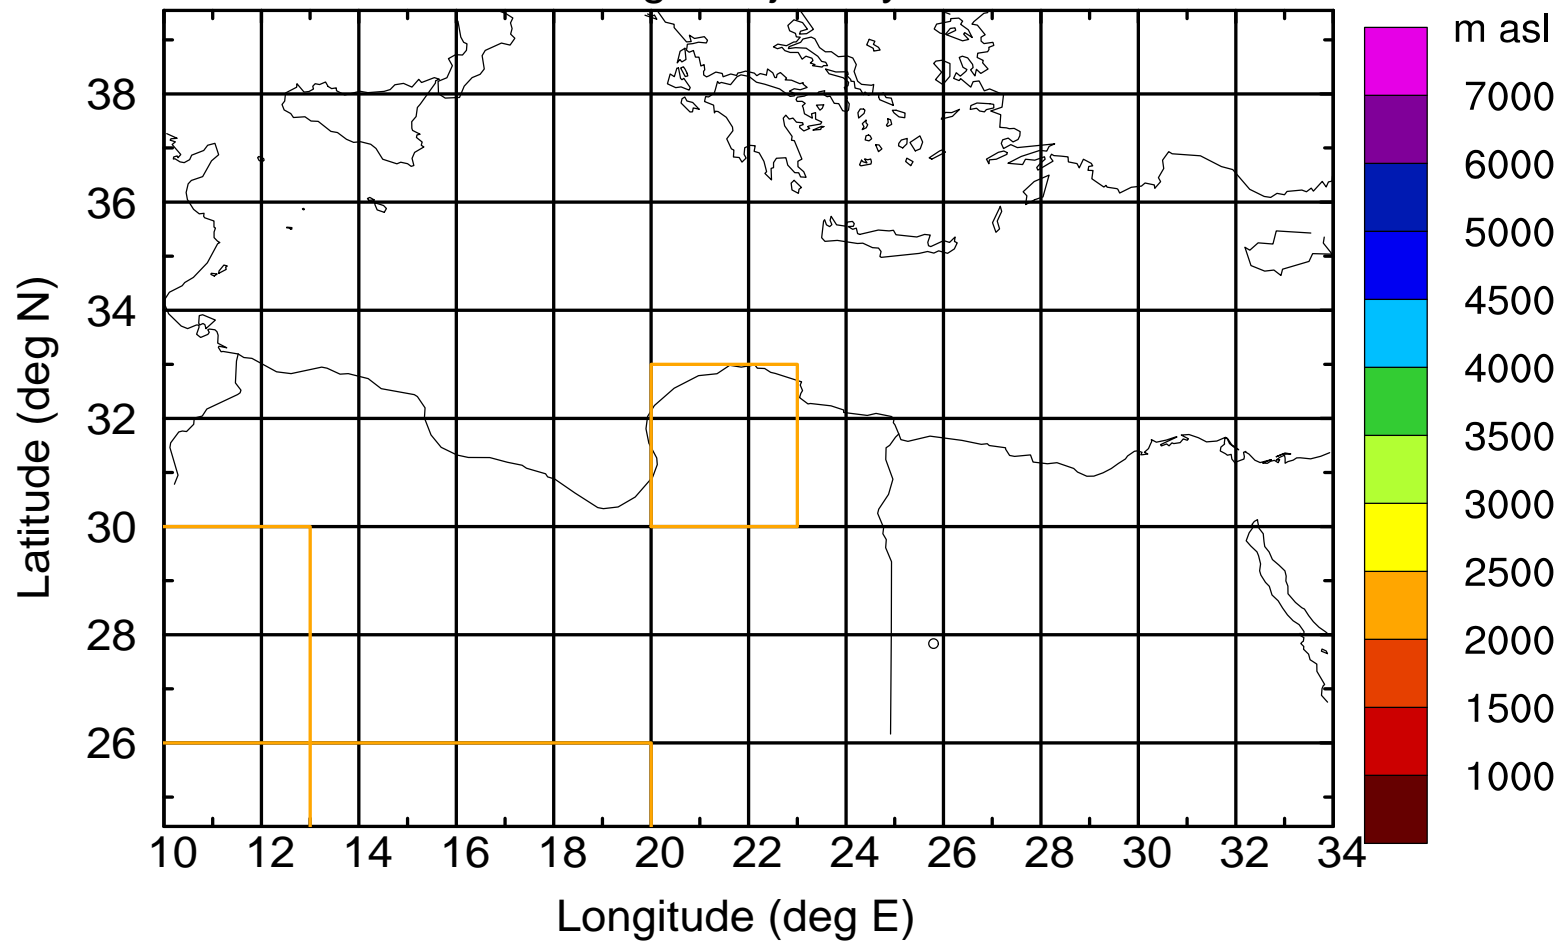

Flight trajectory

Paphos Airport ground station 20170422 3:00 UTC

Flight trajectory

Paphos Airport ground station 20170422 3:00 UTC

Flight trajectory

Paphos Airport ground station 20170422 3:00 UTC

Flight trajectory