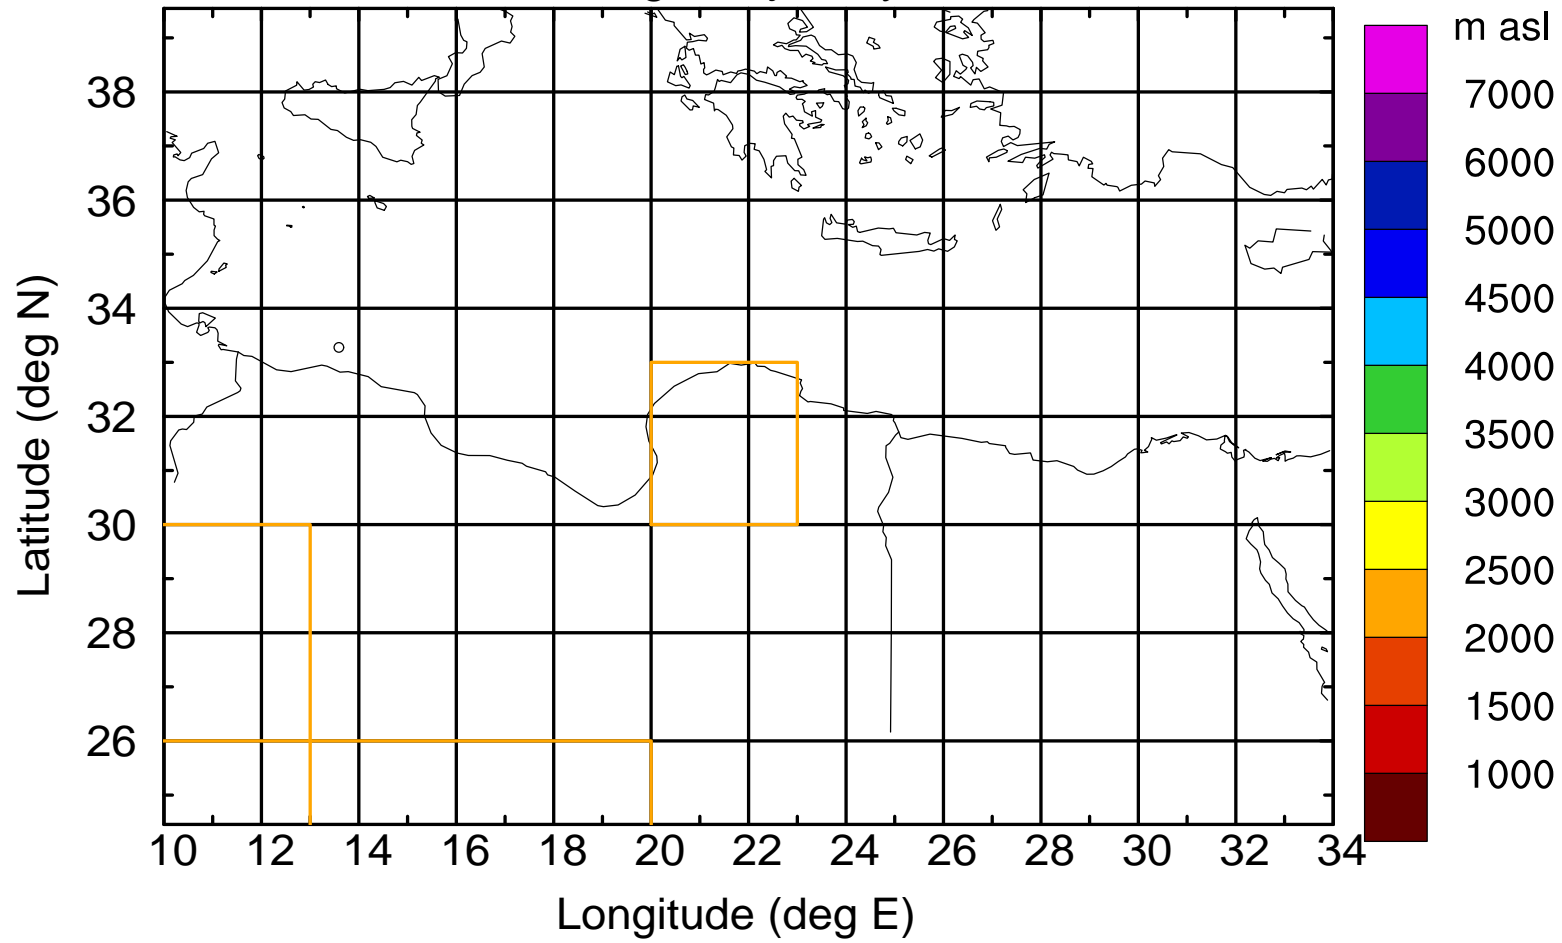

Paphos Airport ground station 20170422 3:00 UTC

Flight trajectory