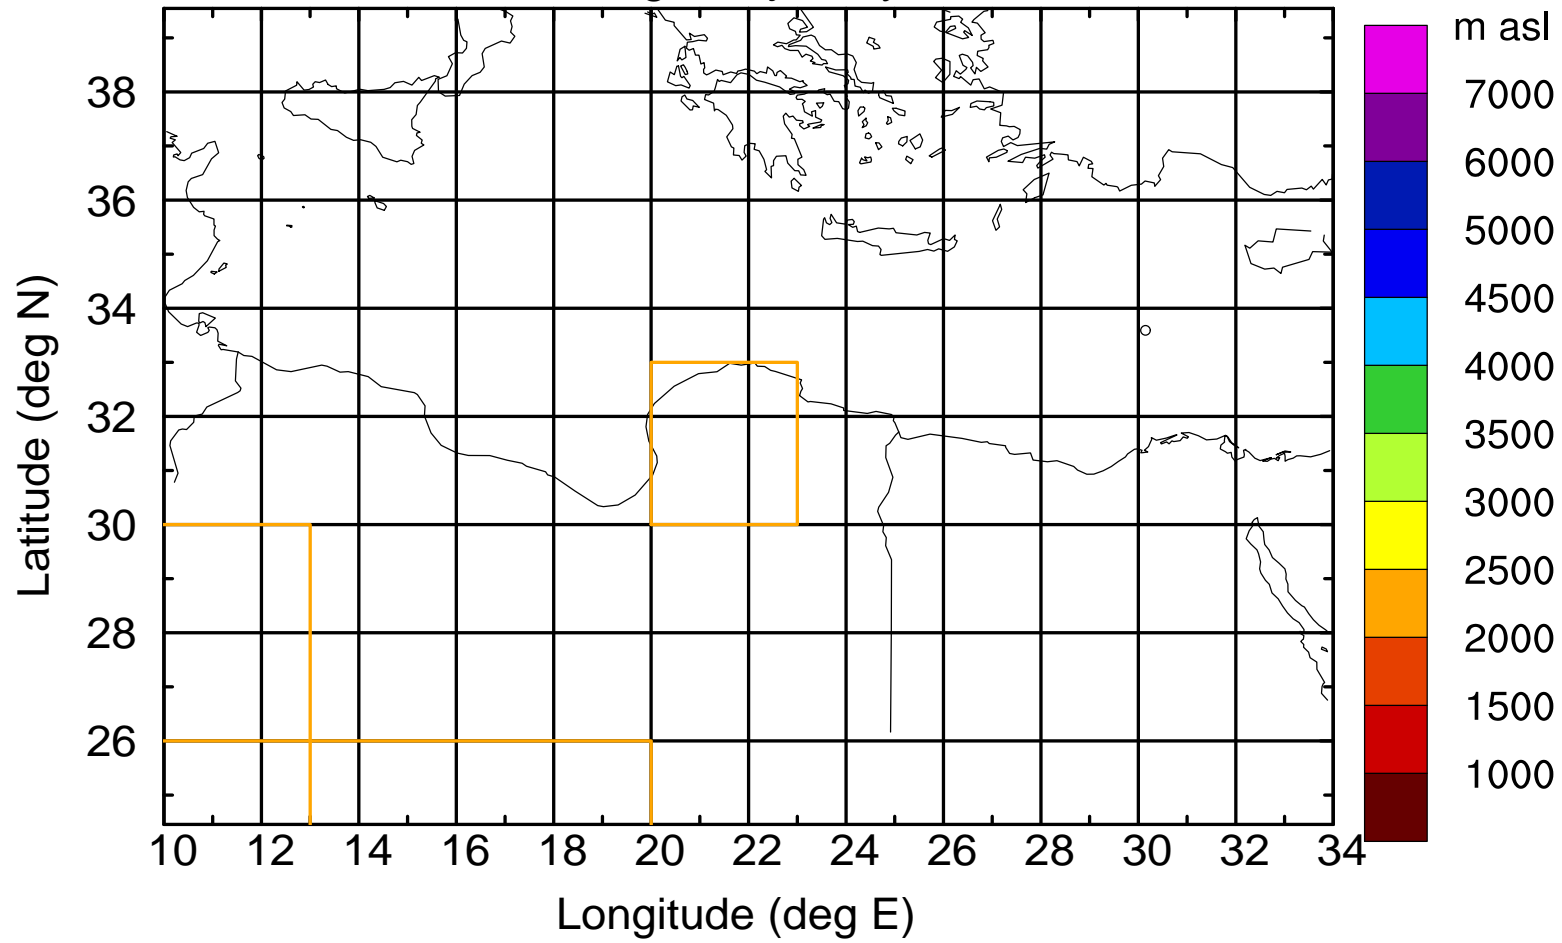

Paphos Airport ground station 20170422 3:00 UTC

Flight trajectory