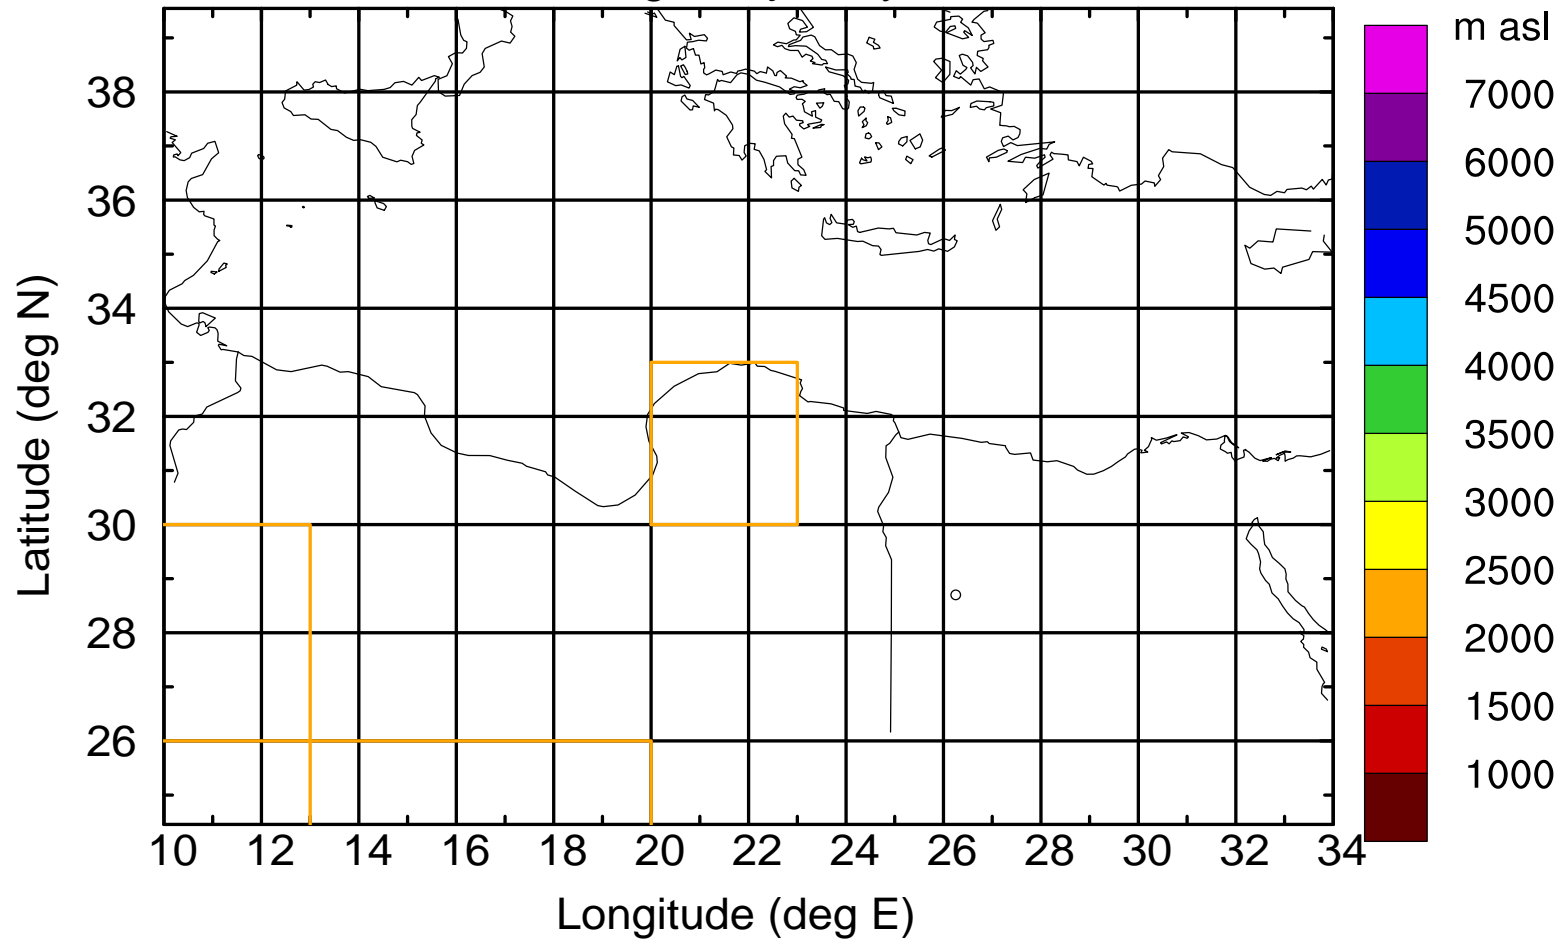

Paphos Airport ground station 20170422 3:00 UTC

Flight trajectory

Paphos Airport ground station 20170422 3:00 UTC

Flight trajectory

Paphos Airport ground station 20170422 3:00 UTC

Flight trajectory

Paphos Airport ground station 20170422 3:00 UTC