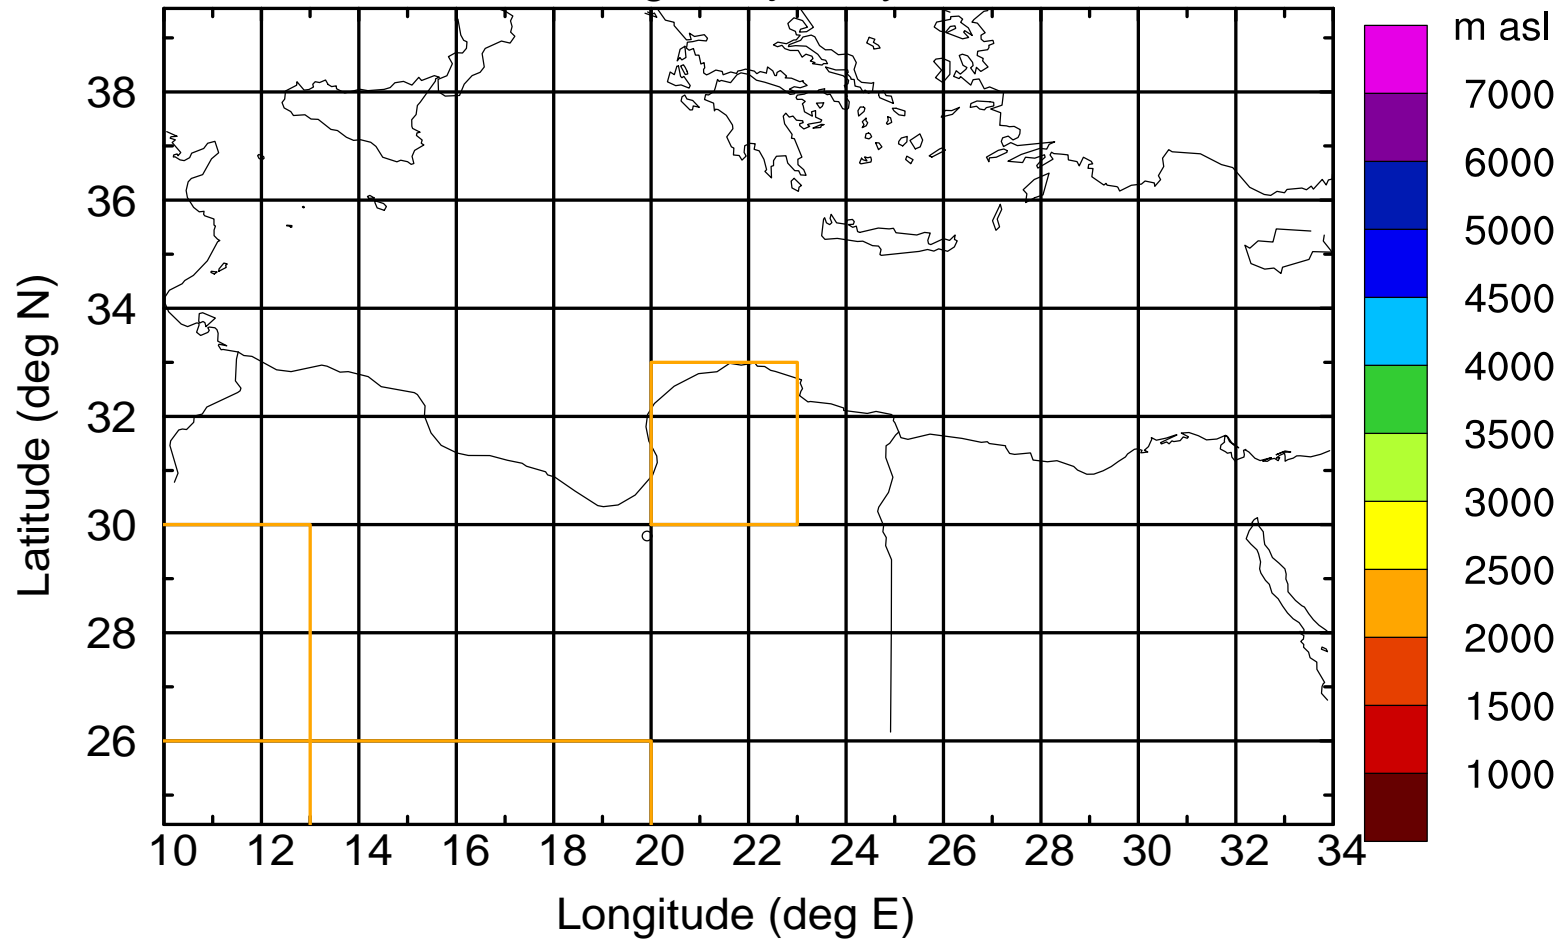

Flight trajectory

Paphos Airport ground station 20170422 3:00 UTC

Flight trajectory

Paphos Airport ground station 20170422 3:00 UTC

Flight trajectory

Paphos Airport ground station 20170422 3:00 UTC

Flight trajectory