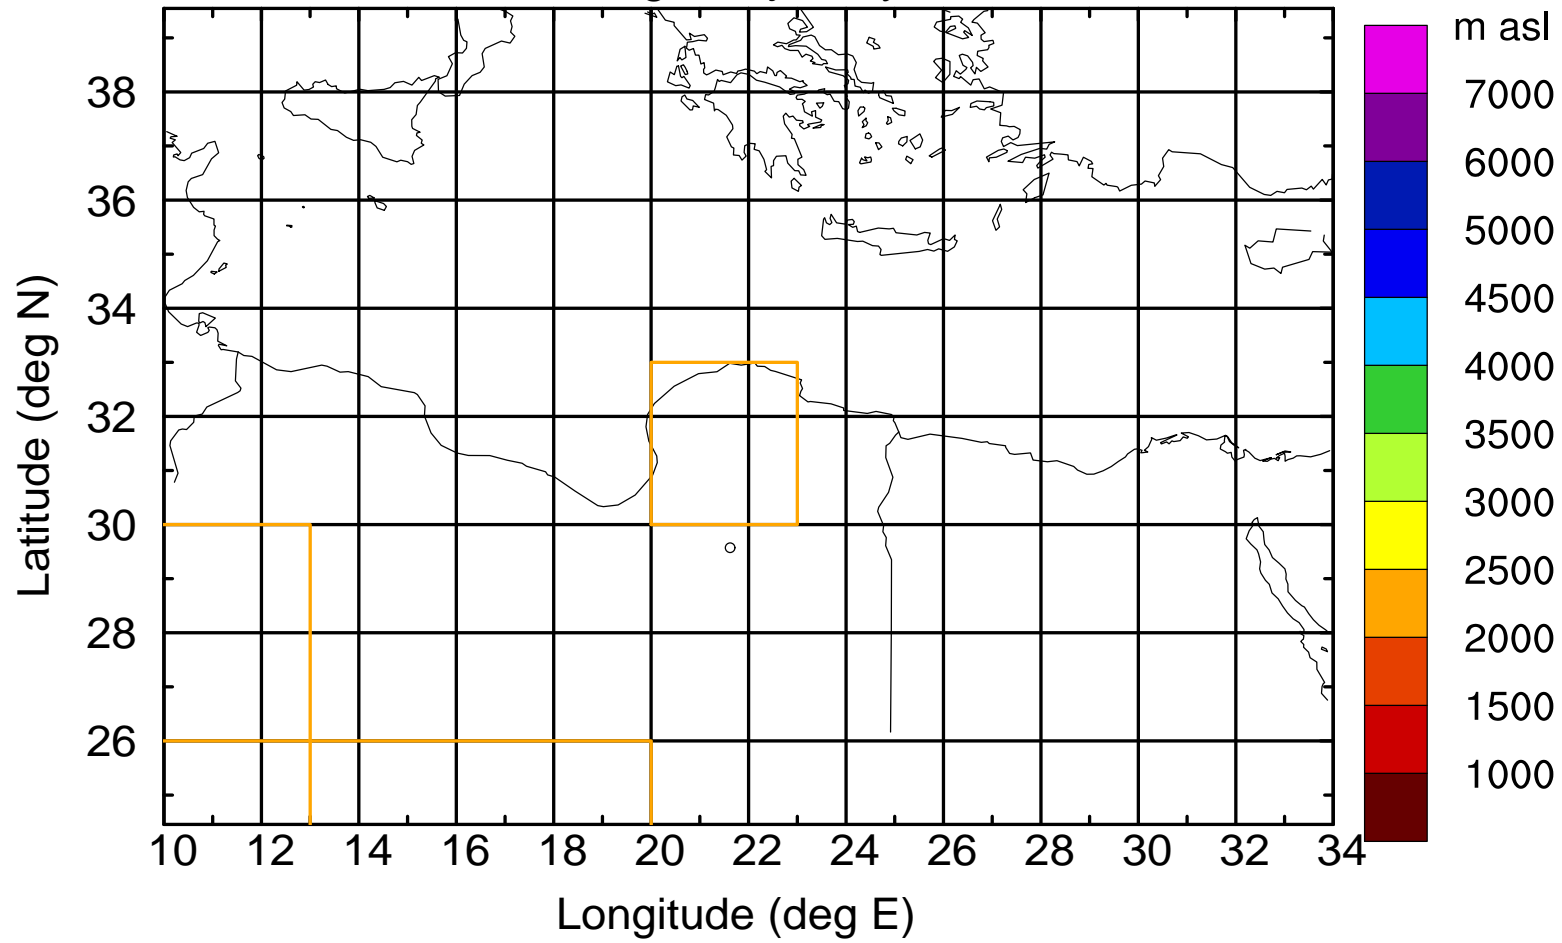

Flight trajectory

Paphos Airport ground station 20170422 3:00 UTC

Flight trajectory

Paphos Airport ground station 20170422 3:00 UTC

Flight trajectory

Paphos Airport ground station 20170422 3:00 UTC

Flight trajectory