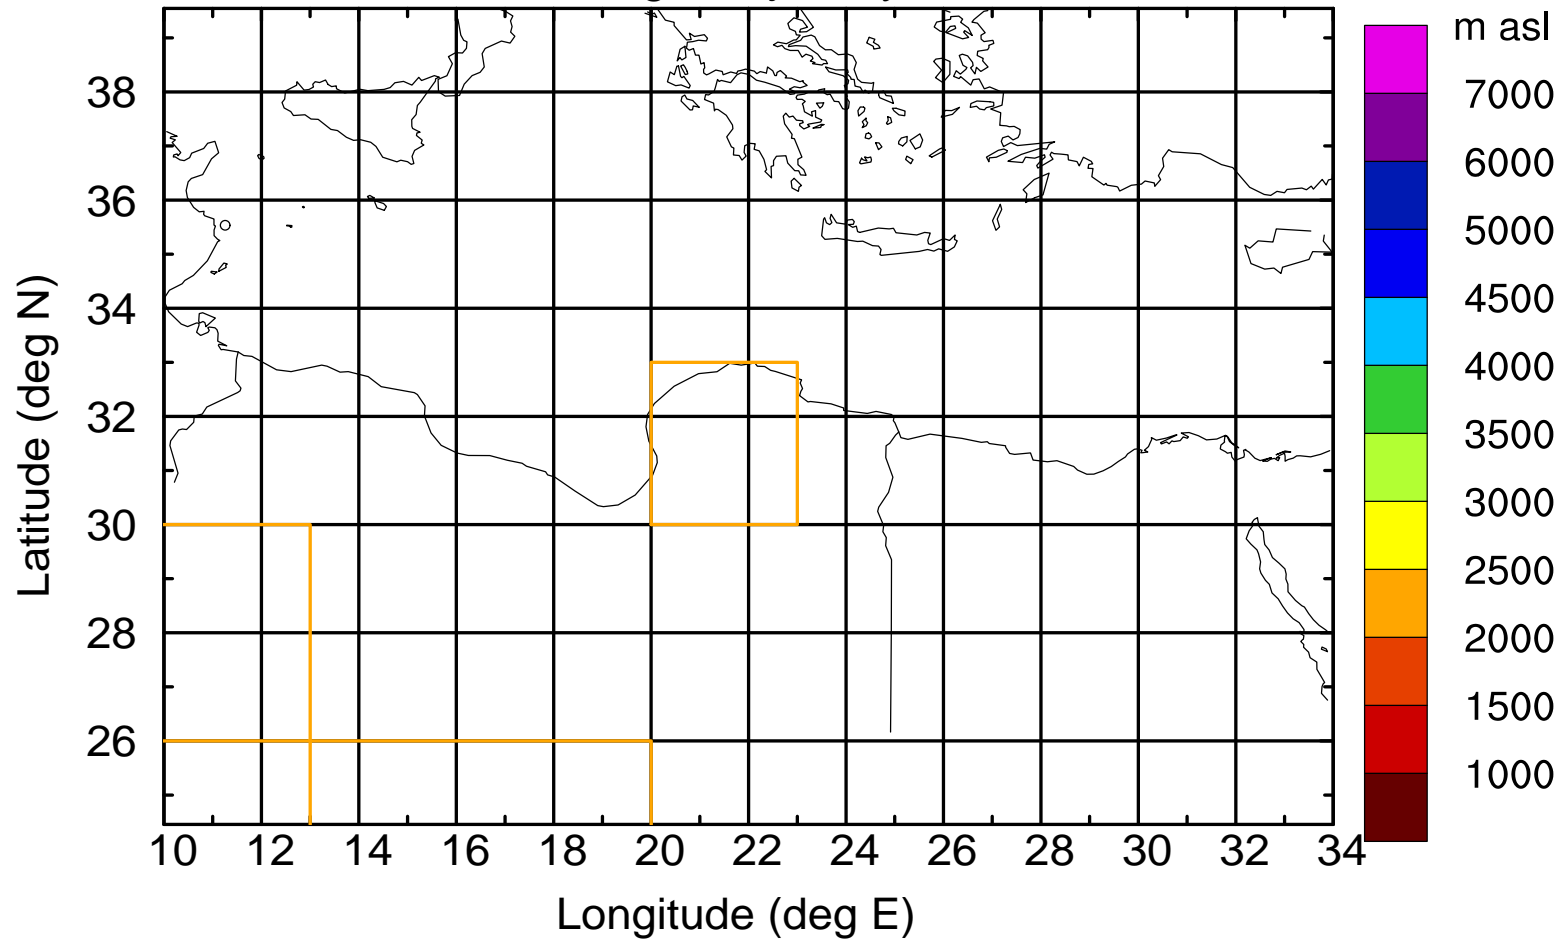

Paphos Airport ground station 20170422 3:00 UTC

Flight trajectory