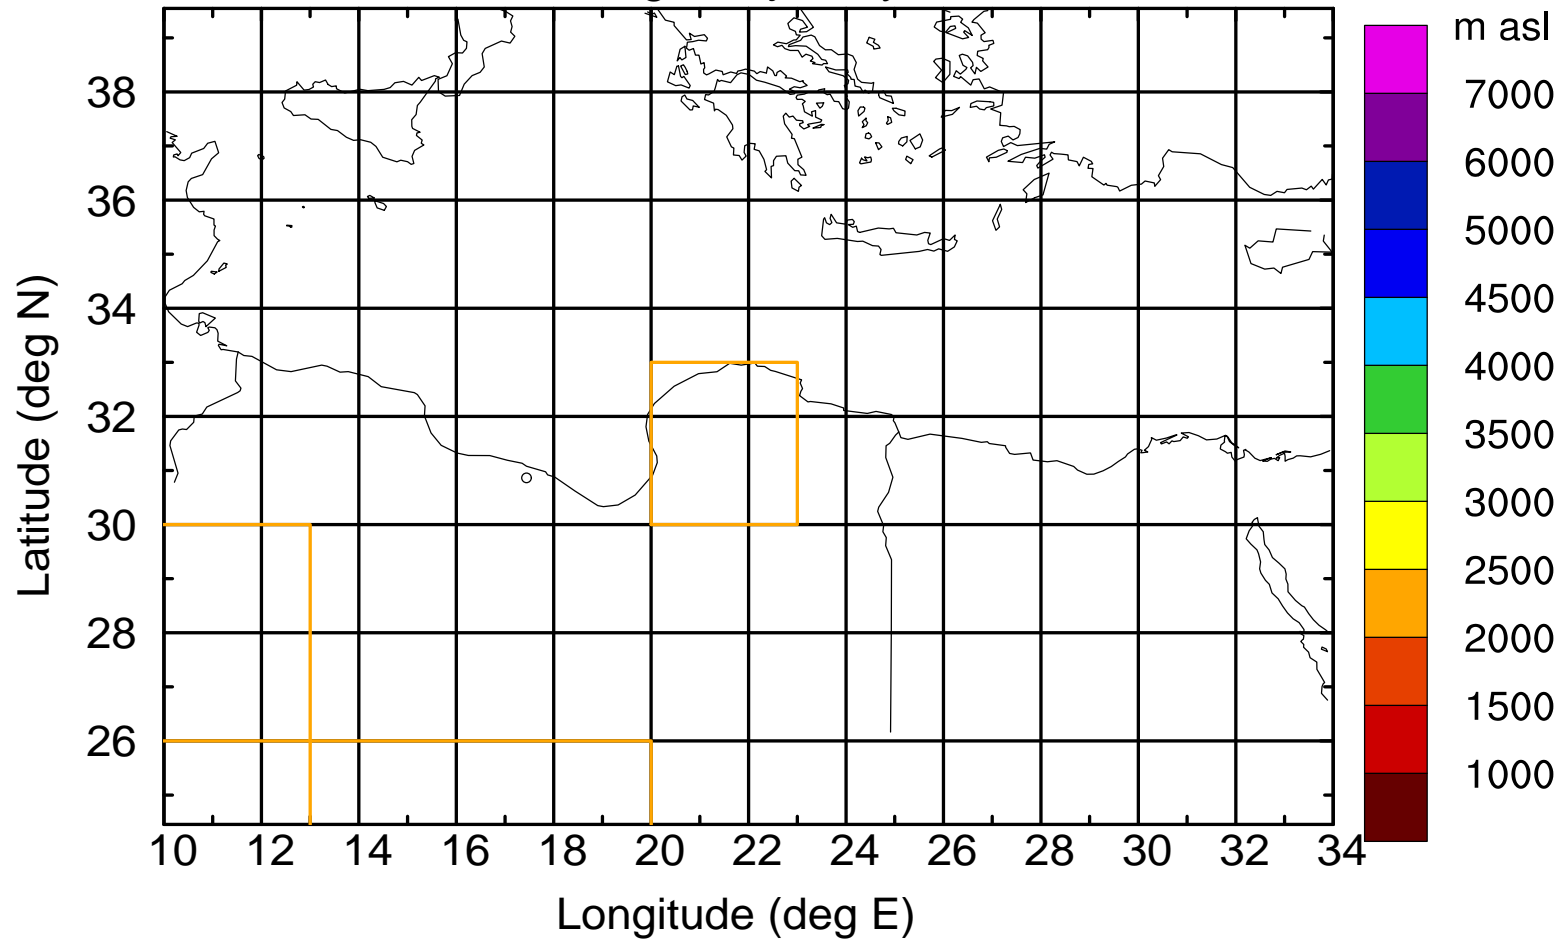

Paphos Airport ground station 20170422 3:00 UTC

Flight trajectory