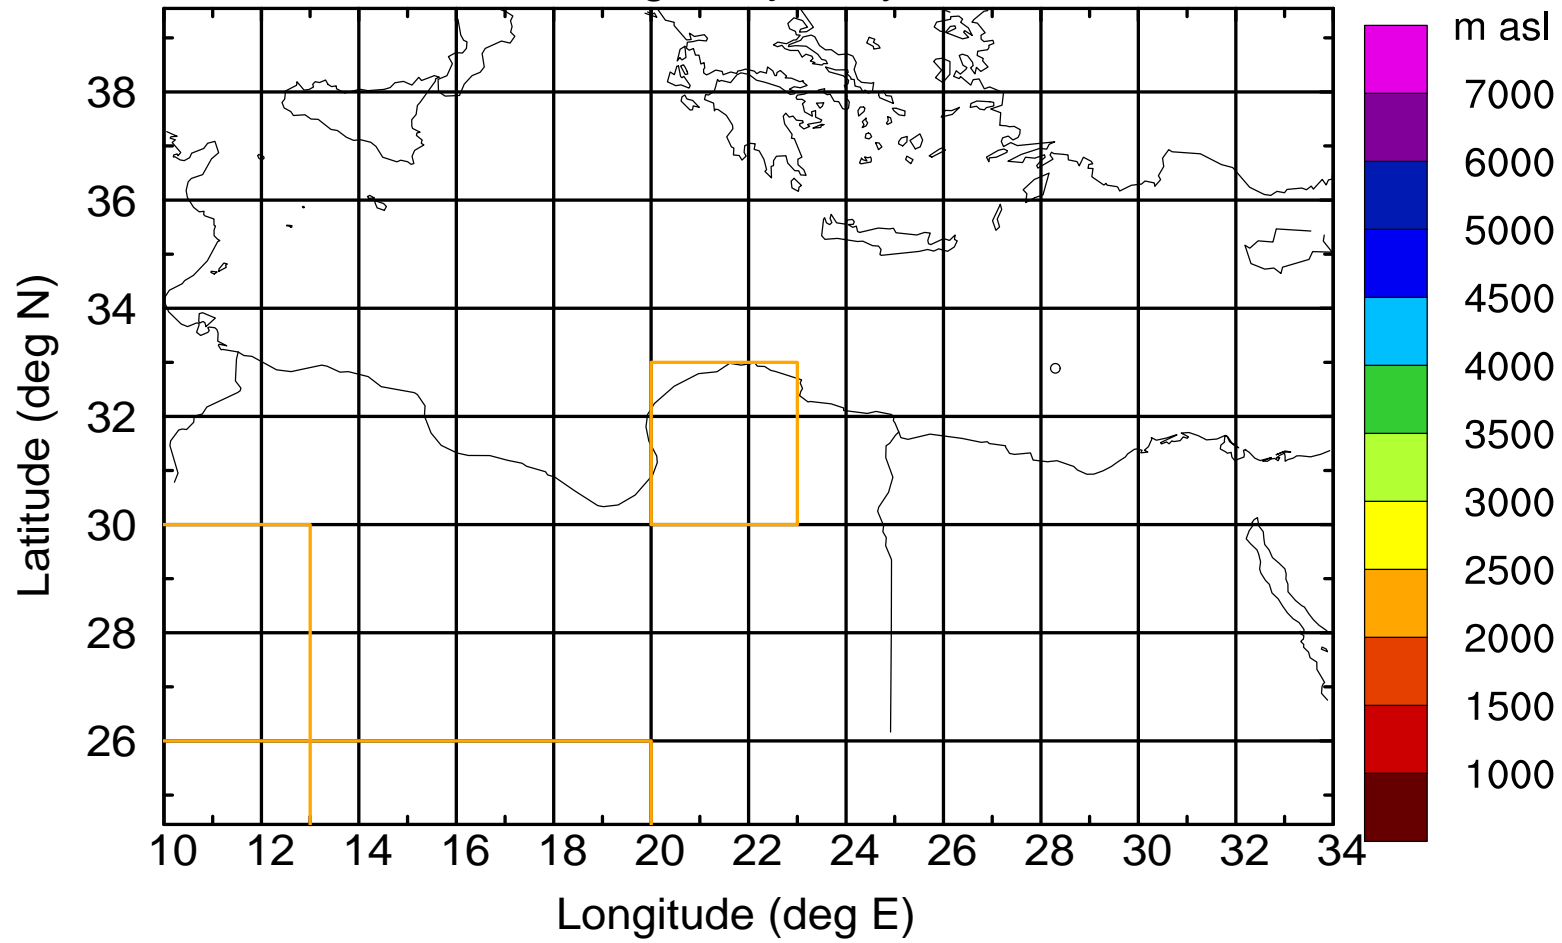

Flight trajectory

Paphos Airport ground station 20170422 3:00 UTC

Flight trajectory

Paphos Airport ground station 20170422 3:00 UTC

Flight trajectory

Paphos Airport ground station 20170422 3:00 UTC

Flight trajectory