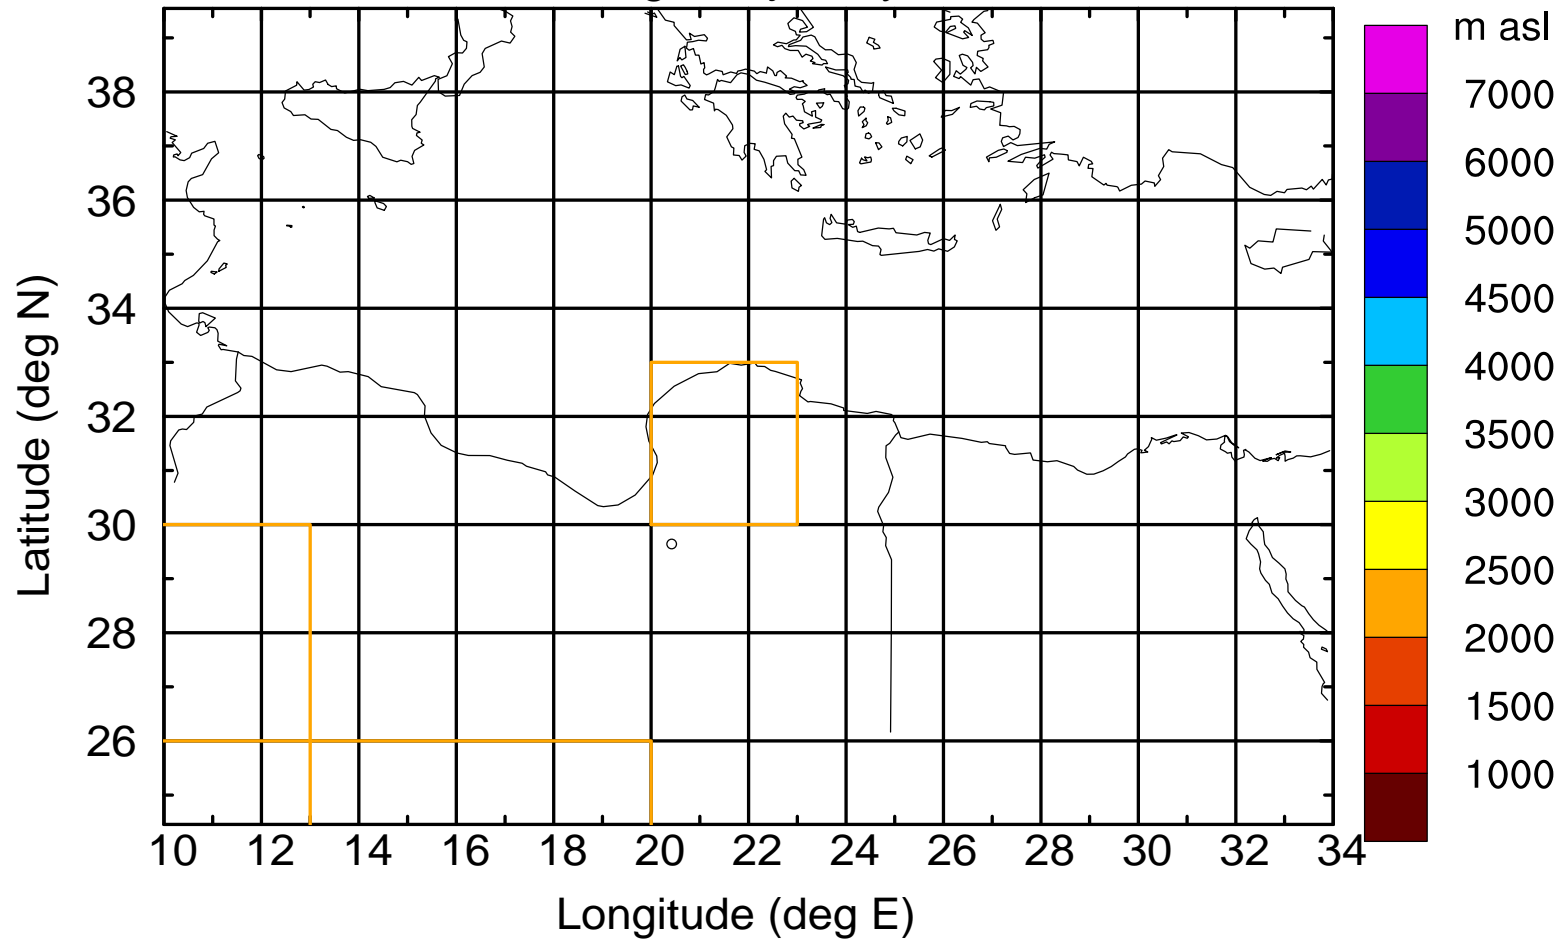

Paphos Airport ground station 20170422 3:00 UTC

Flight trajectory