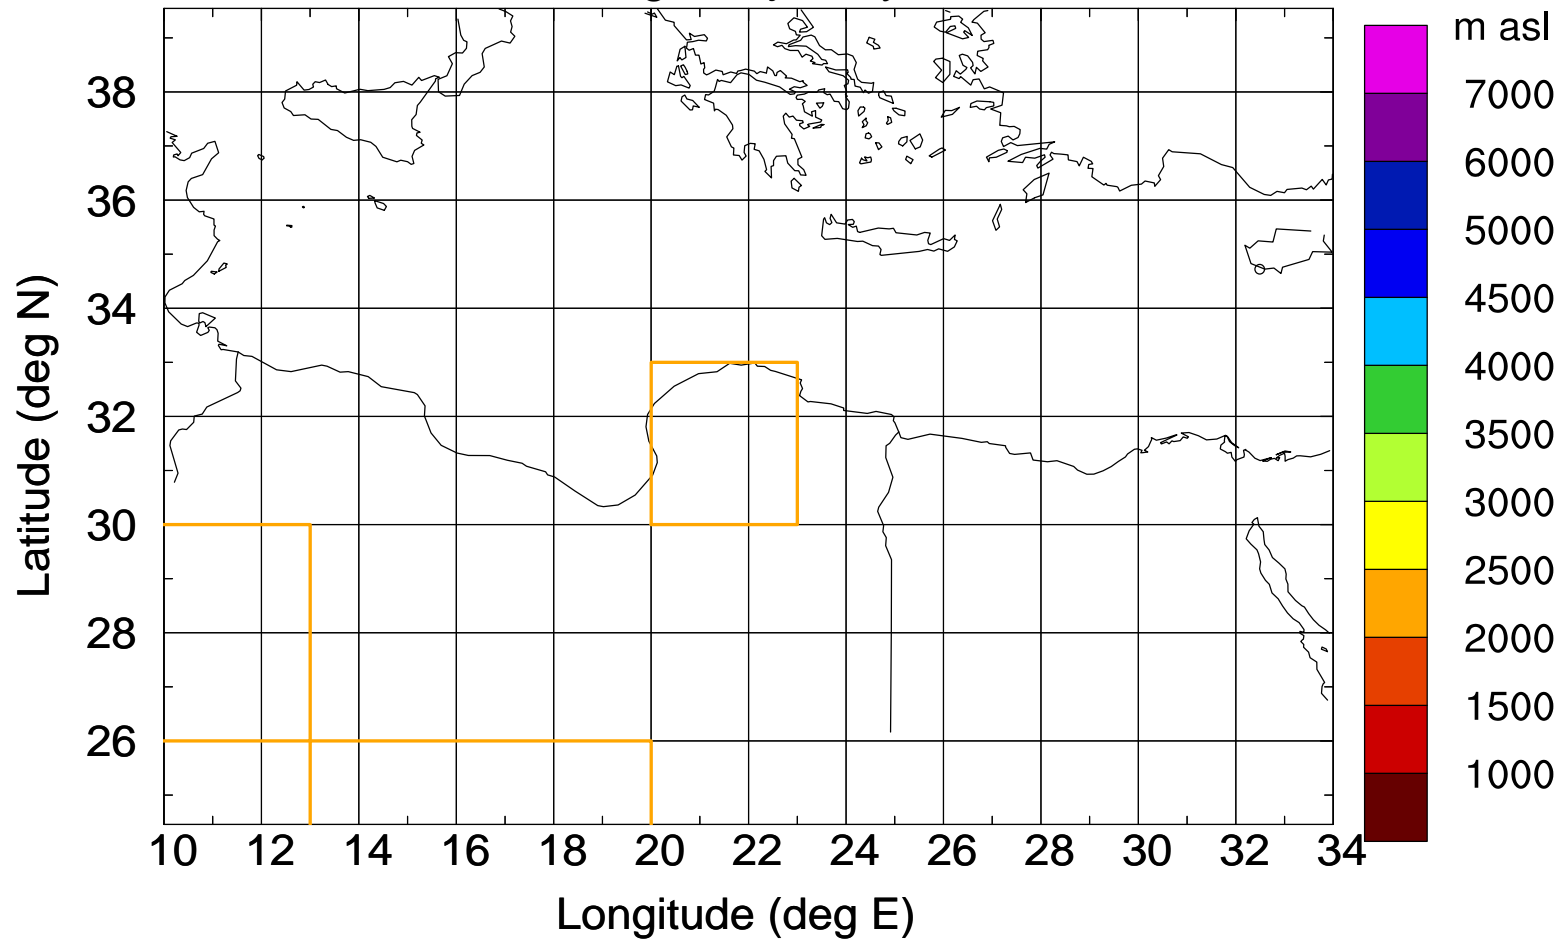

Paphos Airport ground station 20170422 3:00 UTC

Flight trajectory

Paphos Airport ground station 20170422 3:00 UTC

Flight trajectory

Paphos Airport ground station 20170422 3:00 UTC

Flight trajectory

Paphos Airport ground station 20170422 3:00 UTC