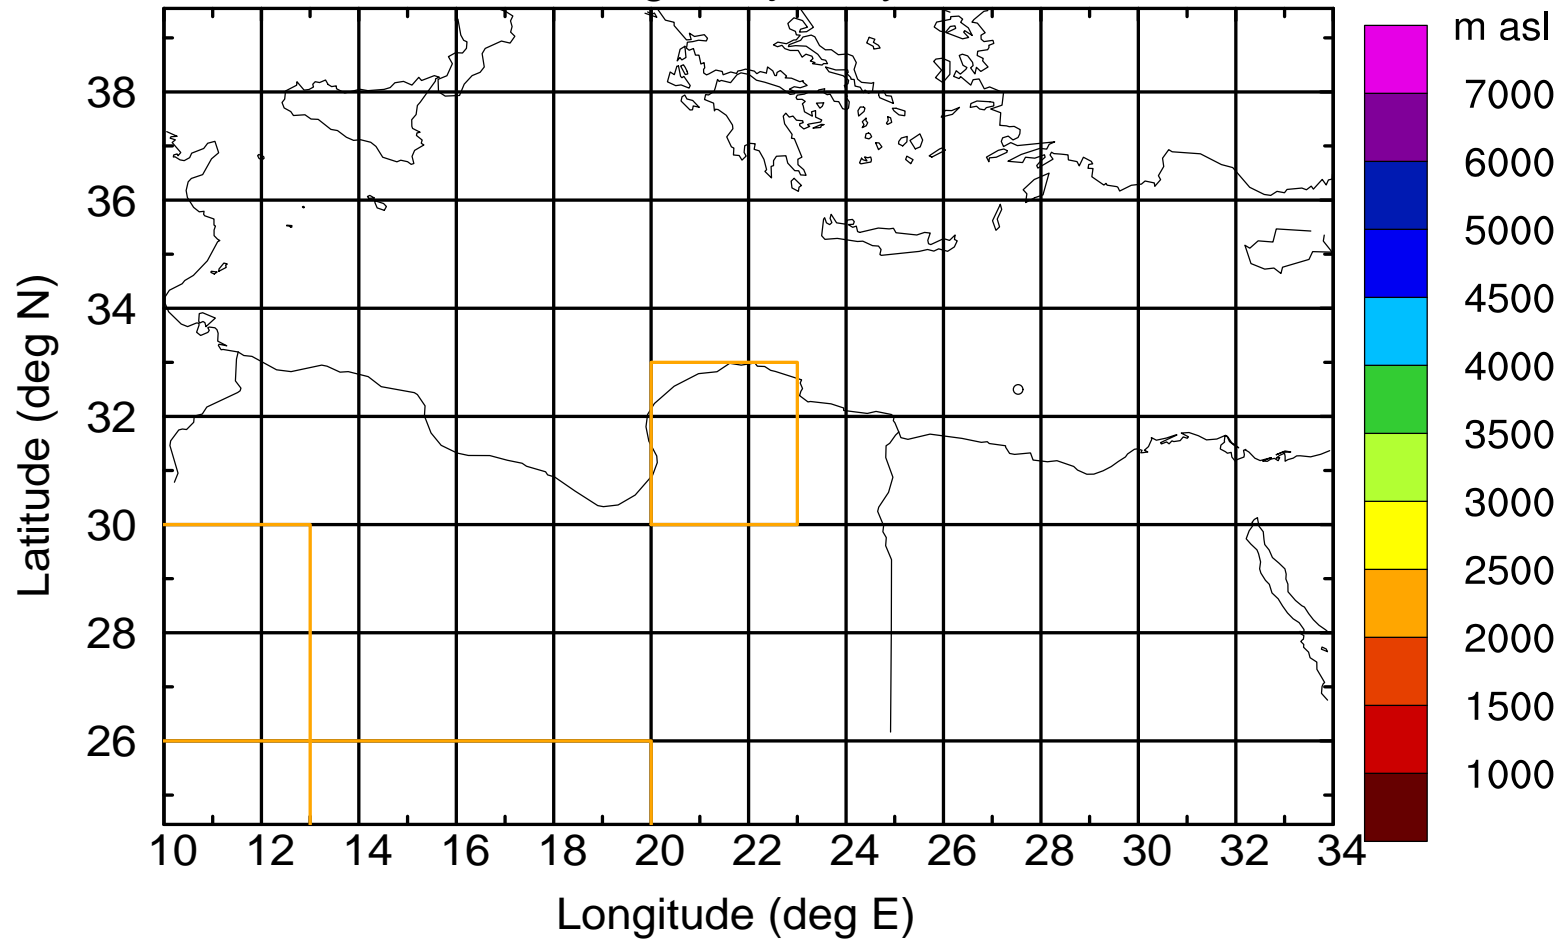

Paphos Airport ground station 20170422 3:00 UTC

Flight trajectory