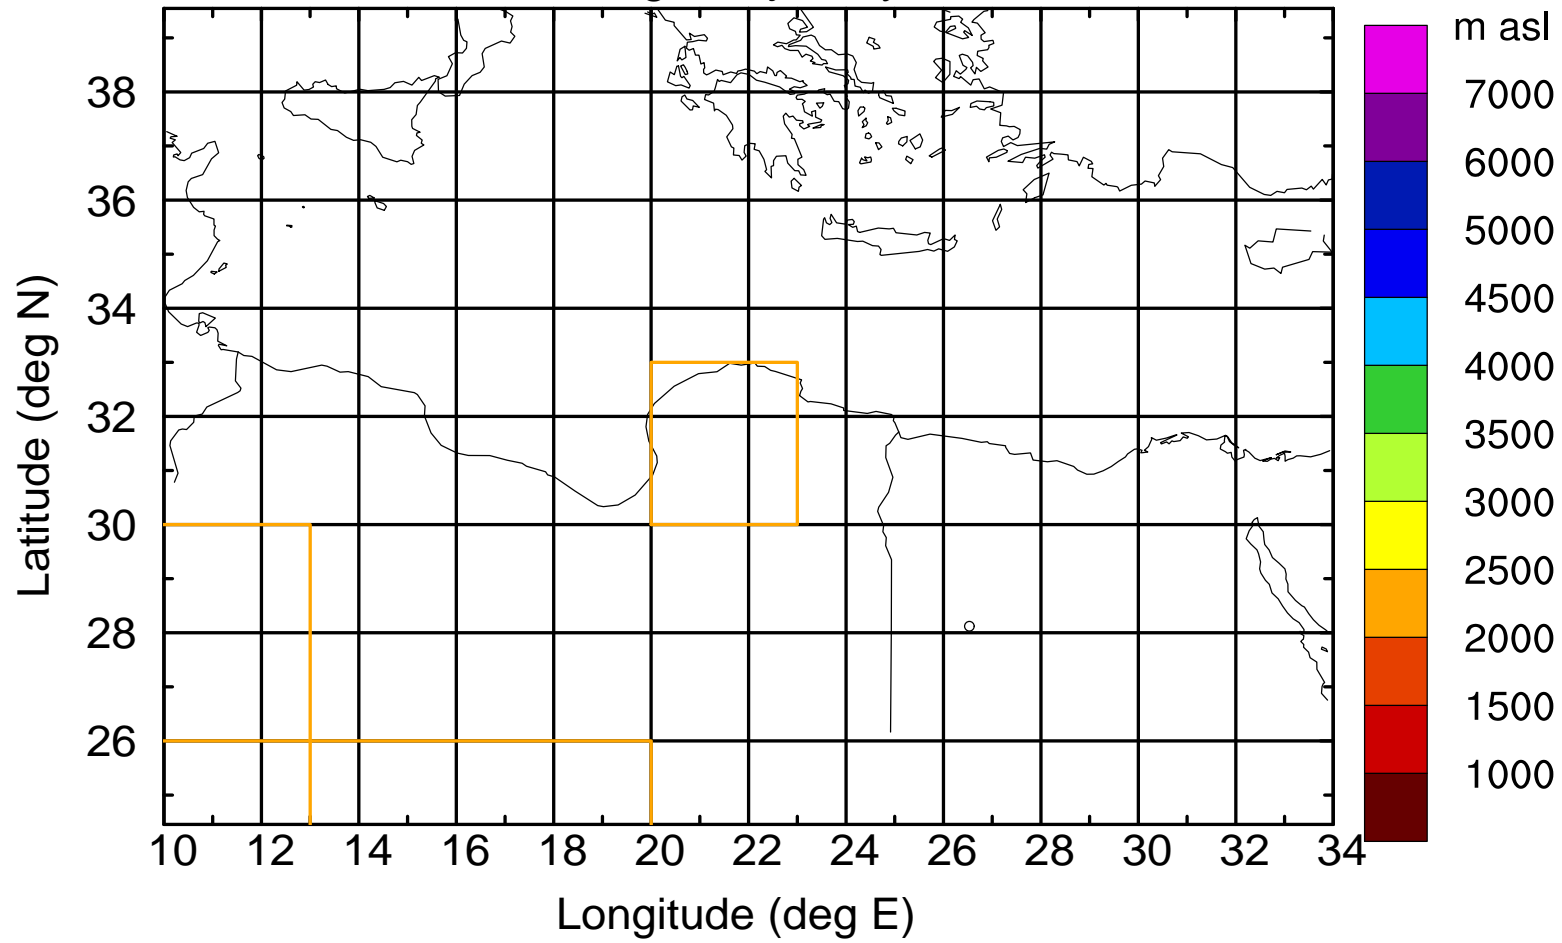

Paphos Airport ground station 20170422 3:00 UTC

Flight trajectory