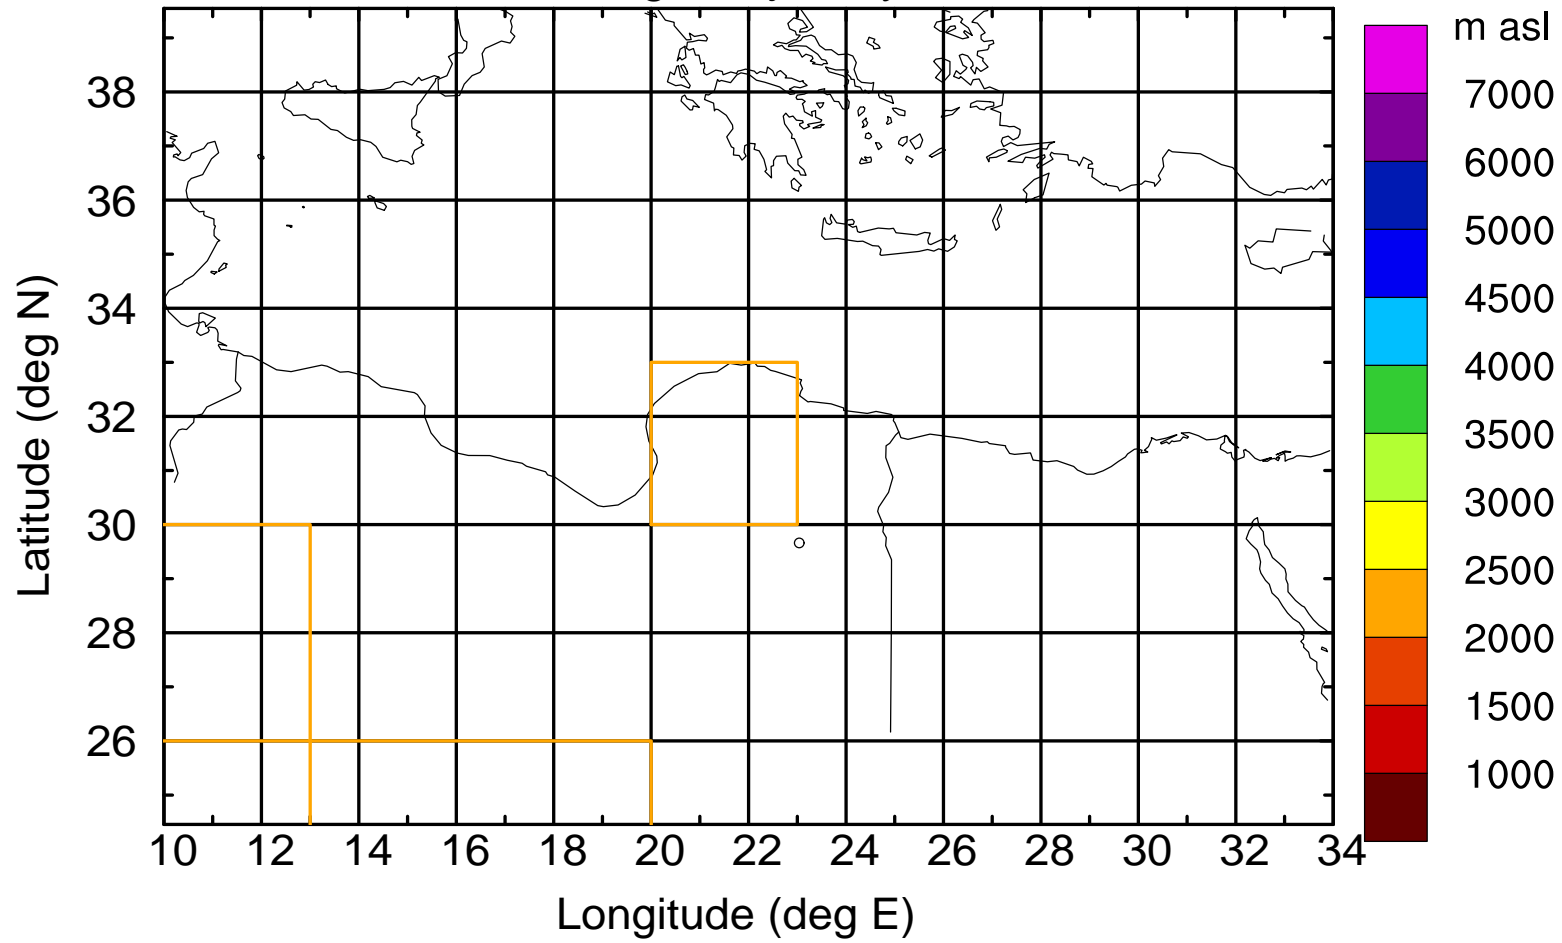

Paphos Airport ground station 20170422 3:00 UTC

Flight trajectory