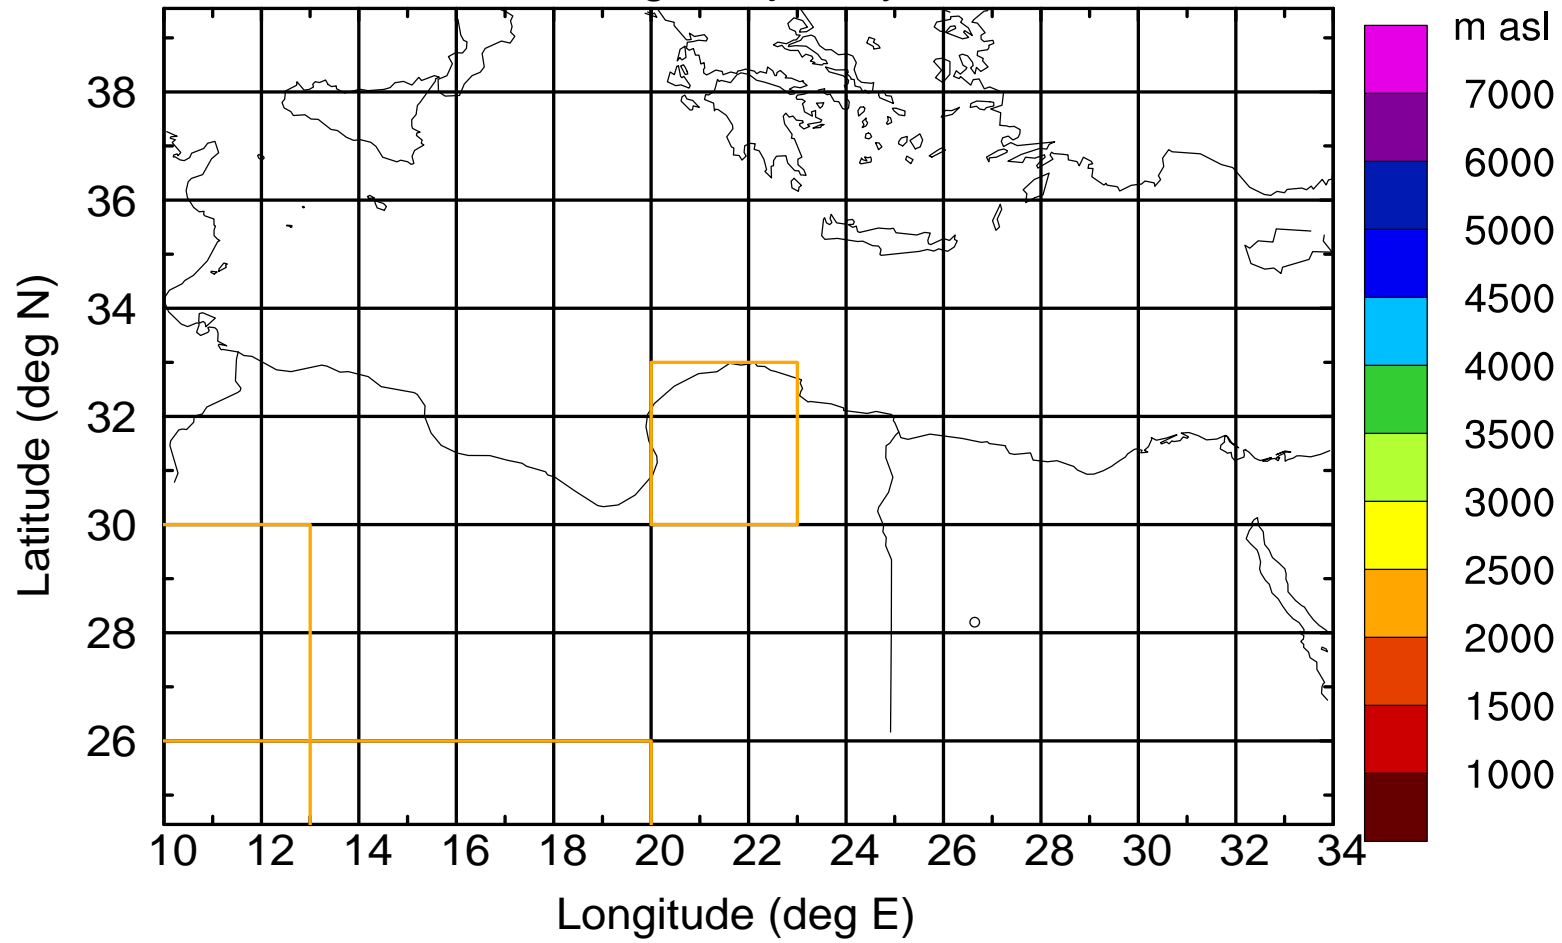

Flight trajectory

Paphos Airport ground station 20170422 3:00 UTC

Flight trajectory

Paphos Airport ground station 20170422 3:00 UTC

Flight trajectory

Paphos Airport ground station 20170422 3:00 UTC

Flight trajectory