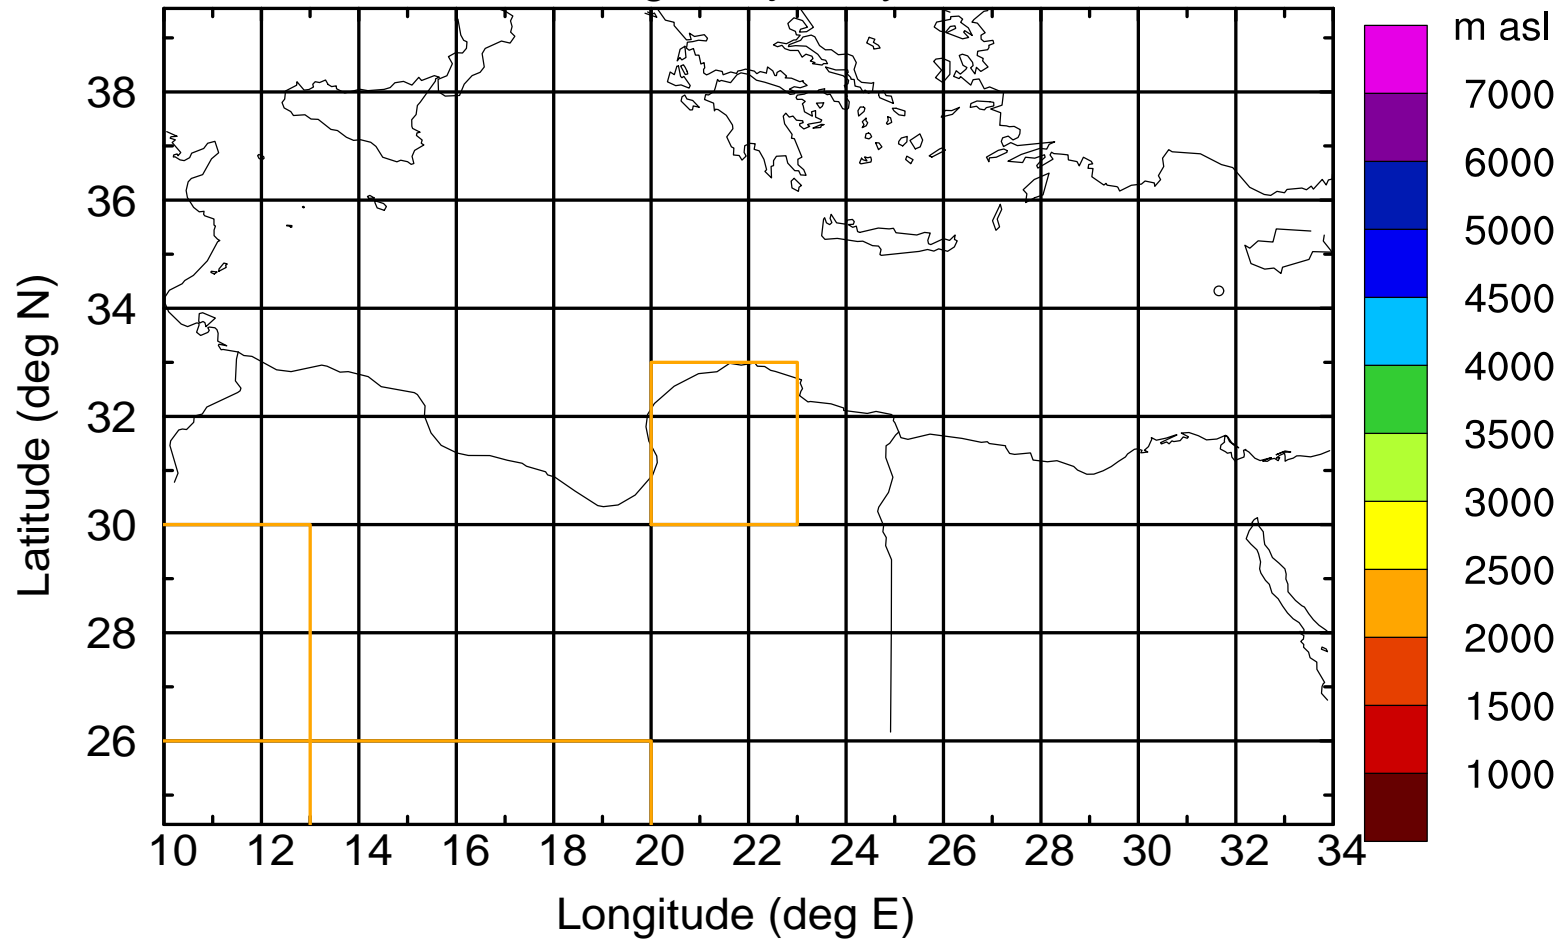

Paphos Airport ground station 20170422 3:00 UTC

Flight trajectory