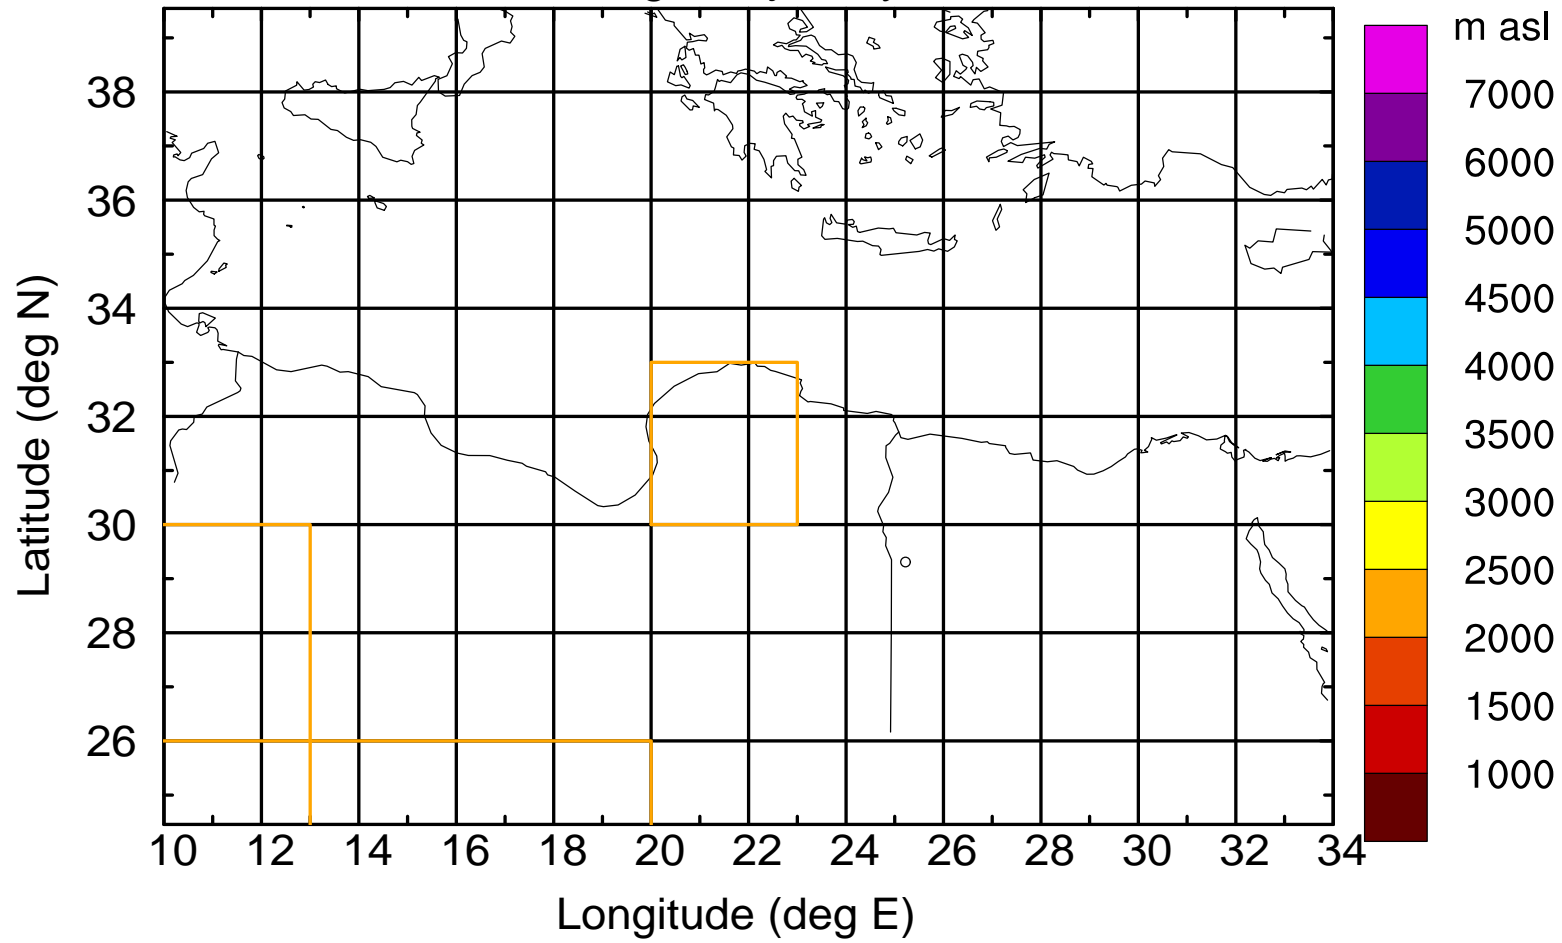

Paphos Airport ground station 20170422 3:00 UTC

Flight trajectory