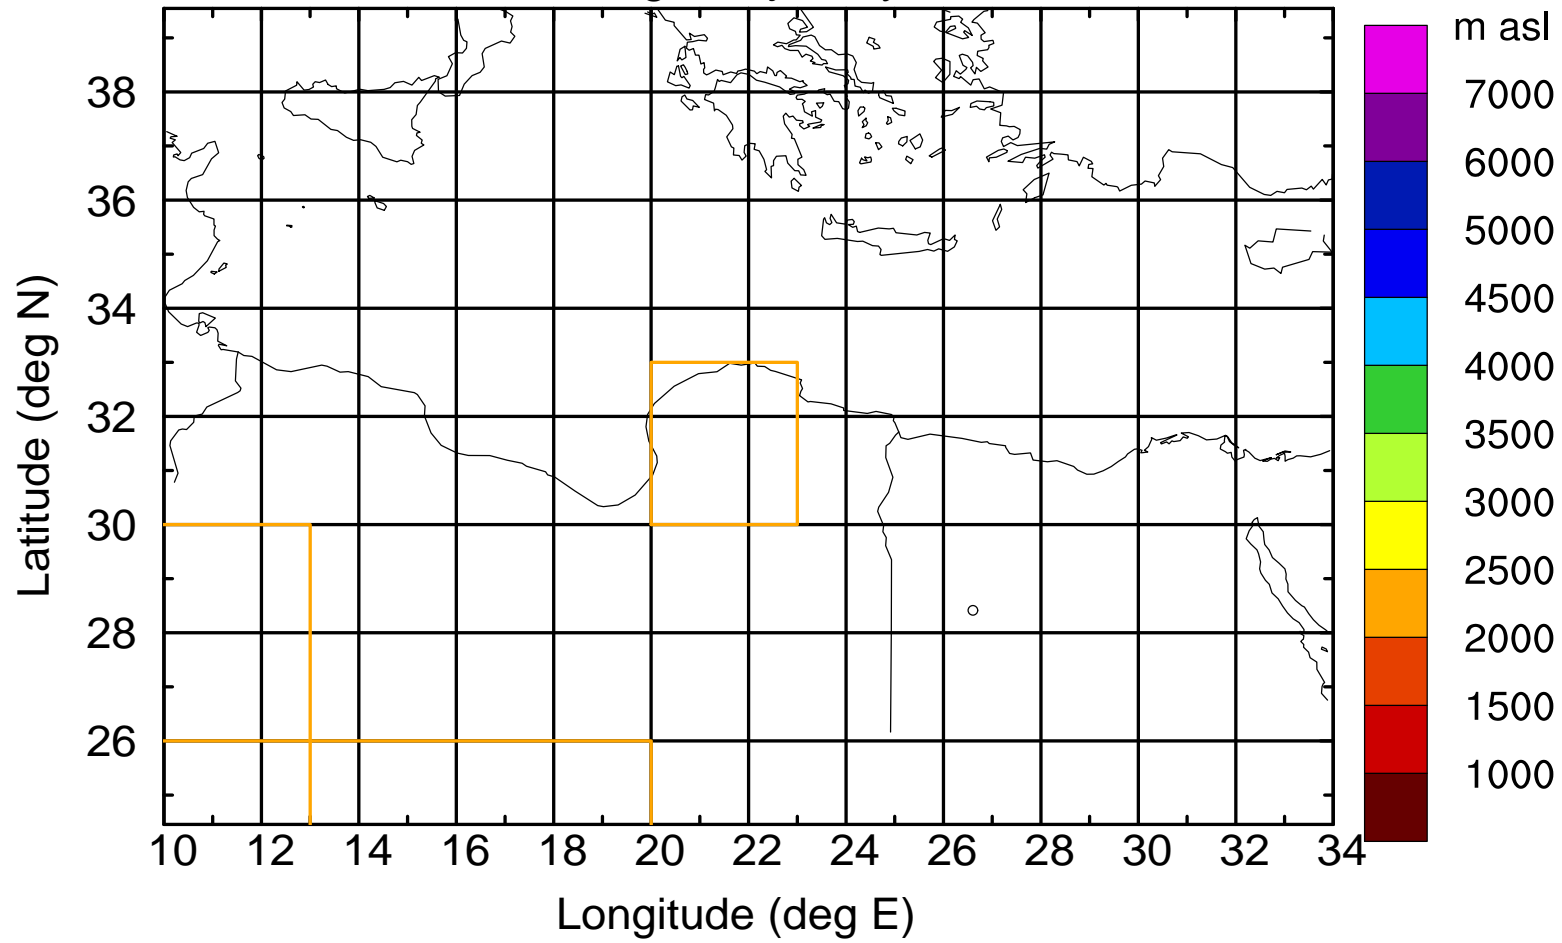

Flight trajectory

Paphos Airport ground station 20170422 3:00 UTC

Flight trajectory

Paphos Airport ground station 20170422 3:00 UTC

Flight trajectory

Paphos Airport ground station 20170422 3:00 UTC

Flight trajectory