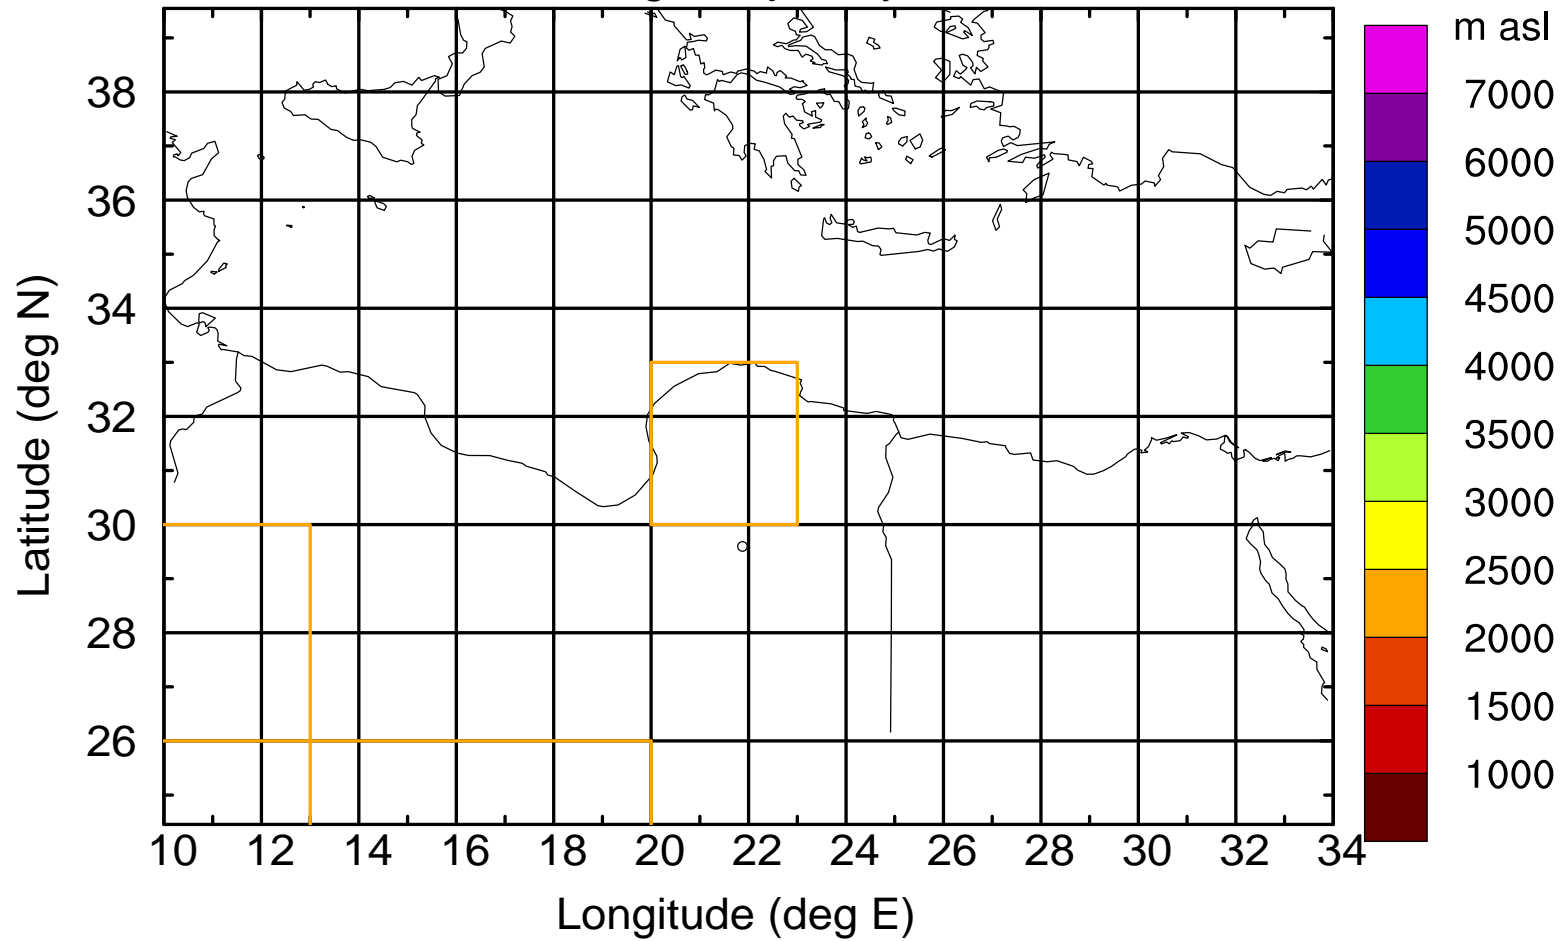

Flight trajectory

Paphos Airport ground station 20170422 3:00 UTC

Flight trajectory

Paphos Airport ground station 20170422 3:00 UTC

Flight trajectory

Paphos Airport ground station 20170422 3:00 UTC

Flight trajectory