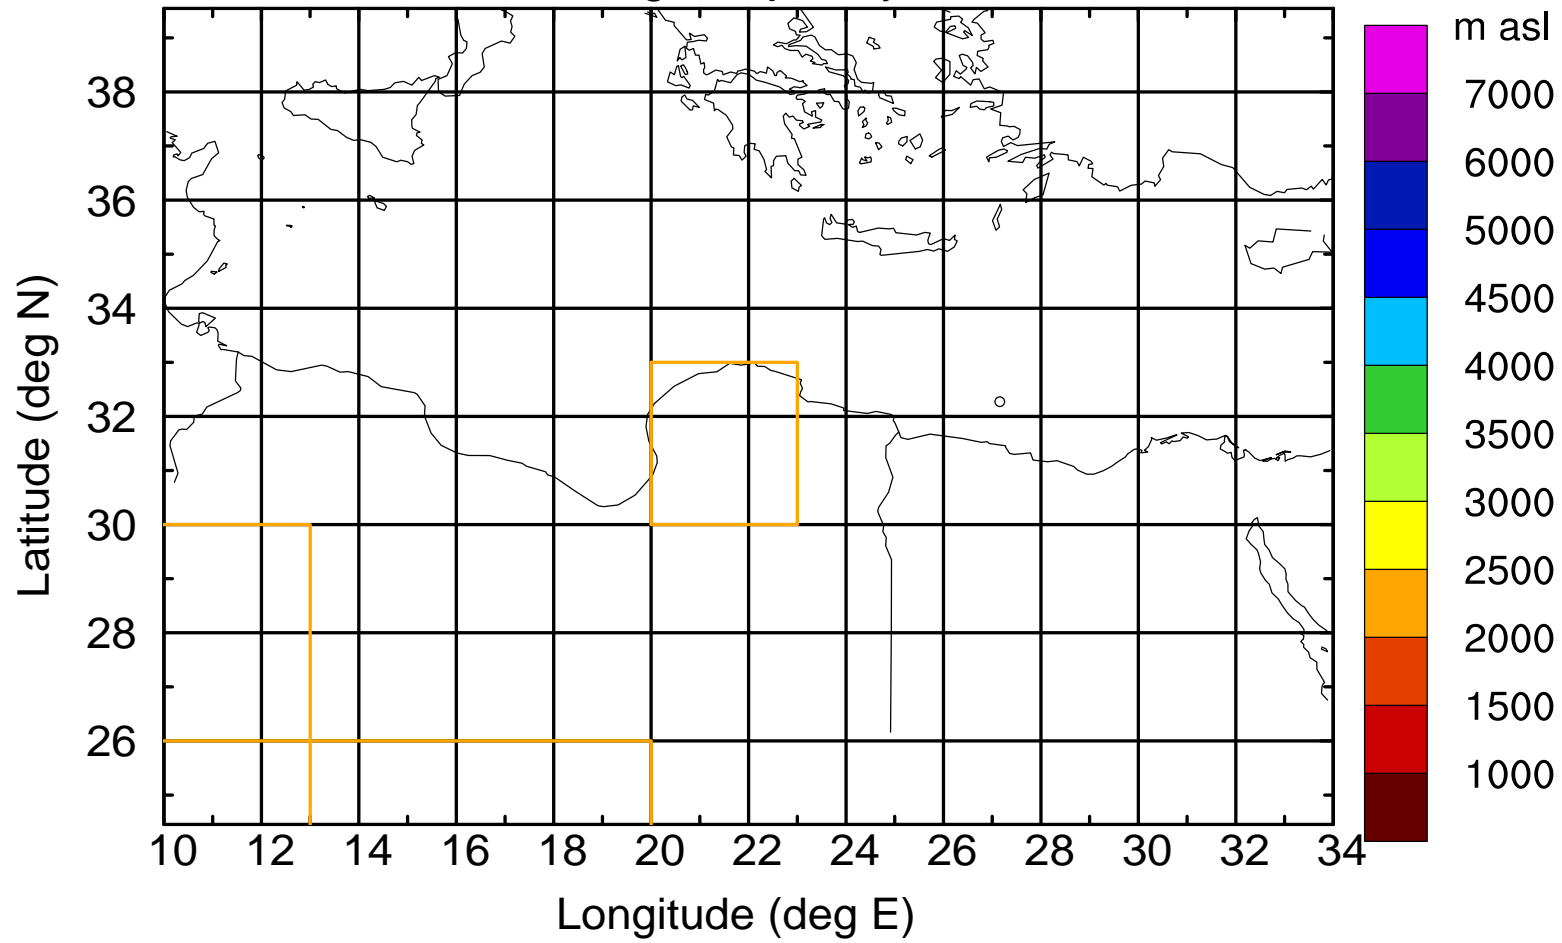

Paphos Airport ground station 20170422 3:00 UTC

Flight trajectory

Paphos Airport ground station 20170422 3:00 UTC

Flight trajectory

Paphos Airport ground station 20170422 3:00 UTC

Flight trajectory

Paphos Airport ground station 20170422 3:00 UTC