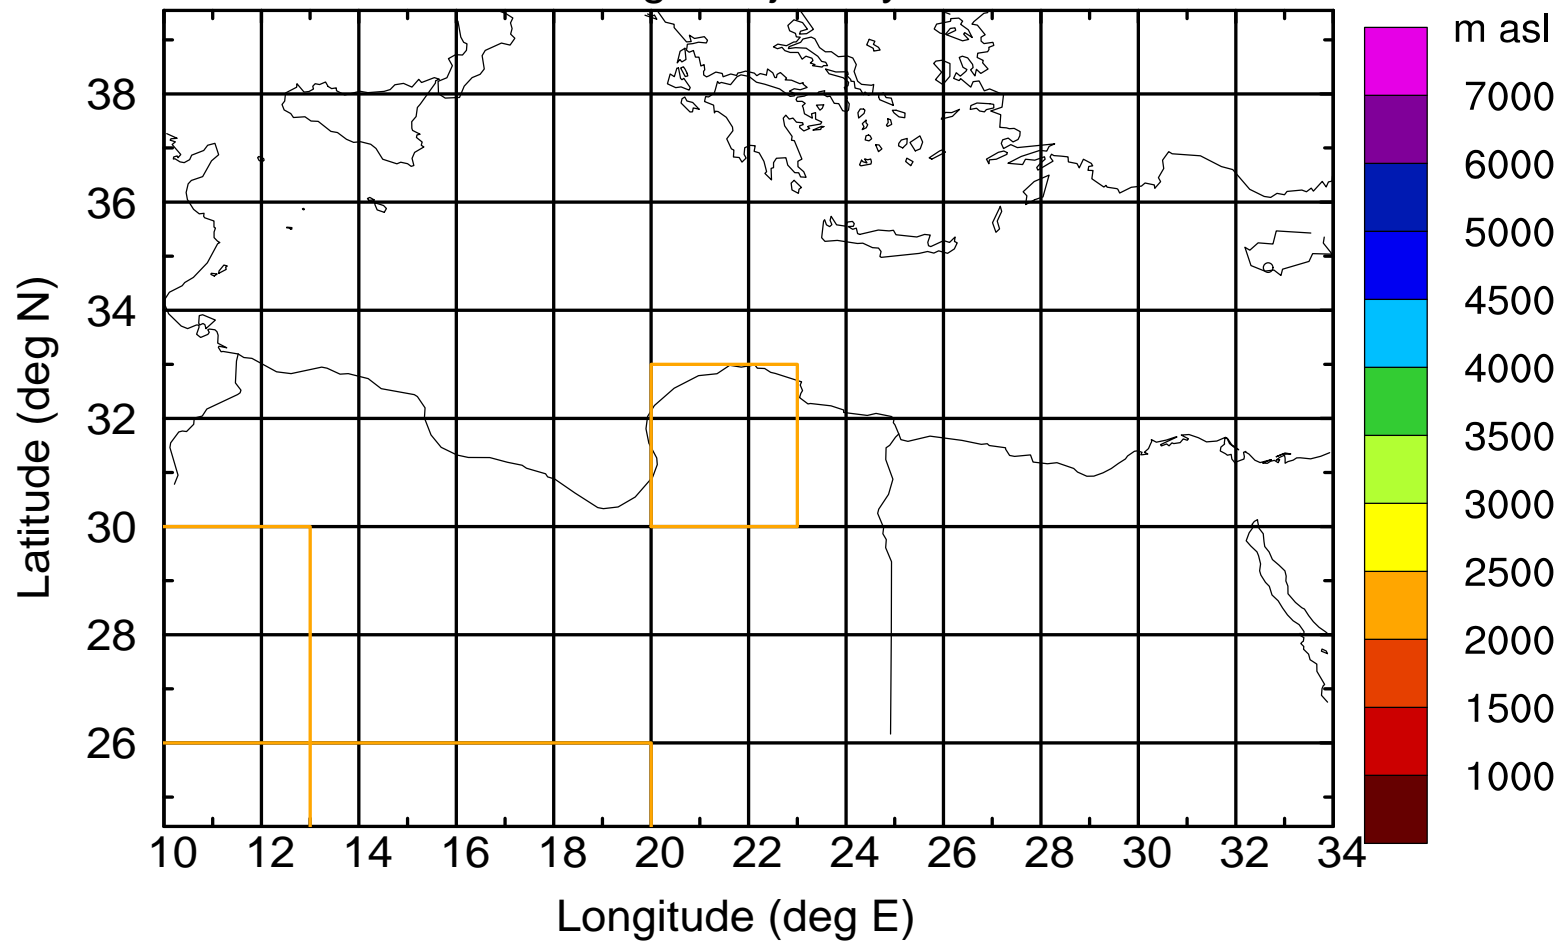

Paphos Airport ground station 20170422 3:00 UTC

Flight trajectory