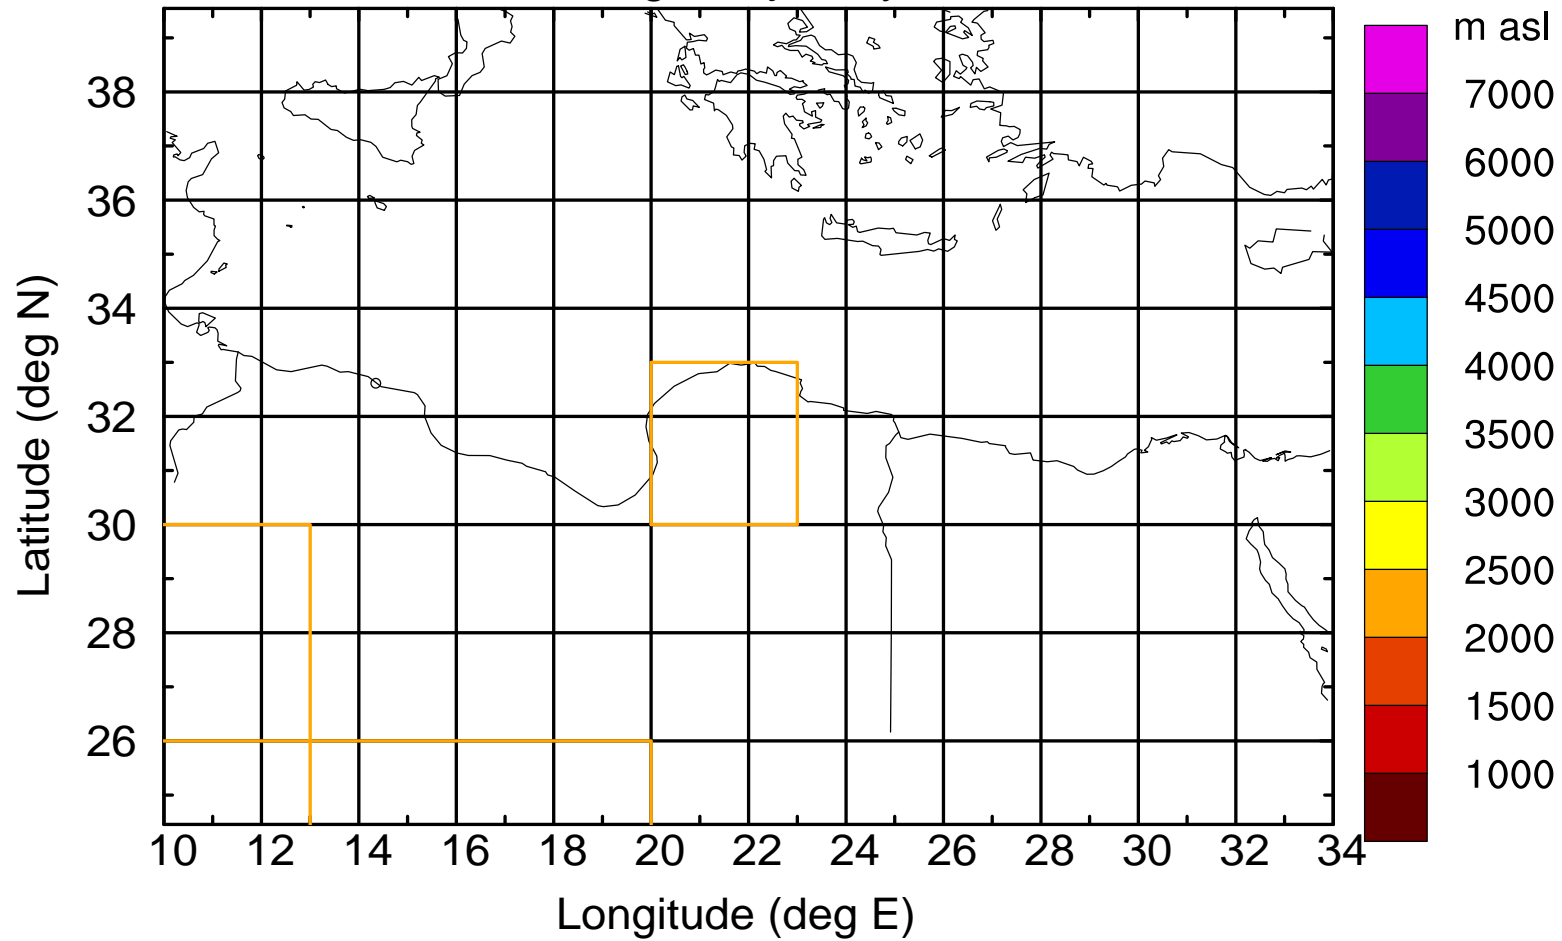

Paphos Airport ground station 20170422 3:00 UTC

Flight trajectory