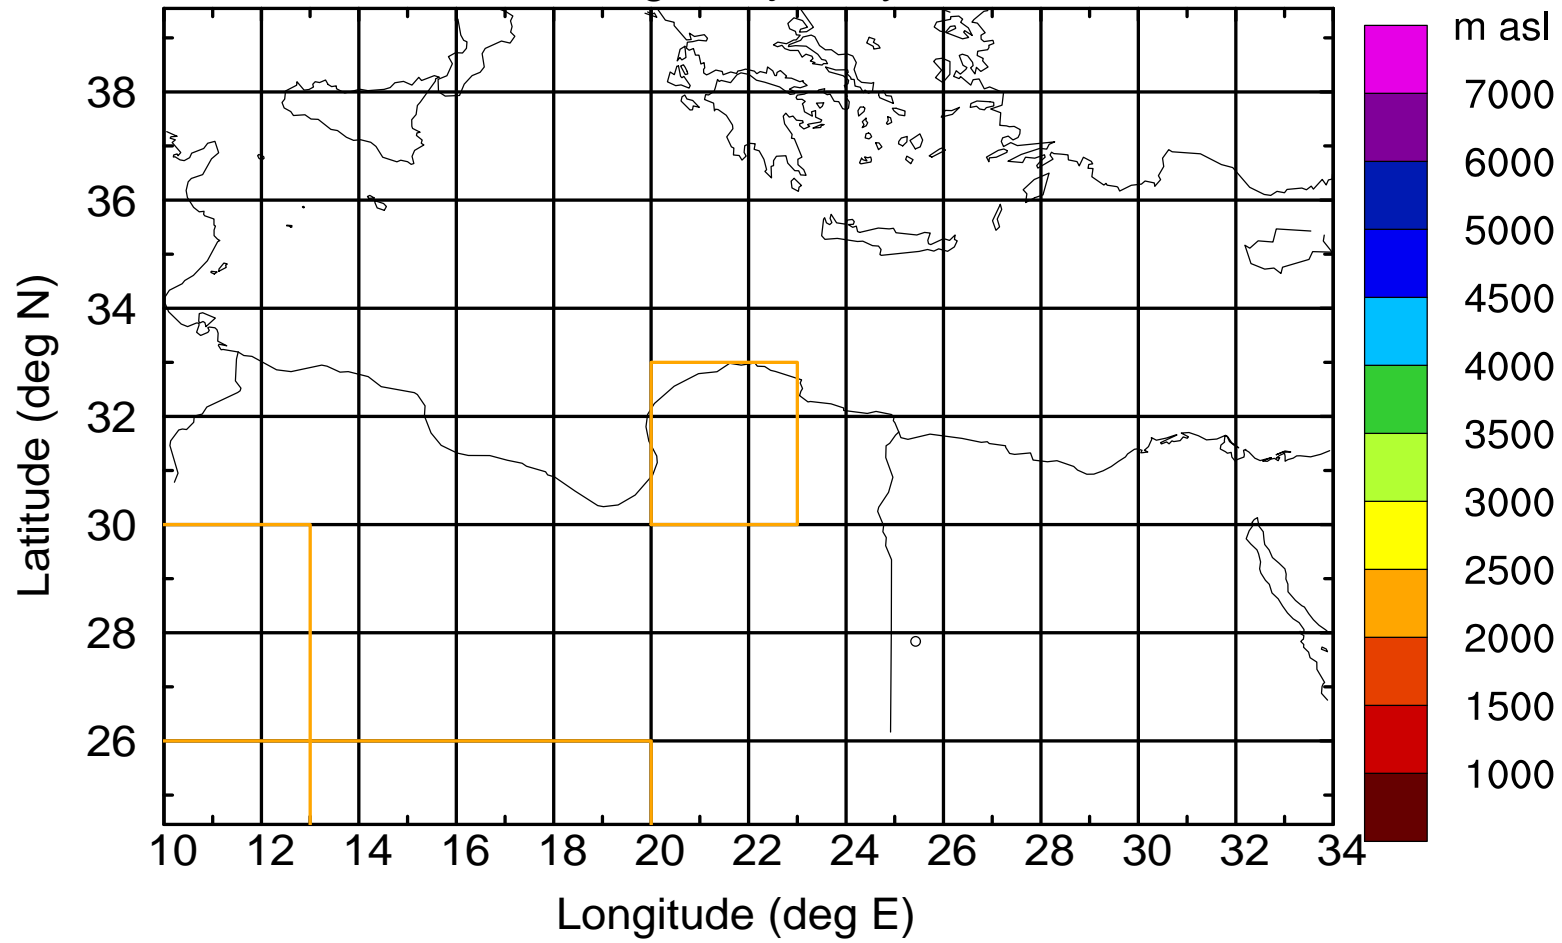

Paphos Airport ground station 20170422 3:00 UTC

Flight trajectory