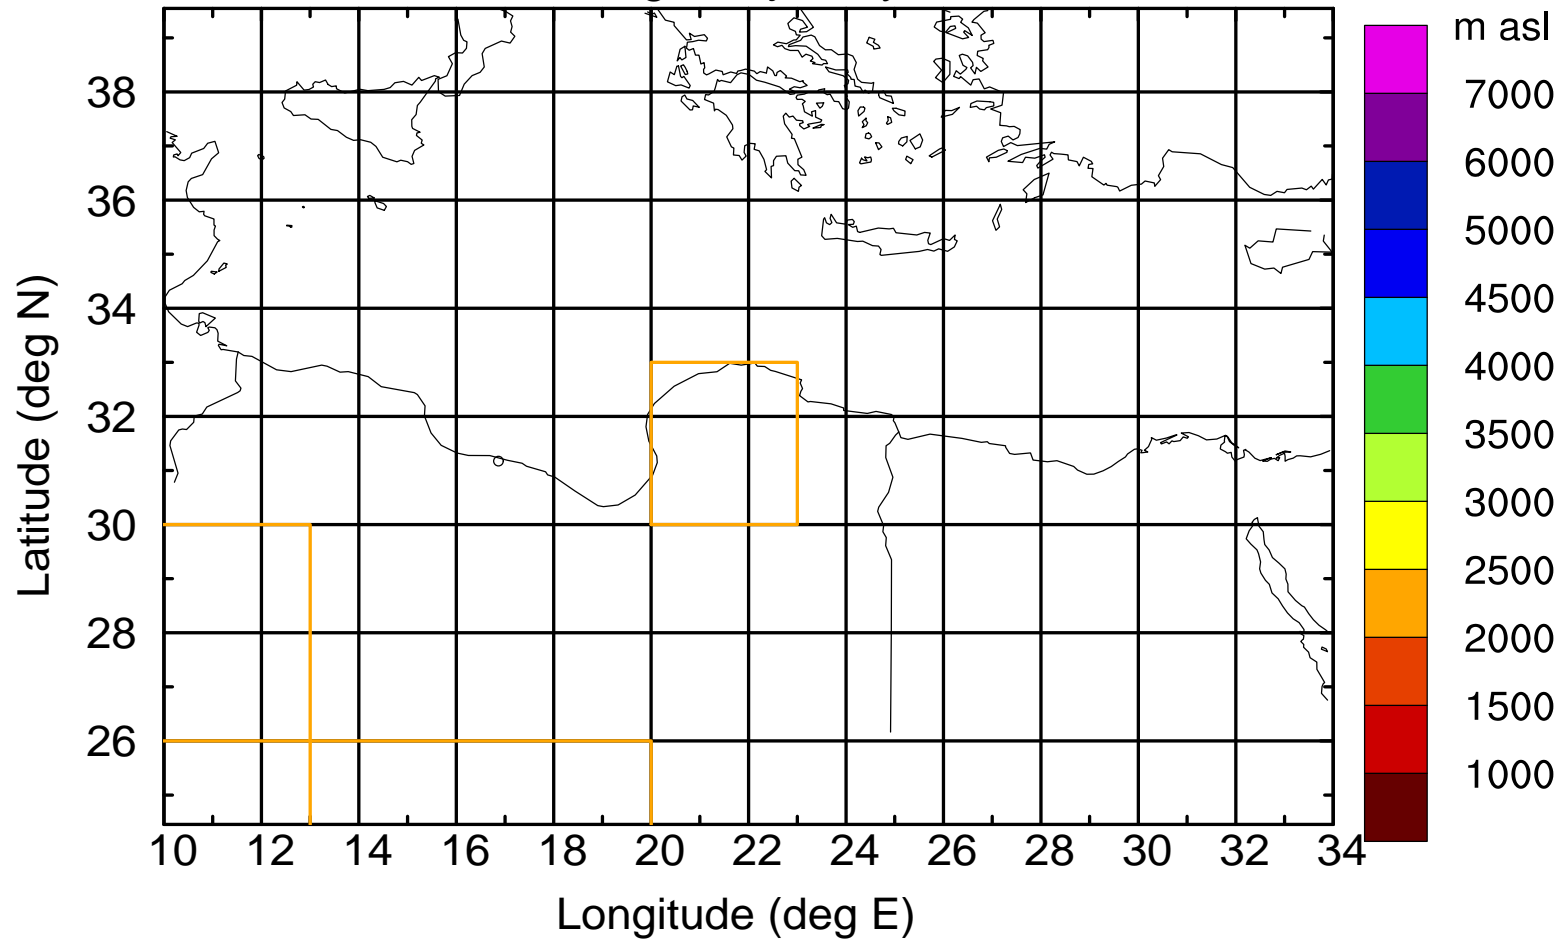

Paphos Airport ground station 20170422 3:00 UTC

Flight trajectory