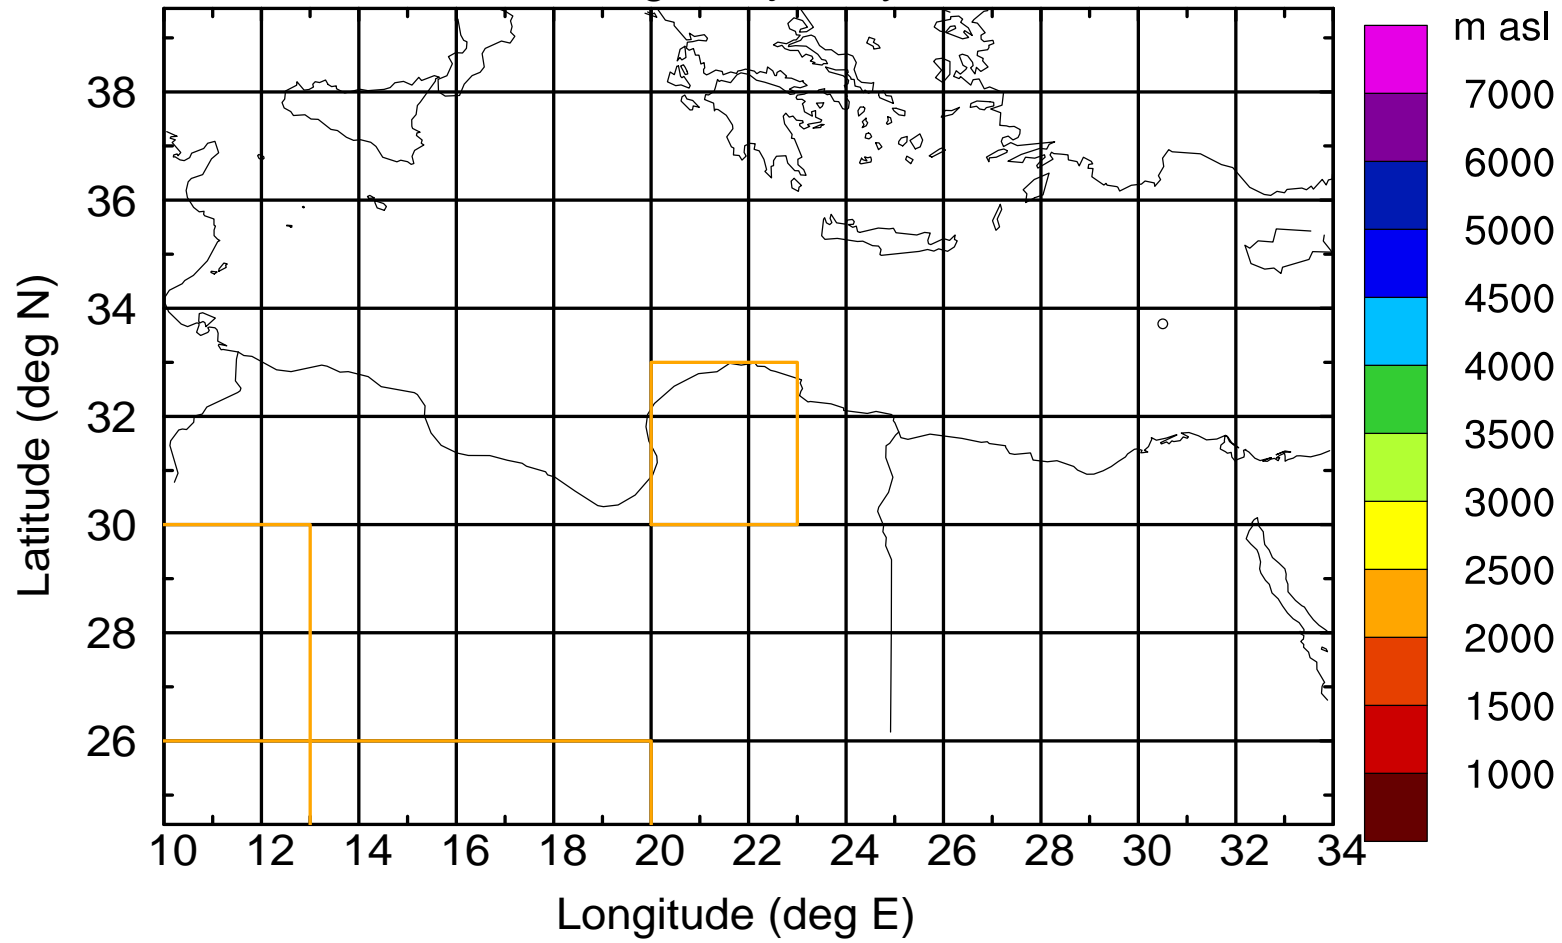

Paphos Airport ground station 20170422 3:00 UTC

Flight trajectory