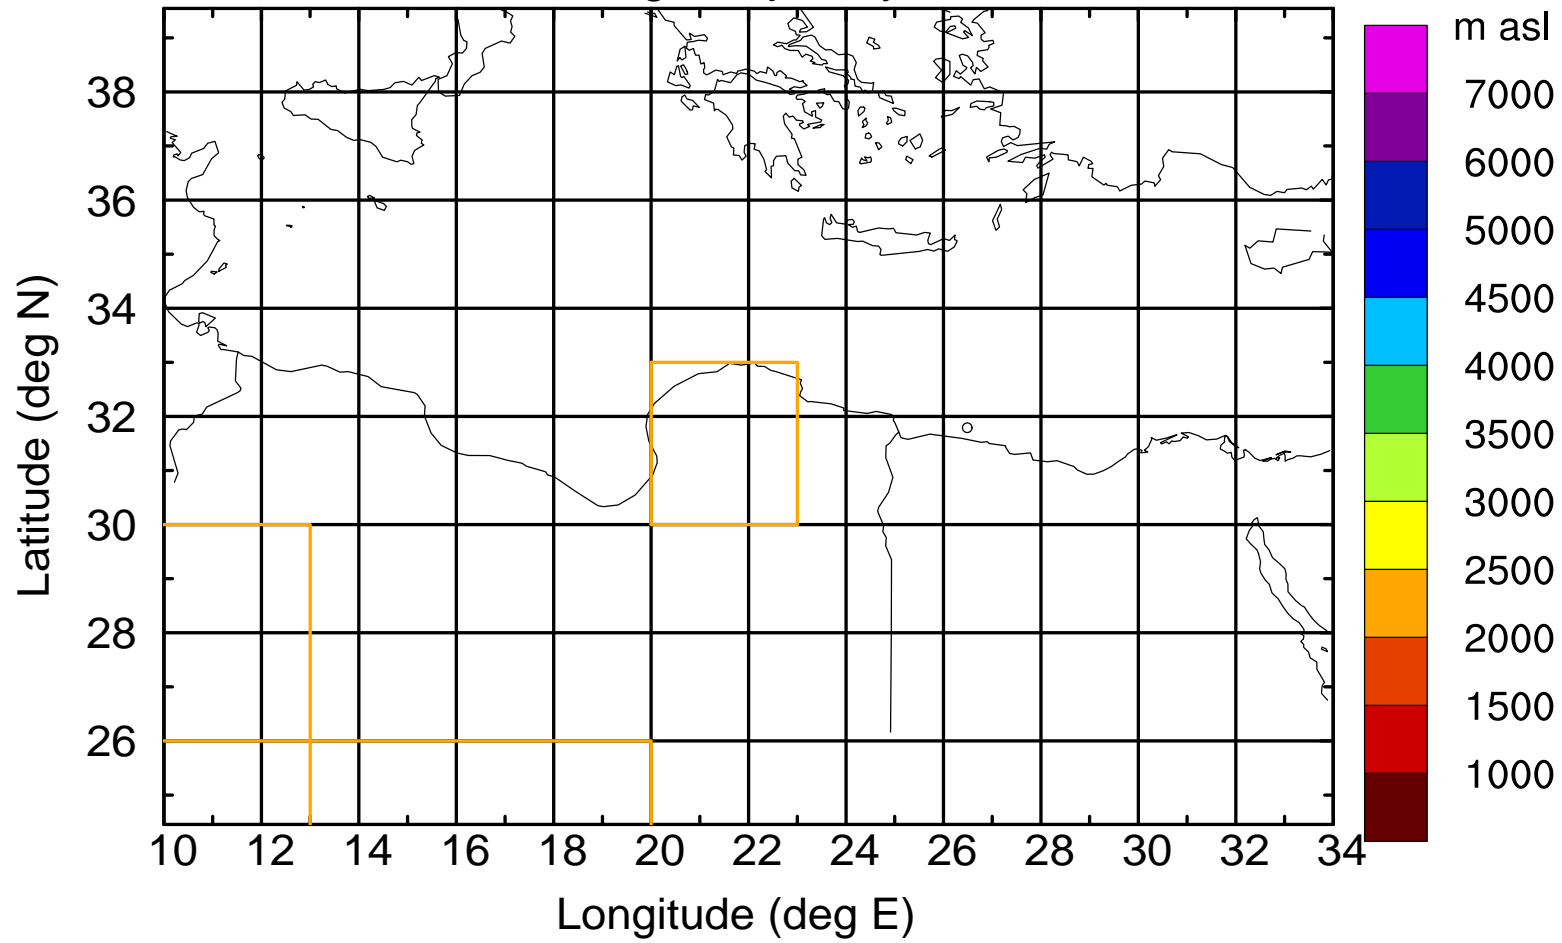

Paphos Airport ground station 20170422 3:00 UTC

Flight trajectory