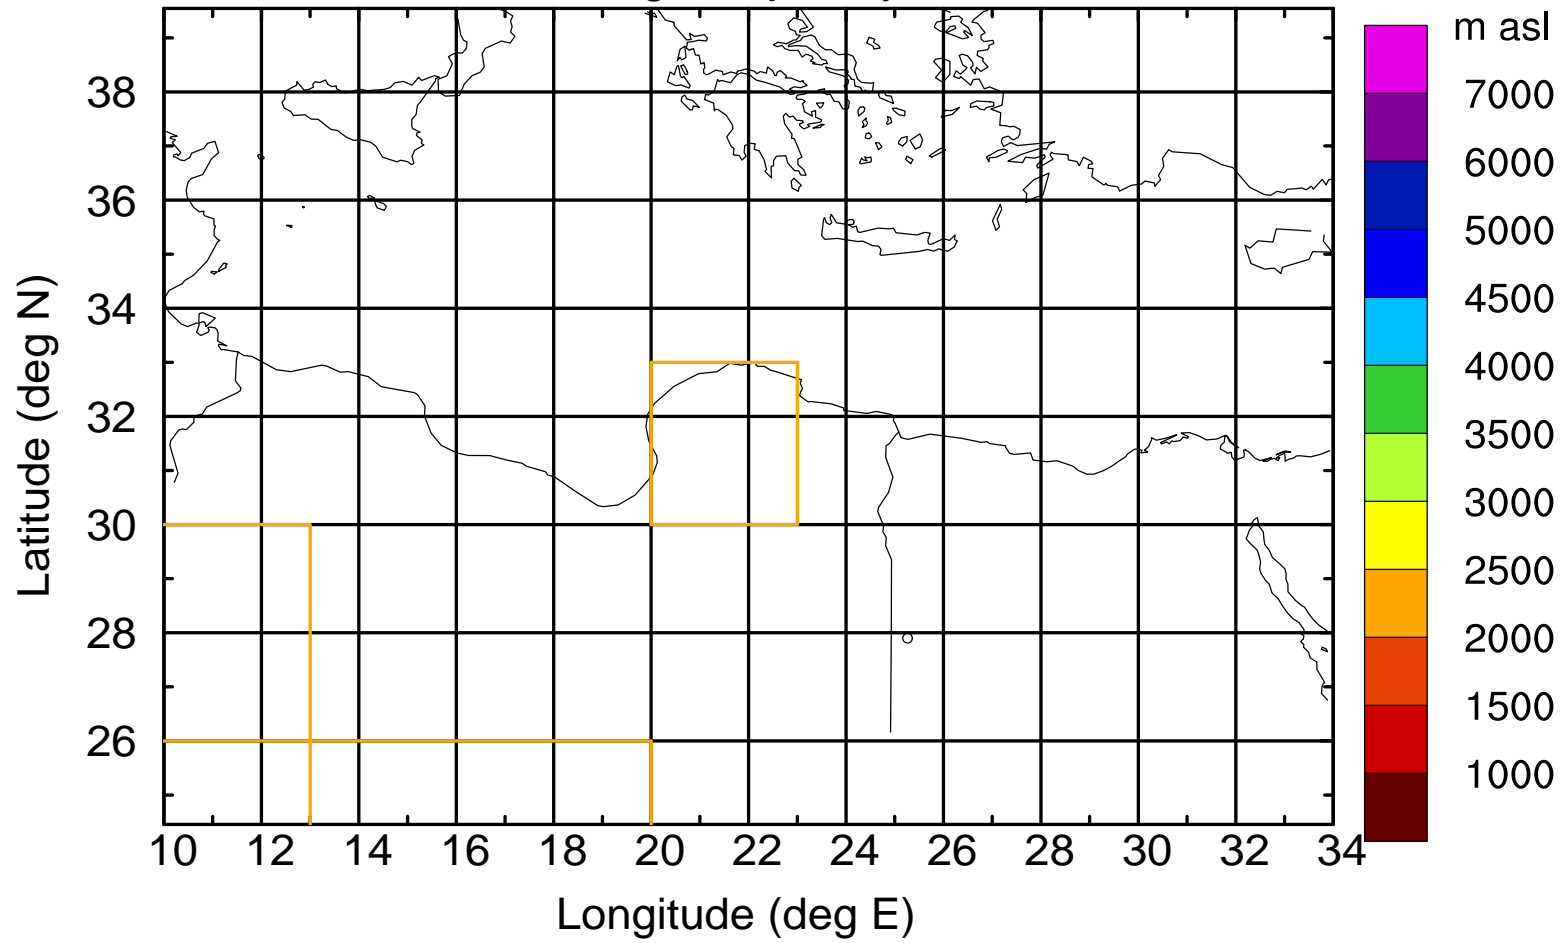

Paphos Airport ground station 20170422 3:00 UTC

Flight trajectory

Paphos Airport ground station 20170422 3:00 UTC

Flight trajectory

Paphos Airport ground station 20170422 3:00 UTC

Flight trajectory

Paphos Airport ground station 20170422 3:00 UTC