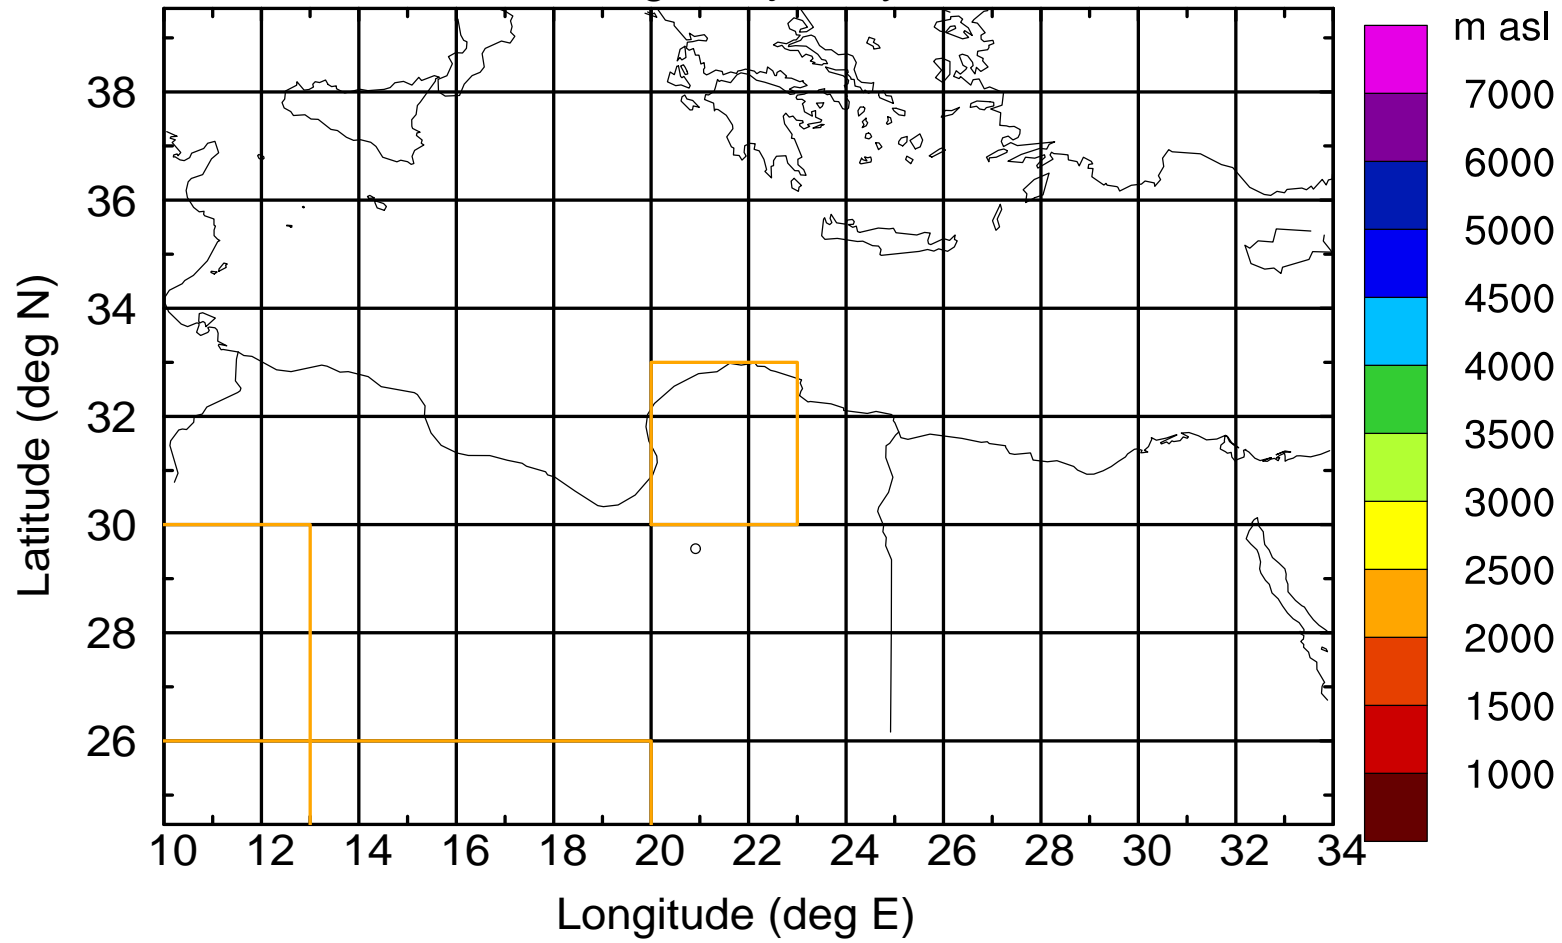

Paphos Airport ground station 20170422 3:00 UTC

Flight trajectory

Paphos Airport ground station 20170422 3:00 UTC

Flight trajectory

Paphos Airport ground station 20170422 3:00 UTC

Flight trajectory

Paphos Airport ground station 20170422 3:00 UTC