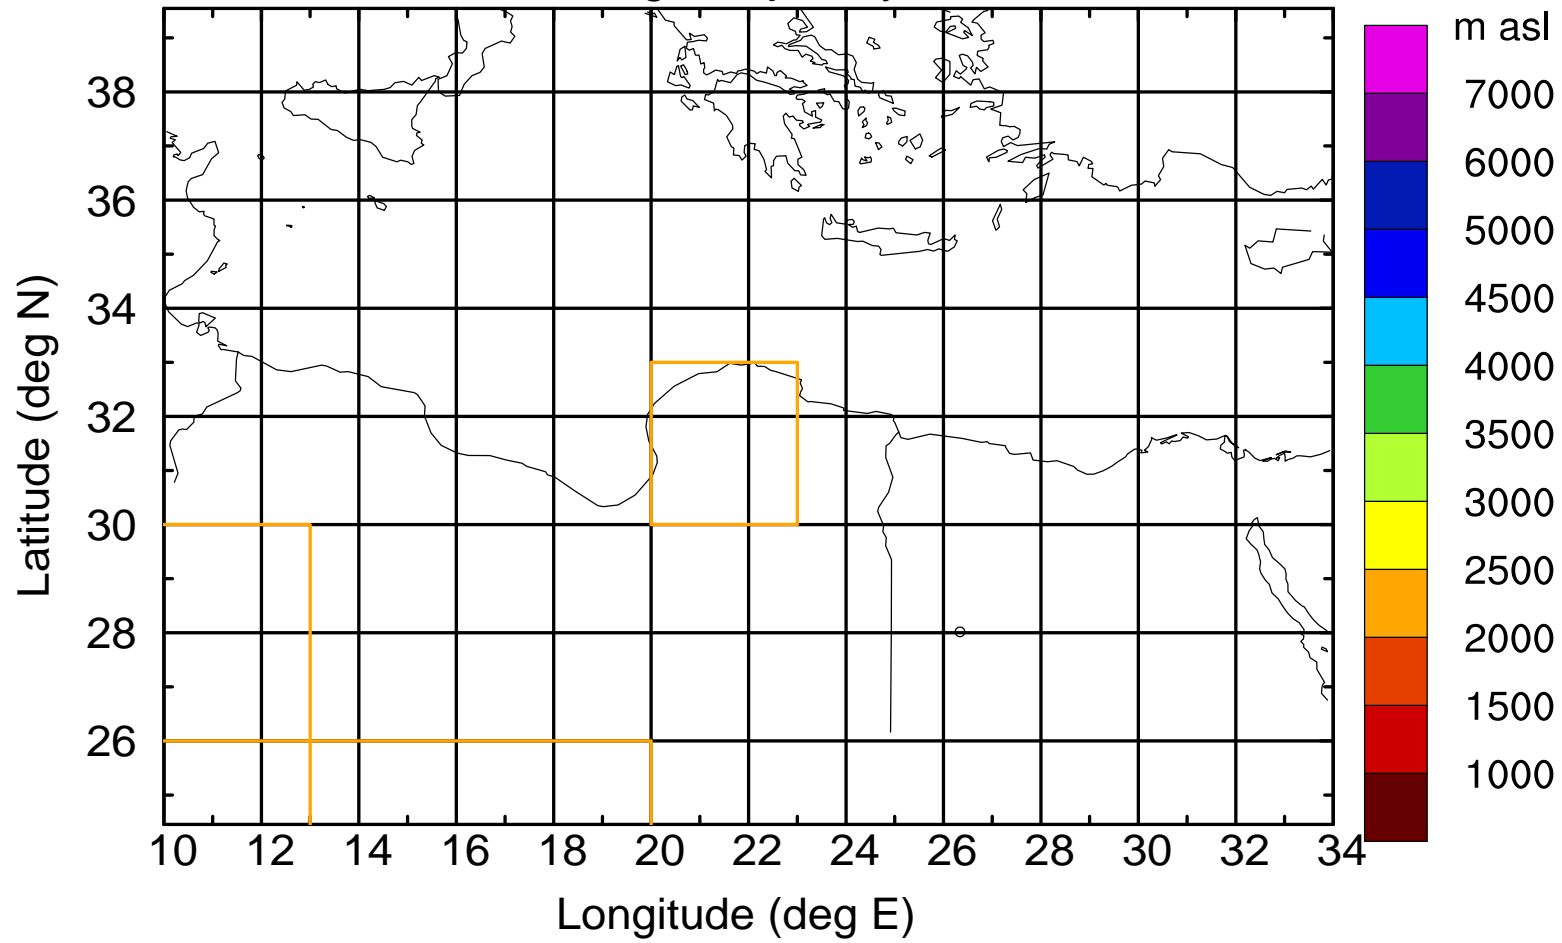

Paphos Airport ground station 20170422 3:00 UTC

Flight trajectory

Paphos Airport ground station 20170422 3:00 UTC

Flight trajectory

Paphos Airport ground station 20170422 3:00 UTC

Flight trajectory

Paphos Airport ground station 20170422 3:00 UTC