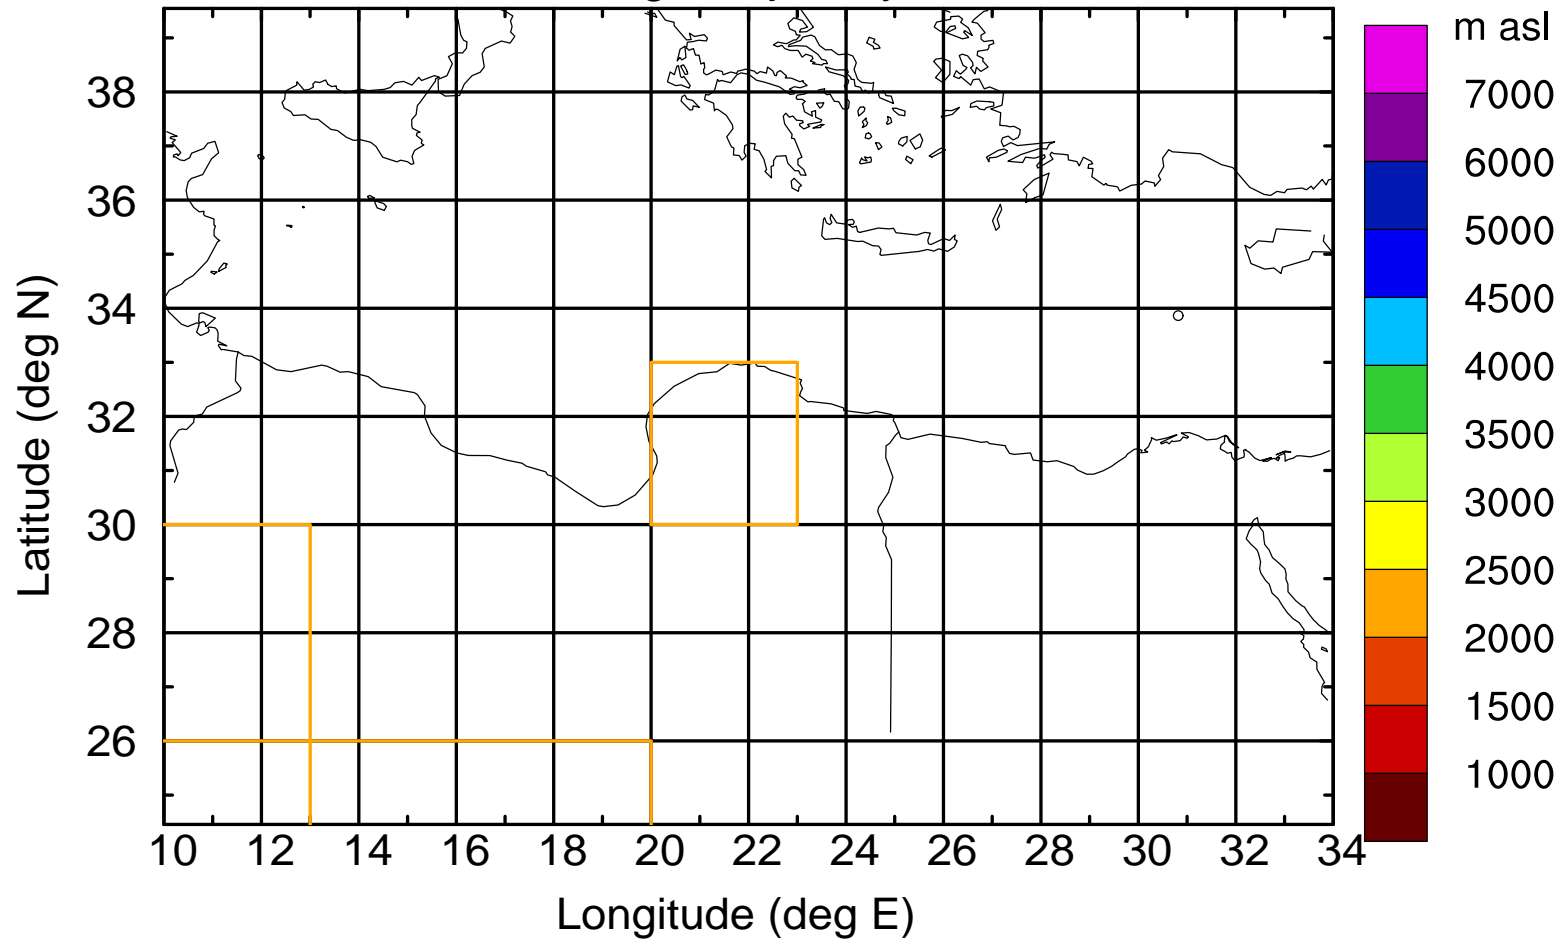

Flight trajectory

Paphos Airport ground station 20170422 3:00 UTC

Flight trajectory

Paphos Airport ground station 20170422 3:00 UTC

Flight trajectory

Paphos Airport ground station 20170422 3:00 UTC

Flight trajectory