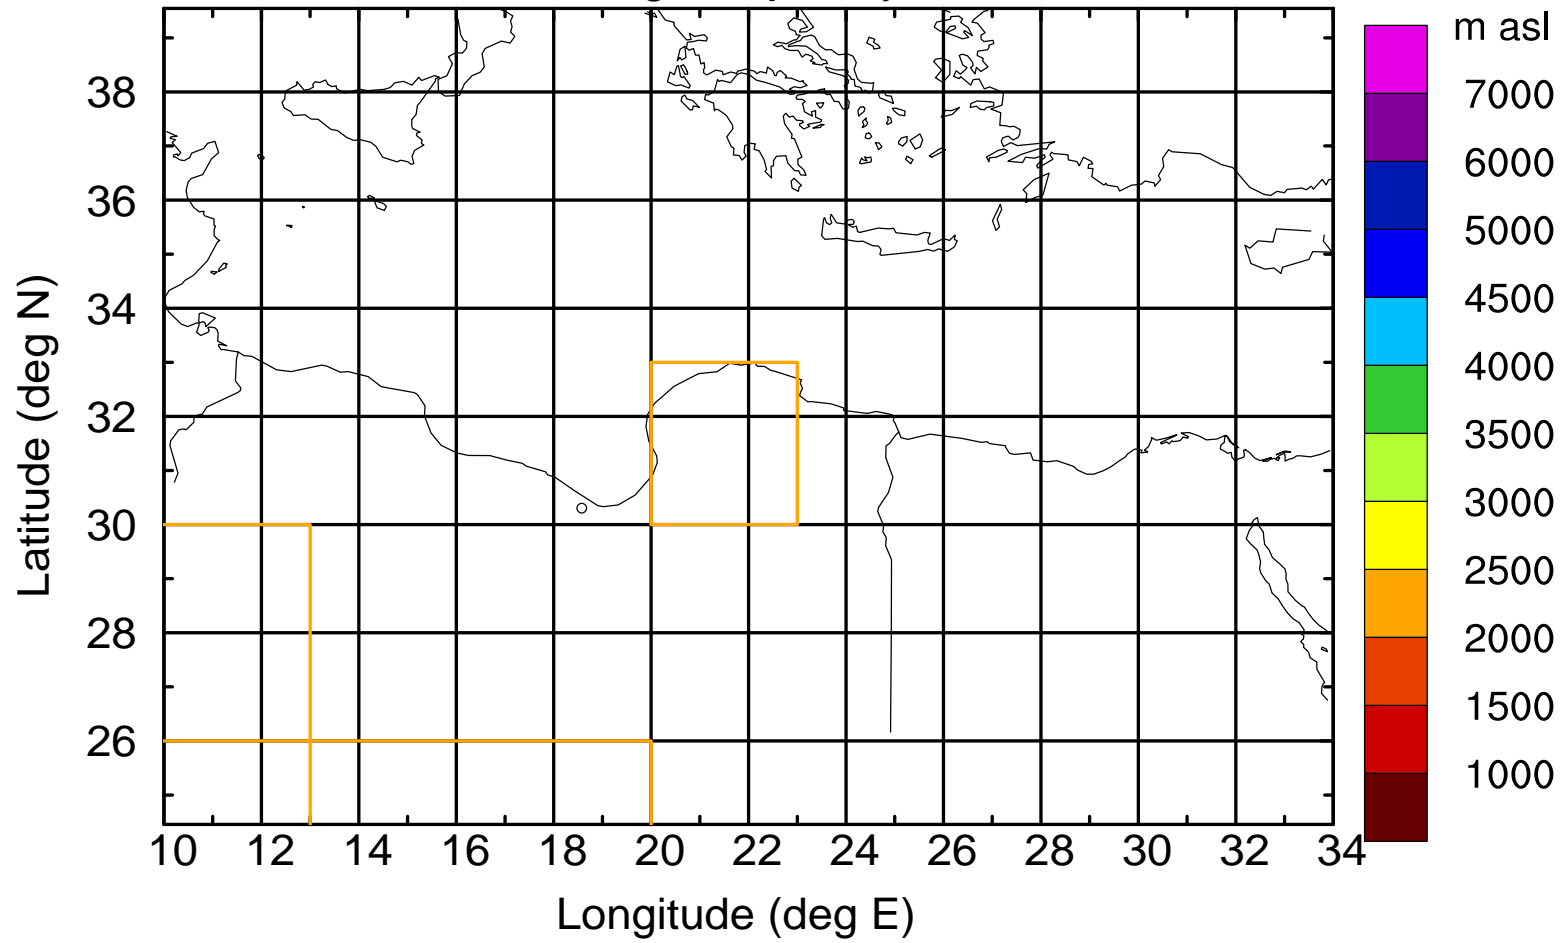

Paphos Airport ground station 20170422 3:00 UTC

Flight trajectory