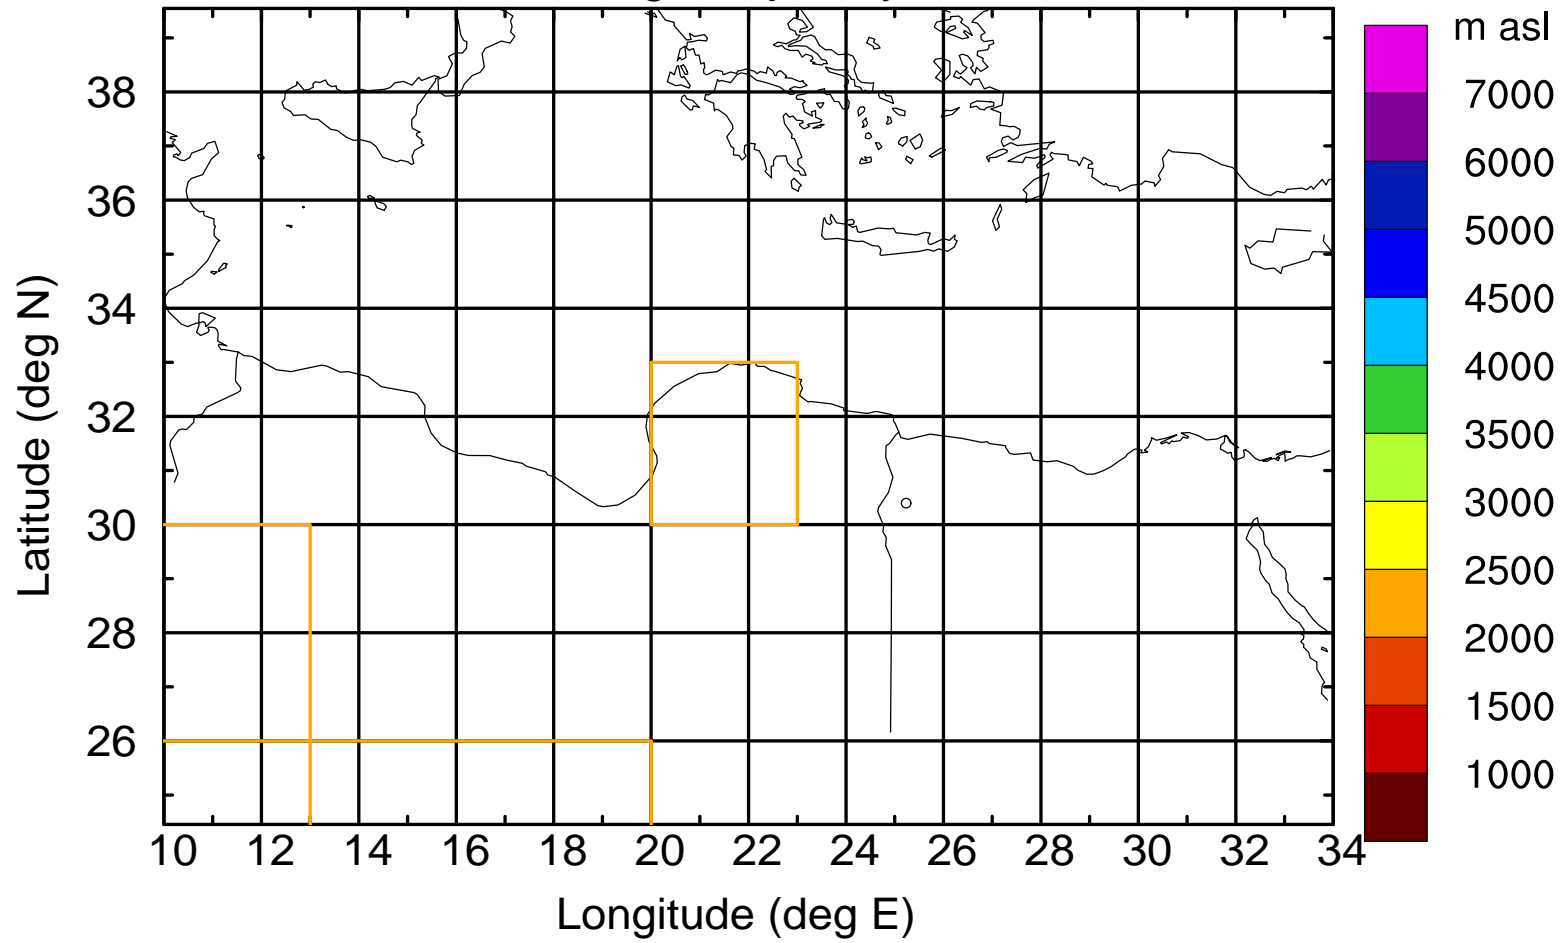

Paphos Airport ground station 20170422 3:00 UTC

Flight trajectory

Paphos Airport ground station 20170422 3:00 UTC

Flight trajectory

Paphos Airport ground station 20170422 3:00 UTC

Flight trajectory

Paphos Airport ground station 20170422 3:00 UTC