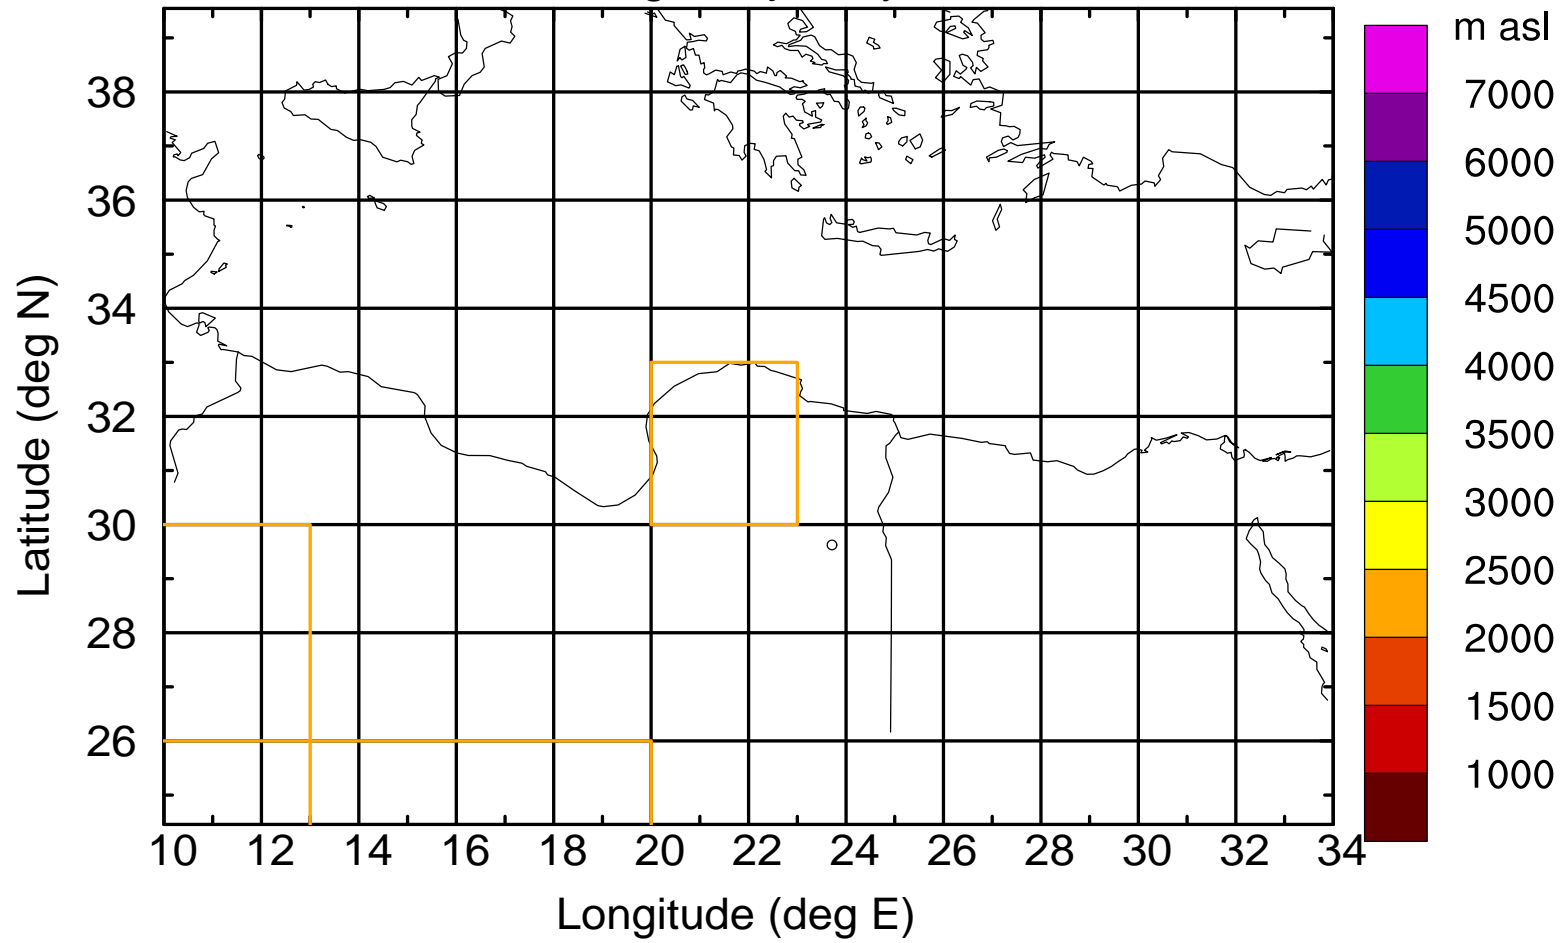

Flight trajectory

Paphos Airport ground station 20170422 3:00 UTC

Flight trajectory

Paphos Airport ground station 20170422 3:00 UTC

Flight trajectory

Paphos Airport ground station 20170422 3:00 UTC

Flight trajectory