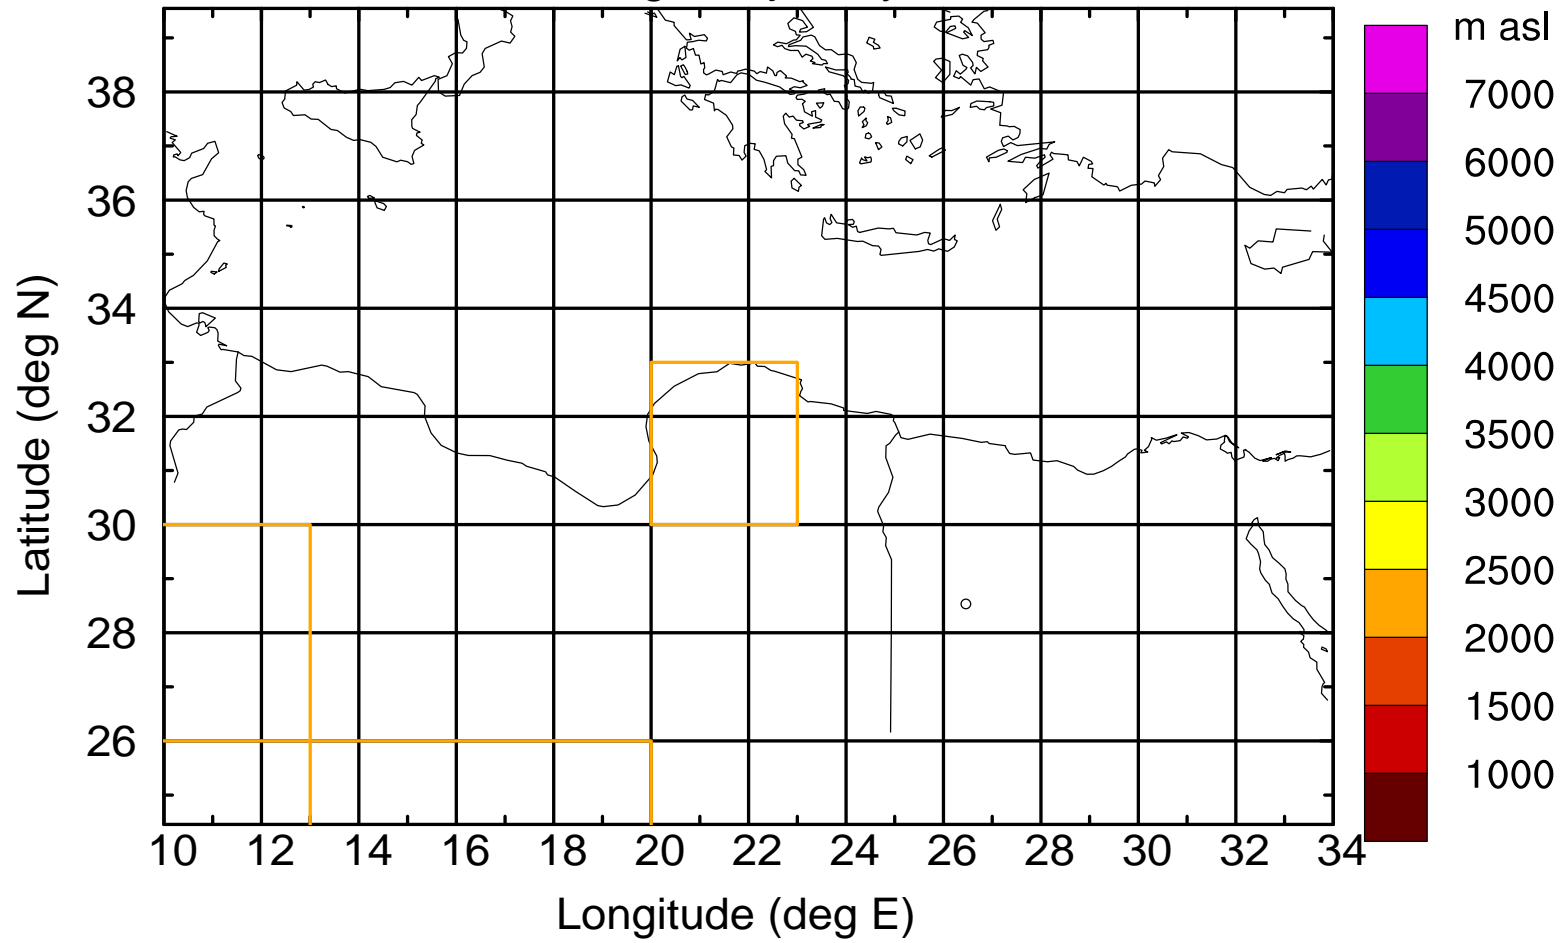

Paphos Airport ground station 20170422 3:00 UTC

Flight trajectory