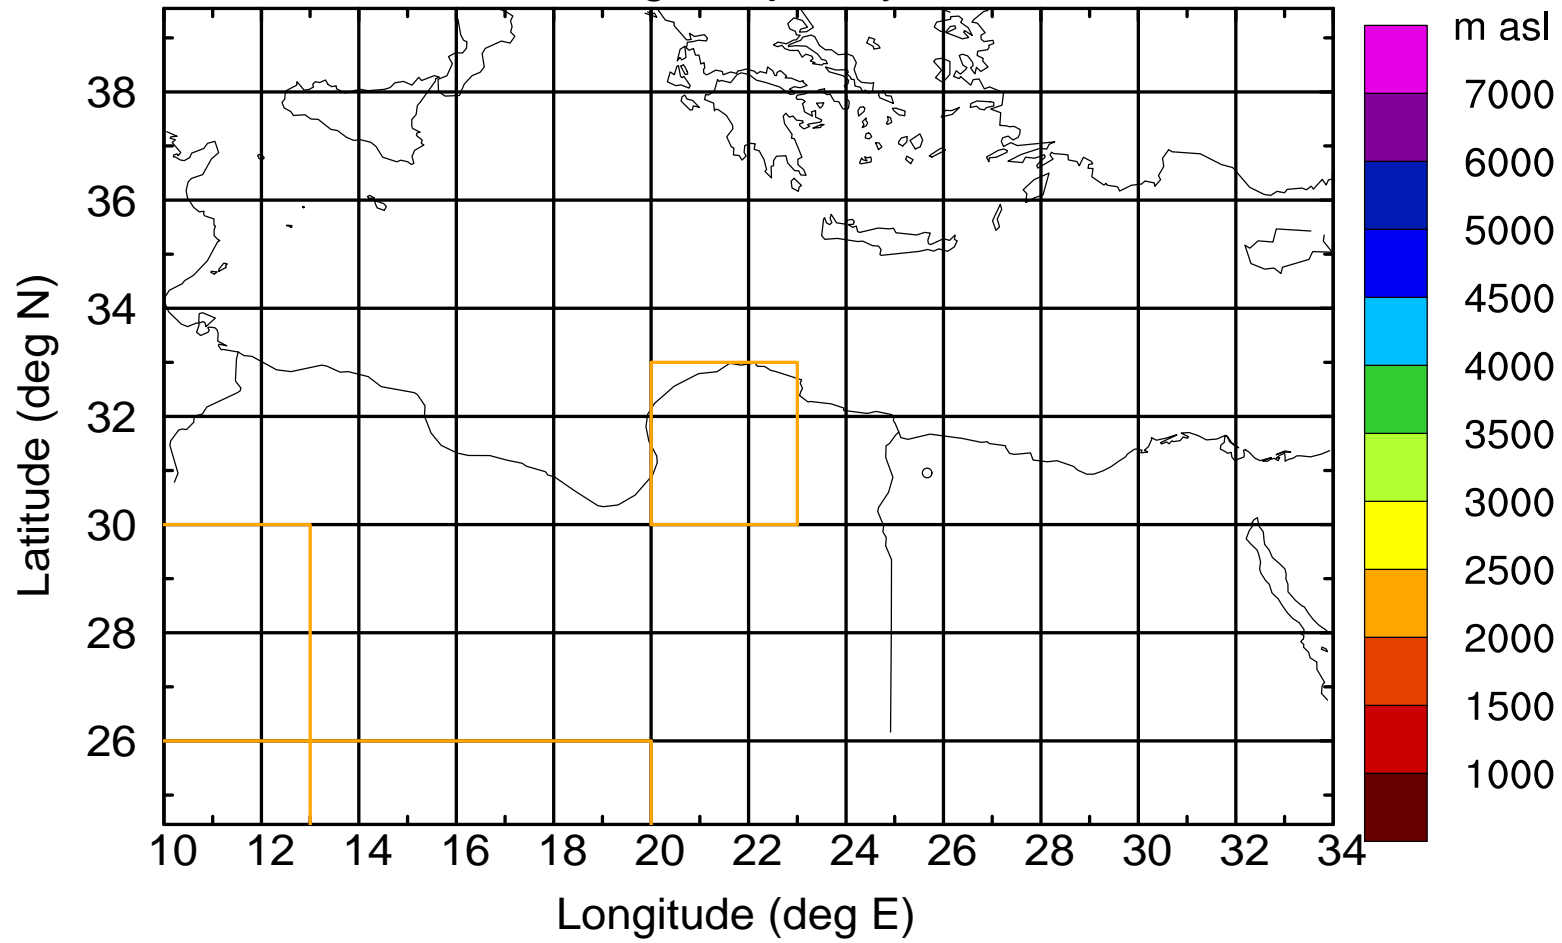

Paphos Airport ground station 20170422 3:00 UTC

Flight trajectory