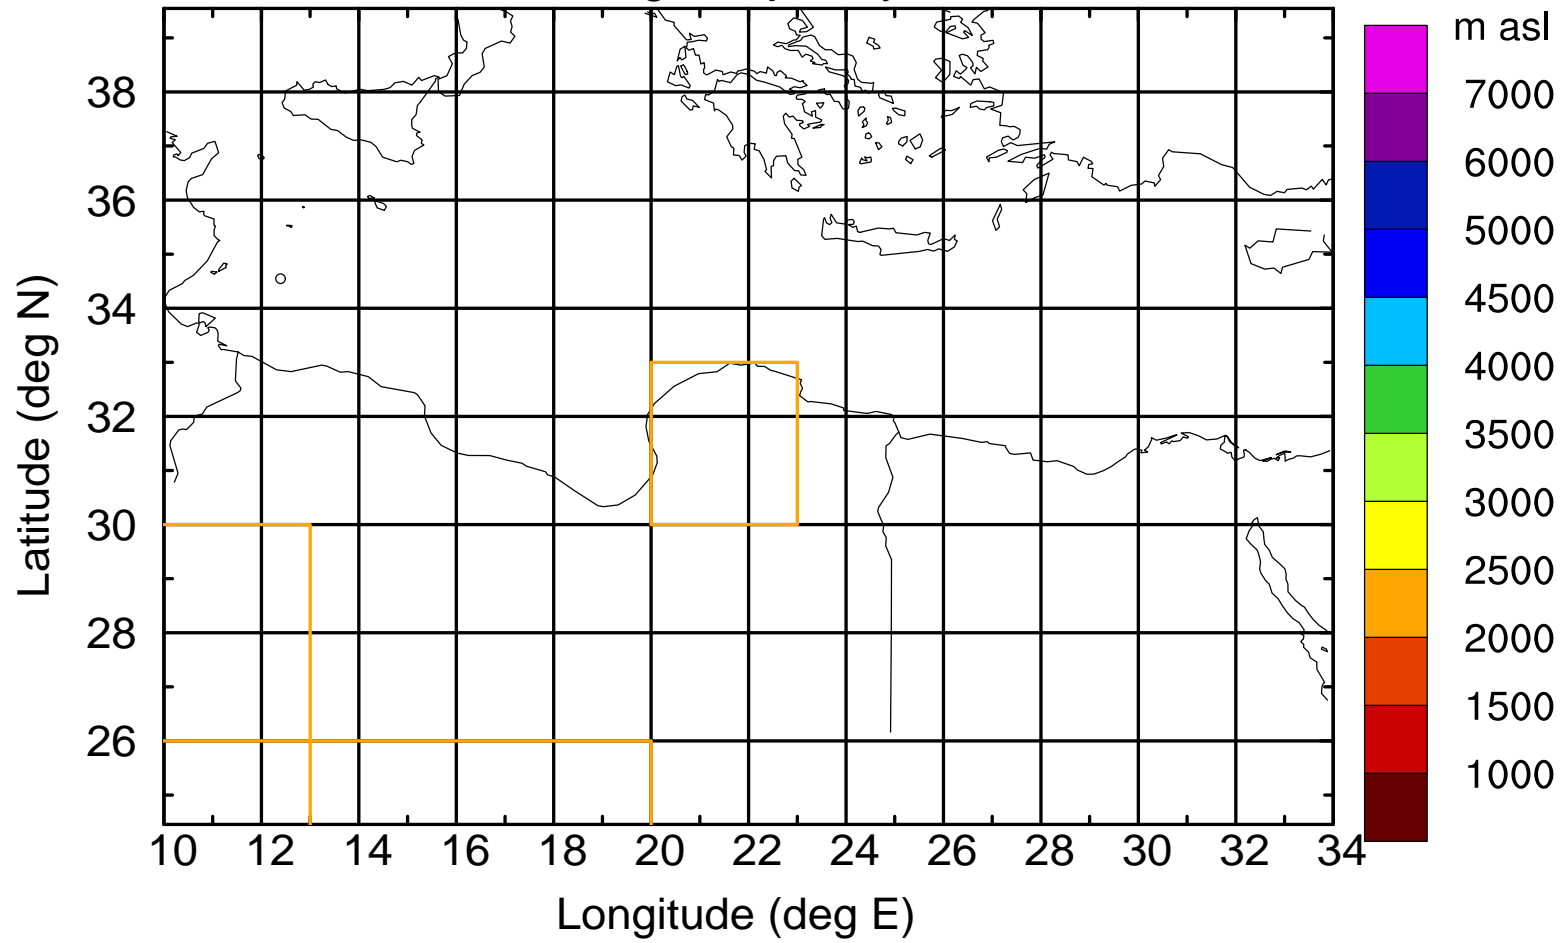

Paphos Airport ground station 20170422 3:00 UTC

Flight trajectory