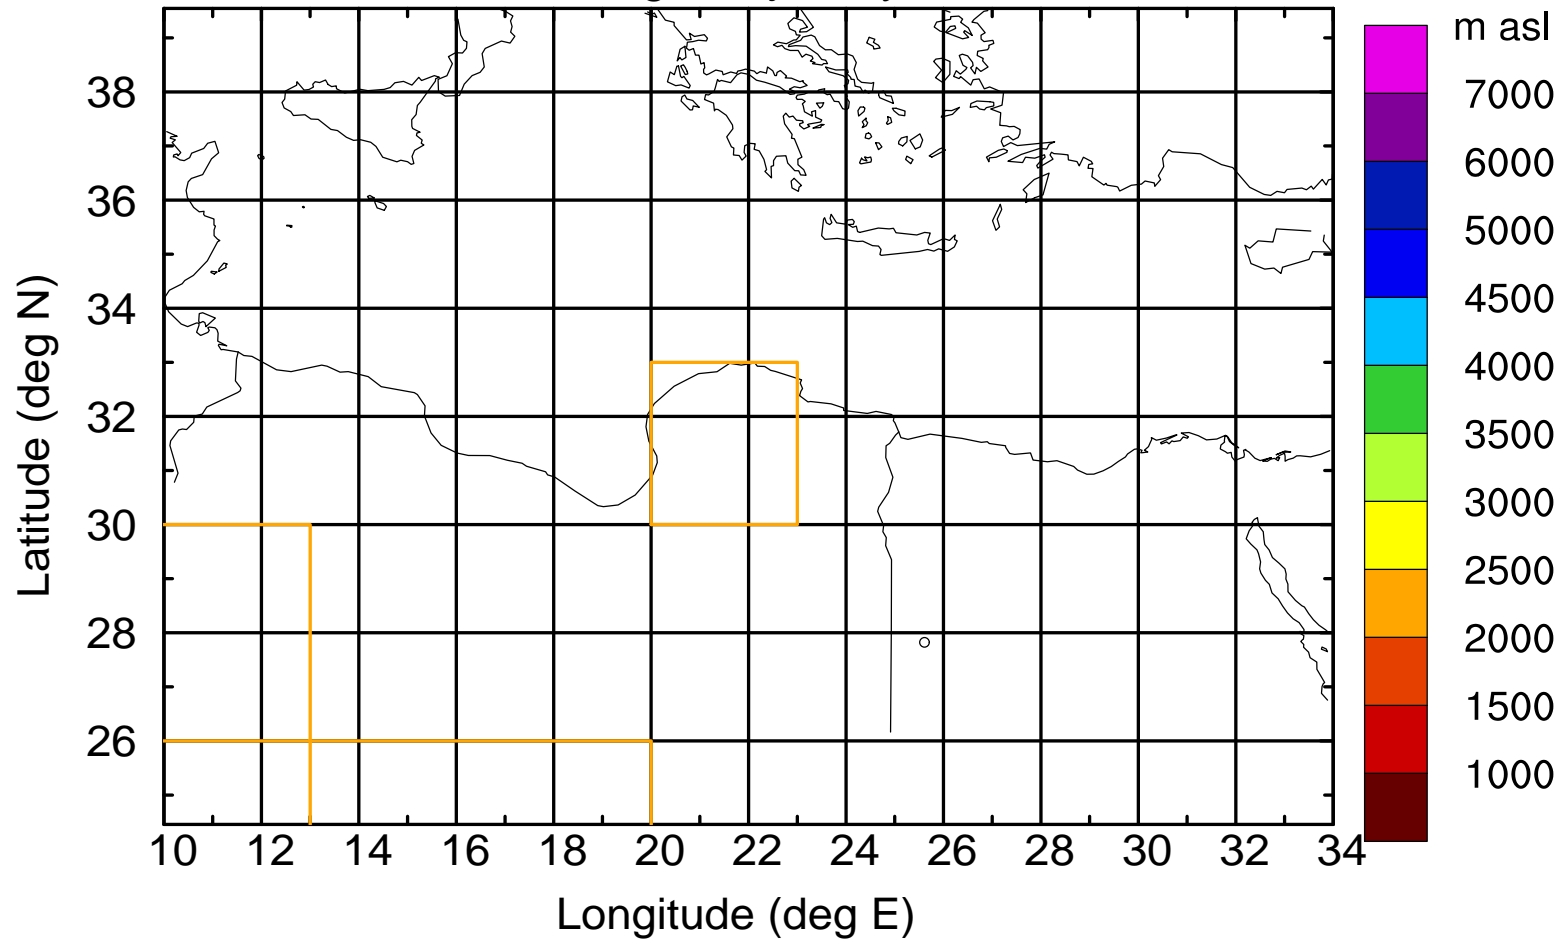

Paphos Airport ground station 20170422 3:00 UTC

Flight trajectory