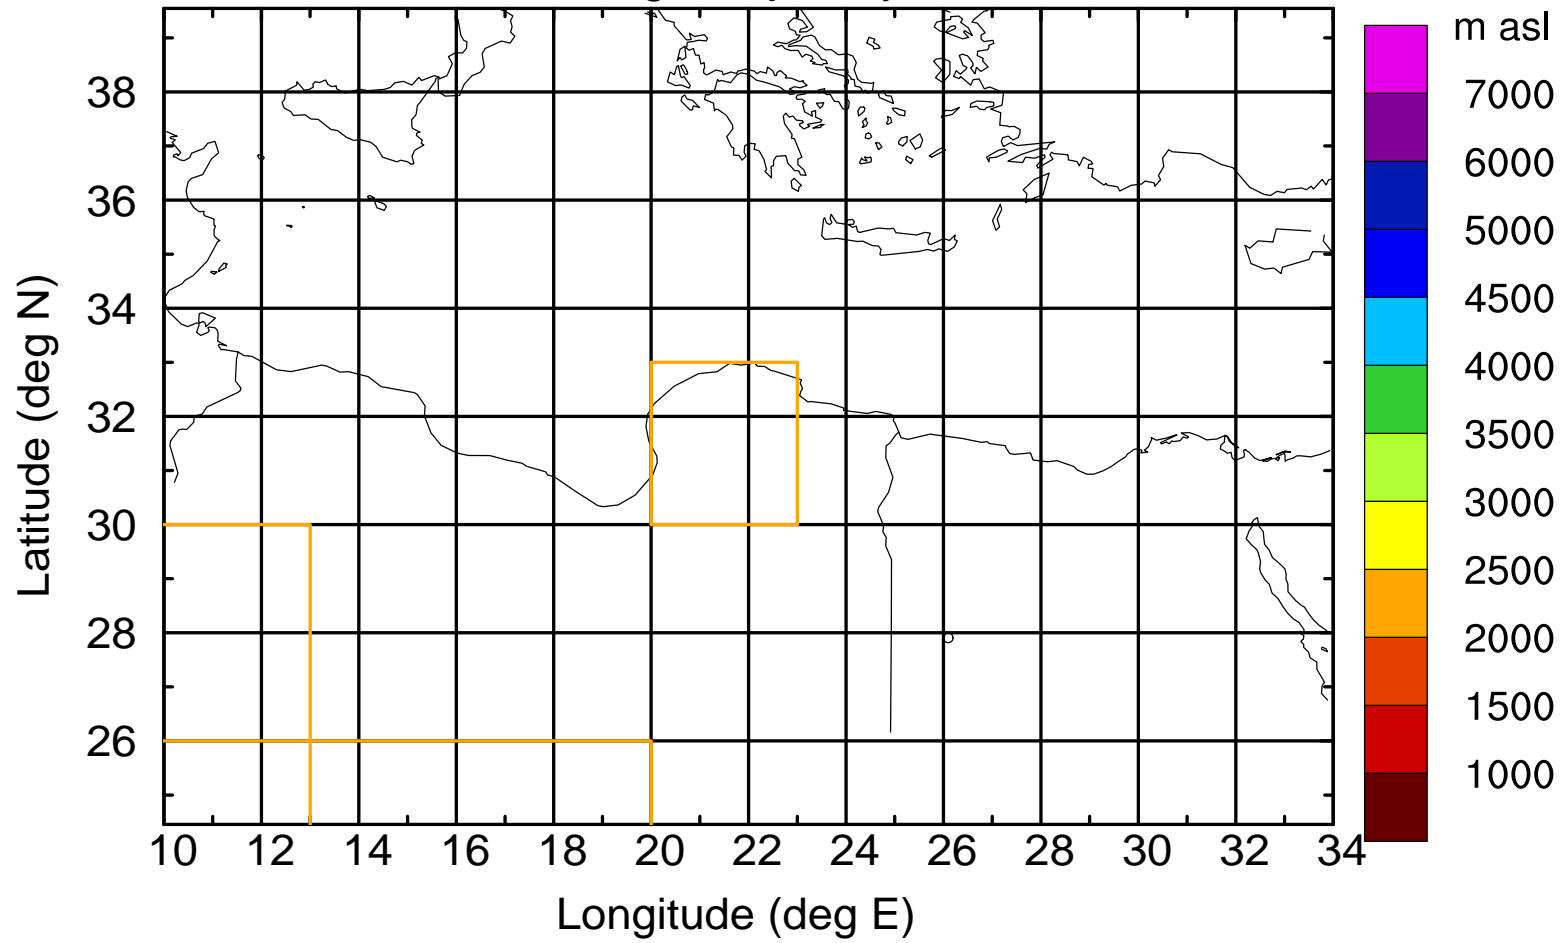

Paphos Airport ground station 20170422 3:00 UTC

Flight trajectory