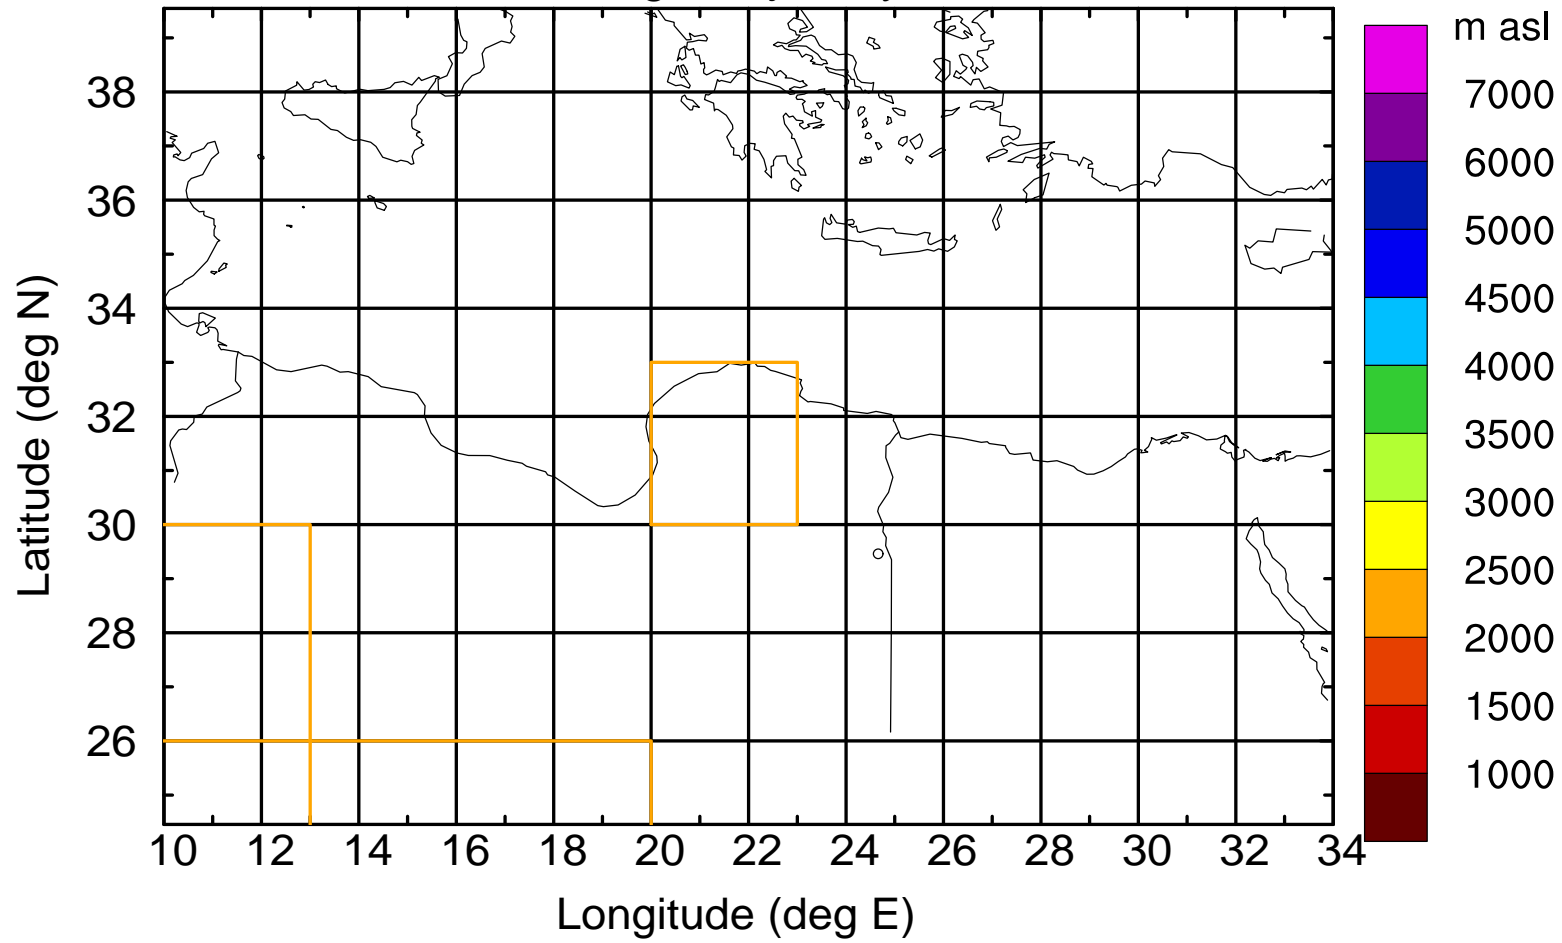

Paphos Airport ground station 20170422 3:00 UTC

Flight trajectory