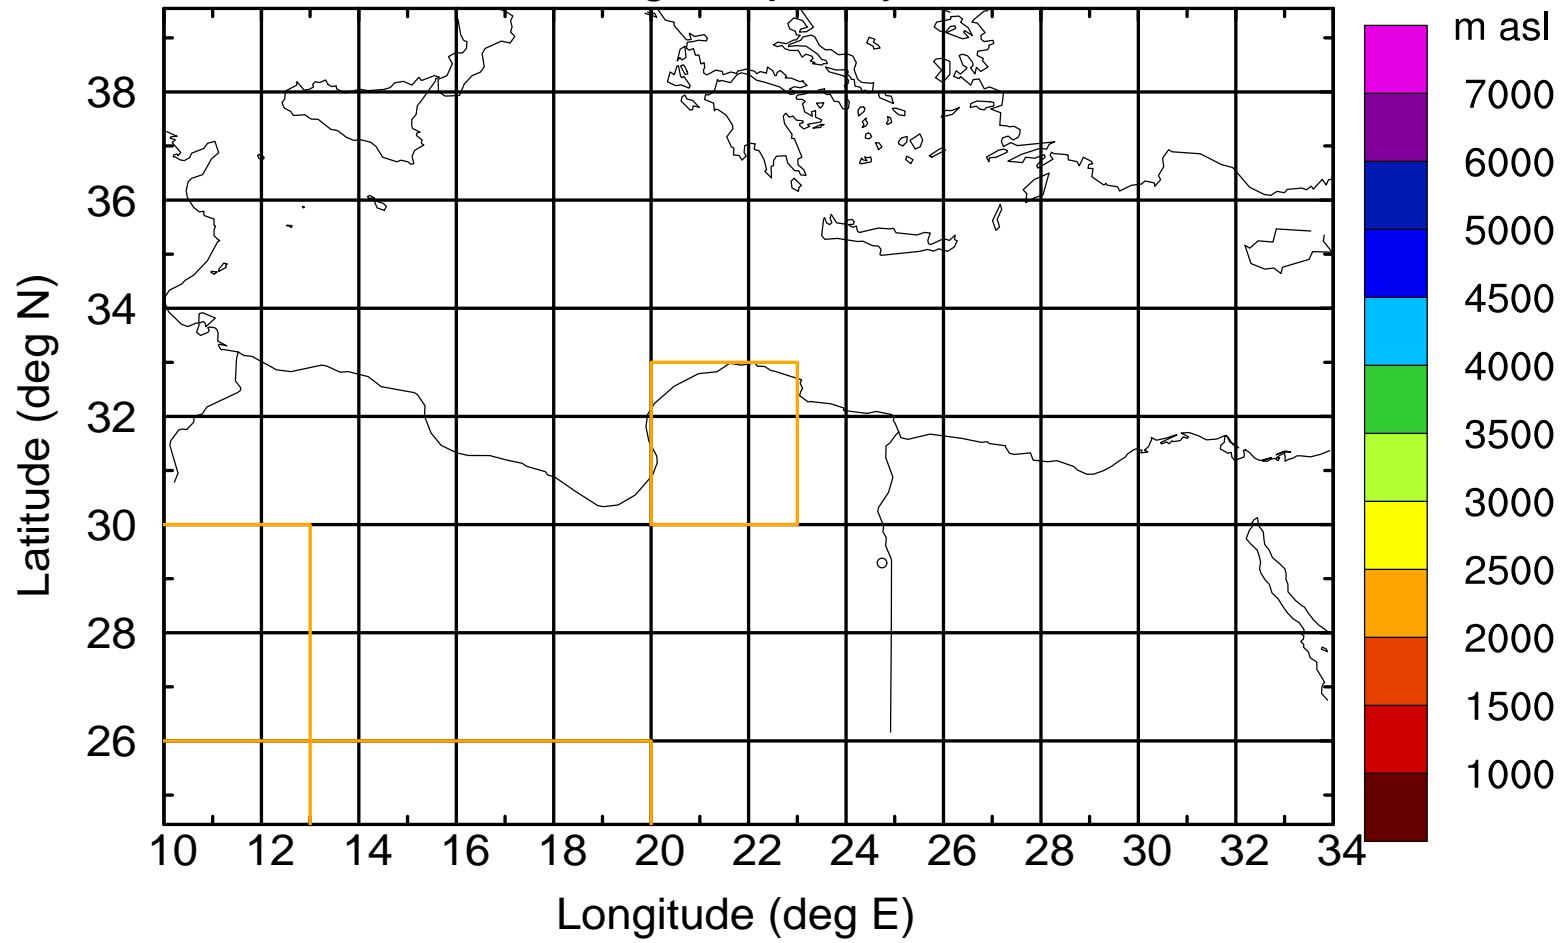

Paphos Airport ground station 20170422 3:00 UTC

Flight trajectory