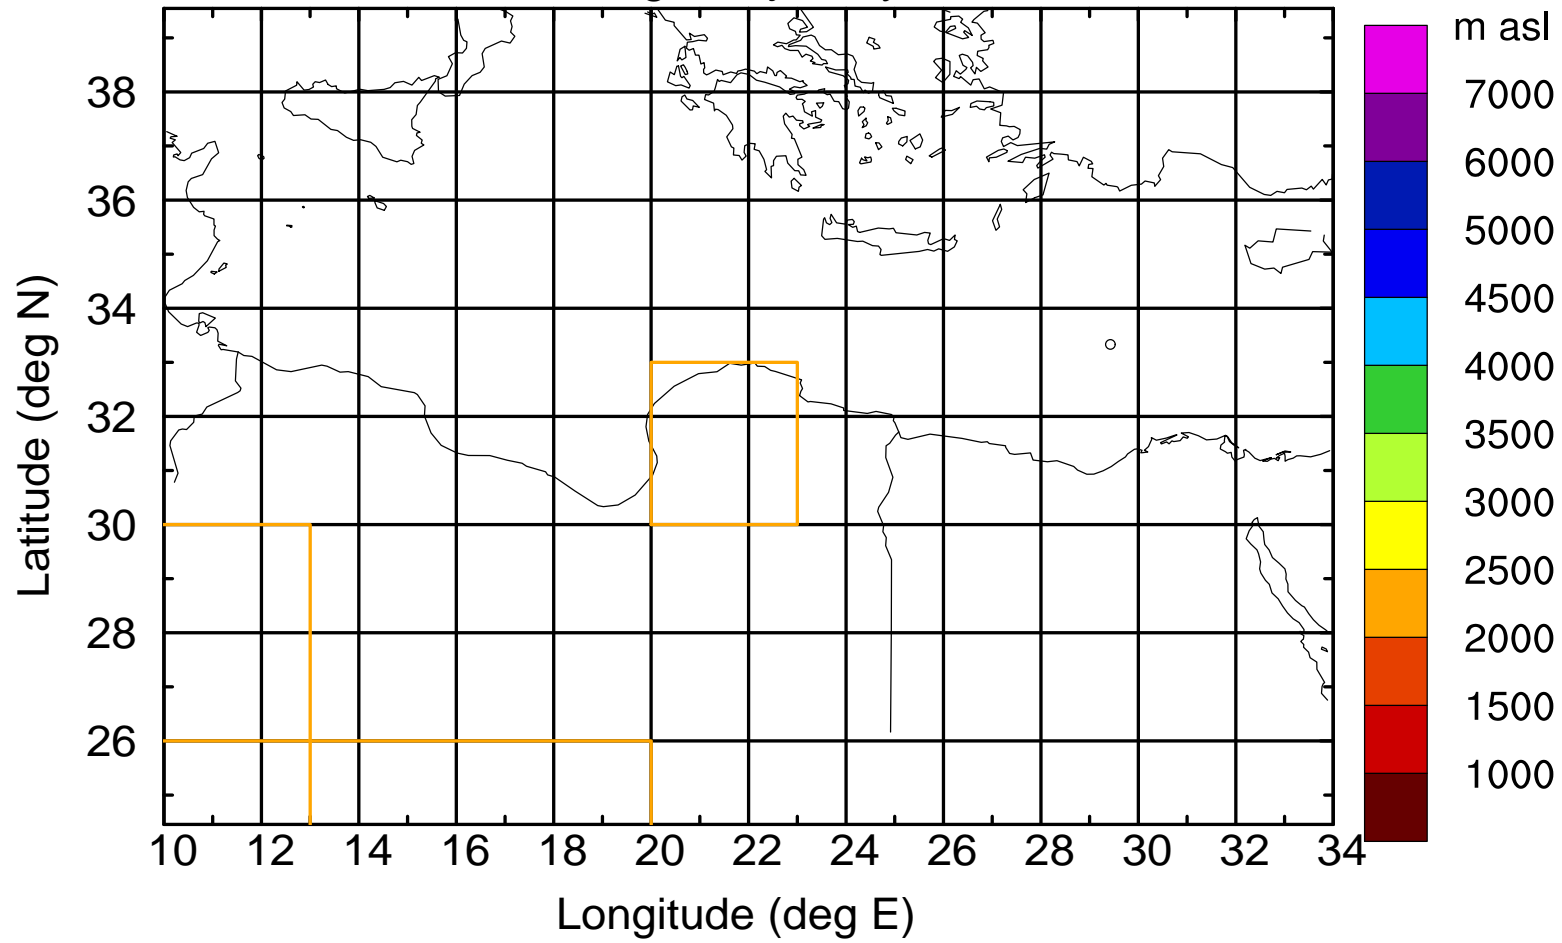

Paphos Airport ground station 20170422 3:00 UTC

Flight trajectory