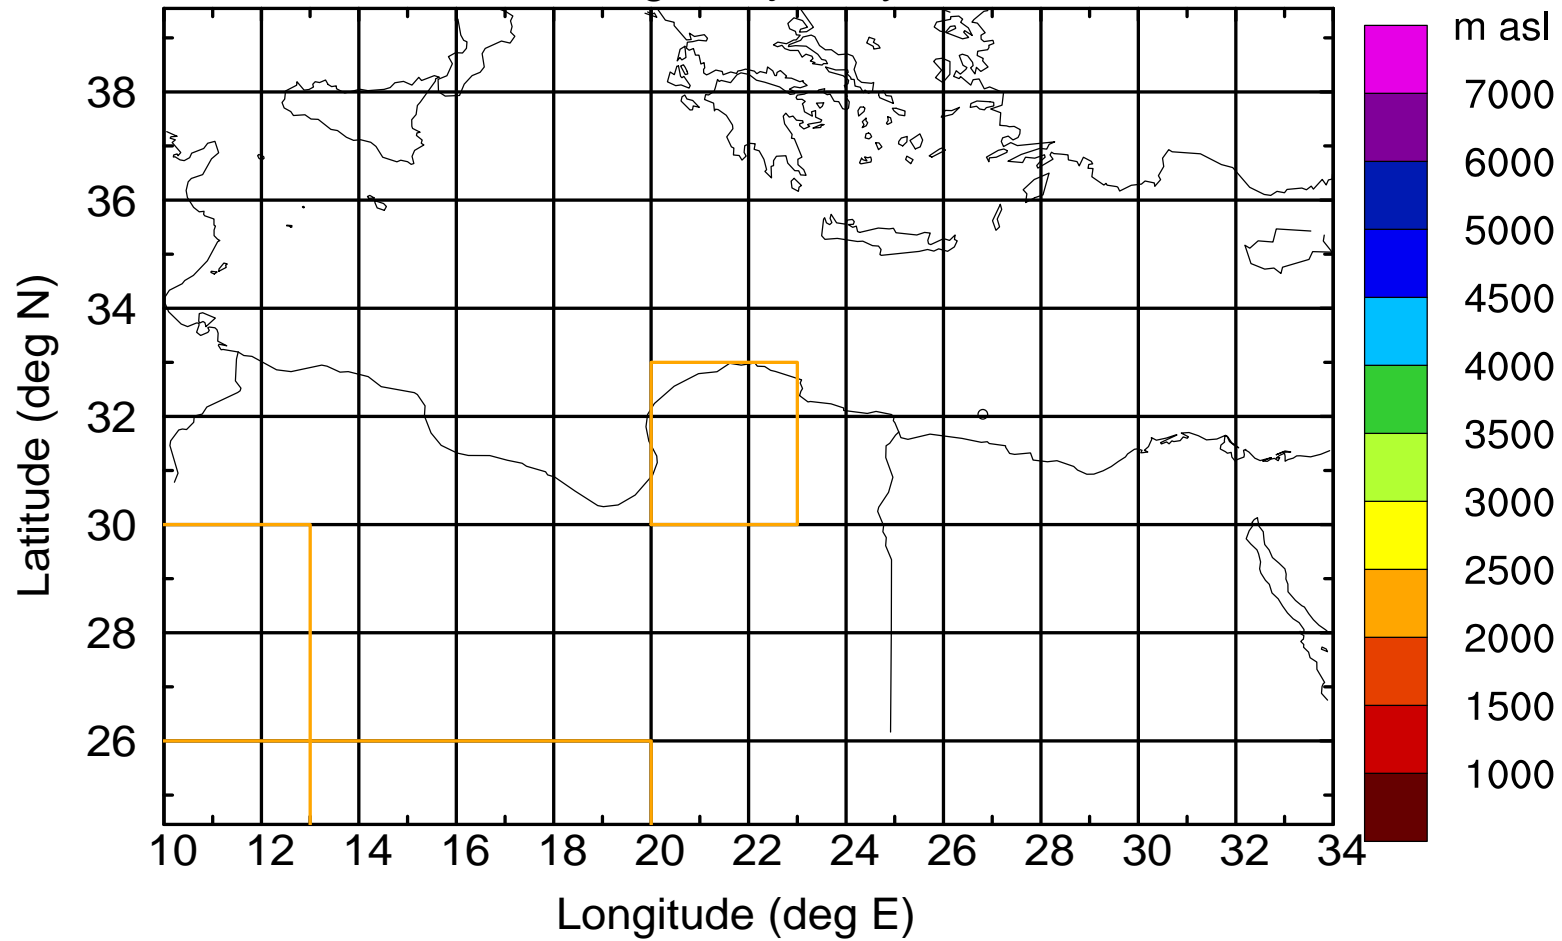

Paphos Airport ground station 20170422 3:00 UTC

Flight trajectory