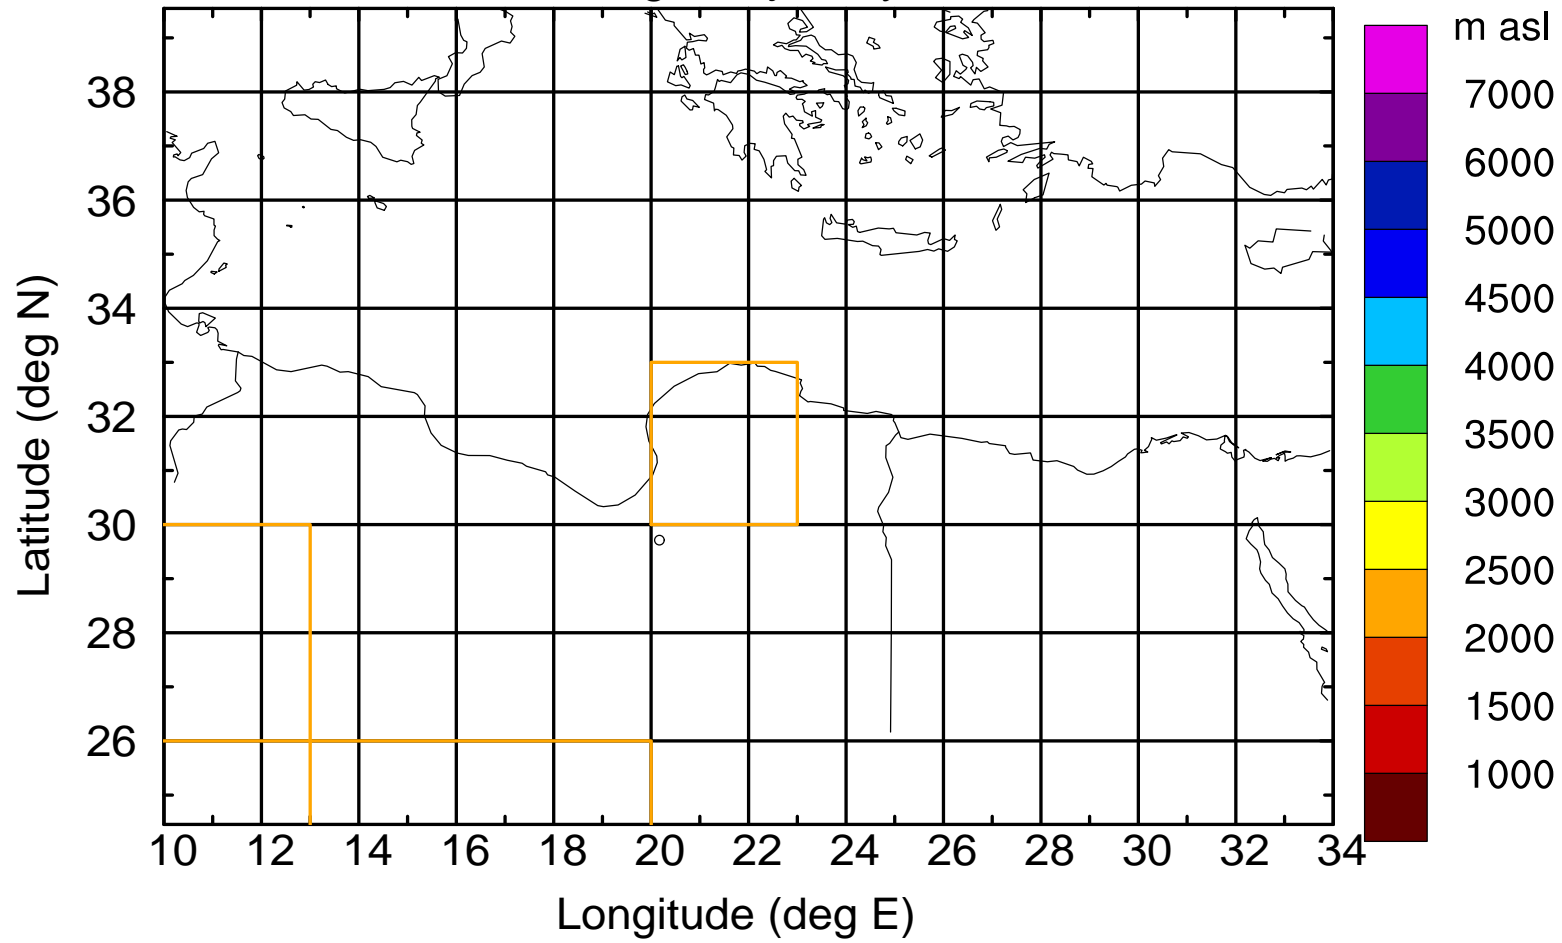

Flight trajectory

Paphos Airport ground station 20170422 3:00 UTC

Flight trajectory

Paphos Airport ground station 20170422 3:00 UTC

Flight trajectory

Paphos Airport ground station 20170422 3:00 UTC

Flight trajectory