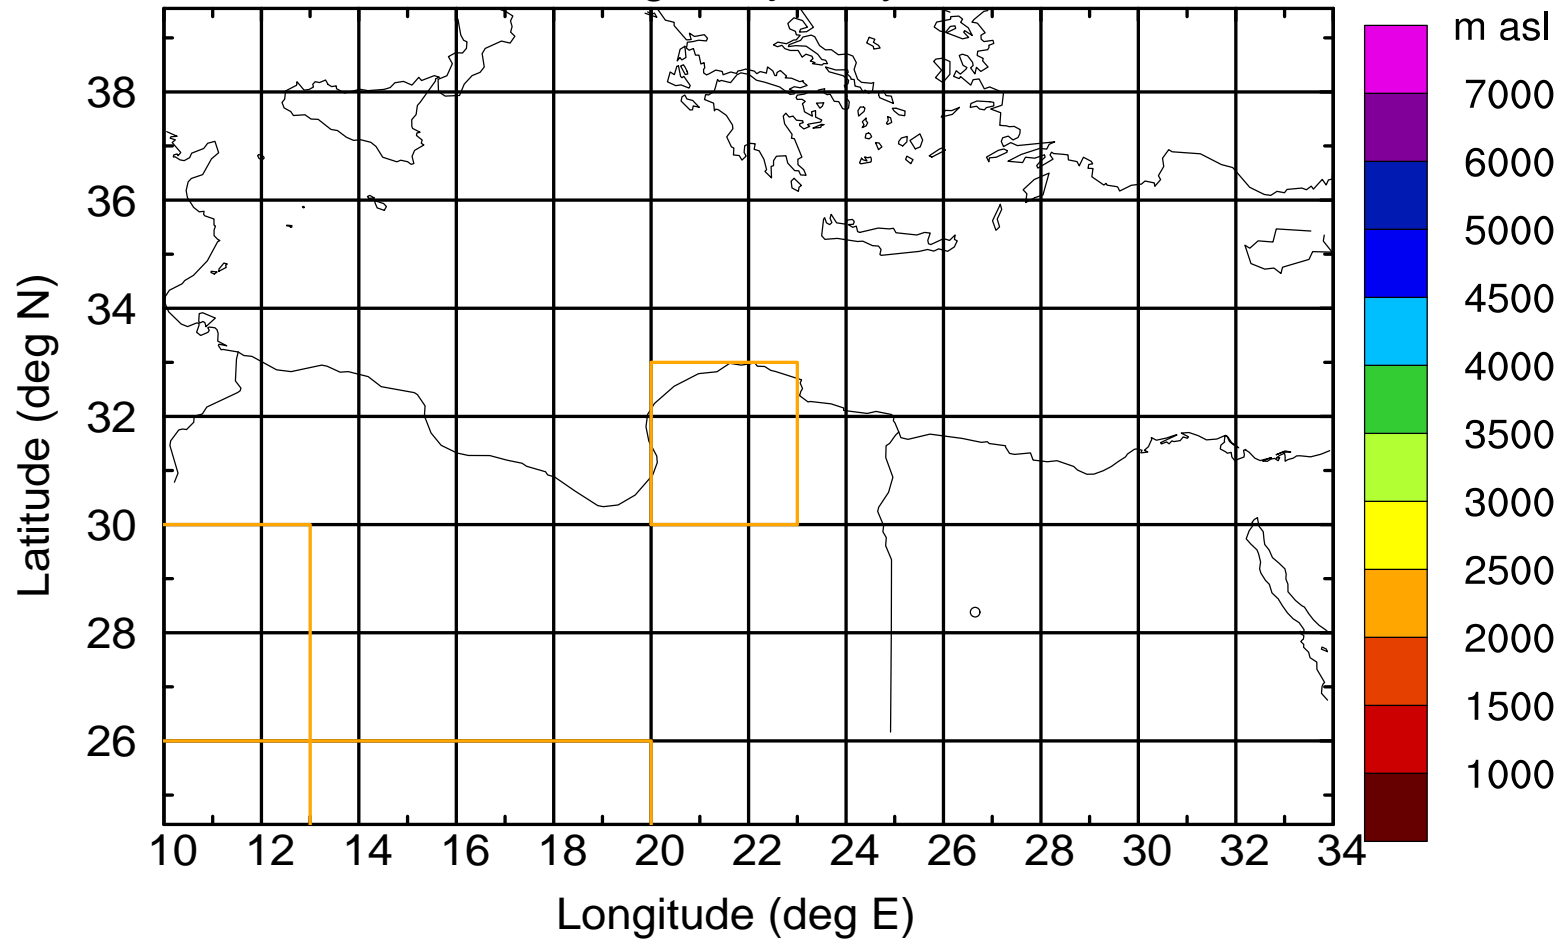

Paphos Airport ground station 20170422 3:00 UTC

Flight trajectory