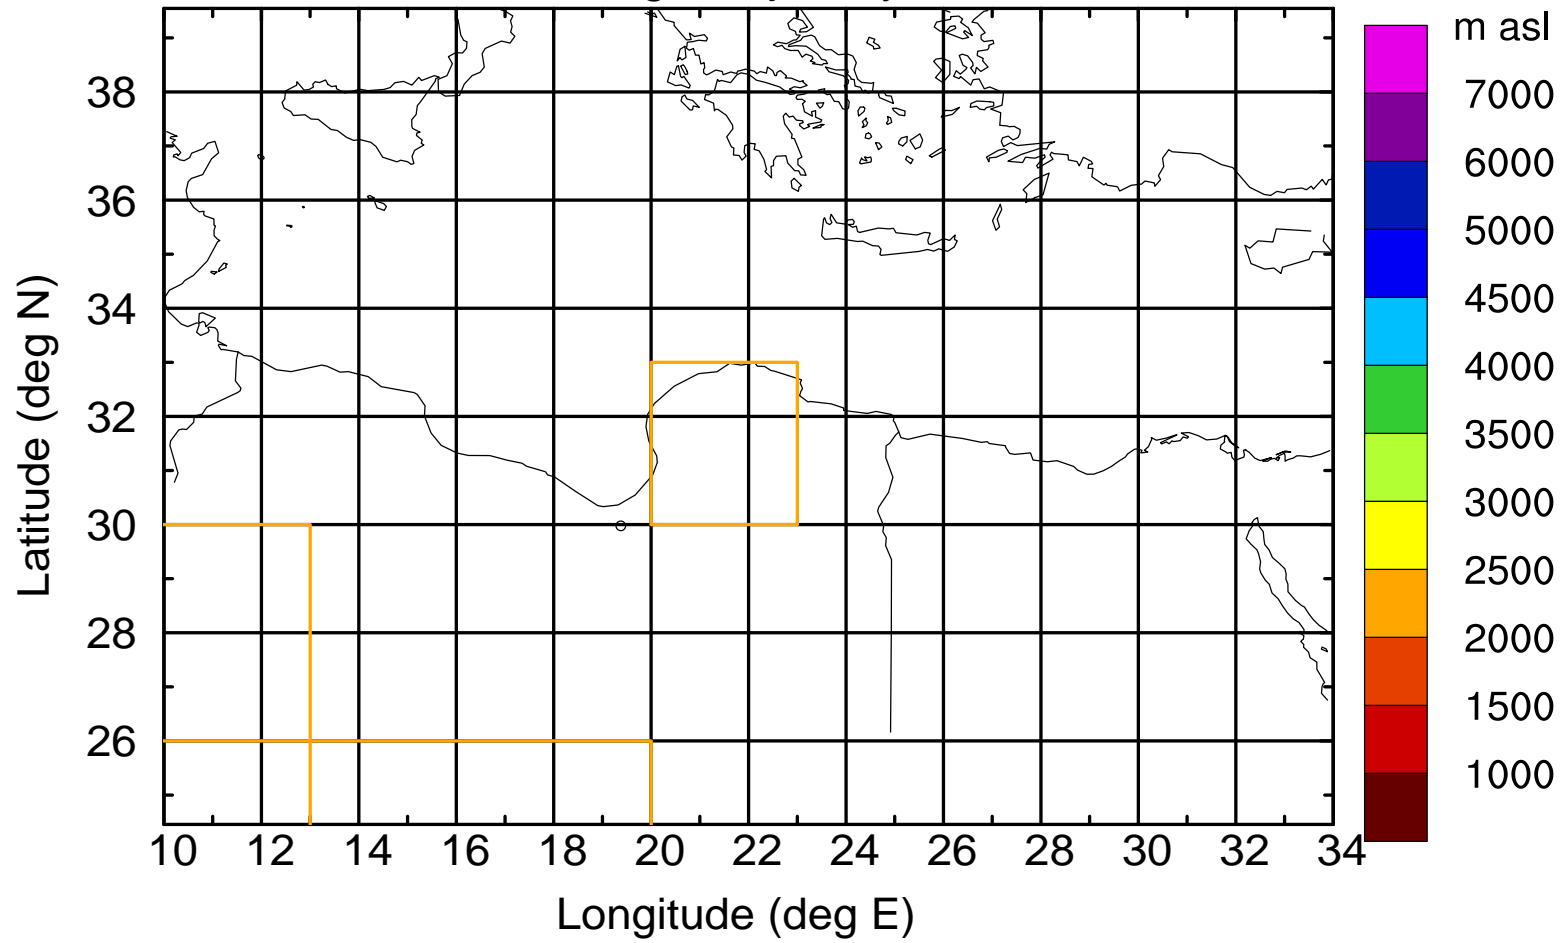

Paphos Airport ground station 20170422 3:00 UTC

Flight trajectory