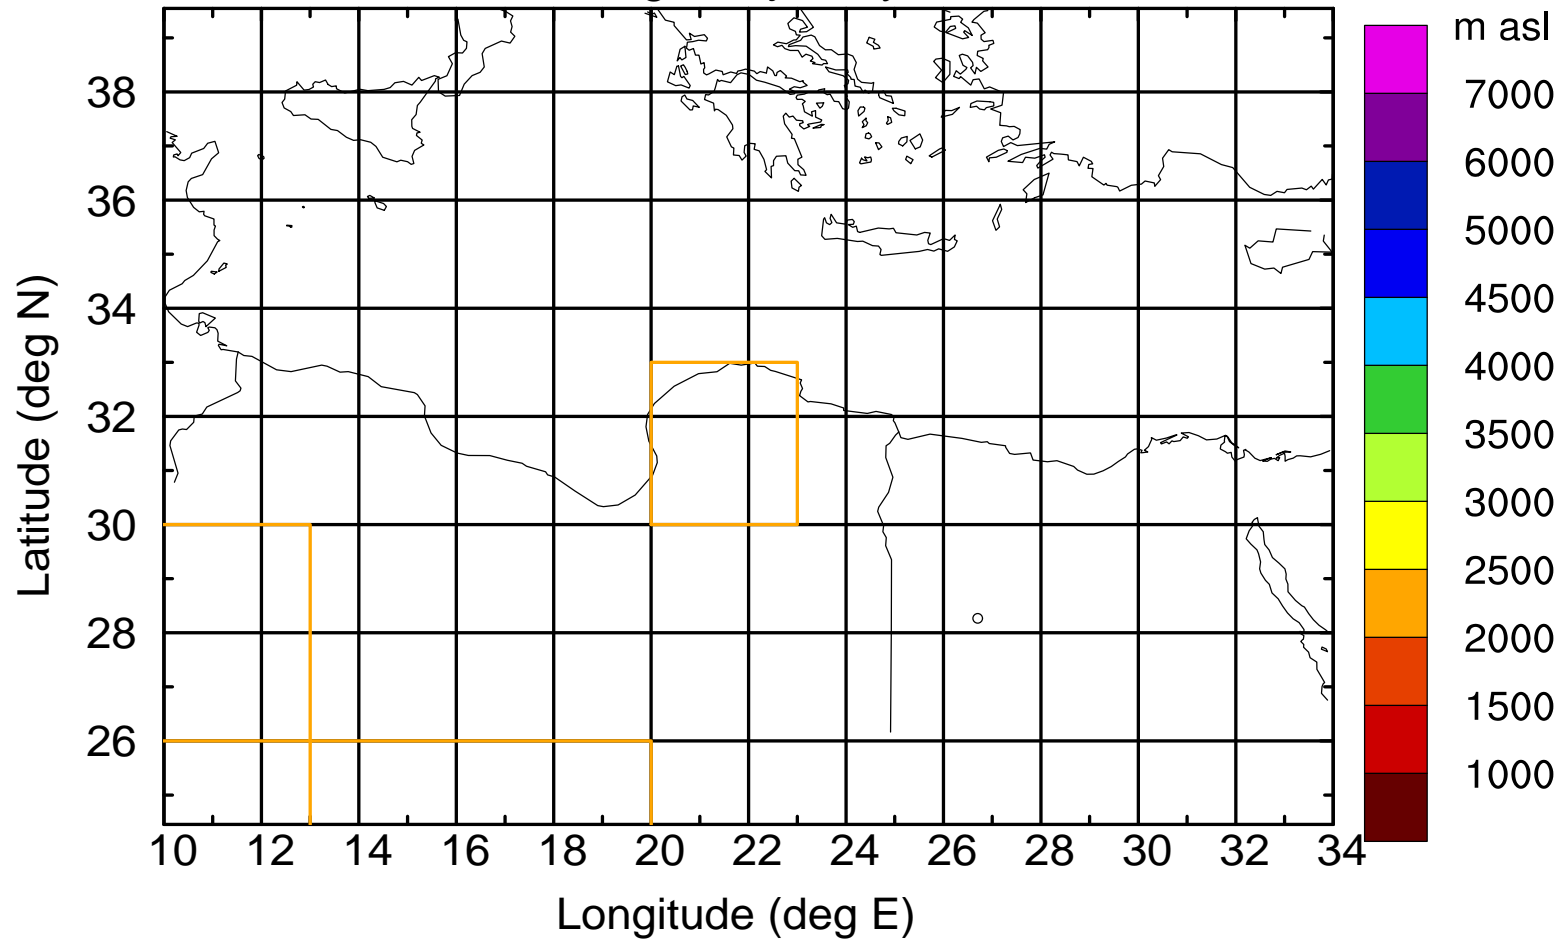

Paphos Airport ground station 20170422 3:00 UTC

Flight trajectory