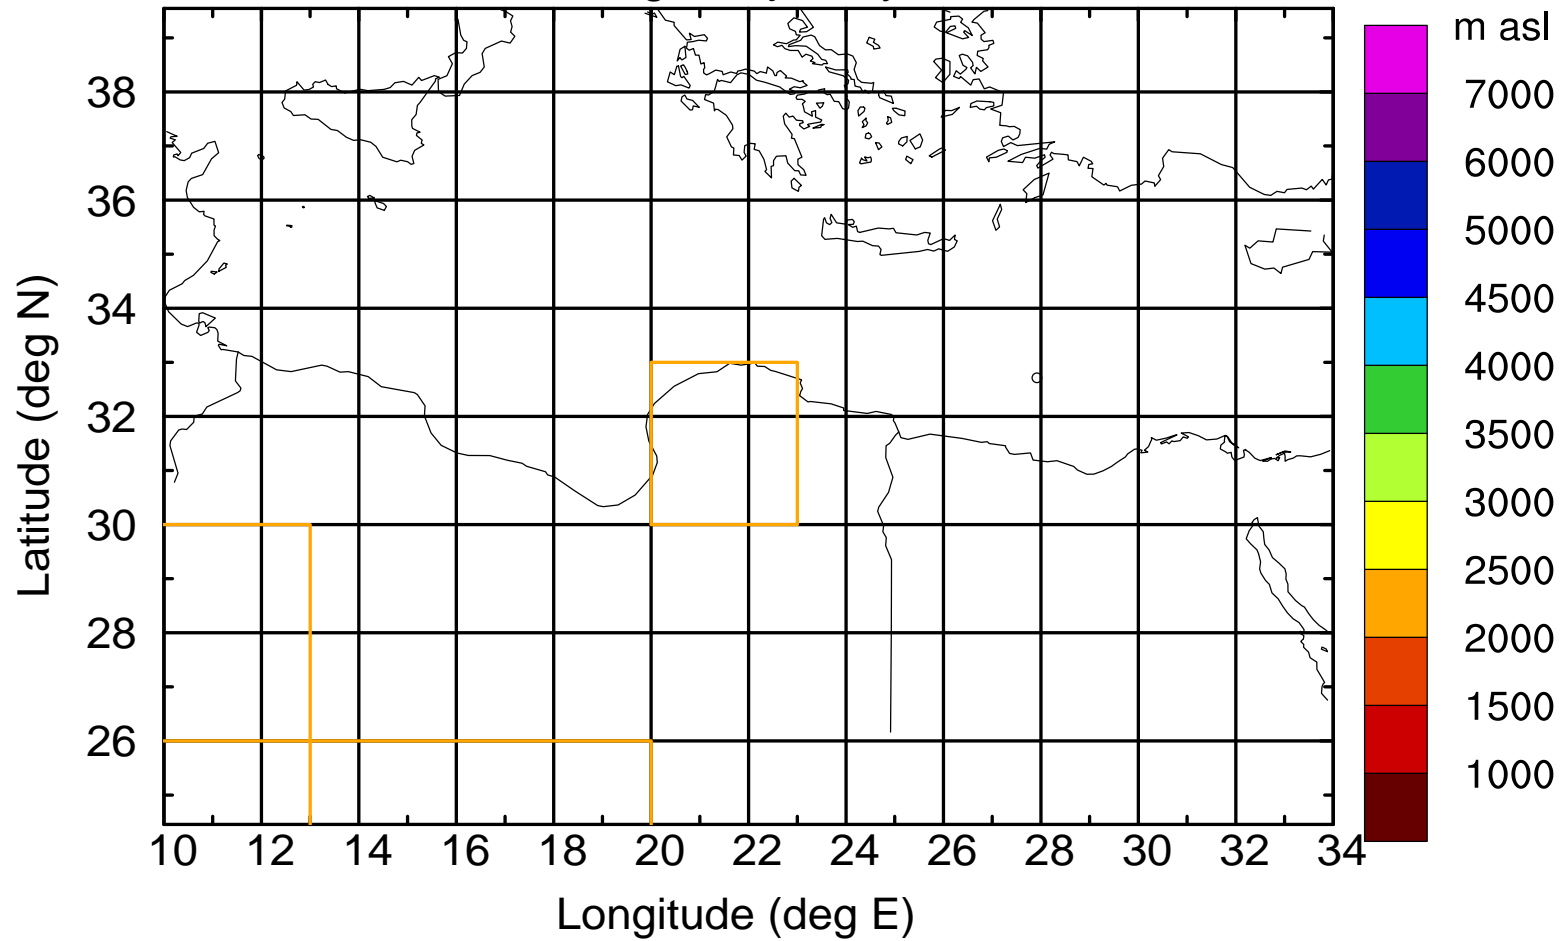

Paphos Airport ground station 20170422 3:00 UTC

Flight trajectory