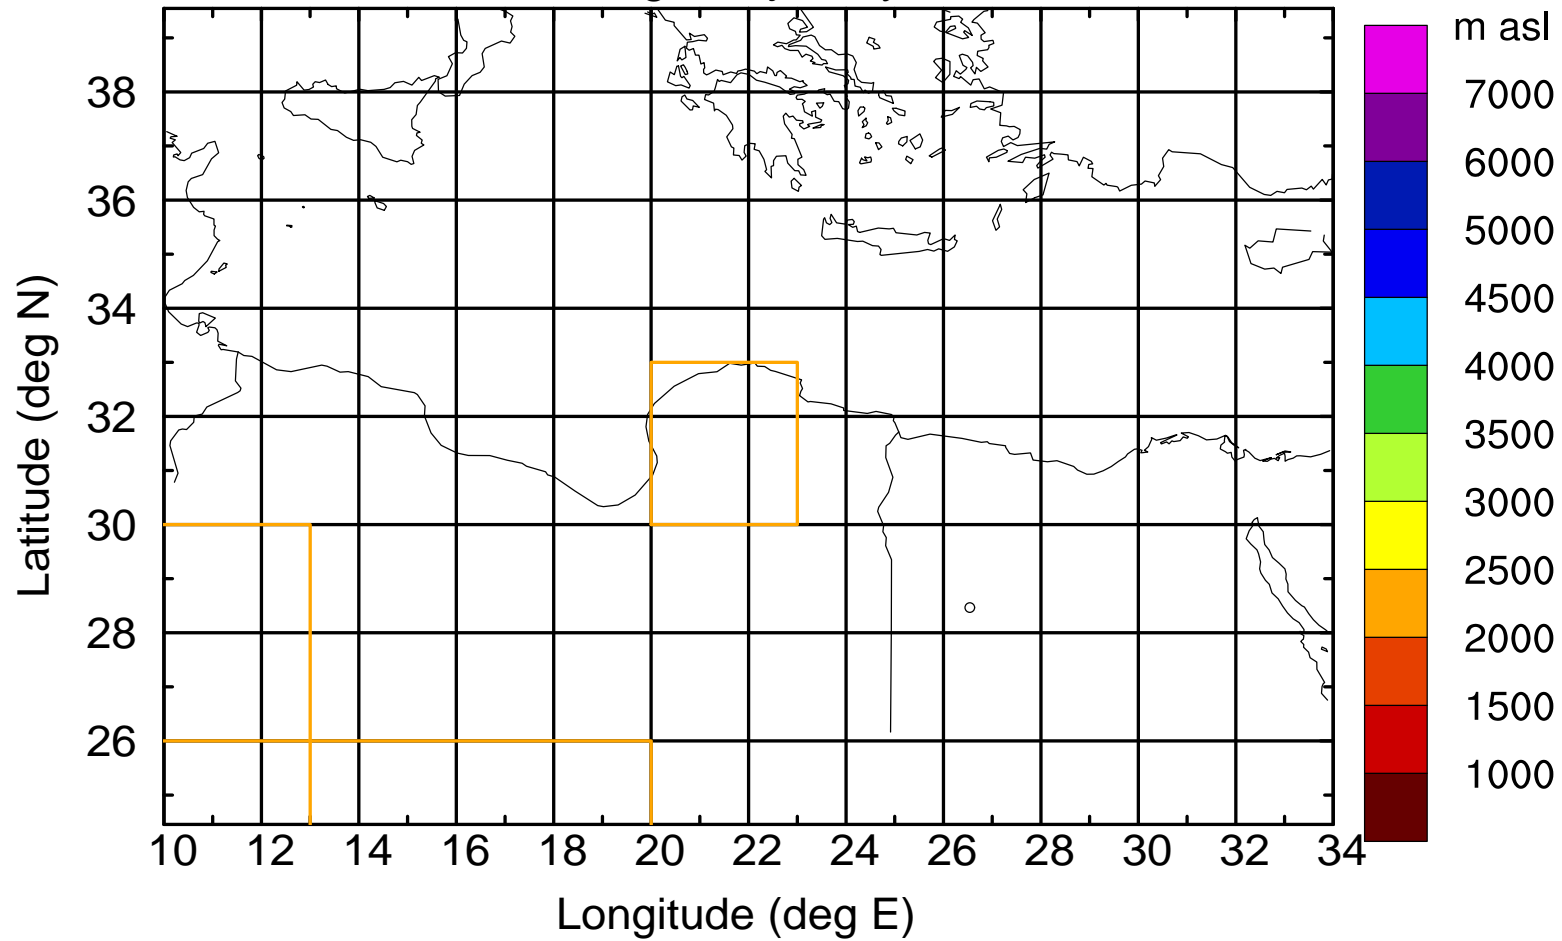

Flight trajectory

Paphos Airport ground station 20170422 3:00 UTC

Flight trajectory

Paphos Airport ground station 20170422 3:00 UTC

Flight trajectory

Paphos Airport ground station 20170422 3:00 UTC

Flight trajectory