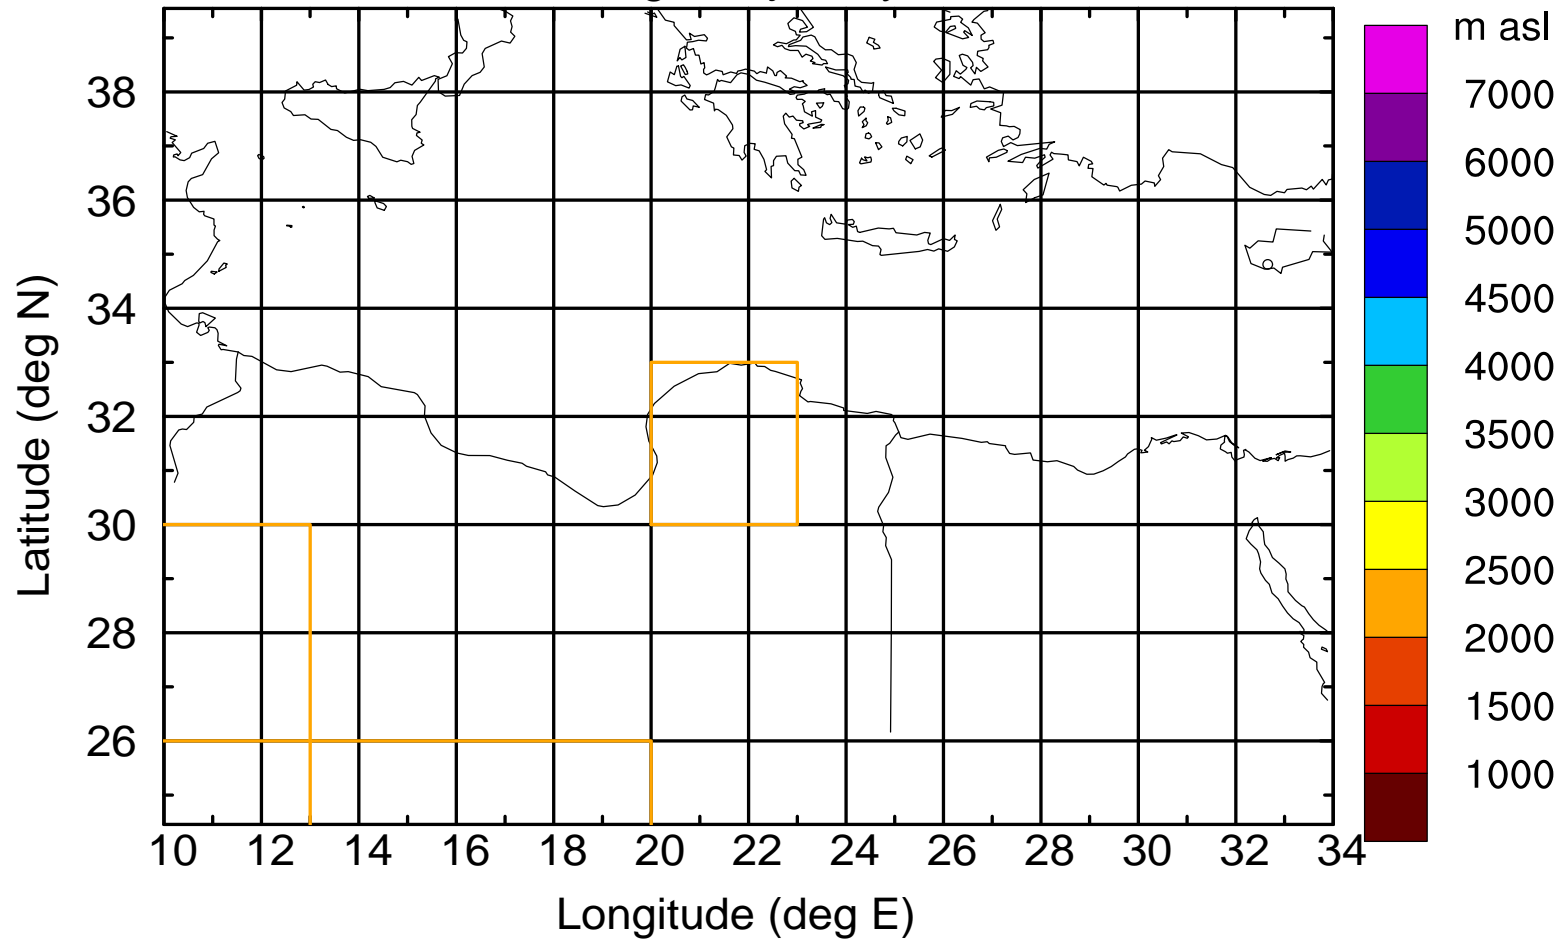

Flight trajectory

Paphos Airport ground station 20170422 3:00 UTC

Flight trajectory

Paphos Airport ground station 20170422 3:00 UTC

Flight trajectory

Paphos Airport ground station 20170422 3:00 UTC

Flight trajectory