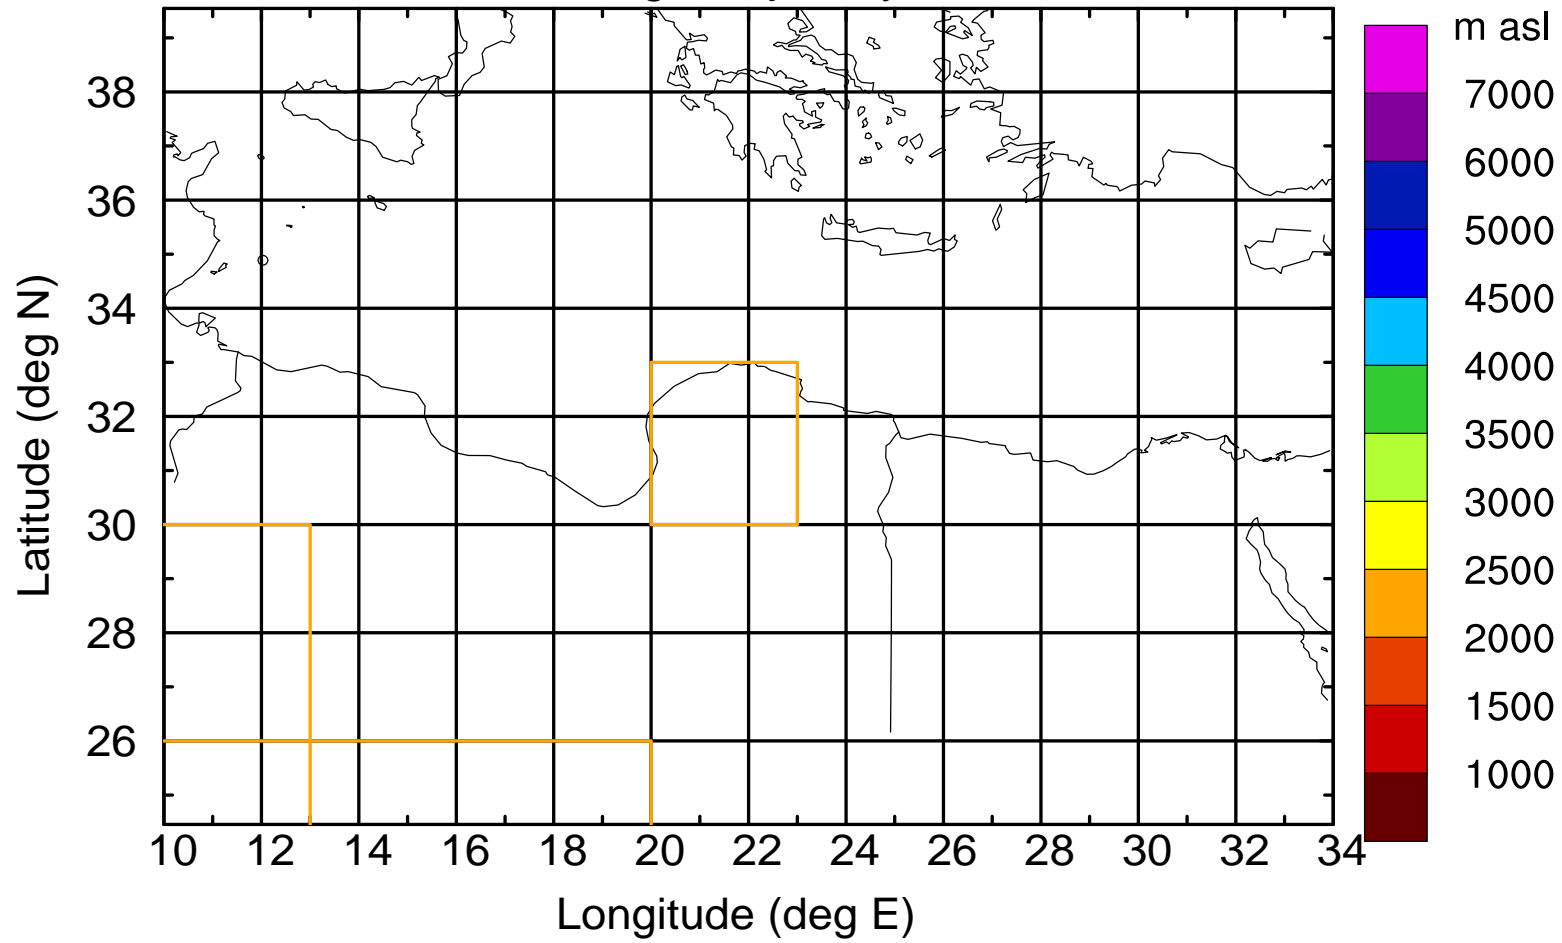

Flight trajectory

Paphos Airport ground station 20170422 3:00 UTC

Flight trajectory

Paphos Airport ground station 20170422 3:00 UTC

Flight trajectory

Paphos Airport ground station 20170422 3:00 UTC

Flight trajectory