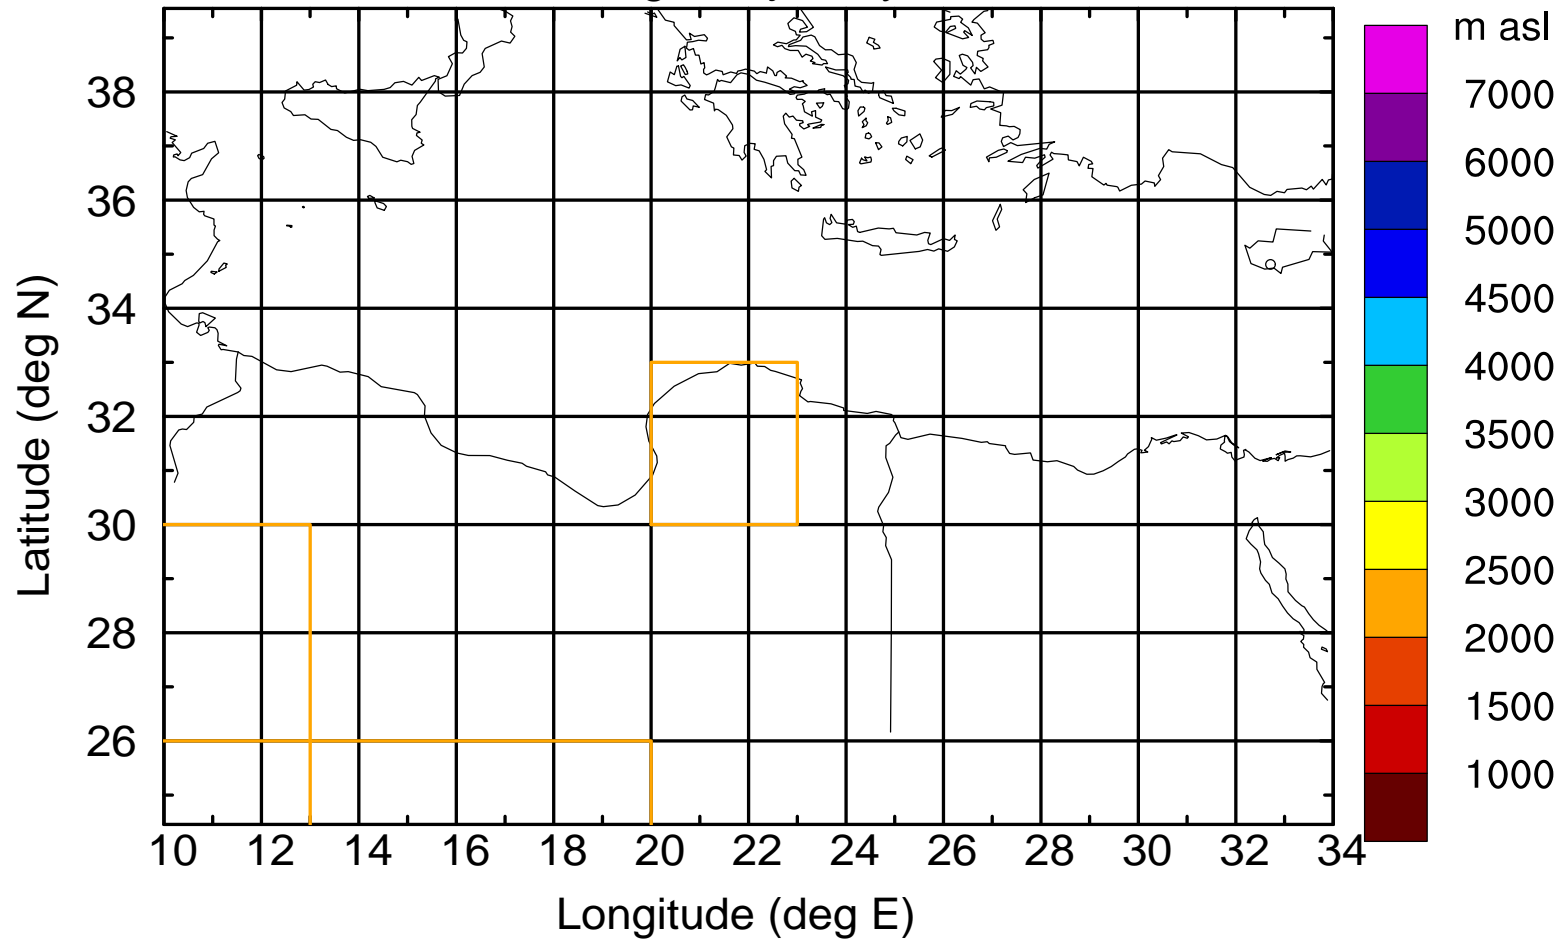

Paphos Airport ground station 20170422 3:00 UTC

Flight trajectory