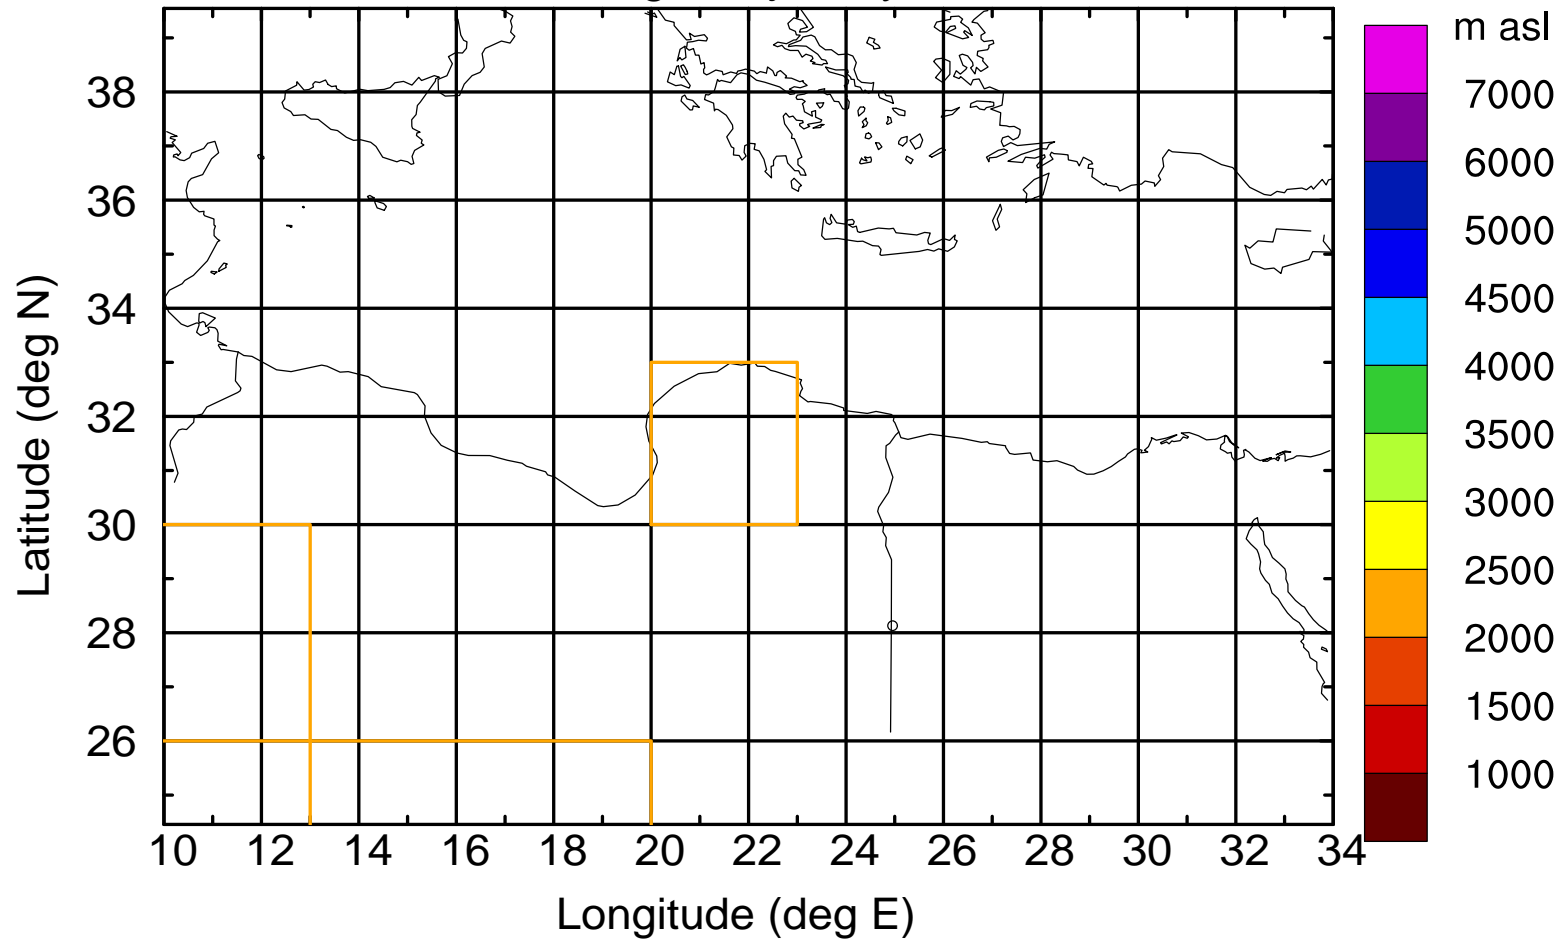

Paphos Airport ground station 20170422 3:00 UTC

Flight trajectory