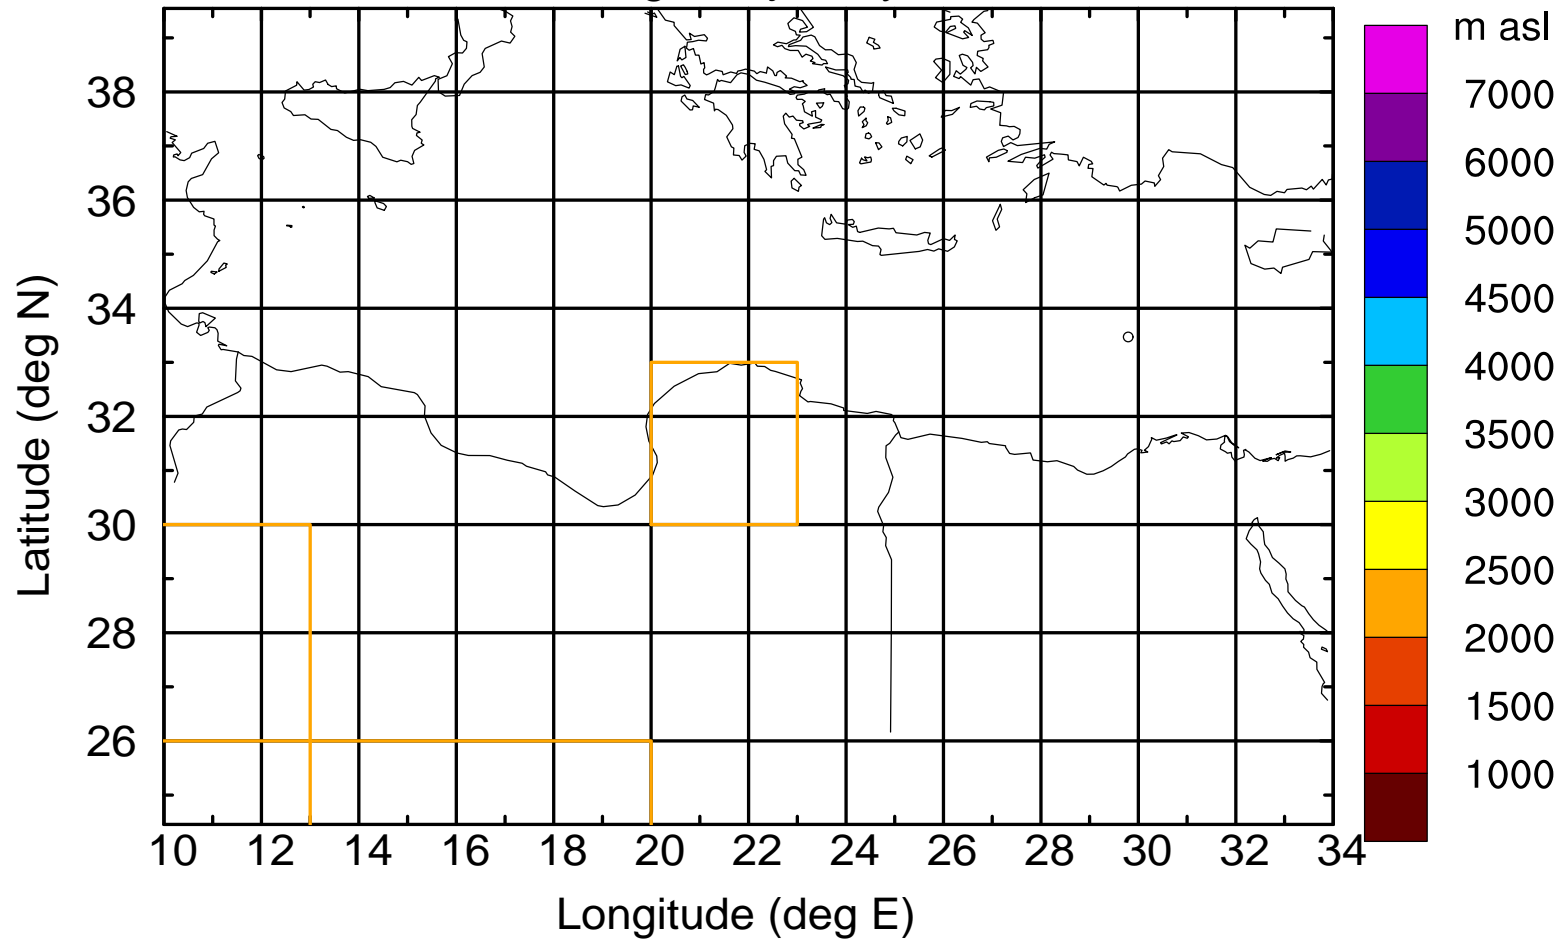

Paphos Airport ground station 20170422 3:00 UTC

Flight trajectory

Paphos Airport ground station 20170422 3:00 UTC

Flight trajectory

Paphos Airport ground station 20170422 3:00 UTC

Flight trajectory

Paphos Airport ground station 20170422 3:00 UTC