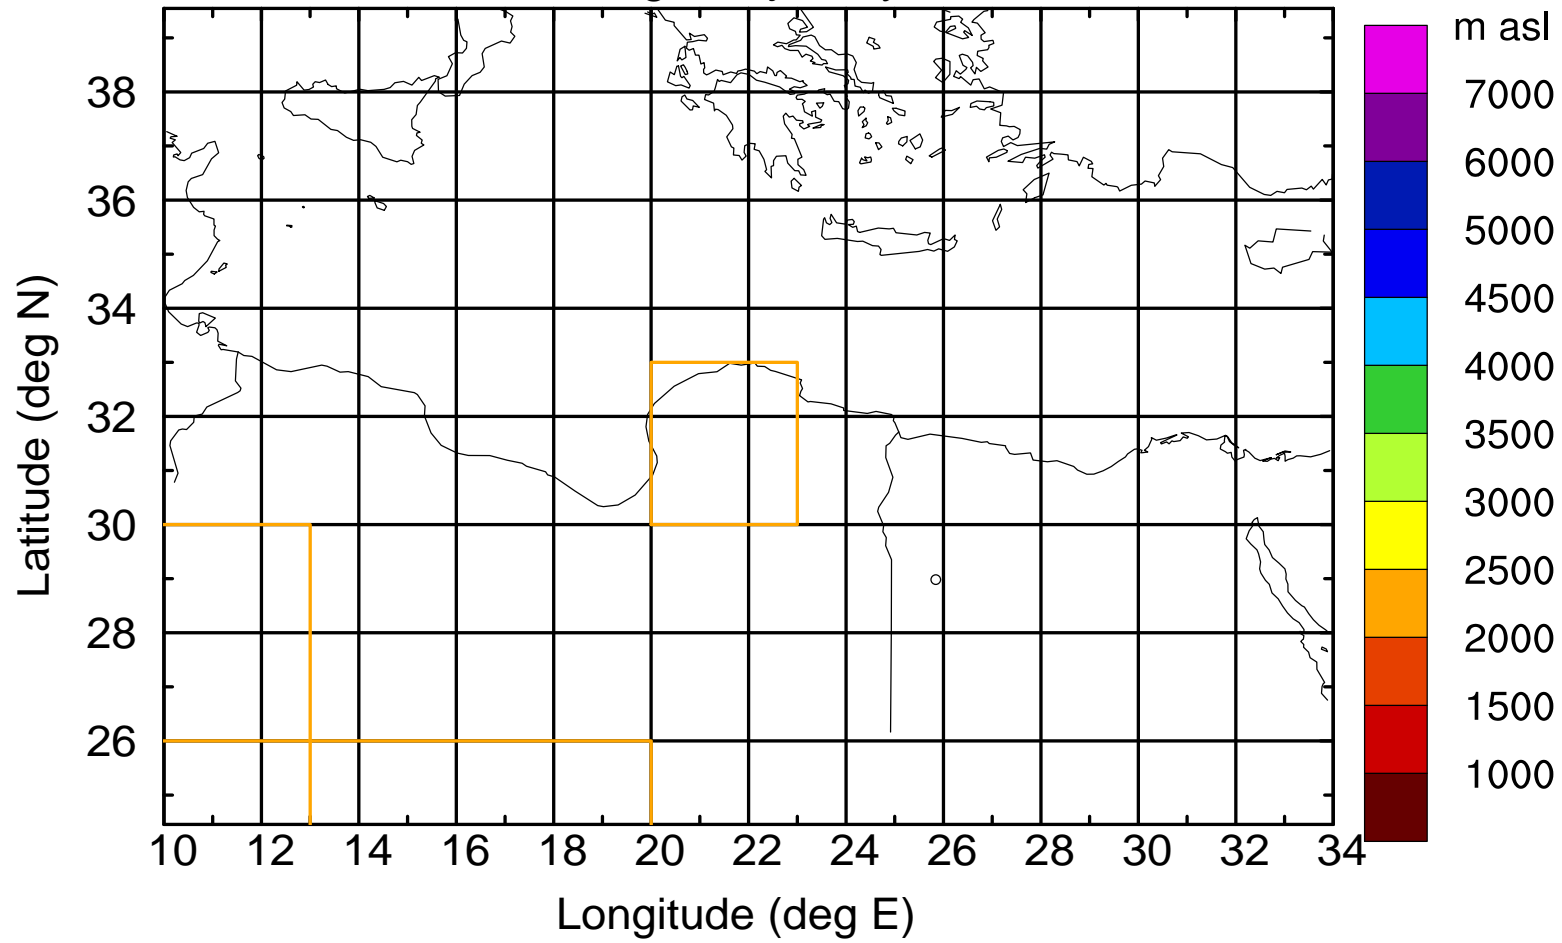

Flight trajectory

Paphos Airport ground station 20170422 3:00 UTC

Flight trajectory

Paphos Airport ground station 20170422 3:00 UTC

Flight trajectory

Paphos Airport ground station 20170422 3:00 UTC

Flight trajectory