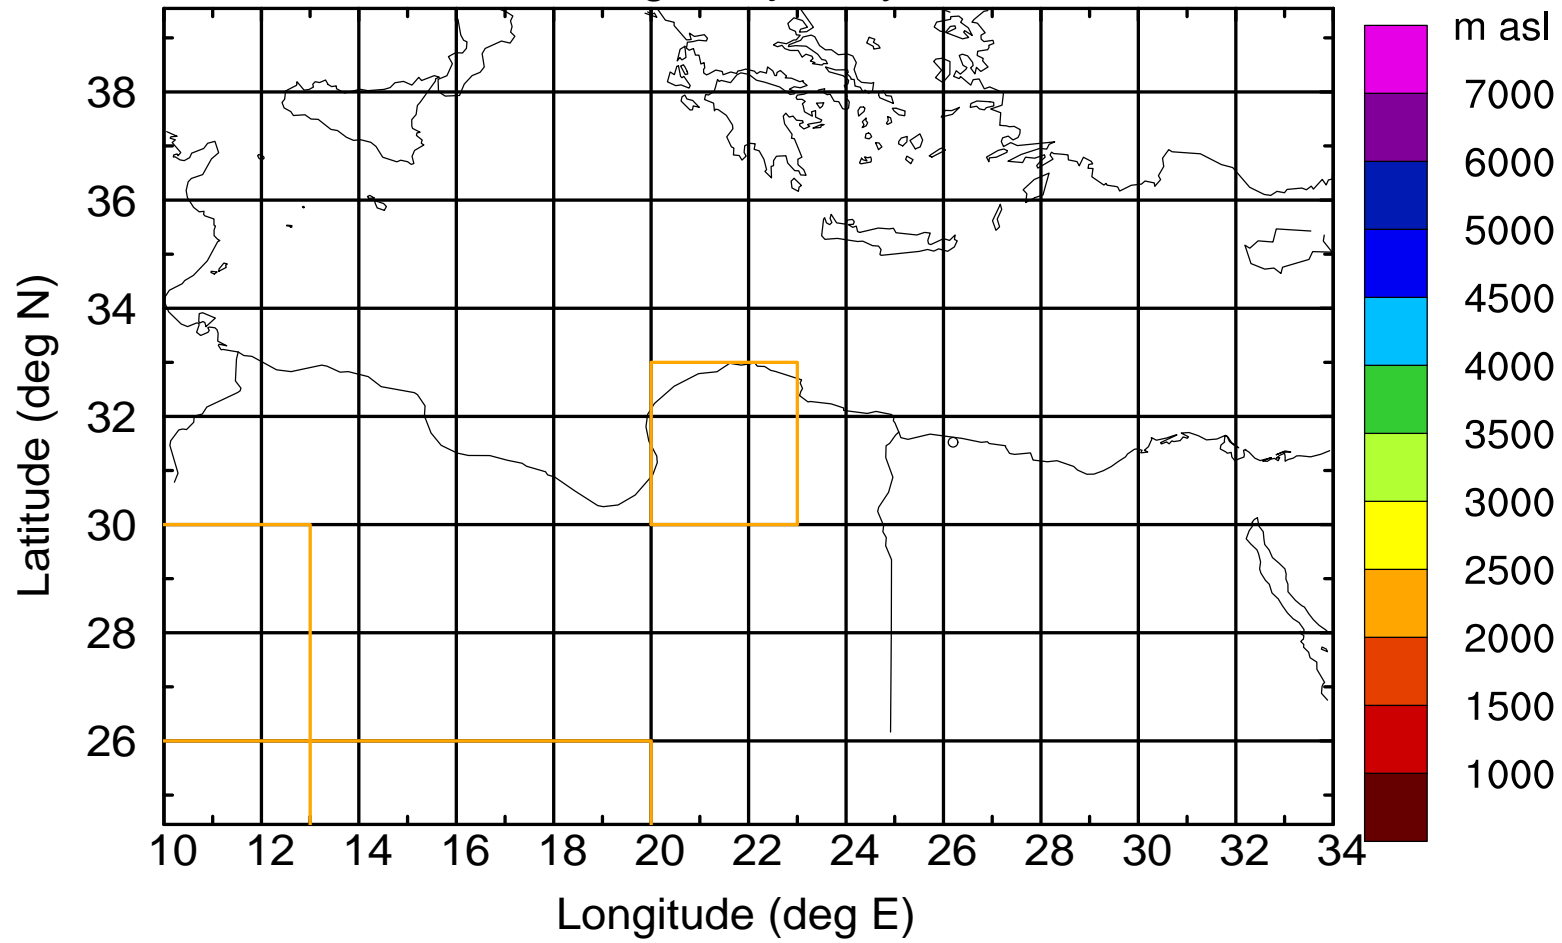

Flight trajectory

Paphos Airport ground station 20170422 3:00 UTC

Flight trajectory

Paphos Airport ground station 20170422 3:00 UTC

Flight trajectory

Paphos Airport ground station 20170422 3:00 UTC

Flight trajectory