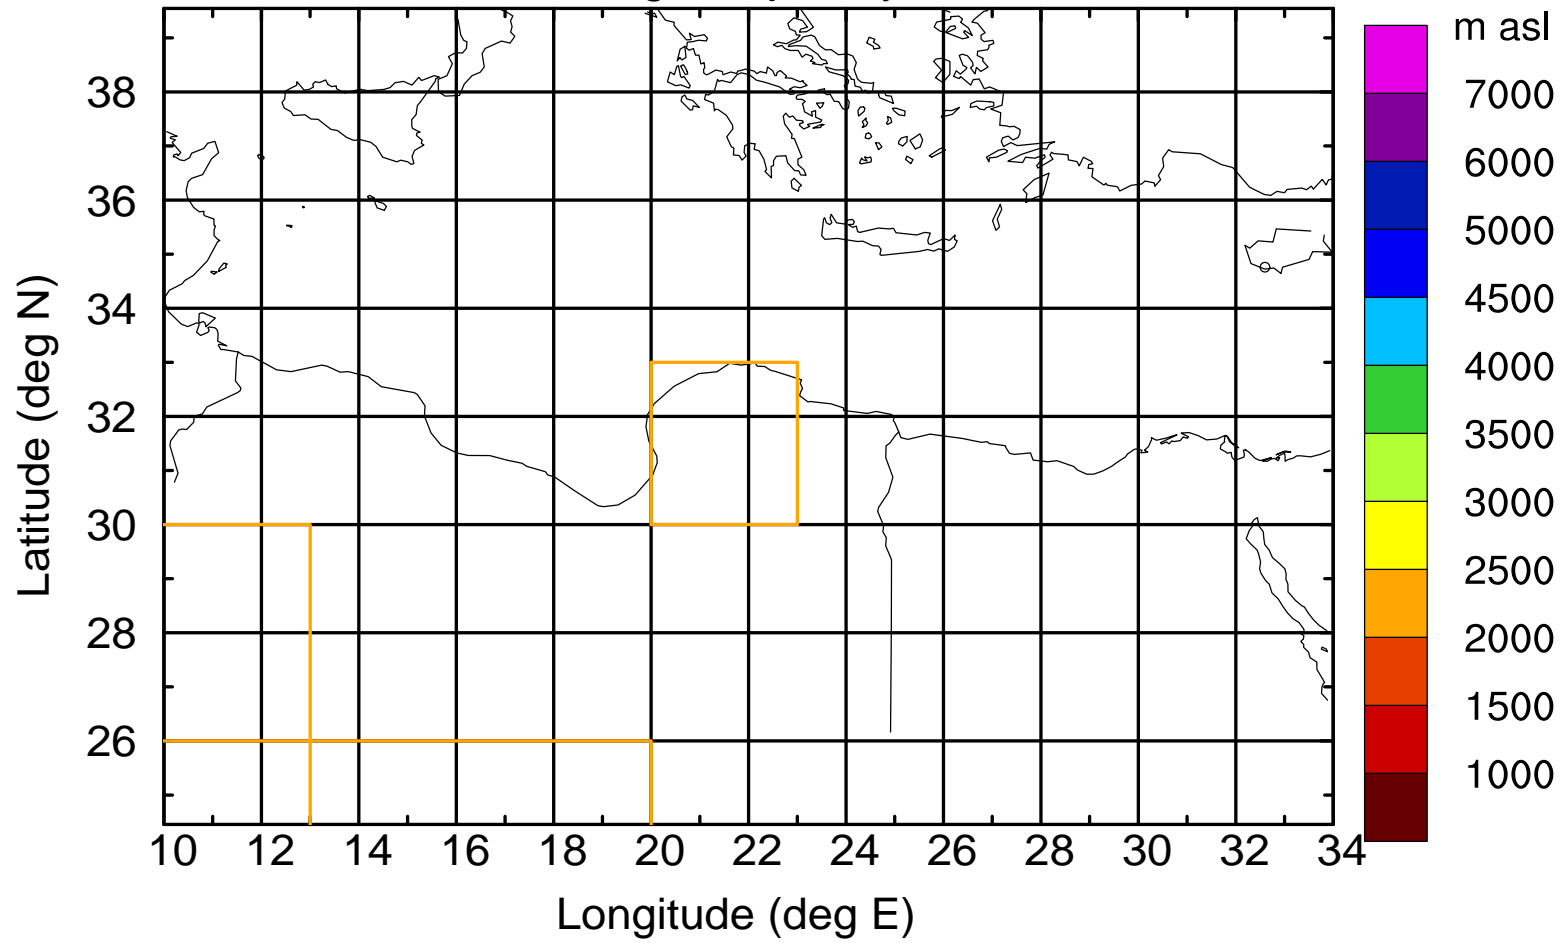

Paphos Airport ground station 20170422 3:00 UTC

Flight trajectory

Paphos Airport ground station 20170422 3:00 UTC

Flight trajectory

Paphos Airport ground station 20170422 3:00 UTC

Flight trajectory

Paphos Airport ground station 20170422 3:00 UTC