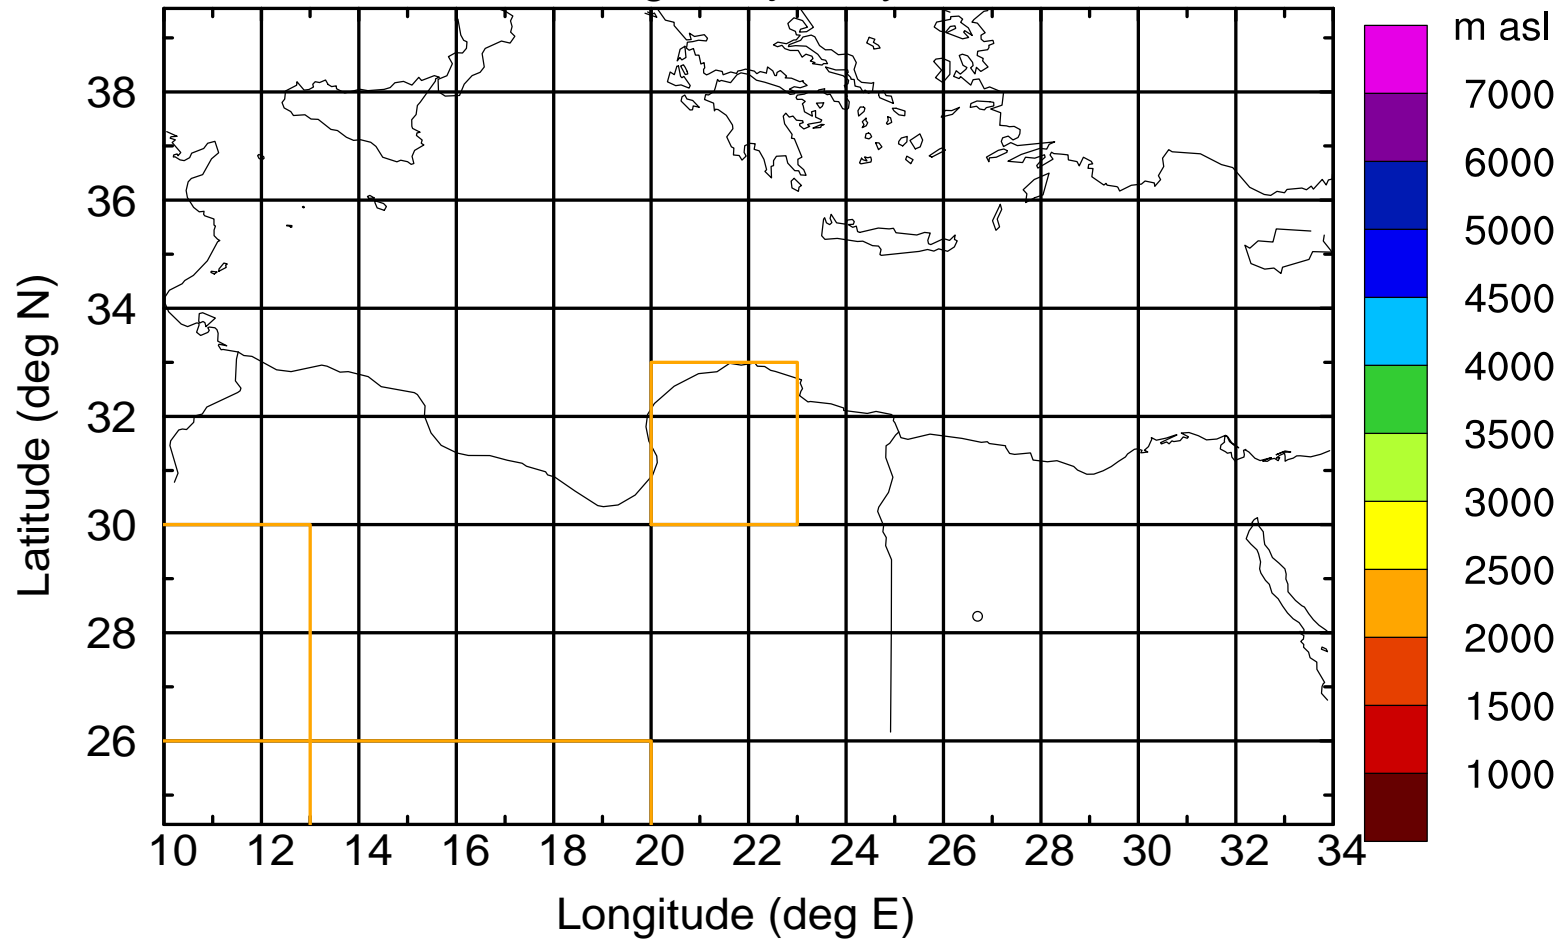

Paphos Airport ground station 20170422 3:00 UTC

Flight trajectory

Paphos Airport ground station 20170422 3:00 UTC

Flight trajectory

Paphos Airport ground station 20170422 3:00 UTC

Flight trajectory

Paphos Airport ground station 20170422 3:00 UTC