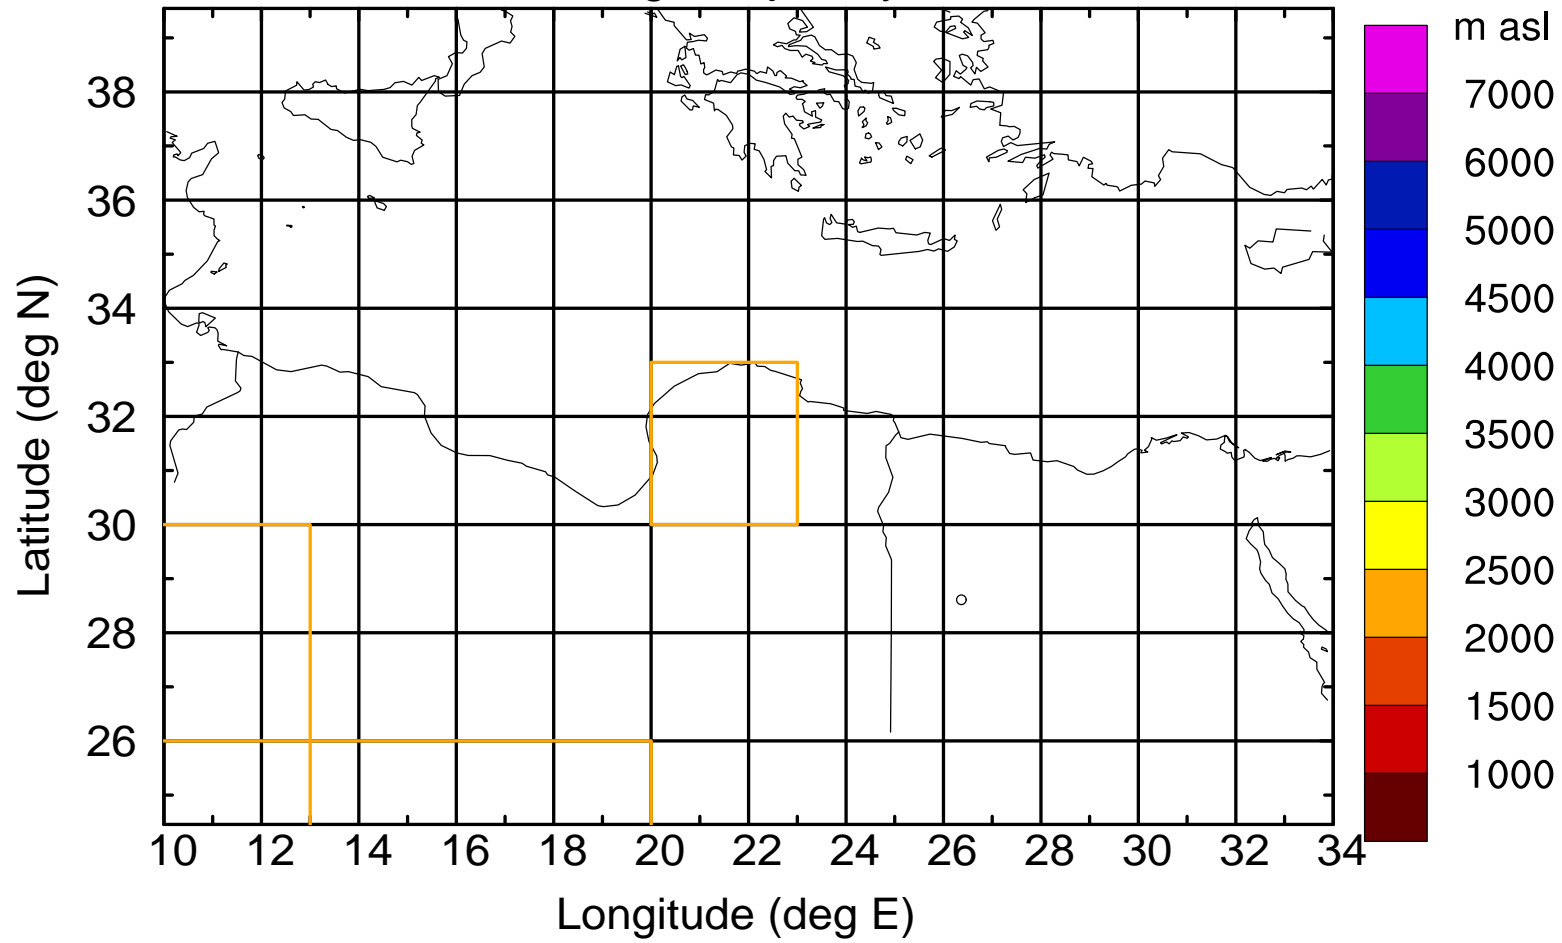

Paphos Airport ground station 20170422 3:00 UTC

Flight trajectory