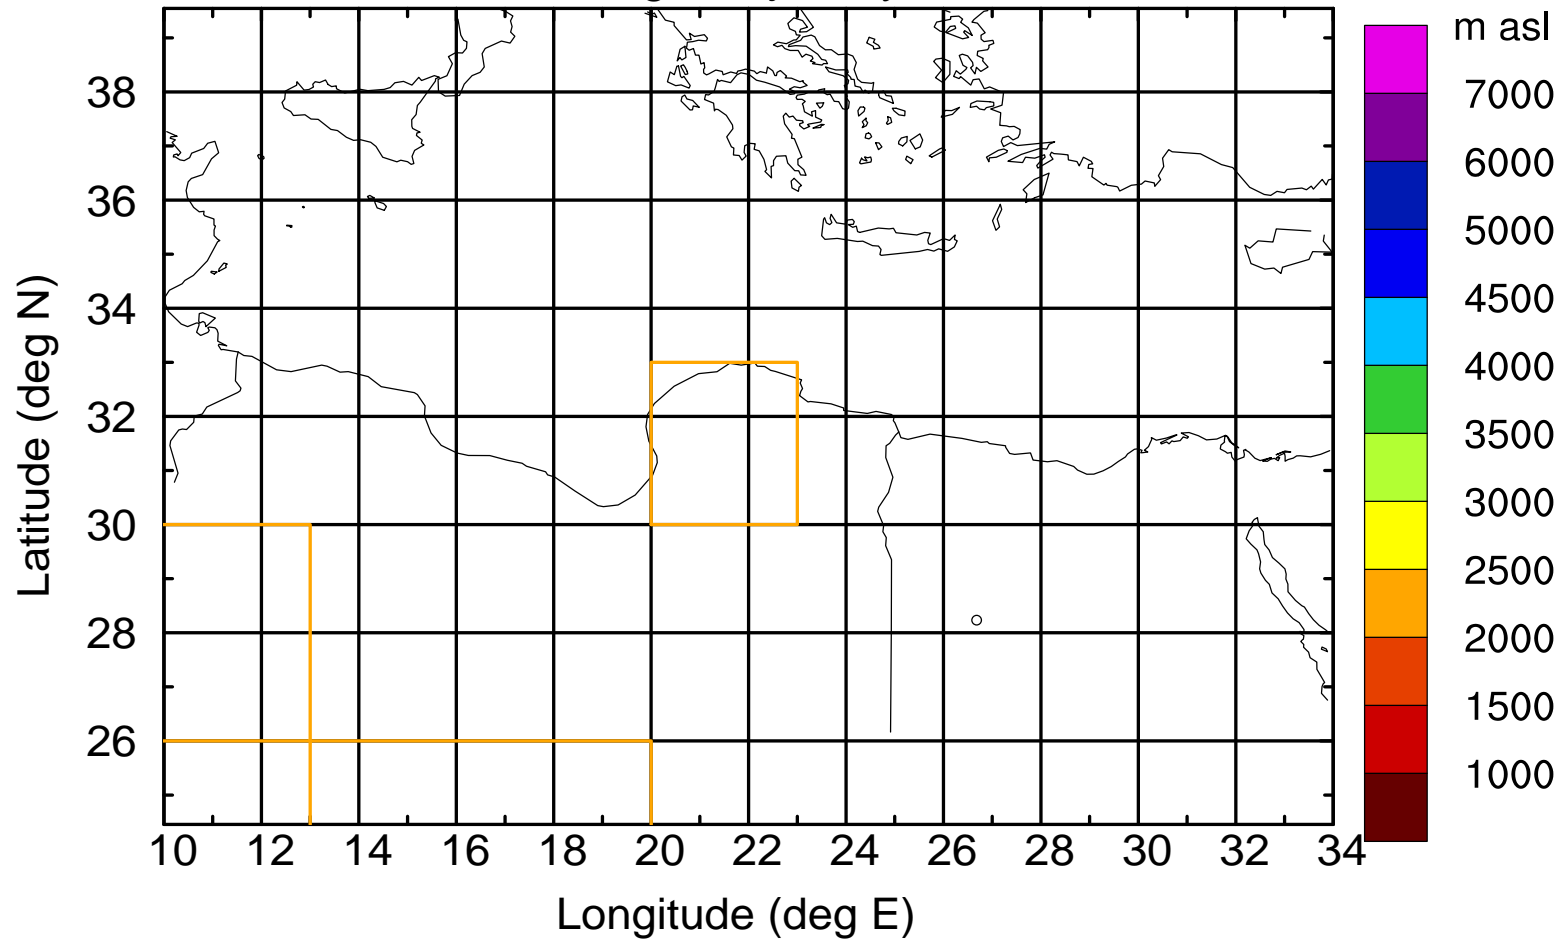

Paphos Airport ground station 20170422 3:00 UTC

Flight trajectory