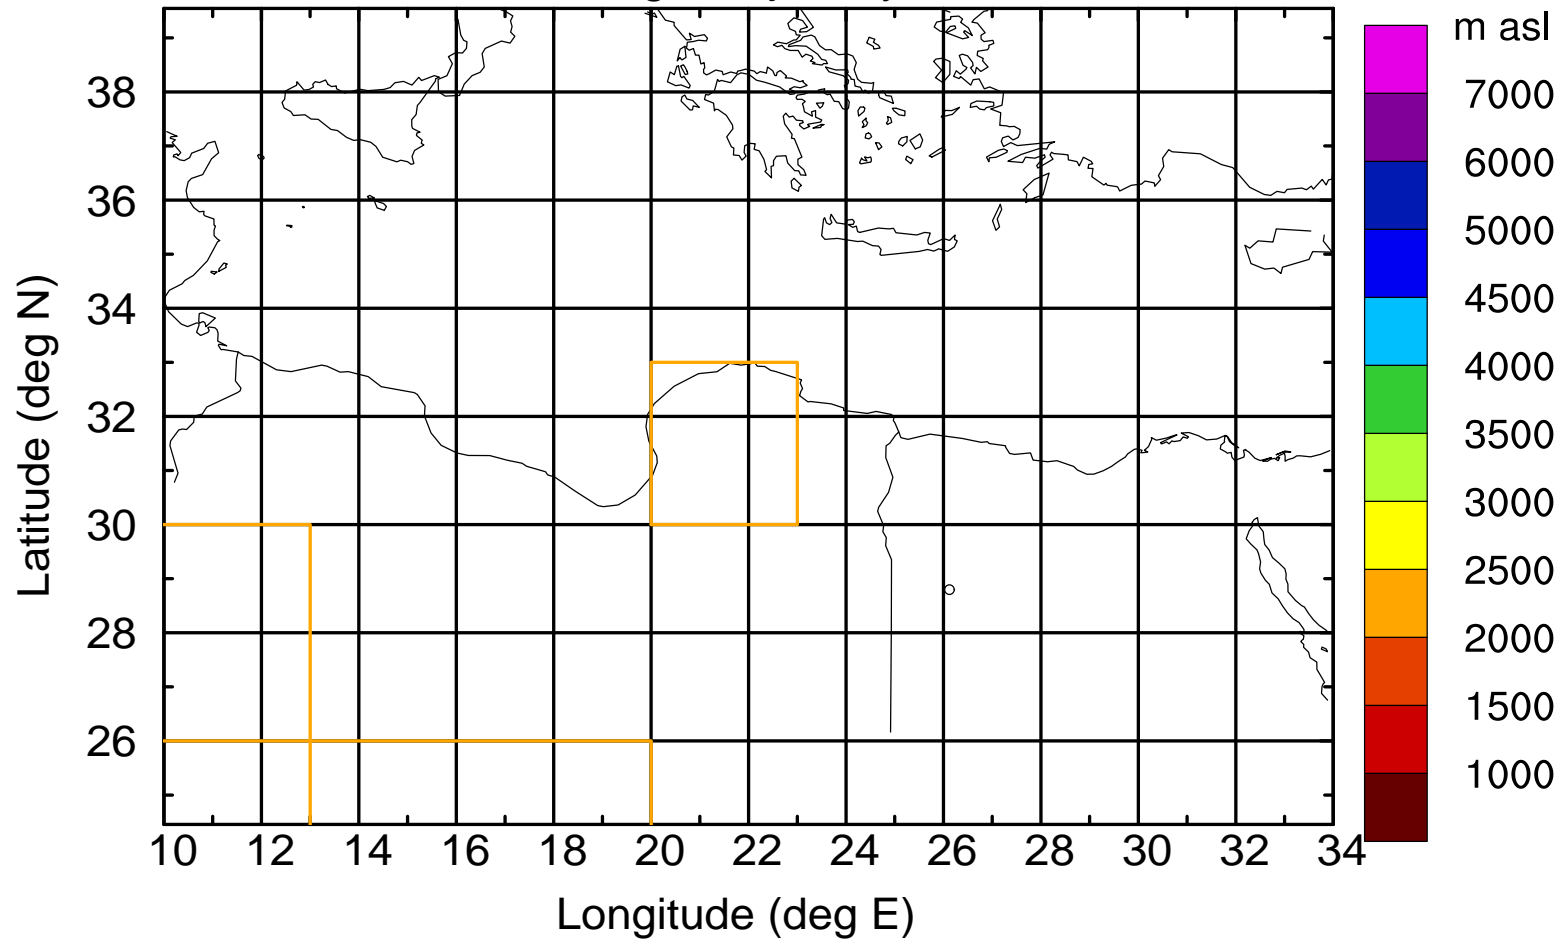

Paphos Airport ground station 20170422 3:00 UTC

Flight trajectory