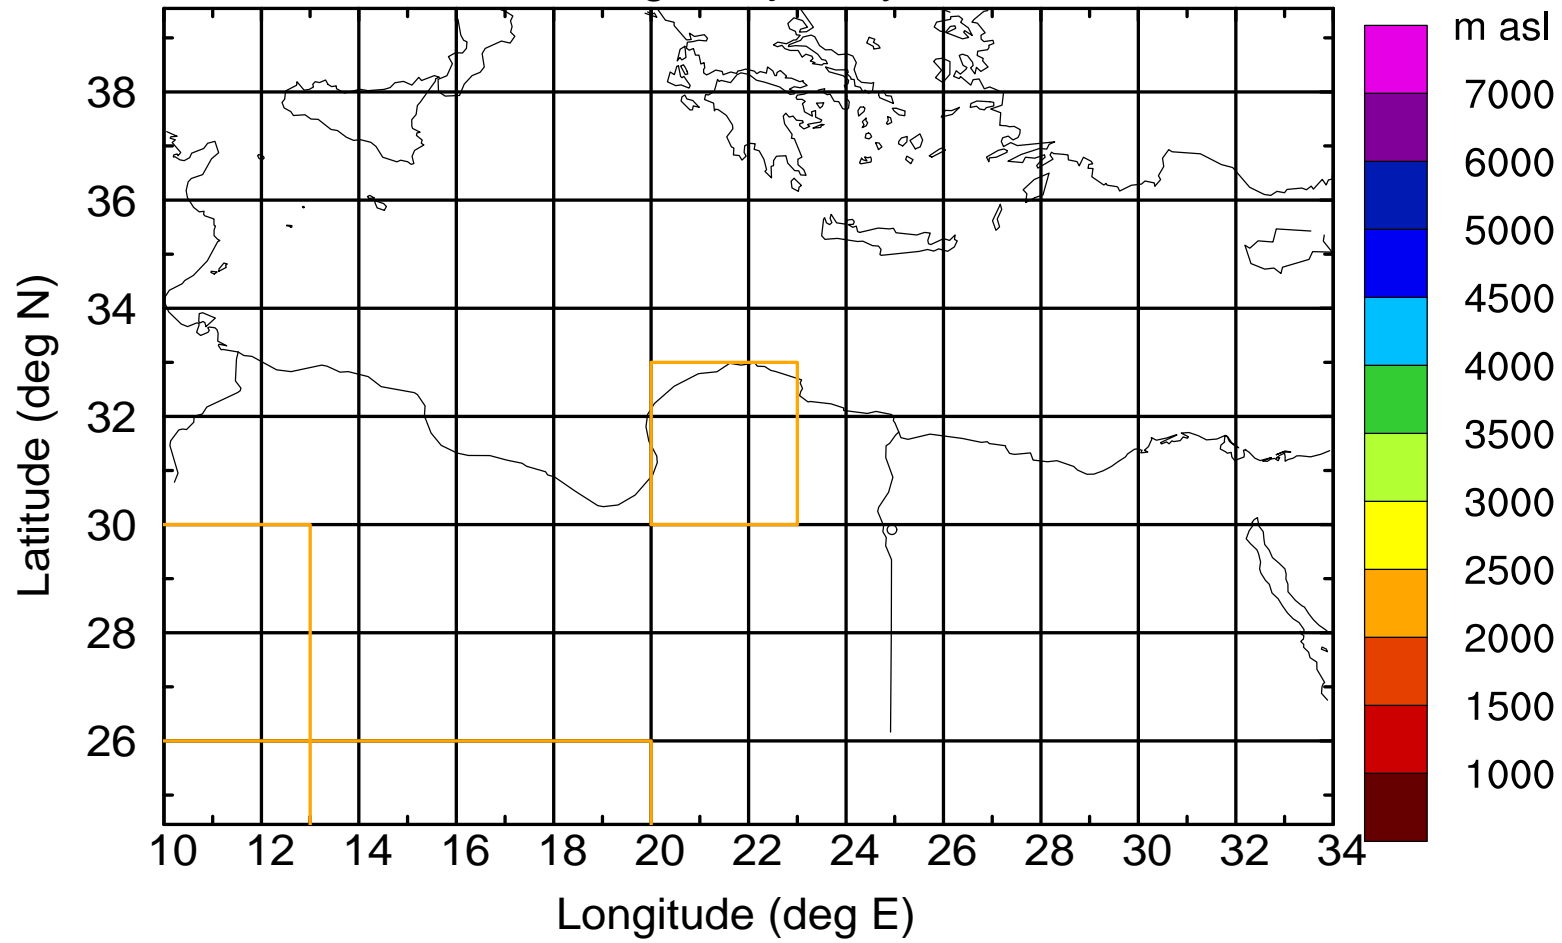

Paphos Airport ground station 20170422 3:00 UTC

Flight trajectory