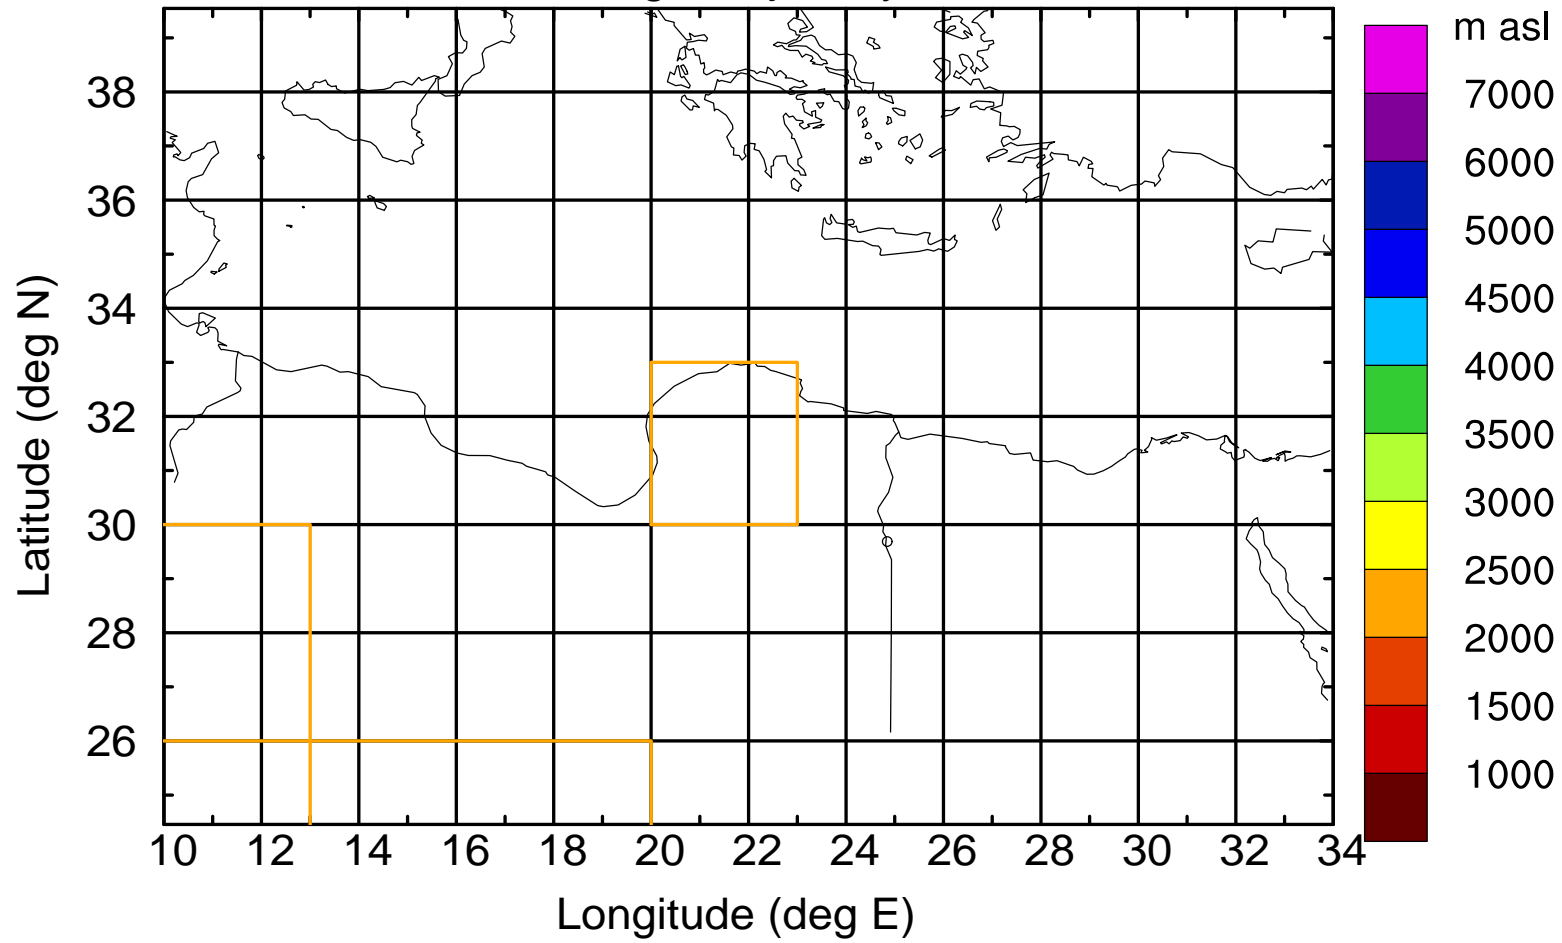

Flight trajectory

Paphos Airport ground station 20170422 3:00 UTC

Flight trajectory

Paphos Airport ground station 20170422 3:00 UTC

Flight trajectory

Paphos Airport ground station 20170422 3:00 UTC

Flight trajectory