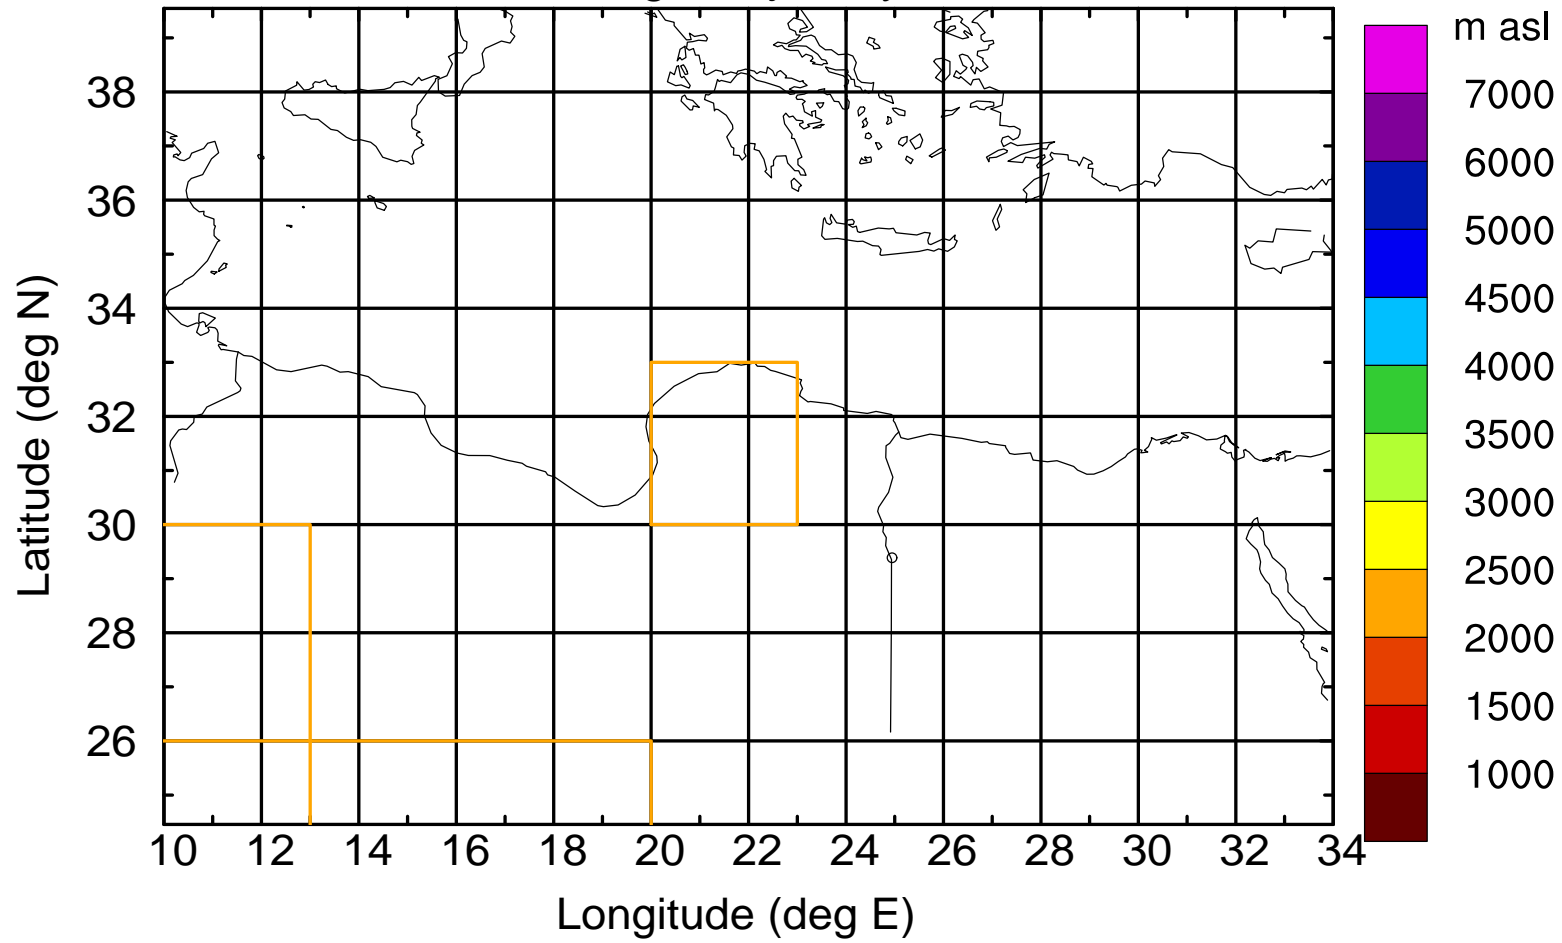

Paphos Airport ground station 20170422 3:00 UTC

Flight trajectory

Paphos Airport ground station 20170422 3:00 UTC

Flight trajectory

Paphos Airport ground station 20170422 3:00 UTC

Flight trajectory

Paphos Airport ground station 20170422 3:00 UTC