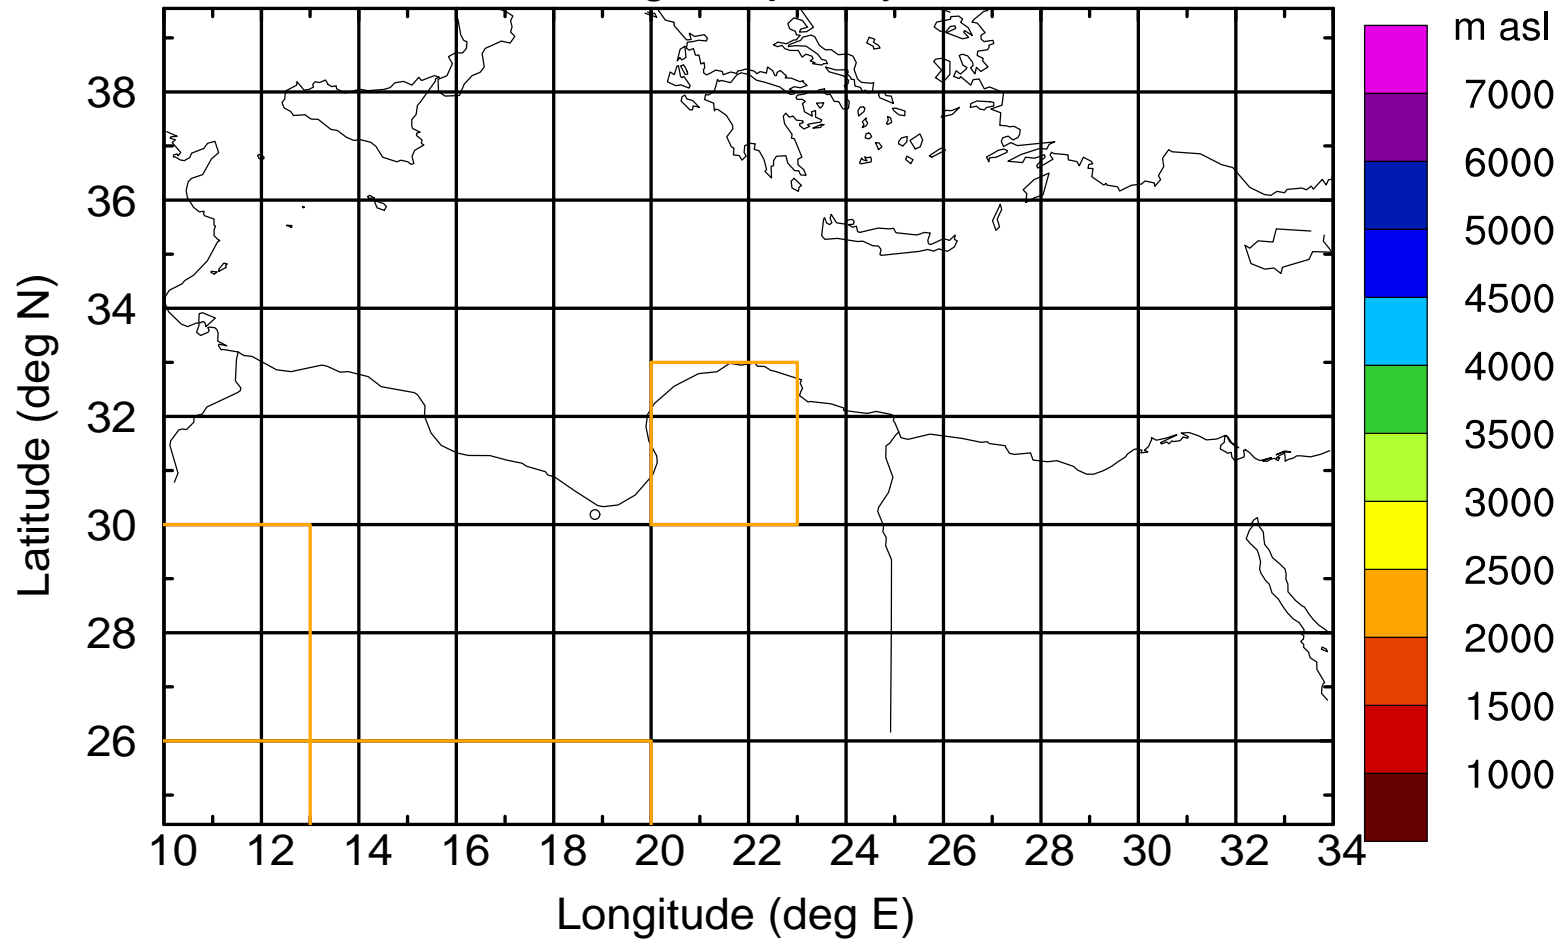

Paphos Airport ground station 20170422 3:00 UTC

Flight trajectory