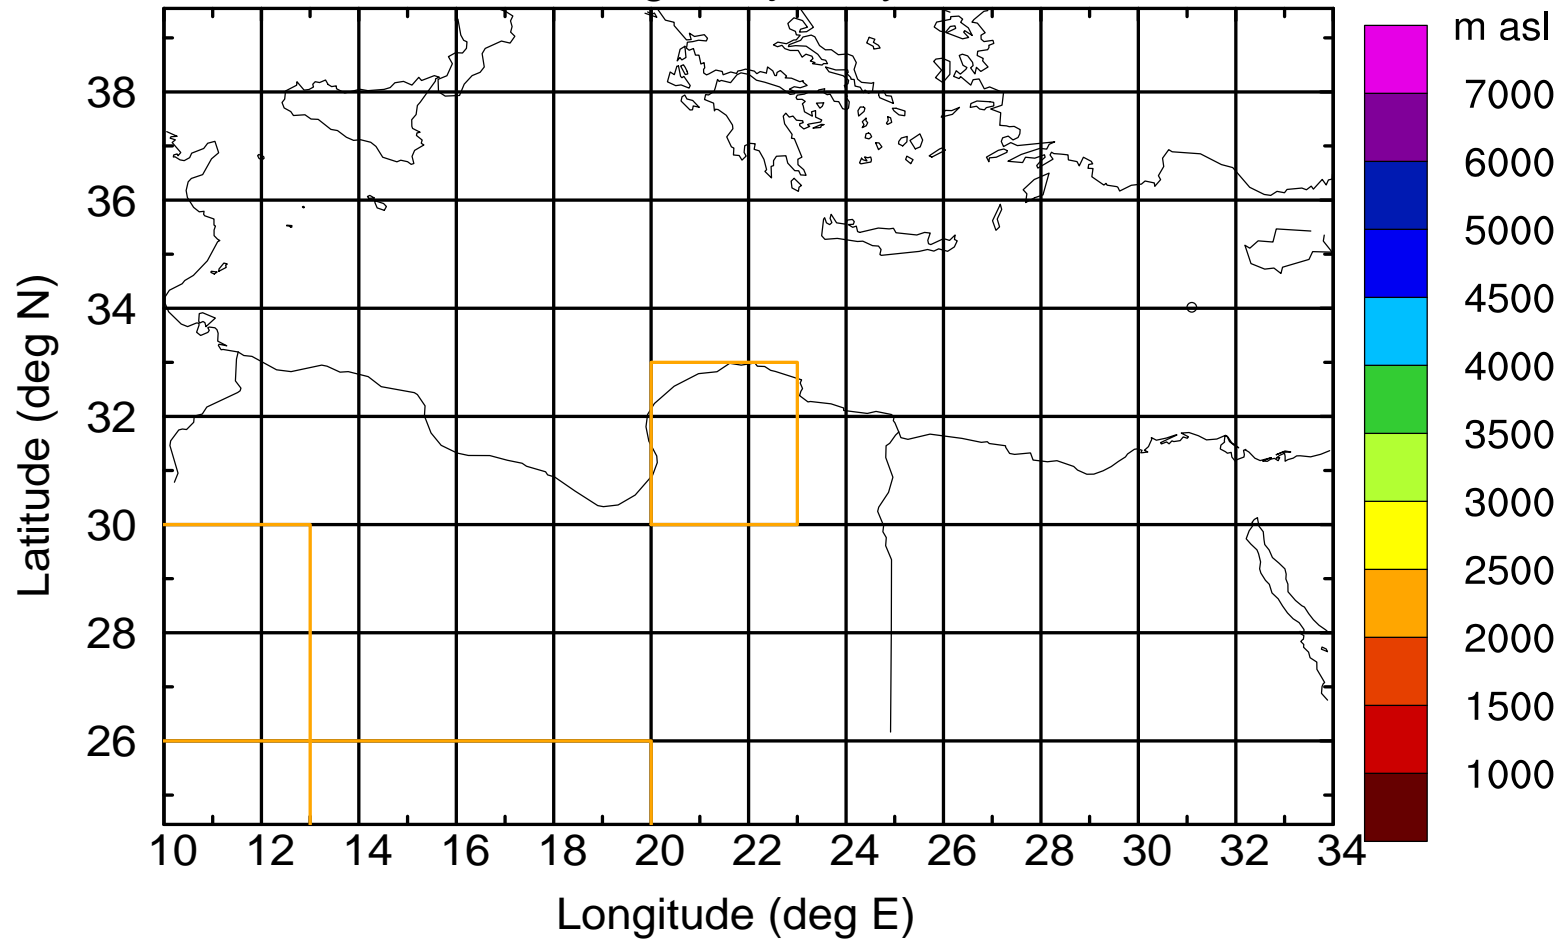

Flight trajectory

Paphos Airport ground station 20170422 3:00 UTC

Flight trajectory

Paphos Airport ground station 20170422 3:00 UTC

Flight trajectory

Paphos Airport ground station 20170422 3:00 UTC

Flight trajectory