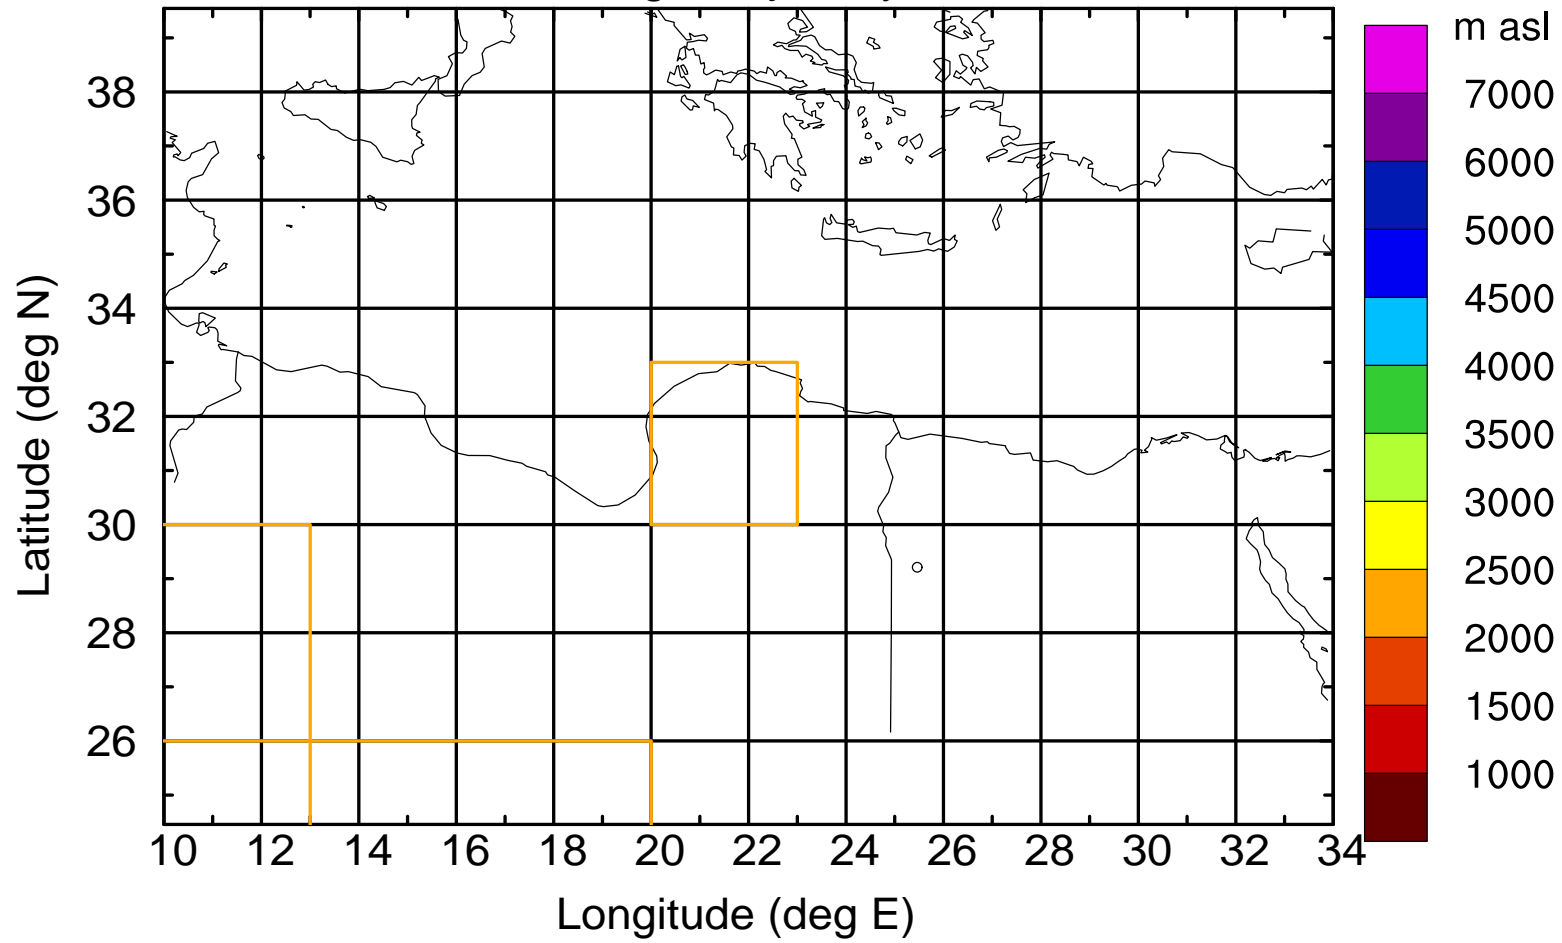

Paphos Airport ground station 20170422 3:00 UTC

Flight trajectory