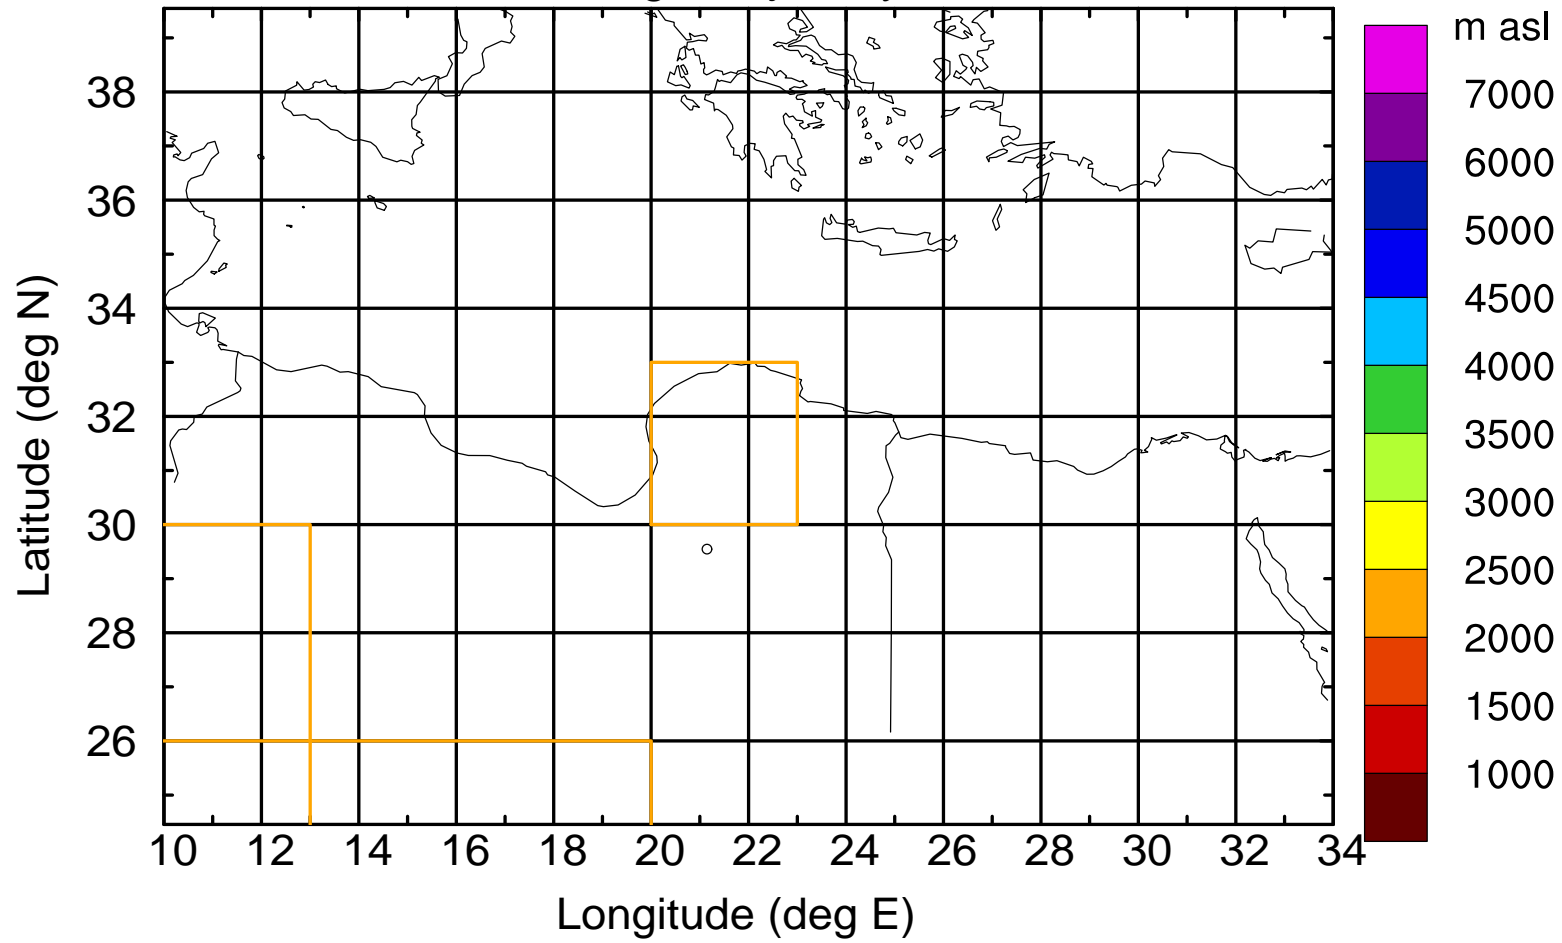

Paphos Airport ground station 20170422 3:00 UTC

Flight trajectory