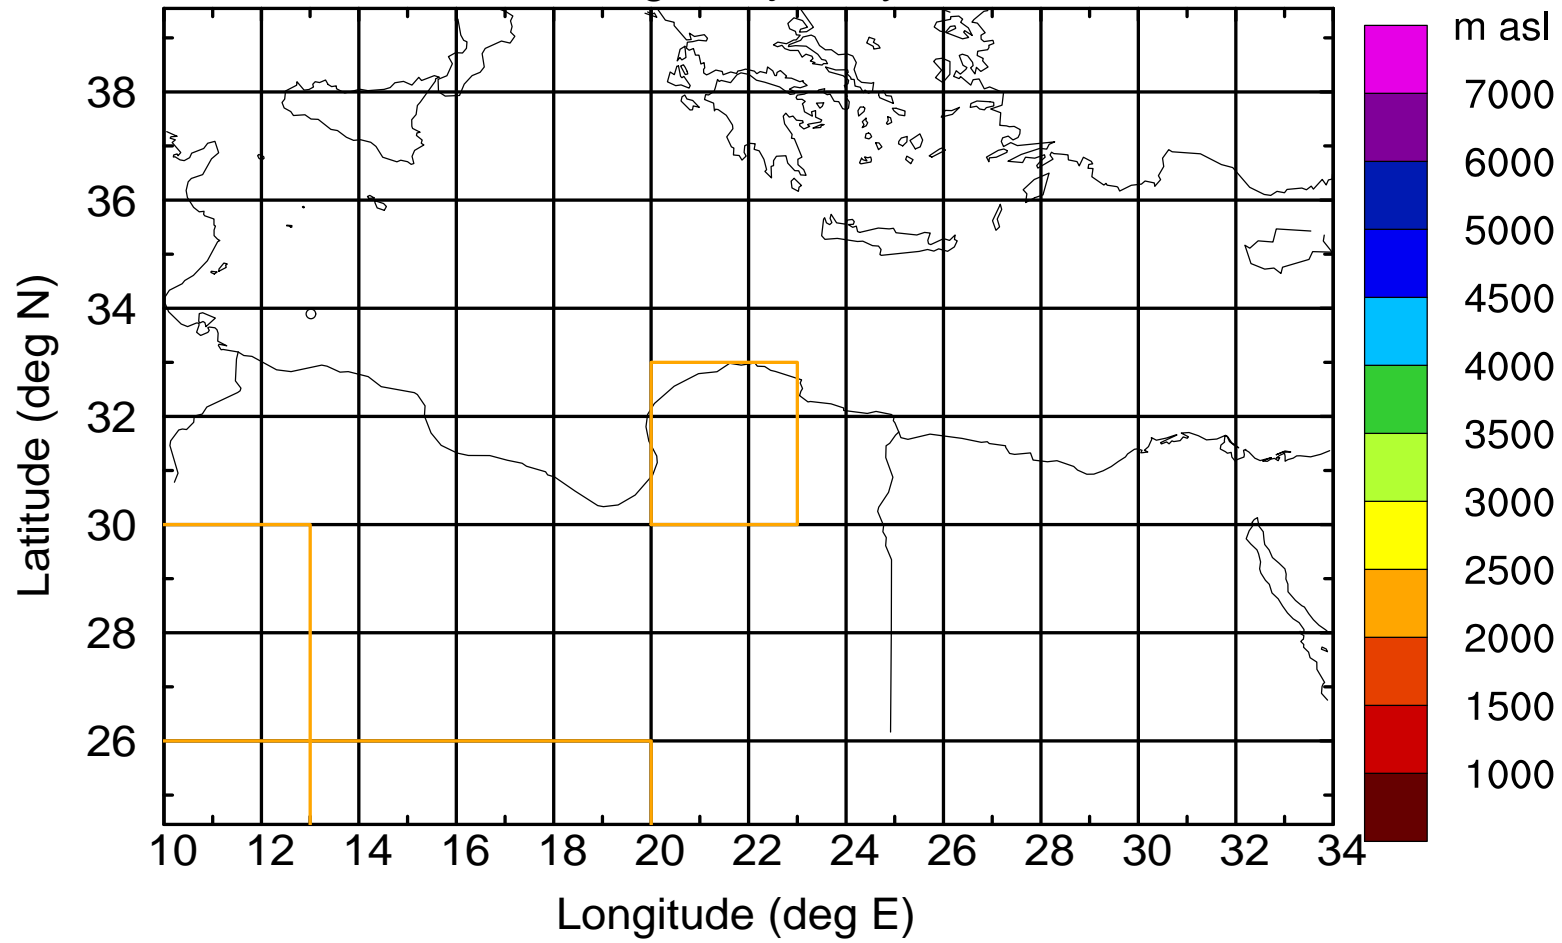

Paphos Airport ground station 20170422 3:00 UTC

Flight trajectory

Paphos Airport ground station 20170422 3:00 UTC

Flight trajectory

Paphos Airport ground station 20170422 3:00 UTC

Flight trajectory

Paphos Airport ground station 20170422 3:00 UTC