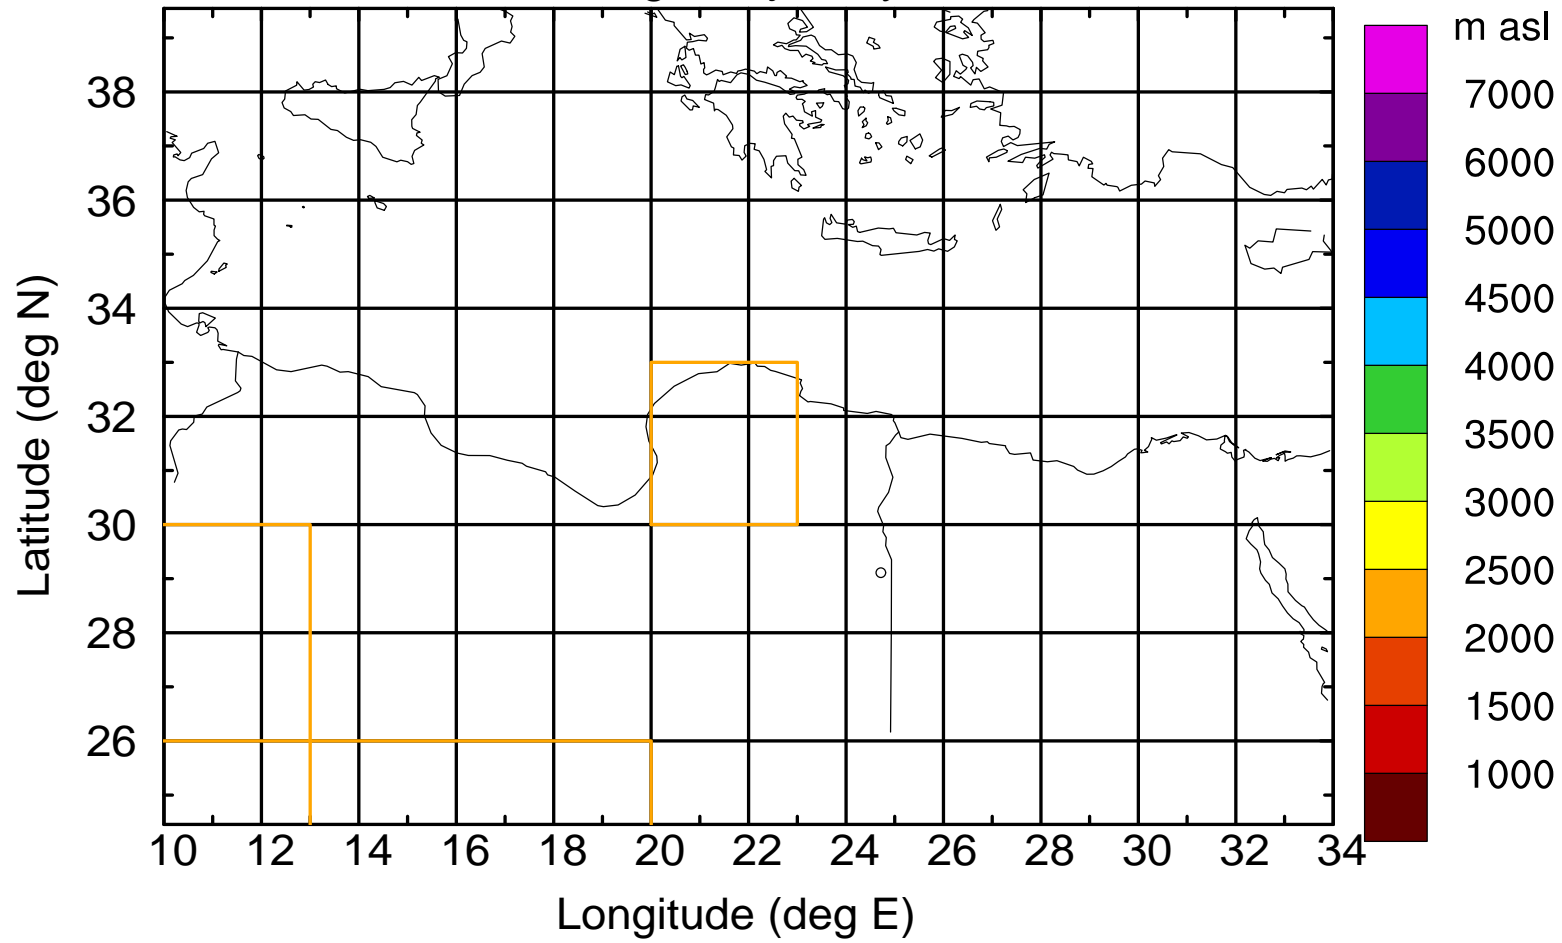

Paphos Airport ground station 20170422 3:00 UTC

Flight trajectory