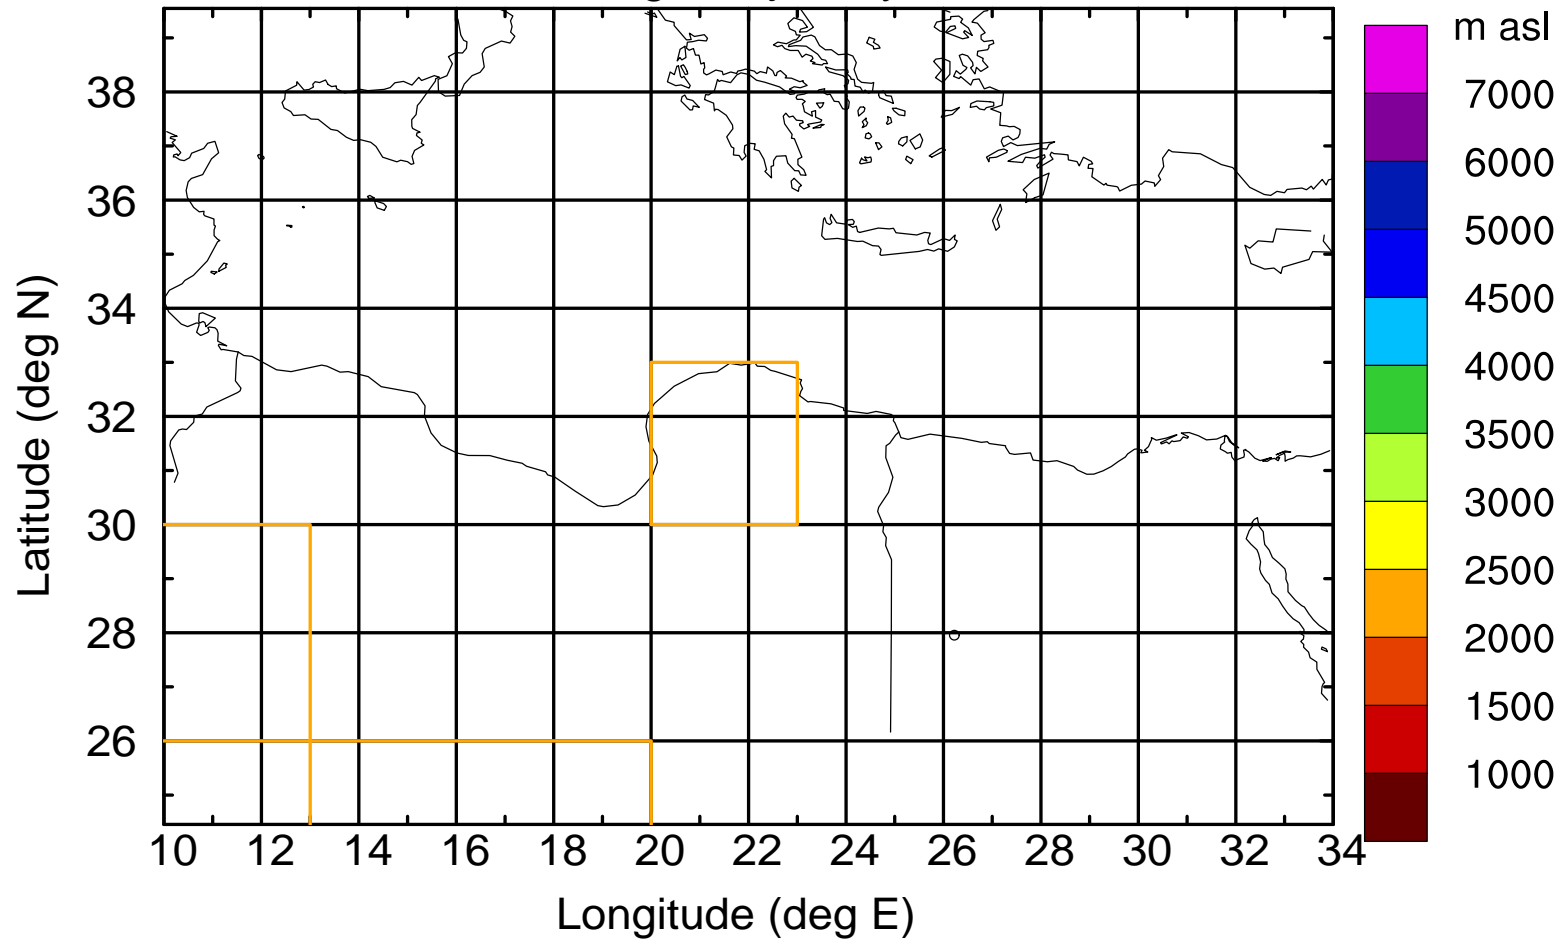

Paphos Airport ground station 20170422 3:00 UTC

Flight trajectory