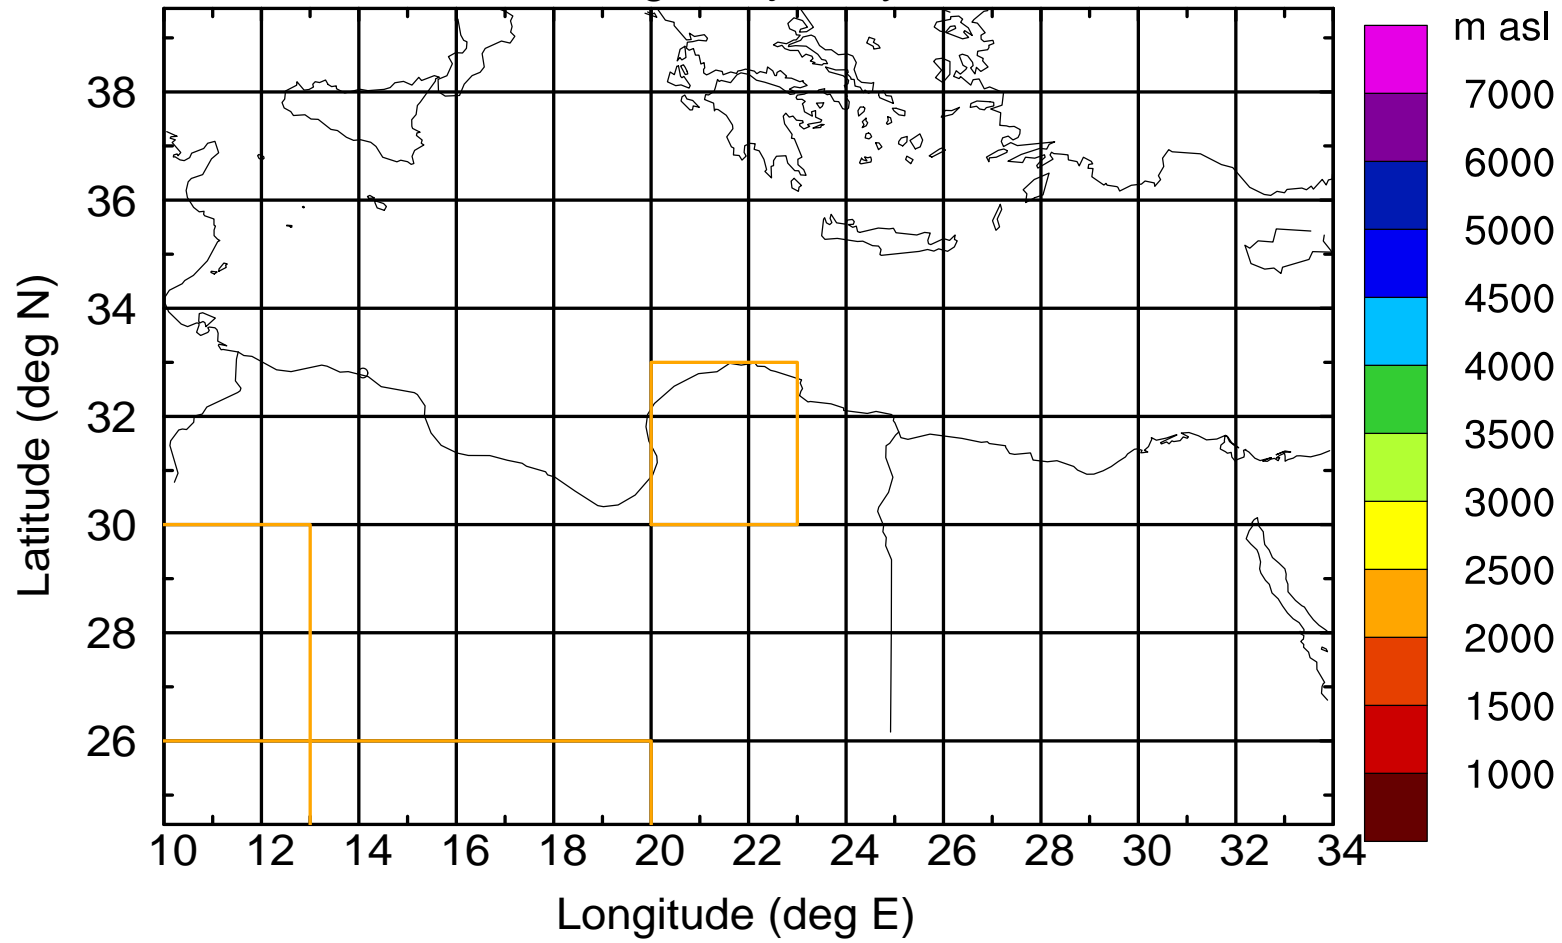

Flight trajectory

Paphos Airport ground station 20170422 3:00 UTC

Flight trajectory

Paphos Airport ground station 20170422 3:00 UTC

Flight trajectory

Paphos Airport ground station 20170422 3:00 UTC

Flight trajectory