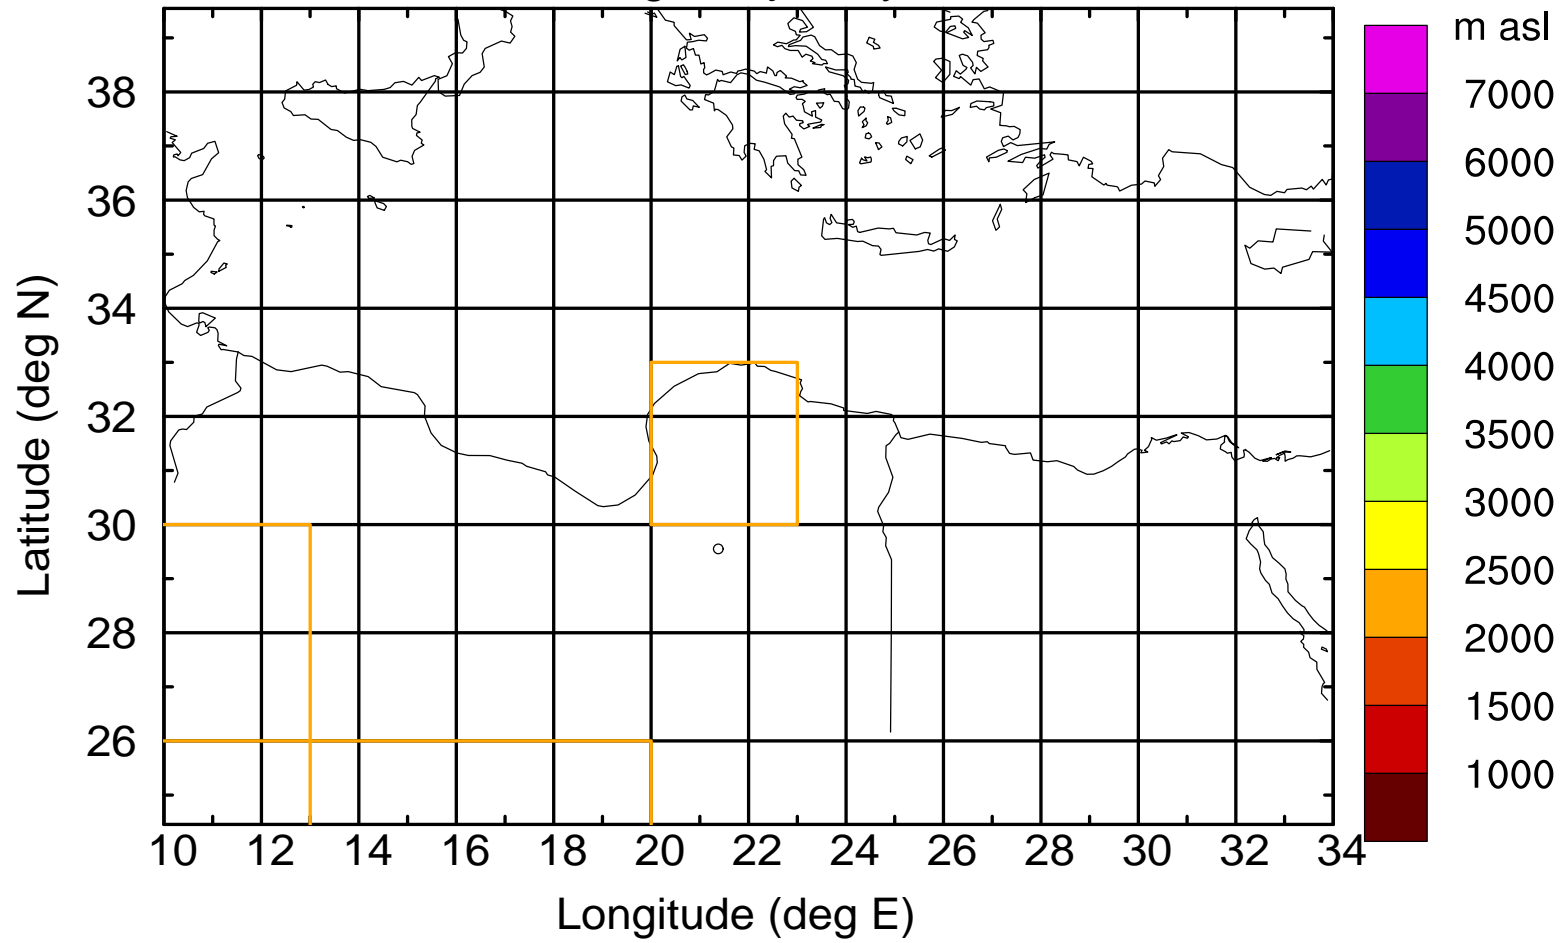

Paphos Airport ground station 20170422 3:00 UTC

Flight trajectory