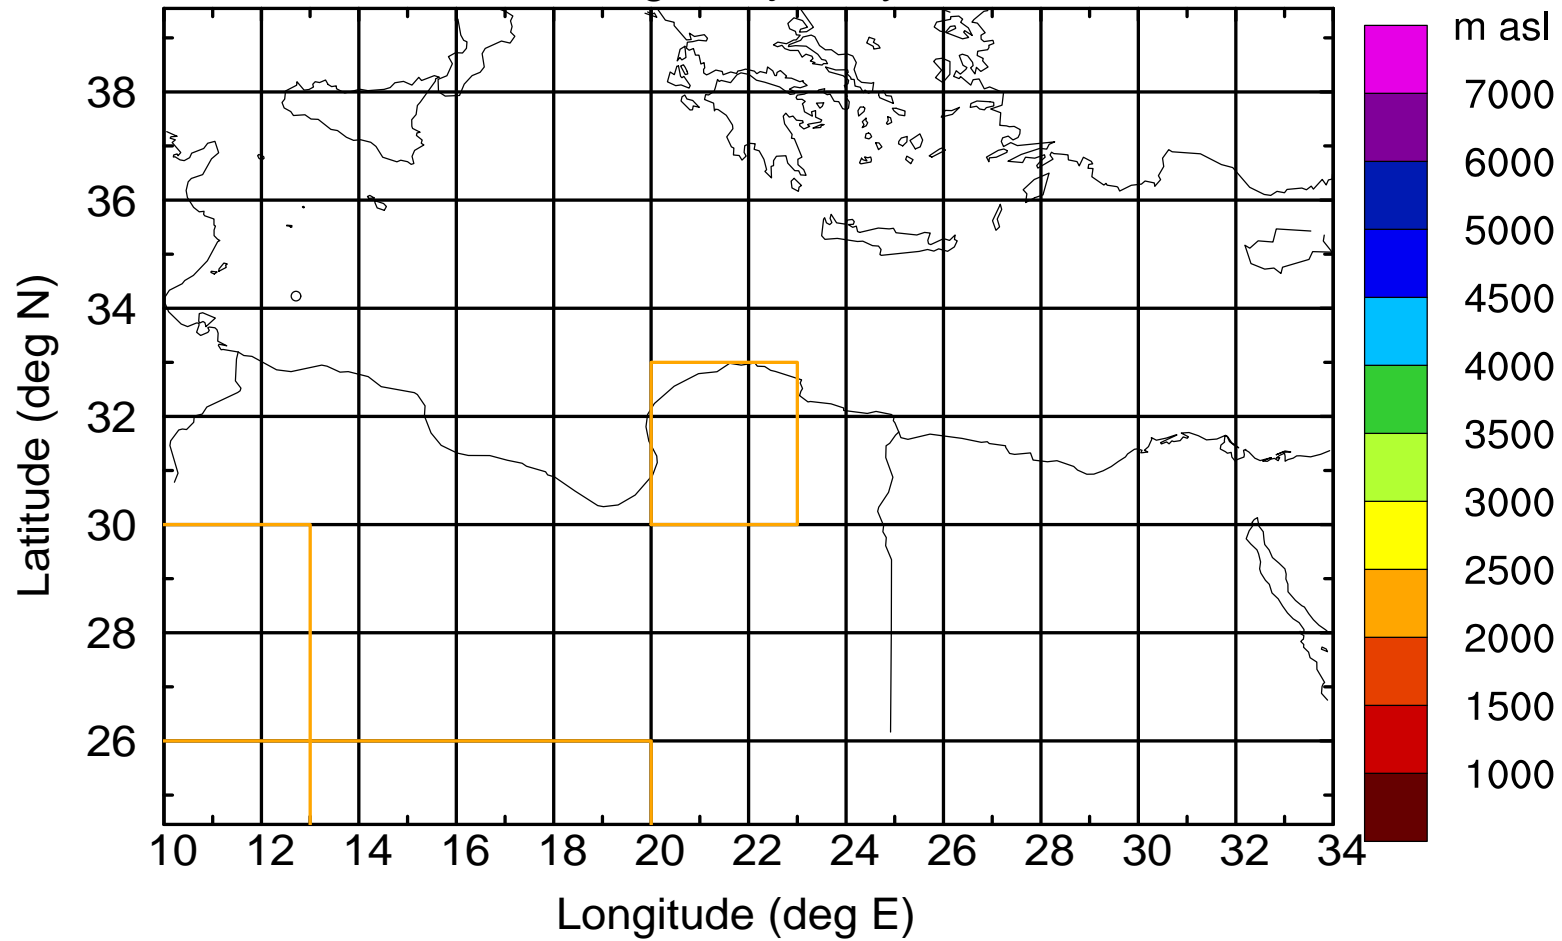

Paphos Airport ground station 20170422 3:00 UTC

Flight trajectory