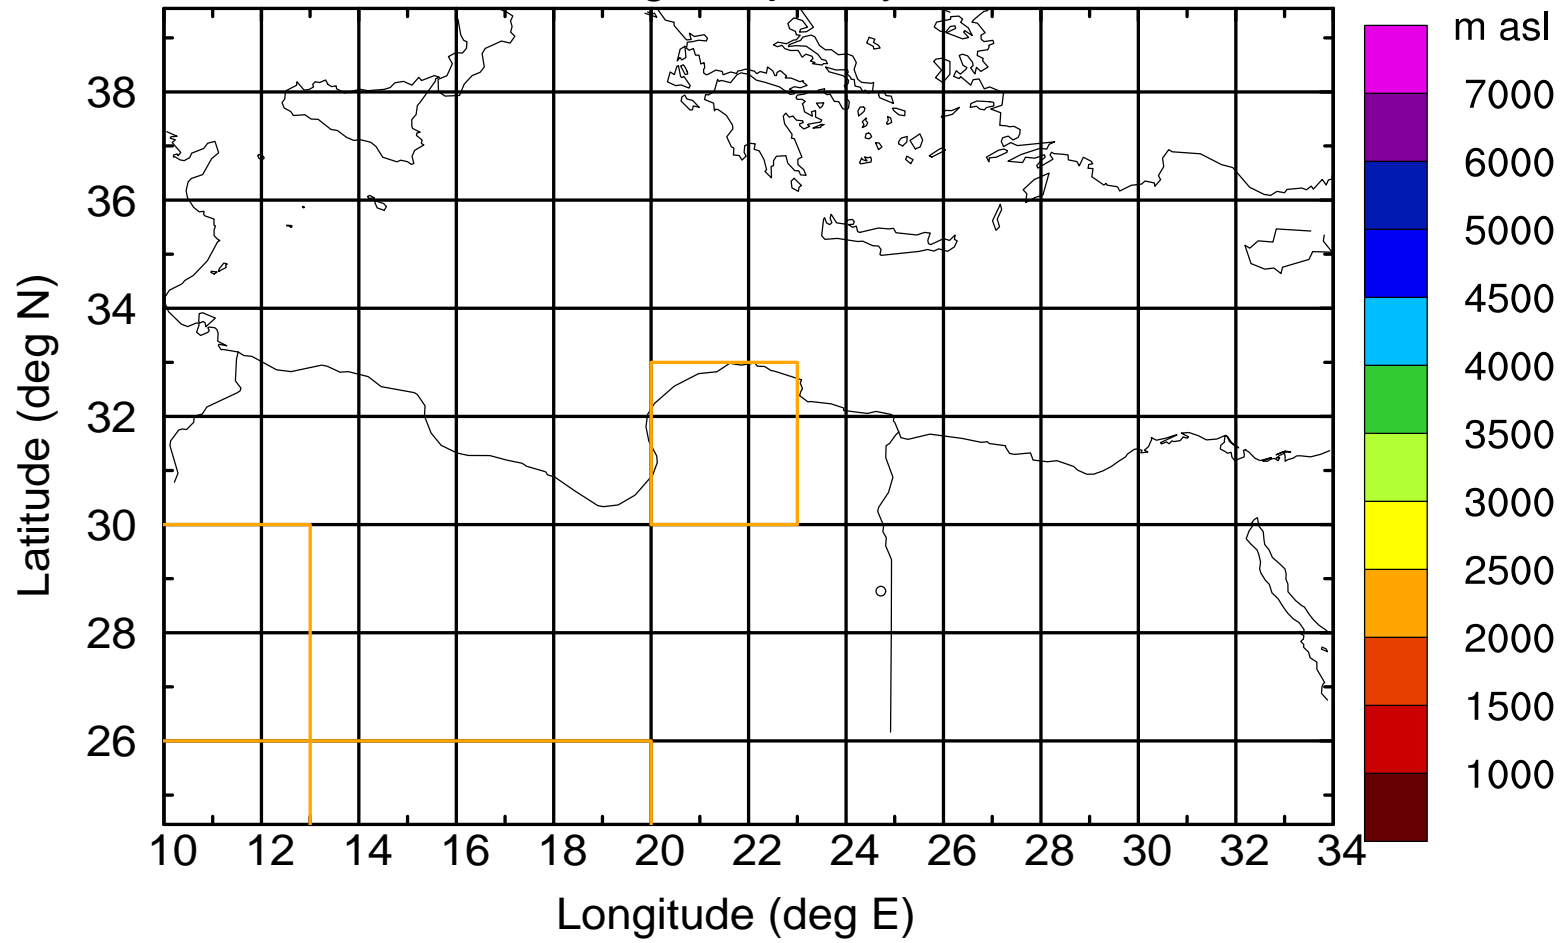

Paphos Airport ground station 20170422 3:00 UTC

Flight trajectory