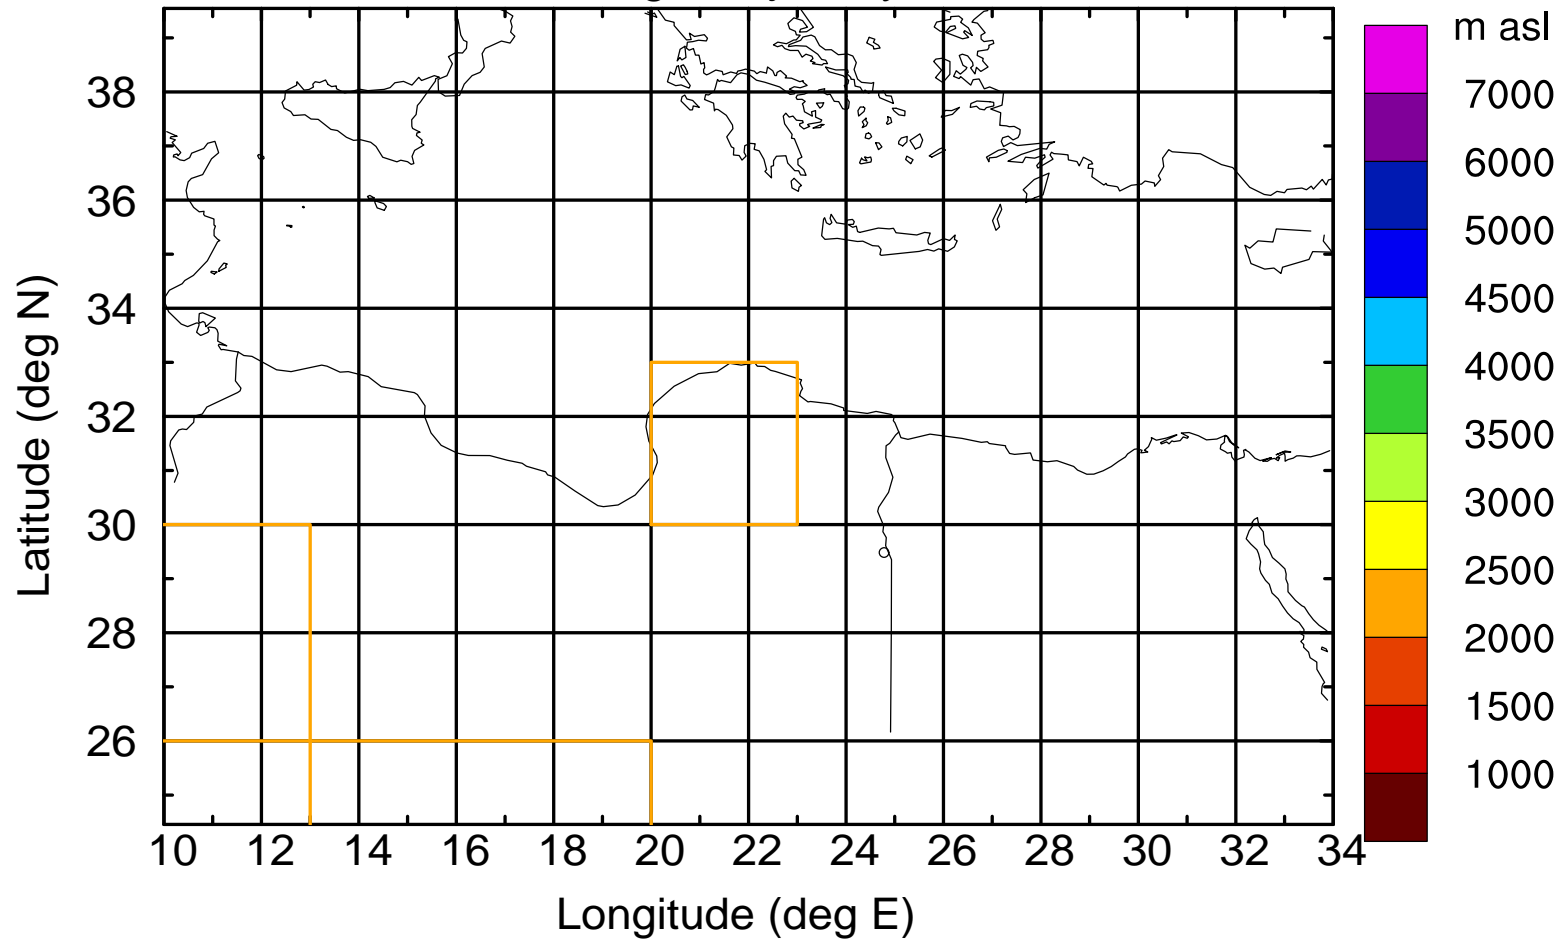

Flight trajectory

Paphos Airport ground station 20170422 3:00 UTC

Flight trajectory

Paphos Airport ground station 20170422 3:00 UTC

Flight trajectory

Paphos Airport ground station 20170422 3:00 UTC

Flight trajectory