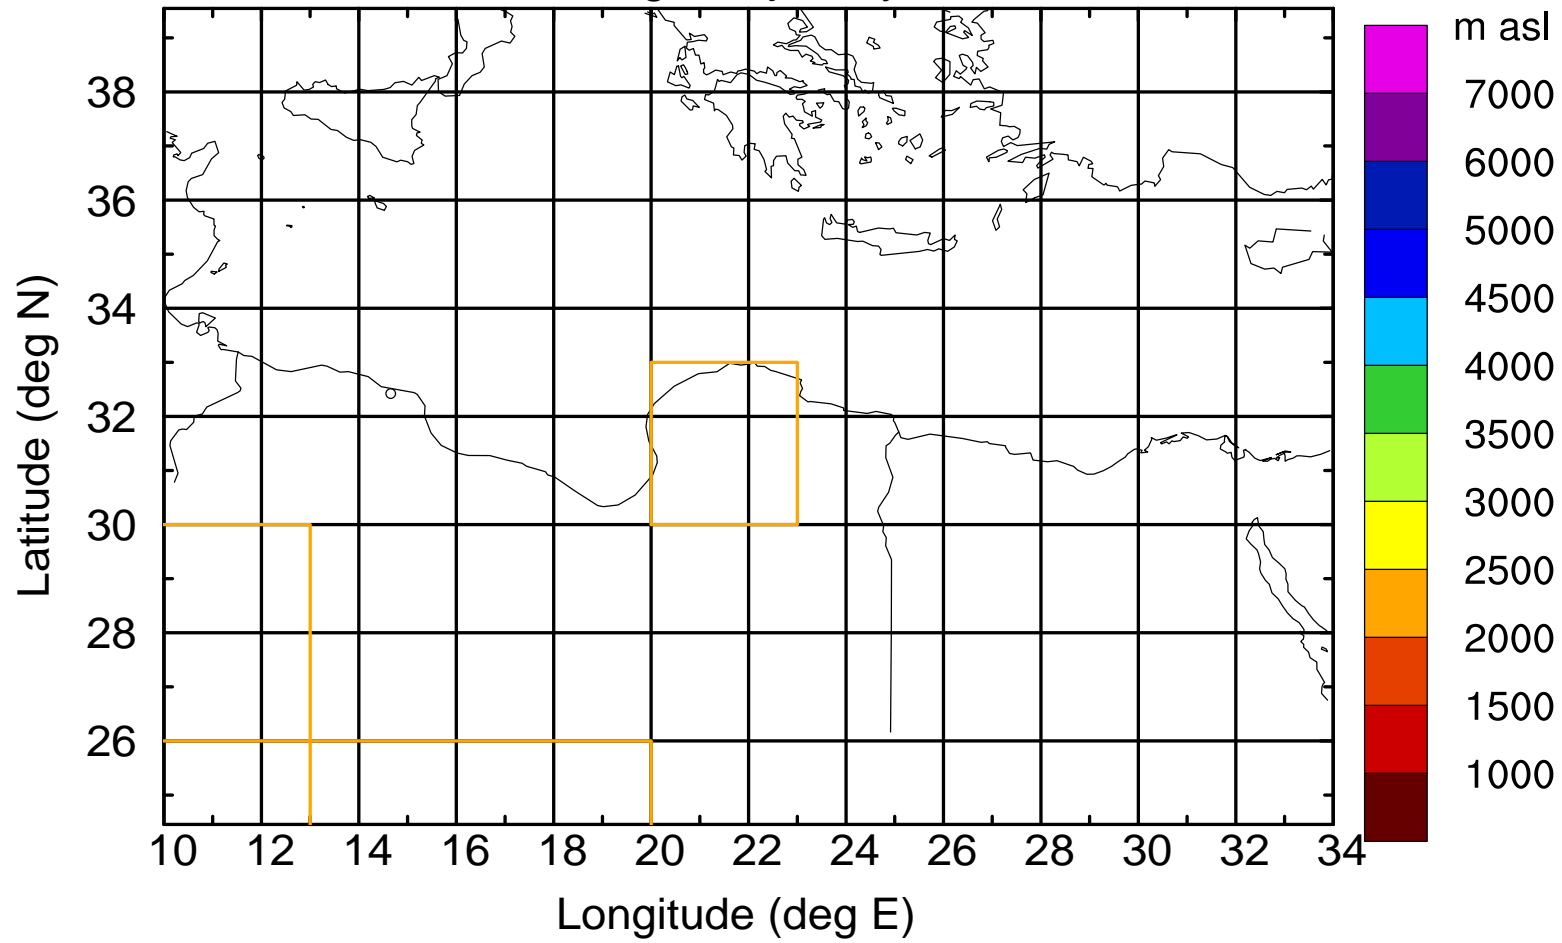

Paphos Airport ground station 20170422 3:00 UTC

Flight trajectory