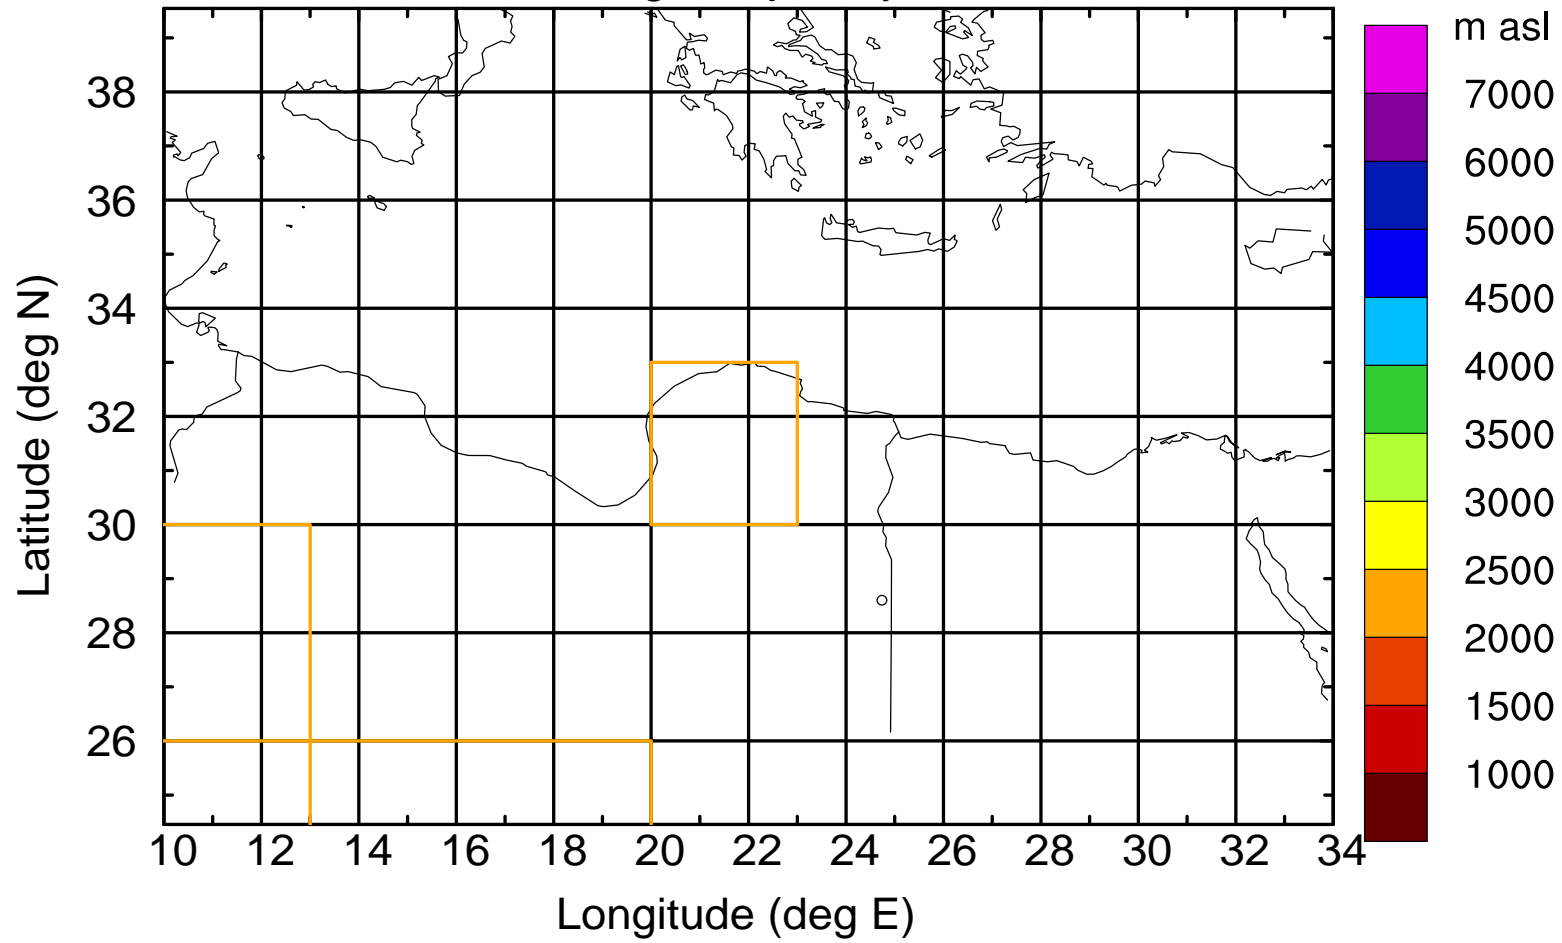

Paphos Airport ground station 20170422 3:00 UTC

Flight trajectory