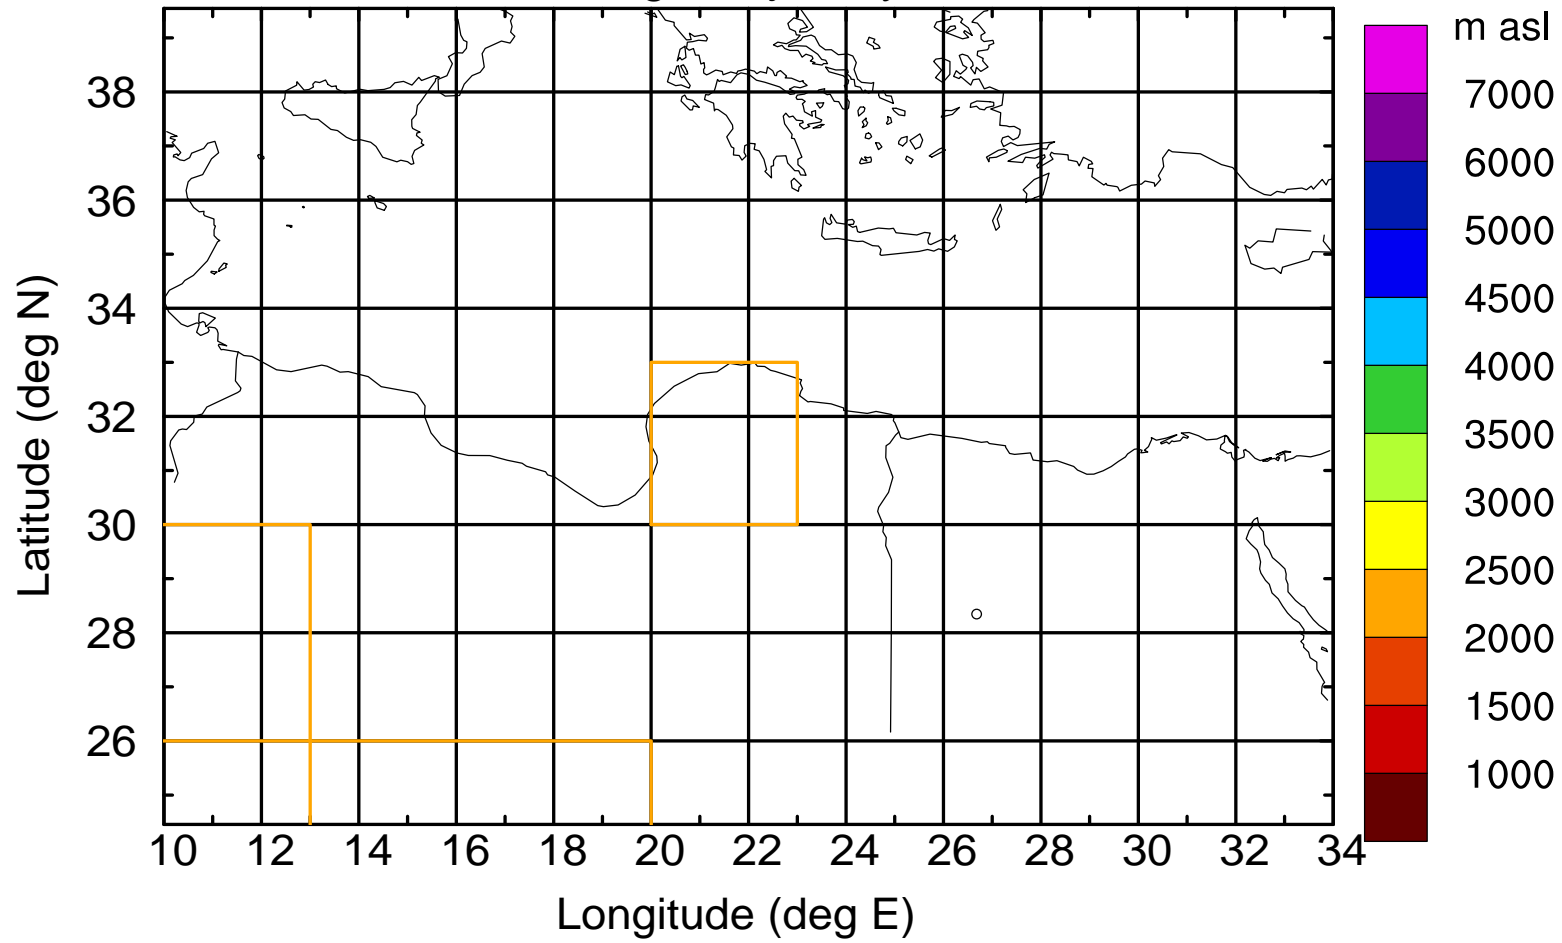

Paphos Airport ground station 20170422 3:00 UTC

Flight trajectory