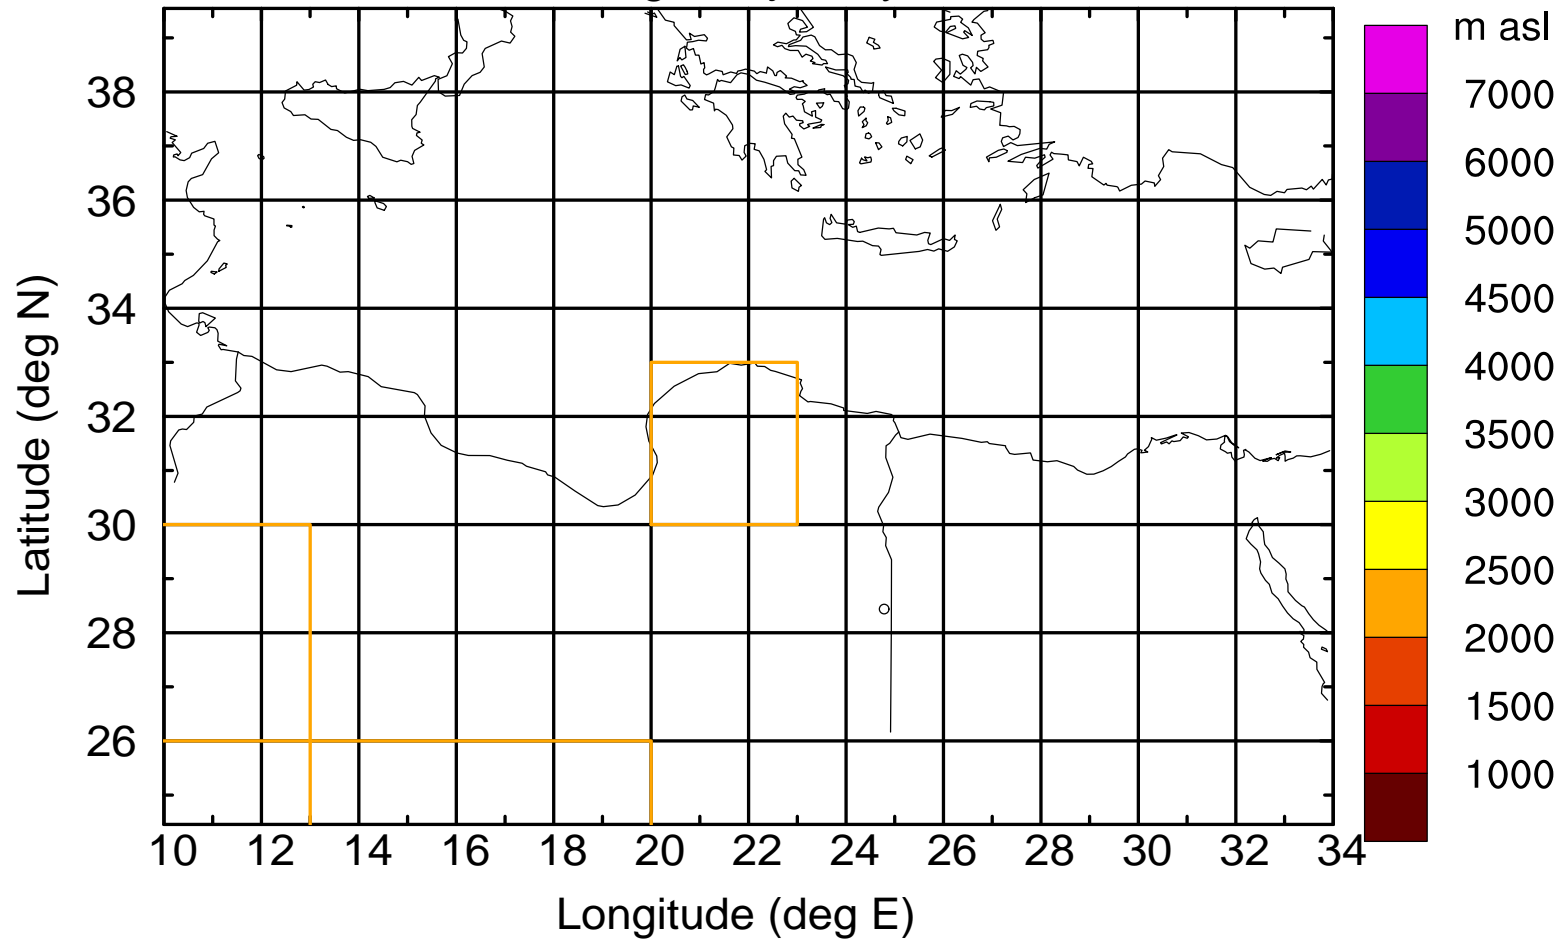

Flight trajectory

Paphos Airport ground station 20170422 3:00 UTC

Flight trajectory

Paphos Airport ground station 20170422 3:00 UTC

Flight trajectory

Paphos Airport ground station 20170422 3:00 UTC

Flight trajectory