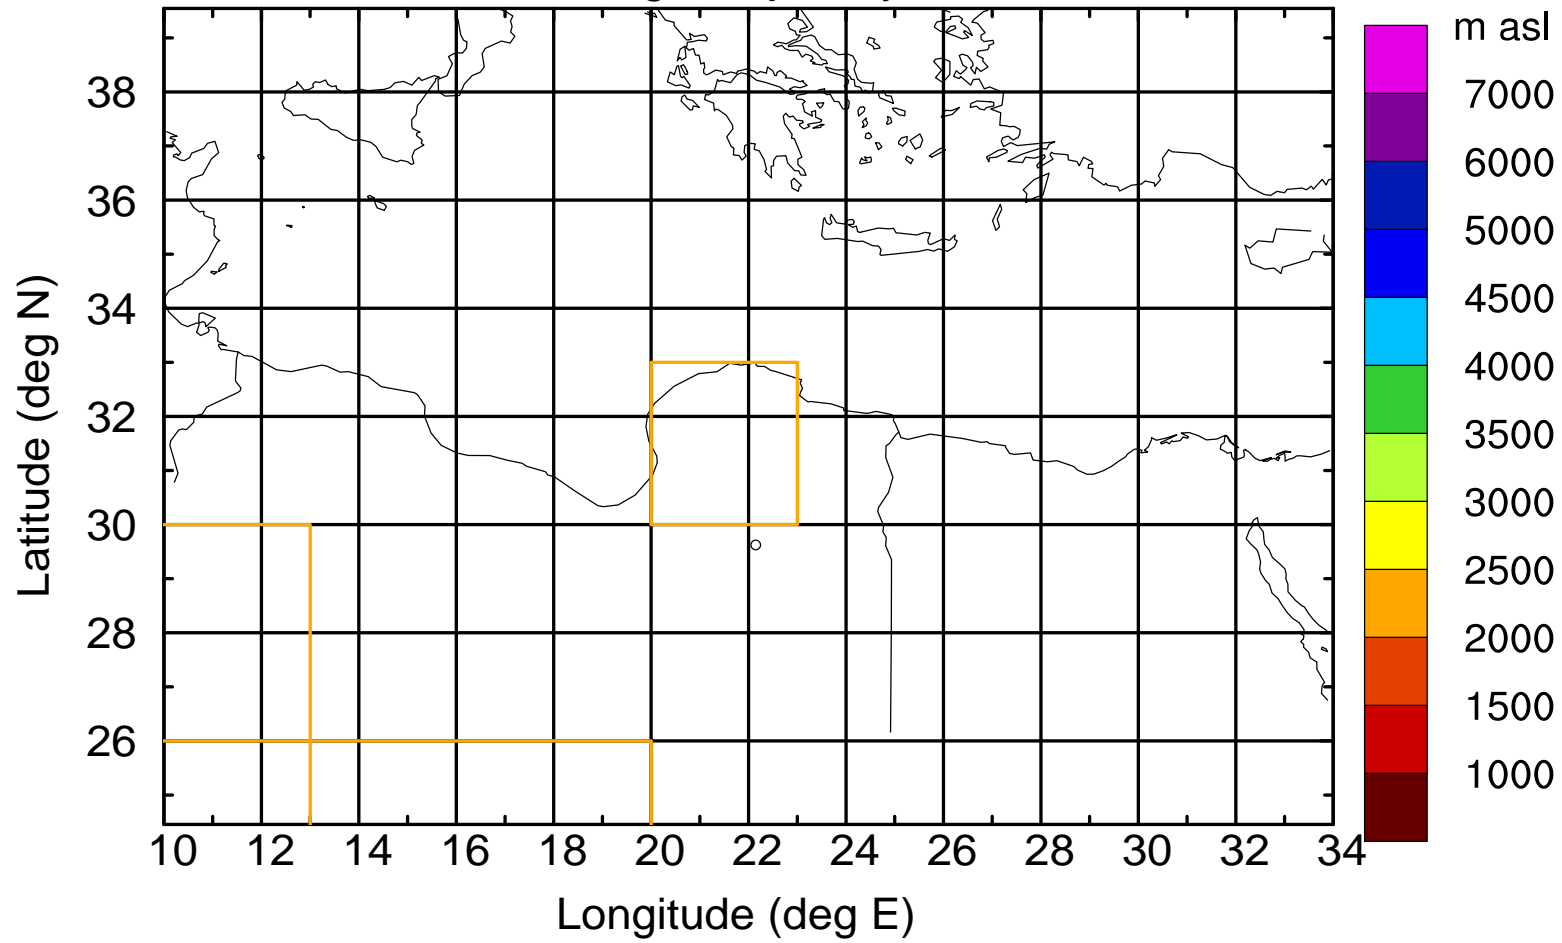

Paphos Airport ground station 20170422 3:00 UTC

Flight trajectory