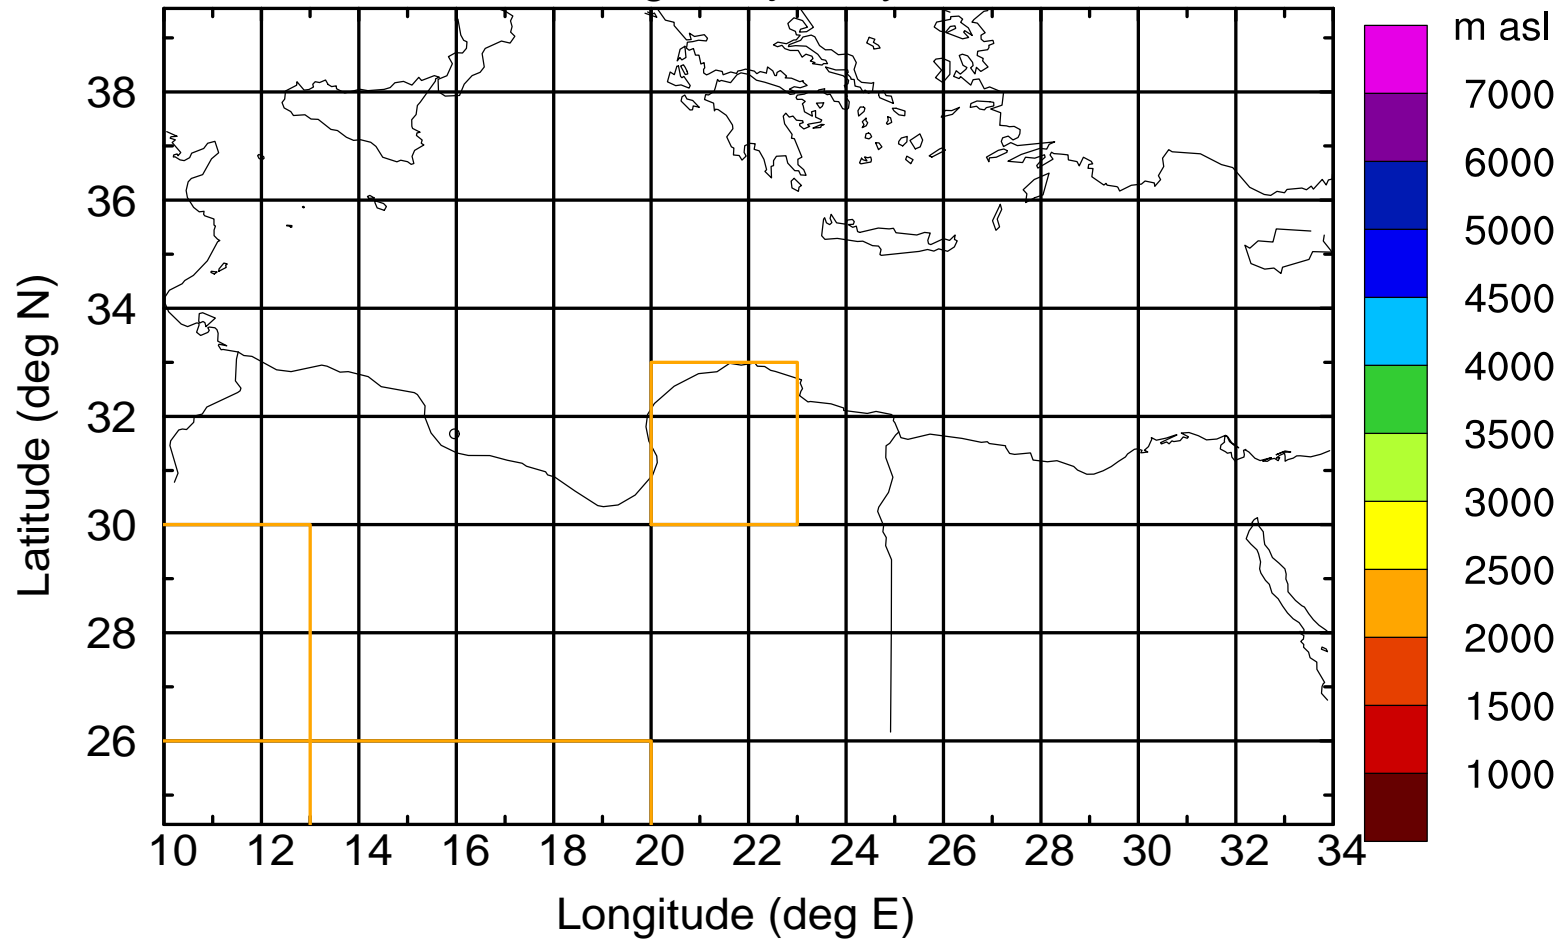

Flight trajectory

Paphos Airport ground station 20170422 3:00 UTC

Flight trajectory

Paphos Airport ground station 20170422 3:00 UTC

Flight trajectory

Paphos Airport ground station 20170422 3:00 UTC

Flight trajectory