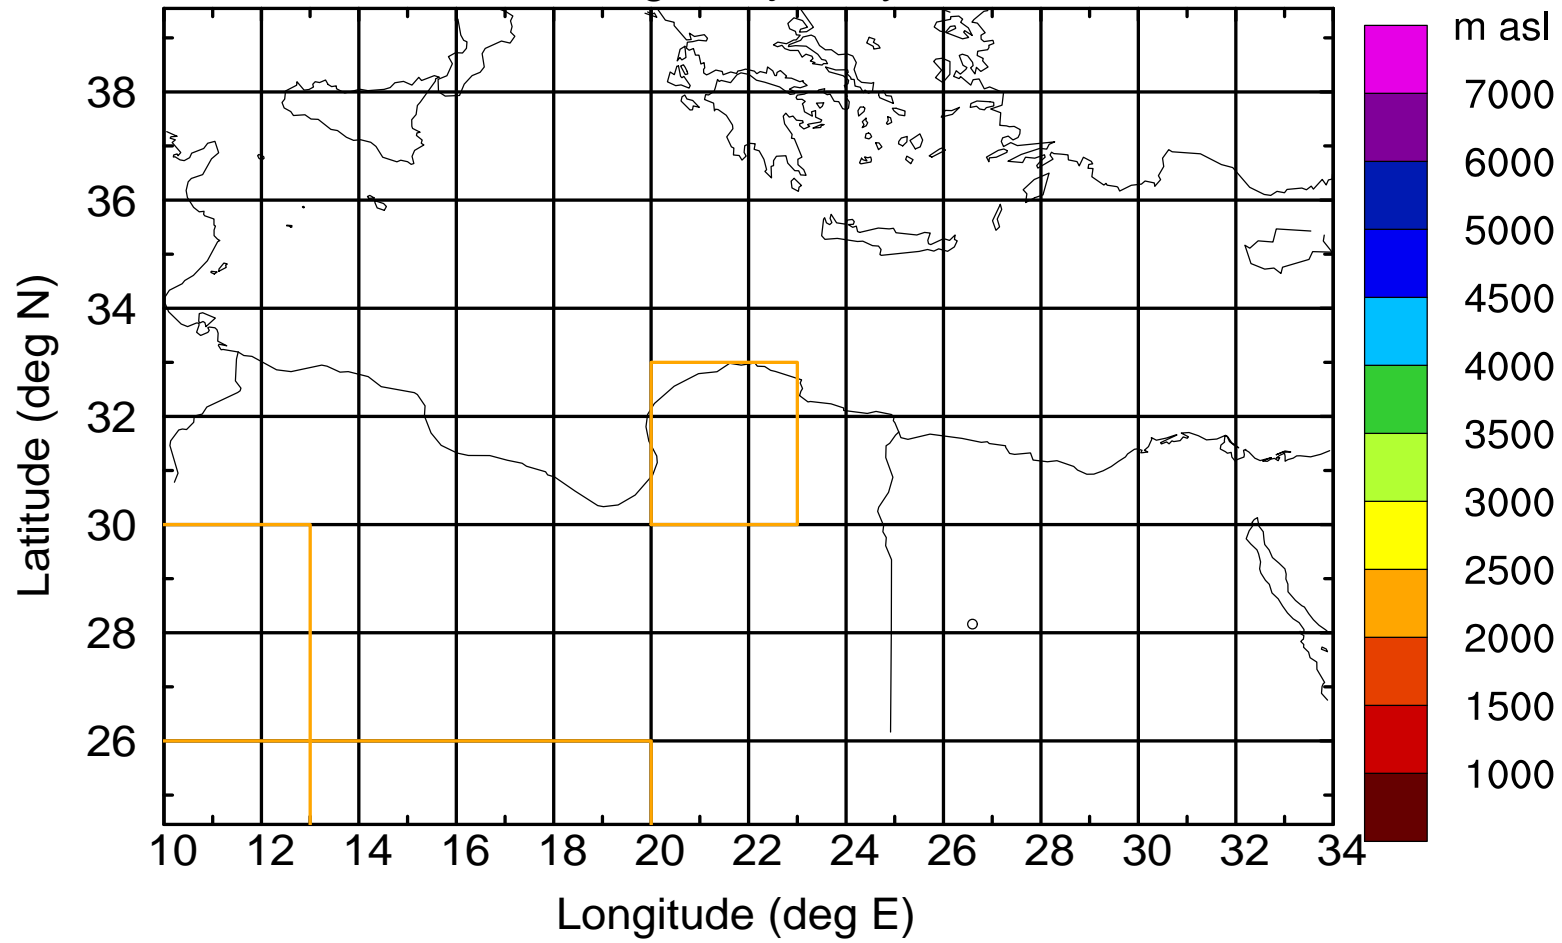

Flight trajectory

Paphos Airport ground station 20170422 3:00 UTC

Flight trajectory

Paphos Airport ground station 20170422 3:00 UTC

Flight trajectory

Paphos Airport ground station 20170422 3:00 UTC

Flight trajectory