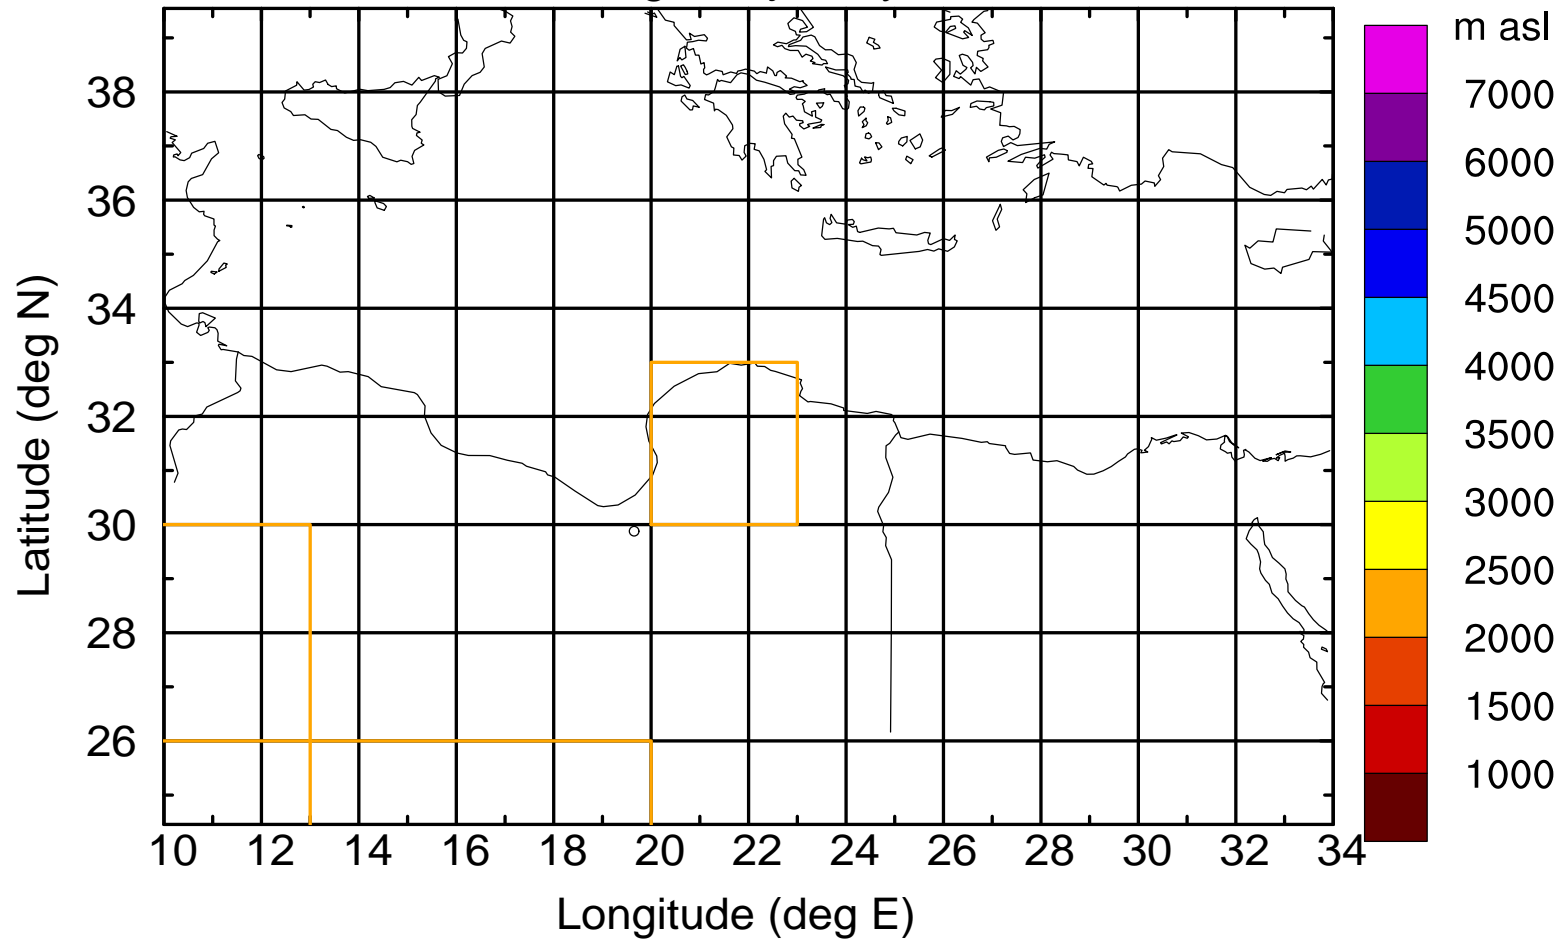

Paphos Airport ground station 20170422 3:00 UTC

Flight trajectory