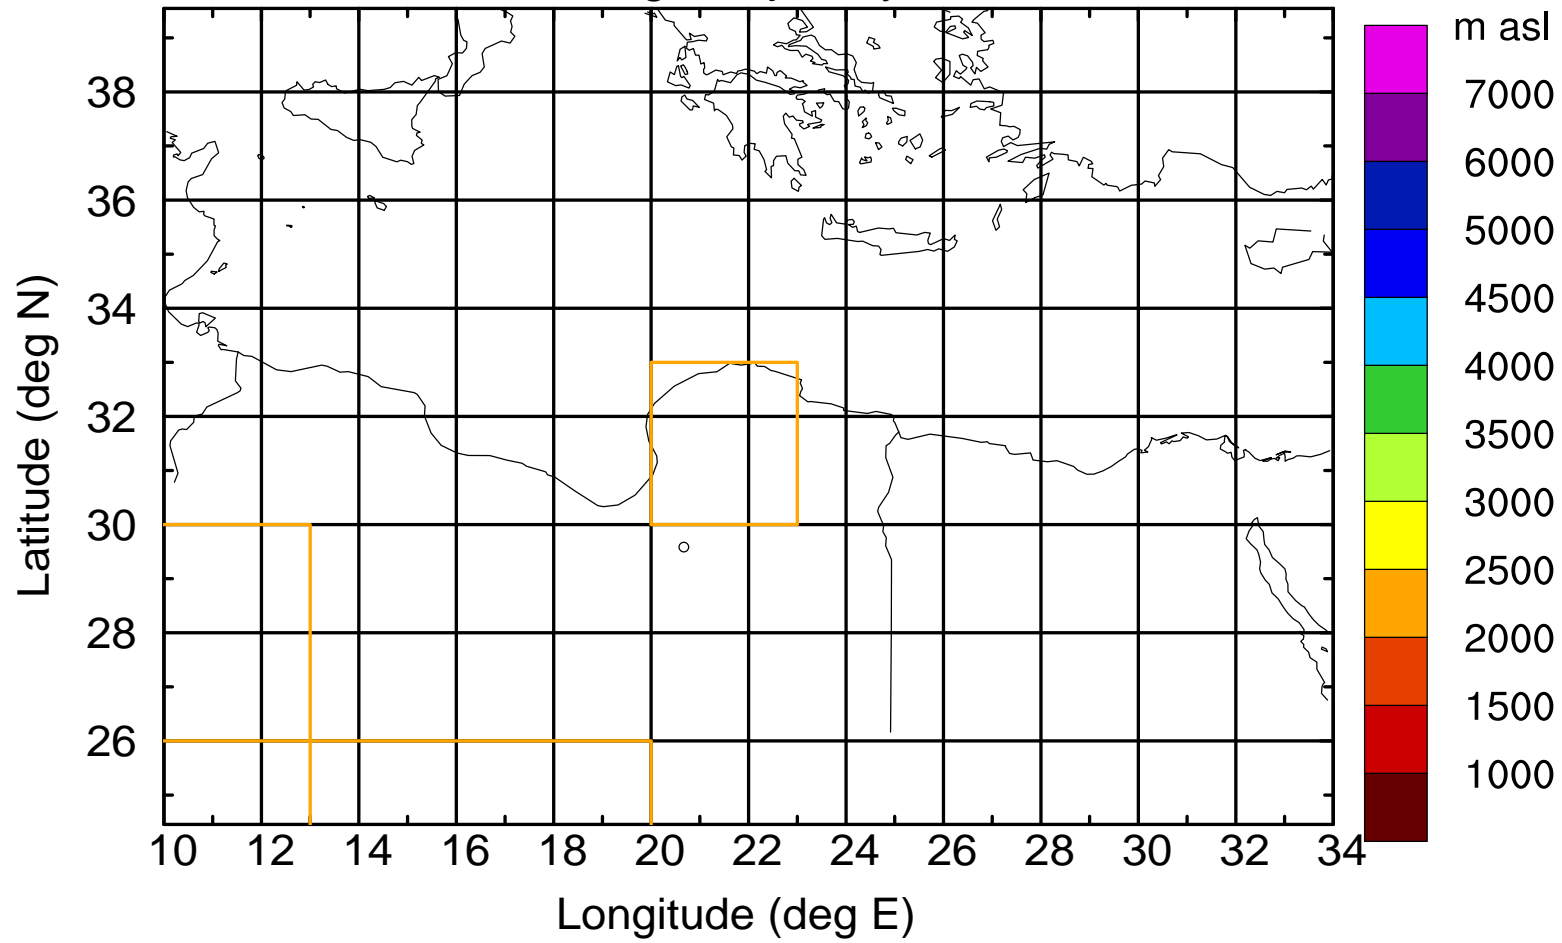

Paphos Airport ground station 20170422 3:00 UTC

Flight trajectory