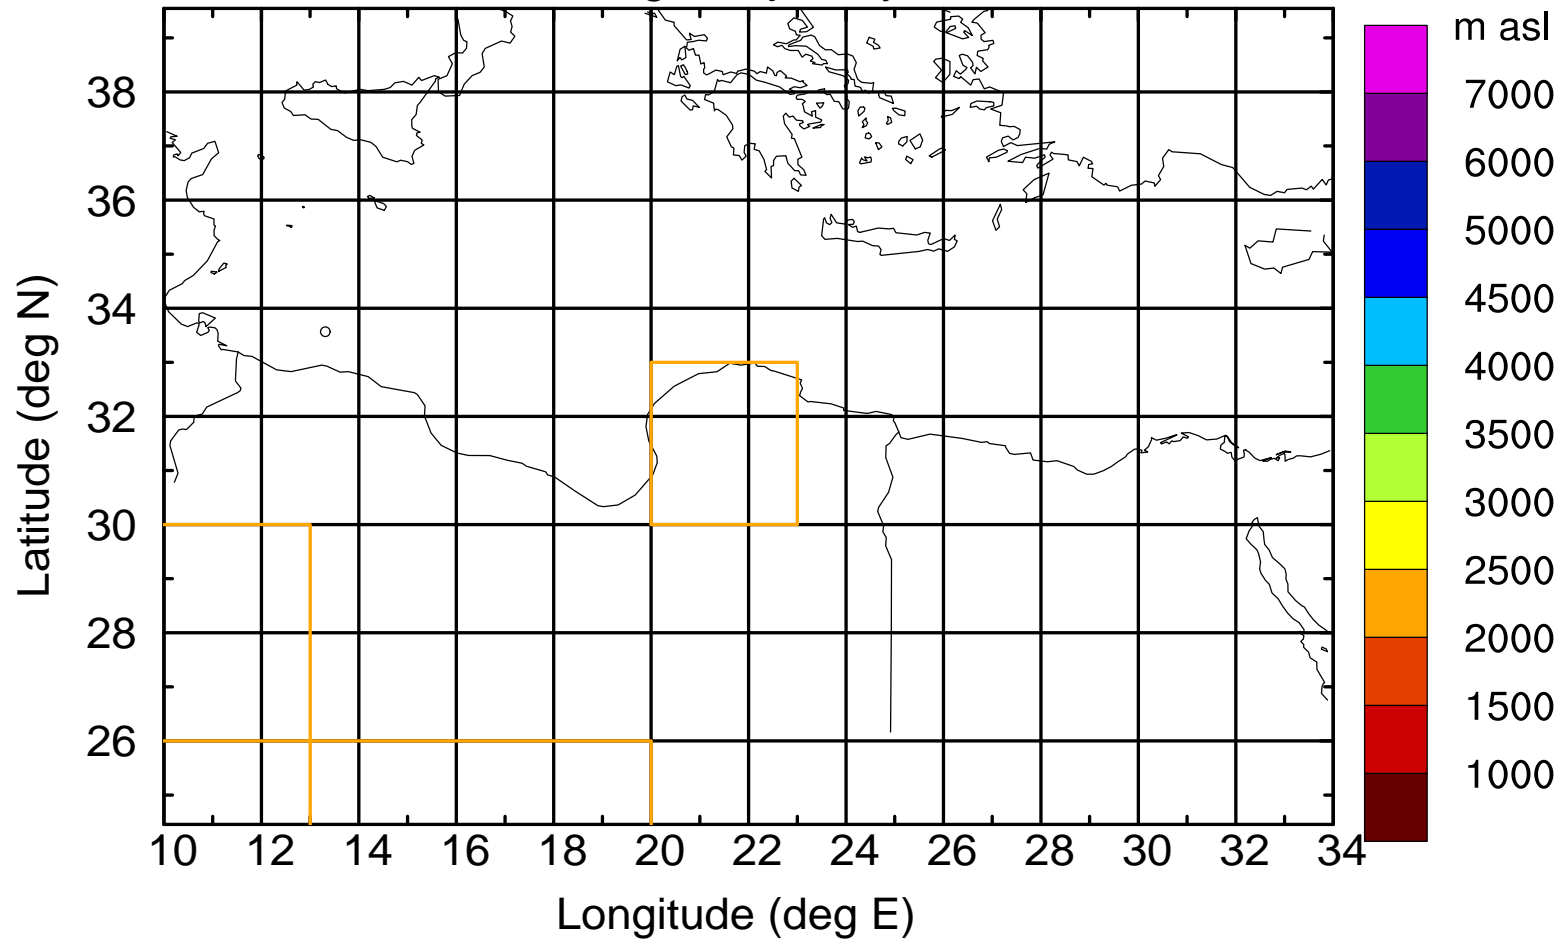

Paphos Airport ground station 20170422 3:00 UTC

Flight trajectory