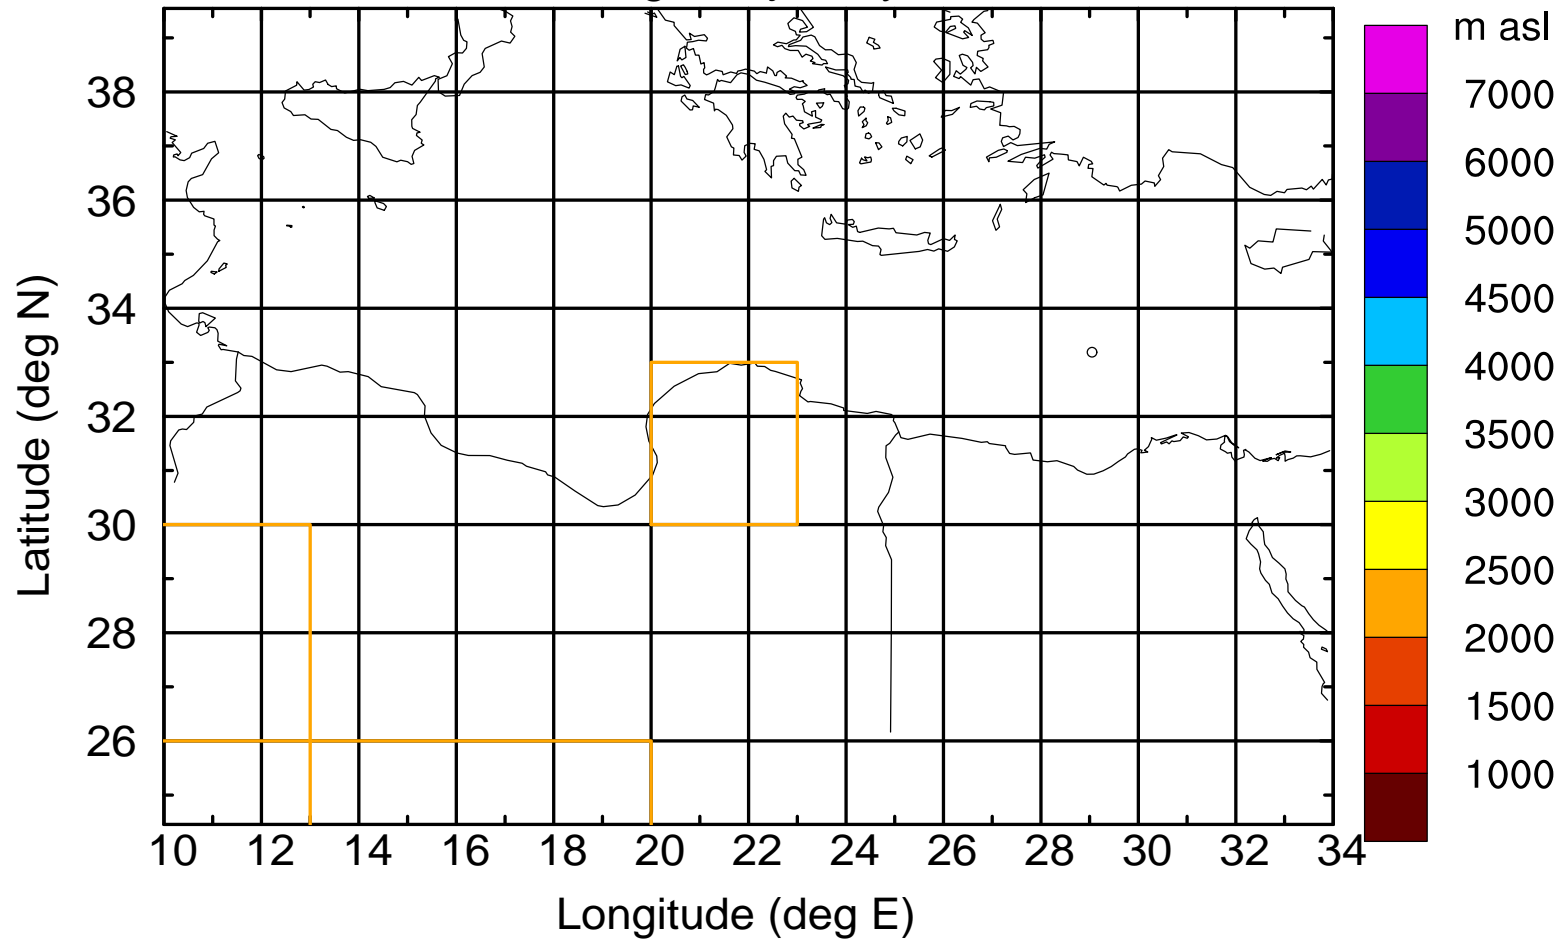

Paphos Airport ground station 20170422 3:00 UTC

Flight trajectory