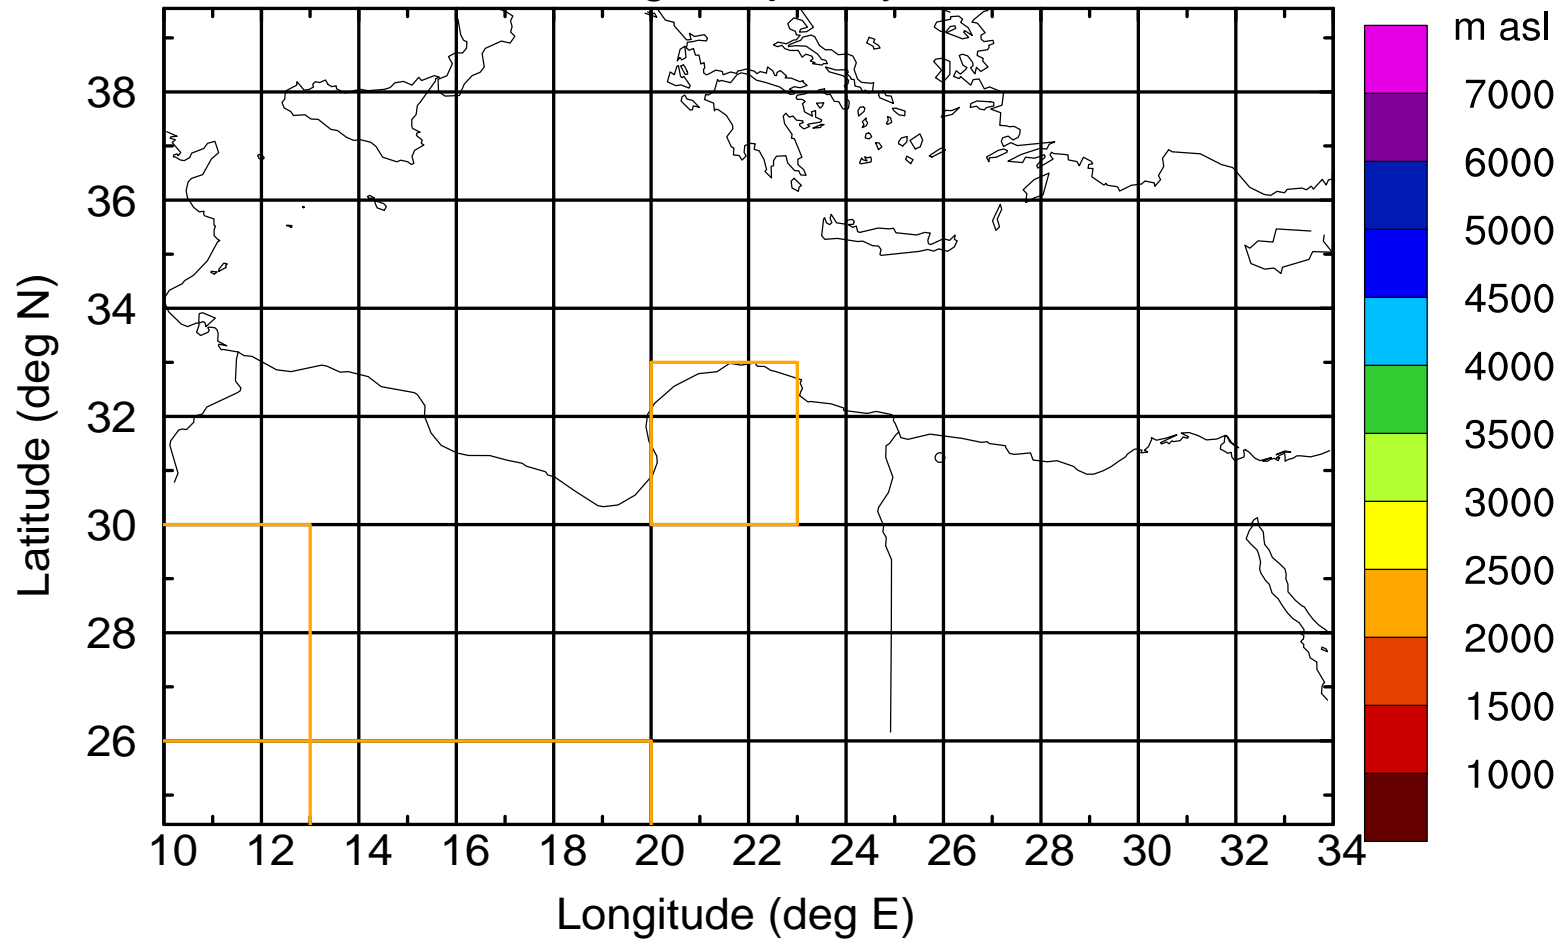

Flight trajectory

Paphos Airport ground station 20170422 3:00 UTC

Flight trajectory

Paphos Airport ground station 20170422 3:00 UTC

Flight trajectory

Paphos Airport ground station 20170422 3:00 UTC

Flight trajectory