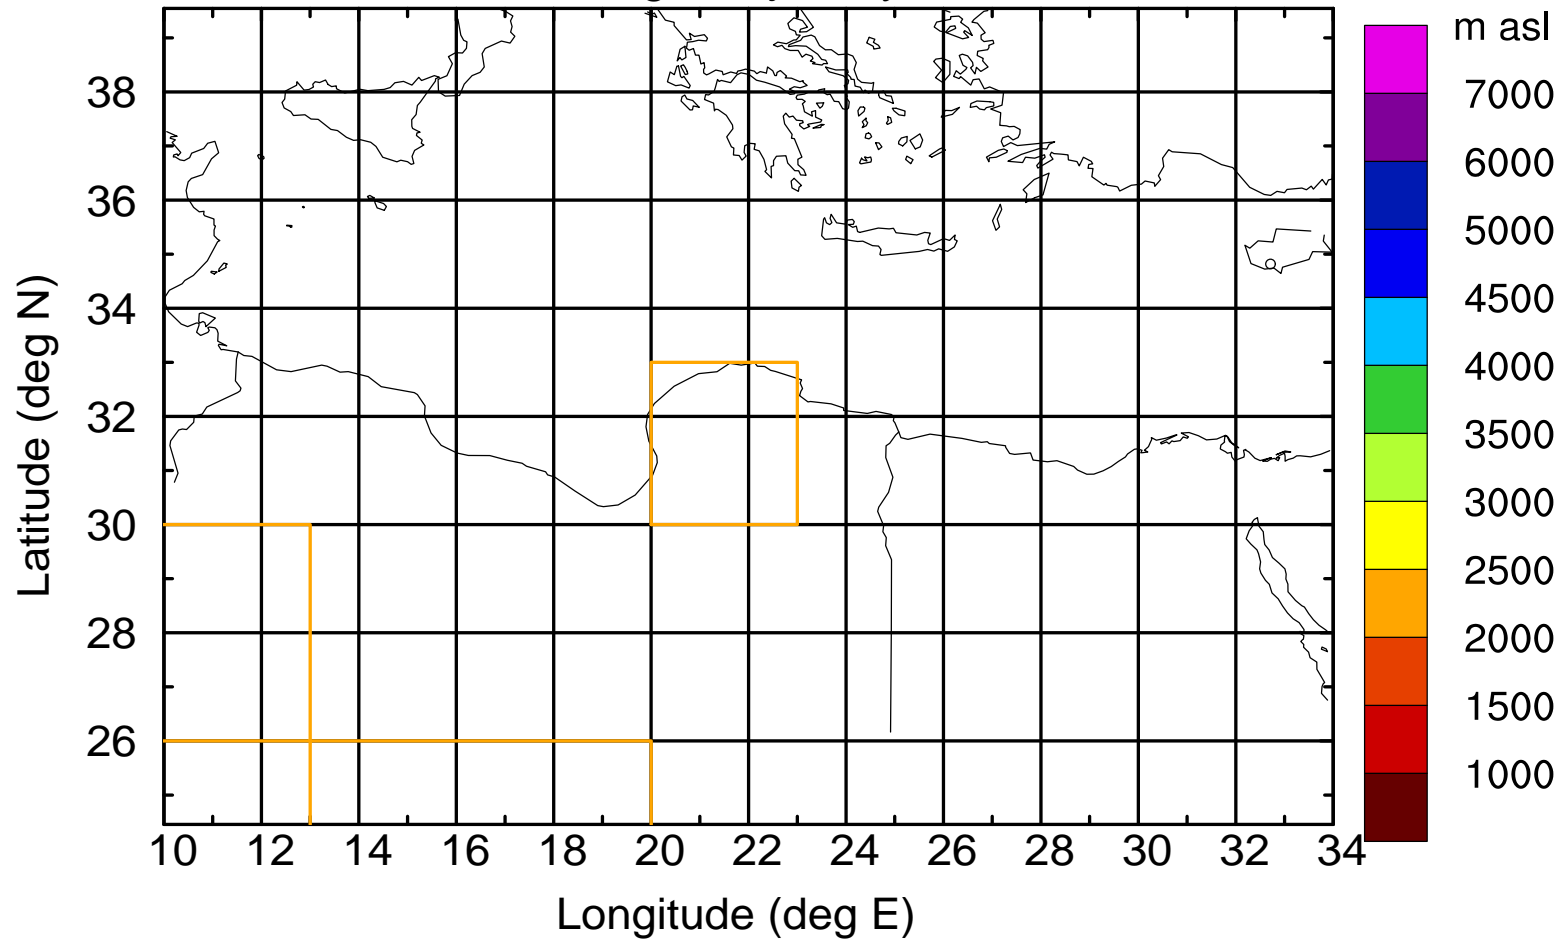

Flight trajectory

Paphos Airport ground station 20170422 3:00 UTC

Flight trajectory

Paphos Airport ground station 20170422 3:00 UTC

Flight trajectory

Paphos Airport ground station 20170422 3:00 UTC

Flight trajectory