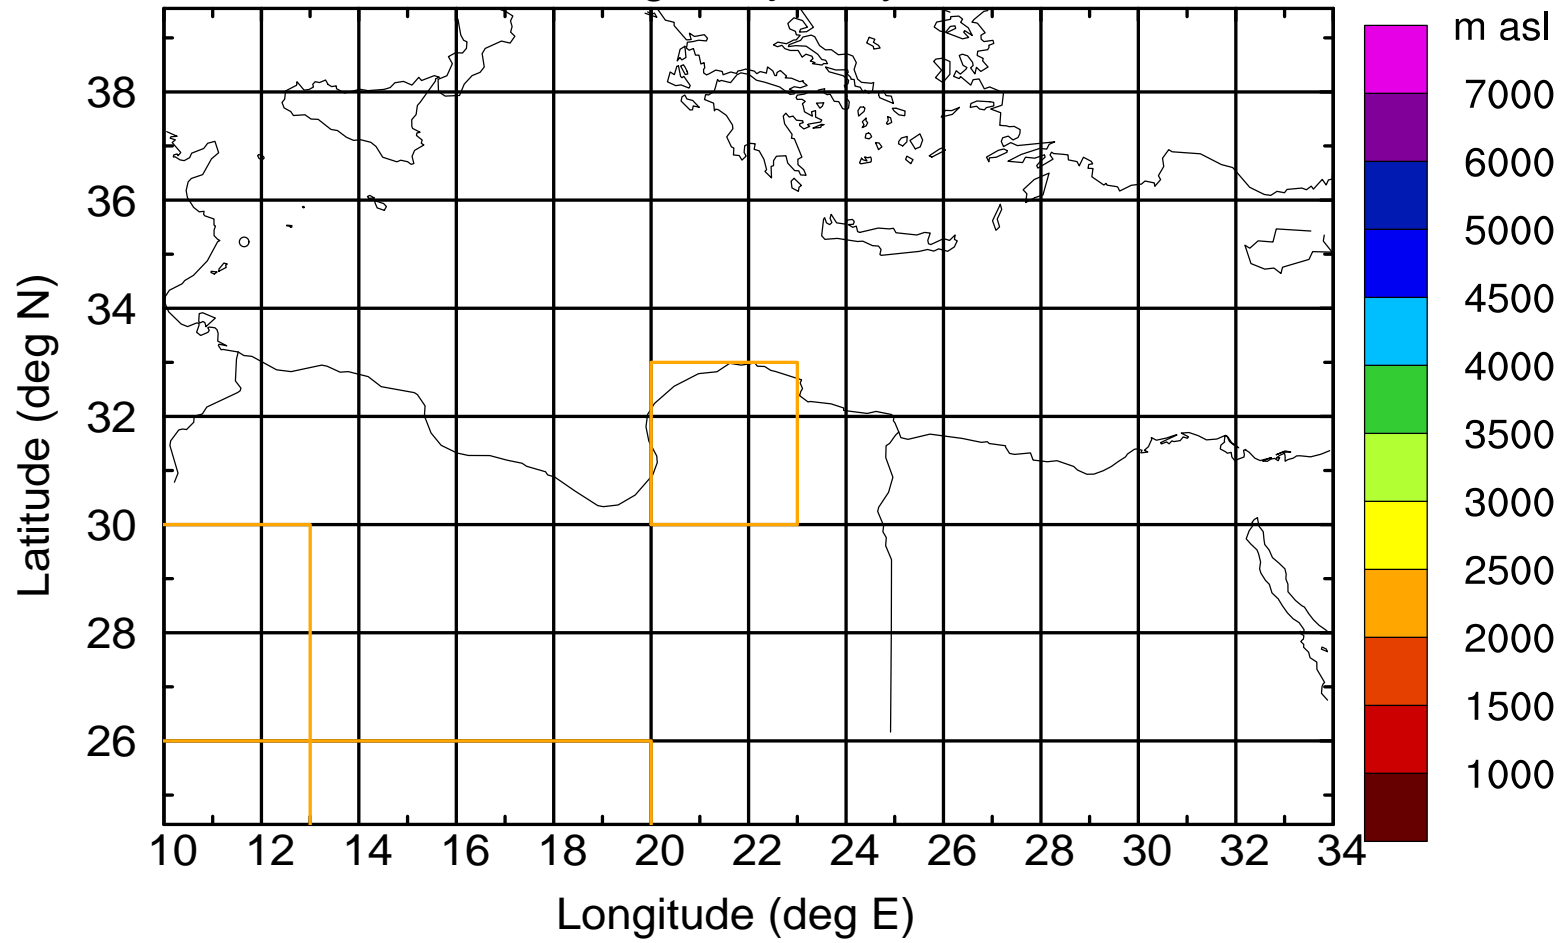

Flight trajectory

Paphos Airport ground station 20170422 3:00 UTC

Flight trajectory

Paphos Airport ground station 20170422 3:00 UTC

Flight trajectory

Paphos Airport ground station 20170422 3:00 UTC

Flight trajectory