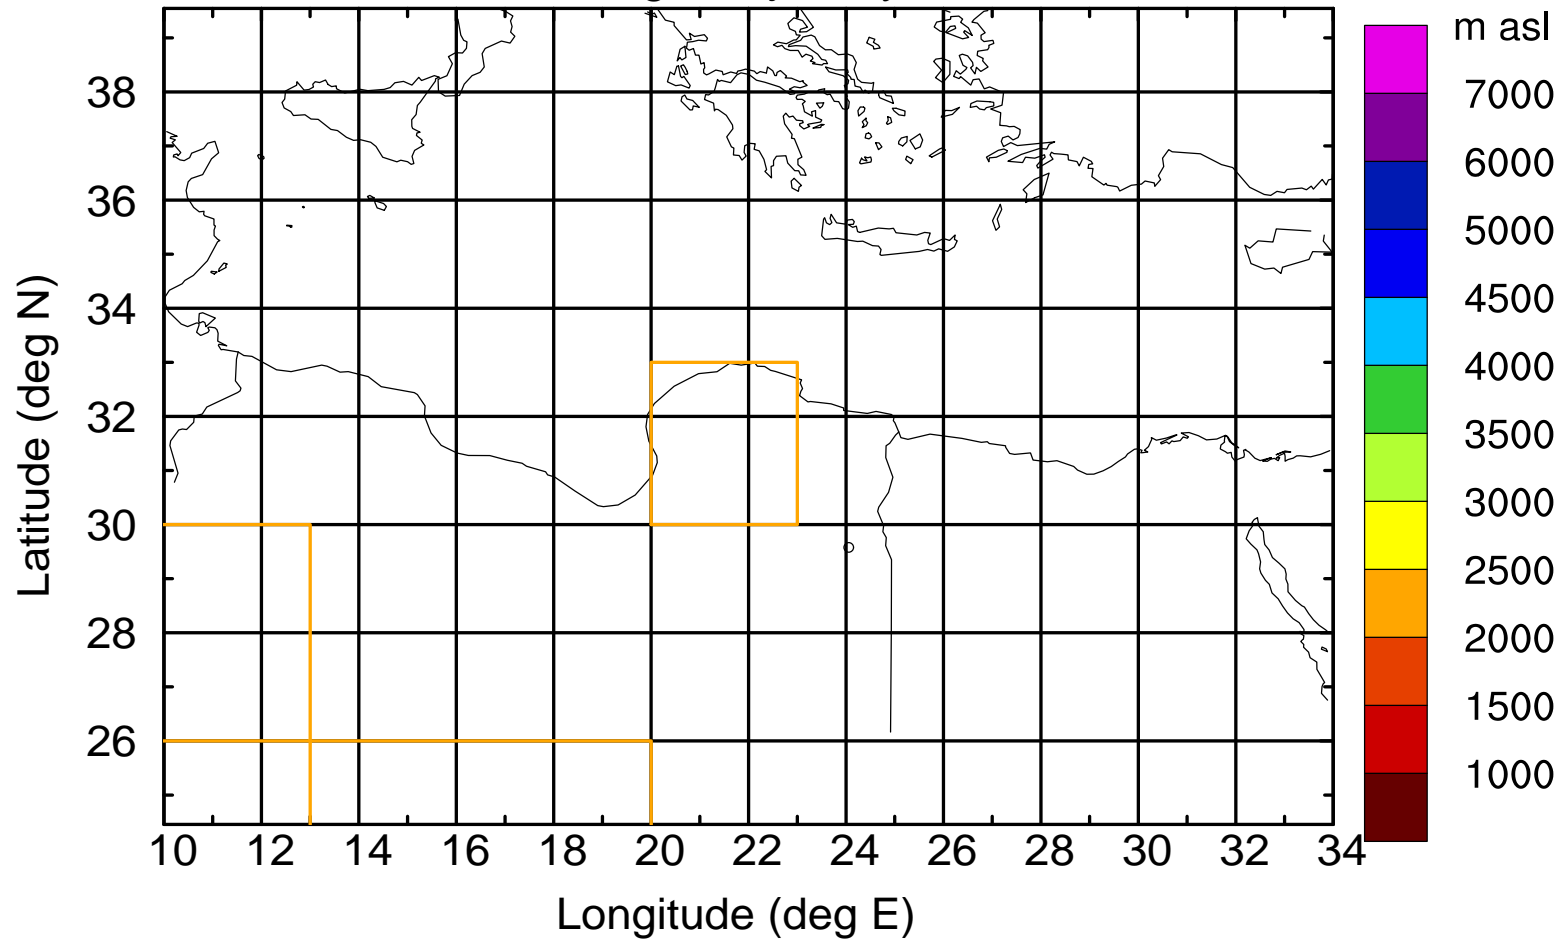

Flight trajectory

Paphos Airport ground station 20170422 3:00 UTC

Flight trajectory

Paphos Airport ground station 20170422 3:00 UTC

Flight trajectory

Paphos Airport ground station 20170422 3:00 UTC

Flight trajectory