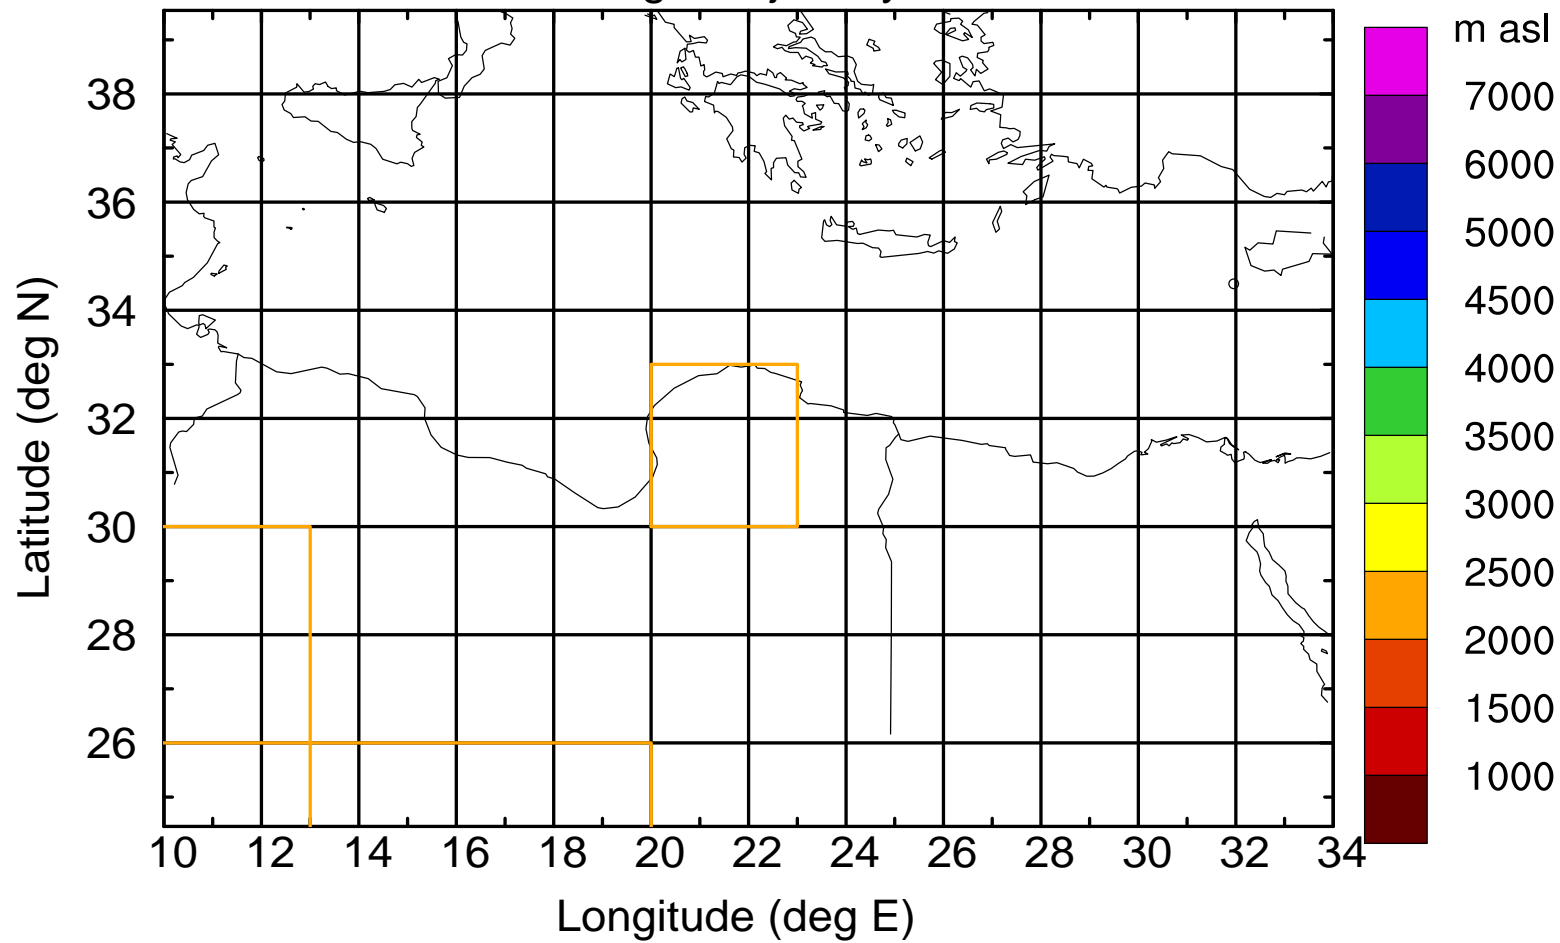

Paphos Airport ground station 20170422 3:00 UTC

Flight trajectory

Paphos Airport ground station 20170422 3:00 UTC

Flight trajectory

Paphos Airport ground station 20170422 3:00 UTC

Flight trajectory

Paphos Airport ground station 20170422 3:00 UTC