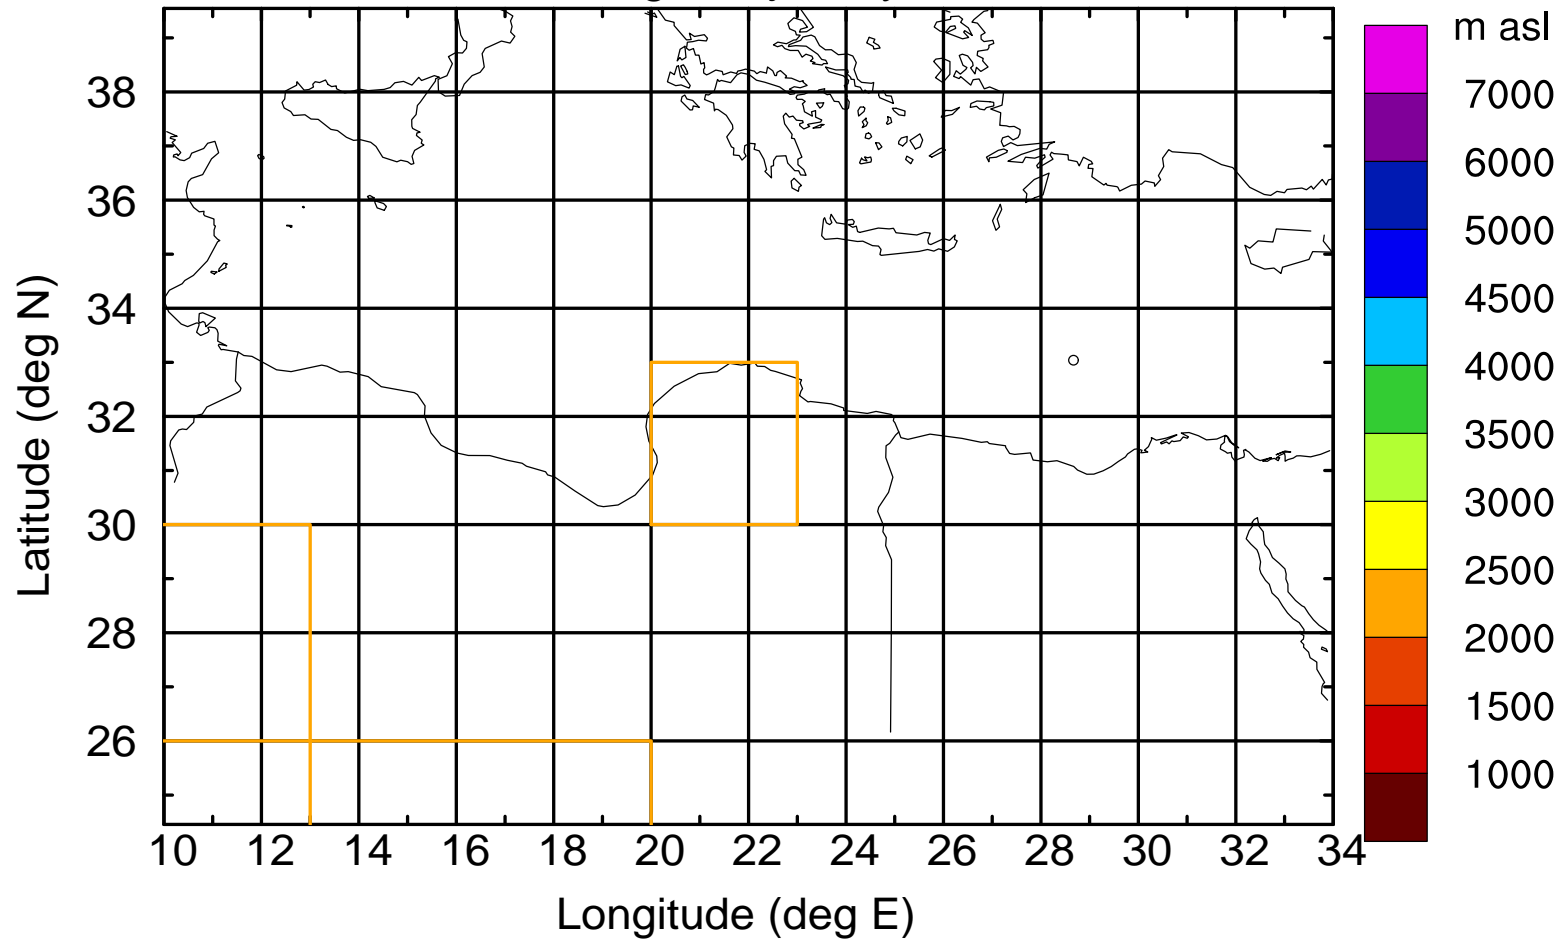

Flight trajectory

Paphos Airport ground station 20170422 3:00 UTC

Flight trajectory

Paphos Airport ground station 20170422 3:00 UTC

Flight trajectory

Paphos Airport ground station 20170422 3:00 UTC

Flight trajectory