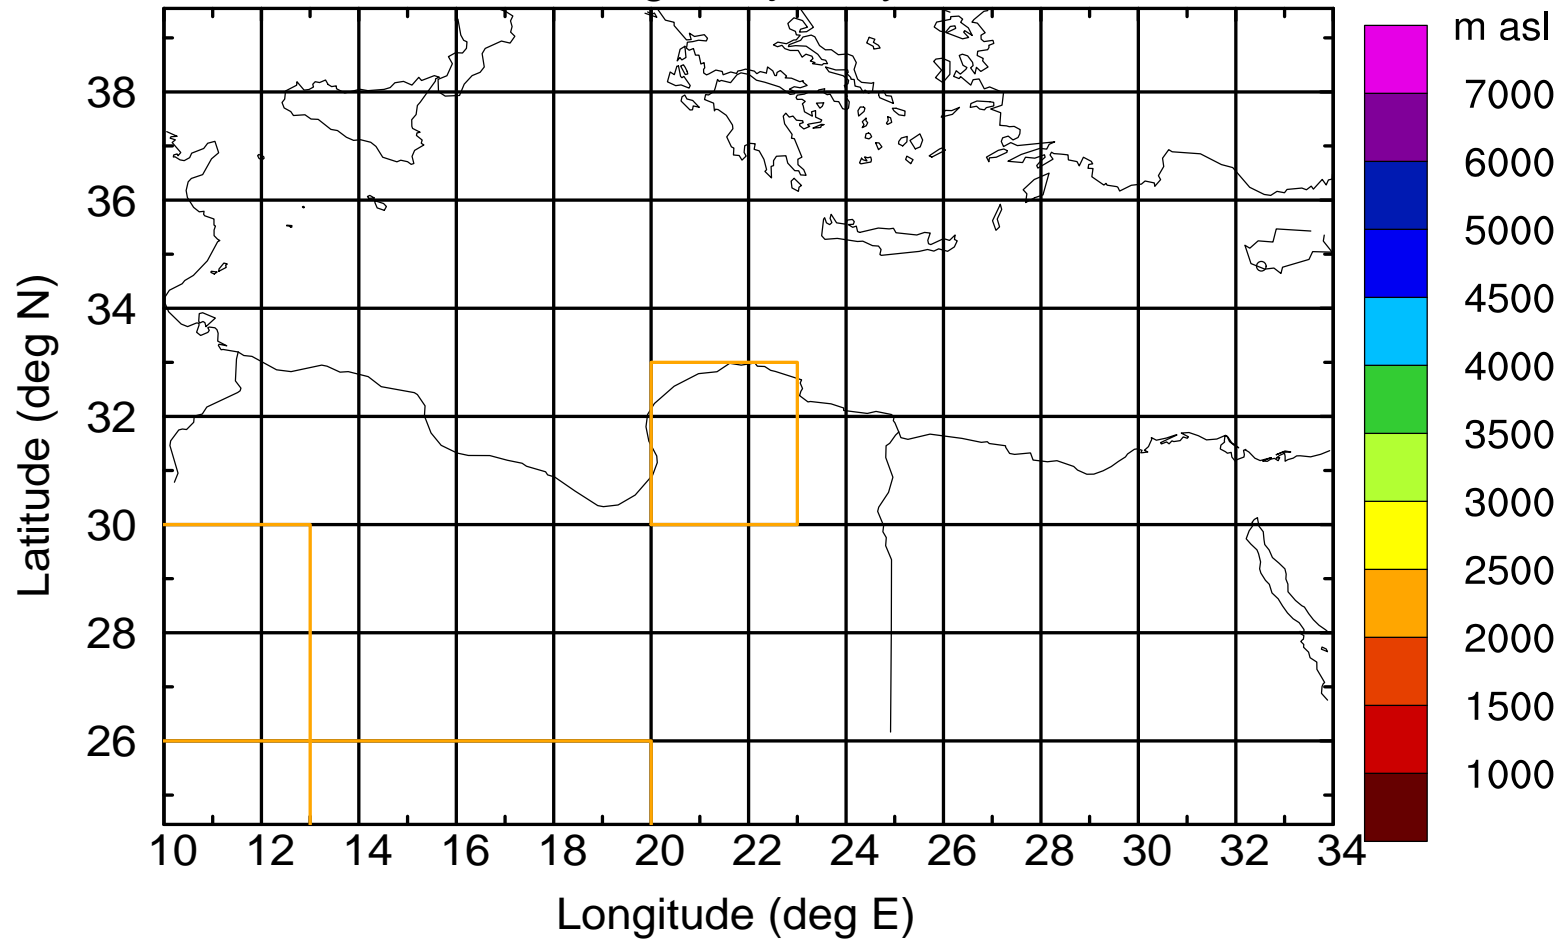

Paphos Airport ground station 20170422 3:00 UTC

Flight trajectory