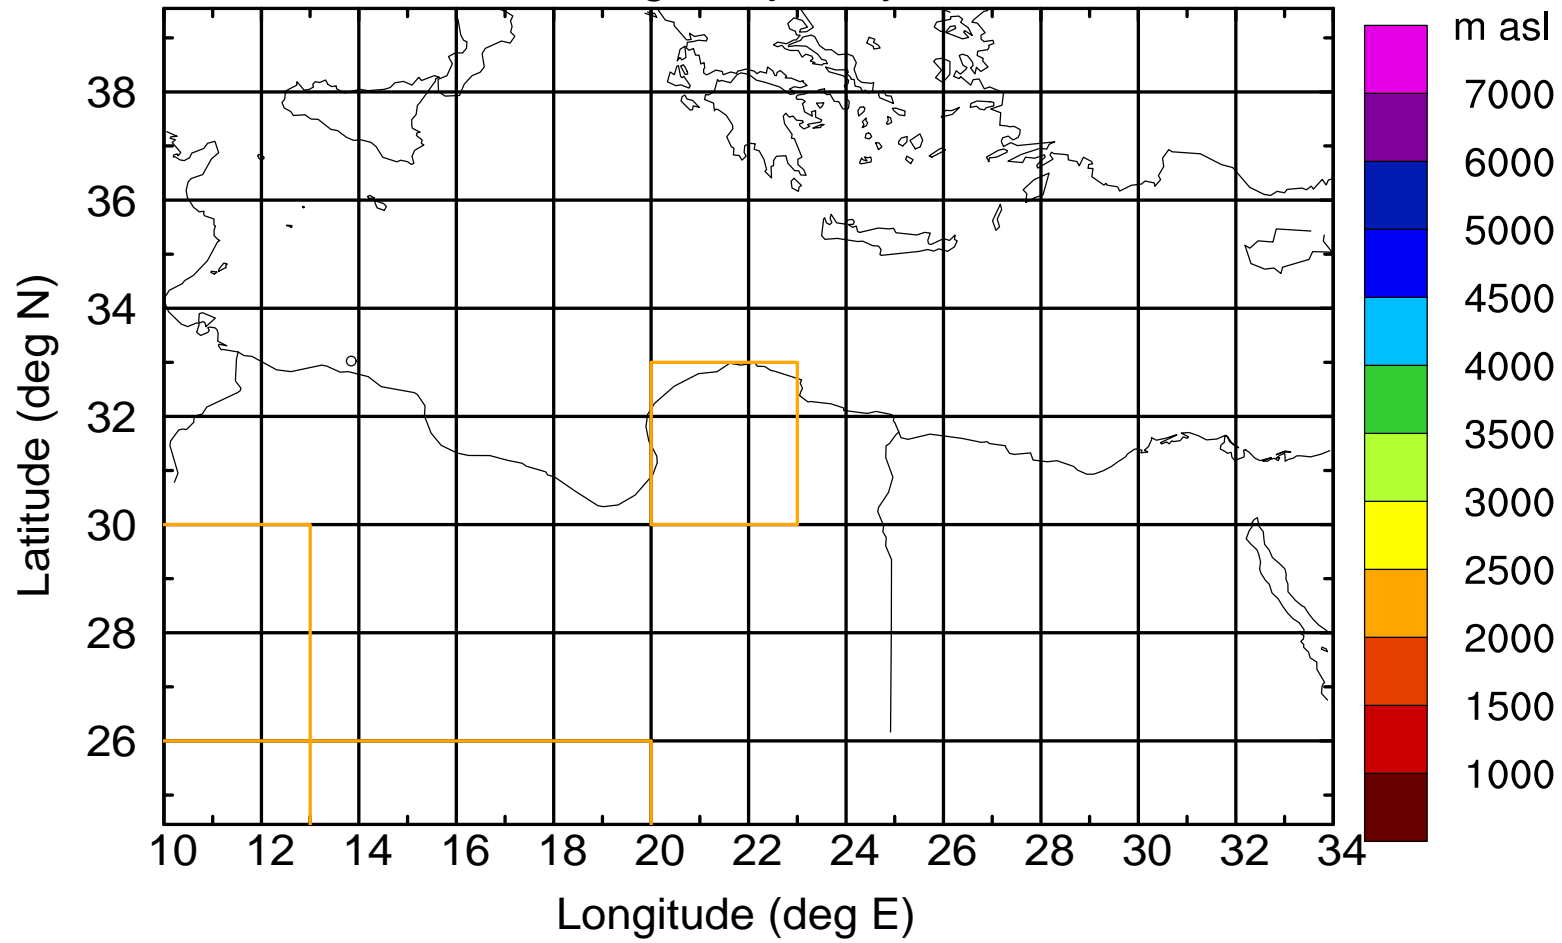

Flight trajectory

Paphos Airport ground station 20170422 3:00 UTC

Flight trajectory

Paphos Airport ground station 20170422 3:00 UTC

Flight trajectory

Paphos Airport ground station 20170422 3:00 UTC

Flight trajectory