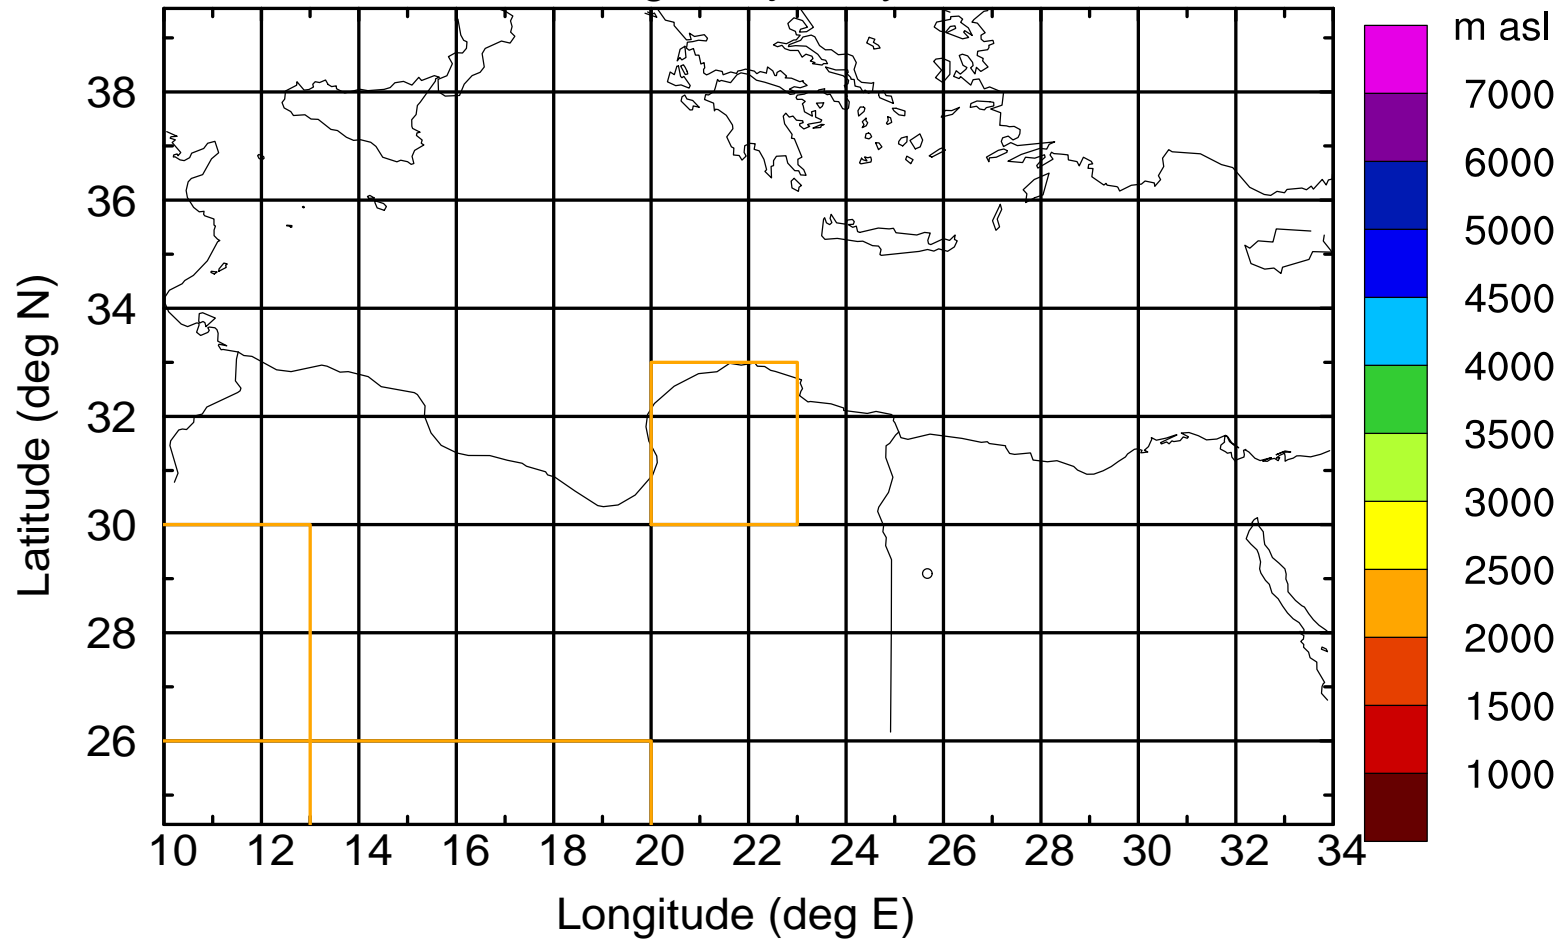

Flight trajectory

Paphos Airport ground station 20170422 3:00 UTC

Flight trajectory

Paphos Airport ground station 20170422 3:00 UTC

Flight trajectory

Paphos Airport ground station 20170422 3:00 UTC

Flight trajectory