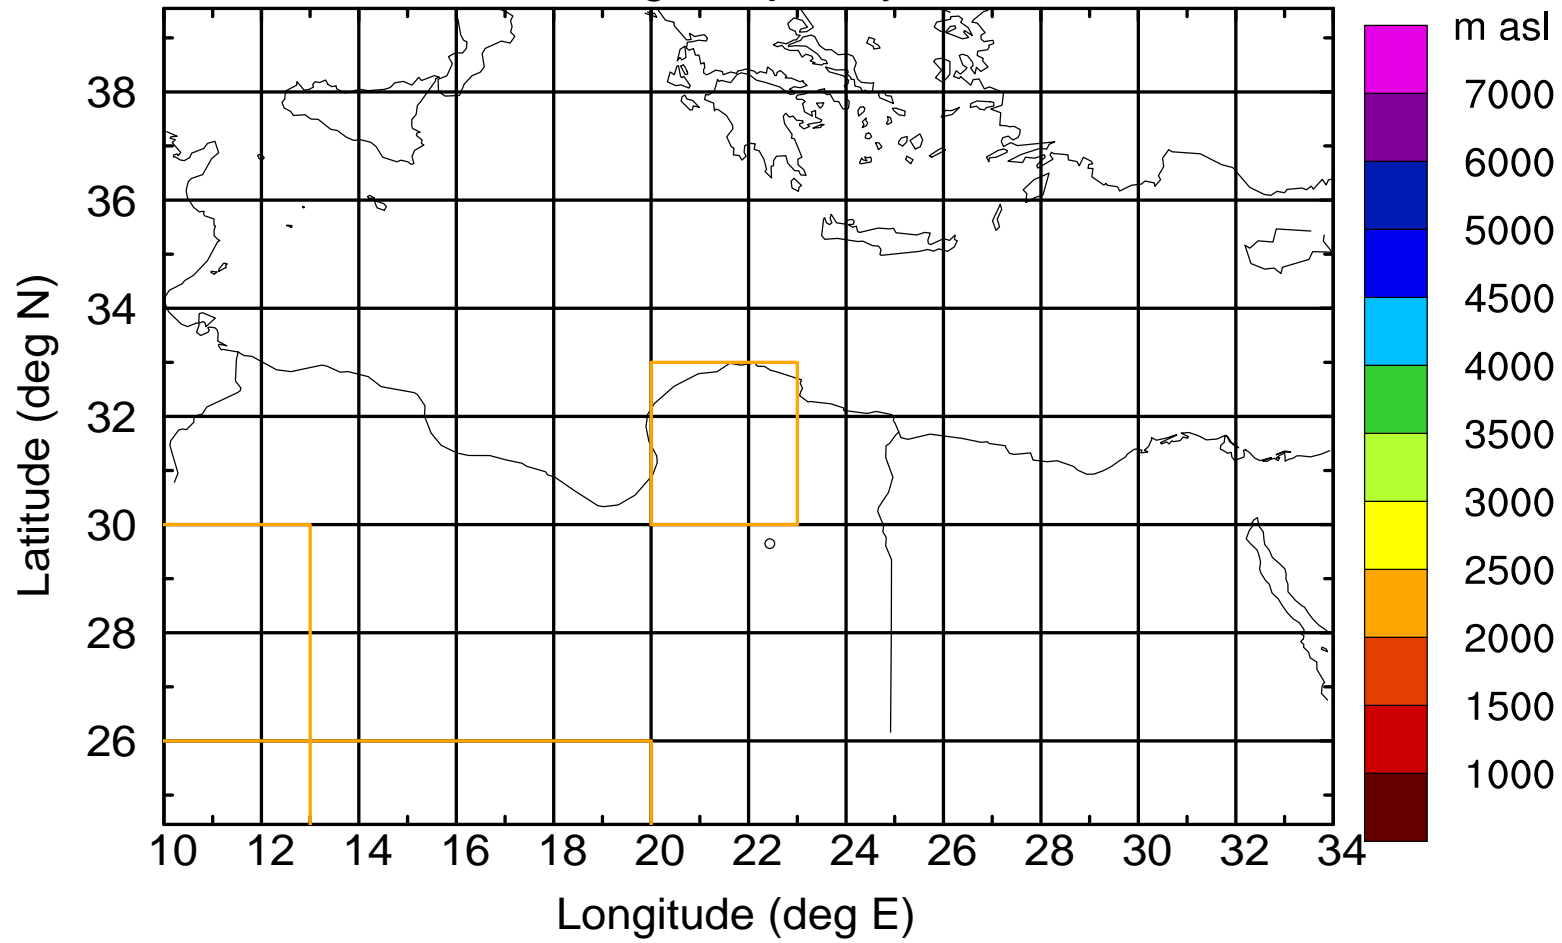

Paphos Airport ground station 20170422 3:00 UTC

Flight trajectory