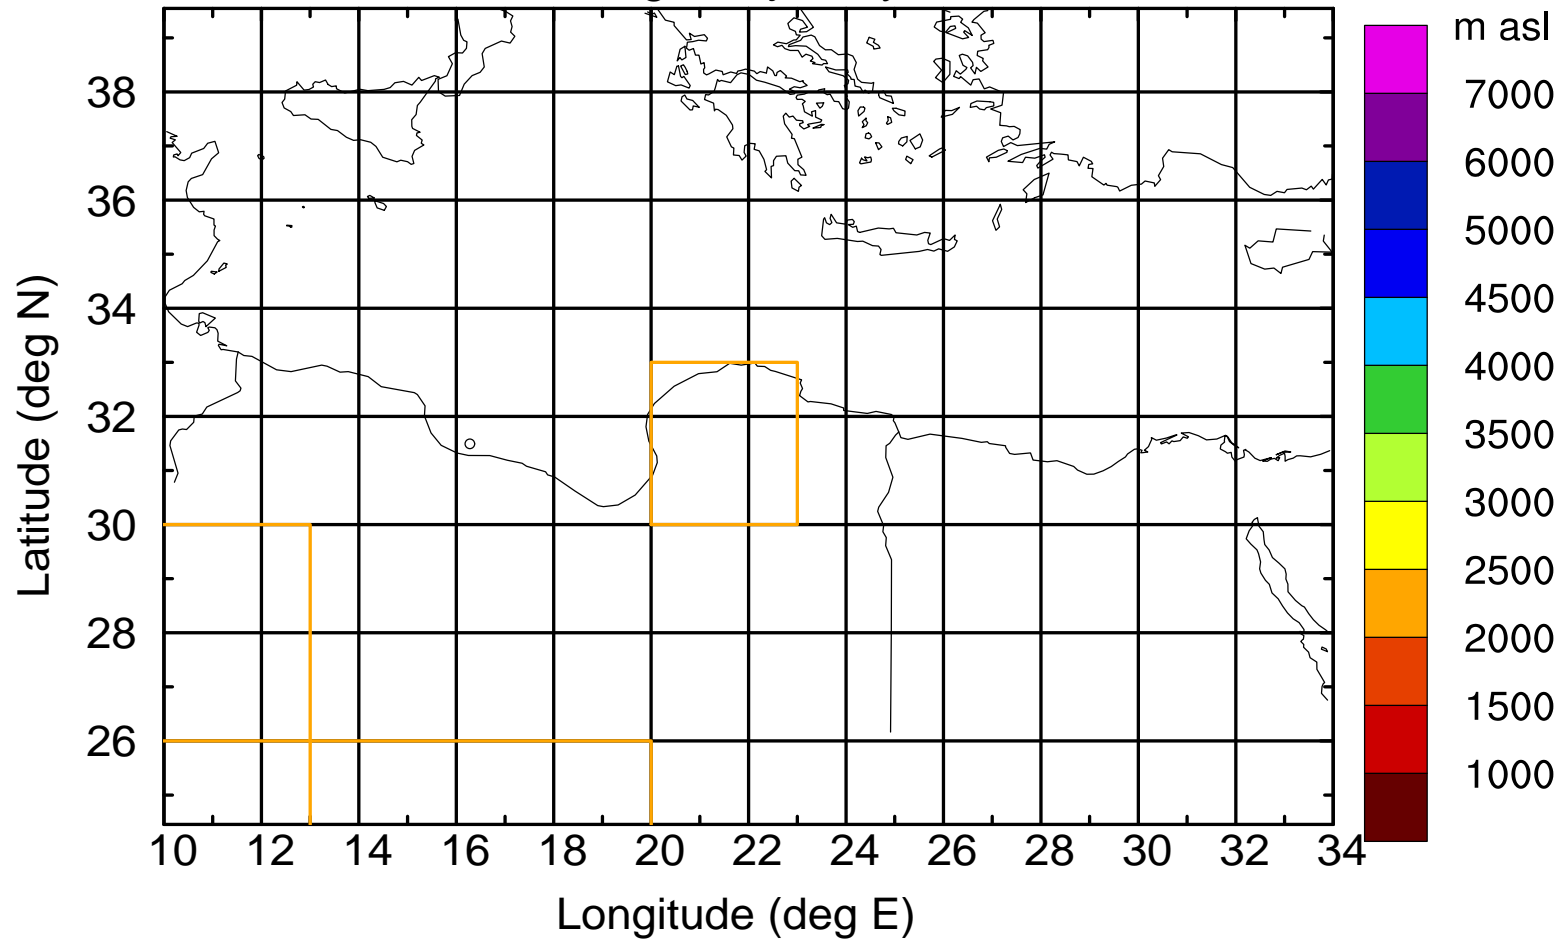

Flight trajectory

Paphos Airport ground station 20170422 3:00 UTC

Flight trajectory

Paphos Airport ground station 20170422 3:00 UTC

Flight trajectory

Paphos Airport ground station 20170422 3:00 UTC

Flight trajectory