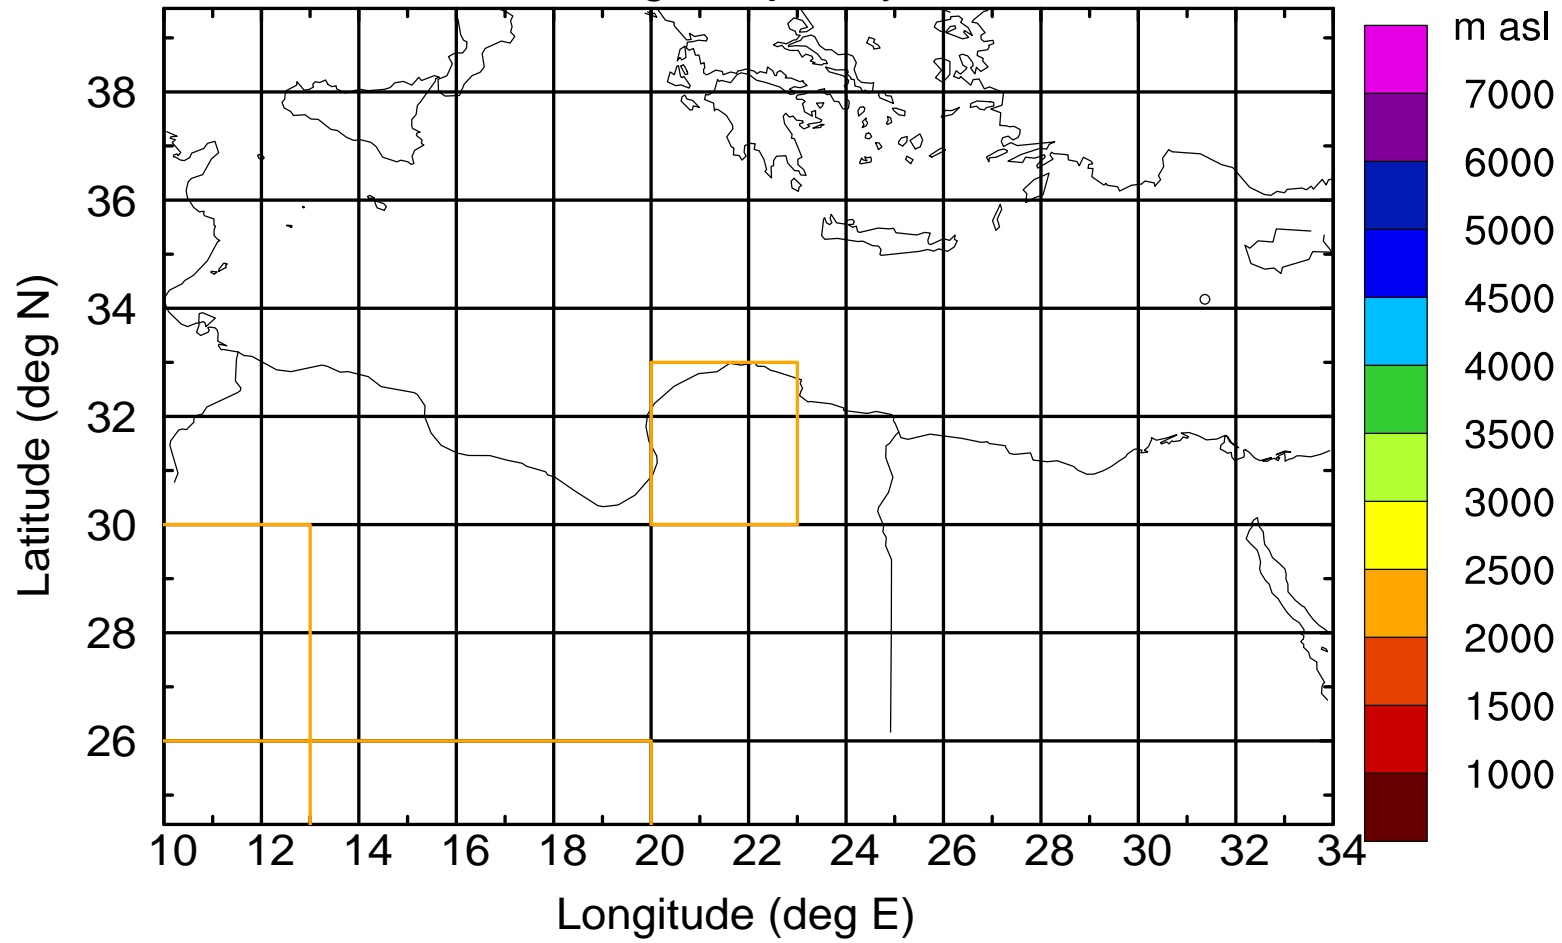

Paphos Airport ground station 20170422 3:00 UTC

Flight trajectory