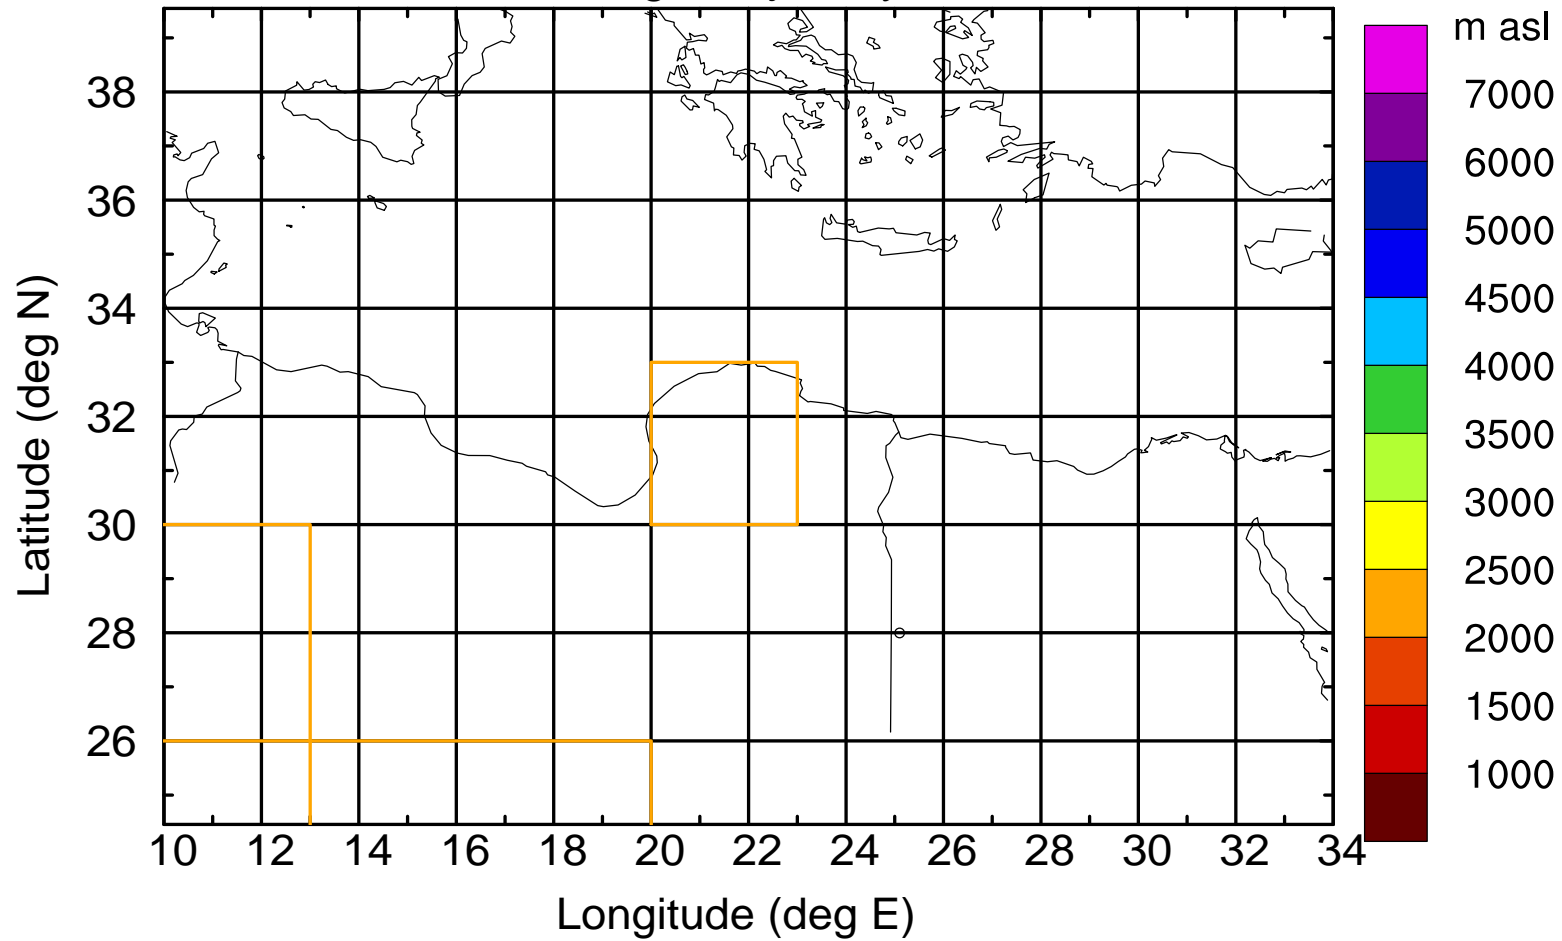

Paphos Airport ground station 20170422 3:00 UTC

Flight trajectory