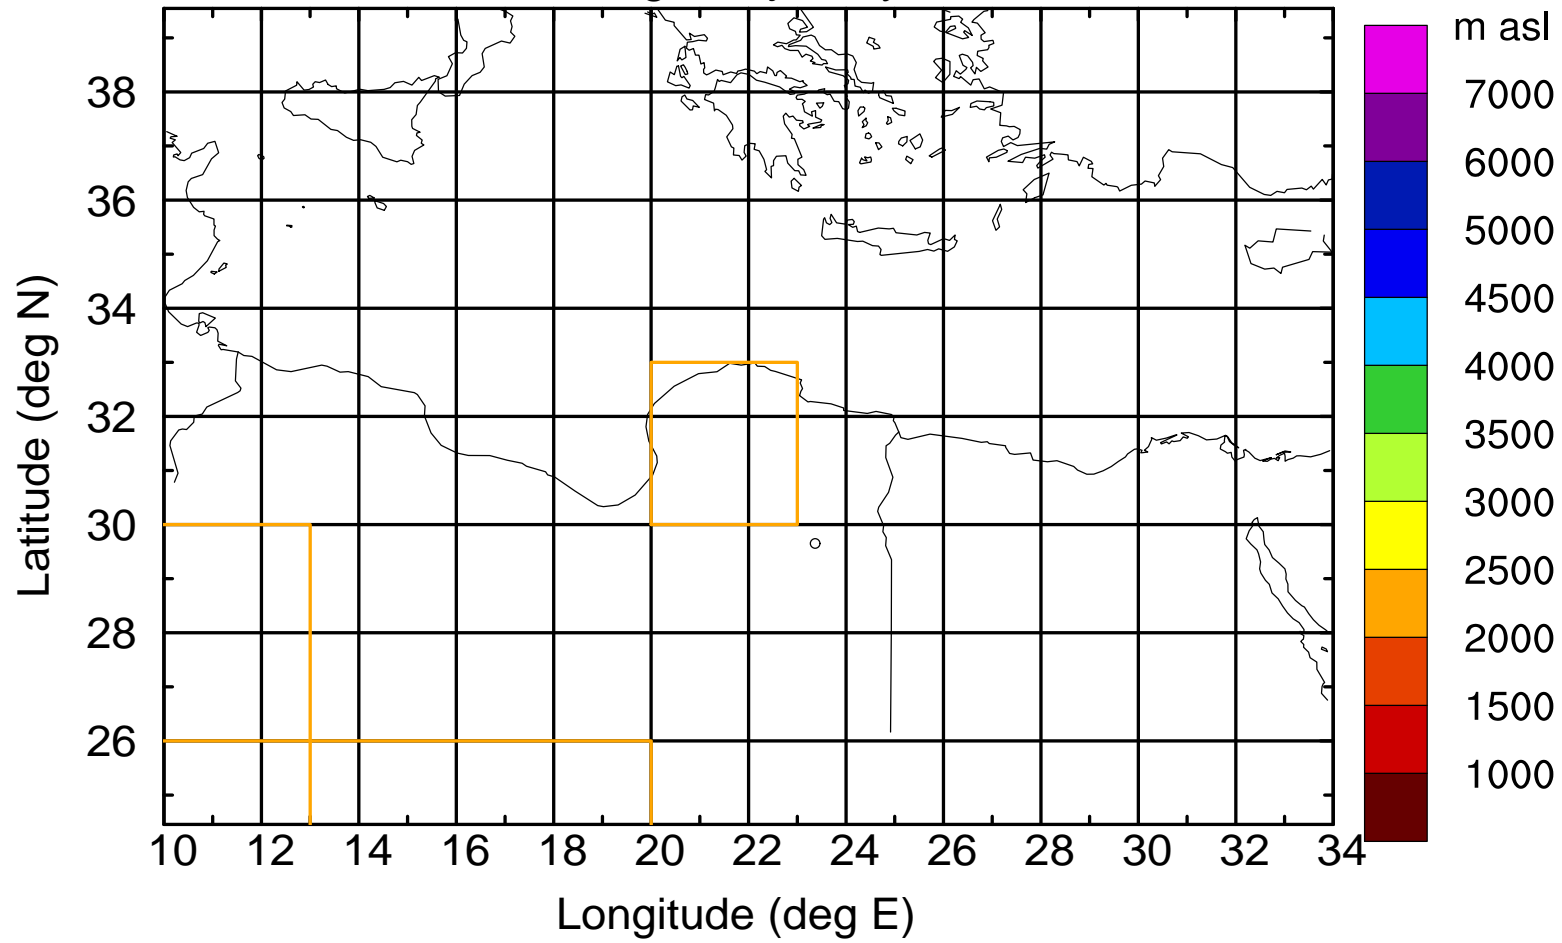

Paphos Airport ground station 20170422 3:00 UTC

Flight trajectory