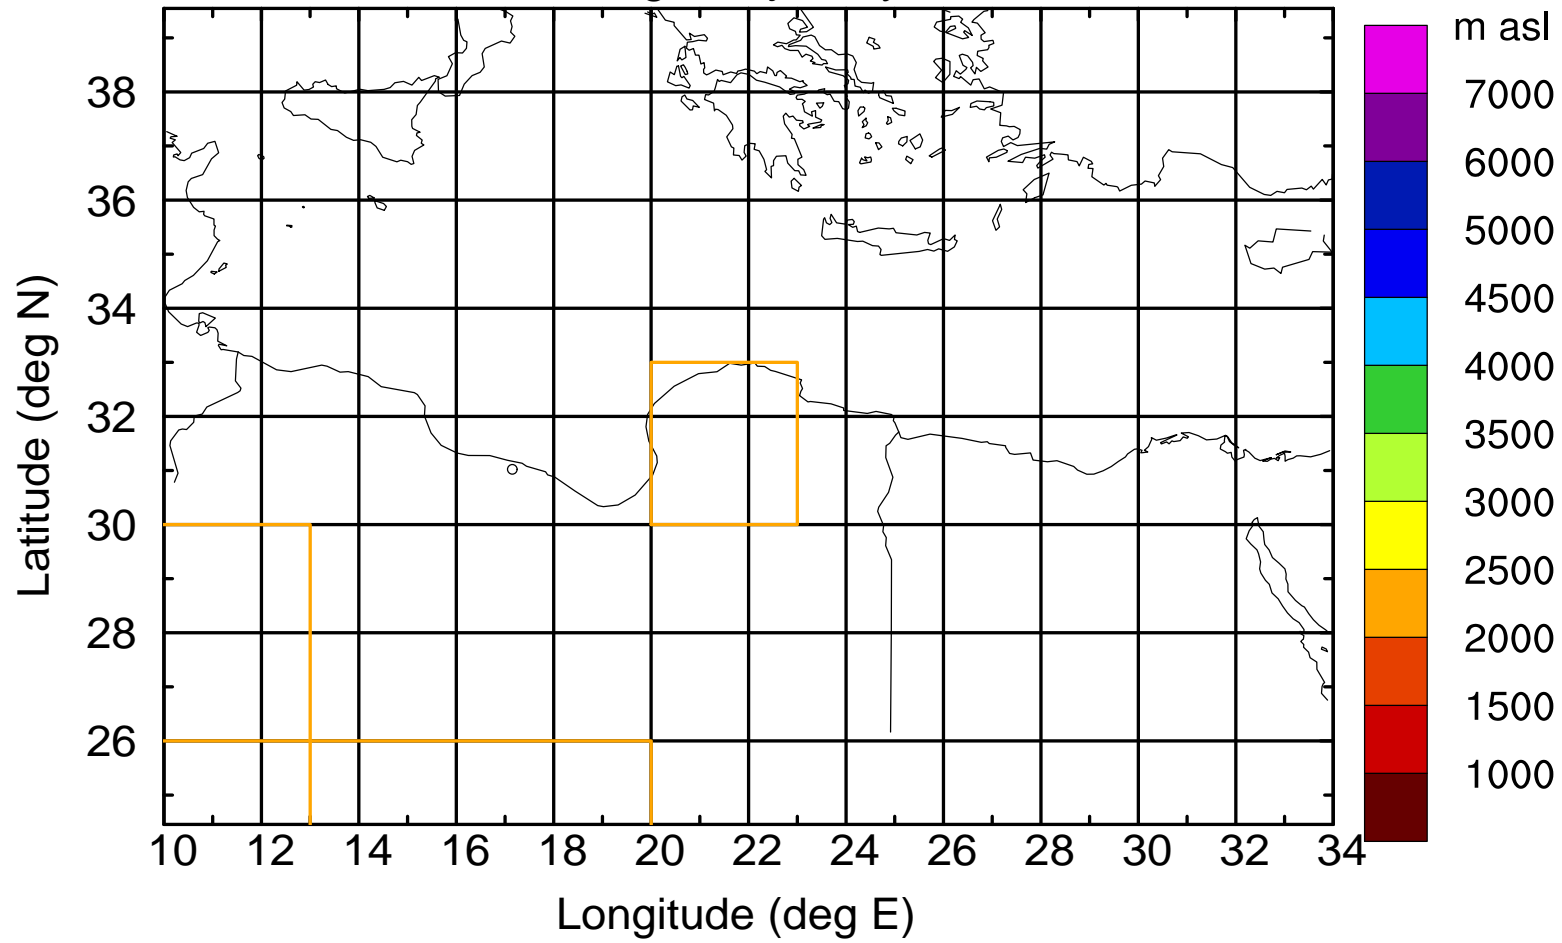

Paphos Airport ground station 20170422 3:00 UTC

Flight trajectory

Paphos Airport ground station 20170422 3:00 UTC

Flight trajectory

Paphos Airport ground station 20170422 3:00 UTC

Flight trajectory

Paphos Airport ground station 20170422 3:00 UTC