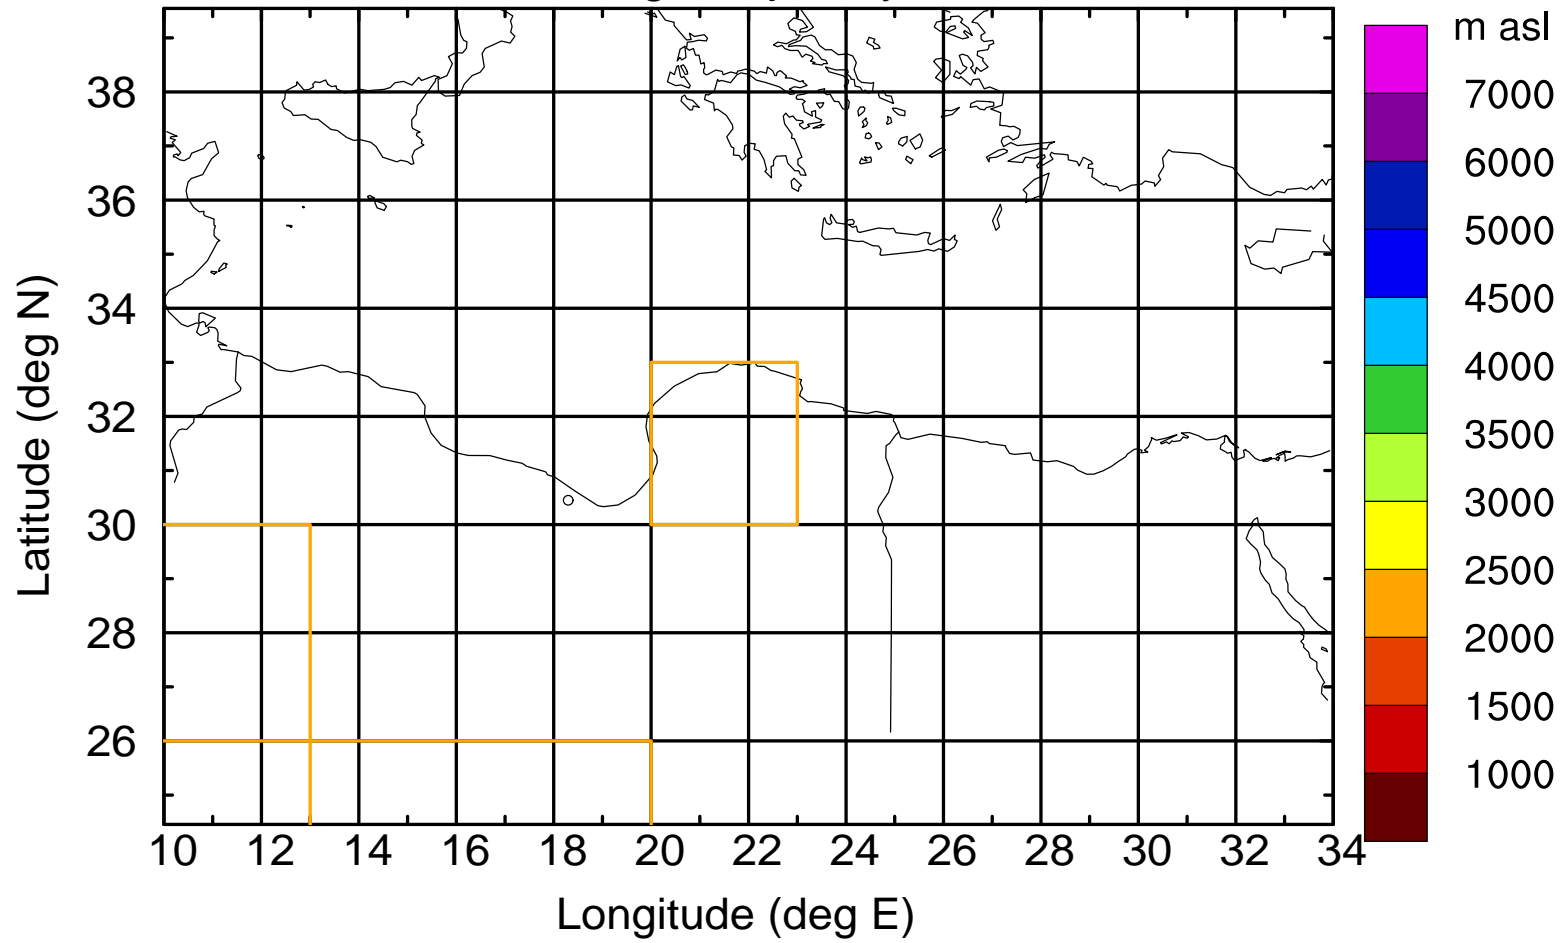

Flight trajectory

Paphos Airport ground station 20170422 3:00 UTC

Flight trajectory

Paphos Airport ground station 20170422 3:00 UTC

Flight trajectory

Paphos Airport ground station 20170422 3:00 UTC

Flight trajectory