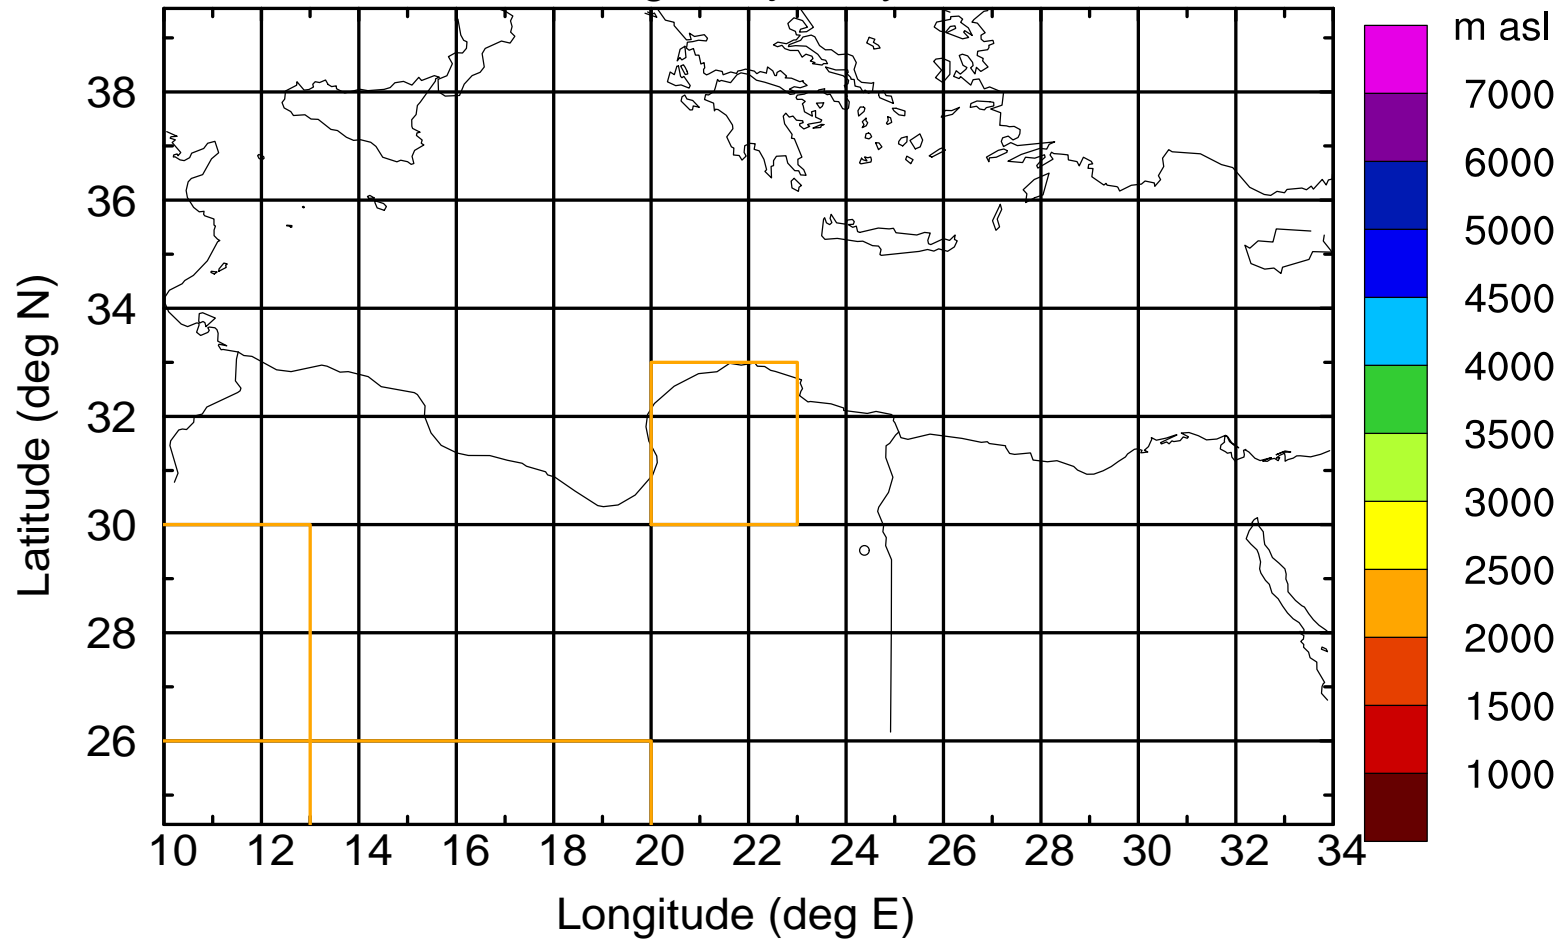

Paphos Airport ground station 20170422 3:00 UTC

Flight trajectory