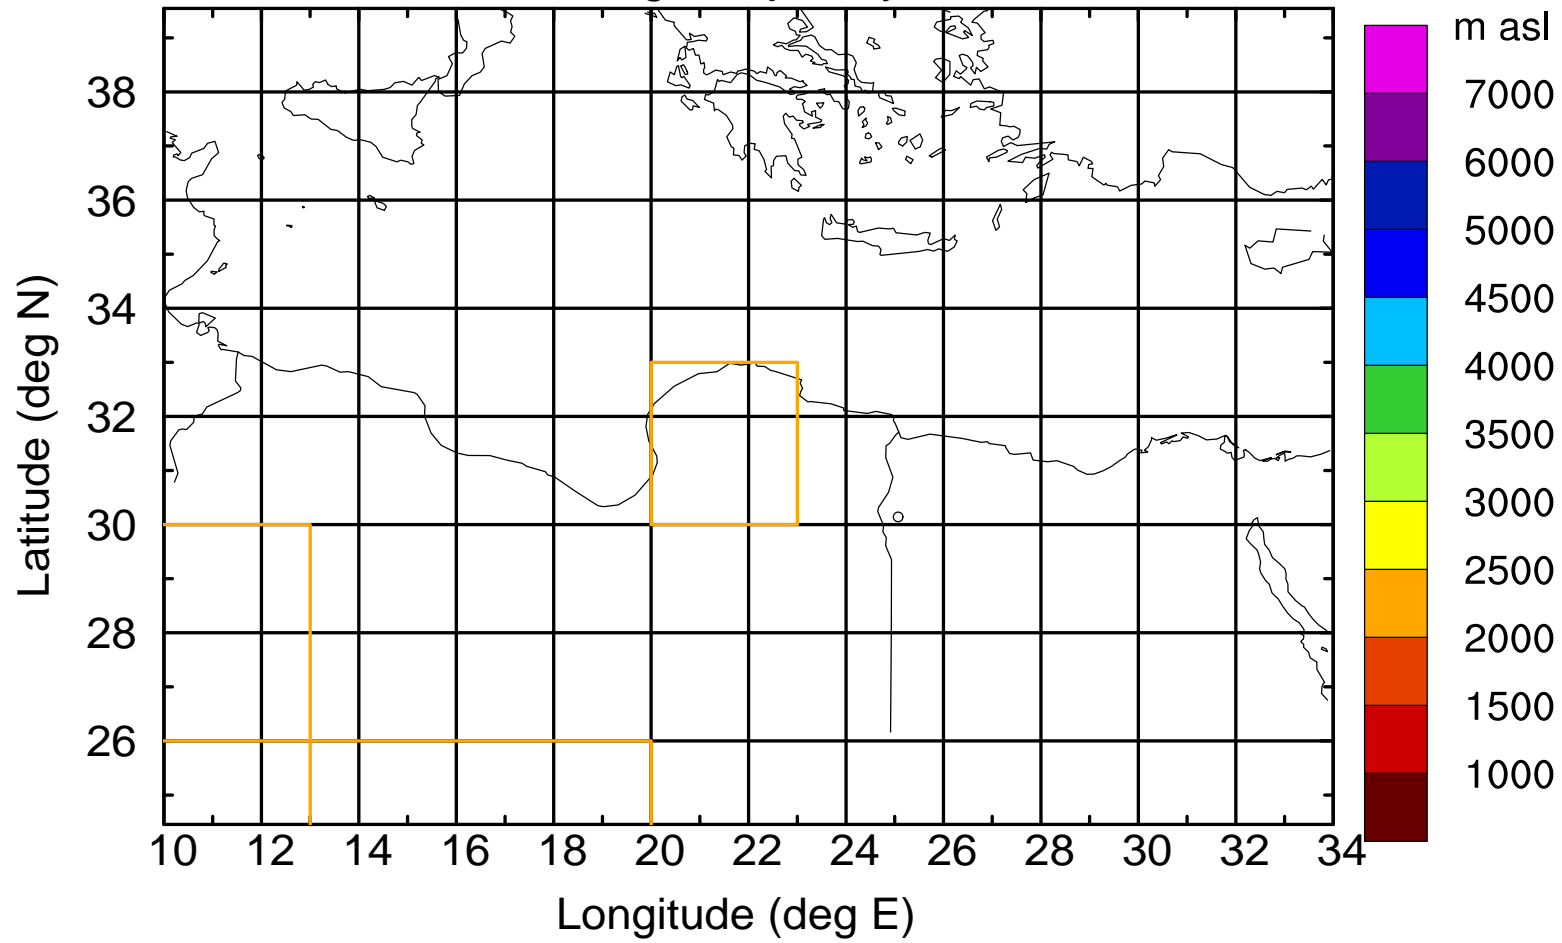

Paphos Airport ground station 20170422 3:00 UTC

Flight trajectory