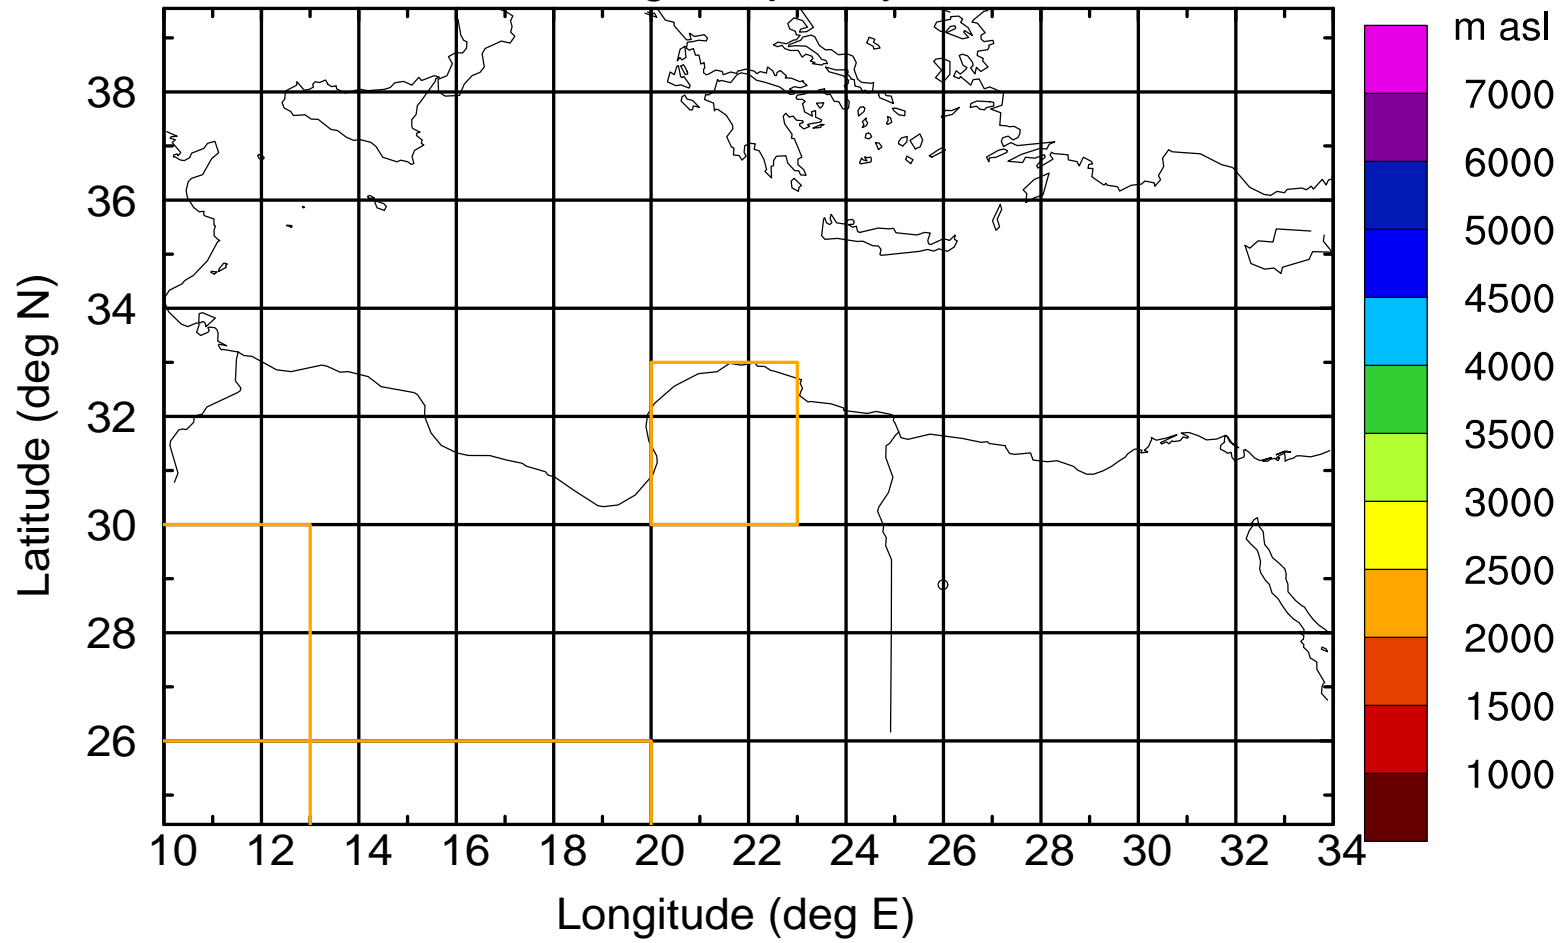

Paphos Airport ground station 20170422 3:00 UTC

Flight trajectory