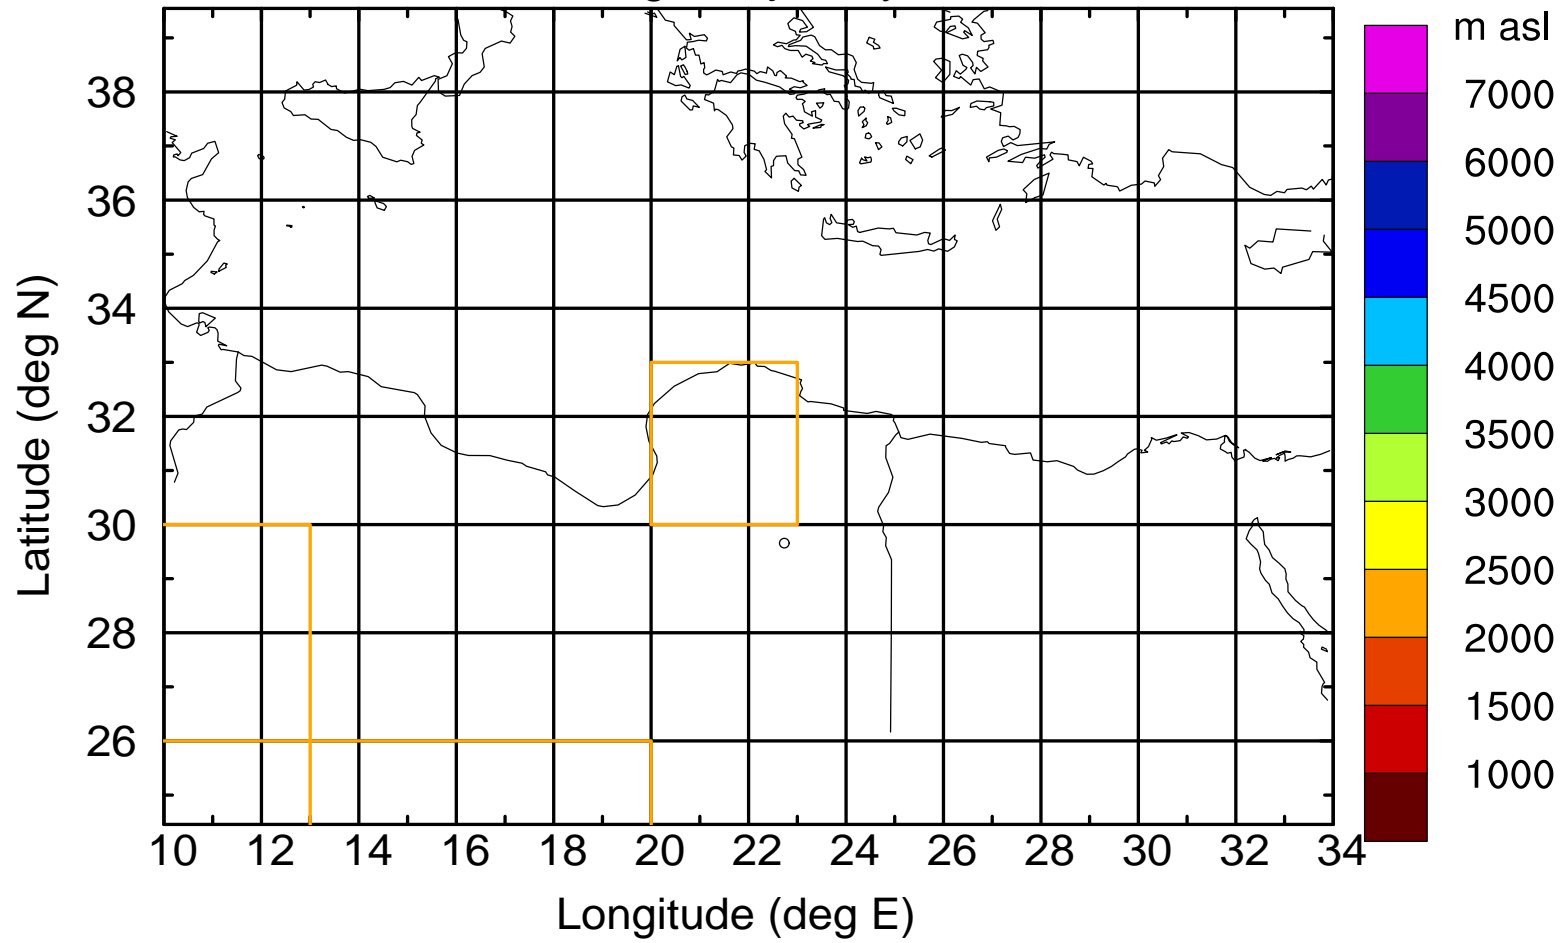

Paphos Airport ground station 20170422 3:00 UTC

Flight trajectory

Paphos Airport ground station 20170422 3:00 UTC

Flight trajectory

Paphos Airport ground station 20170422 3:00 UTC

Flight trajectory

Paphos Airport ground station 20170422 3:00 UTC