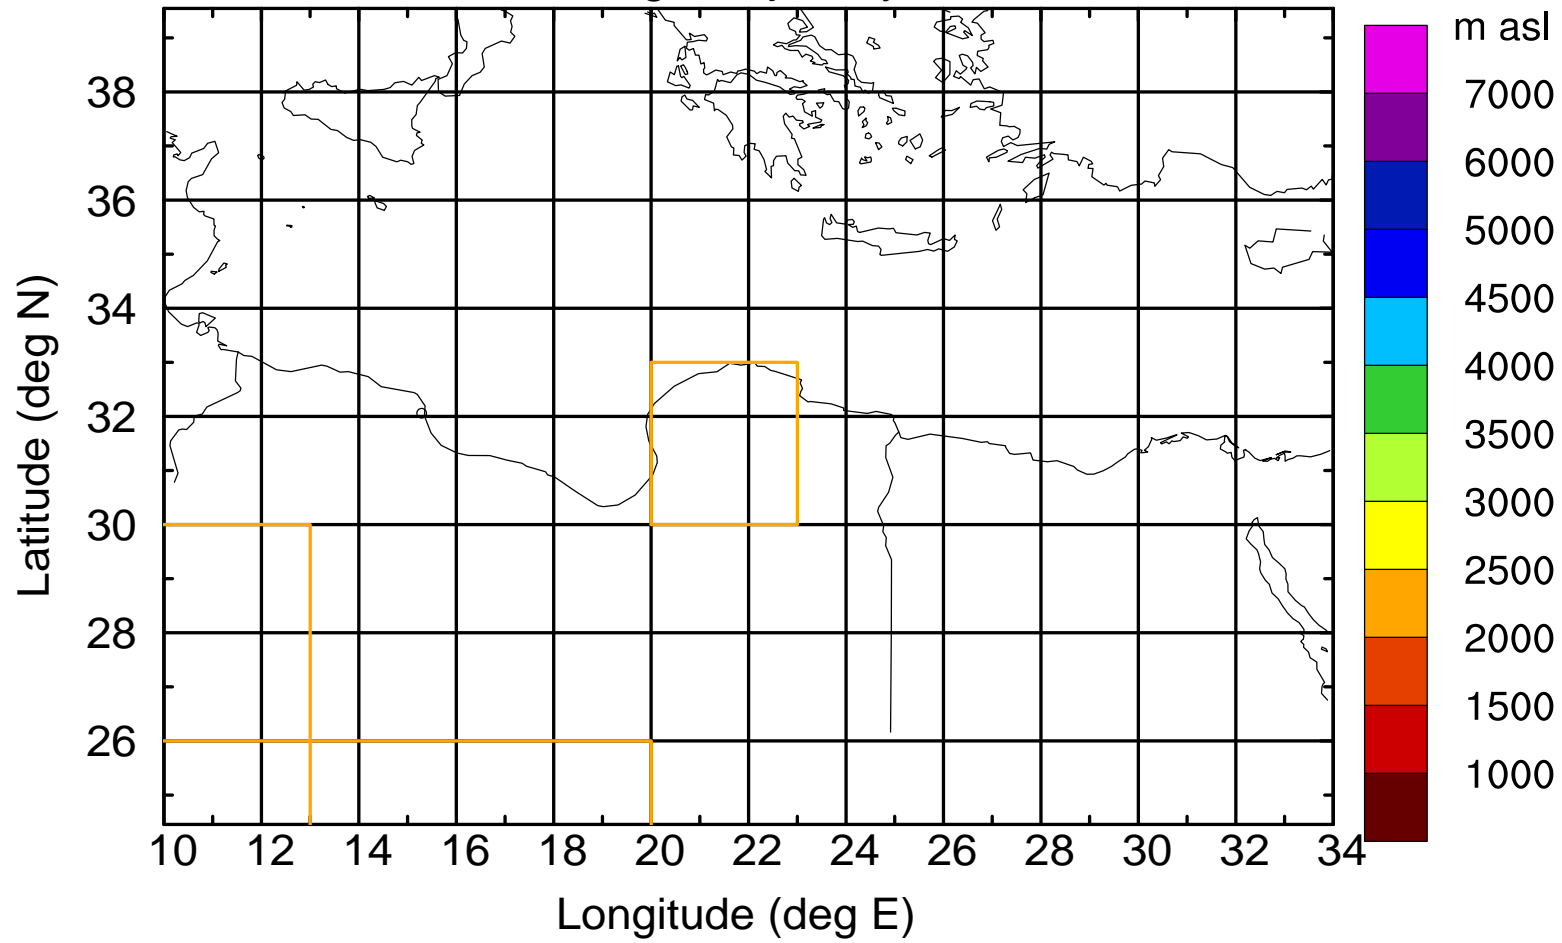

Paphos Airport ground station 20170422 3:00 UTC

Flight trajectory