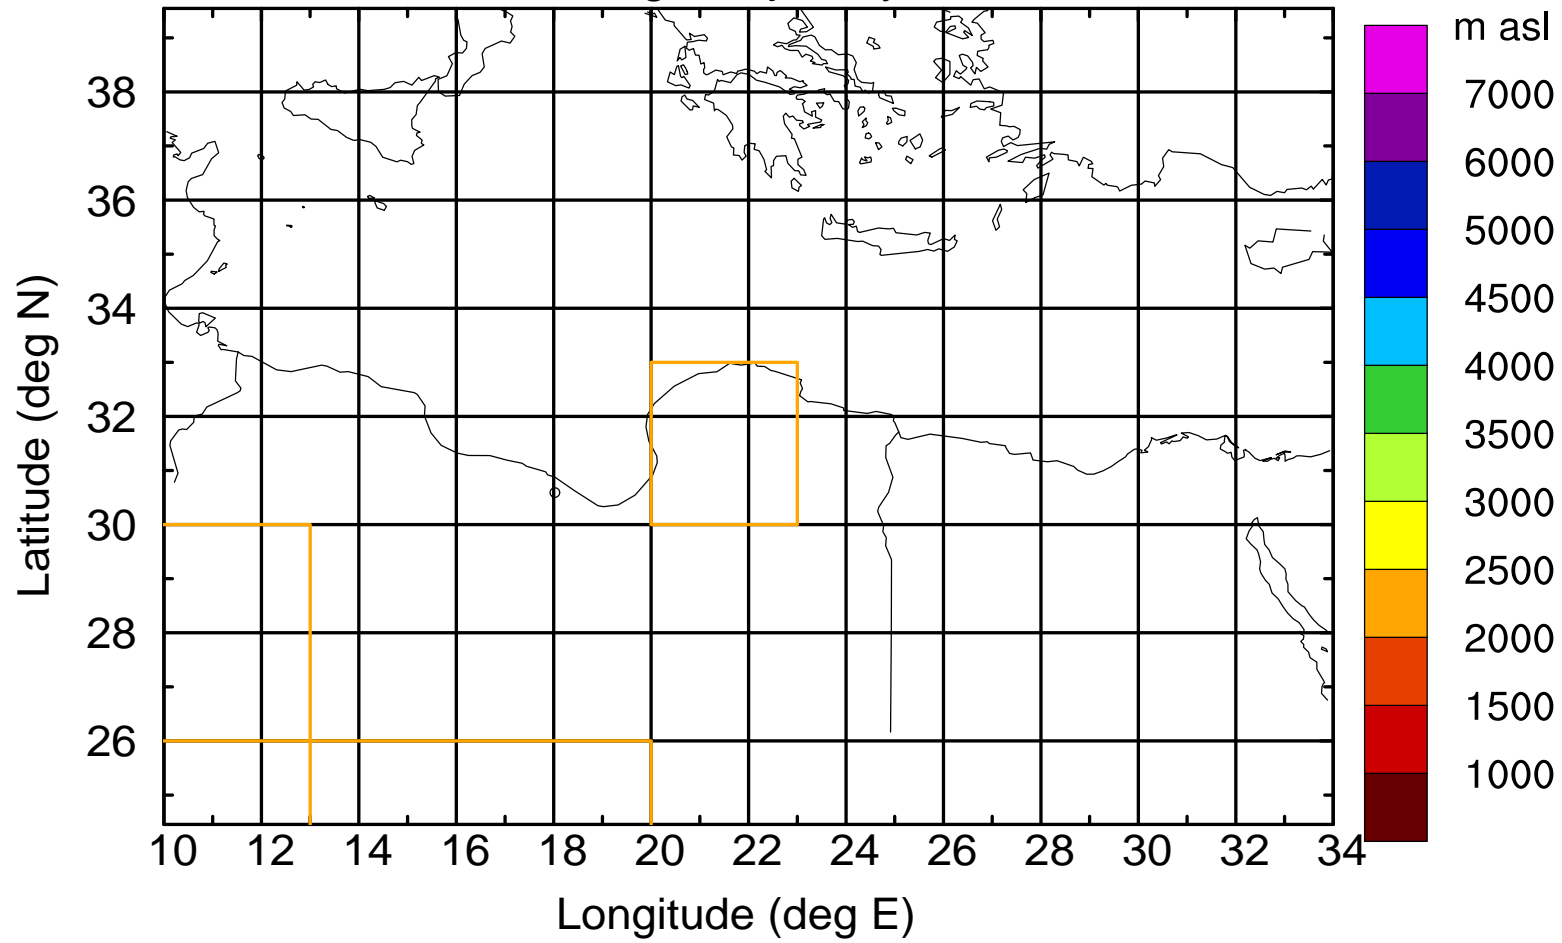

Flight trajectory

Paphos Airport ground station 20170422 3:00 UTC

Flight trajectory

Paphos Airport ground station 20170422 3:00 UTC

Flight trajectory

Paphos Airport ground station 20170422 3:00 UTC

Flight trajectory