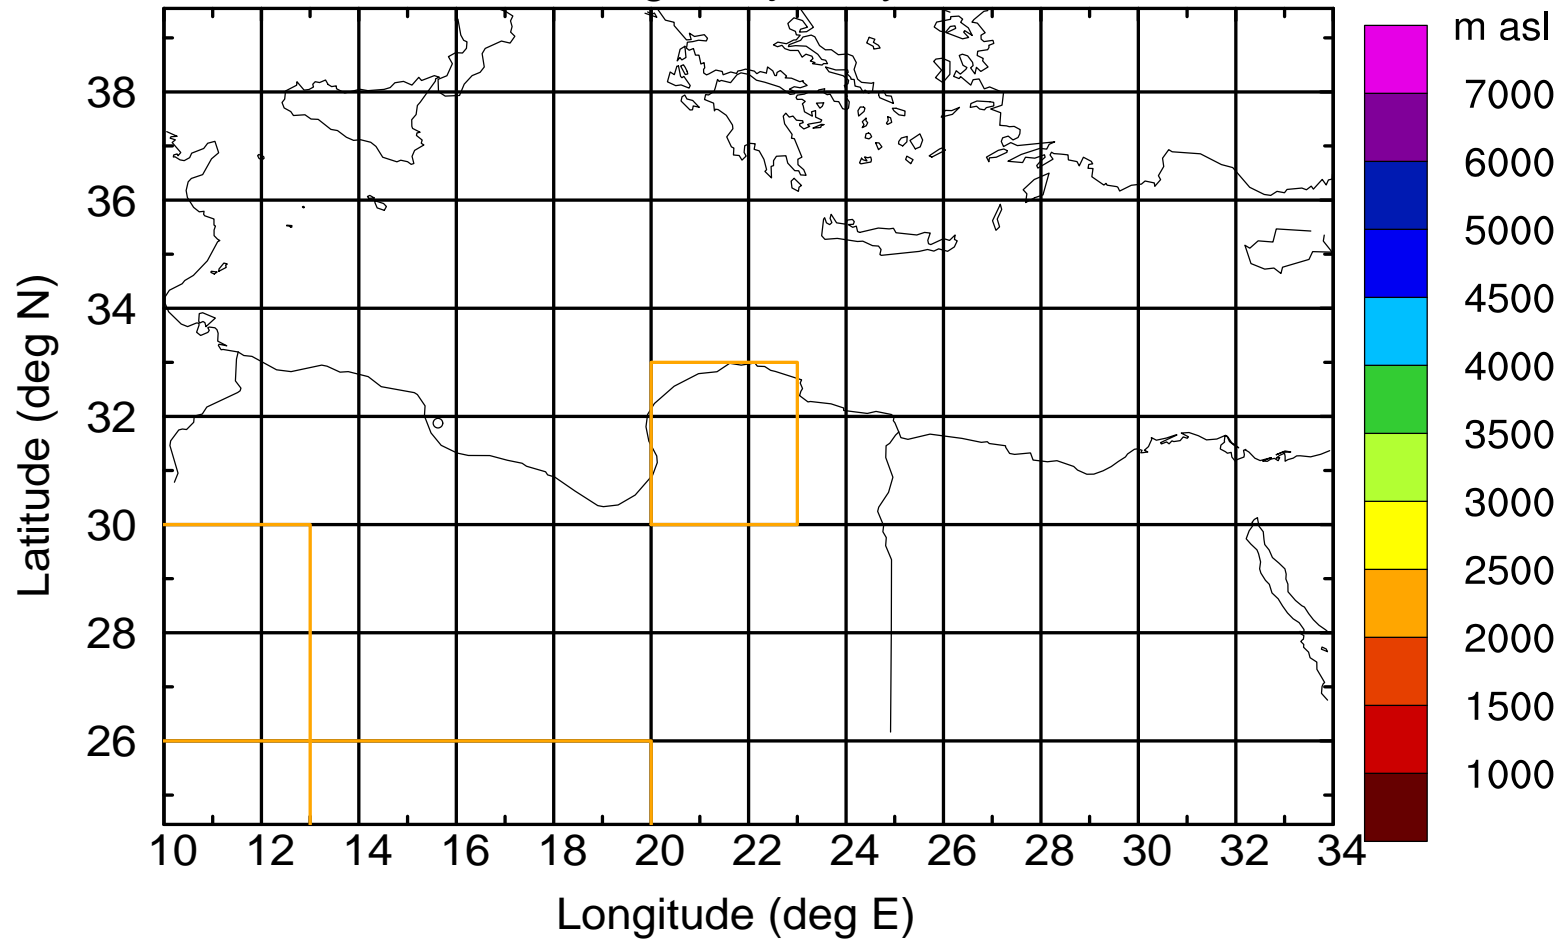

Paphos Airport ground station 20170422 3:00 UTC

Flight trajectory