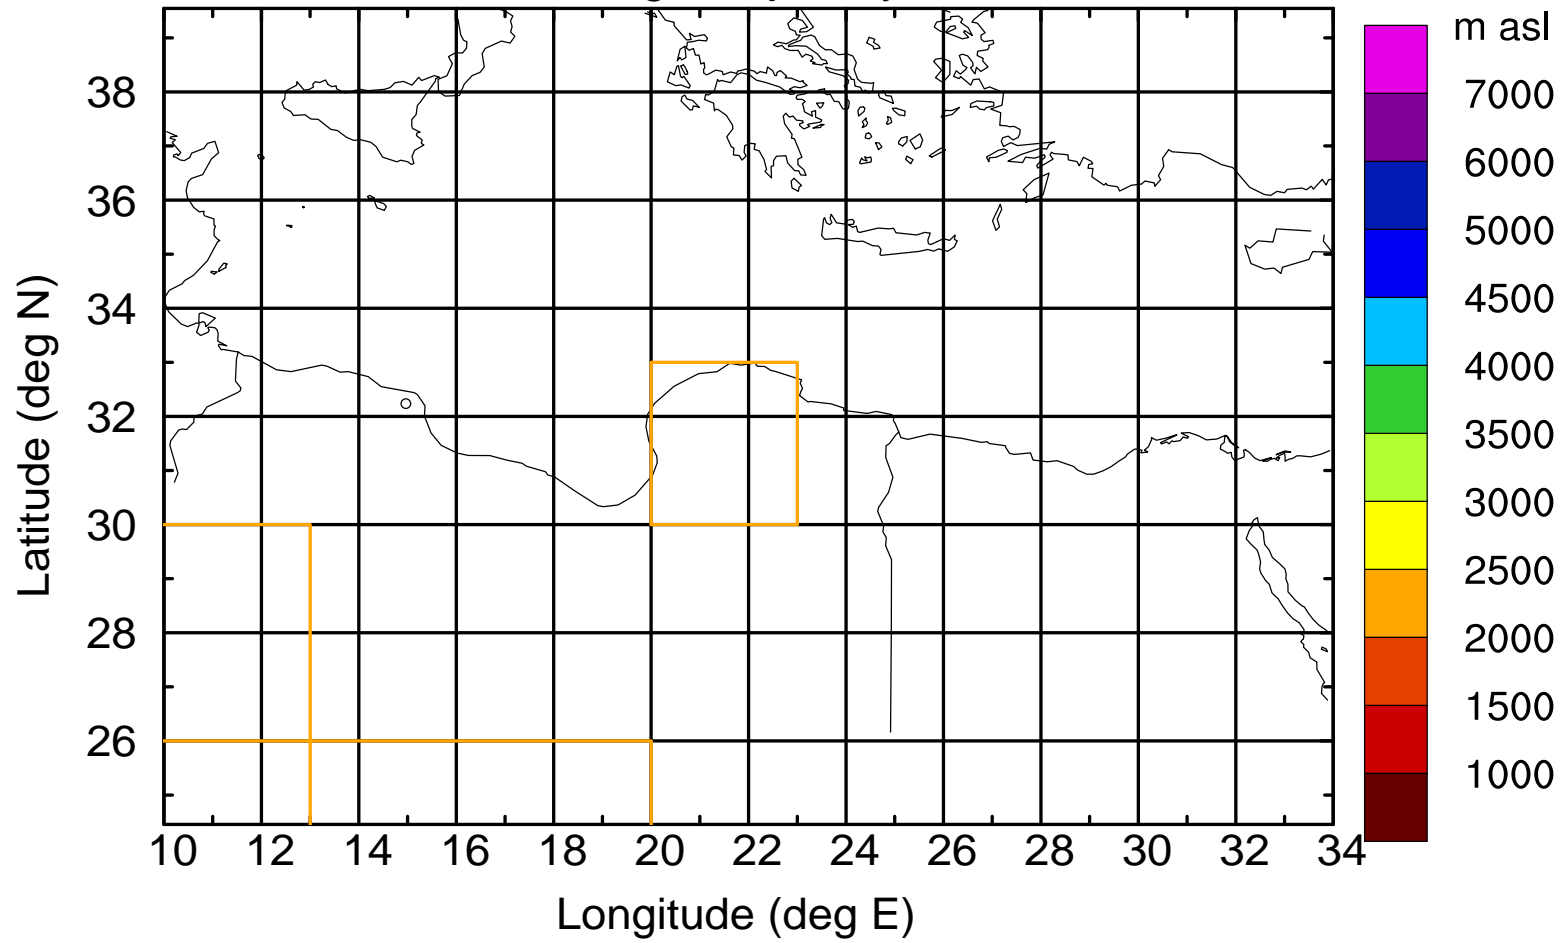

Paphos Airport ground station 20170422 3:00 UTC

Flight trajectory

Paphos Airport ground station 20170422 3:00 UTC

Flight trajectory

Paphos Airport ground station 20170422 3:00 UTC

Flight trajectory

Paphos Airport ground station 20170422 3:00 UTC