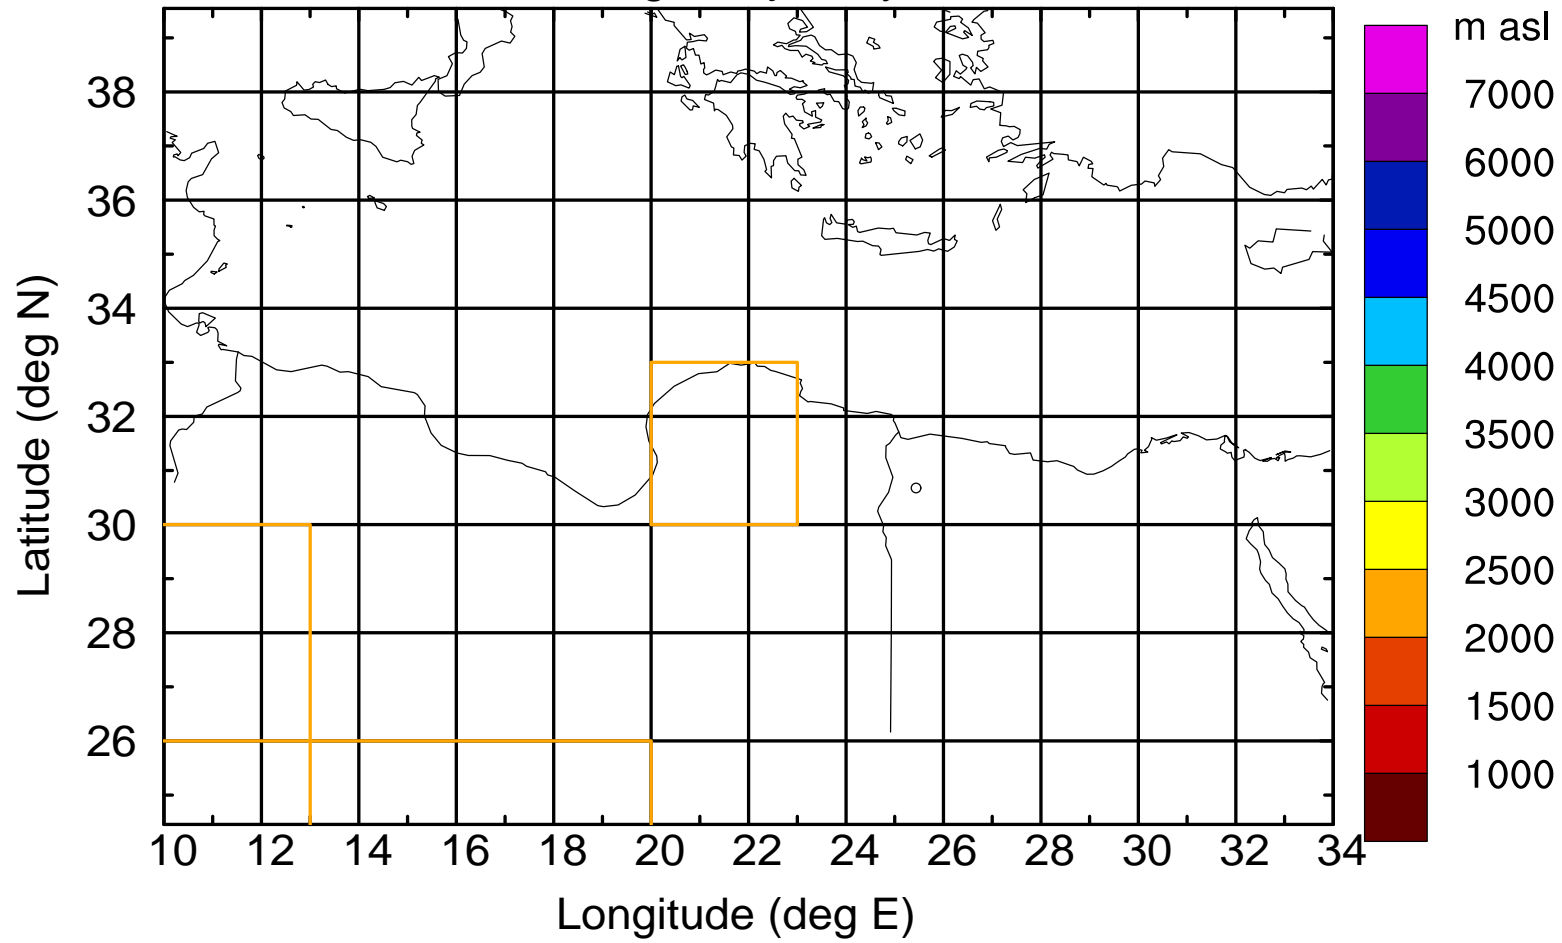

Paphos Airport ground station 20170422 3:00 UTC

Flight trajectory