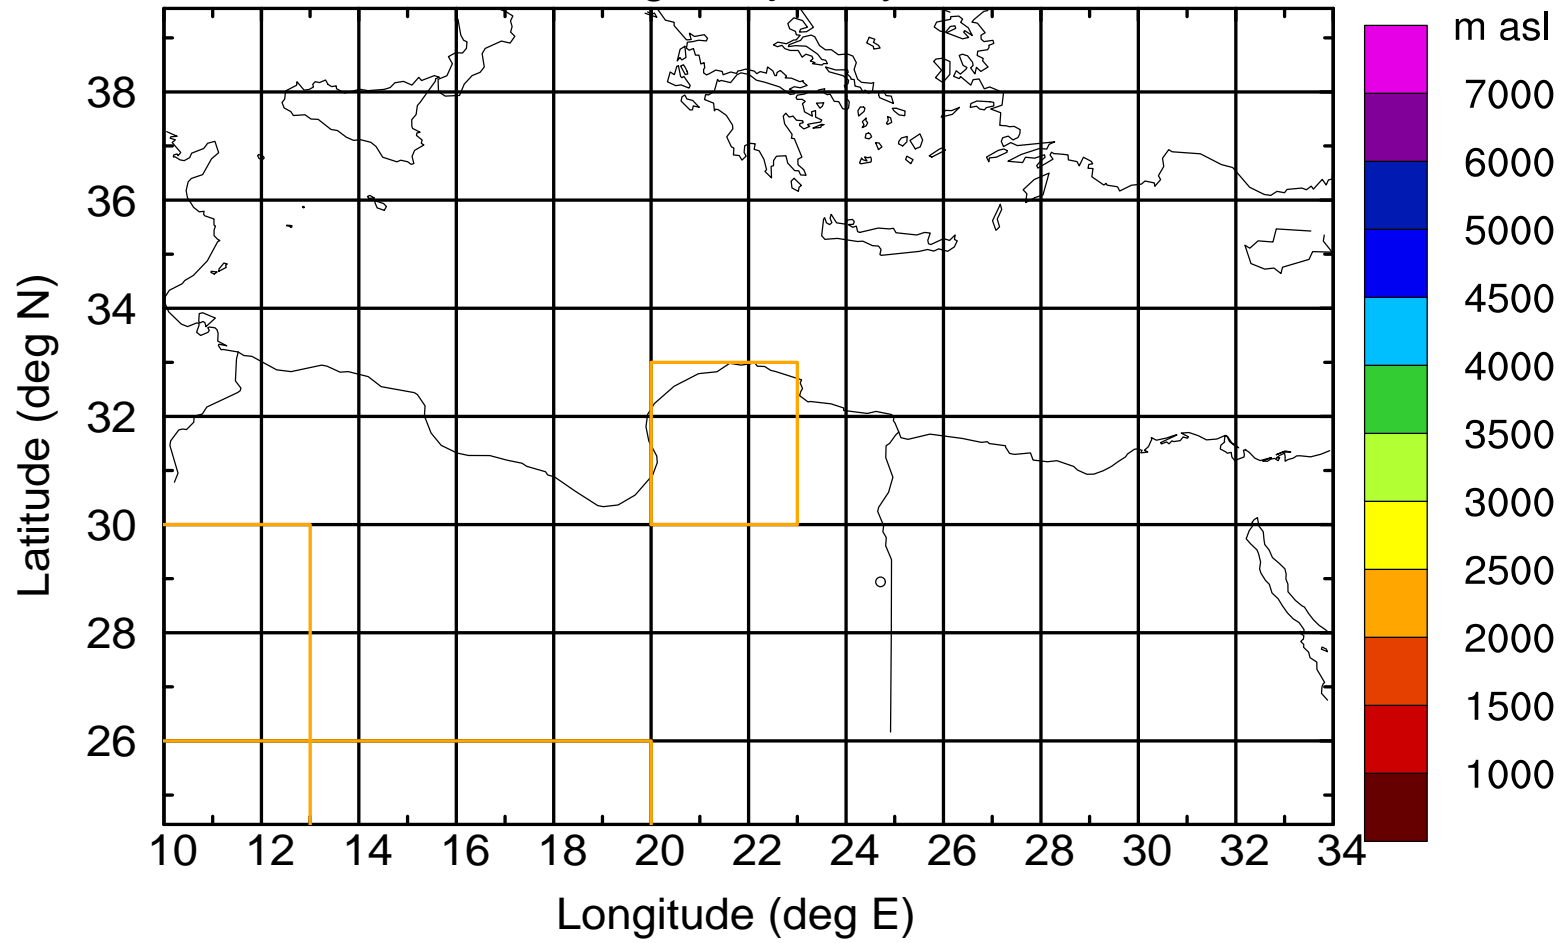

Paphos Airport ground station 20170422 3:00 UTC

Flight trajectory

Paphos Airport ground station 20170422 3:00 UTC

Flight trajectory

Paphos Airport ground station 20170422 3:00 UTC

Flight trajectory

Paphos Airport ground station 20170422 3:00 UTC