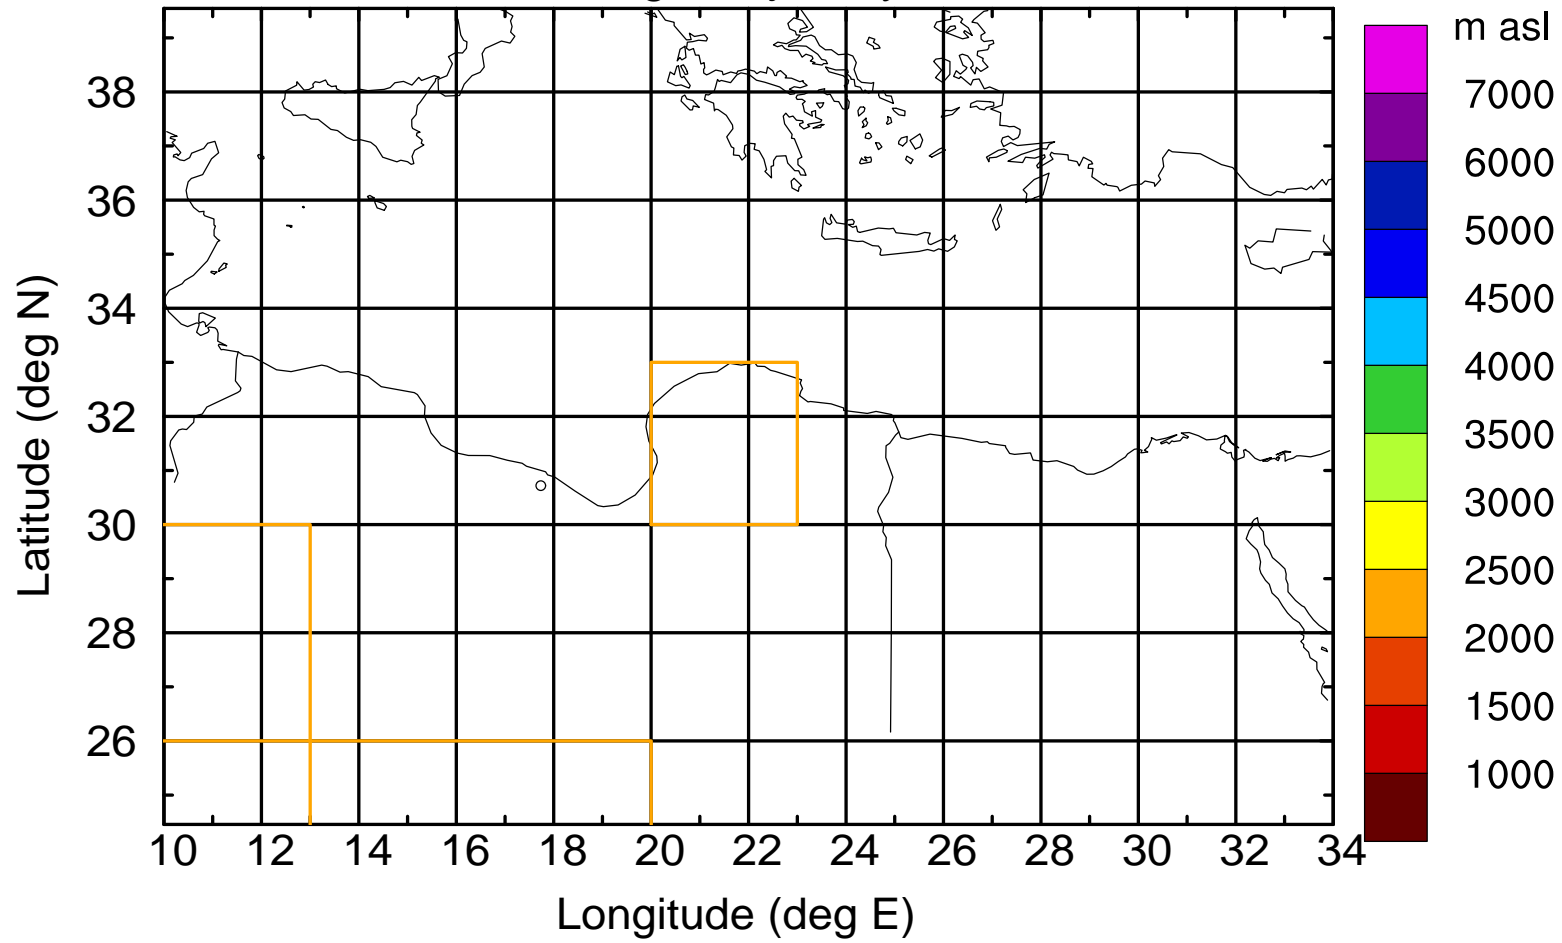

Paphos Airport ground station 20170422 3:00 UTC

Flight trajectory