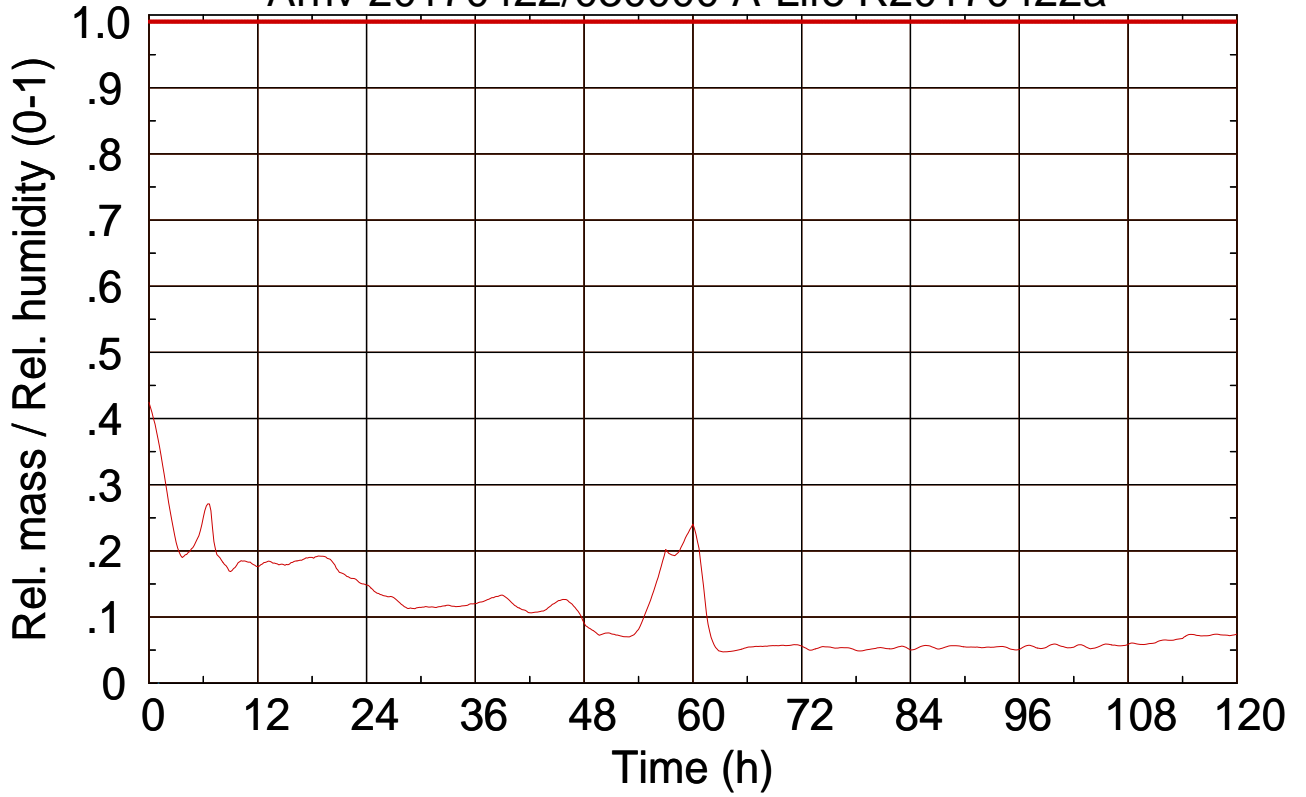

Arriv 20170422/030000 A-Life R20170422a

0 —

Arriv 20170422/030000 A-Life R20170422a

— Height

— Mixing height