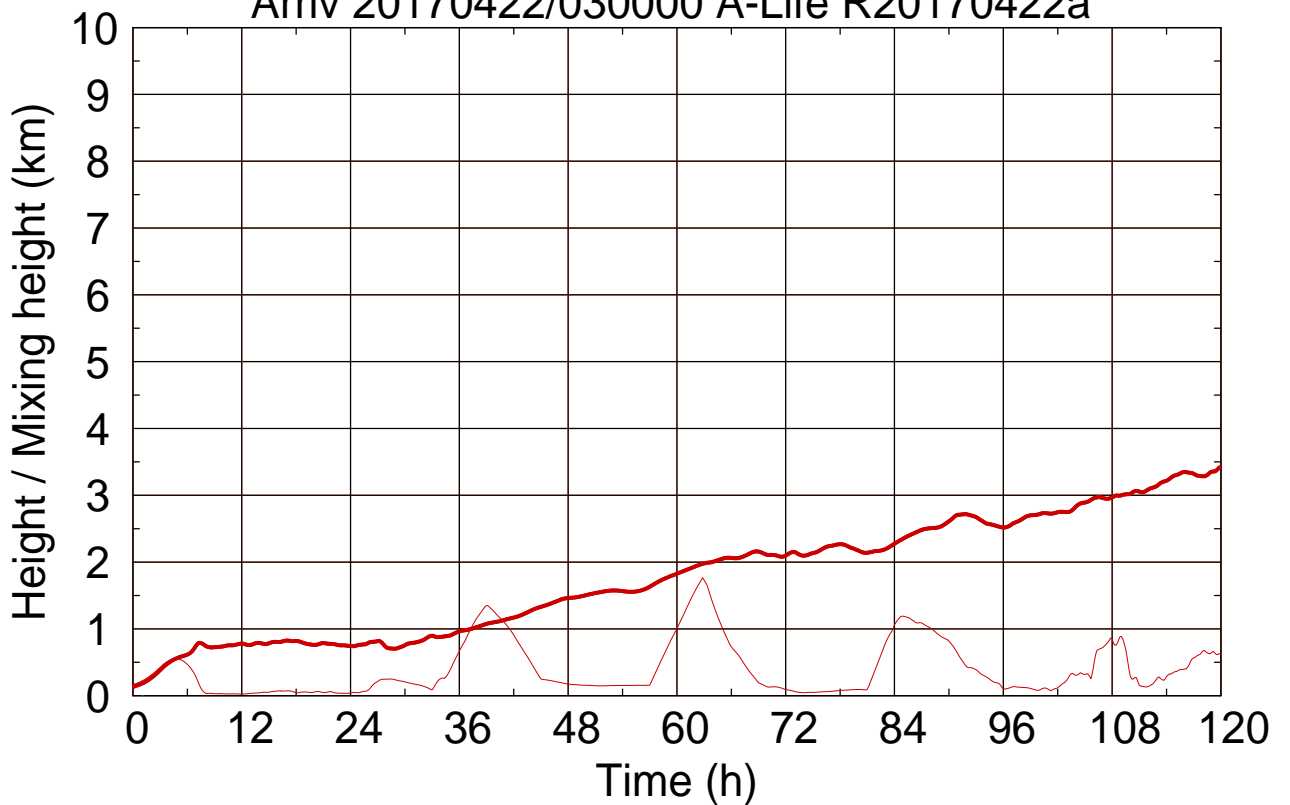

Arriv 20170422/030000 A-Life R20170422a

0 —

Arriv 20170422/030000 A-Life R20170422a

— Height

— Mixing height