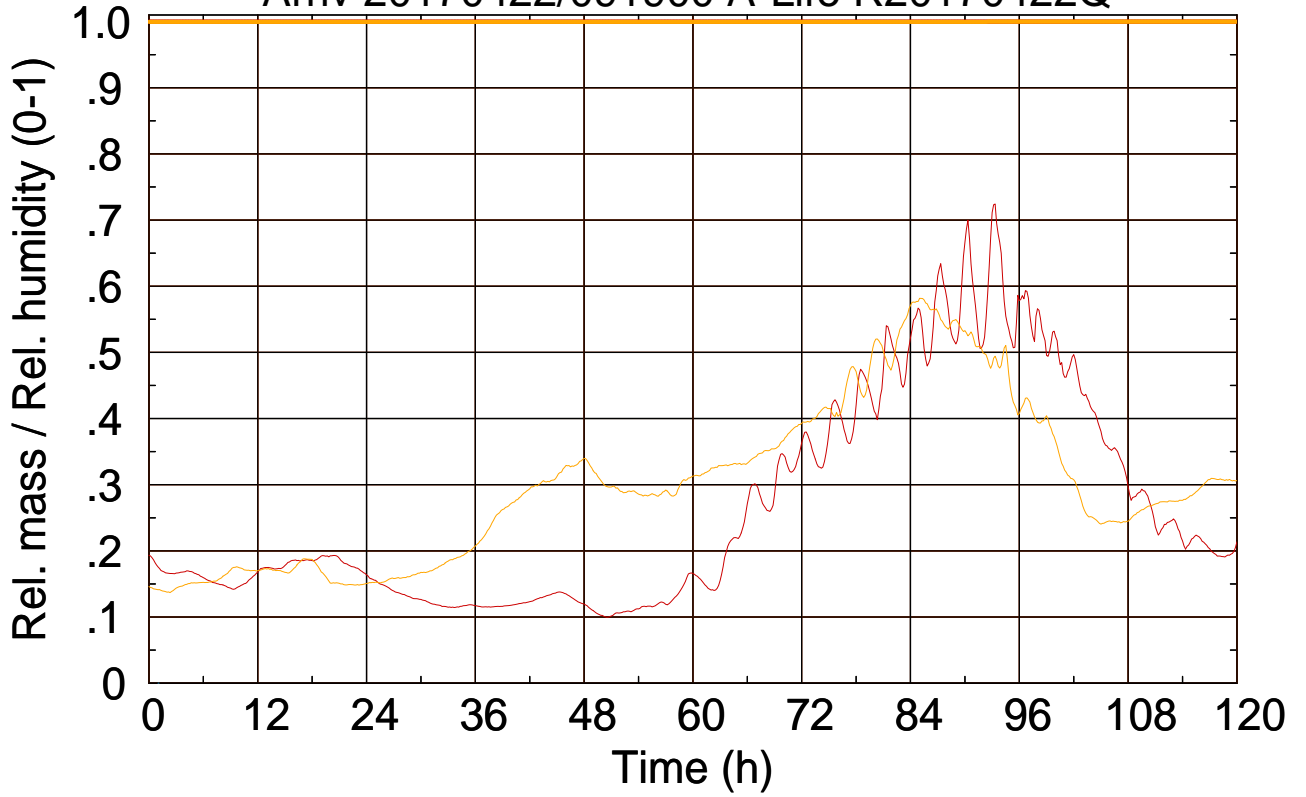

Arriv 20170422/091900 A-Life R20170422Q

0 — 1

Arriv 20170422/091900 A-Life R20170422Q

— Height

— Mixing height