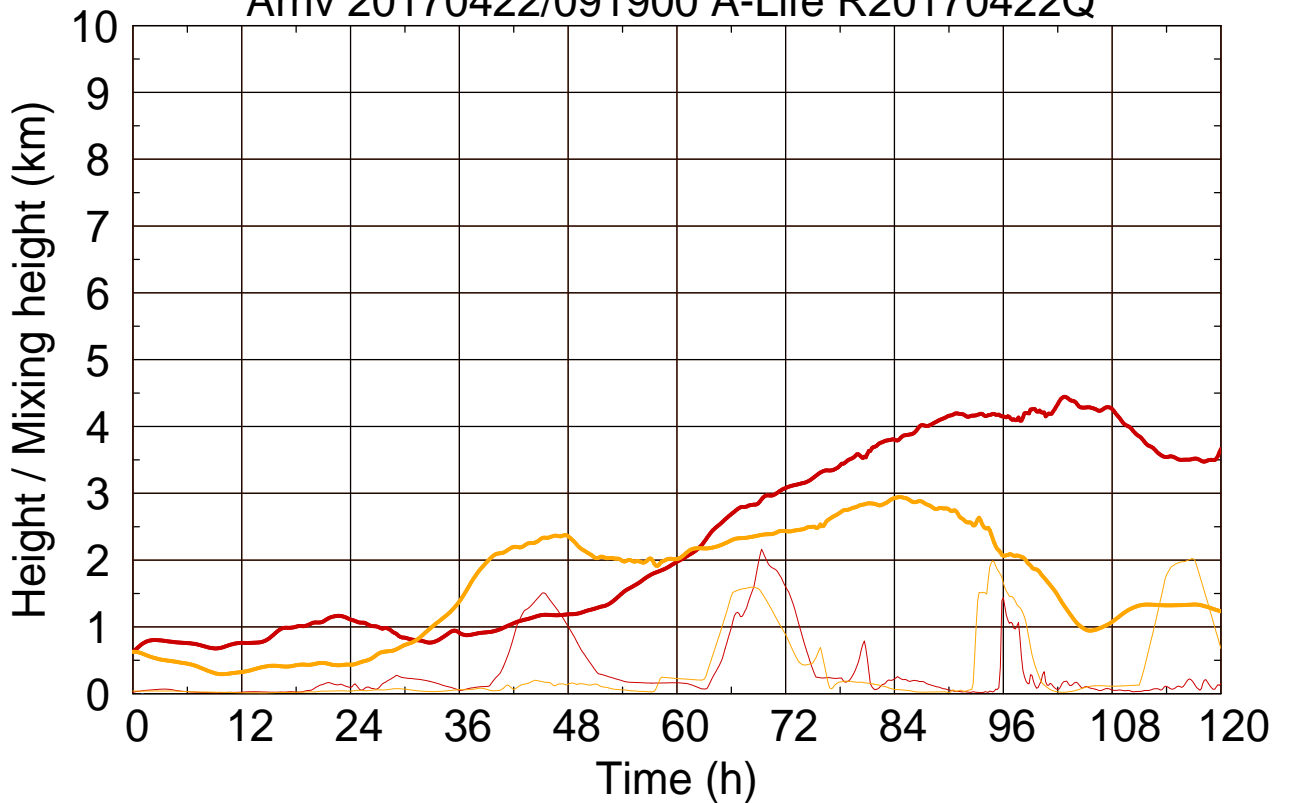

Arriv 20170422/091900 A-Life R20170422Q

0 — 1

Arriv 20170422/091900 A-Life R20170422Q

— Height

— Mixing height