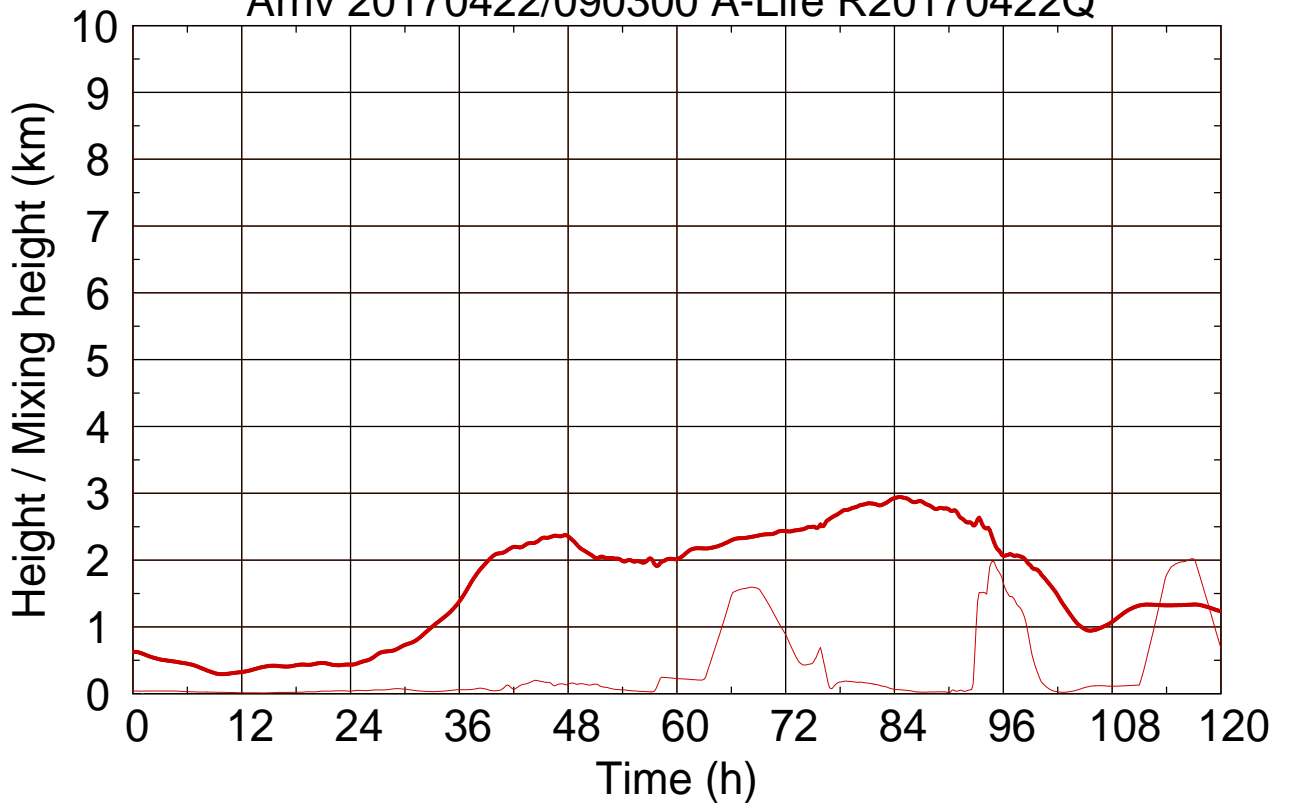

Arriv 20170422/090300 A-Life R20170422Q

0 —

Arriv 20170422/090300 A-Life R20170422Q

— Height

— Mixing height