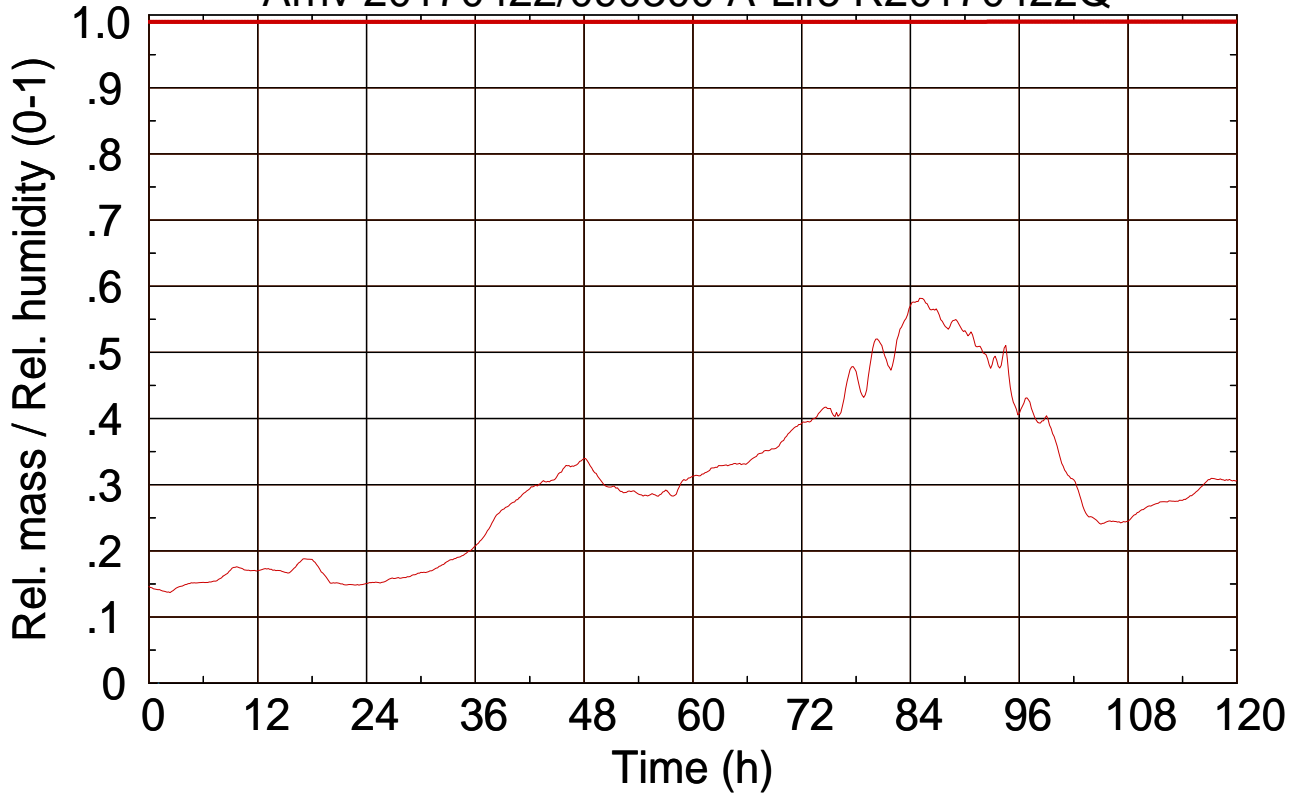

Arriv 20170422/090300 A-Life R20170422Q

0 —

Arriv 20170422/090300 A-Life R20170422Q

— Height

— Mixing height