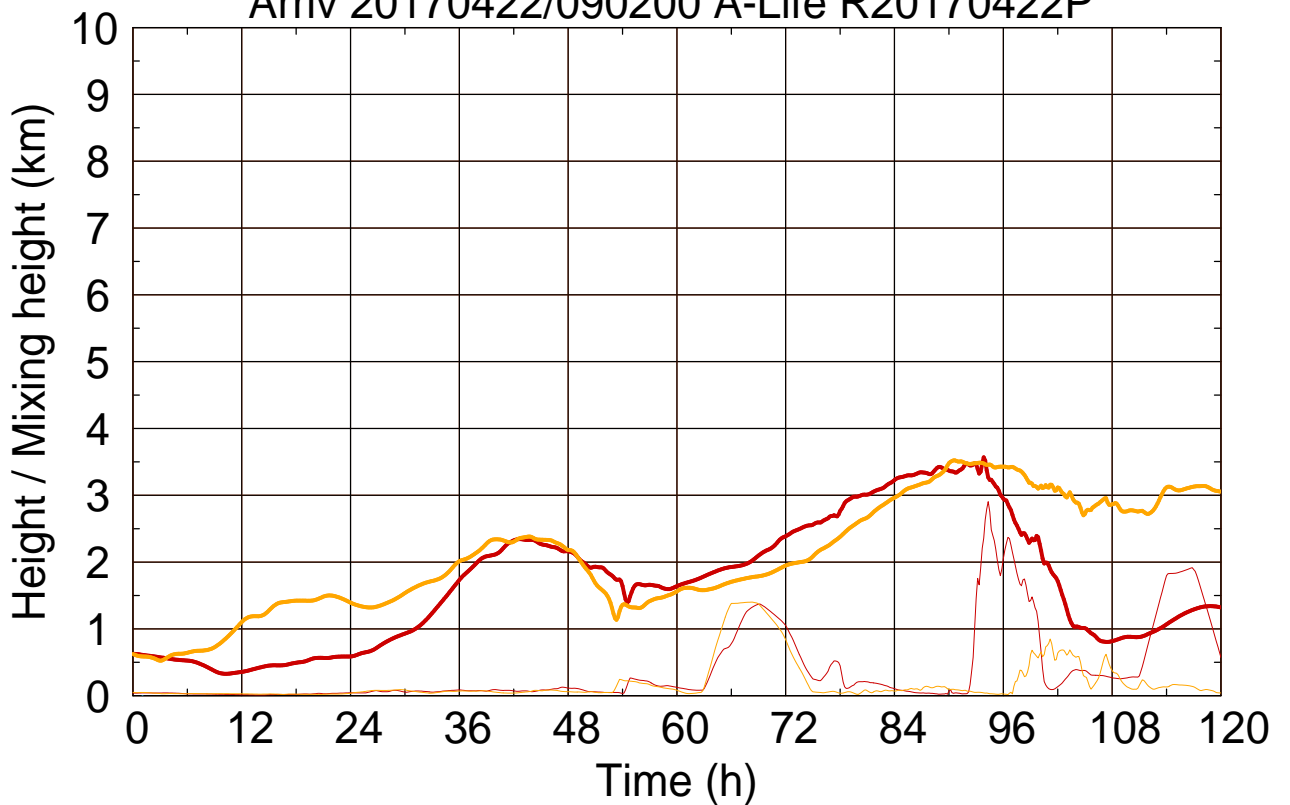

Arriv 20170422/090200 A-Life R20170422P

0 — 1 —

Arriv 20170422/090200 A-Life R20170422P

— Height

— Mixing height