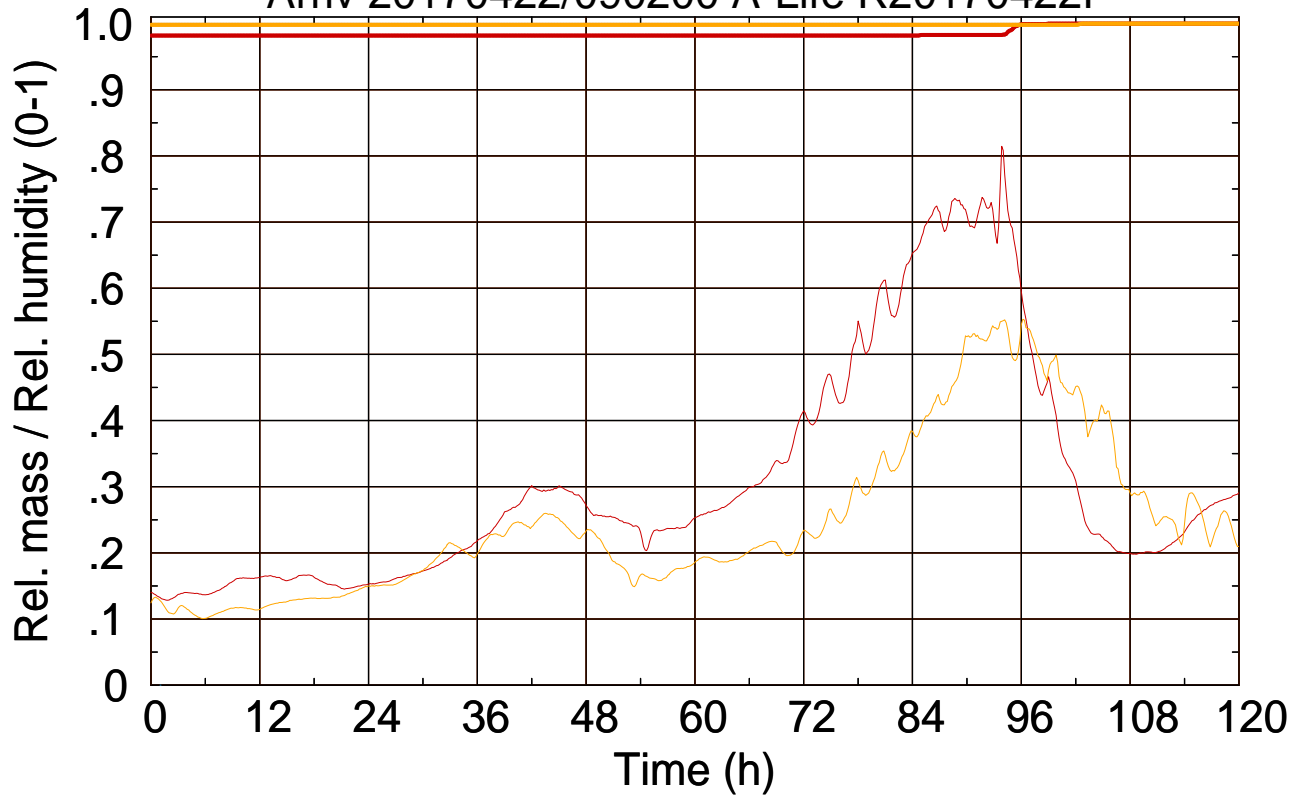

Arriv 20170422/090200 A-Life R20170422P

0 — 1 —

Arriv 20170422/090200 A-Life R20170422P

— Height

— Mixing height