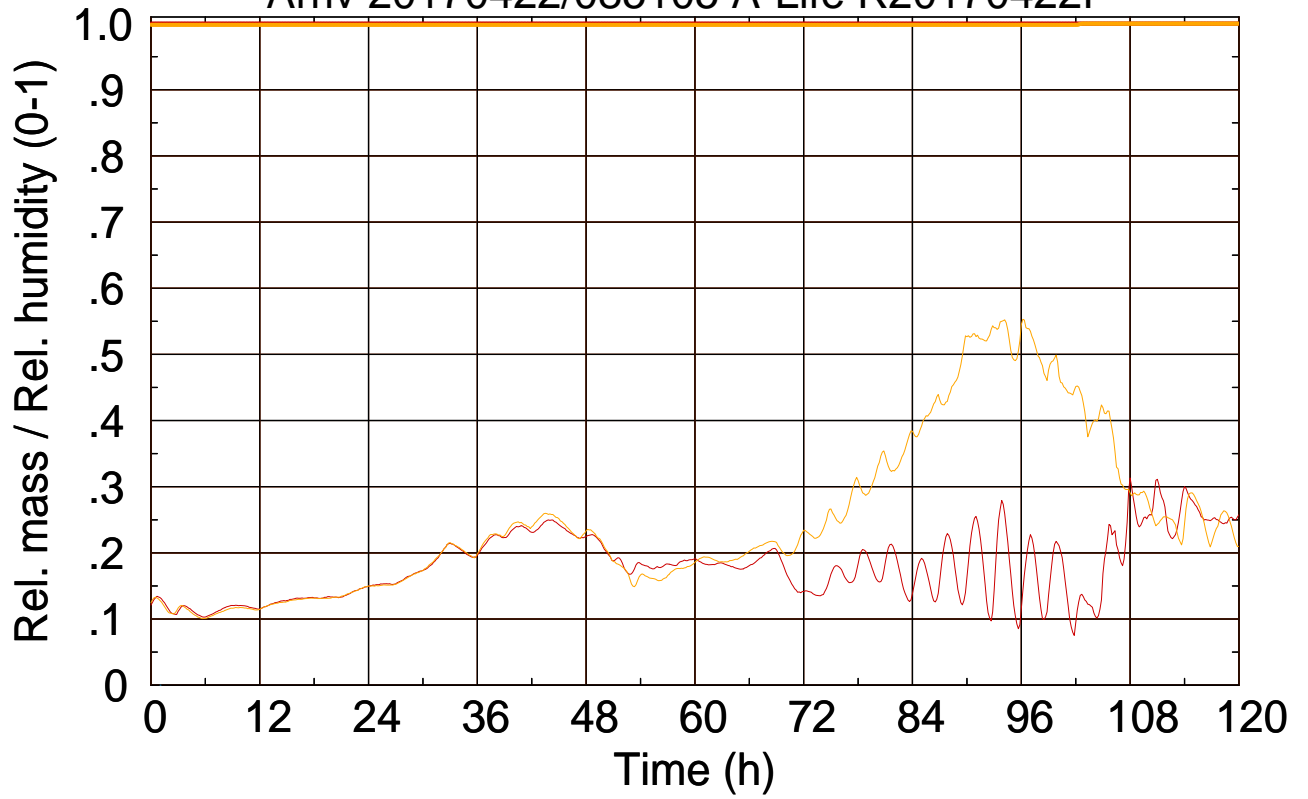

Arriv 20170422/090200 A-Life R20170422P

0 — 1 — 2 — 3 — 4 —

Arriv 20170422/090200 A-Life R20170422P

— Height

— Mixing height

Arriv 20170422/085632 A-Life R20170422P

0 — 1 — 2 — 3 — 4 —

Arriv 20170422/085632 A-Life R20170422P

————— Height      ————— Mixing height

Arriv 20170422/085105 A-Life R20170422P

0 — 1

Arriv 20170422/085105 A-Life R20170422P

— Height

— Mixing height