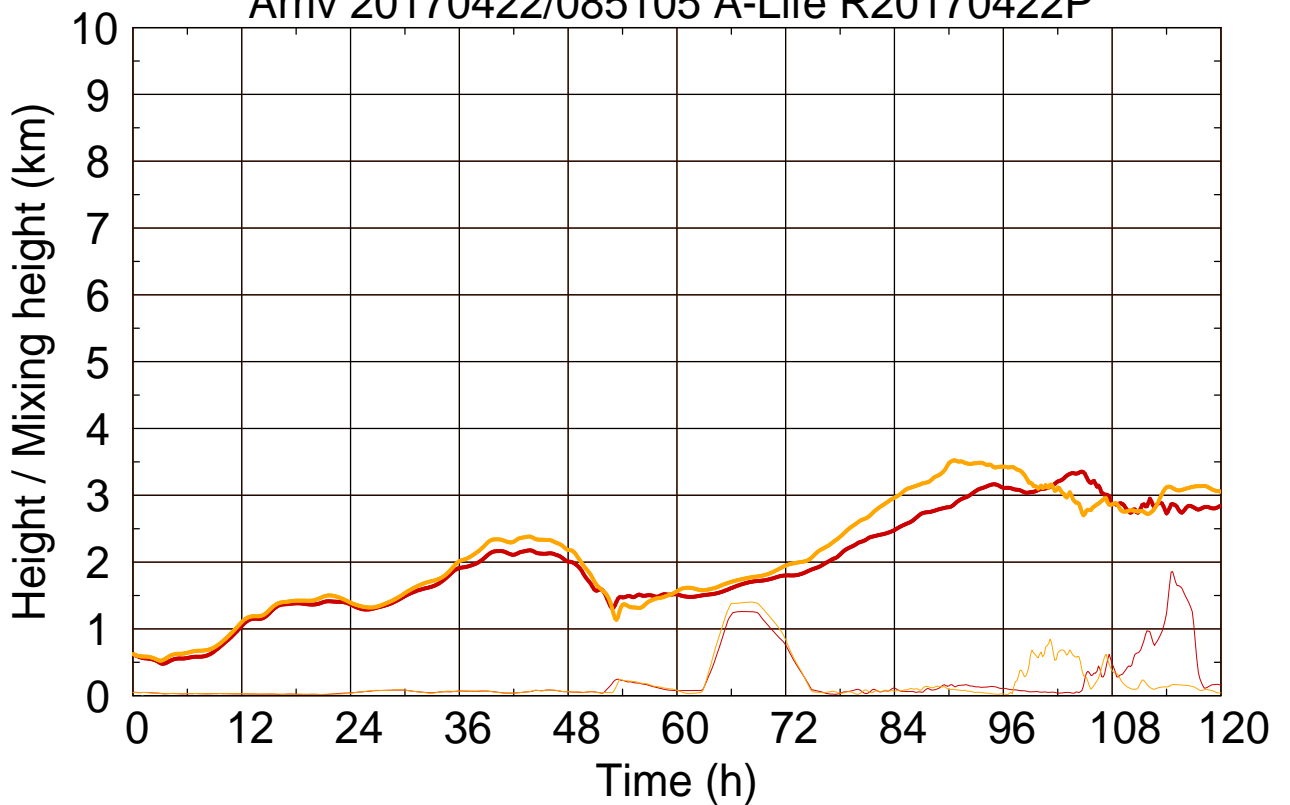

Arriv 20170422/090200 A-Life R20170422P

0 — 1 — 2 — 3 — 4 —

Arriv 20170422/090200 A-Life R20170422P

— Height

— Mixing height

Arriv 20170422/085632 A-Life R20170422P

0 — 1 — 2 — 3 — 4 —

Arriv 20170422/085632 A-Life R20170422P

————— Height      ————— Mixing height

Arriv 20170422/085105 A-Life R20170422P

0 — 1

Arriv 20170422/085105 A-Life R20170422P

— Height

— Mixing height