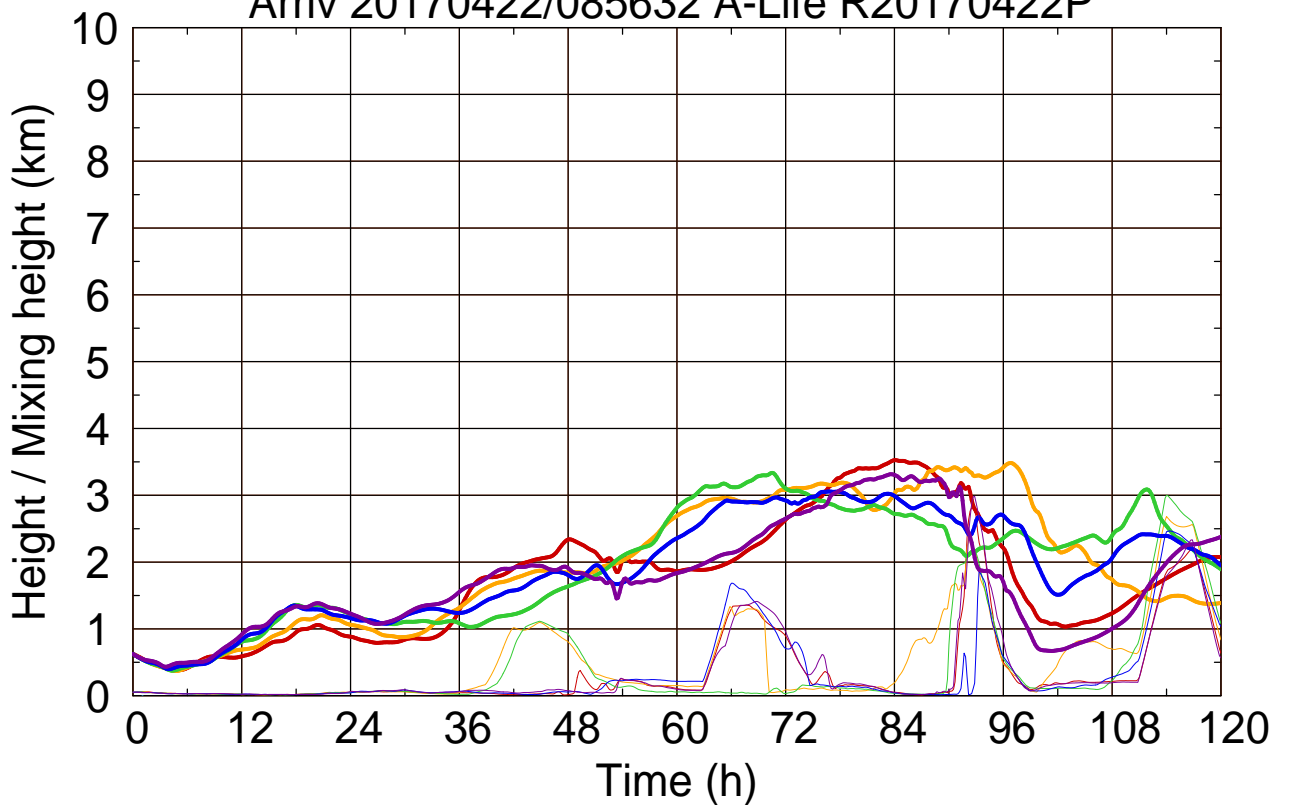

Arriv 20170422/090200 A-Life R20170422P

0 — 1 — 2 — 3 — 4 —

Arriv 20170422/090200 A-Life R20170422P

— Height

— Mixing height

Arriv 20170422/085632 A-Life R20170422P

0 — 1 — 2 — 3 — 4 —

Arriv 20170422/085632 A-Life R20170422P

————— Height      ————— Mixing height

Arriv 20170422/085105 A-Life R20170422P

0 — 1

Arriv 20170422/085105 A-Life R20170422P

— Height

— Mixing height