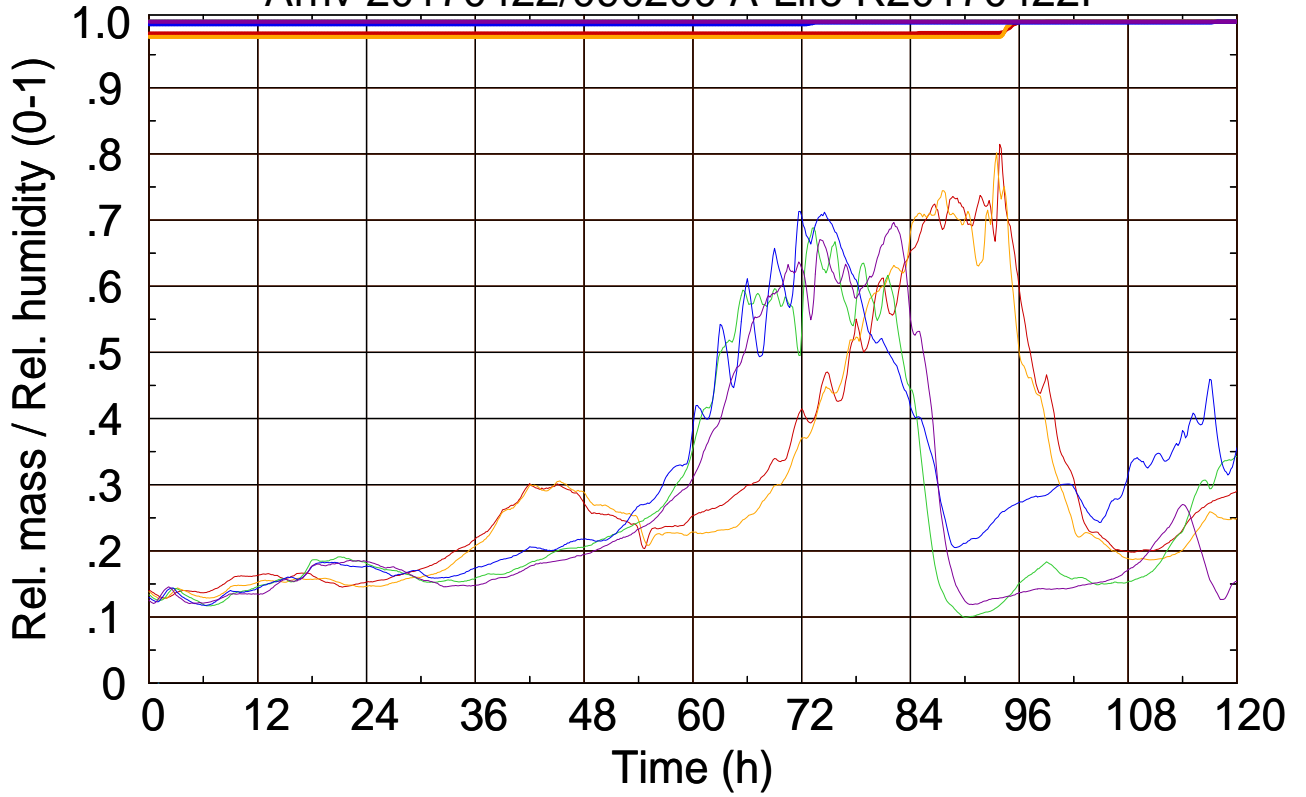

Arriv 20170422/090200 A-Life R20170422P

0 — 1 — 2 — 3 — 4 —

Arriv 20170422/090200 A-Life R20170422P

— Height

— Mixing height

Arriv 20170422/085632 A-Life R20170422P

0 — 1 — 2 — 3 — 4 —

Arriv 20170422/085632 A-Life R20170422P

————— Height      ————— Mixing height

Arriv 20170422/085105 A-Life R20170422P

0 — 1

Arriv 20170422/085105 A-Life R20170422P

— Height

— Mixing height