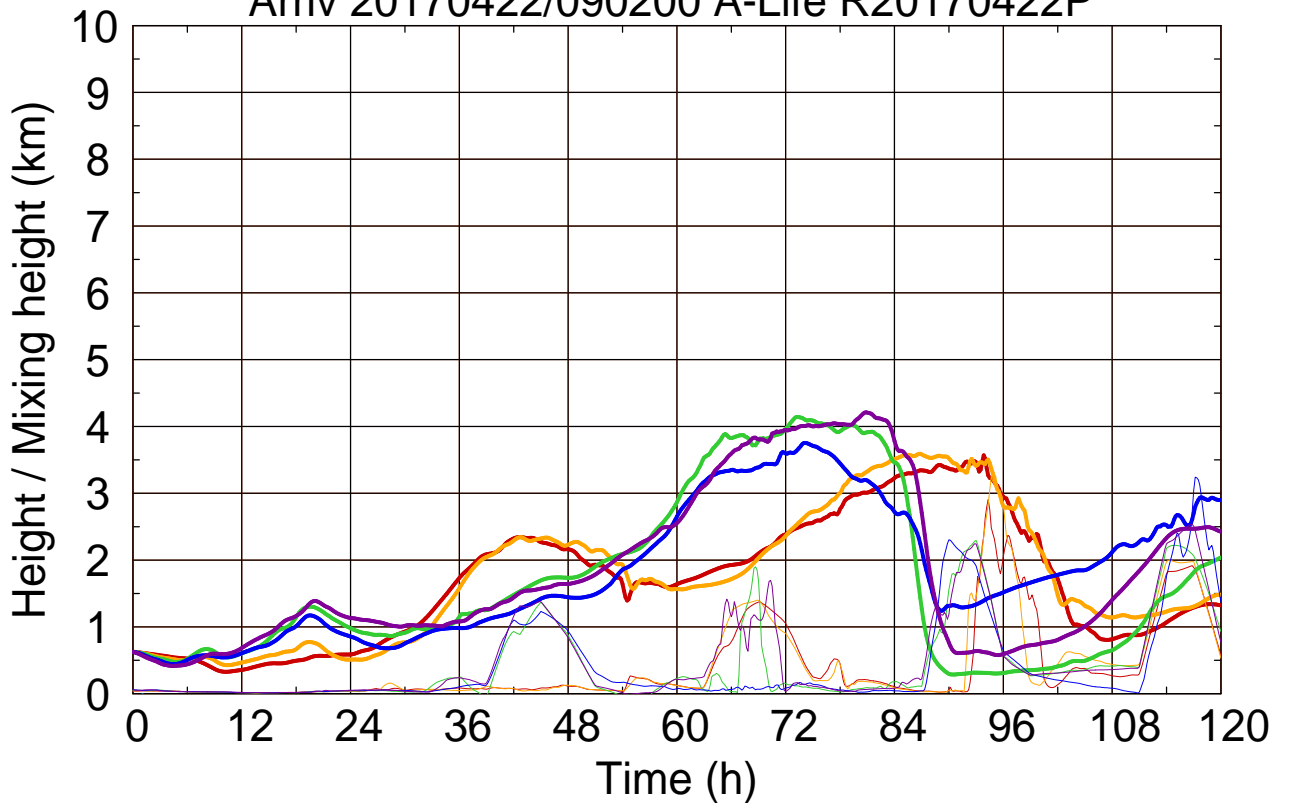

Arriv 20170422/090200 A-Life R20170422P

0 — 1 — 2 — 3 — 4 —

Arriv 20170422/090200 A-Life R20170422P

— Height

— Mixing height

Arriv 20170422/085632 A-Life R20170422P

0 — 1 — 2 — 3 — 4 —

Arriv 20170422/085632 A-Life R20170422P

————— Height      ————— Mixing height

Arriv 20170422/085105 A-Life R20170422P

0 — 1

Arriv 20170422/085105 A-Life R20170422P

— Height

— Mixing height