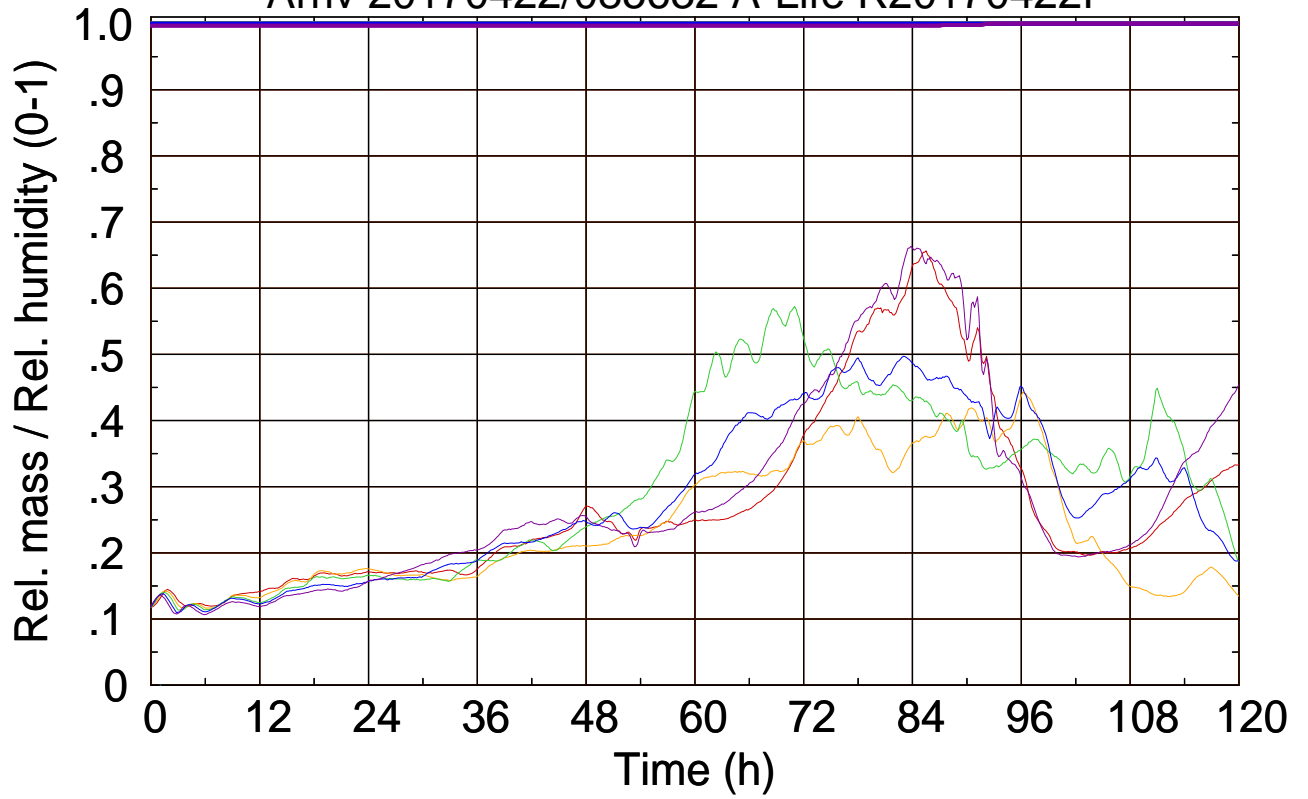

Arriv 20170422/090200 A-Life R20170422P

0 — 1 — 2 — 3 — 4 —

Arriv 20170422/090200 A-Life R20170422P

— Height

— Mixing height

Arriv 20170422/085632 A-Life R20170422P

0 — 1 — 2 — 3 — 4 —

Arriv 20170422/085632 A-Life R20170422P

————— Height      ————— Mixing height

Arriv 20170422/085105 A-Life R20170422P

0 — 1

Arriv 20170422/085105 A-Life R20170422P

— Height

— Mixing height