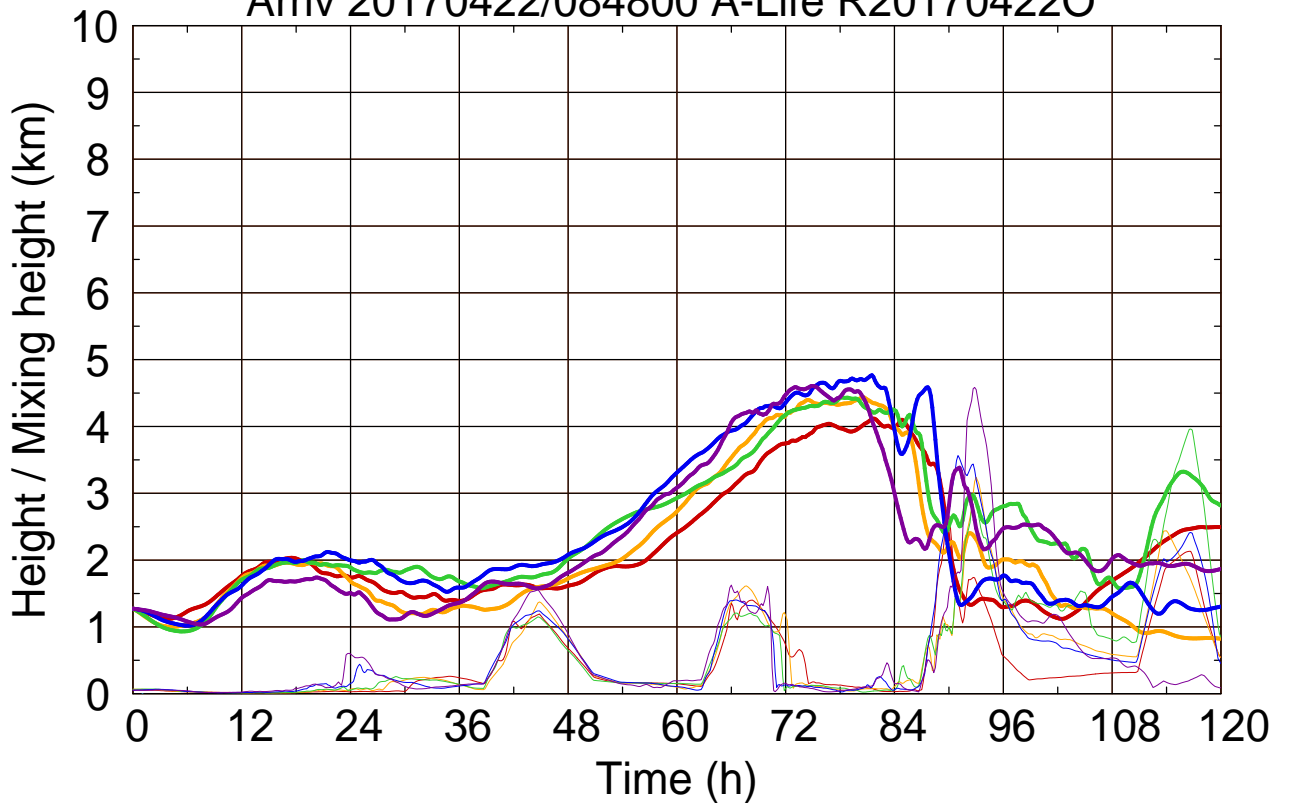

Arriv 20170422/084800 A-Life R20170422O

0 — 1 — 2 — 3 — 4 —

Arriv 20170422/084800 A-Life R20170422O

—— Height

—— Mixing height

Arriv 20170422/084030 A-Life R20170422O

0 — 1 — 2 — 3 —

Arriv 20170422/084030 A-Life R20170422O

— Height

— Mixing height