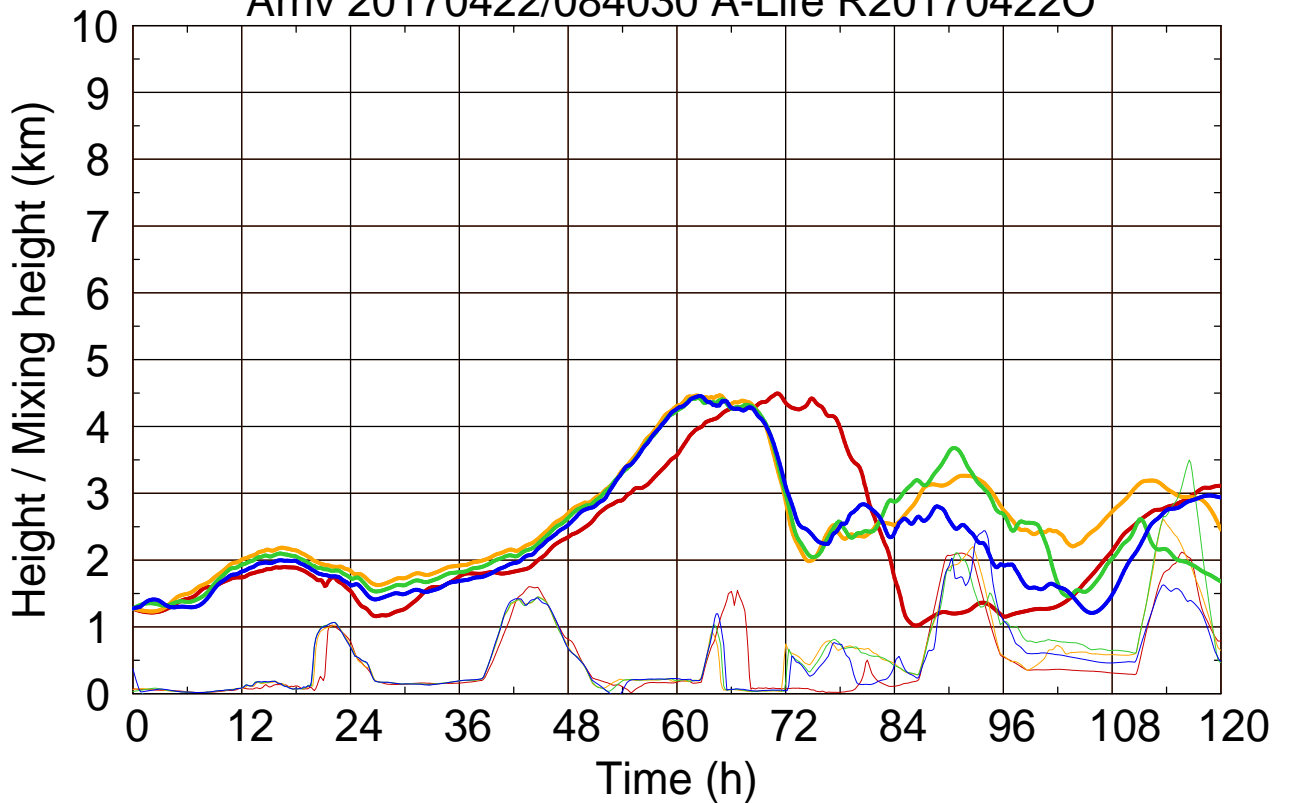

Arriv 20170422/084800 A-Life R20170422O

0 — 1 — 2 — 3 — 4 —

Arriv 20170422/084800 A-Life R20170422O

—— Height

—— Mixing height

Arriv 20170422/084030 A-Life R20170422O

0 — 1 — 2 — 3 —

Arriv 20170422/084030 A-Life R20170422O

— Height

— Mixing height