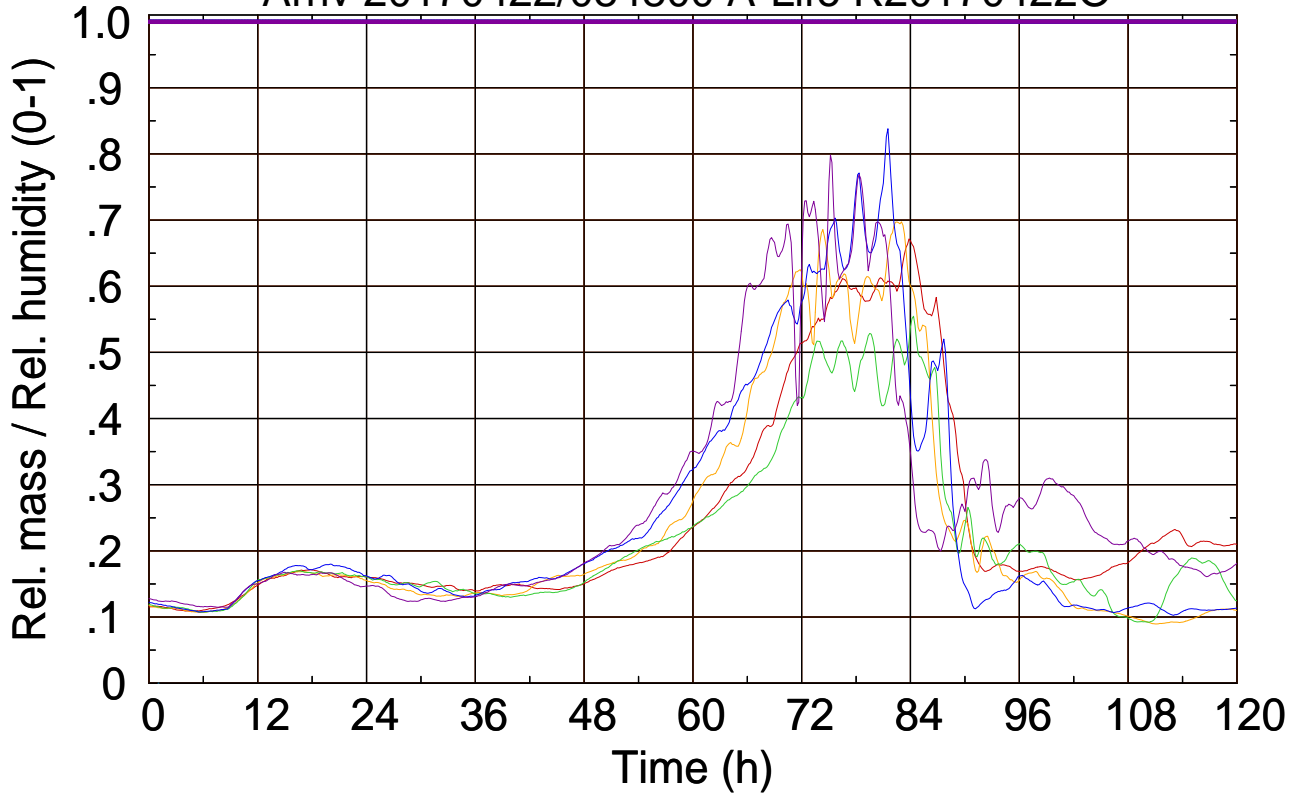

Arriv 20170422/084800 A-Life R20170422O

0 — 1 — 2 — 3 — 4 —

Arriv 20170422/084800 A-Life R20170422O

—— Height

—— Mixing height

Arriv 20170422/084030 A-Life R20170422O

0 — 1 — 2 — 3 —

Arriv 20170422/084030 A-Life R20170422O

— Height

— Mixing height