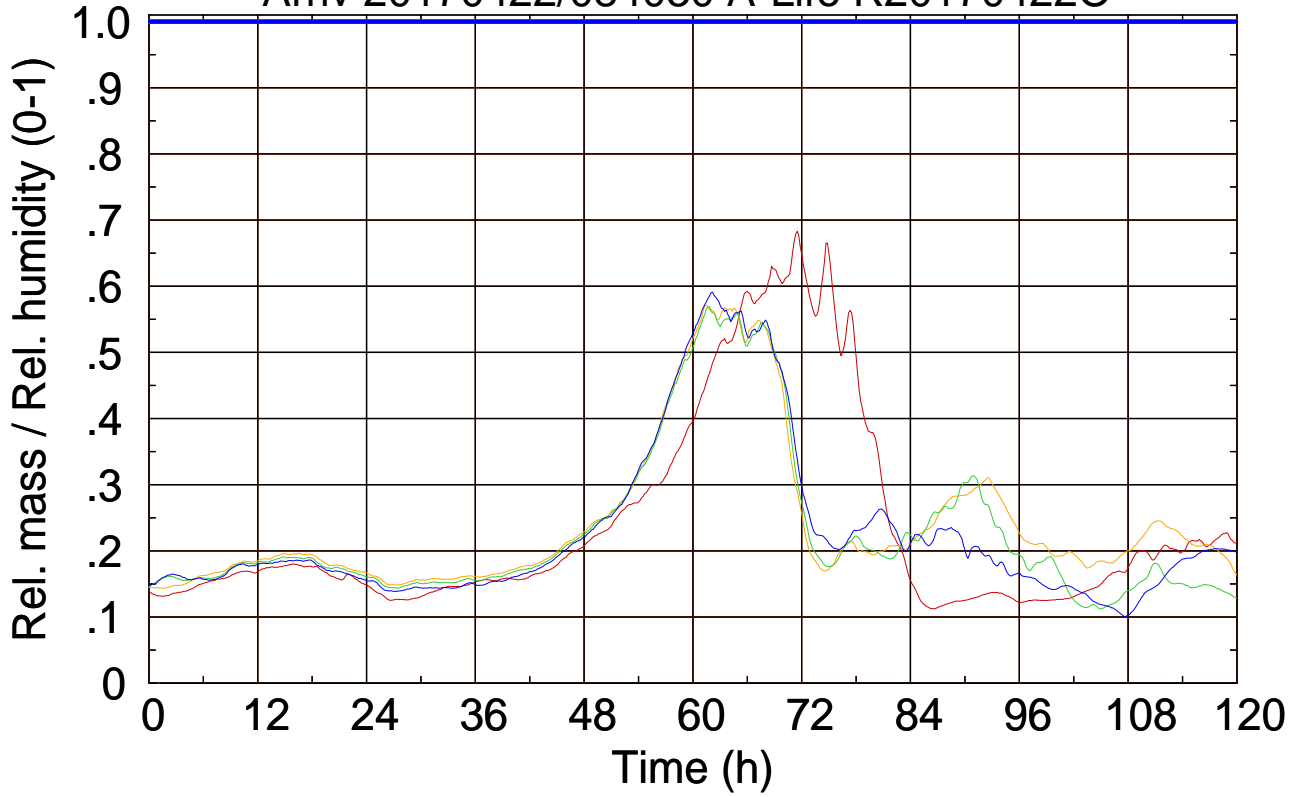

Arriv 20170422/084800 A-Life R20170422O

0 — 1 — 2 — 3 — 4 —

Arriv 20170422/084800 A-Life R20170422O

—— Height

—— Mixing height

Arriv 20170422/084030 A-Life R20170422O

0 — 1 — 2 — 3 —

Arriv 20170422/084030 A-Life R20170422O

— Height

— Mixing height