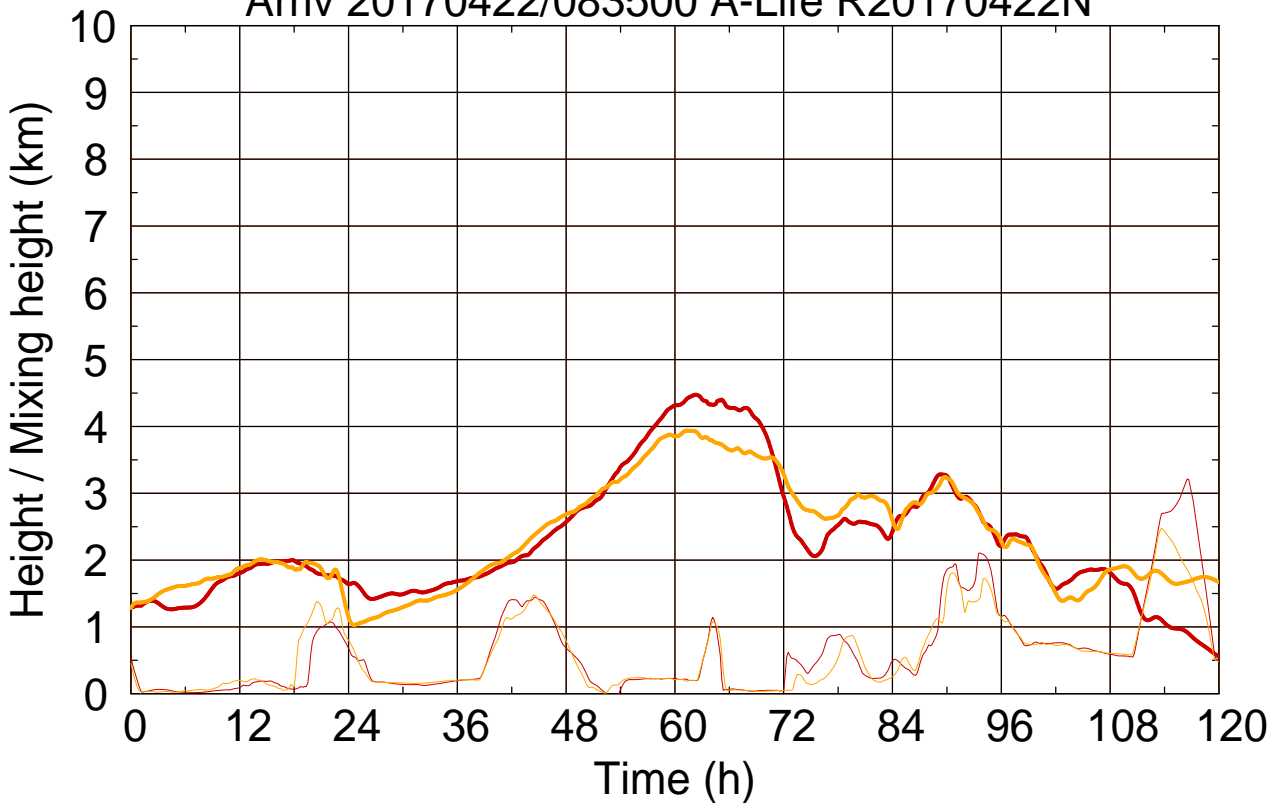

Arriv 20170422/083500 A-Life R20170422N

0 — 1

Arriv 20170422/083500 A-Life R20170422N

— Height

— Mixing height