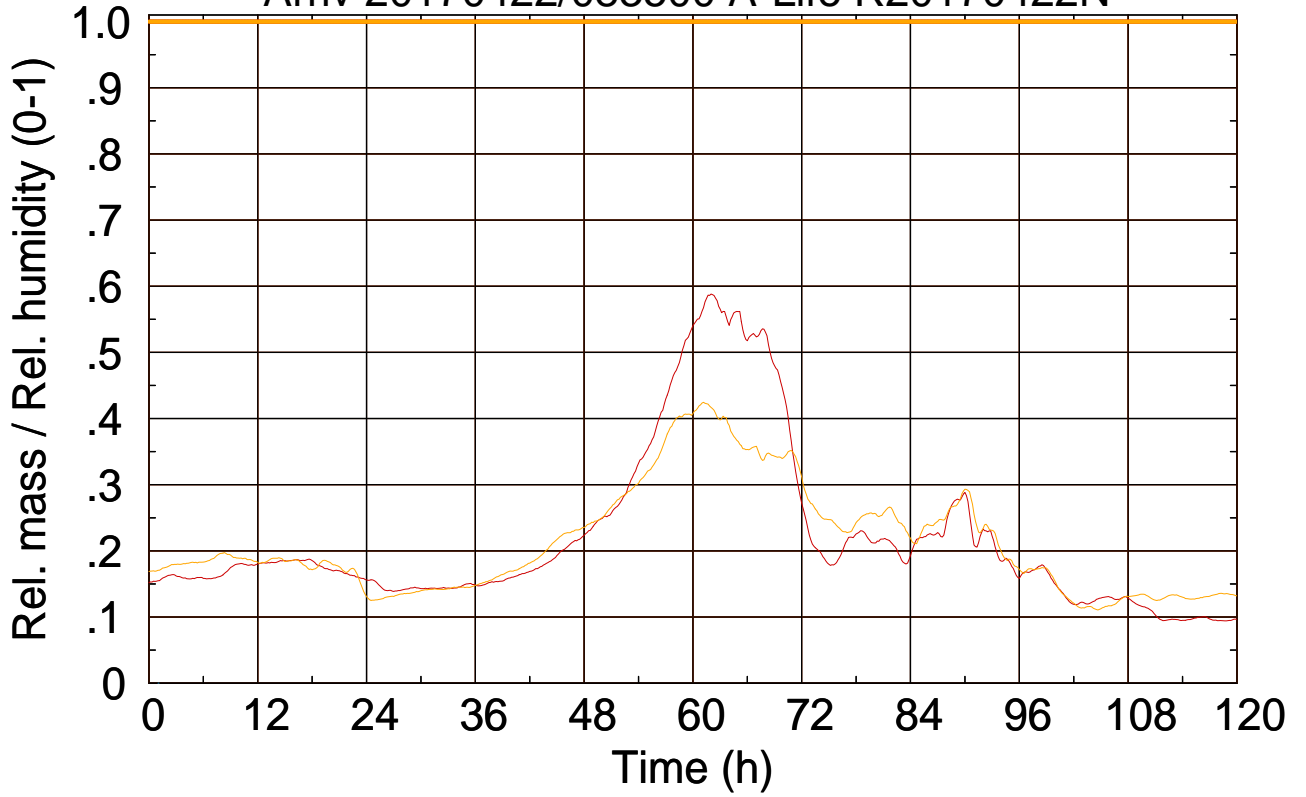

Arriv 20170422/083500 A-Life R20170422N

0 — 1

Arriv 20170422/083500 A-Life R20170422N

— Height

— Mixing height