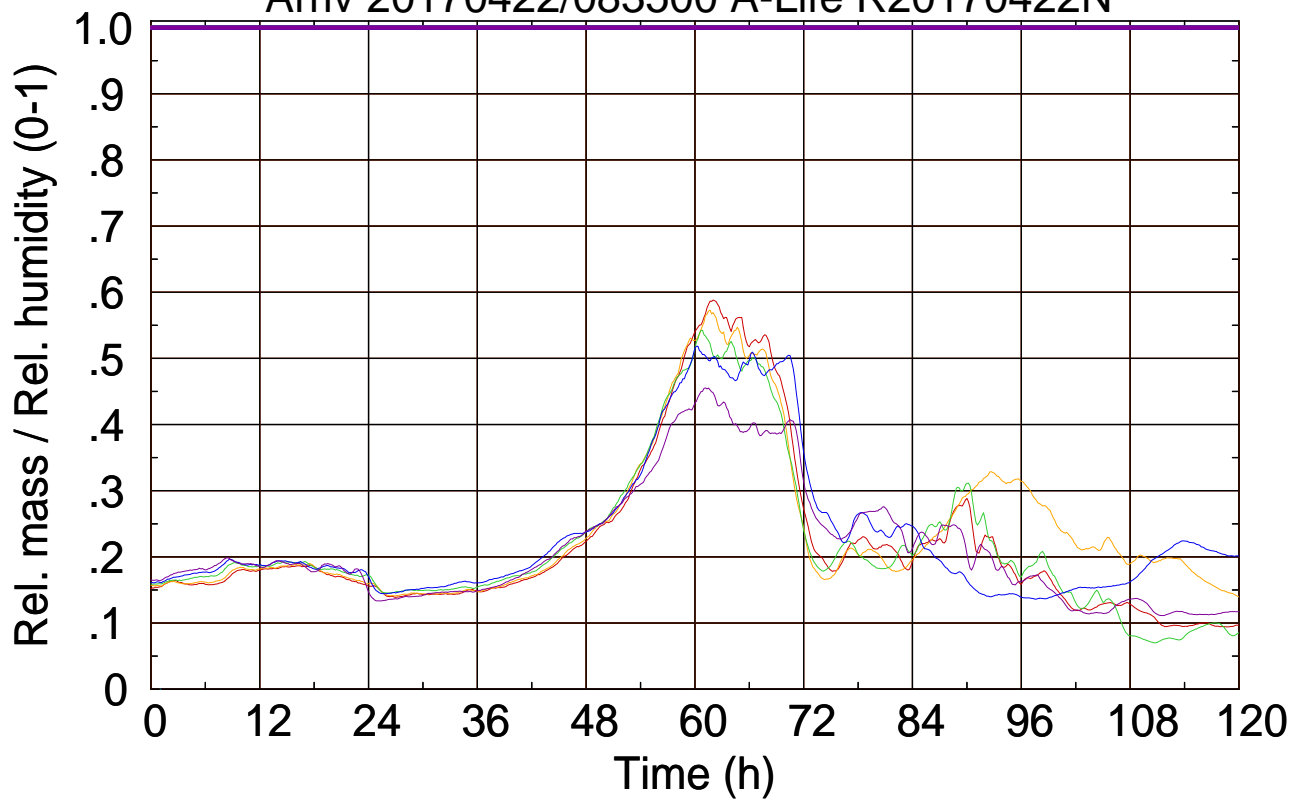

Arriv 20170422/083500 A-Life R20170422N

0 — 1 — 2 — 3 — 4 —

Arriv 20170422/083500 A-Life R20170422N

—— Height

—— Mixing height

Arriv 20170422/082910 A-Life R20170422N

Arriv 20170422/082910 A-Life R20170422N