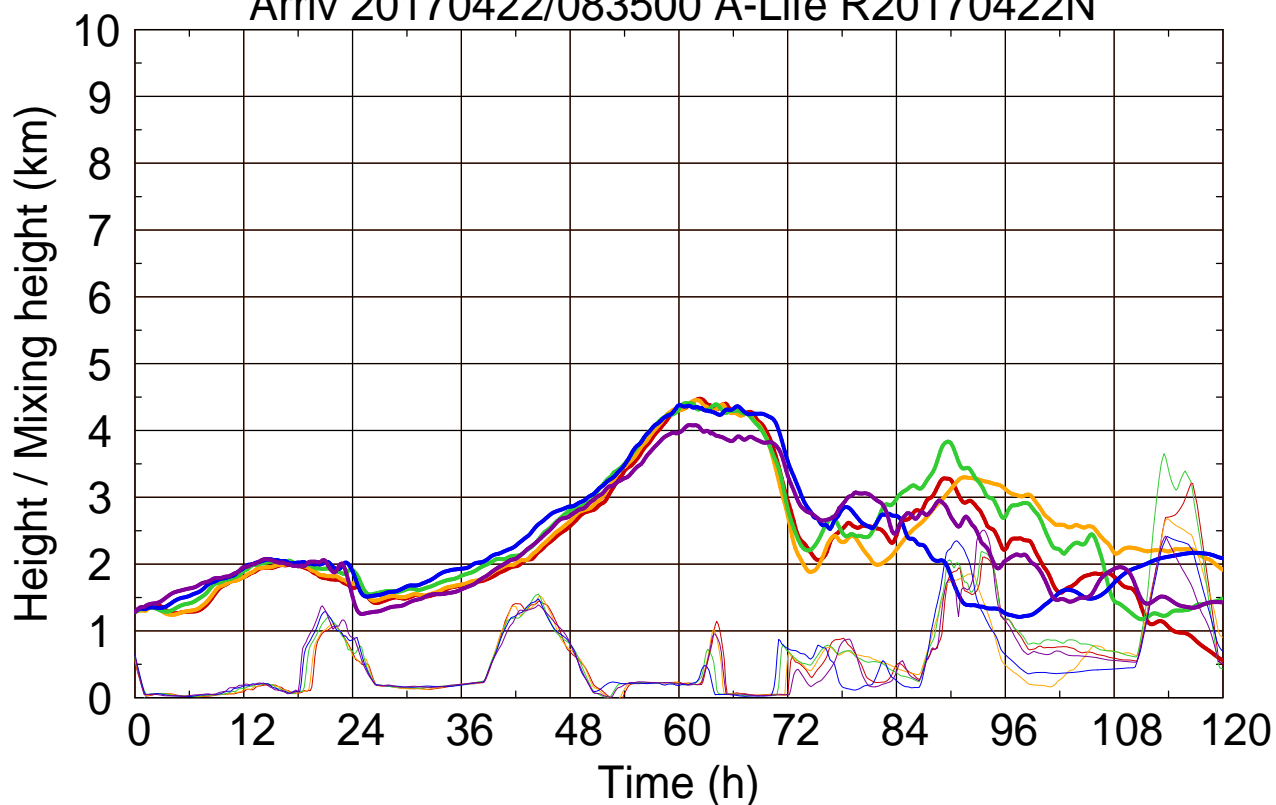

Arriv 20170422/083500 A-Life R20170422N

0 — 1 — 2 — 3 — 4 —

Arriv 20170422/083500 A-Life R20170422N

—— Height

—— Mixing height

Arriv 20170422/082910 A-Life R20170422N

Arriv 20170422/082910 A-Life R20170422N