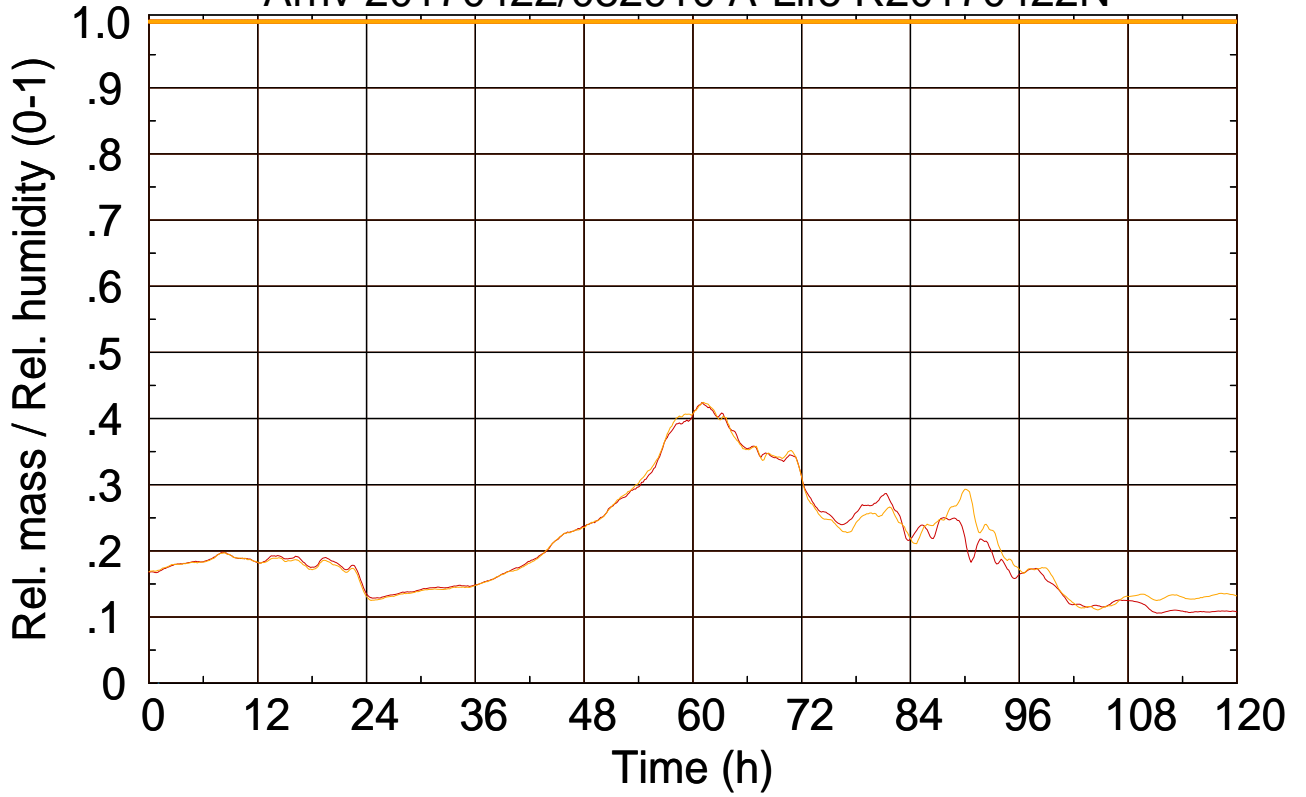

Arriv 20170422/083500 A-Life R20170422N

0 — 1 — 2 — 3 — 4 —

Arriv 20170422/083500 A-Life R20170422N

—— Height

—— Mixing height

Arriv 20170422/082910 A-Life R20170422N

Arriv 20170422/082910 A-Life R20170422N