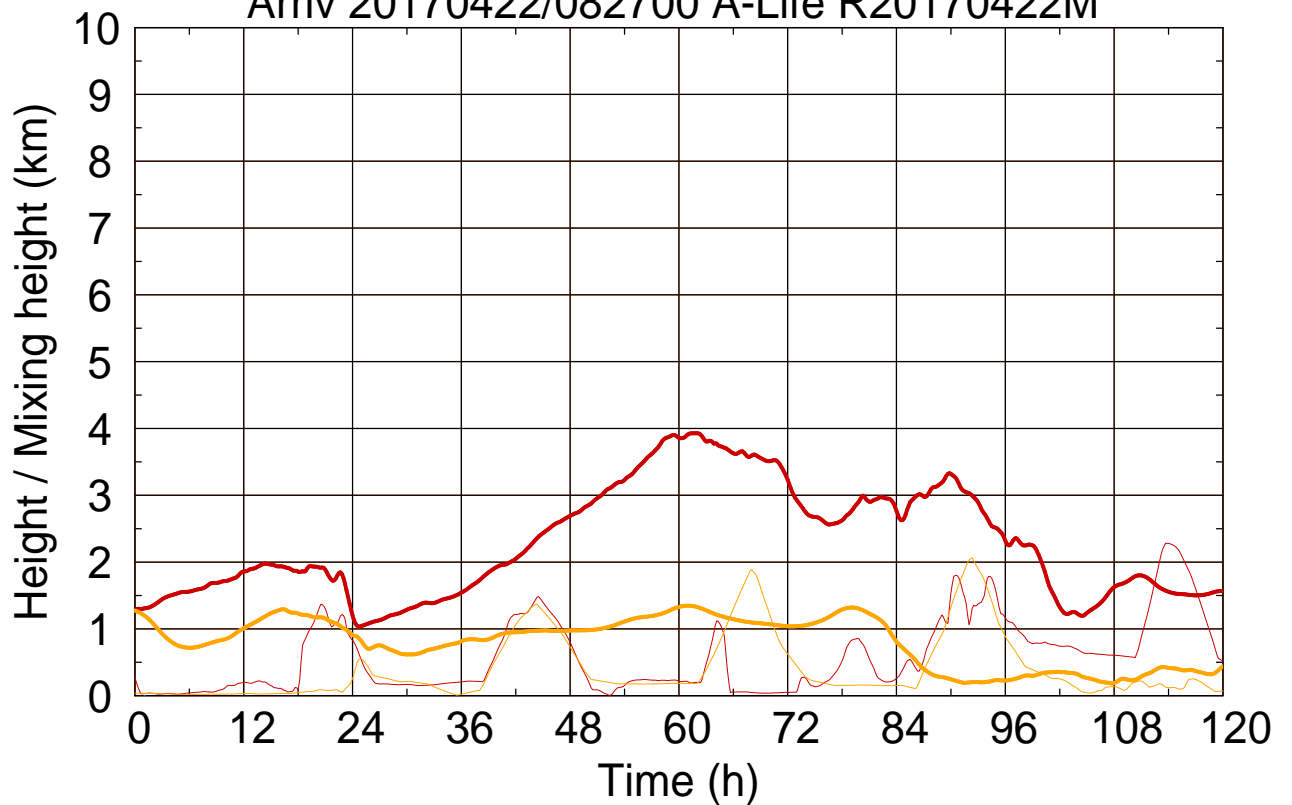

Arriv 20170422/082700 A-Life R20170422M

0 — 1 —

Arriv 20170422/082700 A-Life R20170422M

— Height

— Mixing height