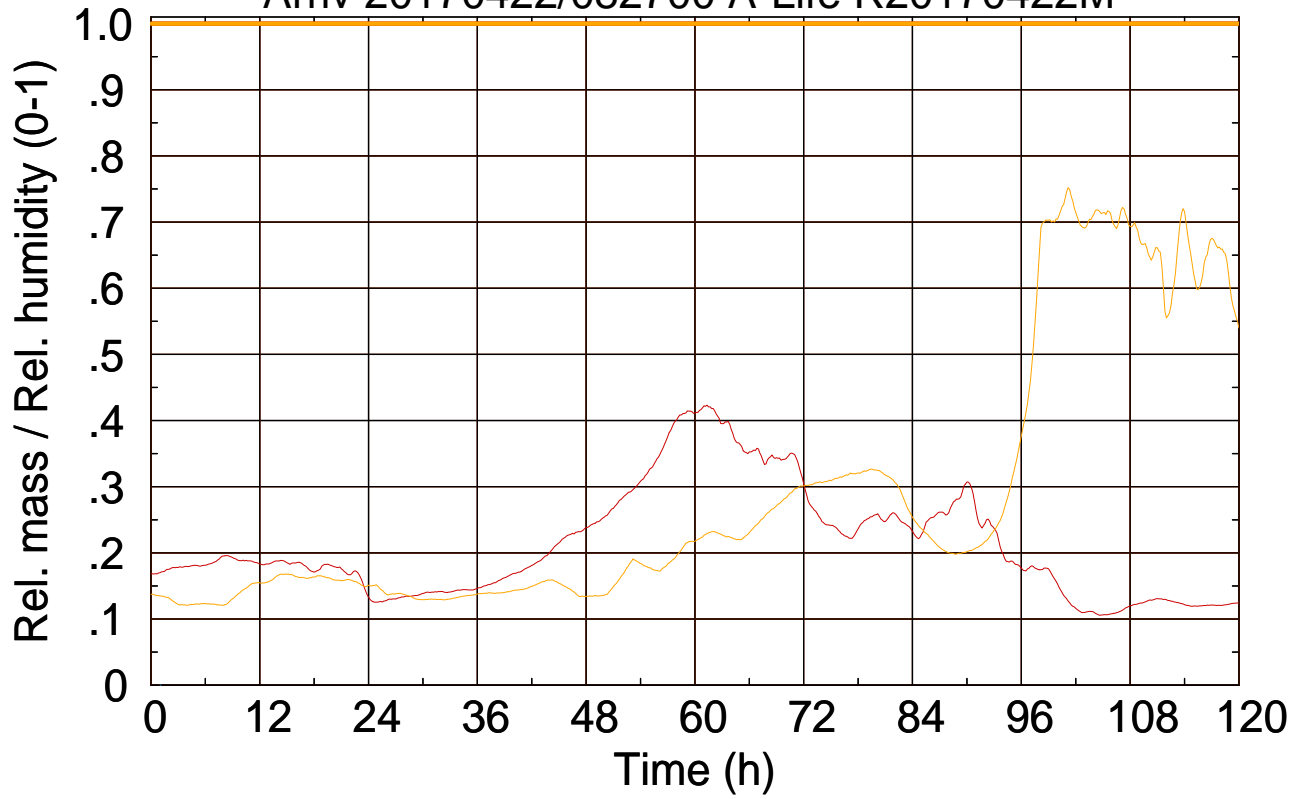

Arriv 20170422/082700 A-Life R20170422M

0 — 1 —

Arriv 20170422/082700 A-Life R20170422M

— Height

— Mixing height