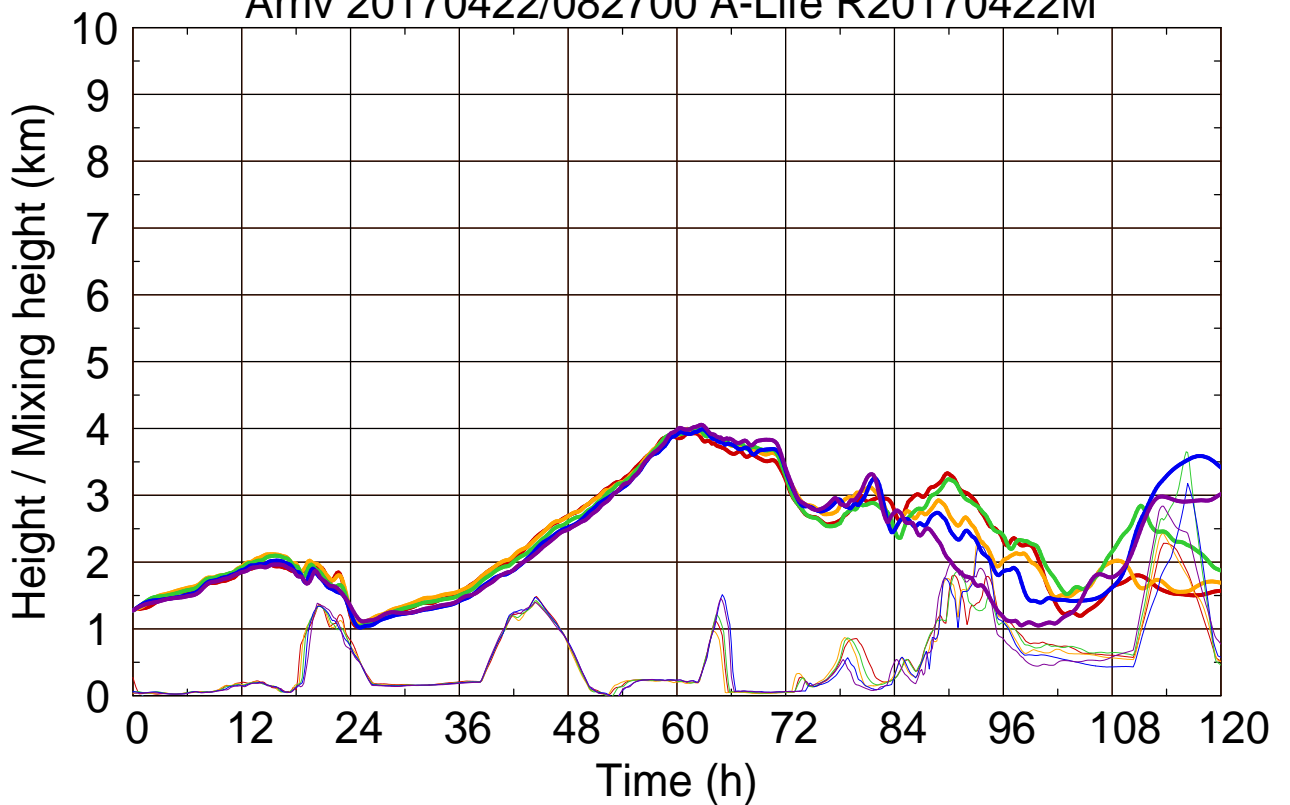

Arriv 20170422/082700 A-Life R20170422M

0 — 1 — 2 — 3 — 4 —

Arriv 20170422/082700 A-Life R20170422M

————— Height

————— Mixing height

Arriv 20170422/081916 A-Life R20170422M

0 — 1 — 2 — 3 — 4 —

Arriv 20170422/081916 A-Life R20170422M

————— Height      ————— Mixing height

Arriv 20170422/081132 A-Life R20170422M

0 — 1 —

Arriv 20170422/081132 A-Life R20170422M

— Height

— Mixing height