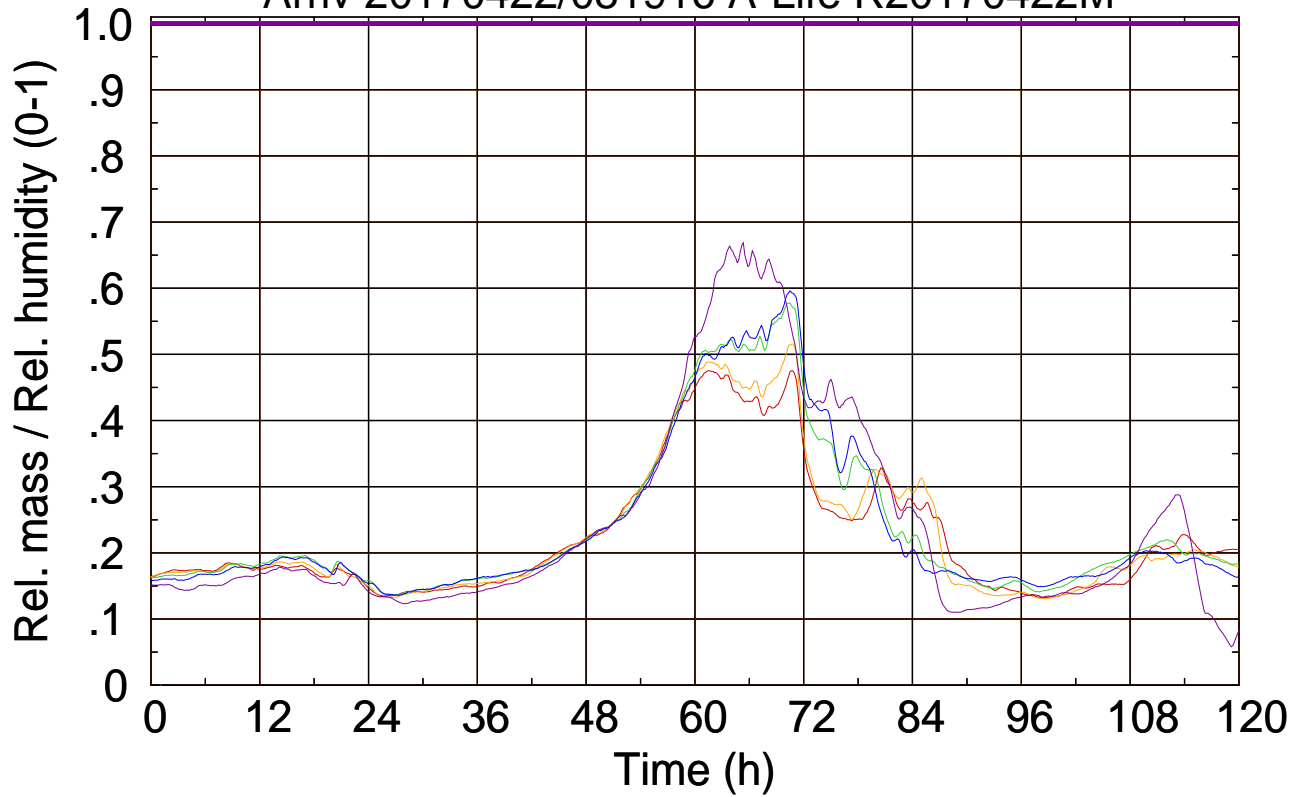

Arriv 20170422/082700 A-Life R20170422M

0 — 1 — 2 — 3 — 4 —

Arriv 20170422/082700 A-Life R20170422M

————— Height

————— Mixing height

Arriv 20170422/081916 A-Life R20170422M

0 — 1 — 2 — 3 — 4 —

Arriv 20170422/081916 A-Life R20170422M

————— Height      ————— Mixing height

Arriv 20170422/081132 A-Life R20170422M

0 — 1 —

Arriv 20170422/081132 A-Life R20170422M

— Height

— Mixing height