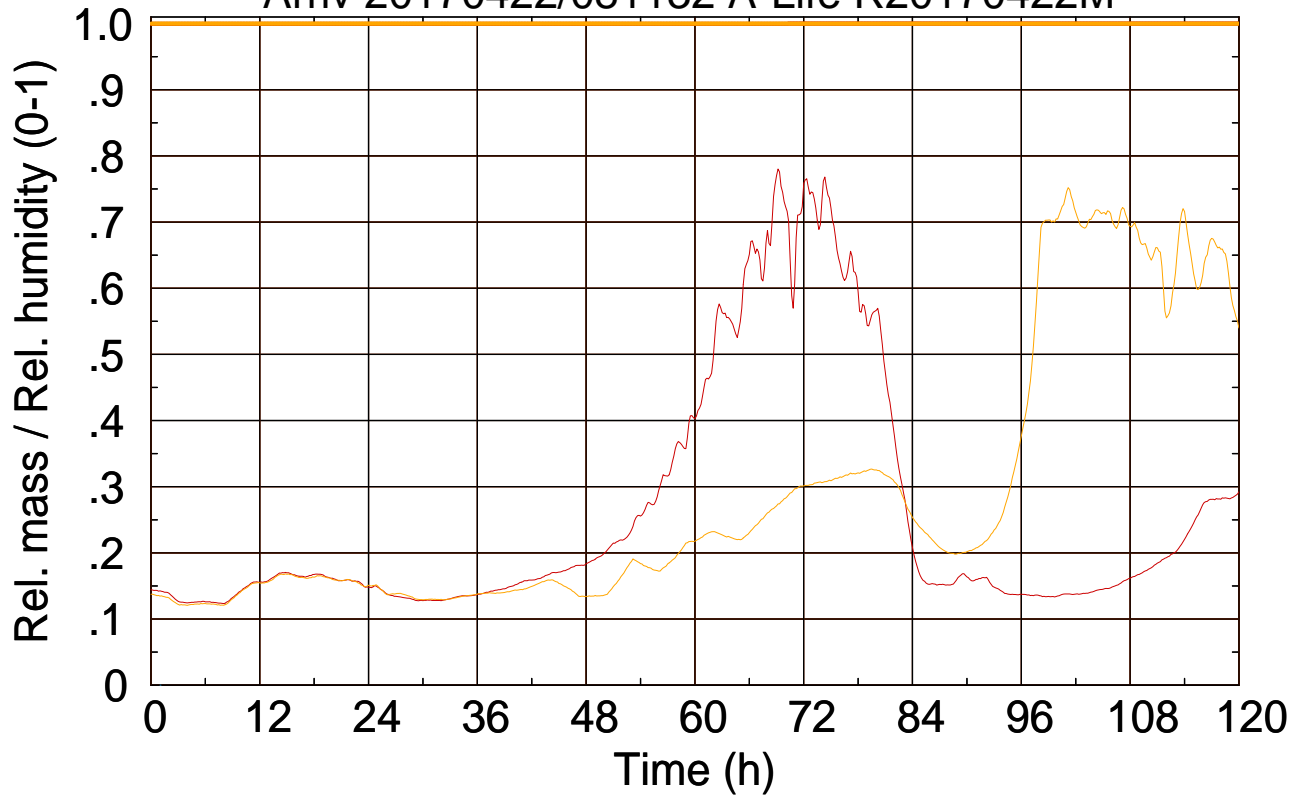

Arriv 20170422/082700 A-Life R20170422M

0 — 1 — 2 — 3 — 4 —

Arriv 20170422/082700 A-Life R20170422M

————— Height

————— Mixing height

Arriv 20170422/081916 A-Life R20170422M

0 — 1 — 2 — 3 — 4 —

Arriv 20170422/081916 A-Life R20170422M

————— Height      ————— Mixing height

Arriv 20170422/081132 A-Life R20170422M

0 — 1 —

Arriv 20170422/081132 A-Life R20170422M

— Height

— Mixing height