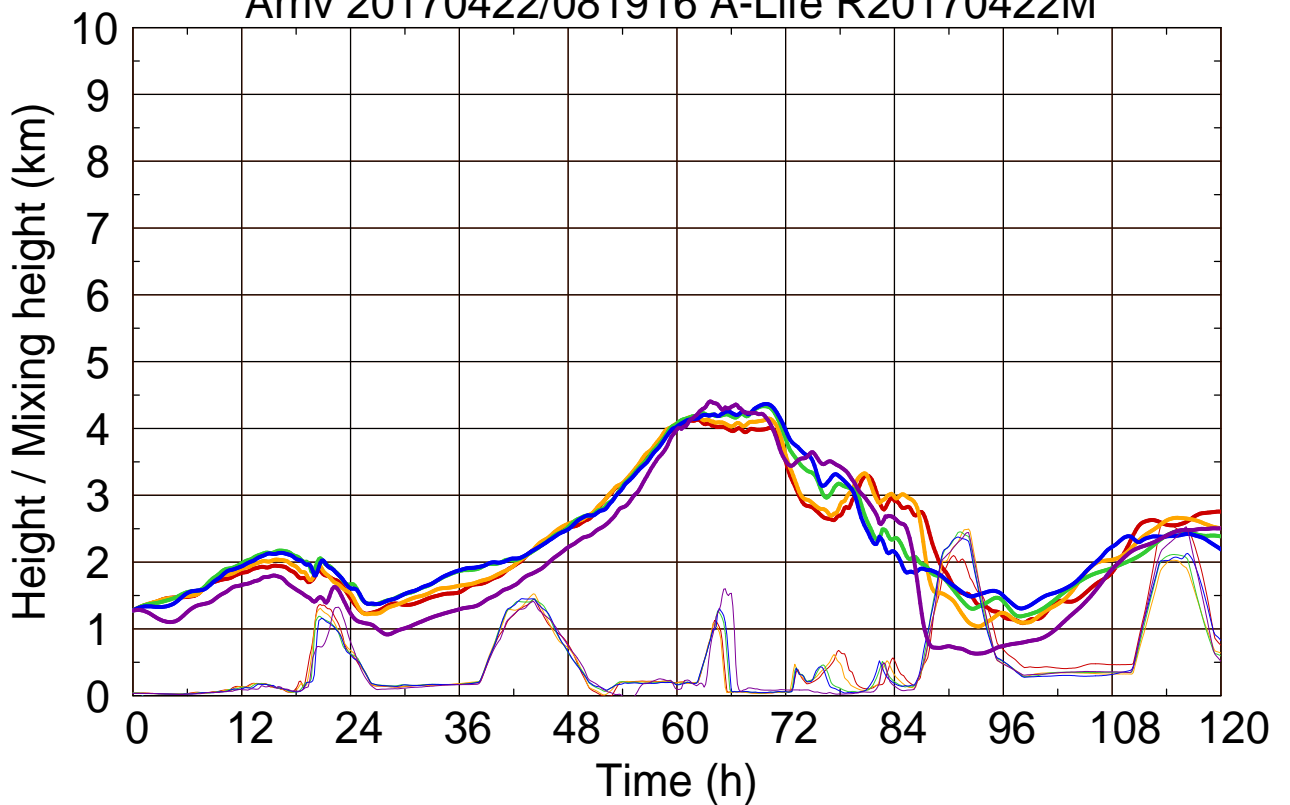

Arriv 20170422/082700 A-Life R20170422M

0 — 1 — 2 — 3 — 4 —

Arriv 20170422/082700 A-Life R20170422M

————— Height

————— Mixing height

Arriv 20170422/081916 A-Life R20170422M

0 — 1 — 2 — 3 — 4 —

Arriv 20170422/081916 A-Life R20170422M

————— Height      ————— Mixing height

Arriv 20170422/081132 A-Life R20170422M

0 — 1 —

Arriv 20170422/081132 A-Life R20170422M

— Height

— Mixing height