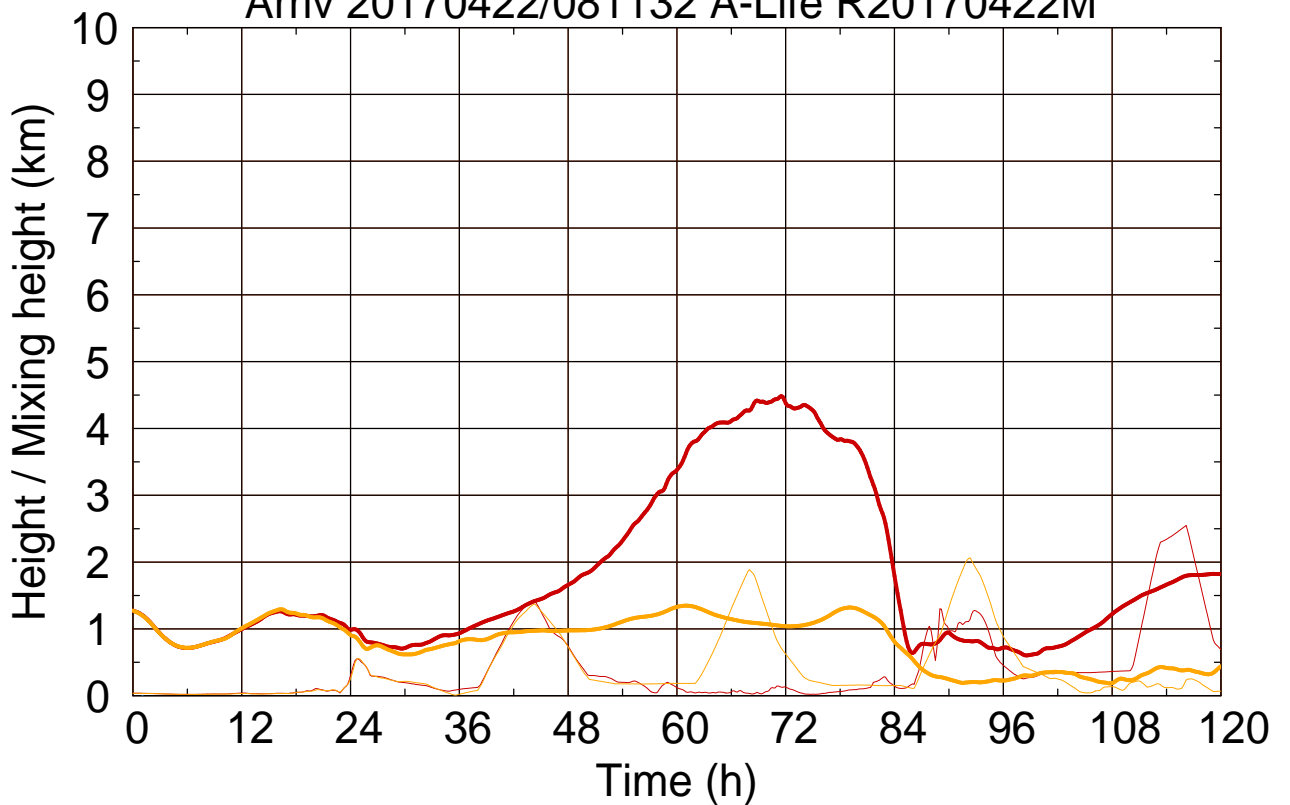

Arriv 20170422/082700 A-Life R20170422M

0 — 1 — 2 — 3 — 4 —

Arriv 20170422/082700 A-Life R20170422M

————— Height

————— Mixing height

Arriv 20170422/081916 A-Life R20170422M

0 — 1 — 2 — 3 — 4 —

Arriv 20170422/081916 A-Life R20170422M

————— Height      ————— Mixing height

Arriv 20170422/081132 A-Life R20170422M

0 — 1 —

Arriv 20170422/081132 A-Life R20170422M

— Height

— Mixing height