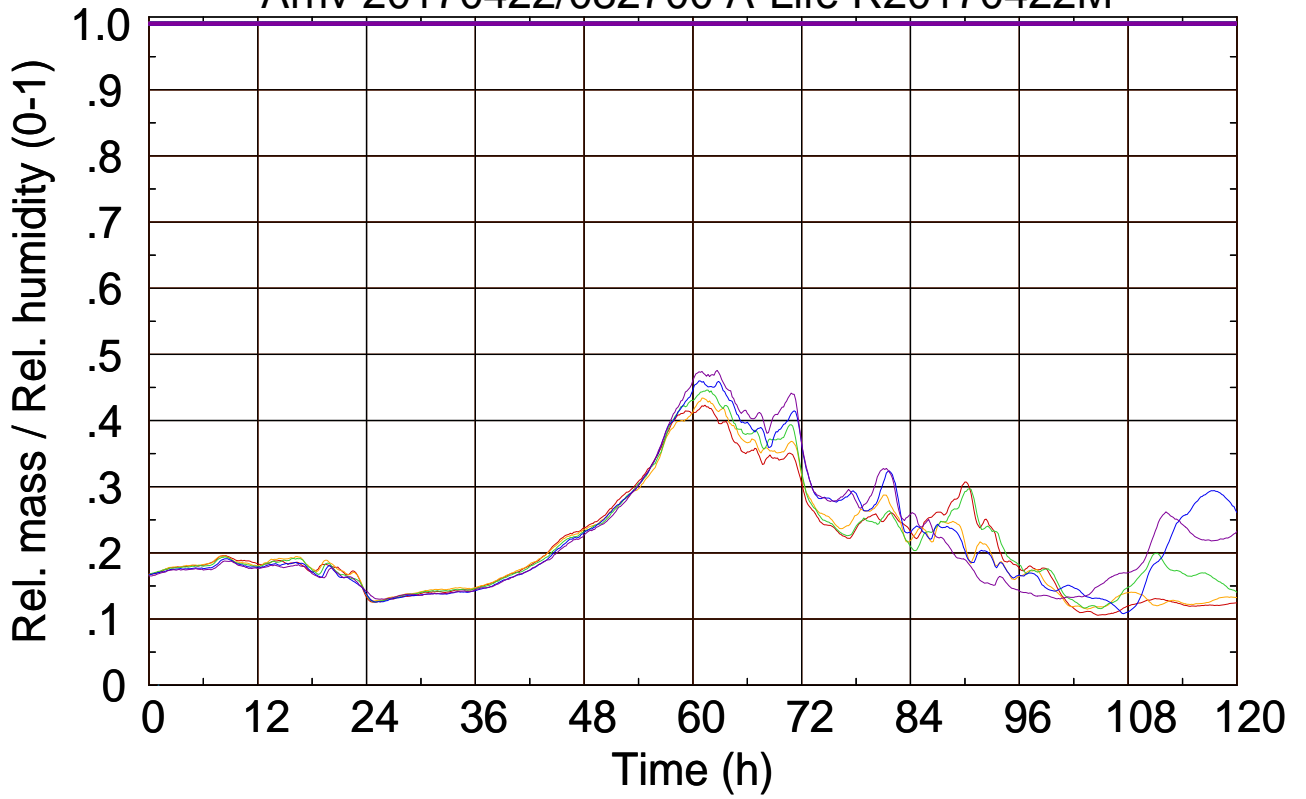

Arriv 20170422/082700 A-Life R20170422M

0 — 1 — 2 — 3 — 4 —

Arriv 20170422/082700 A-Life R20170422M

————— Height

————— Mixing height

Arriv 20170422/081916 A-Life R20170422M

0 — 1 — 2 — 3 — 4 —

Arriv 20170422/081916 A-Life R20170422M

————— Height      ————— Mixing height

Arriv 20170422/081132 A-Life R20170422M

0 — 1 —

Arriv 20170422/081132 A-Life R20170422M

— Height

— Mixing height