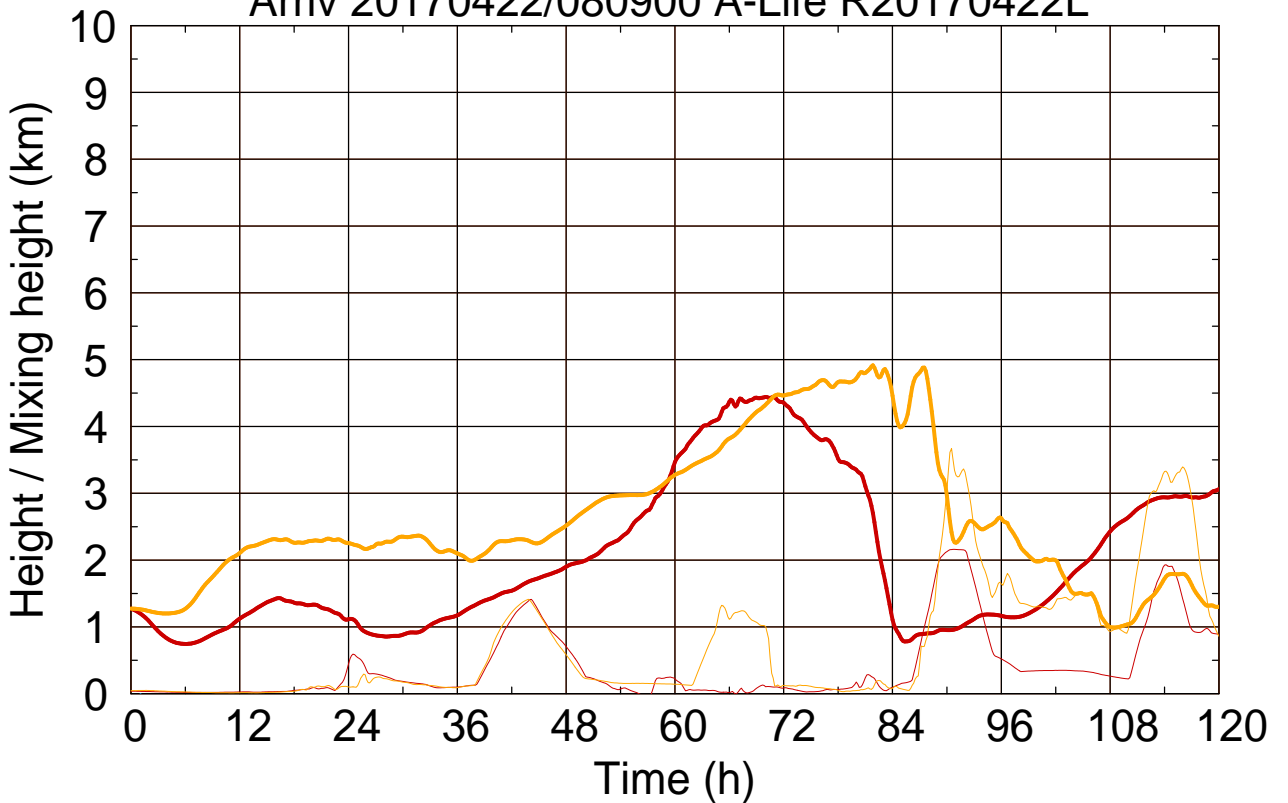

Arriv 20170422/080900 A-Life R20170422L

0 — 1 —

Arriv 20170422/080900 A-Life R20170422L

— Height

— Mixing height