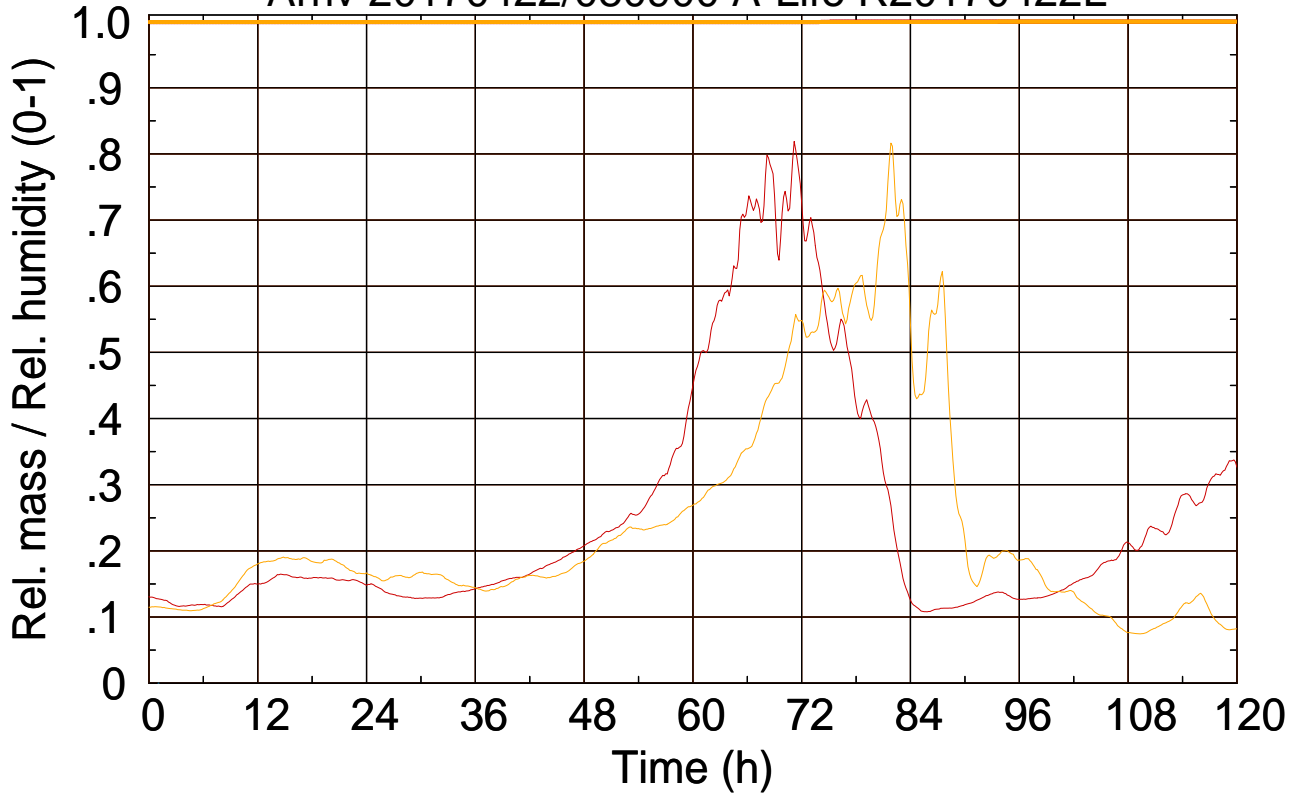

Arriv 20170422/080900 A-Life R20170422L

0 — 1 —

Arriv 20170422/080900 A-Life R20170422L

— Height

— Mixing height