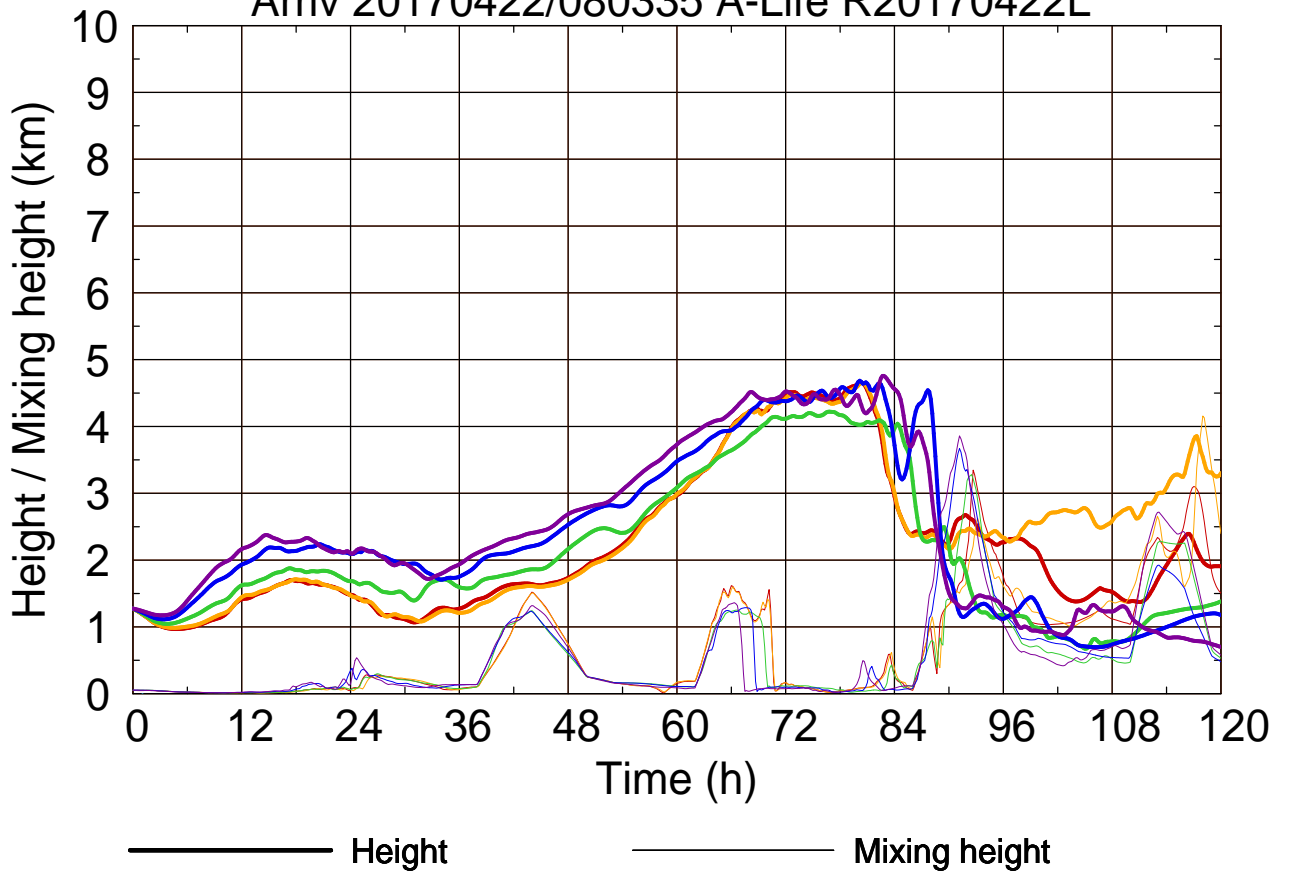

Arriv 20170422/080900 A-Life R20170422L

0 — 1 — 2 — 3 — 4 —

Arriv 20170422/080900 A-Life R20170422L

—— Height      —— Mixing height

Arriv 20170422/080335 A-Life R20170422L

Arriv 20170422/080335 A-Life R20170422L

Arriv 20170422/075810 A-Life R20170422L

Arriv 20170422/075810 A-Life R20170422L