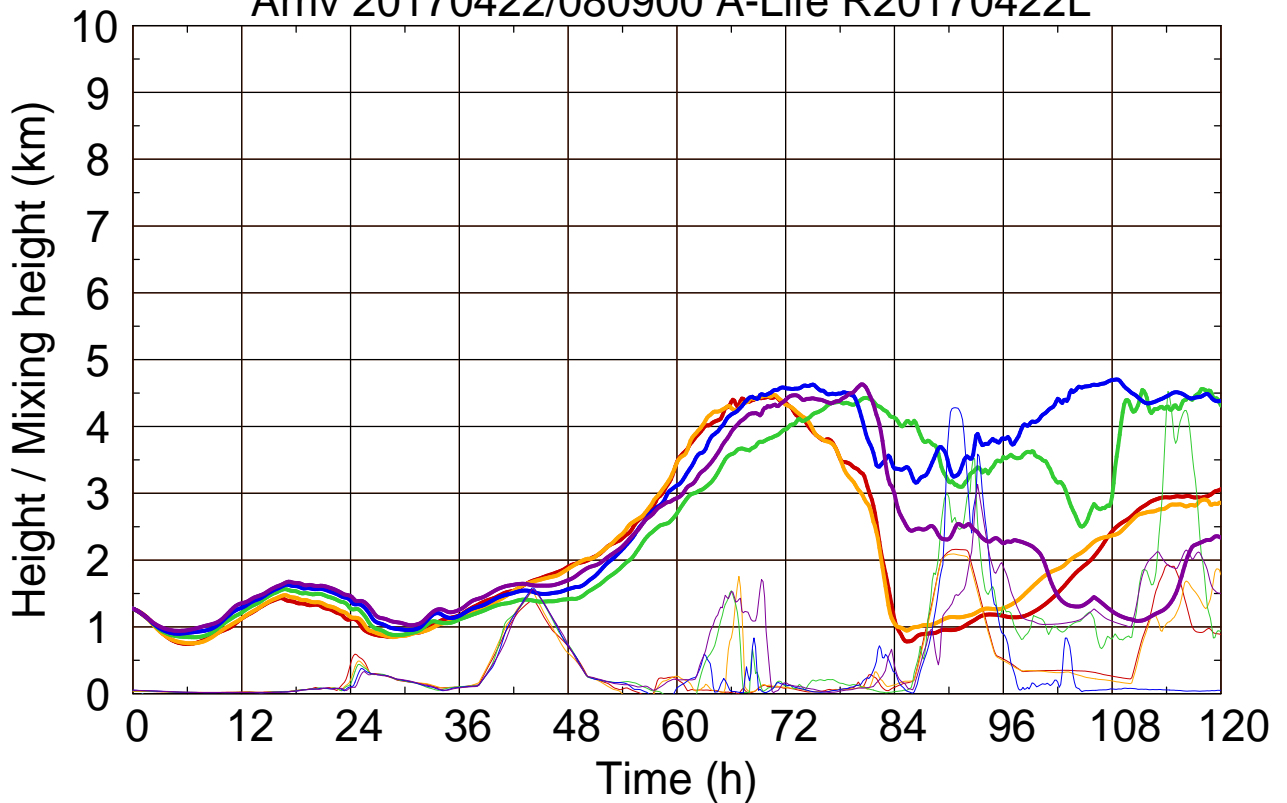

Arriv 20170422/080900 A-Life R20170422L

0 — 1 — 2 — 3 — 4 —

Arriv 20170422/080900 A-Life R20170422L

—— Height      —— Mixing height

Arriv 20170422/080335 A-Life R20170422L

Arriv 20170422/080335 A-Life R20170422L

Arriv 20170422/075810 A-Life R20170422L

Arriv 20170422/075810 A-Life R20170422L