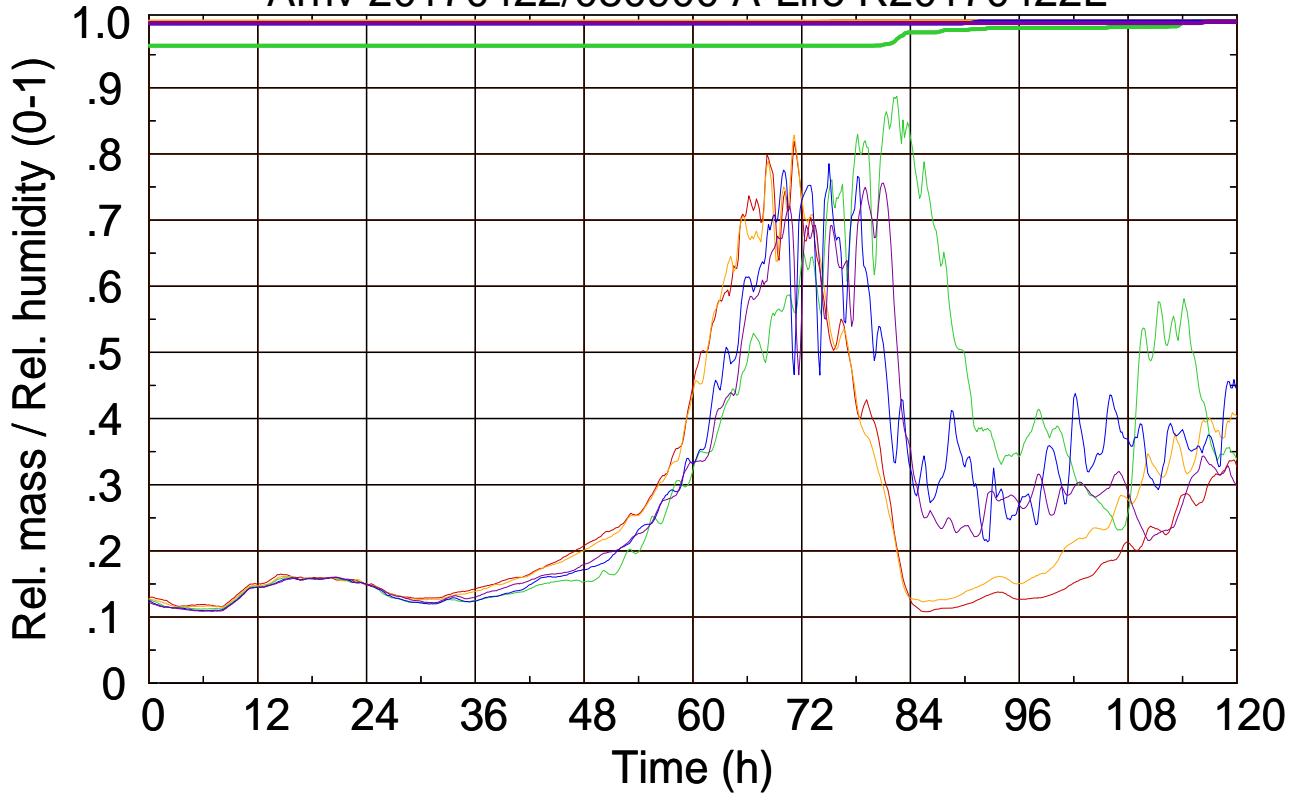

Arriv 20170422/080900 A-Life R20170422L

0 — 1 — 2 — 3 — 4 —

Arriv 20170422/080900 A-Life R20170422L

—— Height      —— Mixing height

Arriv 20170422/080335 A-Life R20170422L

Arriv 20170422/080335 A-Life R20170422L

Arriv 20170422/075810 A-Life R20170422L

Arriv 20170422/075810 A-Life R20170422L