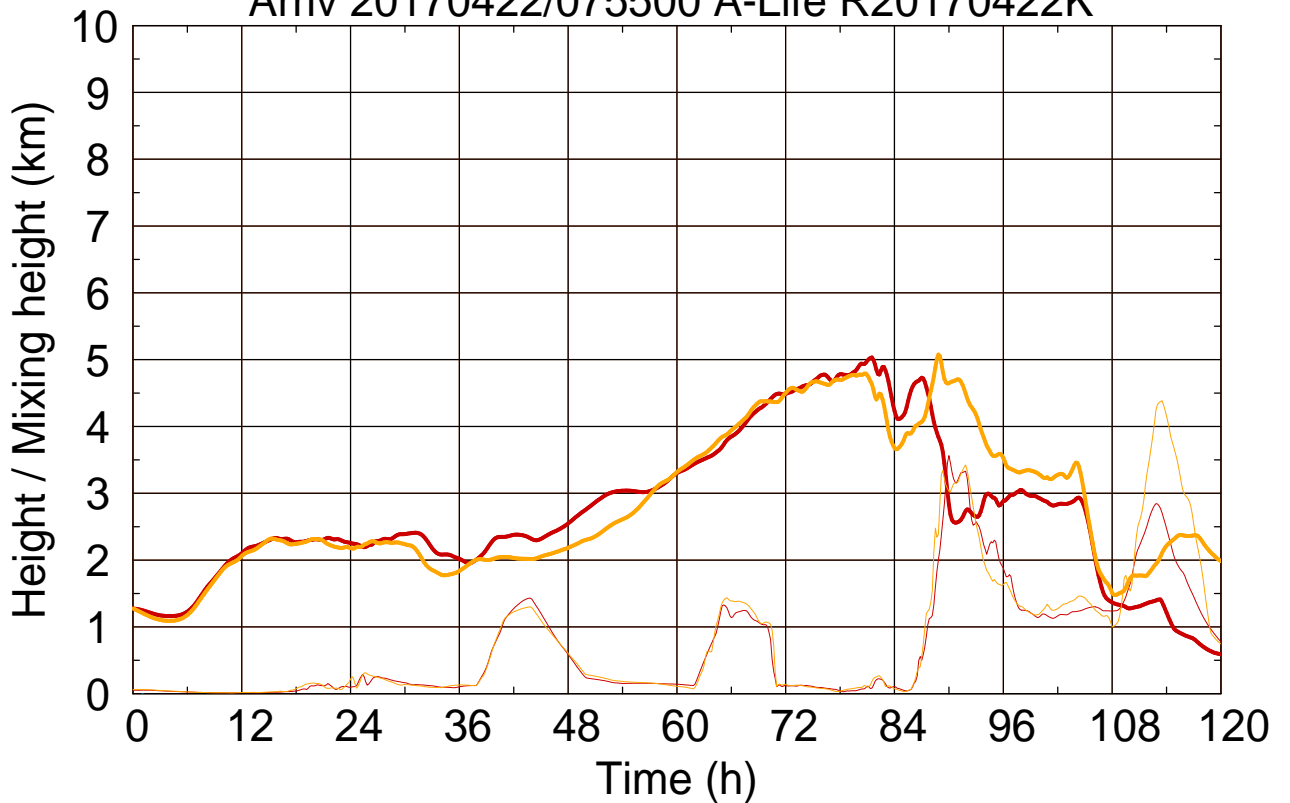

Arriv 20170422/075500 A-Life R20170422K

0 — 1

Arriv 20170422/075500 A-Life R20170422K

— Height

— Mixing height