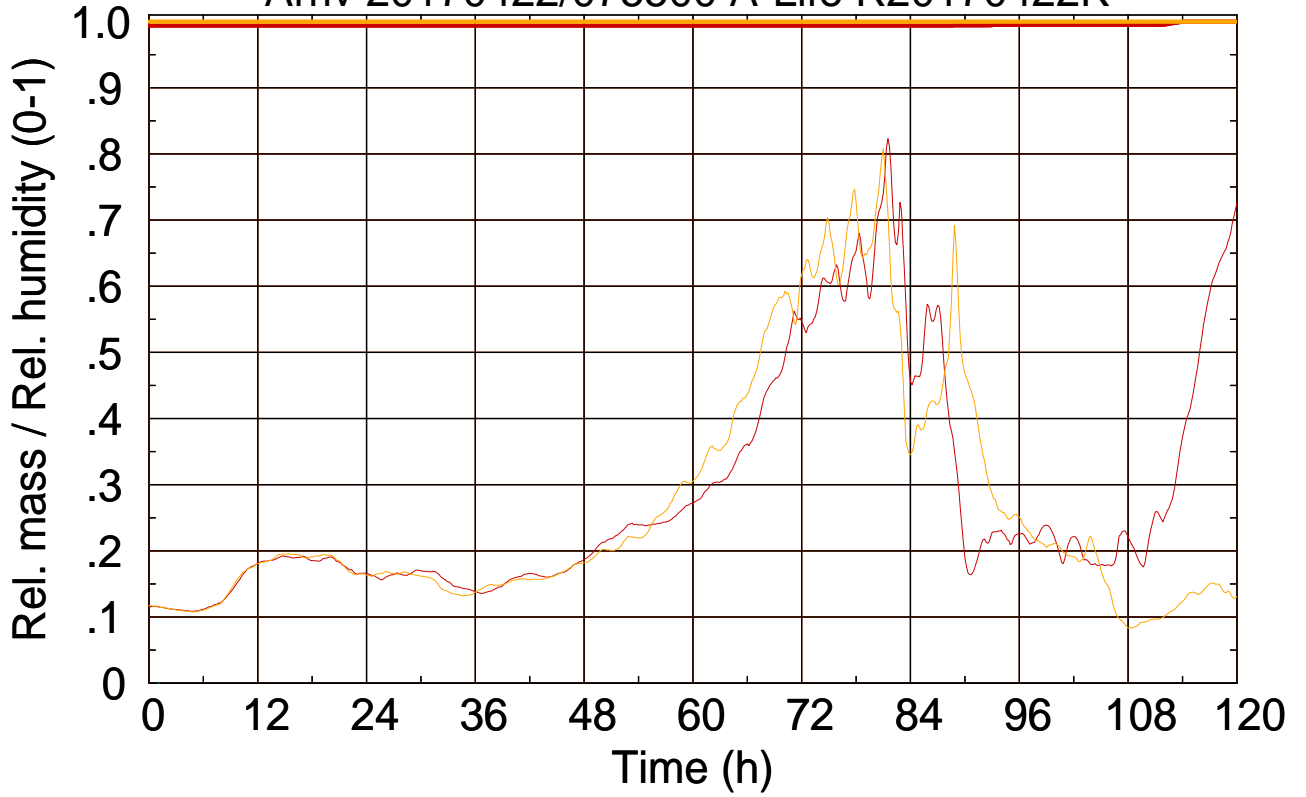

Arriv 20170422/075500 A-Life R20170422K

0 — 1

Arriv 20170422/075500 A-Life R20170422K

— Height

— Mixing height