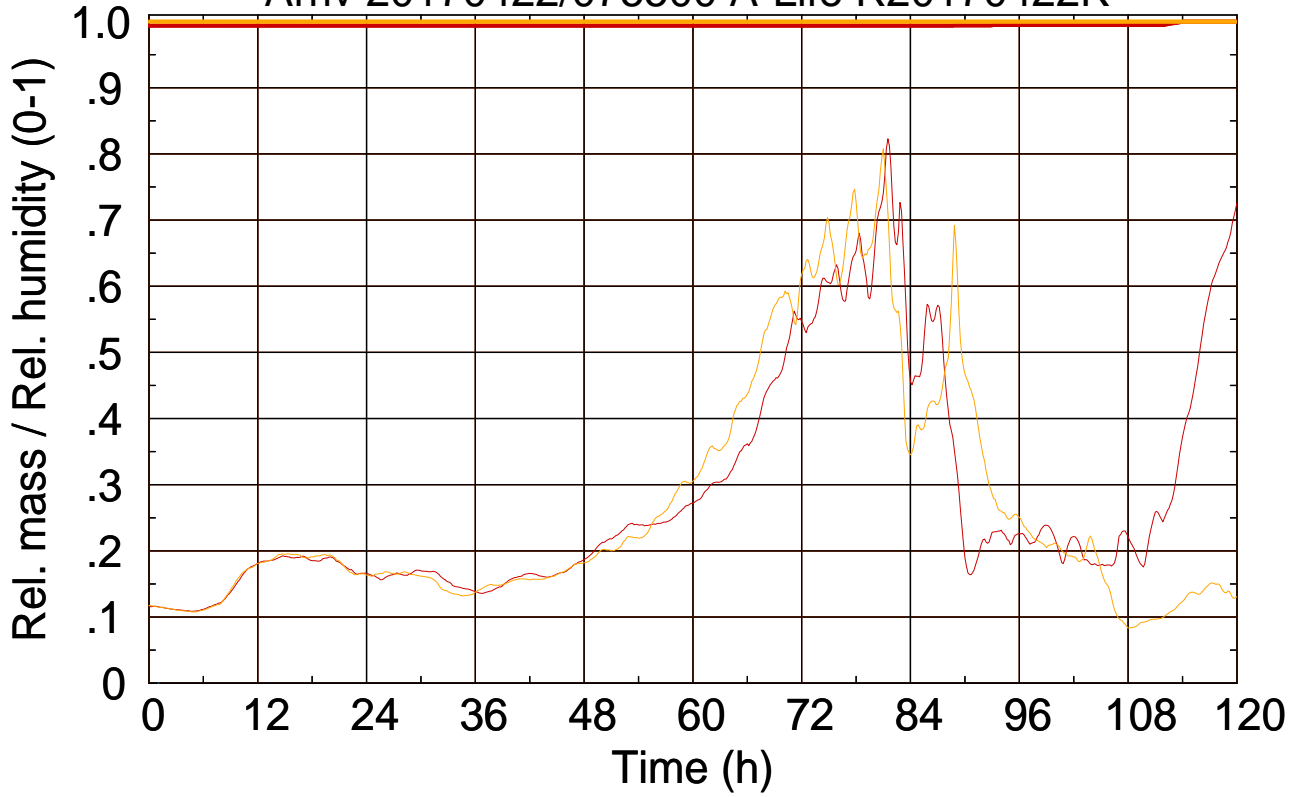

Arriv 20170422/075500 A-Life R20170422K

0 — 1

Arriv 20170422/075500 A-Life R20170422K

— Height — Mixing height