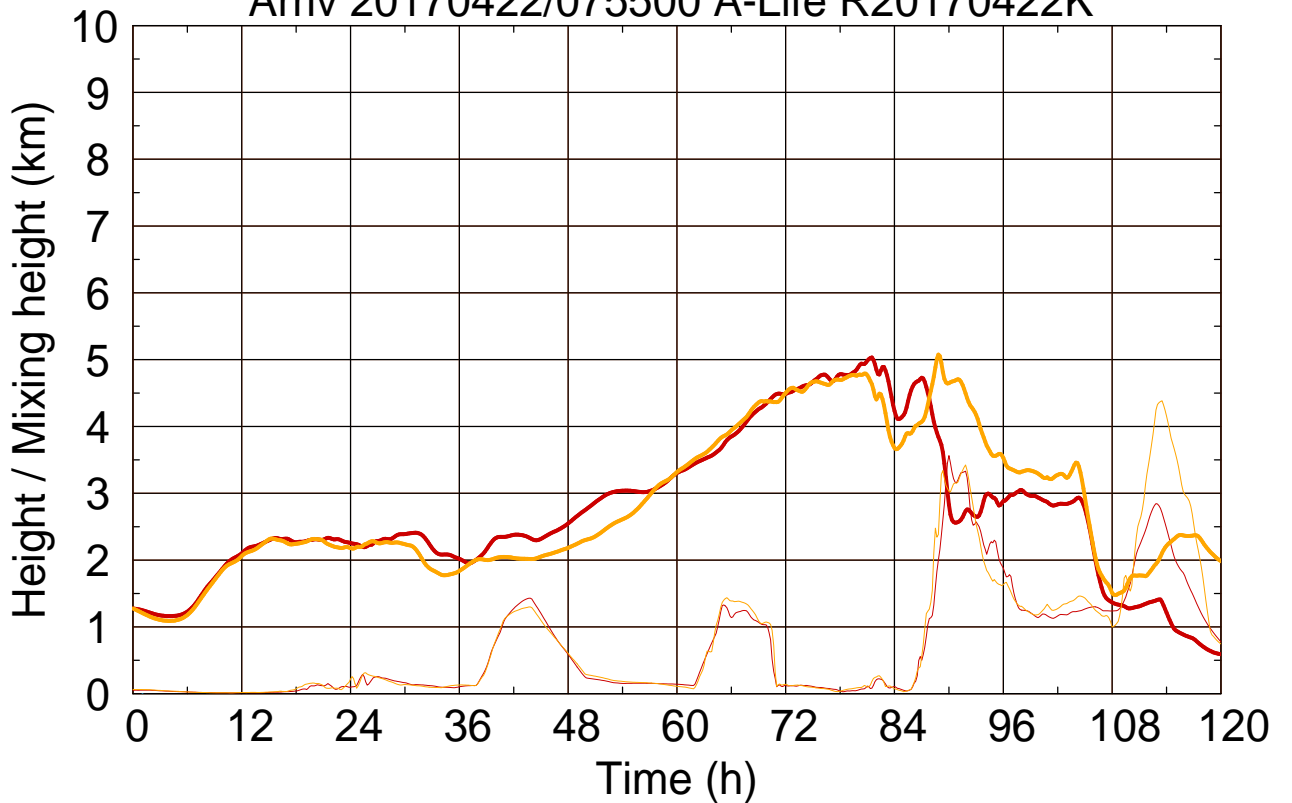

Arriv 20170422/075500 A-Life R20170422K

0 — 1

Arriv 20170422/075500 A-Life R20170422K

— Height — Mixing height