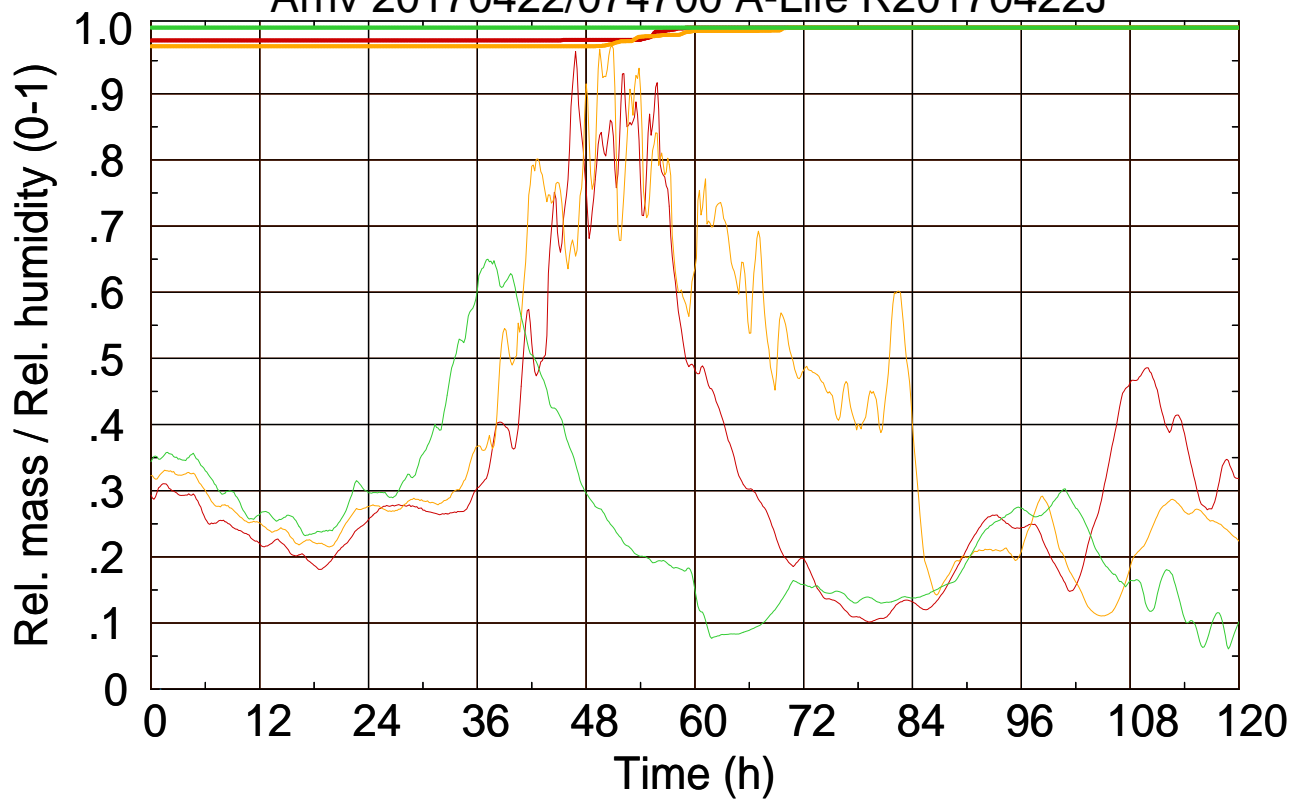

Arriv 20170422/074700 A-Life R20170422J

0 — 1 — 2 —

Arriv 20170422/074700 A-Life R20170422J

— Height — Mixing height