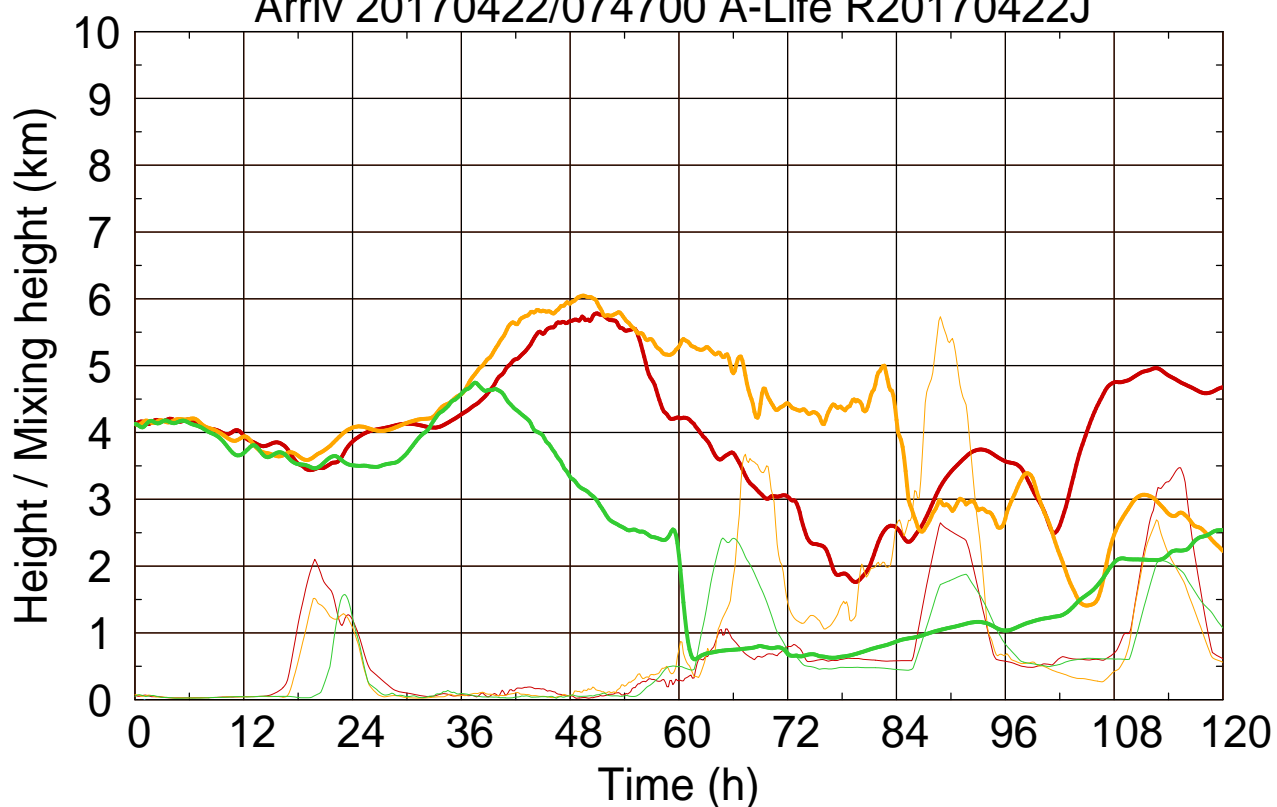

Arriv 20170422/074700 A-Life R20170422J

0 — 1 — 2 —

Arriv 20170422/074700 A-Life R20170422J

— Height — Mixing height