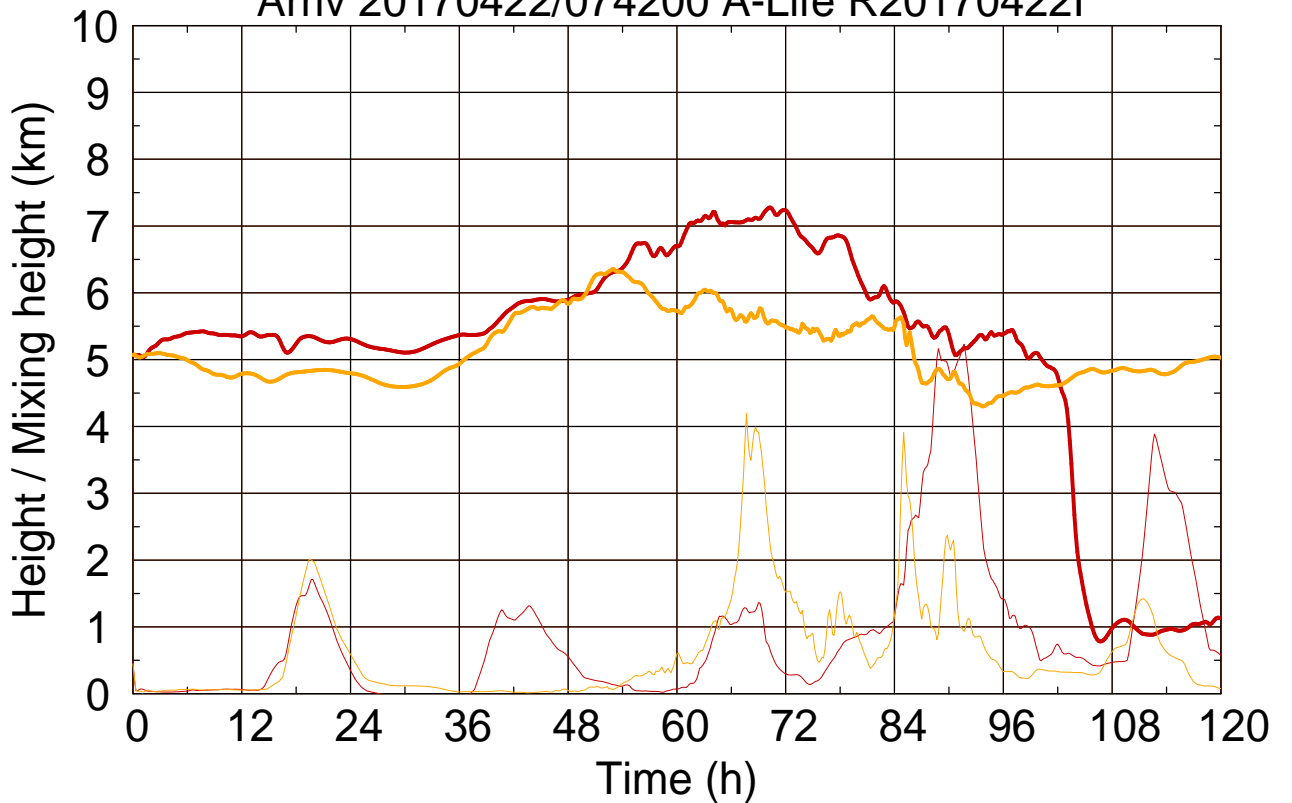

Arriv 20170422/074200 A-Life R20170422I

0 — 1 —

Arriv 20170422/074200 A-Life R20170422I

— Height

— Mixing height