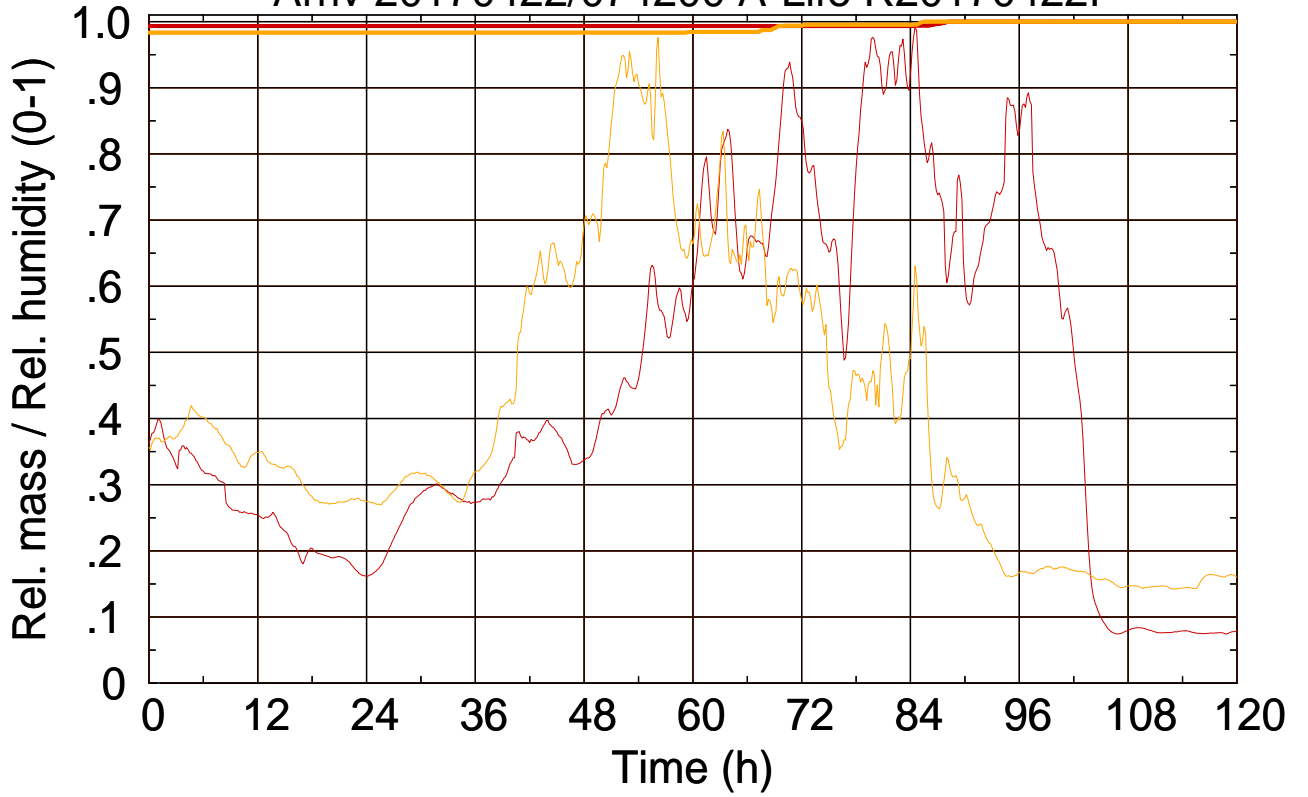

Arriv 20170422/074200 A-Life R20170422I

0 — 1 —

Arriv 20170422/074200 A-Life R20170422I

— Height

— Mixing height