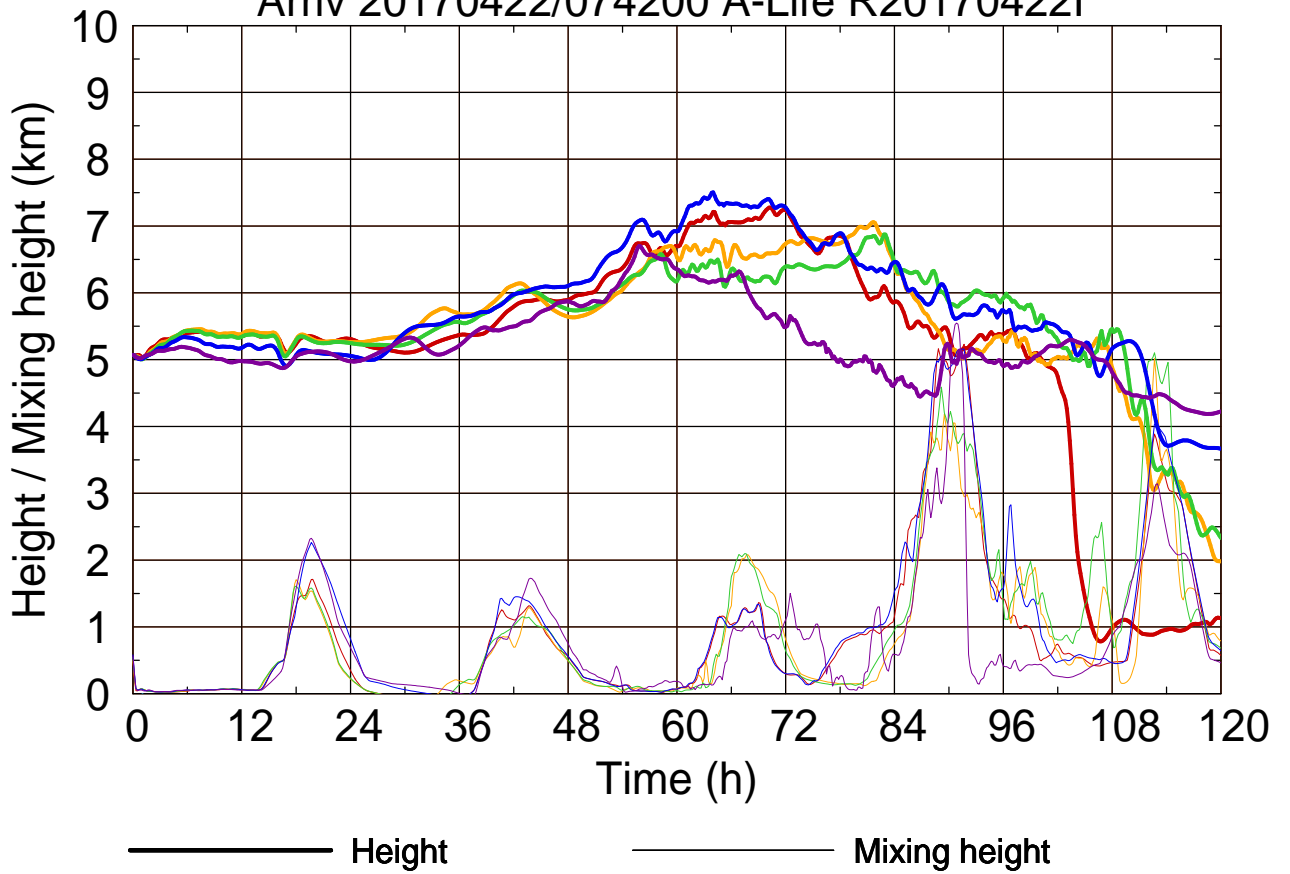

Arriv 20170422/074200 A-Life R20170422I

Arriv 20170422/074200 A-Life R20170422I

Arriv 20170422/073750 A-Life R20170422I

0 — 1 —

Arriv 20170422/073750 A-Life R20170422I

— Height

— Mixing height