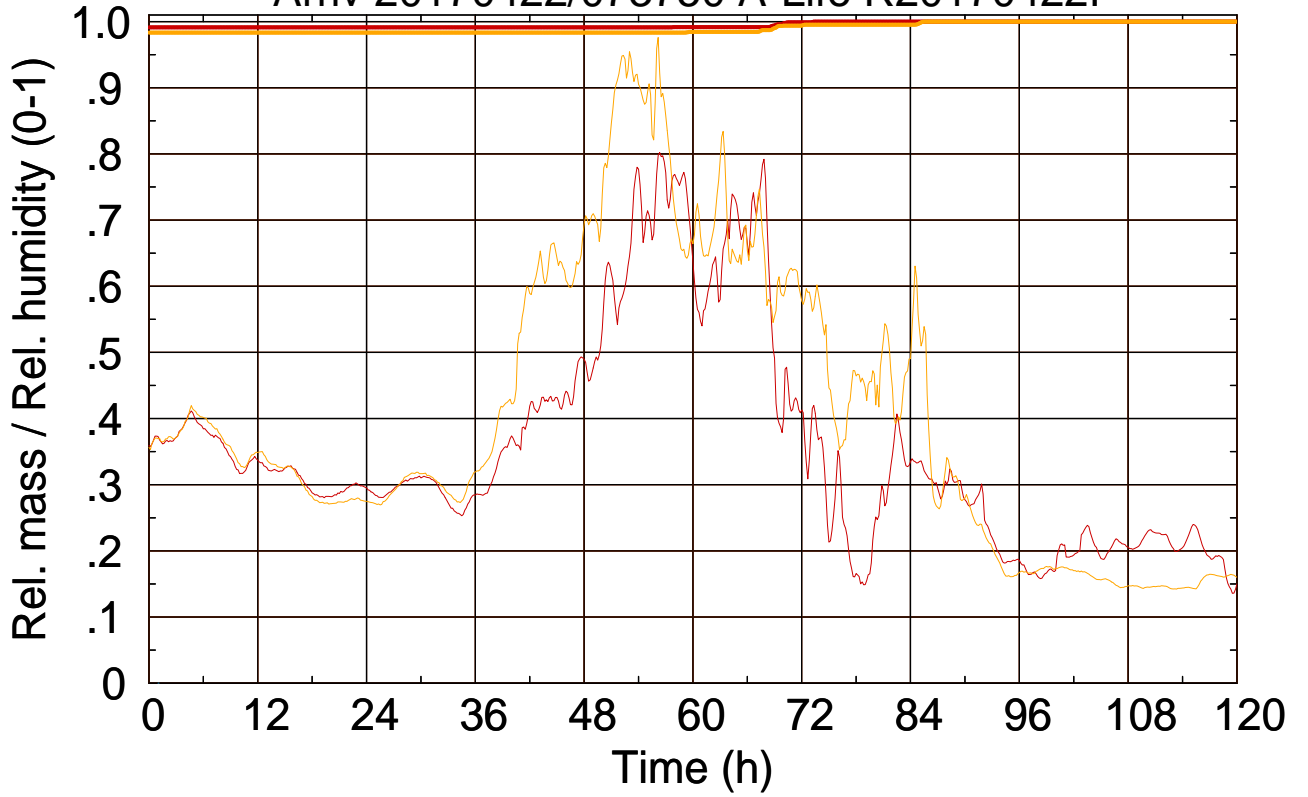

Arriv 20170422/074200 A-Life R20170422I

Arriv 20170422/074200 A-Life R20170422I

Arriv 20170422/073750 A-Life R20170422I

0 — 1 —

Arriv 20170422/073750 A-Life R20170422I

— Height

— Mixing height