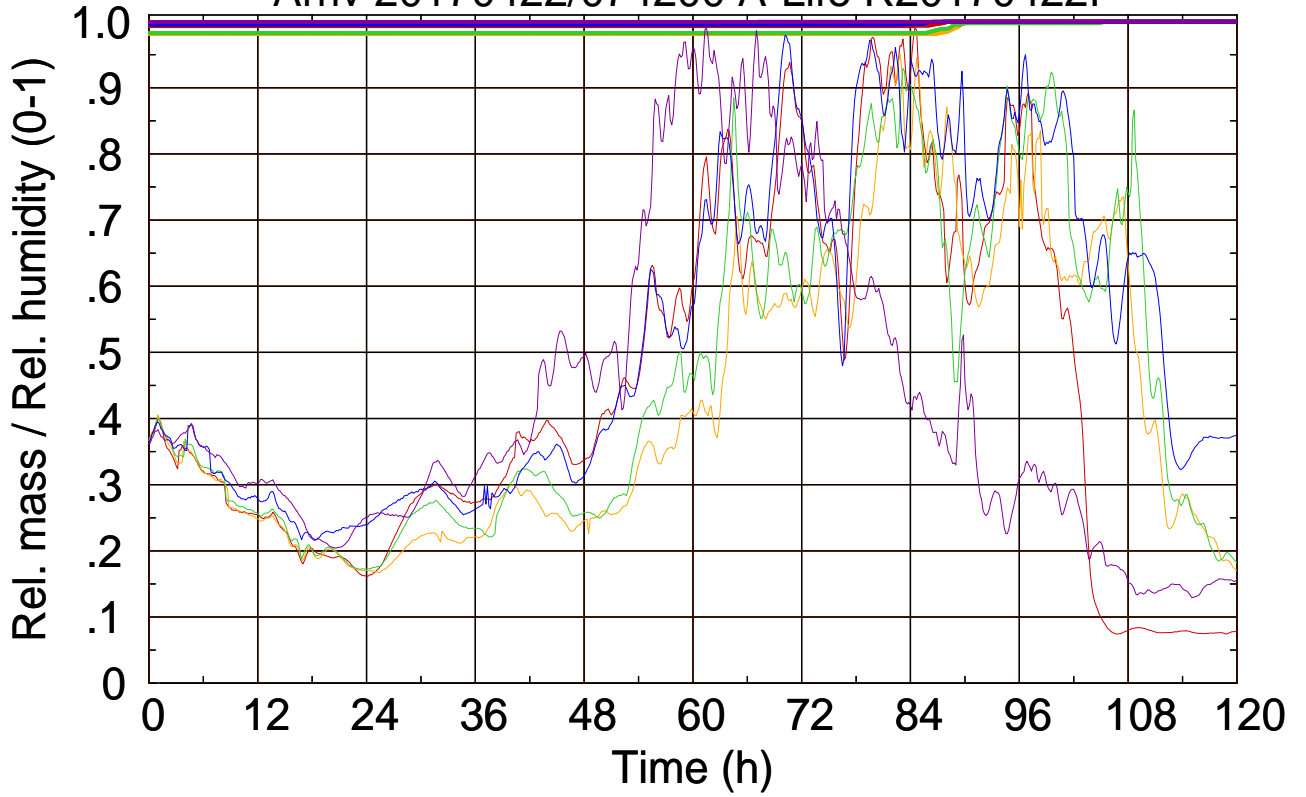

Arriv 20170422/074200 A-Life R20170422I

Arriv 20170422/074200 A-Life R20170422I

Arriv 20170422/073750 A-Life R20170422I

0 — 1 —

Arriv 20170422/073750 A-Life R20170422I

— Height

— Mixing height