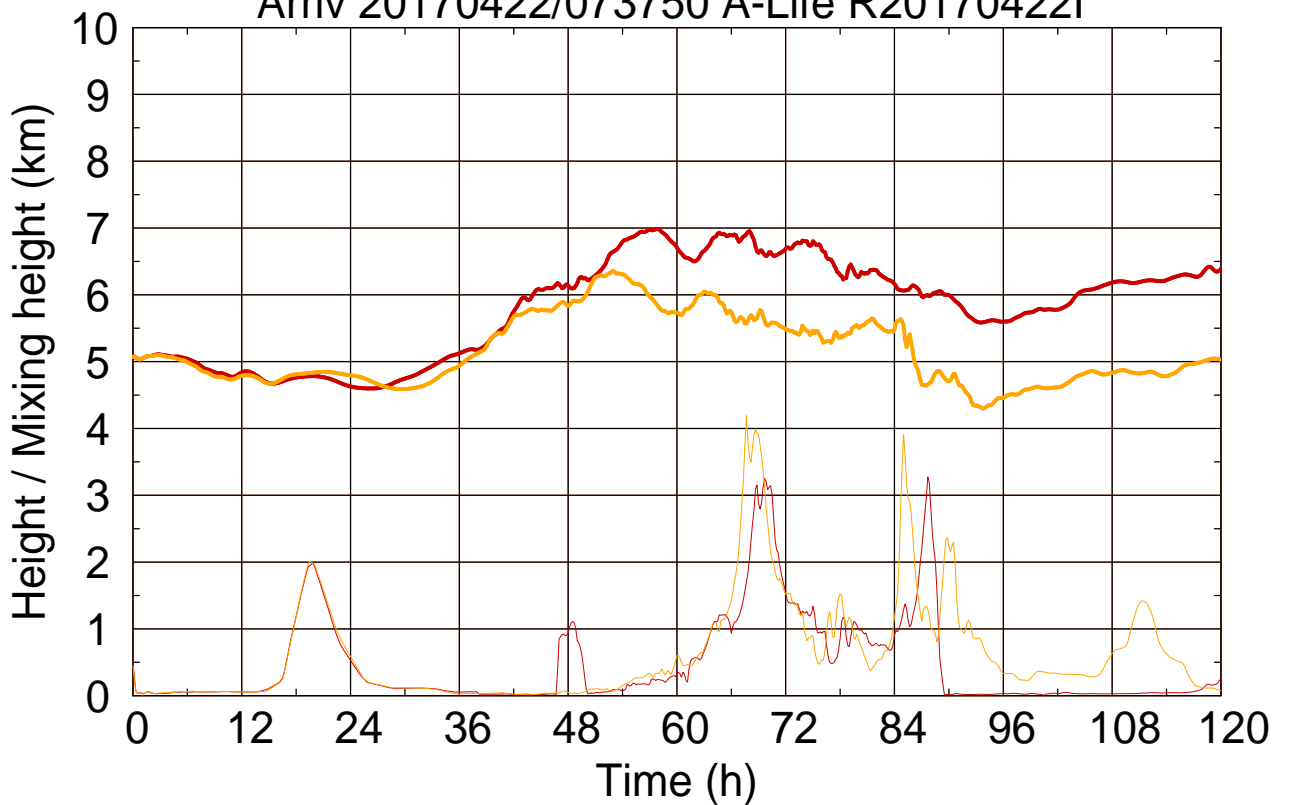

Arriv 20170422/074200 A-Life R20170422I

Arriv 20170422/074200 A-Life R20170422I

Arriv 20170422/073750 A-Life R20170422I

0 — 1 —

Arriv 20170422/073750 A-Life R20170422I

— Height

— Mixing height