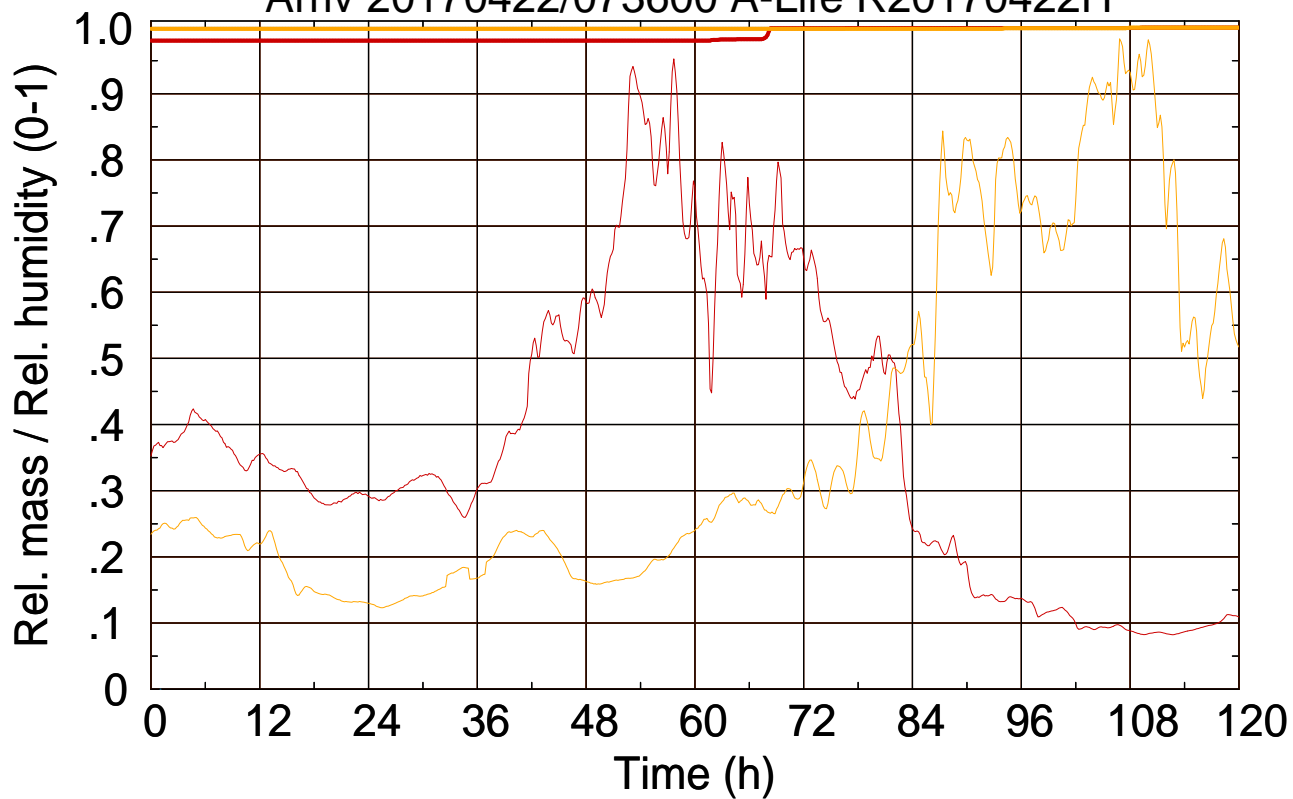

Arriv 20170422/073600 A-Life R20170422H

0 — 1 —

Arriv 20170422/073600 A-Life R20170422H

— Height — Mixing height