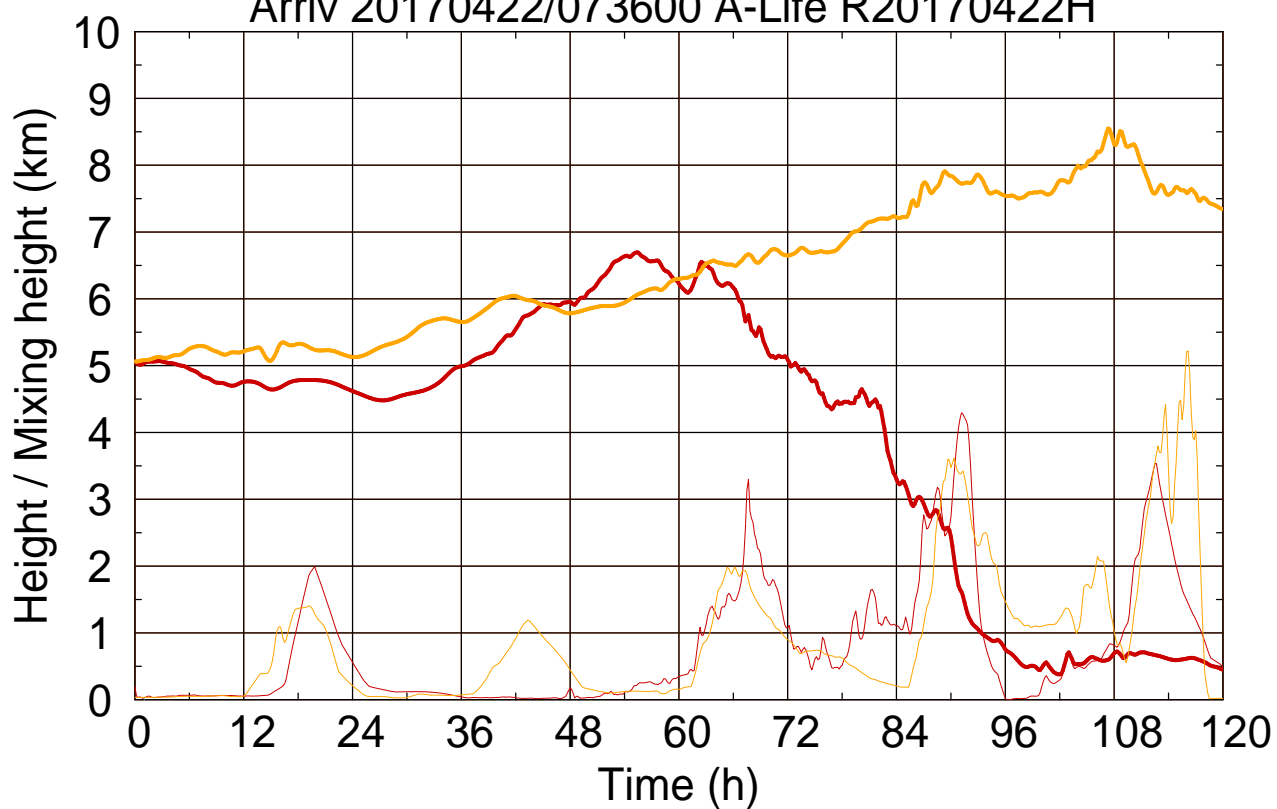

Arriv 20170422/073600 A-Life R20170422H

0 — 1 —

Arriv 20170422/073600 A-Life R20170422H

— Height — Mixing height