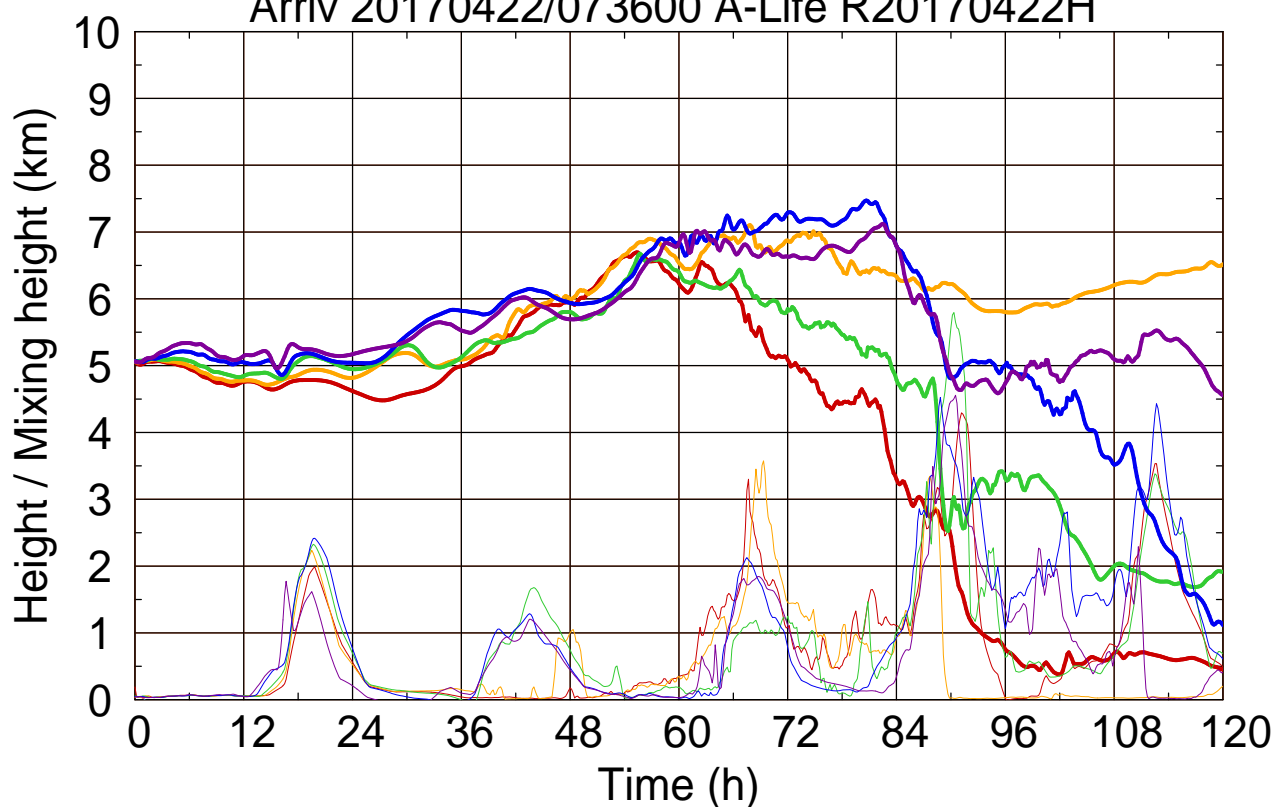

Arriv 20170422/073600 A-Life R20170422H

0 — 1 — 2 — 3 — 4 —

Arriv 20170422/073600 A-Life R20170422H

————— Height      ————— Mixing height

Arriv 20170422/072930 A-Life R20170422H

Arriv 20170422/072930 A-Life R20170422H

Arriv 20170422/072300 A-Life R20170422H

0 —

Arriv 20170422/072300 A-Life R20170422H

— Height

— Mixing height