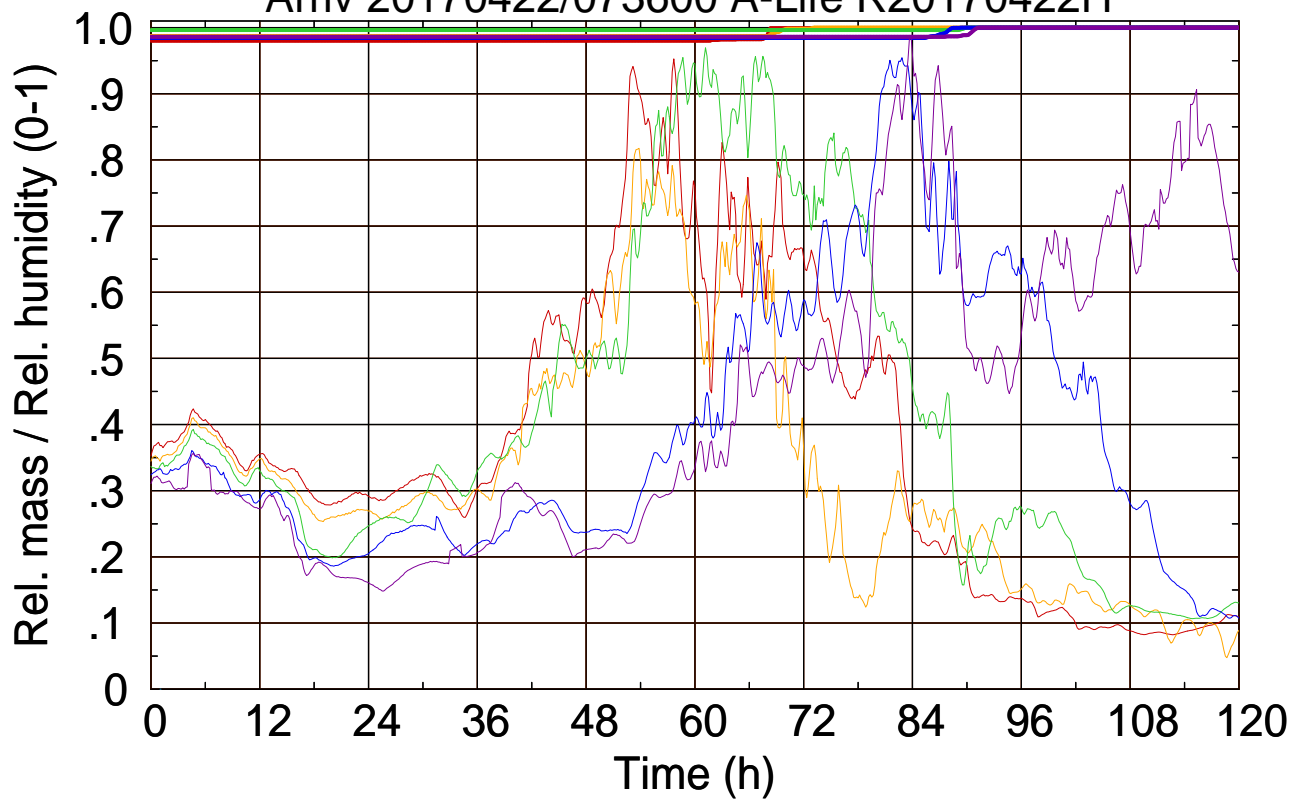

Arriv 20170422/073600 A-Life R20170422H

0 — 1 — 2 — 3 — 4 —

Arriv 20170422/073600 A-Life R20170422H

————— Height      ————— Mixing height

Arriv 20170422/072930 A-Life R20170422H

Arriv 20170422/072930 A-Life R20170422H

Arriv 20170422/072300 A-Life R20170422H

0 —

Arriv 20170422/072300 A-Life R20170422H

— Height

— Mixing height