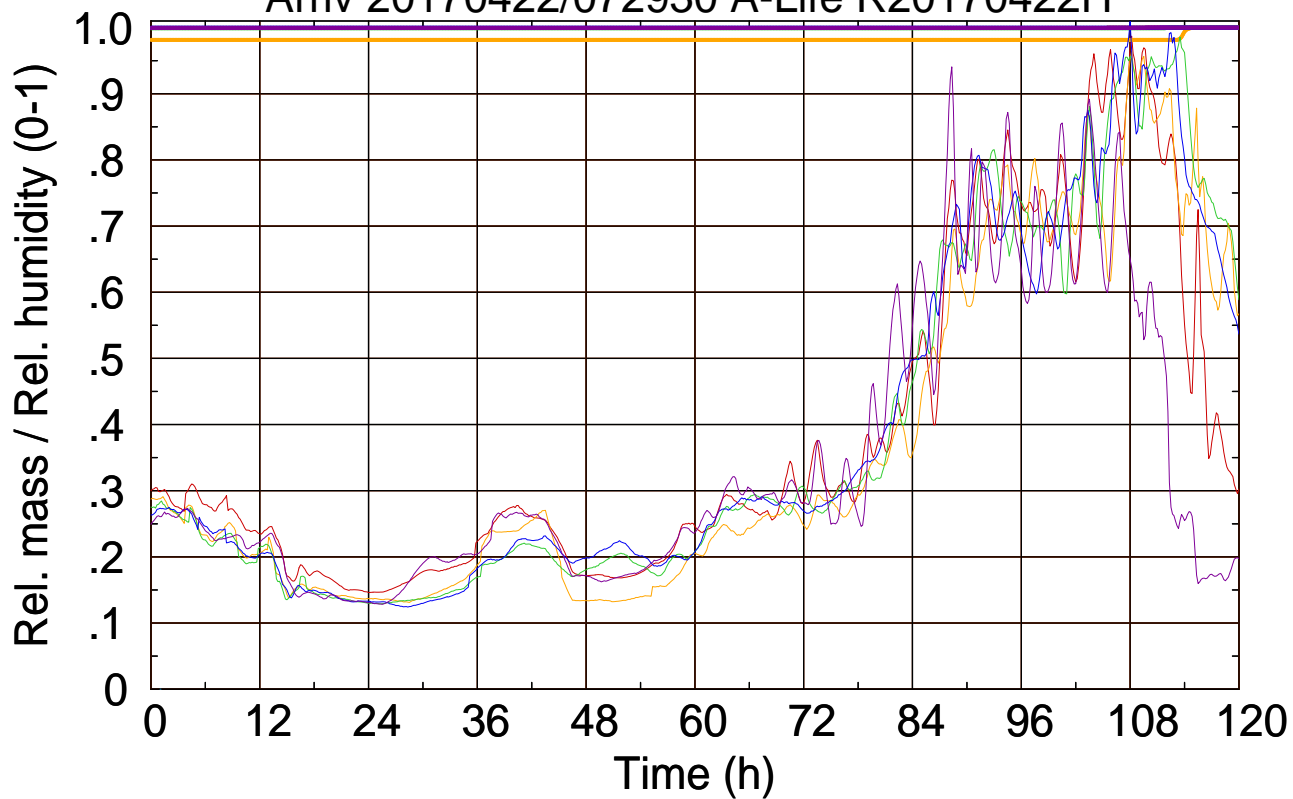

Arriv 20170422/073600 A-Life R20170422H

0 — 1 — 2 — 3 — 4 —

Arriv 20170422/073600 A-Life R20170422H

————— Height      ————— Mixing height

Arriv 20170422/072930 A-Life R20170422H

Arriv 20170422/072930 A-Life R20170422H

Arriv 20170422/072300 A-Life R20170422H

0 —

Arriv 20170422/072300 A-Life R20170422H

— Height

— Mixing height