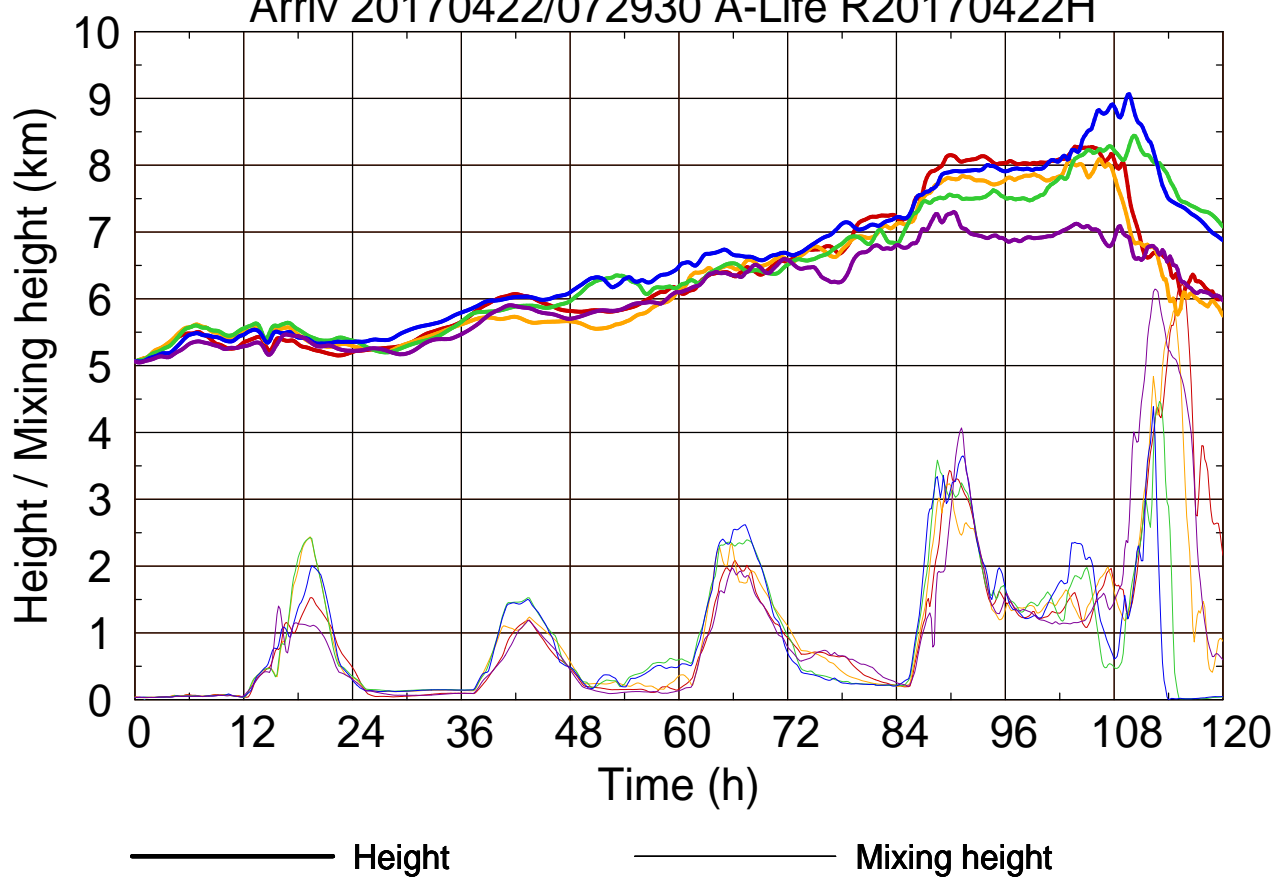

Arriv 20170422/073600 A-Life R20170422H

0 — 1 — 2 — 3 — 4 —

Arriv 20170422/073600 A-Life R20170422H

————— Height      ————— Mixing height

Arriv 20170422/072930 A-Life R20170422H

Arriv 20170422/072930 A-Life R20170422H

Arriv 20170422/072300 A-Life R20170422H

0 —

Arriv 20170422/072300 A-Life R20170422H

— Height

— Mixing height