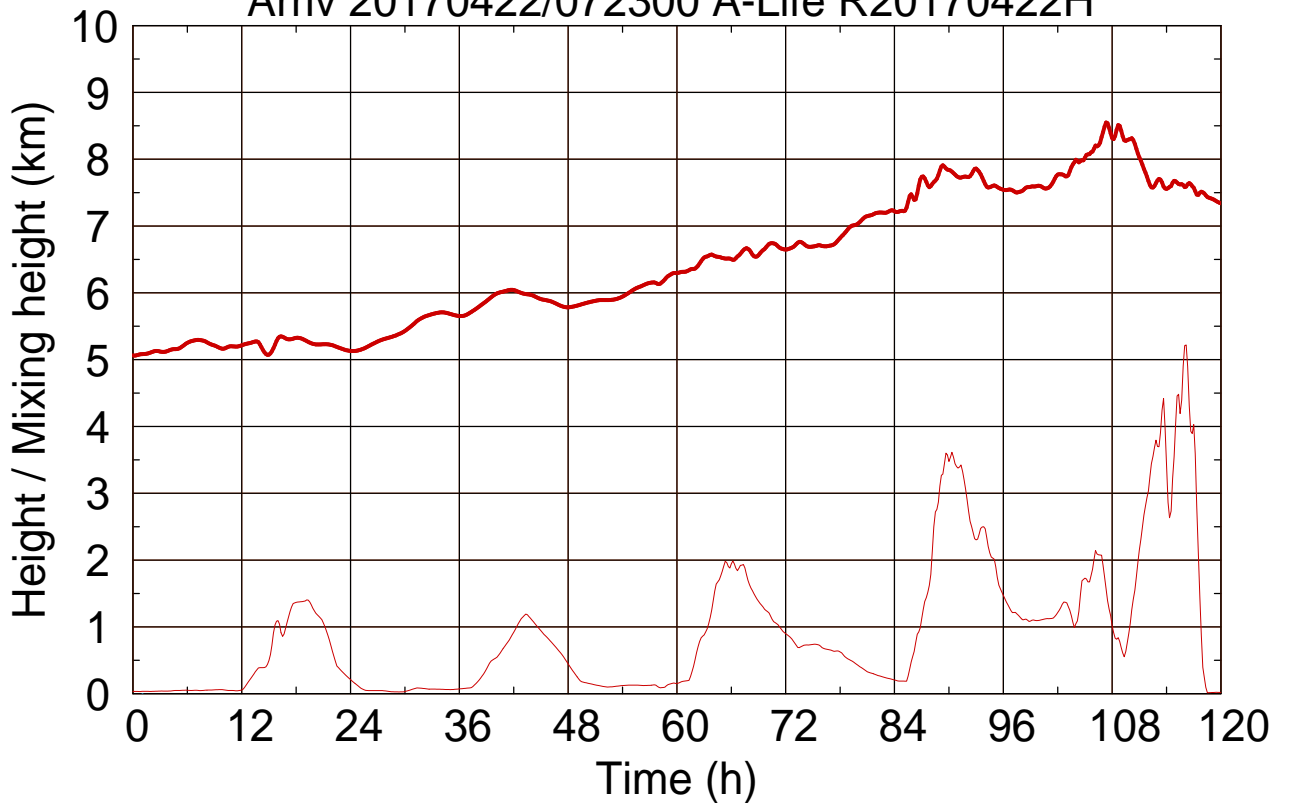

Arriv 20170422/073600 A-Life R20170422H

0 — 1 — 2 — 3 — 4 —

Arriv 20170422/073600 A-Life R20170422H

————— Height      ————— Mixing height

Arriv 20170422/072930 A-Life R20170422H

Arriv 20170422/072930 A-Life R20170422H

Arriv 20170422/072300 A-Life R20170422H

0 —

Arriv 20170422/072300 A-Life R20170422H

— Height

— Mixing height