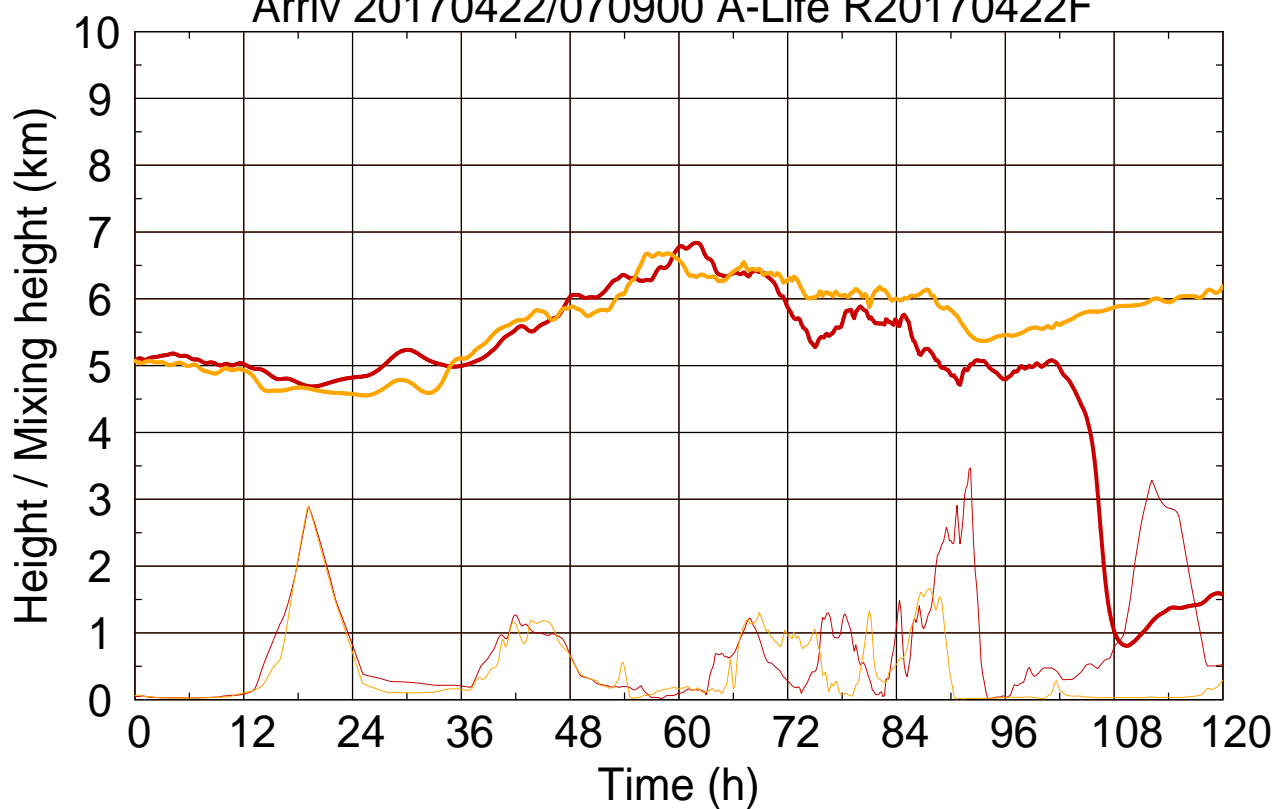

Arriv 20170422/070900 A-Life R20170422F

0 — 1 —

Arriv 20170422/070900 A-Life R20170422F

— Height — Mixing height