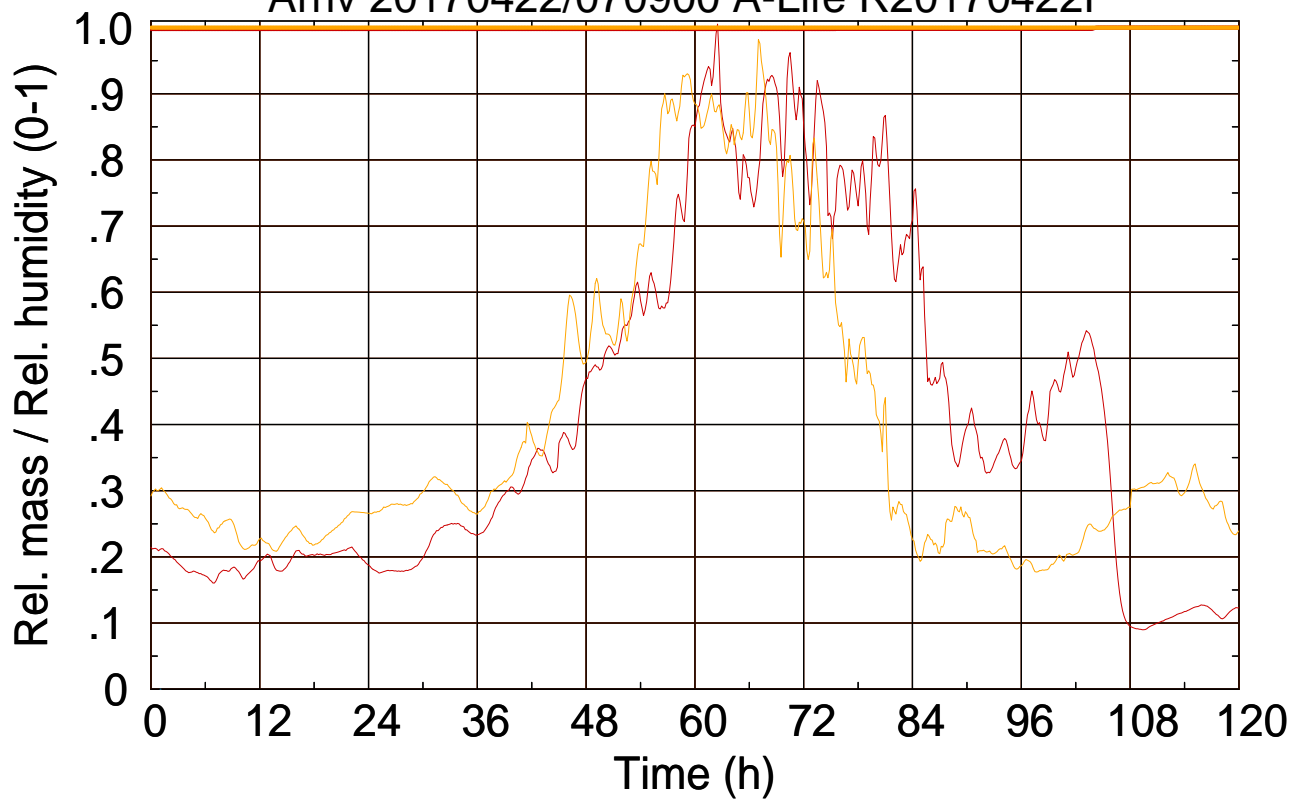

Arriv 20170422/070900 A-Life R20170422F

0 — 1 —

Arriv 20170422/070900 A-Life R20170422F

— Height — Mixing height