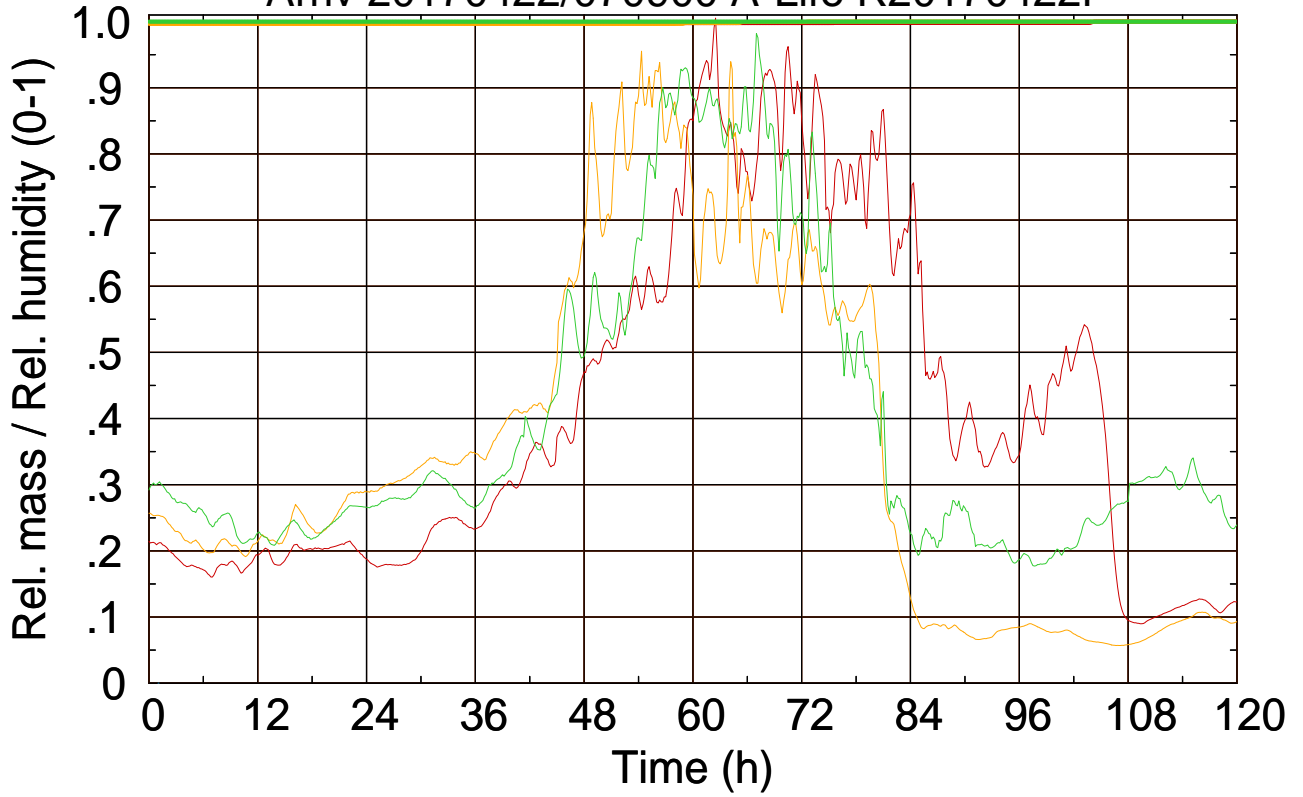

Arriv 20170422/070900 A-Life R20170422F

0 — 1 — 2 —

Arriv 20170422/070900 A-Life R20170422F

— Height

— Mixing height