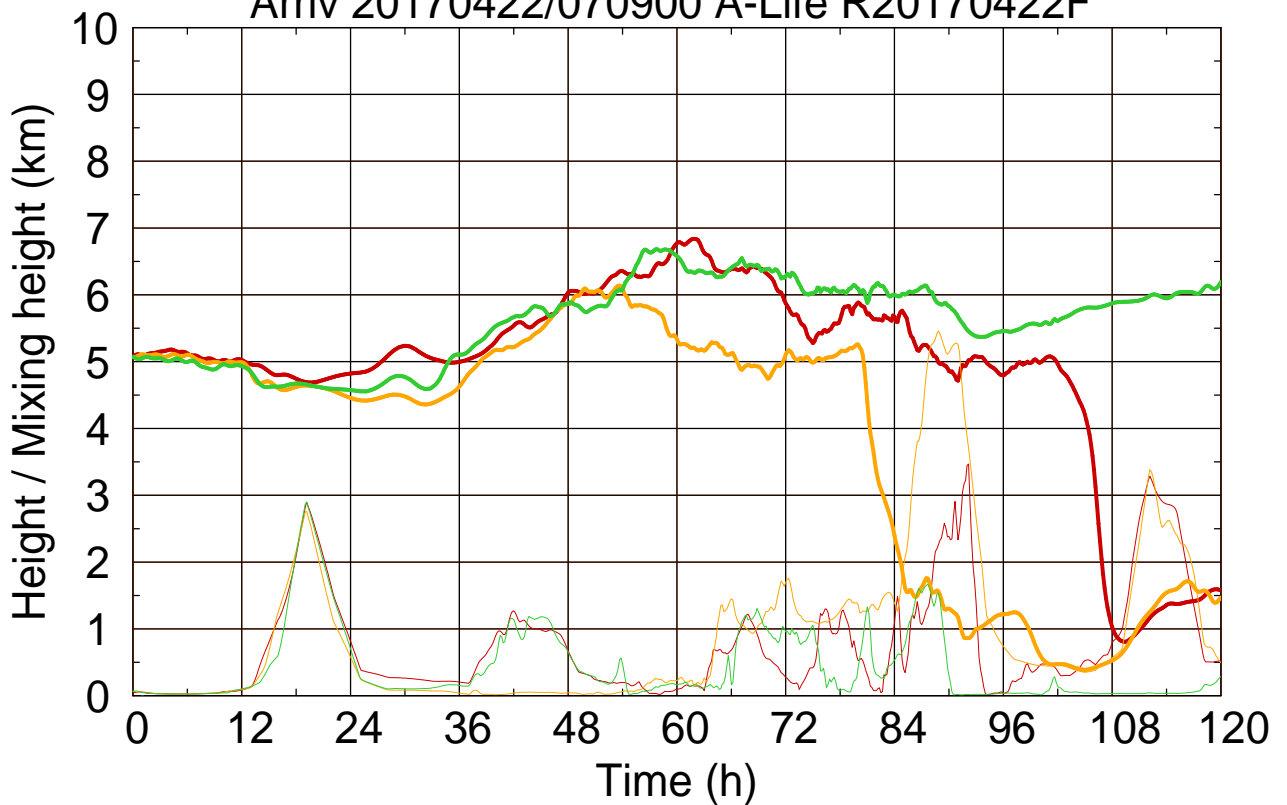

Arriv 20170422/070900 A-Life R20170422F

0 — 1 — 2 —

Arriv 20170422/070900 A-Life R20170422F

— Height

— Mixing height