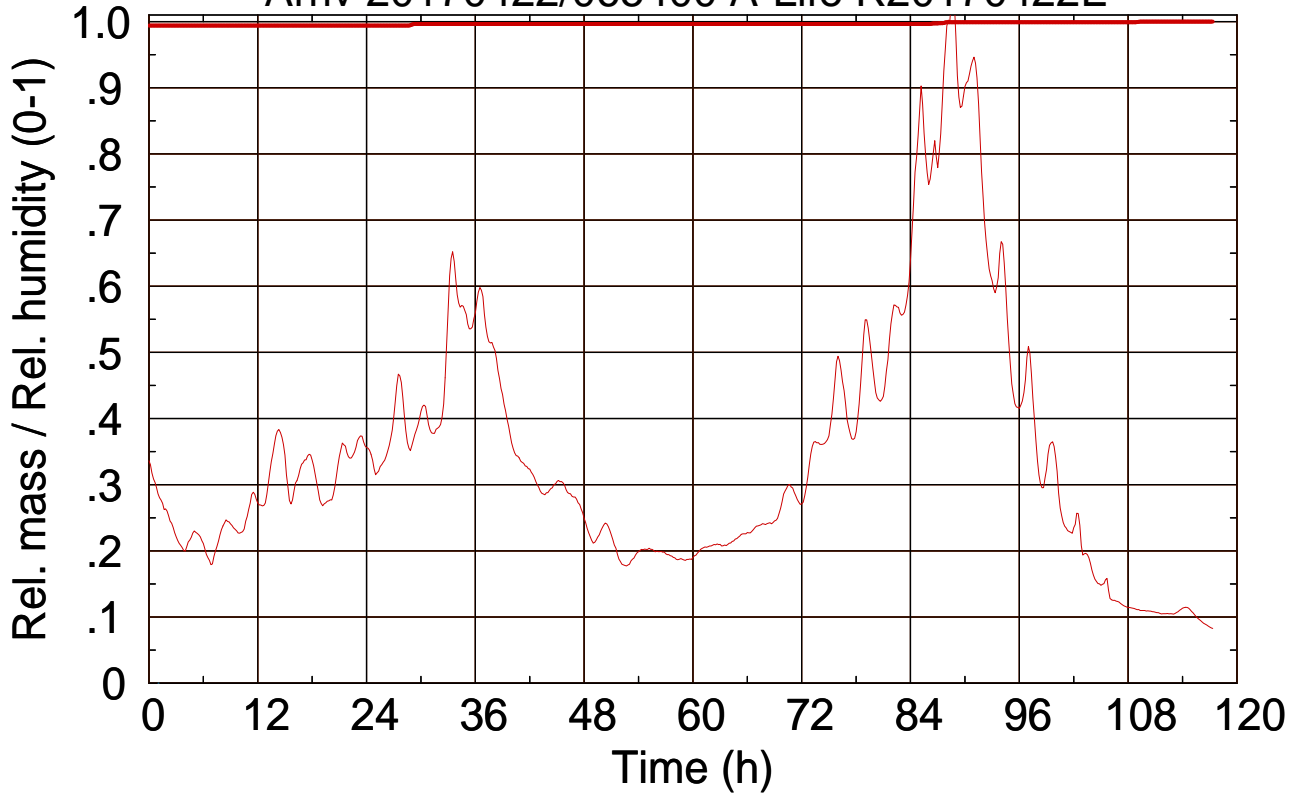

Arriv 20170422/065400 A-Life R20170422E

0 —

Arriv 20170422/065400 A-Life R20170422E

—— Height

—— Mixing height