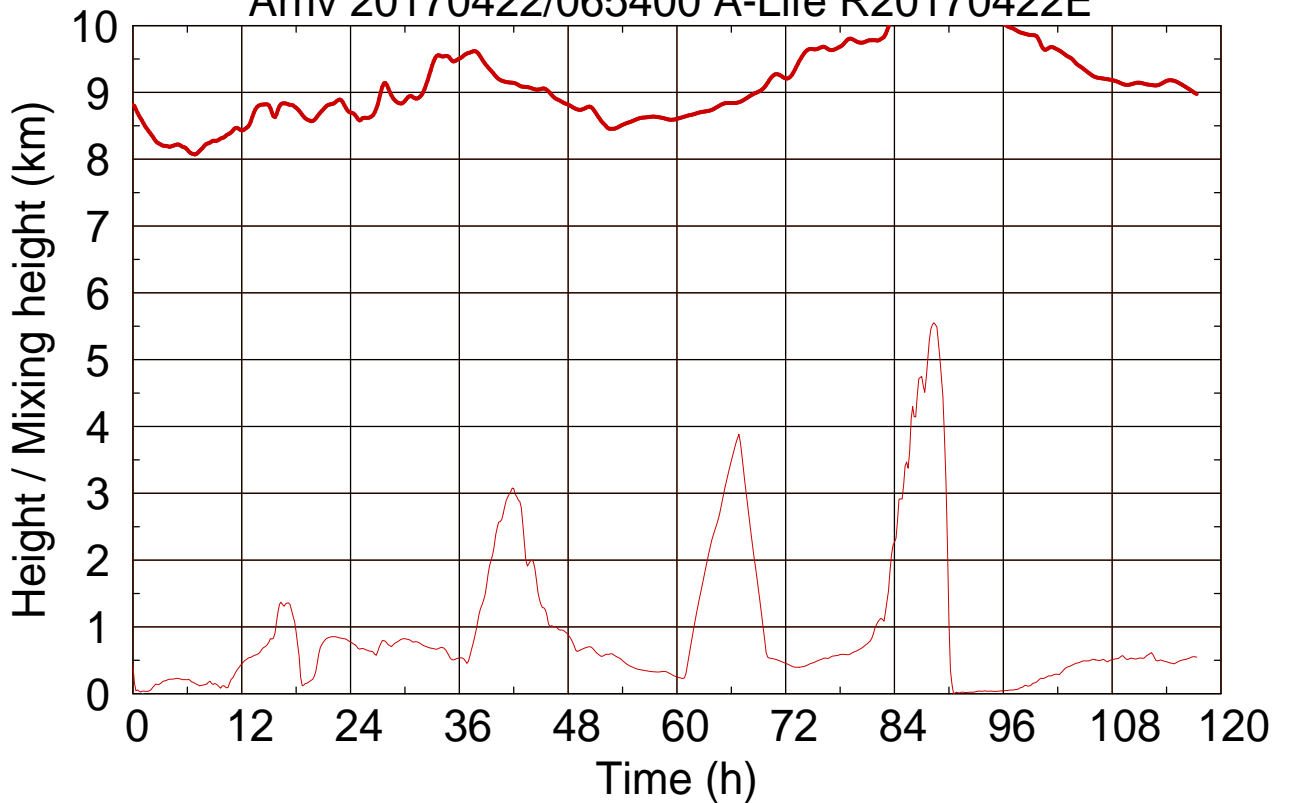

Arriv 20170422/065400 A-Life R20170422E

0 —

Arriv 20170422/065400 A-Life R20170422E

—— Height

—— Mixing height