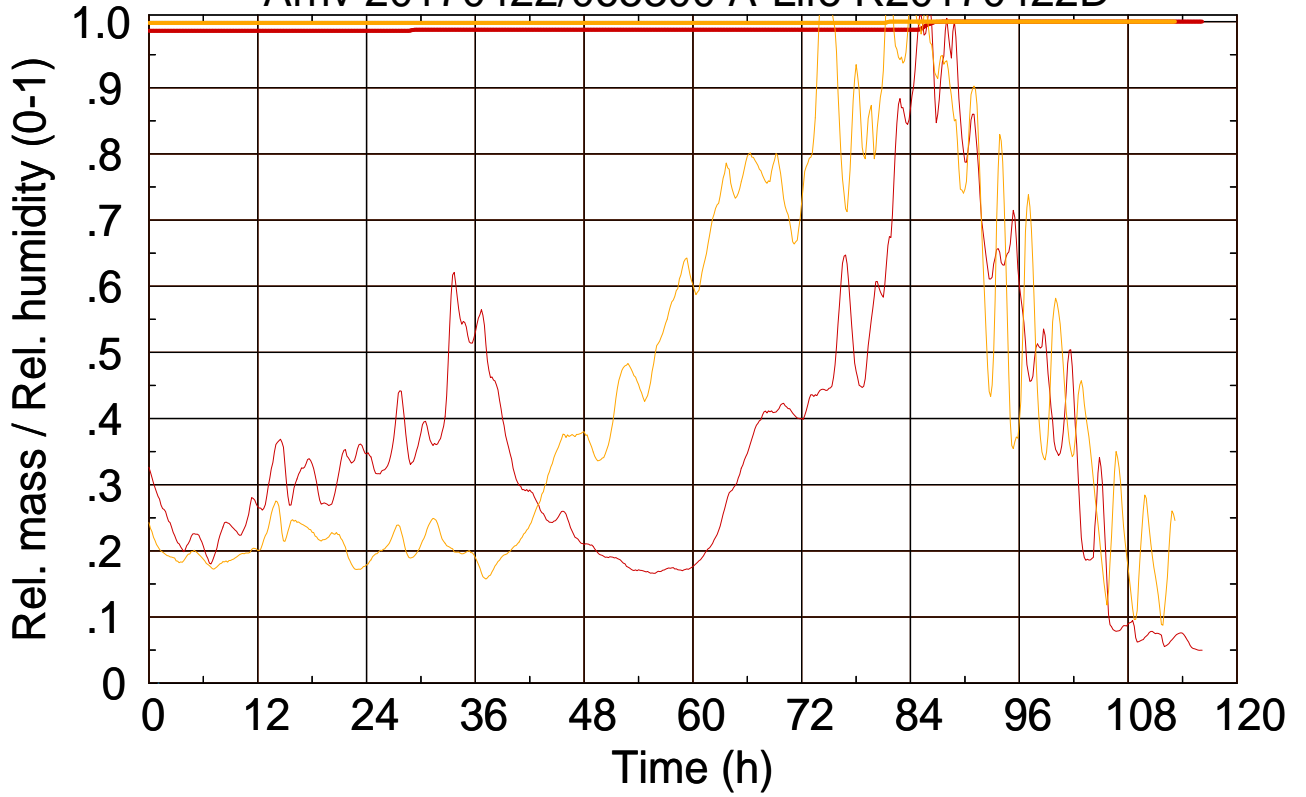

Arriv 20170422/065300 A-Life R20170422D

0 — 1 —

Arriv 20170422/065300 A-Life R20170422D

— Height

— Mixing height