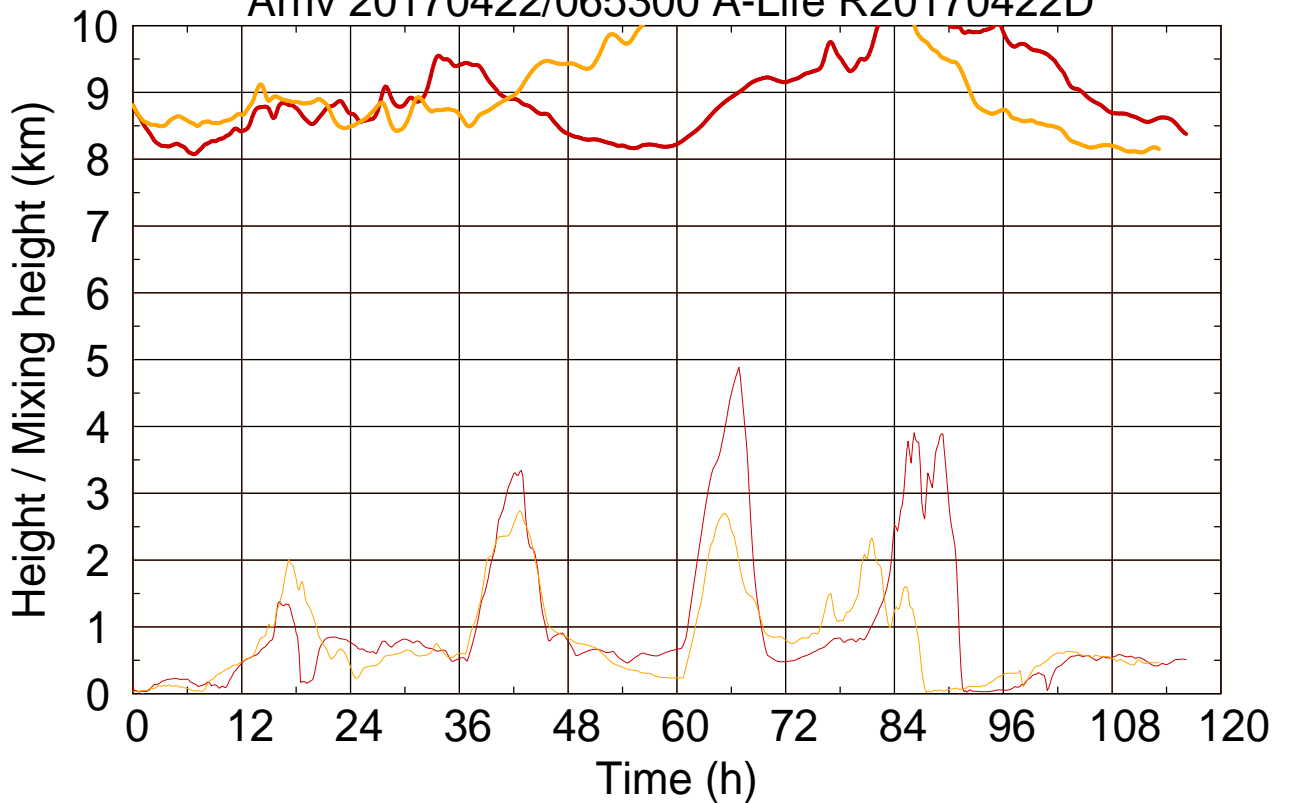

Arriv 20170422/065300 A-Life R20170422D

0 — 1 —

Arriv 20170422/065300 A-Life R20170422D

— Height

— Mixing height