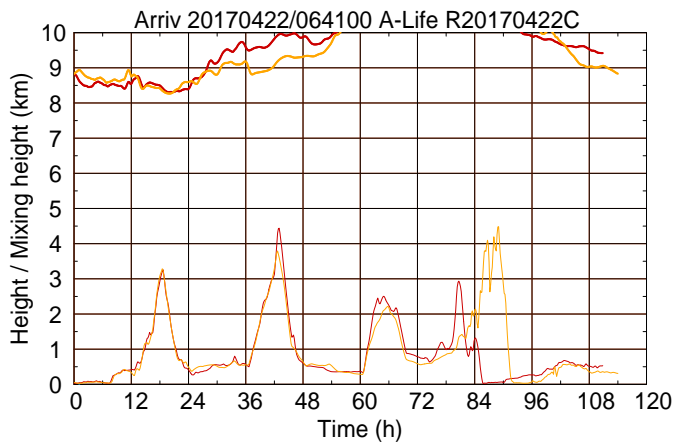

Level #2 of flight 170422a

— Height — Mixing height