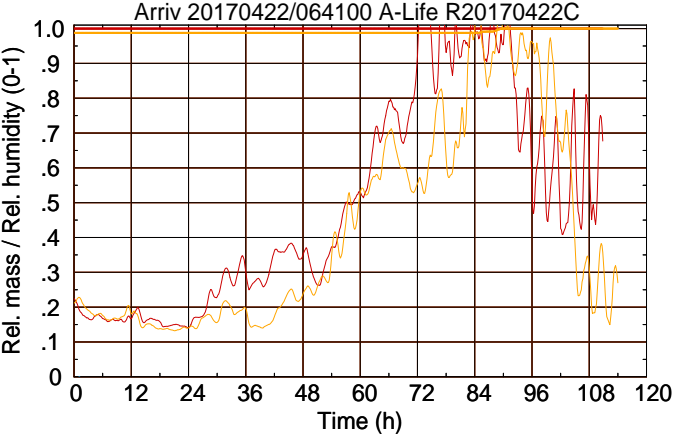

Level #2 of flight 170422a

— Height — Mixing height