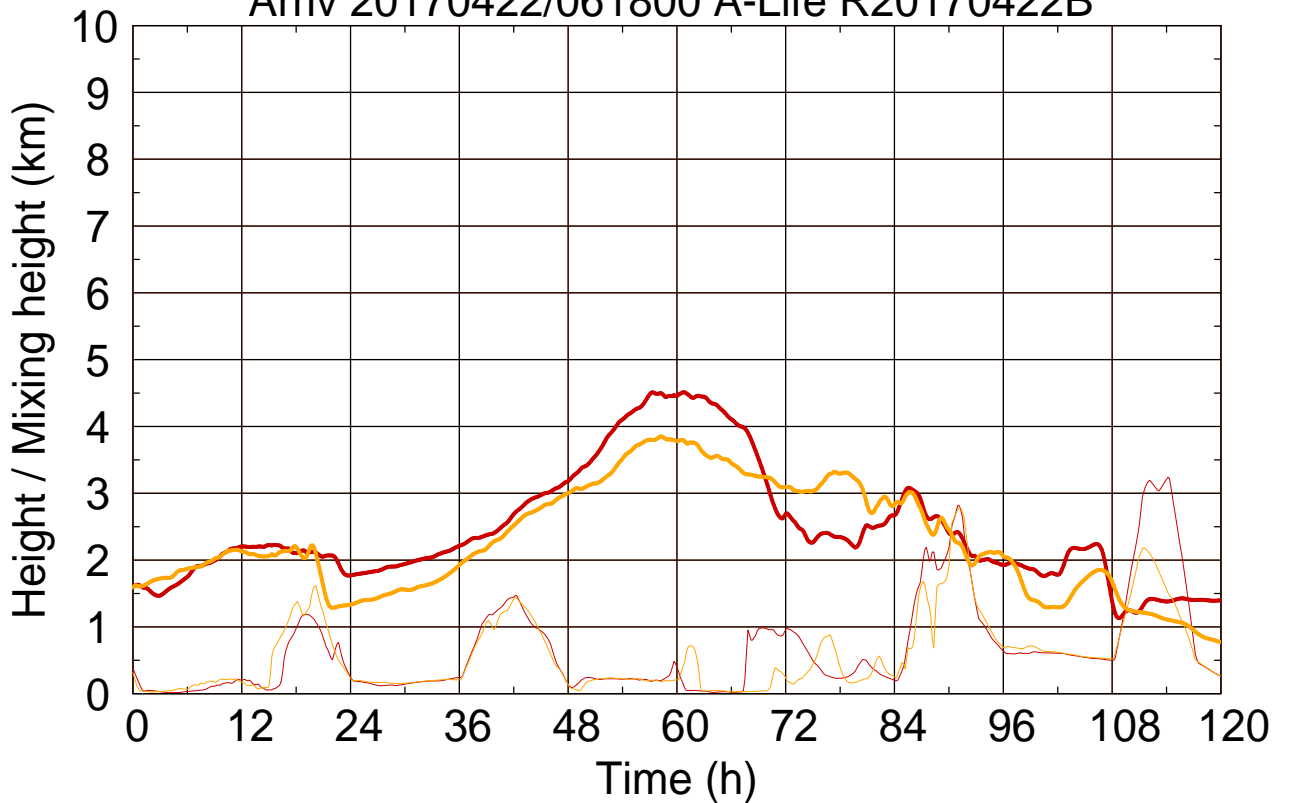

Arriv 20170422/061800 A-Life R20170422B

0 — 1

Arriv 20170422/061800 A-Life R20170422B

— Height

— Mixing height