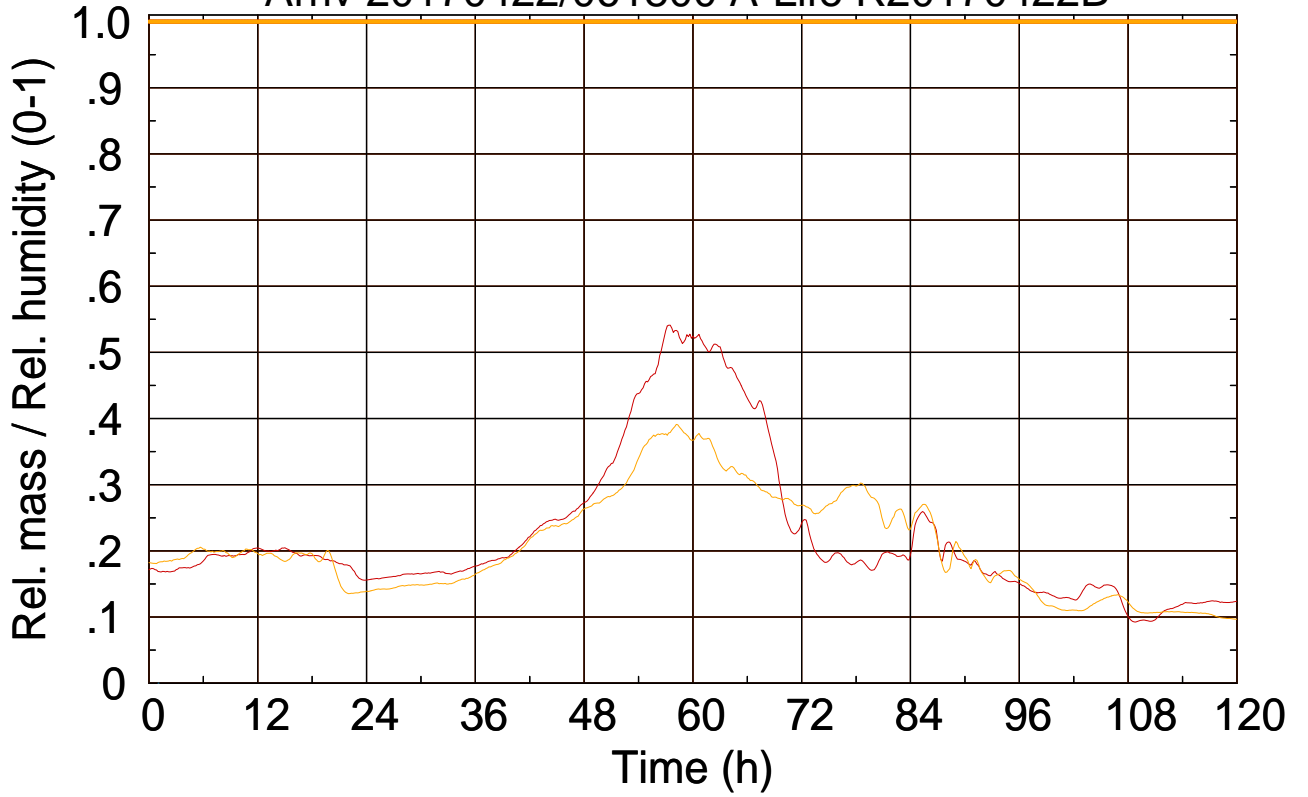

Arriv 20170422/061800 A-Life R20170422B

0 — 1

Arriv 20170422/061800 A-Life R20170422B

— Height

— Mixing height