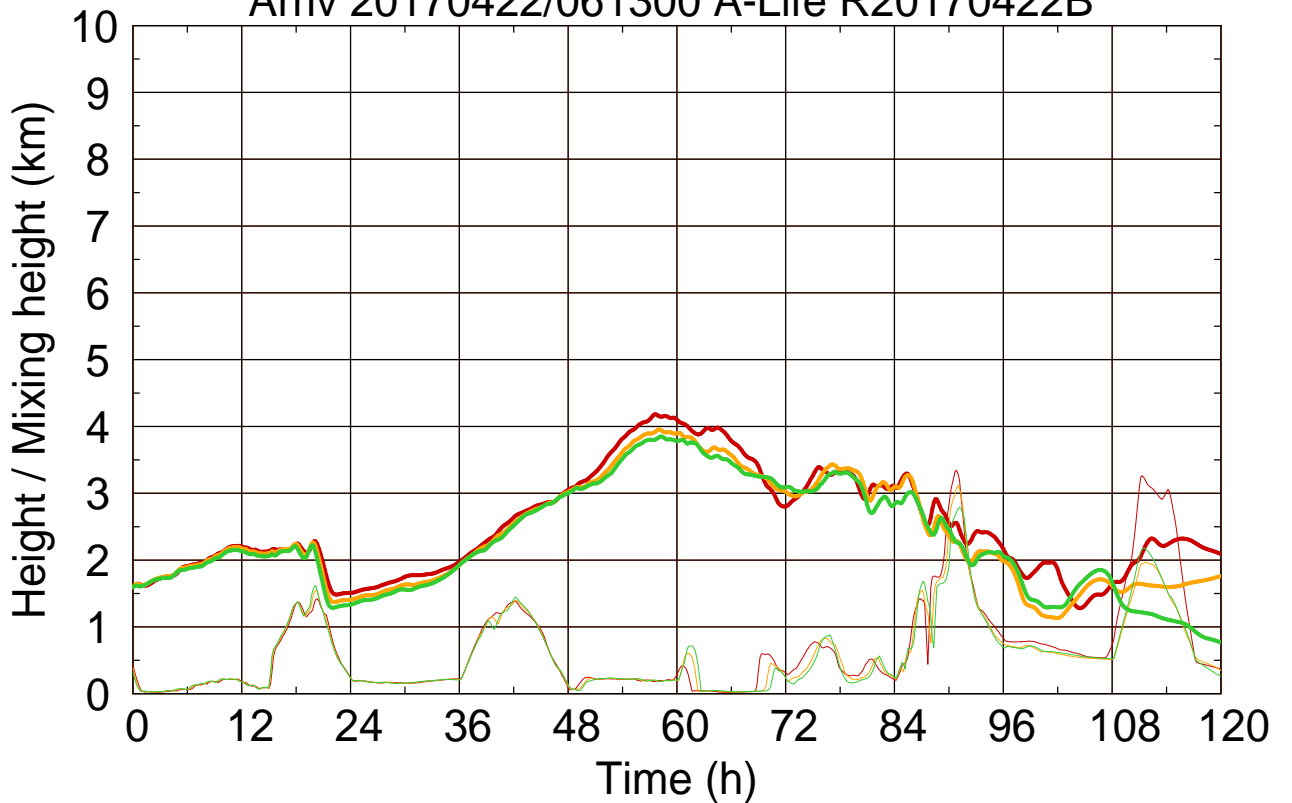

Arriv 20170422/061800 A-Life R20170422B

Arriv 20170422/061800 A-Life R20170422B

Arriv 20170422/061300 A-Life R20170422B

0 — 1 — 2 —

Arriv 20170422/061300 A-Life R20170422B

— Height

— Mixing height