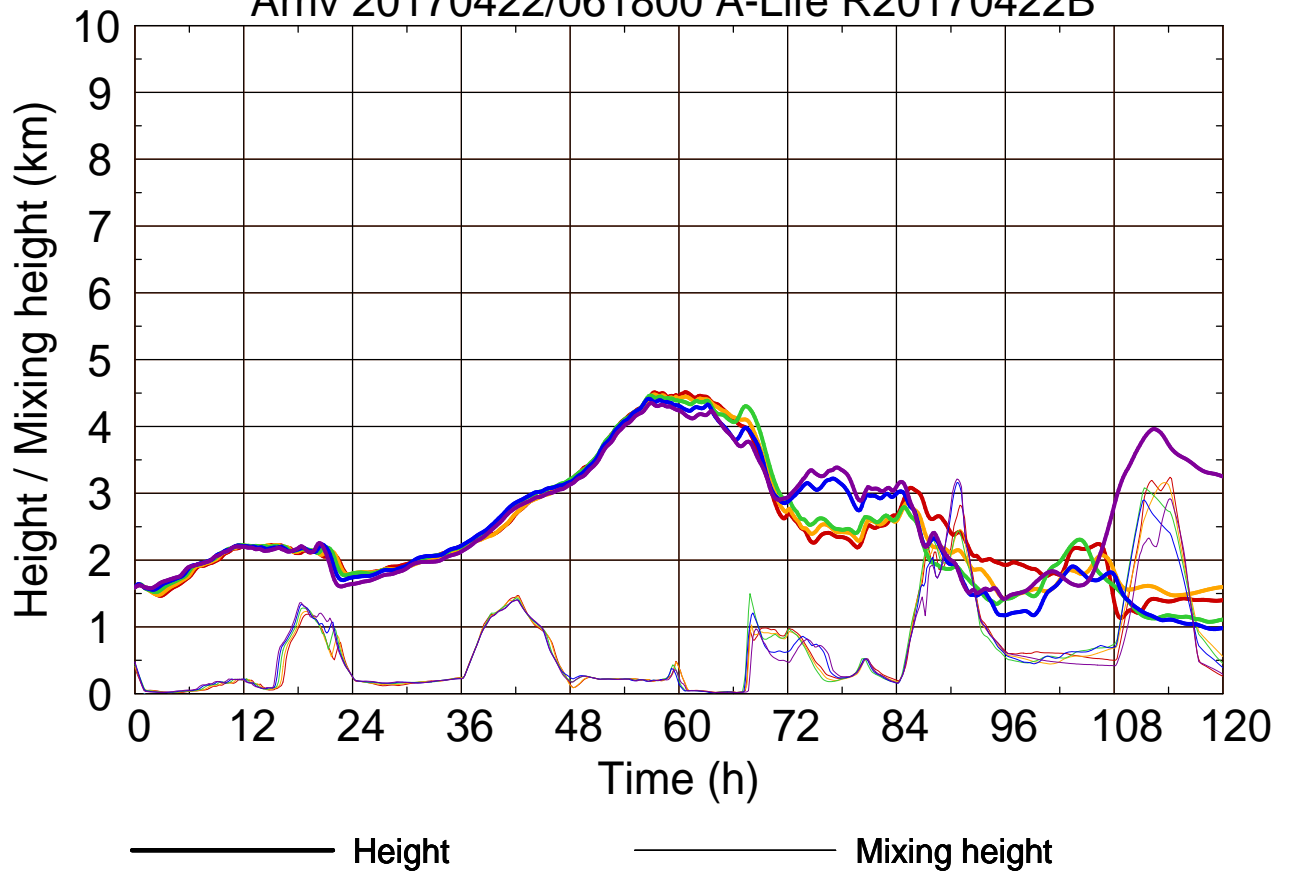

Arriv 20170422/061800 A-Life R20170422B

Arriv 20170422/061800 A-Life R20170422B

Arriv 20170422/061300 A-Life R20170422B

0 — 1 — 2 —

Arriv 20170422/061300 A-Life R20170422B

— Height

— Mixing height