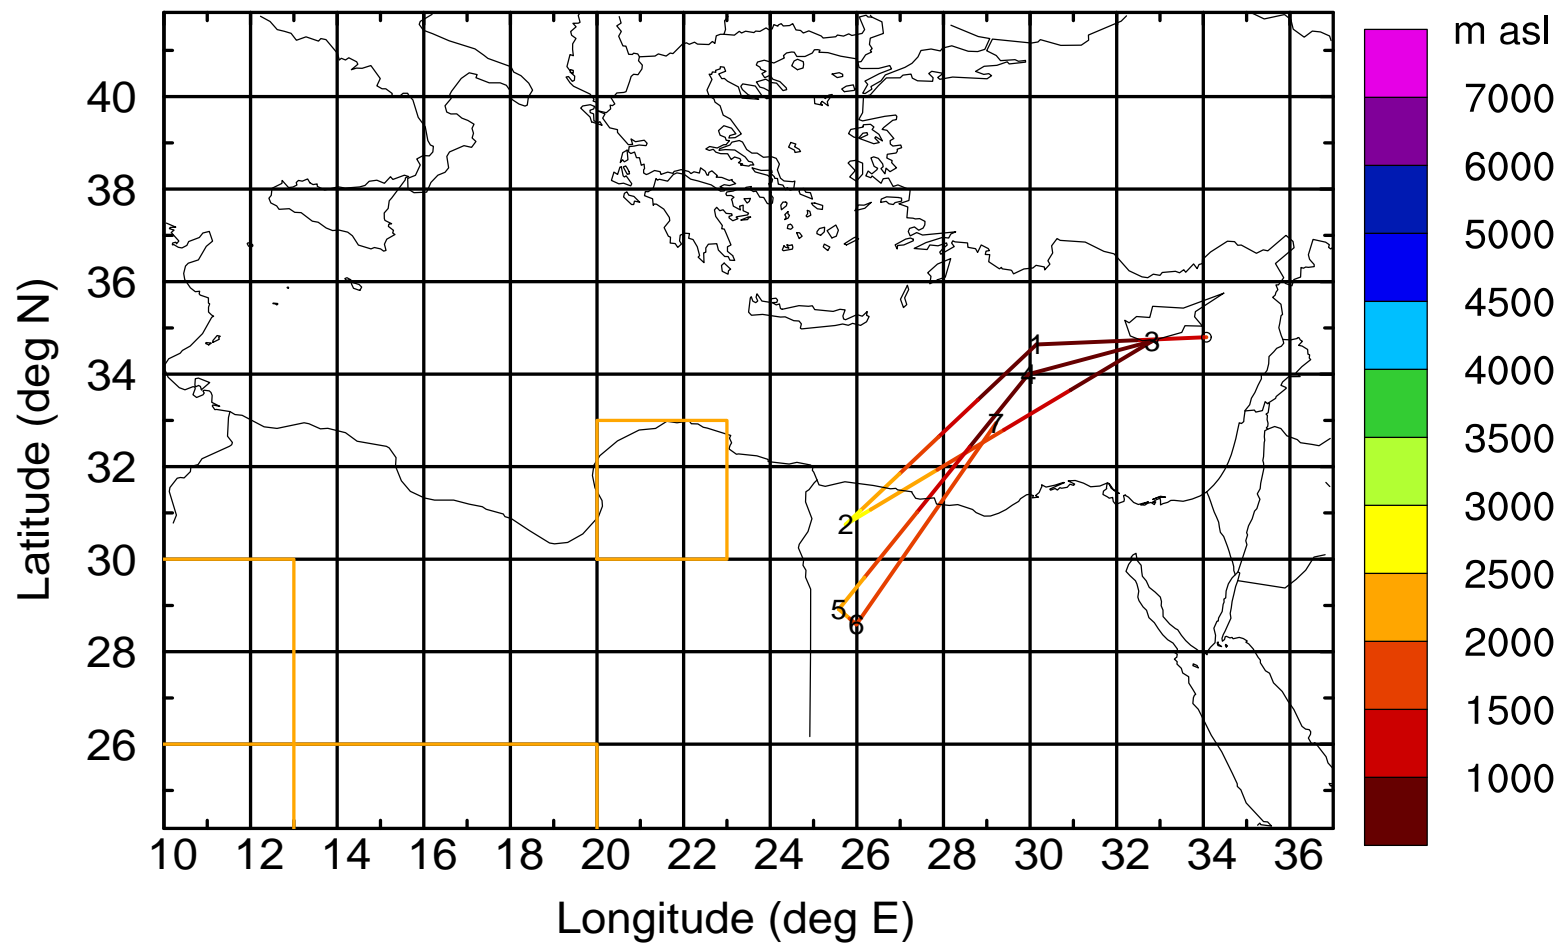

BWD 20170422/21 -84H = 19/09 UTC

Paphos ground station 20170422

BWD 20170422/21 -85H = 19/08 UTC

Paphos ground station 20170422

BWD 20170422/21 -86H = 19/07 UTC

Paphos ground station 20170422

BWD 20170422/21 -87H = 19/06 UTC