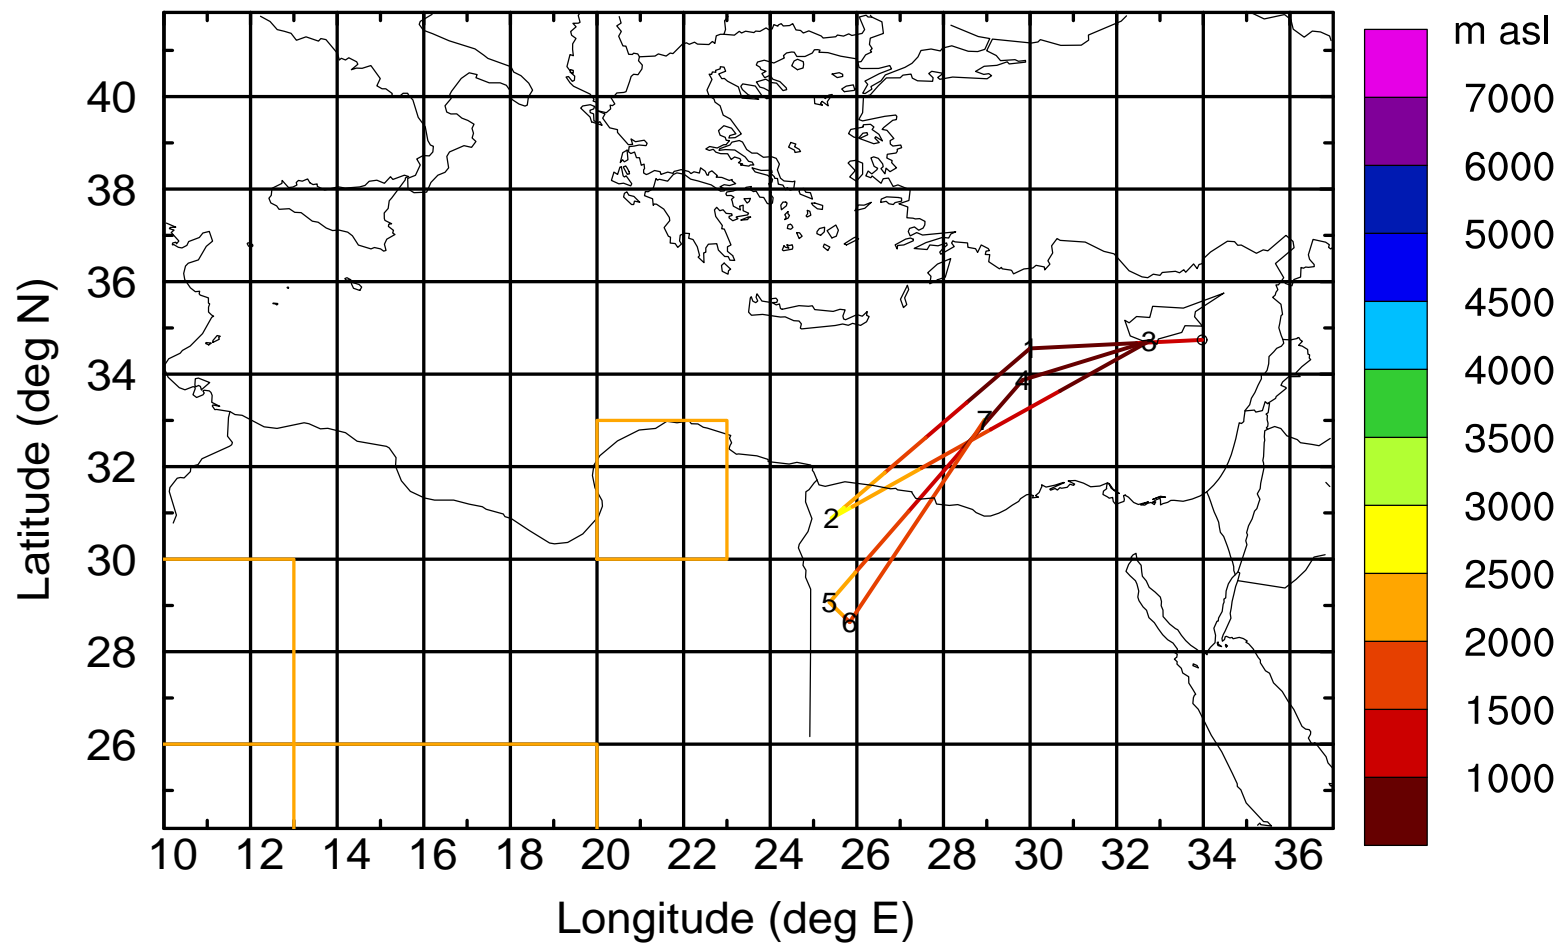

BWD 20170422/21 -84H = 19/09 UTC

Paphos ground station 20170422

BWD 20170422/21 -85H = 19/08 UTC

Paphos ground station 20170422

BWD 20170422/21 -86H = 19/07 UTC

Paphos ground station 20170422

BWD 20170422/21 -87H = 19/06 UTC