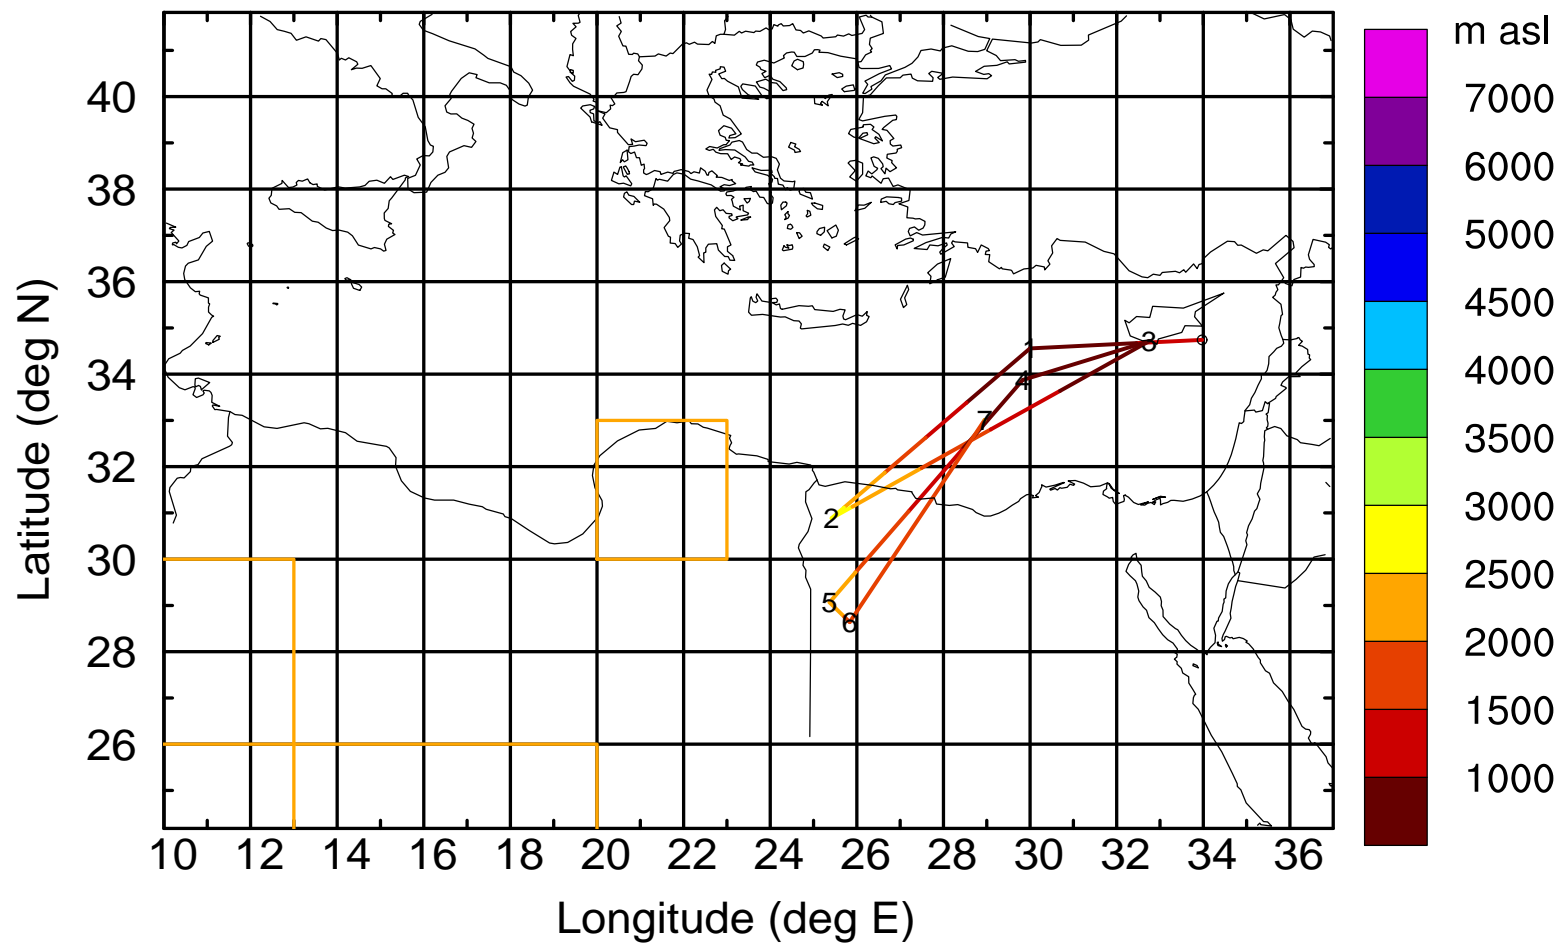

BWD 20170422/21 -84H = 19/09 UTC

Paphos ground station 20170422

BWD 20170422/21 -85H = 19/08 UTC

Paphos ground station 20170422

BWD 20170422/21 -86H = 19/07 UTC

Paphos ground station 20170422

BWD 20170422/21 -87H = 19/06 UTC