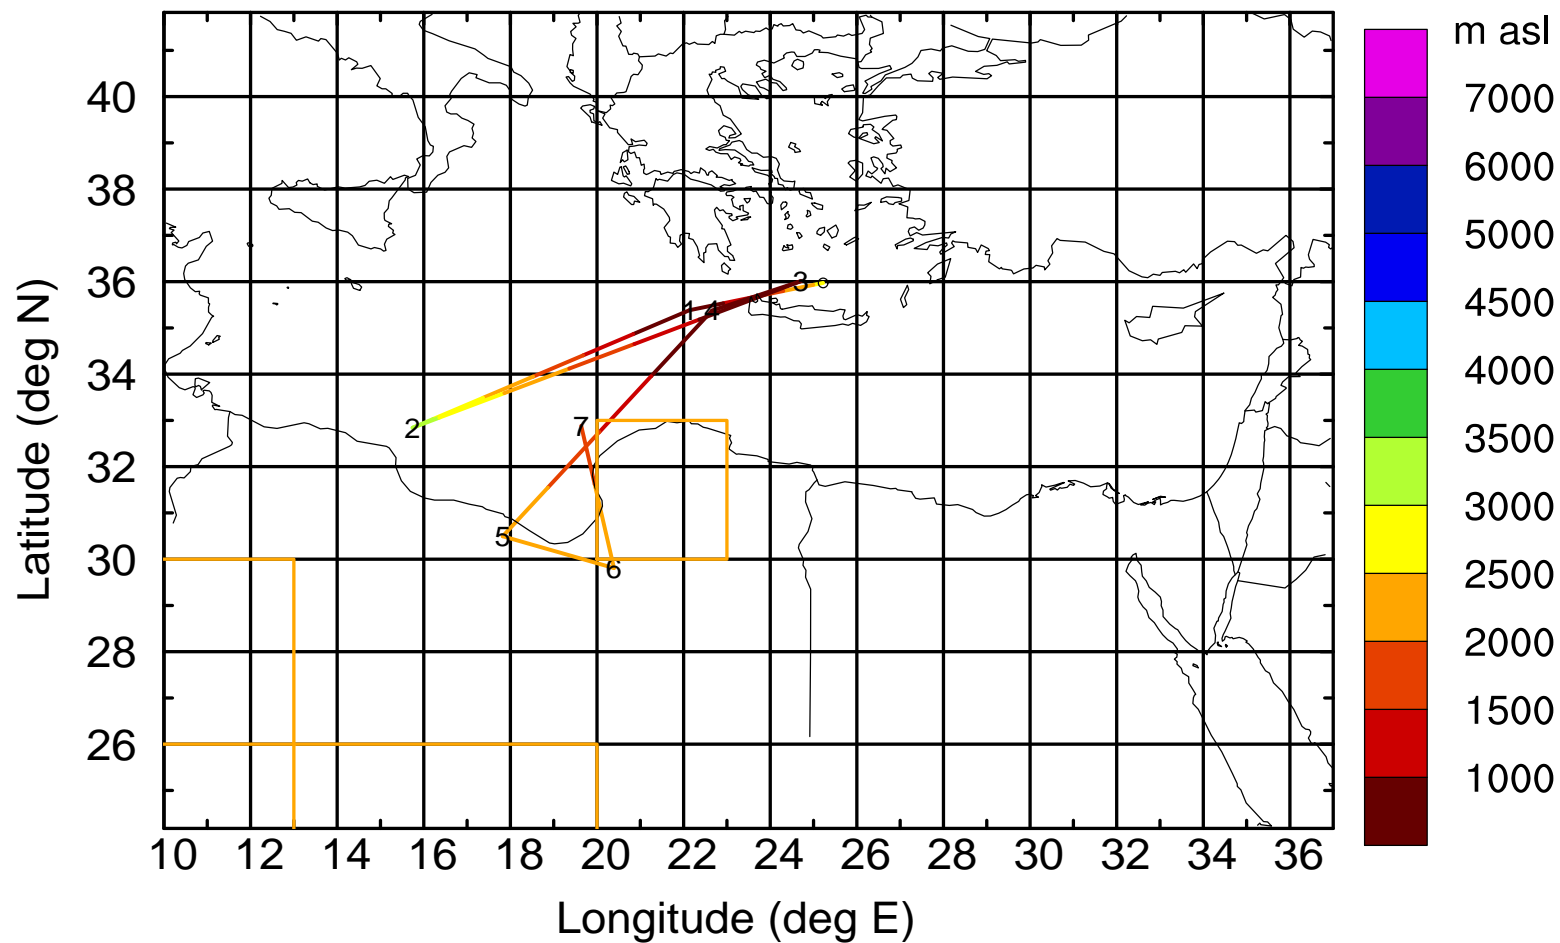

BWD 20170422/21-112H = 18/05 UTC

Paphos ground station 20170422

BWD 20170422/21-113H = 18/04 UTC

Paphos ground station 20170422

BWD 20170422/21-114H = 18/03 UTC

Paphos ground station 20170422

BWD 20170422/21-115H = 18/02 UTC