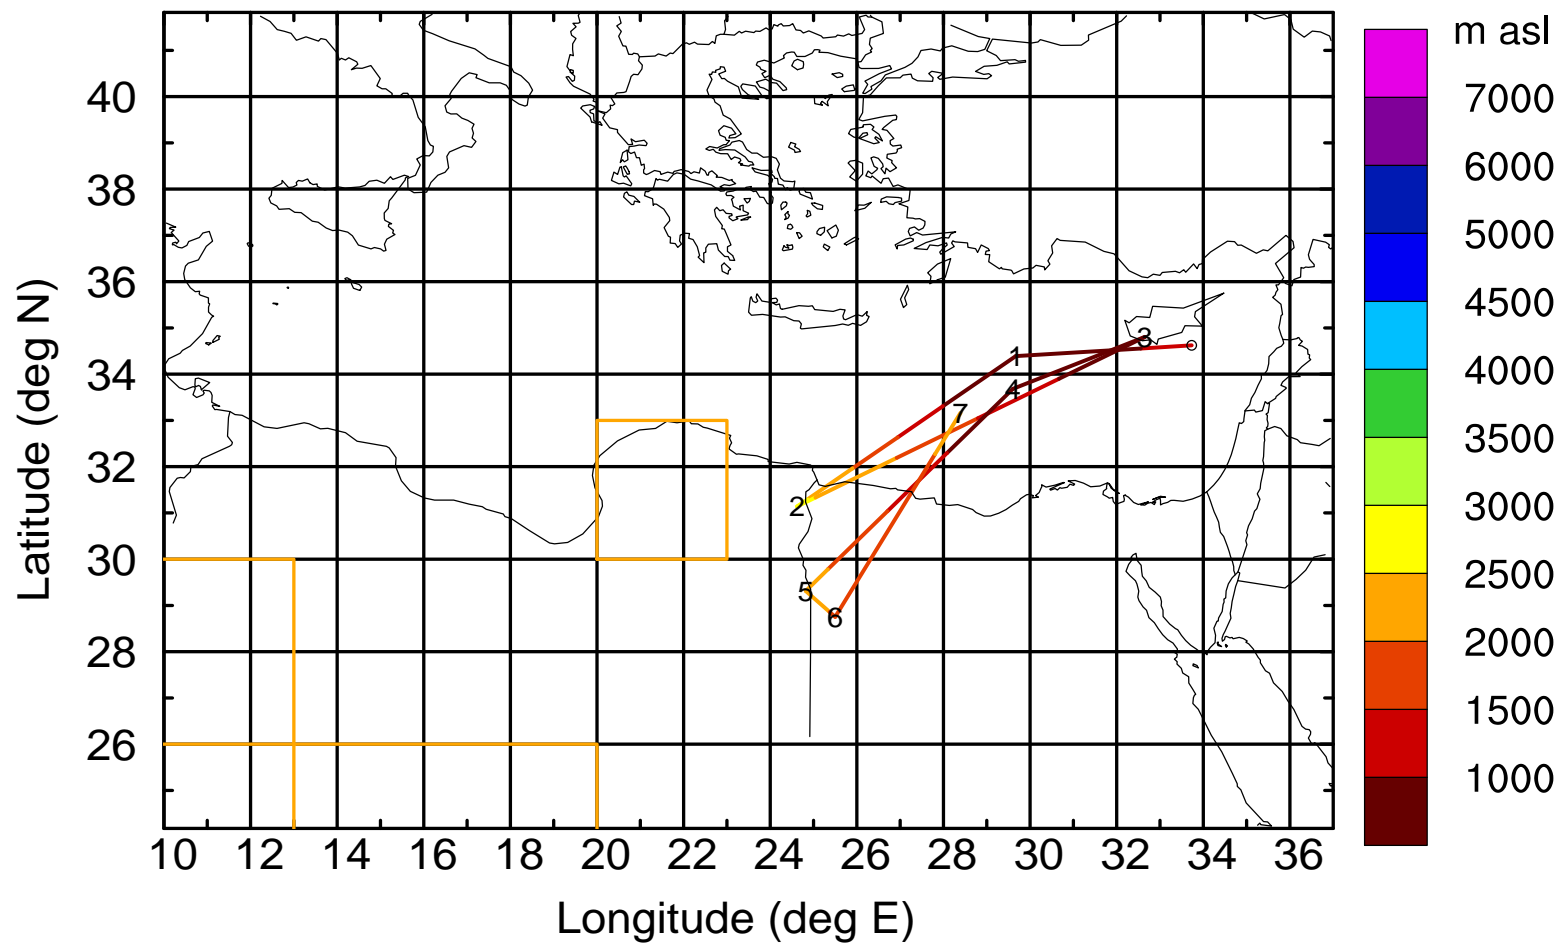

Paphos ground station 20170422

BWD 20170422/21 -89H = 19/04 UTC