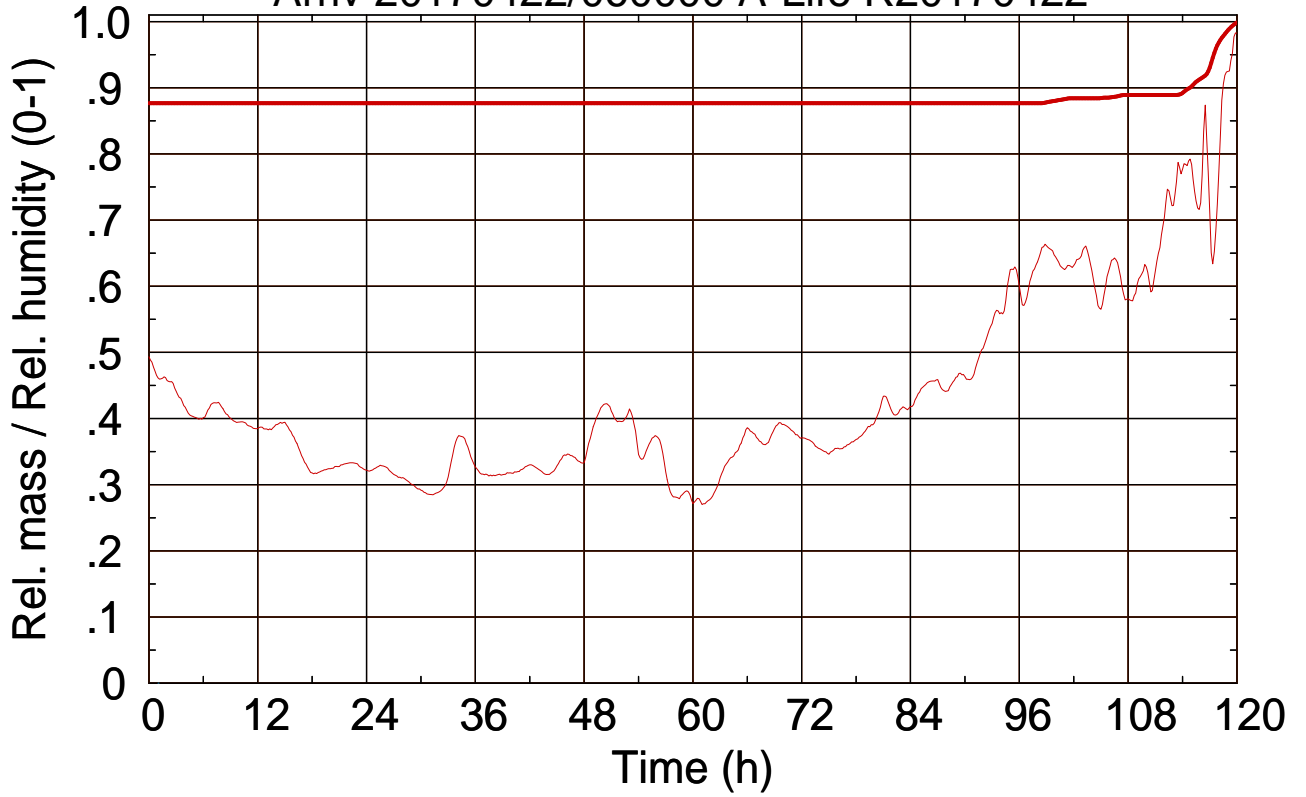

Arriv 20170422/060000 A-Life R20170422

0

Arriv 20170422/060000 A-Life R20170422

— Height

— Mixing height