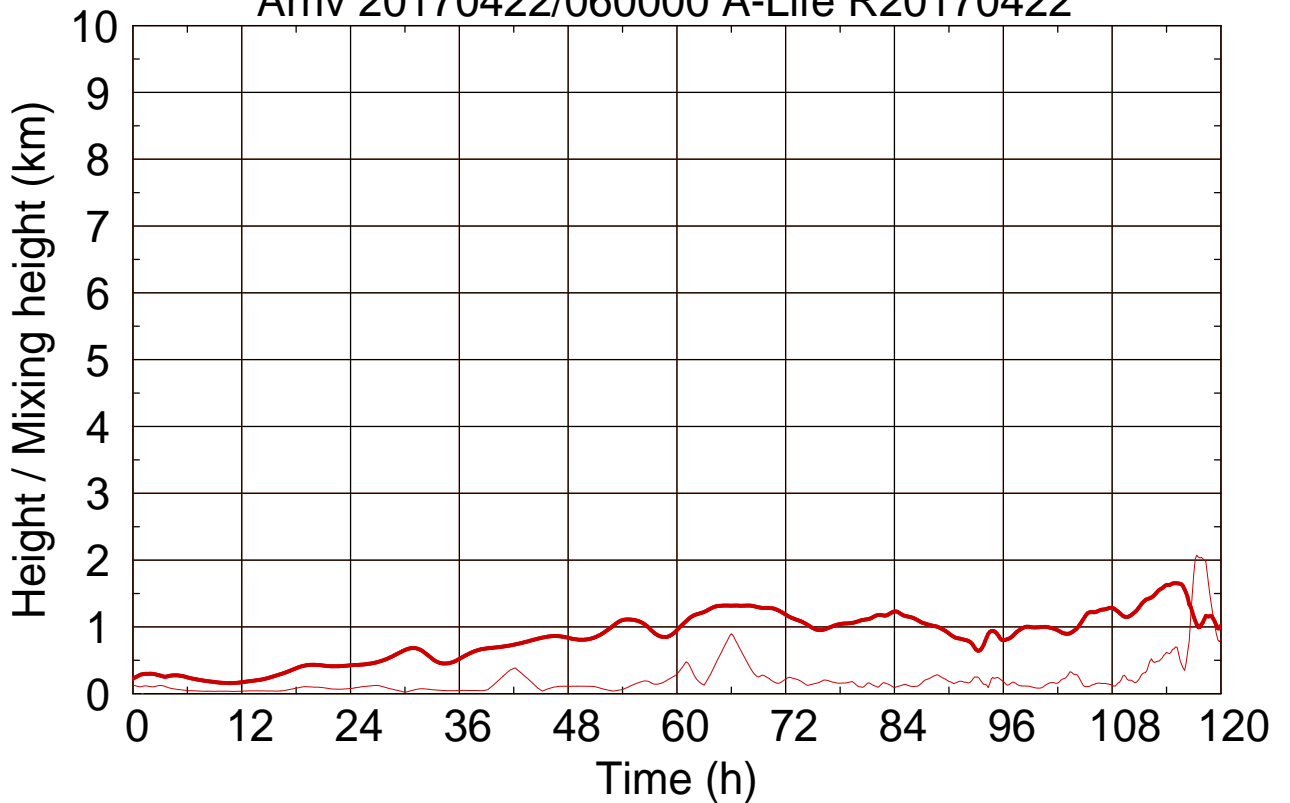

Arriv 20170422/060000 A-Life R20170422

0

Arriv 20170422/060000 A-Life R20170422

— Height

— Mixing height