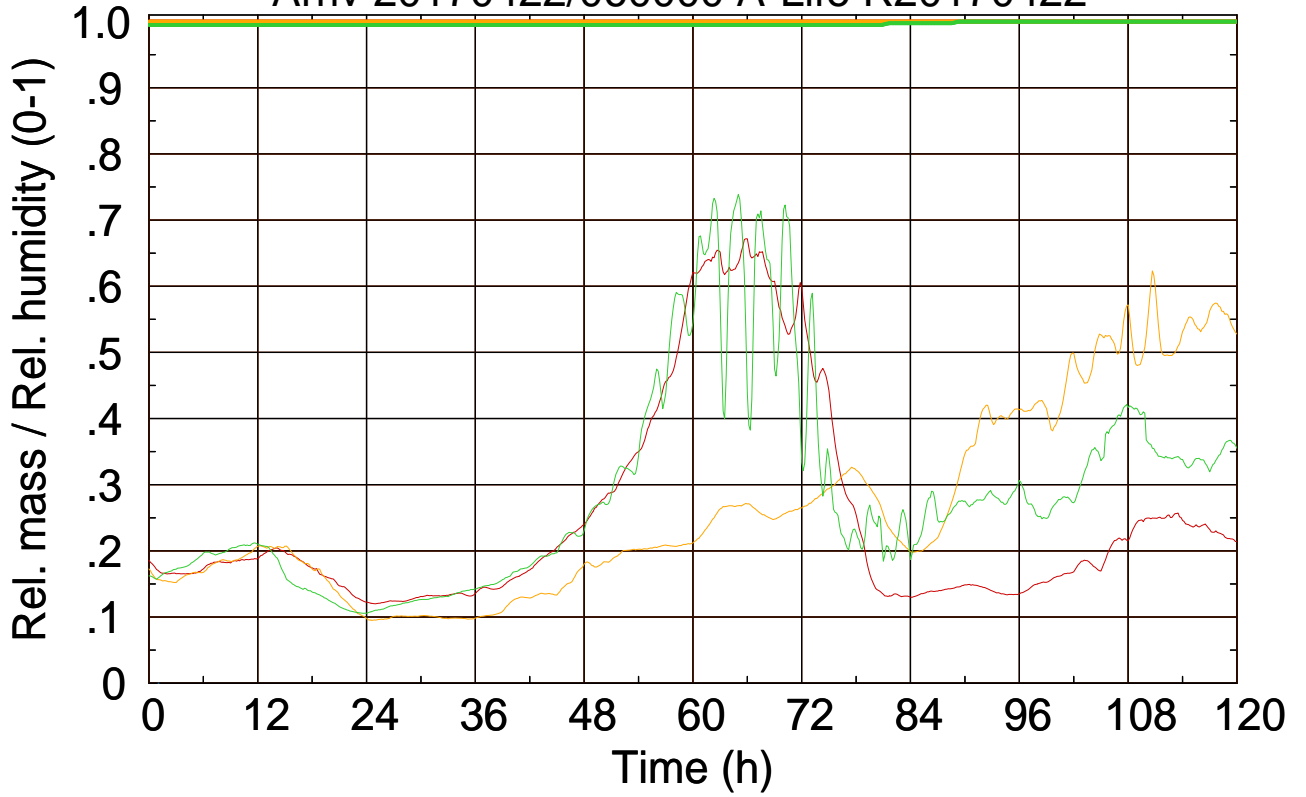

Arriv 20170422/060000 A-Life R20170422-

0 — 1 — 2 —

Arriv 20170422/060000 A-Life R20170422-

— Height — Mixing height