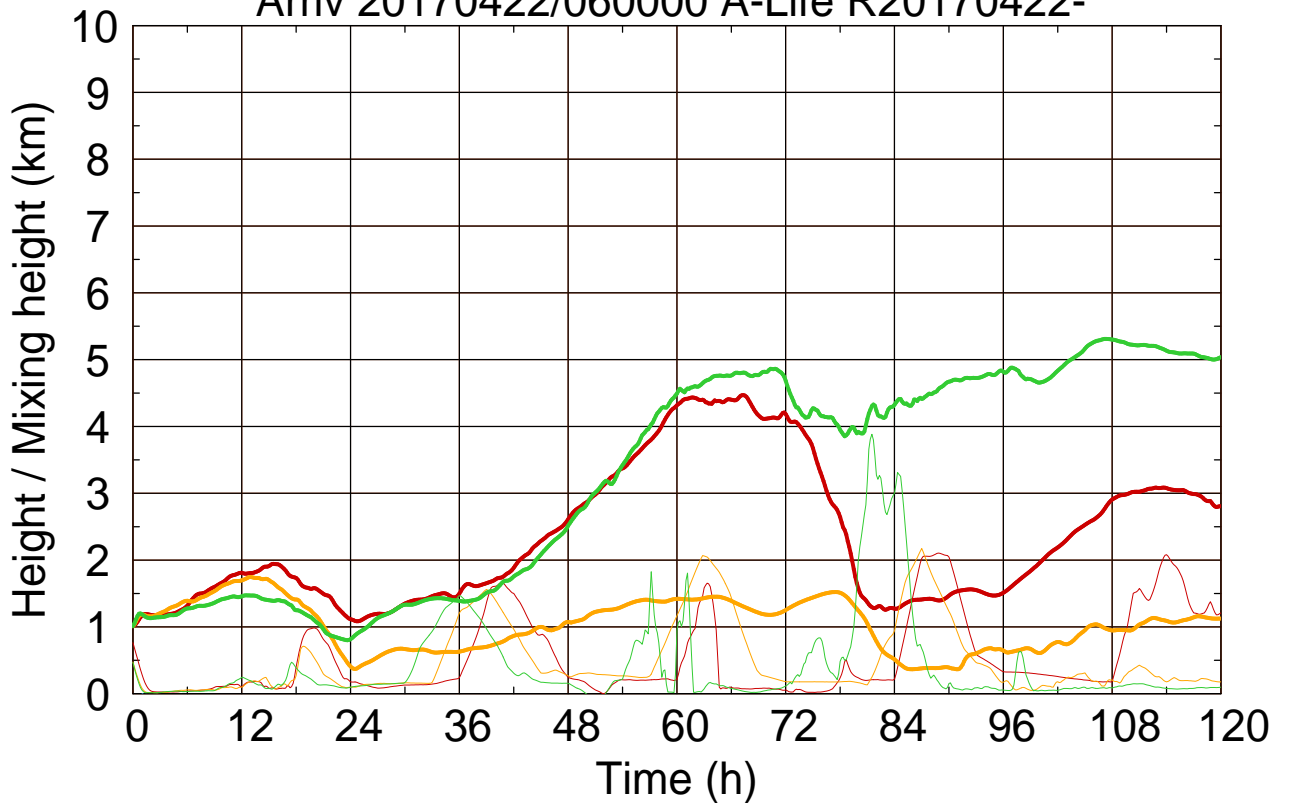

Arriv 20170422/060000 A-Life R20170422-

0 — 1 — 2 —

Arriv 20170422/060000 A-Life R20170422-

— Height — Mixing height