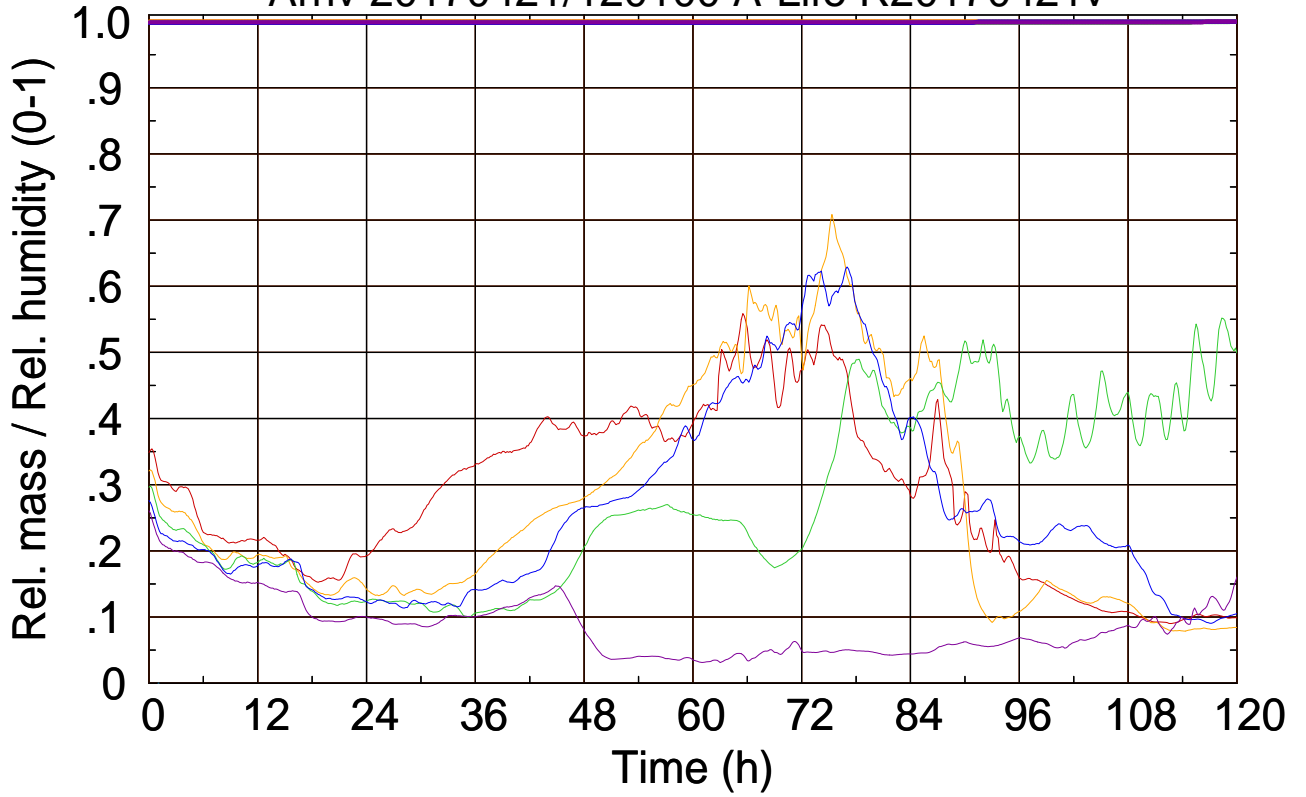

Arriv 20170421/120100 A-Life R20170421v

0 — 1 — 2 — 3 — 4 —

Arriv 20170421/120100 A-Life R20170421v

— Height — Mixing height