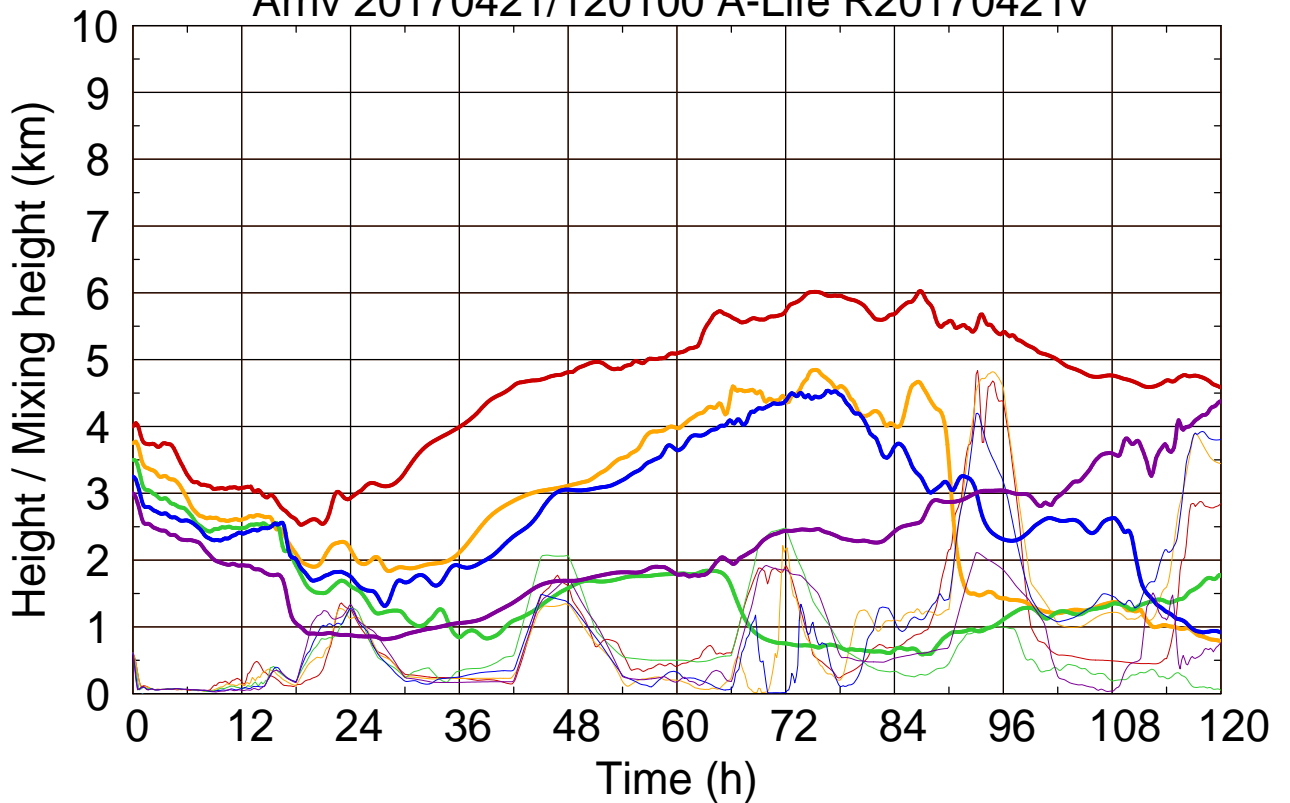

Arriv 20170421/120100 A-Life R20170421v

0 — 1 — 2 — 3 — 4 —

Arriv 20170421/120100 A-Life R20170421v

— Height — Mixing height