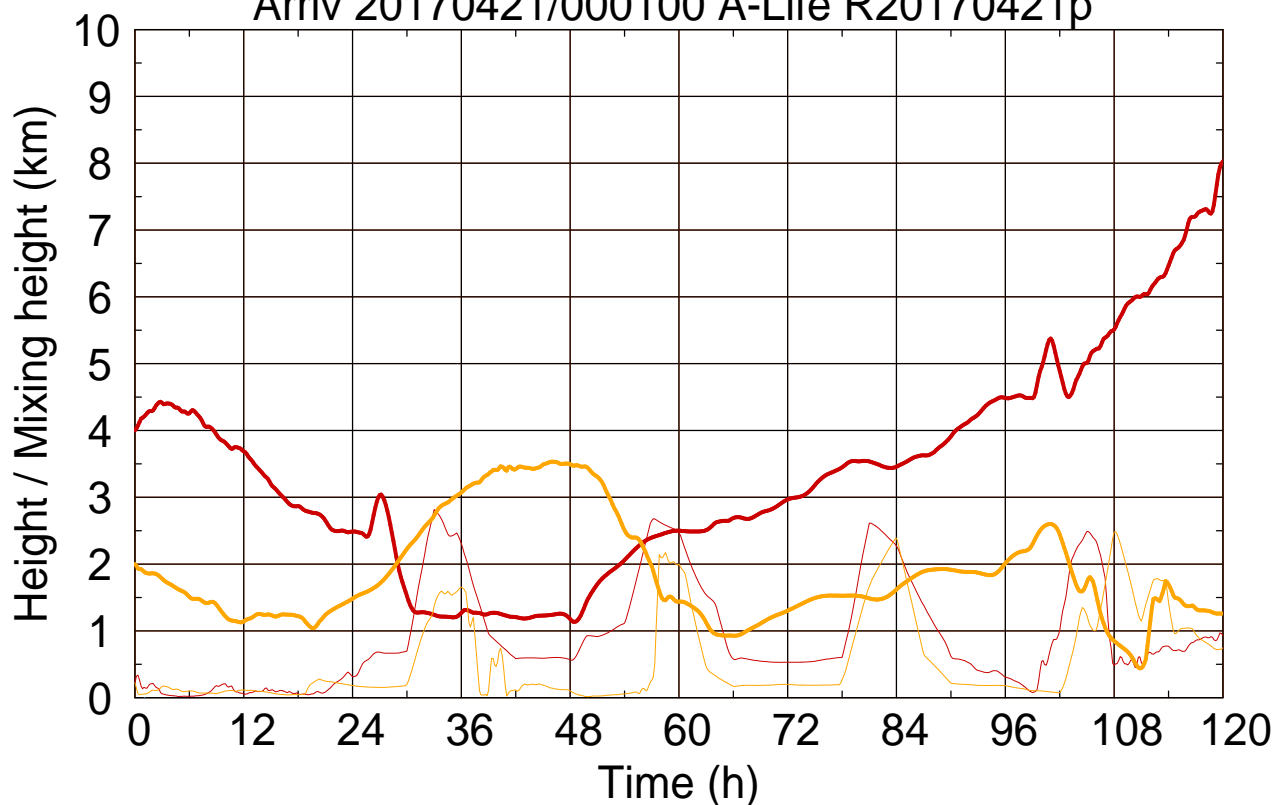

Arriv 20170421/000100 A-Life R20170421p

0 — 1 —

Arriv 20170421/000100 A-Life R20170421p

— Height

— Mixing height