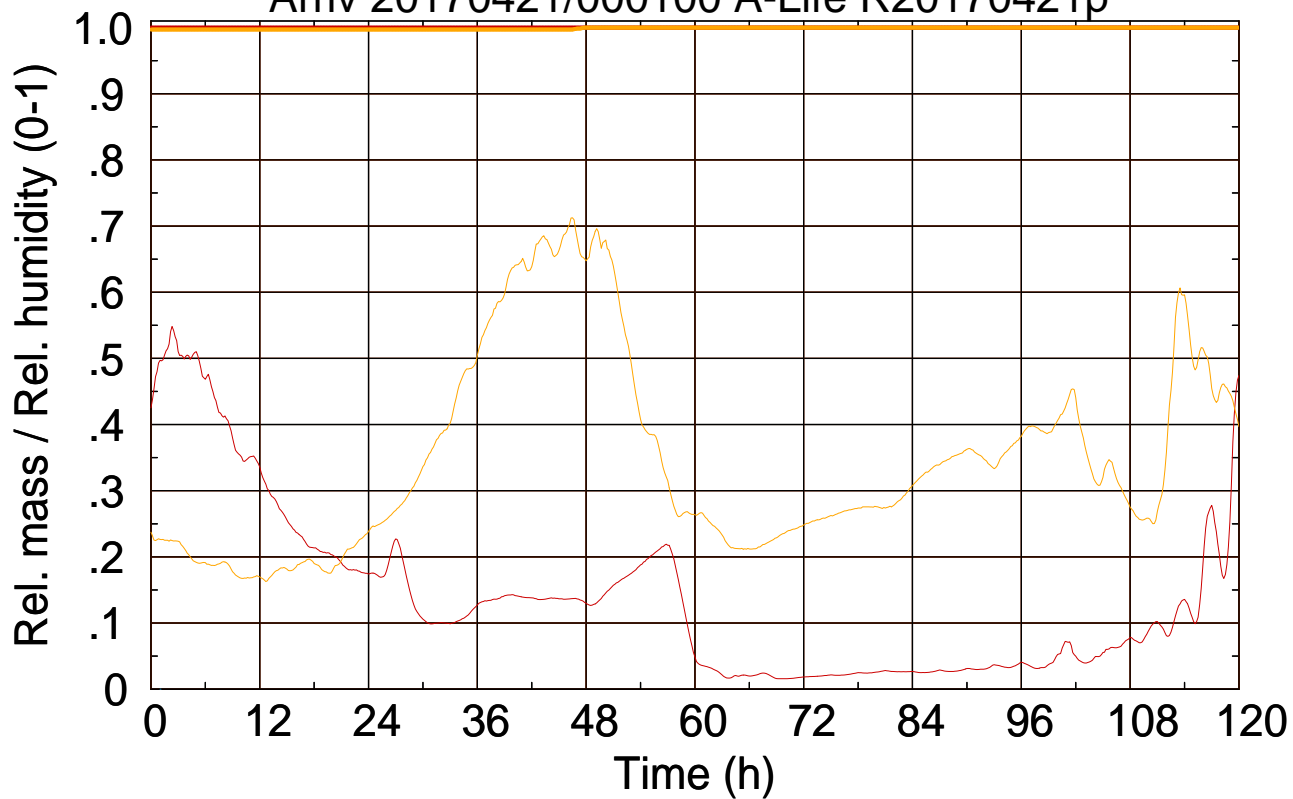

Arriv 20170421/000100 A-Life R20170421p

0 — 1 —

Arriv 20170421/000100 A-Life R20170421p

— Height

— Mixing height