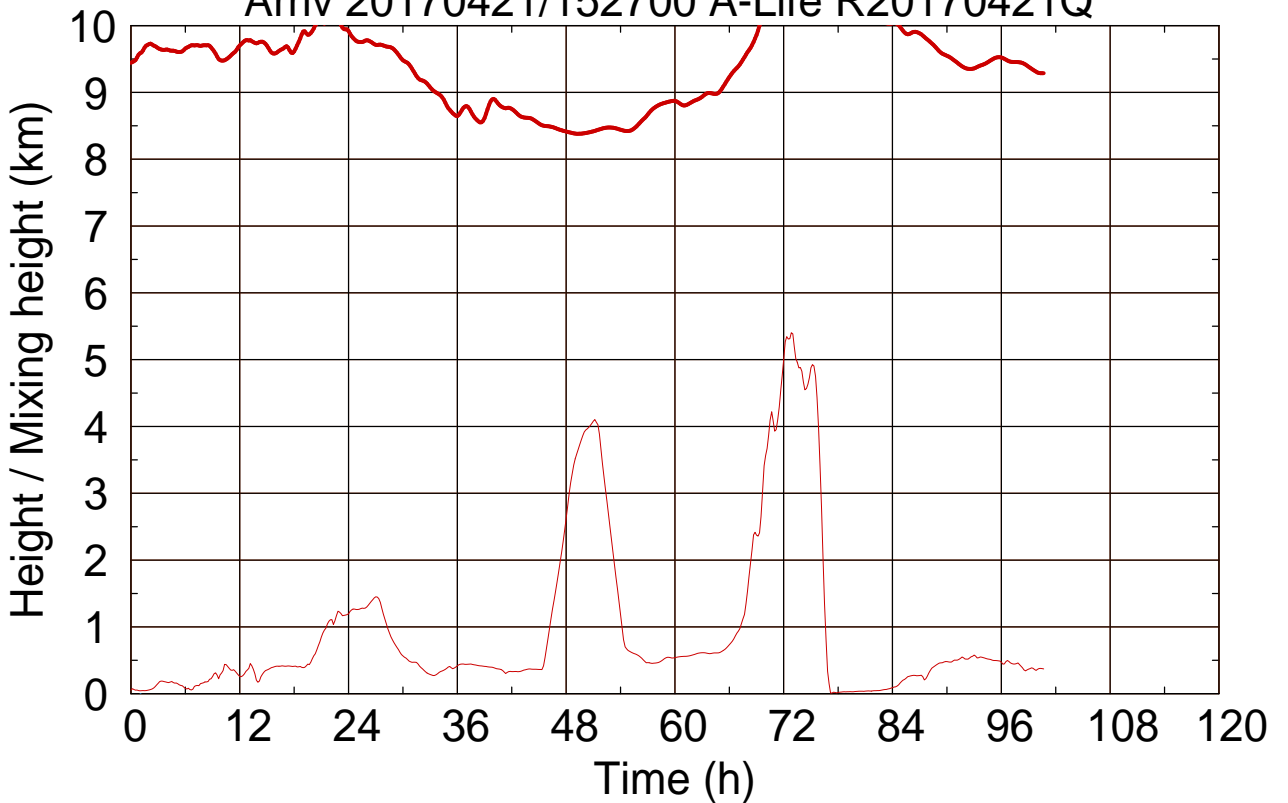

Arriv 20170421/152700 A-Life R20170421Q

0 —

Arriv 20170421/152700 A-Life R20170421Q

— Height

— Mixing height