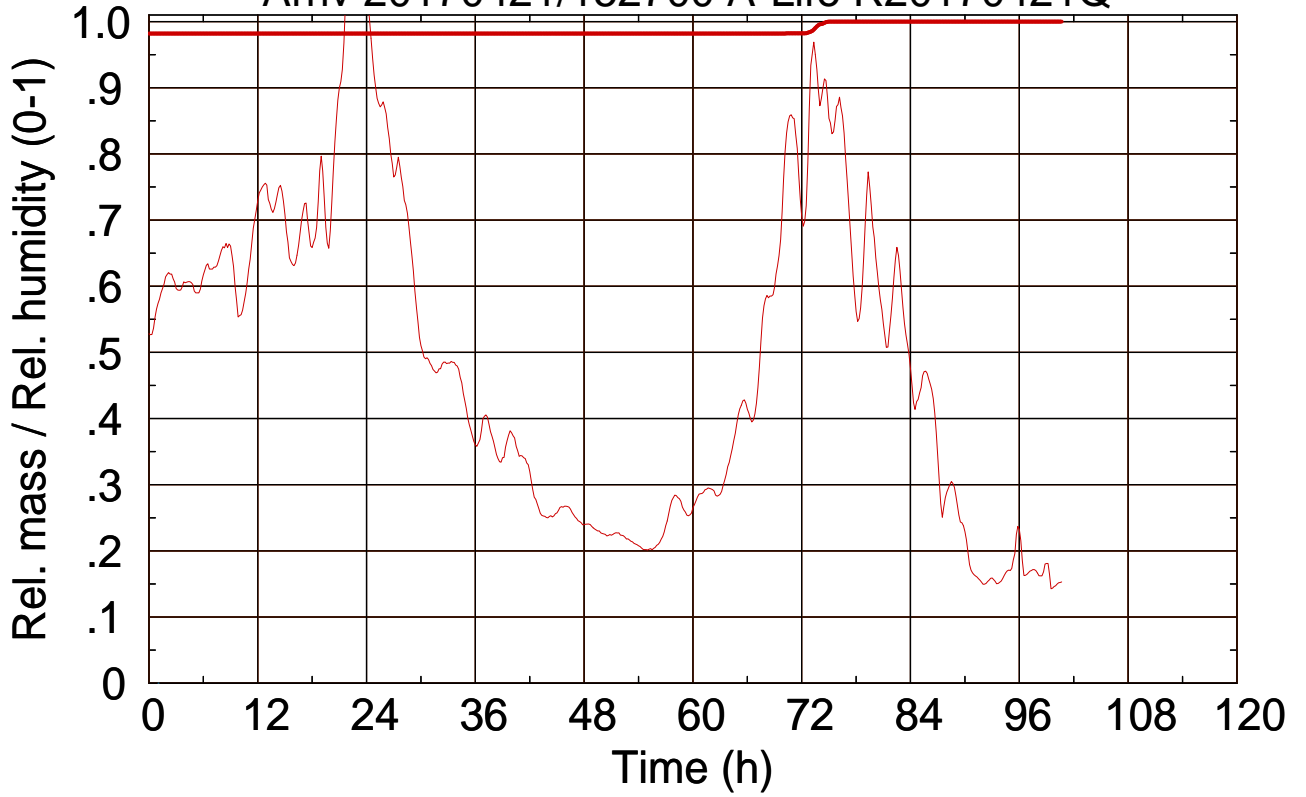

Arriv 20170421/152700 A-Life R20170421Q

0 —

Arriv 20170421/152700 A-Life R20170421Q

— Height

— Mixing height