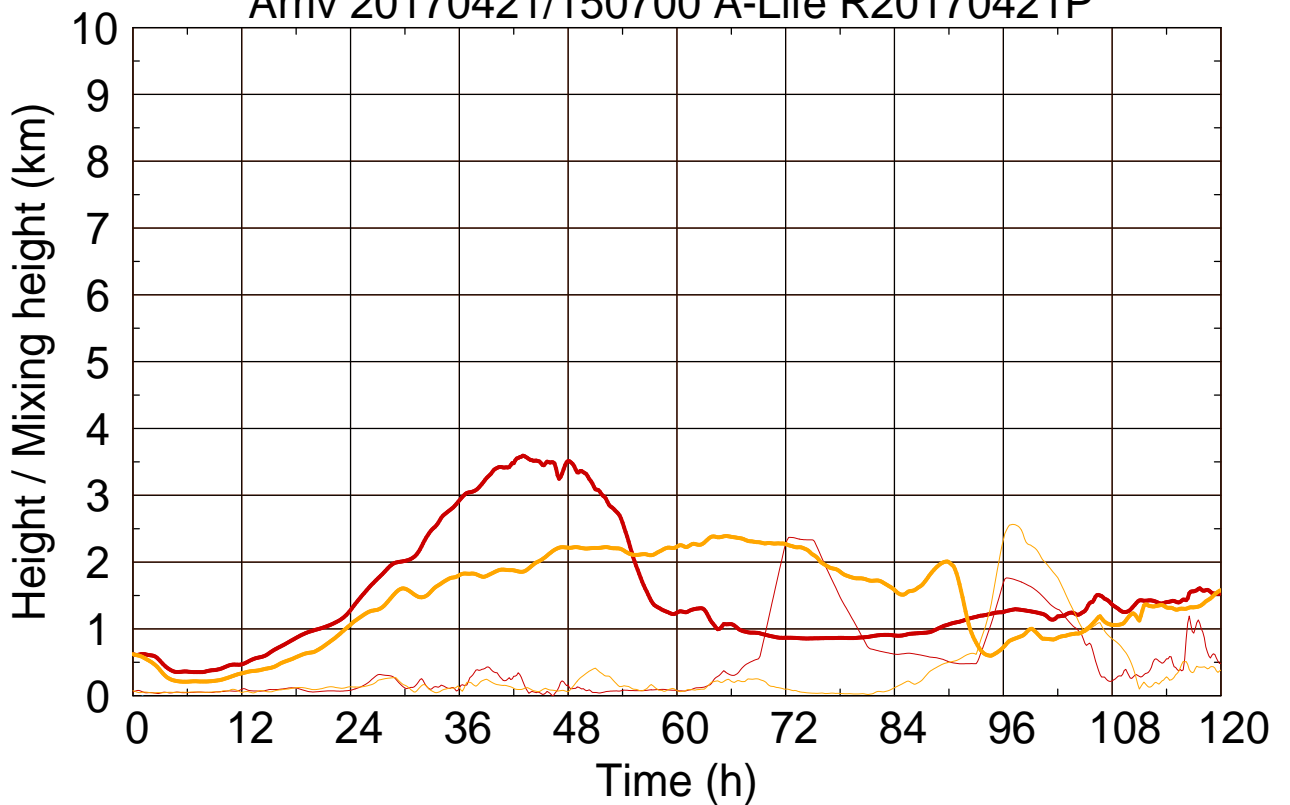

Arriv 20170421/150700 A-Life R20170421P

0 — 1 —

Arriv 20170421/150700 A-Life R20170421P

— Height — Mixing height