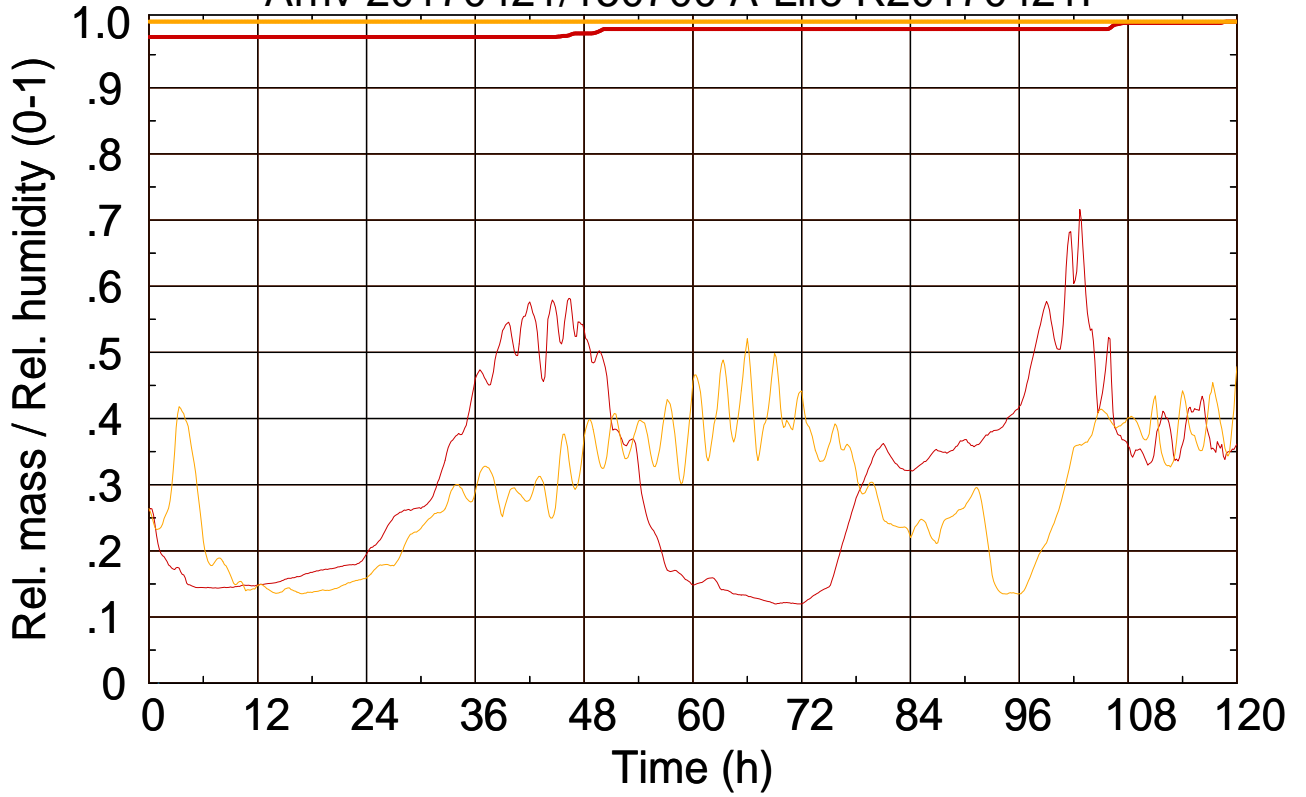

Arriv 20170421/150700 A-Life R20170421P

0 — 1 —

Arriv 20170421/150700 A-Life R20170421P

— Height — Mixing height