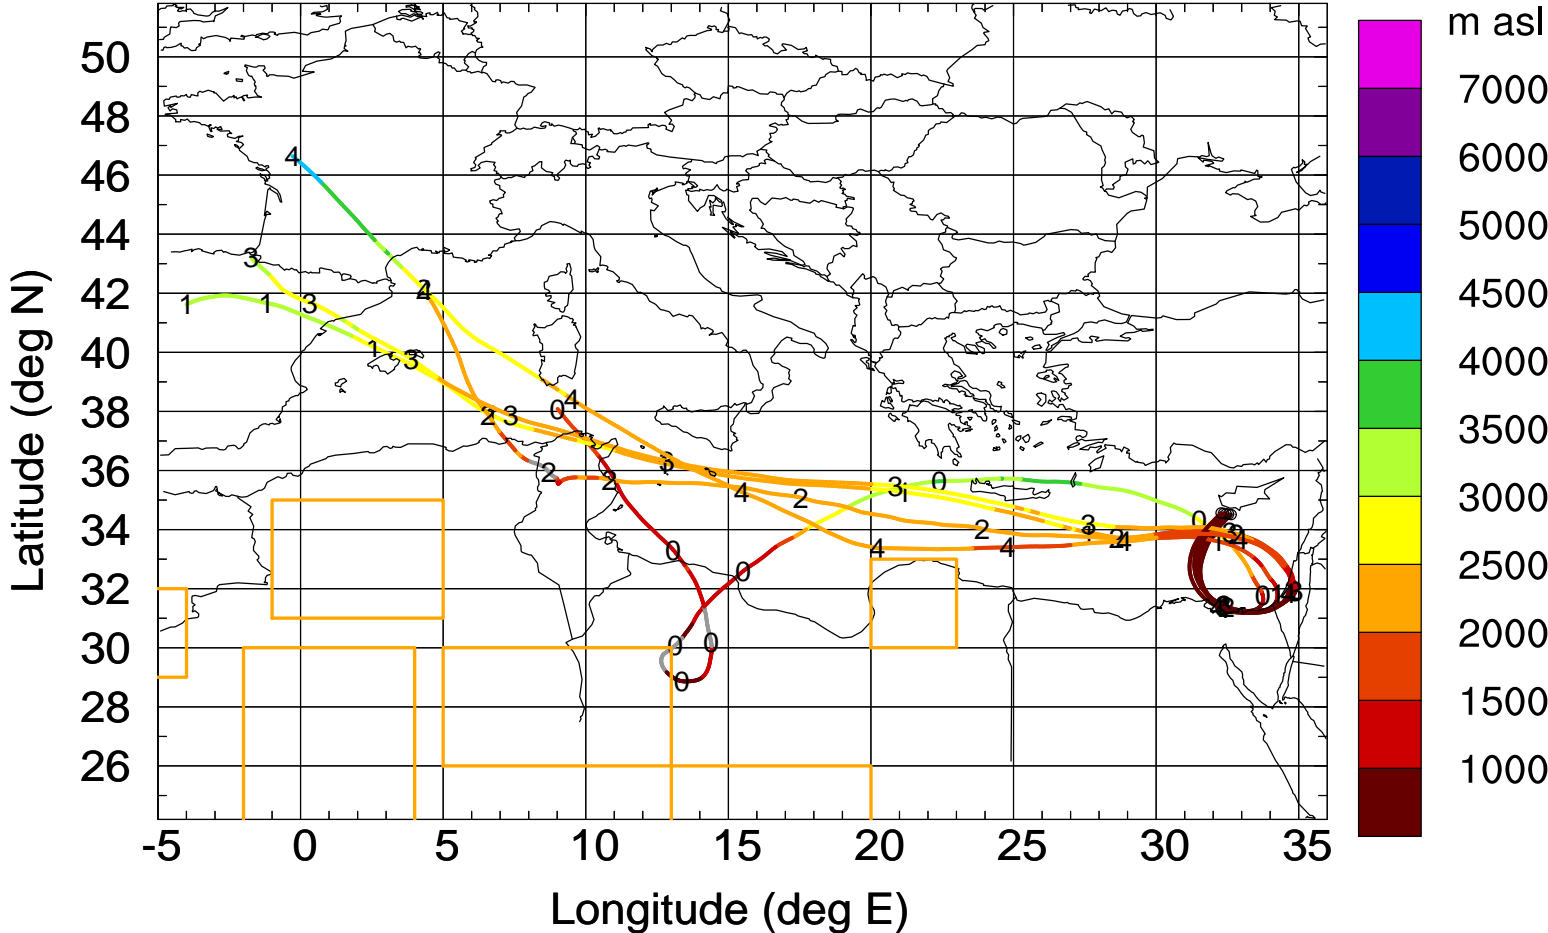

Level #15 of flight 170421a

Arriv 20170421/150700 A-Life R20170421

Level #15 of flight 170421a

Arriv 20170421/150100 A-Life R20170421