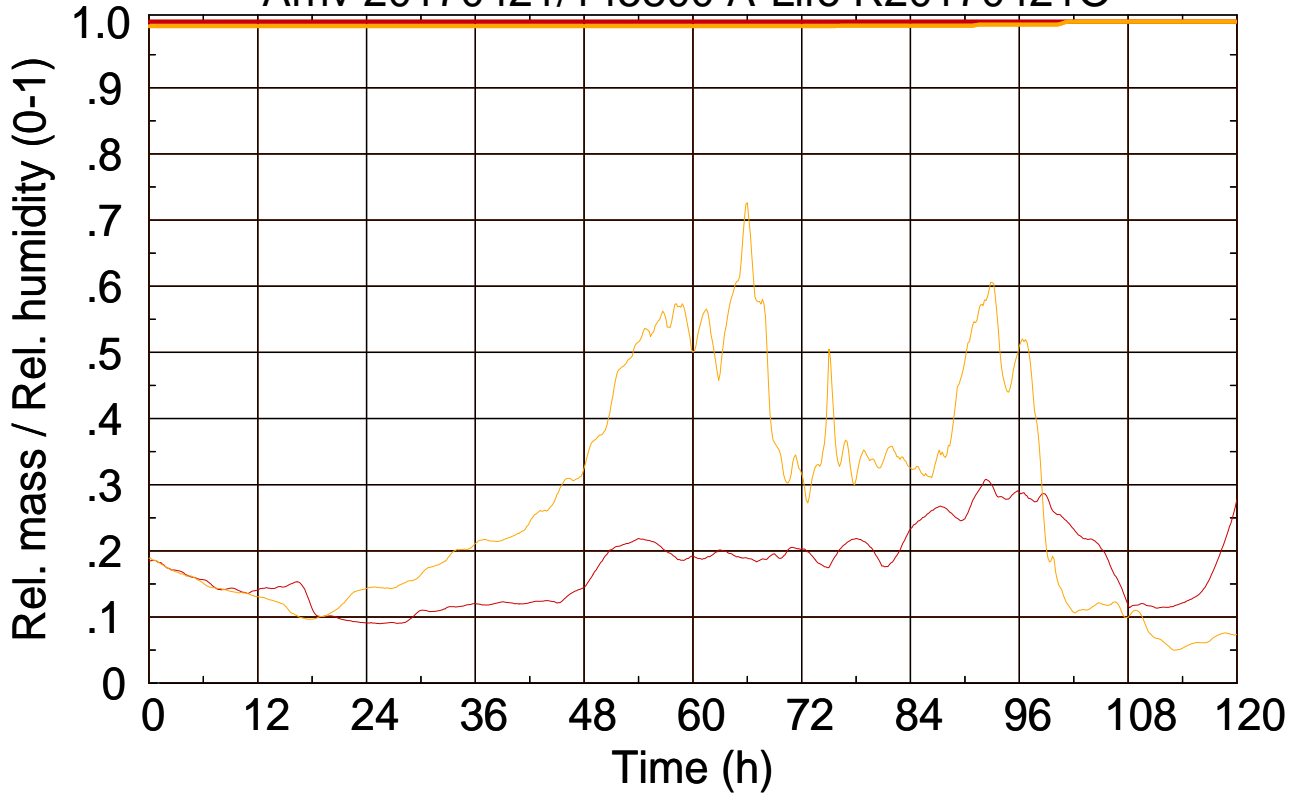

Arriv 20170421/145800 A-Life R20170421O

0 — 1 —

Arriv 20170421/145800 A-Life R20170421O

— Height

— Mixing height