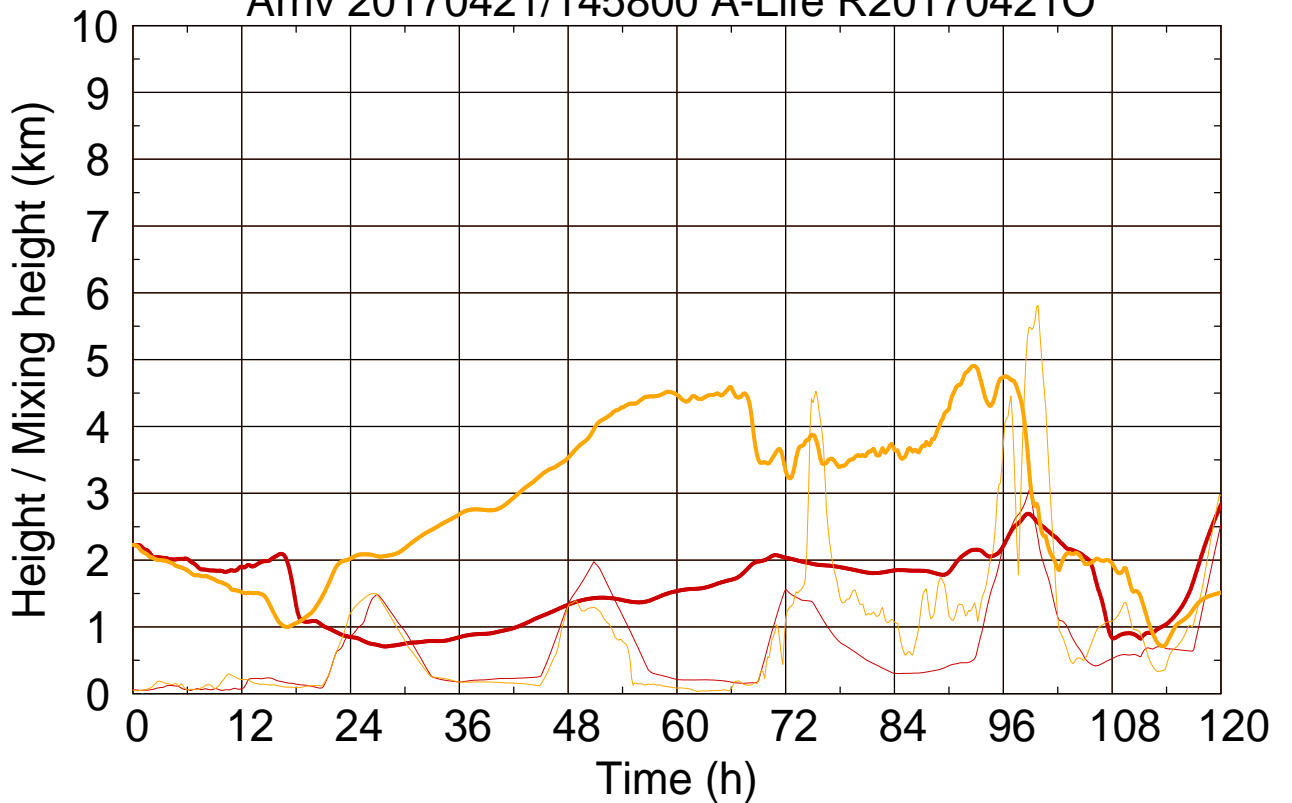

Arriv 20170421/145800 A-Life R20170421O

0 — 1 —

Arriv 20170421/145800 A-Life R20170421O

— Height

— Mixing height